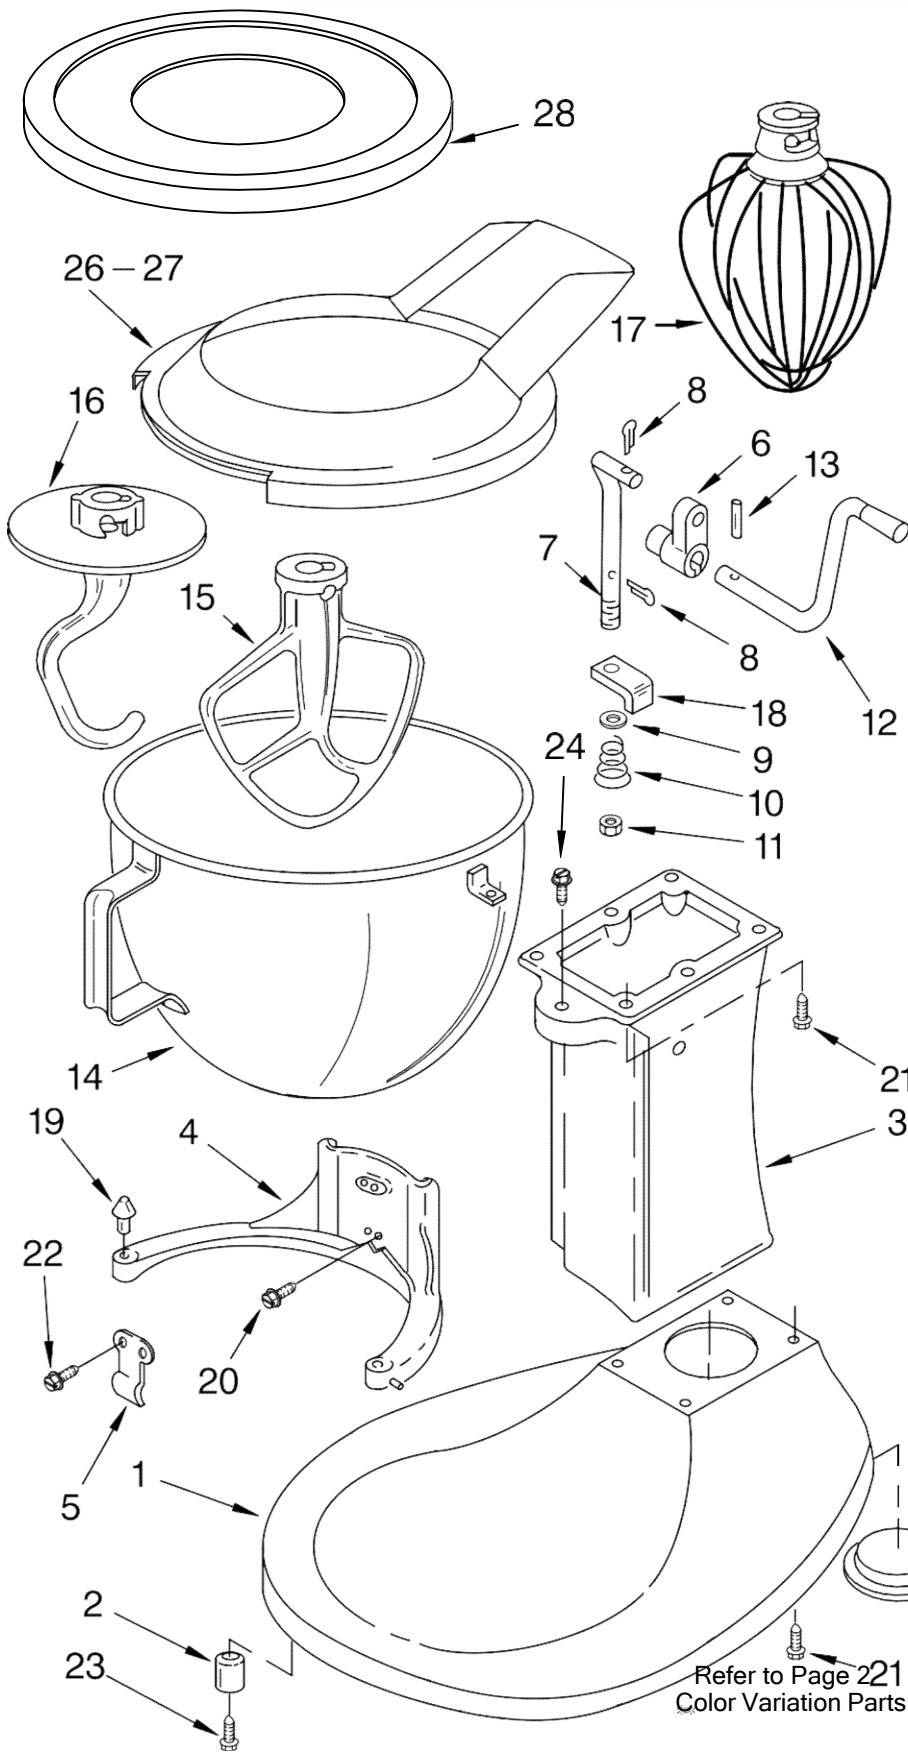

Any color not listed is no longer available. If additional colors are added, this page will be updated.

Availability of all colors subject to change.

FOR ORDERING INFORMATION REFER TO PARTS PRICE LIST

Illus. No.	Part No.	DESCRIPTION
1	**	Base & Foot Supports
2	9703414	Foot, Rubber (4)
3	**	Column Assembly
4	**	Bowl Support
5	3182857	Latch, Bowl Spring
6	4162874	Arm, Bowl Lift
7	4159620	Rod, Bowl Lift
8	9704608	Cotter Pin 5/64 X 1/2 (2)
9	4159514	Washer
10	4159622	Spring
11	4159092	Nut, 1/4-28
12	4159615	Handle, Bowl Lift
13	9703442	Roll Pin
14	4162116	Bowl (5 Qt)
	4176043	KSMC50S Model
	4176144	Professional Mdl. (2 Bowls)
15	9707670	Beater, Flat
	4176045	KSMC50S Model
	4176182	Professional Mdl.
16	9707672	Dough Hook
	3183236	KSMC50S Model
	3183233	KSM50P Model
	9708033	International Model
17	9704309	Wire Whip
	4176306	International Model
18	4162022	Bracket, Bowl Lift
19	4162028	Pin, Bowl Locating
20	3400018	Screw, 10-24 X 1/2
21	4162403	Screw, Special 5/16-18 X 3/4 Pan Head (4)
22	3400024	Screw, 10-24 X 1/4 Machine Round Head
23	4159349	Screw, #8 X 3/8 Phil. Rd. Hd. Type B
24	3182904	Screw, Dbl. Ended
25	4176184	Plug
26	4176453	Pouring Shield One-Piece (International)
	3177975	KPM5 Model
27	9706633	Pouring Shield
28	3177925	Cover, Bowl(2) Professional Mdl.