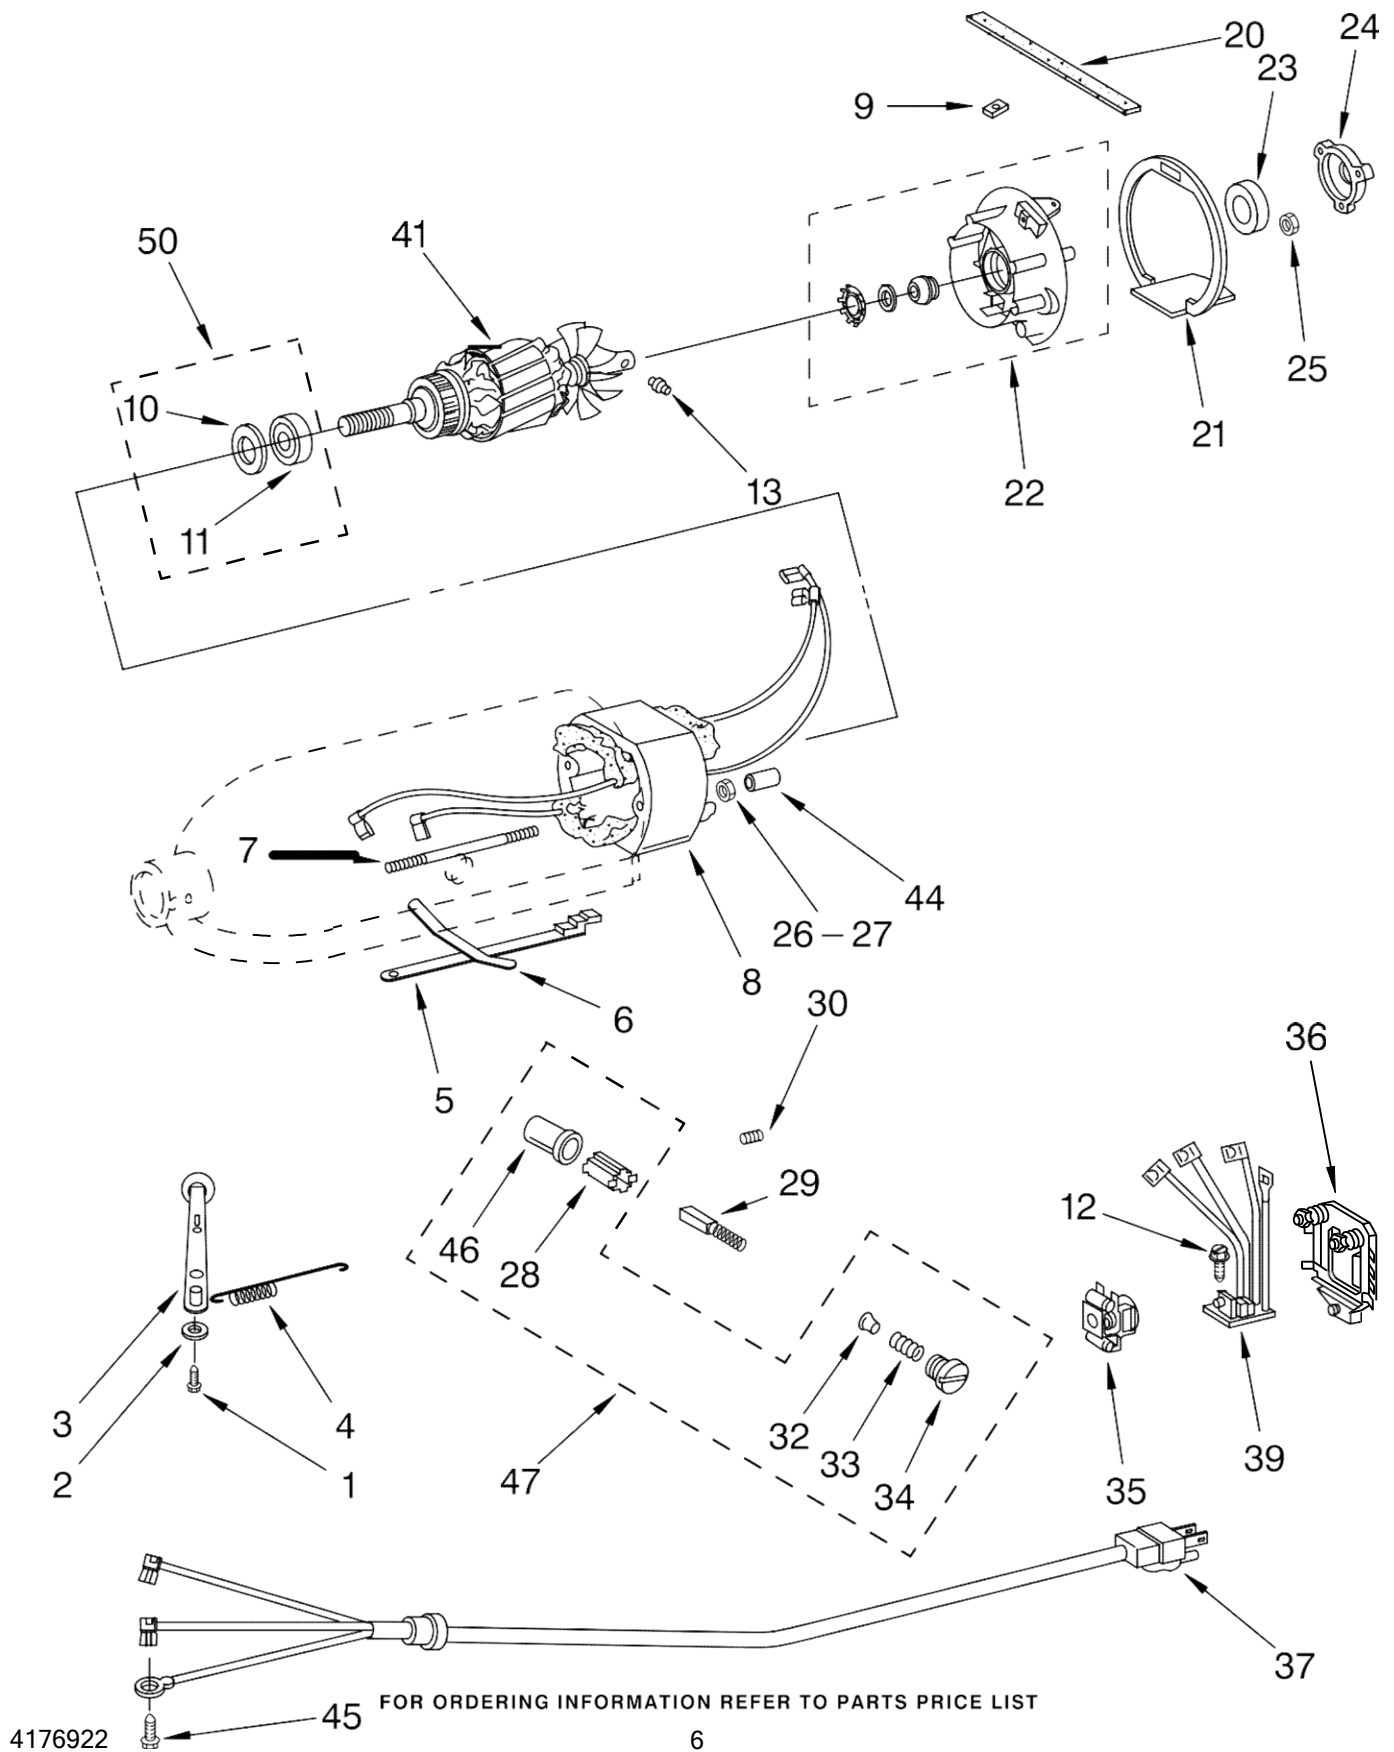

Illus. No.	Part No.	DESCRIPTION	Illus. No.	Part No.	DESCRIPTION	Illus. No.	Part No.	DESCRIPTION
1	4160965	Screw, Pivot	30	4159262	Set Screw, 10-24 X 1/4"	Following Parts Not Illustrated		
2	4161697	Washer, Spring						
3		Switch Lever And Stud	32	4161745	Hdls. Cup Pt Cap, Spring Seat	OPTIONAL ATTACHMENTS, ACCESSORIES AND SERVICE ITEMS		
	3184193	Black	33	4161746	Spring, Cap			
	3184194	White (Storm Gray)	34		Cap, Brush Holder	4164778		Mixer Attachment Pak (Includes Food Grinder (FG-A), Food Strainer (FVSP), And Vegetable Slicer, (RVS-A) (FPP-A)
4	3183680	Spring, Control Plate		3184212	Black	4164749		Food Grinder (FG-A)
5	3184176	Speed Link & Cam		3184211	White	4164751		Grain Mill (GM-A)
6	4162035	Spring, Flat	35	4159675	Governor Assembly	4164768		Pasta Maker And Food Grinder (Includes SNP Pasta Maker Plates) (SN/FG-A)
7	4162344	Screw, Stator	36	4162402	Control Plate Assembly	4164775		Fruit/Vegetable Strainer Parts (Use With FG-A Model Only) (FVSP)
8	9702695	Field Assembly (115 Volts) Must Use With Item 41)	37		Cord & Plug 110 Volt	4164750		Rotor Slicer/Shredder (With 4 Standard Cones) Fine Shredder, Coarse Shredder, Thick Slicer, And Thin Slicer (RVS-A)
	294046	(KSMC50S Model)		9701025	White	3177975		Pouring Shield (KPS2CL)
	9701670	Field Assembly (220 Volts) (Must use with Item 41)		9701044	KSMC50S Model	9701671		Pouring Shield (International)
	4176215	100 Volt (Japan Only)		9702318	White (International)	4164824		Pasta Maker Plates (SNP-A)
9	9701584	Seal, Screw (KPM5 & KPM50 Models Only)		9702314	KPM5 Model	4164774		Fruit/Vegetable Strainer And Food Grinder (FVS/FG-A)
10	9704324	Washer, Ball Bearing (Front)		9703280	KPM50 Model	3180616		Cover, Decorative (Cotton Polyester)
11	4159001	Ball Bearing SKF-6200ZJ		9701026	Black	4162838		Food Tray (FT)
12	3400402	Screw, Self Tapping 4-40 X 5/16" Phil. Pan Hd. Type TT		9702319	Cord & Plug (220 Volts)	4164748		Juicer (JE)
13	4159662	Stud, Governor Drive		3180059	2-Wire Cord (International)	4164747		Can Opener (CO)
20	9701104	Seal (International)	39	9706595	Phase Control Board (115 Volt)	4164803		Sausage Stuffer Kit (SSA)
	9701584	KPM5 & KPM50		9706596	Phase Control Board (220 Volts)	4162154		Water Jacket (K5AWJ)
21	4162351	Seal, End 3184356 International	41	4162959	Armature & Bearing (115 V.) Incls. Illus 11) (Must use with Illus. 8)	3177925		Bowl Cover, Plastic Non-Sealing
22	3180526	Bracket, Bearing Assembly		241991-4	Armature & Bearing (220 Volts) Incls. Illus. 11 (Must Use With Illus. 8)	4176100		5 Qt. Bowl, Polished Stainless Steel
23	3180238	Washer, Felt		4176214	Armature (100 Volts) (Japan Only)	4164839		Speed Disc (Service Tool)
24	4162347	Cap, Motor Bearing	44	4162634	Sleeve, Motor Stud	4160588		Grease, Planetary
25	8533905	Nut, Machine Hex (10-24)	45	3184609	Screw, Self Tapping (10-24 X 1/2") Phil.			
26	8533905	Nut, Hex Machine (10-24)	46	3179908	Housing, Brush Holder			
27	3400900	Lock Washer #10 Ext. Shake-proof	47	4162546	Brush Holder (Incls. Illus. 28, 32, 33, 34, & 46)			
28	4162320	Insert, Brush Holder	50	4176025	Ball Bearing And Washer Kit			
29	9706416	Brush & Spring Assembly						

FOR ORDERING INFORMATION REFER TO PARTS PRICE LIST