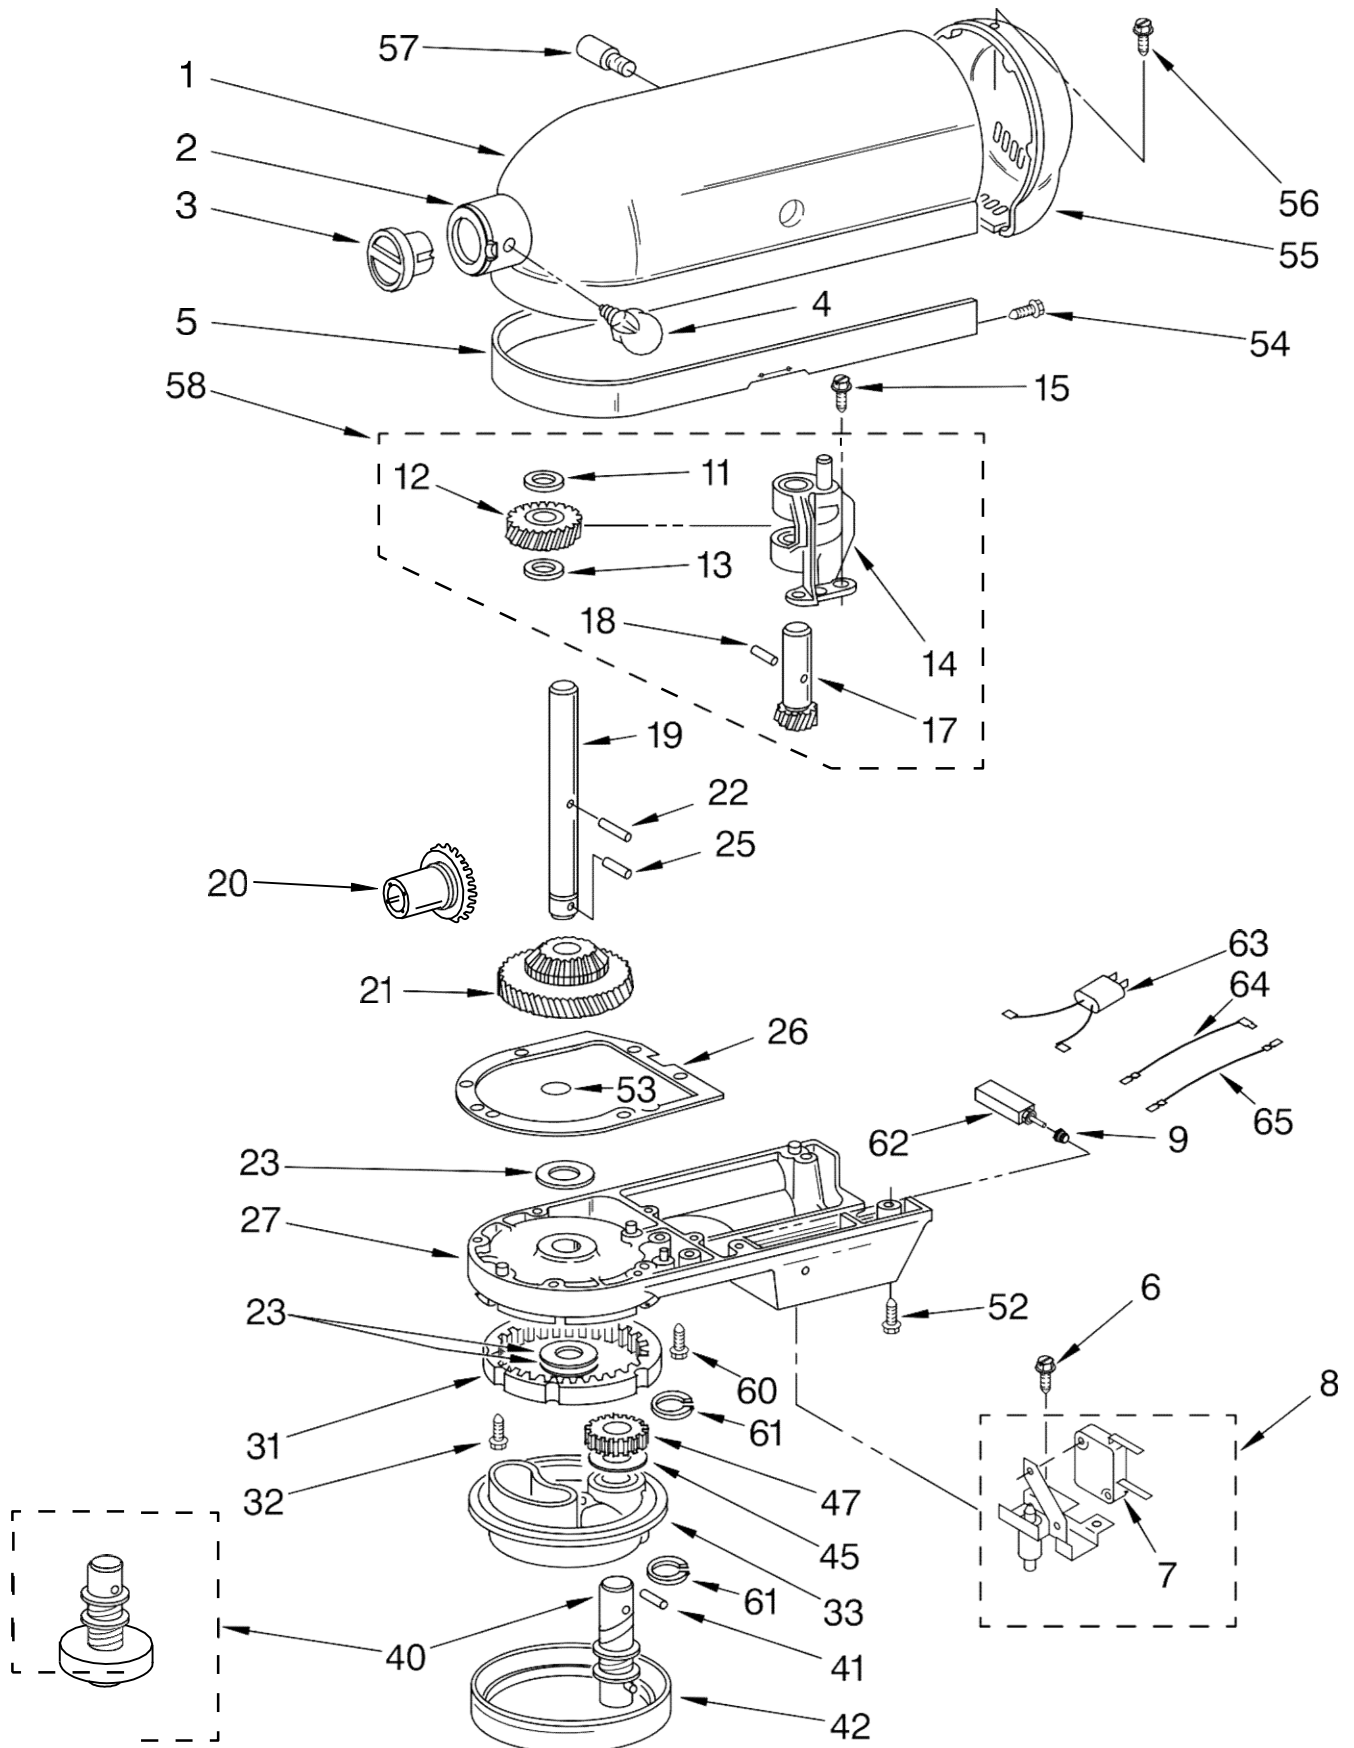

FOR ORDERING INFORMATION REFER TO PARTS PRICE LIST

Illus. No.	Part No.	DESCRIPTION	Illus. No.	Part No.	DESCRIPTION	Illus. No.	Part No.	DESCRIPTION
1	**	Gearcase Motor Housing	18	9705444	Pin	52	3400025	Screw 10-24 X 1 Fil. Head (2)
2	4159709	Ring, Attachment Hub	19	4161956	Shaft, Vertical Center	53	4159817	"O" Ring
3		Cap, Attachemnt Hub	20	9703907	Gear, Attachment Hub Bevel (23T)	54	4159430	Screw, Self Tapping 6-32 X 1/4" Phil. Pan Hd. Type F
4	4159713	Chrome	21	9703905	Bevel Pinion (19T) & Center Gear (62T)	55	**	Cover, End
	4176209	White	22	4161950	Pin (Vertical Center Shaft)	56	4162914	Screw, 6-32 X 3/8 Phil. Oval Hd.
	4162142	Black	23	3180163	Washer, Fiber	57	4176183	Pin-Guard (International)
	4176211	White (Storm Gray)	25	9705443	Pin	58	4162101	Worm Gear Bracket And Gear (10 T & 23 T) (Incls. Illus 11 thru 14 17 & 18)
5	**	Band, Trim	26	4162324	Gasket, Transmission Case	60	3400026	Machine Screw 10-24 X 1 3/4 Fil. Hd. (2)
6	246132	Screw (International)	27	**	Lower Gear Case	61	9703438	Ring, Retaining
7	9701129	Microswitch (International)	31	9703904	Gear, Internal (59T)	62	4176099	Circuit Breaker, (5KPM50 Model)
8	9701014	Bowl Actuator Assembly (International)	32	4160595	Screw, Special (5)	63	9705132	RF Filter 110/230 V (International)
9	9701663	Seal, Reset Button	33	**	Planetary	64	9701105	Jumper Wire Breaker to Board (International)
11	3180161	Washer, Fiber	40	4176067	Agitator Shaft (Incls Illus. 61)	65	9702311	Lead, Circuit (2) (International)
12	4162897	Worm Gear (23T)		4176082	KSMC50S Model 3184052 Agitator Shaft (Includes Cup) (International)		9702309	KPM50 Model
13	3180161	Washer, Fiber (.031" Thick)	41	4161950	Pin (Agitator Shaft Pinion)			
14	4162099	Worm Gear Bracket And Bearing	42	4162074	Ring, Planetary Drip			
15	3400022	Screw And L.W. Assy. #10-24 X 7/16" Phil. Fil. Hd. (3)	45	3180160	Washer, Shim			
17	4162037	Shaft & Pinion (10T)	47	9703903	Pinion, Gear (18T) (Agitator Shaft) (International)			

**Refer to Page 2
Color Variation Parts