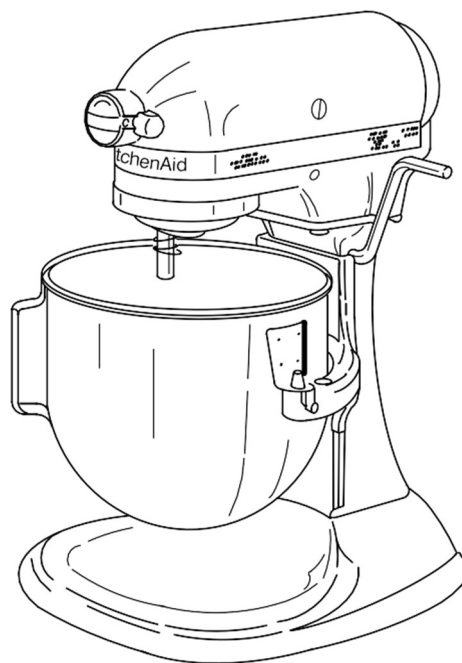

PARTS LIST

for

KitchenAid®

INTERNATIONAL PART NUMBERS ITALICIZED

**MIXER
VARIATIONS
OF**

**K5SS, KSM5, KP50P, KPM5,
KSM50P, KSMC50S, AND KPM50
SOLID STATE**

MOTOR HOUSING

- 4162086 White
- 4169509 Cobalt Blue
- 4176086 Imperial Gray
- 4176185 Almond Creme
- 4173581 Gloss Black
- 4176132 Empire Green
- 4176315 Empire Red
- 4176316 Majestic Yellow
- 9704025 Metallic Chrome
- 240291-15 Royal Crimson
- 4176176 KPM50 Model