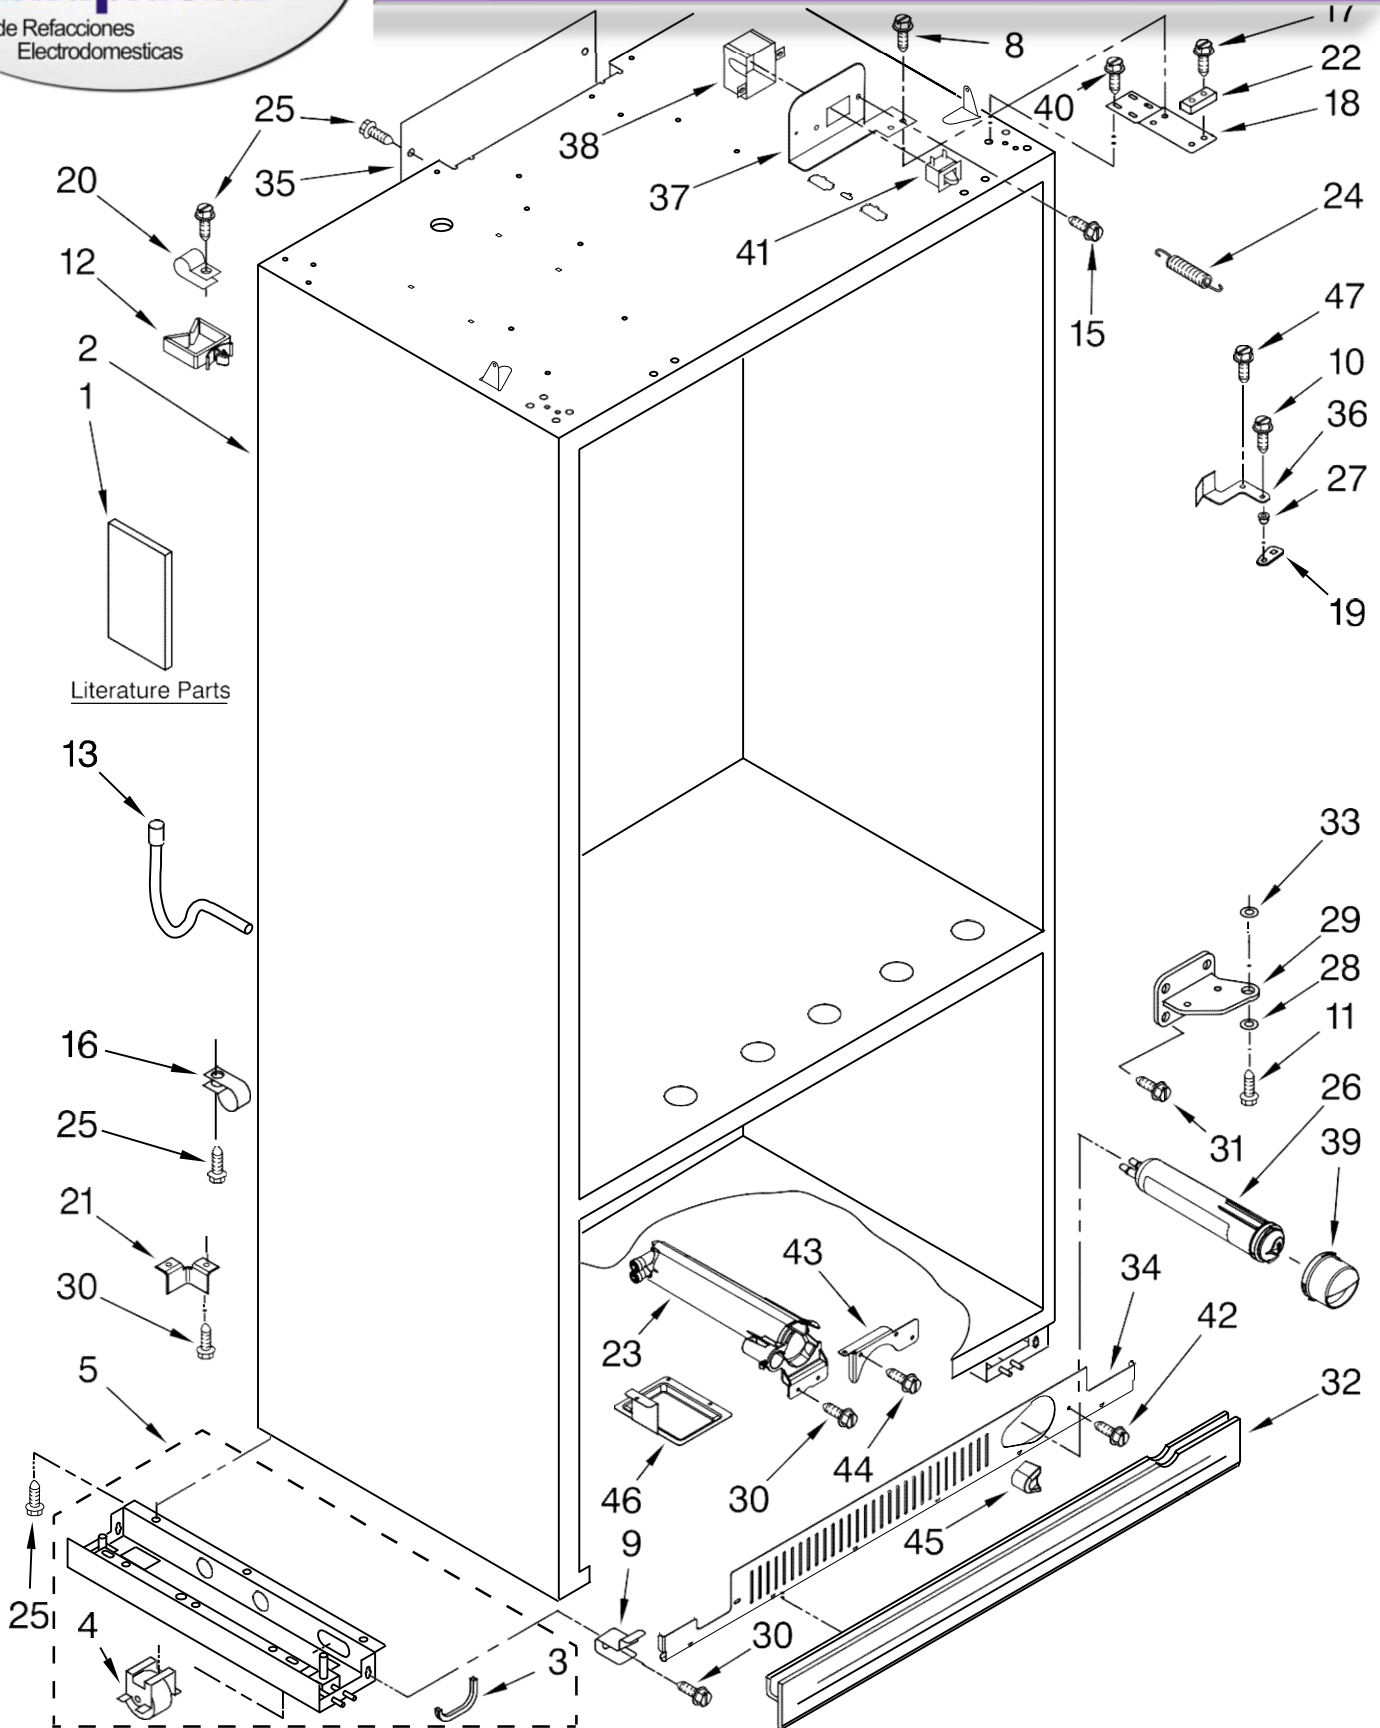

REFRIGERADOR KBFC42FTS00

FOR ORDERING INFORMATION REFER TO PARTS PRICE LIST

REFRIGERADOR KBFC42FTS00

Illus. No.	Part No.	DESCRIPTION	Illus. No.	Part No.	DESCRIPTION	Illus. No.	Part No.	DESCRIPTION
1		Literature Parts	10	W10004850	Screw	30	489464	Screw, 8-18 x 1/2
	2320682	Use & Care Guide	11	488234	Screw 8-32 x 1/4	31	489282	Screw
	2320685	Energy Guide	12	W10129069	Clip (6)	32	2209025B	Skirt, Grille (Bottom)
	2316852	Service & Wiring Sheet	13	2314064	Tube, Drain	33	2314023	Bushing, Hinge (2)
	2317849	Main Control Service Sheet	15	487415	Screw, 8-18 x 3/8	34	2325188B	Grille Base, Front
	2317840	Modular Icemaker Service Sheet	16	2305274	Clamp, Tube	35	2215612	Cover, Air Duct Arm, Extension
	2320680	Installation Instructions	17	W10005070	Screw, Door Stop	36	2266882	Right
			18	2316759	Hinge, Door Refrigerator Top		2266881	Left
			19	2320509	Cam-Closer, Door	37		Bracket, Switch
2		Cabinet (Not A Serviceable Part)	20	2221070	Clamp, Tube		2221097	Right
3	2307584	Grommet, Crossover Tube	21	2006617	Bracket, Support Door		2221096	Left
4	W10138054	Roller, Front & Rear (4)	22	2316758	Stop, Door	38	2215938	Cover, Switch
5		Support, Leveler Assembly	23	2260526	Housing, Water Filter	39	2260518B	Cap, Water Filter
	2318194	Refrigerator Side	24	2004517	Spring, Door Closure	40	8533913	Screw
	2318193	Freezer Side	25	486194	Screw	41	1118894	Switch, Rocker Arm (2)
8	8281164	Screw	26	4396841	Filter, Water	42	W10005050	Screw, 8-18 x 1/2
9	2307640	Mounting Bracket, Grille	27	2316859	Bushing-Arm, Extension	43	2318190	Bracket, Mounting (Filter)
			28	2004994	Bushing, Hinge (2) (Lock-Adjustable)	44	8281163	Screw 8-16 x 1/2
			29	2302889	Hinge, Bottom Refrigerator Door	45	2260503B	Button, Filter
						46	2318189	Tray, Drip Filter
						47	8533980	Screw