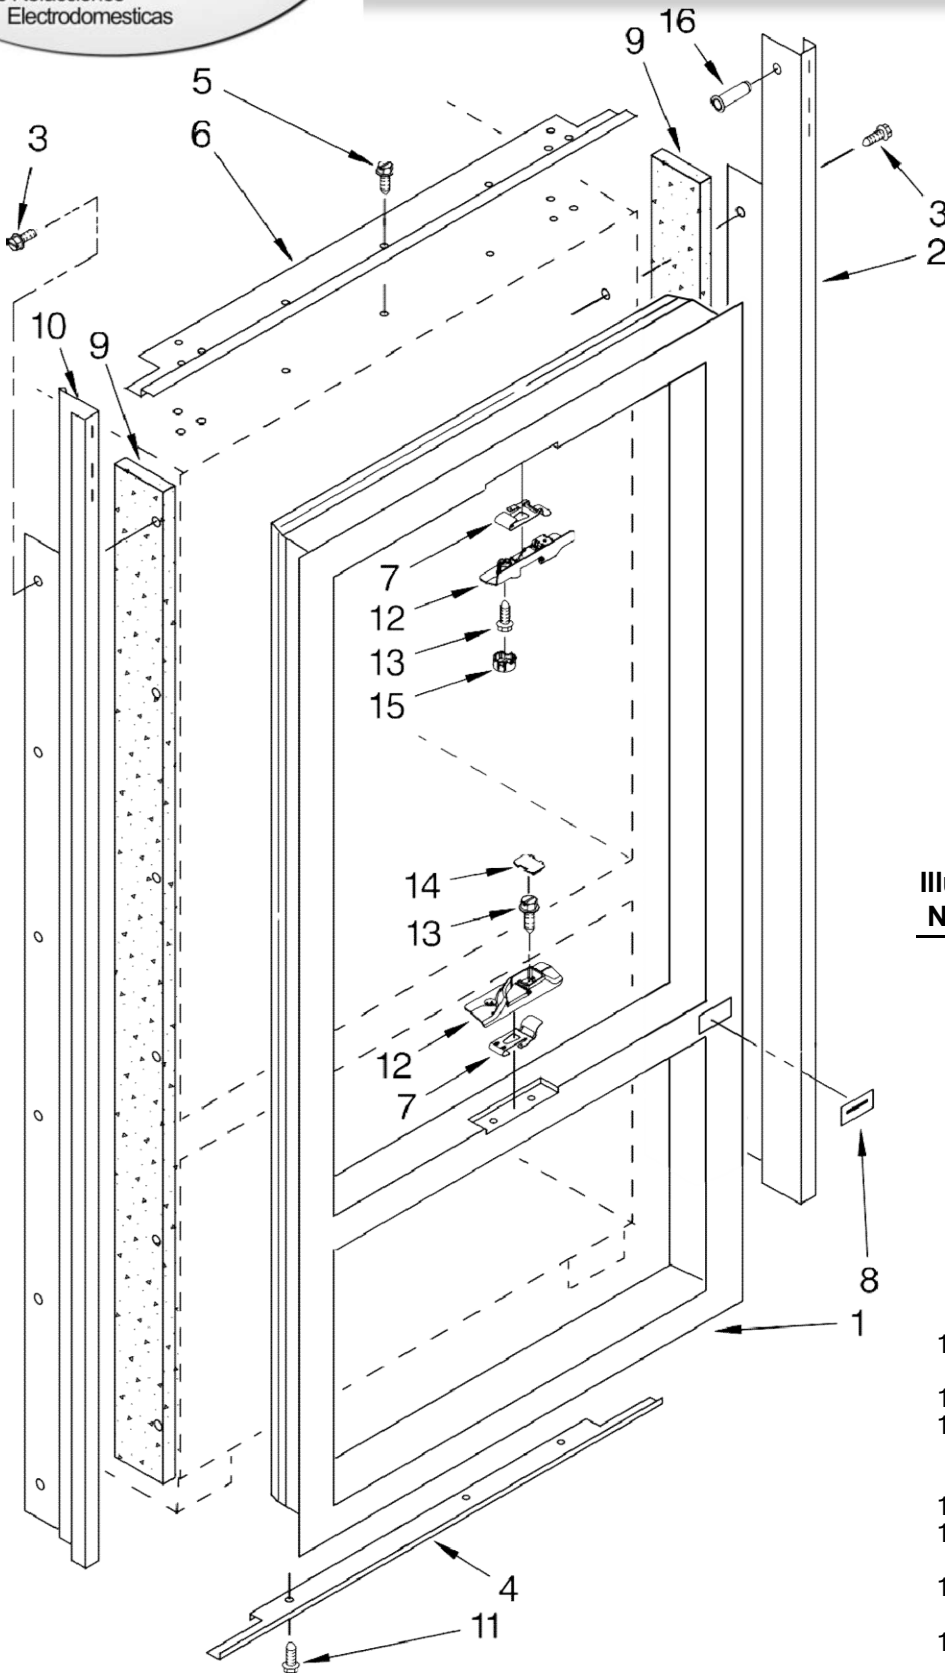

REFRIGERADOR KBFC42FTS00

Illus. No.	Part No.	DESCRIPTION
1		Breaker, Trim (Not Serviced)
2	W10132472	Cabinet Trim, Right Side
3	1163283	Screw
4	2316687	Cabinet Trim, Bottom
5	486194	Screw
6	2314017	Cabinet Trim, Top
7		Cam, Mullion
	2316857	Top
	2316858	Bottom
8	2005782	Cover, Hinge
9	2005925	Seal-Trim, Side
10	W10132541	Cabinet Trim, Left Side
11	489464	Screw, 8-18 x 1/2
12		Contact, Mullion
	2309230	Top
	2309231	Bottom
13	486194	Screw
14	2316899	Cover, Screw (2) (Square)
15	2317078	Cover, Screw (2) (Round)
16	W10121451	Nutsert (4)