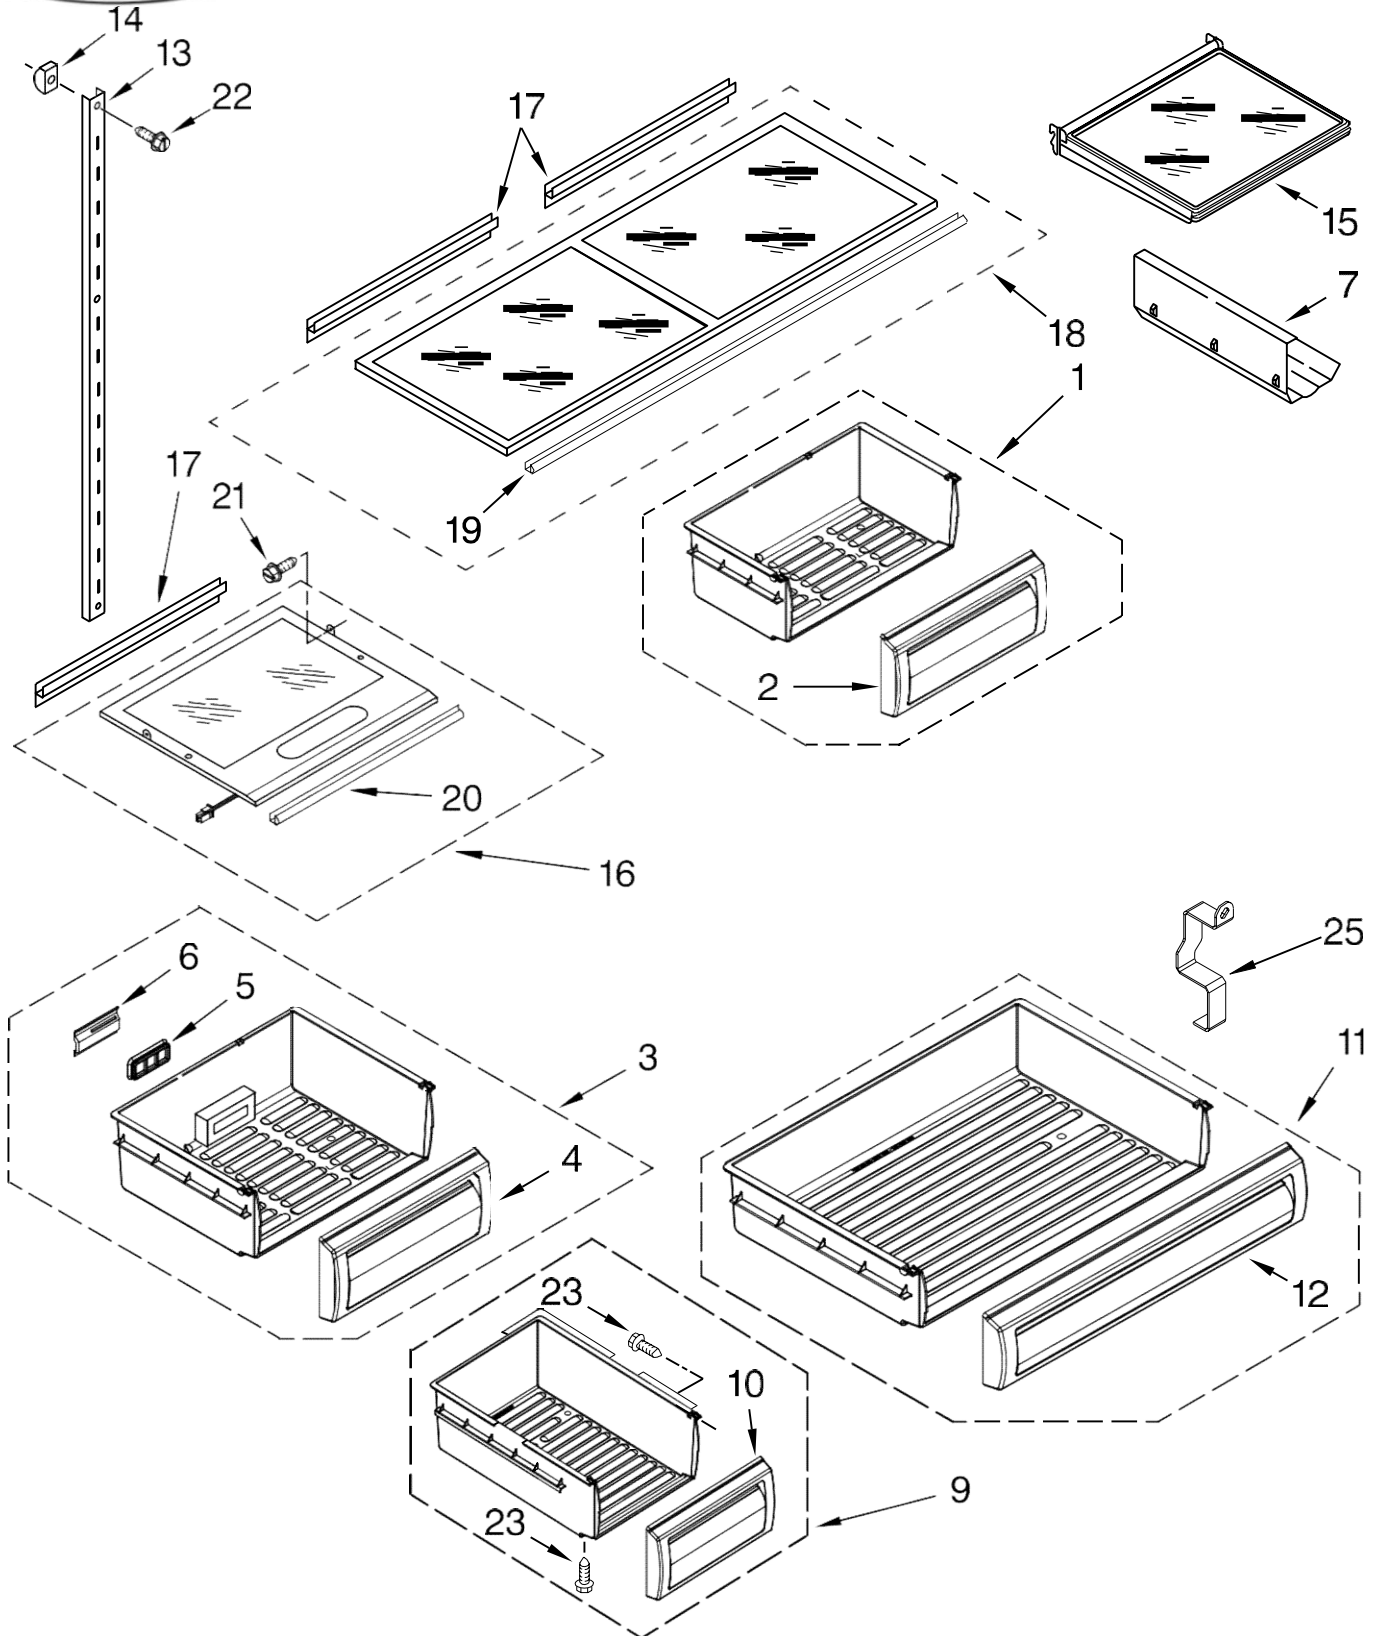

REFRIGERADOR KBFC42FTS00

FOR ORDERING INFORMATION REFER TO PARTS PRICE LIST

REFRIGERADOR KBFC42FTS00

Illus. No.	Part No.	DESCRIPTION
1		Crisper Pan Assembly (Includes # 2)
	2268173	Left
	2268171	Right
2	2256247	Front, Crisper Pan
3		Deli Pan Assembly (Incl. #4, 5 & 6)
	2317940	Left
	2317941	Right
4	2256365	Front, Deli Pan
5	2307810	Duct, Deli Pan
6	2317939	Air Deflector
7	2179404	Rack, Wine
9	2306174	Ice Pan Assembly (Includes # 10)
10	2306175	Front, Ice Pan
11	2327511	Freezer Pan Assembly (Includes # 12)
12	2256367	Front, Freezer Pan
13	2327314	Ladder, Shelf (4)
14	520965	Support, Ladder
15	2268246	Shelf (4)
16		Cover, Deli Bin
	2320665	Left
	2320667	Right
17	2309400	Gasket, Rear
18	2309045	Cover, Crisper
19	2309396	Gasket, Front (Crisper Cover)
20	2309395	Gasket, Front (2) (Deli Cover)
21	8281251	Screw
22	2006475	Screw
23	488886	Screw, 8-18 x 1/2
25		Locking Clip, Bin
	2327393	Right
	2327394	Left