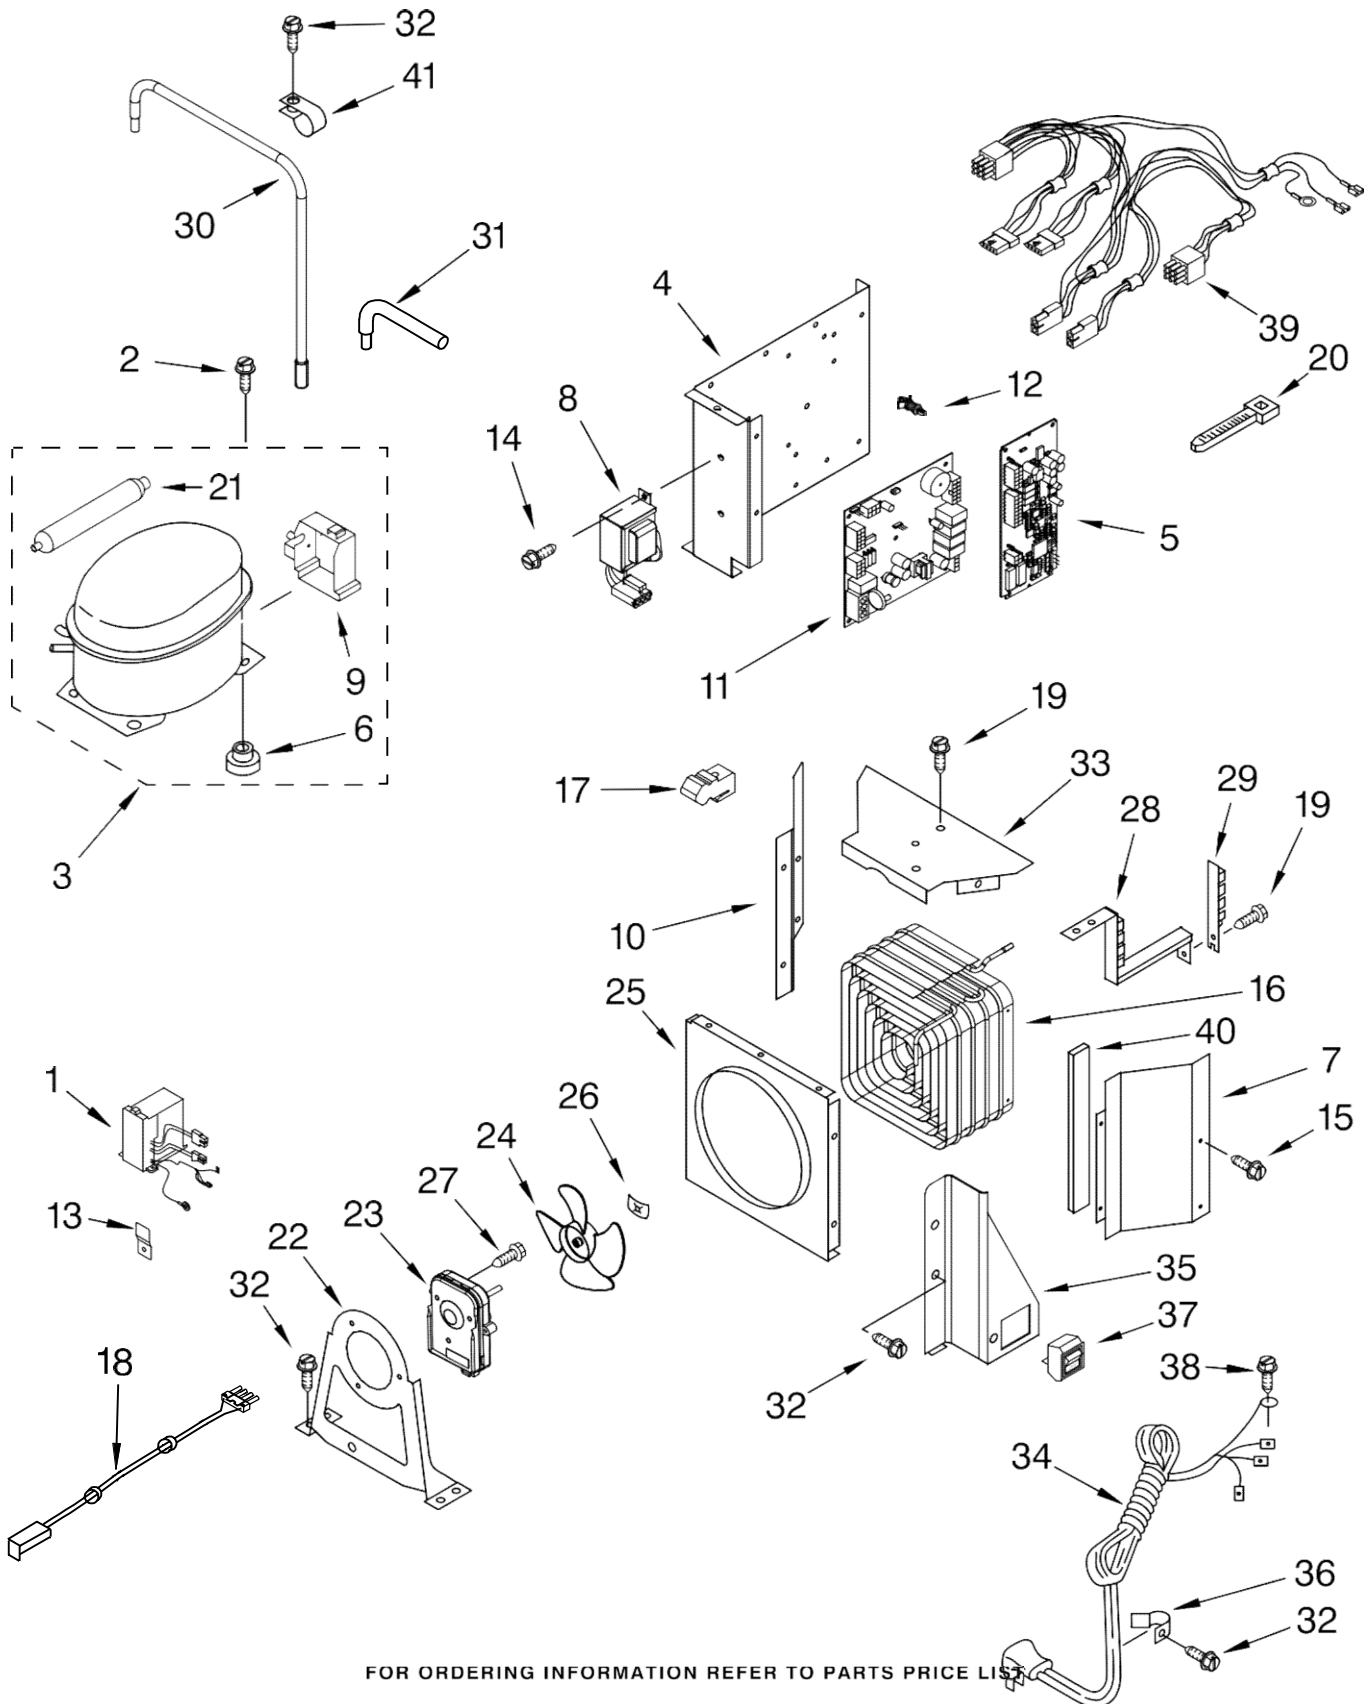

REFRIGERADOR KBFC42FTS00

FOR ORDERING INFORMATION REFER TO PARTS PRICE LIST

REFRIGERADOR KBFC42FTS00

Illus. No.	Part No.	DESCRIPTION
1	W10133449	Inverter Box
2	489373	Screw, Compressor Mounting (4)
3	2302967	Compressor (Includes Items 6, 9 & 21) (Also Order 876765 Tube Kit)
4	2307683	Housing, Control Board
5	2303091	Control Board
6	1100826	Grommet, Mounting
7	2309002	Support, Condenser (Right)
8	2303033	Transformer
9	2215676	Terminal Cover
10	2309001	Support, Condenser (Left)
11	W10802701	Control Board
12	2203075	Spacer (9)
13	2256328	Bracket, Inverter Box
14	487415	Screw
15	1157158	Screw
16	2307998	Condenser
17	2309431	Grommet (2)
18	2310207	Wire, Jumper

Illus. No.	Part No.	DESCRIPTION
19	489399	Screw
20	2155774	Wire Tie
21	2317982	Drier
22	2215641	Bracket, Fan Motor
23	2206036	Motor, Fan
24	2190685	Blade, Fan
25	2003169	Orifice, Fan
26	486692	Speed Nut
27	8281160	Screw
28	2317031	Bracket, Vibration (Condenser)
29	2317030	Arm, Vibration (Condenser)
30	2307566	Tube, Transition (Condenser/Drier)
31	2194319	Tube, Process
32	486194	Screw
33	2309000	Cover, Condenser
34	2310251	Service Cord
35	2307684	Bracket, Mounting (Power Switch)
36	549193	Clamp, Cord
37	2266802	Switch, Power Disconnect
38	487294	Screw, Ground
39	W10123227	Wiring Harness, Unit Compartment

Illus. No.	Part No.	DESCRIPTION
40	2309432	Gasket, Condenser
41	488937	Clamp, Tube

Following Parts Not Illustrated and Optional Parts Not Included

- 978025 Valve, Access (1/4")
- 978026 Valve, Access (5/16")
- 978027 Valve, Access (3/8")
- 978028 Valve, Access (1/2")
- 978029 Valve, Access (5/8")
- 978030 Valve, Access (3/4")
- 876764 Valve, Access (3/16")

REFRIGERANT CHARGE

6.25 oz.
(R-134A)