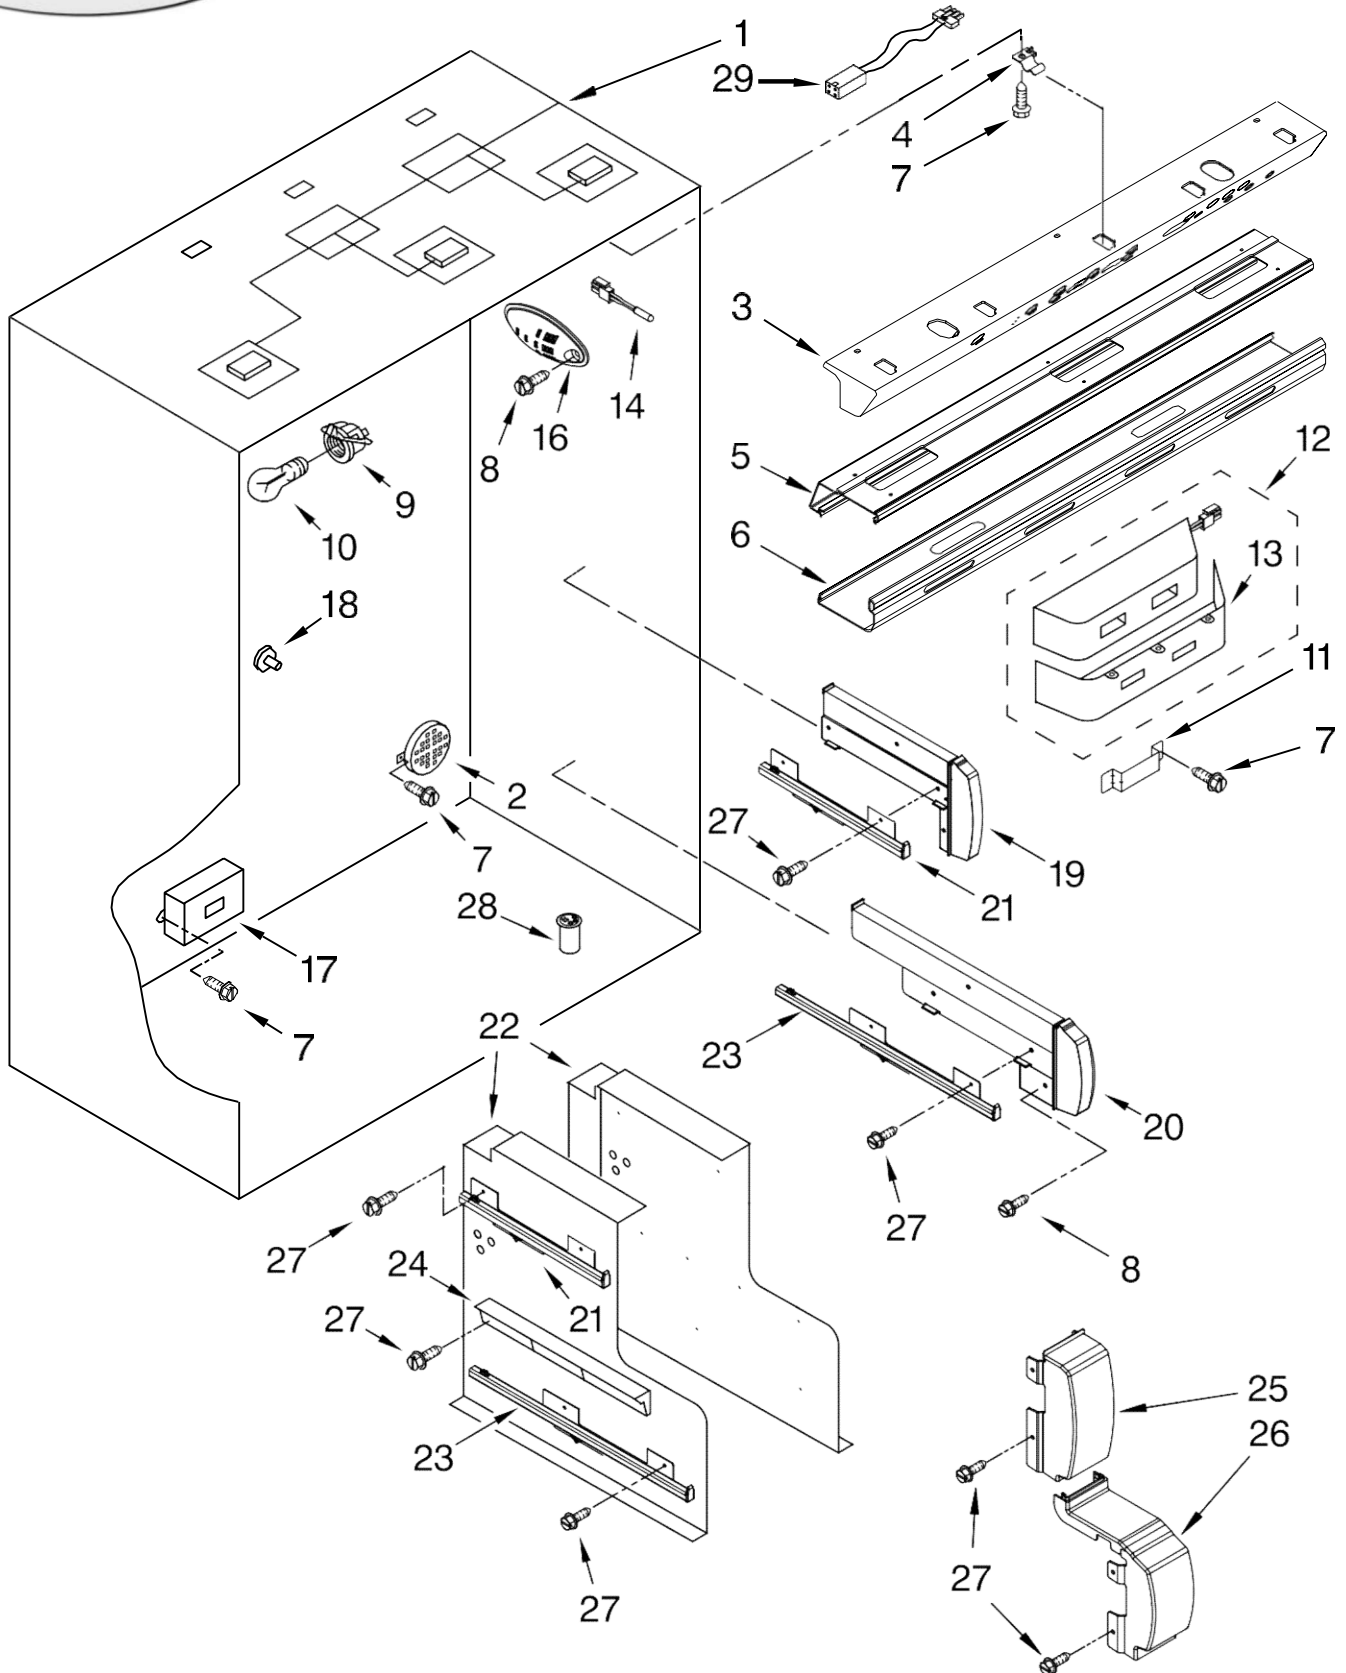

REFRIGERADOR KBFC42FTS00

FOR ORDERING INFORMATION REFER TO PARTS PRICE LIST

REFRIGERADOR KBFC42FTS00

Illus. No.	Part No.	DESCRIPTION
1		Liner, Refrigerator (Not Servicable)
2	2317004	Cover, Air Return (2)
3	2320663	Control Box Complete
4	2317000	Clip, Control Box
5	2324969	Bracket, Control Box
6	2309248	Shield, Light
7	487539	Screw, 8-15 x 1/2
8	488163	Screw
9	2223857	Socket, Light (3)
10	2309101	Bulb, Light (3)
11	2317917	Clip, Diffuser Cover
12	2320523	Diffuser Assembly
13	2188820	Cover, Diffuser
14	2320519	Thermistor
16	2317105	Cover, Thermistor
17	2268249	Diffuser, Crisper (Complete)(2)
18	2196483	Stud, Shelf
19		Spacer, Crisper
	2268331	Left
	2268332	Right
20		Spacer, Deli
	2306475	Left
	2306474	Right
21		Slide, Crisper Pan
	2302952	Left (2)
	2302953	Right (2)
22		Center Support
	2313997	Left Half
	2313996	Right Half
23		Slide, Deli Pan
	2302956	Left (2)
	2302957	Right (2)
24	2314054	Support, Deli Cover (2)
25	2309083	Cover, Center (Crisper Pans)
26	2318008	Cover, Center (Deli Pans)
27	W10001160	Screw, 8-32 x 1/2
28	2171931	Valve, Tube-Body
29	2310164	Wire, Jumper