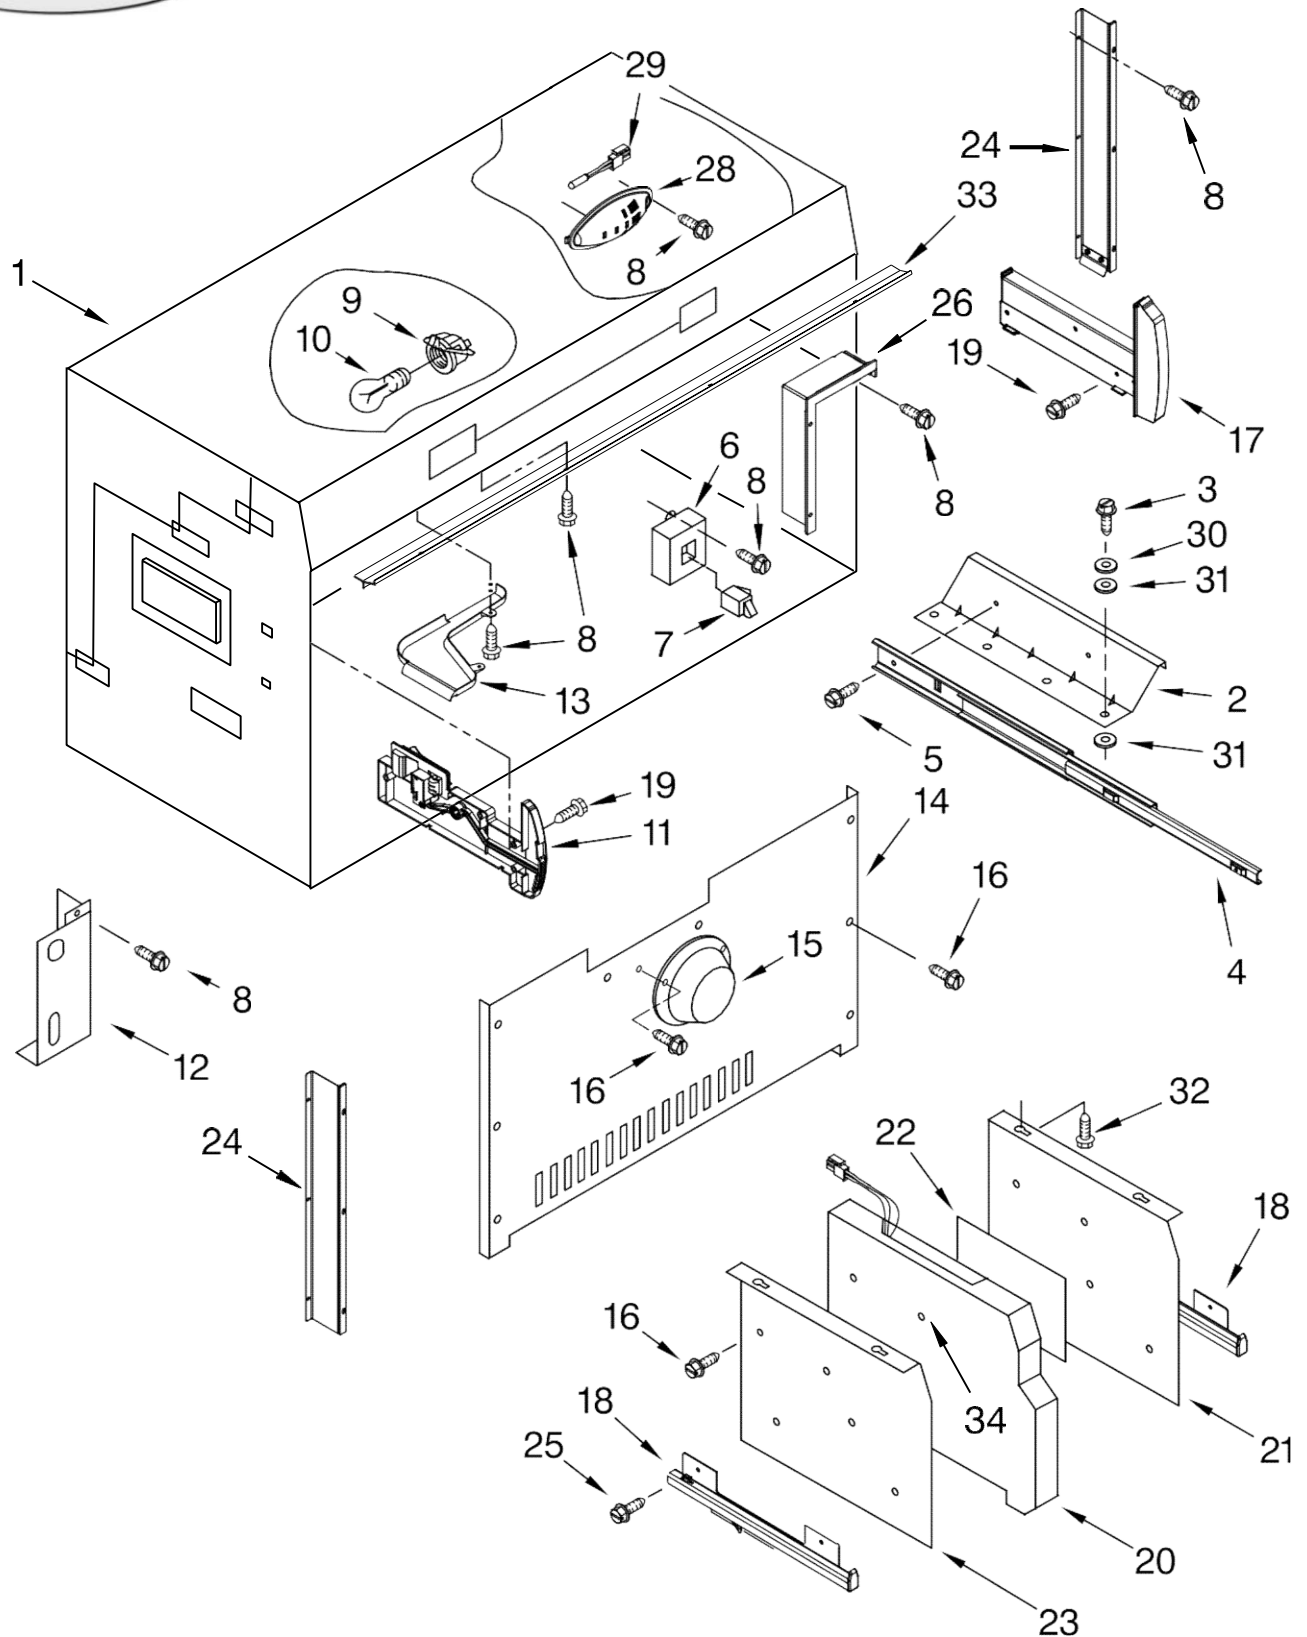

REFRIGERADOR KBFC42FTS00

FOR ORDERING INFORMATION REFER TO PARTS PRICE LIST

REFRIGERADOR KBFC42FTS00

Illus. No.	Part No.	DESCRIPTION
1		Liner, Freezer (Not Servicable)
2	2306425	Mounting Bracket, Drawer Slide (2)
3	W10071460	Screw
4	2320616	Drawer Slide, Freezer Basket (2)
5	W10061370	Screw
6	2314022	Cover, Light Switch
7	1118894	Switch, Rocker
8	486194	Screw
9	2223857	Socket, Light
10	2309101	Bulb, Light
11	2268299	Switch Assembly, Icemaker (Includes Emitter)
12	2306187	Cover, Wiring (Icemaker)
13	2317005	Duct, Air Flow (Icemaker)
14	2306100	Cover, Evaporator
15	2317829	Cover, Evaporator Fan
16	487539	Screw
17	2306106	Spacer, Drawer (Right Side)
18		Slide, Freezer Bin
	2306117	Left (2)
	2306116	Right (2)
19	488163	Screw
20	2317925	Divider, Freezer Bins (Includes Receiver)
21	2306104	Support, Slide (Right)
22	2317927	Shield
23	2306105	Support, Slide (Left)
24		Bracket, Evaporator Cover
	2320512	Left Side
	2317893	Right Side
25	488163	Screw
26	W10121940	Bracket, Air Return
28	2317105	Cover, Thermistor
29	2188820	Thermistor
30	W10075920	Washer
31	2320526	Washer (EPDM)
32	8533928	Screw
33	W10135430	Air Deflector Asy
34	2198643	Lens, Receiver