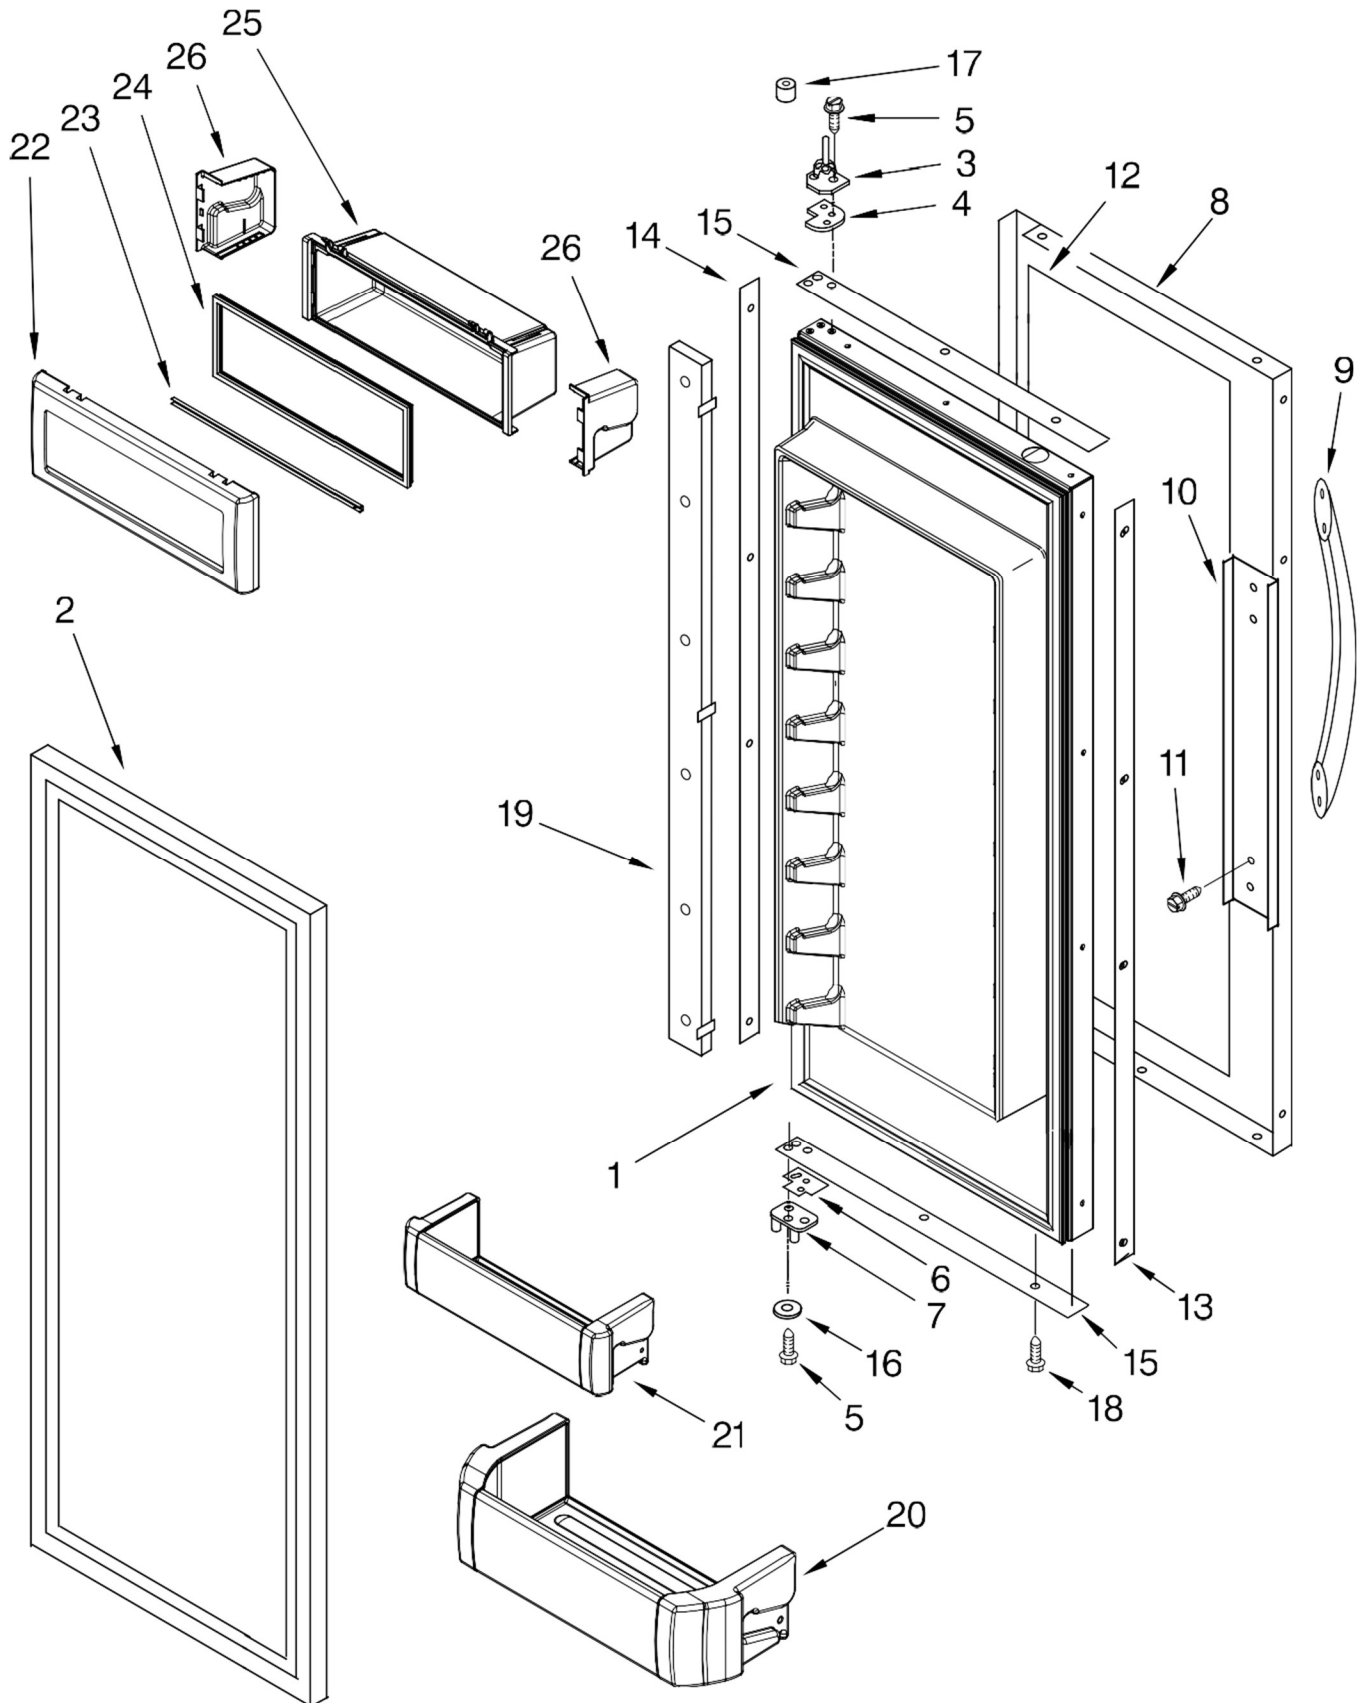

REFRIGERADOR KBFC42FTS00

Distribuidor Autorizado

SurteRápido.com

Venta de Refacciones
Electrodomesticas

REFRIGERADOR KBFC42FTS00

Illus. No.	Part No.	DESCRIPTION
1		Door, Refrigerator (Includes Item 2)
	2307903	Left
	2307902	Right
2	2268265	Gasket, Door
3	2320642	Hinge Assembly, Top
4	2256381	Spacer-Hinge, Top
5	489282	Screw, 10-32 x 3/4
6	2257647	Spacer, Hinge (Bottom)
7		Bottom Hinge Assembly
	2316752	Left
	2316751	Right
8	2316732	Skin, Door
9	2316868	Handle, Door (2)
10	2306398	Plate, Door Handle
11	308544	Screw, 10-24 x 1/2
12	2309218	Filler, Foam
13	2314068	Spacer, Door Edge (Handle Side)
14	2316768	Spacer, Door Edge (Hinge Side)
15	2309204	Spacer, Door Edge (Top / Bottom)
16	2006346	Washer
17	2316760	Bushing, Top Hinge
18	8281250	Screw, 8-15 x 1/2
19	2307938	Mullion Assembly
20	2222769	Shelf, Door (2) (Gallon)
21	2222772	Shelf, Door (4)
22	W10131132	Door, Utility Bin
23	2222795	Rail, Lid
24	2222981	Gasket, Utility Bin
25	2222921	Bin, Utility
26		End Cap, Utility Bin
	2222920	Left Side
	2222919	Right Side

FOR ORDERING INFORMATION REFER TO PARTS PRICE LIST