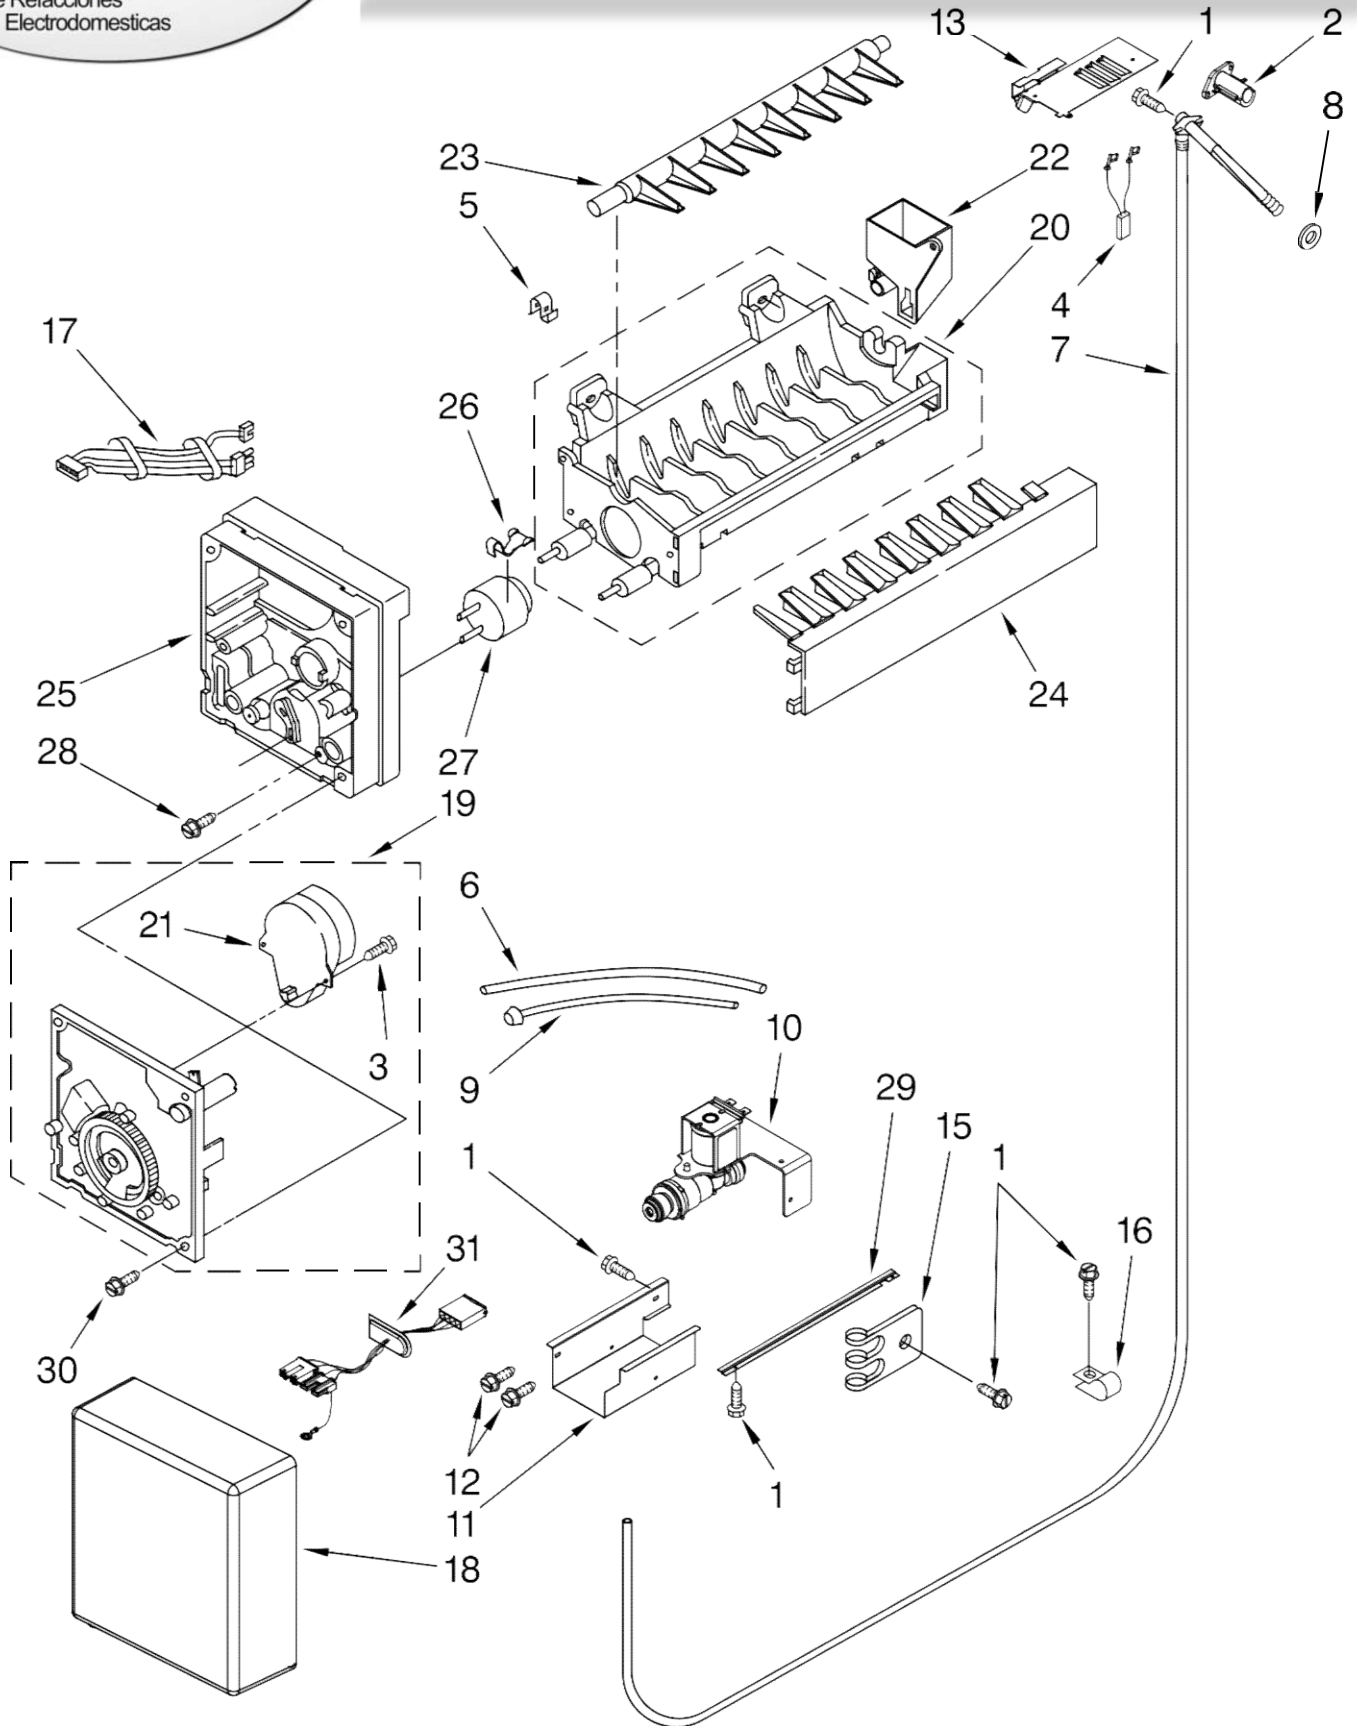

REFRIGERADOR KBFC42FTS02

FOR ORDERING INFORMATION REFER TO PARTS PRICE LIST

REFRIGERADOR KBFC42FTS02

Il lus. No.	Part No.	DESCRIPTION
1	486194	Screw
2	2221240	Heater, Fill Tube
3	489136	Screw (2)
4	2310108	Jumper, Heater Fill Tube
5	628379	Clip, Fuse
6	2325170	Tube, Filter Inlet
7	2317848	Tube Assembly, Water Inlet
8	1106508	Seal Gasket
9	2317912	Tube, Filter Outlet
10	2307650	Valve, Solenoid
11	W10129653	Shield, Valve
12	489464	Screw
13	2221231	Heat Shield
15	489348	Clamp, Valve
16	488946	Clamp, Tubing
17	2310136	Wire Harness, Icemaker
18	2257538	Cover
19	626691	Module Assembly (Includes Items 3 & 21)
20	W10122527	Mold & Heater (Also Order 542638 Silicone Grease)
21	626683	Motor
22	628356	Cup, Water Fill
23	627843	Ejector
24	2182124	Ice Stripper
25	2195914	Support
26	2315522	Retainer, Thermostat (2)
27	627985	Thermostat (Also Order 542639 Cement Alumilastic)
28	8533917	Screw
29	2320559	Support, Valve
30	489276	Screw
31	W10139195	Wire Assembly (Water Valve)
100	2316895	Complete Icemaker Assembly

Following Parts Not Illustrated
(Optional Parts Only)

- 8537055 Cleaner,
  Stainless Steel
- W10129081 Handle Kit for
  Previous Architect
  Series (Stainless)