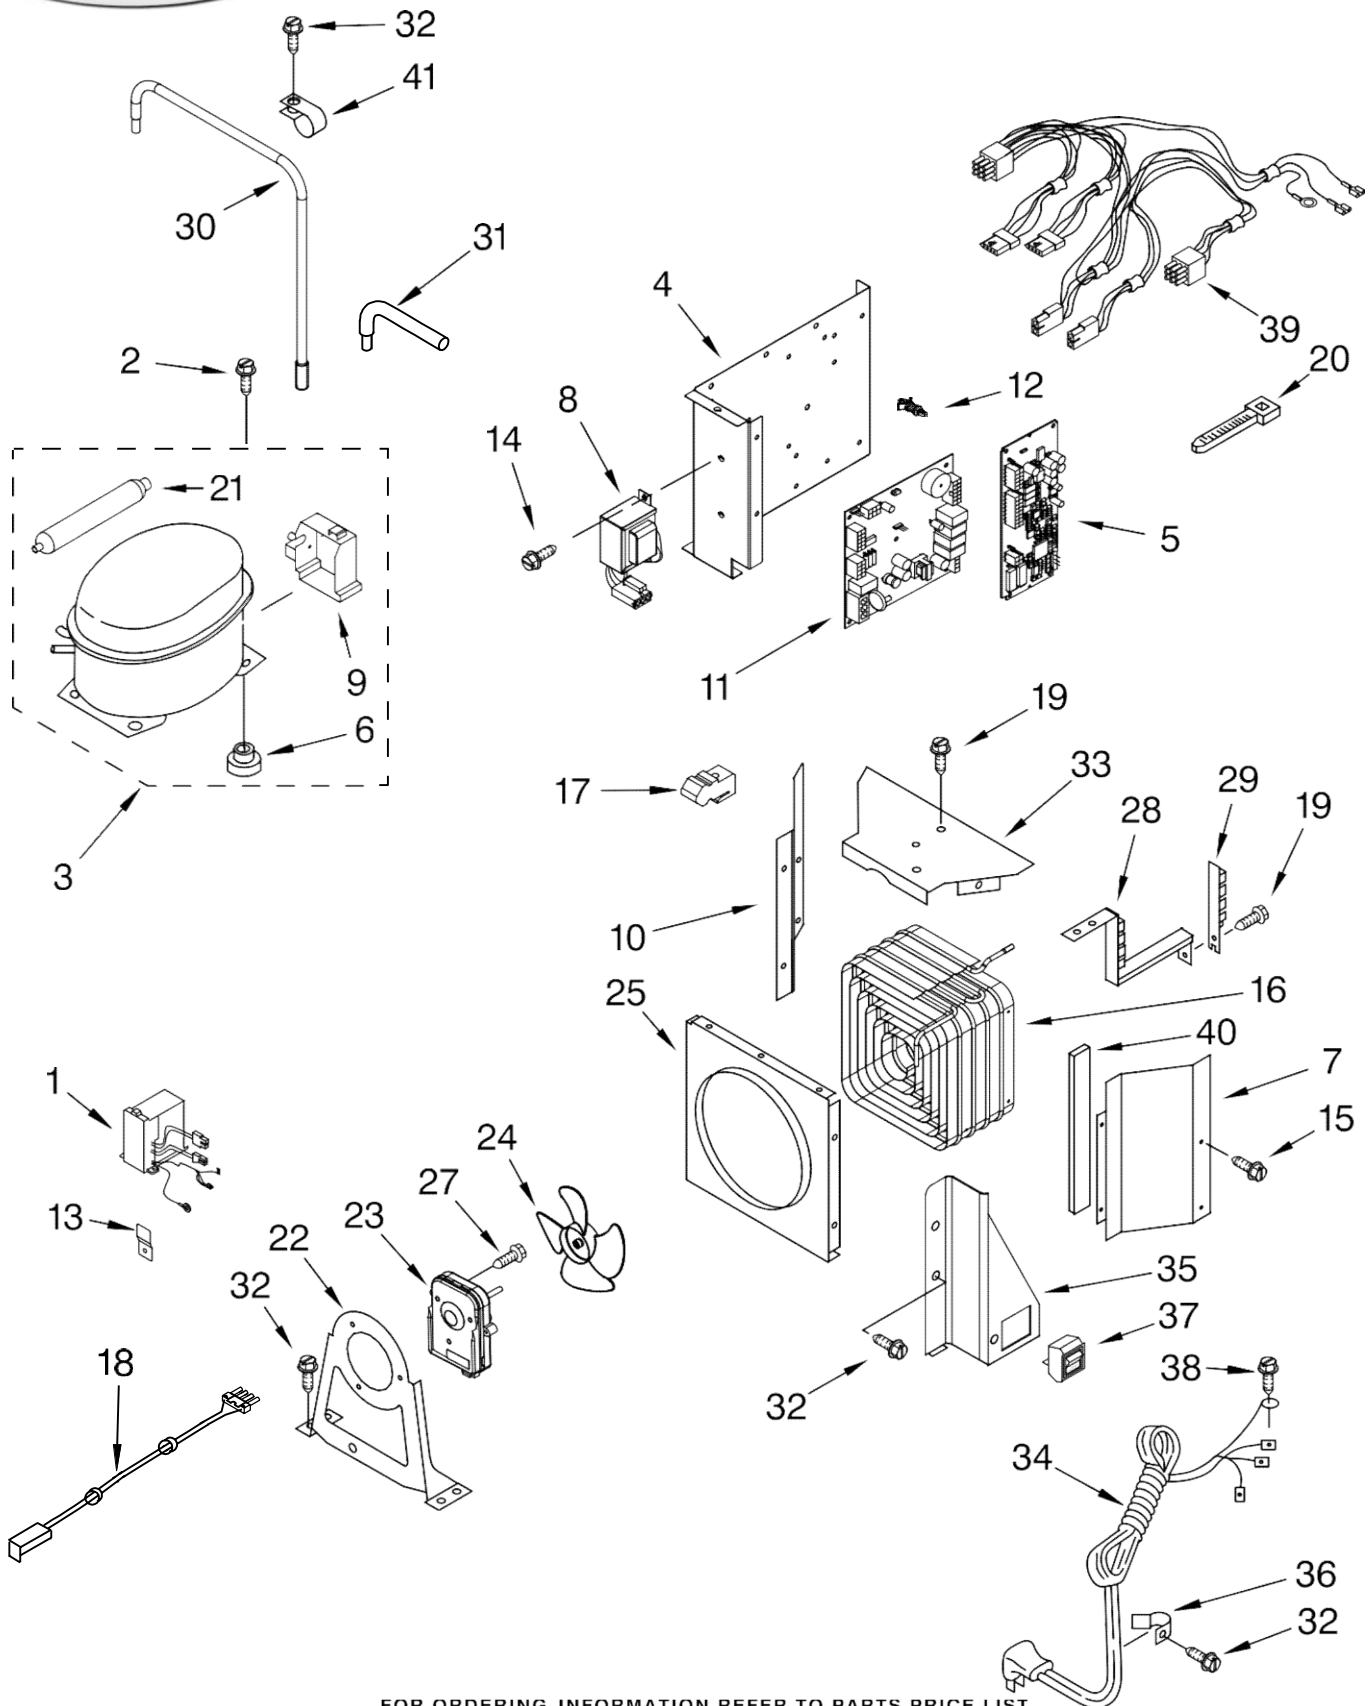

REFRIGERADOR KBFC42FTS02

FOR ORDERING INFORMATION REFER TO PARTS PRICE LIST

REFRIGERADOR KBFC42FTS02

Illus. No.	Part No.	DESCRIPTION	Illus. No.	Part No.	DESCRIPTION	Illus. No.	Part No.	DESCRIPTION
1	W10133449	Inverter Box	21	2317982	Drier			
2	489373	Screw, Compressor Mounting (4)	22	W10136614	Bracket, Fan Motor	Following Parts Not Illustrated		
3	2223393	Compressor (Includes Items 6, 9 & 21) (Also Order 876765 Tube Kit)	23	2188875	Motor, Fan	and Optional Parts Not Include		
4	2307683	Housing, Control Board	24	W10139483	Blade, Fan			
5	2303091	Control Board	25	2003169	Orifice, Fan			
6	1100826	Grommet, Mounting	27	8533993	Screw			978025 Valve, Access (1/4")
7	2309002	Support, Condenser (Right)	28	2317031	Bracket, Vibration (Condenser)			978026 Valve, Access (5/16")
8	2303033	Transformer	29	2317030	Arm, Vibration (Condenser)			978027 Valve, Access (3/8")
9	2215676	Terminal Cover	30	2307566	Tube, Transition (Condenser/Drier)			978028 Valve, Access (1/2")
10	2309001	Support, Condenser (Left)	31	2194319	Tube, Process			978029 Valve, Access (5/8")
11	W10802701	Control Board	32	486194	Screw			978030 Valve, Access (3/4")
12	2203075	Spacer (9)	33	2309000	Cover, Condenser			876764 Valve, Access (3/16")
13	2256328	Bracket, Inverter Box	34	2310251	Service Cord			
14	487415	Screw	35	2307684	Bracket, Mounting (Power Switch)			
15	1157158	Screw	36	549193	Clamp, Cord			
16	2307998	Condenser	37	2266802	Switch, Power Disconnect			
17	2309431	Grommet (2)	38	487294	Screw, Ground			
18	2310207	Wire, Jumper	39	W1012322/	Wiring Harness, Unit Compartment			
19	489399	Screw	40	2309432	Gasket, Condenser			
20	2155774	Wire Tie	41	488937	Clamp, Tube			
								REFRIGERANT CHARGE
								6.25 oz. (R-134A)