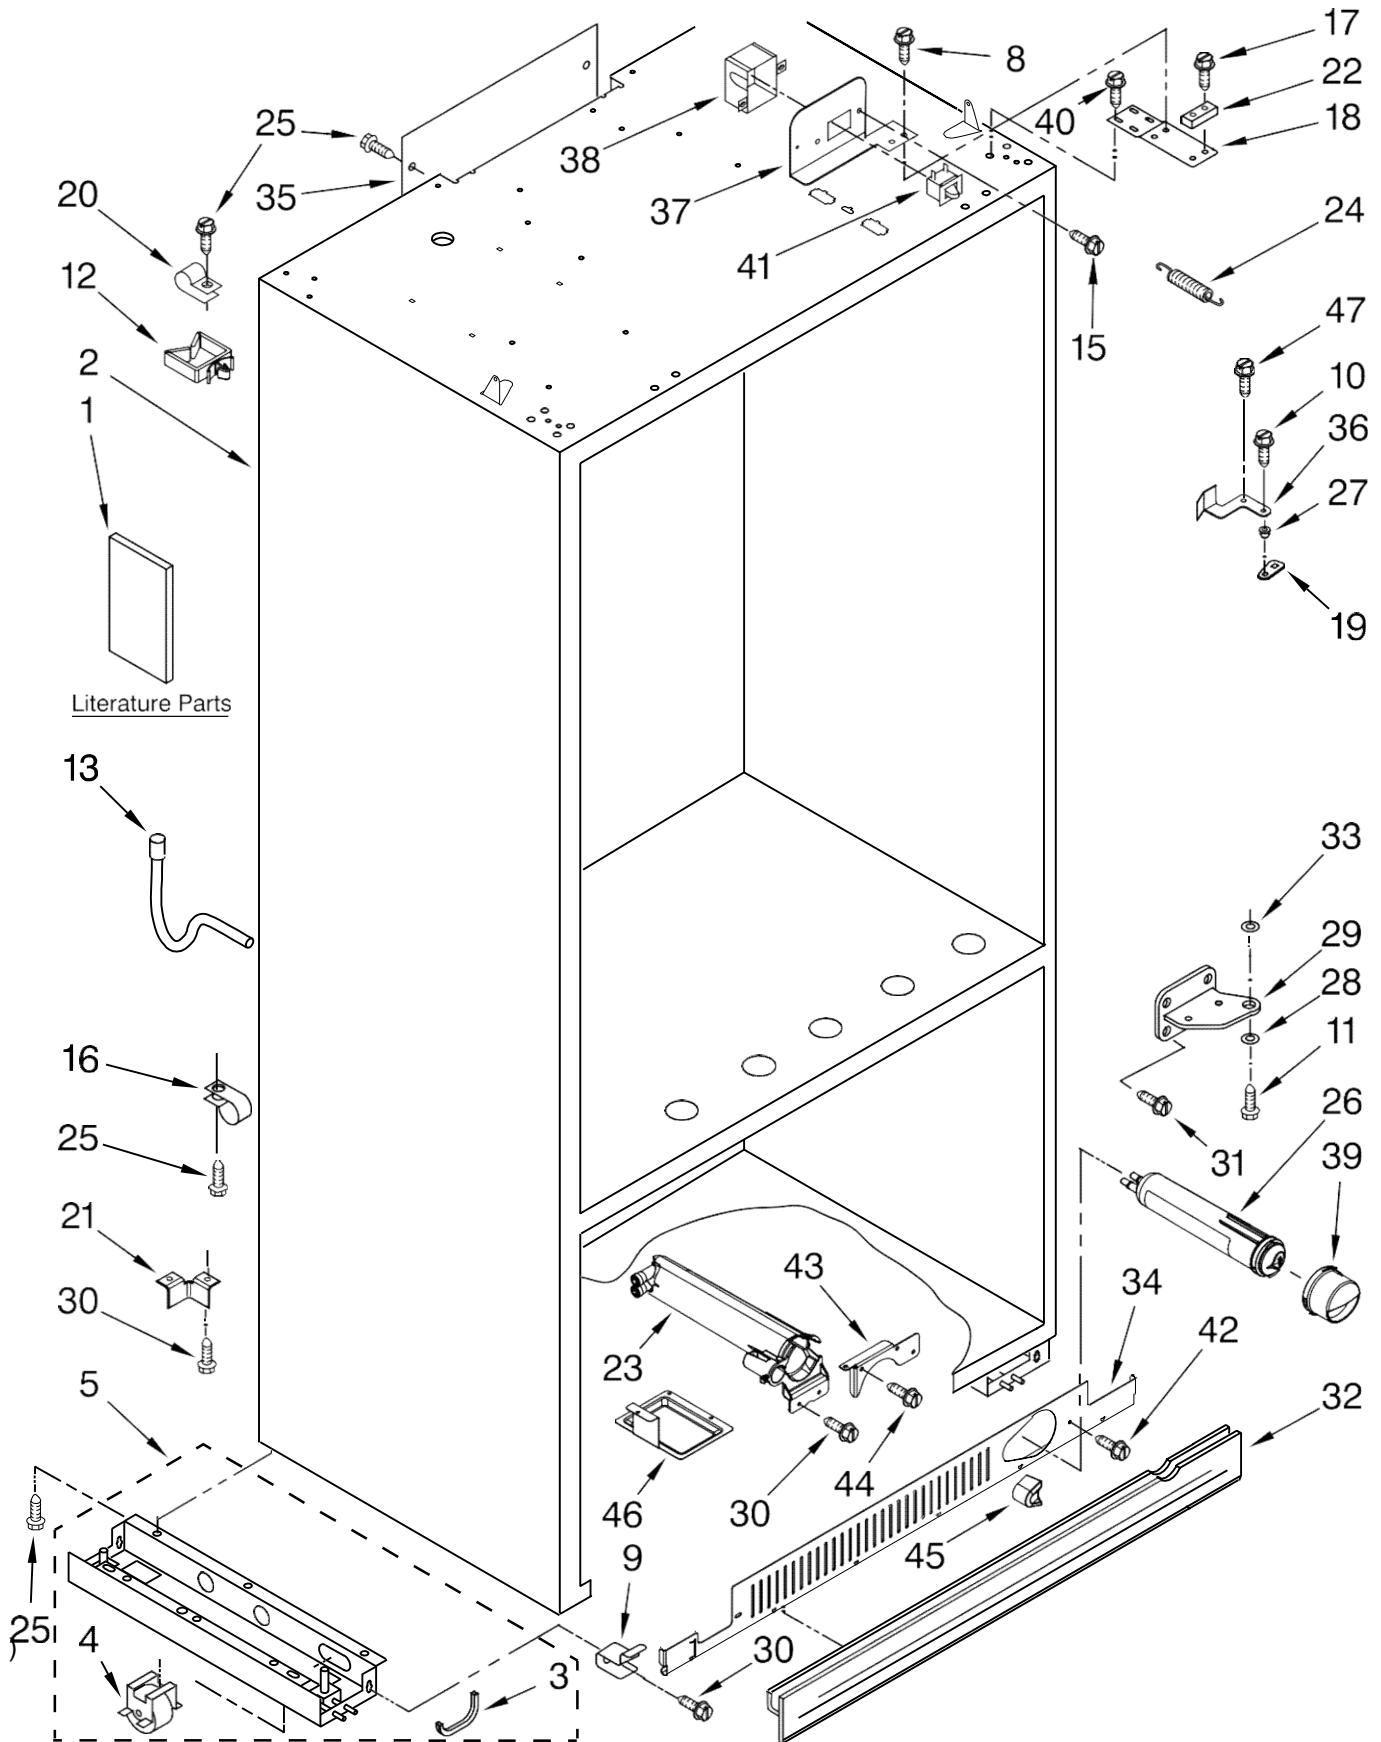

REFRIGERADOR KBFC42FTS02

REFRIGERADOR KBFC42FTS02

Illus. No.	Part No.	DESCRIPTION	Illus. No.	Part No.	DESCRIPTION	Illus. No.	Part No.	DESCRIPTION
1		Literature Parts	12	W10129069	Clip (6)	31	489282	Screw
	2320682	Use & Care Guide	13	2314064	Tube, Drain	32	2209025B	Skirt, Grille (Bottom)
	2320685	Energy Guide	15	487415	Screw, 8-18 x 3/8	33	2314023	Bushing, Hinge (2)
	2316852	Service & Wiring Sheet	16	2305274	Clamp, Tube	34	2325188B	Grille Base, Front
	2317849	Main Control Service Sheet	17	W10005070	Screw, Door Stop	35	2215612	Cover, Air Duct
	2317840	Modular Icemaker Service Sheet	18	2316759	Hinge, Door Refrigerator Top	36	2266882	Arm, Extension Right
	2320680	Installation Instructions	19	2320509	Cam-Closer, Door		2266881	Left
2		Cabinet (Not A Serviceable Part)	20	2221070	Clamp, Tube	37		Bracket, Switch Right
3	2307584	Grommet, Crossover Tube	21	2006617	Bracket, Support Door		2221097	Right
4	1112023	Roller, Front & Rear (4)	22	2316758	Stop, Door		2221096	Left
5		Support, Leveler Assembly	23	2260526	Housing, Water Filter	38	2215938	Cover, Switch
	2318194	Refrigerator Side	24	2004517	Spring, Door Closure	39	2260518B	Cap, Water Filter
	2318193	Freezer Side	25	486194	Screw	40	8533913	Screw
8	8281164	Screw	26	4396841	Filter, Water	41	1118894	Switch, Rocker Arm (2)
9	2307640	Mounting Bracket, Grille	27	2316859	Bushing-Arm, Extension	42	W10005050	Screw, 8-18 x 1/2
10	W10004850	Screw	28	2004994	Bushing, Hinge (2) (Lock-Adjustable)	43	2318190	Bracket, Mounting (Filter)
11	488234	Screw 8-32 x 1/4	29	2302889	Hinge, Bottom Refrigerator Door	44	8281163	Screw 8-16 x 1/2
			30	489464	Screw, 8-18 x 1/2	45	2260503B	Button, Filter
						46	2318189	Tray, Drip Filter
						47	8533980	Screw