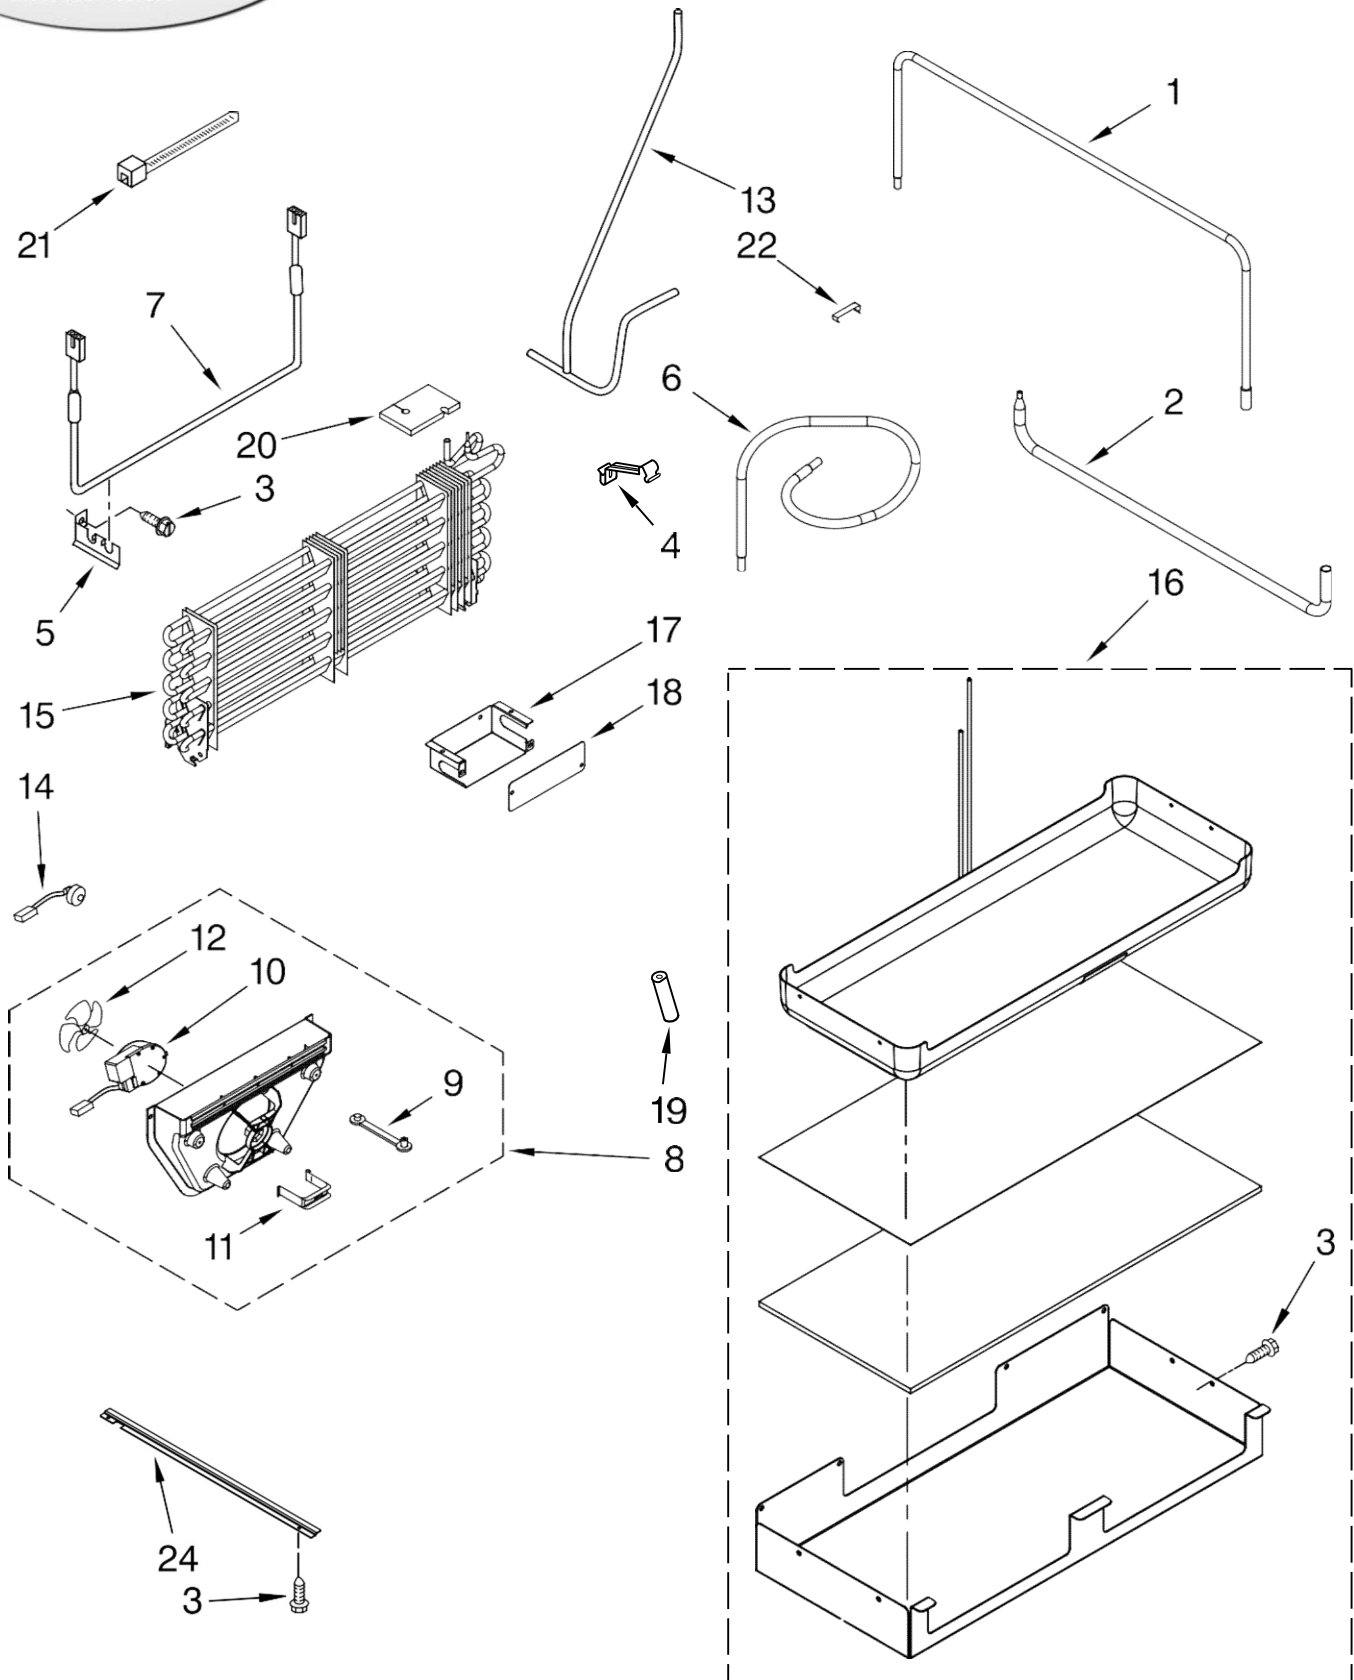

REFRIGERADOR KBFC42FTS02

FOR ORDERING INFORMATION REFER TO PARTS PRICE LIST

Distribuidor Autorizado

SurteRápido.com

Venta de Refacciones
Electrodomesticas

REFRIGERADOR KBFC42FTS02

Illus. No.	Part No.	DESCRIPTION
1	2309072	Tube, Transition (Condenser)
2	2309070	Tube, Transition (Drier/Restrictor)
3	486194	Screw
4	2307944	Clip
5	2307945	Bracket, Mounting
6	2309076	Tube, Suction
7	2306176	Heater, Defrost
8	2306178	Scroll Assembly
9	2223986	Grommet, Motor
10	2259385	Motor, Fan
11	2223733	Retainer, Fan Motor
12	2169142	Blade, Fan
13	W10121368	Tube, Discharge
14	2310137	Defrost Bi-Metal
15	2306485	Evaporator (Includes #5 & 7)
16	2320615	Drain Pan Assembly
17	W10153595	Cover, Box
18	W10151288	Cover, Wiring
19	2215648	Dampener, Heater
20	2306180	Block, Evaporator Water Filter
21	2155774	Wire Tie
22	2215691	Clip, Heater
24	2320554	Bracket, Drain Pan

FOR ORDERING INFORMATION REFER TO PARTS PRICE LIST