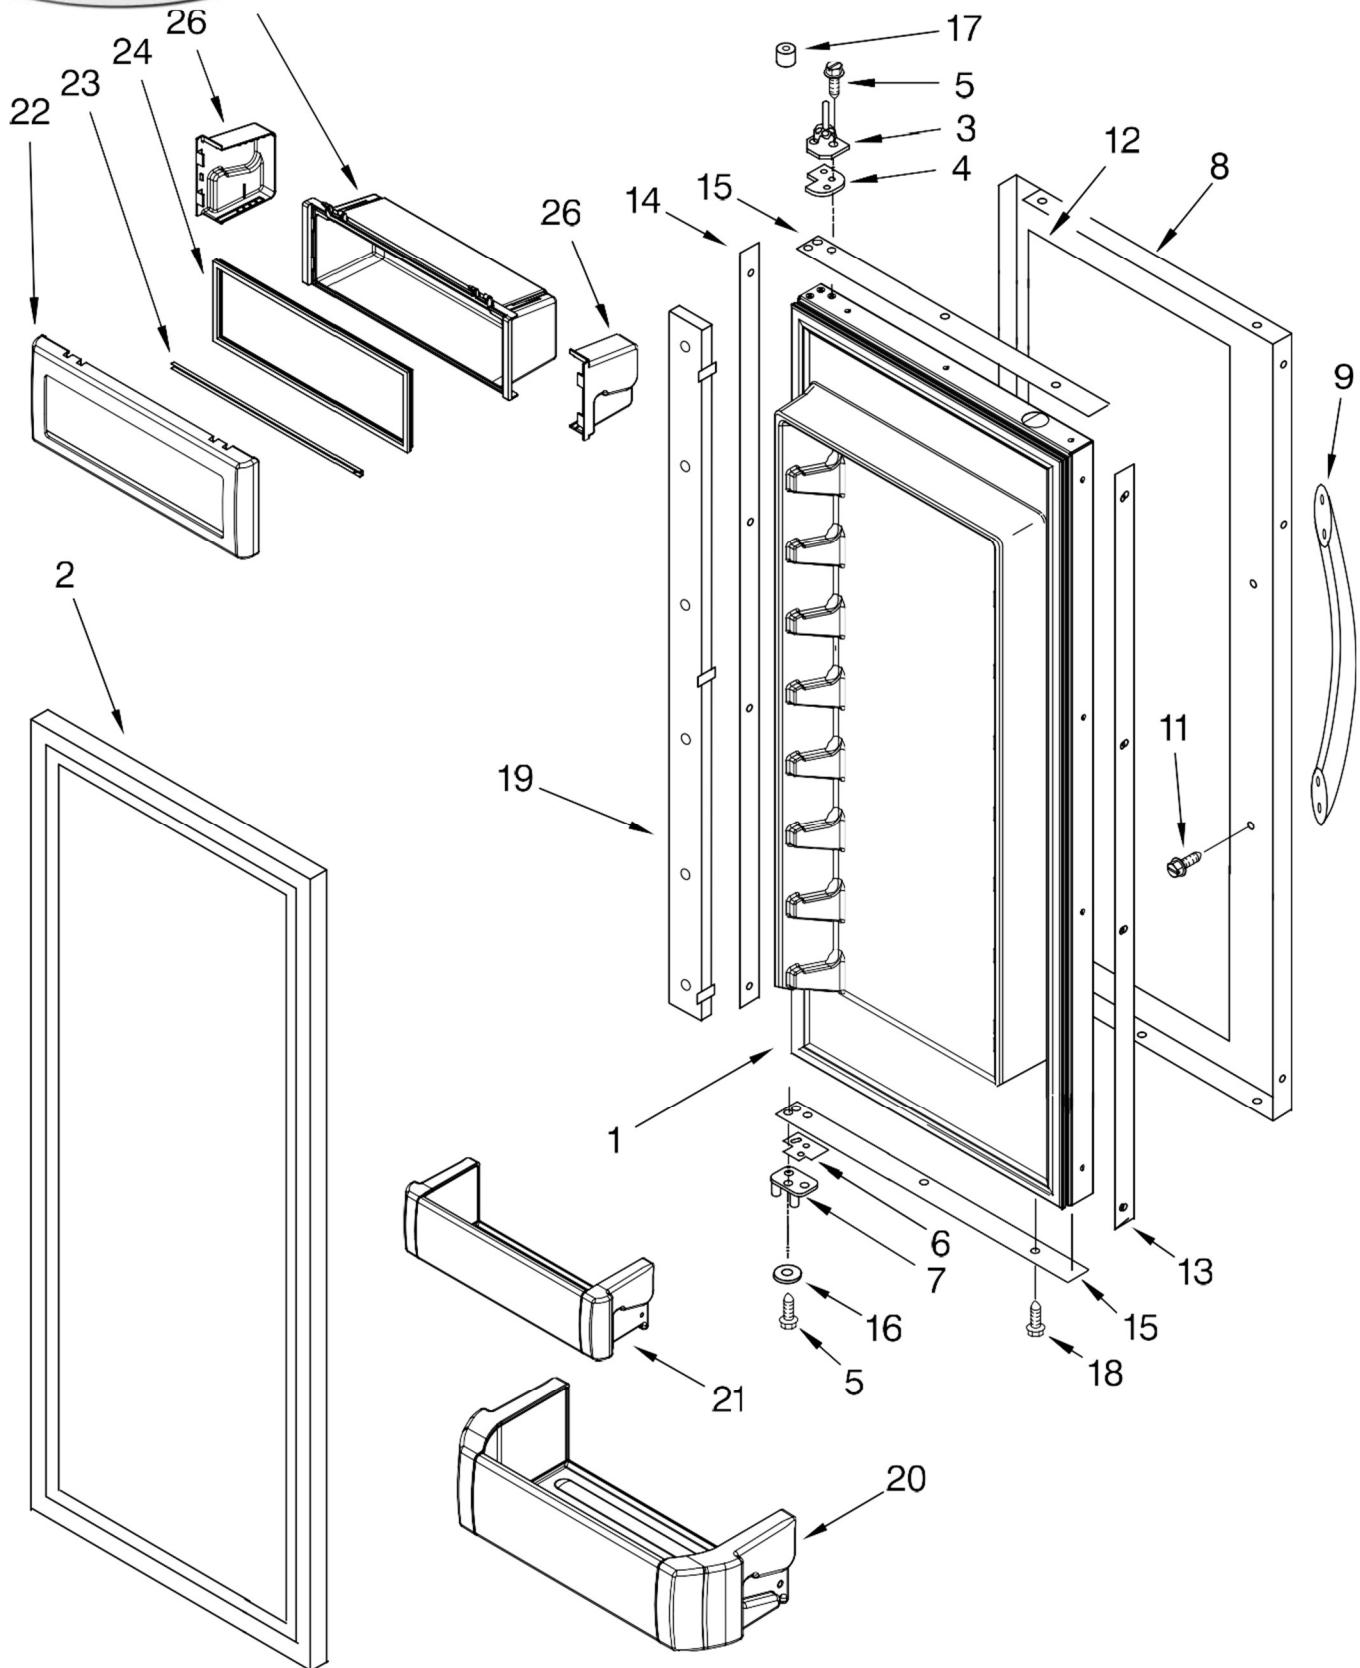

Distribuidor Autorizado

SurteRápido.com

Venta de Refacciones
Electrodomesticas

REFRIGERADOR KBFC42FTS02

FOR ORDERING INFORMATION REFER TO PARTS PRICE LIST

REFRIGERADOR KBFC42FTS02

Illus. No.	Part No.	DESCRIPTION
1		Door, Refrigerator (Includes Item 2)
	2307903	Left
	2307902	Right
2	2268265	Gasket, Door
3	2320642	Hinge Assembly, Top
4	2256381	Spacer-Hinge, Top
5	489282	Screw, 10-32 x 3/4
6	2257647	Spacer, Hinge (Bottom)
7		Bottom Hinge Assembly
	2316752	Left
	2316751	Right
8	2316732	Skin, Door
9	2316868	Handle, Door (2)
11	308544	Screw, 10-24 x 1/2
12	2309218	Filler, Foam
13	2314068	Spacer, Door Edge (Handle Side)
14	2316768	Spacer, Door Edge (Hinge Side)
15	2309204	Spacer, Door Edge (Top / Bottom)
16	2006346	Washer
17	2316760	Bushing, Top Hinge
18	8281250	Screw, 8-15 x 1/2
19	2307938	Mullion Assembly
20	2222769	Shelf, Door (2) (Gallon)
21	2222772	Shelf, Door (4)
22	W10131132	Door, Utility Bin
23	2222795	Rail, Lid
24	2222981	Gasket, Utility Bin
25	2222921	Bin, Utility Utility Bin
26		End Cap, Utility Bin
	2222920	Left Side
	2222919	Right Side