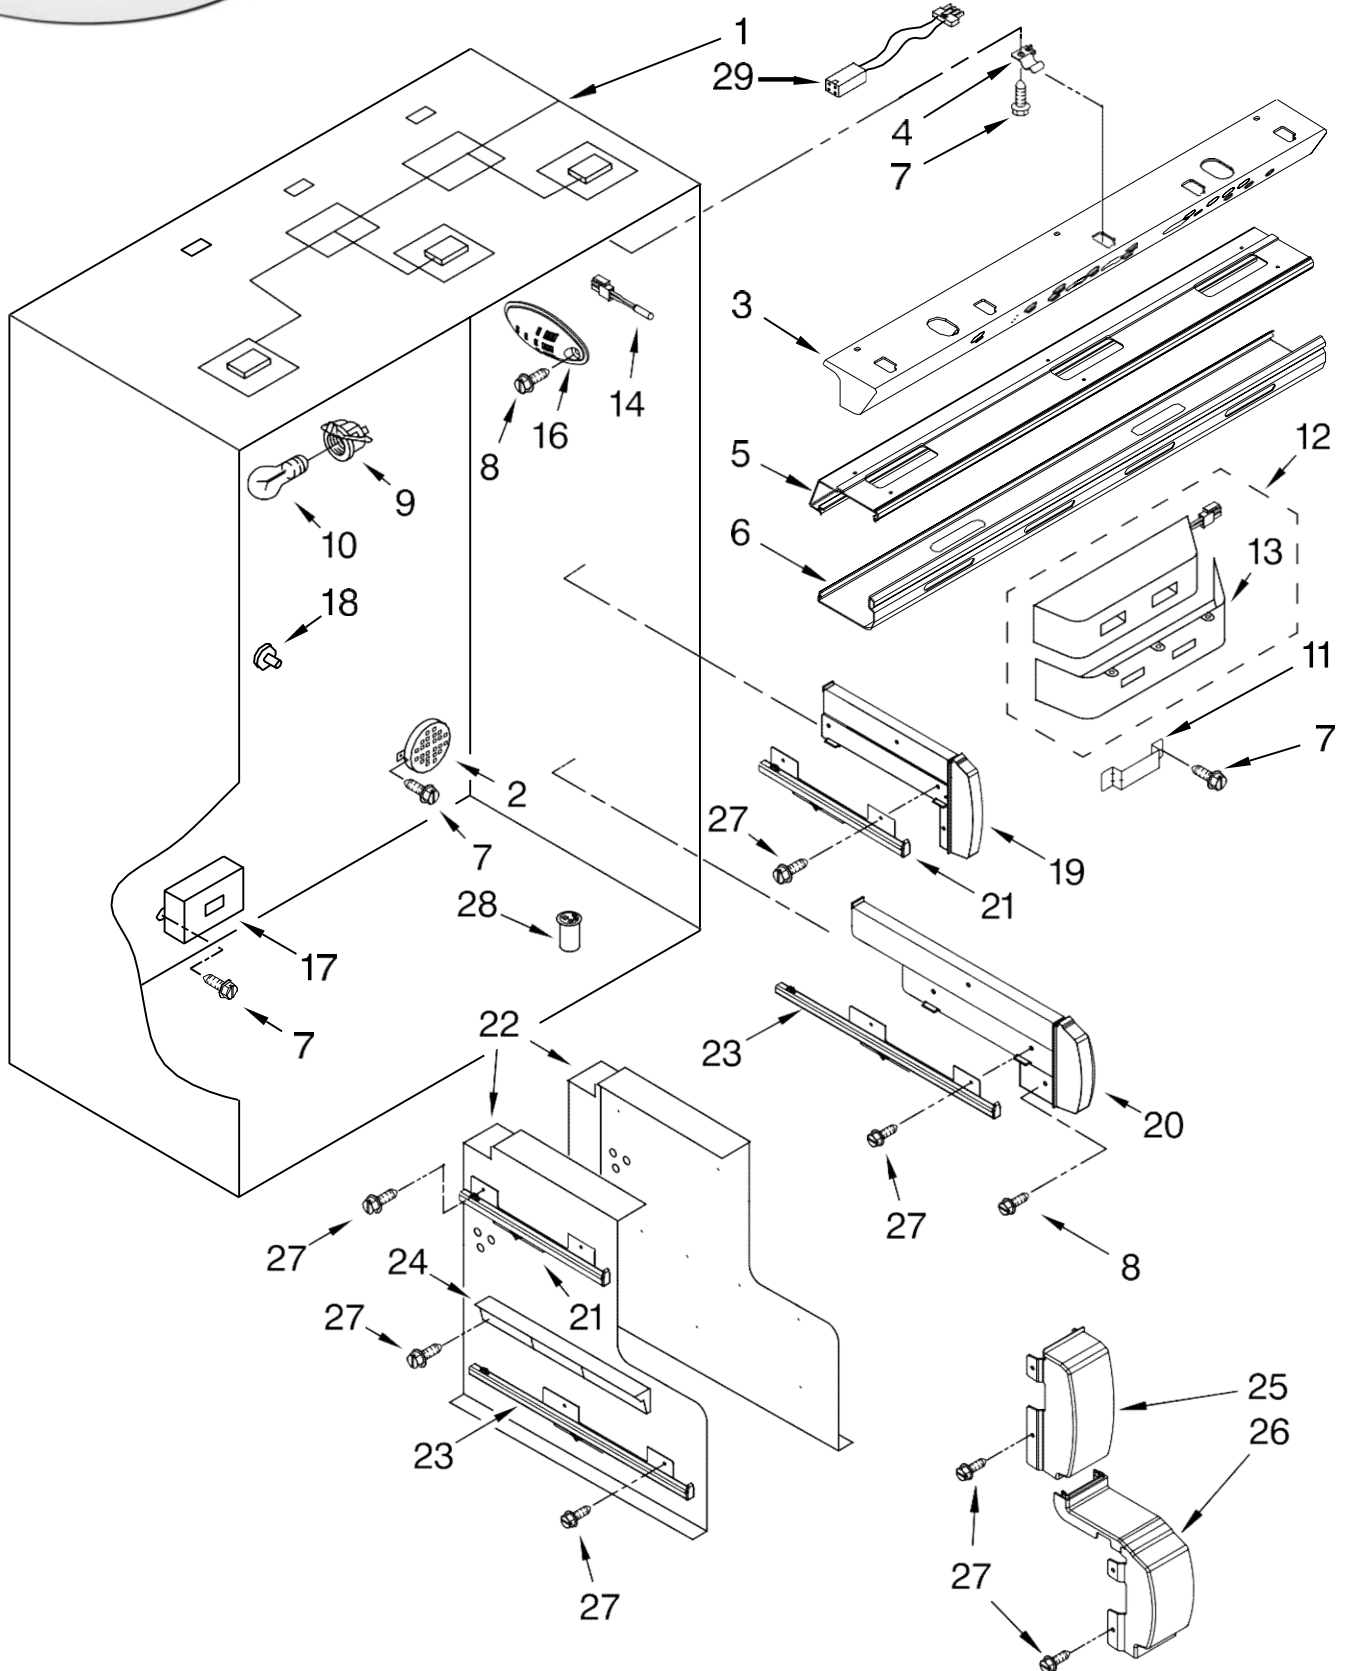

REFRIGERADOR KBFC42FTS02

FOR ORDERING INFORMATION REFER TO PARTS PRICE LIST

REFRIGERADOR KBFC42FTS02

Illus. No.	Part No.	DESCRIPTION
1		Liner, Refrigerator (Not Servicable)
2	2317004	Cover, Air Return (2)
3	2320663	Control Box
4	2317000	Clip, Control Box
5	2324969	Bracket, Control Box
6	2309248	Shield, Light
7	487539	Screw, 8-15 x 1/2
8	488163	Screw
9	2223857	Socket, Light (3)
10	2326255	Bulb, Light (3)
11	2317917	Clip, Diffuser Cover
12	2320523	Diffuser Assembly
13	2320519	Cover, Diffuser
14	2320519	Thermistor
16	2317105	Cover, Thermistor
17	2268249	Diffuser, Crisper (Complete)(2)
18	2196483	Stud, Shelf
19		Spacer, Crisper
	2268331	Left
	2268332	Right
20		Spacer, Deli
	2306475	Left
	2306474	Right
21		Slide, Crisper Pan
	2302952	Left (2)
	2302953	Right (2)
22		Center Support
	2320551	Left Half
	2320550	Right Half
23		Slide, Deli Pan
	2302956	Left (2)
	2302957	Right (2)
24	2314054	Support, Deli Cover (2)
25	2309083	Cover, Center (Crisper Pans)
26	2318008	Cover, Center (Deli Pans)
27	W10001160	Screw, 8-32 x 1/2
28	2171931	Valve, Tube-Body
29	2310164	Wire, Jumper