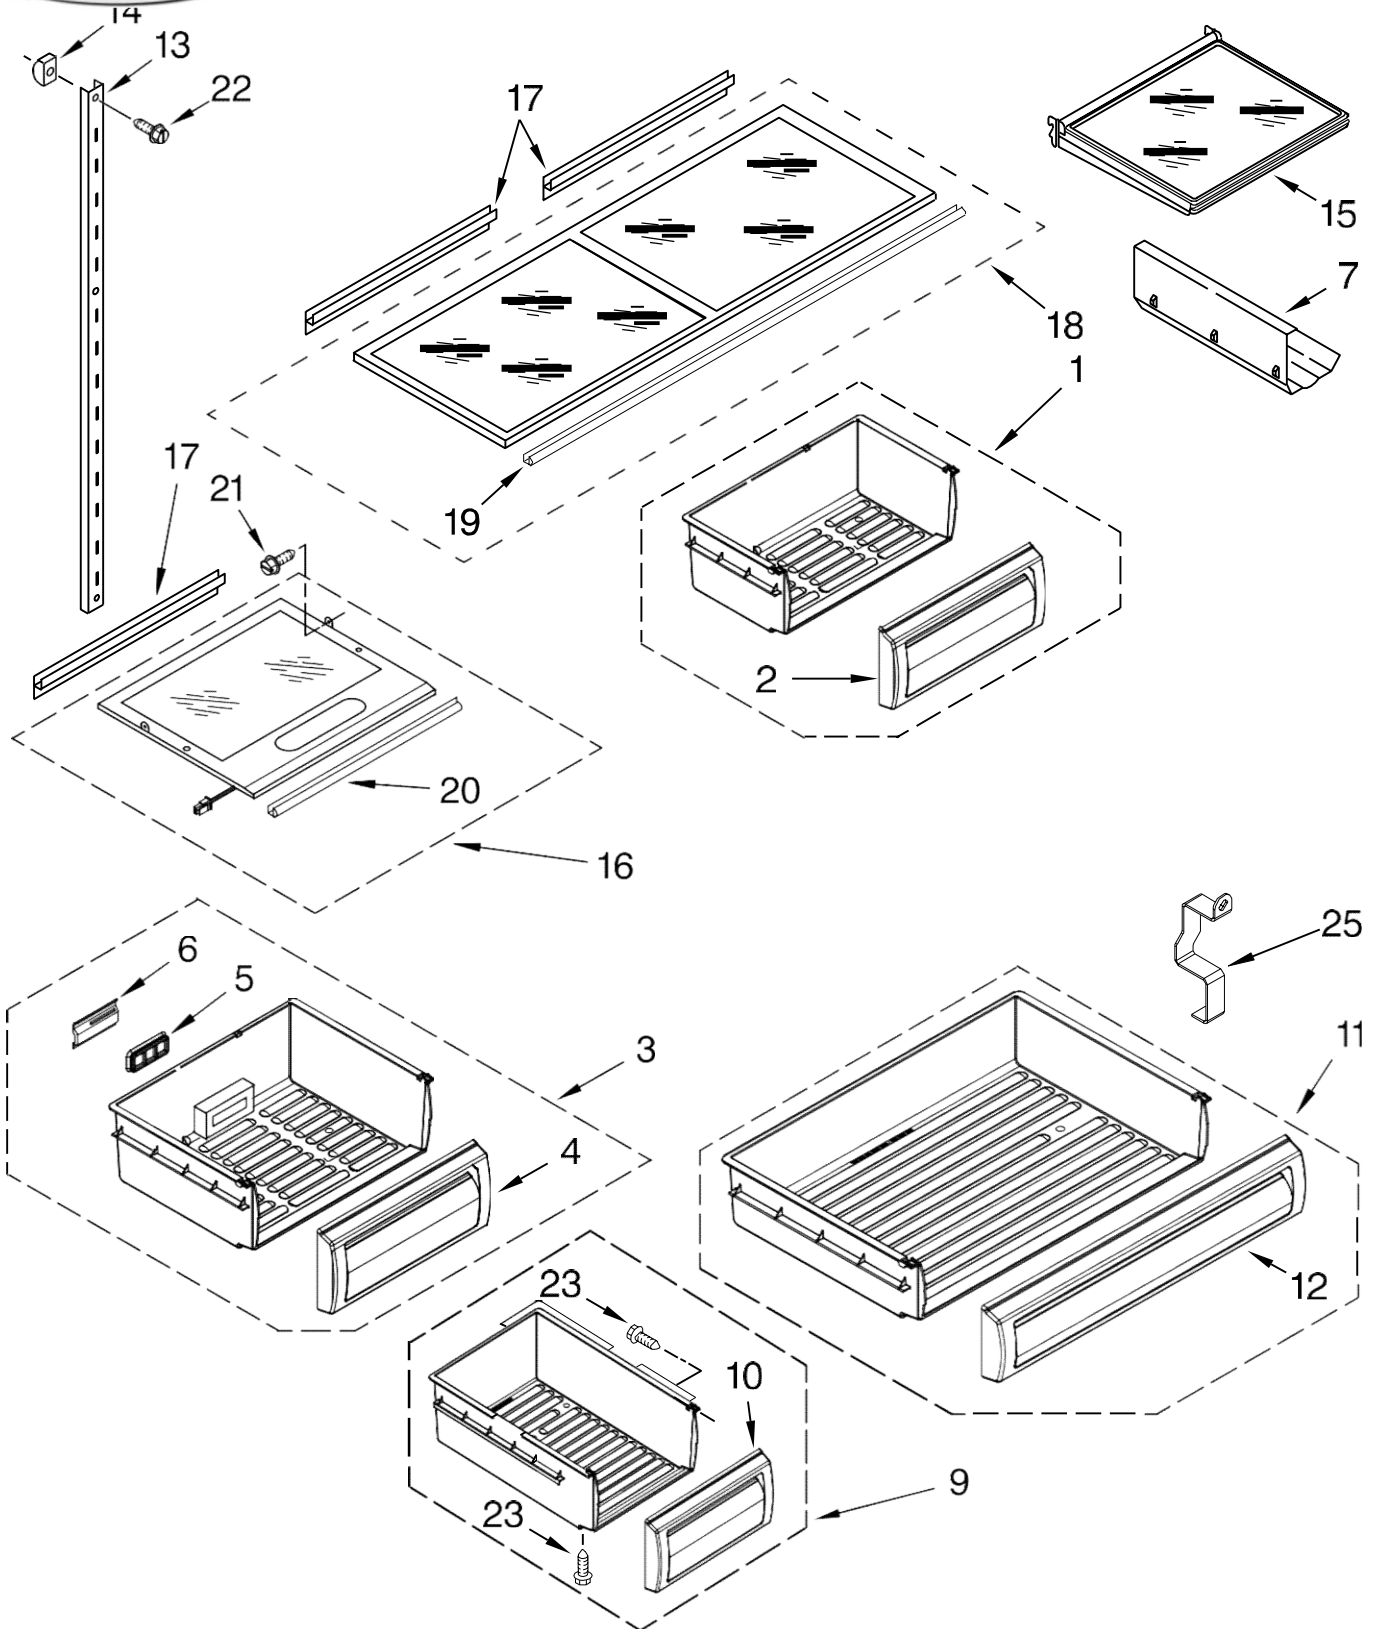

REFRIGERADOR KBFC42FTS02

FOR ORDERING INFORMATION REFER TO PARTS PRICE LIST

REFRIGERADOR KBFC42FTS02

Illus. No.	Part No.	DESCRIPTION
1		Crisper Pan Assembly (Includes # 2)
	2268173	Left
	2268171	Right
2	2256247	Front, Crisper Pan
3		Deli Pan Assembly (Incl. #4, 5 & 6)
	2317940	Left
	2317941	Right
4	2256365	Front, Deli Pan
5	2307810	Duct, Deli Pan
6	2317939	Air Deflector
7	2179404	Rack, Wine
9	2306174	Ice Pan Assembly (Includes # 10)
10	2306175	Front, Ice Pan
11	2327511	Freezer Pan Assembly (Includes # 12)
12	2256367	Front, Freezer Pan
13	2327314	Ladder, Shelf (4)
14	520965	Support, Ladder
15	2268246	Shelf (4)
16		Cover, Deli Bin
	2320665	Left
	2320667	Right
17	2309400	Gasket, Rear
18	2309045	Cover, Crisper
19	2309396	Gasket, Front (Crisper Cover)
20	2309395	Gasket, Front (2) (Deli Cover)
21	8281251	Screw
22	2006475	Screw
23	488886	Screw, 8-18 x 1/2
25		Locking Clip, Bin
	2327393	Right
	2327394	Left