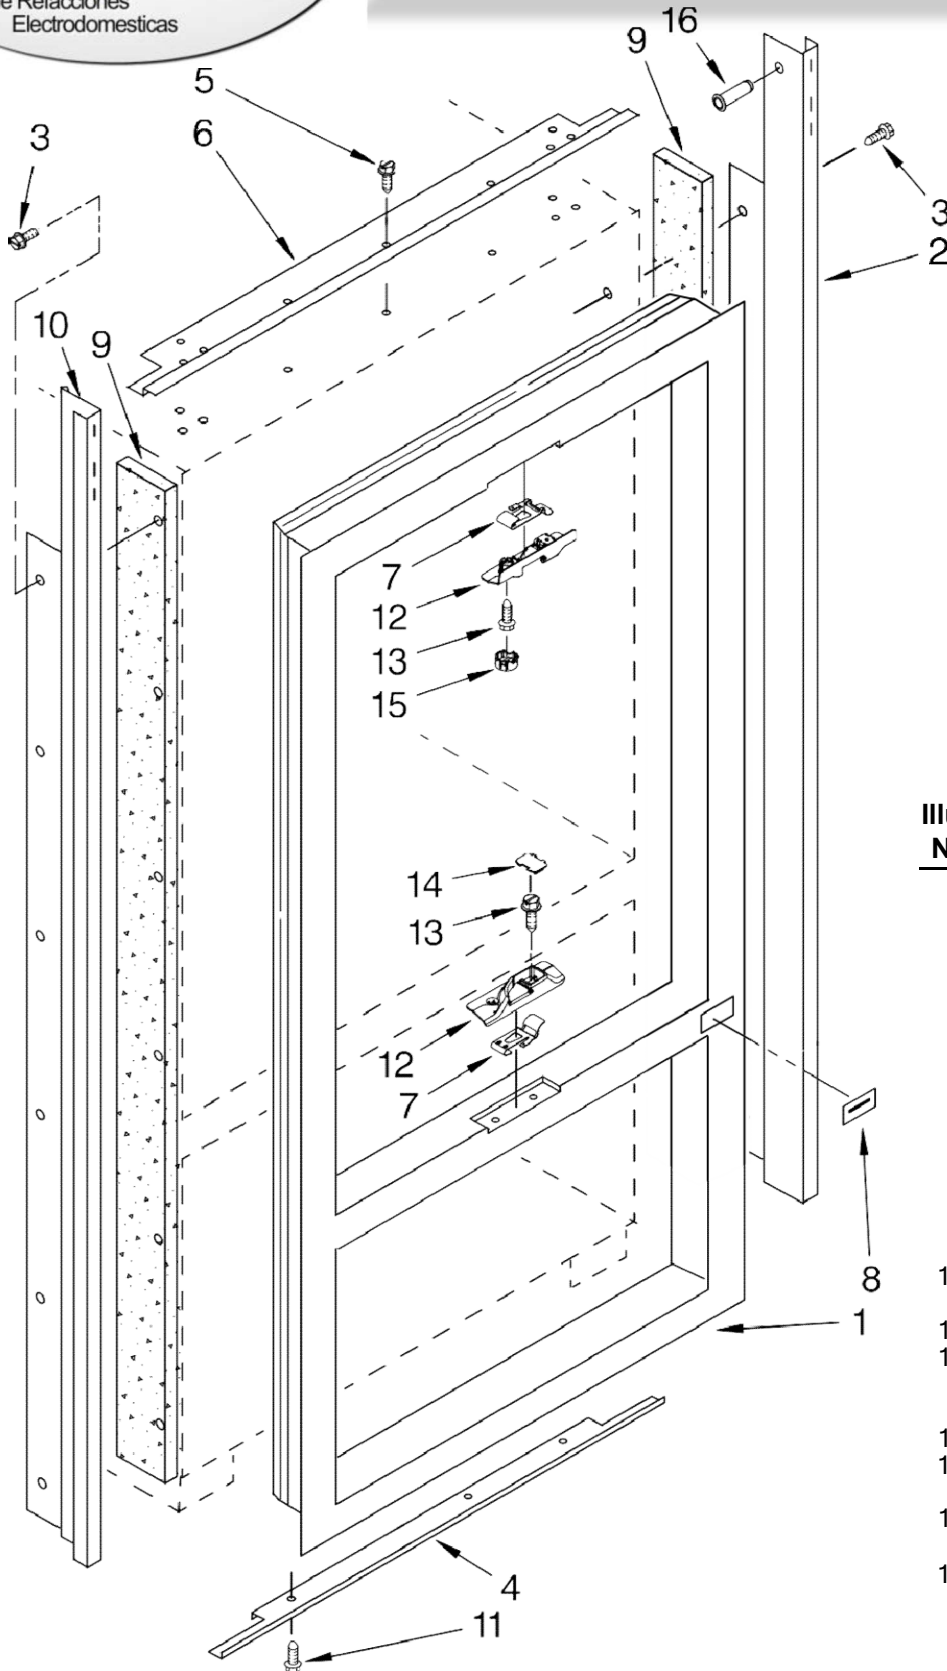

REFRIGERADOR KBFC42FTS02

Illus. No.	Part No.	DESCRIPTION
1		Breaker, Trim (Not Serviced)
2	2313911S	Cabinet Trim, Right Side
3	1163283	Screw
4	2316687	Cabinet Trim, Bottom
5	486194	Screw
6	2314017	Cabinet Trim, Top
7		Cam, Mullion
	2316857	Top
	2316858	Bottom
8	2005782	Cover, Hinge
9	2005925	Seal-Trim, Side
10	2313912S	Cabinet Trim, Left Side
11	489464	Screw, 8-18 x 1/2
12		Contact, Mullion
	2309230	Top
	2309231	Bottom
13	486194	Screw
14	2316899	Cover, Screw (2) (Square)
15	2317078	Cover, Screw (2) (Round)
16	W10121451	Nutsert (4)

FOR ORDERING INFORMATION REFER TO PARTS PRICE LIST