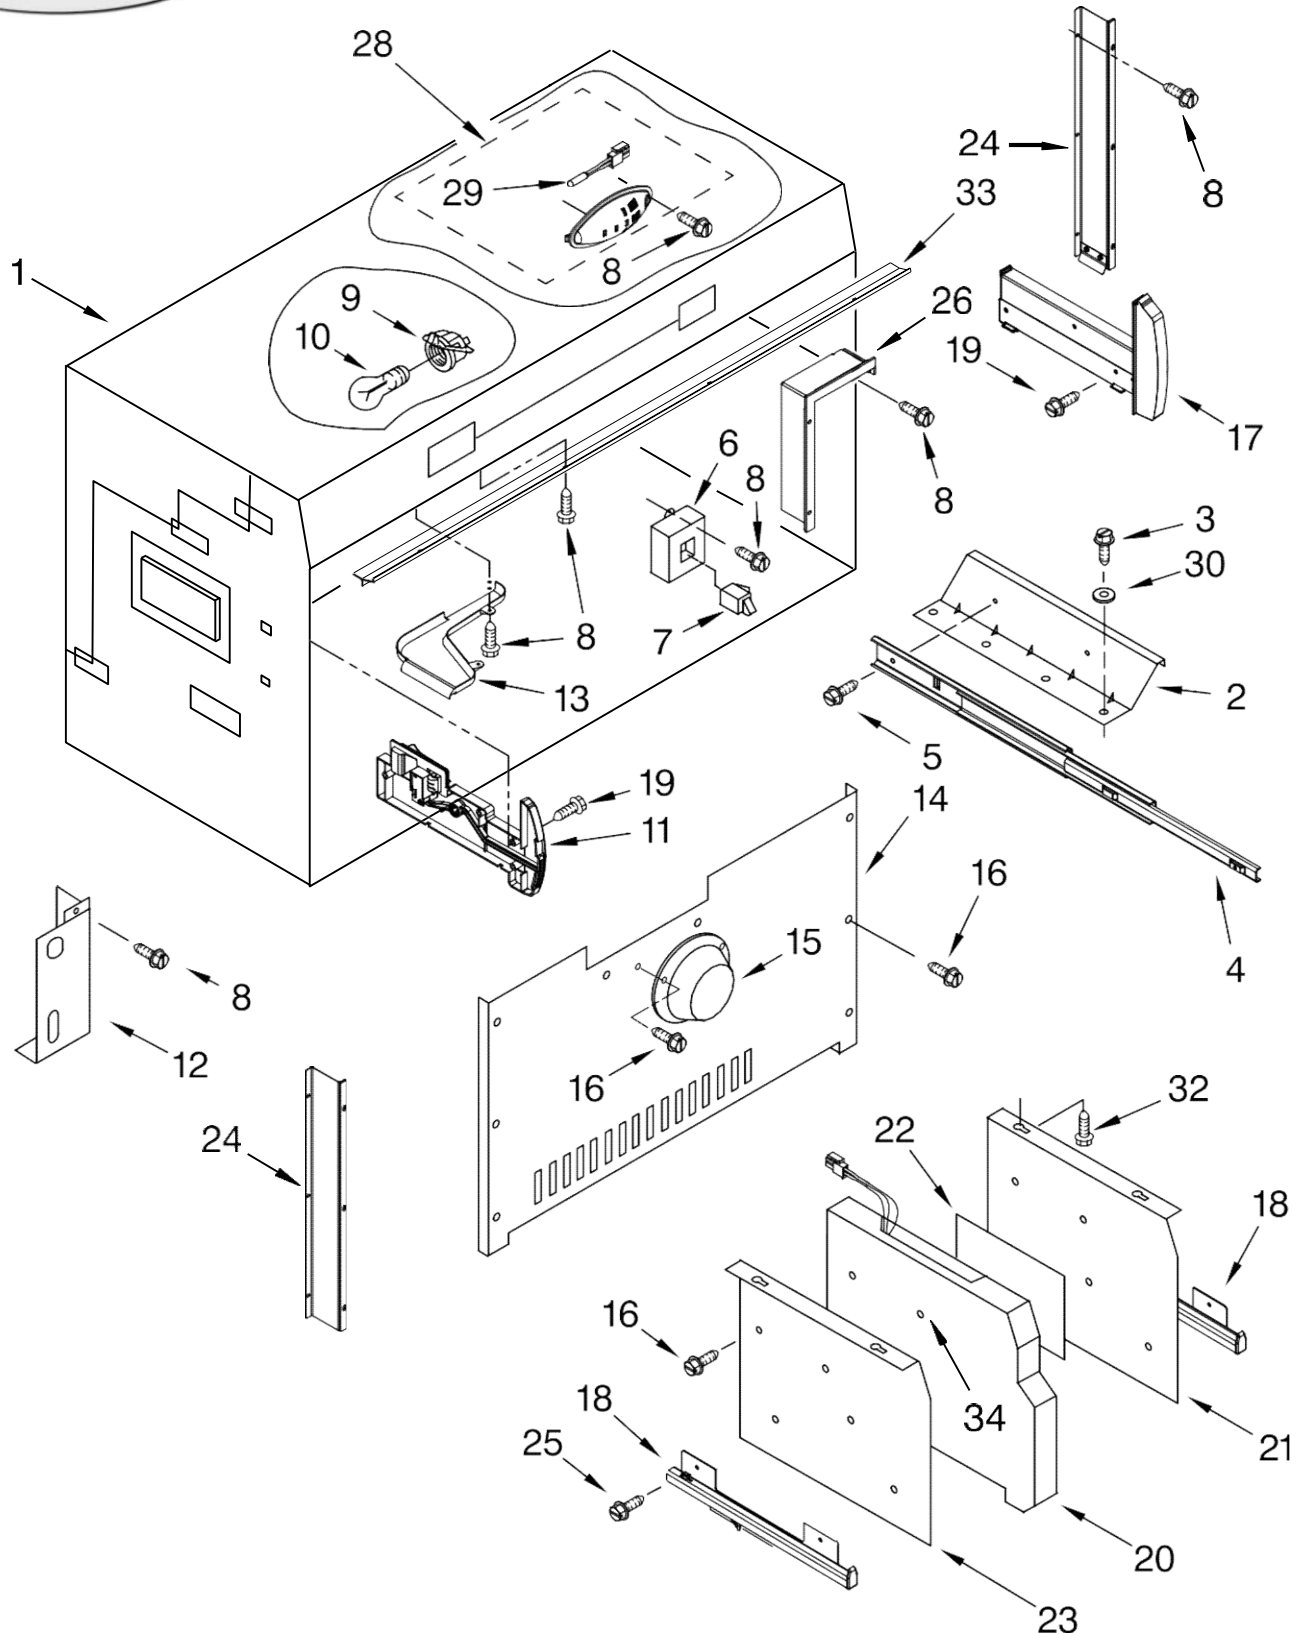

REFRIGERADOR KBFC42FTS03

FOR ORDERING INFORMATION REFER TO PARTS PRICE LIST

REFRIGERADOR KBFC42FTS03

Illus. No.	Part No.	DESCRIPTION
1		Liner, Freezer (Not Servicable)
2	2306425	Mounting Bracket, Drawer Slide (2)
3	W10071460	Screw
4	2320616	Drawer Slide, Freezer Basket (2)
5	W10061370	Screw
6	2314022	Cover, Light Switch
7	1118894	Switch, Rocker
8	486194	Screw
9	2223857	Socket, Light
10	2309101	Bulb, Light
11	2268299	Switch Assembly, Icemaker (Includes Emitter)
12	2306187	Cover, Wiring (Icemaker)
13	2317005	Duct, Air Flow (Icemaker)
14	2306100	Cover, Evaporator
15	2317829	Cover, Evaporator Fan
16	487539	Screw
17	2306106	Spacer, Drawer (Right Side)
18		Slide, Freezer Bin
	2306117	Left (2)
	2306116	Right (2)
19	488163	Screw
20	2317925	Divider, Freezer Bins (Includes Receiver)
21	2306104	Support, Slide (Right)
22	2317927	Shield
23	2306105	Support, Slide (Left)
24		Bracket, Evaporator Cover
	2320512	Left Side
	2317893	Right Side
25	488163	Screw
26	W10121940	Bracket, Air Return
28	2317844	Thermistor Assy
29	2188820	Thermistor
30	W10075920	Washer
32	8533928	Screw
33	W10135430	Air Deflector Asy
34	2198643	Lens, Receiver