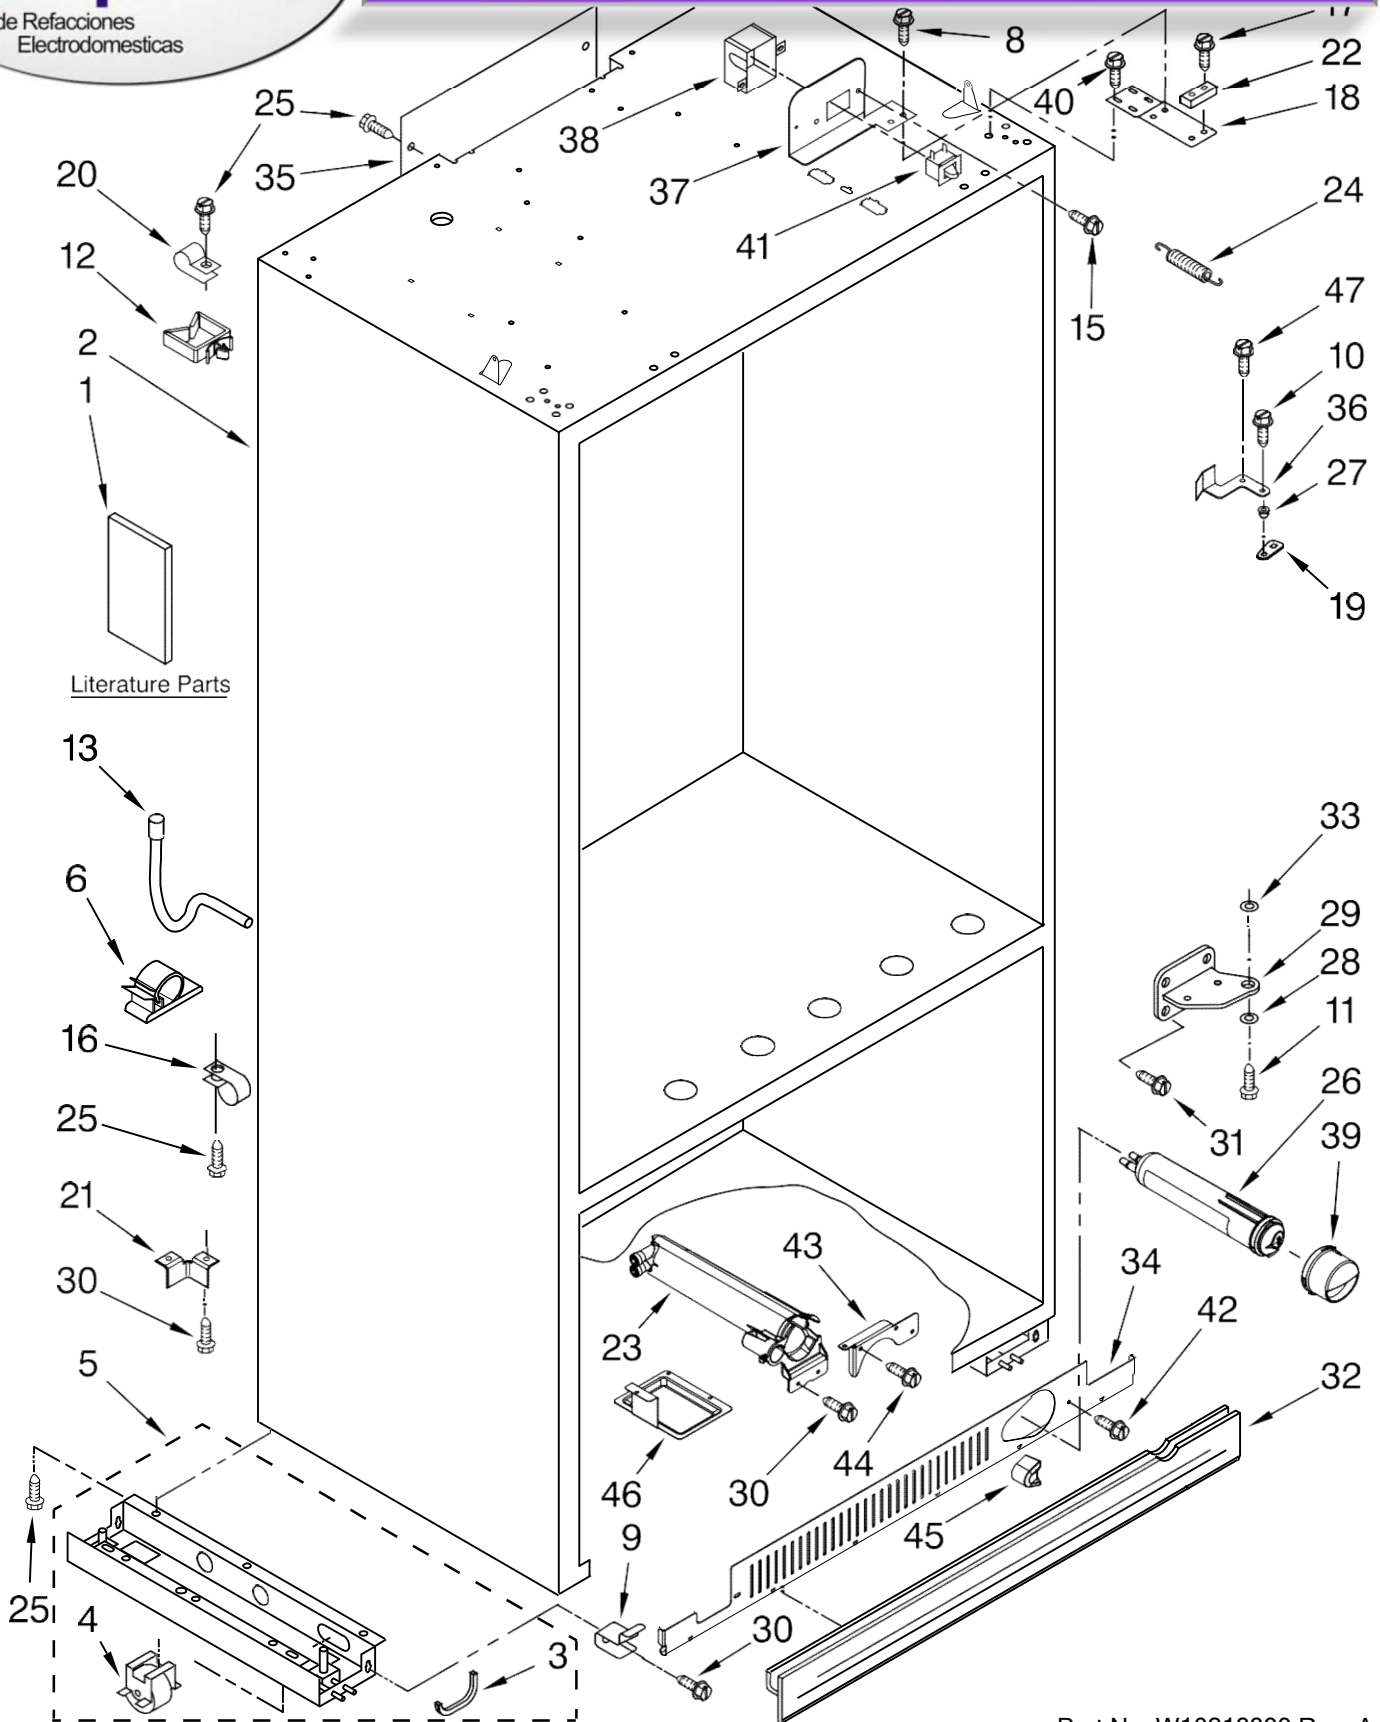

REFRIGERADOR KBFC42FTS03

Literature Parts

FOR ORDERING INFORMATION REFER TO PARTS PRICE LIST

Part No. W10218399 Rev. A

REFRIGERADOR KBFC42FTS03

Illus. No.	Part No.	DESCRIPTION	Illus. No.	Part No.	DESCRIPTION	Illus. No.	Part No.	DESCRIPTION
1		Literature Parts	9	2307640	Mounting Bracket, Grille	29	2302889	Hinge, Bottom Refrigerator Door
	2320682	Use & Care Guide	10 W	10004850	Screw	30	489464	Screw, 8-18 x 1/2
	W1020580	Energy Guide	11	488234	Screw 8-32 x 1/4	31	489282	Screw
	W1015983	Service & Wiring Sheet	12 W	10129069	Clip (6)	32	2209025B	Skirt, Grille (Bottom)
	2317849	Main Control Service Sheet	13	2314064	Tube, Drain	33	2314023	Bushing, Hinge (2)
	2317840	Modular Icemaker Service Sheet	15	487415	Screw, 8-18 x 3/8	34	2325188B	Grille Base, Front
	2320680	Installation Instructions	16	2208136	Clamp, Tube	35	2215612	Cover, Air Duct Arm, Extension
2		Cabinet (Not A Serviceable Part)	17	W1000507	Screw, Door Stop	36	2266882	Right
3	2307584	Grommet, Crossover Tube	18	2316759	Hinge, Door Refrigerator Top		2266881	Left
4	W10138054	Roller, Front & Rear (4)	19	2320509	Cam-Closer, Door	37	2221097	Bracket, Switch Right
5		Support, Leveler Assembly	20	2221070	Clamp, Tube		2221096	Left
6	2004514	Clip, Conduit Right Side	21	2006617	Bracket, Support Door	38	2215938	Cover, Switch
	W10163493	Left Side	22	2316758	Stop, Door	39	2260518B	Cap, Water Filter
	W10163491		23	2260526	Housing, Water Filter	40	8533913	Screw
8	8281164	Screw	24	2004517	Spring, Door Closure	41	1118894	Switch, Rocker Arm (2)
			25	486194	Screw	42	W10005050	Screw, 8-18 x 1/2
			26	4396841	Filter, Water	43	2318190	Bracket, Mounting (Filter)
			27	2316859	Bushing-Arm, Extension	44	8281163	Screw 8-16 x 1/2
			28	2004994	Bushing, Hinge (2) (Lock-Adjustable)	45	2260503B	Button, Filter
						46	2318189	Tray, Drip Filter
						47	8533980	Screw