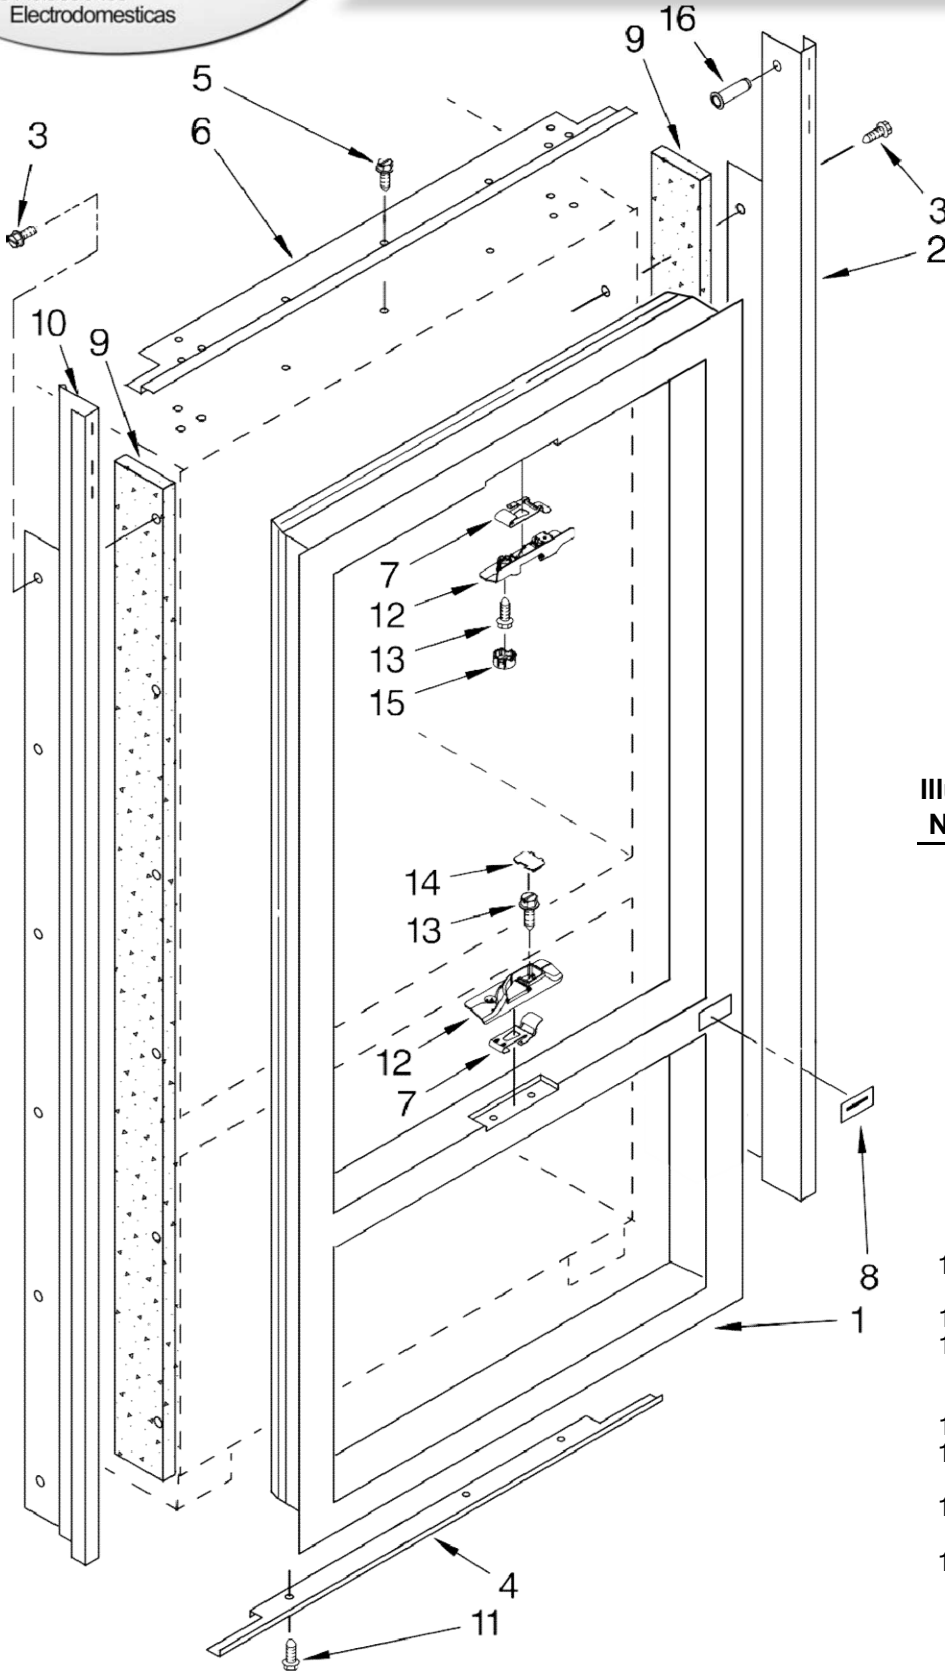

REFRIGERADOR KBFC42FTS03

Illus. No.	Part No.	DESCRIPTION
1		Breaker, Trim (Not Serviced)
2	W10132472	Cabinet Trim, Right Side
3	1163283	Screw
4	2316687	Cabinet Trim, Bottom
5	486194	Screw
6	2314017	Cabinet Trim, Top
7		Cam, Mullion
	2316857	Top
	2316858	Bottom
8	2005782	Cover, Hinge
9	2005925	Seal-Trim, Side
10	W10132541	Cabinet Trim, Left Side
11	489464	Screw, 8-18 x 1/2
12		Contact, Mullion
	2309230	Top
	2309231	Bottom
13	486194	Screw
14	2316899	Cover, Screw (2) (Square)
15	2317078	Cover, Screw (2) (Round)
16	W10121451	Nutsert (4)

FOR ORDERING INFORMATION REFER TO PARTS PRICE LIST