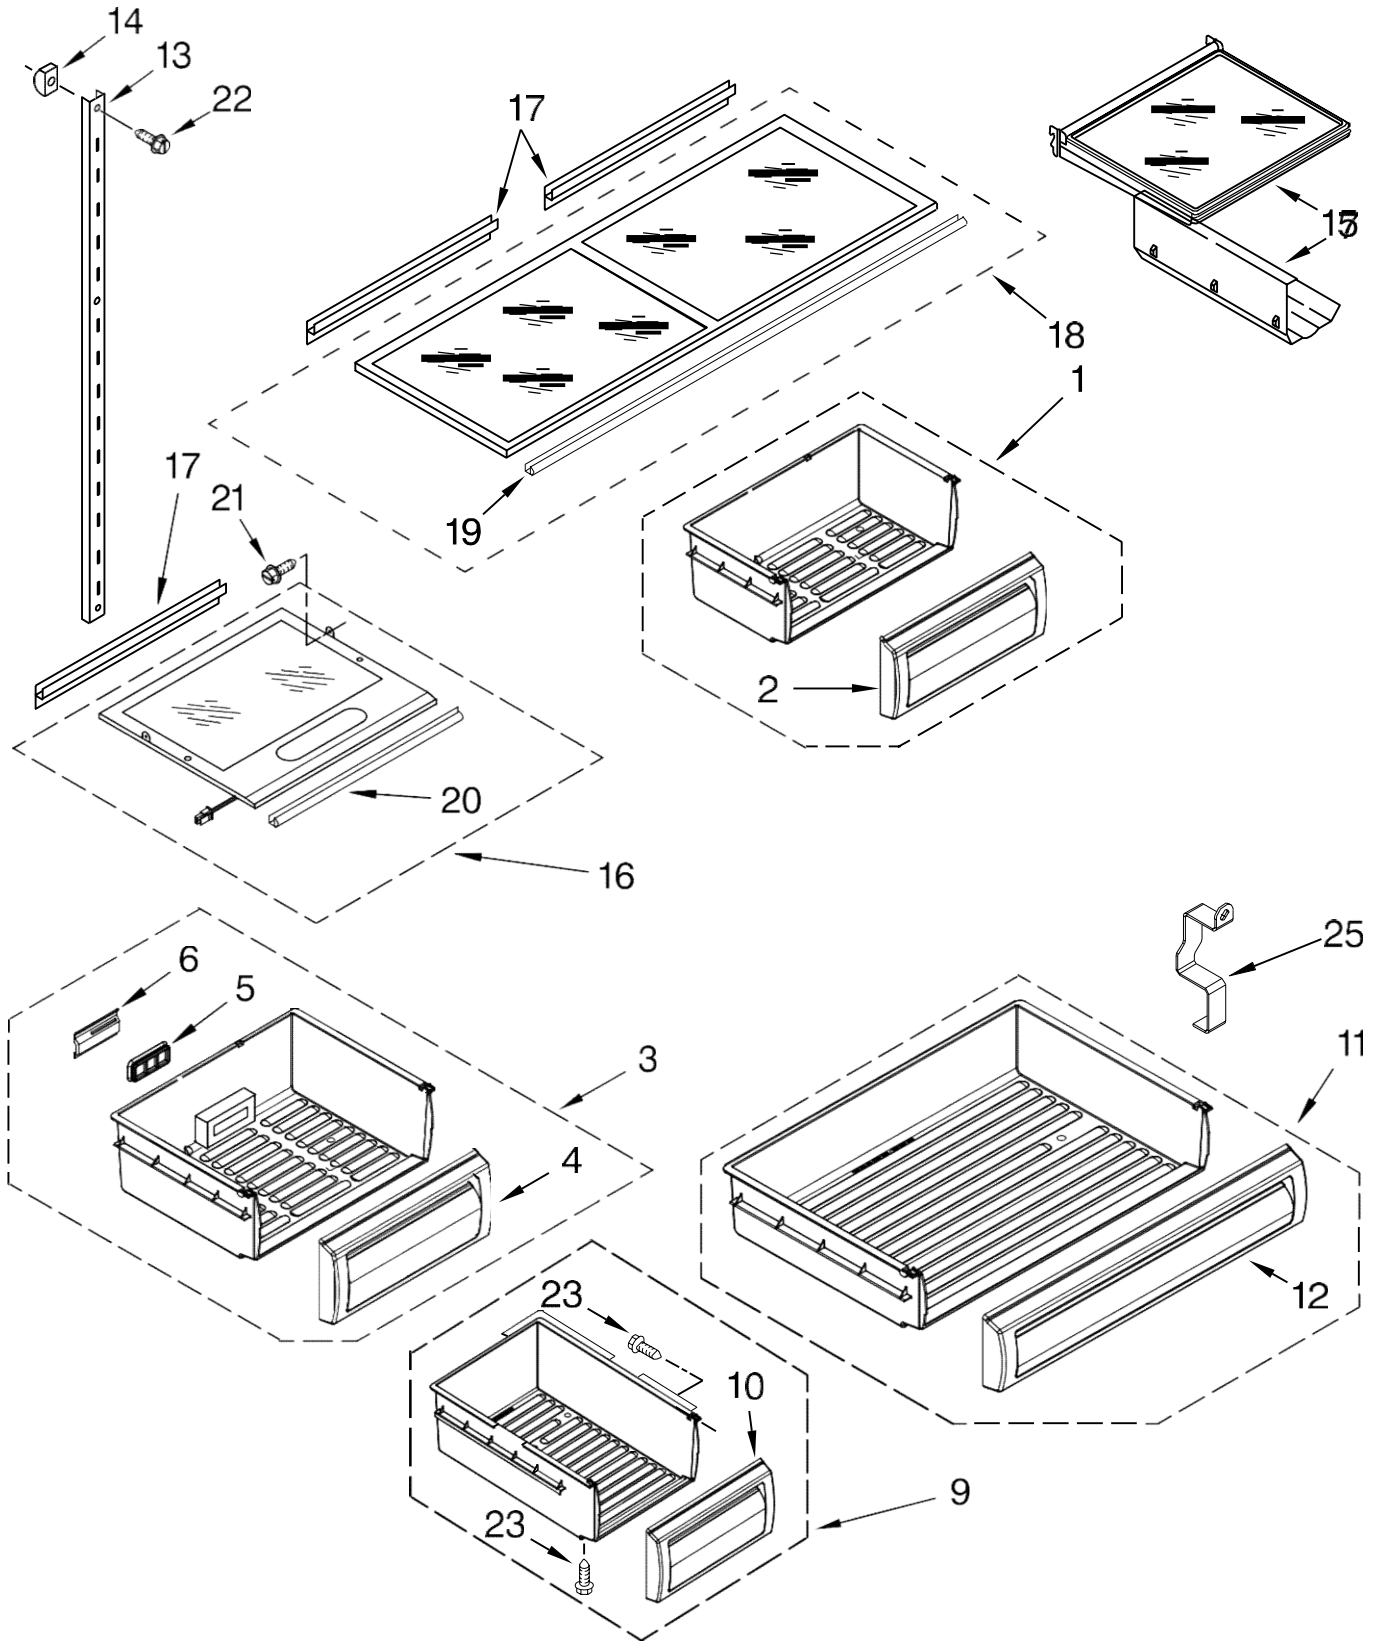

REFRIGERADOR KBFC42FTS03

FOR ORDERING INFORMATION REFER TO PARTS PRICE LIST

REFRIGERADOR KBFC42FTS03

Illus. No.	Part No.	DESCRIPTION
1		Crisper Pan Assembly (Includes # 2)
	2268173	Left
	2268171	Right
2	2256247	Front, Crisper Pan
3		Deli Pan Assembly (Incl. #4, 5 & 6)
	2317940	Left
	2317941	Right
4	2256365	Front, Deli Pan
5	2307810	Duct, Deli Pan
6	2317939	Air Deflector
7	2179404	Rack, Wine
9	2306174	Ice Pan Assembly (Includes # 10)
10	2306175	Front, Ice Pan
11	2327511	Freezer Pan Assembly (Includes # 12)
12	2256367	Front, Freezer Pan
13	2327314	Ladder, Shelf (4)
14	520965	Support, Ladder
15	2268246	Shelf (4)
16		Cover, Deli Bin
	2320665	Left
	2320667	Right
17	2309400	Gasket, Rear
18	2309045	Cover, Crisper
19	2309396	Gasket, Front (Crisper Cover)
20	2309395	Gasket, Front (2) (Deli Cover)
21	8281251	Screw
22	2006475	Screw
23	488886	Screw, 8-18 x 1/2
25		Locking Clip, Bin
	2327393	Right
	2327394	Left