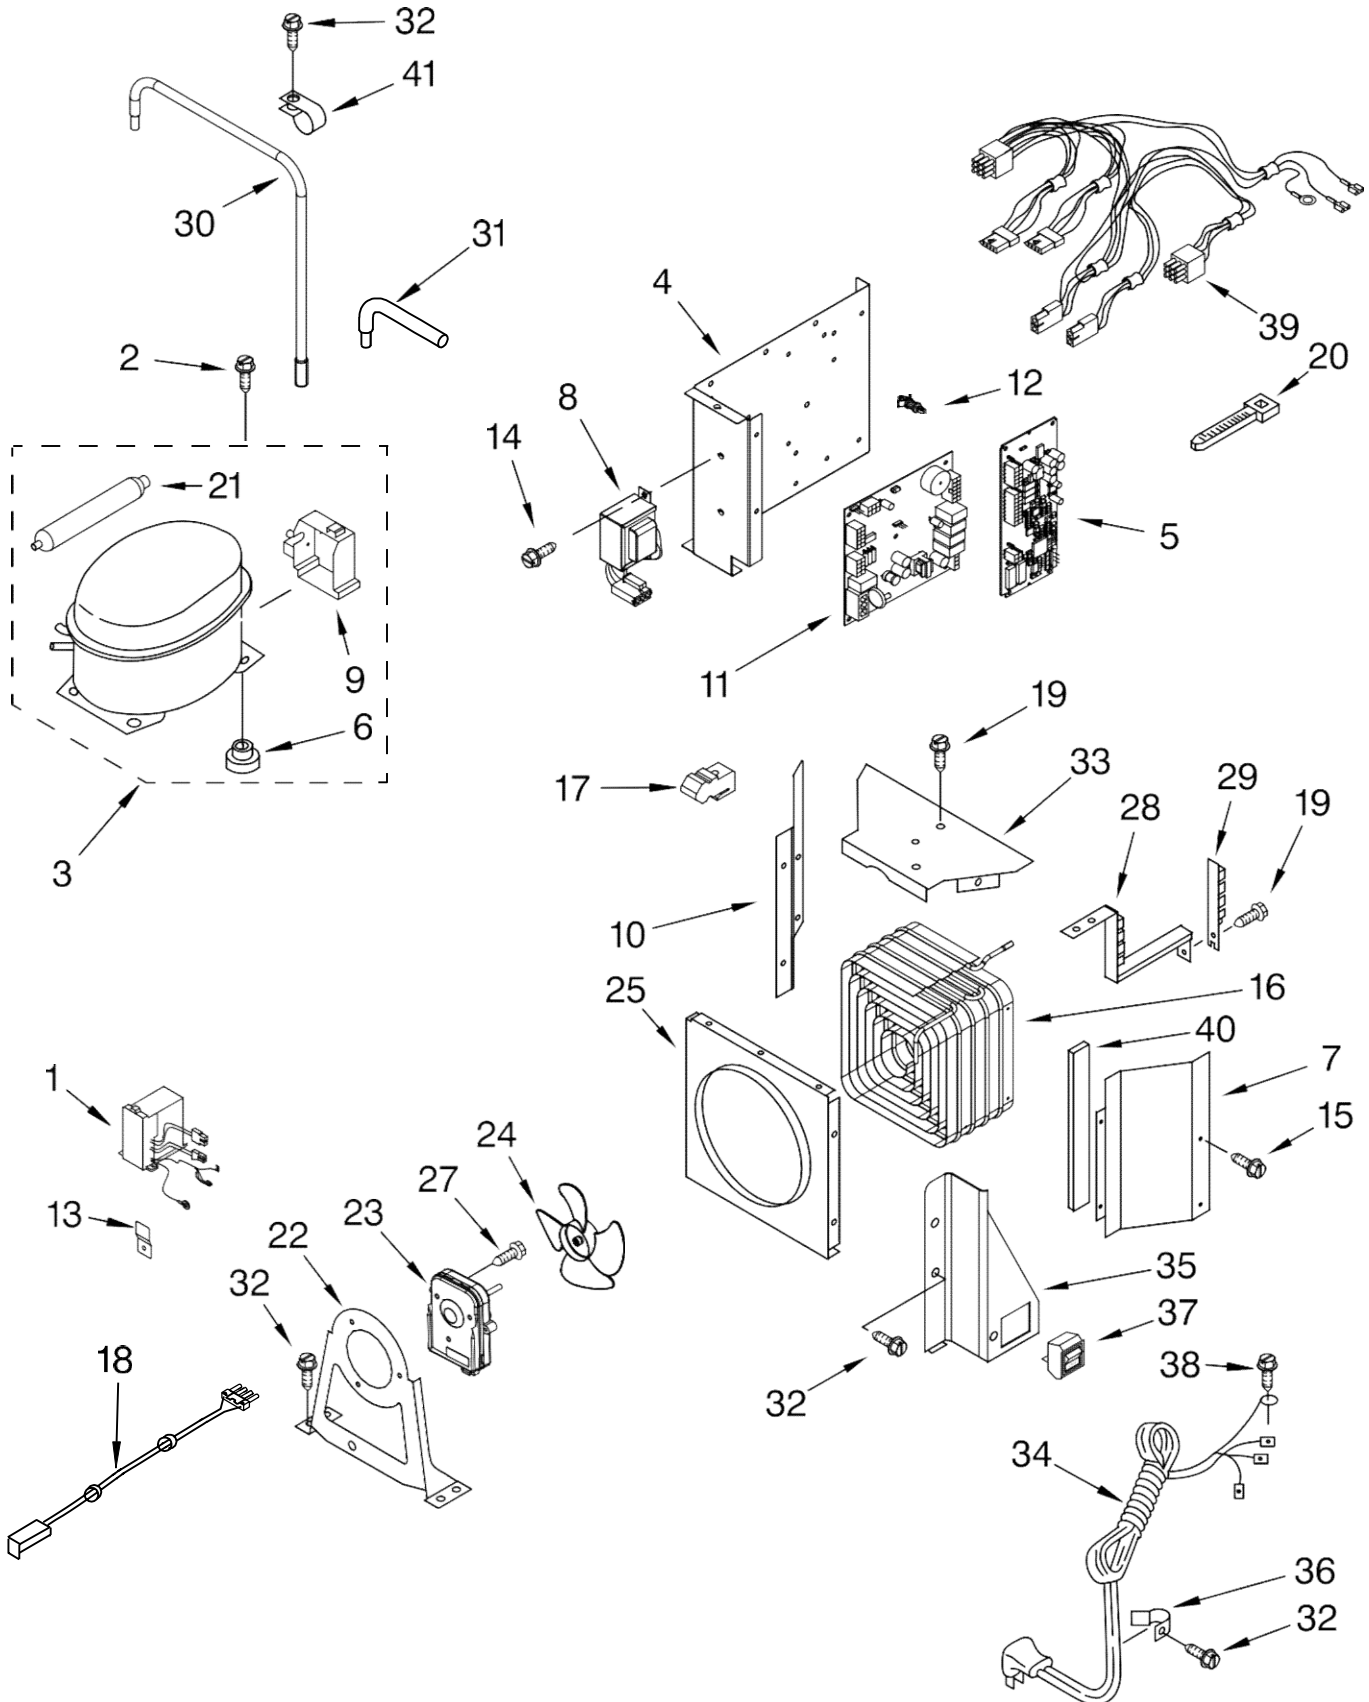

REFRIGERADOR KBFC42FTS03

FOR ORDERING INFORMATION REFER TO PARTS PRICE LIST

REFRIGERADOR KBFC42FTS03

Illus. No.	Part No.	DESCRIPTION
1	W1013344	Inverter Box
2	489373	Screw, Compressor Mounting (4)
3	2302967	Compressor Assy (Includes Items 6, 9 & 21) (Also Order 876765 Tube Kit)
4	2307683	Housing, Control Board
5	2303091	Control Board
6	1100826	Grommet, Mounting
7	2309002	Support, Condenser (Right)
8	2303033	Transformer
9	2215676	Terminal Cover
10	2309001	Support, Condenser (Left)
11	W10802701	Control Board
12	2203075	Spacer (9)
13	2256328	Bracket, Inverter Box
14	487415	Screw
15	1157158	Screw
16	2307998	Condenser
17	2309431	Grommet (2)
18	2310207	Wire, Jumper

Illus. No.	Part No.	DESCRIPTION
19	489399	Screw
20	2155774	Wire Tie
21	W10175593	Drier
22	W10136614	Bracket, FanMotor
23	2188875	Motor, Fan
24	W1013948	Blade, Fan
25	2003169	Orifice, Fan
27	8533993	Screw
28	2317031	Bracket, Vibration (Condenser)
29	2317030	Arm, Vibration (Condenser)
30	2307566	Tube, Transition (Condenser/Drier)
31	2194319	Tube, Process
32	486194	Screw
33	2309000	Cover, Condenser
34	2310251	Service Cord
35	2307684	Bracket, Mounting (Power Switch)
36	549193	Clamp, Cord
37	2266802	Switch, Power Disconnect
38	487294	Screw, Ground
39	W10123227	Wiring Harness, Unit Compartment
40	2309432	Gasket, Condenser
41	488937	Clamp, Tube

Illus. No.	Part No.	DESCRIPTION

Following Parts Not Illustrated and Optional Parts Not Included

978025	Valve, Access (1/4")
978026	Valve, Access (5/16")
978027	Valve, Access (3/8")
978028	Valve, Access (1/2")
978029	Valve, Access (5/8")
978030	Valve, Access (3/4")
876764	Valve, Access (3/16")

REFRIGERANT CHARGE

6.25 oz.
(R-134A)