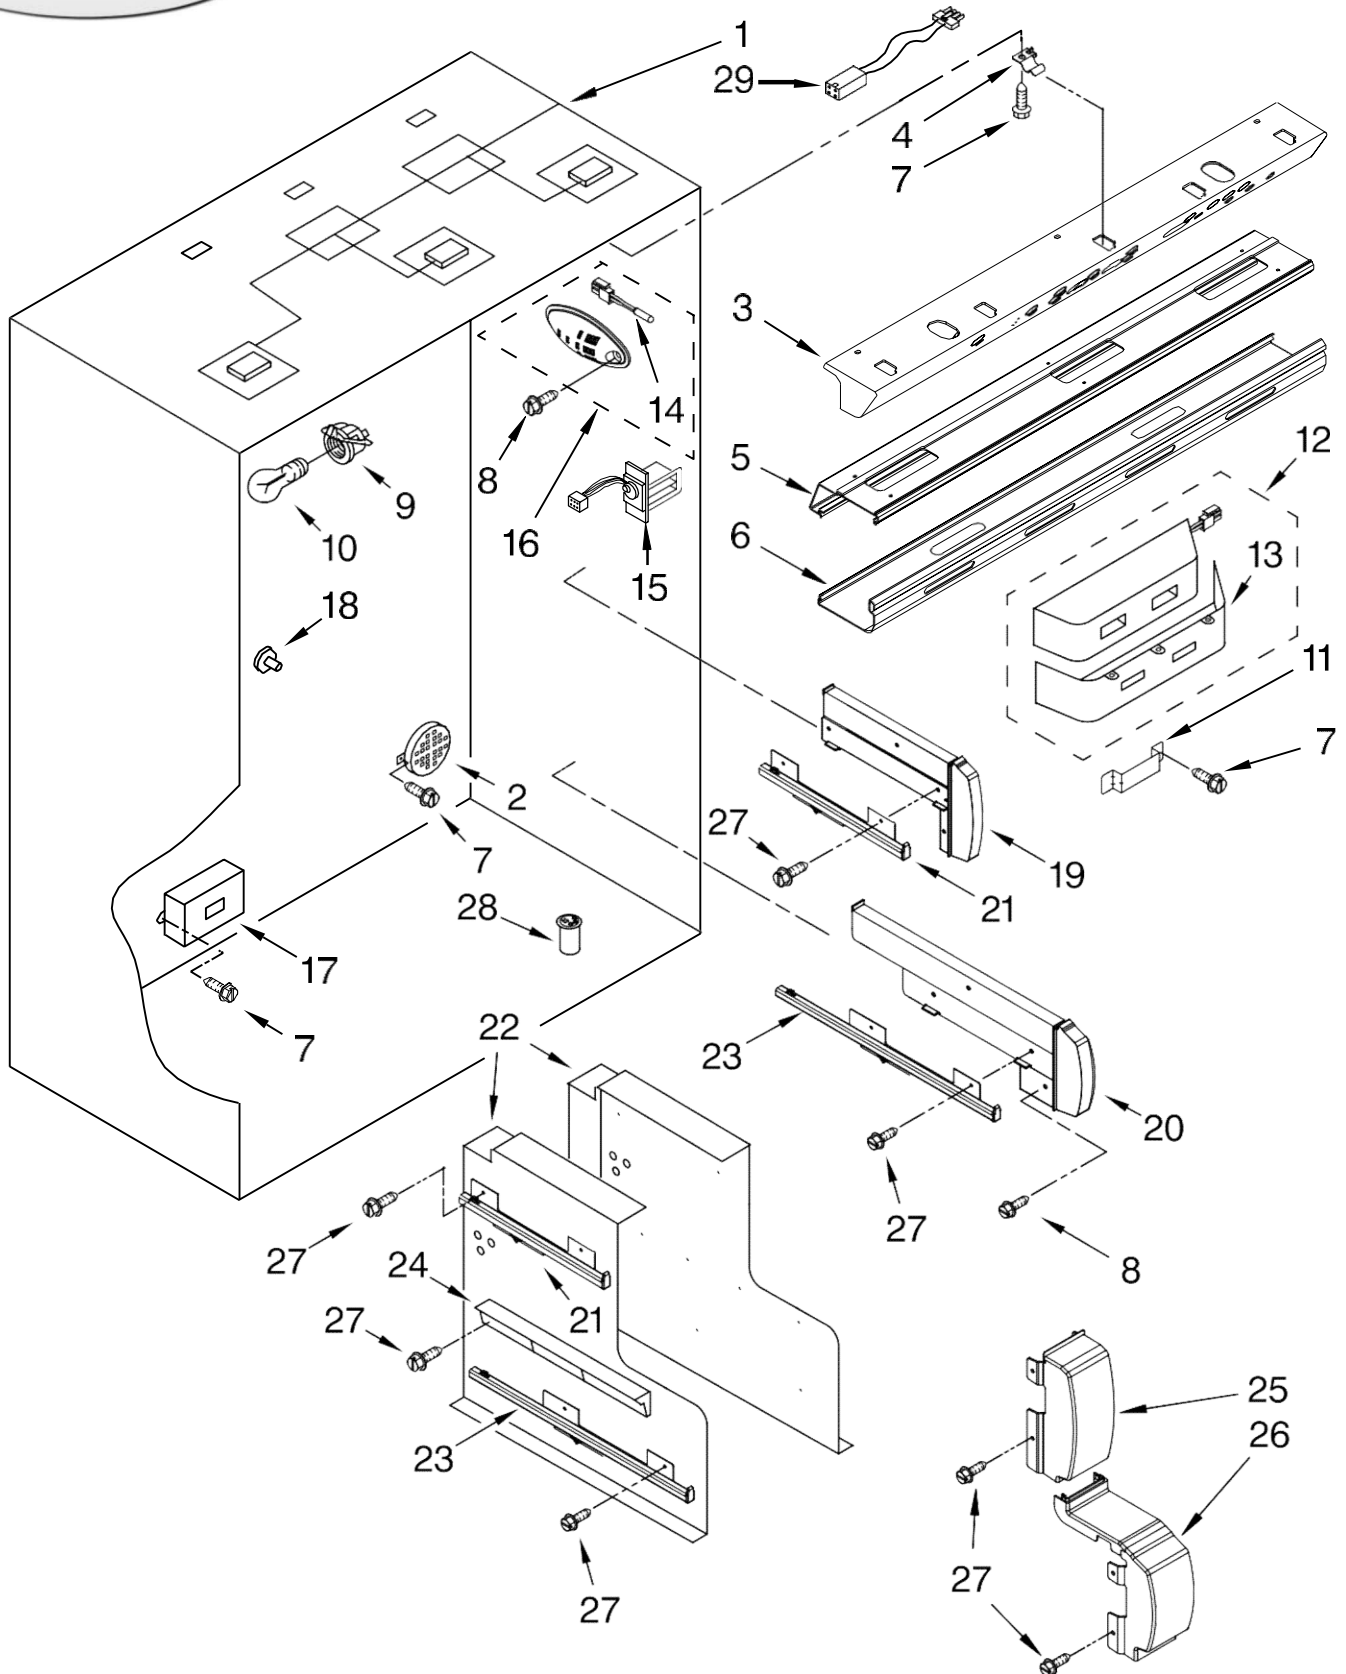

REFRIGERADOR KBFC42FTS03

FOR ORDERING INFORMATION REFER TO PARTS PRICE LIST

REFRIGERADOR KBFC42FTS03

Illus. No.	Part No.	DESCRIPTION
1		Liner, Refrigerator (Not Servicable)
2	2317004	Cover, Air Return (2)
3	2320663	Control Box
4	2317000	Clip, Control Box
5	2324969	Bracket, Control Box
6	2309248	Shield, Light
7	487539	Screw, 8-15 x 1/2
8	488163	Screw
9	2223857	Socket, Light (3)
10	2326255	Bulb, Light (3)
11	2317917	Clip, Diffuser Cover
12	2320523	Diffuser Assembly
13	2320519	Cover, Diffuser
14	2188820	Thermistor
15	2221296	Air Baffle Assy
16	2317844	Thermistor Assy
17	2268249	Diffuser, Crisper (Complete)(2)
18	2196483	Stud, Shelf
19		Spacer, Crisper
	2268331	Left
	2268332	Right
20		Spacer, Deli
	2306475	Left
	2306474	Right
21		Slide, Crisper Pan
	2302952	Left (2)
	2302953	Right (2)
22		Center Support
	2320551	Left Half
	2320550	Right Half
23		Slide, Deli Pan
	2302956	Left (2)
	2302957	Right (2)
24	2314054	Support, Deli Cover (2)
25	2309083	Cover, Center (Crisper Pans)
26	2318008	Cover, Center (Deli Pans)
27	W10001160	Screw, 8-32 x 1/2
28	2171931	Valve, Tube-Body
29	2310164	Wire, Jumper