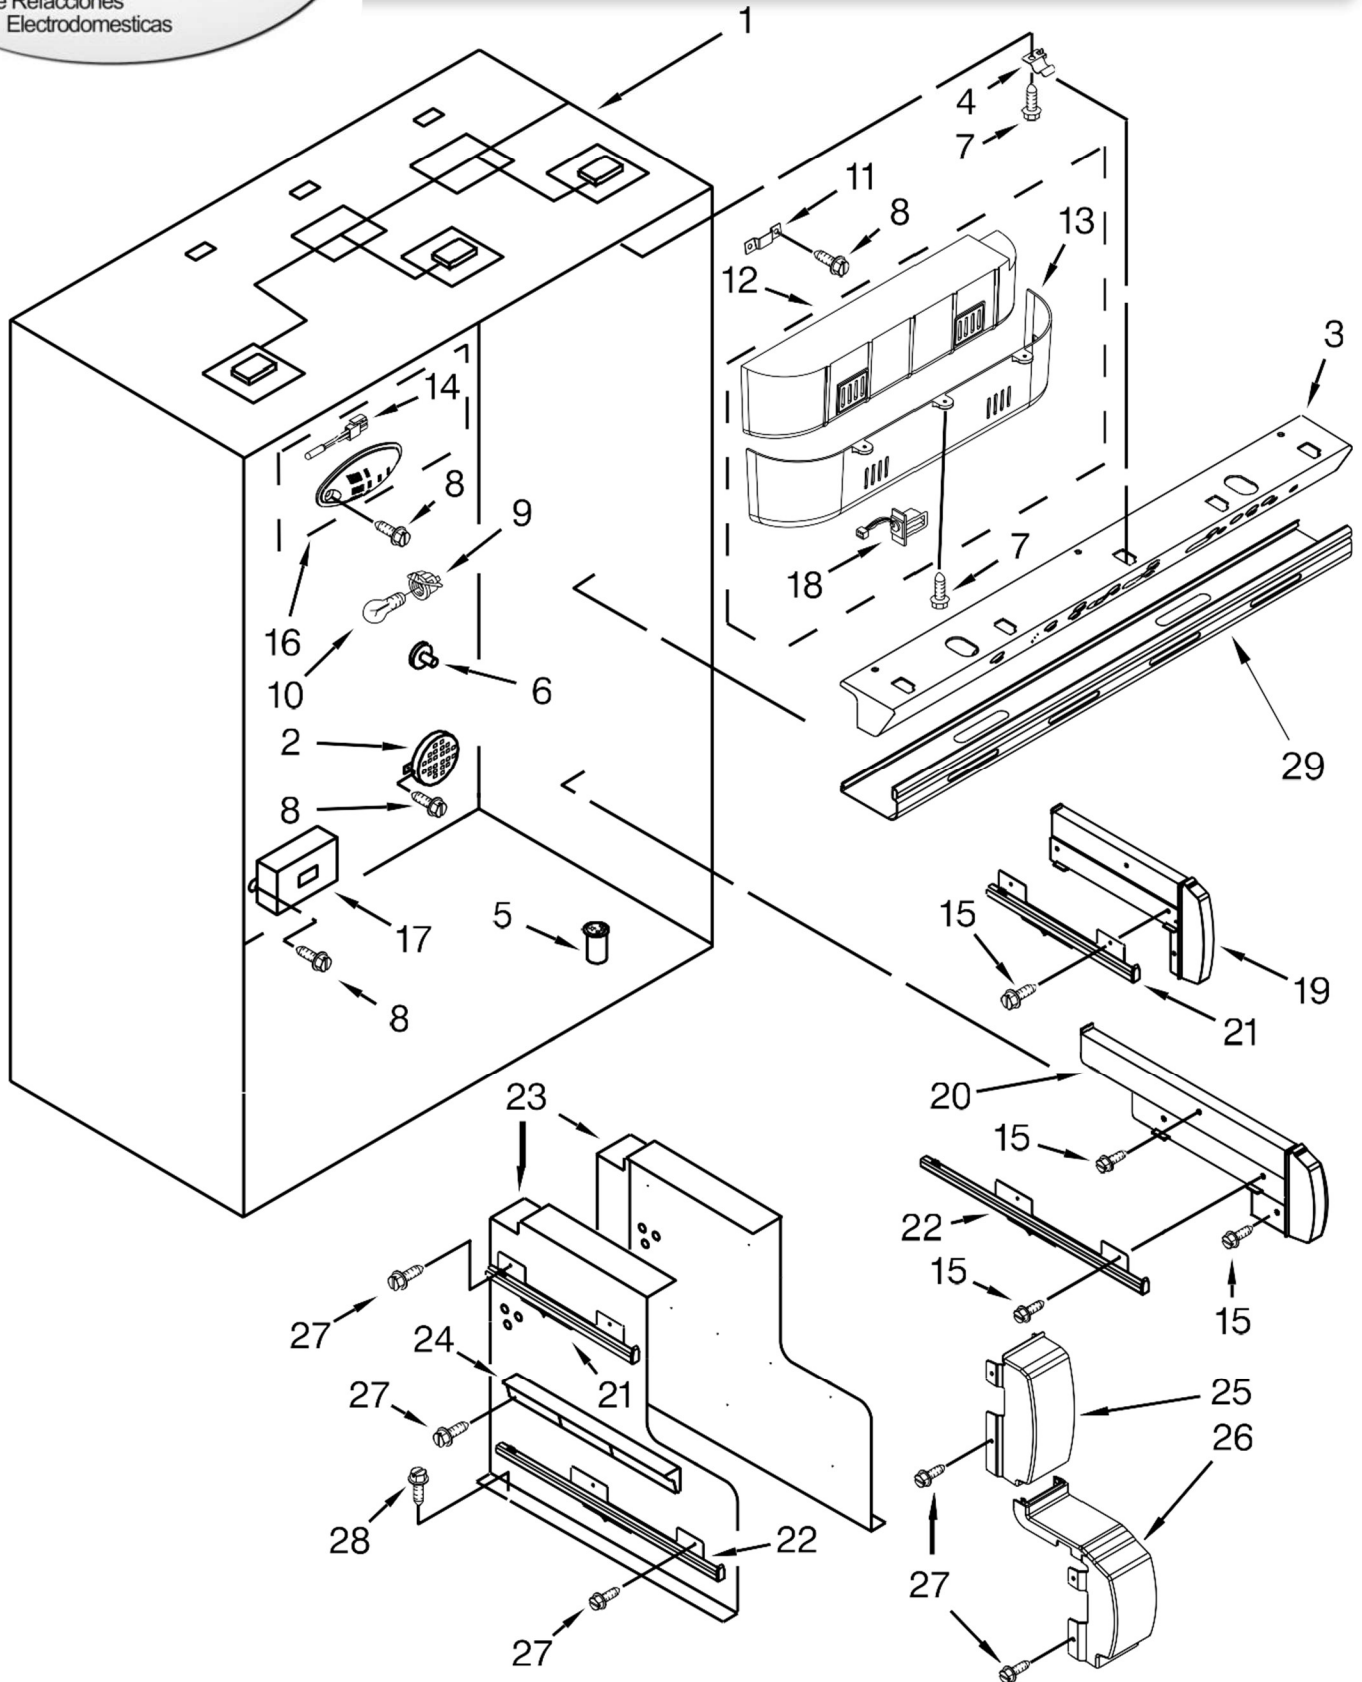

REFRIGERADOR KBFC42FTS06

REFRIGERADOR KBFC42FTS06

<u>Illus. No.</u>	<u>Part No.</u>	<u>Description</u>
1		Liner, Refrigerator (Not Serviced)
2	2317004	Cover, Air Return
3	W10468946	Control Box, Complete
4	2317000	Clip, Control Box
5	2171931	Valve Tube, Body
6	W10173127	Assembly, Shelf Stud
7	8281163	Screw (Stainless)
8	487539	Screw (Stainless)
9	W10191429	Socket, Light
10	2326255	Bulb, Light
11	2317917	Clip, Diffuser Cover
12	2320523	Diffuser Assembly
13	2320519	Cover, Diffuser
14	2188820	Thermistor

<u>Illus. No.</u>	<u>Part No.</u>	<u>Description</u>
15	488163	Screw
16	2317844	Assembly, Thermistor
17	2268249	Diffuser, Crisper (Complete)
18	2221296	Air Baffle Assembly
19		Spacer, Crisper
	2268331	Left Hand
	2268332	Right Hand
20		Spacer, Deli
	2306475	Left Hand
	2306474	Right Hand
21		Slide, Crisper Pan
	2302952	Left Hand
	2302953	Right Hand
22		Slide, Deli Pan
	2302956	Left Hand
	2302957	Right Hand

<u>Illus. No.</u>	<u>Part No.</u>	<u>Description</u>
23		Center Support
	2320551	Left Hand
	2320550	Right Hand
24	2314054	Support, Deli Cover
25	2309083	Cover, Center (Crisper Pans)
26	2318008	Cover, Center (Deli Pans)
27	W10001160	Screw
28	8533928	Screw (Stainless)
29	2309248	Shield, Light