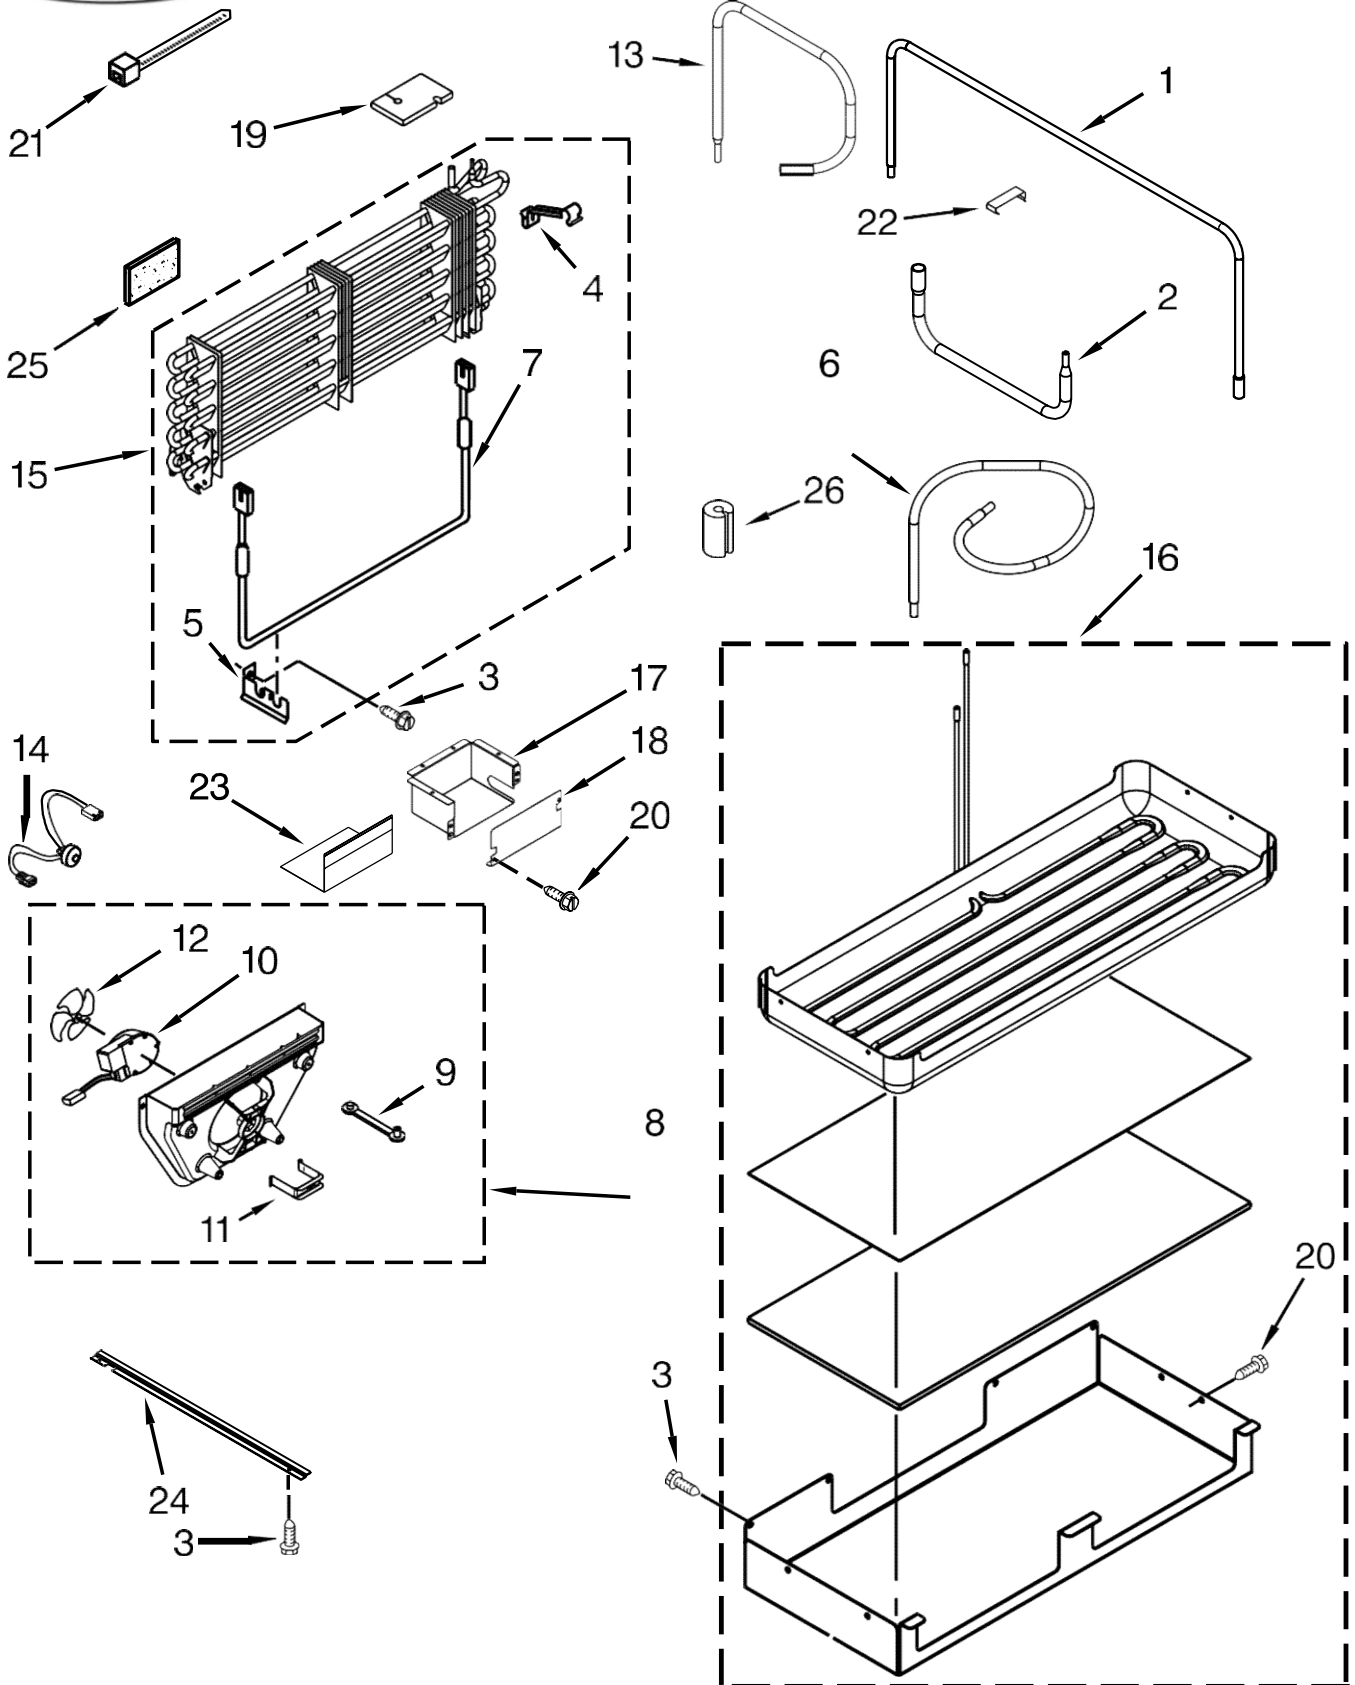

REFRIGERADOR KBFC42FTS06

REFRIGERADOR KBFC42FTS06

<u>Illus. No.</u>	<u>Part No.</u>	<u>Description</u>
1	2309072	Tube, Transition (Condenser/Drain Pan)
2	W10388653	Tube, Transition (Drier/Restrictor)
3	486194	Screw
4	2307944	Clip, Evaporator Heater
5	2307945	Bracket, Mounting
6	W10431124	Suction Tube, Oil Trap
7	W10219166	Heater, Defrost
8	W10321092	Scroll Assembly
9	W10321090	Grommet, Motor

<u>Illus. No.</u>	<u>Part No.</u>	<u>Description</u>
10	W10436861	Motor, Fan
11	W10260421	Retainer, Fan Motor
12	2169142	Blade, Fan
13	W10404239	Tube, Discharge Assembly
14	W10139165	Harness, Bi-Metal
15	W10195924	Evaporator Assembly
16	W10281063	Drain Pan Assembly
17	W10316077	Cover, Bottom Wiring
18	W10321048	Cover, Wire Box

<u>Illus. No.</u>	<u>Part No.</u>	<u>Description</u>
19	2306180	Block, Evaporator Water Filter
20	304392	Screw
21	2155774	Tie, Wire
22	W10169509	Clip, Heat Exchanger
23	W10321050	Shelf, Wiring Cover
24	2320554	Support, Drain Pan
25	2169104	Sealer, Insulation
26	W10413009	Grommet Air Return