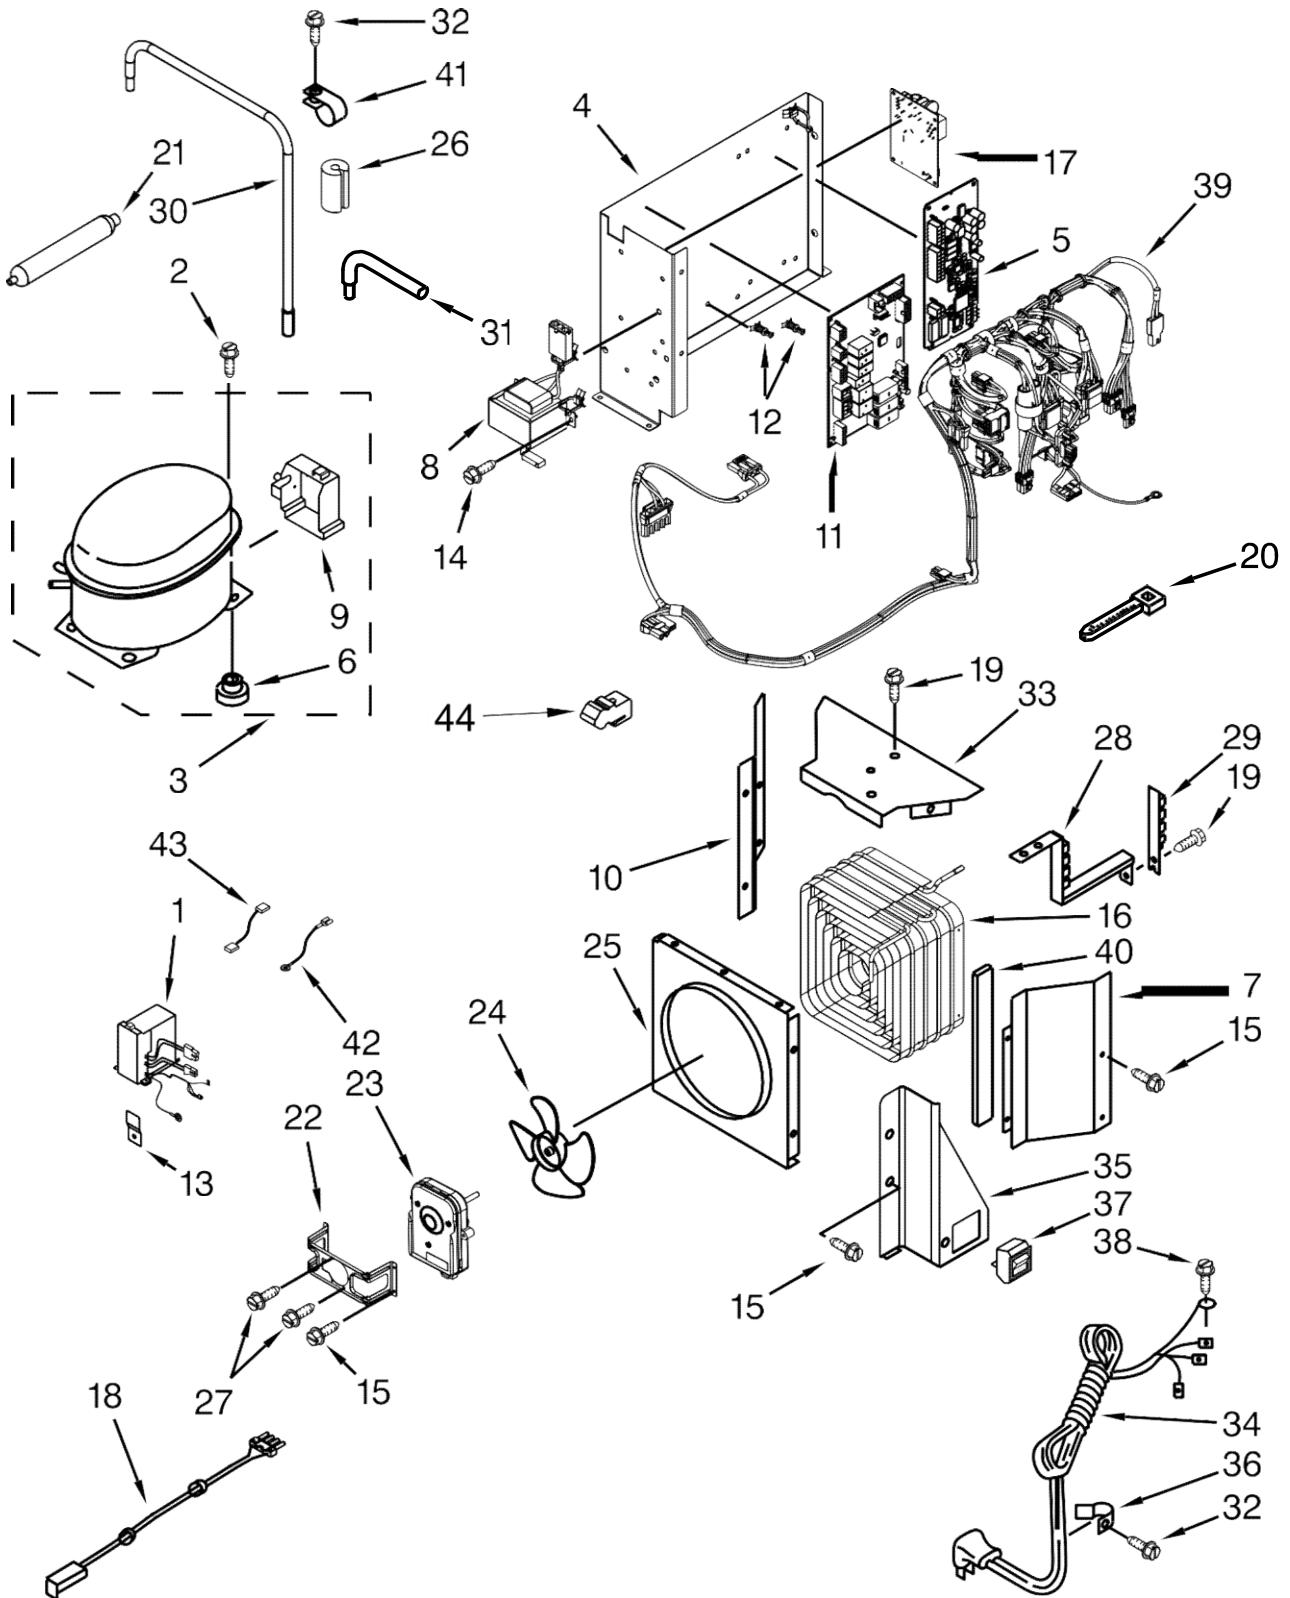

REFRIGERADOR KBFC42FTS06

REFRIGERADOR KBFC42FTS06

<u>Illus. No.</u>	<u>Part No.</u>	<u>Description</u>
1	W10449006	Inverter Box Assembly
2	489373	Screw
3	2302967	Compressor
4	W10321056	Housing, Control Board
5	2303091	Control, Electronic
6	1100826	Grommet
7		Support, Condenser
	W10415668	Right Hand
8	2303033	Transformer
9	2215676	Cover, Terminal
10		Support, Condenser
	W10415666	Left Hand
11	W10427079	Board, Control
12	2203075	Spacer
13	2256328	Bracket, Inverter Mounting
14	487415	Screw
15	1157158	Screw
16	2307998	Condenser
17	W10356040	Control, Electronic
18	2310207	Assembly, Condenser Fan Wire

<u>Illus. No.</u>	<u>Part No.</u>	<u>Description</u>
19	489399	Screw
20	2155774	Tie, Wire
21	W10175593	Drier
22	W10414681	Bracket, Fan Motor (Condenser Fan)
23	2188875	Motor, Condenser
24	W10139483	Blade, Fan
25	W10415670	Orifice, Fan
26	2319835	Grommet, Condenser
27	8533993	Screw
28	2317031	Assembly, Bracket
29	2317030	Assembly, Arm
30	2307566	Tube, Drier Transition
31	W10528578	Tube, Process
32	486194	Screw
33	2309000	Cover, Condenser
34	2310251	Service Cord
35	W10321055	Bracket, Mounting (Power Switch)
36	549193	Clamp, Power Cord
37	2266802	Switch, Power Disconnect
38	487294	Screw

<u>Illus. No.</u>	<u>Part No.</u>	<u>Description</u>
39	W10427101	Wiring Harness, Unit Compartment
40	2309432	Gasket, Condenser
41	W10331955	Clamp, Tube
42	W10495645	Ground, Inverter
43	W10483905	Jumper, Inverter
44	2309431	Grommet
		Following Parts Not Illustrated
	978025	Valve, Access
	978026	Valve, Access
	978027	Valve, Access
	978028	Valve, Access
	978029	Valve, Access
	978030	Valve, Access
	876764	Valve, Access
		REFRIGERANT CHARGE
		6.25 oz. (R-134A)