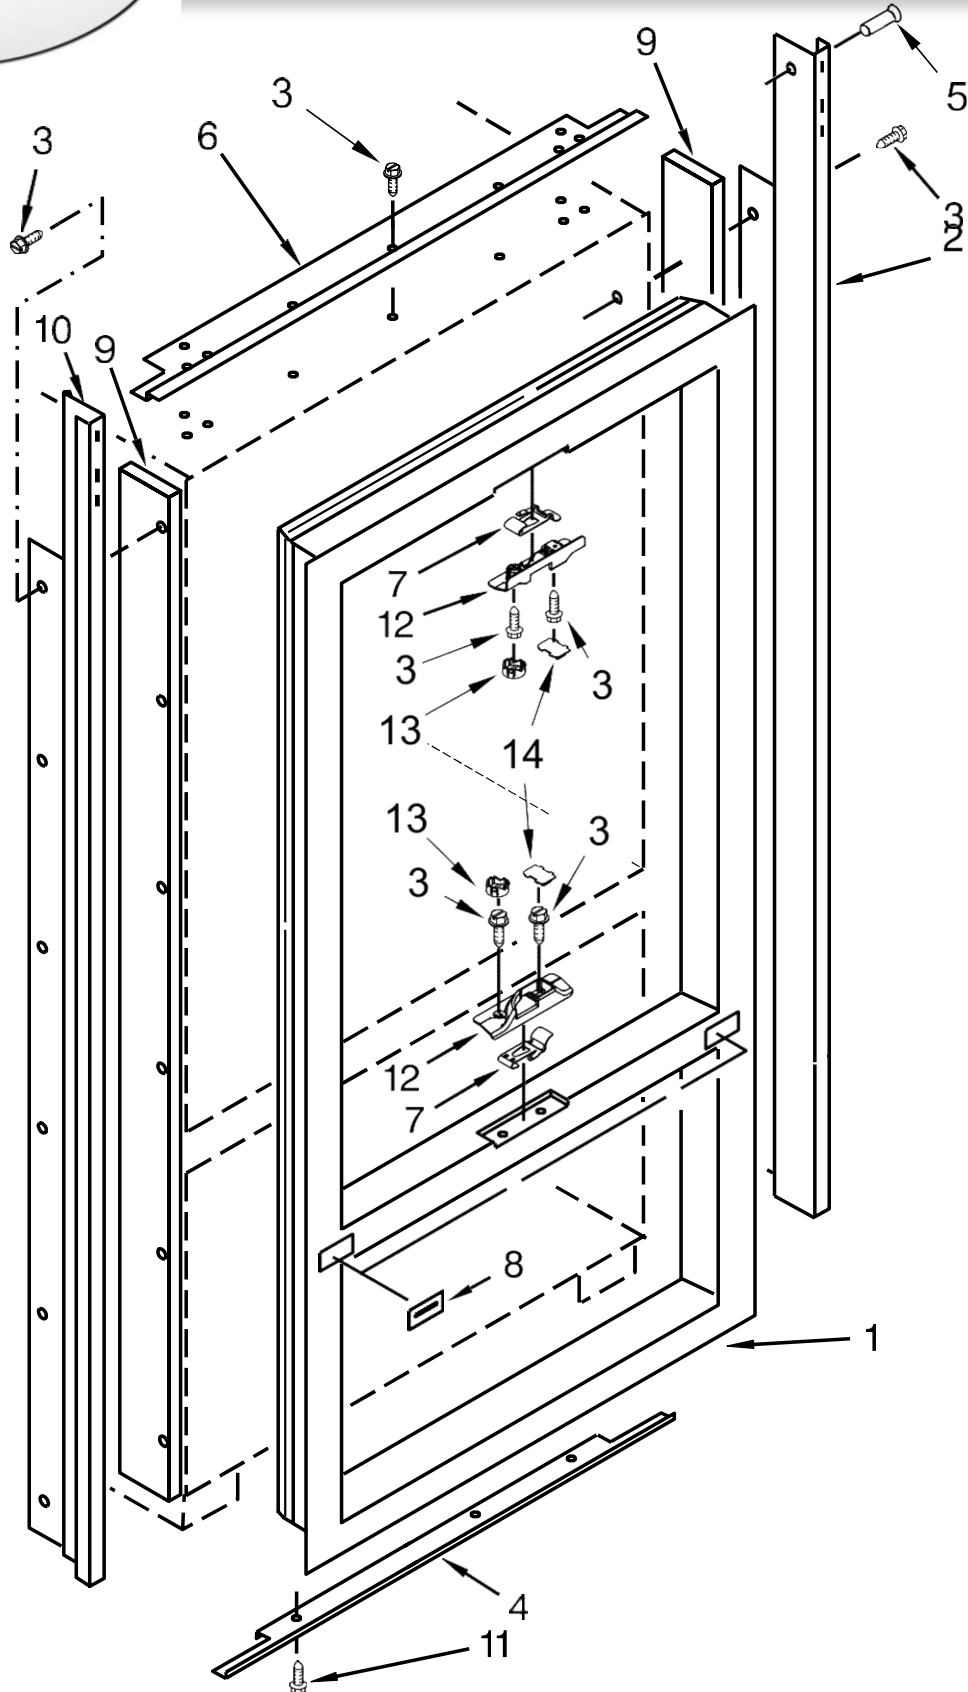

REFRIGERADOR KBFC42FTS06

Distribuidor Autorizado

Venta de Refacciones
Electrodomesticas

REFRIGERADOR KBFC42FTS06

<u>Illus.</u> <u>No.</u>	<u>Part No.</u>	<u>Description</u>
1		Breaker, Trim (Not Serviced)
2		Trim, Side
	W10132472	Aluminum
3	486194	Screw
4		Trim, Bottom
	2316687	Aluminum
5	W10121451	Insert, Blind Threaded

<u>Illus.</u> <u>No.</u>	<u>Part No.</u>	<u>Description</u>
6		Trim, Top
	2314017	Aluminum
7		Cam, Mullion
	2316857	Top
	2316858	Bottom
8		Cover, Hinge
	2005782	White
9	2005925	Seal, Side Trim

<u>Illus.</u> <u>No.</u>	<u>Part No.</u>	<u>Description</u>
10		Trim, Side
	W10132541	Aluminum
11	W10001250	Screw
12		Contact, Mullion
	2309230	Top
	2309231	Bottom
13	2317078	Cover, Screw (Round)
14	2316899	Cover, Screw (Square)