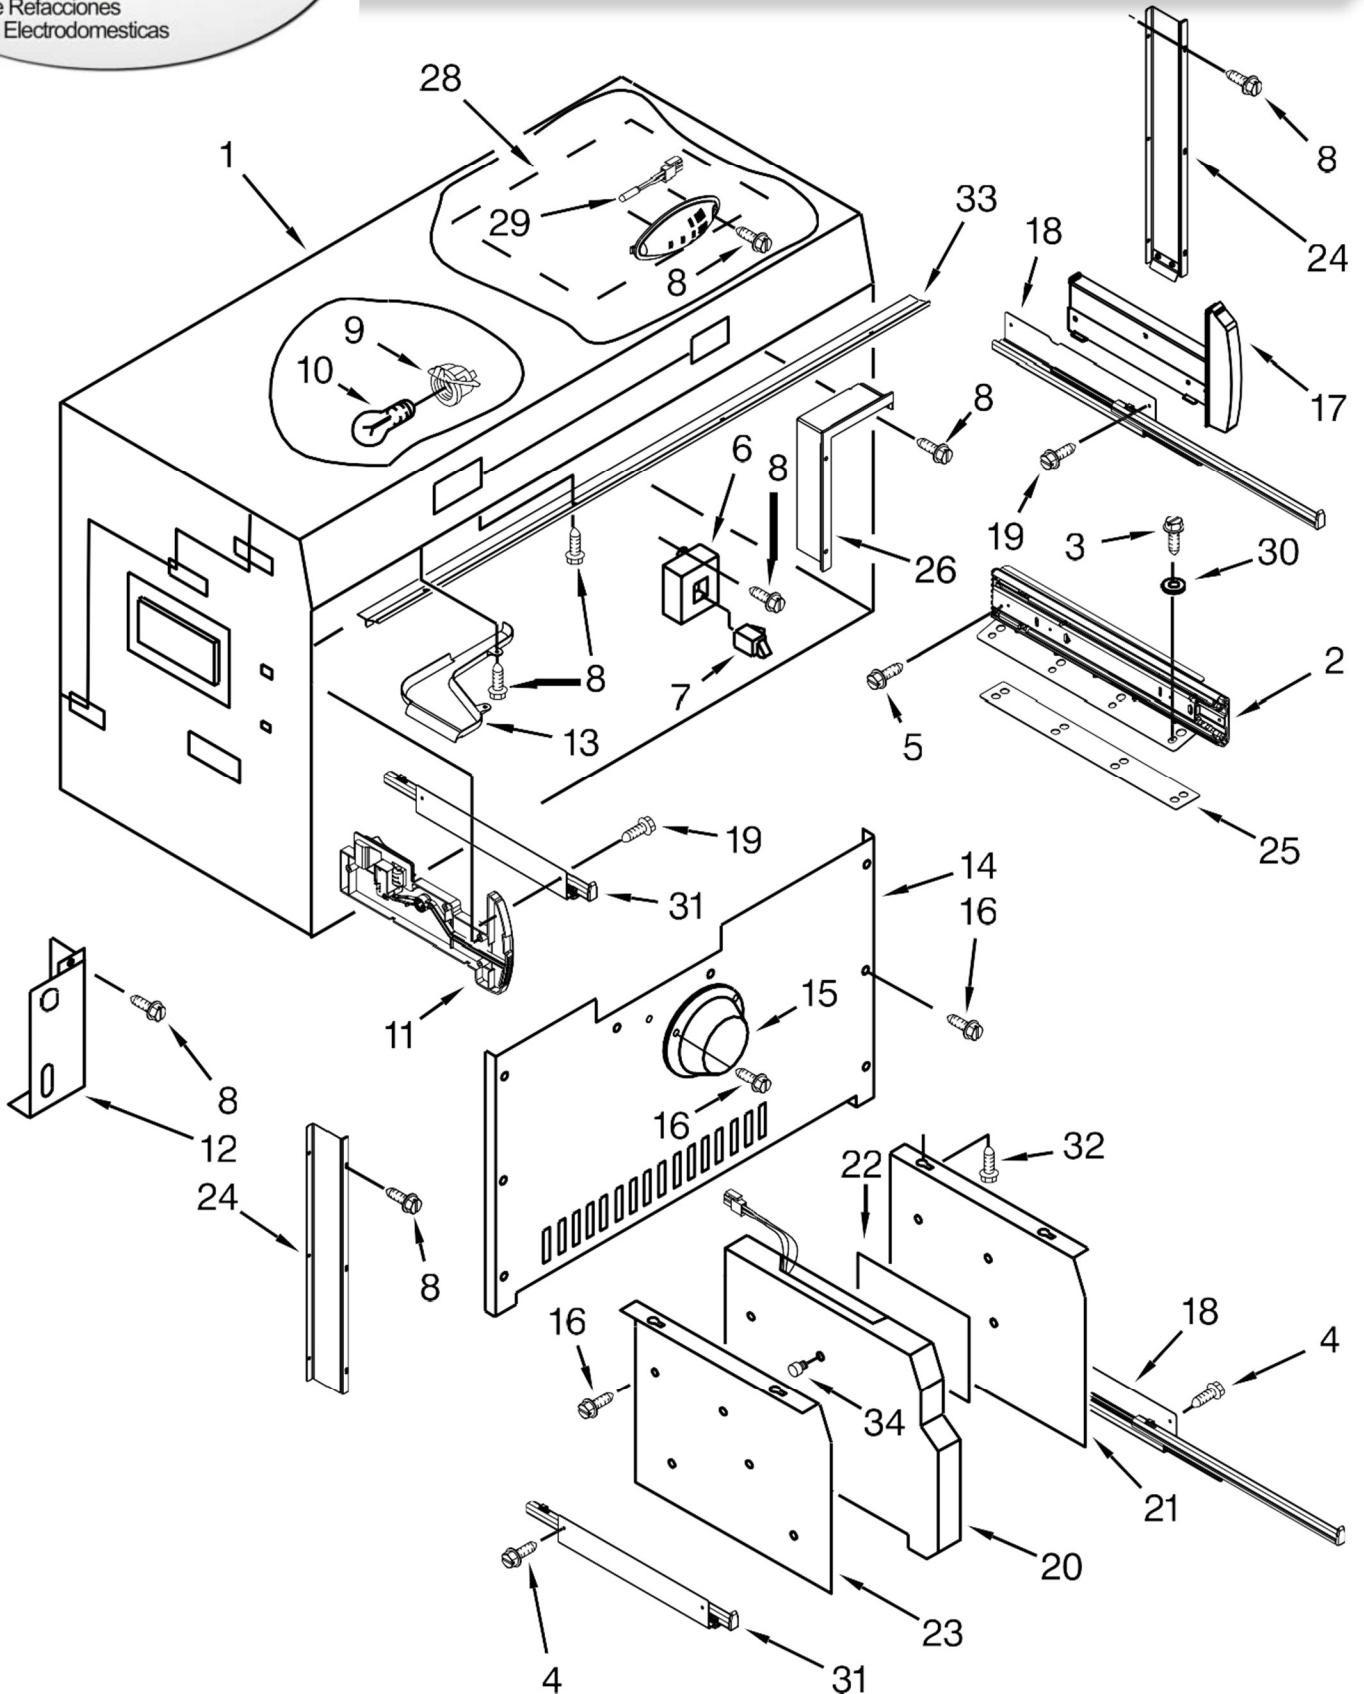

REFRIGERADOR KBFC42FTS06

REFRIGERADOR KBFC42FTS06

<u>Illus. No.</u>	<u>Part No.</u>	<u>Description</u>
1		Liner, Freezer (Not Serviced)
2		Slide and Bracket Assembly
	W10423558	Right Hand
	W10423556	Left Hand
3	W10071460	Screw
4	W10001160	Screw
5	W10061370	Screw
6	W10234211	Cover, Switch
7	C3680314	Switch, Light
8	486194	Screw
9	W10191429	Socket, Light
10	2326255	Bulb, Light
11	W10321131	Switch Assembly, Ice Maker
12	2306187	Cover, Wiring (Icemaker)
13	2317005	Duct, Air Flow (Icemaker)
14	2306100	Cover, Evaporator

<u>Illus. No.</u>	<u>Part No.</u>	<u>Description</u>
15	2317829	Cover, Fan
16	487539	Screw (Stainless)
17	2306106	Spacer, Drawer (Right Side)
18		Slide
	2306116	Right Hand
19	488163	Screw
20	W10290822	Divider, Freezer Bins
21		Support, Slide
	2306104	Right Hand
22	2317927	Shield
23		Support, Slide
	2306105	Left Hand
24		Bracket, Evaporator Cover
	2320512	Left Hand
	2317893	Right Hand
25	W10123657	Shim, Bracket Slide

<u>Illus. No.</u>	<u>Part No.</u>	<u>Description</u>
26	W10121940	Assembly, Air Return Bracket
28	2317844	Assembly, Thermistor
29	2188820	Thermistor
30	W10075920	Washer
31		Slide
	2306117	Left Hand
32	8533928	Screw (Stainless)
33	W10135430	Air Deflector Assembly
34	2198643	Lens, Receiver