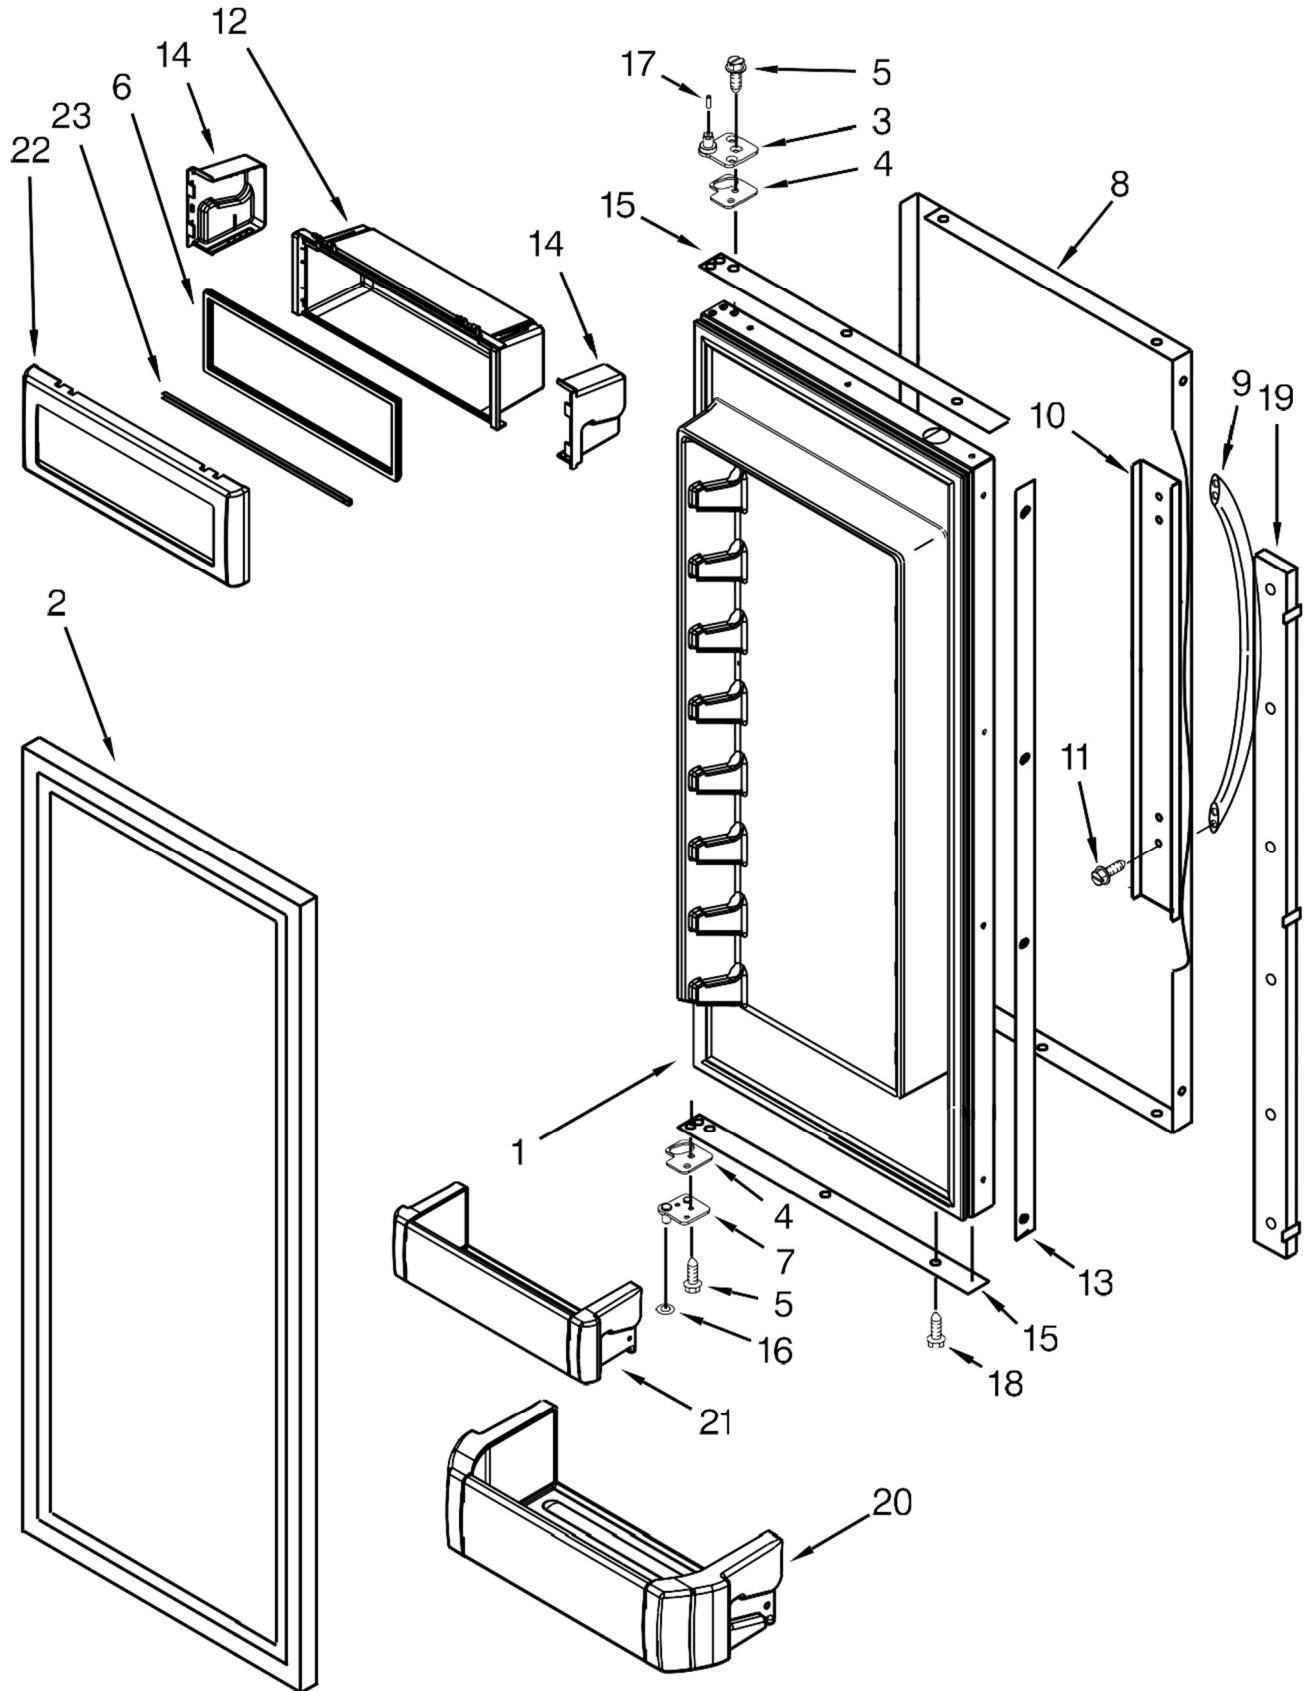

REFRIGERADOR KBFC42FTS06

REFRIGERADOR KBFC42FTS06

<u>Illus. No.</u>	<u>Part No.</u>	<u>Description</u>
1		Door, Refrigerator
	W10192510	Left Hand
	W10192508	Right Hand
2	2268265	Gasket, Door
3	2320642	Hinge Assembly, Top
4	2316804	Spacer, Door Hinge Bottom
5	W10162602	Screw
6	2222981	Gasket, Utility Bin
7		Bottom Hinge Assembly
	W10273369	Left Hand
	W10273367	Right Hand

<u>Illus. No.</u>	<u>Part No.</u>	<u>Description</u>
8	2316732	Skin, Door
9		Handle, Door
	2316868	Stainless
10	W10127710	Plate, Handle Door
11	308544	Screw
12	W10323035	Bin, Utility Center
13	2314068	Spacer, Door Edge (Handle Side)
14		Utility Bin Endcap
	W10323173	Left Hand
	W10323172	Right Hand
15	2309204	Spacer, Door Edge (Top / Bottom)

<u>Illus. No.</u>	<u>Part No.</u>	<u>Description</u>
16	2006346	Washer, Extension Arm
17	2316760	Bushing, Top Hinge
18	8281250	Screw (Stainless)
19	2307938	Mullion Assembly (Left Side Door)
20	W10323746	Shelf, Door (Gallon)
21	W10323598	Bin, Door
22	W10131132	Door, Utility Bin
23	2222795	Rail, Utility Lid