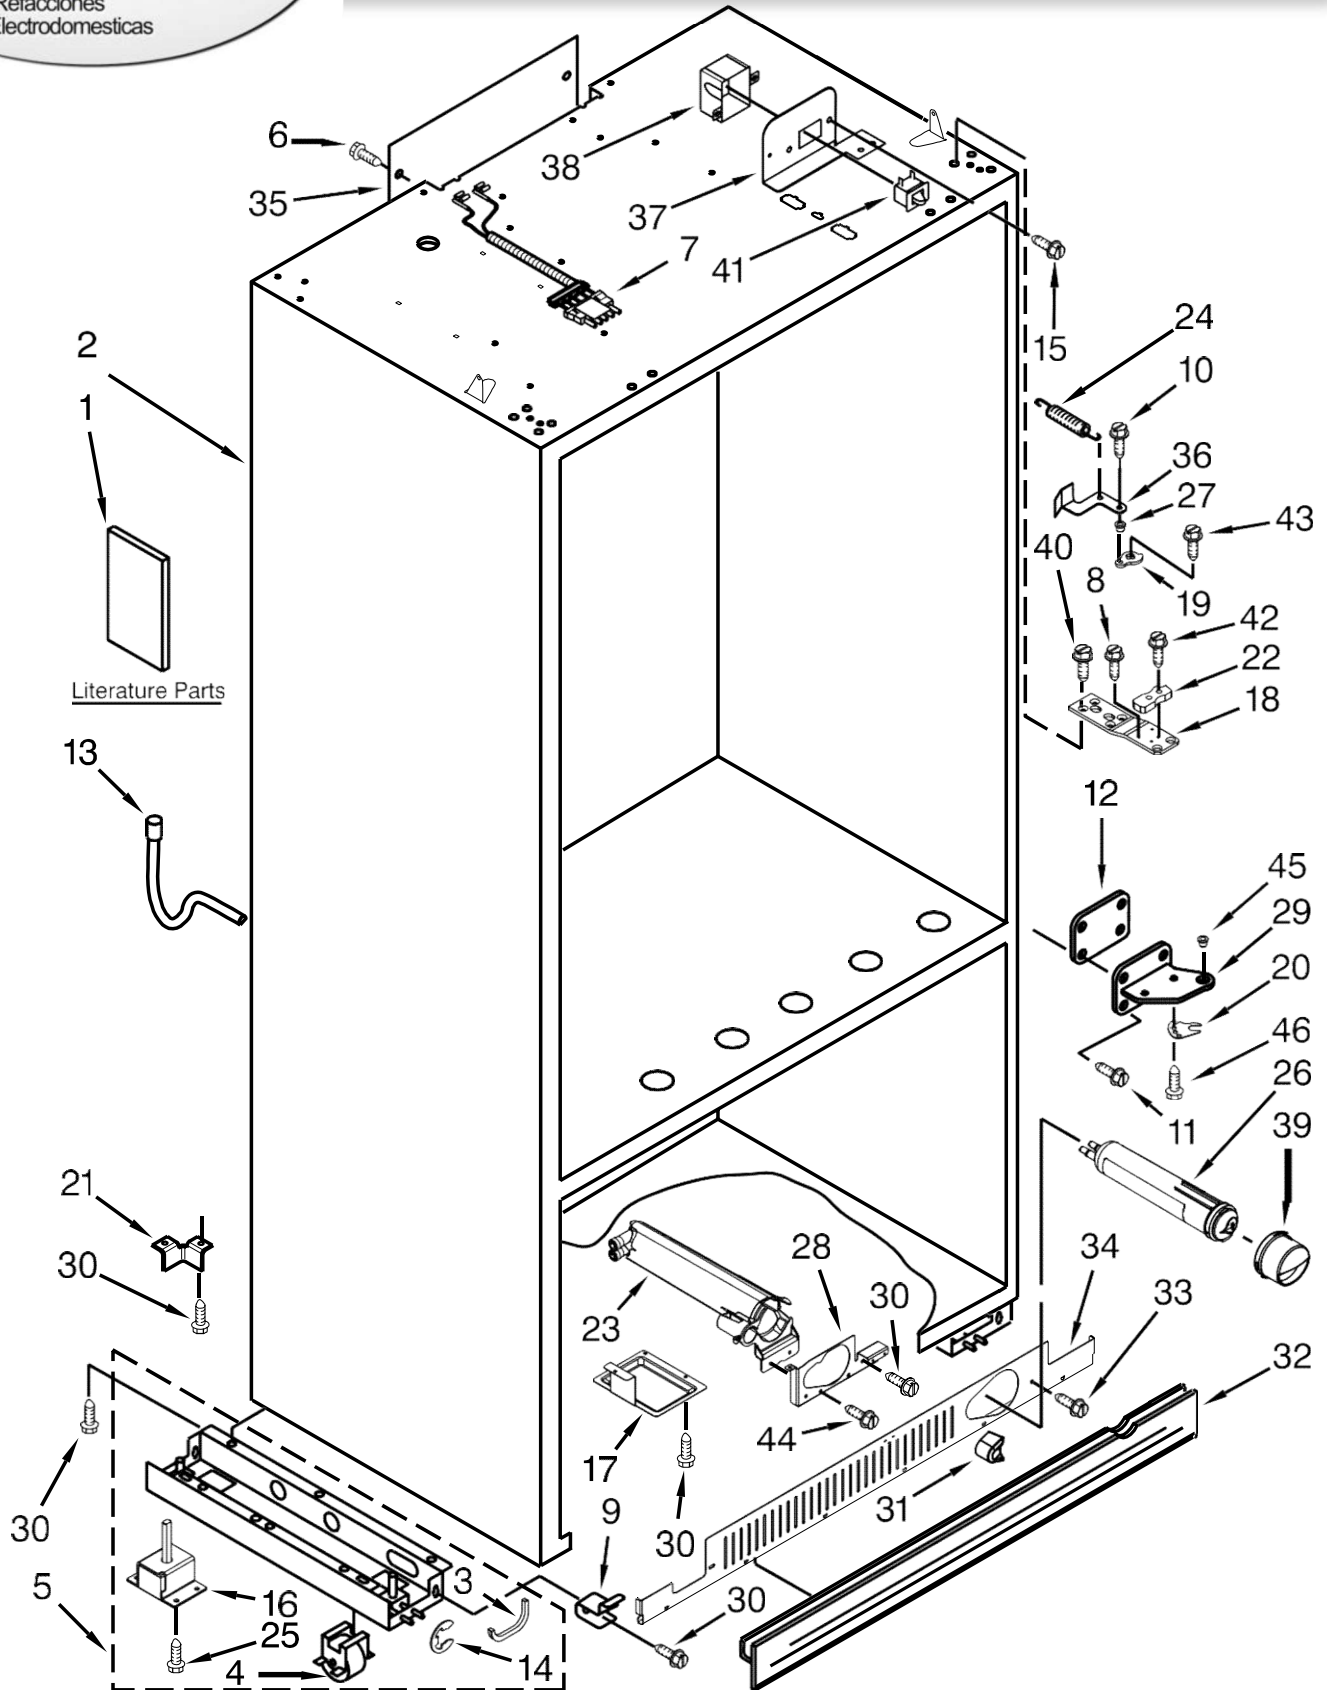

REFRIGERADOR KBFC42FTS06

REFRIGERADOR KBFC42FTS06

<u>Illus. No.</u>	<u>Part No.</u>	<u>Description</u>
1		Literature Parts
	W10303987	Use & Care Guide
	W10205809	Energy Guide
	W10483324	Service & Wiring Sheet
	W10469187	Main Control Service Sheet
	2317840	Modular Ice maker Service Sheet
	W10379132	Installation Instructions
2		Cabinet (Not Serviced)
3	2307584	Grommet, Crossover Tube
4	W10138054	Assembly, Roller
5		Support, Base Assembly
	W10138423	Right Hand
	W10279275	Left Hand
6	487539	Screw (Stainless)
7	2187946	Wire Assembly, Light Switch
8	8281164	Screw (Stainless)
9	2307640	Mounting Bracket, Grill
10	W10485630	Screw
11	W10162602	Screw
12	2207470	Shim, Door Hinge

<u>Illus. No.</u>	<u>Part No.</u>	<u>Description</u>
13	2314064	Tube, Drain
14	2006841	Ring, Retainer
15	487415	Screw
16	2005032	Leveler, Adjustable
17	2318189	Tray, Filter Drip
18	2316759	Hinge, Door Refrigerator Top
19	2320509	Stop, Door
20	2004994	Lock, Bushing
21	2006617	Bracket, Base Support
22	2316758	Stop, Door
23	W10121140	Housing, Water Filter
24	2221242	Spring, Door Closure (Green)
25	486194	Screw
26	W10121146	Filter, Water
27	2316859	Bushing, Extension Arm
28	W10348782	Bracket, Filter
29	W10337505	Hinge, Center Refrigerator Door
30	W10001250	Screw
31		Button, Water Filter
	2260503B	Black

<u>Illus. No.</u>	<u>Part No.</u>	<u>Description</u>
32		Skirt-Grille, Bottom
	2209025B	Black
33	W10005050	Screw
34	2325188B	Grille Base, Front
35	W10426957	Cover-Assembly, Air Duct
36		Arm, Extension
	2266882	Right Hand
	2266881	Left Hand
37		Bracket, Switch
	2221097	Right Hand
	2221096	Left Hand
38	2215938	Cover, Switch
39		Cap, Water Filter
	2260518B	Black
40	8533913	Screw
41	1118894	Switch, Rocker Arm (Refrigerator)
42	W10005070	Screw
43	8533980	Screw
44	8281163	Screw (Stainless)
45	2314023	Bushing, Hinge
46	488234	Screw