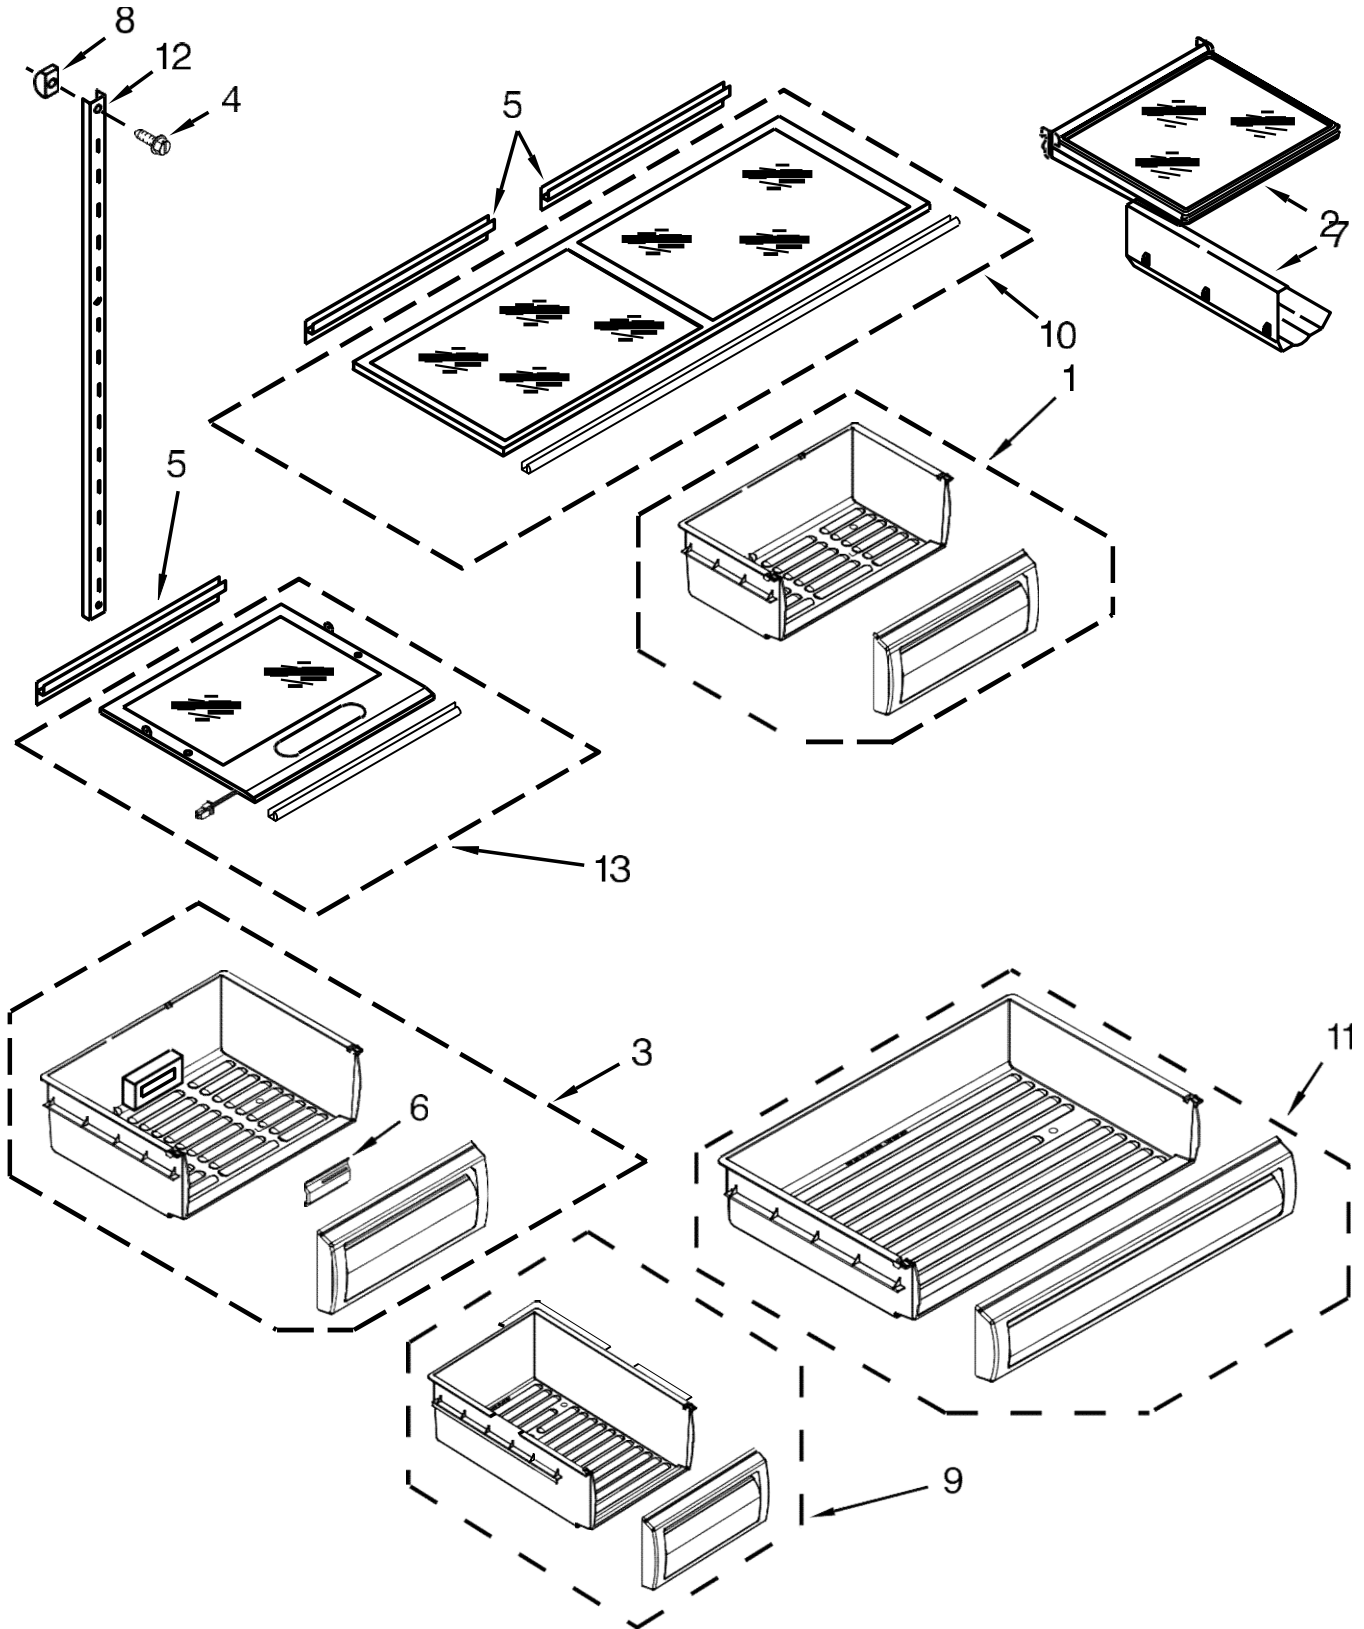

REFRIGERADOR KBFC42FTS06

Distribuidor Autorizado

Venta de Refacciones
Electrodomesticas

REFRIGERADOR KBFC42FTS06

<u>Illus.</u> <u>No.</u>	<u>Part No.</u>	<u>Description</u>
1		Crisper Pan Assembly
	W10407631	Left Hand
	W10407630	Right Hand
2	2268246	Shelf
3		Deli Pan Assembly (Includes Item 6)
	W10407635	Left Hand
	W10407633	Right Hand

<u>Illus.</u> <u>No.</u>	<u>Part No.</u>	<u>Description</u>
4	2006475	Screw (White)
5	2309400	Gasket, Rear
6	2317939	Air Deflector
7	2179404	Rack, Wine
8	520965	Support, Ladder
9	2306174	Assembly, Ice Pan
10	2309045	Cover, Crisper
11	2327511	Assembly, Freezer Pan

<u>Illus.</u> <u>No.</u>	<u>Part No.</u>	<u>Description</u>
12	2327314	Ladder, Shelf
13		Cover, Deli Bin
	2320665	Left Hand
	2320667	Right Hand