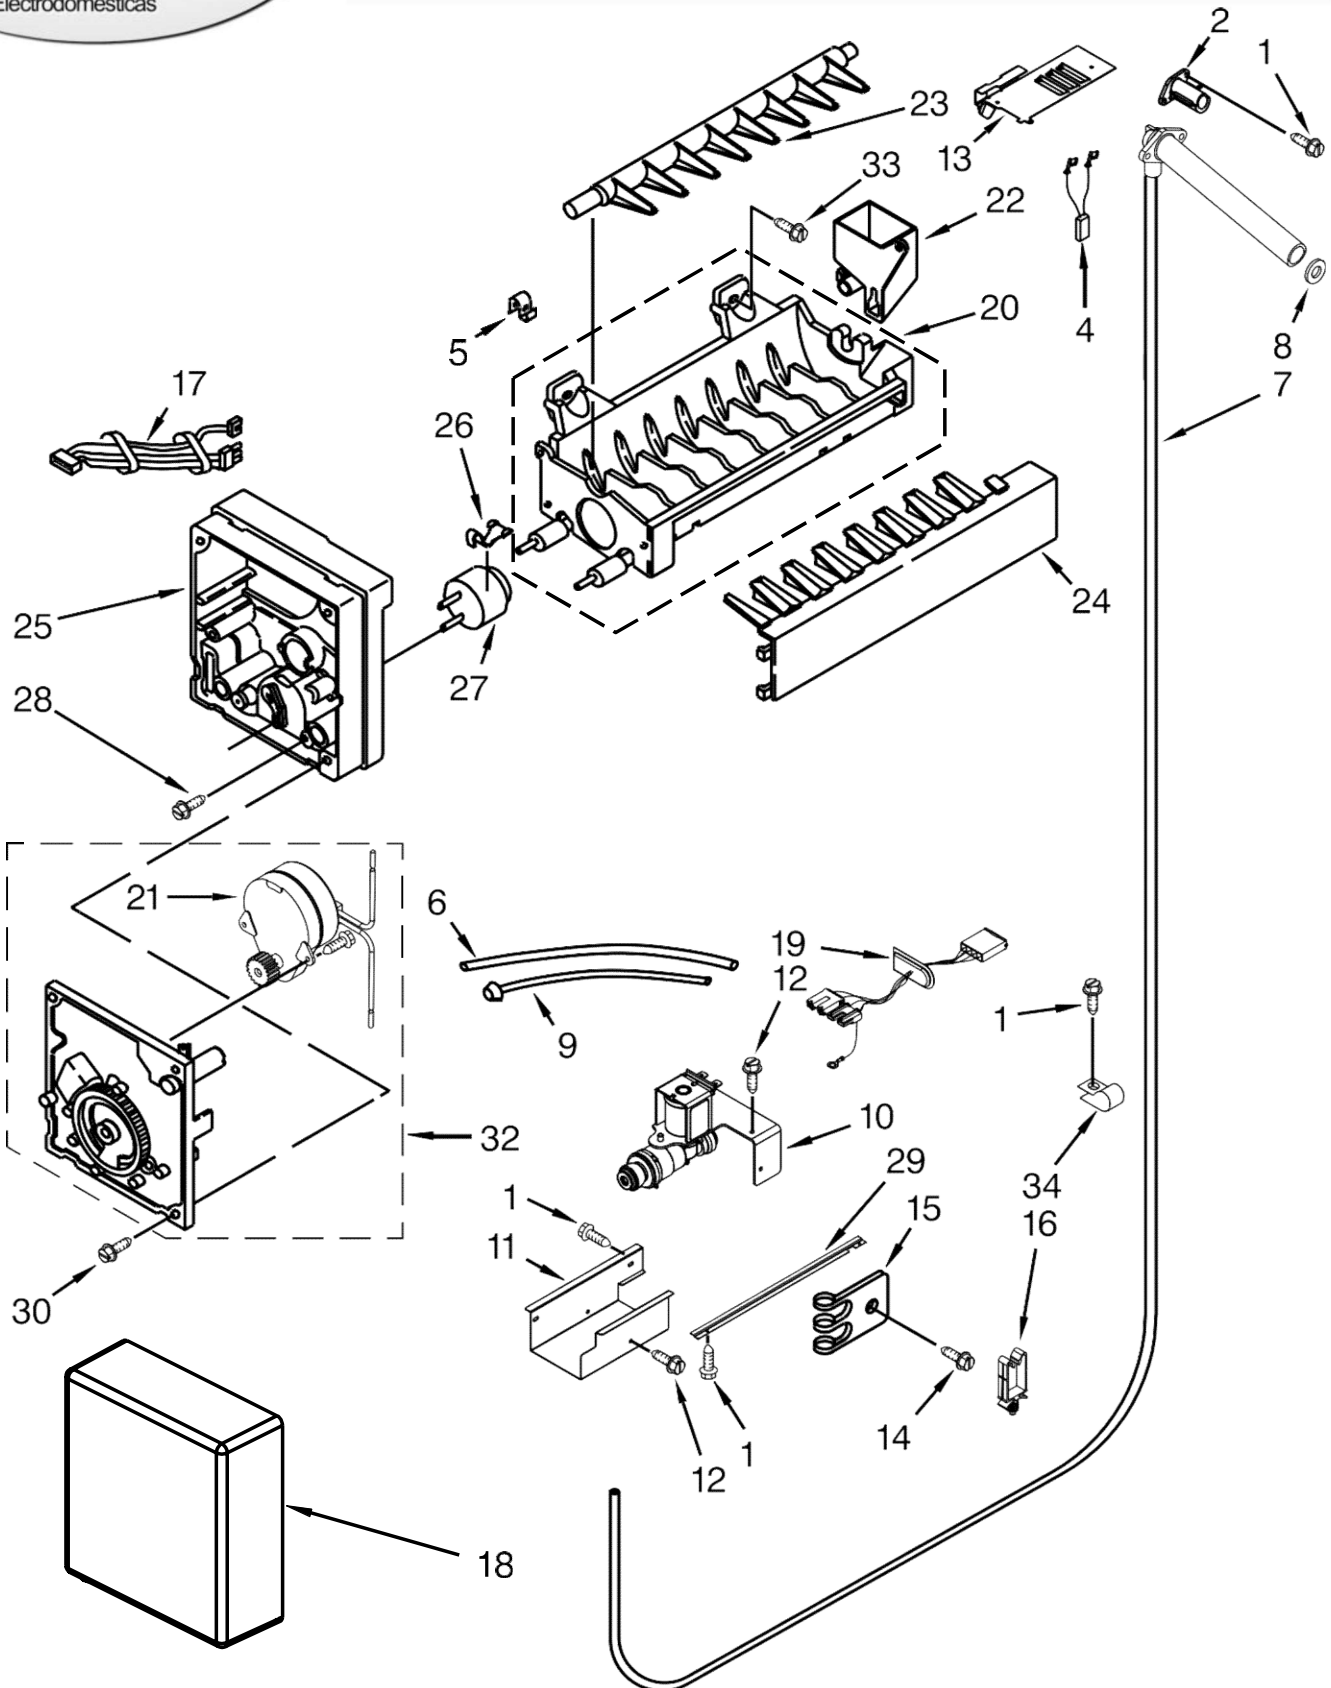

REFRIGERADOR KBFC42FTS08