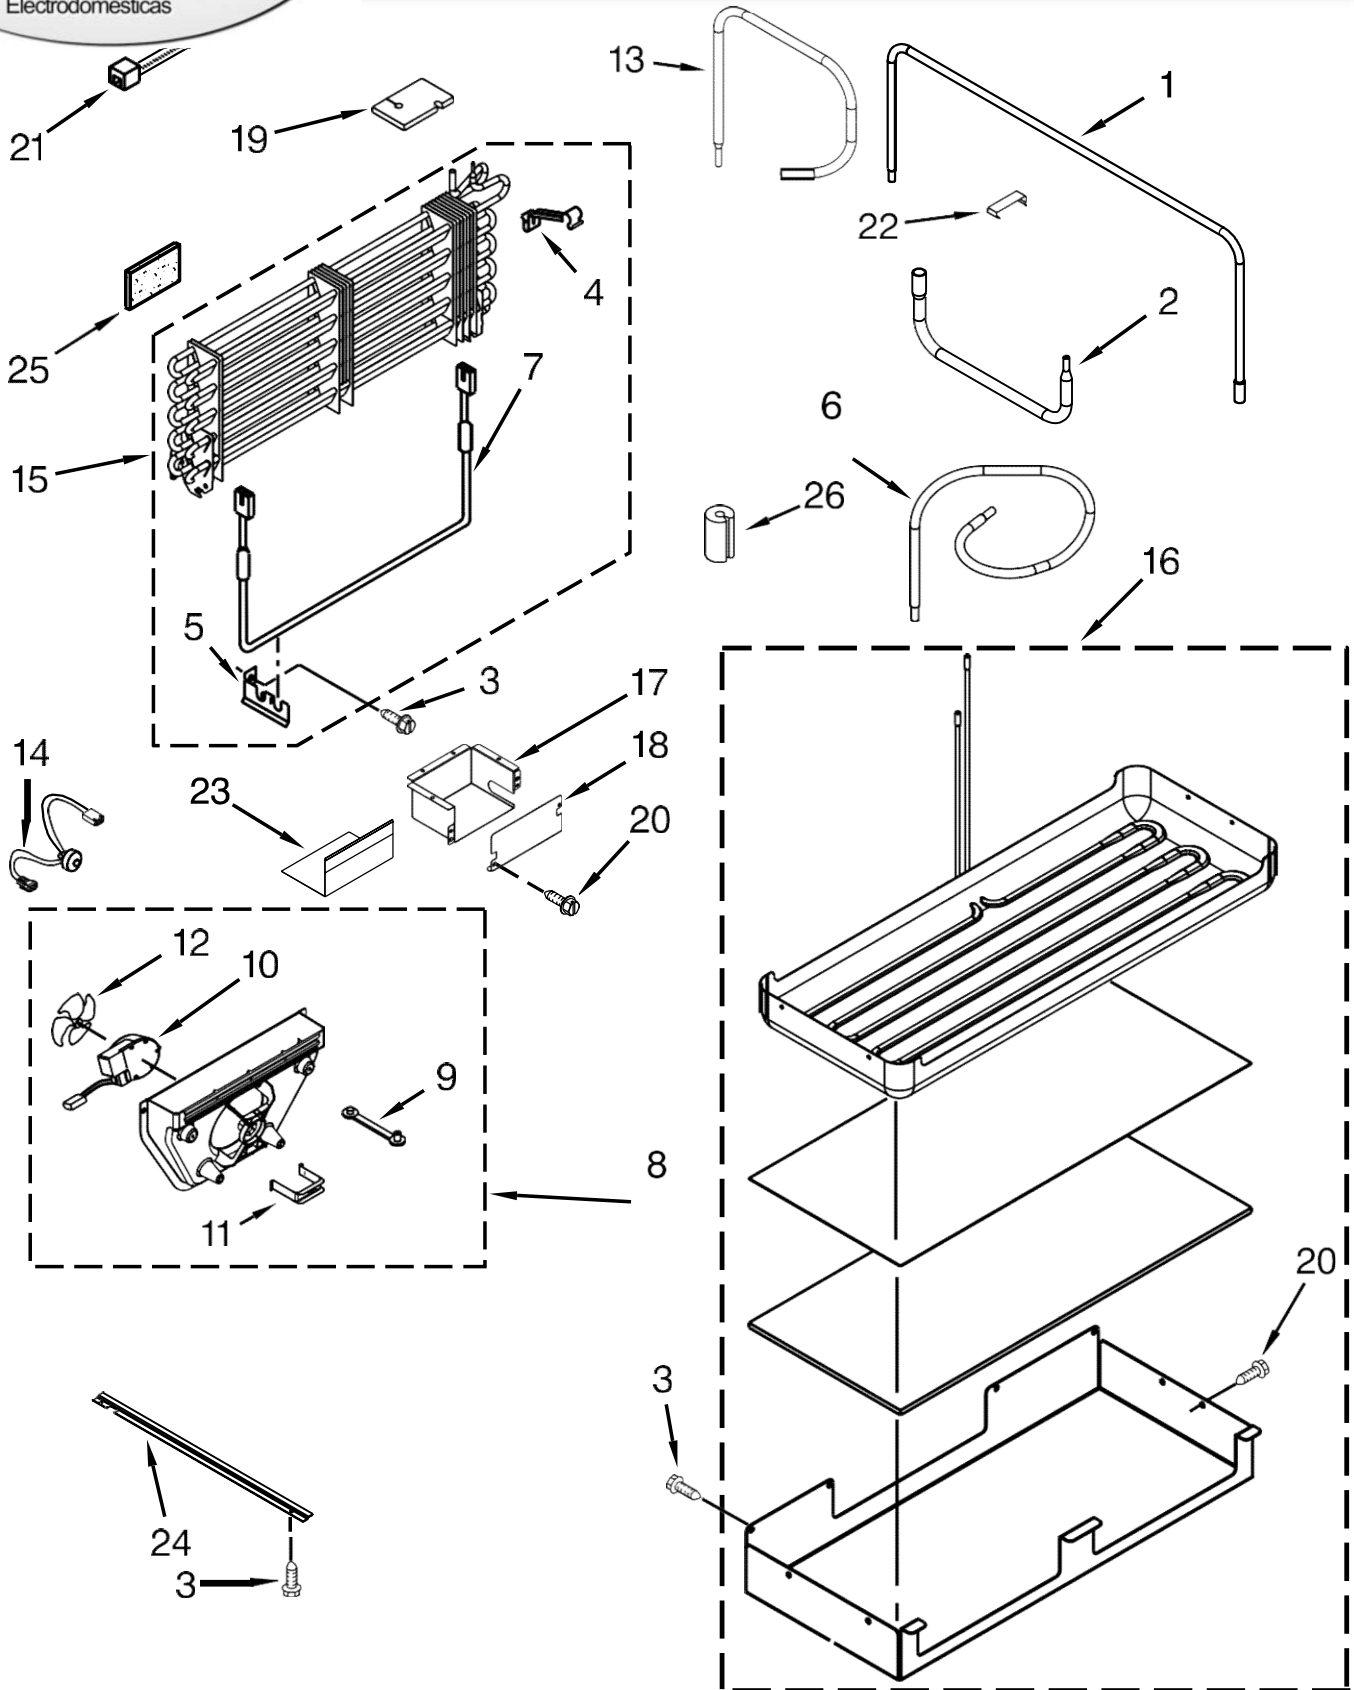

REFRIGERADOR KBFC42FTS08

<u>Illus. No.</u>	<u>Part No.</u>	<u>Description</u>
1	W10449006	Inverter Box Assembly
2	489373	Screw
3	2223393	Compressor
4	W10321056	Housing, Control Board
5	2303091	Control, Electronic
6	1100826	Grommet
7		Support, Condenser
	W10525179	Right Hand
	W10525177	Left Hand
8	2303033	Transformer
9	2215676	Cover, Terminal
10	W10587113	Grommet
11	W10427079	Board, Control
12	2203075	Spacer
13	2256328	Bracket, Inverter Mounting
14	487415	Screw
15	1157158	Screw
16	W10591457	Condenser

<u>Illus. No.</u>	<u>Part No.</u>	<u>Description</u>
17	W10356040	Control, Electronic
18	2310207	Assembly, Condenser Fan Wire
19	489399	Screw
20	2155774	Tie, Wire
21	W10175593	Drier
22	W10414681	Bracket, Fan Motor (Condenser Fan)
23	2188875	Motor, Condenser
24	W10139483	Blade, Fan
25	W10415670	Orifice, Fan
26	2319835	Grommet, Condenser
27	8533993	Screw
30	W10624944	Tube, Drier Transition
31	W10528578	Tube, Process
32	486194	Screw
33	W10525175	Top Cover, Condenser
34	2310251	Service Cord
35	W10321055	Bracket, Mounting (Power Switch)

<u>Illus. No.</u>	<u>Part No.</u>	<u>Description</u>
36	549193	Clamp, Power Cord
37	2266802	Switch, Power Disconnect
38	487294	Screw
39	W10427101	Wiring Harness, Unit Compartment
41	W10331955	Clamp, Tube
42	W10495645	Ground, Inverter
43	W10483905	Jumper, Inverter
		Following Parts Not Illustrated
	978025	Valve, Access
	978026	Valve, Access
	978027	Valve, Access
	978028	Valve, Access
	978029	Valve, Access
	978030	Valve, Access
	876764	Valve, Access
		REFRIGERANT CHARGE
		5.75 oz. (R-134A)

REFRIGERADOR KBFC42FTS08