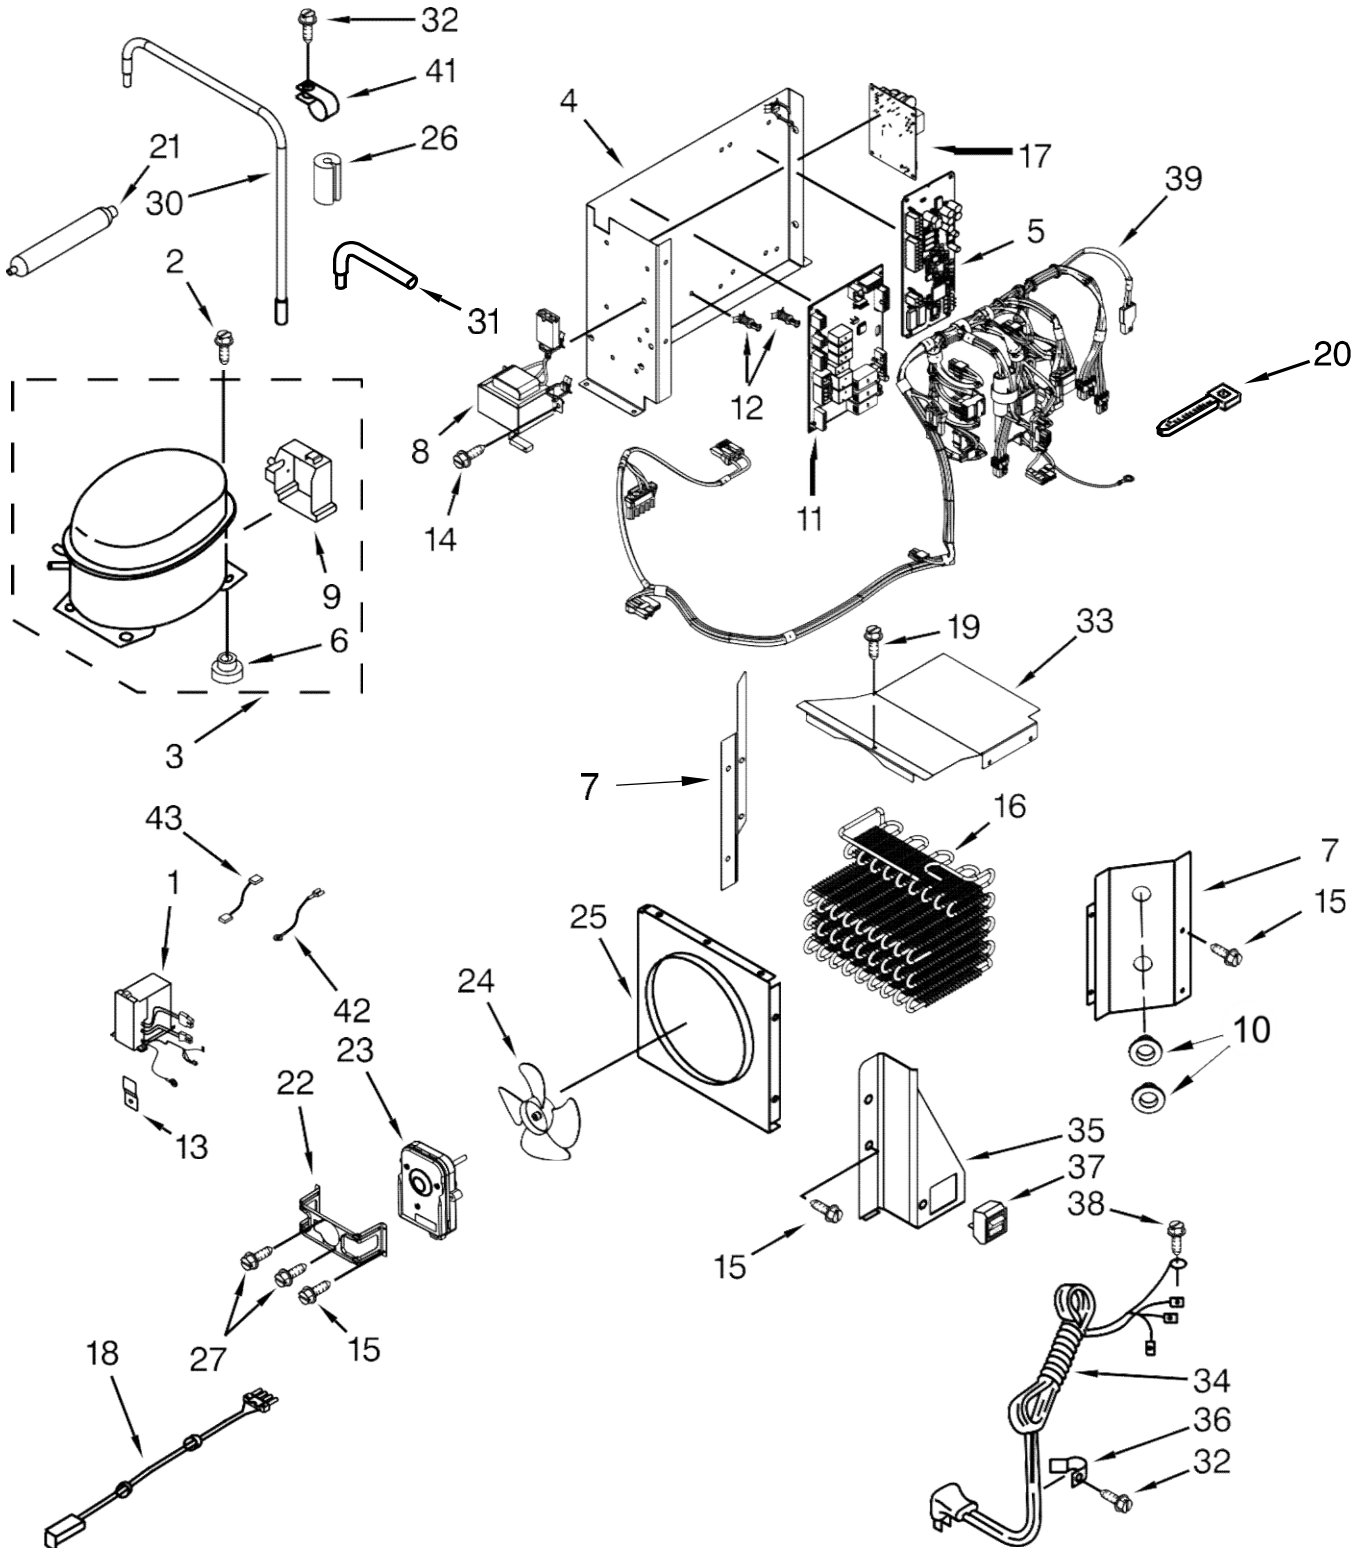

REFRIGERADOR KBFC42FTS08

REFRIGERADOR KBFC42FTS08

<u>Illus. No.</u>	<u>Part No.</u>	<u>Description</u>
1	W10449006	Inverter Box Assembly
2	489373	Screw
3	2223393	Compressor
4	W10321056	Housing, Control Board
5	2303091	Control, Electronic
6	1100826	Grommet
7		Support, Condenser
	W10525179	Right Hand
	W10525177	Left Hand
8	2303033	Transformer
9	2215676	Cover, Terminal
10	W10587113	Grommet
11	W10427079	Board, Control
12	2203075	Spacer
13	2256328	Bracket, Inverter Mounting
14	487415	Screw
15	1157158	Screw
16	W10591457	Condenser

<u>Illus. No.</u>	<u>Part No.</u>	<u>Description</u>
17	W10356040	Control, Electronic
18	2310207	Assembly, Condenser Fan Wire
19	489399	Screw
20	2155774	Tie, Wire
21	W10175593	Drier
22	W10414681	Bracket, Fan Motor (Condenser Fan)
23	2188875	Motor, Condenser
24	W10139483	Blade, Fan
25	W10415670	Orifice, Fan
26	2319835	Grommet, Condenser
27	8533993	Screw
30	W10624944	Tube, Drier Transition
31	W10528578	Tube, Process
32	486194	Screw
33	W10525175	Top Cover, Condenser
34	2310251	Service Cord
35	W10321055	Bracket, Mounting (Power Switch)

<u>Illus. No.</u>	<u>Part No.</u>	<u>Description</u>
36	549193	Clamp, Power Cord
37	2266802	Switch, Power Disconnect
38	487294	Screw
39	W10427101	Wiring Harness, Unit Compartment
41	W10331955	Clamp, Tube
42	W10495645	Ground, Inverter
43	W10483905	Jumper, Inverter
		Following Parts Not Illustrated
	978025	Valve, Access
	978026	Valve, Access
	978027	Valve, Access
	978028	Valve, Access
	978029	Valve, Access
	978030	Valve, Access
	876764	Valve, Access
		REFRIGERANT CHARGE
		5.75 oz. (R-134A)