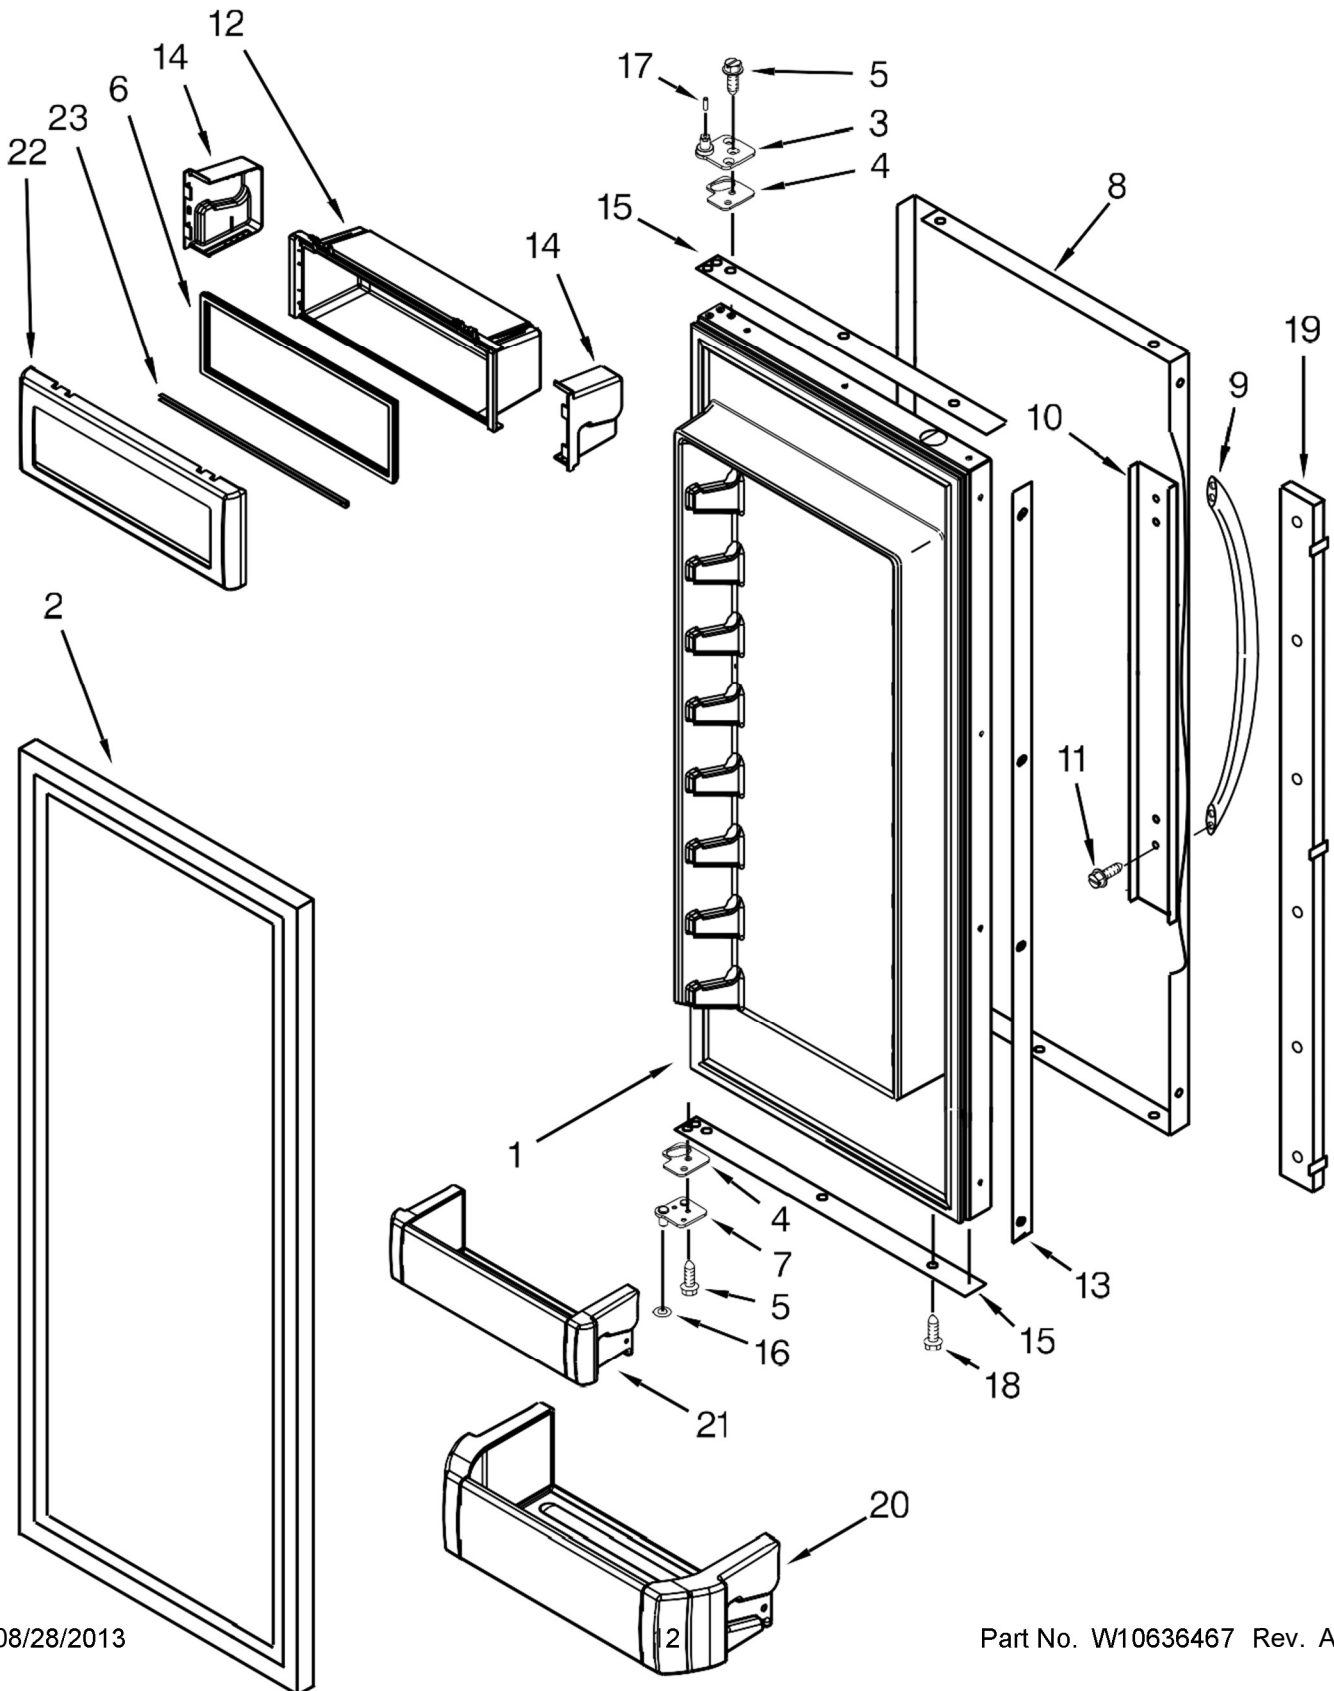

REFRIGERADOR KBFC42FTS08

REFRIGERADOR KBFC42FTS08

<u>Illus. No.</u>	<u>Part No.</u>	<u>Description</u>	<u>Illus. No.</u>	<u>Part No.</u>	<u>Description</u>	<u>Illus. No.</u>	<u>Part No.</u>	<u>Description</u>
1		Door, Refrigerator	8		Skin, Door	15	2309204	Spacer, Door Edge (Top / Bottom)
	W10192510	Left Hand		W10523736	Stainless	16	2006346	Washer, Extension Arm
	W10192508	Right Hand	9		Screw	17	2316760	Bushing, Top Hinge
2	2268265	Gasket, Door		2316868	Stainless	18	8281250	Screw (Stainless)
3	2320642	Hinge Assembly, Top	10	W10127710	Plate, Handle Door	19	2307938	Mullion Assembly (Left Side Door)
4	2316804	Spacer, Door Hinge Bottom	11	308544	Screw	20	W10323746	Shelf, Door (Gallon)
5	W10162602	Screw	12	W10323035	Bin, Utility Center	21	W10323598	Bin, Door
6	2222981	Gasket, Utility Bin	13	2314068	Spacer, Door Edge (Handle Side)	22	W10131132	Door, Utility Bin
7		Bottom Hinge Assembly	14		Utility Bin Endcap	23	2222795	Rail, Utility Lid
	W10273369	Left Hand		W10323173	Left Hand			
	W10273367	Right Hand		W10323172	Right Hand