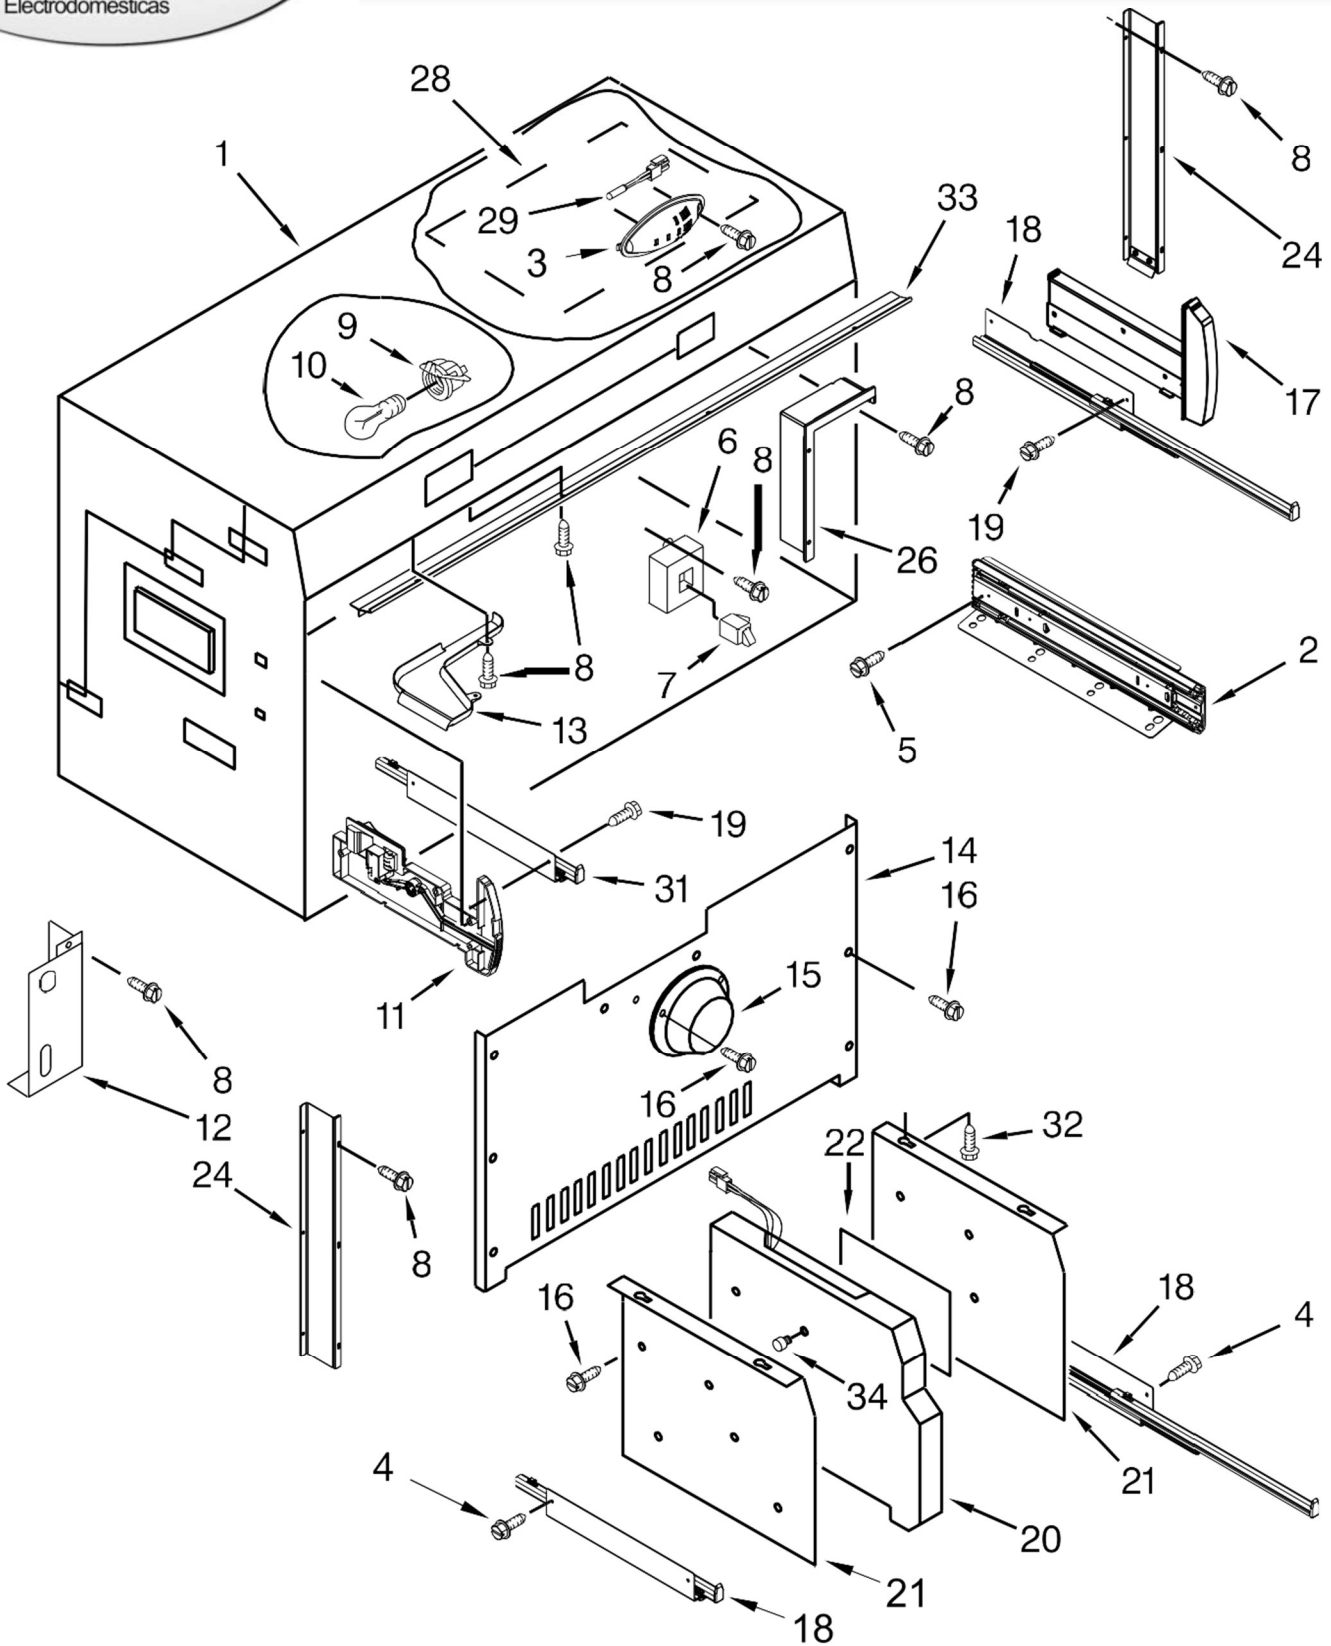

REFRIGERADOR KBFC42FTS08

REFRIGERADOR KBFC42FTS08

<u>Illus. No.</u>	<u>Part No.</u>	<u>Description</u>
1		Liner, Freezer (Not Serviced)
2		Slide and Bracket Assembly
	W10423558	Right Hand
	W10423556	Left Hand
3	2317105	Cover, Thermistor
4	W10001160	Screw
5	W10061370	Screw
6	W10234211	Cover, Switch
7	C3680314	Switch, Light
8	486194	Screw
9	W10191429	Socket, Light
10	2326255	Bulb, Light
11	W10321131	Switch Assembly, Ice Maker
12	2306187	Cover, Wiring (Icemaker)

<u>Illus. No.</u>	<u>Part No.</u>	<u>Description</u>
13	2317005	Duct, Air Flow (Icemaker)
14	2306100	Cover, Evaporator
15	2317829	Cover, Fan
16	487539	Screw (Stainless)
17	2306106	Spacer, Drawer (Right Side)
18		Slide
	2306116	Right Hand
	2306117	Left Hand
19	488163	Screw
20	W10290822	Divider, Freezer Bins
21		Support, Slide
	2306104	Right Hand
	2306105	Left Hand
22	2317927	Shield

<u>Illus. No.</u>	<u>Part No.</u>	<u>Description</u>
24		Bracket, Evaporator Cover
	2320512	Left Hand
	2317893	Right Hand
26	W10121940	Assembly, Air Return Bracket
28	2317844	Assembly, Thermistor
29	2188820	Thermistor
32	8533928	Screw (Stainless)
33	W10135430	Air Deflector Assembly
34	2198643	Lens, Receiver