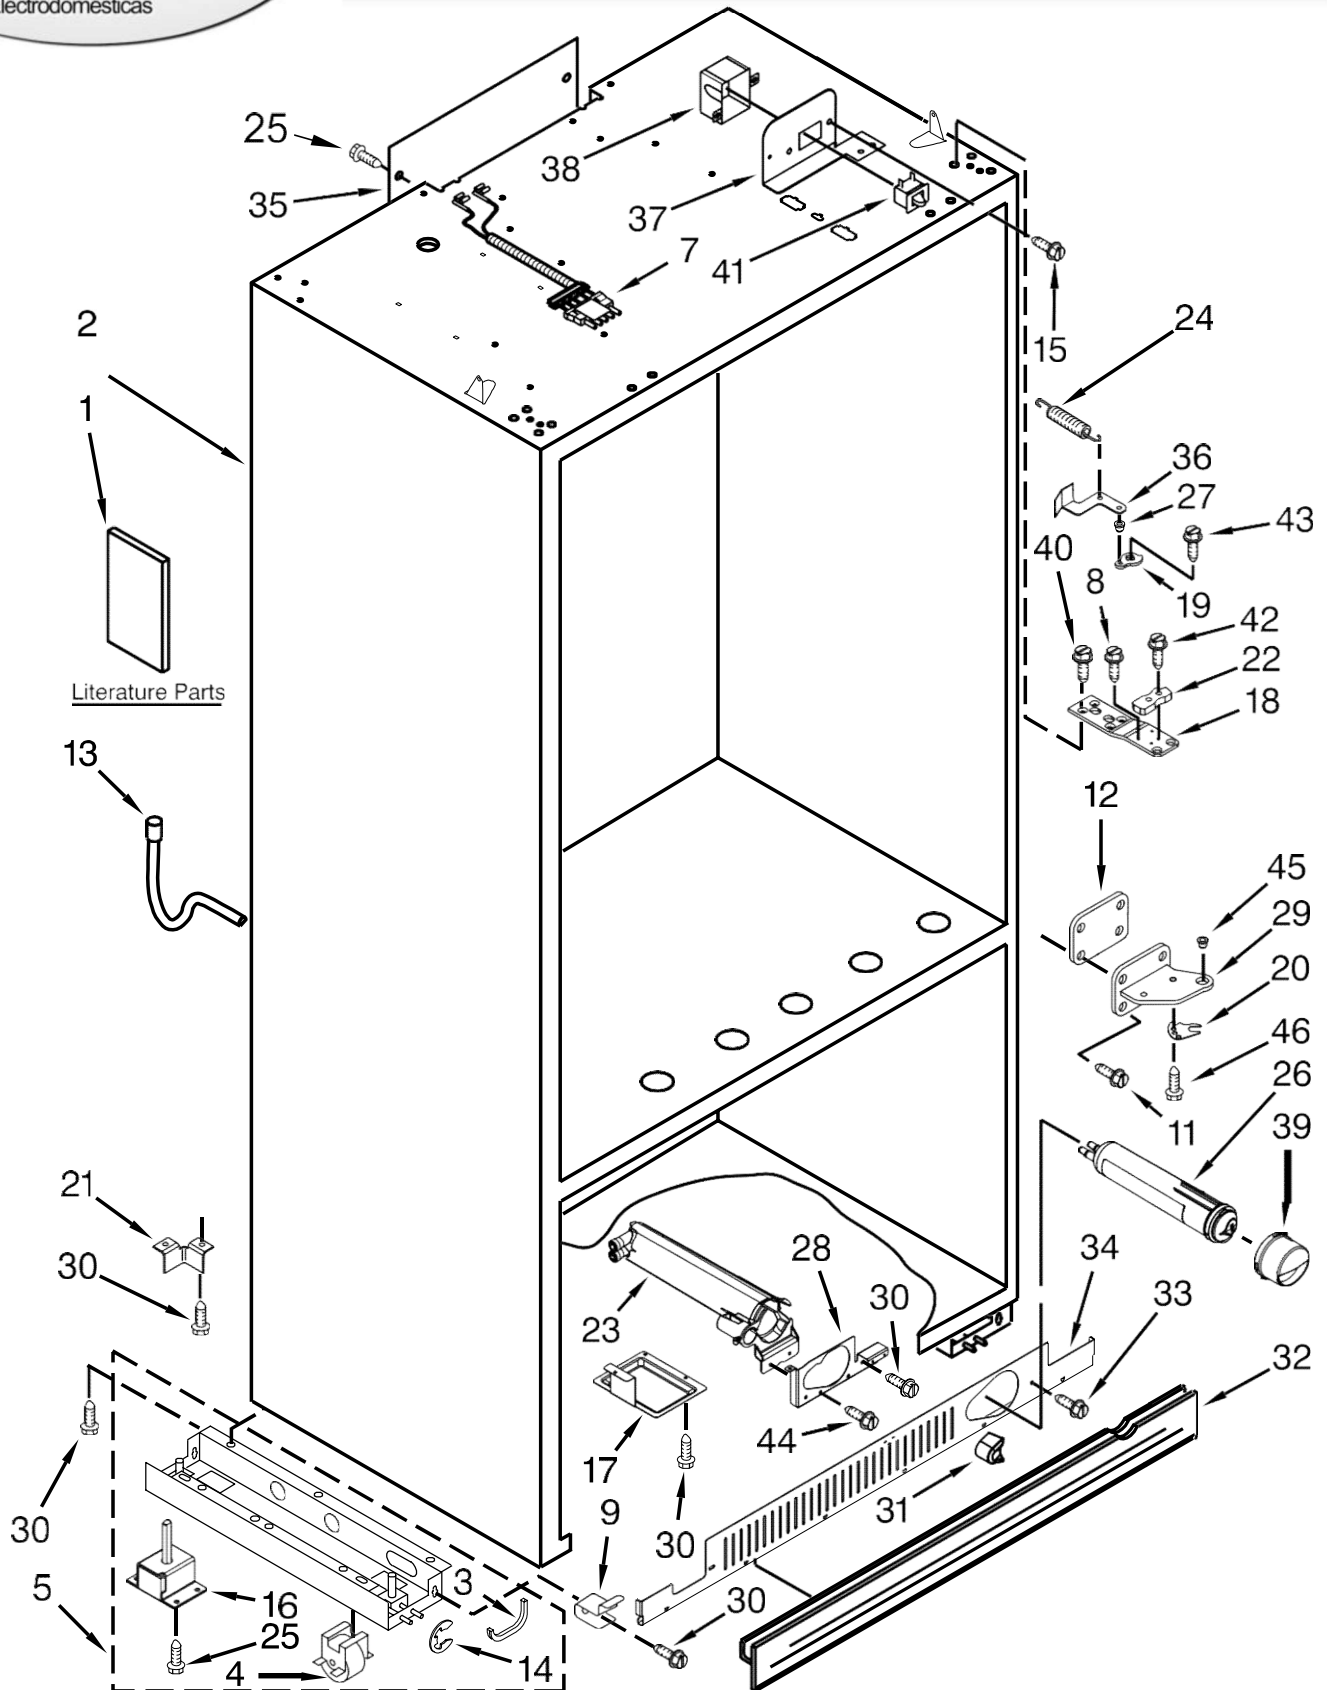

REFRIGERADOR KBFC42FTS08

REFRIGERADOR KBFC42FTS08

<u>Illus. No.</u>	<u>Part No.</u>	<u>Description</u>	<u>Illus. No.</u>	<u>Part No.</u>	<u>Description</u>	<u>Illus. No.</u>	<u>Part No.</u>	<u>Description</u>
1		Literature Parts	17	2318189	Tray, Filter Drip	35	W10426957	Cover-Assembly, Air Duct
	W10303987	Use & Care Guide	18	2316759	Hinge, Door Refrigerator Top	36		Arm, Extension
	W10205809	Energy Guide	19	2320509	Stop, Door		2266882	Right Hand
	W10483324	Service & Wiring Sheet	20	2004994	Lock, Bushing		2266881	Left Hand
	W10469187	Main Control Service Sheet	21	2006617	Bracket, Base Support	37		Bracket, Switch
	2317840	Modular Icemaker Service Sheet	22	2316758	Stop, Door		2221097	Right Hand
2		Cabinet (Not Serviced)	23	W10121140	Housing, Water Filter		2221096	Left Hand
3	2307584	Grommet, Crossover Tube	24	2221242	Spring, Door Closure (Green)	38	2215938	Cover, Switch
4	W10138054	Assembly, Roller	25	486194	Screw	39		Cap, Water Filter
5		Support, Base Assy	26	W10121146	Filter, Water		2260518B	Black
	W10138423	Right Hand	27	2316859	Bushing, Extension Arm	40	8533913	Screw
	W10279275	Left Hand	28	W10348782	Bracket, Filter	41	1118894	Switch, Rocker Arm (Refrigerator)
7	2187946	Wire Assembly, Light Switch	29	W10337505	Hinge, Center Refrigerator Door	42	W10005070	Screw
8	8281164	Screw (Stainless)	30	W10001250	Screw	43	8533980	Screw
9	2307640	Mounting Bracket, Grill	31		Button, Water Filter	44	8281163	Screw (Stainless)
11	W10162602	Screw		2260503B	Black	45	2314023	Bushing, Hinge
12	2207470	Shim, Door Hinge	32		Skirt, Bottom Grille	46	488234	Screw
13	2314064	Tube, Drain		2209025B	Black			
14	2006841	Ring, Retainer	33	W10005050	Screw			
15	487415	Screw	34	2325188B	Grille Base, Front			
16	2005032	Leveler, Adjustable