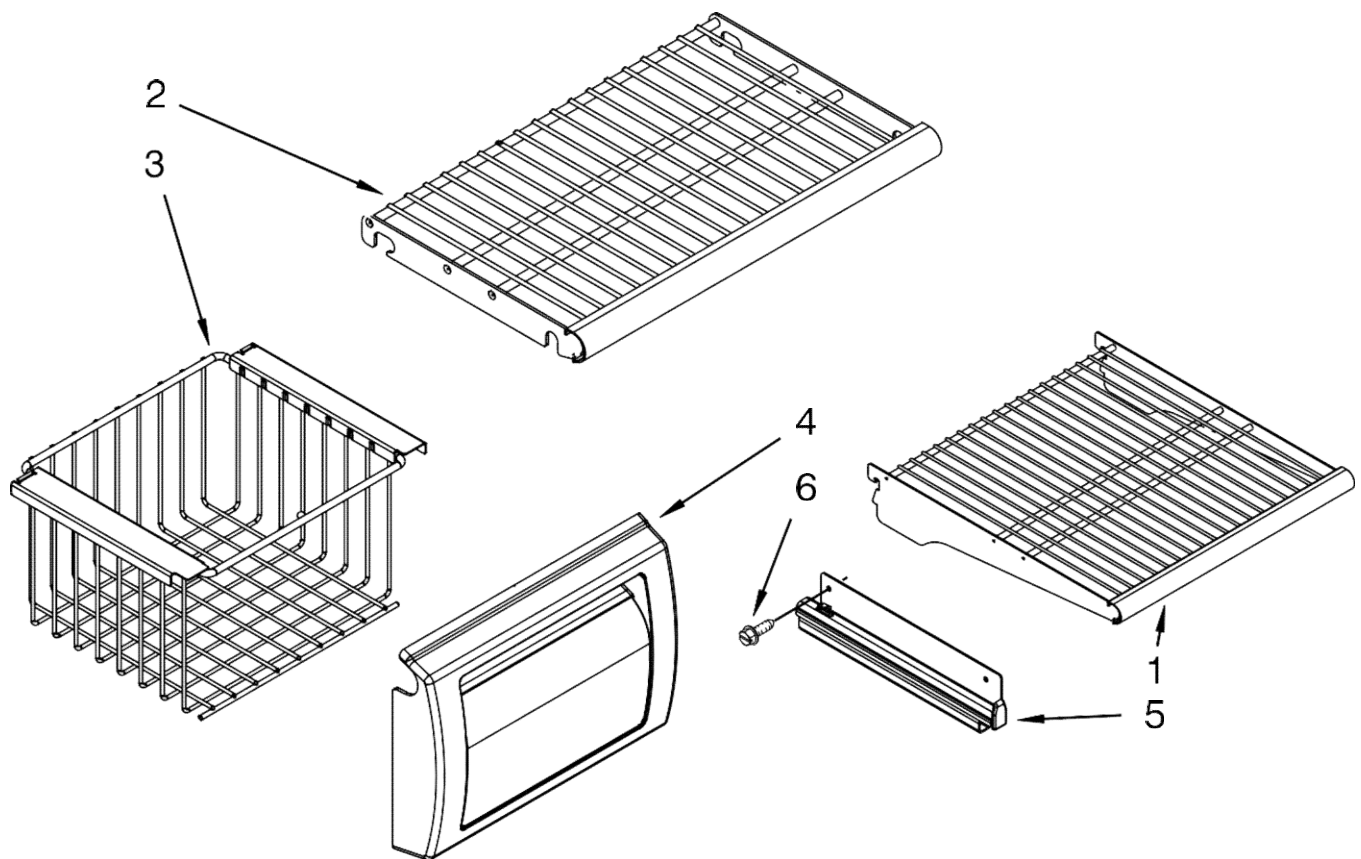

Illus.

<u>No.</u>	<u>Part No.</u>	<u>Description</u>
1	W10568585	Assembly, Fixed Shelf
2	W10701859	Rack, Wine
3	W10556313	Assembly, Meat Pan Cover
4	W10556776	Assembly, Crisper Cover
5	W10407625	Assembly, Crisper Pan
6		Slide, Meat Pan
	2302954	Left Hand
	2302955	Right Hand
7	2256249	Front, Crisper Pan

Illus.

<u>No.</u>	<u>Part No.</u>	<u>Description</u>
8		Spacer, Crisper
	2256223	Left Hand
	2256222	Right Hand
9		Slide, Crisper
	2302956	Left Hand
	2302957	Right Hand
10		Spacer, Meat Pan
	2256243	Left Hand
	2256244	Right Hand

Illus.

<u>No.</u>	<u>Part No.</u>	<u>Description</u>
11	8533928	Screw (Stainless)
		(Left Hand)
	8533929	Screw (Stainless)
		(Right Hand)
12	W10407628	Assembly, Meat Pan
13	2256367	Assembly, Meat Pan Front
14	W10593207	Assembly, Produce Preserver