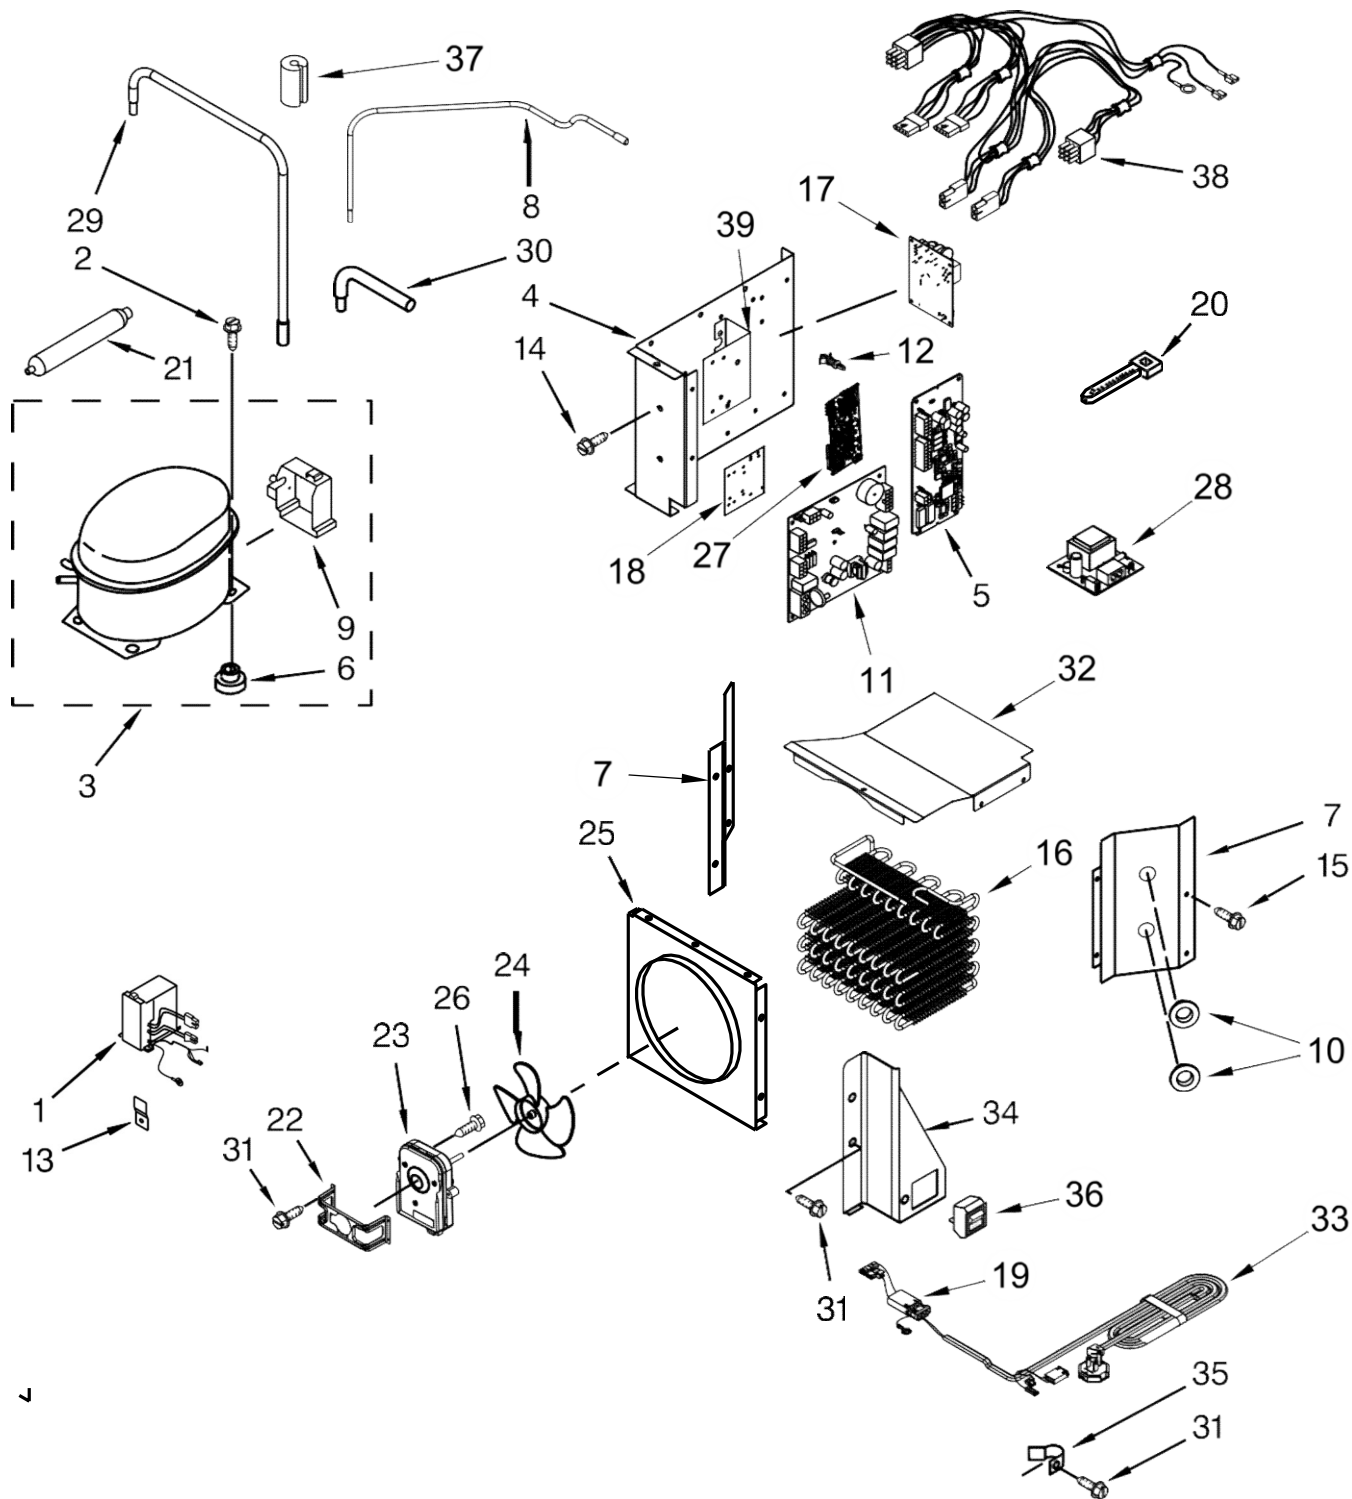

Illus.

<u>No.</u>	<u>Part No.</u>	<u>Description</u>
1	W10645666	Assembly, Inverter Box
2	489373	Screw
3	W10653005	Compressor
4	W10550831	Housing, Control Board Mounting
5	2318054	Control, Electronic
6	1100826	Grommet
7		Support, Condenser
	W10525177	Left Hand
	W10525179	Right Hand
8	W10648264	Tube, Heat Loop Transition
9	2215676	Cover, Terminal
10	W10587113	Grommet
11	W10200659	Control, Electronic
12	2203075	Spacer
13	2256328	Bracket, Inverter Mounting
14	487539	Screw (Stainless)
15	1157158	Screw
16	W10591457	Condenser

Illus.

<u>No.</u>	<u>Part No.</u>	<u>Description</u>
17	W10624574	Supply, Power
18	W10770059	Plate, Circuit Board (Top)
19	2310195	Assembly, Jumper Wire (Power Switch to Power Cord)
20	2155774	Tie, Wire
21	W10175593	Drier
22	W10414681	Bracket, Fan Motor
23	2188875	Motor, Condenser
24	W10139483	Blade, Fan
25	W10415670	Orifice, Fan
26	W10146359	Screw
27	W10635302	LED Control
28	2259350	Board, Power Supply
29	W10624944	Tube, Drier Transition
30	W10528578	Tube, Process
31	486194	Screw
32	W10525175	Cover, Condenser Support
33	2310196	Cord, Power
34	W10321055	Bracket, Control Assembly

Illus.

<u>No.</u>	<u>Part No.</u>	<u>Description</u>
35	549193	Clamp, Power Cord
36	2266802	Switch, Power Disconnect
37	2319835	Grommet, Condenser
38	W10775849	Assembly, Unit Wire
39	W10761479	Plate, Circuit Board
		Following Parts Not Illustrated
	978025	Valve, Access
	978026	Valve, Access
	978027	Valve, Access
	978028	Valve, Access
	978029	Valve, Access
	978030	Valve, Access
	876764	Valve, Access
		REFRIGERANT CHARGE
		7.25 oz. (R-134A)