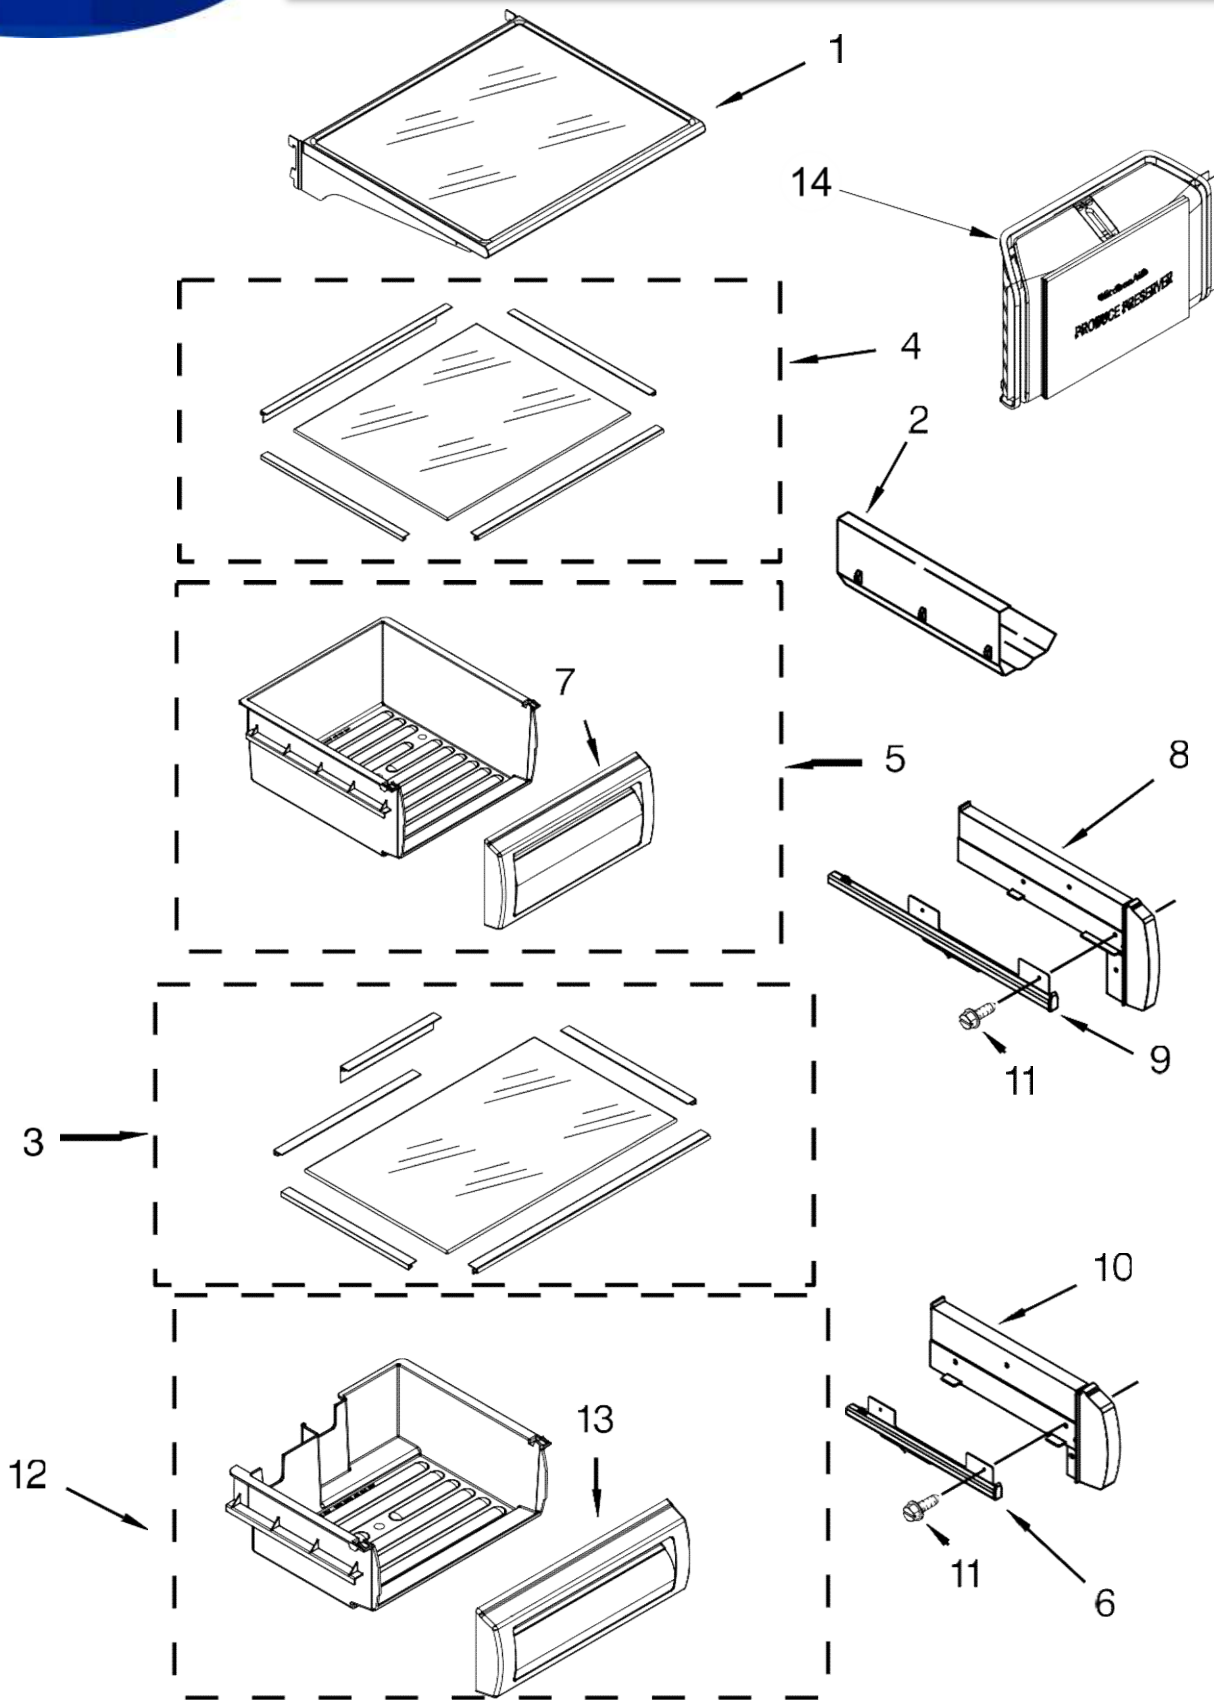

Illus.No. Part No. Description

4 2324973 Bracket, Control Box
5 W10142283 Screw (White)

Illus.No. Part No. Description

6 487539 Screw (Stainless)
7 W10760791 Assembly, User
Interface

Illus.

<u>No.</u>	<u>Part No.</u>	<u>Description</u>
1	W10568585	Assembly, Fixed Shelf
2	W10701859	Rack, Wine
3	W10556313	Assembly, Meat Pan Cover
4	W10556776	Assembly, Crisper Cover
5	W10407625	Assembly, Crisper Pan
6		Slide, Meat Pan
	2302954	Left Hand
	2302955	Right Hand
7	2256249	Front, Crisper Pan