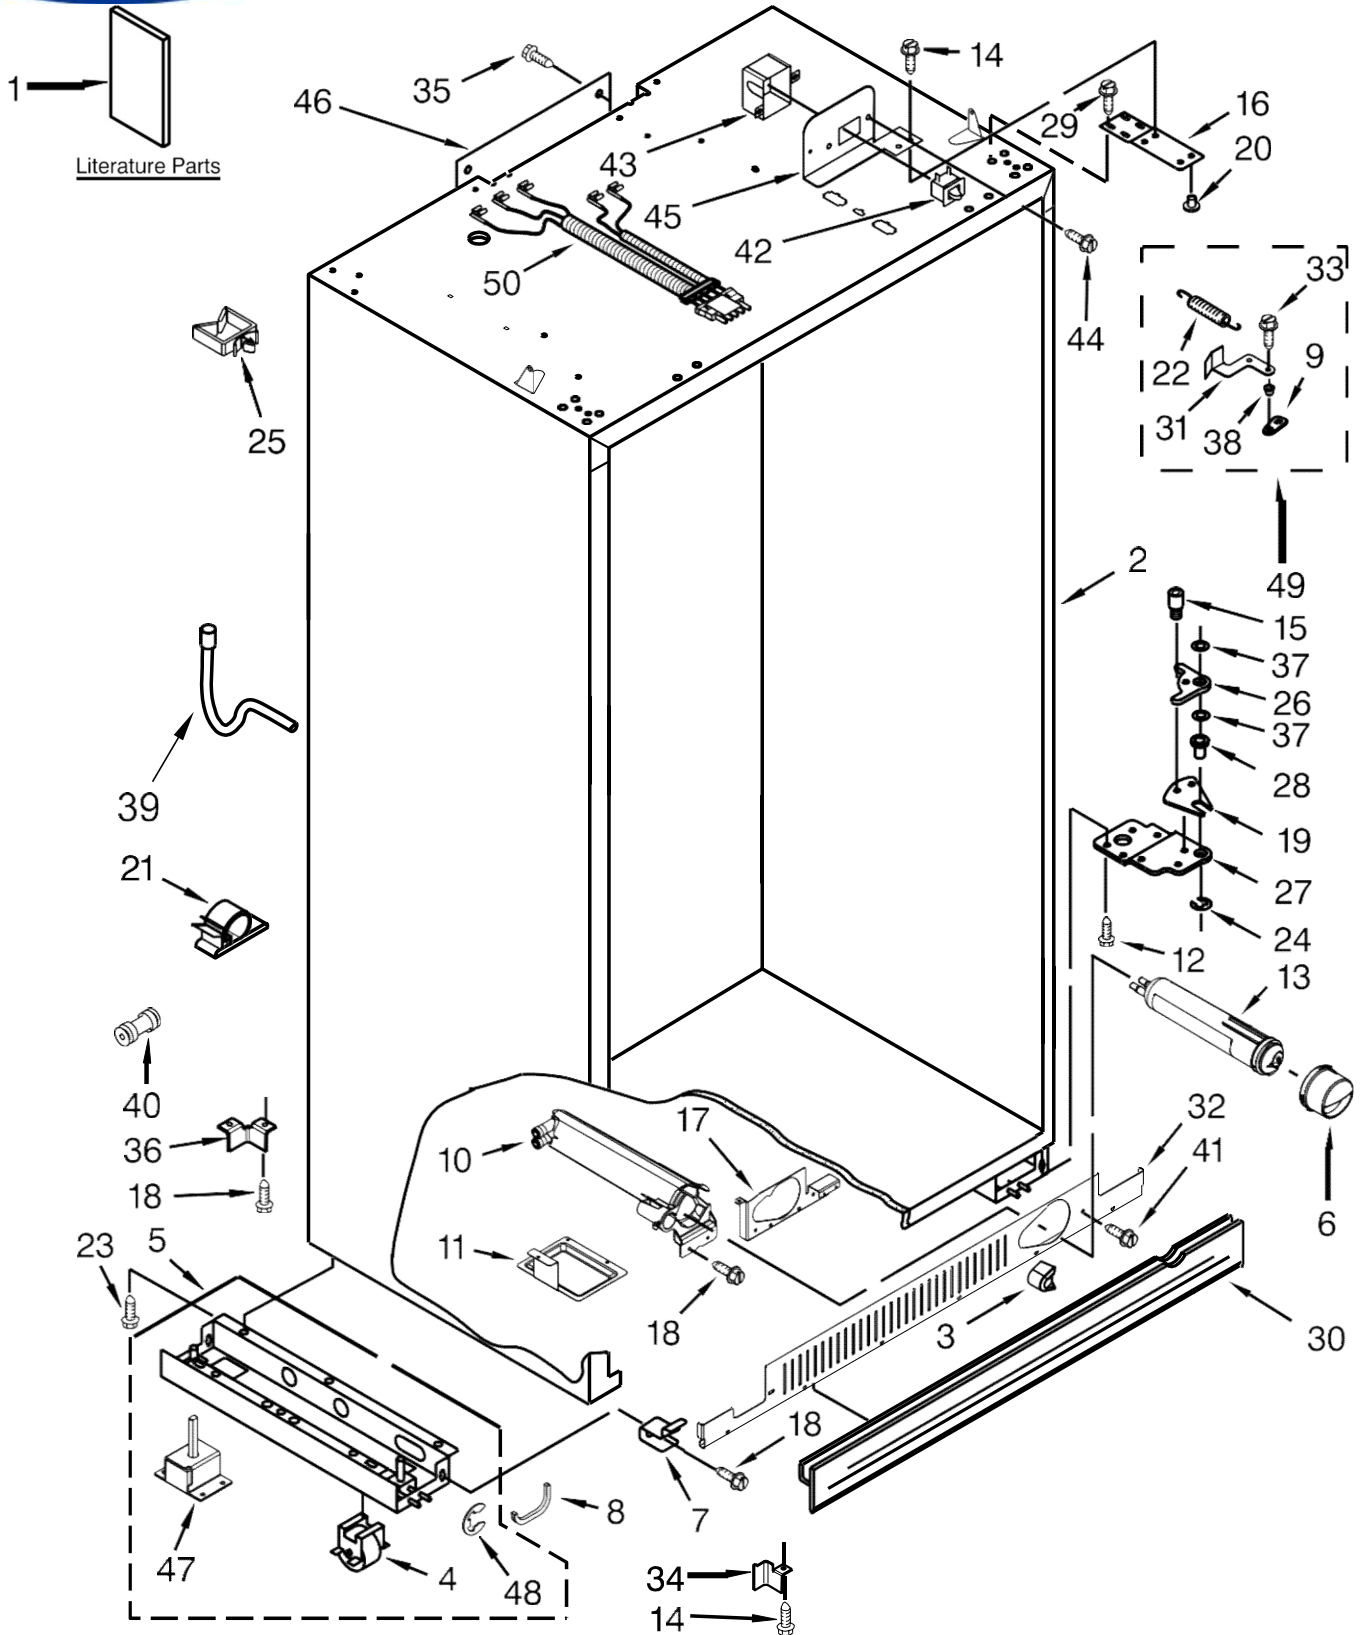

<u>Illus. No.</u>	<u>Part No.</u>	<u>Description</u>	<u>Illus. No.</u>	<u>Part No.</u>	<u>Description</u>	<u>Illus. No.</u>	<u>Part No.</u>	<u>Description</u>
1		Literature Parts	15	3400230	Screw	34		Bracket, Support Base (Front)
	W10763009	Use and Care Guide	16	2257644	Hinge, Top		2006616	Left Hand
	W10763005	Energy Guide	17	W10674648	Bracket, Filter		2006556	Right Hand
	W10762990	English	18	W10001250	Screw	35	1157158	Screw
	W10762992	French	19	2004994	Lock, Bushing	36	2006617	Bracket, Base Support (Rear)
	W10763010	Installation Instructions	20	W10484913	Bushing, Top Hinge	37	2006346	Washer, Extension Arm
2		Cabinet (Not A Serviceable Part)	21	W10663352	Clip	38	2316859	Bushing, Extension Arm
3		Button, Water Filter	22	2221242	Spring, Door Closure (Green)	39	2314064	Tube, Drain
	2260503B	Black	23	486194	Screw	40	W10271541	Connector, Union
4	W10138054	Assembly, Roller	24	2005008	Ring, Bushing Retaining	41	8281163	Screw (Stainless)
5		Assembly, Support Base	25	W10129069	Clip, Wire	42	1118894	Switch, Rocker Arm
	W10279275	Left Hand	26	W10482554	Cover, Bottom Gap		1115373	Switch, Rocker Arm Combination (Freezer)
	W10138423	Right Hand	27		Hinge (Bottom)	43	2215938	Cover, Switch
6		Cap, Water Filter		2006779	Left Hand	44	487415	Screw
	2260518B	Black	28	2302876	Bushing, Adjustable	45		Bracket, Switch
7	2307640	Bracket, Grill Mounting	29	8533913	Screw		W10741112	Left Hand
8	2307584	Grommet, Crossover Tube	30	W10188551	Skirt, Bottom Grille		W10741111	Right Hand
9	2320509	Stop, Door	31		Extension Arm, Door Closer	46	2215612	Cover, Air Duct
10	W10121140	Housing, Water Filter		W10709785	Left Hand	47	2005032	Leveler, Adjustable
11	2318189	Tray, Filter Drip		W10728112	Right Hand	48	2006841	Ring, Retainer
12	3400525	Screw	32		Grille Bottom, Front	49		Cam Assembly
13	W10754687	Filter, Water		W10182718	Black		2307857	Right Hand
14	489399	Screw	33	W10485630	Screw	50	W10780213	Assembly, Switch Wire