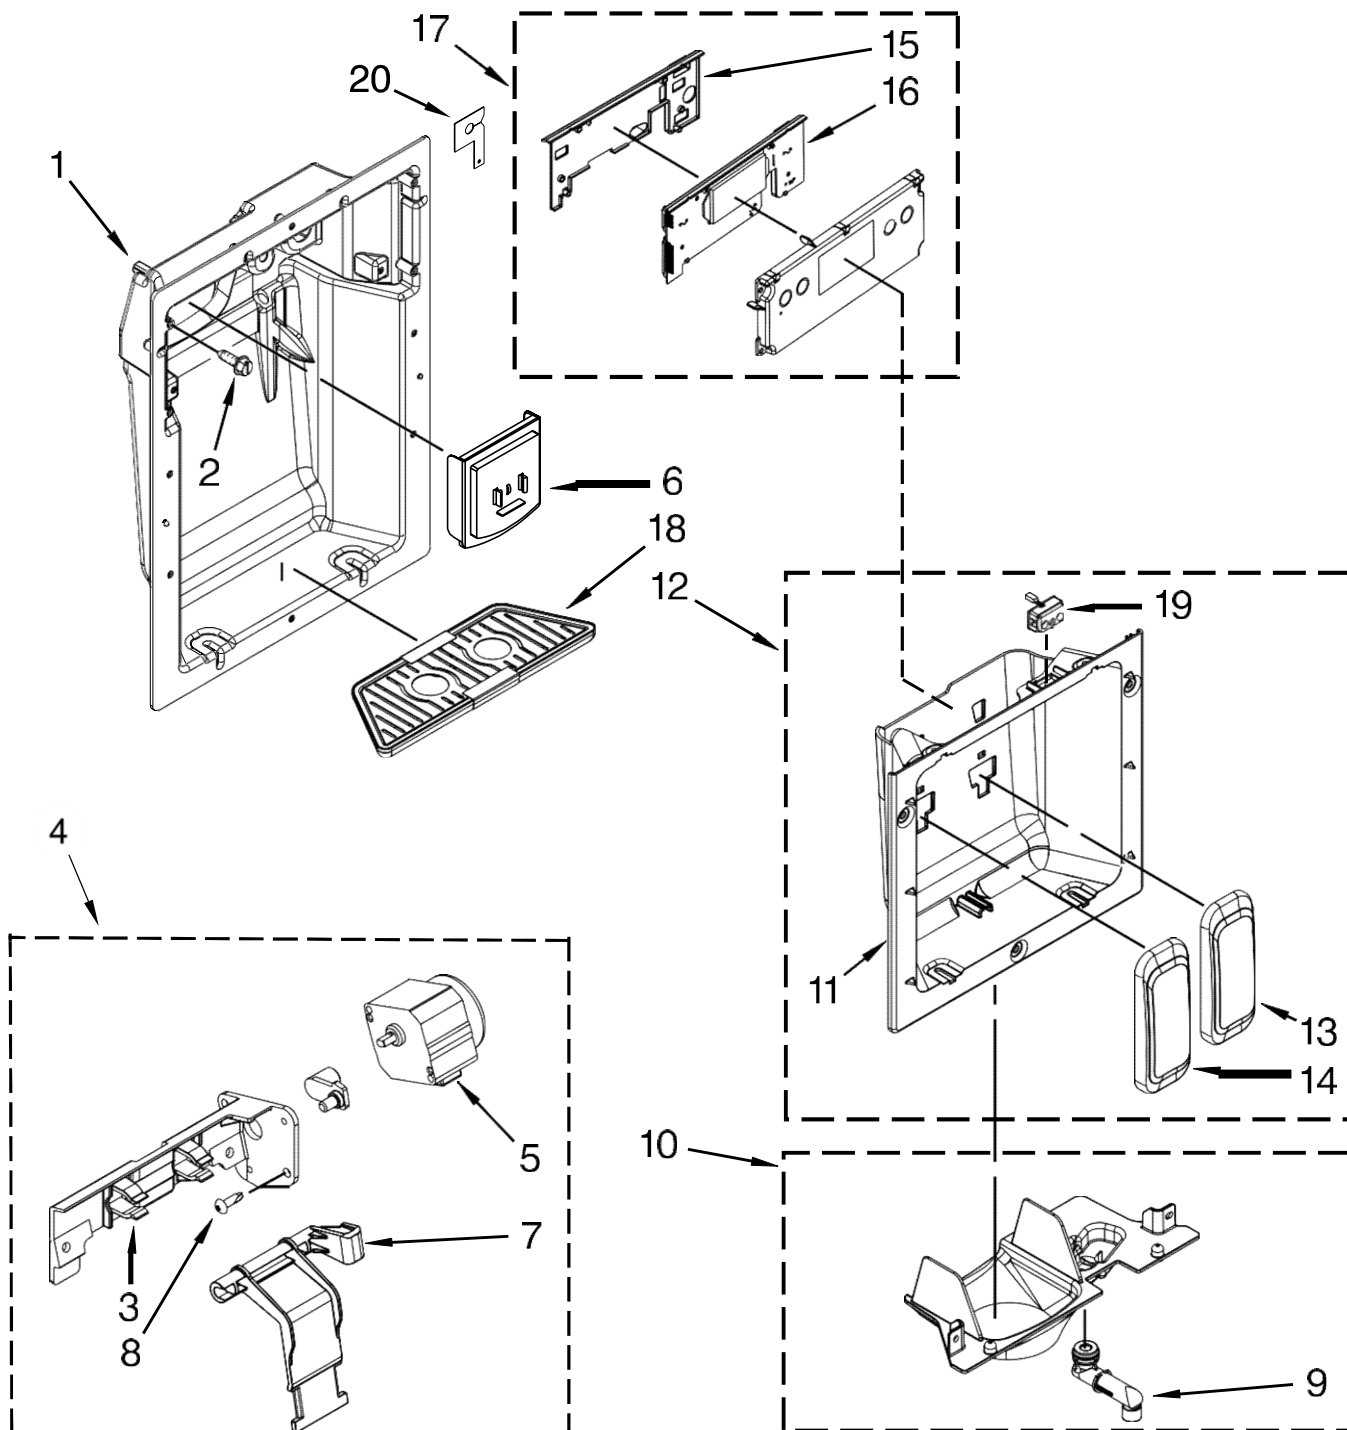

<u>Illus.</u> <u>No.</u>	<u>Part No.</u>	<u>Description</u>	<u>Illus.</u> <u>No.</u>	<u>Part No.</u>	<u>Description</u>	<u>Illus.</u> <u>No.</u>	<u>Part No.</u>	<u>Description</u>
1		Housing, Dispenser (Not Serviced)	11		Housing, Middle (Not Available Order Item 12)	17	W10151236	Assembly, User Interface
2	486194	Screw	12	W10260622	Assembly, Housing	18		Tray, Housing
3	W10542660	Bracket, Motor		W10260620	Housing Assembly		2318062B	Black
4	W10546285	Assembly, Motor and Bracket	13		Assembly, Water Paddle	19	2305342	Assembly, LED
5	W10205979	Motor, Ice Door		2305307GN	Universal Silver	20	2305447	Clip, Wiring
6	W10504458	Door, Ice	14		Ice, Paddle Assembly			
7	W10542663	Support, Ice Door		2305306GN	Universal Silver			
8	4449745	Screw	15	2305219	Cover, Control			
9	2305235	Assembly, Spigot	16	2321746	Assembly, User Interface Control Cover			
10	2318017	Assembly, Separator