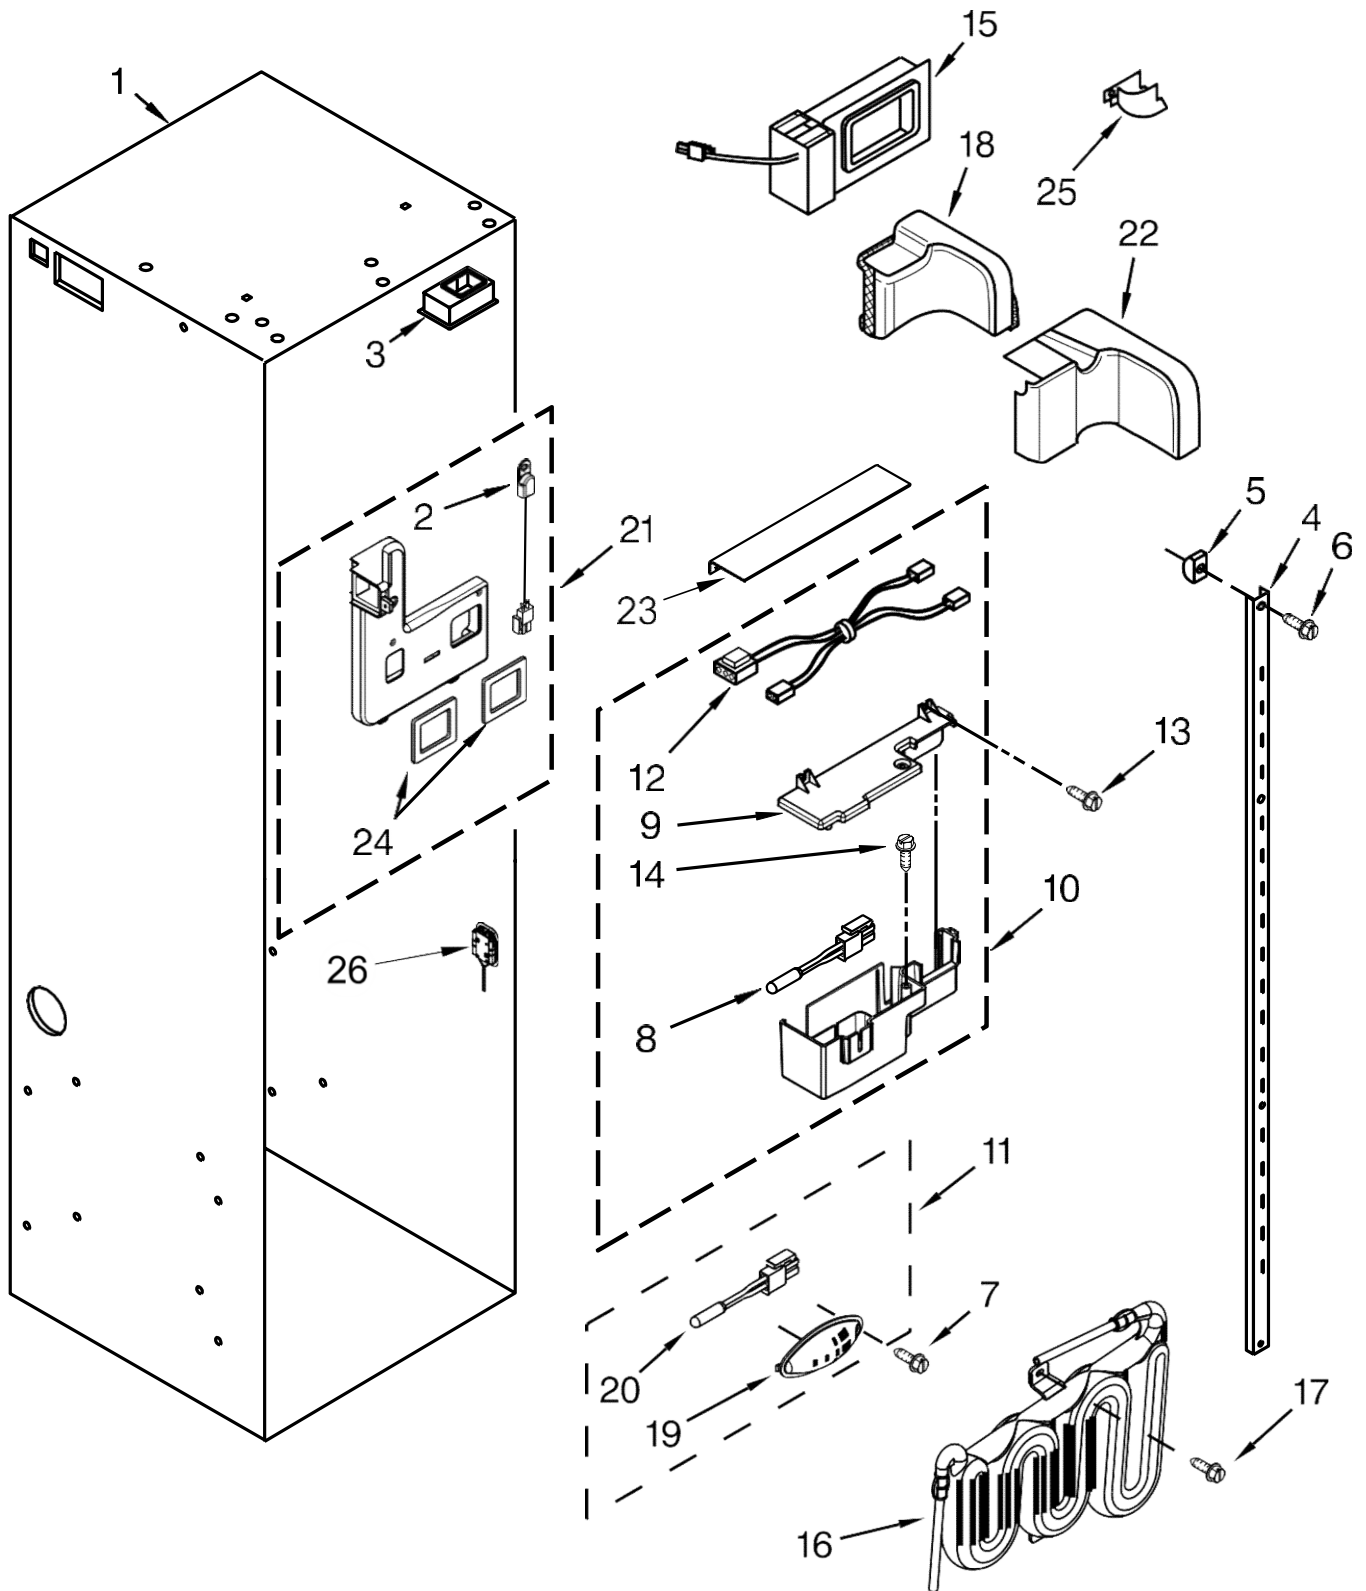

Illus.

<u>No.</u>	<u>Part No.</u>	<u>Description</u>
1		Trim, Cabinet Side (Right)
	W10568005	Aluminum
2	486194	Screw
3		Trim, Bottom Cabinet
	2316688	Aluminum

Illus.

<u>No.</u>	<u>Part No.</u>	<u>Description</u>
4	W10001250	Screw
5		Trim, Top Cabinet
	2314018	Aluminum
6		Trim, Cabinet Side (Left)
	W10568007	Aluminum

Illus.

<u>No.</u>	<u>Part No.</u>	<u>Description</u>
7	W10121451	Insert, Blind Threaded
8	2005925	Seal, Side Trim

REFRIGERADOR KBSD608EBS00

<u>Illus.</u> <u>No.</u>	<u>Part No.</u>	<u>Description</u>
1		Liner (Not A Serviceable Part)
2	2306010	Thermistor
3	2208970	Duct, Air
4	2259077	Ladder, Shelf
5	520965	Support, Ladder
6	2006475	Screw (White)
7	487539	Screw (Stainless)
8	2302937	Thermistor
9	2302986	Lid, Baffle
10	W10169528	Assembly, Control Baffle