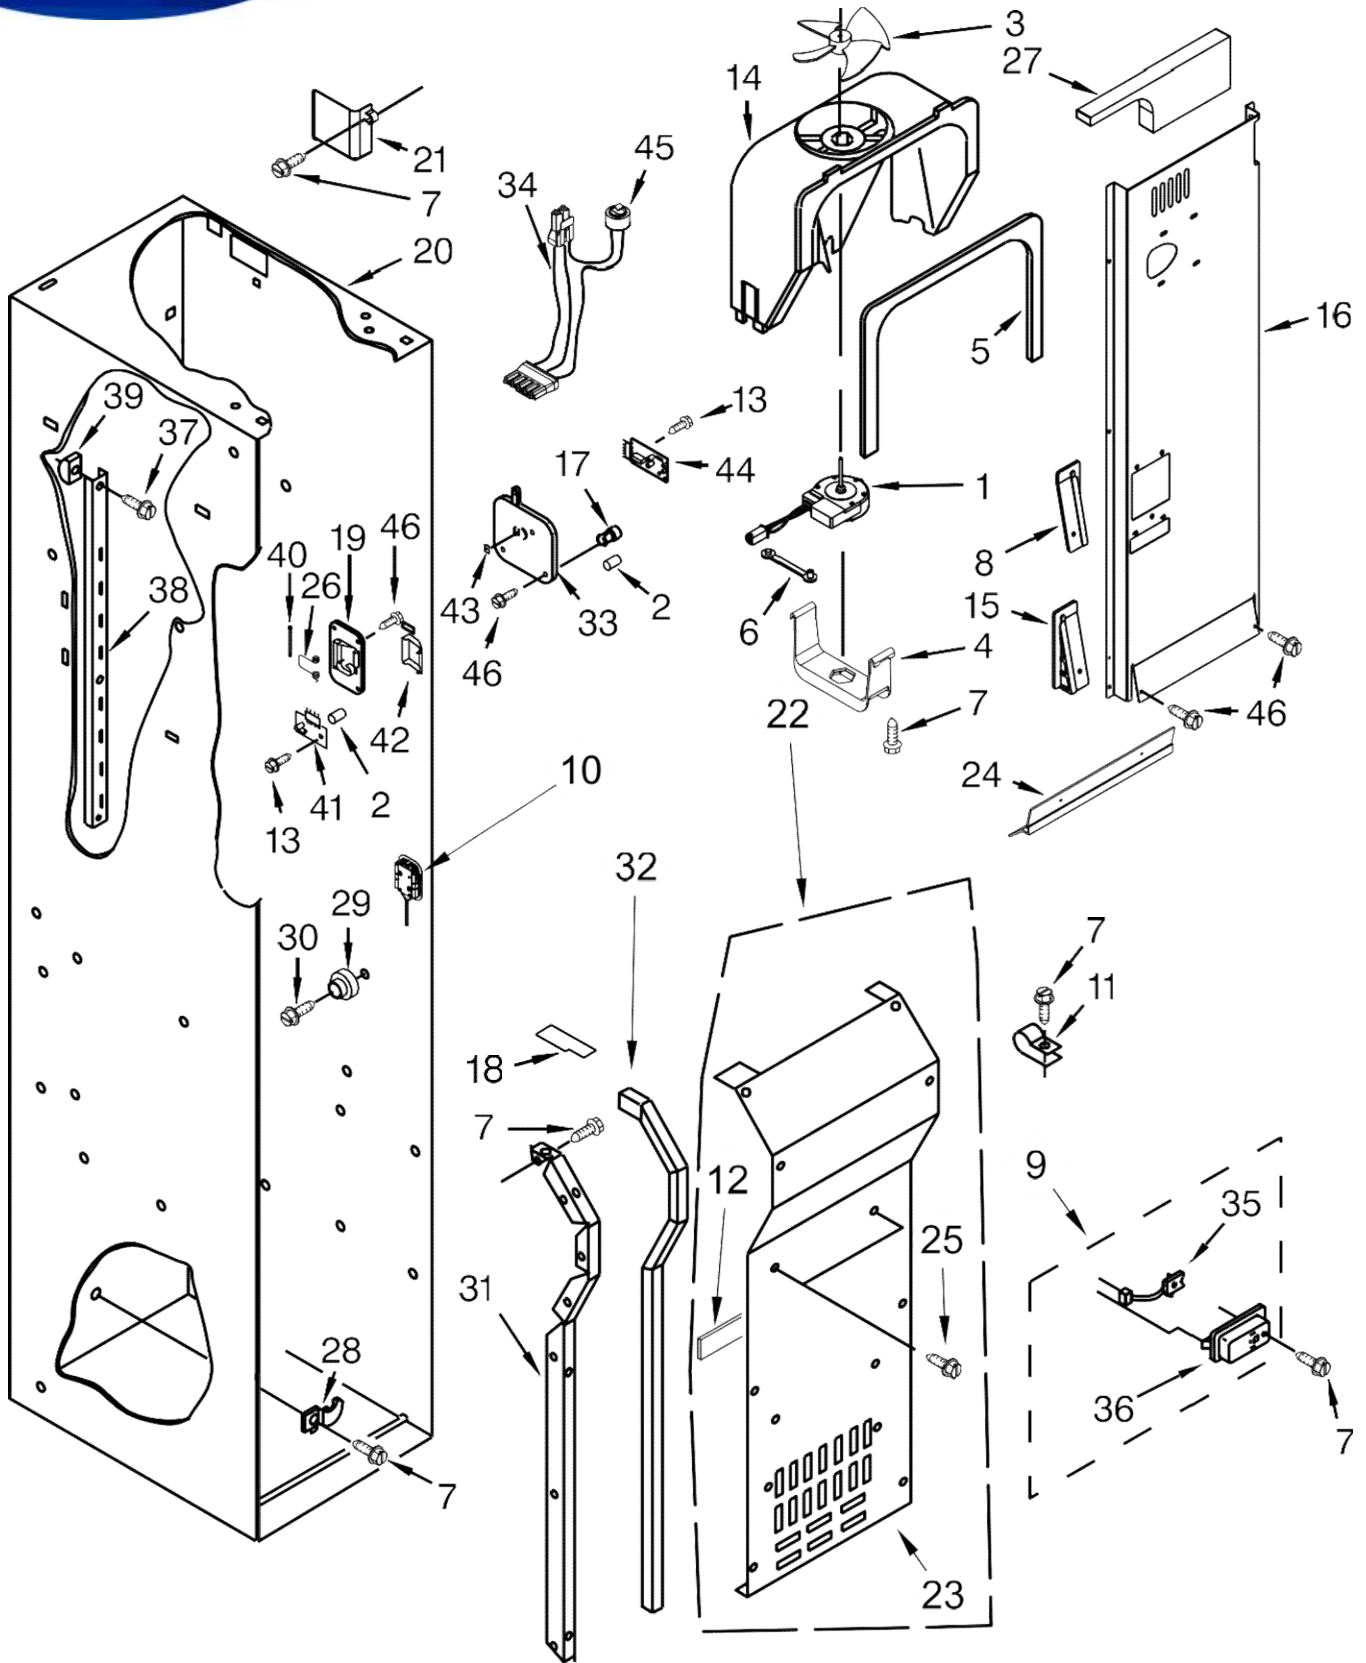

Illus.

<u>No.</u>	<u>Part No.</u>	<u>Description</u>
1	W10436861	Motor, Fan
2	2198665	Tube, Circuit Board
3	2169142	Blade, Fan
4	W10260421	Retainer, Fan Motor
5	2302817	Gasket, Scroll Assembly
6	W10321090	Grommet, Motor
7	486194	Screw
8	2259464	Wedge, Right Air Duct
9	2317844	Assembly, Thermistor
10	W10607479	Assembly, LED Module
11	2221070	Clamp, Tube
12	W10581989	Gasket, Evaporator Cover
13	489214	Screw
14	2182120	Scroll, Fan
15	2259465	Wedge, Left Air Duct
16	2307775	Duct, Air
17	2198643	Lens, Receiver
18		Block, Fan Scroll
	2209066	Left Hand
	2209482	Right Hand

Illus.

<u>No.</u>	<u>Part No.</u>	<u>Description</u>
19	2215650	Cover, Emitter
20		Liner (Not A Serviceable Part)
21	2259025	Cover, Air Outlet
22	W10581993	Assembly, Evaporator Cover
23	W10428001	Cover, Evaporator
24	2302851	Support, Air Duct
25	487539	Screw (Stainless)
26	2198635	Spring, Door
27	2309284	Deflector, Air Duct
28	1112260	Support, Evaporator
29	2196205	Stud, Shelf
30	W10191952	Screw
31		Rail, Evaporator Cover
	2221107	Left Hand
	2259355	Right Hand
32	2220904	Gasket, Evaporator Cover
33	2259493	Cover, Receiver
34	W10482187	Harness, Bi-Metal Wire
35	2306010	Thermistor

Illus.

<u>No.</u>	<u>Part No.</u>	<u>Description</u>
36	2317105	Cover, Thermistor
37	2006475	Screw (White)
38	2259032	Ladder, Shelf
39	2259445	Support, Ladder
40	2198634	Pin, Door
41	W10193840	Board, Emitter Circuit
42	2198633	Flipper, Shut Off
43	2255563	Slide, Icemaker Shut Off
44	W10290817	Board, Receiver Circuit
45	W10160570	Bi-Metal, Defrost
46	W10142283	Screw (White)