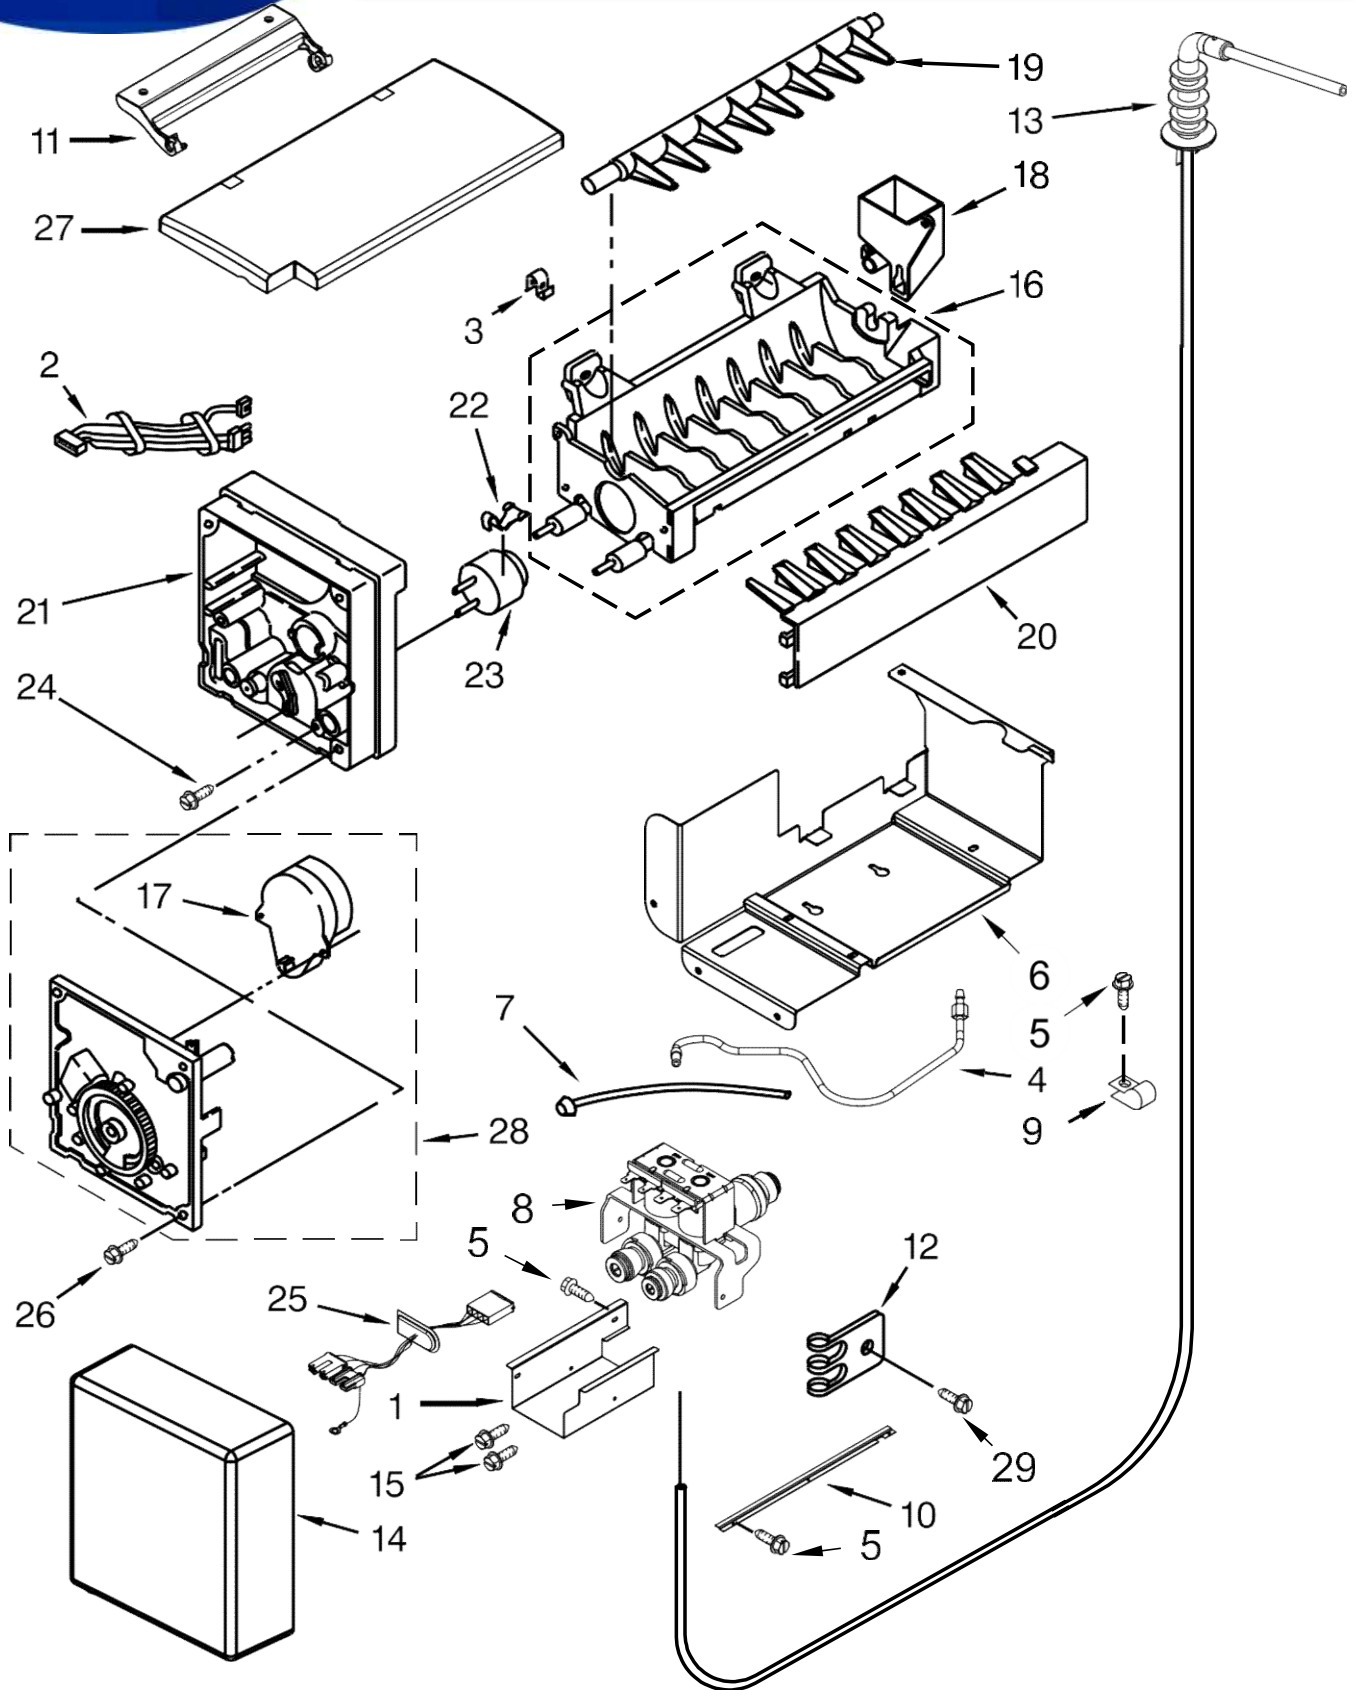

Illus.

<u>No.</u>	<u>Part No.</u>	<u>Description</u>
1	2320601	Shield, Water Valve
2	W10508659	Assembly, Icemaker Wire
3	628379	Clip, Thermal Fuse
4	W10296807	Tube, Filter Inlet
5	486194	Screw
6	2252228	Bracket, Icemaker Mounting
7	W10683737	Tube, Filter Outlet
8	W10159842	Valve, Inlet
9	2221070	Clamp, Tube
10	2320559	Support, Valve
11	2198641	Bracket, Icemaker Cover
12	2208136	Clip, Water Tube

Illus.

<u>No.</u>	<u>Part No.</u>	<u>Description</u>
13	W10357286	Fitting, Water
14	W10289690	Cover, Icemaker
15	W10141604	Screw
16	628228	Assembly, Mold and Heater (Also Order 542638)
17		Motor, (Not Serviceable Order Item 28)
18	W10377998	Cup, Fill
19	627843	Ejector
20	W10272161	Stripper, Ice
21	2194712	Support, Housing
22	2315522	Retainer, Thermostat
23	627985	Thermostat
24	W10001280	Screw
25	W10279391	Assembly, Smart Valve Wire

Illus.

<u>No.</u>	<u>Part No.</u>	<u>Description</u>
26	489276	Screw
27	W10504754	Cover, Icemaker
28	W10223929	Assembly, Module and Motor
29	W10001250	Screw
100	W10774430	Complete Icemaker Assembly
		Following Parts Not Illustrated
	W10355016	Cleaner, Stainless Steel
	W10355010	Cleaner, Kitchen & Appliance
	W10355049	Wipes, Stainless Steel Cleaning
	REFDEODOR...	Deodorizer Pack