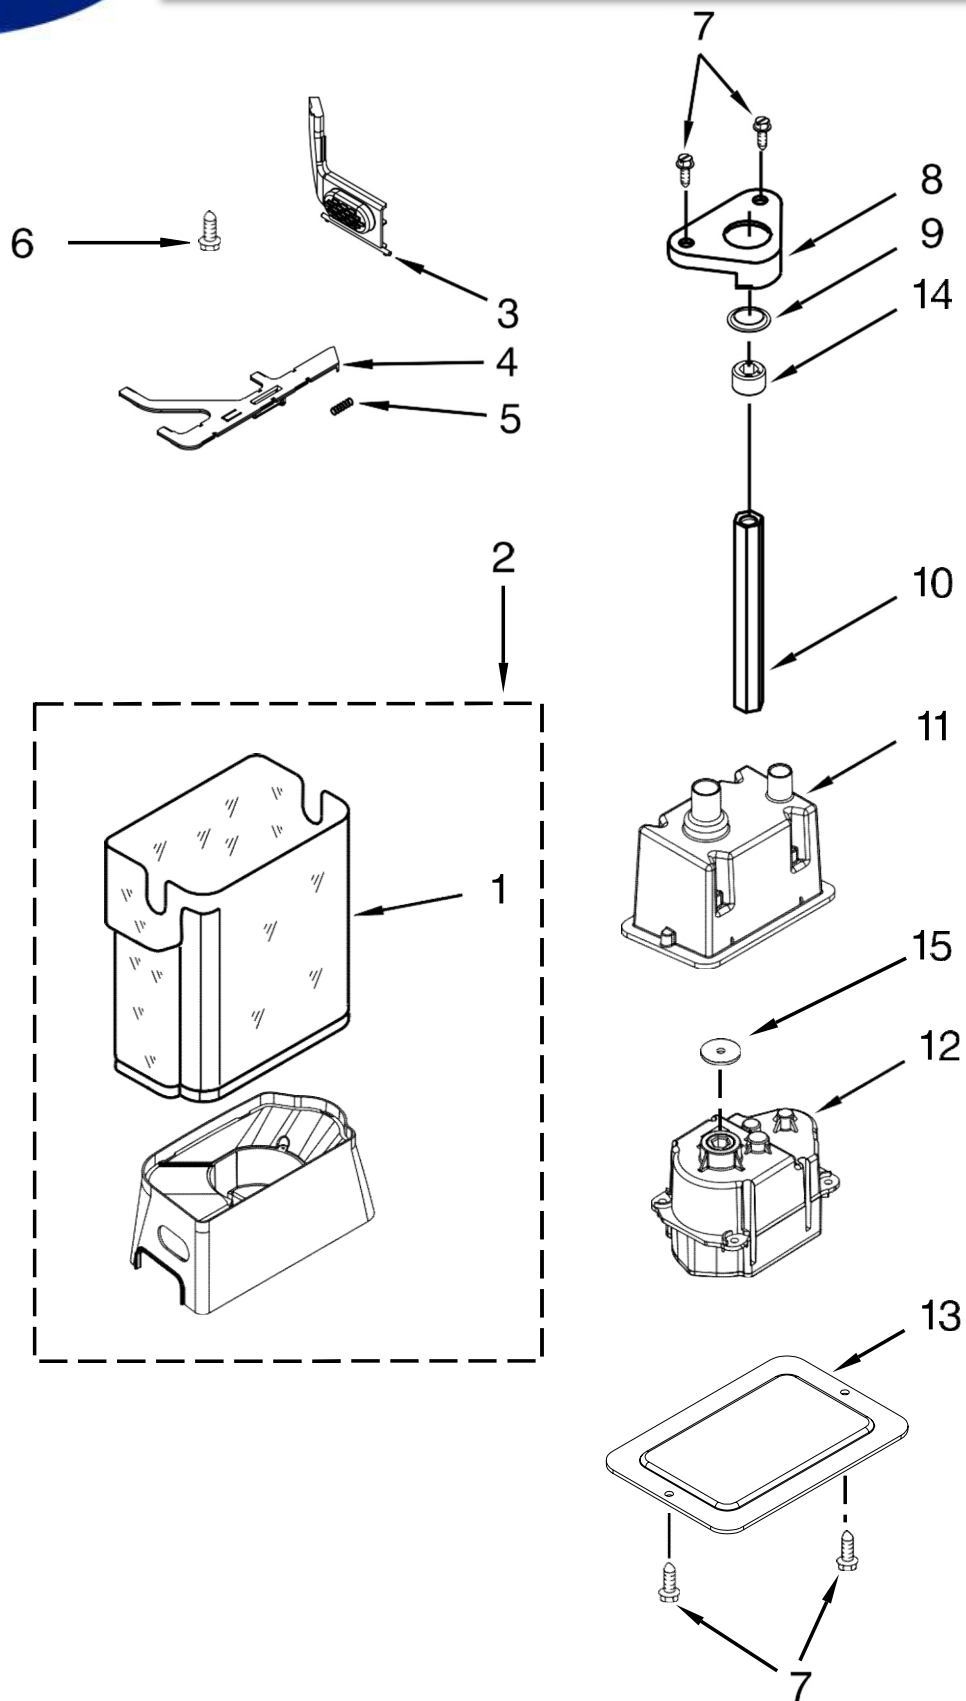

Illus.

<u>No.</u>	<u>Part No.</u>	<u>Description</u>
7	W10121451	Insert, Blind Threaded
8	2005925	Seal, Side Trim

REFRIGERADOR KBSD608EBS00

<u>Illus.</u> <u>No.</u>	<u>Part No.</u>	<u>Description</u>
1		Liner (Not A Serviceable Part)
2	2306010	Thermistor
3	2208970	Duct, Air
4	2259077	Ladder, Shelf
5	520965	Support, Ladder
6	2006475	Screw (White)
7	487539	Screw (Stainless)
8	2302937	Thermistor
9	2302986	Lid, Baffle
10	W10169528	Assembly, Control Baffle

Illus.

<u>No.</u>	<u>Part No.</u>	<u>Description</u>
1	W10436861	Motor, Fan
2	2198665	Tube, Circuit Board
3	2169142	Blade, Fan
4	W10260421	Retainer, Fan Motor
5	2302817	Gasket, Scroll Assembly
6	W10321090	Grommet, Motor
7	486194	Screw
8	2259464	Wedge, Right Air Duct
9	2317844	Assembly, Thermistor
10	W10607479	Assembly, LED Module
11	2221070	Clamp, Tube
12	W10581989	Gasket, Evaporator Cover
13	489214	Screw
14	2182120	Scroll, Fan
15	2259465	Wedge, Left Air Duct
16	2307775	Duct, Air
17	2198643	Lens, Receiver
18		Block, Fan Scroll
	2209066	Left Hand
	2209482	Right Hand

Illus.

<u>No.</u>	<u>Part No.</u>	<u>Description</u>
19	2215650	Cover, Emitter
20		Liner (Not A Serviceable Part)
21	2259025	Cover, Air Outlet
22	W10581993	Assembly, Evaporator Cover
23	W10428001	Cover, Evaporator
24	2302851	Support, Air Duct
25	487539	Screw (Stainless)
26	2198635	Spring, Door
27	2309284	Deflector, Air Duct
28	1112260	Support, Evaporator
29	2196205	Stud, Shelf
30	W10191952	Screw
31		Rail, Evaporator Cover
	2221107	Left Hand
	2259355	Right Hand
32	2220904	Gasket, Evaporator Cover
33	2259493	Cover, Receiver
34	W10482187	Harness, Bi-Metal Wire
35	2306010	Thermistor

Illus.

<u>No.</u>	<u>Part No.</u>	<u>Description</u>
36	2317105	Cover, Thermistor
37	2006475	Screw (White)
38	2259032	Ladder, Shelf
39	2259445	Support, Ladder
40	2198634	Pin, Door
41	W10193840	Board, Emitter Circuit
42	2198633	Flipper, Shut Off
43	2255563	Slide, Icemaker Shut Off
44	W10290817	Board, Receiver Circuit
45	W10160570	Bi-Metal, Defrost
46	W10142283	Screw (White)