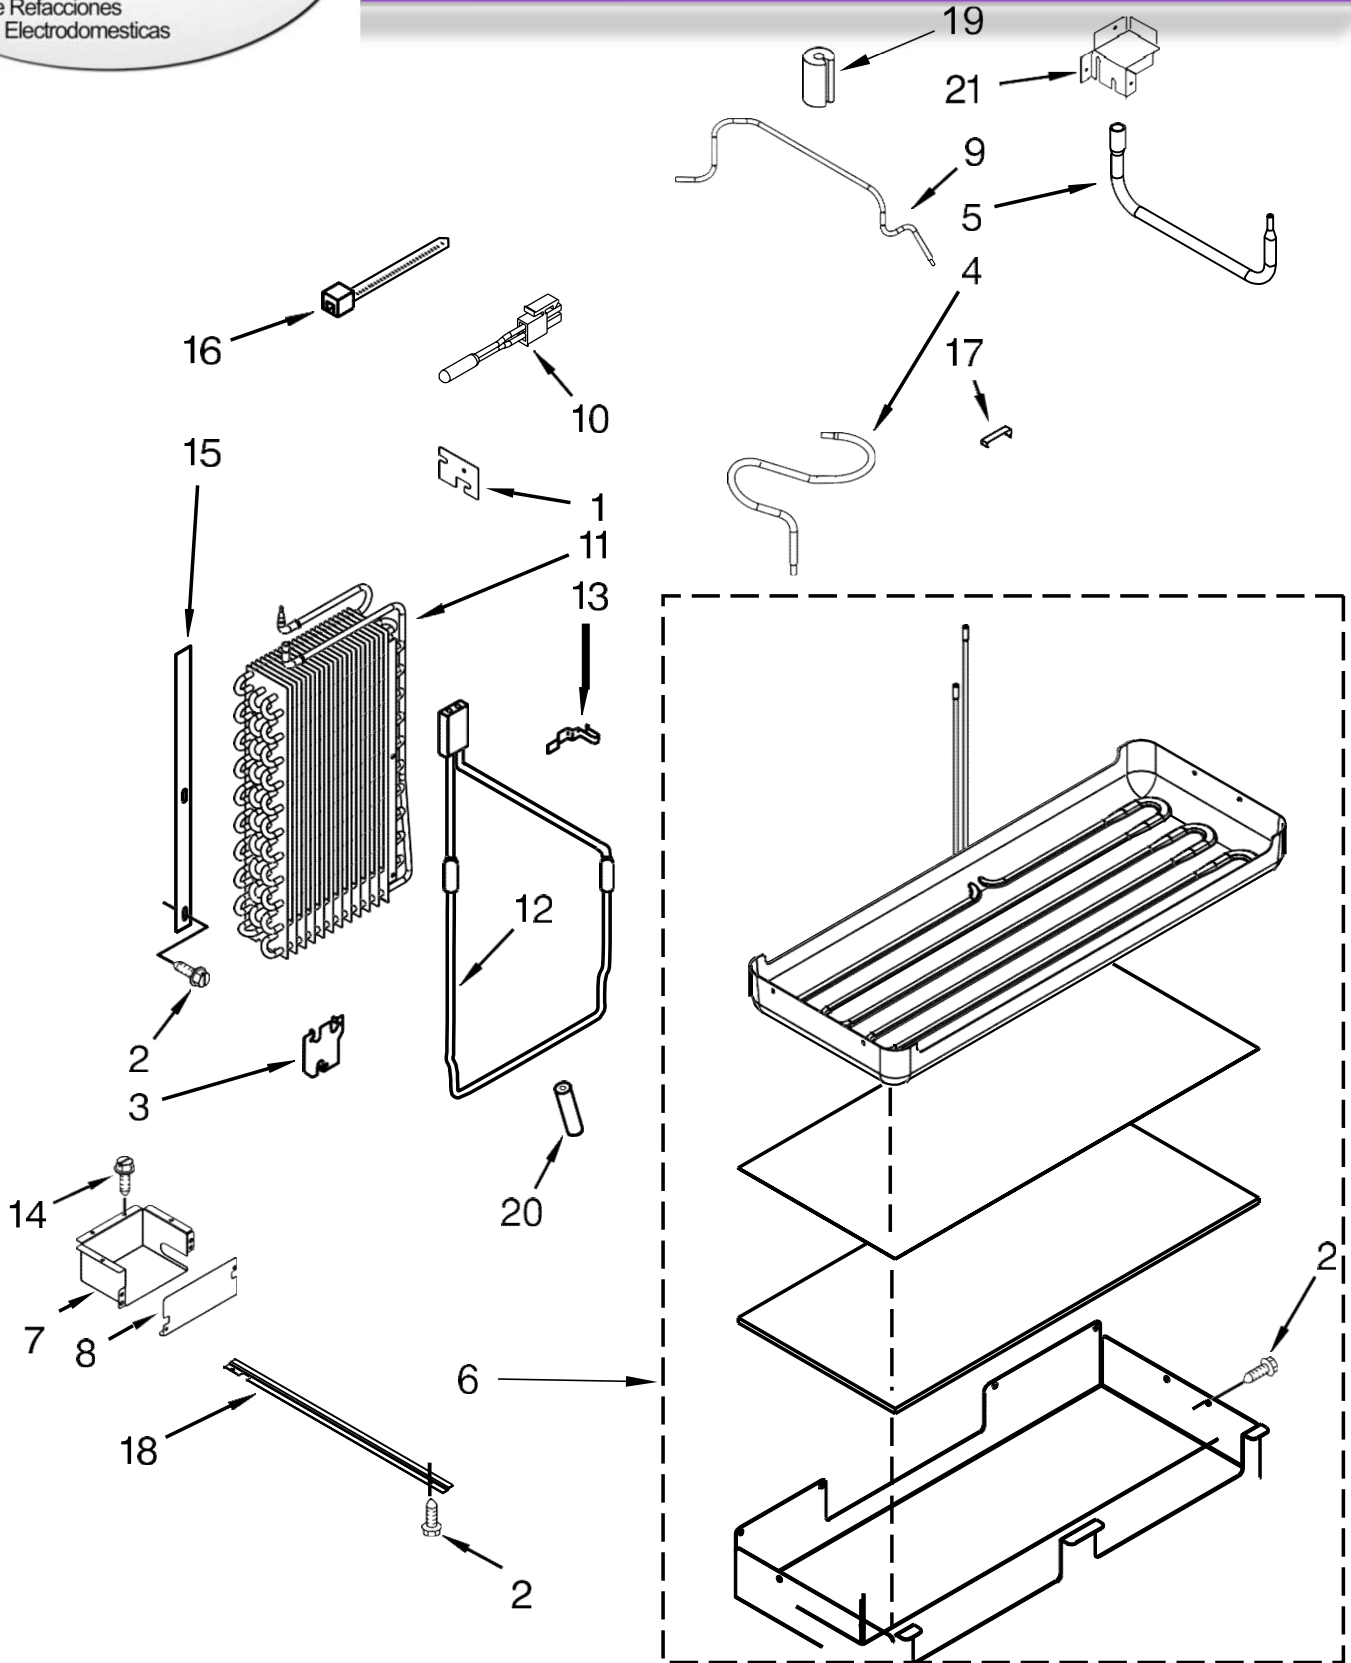

REFRIGERADOR KBSD608EBS01

REFRIGERADOR KBSD608EBS01

<u>Illus. No.</u>	<u>Part No.</u>	<u>Description</u>
1	W10139908	Cover, Evaporator Seal
2	486194	Screw
3	W10157752	Bracket, Heater
4	W10648568	Tube, Oil Trap Suction
5	W10388653	Tube, Transition (Drier/Restrictor)
6	W10281063	Assembly, Drain Pan
7	W10309012	Cover, Wiring

<u>Illus. No.</u>	<u>Part No.</u>	<u>Description</u>
8	W10321048	Cover, Wire Box
9	W10499597	Tube, Discharge
10	2188820	Thermistor
11	W10427993	Evaporator
12	W10140162	Heater, Defrost
13	1113048	Clamp, Heater
14	W10321050	Shelf, Wiring Cover
15	W10432308	Gasket, Evaporator

<u>Illus. No.</u>	<u>Part No.</u>	<u>Description</u>
16	4389107	Tie, Wire
17	W10169509	Clip, Heat Exchanger
18	2320554	Support, Drain Pan
19	W10413009	Grommet, Air Return
20	2215648	Dampener
21	W10160981	Assembly, Air Return Bracket