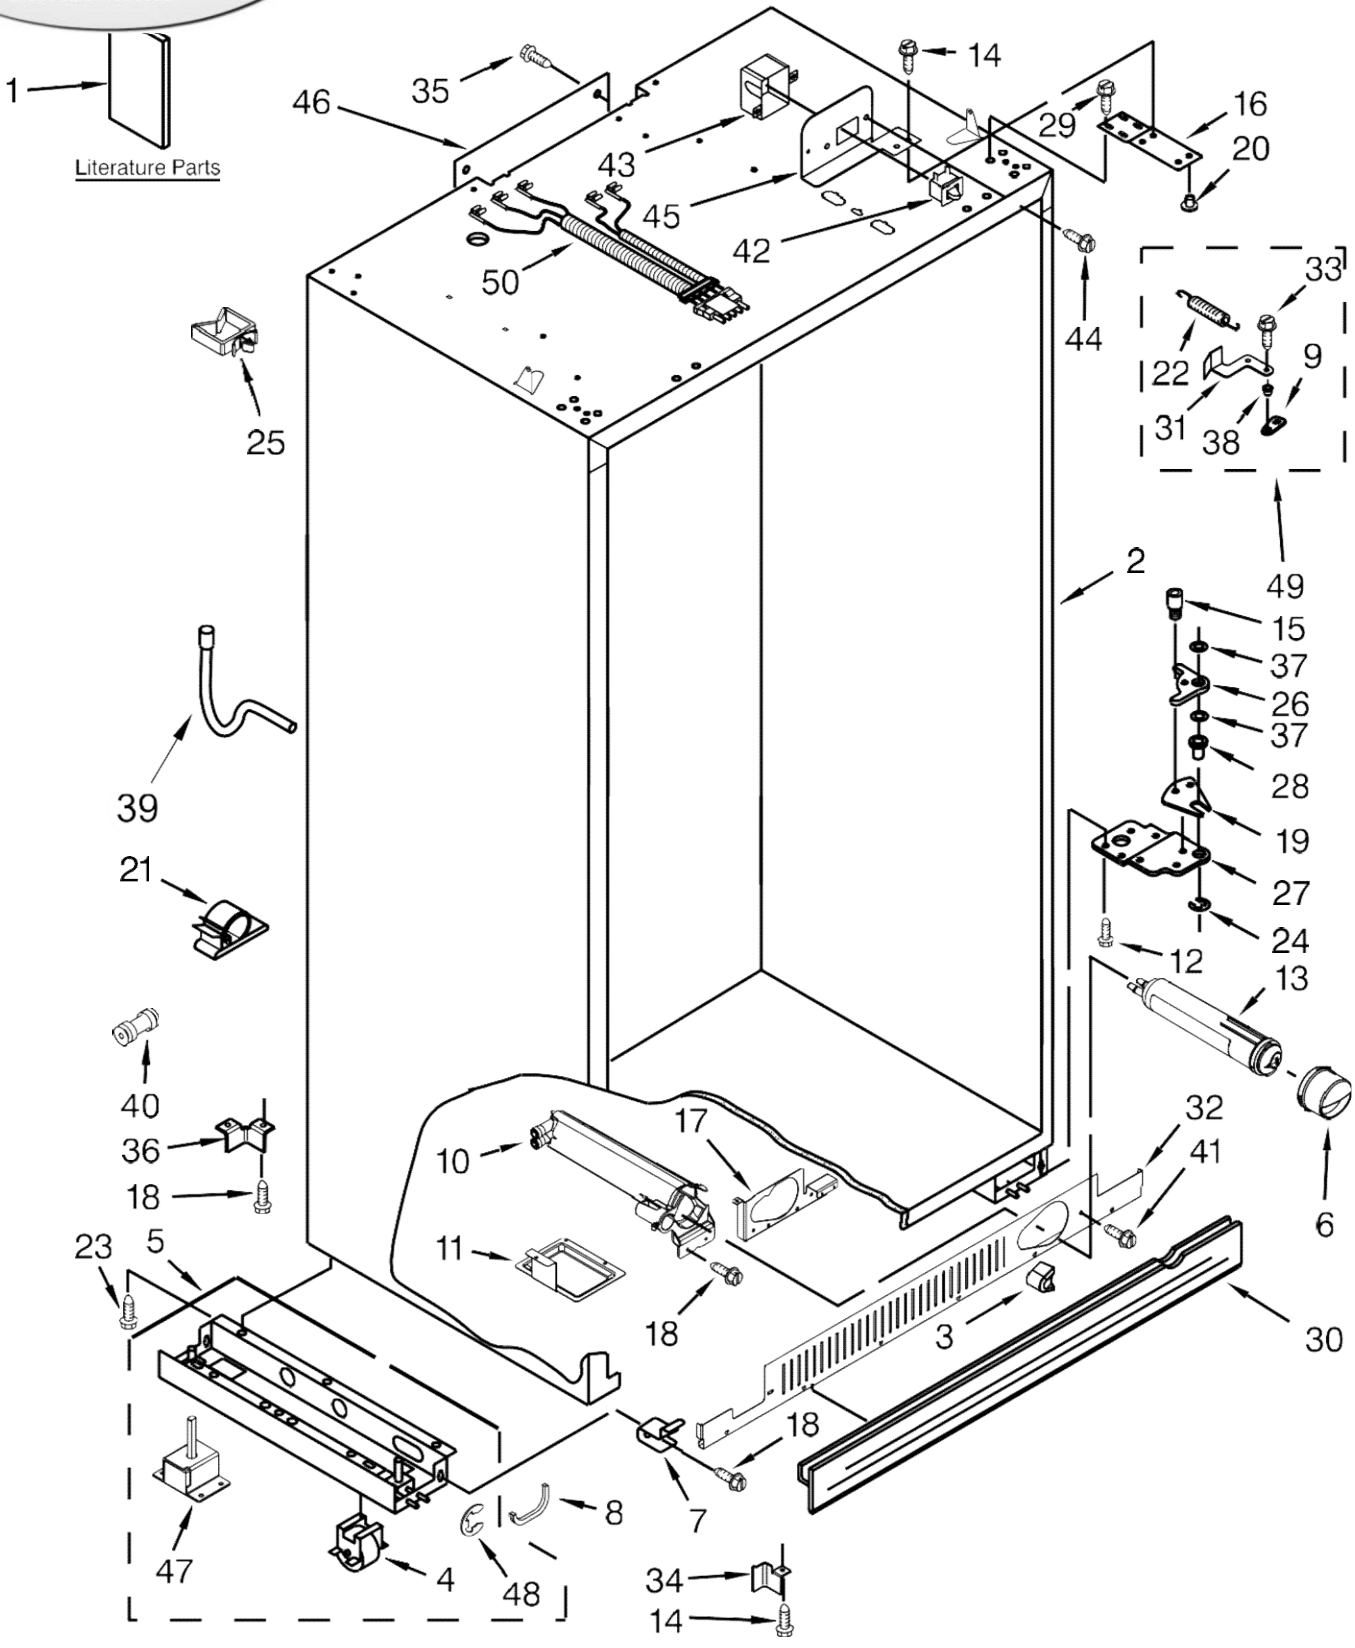

REFRIGERADOR KBSD608EBS01

REFRIGERADOR KBSD608EBS01

<u>Ilus. No.</u>	<u>Part No.</u>	<u>Description</u>
1		Literature Parts W10763009 Use and Care Guide W10763005 Energy Guide W10910733 English W10910734 French W10763010 Installation Instructions
2		Cabinet (Not A Serviceable Part)
3		Button, Water Filter 2260503B Black
4	W10138054	Assembly, Roller
5		Assembly, SupportBase W10279275 Left Hand W10138423 Right Hand
6		Cap, Water Filter W10797527 Black
7	2307640	Bracket, Grill Mounting
8	2307584	Grommet, Crossover Tube
9	2320509	Stop, Door
10	W10121140	Housing, Water Filter
11	2318189	Tray, Filter Drip
12	3400525	Screw
13	W10754687	Filter, Water
14	489399	Screw

<u>Ilus. No.</u>	<u>Part No.</u>	<u>Description</u>
15	3400230	Screw
16	2257644	Hinge, Top
17	W10674648	Bracket, Filter
18	W10001250	Screw
19	2004994	Lock, Bushing
20	W10484913	Bushing, Top Hinge
21	W10663352	Clip
22	2221242	Spring, Door Closure (Green)
23	486194	Screw
24	2005008	Ring, Bushing Retaining
25	W10129069	Clip, Wire
26	W10482554	Cover, Bottom Gap
27		Hinge (Bottom) 2006779 Left Hand 2006780 Right Hand
28	2302876	Bushing, Adjustable
29	8533913	Screw
30	W10188551	Skirt, Bottom Grille
31		Extension Arm, Door Closer W10709785 Left Hand W10728112 Right Hand
32		Grille Bottom, Front W10182718 Black
33	W10485630	Screw

<u>Ilus. No.</u>	<u>Part No.</u>	<u>Description</u>
34		Bracket, Support Base (Front) 2006616 Left Hand 2006556 Right Hand
35	1157158	Screw
36	2006617	Bracket, Base Support (Rear)
37	2006346	Washer, Extension Arm
38	2316859	Bushing, Extension Arm
39	W10548640	Tube, Drain
40	W10271541	Connector, Union
41	8281163	Screw(Stainless)
42	1118894	Switch, Rocker Arm 1115373 Switch, Rocker Arm Combination (Freezer)
43	2215938	Cover, Switch
44	487415	Screw
45		Bracket, Switch W10741112 Left Hand W10741111 Right Hand
46	2215612	Cover, Air Duct
47	2005032	Leveler, Adjustable
48	2006841	Ring, Retainer
49		Cam Assembly 2307857 Right Hand
50	W10780213	Assembly, SwitchWire