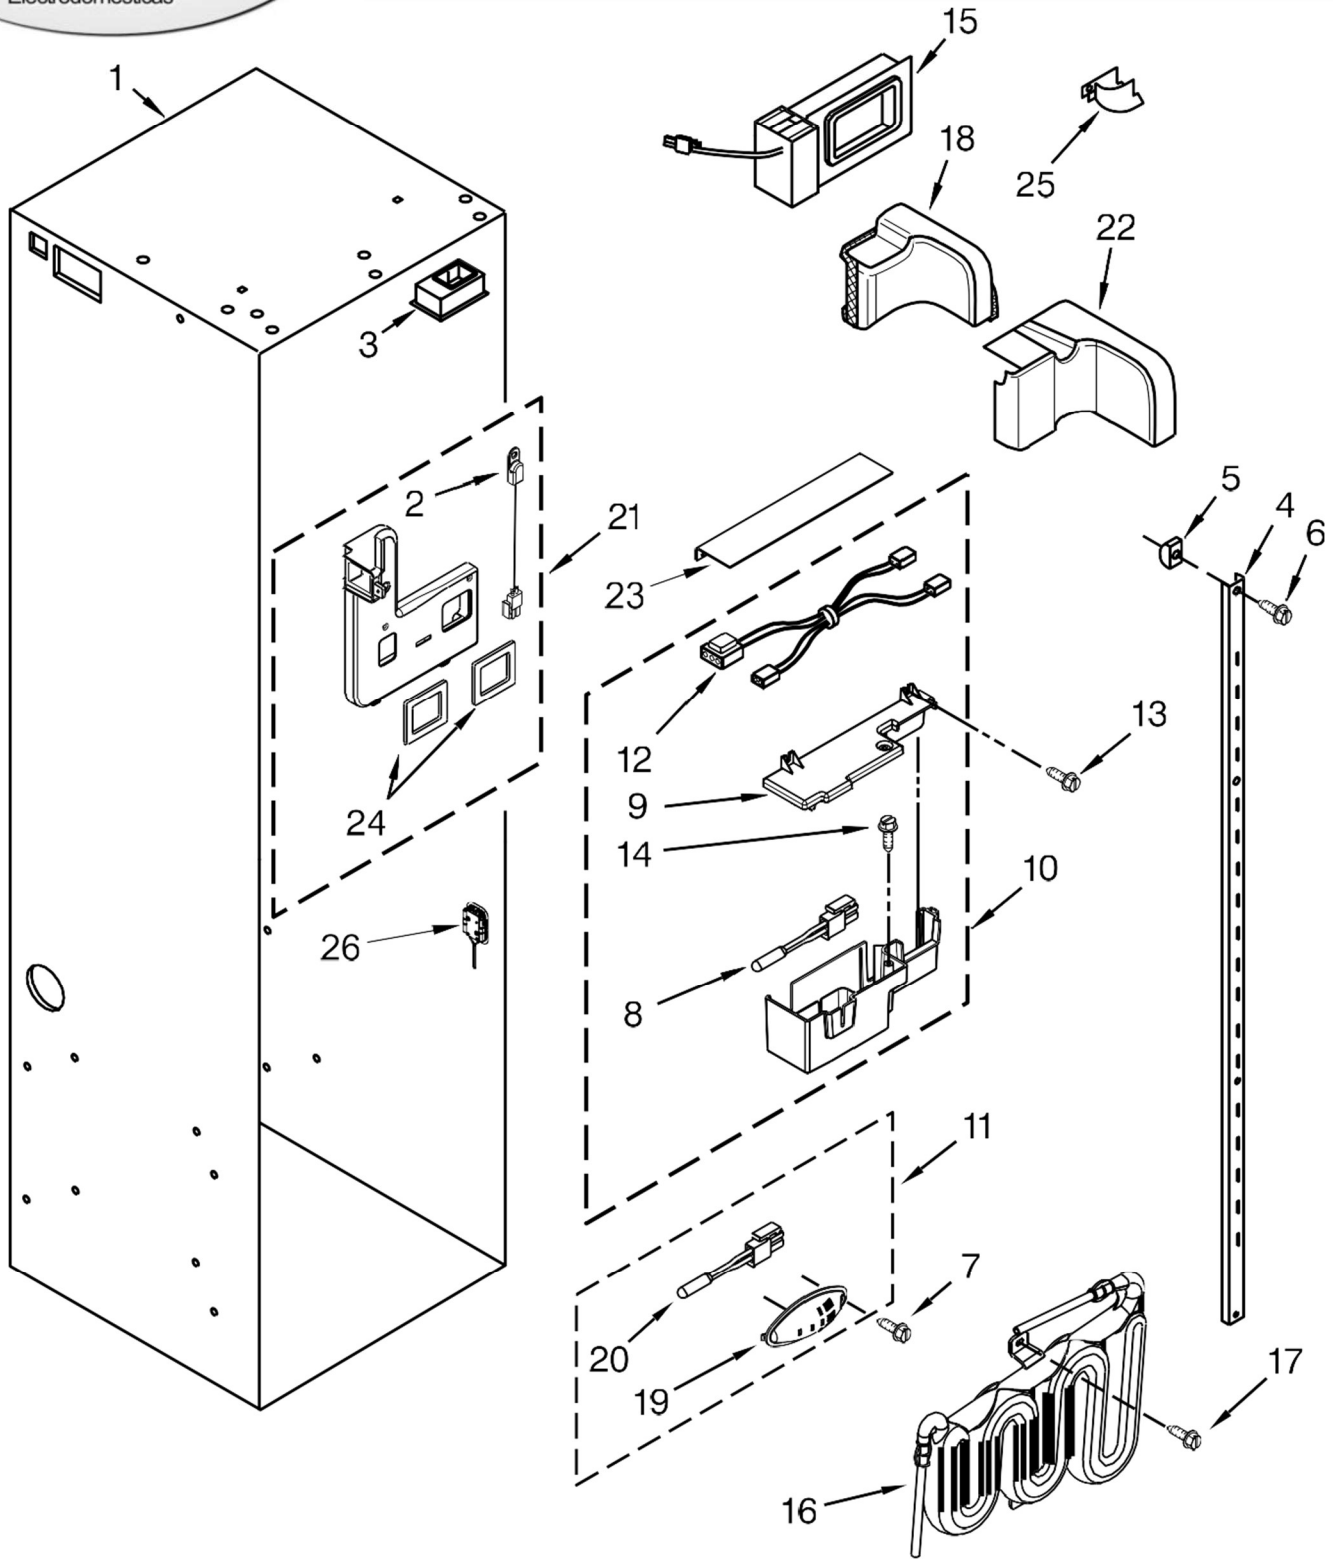

REFRIGERADOR KBSD608EBS01

REFRIGERADOR KBSD608EBS01

<u>Illus. No.</u>	<u>Part No.</u>	<u>Description</u>	<u>Illus. No.</u>	<u>Part No.</u>	<u>Description</u>	<u>Illus. No.</u>	<u>Part No.</u>	<u>Description</u>
1		Liner (Not A Serviceable Part)	11	2317844	Assembly, Thermistor	20	2188820	Thermistor
2	2306010	Thermistor	12	2310205	Assembly, Meat Pan Wire	21	W10475010	Assembly, Spacer
3	2208970	Duct, Air	13	8533929	Screw (Stainless)	22	2309087	Cover, Air Diffuser
4	2259077	Ladder, Shelf	14	486194	Screw	23	W10159488	Diverter, Crisper Cover
5	520965	Support, Ladder	15	2221296	Assembly, Air Baffle	24	2259398	Seal, Air Duct
6	W10808292	Screw (White)	16	W10645131	Reservoir, Water	25	2003577	Guard, Air Return
7	487539	Screw (Stainless)	17	W10141518	Screw	26	W10843339	Assembly, LED Module
8	2302937	Thermistor	18	2309222	Assembly, Air Diffuser			
9	2302986	Lid, Baffle	19	2317105	Cover, Thermistor			
10	W10169528	Assembly, Control Baffle