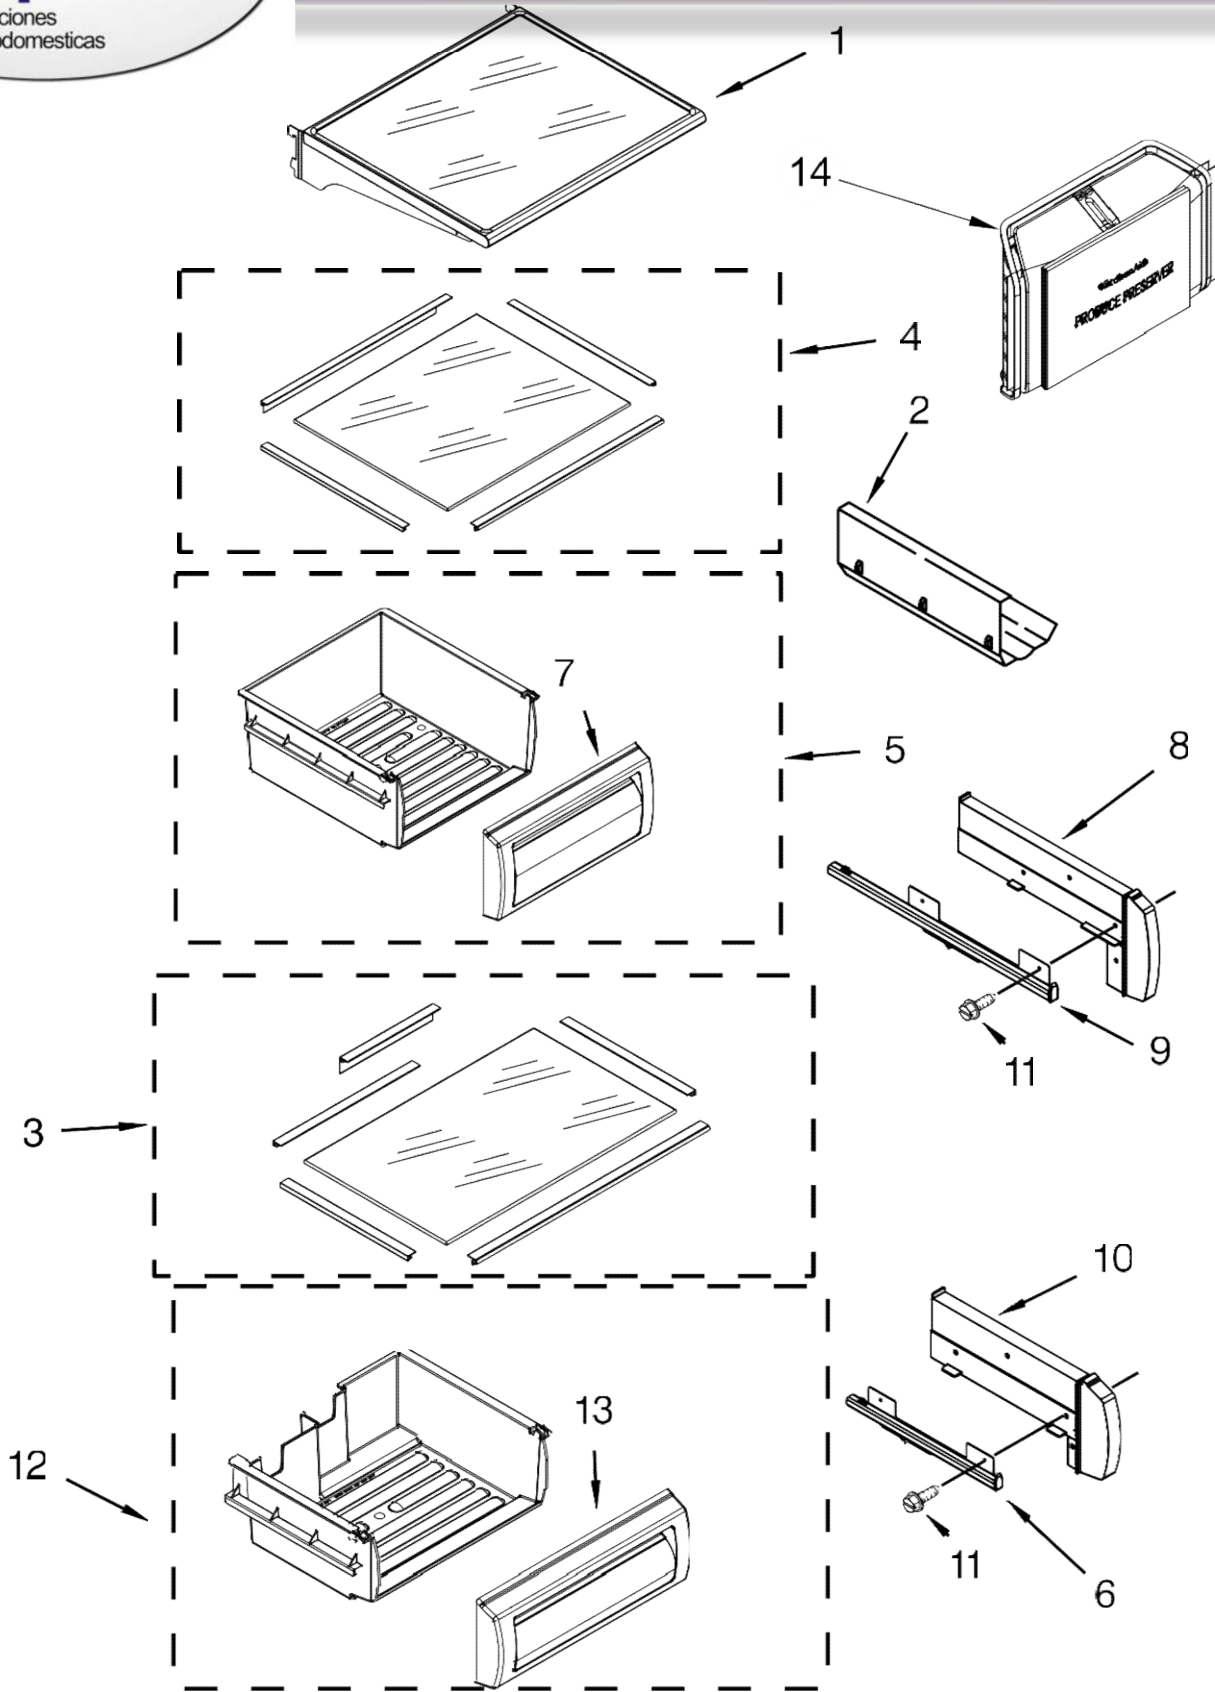

REFRIGERADOR KBSD608EBS01

REFRIGERADOR KBSD608EBS01

<u>Illus. No.</u>	<u>Part No.</u>	<u>Description</u>
1	W10568585	Assembly, Fixed Shelf
2	W10701859	Rack, Wine
3	W10556313	Assembly, Meat Pan Cover
4	W10556776	Assembly, Crisper Cover
5	W10407625	Assembly, CrisperPan
6	Slide, Meat Pan 2302954 Left Hand 2302955 Right Hand	
7	2256249	Front, Crisper Pan

<u>Illus. No.</u>	<u>Part No.</u>	<u>Description</u>
8	Spacer, Crisper 2256223 Left Hand 2256222 Right Hand	
9	Slide, Crisper 2302956 Left Hand 2302957 Right Hand	
10	Spacer, Meat Pan 2256243 Left Hand 2256244 Right Hand	

<u>Illus. No.</u>	<u>Part No.</u>	<u>Description</u>
11	8533928	Screw (Stainless) (Left Hand)
	8533929	Screw (Stainless) (Right Hand)
12	W10407628	Assembly, Meat Pan
13	2256367	Assembly, Meat Pan Front
14	W10593207	Assembly, Produce Preserver