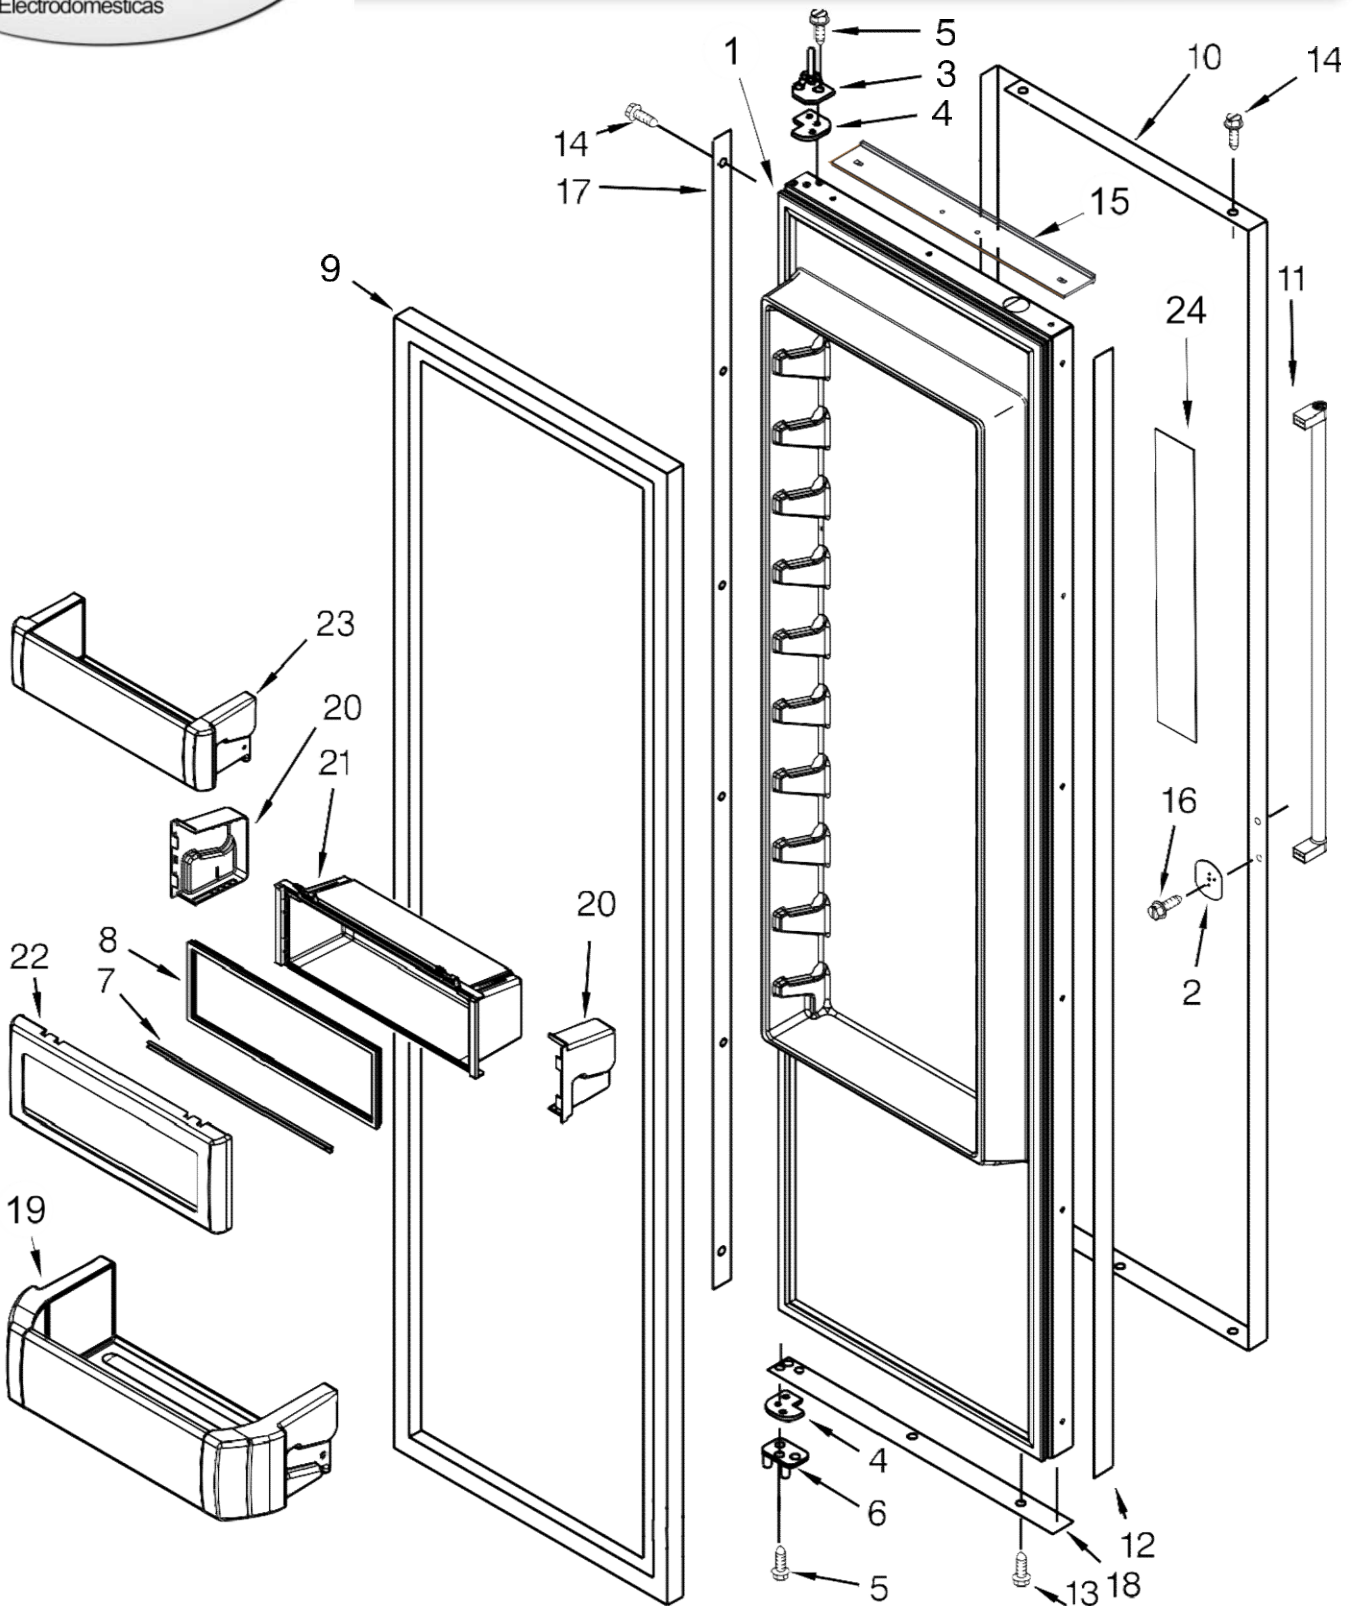

REFRIGERADOR KBSD608EBS01

REFRIGERADOR KBSD608EBS01

<u>Illus. No.</u>	<u>Part No.</u>	<u>Description</u>
1	W10761879	Door, Refrigerator
2	W10127710	Plate, Handle Door
3	W10485980	Assembly, Hinge (Top)
4	2316804	Spacer, Door Hinge Bottom
5	W10162602	Screw
6	2302878	Assembly, Bottom Hinge
7	*****	Rail, Lid
8	W10798552	Gasket, Utility Bin
9	W10760886	Gasket, Door Skin, Door
10	W10756465	Stainless
	W10756465	Black

<u>Illus. No.</u>	<u>Part No.</u>	<u>Description</u>
11	Door, Handle W10541592	Stainless
12	W10758113	Spacer, Handle Side Door
13	488568	Screw (Stainless)
14	8281252	Screw (Black)
15	W10761897	Spacer, Door Skin (Top)
16	308544	Screw
17	W10756209	Spacer, Hinge Side Door
18	W10761937	Spacer, Door Skin (Bottom)
19	W10323748	Bin, Gallon Door

<u>Illus. No.</u>	<u>Part No.</u>	<u>Description</u>
20	End Cap	2222762 Left Hand 2222761 Right Hand
21	W10798552	Bin, Utility Center
22	2257617	Door, Utility Bin
23	W10323600	Bin, Shallow Door
24	W10127980	Filler, Foam Board