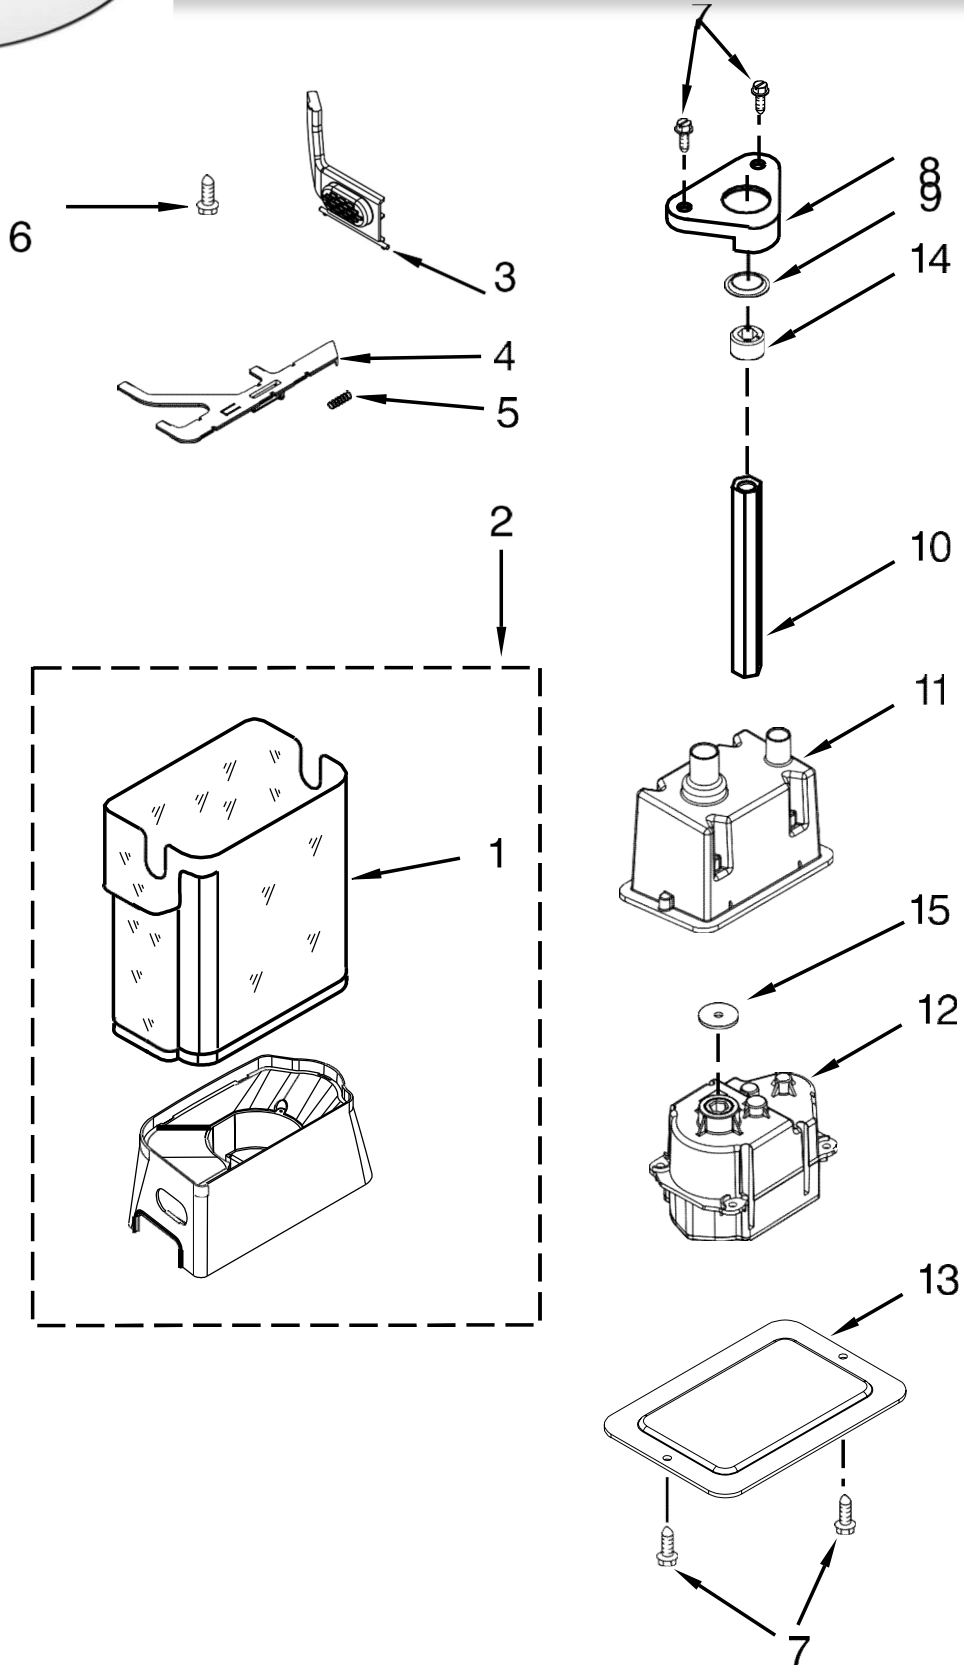

REFRIGERADOR KBSD608EBS01

<u>Illus. No.</u>	<u>Part No.</u>	<u>Description</u>	<u>Illus. No.</u>	<u>Part No.</u>	<u>Description</u>	<u>Illus. No.</u>	<u>Part No.</u>	<u>Description</u>
1	W10436861	Motor, Fan	19	2215650	Cover, Emitter	36	2317105	Cover, Thermistor
2	2198665	Tube, Circuit Board	20		Liner (Not A Serviceable Part)	37	W10808292	Screw (White)
3	2169142	Blade, Fan	21	2259025	Cover, Air Outlet	38	2259032	Ladder, Shelf
4	W10260421	Retainer, Fan Motor	22	W10813095	Assembly, Evaporator	39	2259445	Support, Ladder
5	2302817	Gasket, Scroll Assembly			Cover	40	2198634	Pin, Door
6	W10321090	Grommet, Motor	23	W10428001	Cover, Evaporator	41	W10193840	Board, Emitter Circuit
7	486194	Screw	24	2302851	Support, Air Duct	42	2198633	Flipper, Shut Off
8	2259464	Wedge, Right Air Duct	25	487539	Screw (Stainless)	43	2255563	Slide, Icemaker Shut Off
9	2317844	Assembly, Thermistor	26	2198635	Spring, Door	44	W10290817	Board, Receiver Circuit
10	W10843339	Assembly, LED Module	27	2309284	Deflector, Air Duct	45	W10482187	Bi-Metal, Defrost
11	2221070	Clamp, Tube	28	1112260	Support, Evaporator	46	W10142283	Screw (White)
12	W10581989	Gasket, Evaporator Cover	29	2196205	Stud, Shelf			
13	489214	Screw	30	W10191952	Screw			
14	2182120	Scroll, Fan	31		Rail, Evaporator Cover			
15	2259465	Wedge, Left Air Duct		2221107	Left Hand			
16	2307775	Duct, Air		2259355	Right Hand			
17	2198643	Lens, Receiver	32	2220904	Gasket, Evaporator Cover			
18		Block, Fan Scroll	33	2259493	Cover, Receiver			
	2209066	Left Hand	34	W10482187	Harness, Bi-Metal Wire			
	2209482	Right Hand	35	2306010	Thermistor			

REFRIGERADOR KBSD608EBS01