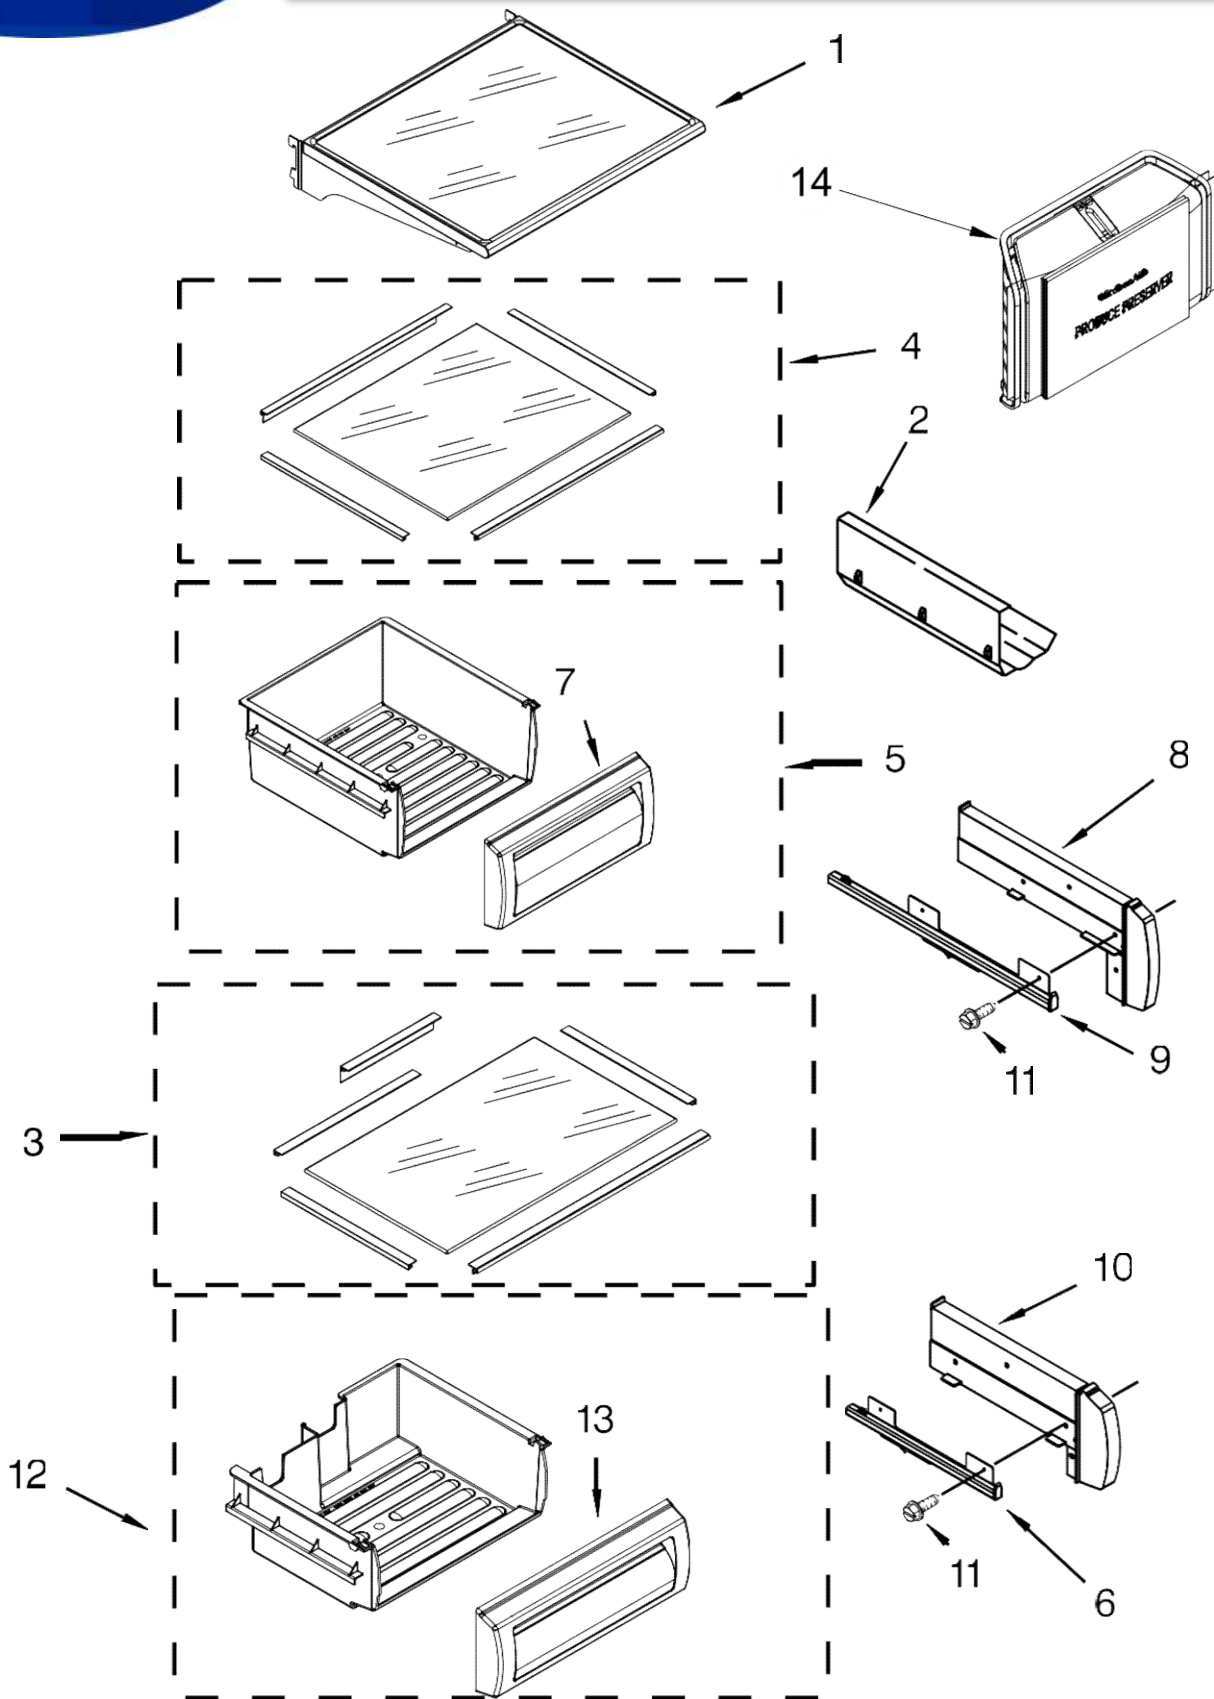

Illus.No. Part No. Description

11	2318011	Enclosure, Motor
12	2315547	Motor, Dispenser
13	2318028	Cover
14	2315559	Sleeve, Bearing
15	W10254073	Washer

Illus.No. Part No. Description

1	W10798005	Control Box
2	2317000	Clip, Control Box
3	W10458299	Wire, Jumper

Illus.No. Part No. Description

4	2324973	Bracket, Control Box
5	W10142283	Screw (White)

Illus.No. Part No. Description

6	487539	Screw (Stainless)
7	W10760791	Assembly, User Interface

Illus.

<u>No.</u>	<u>Part No.</u>	<u>Description</u>
1	W10568585	Assembly, Fixed Shelf
2	W10701859	Rack, Wine
3	W10556313	Assembly, Meat Pan Cover
4	W10556776	Assembly, Crisper Cover
5	W10407625	Assembly, Crisper Pan
6		Slide, Meat Pan
	2302954	Left Hand
	2302955	Right Hand
7	2256249	Front, Crisper Pan