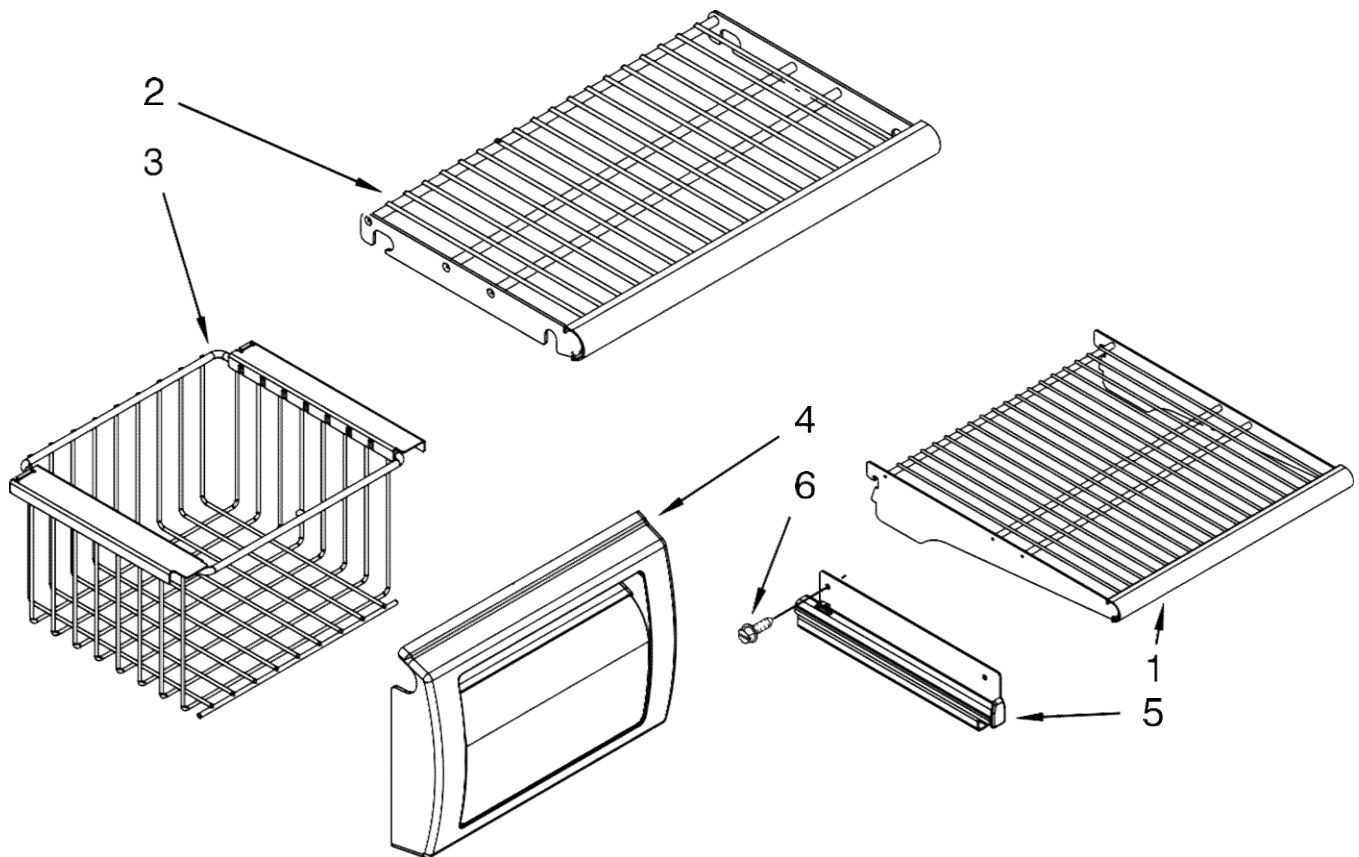

Illus.

No. Part No. Description

1	W10759087	Shelf, Wire
2	W10759067	Shelf, Fixed
3	2259083	Basket, Freezer
4	2256271	Assembly, Basket Front

Illus.

No. Part No. Description

5		Slide, Basket
	2259318	Left Hand
	2259317	Right Hand
6	8533928	Screw (Stainless)