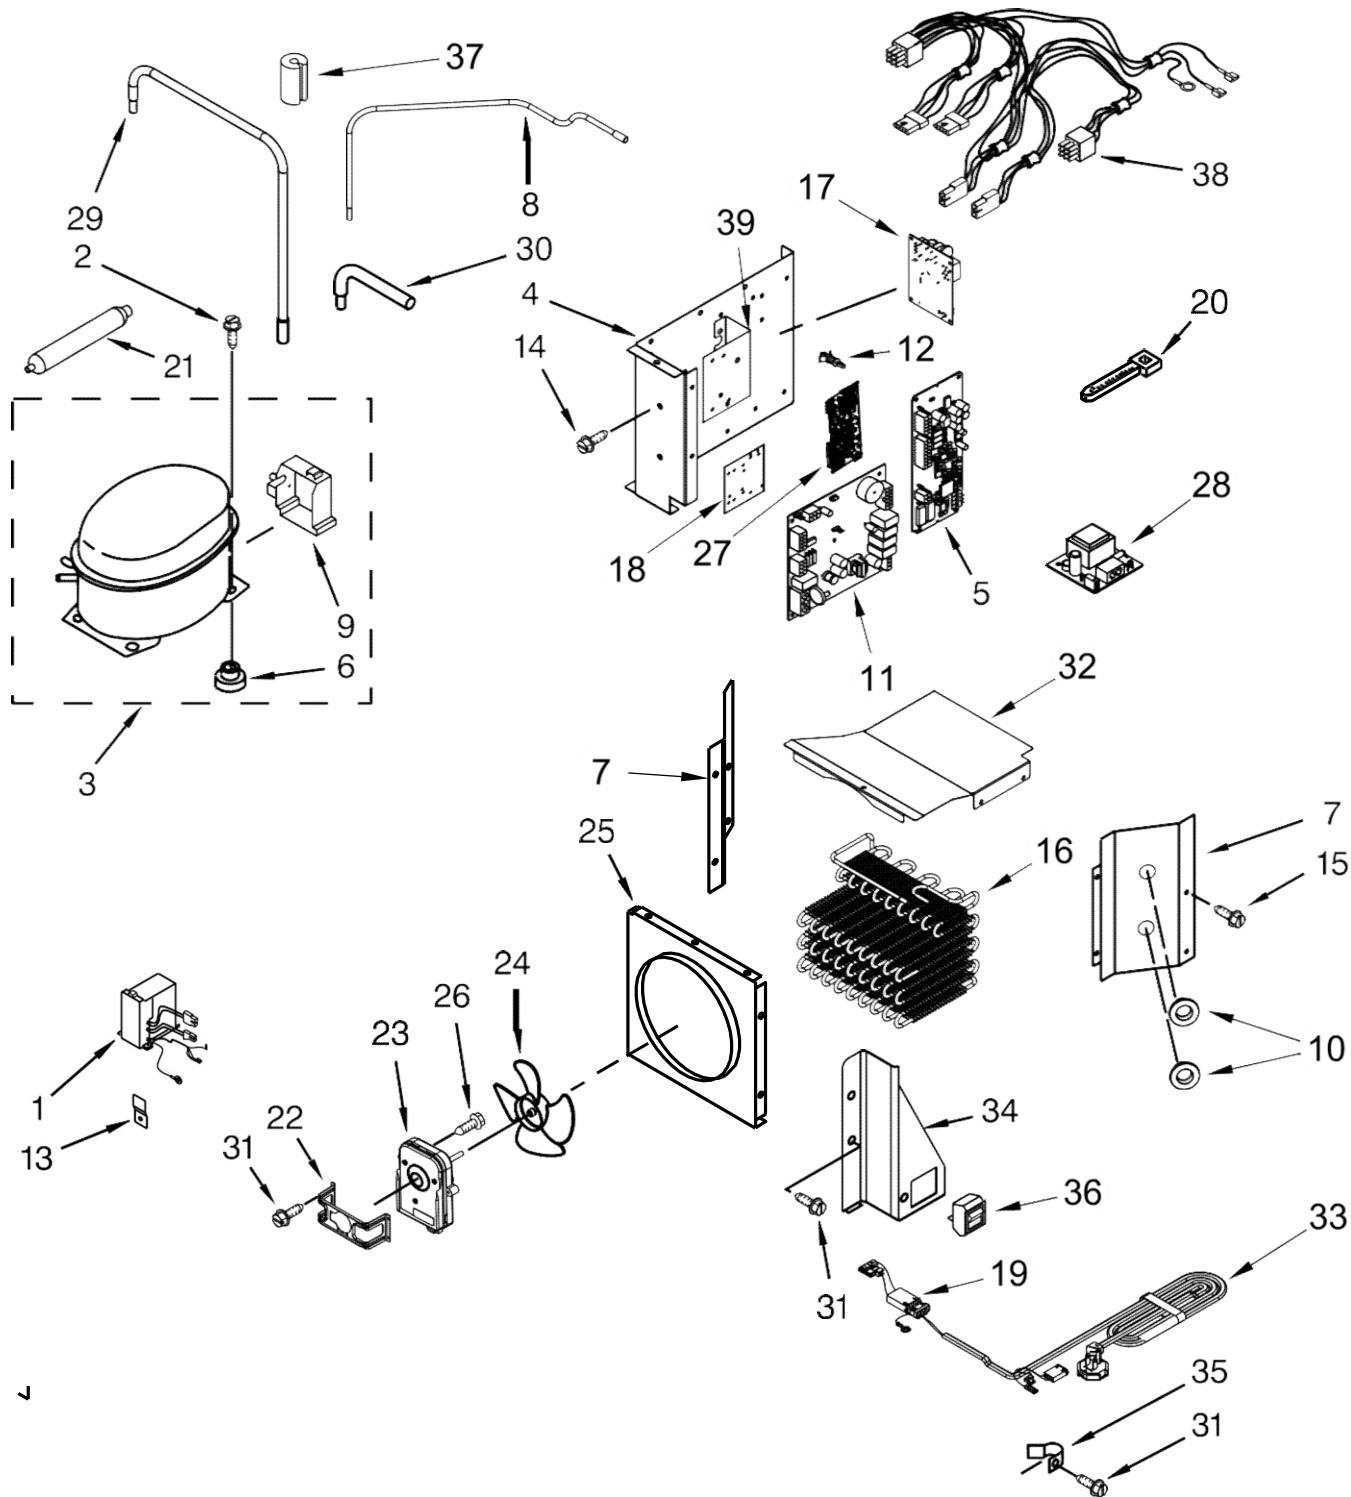

Illus.

<u>No.</u>	<u>Part No.</u>	<u>Description</u>
1	W10645666	Assembly, Inverter Box
2	489373	Screw
3	W10653005	Compressor
4	W10550831	Housing, Control Board Mounting
5	2318054	Control, Electronic
6	1100826	Grommet
7		Support, Condenser
	W10525177	Left Hand
	W10525179	Right Hand
8	W10648264	Tube, Heat Loop Transition
9	2215676	Cover, Terminal
10	W10587113	Grommet
11	W10200659	Control, Electronic
12	2203075	Spacer
13	2256328	Bracket, Inverter Mounting
14	487539	Screw (Stainless)
15	1157158	Screw
16	W10591457	Condenser

Illus.

<u>No.</u>	<u>Part No.</u>	<u>Description</u>
17	W10624574	Supply, Power
18	W10770059	Plate, Circuit Board (Top)
19	2310195	Assembly, Jumper Wire (Power Switch to Power Cord)
20	2155774	Tie, Wire
21	W10175593	Drier
22	W10414681	Bracket, Fan Motor
23	2188875	Motor, Condenser
24	W10139483	Blade, Fan
25	W10415670	Orifice, Fan
26	W10146359	Screw
27	W10635302	LED Control
28	2259350	Board, Power Supply
29	W10624944	Tube, Drier Transition
30	W10528578	Tube, Process
31	486194	Screw
32	W10525175	Cover, Condenser Support
33	2310196	Cord, Power
34	W10321055	Bracket, Control Assembly

Illus.

<u>No.</u>	<u>Part No.</u>	<u>Description</u>
35	549193	Clamp, Power Cord
36	2266802	Switch, Power Disconnect
37	2319835	Grommet, Condenser
38	W10775849	Assembly, Unit Wire
39	W10761479	Plate, Circuit Board
		Following Parts Not Illustrated
	978025	Valve, Access
	978026	Valve, Access
	978027	Valve, Access
	978028	Valve, Access
	978029	Valve, Access
	978030	Valve, Access
	876764	Valve, Access
		REFRIGERANT CHARGE
		7.25 oz. (R-134A)