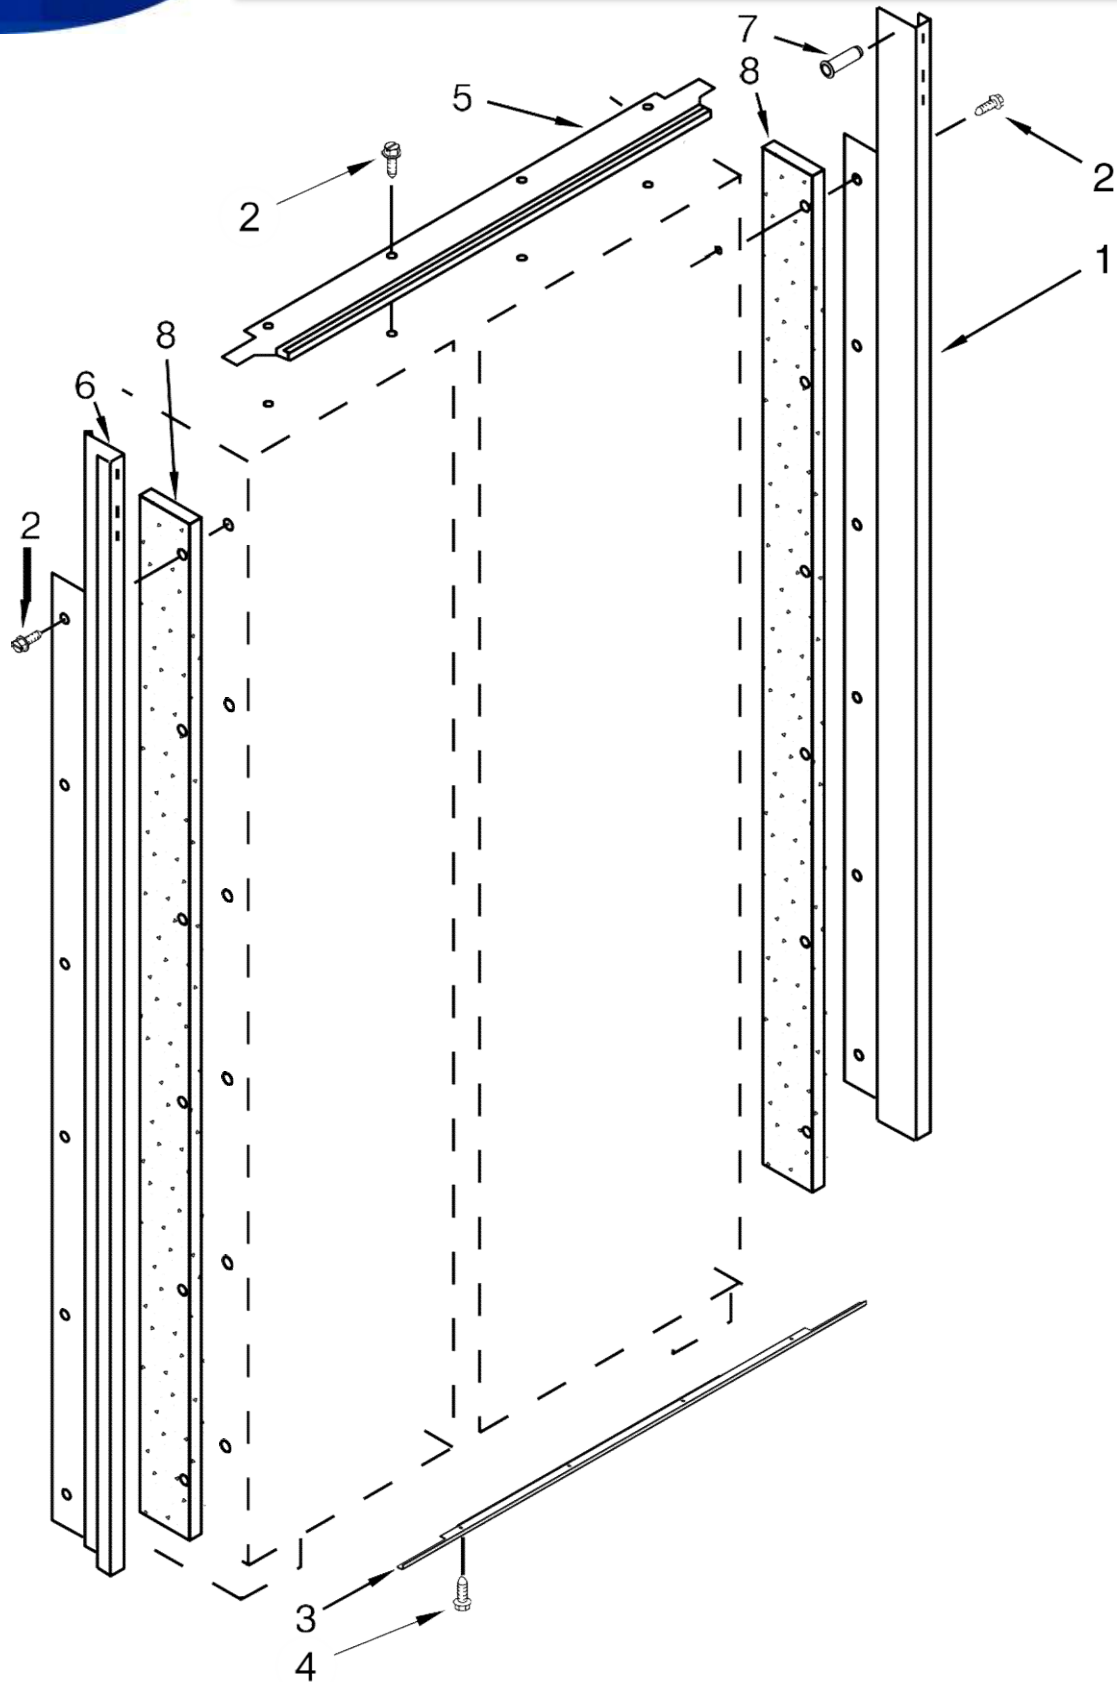

KitchenAid®

48" BUILT IN REFRIGERATOR

MODELS:

KBSD608ESS00 (Stainless Steel)

KBSD608EBS00 (Black Stainless Steel)

<u>Illus. No.</u>	<u>Part No.</u>	<u>Description</u>	<u>Illus. No.</u>	<u>Part No.</u>	<u>Description</u>	<u>Illus. No.</u>	<u>Part No.</u>	<u>Description</u>
1		Literature Parts	15	3400230	Screw	34		Bracket, Support Base (Front)
	W10763009	Use and Care Guide	16	2257644	Hinge, Top		2006616	Left Hand
	W10763005	Energy Guide	17	W10674648	Bracket, Filter		2006556	Right Hand
	W10762990	English	18	W10001250	Screw	35	1157158	Screw
	W10762992	French	19	2004994	Lock, Bushing	36	2006617	Bracket, Base Support (Rear)
	W10763010	Installation Instructions	20	W10484913	Bushing, Top Hinge	37	2006346	Washer, Extension Arm
2		Cabinet (Not A Serviceable Part)	21	W10663352	Clip	38	2316859	Bushing, Extension Arm
3		Button, Water Filter	22	2221242	Spring, Door Closure (Green)	39	2314064	Tube, Drain
	2260503B	Black	23	486194	Screw	40	W10271541	Connector, Union
4	W10138054	Assembly, Roller	24	2005008	Ring, Bushing Retaining	41	8281163	Screw (Stainless)
5		Assembly, Support Base	25	W10129069	Clip, Wire	42	1118894	Switch, Rocker Arm
	W10279275	Left Hand	26	W10482554	Cover, Bottom Gap		1115373	Switch, Rocker Arm Combination (Freezer)
	W10138423	Right Hand	27		Hinge (Bottom)	43	2215938	Cover, Switch
6		Cap, Water Filter		2006779	Left Hand	44	487415	Screw
	2260518B	Black	28	2302876	Bushing, Adjustable	45		Bracket, Switch
7	2307640	Bracket, Grill Mounting	29	8533913	Screw		W10741112	Left Hand
8	2307584	Grommet, Crossover Tube	30	W10188551	Skirt, Bottom Grille		W10741111	Right Hand
9	2320509	Stop, Door	31		Extension Arm, Door Closer	46	2215612	Cover, Air Duct
10	W10121140	Housing, Water Filter		W10709785	Left Hand	47	2005032	Leveler, Adjustable
11	2318189	Tray, Filter Drip		W10728112	Right Hand	48	2006841	Ring, Retainer
12	3400525	Screw	32		Grille Bottom, Front	49		Cam Assembly
13	W10754687	Filter, Water		W10182718	Black		2307857	Right Hand
14	489399	Screw	33	W10485630	Screw	50	W10780213	Assembly, Switch Wire