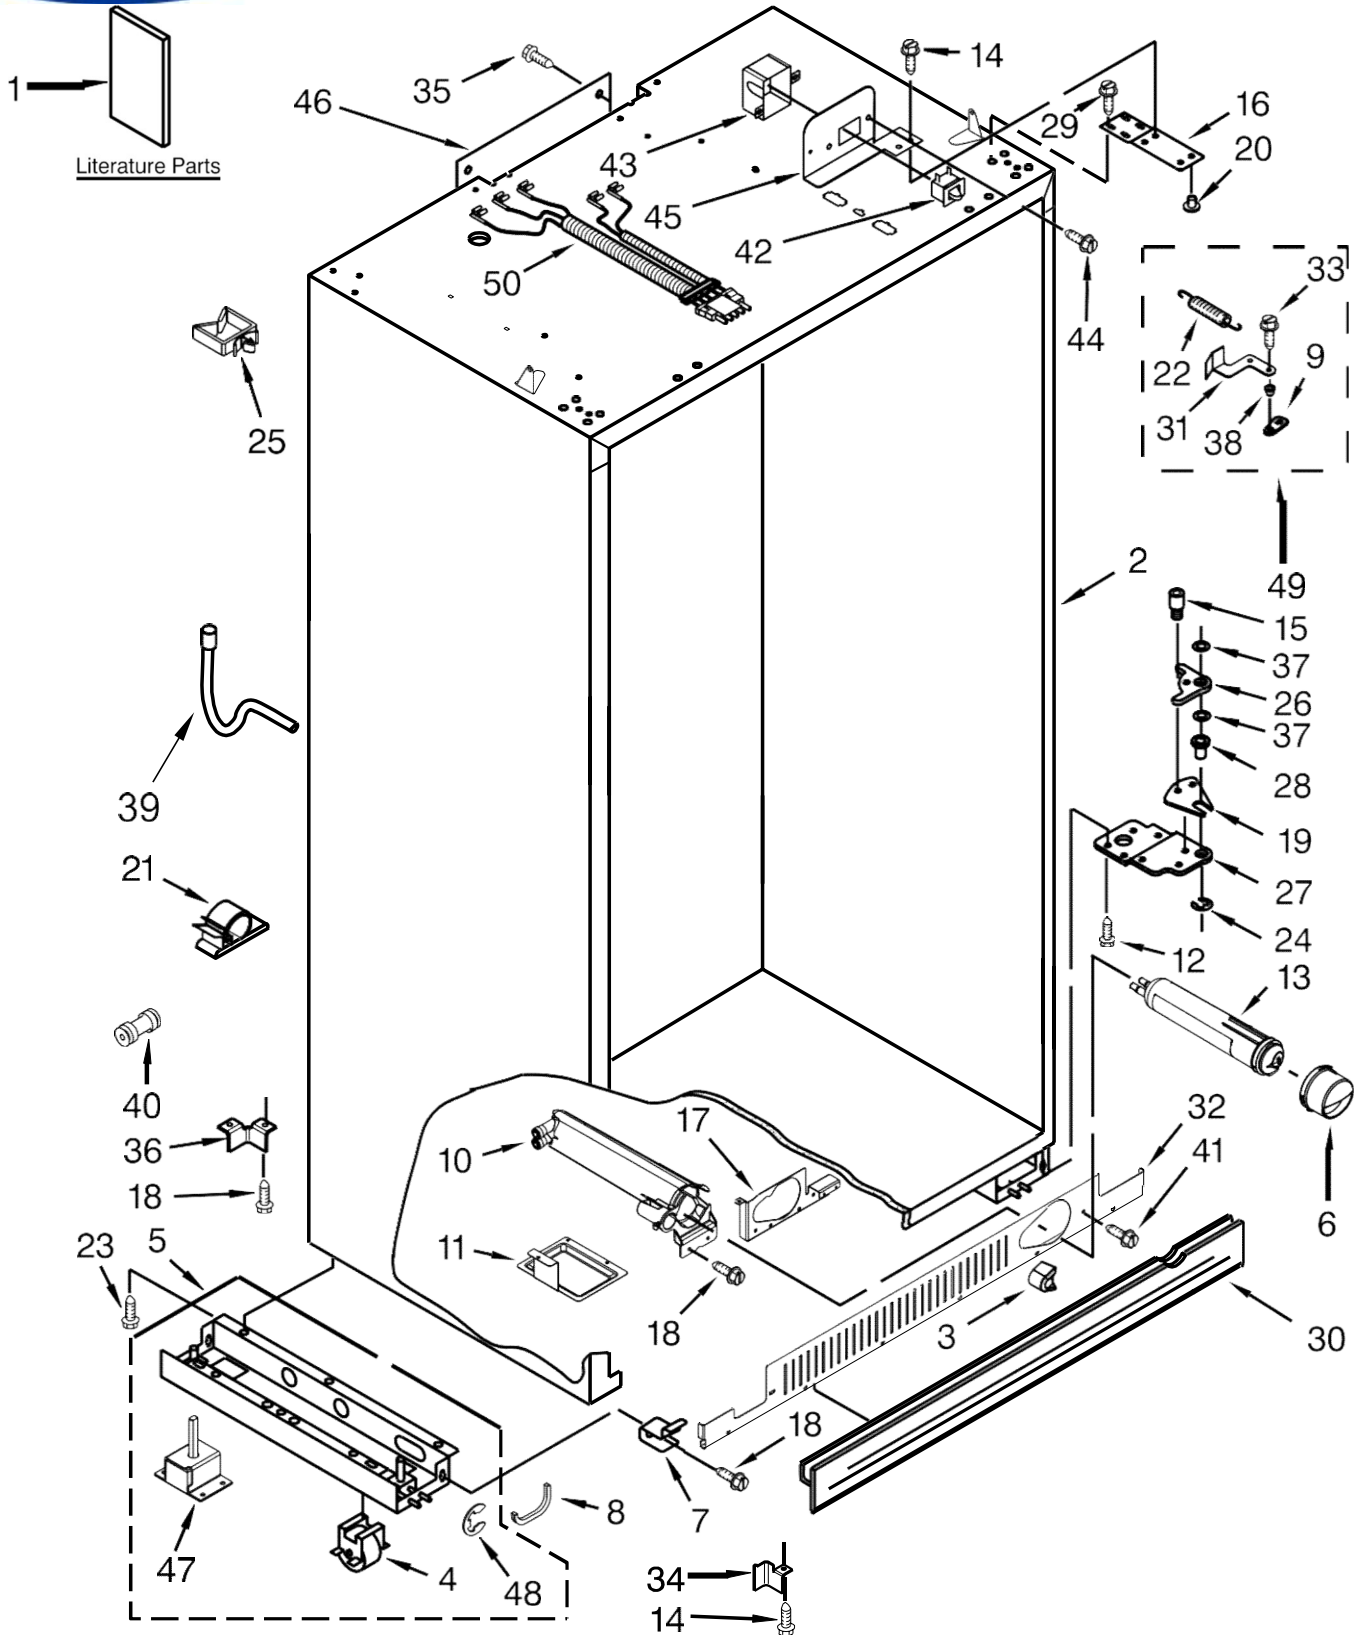

<u>Illus. No.</u>	<u>Part No.</u>	<u>Description</u>	<u>Illus. No.</u>	<u>Part No.</u>	<u>Description</u>	<u>Illus. No.</u>	<u>Part No.</u>	<u>Description</u>
1		Literature Parts	15	3400230	Screw	34		Bracket, Support Base (Front)
	W10763009	Use and Care Guide	16	2257644	Hinge, Top		2006616	Left Hand
	W10763005	Energy Guide	17	W10674648	Bracket, Filter		2006556	Right Hand
	W10762990	English	18	W10001250	Screw	35	1157158	Screw
	W10762992	French	19	2004994	Lock, Bushing	36	2006617	Bracket, Base Support (Rear)
	W10763010	Installation Instructions	20	W10484913	Bushing, Top Hinge	37	2006346	Washer, Extension Arm
2		Cabinet (Not A Serviceable Part)	21	W10663352	Clip	38	2316859	Bushing, Extension Arm
3		Button, Water Filter	22	2221242	Spring, Door Closure (Green)	39	2314064	Tube, Drain
	2260503B	Black	23	486194	Screw	40	W10271541	Connector, Union
4	W10138054	Assembly, Roller	24	2005008	Ring, Bushing Retaining	41	8281163	Screw (Stainless)
5		Assembly, Support Base	25	W10129069	Clip, Wire	42	1118894	Switch, Rocker Arm
	W10279275	Left Hand	26	W10482554	Cover, Bottom Gap		1115373	Switch, Rocker Arm Combination (Freezer)
	W10138423	Right Hand	27		Hinge (Bottom)	43	2215938	Cover, Switch
6		Cap, Water Filter		2006779	Left Hand	44	487415	Screw
	2260518B	Black	28	2302876	Bushing, Adjustable	45		Bracket, Switch
7	2307640	Bracket, Grill Mounting	29	8533913	Screw		W10741112	Left Hand
8	2307584	Grommet, Crossover Tube	30	W10188551	Skirt, Bottom Grille		W10741111	Right Hand
9	2320509	Stop, Door	31		Extension Arm, Door Closer	46	2215612	Cover, Air Duct
10	W10121140	Housing, Water Filter		W10709785	Left Hand	47	2005032	Leveler, Adjustable
11	2318189	Tray, Filter Drip		W10728112	Right Hand	48	2006841	Ring, Retainer
12	3400525	Screw	32		Grille Bottom, Front	49		Cam Assembly
13	W10754687	Filter, Water		W10182718	Black		2307857	Right Hand
14	489399	Screw	33	W10485630	Screw	50	W10780213	Assembly, Switch Wire