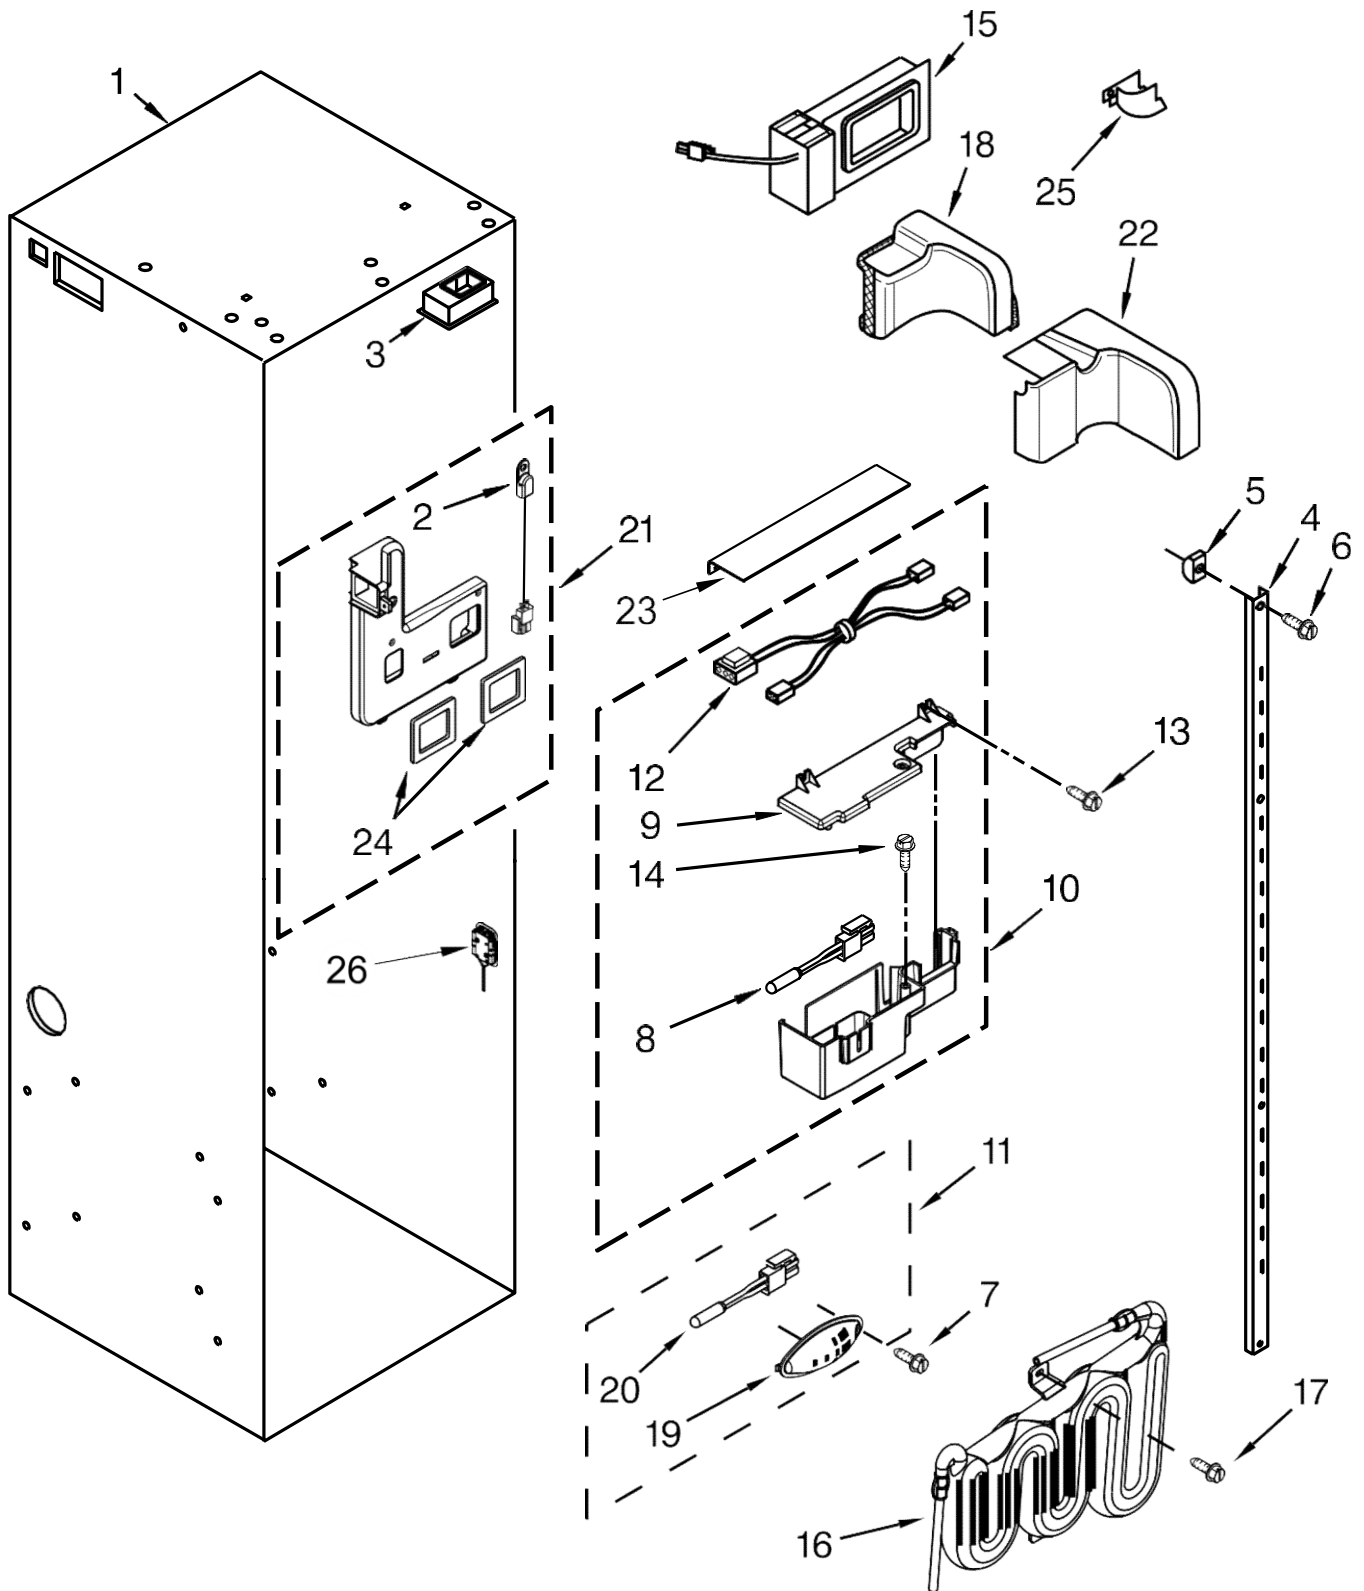

Illus.

<u>No.</u>	<u>Part No.</u>	<u>Description</u>
1		Trim, Cabinet Side (Right)
	W10568005	Aluminum
2	486194	Screw
3		Trim, Bottom Cabinet
	2316688	Aluminum

Illus.

<u>No.</u>	<u>Part No.</u>	<u>Description</u>
4	W10001250	Screw
5		Trim, Top Cabinet
	2314018	Aluminum
6		Trim, Cabinet Side (Left)
	W10568007	Aluminum

Illus.

<u>No.</u>	<u>Part No.</u>	<u>Description</u>
7	W10121451	Insert, Blind Threaded
8	2005925	Seal, Side Trim

REFRIGERADOR KBSD608ESS00

<u>Illus.</u> <u>No.</u>	<u>Part No.</u>	<u>Description</u>
1		Liner (Not A Serviceable Part)
2	2306010	Thermistor
3	2208970	Duct, Air
4	2259077	Ladder, Shelf
5	520965	Support, Ladder
6	2006475	Screw (White)
7	487539	Screw (Stainless)
8	2302937	Thermistor
9	2302986	Lid, Baffle
10	W10169528	Assembly, Control Baffle