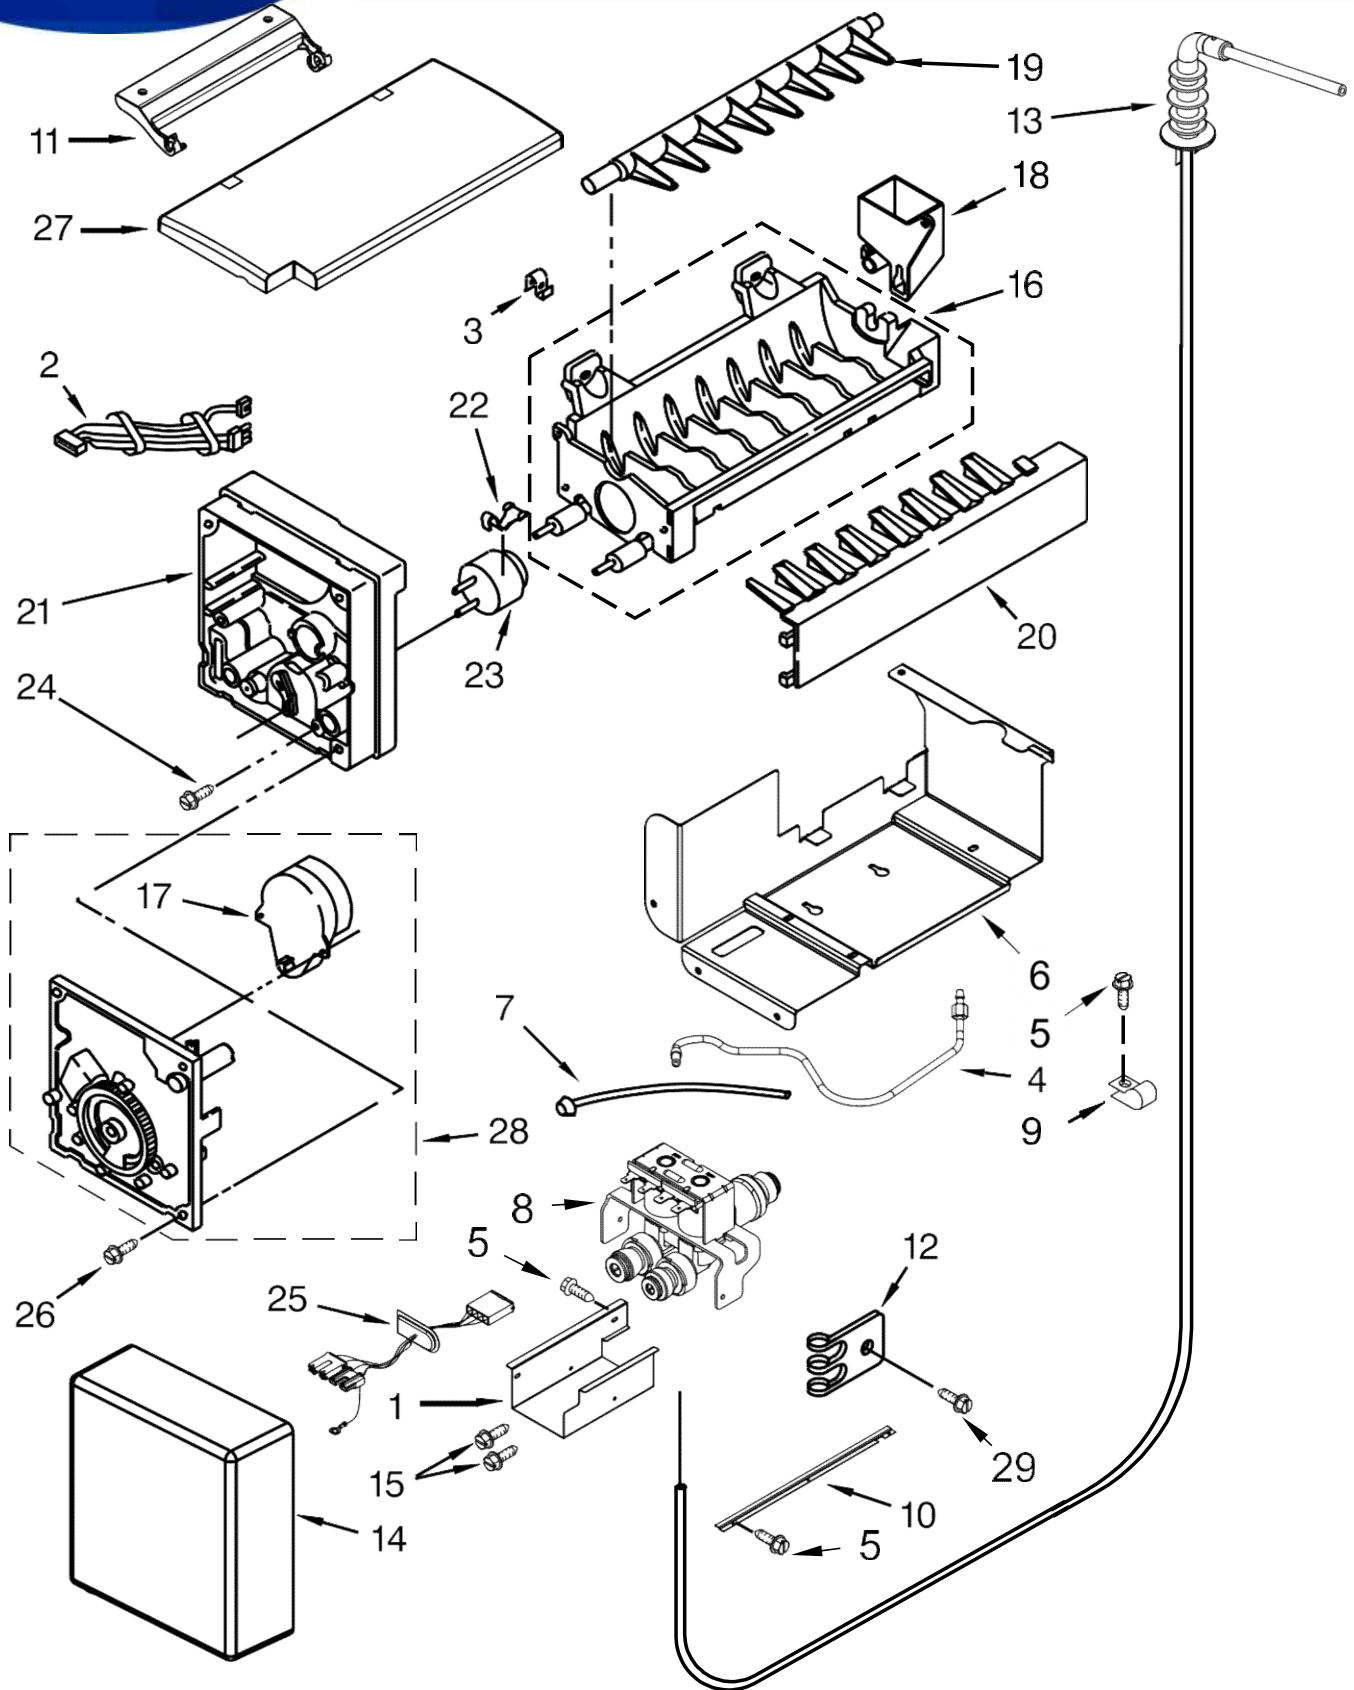

Illus.

<u>No.</u>	<u>Part No.</u>	<u>Description</u>
1	2320601	Shield, Water Valve
2	W10508659	Assembly, Icemaker Wire
3	628379	Clip, Thermal Fuse
4	W10296807	Tube, Filter Inlet
5	486194	Screw
6	2252228	Bracket, Icemaker Mounting
7	W10683737	Tube, Filter Outlet
8	W10159842	Valve, Inlet
9	2221070	Clamp, Tube
10	2320559	Support, Valve
11	2198641	Bracket, Icemaker Cover
12	2208136	Clip, Water Tube

Illus.

<u>No.</u>	<u>Part No.</u>	<u>Description</u>
13	W10357286	Fitting, Water
14	W10289690	Cover, Icemaker
15	W10141604	Screw
16	628228	Assembly, Mold and Heater (Also Order 542638)
17		Motor, (Not Serviceable Order Item 28)
18	W10377998	Cup, Fill
19	627843	Ejector
20	W10272161	Stripper, Ice
21	2194712	Support, Housing
22	2315522	Retainer, Thermostat
23	627985	Thermostat
24	W10001280	Screw
25	W10279391	Assembly, Smart Valve Wire

Illus.

<u>No.</u>	<u>Part No.</u>	<u>Description</u>
26	489276	Screw
27	W10504754	Cover, Icemaker
28	W10223929	Assembly, Module and Motor
29	W10001250	Screw
100	W10774430	Complete Icemaker Assembly
		Following Parts Not Illustrated
	W10355016	Cleaner, Stainless Steel
	W10355010	Cleaner, Kitchen & Appliance
	W10355049	Wipes, Stainless Steel Cleaning
	REFDEODOR...	Deodorizer Pack