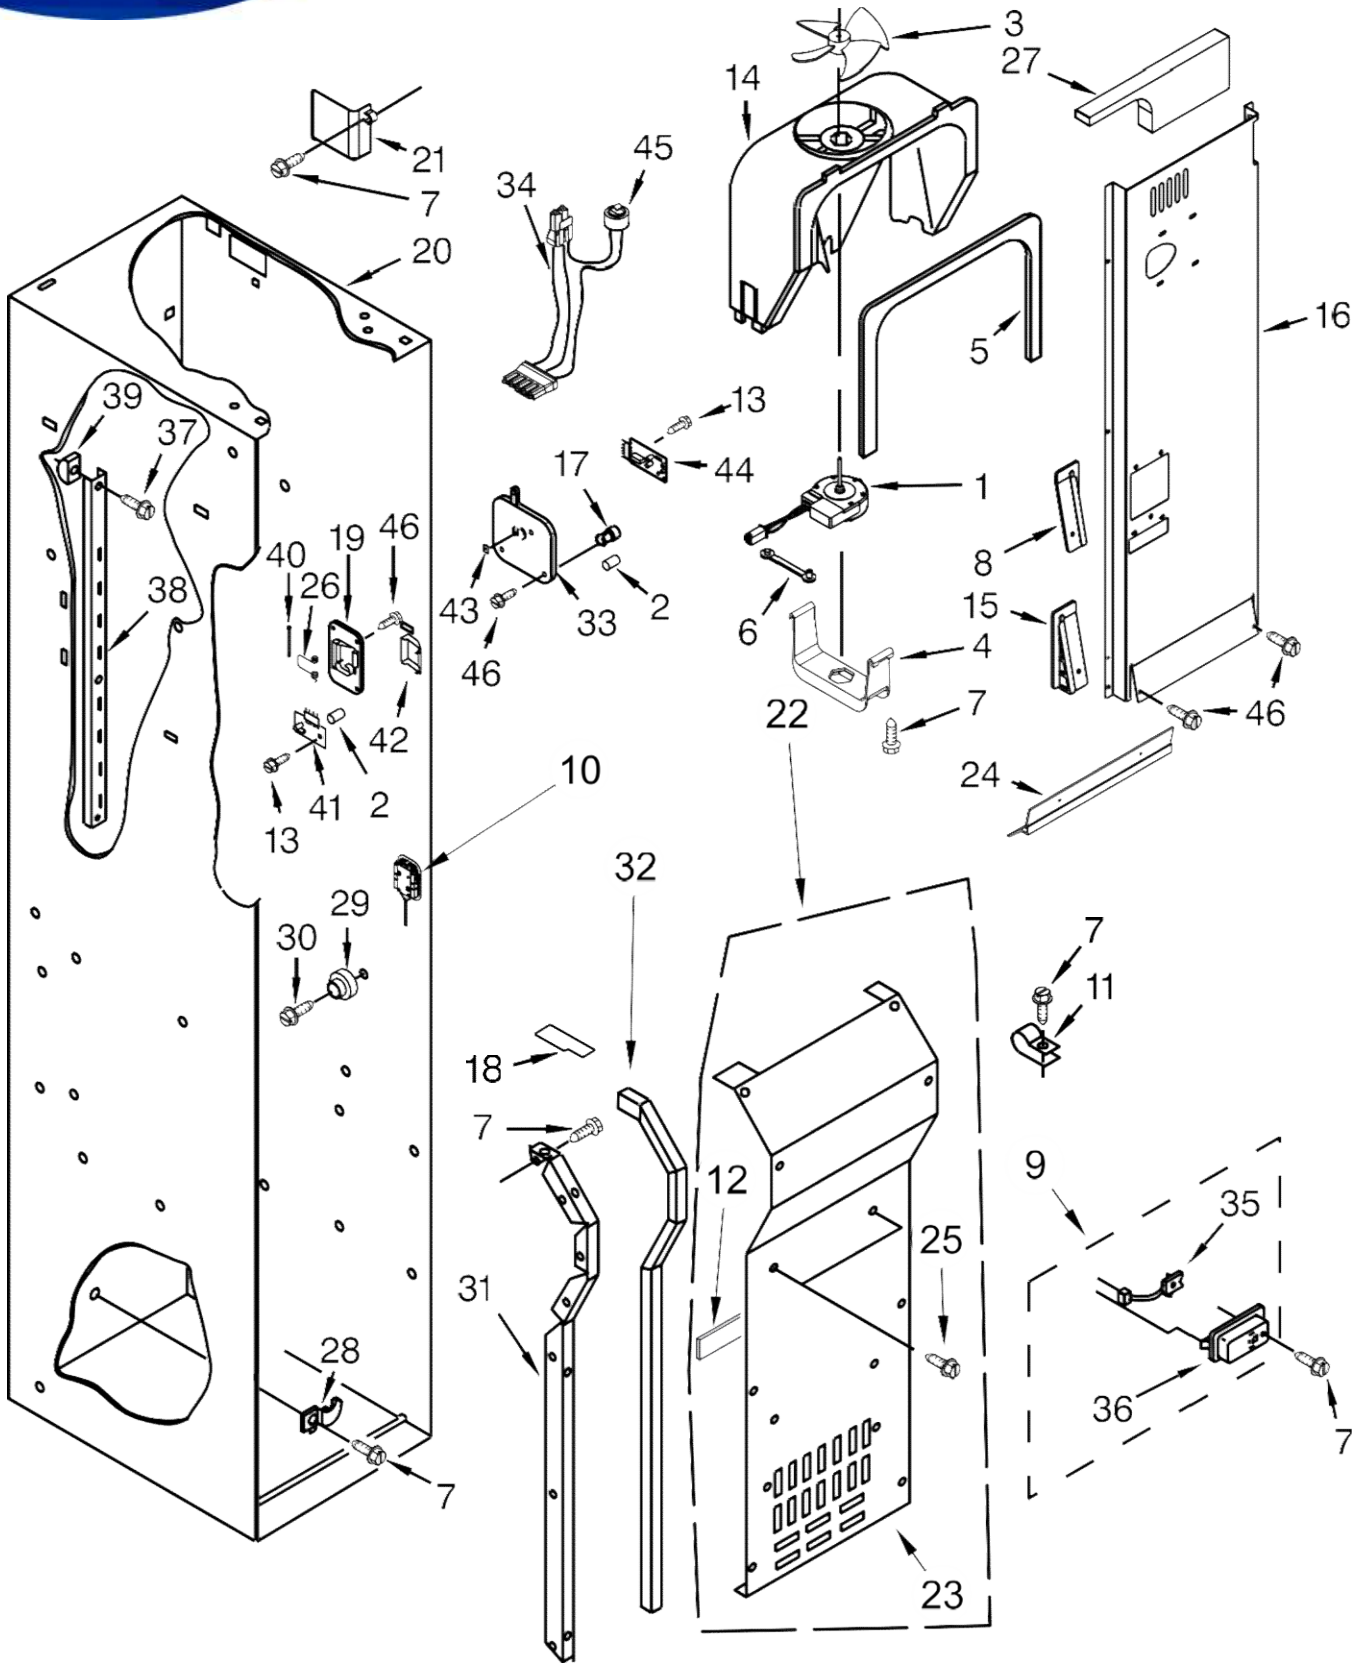

Illus.

<u>No.</u>	<u>Part No.</u>	<u>Description</u>
1	W10436861	Motor, Fan
2	2198665	Tube, Circuit Board
3	2169142	Blade, Fan
4	W10260421	Retainer, Fan Motor
5	2302817	Gasket, Scroll Assembly
6	W10321090	Grommet, Motor
7	486194	Screw
8	2259464	Wedge, Right Air Duct
9	2317844	Assembly, Thermistor
10	W10607479	Assembly, LED Module
11	2221070	Clamp, Tube
12	W10581989	Gasket, Evaporator Cover
13	489214	Screw
14	2182120	Scroll, Fan
15	2259465	Wedge, Left Air Duct
16	2307775	Duct, Air
17	2198643	Lens, Receiver
18		Block, Fan Scroll
	2209066	Left Hand
	2209482	Right Hand

Illus.

<u>No.</u>	<u>Part No.</u>	<u>Description</u>
19	2215650	Cover, Emitter
20		Liner (Not A Serviceable Part)
21	2259025	Cover, Air Outlet
22	W10581993	Assembly, Evaporator Cover
23	W10428001	Cover, Evaporator
24	2302851	Support, Air Duct
25	487539	Screw (Stainless)
26	2198635	Spring, Door
27	2309284	Deflector, Air Duct
28	1112260	Support, Evaporator
29	2196205	Stud, Shelf
30	W10191952	Screw
31		Rail, Evaporator Cover
	2221107	Left Hand
	2259355	Right Hand
32	2220904	Gasket, Evaporator Cover
33	2259493	Cover, Receiver
34	W10482187	Harness, Bi-Metal Wire
35	2306010	Thermistor

Illus.

<u>No.</u>	<u>Part No.</u>	<u>Description</u>
36	2317105	Cover, Thermistor
37	2006475	Screw (White)
38	2259032	Ladder, Shelf
39	2259445	Support, Ladder
40	2198634	Pin, Door
41	W10193840	Board, Emitter Circuit
42	2198633	Flipper, Shut Off
43	2255563	Slide, Icemaker Shut Off
44	W10290817	Board, Receiver Circuit
45	W10160570	Bi-Metal, Defrost
46	W10142283	Screw (White)