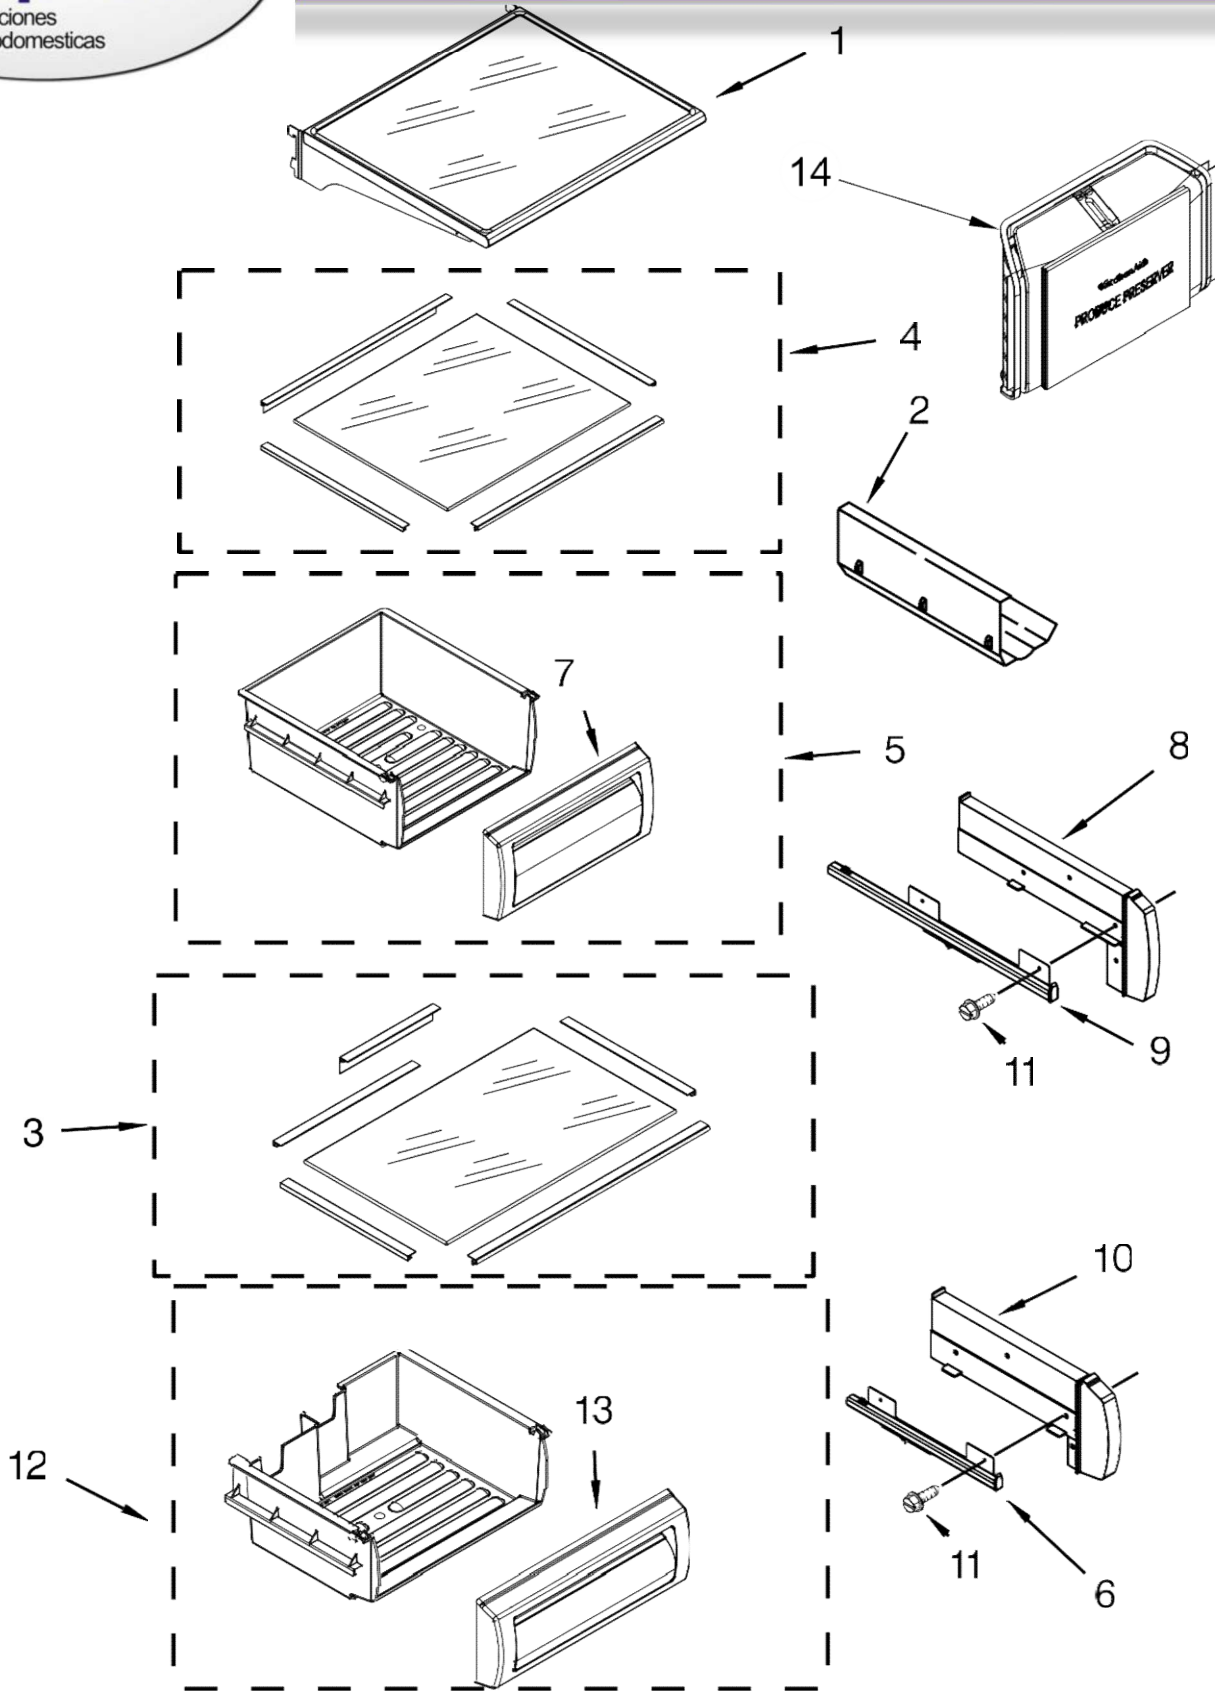

REFRIGERADOR KBSD608ESS01

REFRIGERADOR KBSD608ESS01

<u>Illus.</u> <u>No.</u>	<u>Part No.</u>	<u>Description</u>
1	W10568585	Assembly, Fixed Shelf
2	W10701859	Rack, Wine
3	W10556313	Assembly, Meat Pan Cover
4	W10556776	Assembly, Crisper Cover
5	W10407625	Assembly, CrisperPan
6	Slide, Meat Pan 2302954 Left Hand 2302955	Right Hand
7	2256249	Front, Crisper Pan

<u>Illus.</u> <u>No.</u>	<u>Part No.</u>	<u>Description</u>
8	Spacer, Crisper 2256223	Left Hand 2256222 Right Hand
9	Slide, Crisper 2302956	Left Hand 2302957
10	Spacer, Meat Pan 2256243	Left Hand 2256244
		Right Hand

<u>Illus.</u> <u>No.</u>	<u>Part No.</u>	<u>Description</u>
11	8533928	Screw (Stainless) (Left Hand)
	8533929	Screw (Stainless) (Right Hand)
12	W10407628	Assembly, Meat Pan
13	2256367	Assembly, Meat Pan Front
14	W10593207	Assembly, Produce Preserver