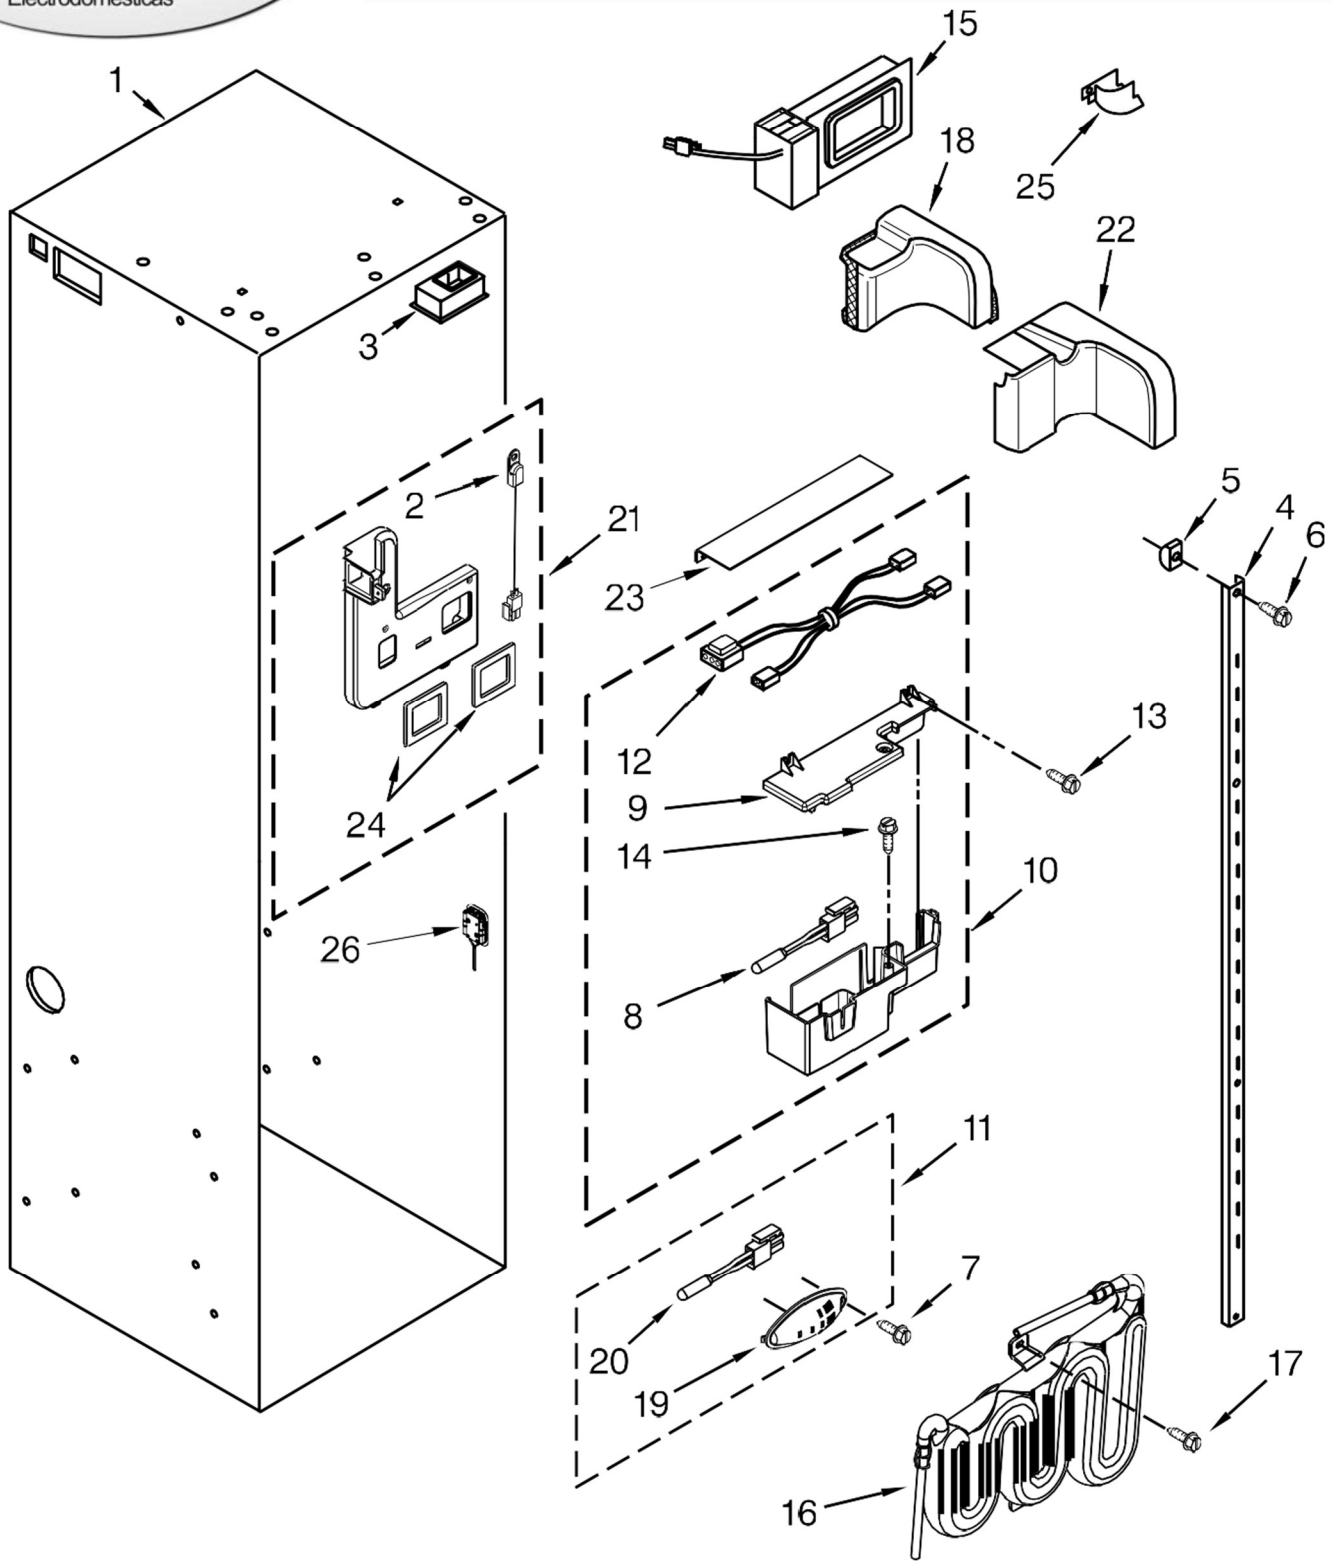

REFRIGERADOR KBSD608ESS01

REFRIGERADOR KBSD608ESS01

<u>Illus.</u> <u>No.</u>	<u>Part No.</u>	<u>Description</u>	<u>Illus.</u> <u>No.</u>	<u>Part No.</u>	<u>Description</u>	<u>Illus.</u> <u>No.</u>	<u>Part No.</u>	<u>Description</u>
1		Liner (Not A Serviceable Part)	11	2317844	Assembly, Thermistor	20	2188820	Thermistor
2	2306010	Thermistor	12	2310205	Assembly, Meat Pan Wire	21	W10475010	Assembly, Spacer
3	2208970	Duct, Air	13	8533929	Screw (Stainless)	22	2309087	Cover, Air Diffuser
4	2259077	Ladder, Shelf	14	486194	Screw	23	W10159488	Diverter, Crisper Cover
5	520965	Support, Ladder	15	2221296	Assembly, Air Baffle	24	2259398	Seal, Air Duct
6	W10808292	Screw (White)	16	W10645131	Reservoir, Water	25	2003577	Guard, Air Return
7	487539	Screw (Stainless)	17	W10141518	Screw	26	W10843339	Assembly, LED Module
8	2302937	Thermistor	18	2309222	Assembly, Air Diffuser			
9	2302986	Lid, Baffle	19	2317105	Cover, Thermistor			
10	W10169528	Assembly, Control Baffle