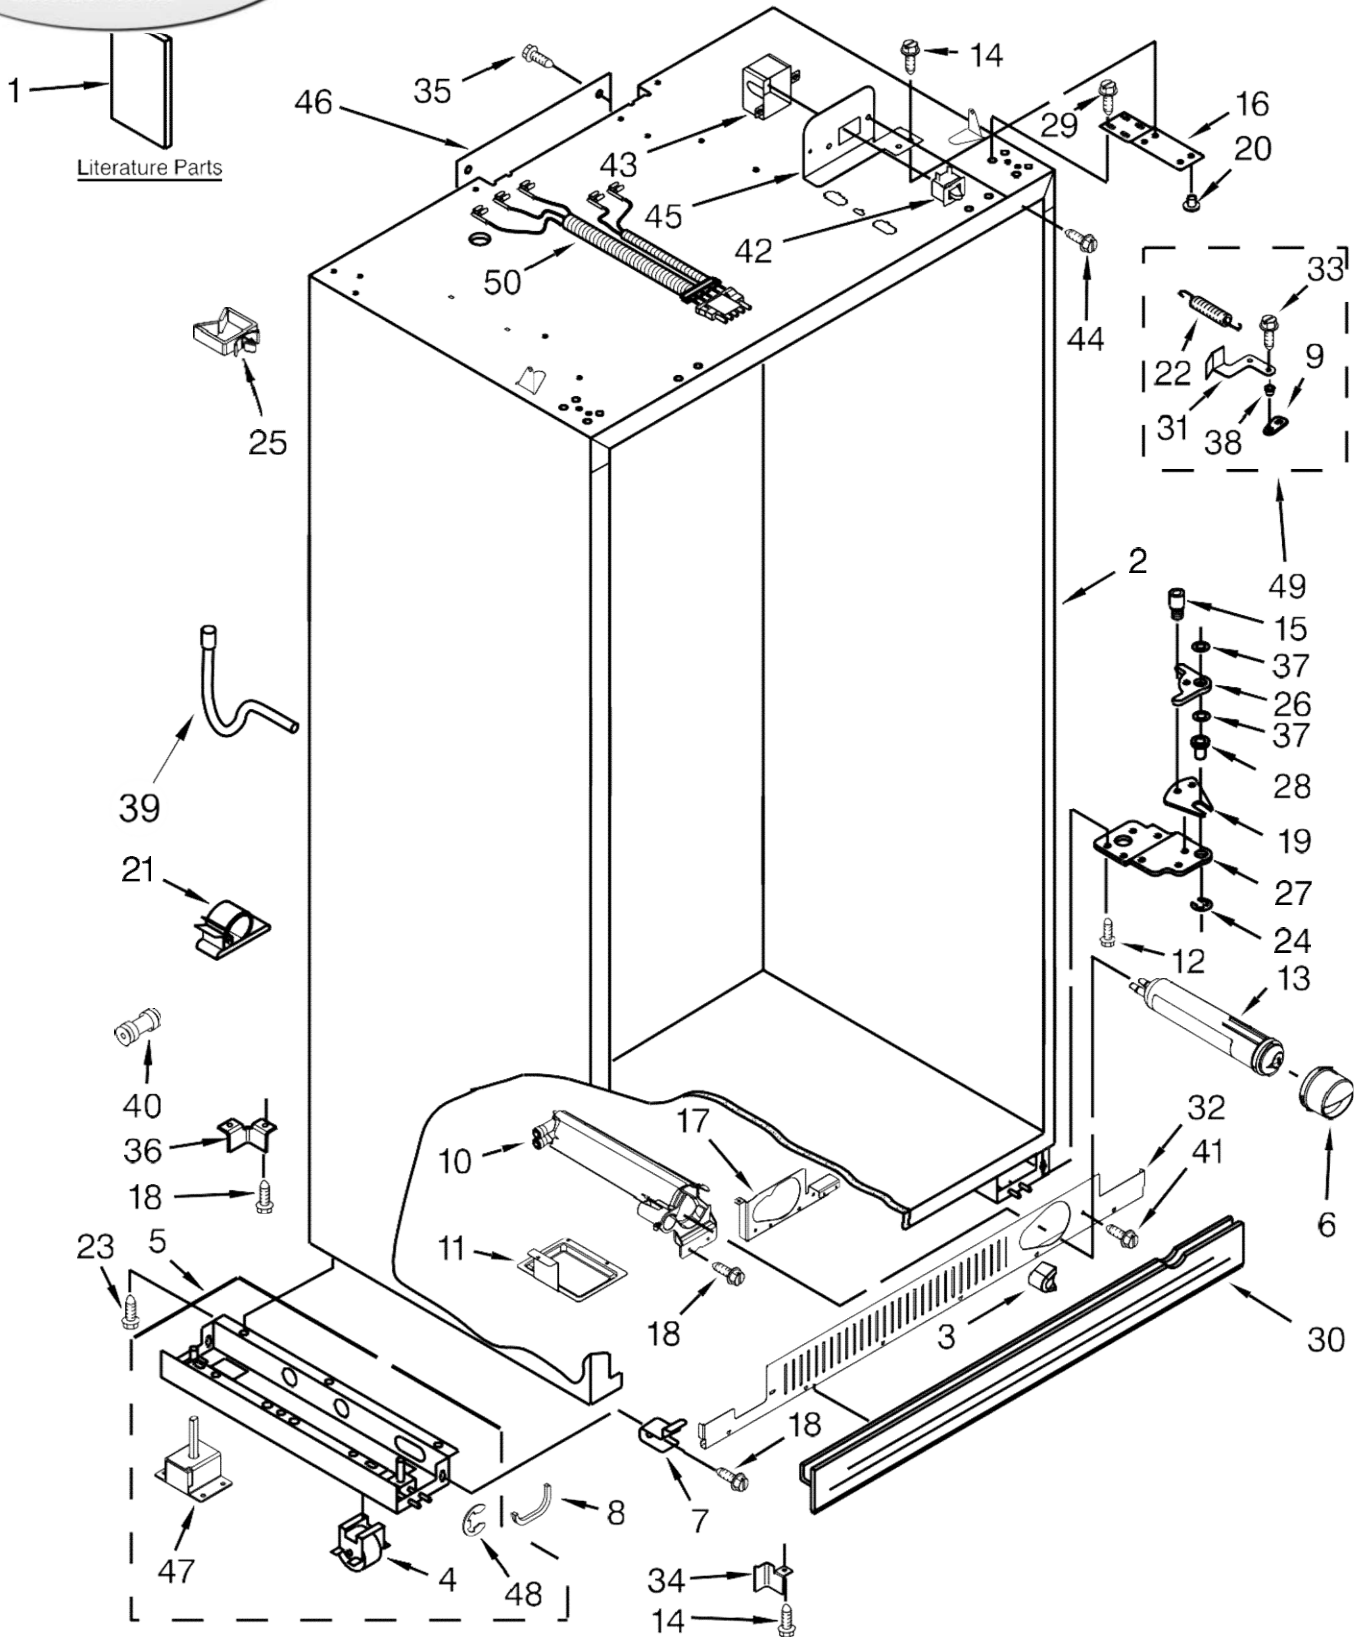

KitchenAid®

48" BUILT IN REFRIGERATOR

MODELS:

KBSD608ESS01 (Stainless Steel)

KBSD608EBS01 (Black Stainless Steel)

REFRIGERADOR KBSD608ESS01

REFRIGERADOR KBSD608ESS01

<u>lus.</u> <u>No.</u>	<u>Part No.</u>	<u>Description</u>
1	Literature Parts W10763009	Use and Care Guide
	W10763005	Energy Guide
	W10910733	English
	W10910734	French
	W10763010	Installation Instructions
2		Cabinet (Not A Serviceable Part)
3		Button, Water Filter
	2260503B	Black
4	W10138054	Assembly, Roller
5		Assembly, SupportBase
	W10279275	Left Hand
	W10138423	Right Hand
6		Cap, Water Filter
	W10797527	Black
7	2307640	Bracket, Grill Mounting
8	2307584	Grommet, Crossover Tube
9	2320509	Stop, Door
10	W10121140	Housing, Water Filter
11	2318189	Tray, Filter Drip
12	3400525	Screw
13	W10754687	Filter, Water
14	489399	Screw