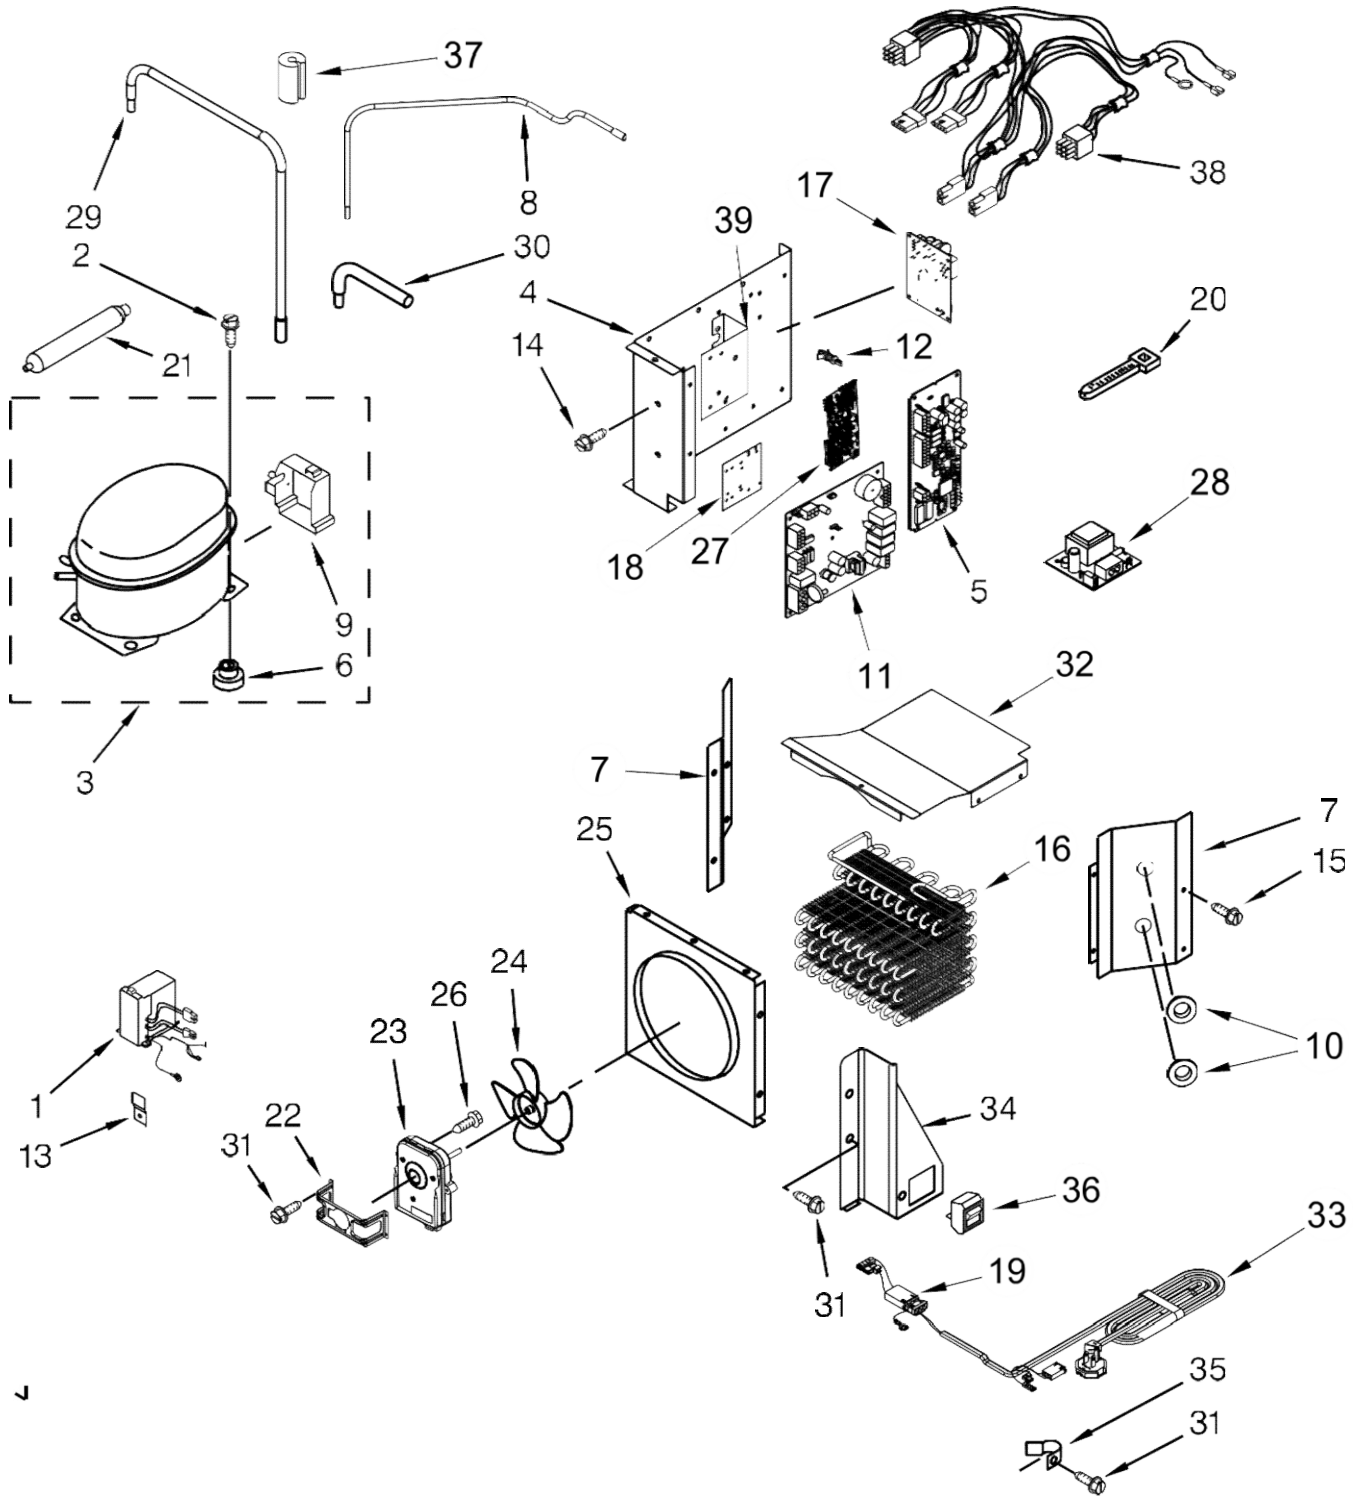

REFRIGERADOR KBSD608ESS01

REFRIGERADOR KBSD608ESS01

Illus.

<u>No.</u>	<u>Part No.</u>	<u>Description</u>
1	W10645666	Assembly, Inverter Box
2	489373	Screw
3	W 10913755	Compressor
4	W10550831	Housing, Control Board Mounting
5	2318054	Control, Electronic
6	1100826	Grommet
7		Support, Condenser
	W10525177	Left Hand
	W10525179	Right Hand
8	W10625009	Tube, Heat Loop Transition
9	2215676	Cover, Terminal
10	W10587113	Grommet
11	W10200659	Control, Electronic
12	2203075	Spacer
13	2256328	Bracket, Inverter Mounting
14	487539	Screw (Stainless)
15	1157158	Screw
16	W10591457	Condenser

Illus.

<u>No.</u>	<u>Part No.</u>	<u>Description</u>
17	W10624574	Supply, Power
18	W10770059	Plate, Circuit Board (Top)
19	2310195	Assembly, Jumper Wire (Power Switch to Power Cord)
20	2155774	Tie, Wire
21	W10175593	Drier
22	W10414681	Bracket, Fan Motor
23	W10527155	Motor, Condenser
24	W10139483	Blade, Fan
25	W10415670	Orifice, Fan
26	W10146359	Screw
27	W10790783	LED Control
28	2259330	Board, Power Supply
29	W10624944	Tube, Drier Transition
30	W10528578	Tube, Process
31	486194	Screw
32	W10525175	Cover, Condenser Support
33	2310196	Cord, Power
34	W10321055	Bracket, Control Assembly

Illus.

<u>No.</u>	<u>Part No.</u>	<u>Description</u>
35	549193	Clamp, Power Cord
36	2266802	Switch, Power Disconnect
37	2319835	Grommet, Condenser
38	W10775849	Assembly, UnitWire
39	W10761479	Plate, Circuit Board
Following Parts Not Illustrated		
	978025	Valve, Access
	978026	Valve, Access
	978027	Valve, Access
	978028	Valve, Access
	978029	Valve, Access
	978030	Valve, Access
	876764	Valve, Access
REFRIGERANT CHARGE 7.25 oz. (R-134A)