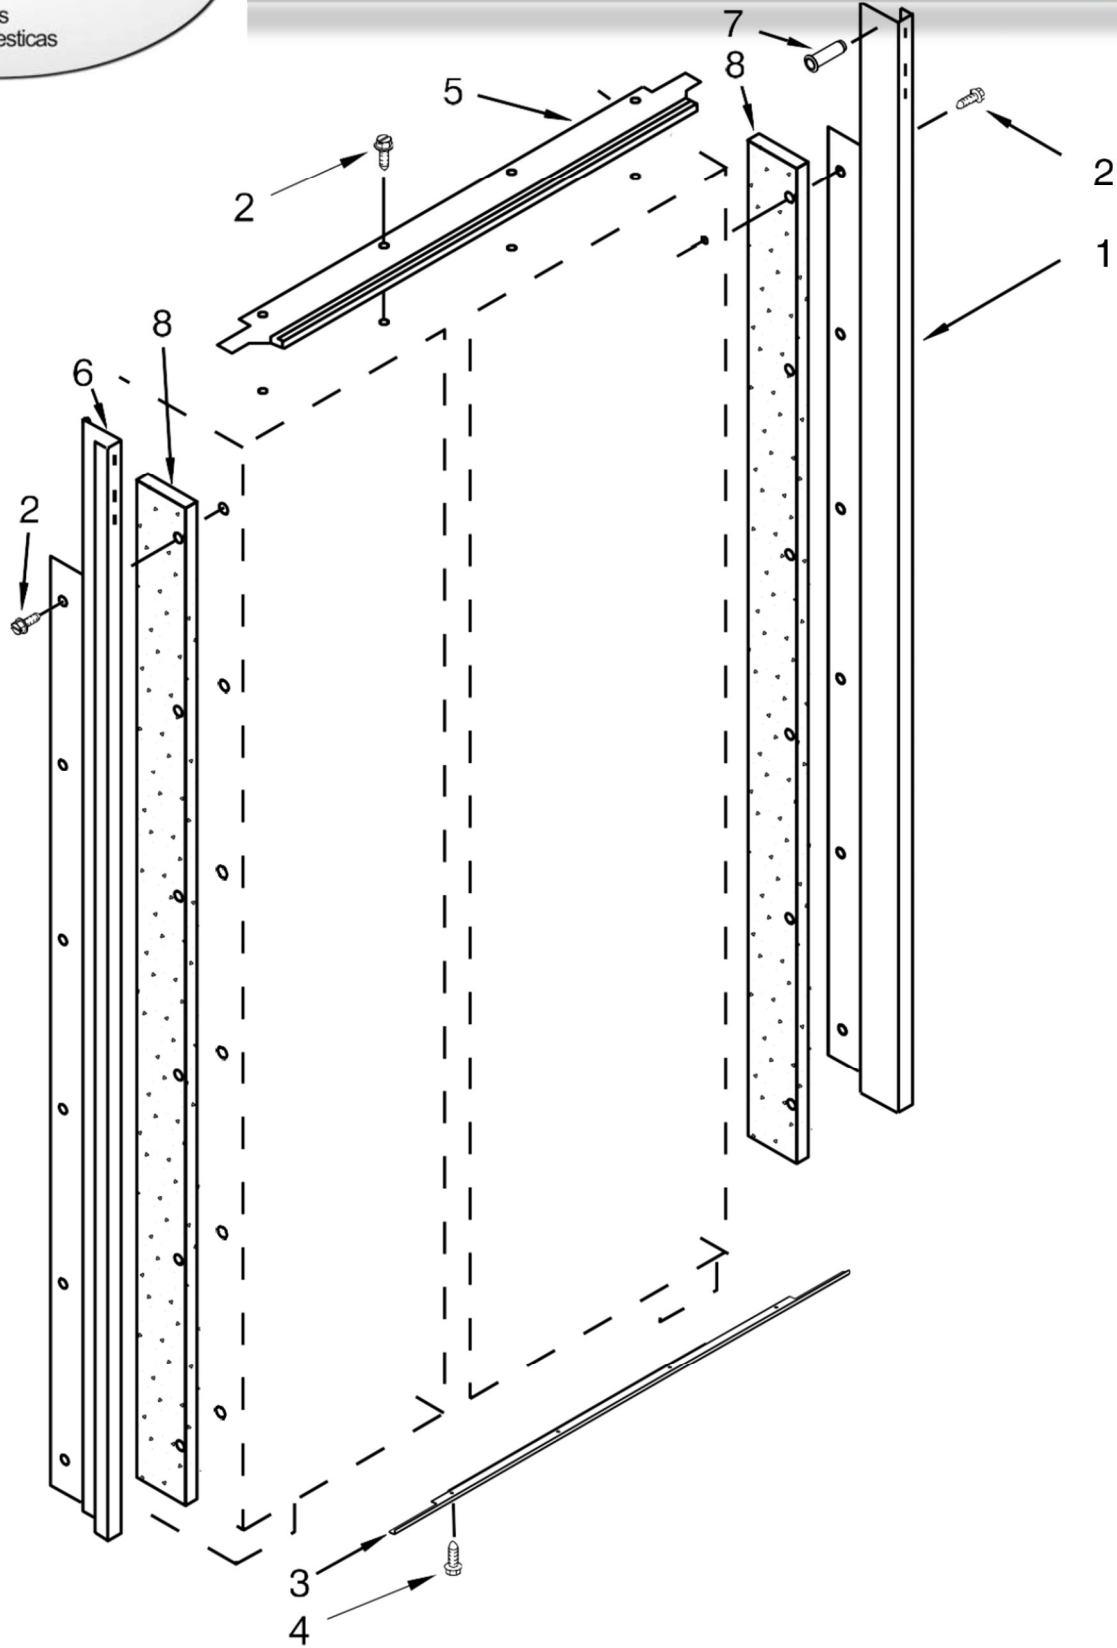

REFRIGERADOR KBSD608ESS01

Distribuidor Autorizado

SurteRápido.com

Venta de Refacciones
Electrodomesticas

REFRIGERADOR KBSD608ESS01

<u>Illus.</u> <u>No.</u>	<u>Part No.</u>	<u>Description</u>
1		Trim, Cabinet Side (Right)
	W10568005	Aluminum
2	486194	Screw
3		Trim, Bottom Cabinet
	2316688	Aluminum

<u>Illus.</u> <u>No.</u>	<u>Part No.</u>	<u>Description</u>
4	W10001250	Screw
5		Trim, Top Cabinet
	2314018	Aluminum
6		Trim, Cabinet Side (Left)
	W10568007	Aluminum

<u>Illus.</u> <u>No.</u>	<u>Part No.</u>	<u>Description</u>
7	W10121451	Insert, Blind Threaded
8	2005925	Seal, Side Trim