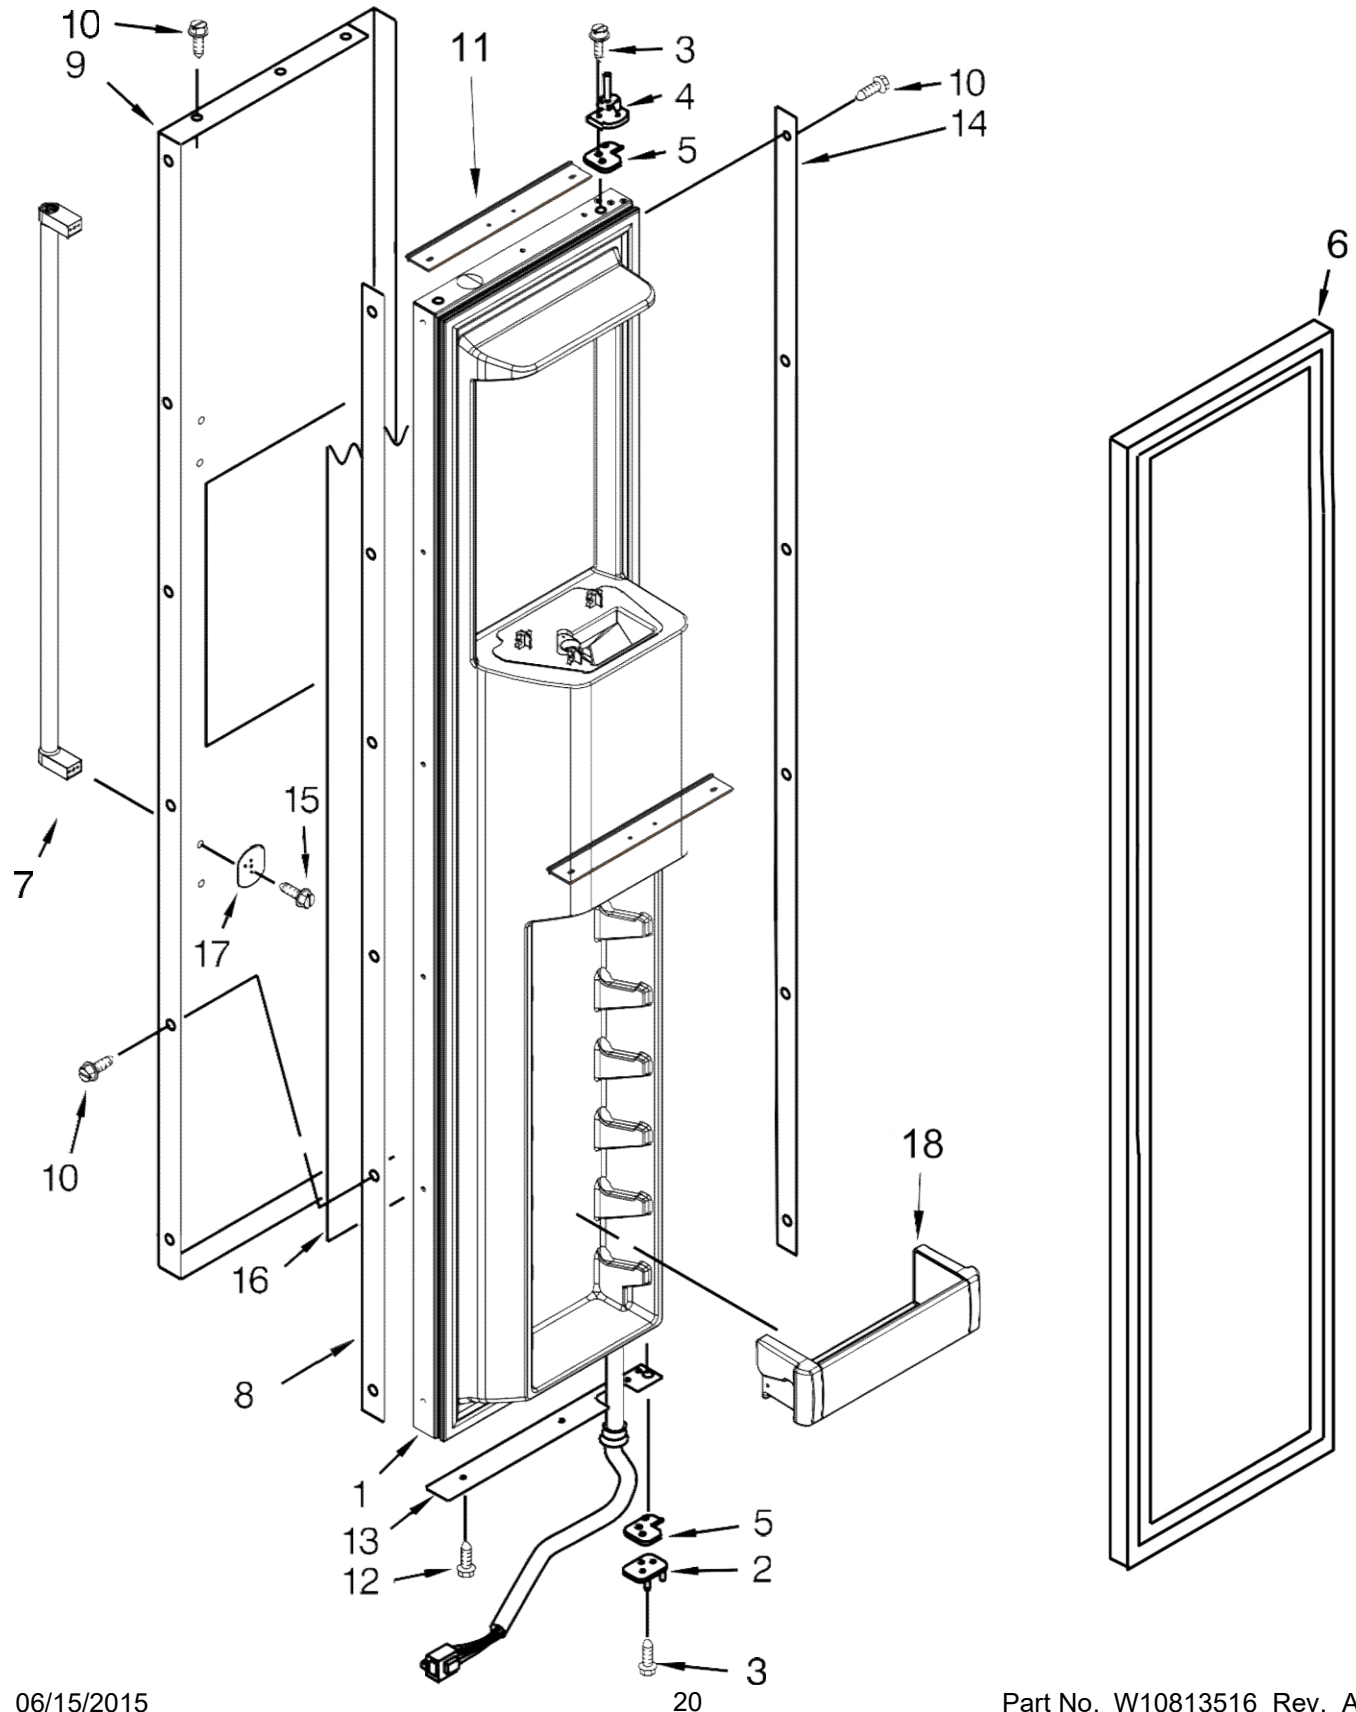

REFRIGERADOR KBSD608ESS01

REFRIGERADOR KBSD608ESS01

<u>Illus. No.</u>	<u>Part No.</u>	<u>Description</u>
1		Door, Freezer
	W10769144	Universal Silver
	W10777532	Black
2	2302879	Assembly, Bottom Hinge
3	W10162602	Screw
4	W10485980	Assembly, Hinge(Top)
5	2316804	Spacer, Door Hinge Bottom
6	W10760884	Grey
7		Door, Handle
	W10541592	Stainless

<u>Illus. No.</u>	<u>Part No.</u>	<u>Description</u>
8	W10758113	Spacer, Handle Side Door
9		Skin, Door
	W10756223	Stainless
	W10756223	Black
10	8281252	Screw (Black)
11	W10758121	Spacer, Door Skin (Top)
12	488568	Screw (Stainless)
13	W10758123	Spacer, Door Skin Bottom
14	W10756209	Spacer, Hinge Side Door

<u>Illus. No.</u>	<u>Part No.</u>	<u>Description</u>
15	308544	Screw
16		Filler, Door
	W10159586	Filler, Top Foam Board
	W10159583	Filler, Bottom Foam Board
17	W10127710	Plate, Handle Door
18	W10323603	Bin, Shallow