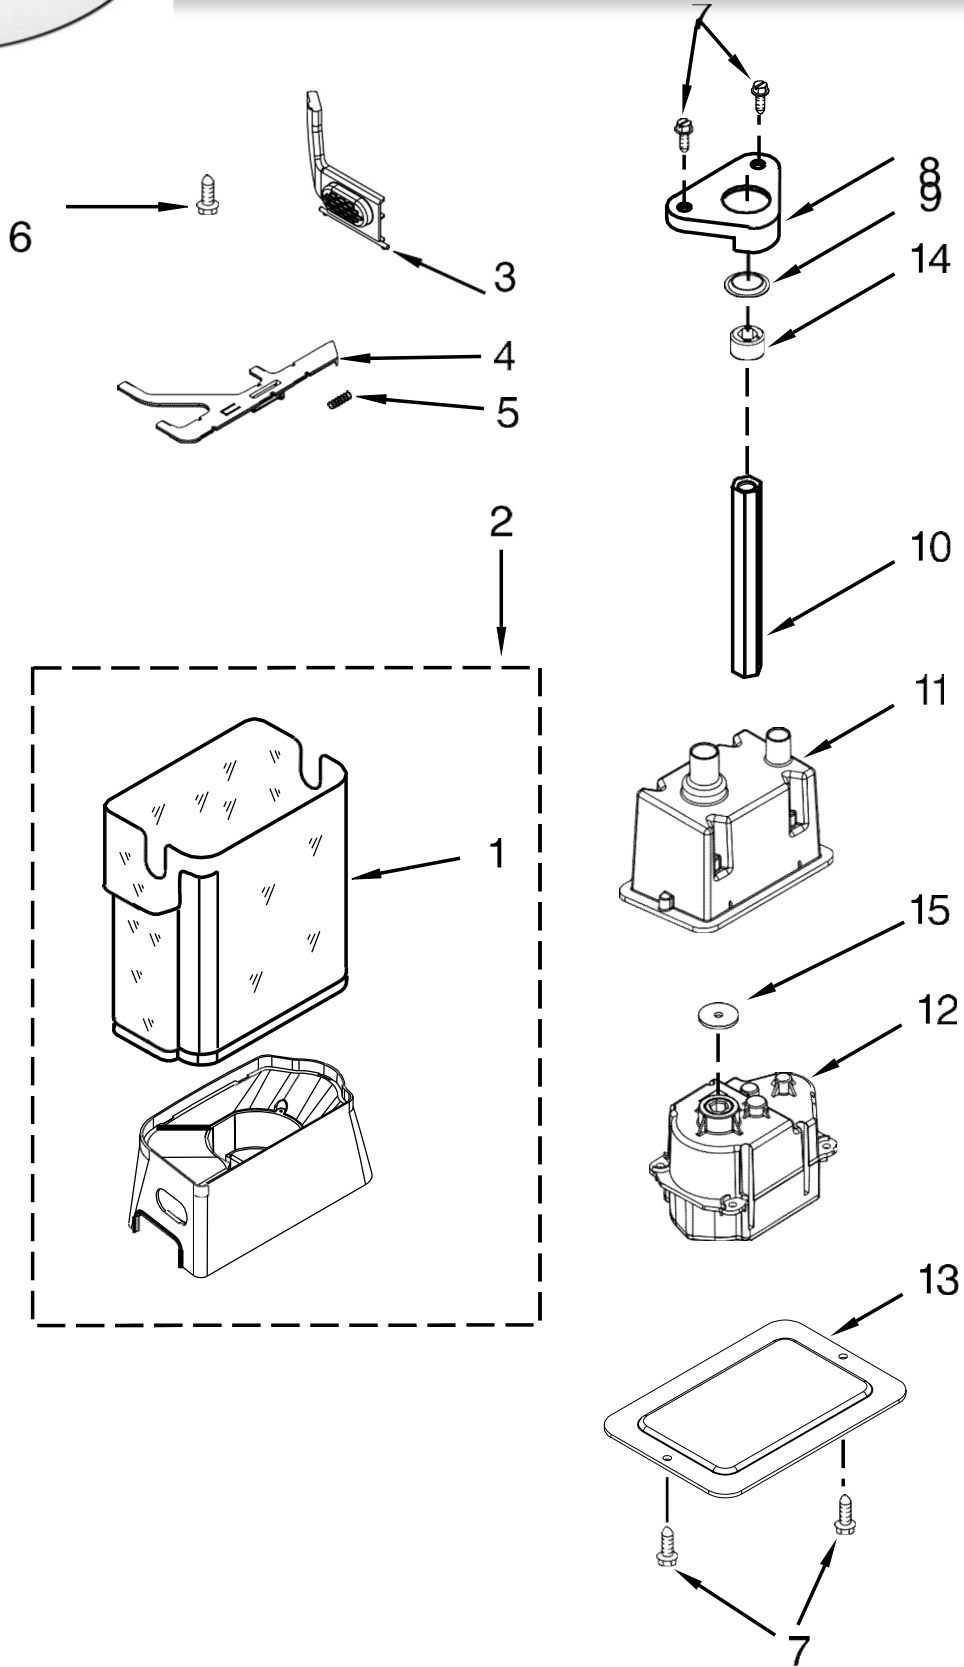

REFRIGERADOR KBSD608ESS01

<u>Illus. No.</u>	<u>Part No.</u>	<u>Description</u>	<u>Illus. No.</u>	<u>Part No.</u>	<u>Description</u>	<u>Illus. No.</u>	<u>Part No.</u>	<u>Description</u>
1	W10436861	Motor, Fan	19	2215650	Cover, Emitter	36	2317105	Cover, Thermistor
2	2198665	Tube, Circuit Board	20		Liner (Not A Serviceable Part)	37	W10808292	Screw (White)
3	2169142	Blade, Fan	21	2259025	Cover, Air Outlet	38	2259032	Ladder, Shelf
4	W10260421	Retainer, Fan Motor	22	W10813095	Assembly, Evaporator Cover	39	2259445	Support, Ladder
5	2302817	Gasket, Scroll Assembly	23	W10428001	Cover, Evaporator	40	2198634	Pin, Door
6	W10321090	Grommet, Motor	24	2302851	Support, Air Duct	41	W10193840	Board, Emitter Circuit
7	486194	Screw	25	487539	Screw (Stainless)	42	2198633	Flipper, Shut Off
8	2259464	Wedge, Right Air Duct	26	2198635	Spring, Door	43	2255563	Slide, Icemaker Shut Off
9	2317844	Assembly, Thermistor	27	2309284	Deflector, Air Duct	44	W10290817	Board, Receiver Circuit
10	W10843339	Assembly, LED Module	28	1112260	Support, Evaporator	45	W10482187	Bi-Metal, Defrost
11	2221070	Clamp, Tube	29	2196205	Stud, Shelf	46	W10142283	Screw (White)
12	W10581989	Gasket, Evaporator Cover	30	W10191952	Screw			
13	489214	Screw	31		Rail, Evaporator Cover			
14	2182120	Scroll, Fan		2221107	Left Hand			
15	2259465	Wedge, Left Air Duct		2259355	Right Hand			
16	2307775	Duct, Air	32	2220904	Gasket, Evaporator Cover			
17	2198643	Lens, Receiver	33	2259493	Cover, Receiver			
18		Block, Fan Scroll	34	W10482187	Harness, Bi-Metal Wire			
	2209066	Left Hand	35	2306010	Thermistor			
	2209482	Right Hand						

REFRIGERADOR KBSD608ESS01