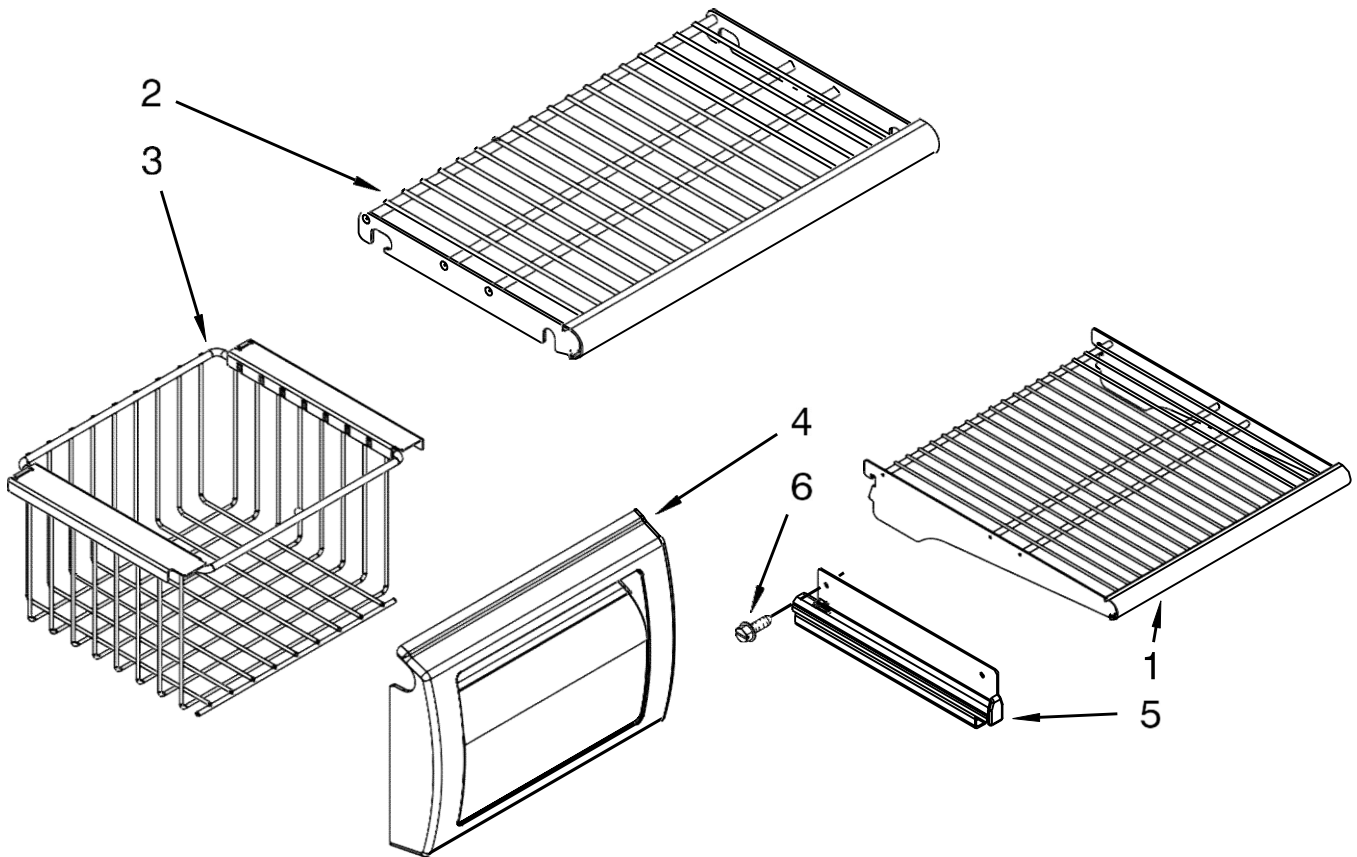

REFRIGERADOR KBSD608ESS01

Distribuidor Autorizado

SurteRápido.com

Venta de Refacciones
Electrodomesticas

REFRIGERADOR KBSD608ESS01

<u>Illus.</u> <u>No.</u>	<u>Part No.</u>	<u>Description</u>	<u>Illus.</u> <u>No.</u>	<u>Part No.</u>	<u>Description</u>
1	W10759087	Shelf, Wire	5		Slide, Basket
2	W10759067	Shelf, Fixed		2259318	Left Hand
3	2259083	Basket, Freezer		2259317	Right Hand
4	2256271	Assembly, Basket Front	6	8533928	Screw (Stainless)