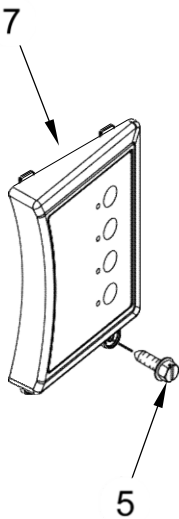

REFRIGERADOR KBSD608ESS01

Distribuidor Autorizado

SurteRápido.com

Venta de Refacciones
Electrodomesticas

REFRIGERADOR KBSD608ESS01

<u>Illus.</u> <u>No.</u>	<u>Part No.</u>	<u>Description</u>
1	W10798005	Control Box
2	2317000	Clip, Control Box
3	W10458299	Wire, Jumper

<u>Illus.</u> <u>No.</u>	<u>Part No.</u>	<u>Description</u>
4	W10160981	Bracket, Control Box
5	W10142283	Screw (White)

<u>Illus.</u> <u>No.</u>	<u>Part No.</u>	<u>Description</u>
6	487539	Screw (Stainless)
7	W10760791	Assembly, User Interface