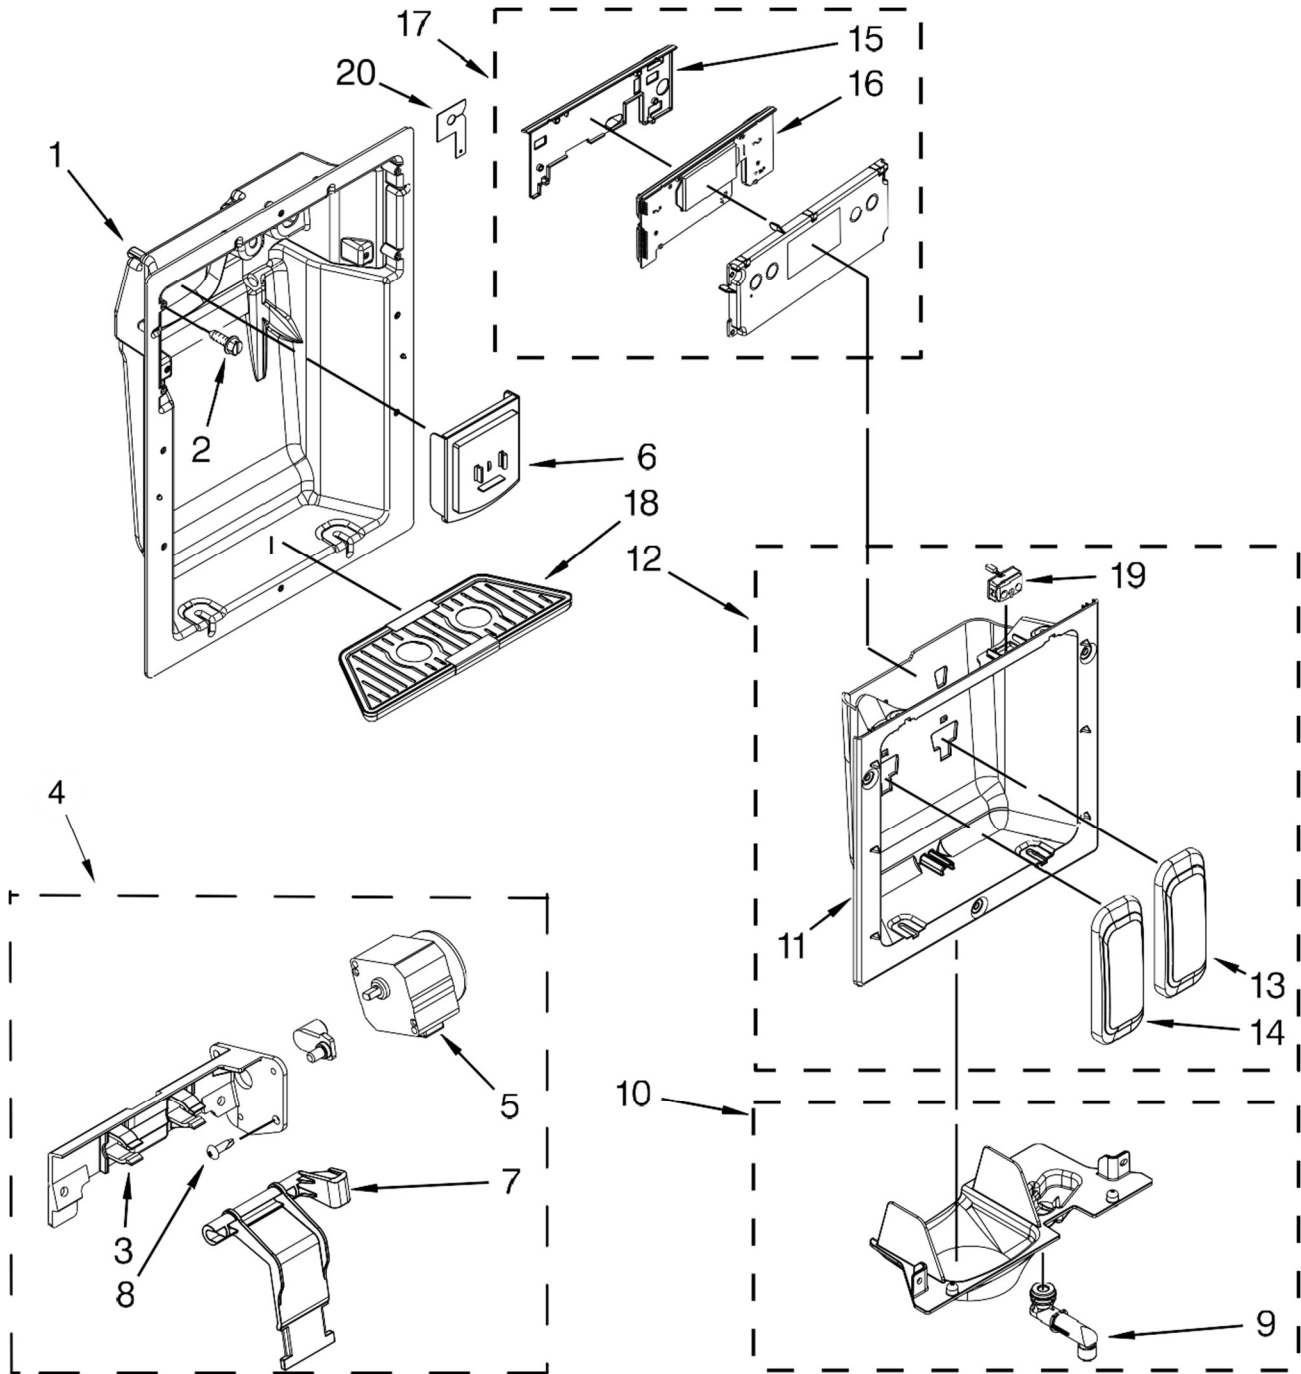

REFRIGERADOR KBSD608ESS01

REFRIGERADOR KBSD608ESS01

<u>Illus.</u> <u>No.</u>	<u>Part No.</u>	<u>Description</u>	<u>Illus.</u> <u>No.</u>	<u>Part No.</u>	<u>Description</u>	<u>Illus.</u> <u>No.</u>	<u>Part No.</u>	<u>Description</u>
1		Housing, Dispenser (Not Serviced)	11		Housing, Middle (Not Available Order Item 12)	17	W10151236	Assembly, User Interface
2	486194	Screw	12	W10260620	Assembly, Housing	18		Tray, Housing
3	W10542660	Bracket, Motor		W10260620	Housing Assembly		2318062B	Black
4	W10546285	Assembly, Motor and Bracket	13		Assembly, WaterPaddle	19	2305342	Assembly, LED
5	W10205979	Motor, Ice Door		2305307GN	Universal Silver	20	2305447	Clip, Wiring
6	W10504458	Door, Ice	14		Ice, Paddle Assembly			
7	W10542663	Support, Ice Door		2305306GN	Universal Silver			
8	4449745	Screw	15	2305219	Cover, Control			
9	2305235	Assembly, Spigot	16	2321746	Assembly, User Interface Control Cover			
10	2318017	Assembly, Separator