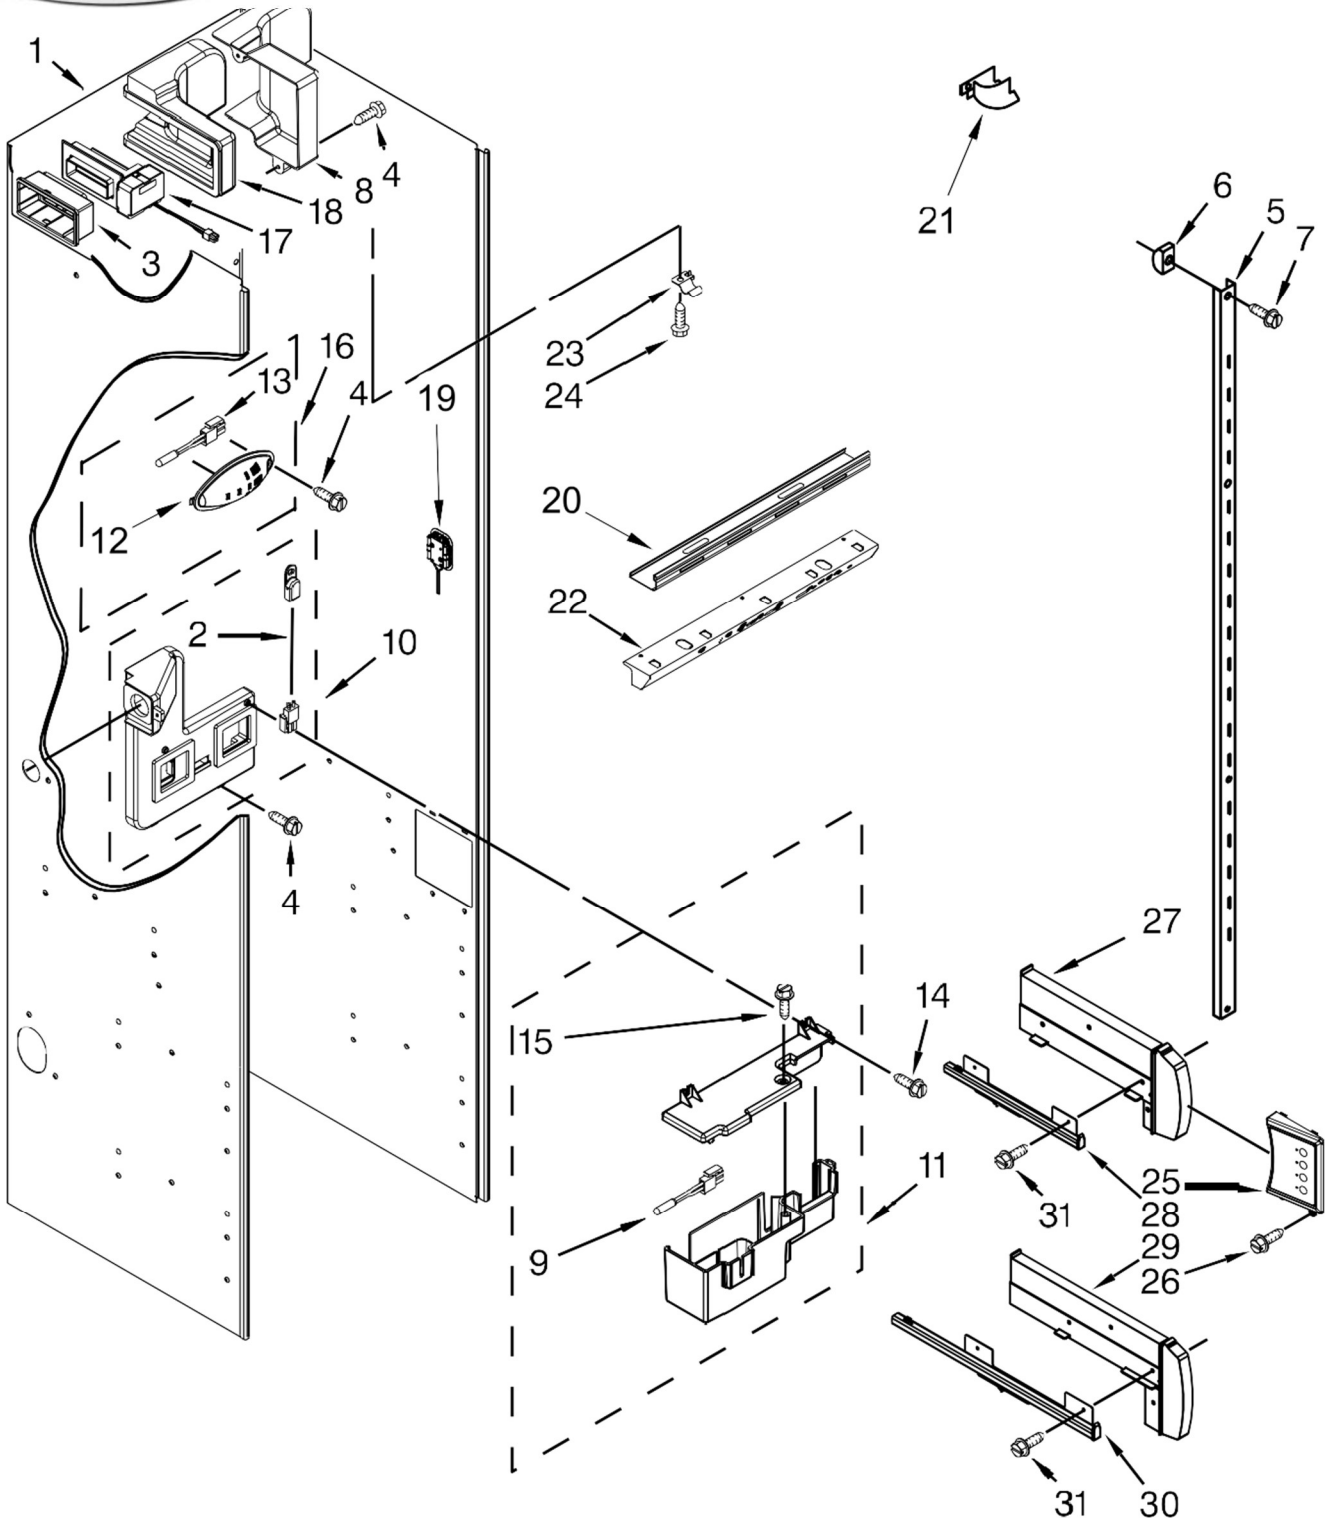

REFRIGERADOR KBSN608EPA00

REFRIGERADOR KBSN608EPA00

<u>Illus. No.</u>	<u>Part No.</u>	<u>Description</u>
1		Liner (Not Serviced)
2	2306010	Thermistor
3	2208970	Duct, Air
4	487539	Screw (Stainless)
5	2259077	Ladder, Shelf
6	520965	Support, Ladder
7	2006475	Screw (White)
8	2309087	Cover, Air Diffuser
9	2302937	Thermistor
10	W10475010	Assembly, Spacer
11	W10169528	Assembly, Control Baffle
12	2317105	Cover, Thermistor
13	2188820	Thermistor
14	8533929	Screw (Stainless)
15	486194	Screw

<u>Illus. No.</u>	<u>Part No.</u>	<u>Description</u>
16	2317844	Assembly, Thermistor
17	2221296	Assembly, Air Baffle
18	2309222	Assembly, Air Diffuser
19	W10607479	Assembly, LED Module
20	2324973	Bracket, Control Box
21	2003577	Guard, Air Return
22	W10798007	Assembly, Control Box
23	2317000	Clip, Control Box
24	8281163	Screw (Stainless)
25	W10760791	Assembly, User Interface
26	W10142283	Screw (White)
27		Spacer, Meat Pan
	2256243	Left Hand
	2256244	Right Hand

<u>Illus. No.</u>	<u>Part No.</u>	<u>Description</u>
28		Slide, Meat Pan
	2302954	Left Hand
	2302955	Right Hand
29		Spacer, Crisper
	2256223	Left Hand
	2256222	Right Hand
30		Slider, Crisper
	2302956	Left Hand
	2302957	Right Hand
31	8533928	Screw (Stainless)
		Left Hand
	8533929	Screw (Stainless)
		Right Hand