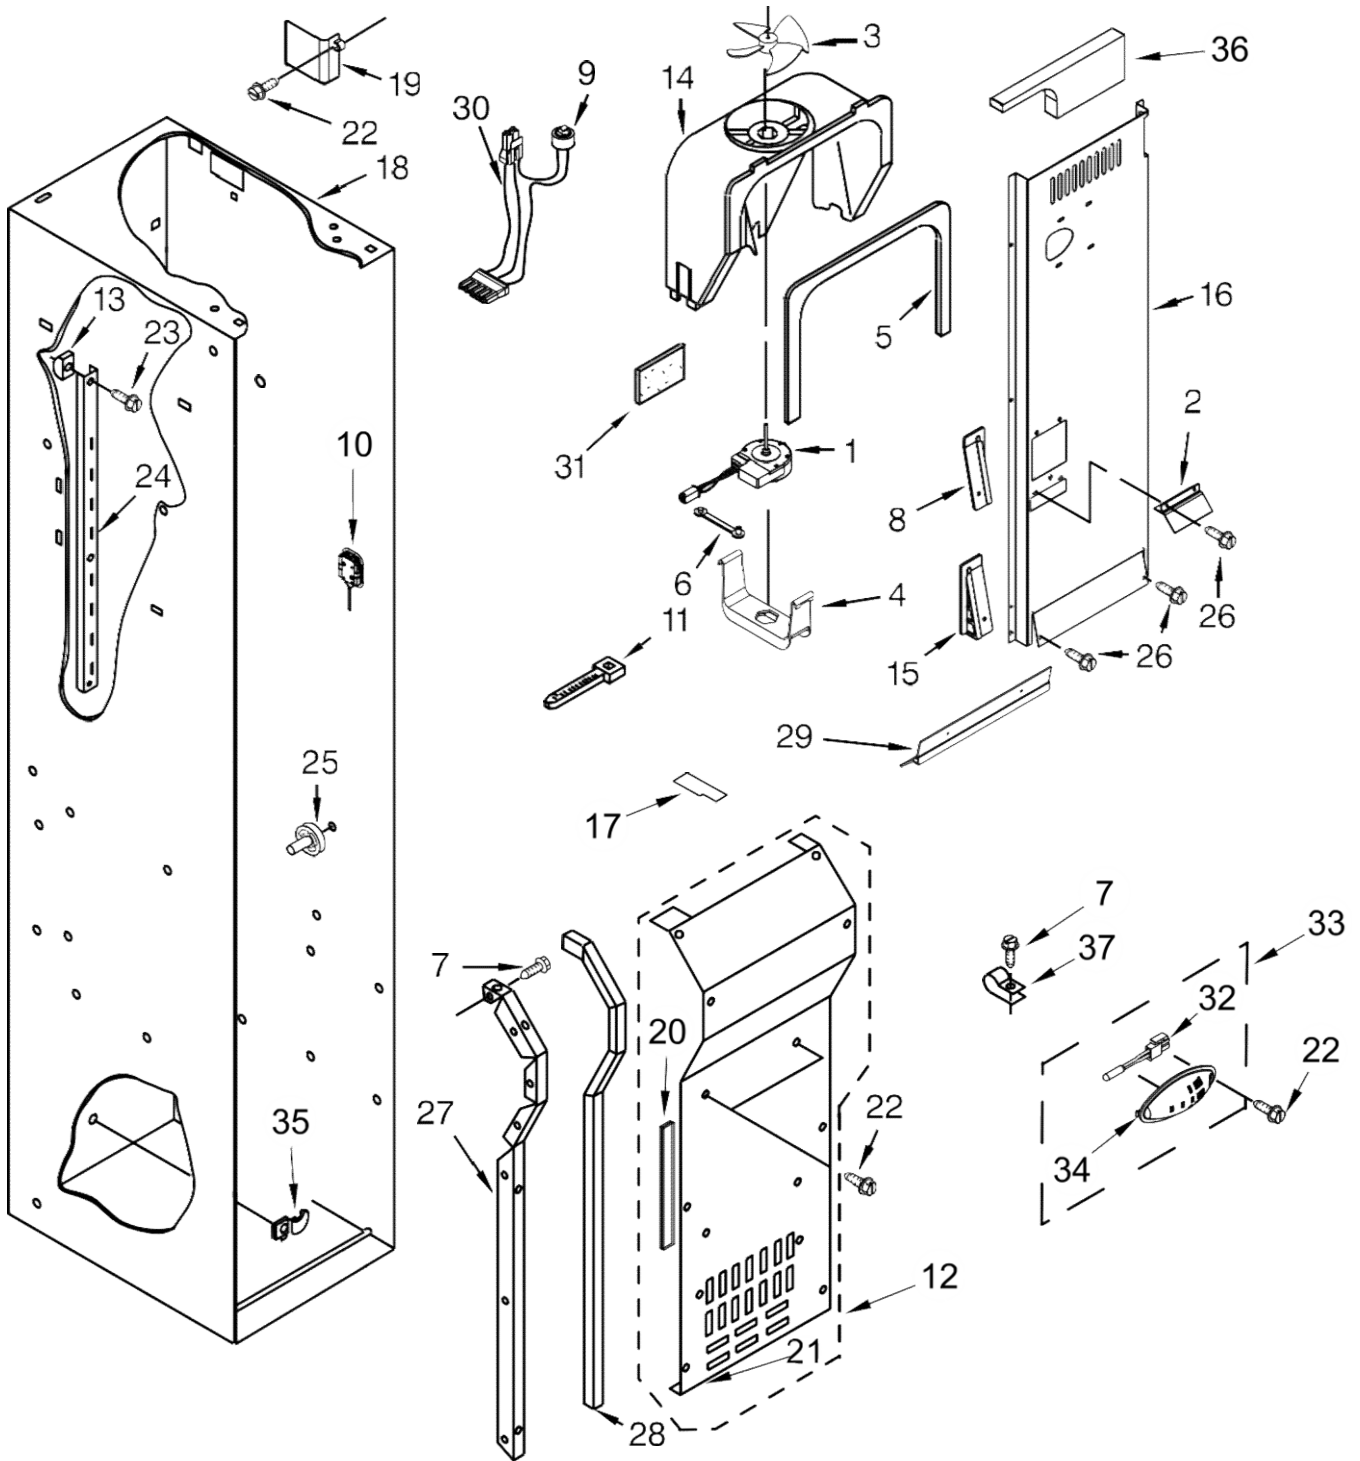

REFRIGERADOR KBSN608EPA00

REFRIGERADOR KBSN608EPA00

<u>Illus. No.</u>	<u>Part No.</u>	<u>Description</u>
1	W10436861	Motor, Fan
2	2266801	Deflector, Air
3	2169142	Blade, Fan
4	W10260421	Retainer, Fan Motor
5	2302817	Gasket, Scroll Assembly
6	W10321090	Grommet, Motor
7	486194	Screw
8	2259464	Wedge, Right Air Duct
9	W10160570	Bi-Metal, Defrost
10	W10607479	Assembly, LED Module
11	2155774	Tie, Wire
12	W10581993	Assembly, Evaporator Cover
13	2259445	Support, Ladder
14	2182120	Scroll, Fan
15	2259465	Wedge, Left Air Duct
16	2307778	Duct, Air

<u>Illus. No.</u>	<u>Part No.</u>	<u>Description</u>
17		Block, Fan Scroll
	2209066	Left Hand
	2209482	Right Hand
18		Liner (Not Serviced)
19	2259025	Cover, Air Outlet
20	W10581989	Gasket, Evaporator Cover
21	W10428001	Cover, Evaporator
22	487539	Screw (Stainless)
23	2006475	Screw (White)
24	2259032	Ladder, Shelf
25	W10173127	Assembly, Shelf Stud
26	W10142283	Screw (White)
27		Rail, Evaporator Cover
	2221107	Left Hand
	2259355	Right Hand
28	2220904	Gasket, Evaporator Cover

<u>Illus. No.</u>	<u>Part No.</u>	<u>Description</u>
29	2302851	Support, Air Duct
30	W10482187	Harness, Bi-Metal Wire
31	2169104	Sealer, Insulation
32	2188820	Thermistor
33	2317844	Assembly, Thermistor
34	2317105	Cover, Thermistor
35	1112260	Support, Evaporator
36	2309284	Deflector, Air Duct
37	2221070	Clamp, Tube