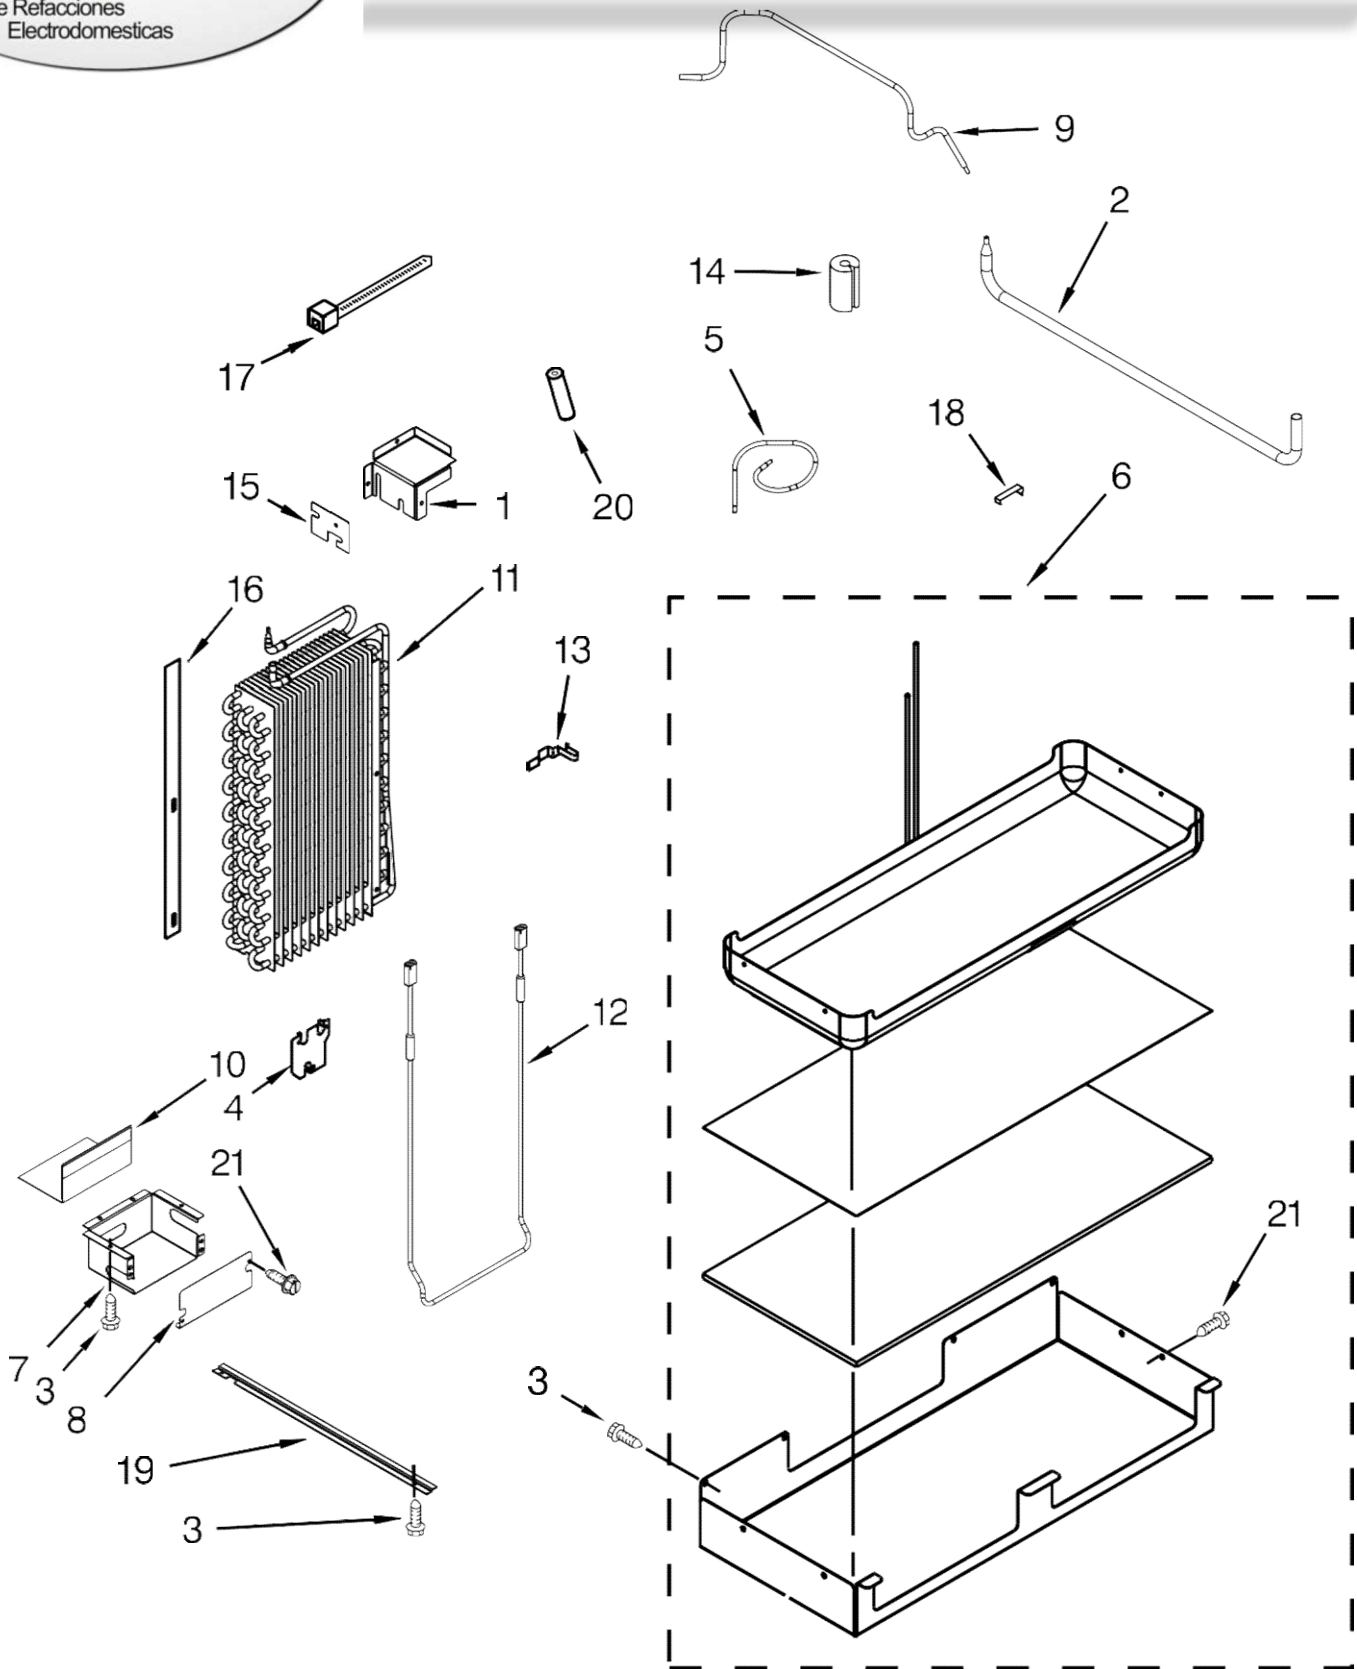

REFRIGERADOR KBSN608EPA00

Distribuidor Autorizado

SurteRápido.com

Venta de Refacciones
Electrodomesticas

REFRIGERADOR KBSN608EPA00

<u>Illus. No.</u>	<u>Part No.</u>	<u>Description</u>
1	W10160981	Assembly, Air Return Bracket
2	W10388653	Tube, Transition (Drier/Restrictor)
3	486194	Screw
4	W10157752	Bracket, Heater
5	W10648568	Tube, Oil Trap Suction
6	W10281063	Assembly, Drain Pan
7	W10309012	Cover, Wiring

<u>Illus. No.</u>	<u>Part No.</u>	<u>Description</u>
8	W10321048	Cover, Wire Box
9	W10673675	Tube, Discharge
10	W10321050	Shelf, Wiring Cover
11	W10427993	Evaporator
12	W10140162	Heater, Defrost
13	1113048	Clamp, Heater
14	W10413009	Grommet, Air Return
15	W10139908	Cover, Evaporator Seal

<u>Illus. No.</u>	<u>Part No.</u>	<u>Description</u>
16	W10432308	Gasket, Evaporator
17	2155774	Tie, Wire
18	W10169509	Clip, Heat Exchanger
19	2320554	Support, Drain Pan
20	2215648	Dampener
21	304392	Screw