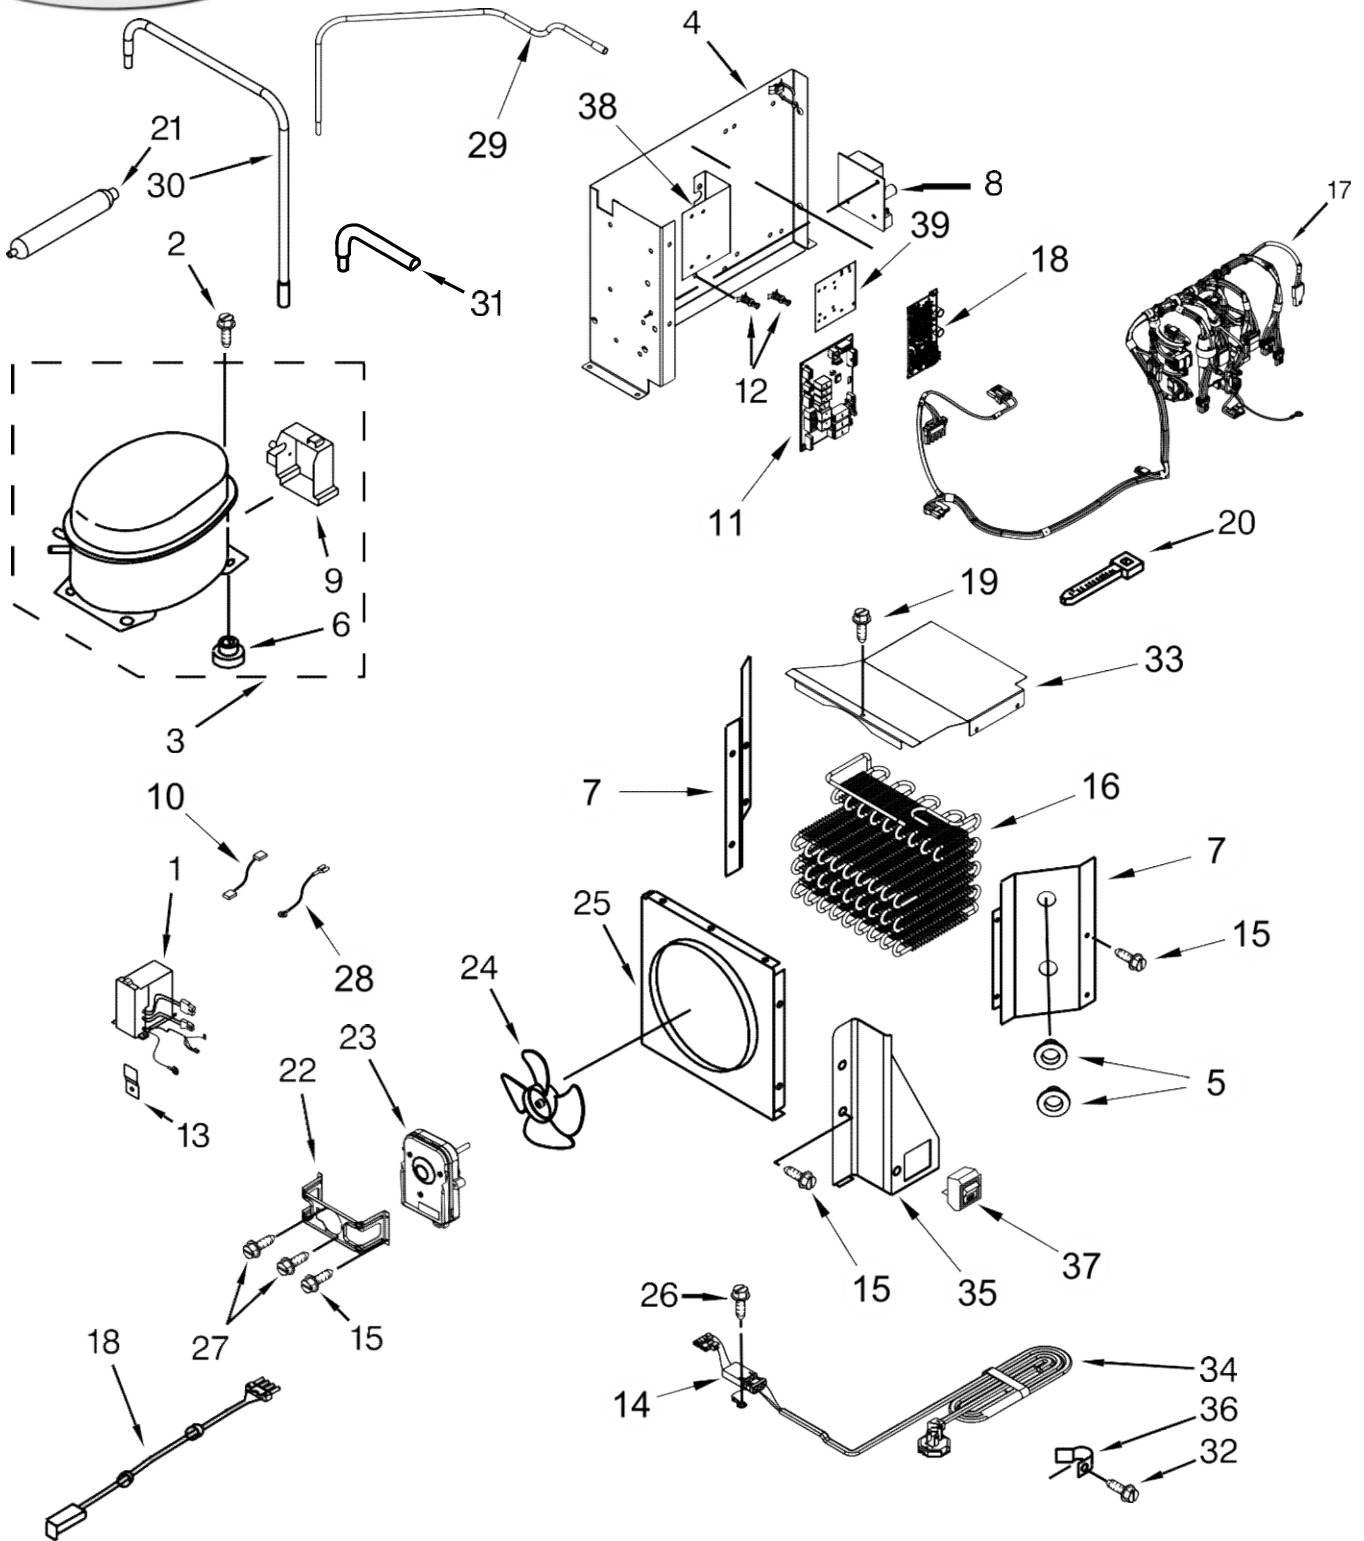

REFRIGERADOR KBSN608EPA00

REFRIGERADOR KBSN608EPA00

<u>Illus. No.</u>	<u>Part No.</u>	<u>Description</u>
1	W10449006	Assembly, Inverter Box
2	489373	Screw
3	W10173296	Compressor
4	W10550831	Housing, Control Board Mounting
5	W10587113	Grommet
6	1100826	Grommet
7		Support, Condenser
	W10525177	Left Hand
	W10525179	Right Hand
8	W10624574	Supply, Power
9	2215676	Cover, Terminal
10	W10483905	Jumper, Inverter
11	W10200659	Control, Electronic
12	2203075	Spacer
13	2256328	Bracket, Inverter Mounting
14	2310195	Assembly, Jumper Wire (Power Switch to Power Cord)
15	1157158	Screw

<u>Illus. No.</u>	<u>Part No.</u>	<u>Description</u>
16	W10591457	Condenser
17	W10774818	Assembly, Unit Wire
18	W10635302	LED Control
19	489399	Screw
20	2155774	Tie, Wire
21	W10175593	Drier
22	W10414681	Bracket, Fan Motor
23	2188875	Motor, Condenser
24	W10139483	Blade, Fan
25	W10415670	Orifice, Fan
26	487294	Screw
27	W10146359	Screw
28	W10495645	Ground, Inverter
29	W10625009	Tube, Heat Loop Transition
30	W10624944	Tube, Drier Transition
31	W10528578	Tube, Process
32	486194	Screw
33	W10525175	Cover, Condenser Support

<u>Illus. No.</u>	<u>Part No.</u>	<u>Description</u>
34	2310196	Cord, Power
35	W10321055	Bracket, Control Assembly
36	549193	Clamp, Power Cord
37	2266802	Switch, Power Disconnect
38	W10761479	Plate, Circuit Board
39	W10770059	Plate, Circuit Board (Top)
		Following Parts Not Illustrated
	978025	Valve, Access
	978026	Valve, Access
	978027	Valve, Access
	978028	Valve, Access
	978029	Valve, Access
	978030	Valve, Access
	876764	Valve, Access
		REFRIGERANT CHARGE
		7.25 oz. (R-134A)