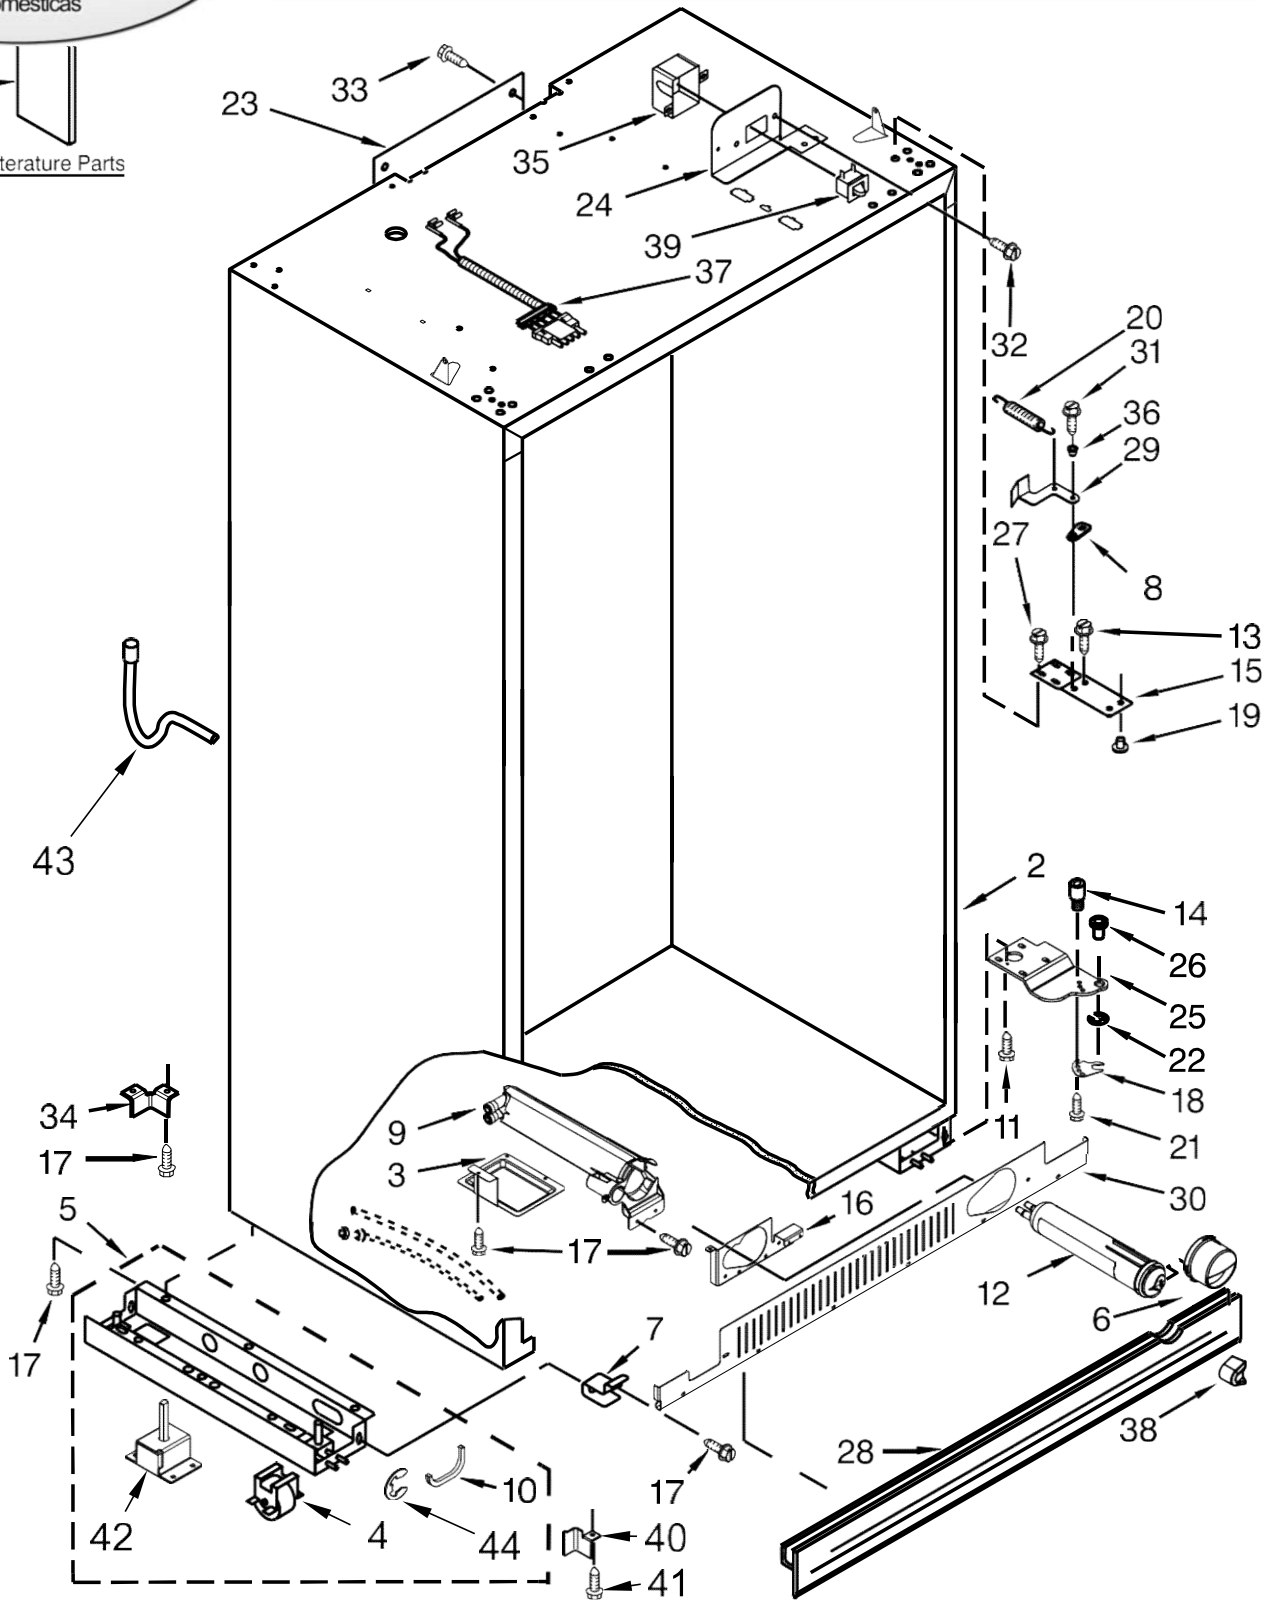

REFRIGERADOR KBSN608EPA00

REFRIGERADOR KBSN608EPA00

<u>Illus. No.</u>	<u>Part No.</u>	<u>Description</u>	<u>Illus. No.</u>	<u>Part No.</u>	<u>Description</u>	<u>Illus. No.</u>	<u>Part No.</u>	<u>Description</u>
1		Literature Parts	15		Hinge, Top	30		Grille, Bottom
	W10763009	Use and Care Guide		2252291	Left Hand		W10182718	Black
	W10763010	Installation Instructions		2252292	Right Hand	31	W10485630	Screw
	W10763008	Energy Guide	16	W10674648	Bracket, Filter	32	487415	Screw
		Tech Sheet	17	W10001250	Screw	33	1163283	Screw
	W10762994	English	18	2004994	Lock, Bushing	34	2006617	Bracket, Base Support (Rear)
	W10762996	French	19	W10484913	Bushing, Top Hinge	35	2215938	Cover, Switch
2		Cabinet (Not Serviced)	20	2221242	Spring, Door Closure (Green)	36	2316859	Bushing, Extension Arm
3	2318189	Tray, Filter Drip	21	3400230	Screw	37	W10780213	Assembly, Switch Wire
4	W10138054	Assembly, Roller	22	2005008	Ring, Bushing Retaining	38		Button, Water Filter
5		Support Base Assembly	23	2215612	Cover, Air Duct		2260503B	Black
	W10279275	Left Hand	24		Bracket, Switch	39	1118894	Switch, Rocker Arm
	W10138423	Right Hand		W10741112	Left Hand		1115373	Switch, Rocker Arm Combination (Freezer)
6		Cap, Water Filter	25		Hinge, Bottom	40		Bracket, Base Support
	2260518B	Black		2309472	Freezer Side		2006616	Left Hand
7	2307640	Bracket, Grill Mounting		2309471	Refrigerator Side		2006556	Right Hand
8	2320509	Stop, Door	26	2302876	Bushing, Adjustable	41	W10141604	Screw
9	W10121140	Housing, Water Filter	27	8533913	Screw	42	2005032	Leveler, Adjustable
10	2307584	Grommet, Crossover Tube	28	W10188551	Skirt, Bottom Grille	43	2314064	Tube, Drain
11	3400525	Screw	29		Arm, Extension	44	2006841	Ring, Retainer
12	W10754687	Filter, Water		2267193	Left Hand			
13	8281164	Screw (Stainless)		2267192	Right Hand			
14	2005378	Screw