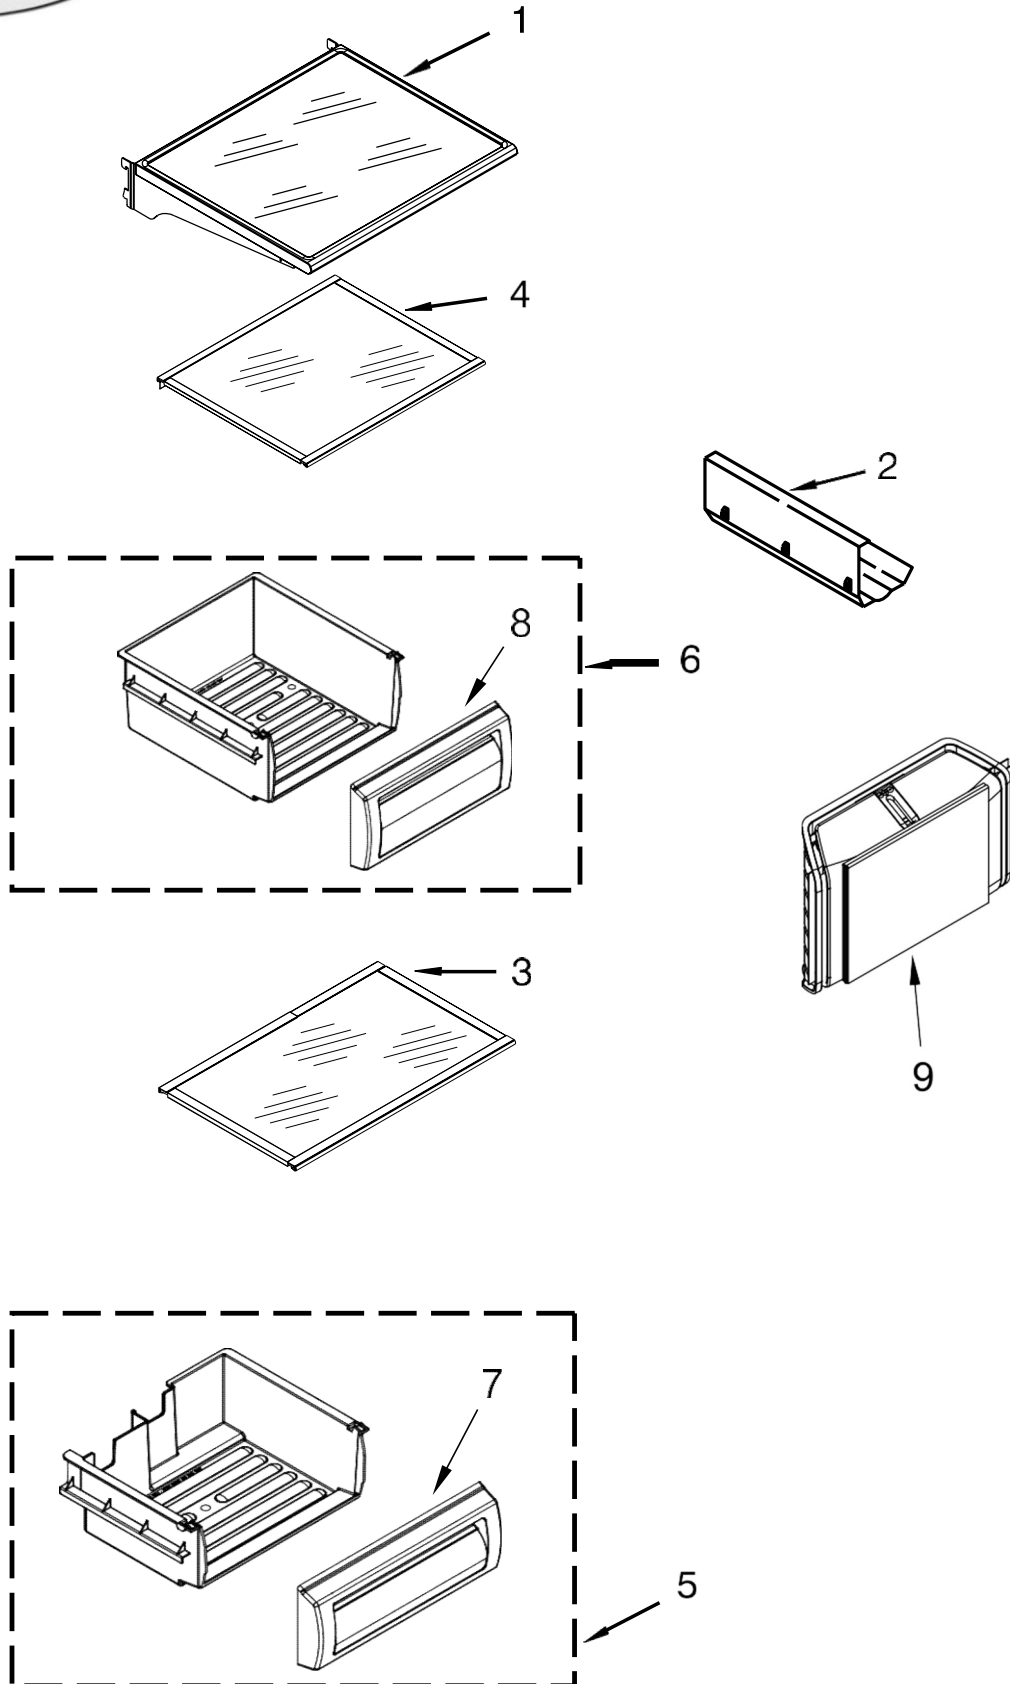

REFRIGERADOR KBSN608EPA01

Illus.
No.   Part No.   Description

1	W10436861	Motor, Fan
2	2266801	Deflector, Air
3	2169142	Blade, Fan
4	W10260421	Retainer, Fan Motor
5	2302817	Gasket, Scroll Assembly
6	W10321090	Grommet, Motor
7	486194	Screw
8		Wedge, Air Duct
	2259464	Right Hand
9	W10160570	Bi-Metal, Defrost
10	W10843339	Assembly, LED Module
11	2155774	Tie, Wire
12	W10813095	Assembly, Evaporator Cover
13	2259445	Support, Ladder
14	2182120	Scroll, Fan
15		Wedge, Air Duct
	2259465	Left Hand

Illus.
No.   Part No.   Description

16	2307778	Duct, Air
17		Block, Fan scroll
	2209066	Left Hand
	2209482	Right Hand
18		Liner (Not Serviced)
19	2259025	Cover, Air Outlet
20	W10581989	Gasket, Evaporator Cover
21	2221070	Clamp, Tube
22	487539	Screw (Stainless)
23	W10808292	Screw
24	2259032	Ladder, Shelf
25	W10173127	Assembly, Shelf Stud
26	W10142283	Screw (White)
27		Rail, Evaporator Cover
	2221107	Left Hand
	2259355	Right Hand
28	2220904	Gasket, Evaporator Cover

Illus.
No.   Part No.   Description

29	2302851	Support, Air Duct
30	W10482187	Harness, Bi-Metal Wire
31	2169104	Sealer, Insulation
32	2188820	Thermistor
33	2317844	Assembly, Thermistor
34	2317105	Cover, Thermistor
35	1112260	Support, Evaporator
36	2309284	Deflector, Air Duct
37	2304353	Extension, Shut Off Arm
38	W10889530	Arm, Shut Off
39	2221231	Shield, Heat
40	W10508673	Assembly, Ice Maker Wire
41	W10289690	Cover, Icemaker
42	W10321136	Assembly, Icemaker

REFRIGERADOR KBSN608EPA01