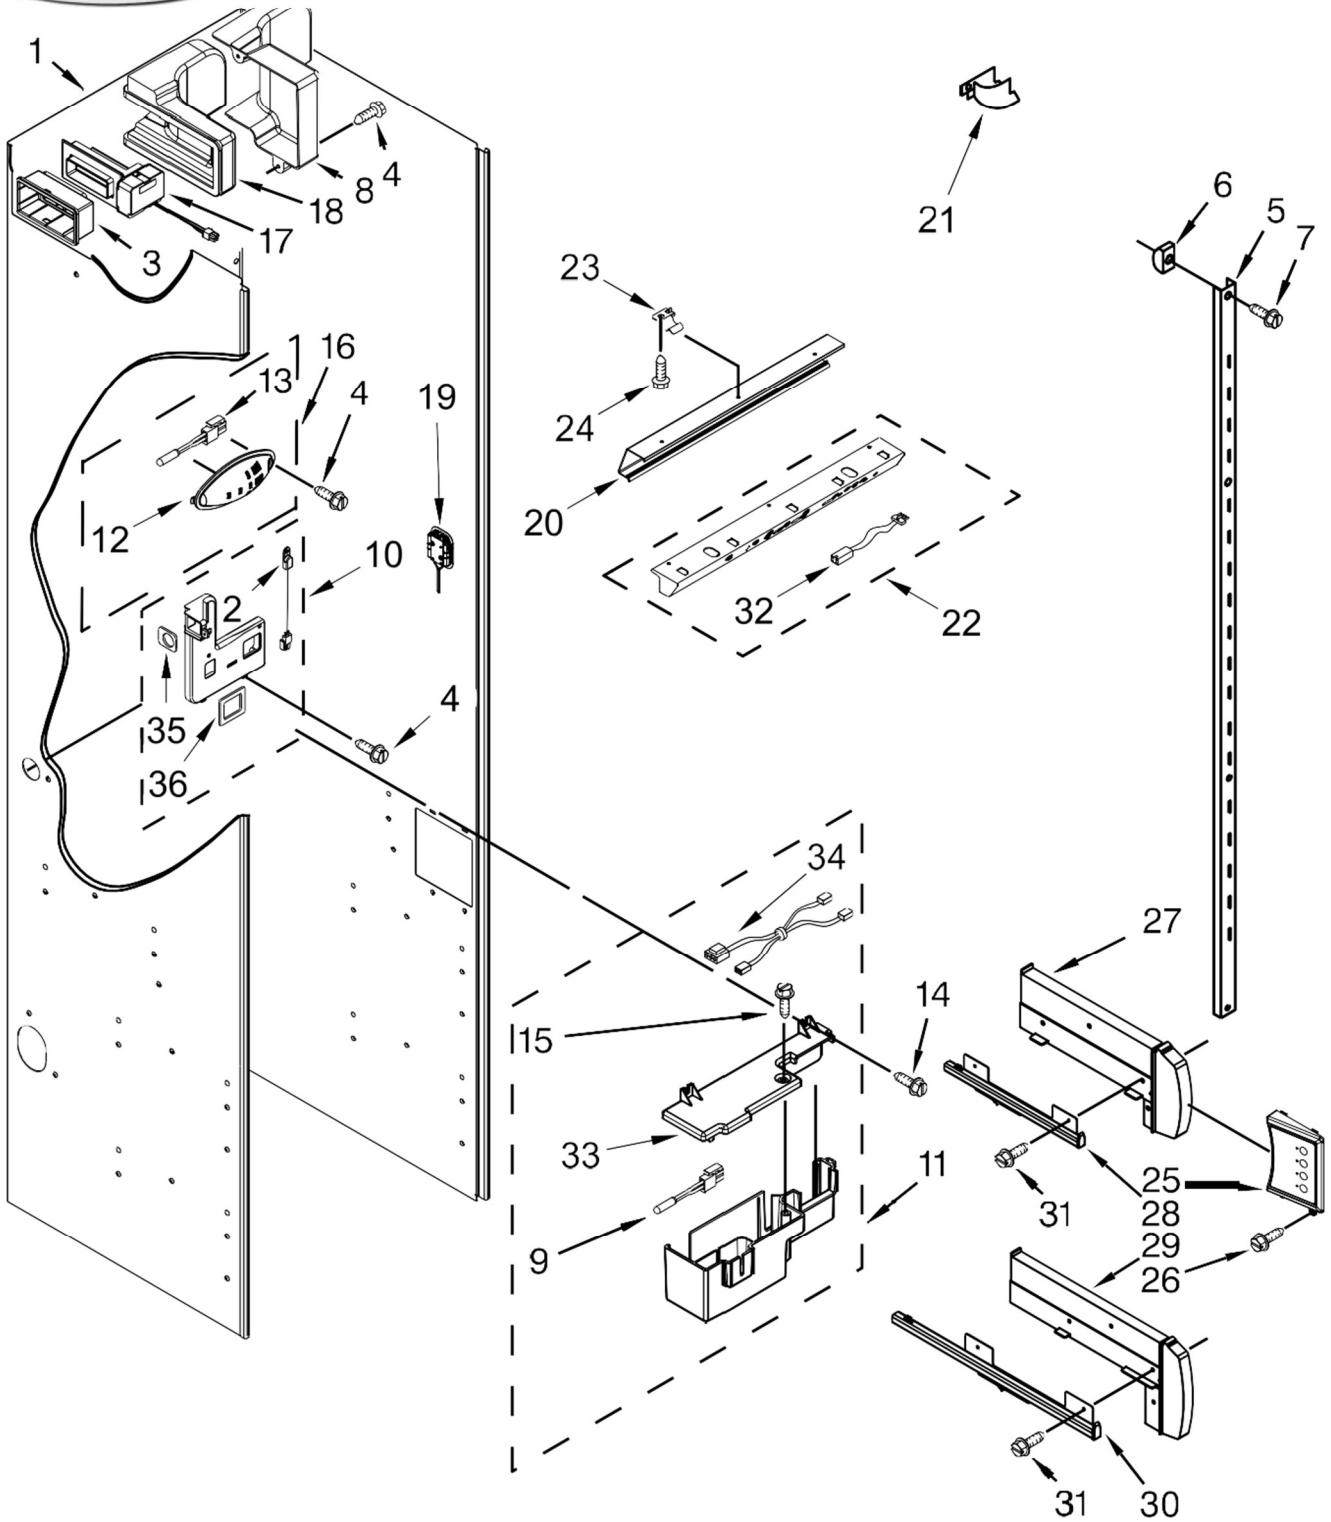

REFRIGERADOR KBSN608EPA01

REFRIGERADOR KBSN608EPA01

<u>Illus. No.</u>	<u>Part No.</u>	<u>Description</u>	<u>Illus. No.</u>	<u>Part No.</u>	<u>Description</u>	<u>Illus. No.</u>	<u>Part No.</u>	<u>Description</u>
1		Liner (Not Serviced)	18	2309222	Assembly, Air Diffuser	29		Spacer, Crisper
2	2306010	Thermistor	19	W10843339	Assembly, LED module		2256223	Left Hand
3	2208970	Duct, Air					2256222	Right Hand
4	487539	Screw (Stainless)	20	W10780415	Bracket, Control Box	30		Slider, Crisper
5	2259077	Ladder, Shelf	21	2003577	Guard, Air Return		2302956	Left Hand
6	520965	Support, Ladder	22	W10798007	Assembly, Control Box		2302957	Right Hand
7	W10808292	Screw	23	2317000	Clip, Control Box	31	8533928	Screw
8	2309087	Cover, Air Diffuser	24	8281163	Screw (Stainless)			Left Hand
9	2302937	Thermistor	25	W10760791	Assembly, User Interface		8533929	Screw
10	W10475010	Assembly, Spacer	26	W10142283	Screw (White)	32	W10458299	Wire, Jumper
11	W10169528	Assembly, Control Baffle	27		Spacer, Meat Pan	33	2302986	Lid, Baffle
12	2317105	Cover, Thermistor				34	2310205	Assembly, Meat Pan Wire
13	2188820	Thermistor		2256243	Left Hand	35	W10475008	Seal, Air Duct (Round Hole)
14	8533929	Screw		2256244	Right Hand	36	2259398	Seal, Air Duct
15	486194	Screw	28		Slide, Meat Pan			
16	2317844	Assembly, Thermistor		2302954	Left Hand			
17	2221296	Assembly, Air Baffle		2302955	Right Hand