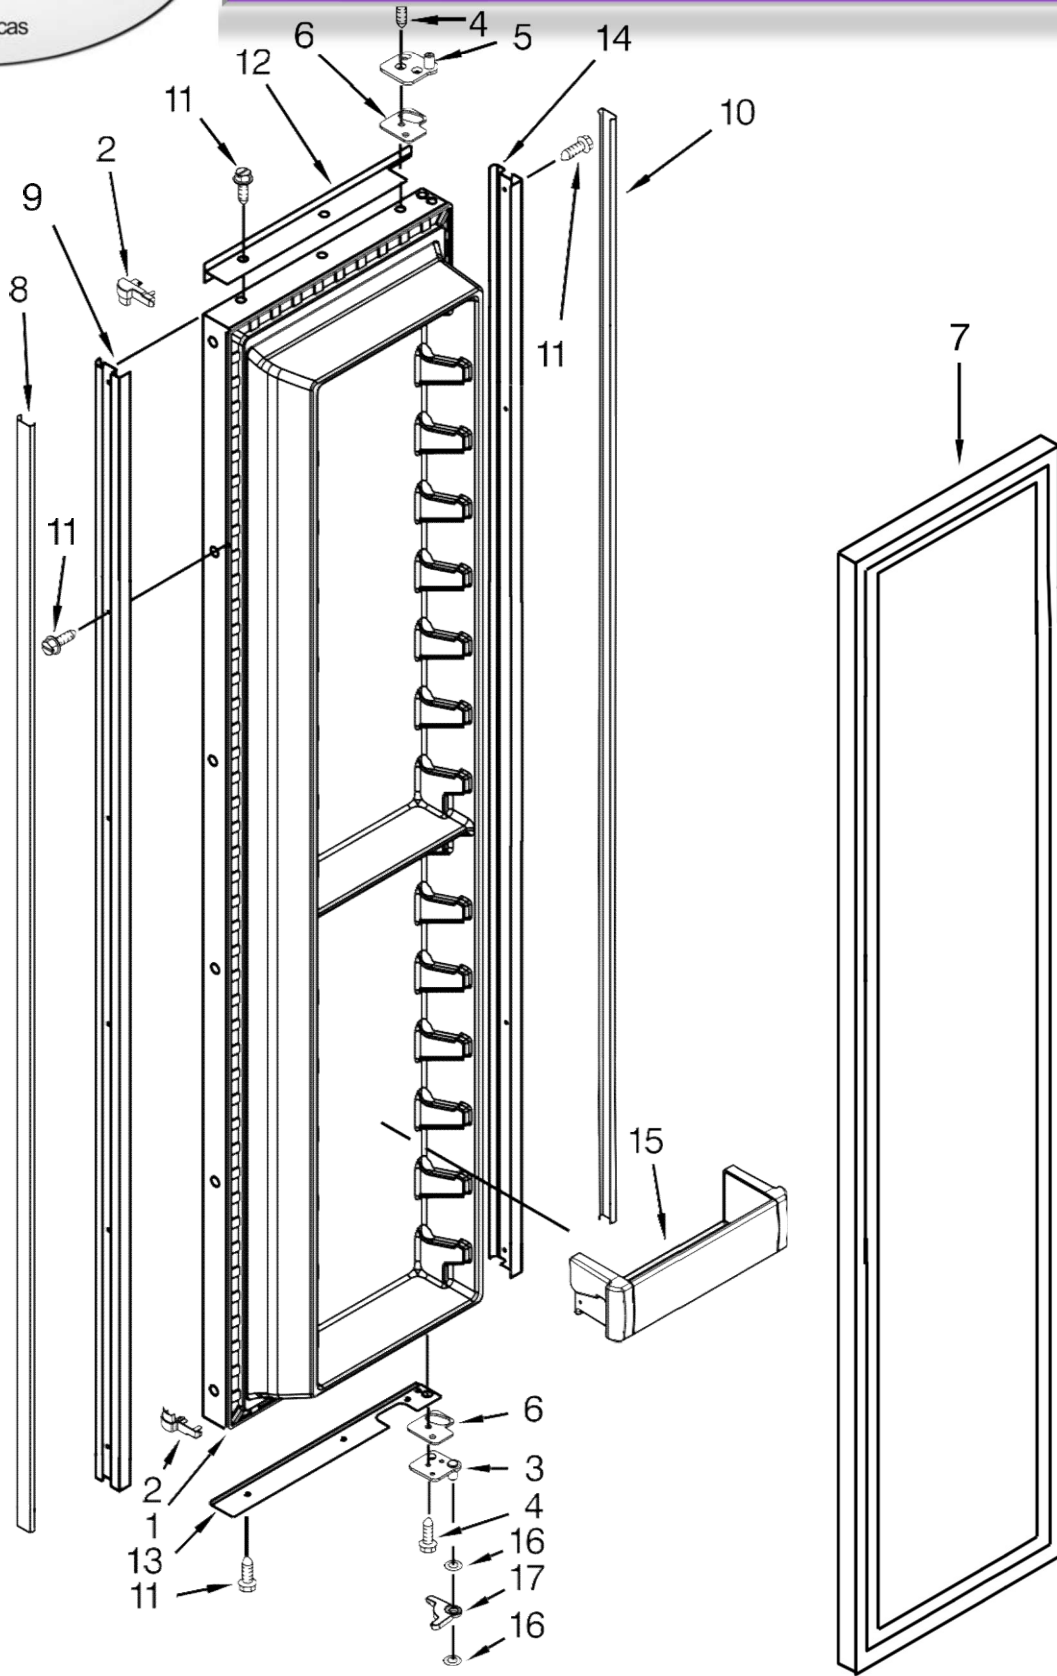

REFRIGERADOR KBSN608EPA01

REFRIGERADOR KBSN608EPA01

<u>Illus. No.</u>	<u>Part No.</u>	<u>Description</u>
1	W10761959	Door, Freezer
2	2207457	Trim, Corner
3	2252294	Assembly, Bottom Hinge
4	W10162602	Screw
5	W10484480	Assembly, Top Hinge
6	2316804	Spacer, Door Hinge Bottom
7		Gasket, Door
	W10760884	Grey
8		Cover, Trim (Handle Side)
	2314003S	Aluminum

<u>Illus. No.</u>	<u>Part No.</u>	<u>Description</u>
9		Trim, Door (Handle Side)
	2309497S	Aluminum
10		Trim, Cover (Hinge Side)
	2259448S	Aluminum
11	8281250	Screw (Stainless)
12		Trim, Top Door
	2309490S	Aluminum
13		Trim, Bottom Door
	2309496S	Aluminum

<u>Illus. No.</u>	<u>Part No.</u>	<u>Description</u>
14		Trim, Door (Hinge Side)
	2309498S	Aluminum
15	W10323603	Bin, Shallow
16	2006346	Washer, Extension Arm
17	W10482554	Cover, Bottom Gap