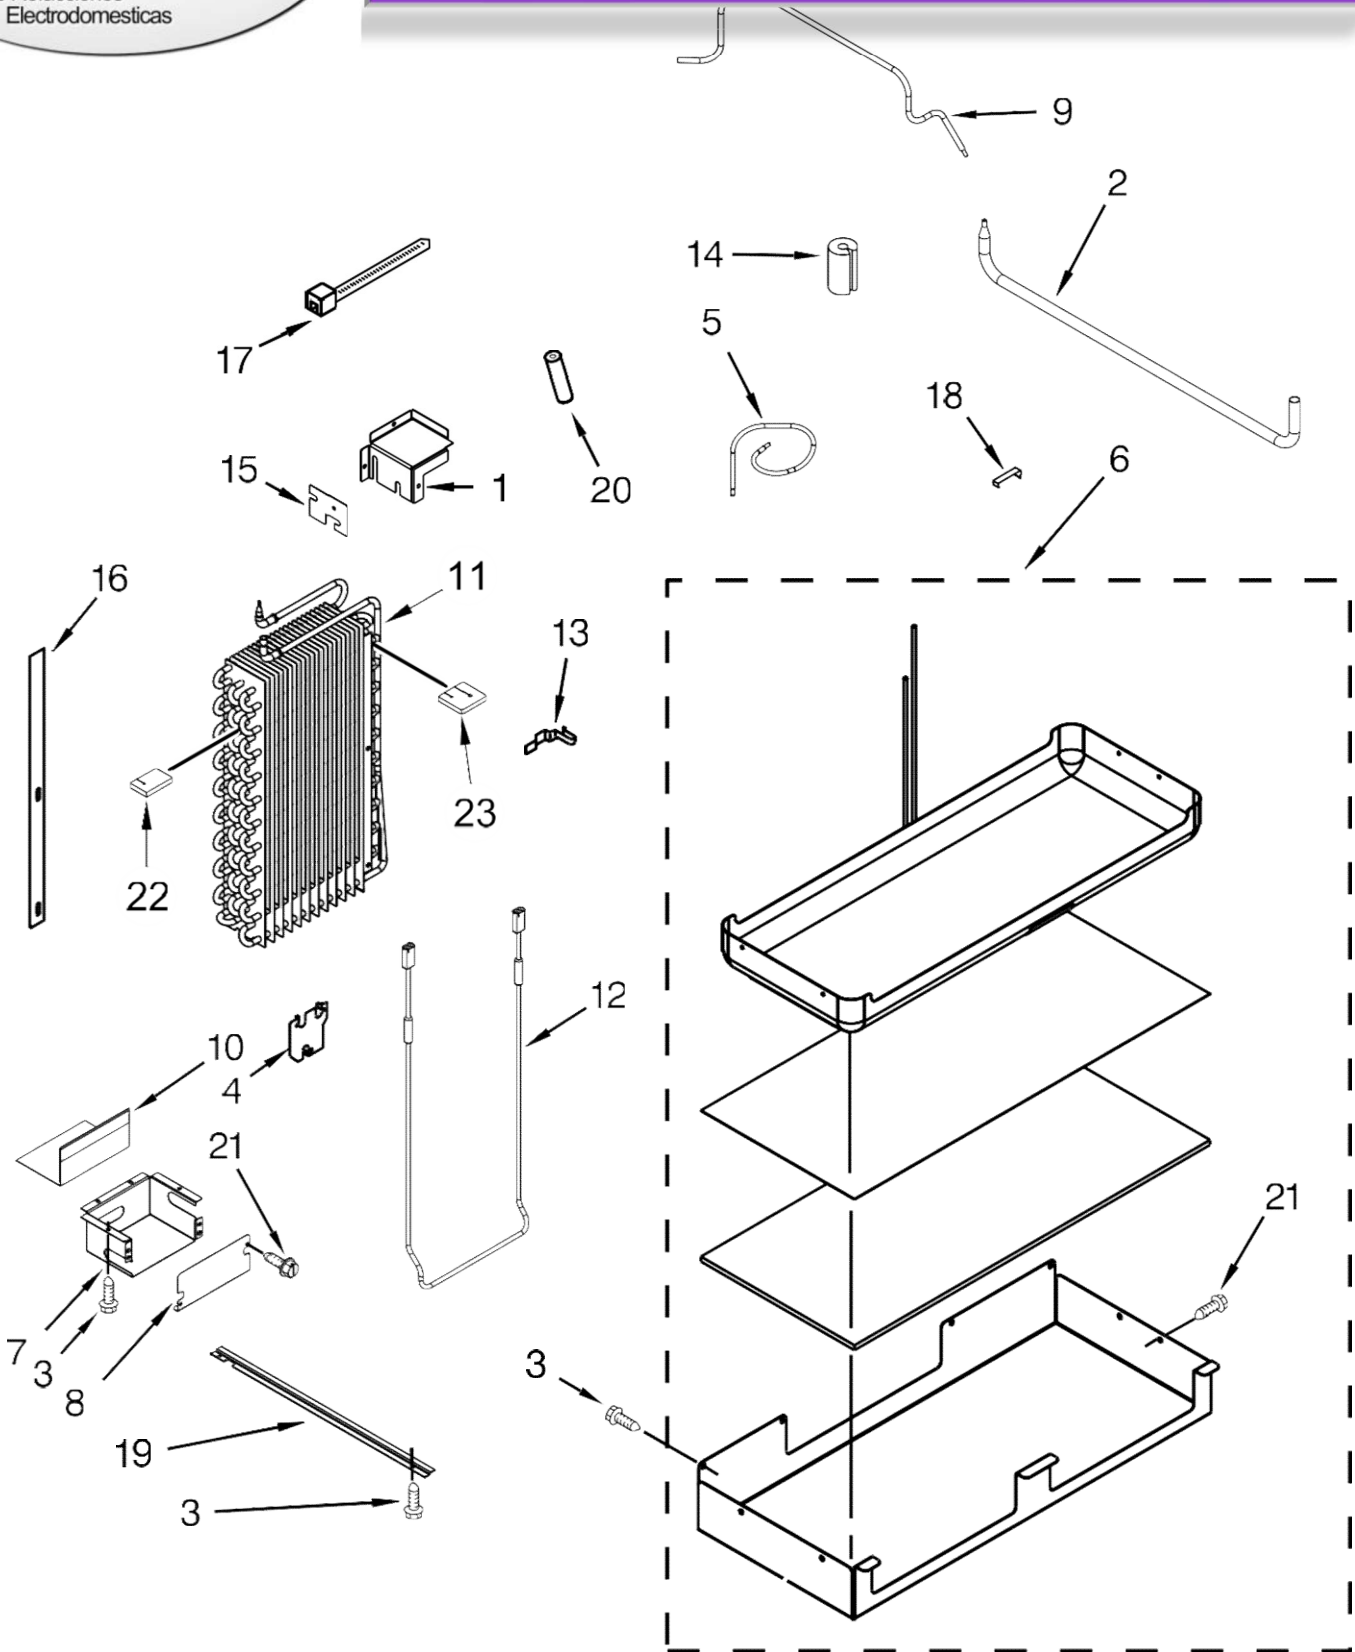

REFRIGERADOR KBSN608EPA01

REFRIGERADOR KBSN608EPA01

<u>Illus. No.</u>	<u>Part No.</u>	<u>Description</u>	<u>Illus. No.</u>	<u>Part No.</u>	<u>Description</u>	<u>Illus. No.</u>	<u>Part No.</u>	<u>Description</u>
1	W10160981	Assembly, Air Return Bracket	9	W10499597	Tube, Discharge	18	W10169509	Clip, Heat Exchanger
			10	W10321050	Shelf, Wiring Cover	19	2320554	Support, Drain Pan
2	W10388653	Tube, Transition (Drier/Restrictor)	11	W10427993	Evaporator	20	2215648	Dampener
3	486194	Screw	12	W10140162	Heater, Defrost	21	304392	Screw
4	W10157752	Bracket, Heater	13	1113048	Clamp, Heater	22	W10580754	Block, Evaporator Side
5	W10648568	Tube, Oil Trap Suction	14	W10413009	Grommet, Air Return	23	W10686115	Seal, Return Air
6	W10281063	Assembly, Drain Pan	15	W10139908	Cover, Evaporator Seal			
7	W10309012	Cover, Wiring	16	W10432308	Gasket, Evaporator			
8	W10321048	Cover, Wire Box	17	2155774	Tie, Wire