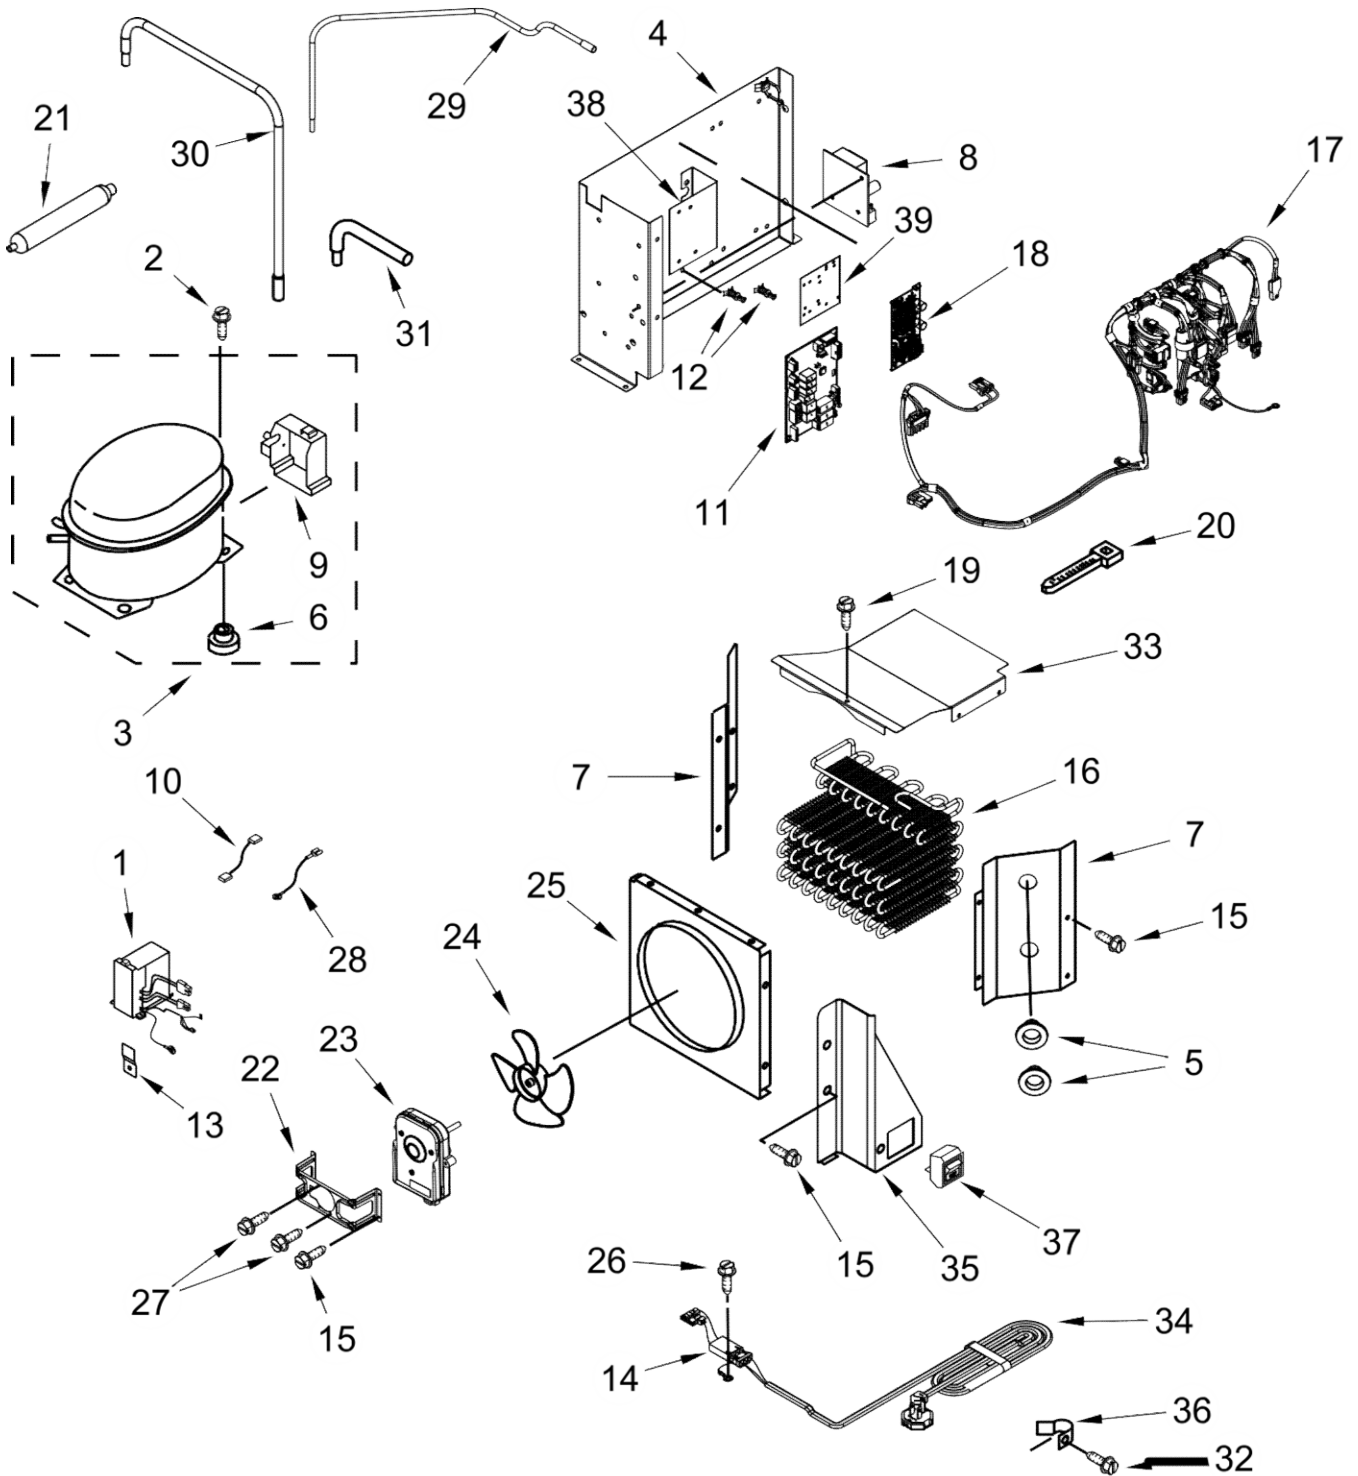

REFRIGERADOR KBSN608EPA01

REFRIGERADOR KBSN608EPA01

<u>Illus. No.</u>	<u>Part No.</u>	<u>Description</u>
1	W10645666	Assembly, Inverter Box
2	489373	Screw
3	W10913755	Compressor
4	W10550831	Housing, Control Board Mounting
5	W10587113	Grommet
6	1100826	Grommet
7		Support, Condenser
	W10525177	Left Hand
	W10525179	Right Hand
8	W10624574	Supply, Power
9	2215676	Cover, Terminal
10	W10483905	Jumper, Inverter
11	W10200659	Control, Electronic
12	2203075	Spacer
13	2256328	Bracket, Inverter Mounting
14	2310195	Assembly, Jumper Wire (Power Switch to Power Cord)
15	1157158	Screw

<u>Illus. No.</u>	<u>Part No.</u>	<u>Description</u>
16	W10591457	Condenser
17	W10774818	Assembly, Unit Wire
18	W10790783	Supply, LED Power
19	489399	Screw
20	2155774	Tie, Wire
21	W10175593	Drier
22	W10414681	Bracket, Fan Motor
23	W10527155	Motor, Condenser Fan
24	W10139483	Blade, Fan
25	W10415670	Orifice, Fan
26	487294	Screw
27	W10146359	Screw
28	W10495645	Ground, Inverter
29	W10625009	Tube, Heat Loop Transition
30	W10624944	Tube, Drier Transition
31	W10528578	Tube, Process
32	486194	Screw
33	W10525175	Cover, Condenser Support
34	2310196	Cord, Power

<u>Illus. No.</u>	<u>Part No.</u>	<u>Description</u>
35	W10321055	Bracket, Control Assembly
36	549193	Clamp, Power Cord
37	2266802	Switch, Power Disconnect
38	W10761479	Plate, Circuit Board
39	W10770059	Plate, Circuit Board (Top)
FOLLOWING PARTS NOT ILLUSTRATED		
	978025	Valve, Access
	978026	Valve, Access
	978027	Valve, Access
	978028	Valve, Access
	978029	Valve, Access
	978030	Valve, Access
	876764	Valve, Access
REFRIGERANT CHARGE		
		7.25 oz. (R-134A)