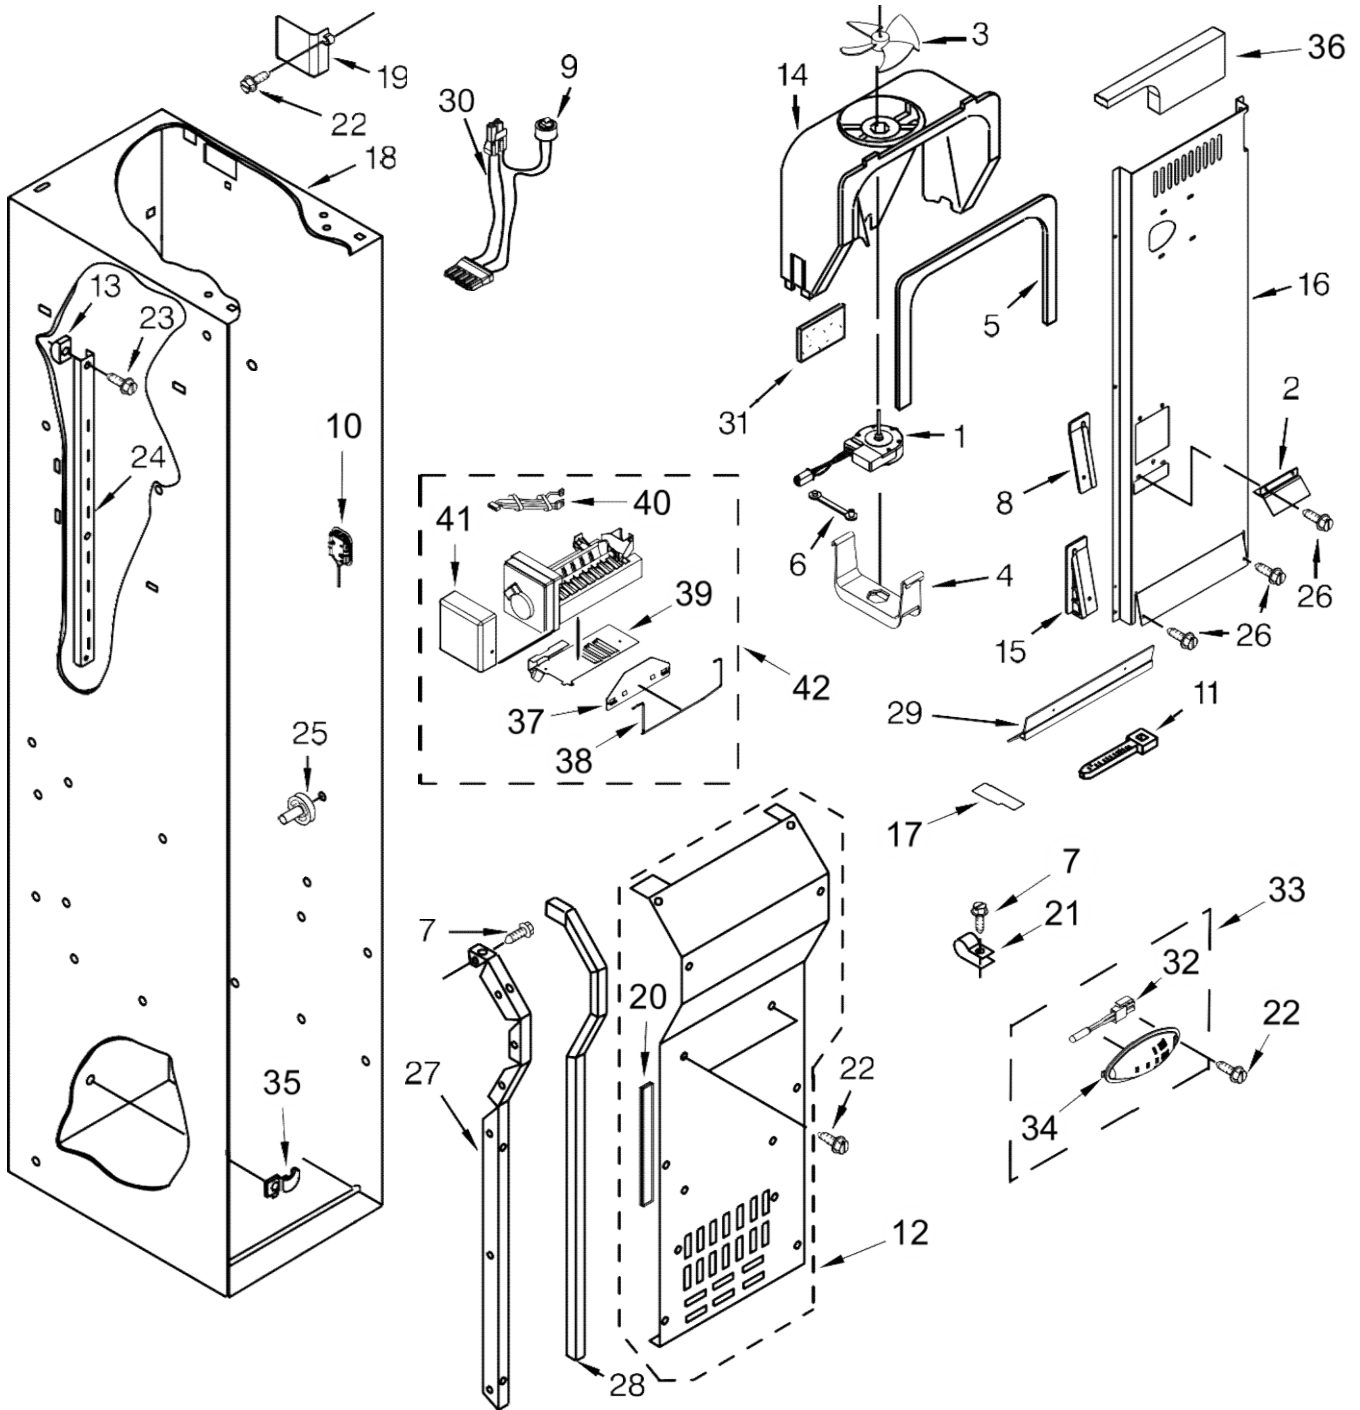

<u>Illus.</u> <u>No.</u>	<u>Part No.</u>	<u>Description</u>
3	2005925	Seal, Side Trim
4	486194	Screw
5		Trim, Top Cabinet
	2313962S	Aluminum

<u>Illus.</u> <u>No.</u>	<u>Part No.</u>	<u>Description</u>
6		Trim, Cabinet Side (Left)
	W10568007	Aluminum
7	W10121451	Insert, Blind Threaded

REFRIGERADOR KBSN608EPA01

REFRIGERADOR KBSN608EPA01

Illus.
No. Part No. Description

1	W10436861	Motor, Fan
2	2266801	Deflector, Air
3	2169142	Blade, Fan
4	W10260421	Retainer, Fan Motor
5	2302817	Gasket, Scroll Assembly
6	W10321090	Grommet, Motor
7	486194	Screw
8		Wedge, Air Duct
	2259464	Right Hand
9	W10160570	Bi-Metal, Defrost
10	W10843339	Assembly, LED Module
11	2155774	Tie, Wire
12	W10813095	Assembly, Evaporator Cover
13	2259445	Support, Ladder
14	2182120	Scroll, Fan
15		Wedge, Air Duct
	2259465	Left Hand