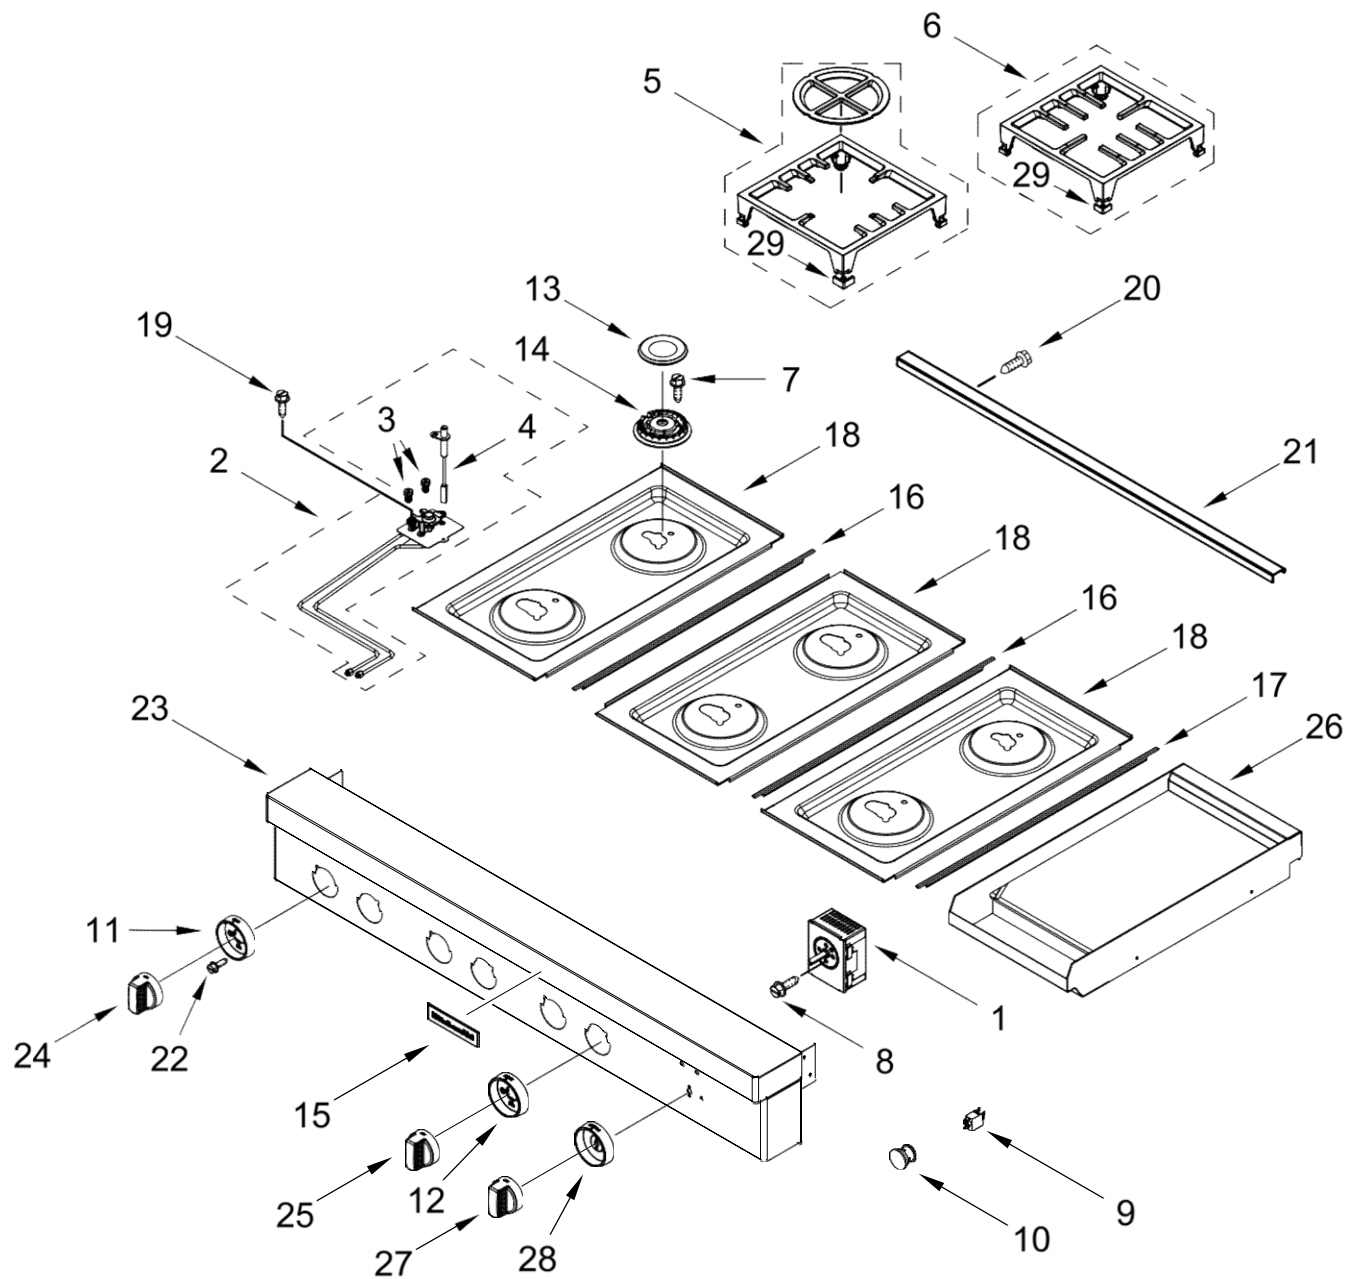

**KitchenAid®**

**48" 6 BURNER COMMERCIAL GAS COOKTOP  
Includes Griddle**

**MODELS:**

KCGC558JSS00 (Stainless)

<u>Illus. No.</u>	<u>Part No.</u>	<u>Description</u>
1		Literature Parts
	W11179810	Guide, Use & Care
	W11179813	Instructions, Installation
	W11202393	Diagram, Wiring
	W11202295	Sheet, Tech
2	W11183720	Assembly, Valve Manifold (Left Front and Left Rear)
	W11036612	Assembly, Valve Manifold (Left Center Front And Left Center Rear)
	W10892994	Assembly, Valve Manifold (Right Center Front And Right Center Rear)
3	W10903728	Switch, Harness
4	W11121199	Bracket, Manifold

<u>Illus. No.</u>	<u>Part No.</u>	<u>Description</u>
5	W11121317	Module, Spark
6	W10449140	Regulator, Pressure
7	W10276497	Tray, Griddle Drip
8	W10892347	Tube, Manifold Supply (Left)
	W10892445	Tube, Manifold Supply (Left Center)
	W10892450	Tube, Manifold Supply (Right Center)
9	3196176	Screw
10	3196160	Screw
11	8285790	Bracket, Mounting Orifice
12		Assembly, Burner Box (Not Serviced)
13		Box, Burner (Not Serviced)
14	7101P426-60	Screw
15	W11047749	Main Trim, Left

<u>Illus. No.</u>	<u>Part No.</u>	<u>Description</u>
16	W10891584	Sensor, Griddle
17	W10891745	Assembly, Griddle Module
18	W10891698	Element, Griddle
19	W11121383	Insulation, Griddle
20	W11330430	Tray, Griddle Insulation
21	W11121384	Bracket, Griddle-RTD
22	W11047751	Main Trim, Right
		FOLLOWING PARTS NOT ILLUSTRATED
	W11200329	Harness, Cooktop
	W10903727	Harness, Griddle
	W11038934	Harness, Jumper
	W10624584	Cord, Power
	W11238042	Kit, LP Conversion