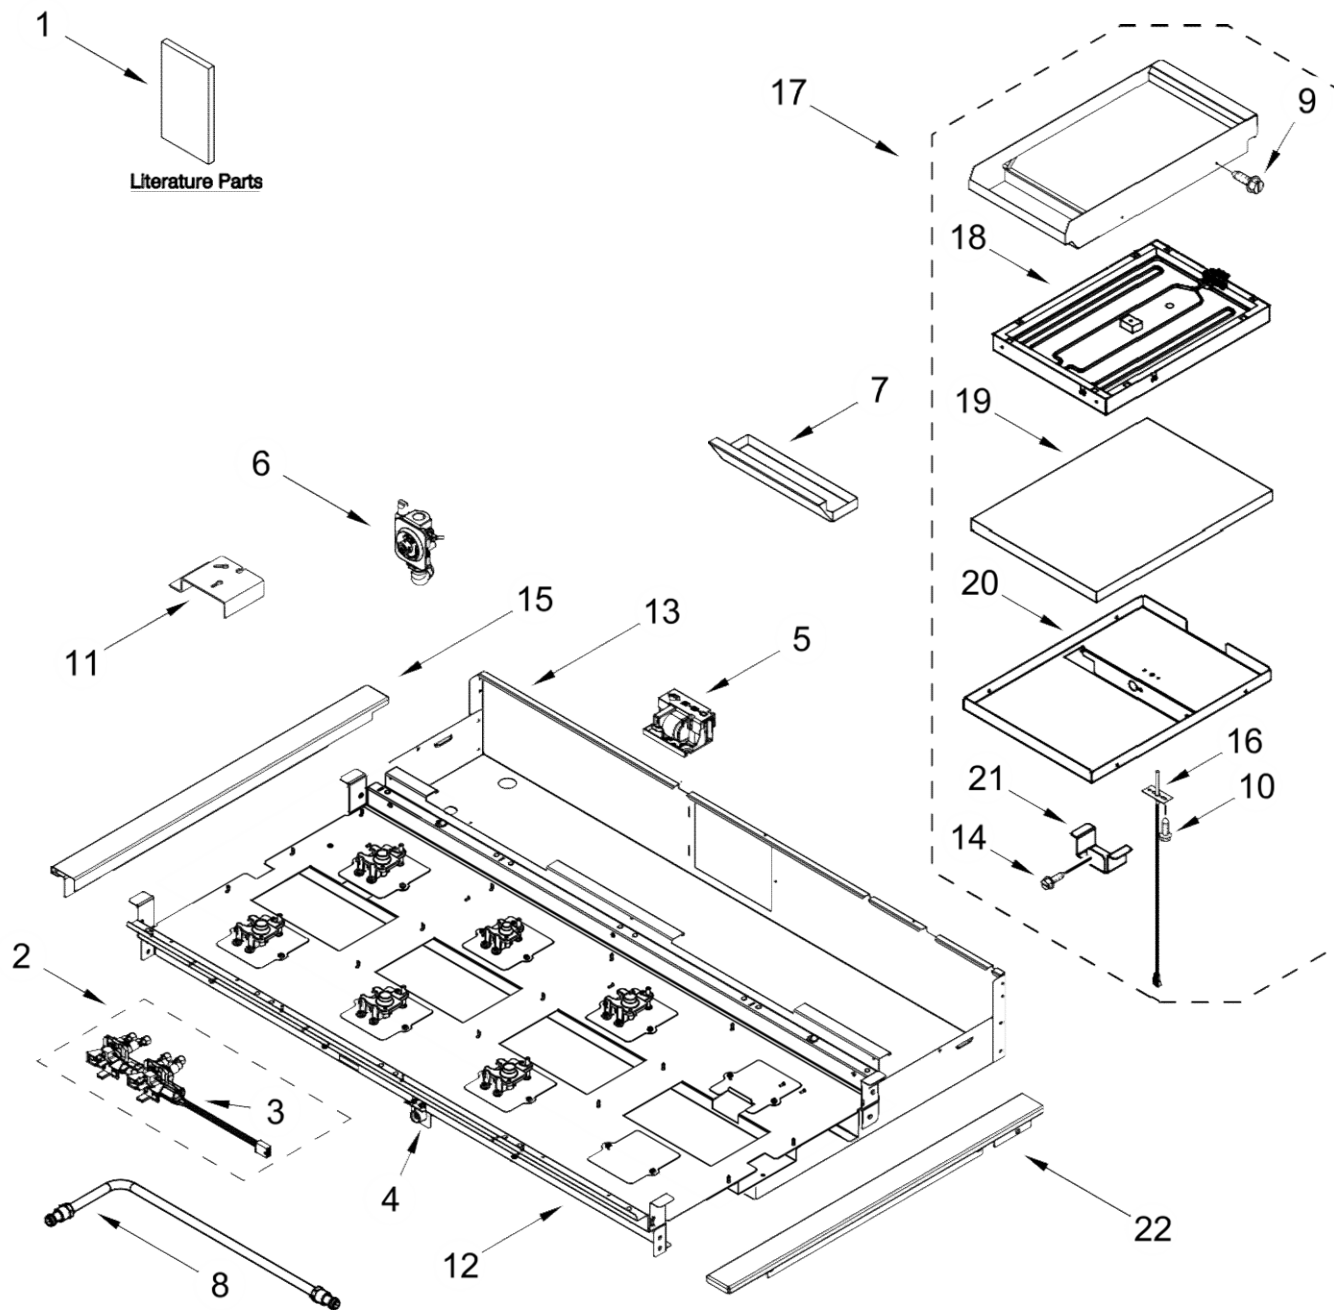

**KitchenAid®**

**48" 6 BURNER COMMERCIAL GAS COOKTOP  
Includes Griddle**

**MODELS:**

KCGC558JSS00 (Stainless)

<u>Illus. No.</u>	<u>Part No.</u>	<u>Description</u>
1		Literature Parts
	W11179810	Guide, Use & Care
	W11179813	Instructions, Installation
	W11202393	Diagram, Wiring
	W11202295	Sheet, Tech
2	W11183720	Assembly, Valve Manifold (Left Front and Left Rear)
	W11036612	Assembly, Valve Manifold (Left Center Front And Left Center Rear)
	W10892994	Assembly, Valve Manifold (Right Center Front And Right Center Rear)
3	W10903728	Switch, Harness
4	W11121199	Bracket, Manifold

<u>Illus. No.</u>	<u>Part No.</u>	<u>Description</u>
5	W11121317	Module, Spark
6	W10449140	Regulator, Pressure
7	W10276497	Tray, Griddle Drip
8	W10892347	Tube, Manifold Supply (Left)
	W10892445	Tube, Manifold Supply (Left Center)
	W10892450	Tube, Manifold Supply (Right Center)
9	3196176	Screw
10	3196160	Screw
11	8285790	Bracket, Mounting Orifice
12		Assembly, Burner Box (Not Serviced)
13		Box, Burner (Not Serviced)
14	7101P426-60	Screw
15	W11047749	Main Trim, Left

<u>Illus. No.</u>	<u>Part No.</u>	<u>Description</u>
16	W10891584	Sensor, Griddle
17	W10891745	Assembly, Griddle Module
18	W10891698	Element, Griddle
19	W11121383	Insulation, Griddle
20	W11330430	Tray, Griddle Insulation
21	W11121384	Bracket, Griddle-RTD
22	W11047751	Main Trim, Right
		FOLLOWING PARTS NOT ILLUSTRATED
	W11200329	Harness, Cooktop
	W10903727	Harness, Griddle
	W11038934	Harness, Jumper
	W10624584	Cord, Power
	W11238042	Kit, LP Conversion