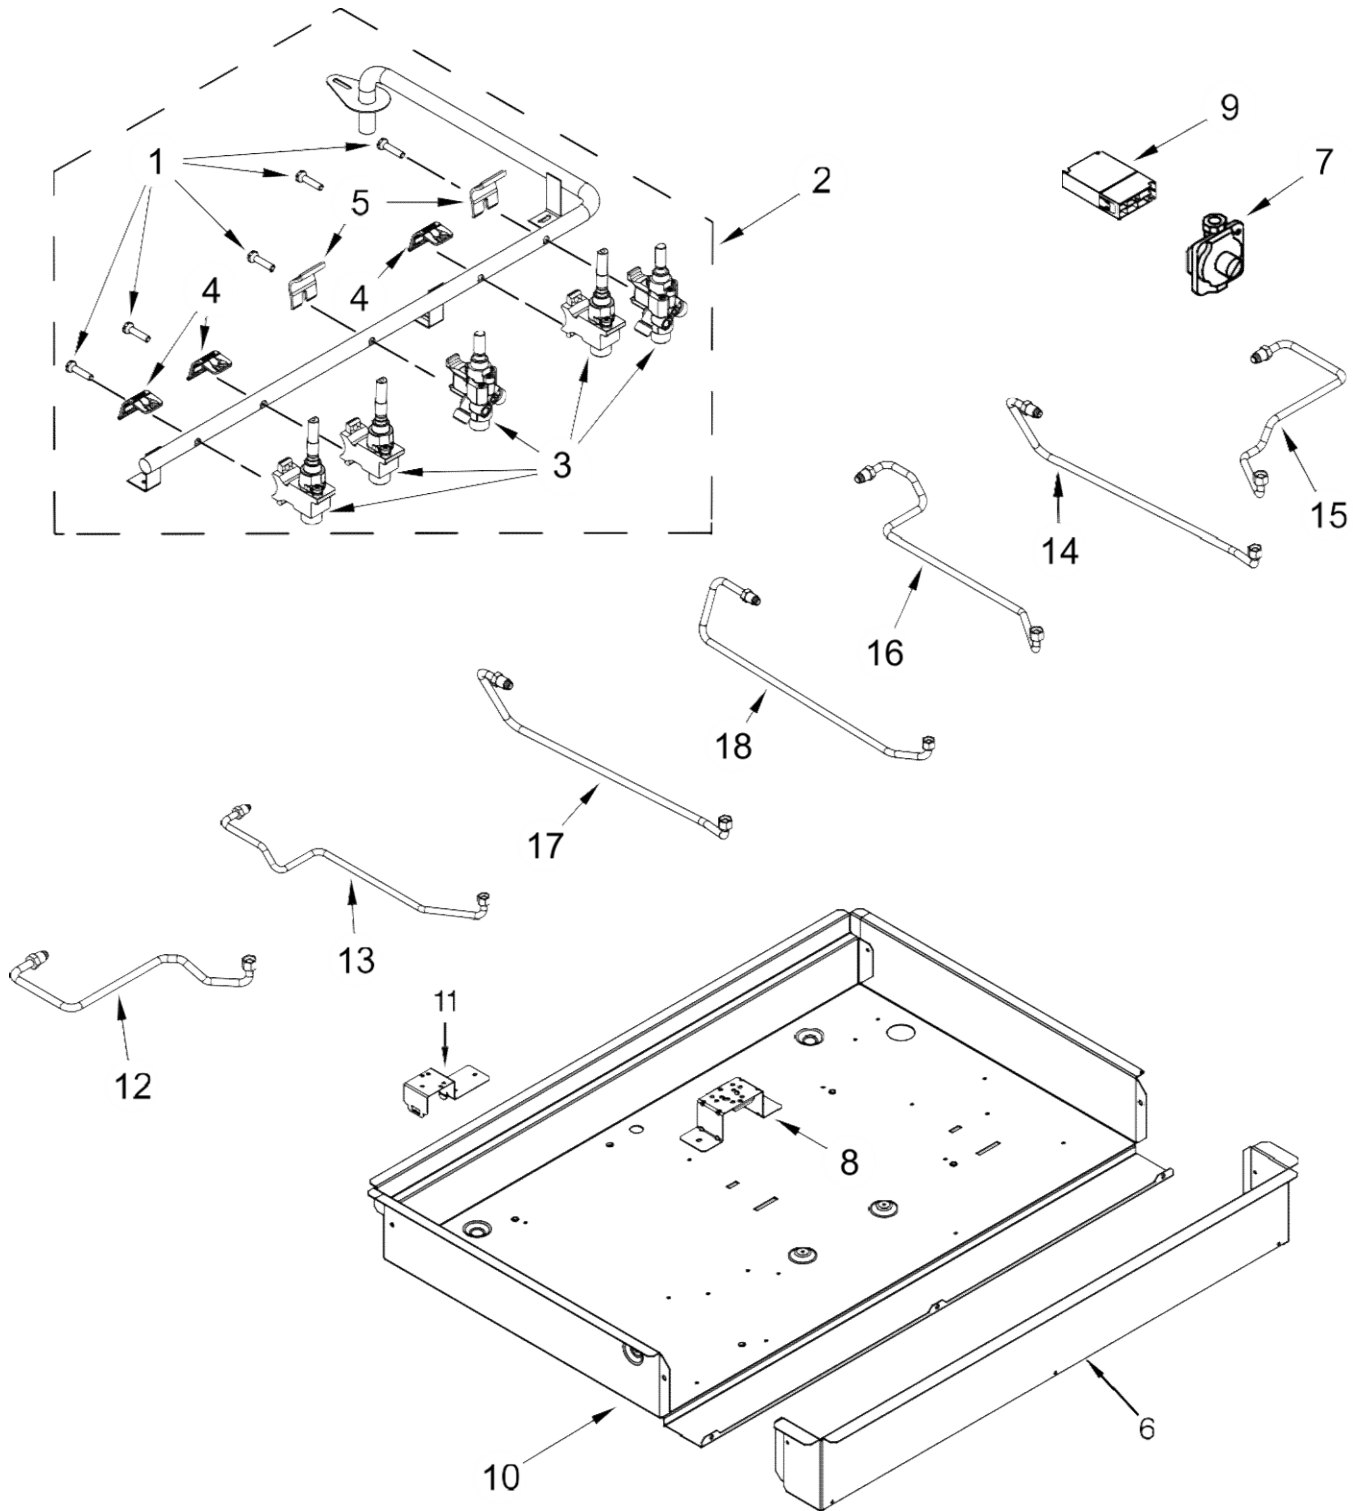

PARRILLA KCGS956ESS02

PARRILLA KCGS956ESS02

<u>Illus. No.</u>	<u>Part No.</u>	<u>Description</u>
1	8287057	Screw, Valve Bracket
2	W10682075	Assembly, Manifold
3	W10717630	Valve, Single (Left Front)
	W10717631	Valve, Single (Left Rear)
	W10717628	Valve, Single (Right Rear)
	W10717629	Valve, Dual (Right Front & Center)
4	8287055	Bracket, Single Valve
5	8287056	Bracket, Dual Valve
6	W10705475	Panel, Front
7	W10132345	Regulator, Pressure
8	W10594429	Bracket, Orifice Holder

<u>Illus. No.</u>	<u>Part No.</u>	<u>Description</u>
9	W10475150	Module, Spark
10	W10710917	Box, Burner
11	W10545802	Bracket, Dual Burner
12	W10545796	Tubing, Gas Burner (Left Front)
13	W10545797	Tubing, Gas Burner (Left Rear)
14	W10545843	Tubing, Gas Burner (Right Front, Main)
15	W10545844	Tubing, Gas Burner (Right Front, Simmer)
16	W10545798	Tubing, Gas Burner (Right Rear)

<u>Illus. No.</u>	<u>Part No.</u>	<u>Description</u>
17	W10545801	Tubing, Gas Burner (Center, Main)
18	W10545800	Tubing, Gas Burner (Center, Simmer)
		FOLLOWING PARTS NOT ILLUSTRATED
	W10577591	Harness, Main
	W10619020	Harness, Switch
	W10392003	Cord, Power
	W10132200	Relief, Strain
	7208P024-60	Seal, Manifold Pipe Inlet
	W10676662	Kit, LP Conversion