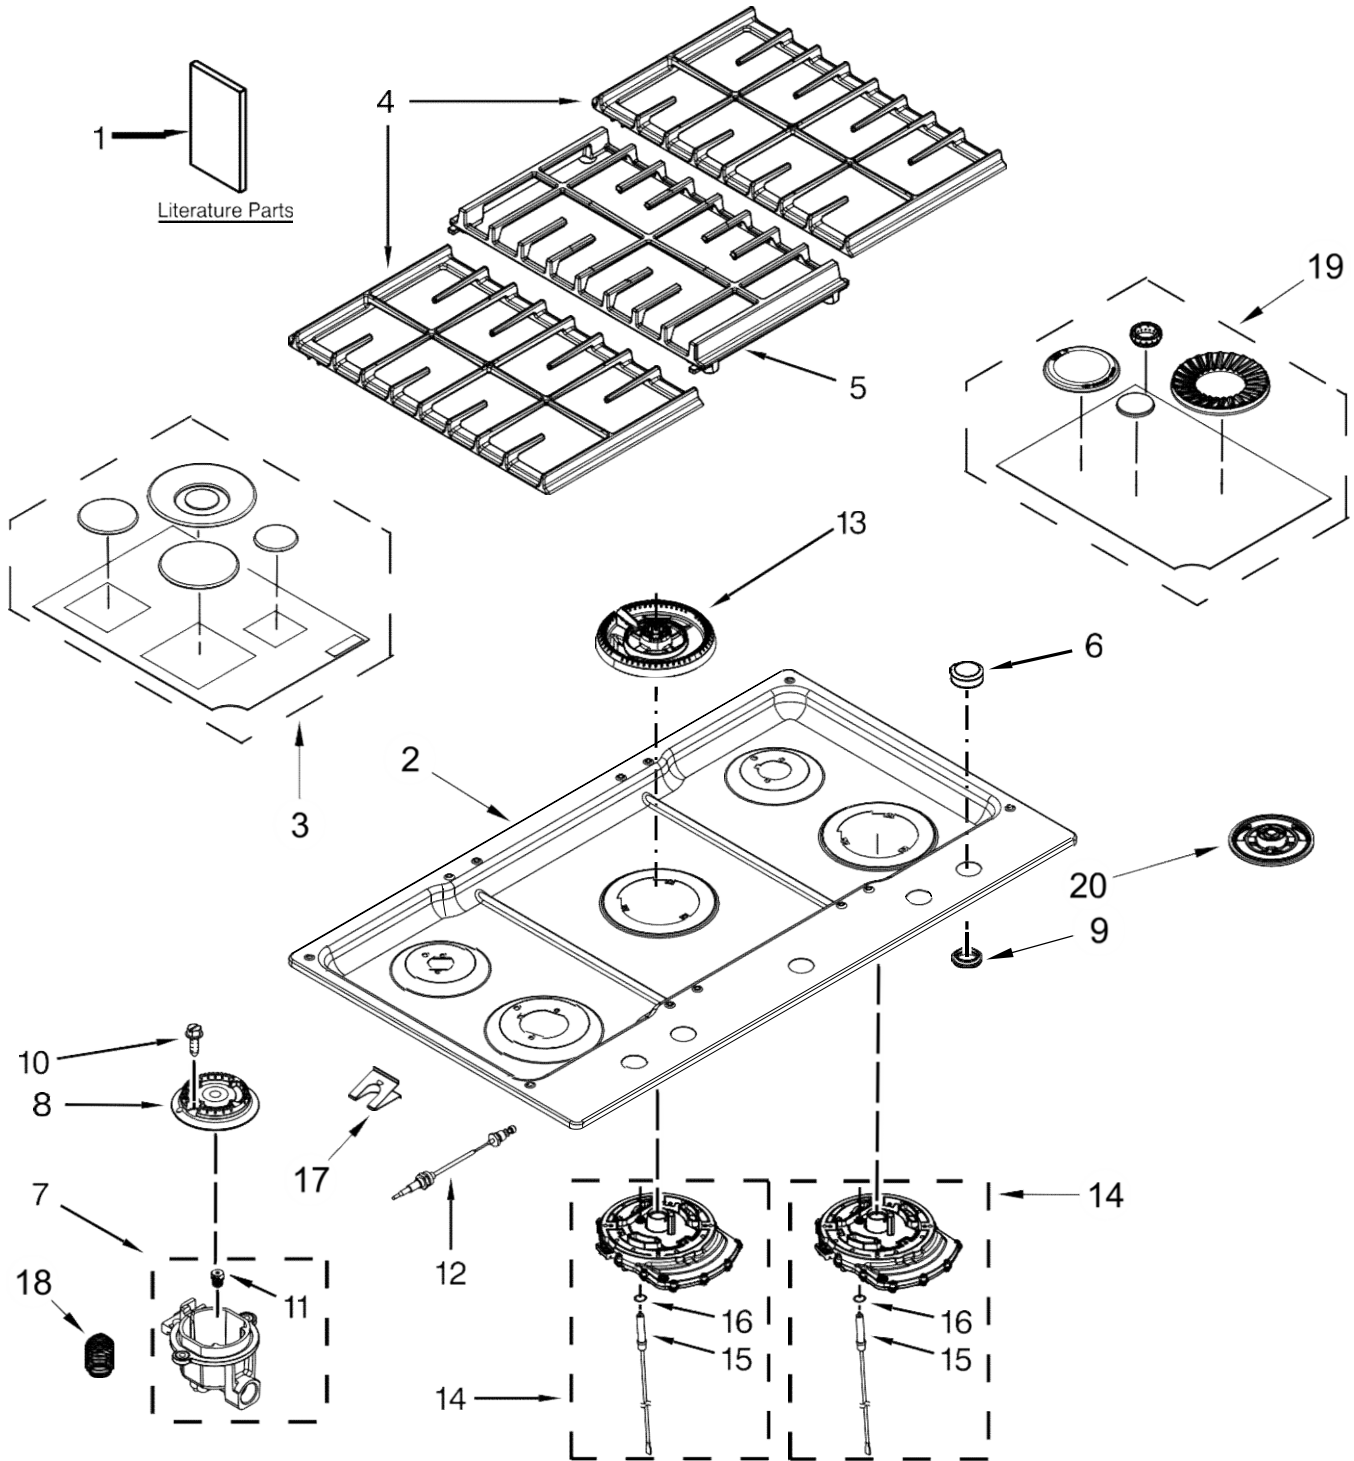

KitchenAid®

36" GAS COOKTOP WITH GRIDDLE

MODELS:

KCGS956ESS02 (Stainless)

PARRILLA KCGS956ESS02

PARRILLA KCGS956ESS02

<u>Illus. No.</u>	<u>Part No.</u>	<u>Description</u>
1		Literature Parts
	W10597142	Guide, Use & Care
	W10597144	Instructions, Installation
	W10672375	Instructions, Undercounter Install
	W10733303	Instructions, Conversion
	9762761	Tips, Safe Cooking (English)
	W10065852	Tips, Safe Cooking (French)
2		Cooktop
	W10722087	Stainless
3		Kit, Burner Cap
	W10617346	Black
4	W10583859	Assembly, Side Grate
5	W10583861	Grate, Center
6		Knobs, Cooktop
	W10545849	Stainless
7	W10674921	Holder, Orifice (12K)
		(Left Front)
	W10674918	Holder, Orifice (6K)
		(Left Rear)
	W10674919	Holder, Orifice (7K)
		(Right Rear)

<u>Illus. No.</u>	<u>Part No.</u>	<u>Description</u>
8	8286815	Head, Burner (Left Front)
	8286813	Head, Burner (Left Rear)
	8286814	Head, Burner (Right Rear)
9	W10593530	Bezel, Knob
10	8287059	Screw
11	W10409144	Orifice (Left Front)
	W10151353	Orifice (Left Rear)
	W10674728	Orifice (Right Rear)
12	W10628302	Wiring, Electrode (Left Front)
	W10541843	Wiring, Electrode (Left Rear)
	W10628303	Wiring, Electrode (Right Rear)
13	W10808715	Spreader, Burner

<u>Illus. No.</u>	<u>Part No.</u>	<u>Description</u>
14	W10617373	Assembly, Burner Base (10K) (Right Front)
	W10639175	Assembly, Burner Base (20K) (Center)
15	W10657995	Electrode, Burner (Right Front)
	W10657994	Electrode, Burner (Center)
16	W10416057	O-Ring
17	8286863	Spring, Electrode
18	W10554297	Spring, Torch Burner
19		Kit, Burner Cap
	W10635601	Black (Includes Melt Cap)
20	W10631209	Support, Flame Spreader
		FOLLOWING PARTS NOT ILLUSTRATED
	W10662080	Griddle
	W10617402	Insulation, Cooktop