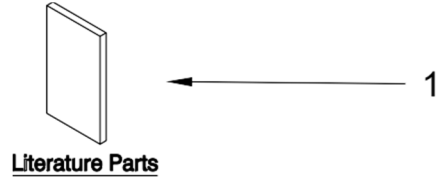

CAFETERA KCM1208OB0

CAFETERA KCM1208OB0

<u>Illus. No.</u>	<u>Part No.</u>	<u>Description</u>
1		Literature Parts
	W11288105	Use and Care Guide
2	W11358307	Carafe
3	W11358308	Lid, Carafe

<u>Illus. No.</u>	<u>Part No.</u>	<u>Description</u>
4	W11358309	Water Tank
5	W11358310	Lid, Water Tank

<u>Illus. No.</u>	<u>Part No.</u>	<u>Description</u>
6	W11358311	Brew Basket
7	W11358312	Gold Tone Filter