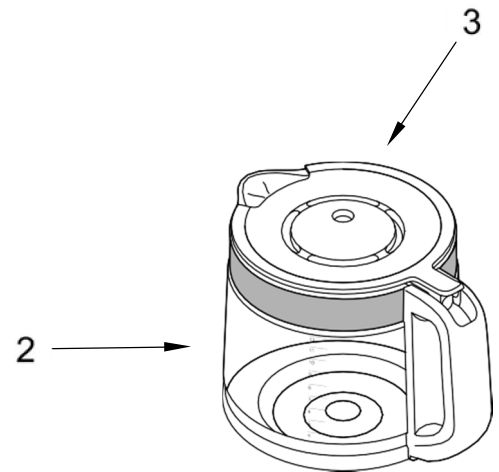

**KitchenAid®**

**COFFEE MAKER  
12 CUP - GLASS CARAFE**

**MODELS:**

KCM1208DG0 (Matte Charcoal Grey)

KCM1208OB0 (Onyx Black)

# CAFETERA KCM1208OB0

# CAFETERA KCM1208OB0

<u>Illus. No.</u>	<u>Part No.</u>	<u>Description</u>
1		Literature Parts
	W11288105	Use and Care Guide
2	W11358307	Carafe
3	W11358308	Lid, Carafe

<u>Illus. No.</u>	<u>Part No.</u>	<u>Description</u>
4	W11358309	Water Tank
5	W11358310	Lid, Water Tank