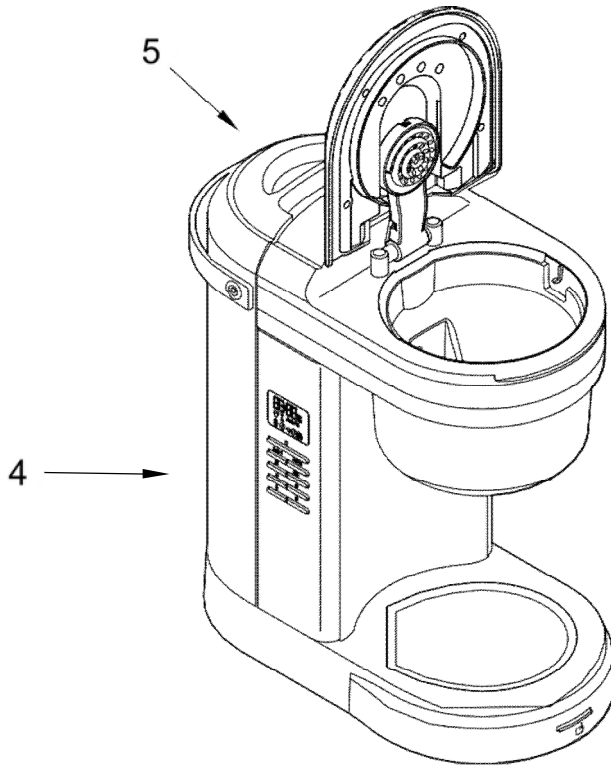

**KitchenAid®**

**COFFEE MAKER  
12 CUP - GLASS CARAFE**

**MODELS:**

KCM1208DG0 (Matte Charcoal Grey)

KCM1208OB0 (Onyx Black)

# CAFETERA KCM1208OB0

# CAFETERA KCM1208OB0

<u>Illus. No.</u>	<u>Part No.</u>	<u>Description</u>
1		Literature Parts
	W11288105	Use and Care Guide
2	W11358307	Carafe
3	W11358308	Lid, Carafe

<u>Illus. No.</u>	<u>Part No.</u>	<u>Description</u>
4	W11358309	Water Tank
5	W11358310	Lid, Water Tank