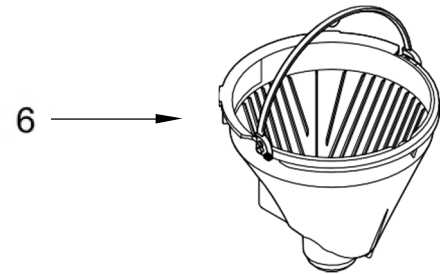

CAFETERA KCM1208OB0

CAFETERA KCM1208OB0

<u>Illus. No.</u>	<u>Part No.</u>	<u>Description</u>
1		Literature Parts
	W11288105	Use and Care Guide
2	W11358307	Carafe
3	W11358308	Lid, Carafe

<u>Illus. No.</u>	<u>Part No.</u>	<u>Description</u>
4	W11358309	Water Tank
5	W11358310	Lid, Water Tank

<u>Illus. No.</u>	<u>Part No.</u>	<u>Description</u>
6	W11358311	Brew Basket
7	W11358312	Gold Tone Filter