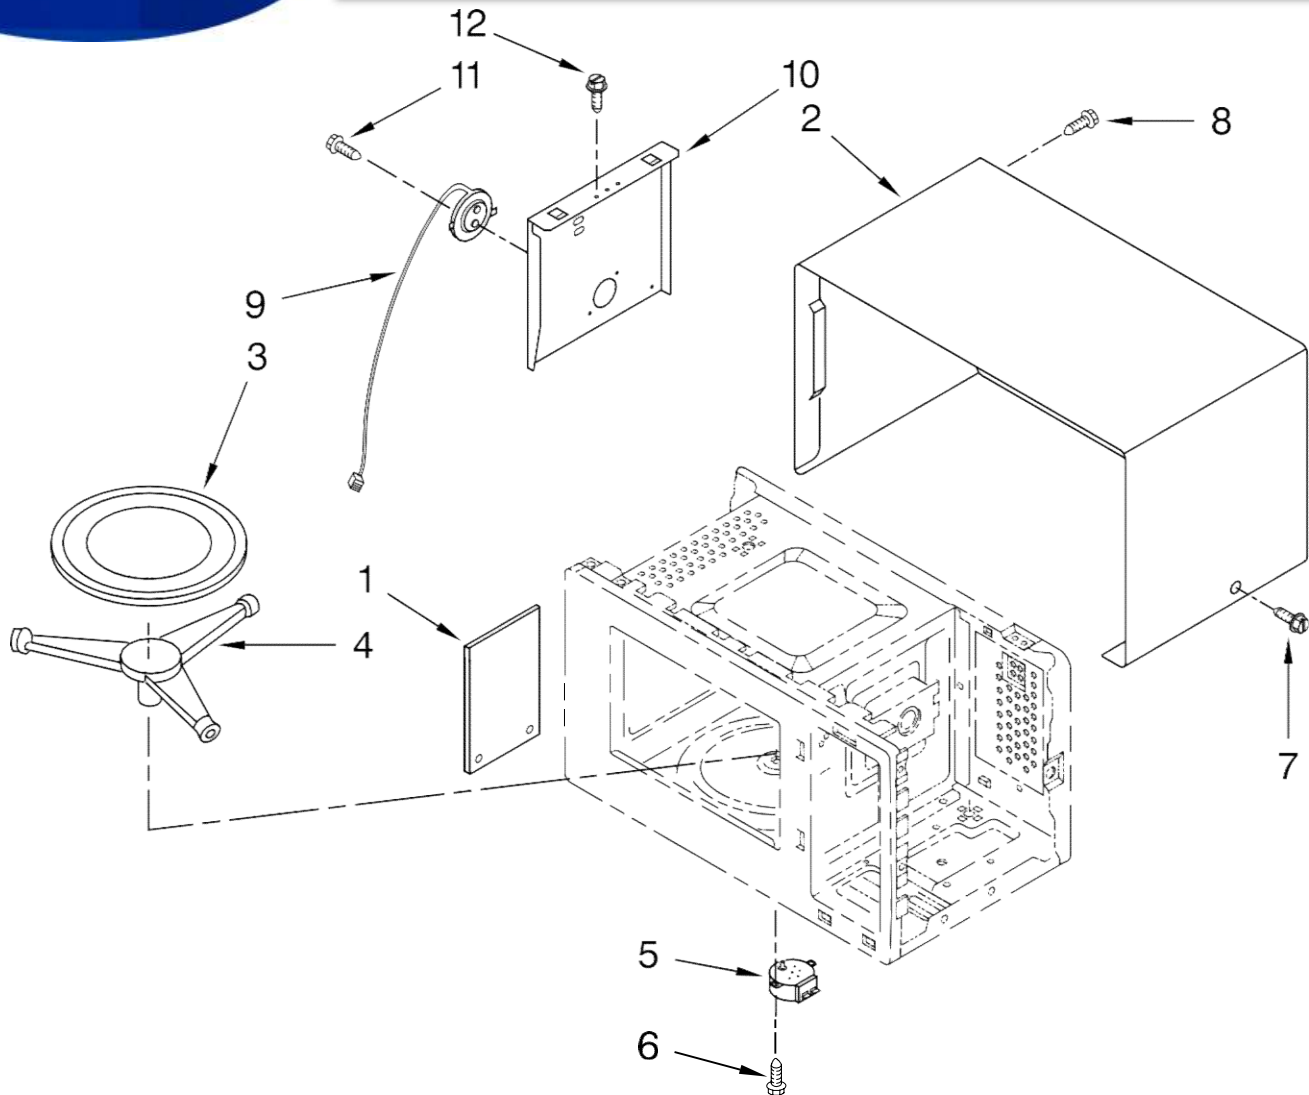

Illus. No.	Part No.	DESCRIPTION
1		Literature Parts W10114100 Guide, U & C W10314563 Tech Sheet
2	W10160564	Front Screen
3	W10160543	Door Frame Asm
4	8205777	Choke Cover
5	W10160562	Tape, Seal
6	8184263	Latch
7	8183882	Spring, Latch
8	W10160561	Panel, Door
9	W10160557	Door Assembly

Illus. No.	Part No.	DESCRIPTION
------------	----------	-------------

1	W10160560	Button, Release
2	8184272	Spring, Button
3	W10160556	Membrane/Panel
4	W10160555	Microcomputer
5	8205451	Lever, Release
6	4358883	Screw

Illus. No.	Part No.	DESCRIPTION
1	8184278	Canopy
2	W10160554	Outer Case
3	W10160544	Tray, Glass
4	W10160542	Turntable Support
5	8184375	Motor, Synchronous
6	4358188	Screw
7	4358829	Screw
8	8171862	Screw
9	W10160547	Sensor, Humidity
10	8205457	Guide, Sensor
11	4358376	Screw
12	4358489	Screw

Illus. No.	Part No.	DESCRIPTION
1	W10160551	Base Plate (L)
2	W10160552	Base Plate (R)
3	8184385	Leg
4	W10170369	Transformer
5	4358192	Screw
6	4358489	Screw