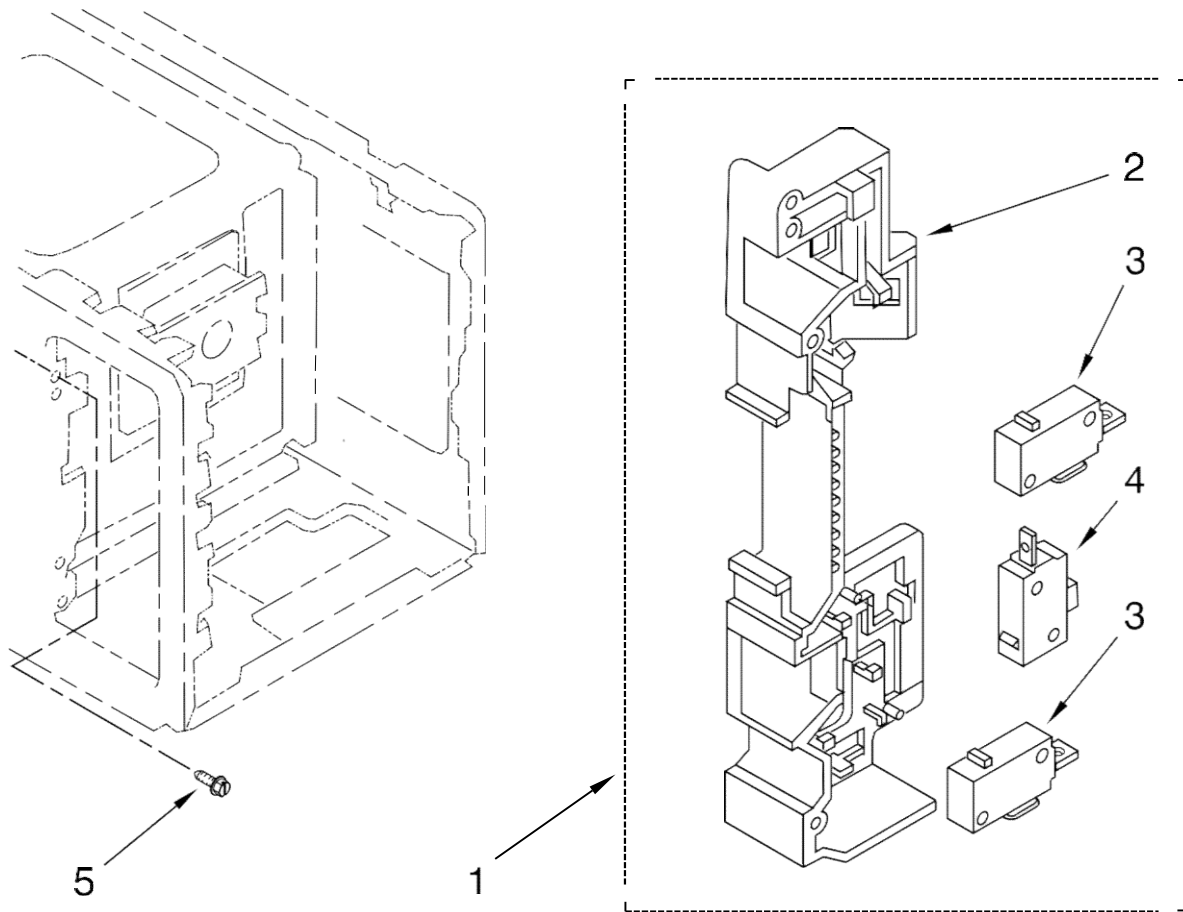

Illus. No.	Part No.	DESCRIPTION
1		Literature Parts W10114100 Guide, U & C W10314563 Tech Sheet
2	W10160564	Front Screen
3	W10160543	Door Frame Asm
4	8205777	Choke Cover
5	W10160562	Tape, Seal
6	8184263	Latch
7	8183882	Spring, Latch
8	W10160561	Panel, Door
9	W10160557	Door Assembly

Illus. No.	Part No.	DESCRIPTION
------------	----------	-------------

1	W10160560	Button, Release
2	8184272	Spring, Button
3	W10160556	Membrane/Panel
4	W10160555	Microcomputer
5	8205451	Lever, Release
6	4358883	Screw

Illus. No.	Part No.	DESCRIPTION
1	8184278	Canopy
2	W10160554	Outer Case
3	W10160544	Tray, Glass
4	W10160542	Turntable Support
5	8184375	Motor, Synchronous
6	4358188	Screw
7	4358829	Screw
8	8171862	Screw
9	W10160547	Sensor, Humidity
10	8205457	Guide, Sensor
11	4358376	Screw
12	4358489	Screw

Illus. No.	Part No.	DESCRIPTION
1	W10160551	Base Plate (L)
2	W10160552	Base Plate (R)
3	8184385	Leg
4	W10170369	Transformer
5	4358192	Screw
6	4358489	Screw