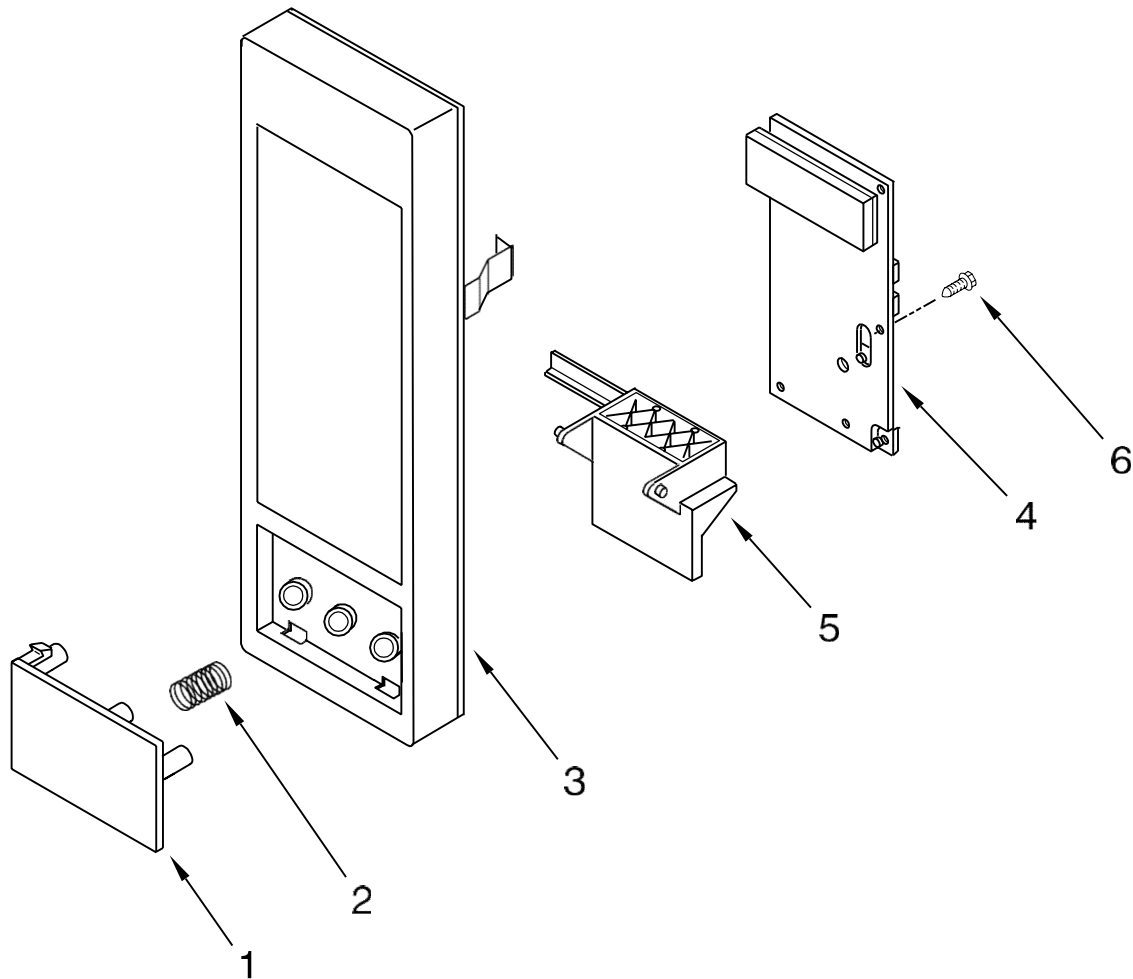

Illus. No.	Part No.	DESCRIPTION
1		Literature Parts W10114100 Guide, U & C W10314563 Tech Sheet
2	W10160564	Front Screen
3	W10160543	Door Frame Asm
4	8205777	Choke Cover
5	W10160562	Tape, Seal
6	8184263	Latch
7	8183882	Spring, Latch
8	W10160561	Panel, Door
9	W10160557	Door Assembly

Illus. No.	Part No.	DESCRIPTION
------------	----------	-------------

1	W10160560	Button, Release
2	8184272	Spring, Button
3	W10160556	Membrane/Panel
4	W10160555	Microcomputer
5	8205451	Lever, Release
6	4358883	Screw

Illus. No.	Part No.	DESCRIPTION
1	8184278	Canopy
2	W10160554	Outer Case
3	W10160544	Tray, Glass
4	W10160542	Turntable Support
5	8184375	Motor, Synchronous
6	4358188	Screw
7	4358829	Screw
8	8171862	Screw
9	W10160547	Sensor, Humidity
10	8205457	Guide, Sensor
11	4358376	Screw
12	4358489	Screw

Illus. No.	Part No.	DESCRIPTION
1	W10160551	Base Plate (L)
2	W10160552	Base Plate (R)
3	8184385	Leg
4	W10170369	Transformer
5	4358192	Screw
6	4358489	Screw