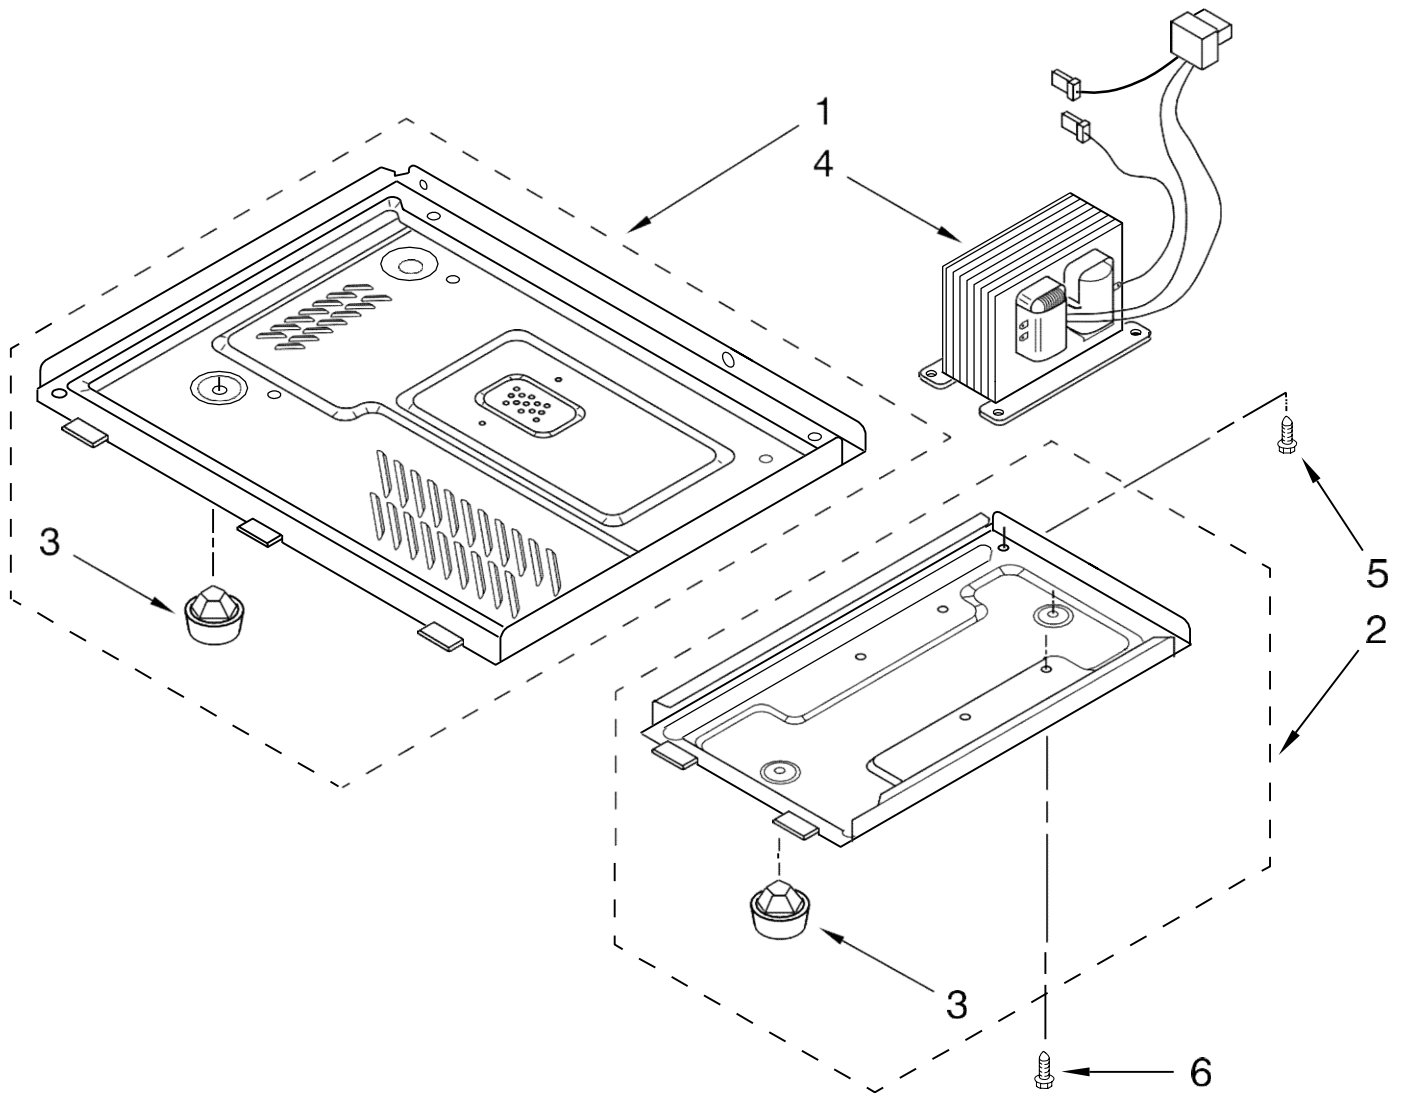

Illus. No.	Part No.	DESCRIPTION
------------	----------	-------------

1	W10160560	Button, Release
2	8184272	Spring, Button
3	W10160556	Membrane/Panel
4	W10160555	Microcomputer
5	8205451	Lever, Release
6	4358883	Screw

Illus. No.	Part No.	DESCRIPTION
1	8184278	Canopy
2	W10160554	Outer Case
3	W10160544	Tray, Glass
4	W10160542	Turntable Support
5	8184375	Motor, Synchronous
6	4358188	Screw
7	4358829	Screw
8	8171862	Screw
9	W10160547	Sensor, Humidity
10	8205457	Guide, Sensor
11	4358376	Screw
12	4358489	Screw

Illus. No.	Part No.	DESCRIPTION
1		Latch Board Assembly (Non-Serviceable)
2	8185271	Latch Board
3	8183561	Switch Micro Primary/Secondary
4	8183562	Switch, Micro Monitor
5	4358271	Screw

Illus. No.	Part No.	DESCRIPTION	Illus. No.	Part No.	DESCRIPTION	Illus. No.	Part No.	DESCRIPTION
1	8205458	Propeller	8	W10329754	Power Cord	16	W10329753	Filter, Noise
2	8205456	Guide, Suction	9	W10160550	Thermostat	17	8205509	Insulator
3	8205462	Motor, Fan	10	8171810	Lamp, Baseless	18	4358190	Screw
4	8185272	H.V. Capacitor	11	W10160545	Duct, Air	19	4358489	Screw
5	8184288	H.V.C Bracket	12	8205460	Magnetron	20	4358381	Screw
6	W10329902	Leadwire Assembly	13	4359794	Holder	21	4358271	Screw
7	W10160548	H.V. Diode Cable	14	4359781	Damper	22	W10160553	Screw
			15	W10170368	Fuse			

Illus. No.	Part No.	DESCRIPTION
1	W10160551	Base Plate (L)
2	W10160552	Base Plate (R)
3	8184385	Leg
4	W10170369	Transformer
5	4358192	Screw
6	4358489	Screw