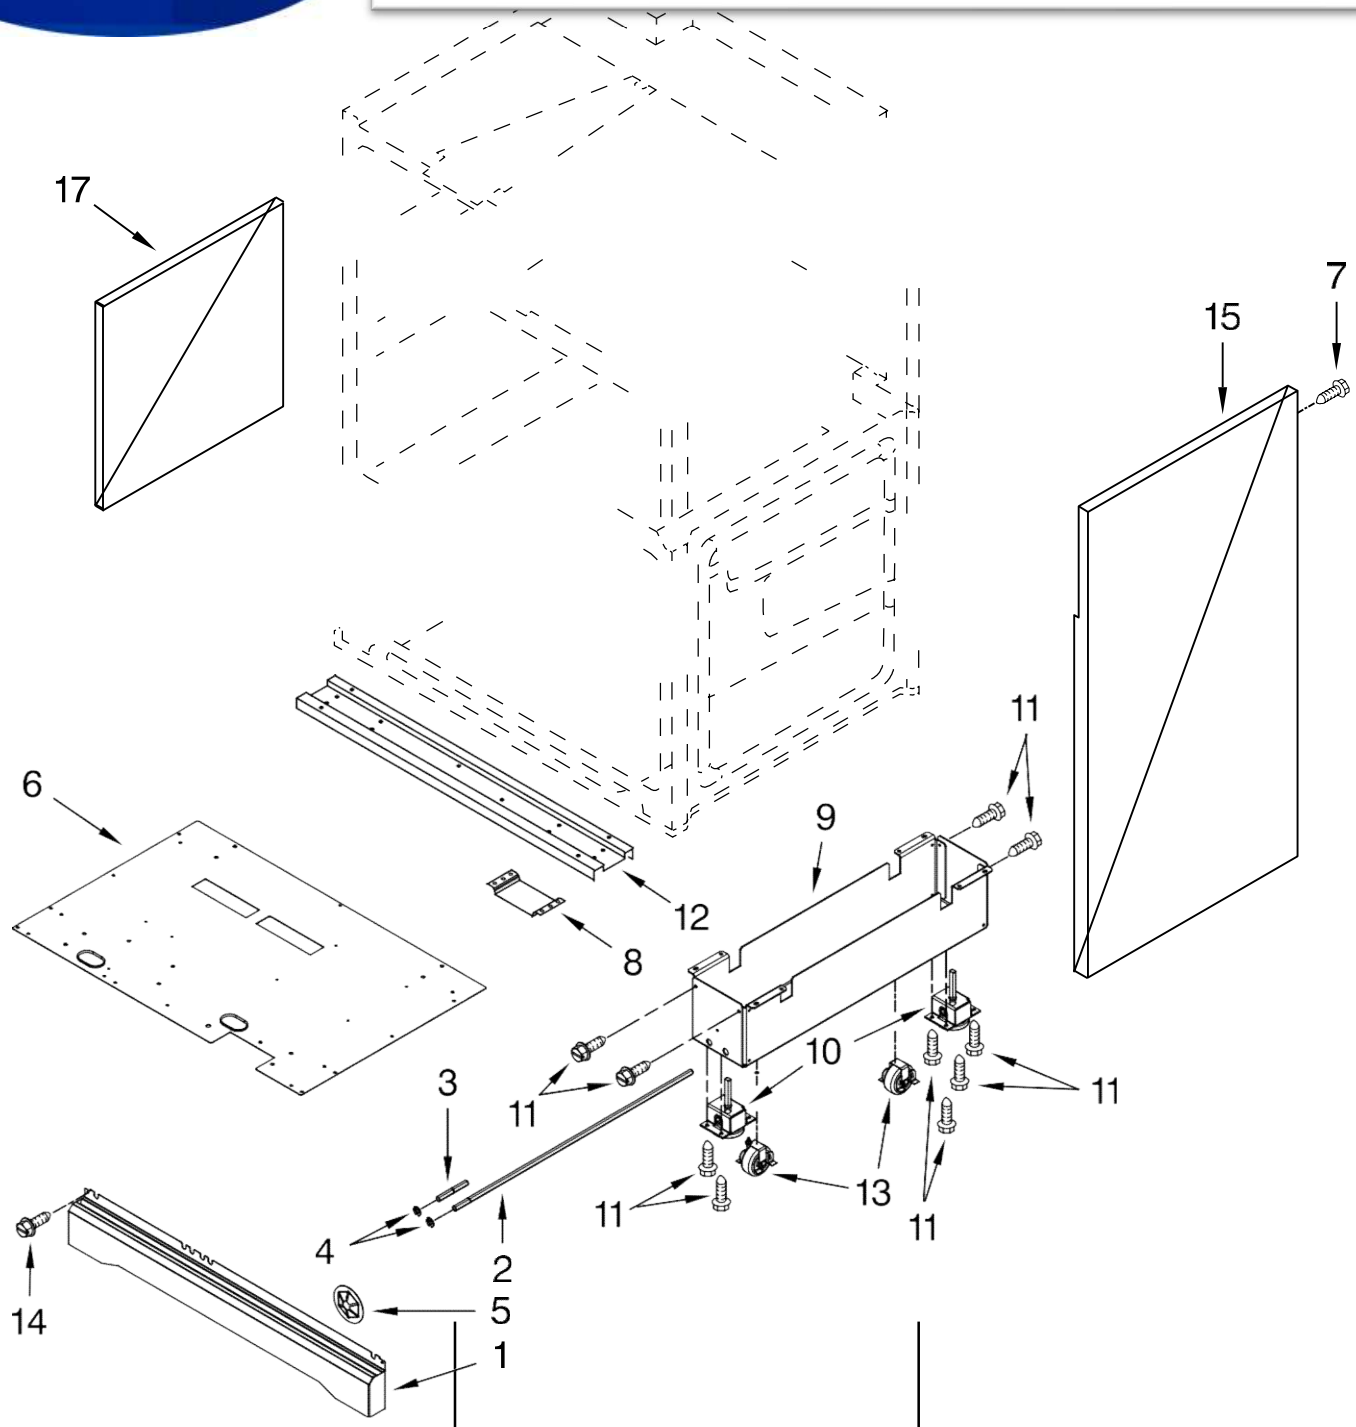

ESTUFA KDRU767VSS00

Illus. No.	Part No.	DESCRIPTION
1	W10225970	Kickplate
2	W10115869	Shaft, Long
3	W10115793	Shaft, Short
4	489504	Ring
5	3400968	Nut
6	W10269196	Duct, Bottom

Illus. No.	Part No.	DESCRIPTION
7	3196537	Screw
8	W10115850	Bracket, Pressure Regulator
9	W10249333	Base, Leveling
10	9760860	Foot
11	W10292297	Screw
12	W10269193	Support, Channel
13	W10138054	Assy, Roller

Illus. No.	Part No.	DESCRIPTION
14	3196537	Screw
15		Side Panel
	W10250464	Right
	W10250465	Left
17		Side Chassis
	W10269205	Right
	W10269206	Left