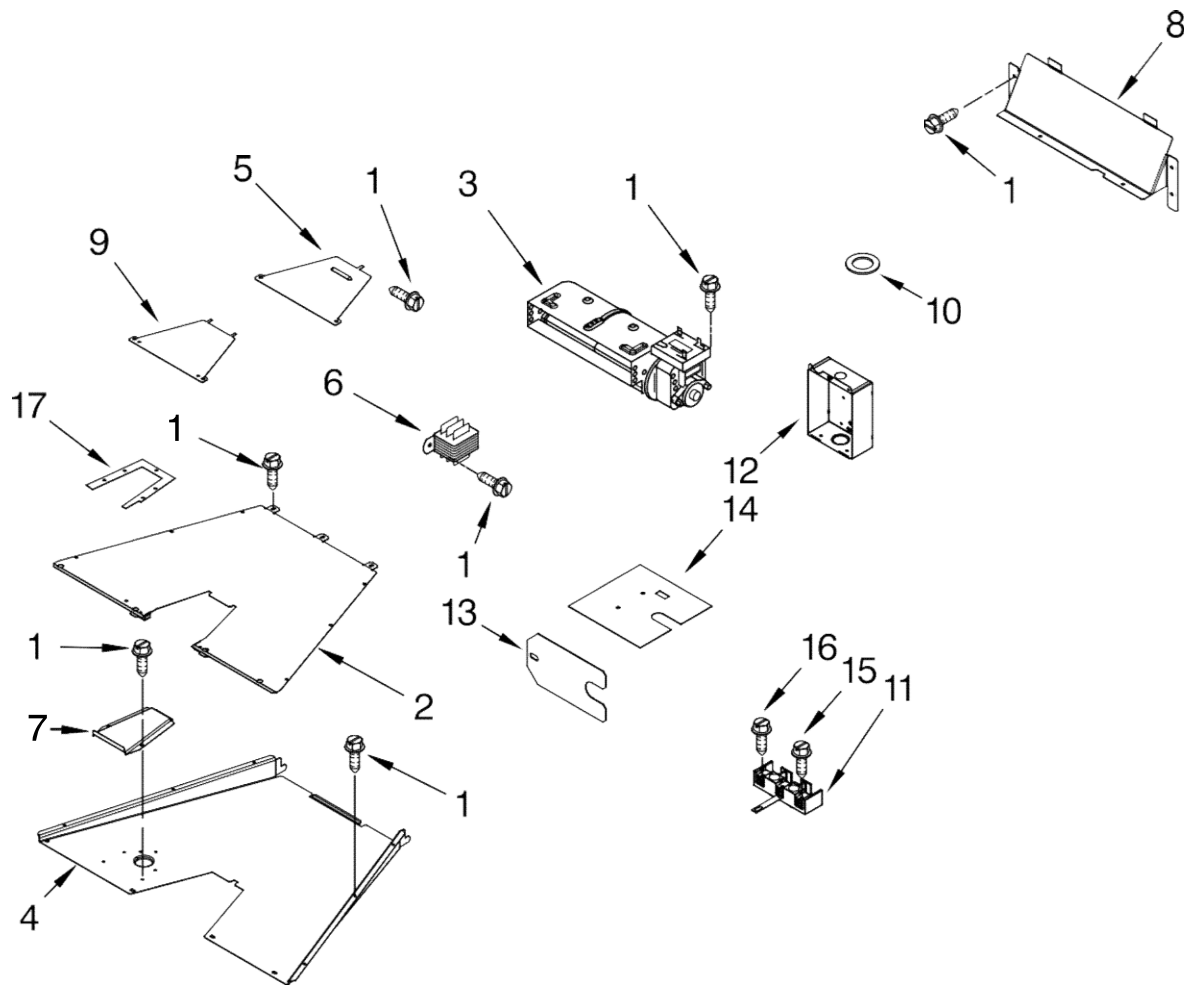

Illus. No.	Part No.	DESCRIPTION
1	3400843	Screw
2	W10160896	Vent, Top
3	W10245511	Blower 60MM
4	W10246078	Vent, Bottom
5	W10160875	Plate, Latch
6	9762885	Transformer, Control

Illus. No.	Part No.	DESCRIPTION
7	W10246075	Vent, Exhaust
8	W10160844	Bracket, Blower
9	W10160858	Cover, Latch
10	W10270396	Seal, Chimney
11	9761958	Block, Terminal
12	W10115858	Box, Terminal

Illus. No.	Part No.	DESCRIPTION
13	W10269198	Cover, Channel
14	9759721	Insulator, Terminal Box
15	7101P460-60	Screw
16	3196163	Screw
17	W10270397	Seal, Foam