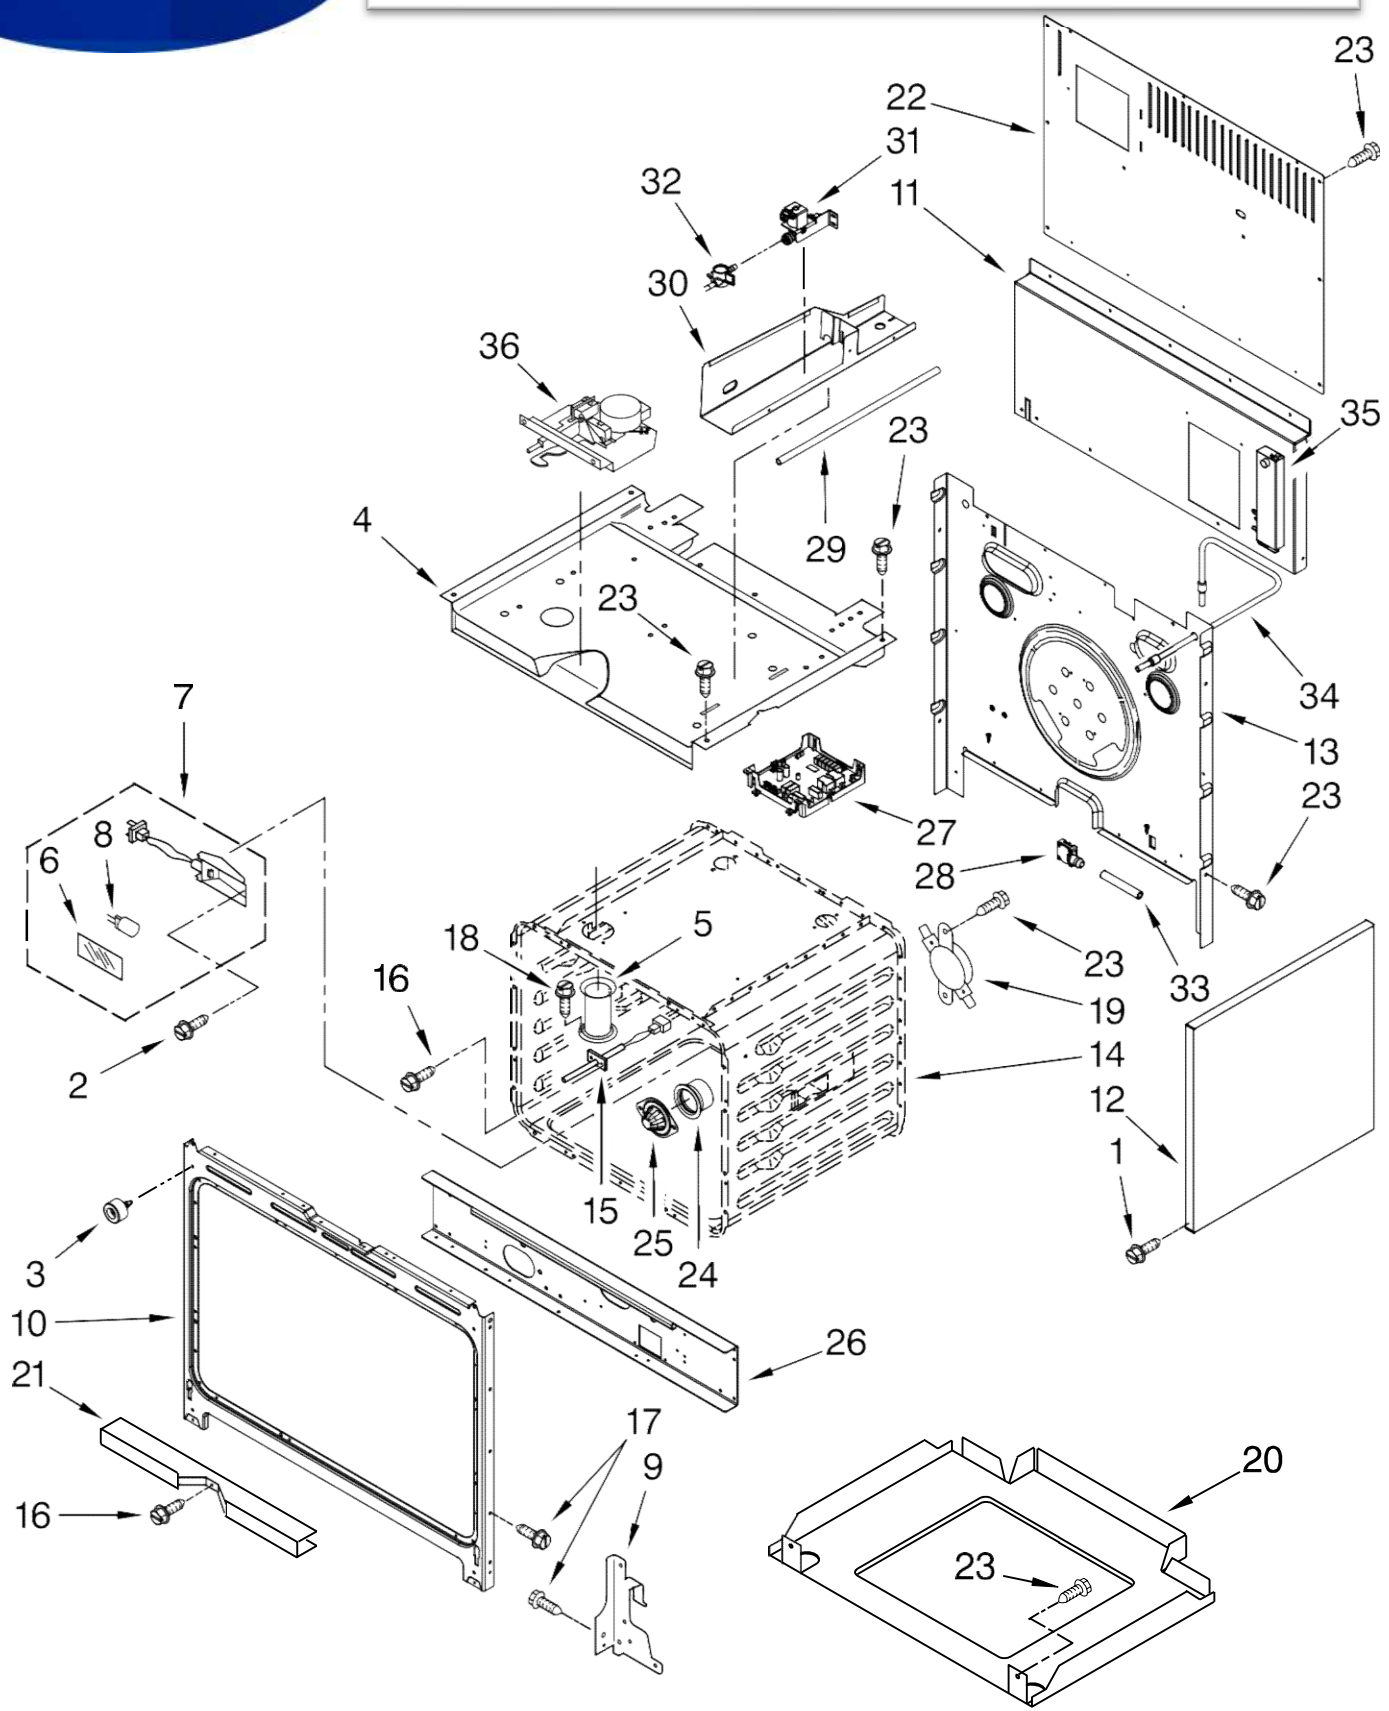

ESTUFA KDRU767VSS00