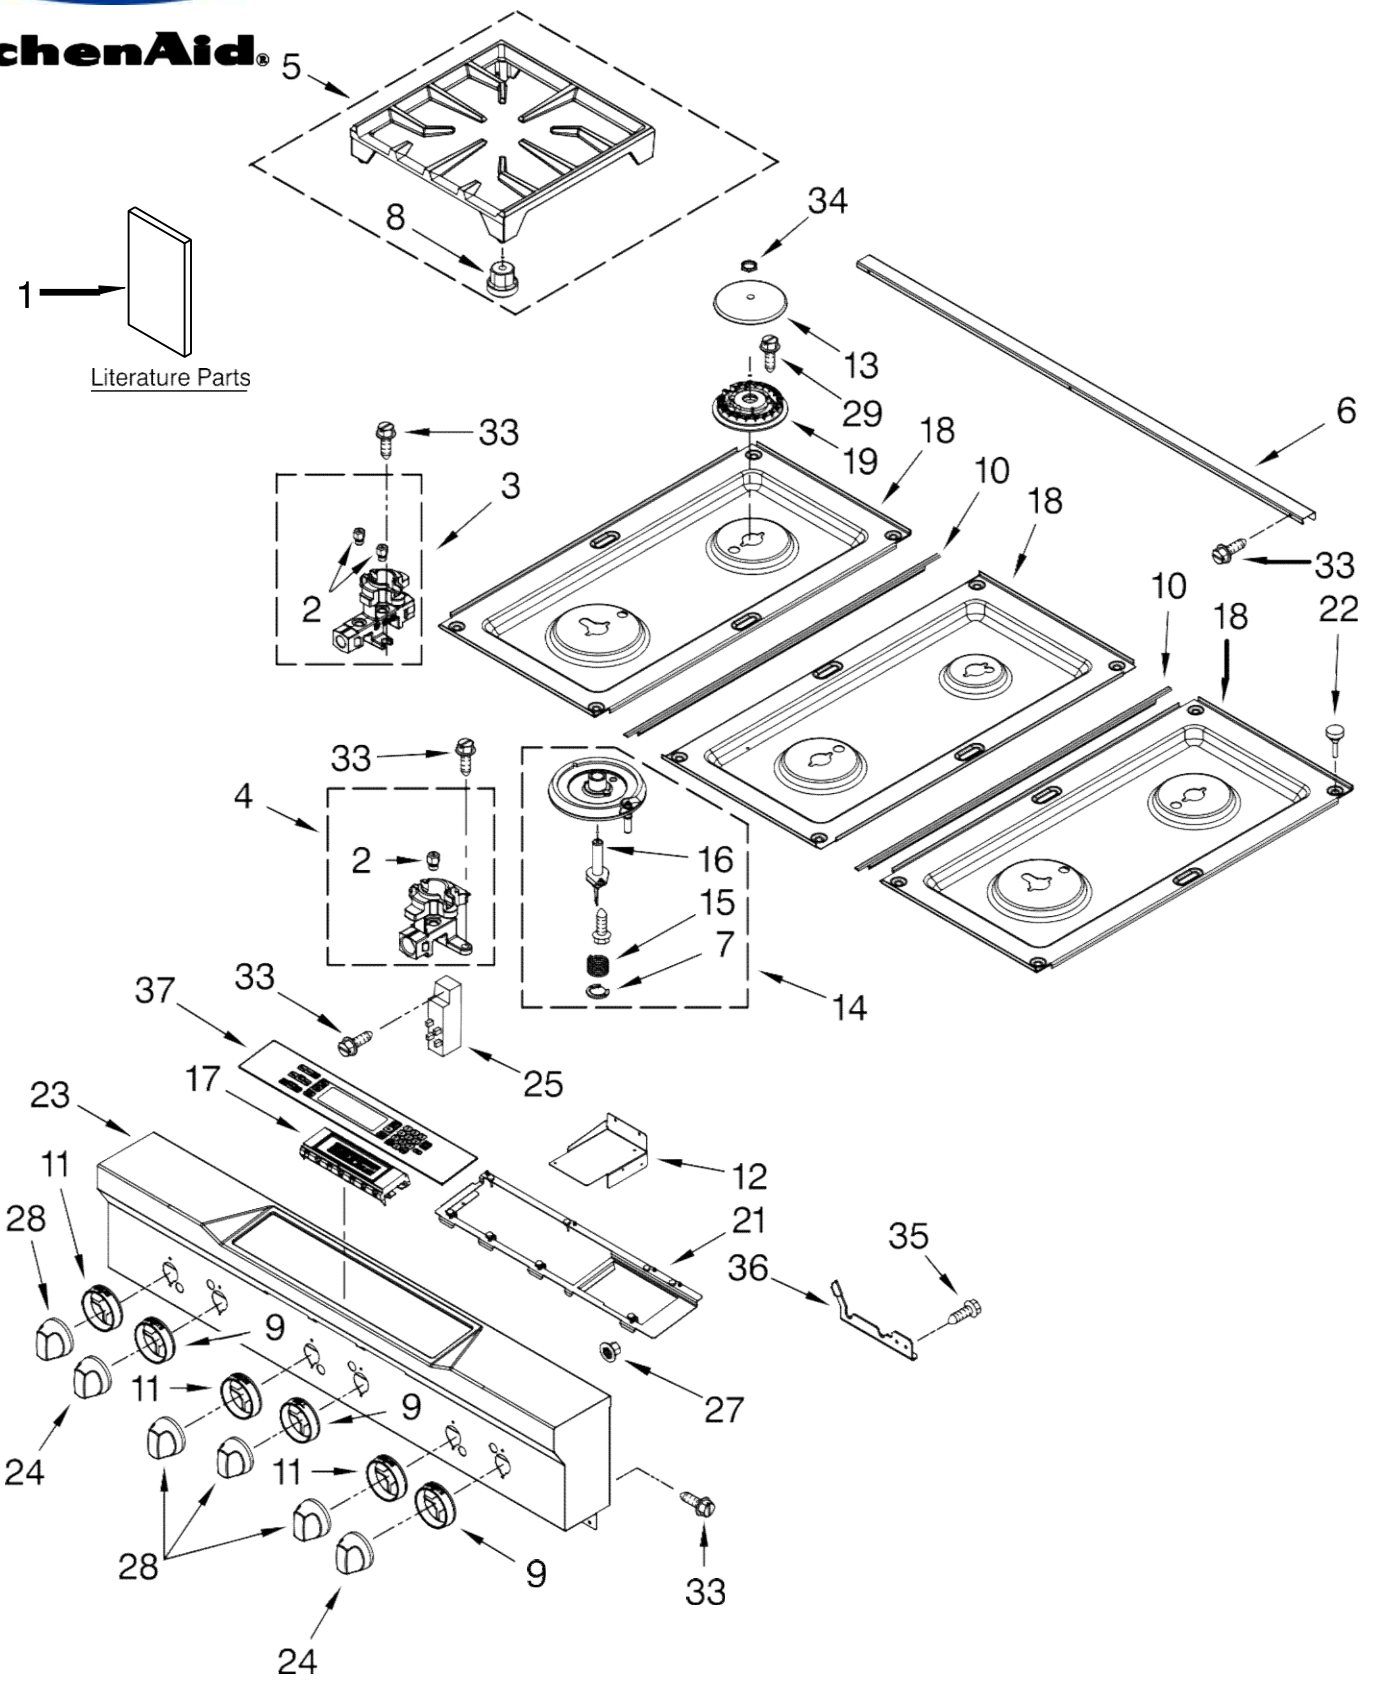

# ESTUFA KDRU767VSS00

Illus. No.	Part No.	DESCRIPTION
1		Literature Parts Tech Sheet
	W10284341	English
	W10284345	French
	W10285549	Use & Care Guide
	W10284348	Installation Instructions Safer Cooking Tips
	9762761	English
	W10065852	French
2		Orifice
	W10160179	LF,RF (High)
	W10160185	LF,RF (Low)
	W10160232	LR,CF,RR
	W10282663	CR
3	W10160187	Orifice Holder LF,RF
4		Orifice Holder
	W10160234	LR,CF,RR
	W10282659	CR
5	W10115928	Grate, Burner
6	W10269217	Trim, Island

Illus. No.	Part No.	DESCRIPTION
7	W10160825	Clip, Electrode
8	8286695	Rubber, Foot
9	W10261510	Bezel, Front
10	W10271524	T-Strip
11	W10261512	Bezel, Rear
12	W10137323	Bracket, Spark Module
13		Cap, Burner
	W10115952	LF,RF
	W10160229	LR,CF,RR
	8286816	CR
14		Base, Burner
	W10320937	LF,RF
	W10189082	LF,CF,RR
15		Spring, Electrode
	W10160826	LF,LR,RF,RR,CF
	8286863	CR
16		Electrode
	W10250406	LF,RF
	W10160235	LR,CF,RR
	W10145991	CR
17	W10298117	Module, User Interface

Illus. No.	Part No.	DESCRIPTION
18		Cooktop
	W10189101	Right
	W10189104	Left
	W10272902	Center
19		Burner Head
	W10250459	LF,RF
	W10250458	LR,CF,RR
	W10282515	CR
21	W10250477	Bracket, User Interface
22	4448520	Bumper
23	W10115886	Panel, Control
24	W10250389	Knob, Control LF,RF
25	7431P039-60	Module, Spark
27	7103P166-60	Nut, Hex
28	W10250391	Knob, Control
29	W10078270	Screw
33	7101P338-60	Screw
34	W10115953	Nut, Burner
35	7101P500-60	Screw
36		Bracket, Console
	W10130759	Right
	W10130760	Left
37	W10116103	Keypad