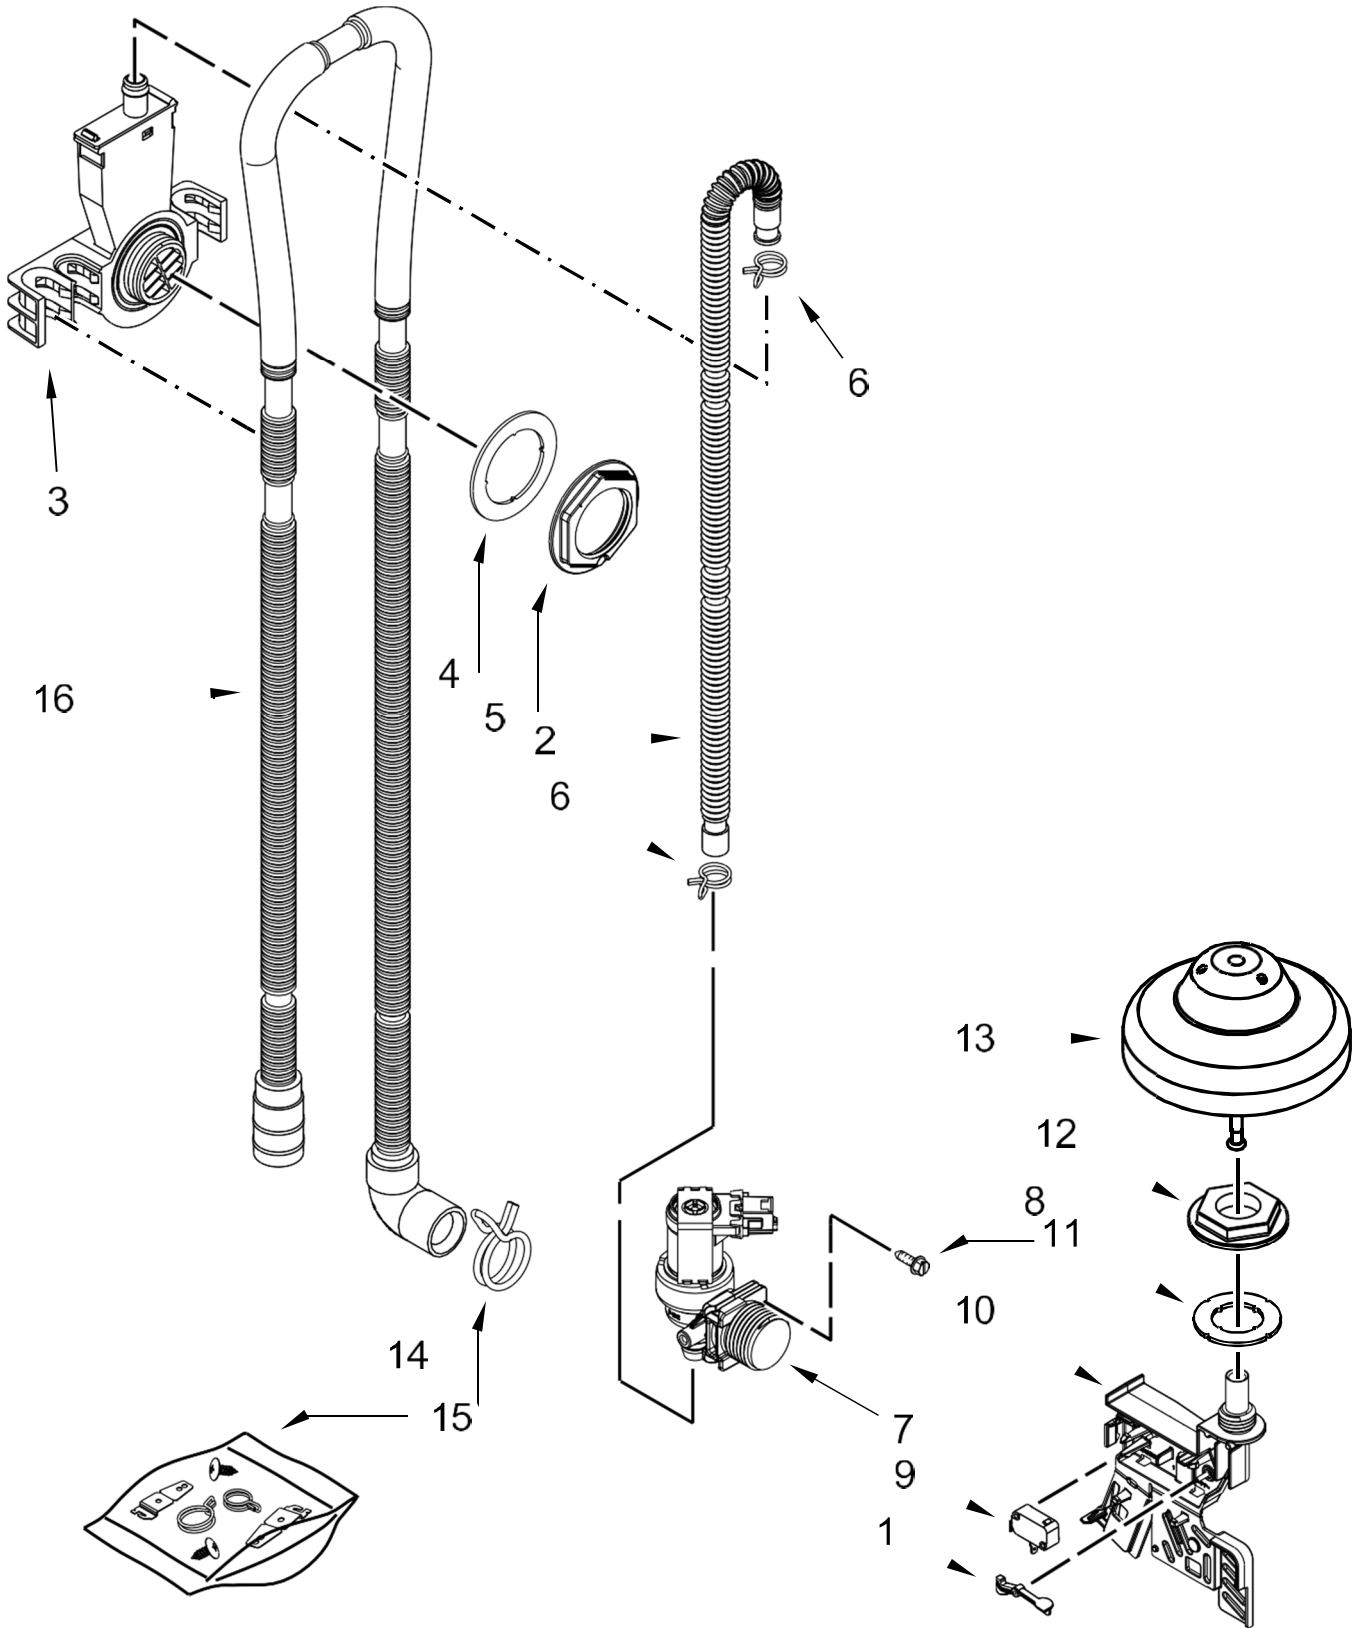

LAVAVAJILLAS KDTE234GPS1

LAVAVAJILLAS KDTE234GPS1

<u>Illus. No.</u>	<u>Part No.</u>	<u>Description</u>
1	W10195037	Lever, Overfill Switch
2	W10769066	Inlet Hose
3	W10195536	Inlet, Water (Also Order Item 4)
4	8531323	Gasket
5	W10213825	Nut, Water Inlet (Also Order Item 4)
6	371505	Clamp, Hose