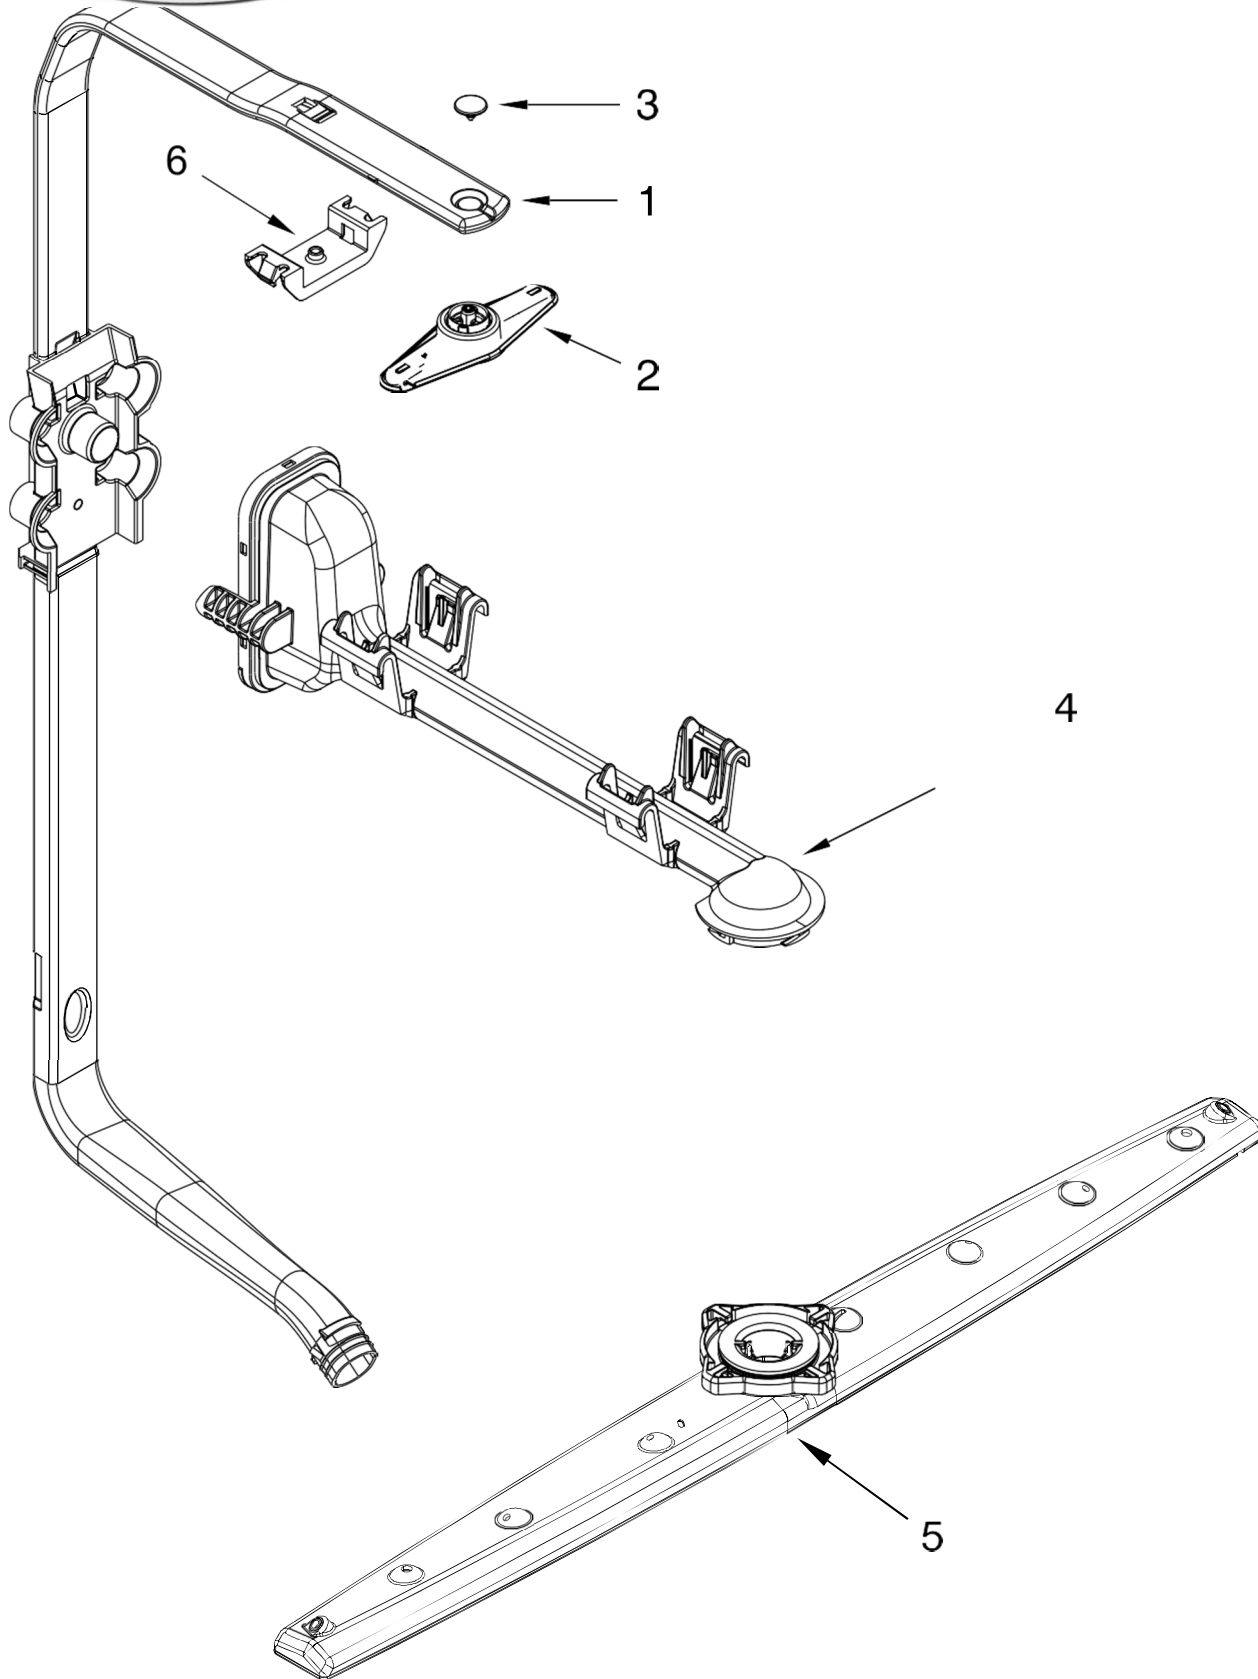

LAVAVAJILLAS KDTE234GPS1