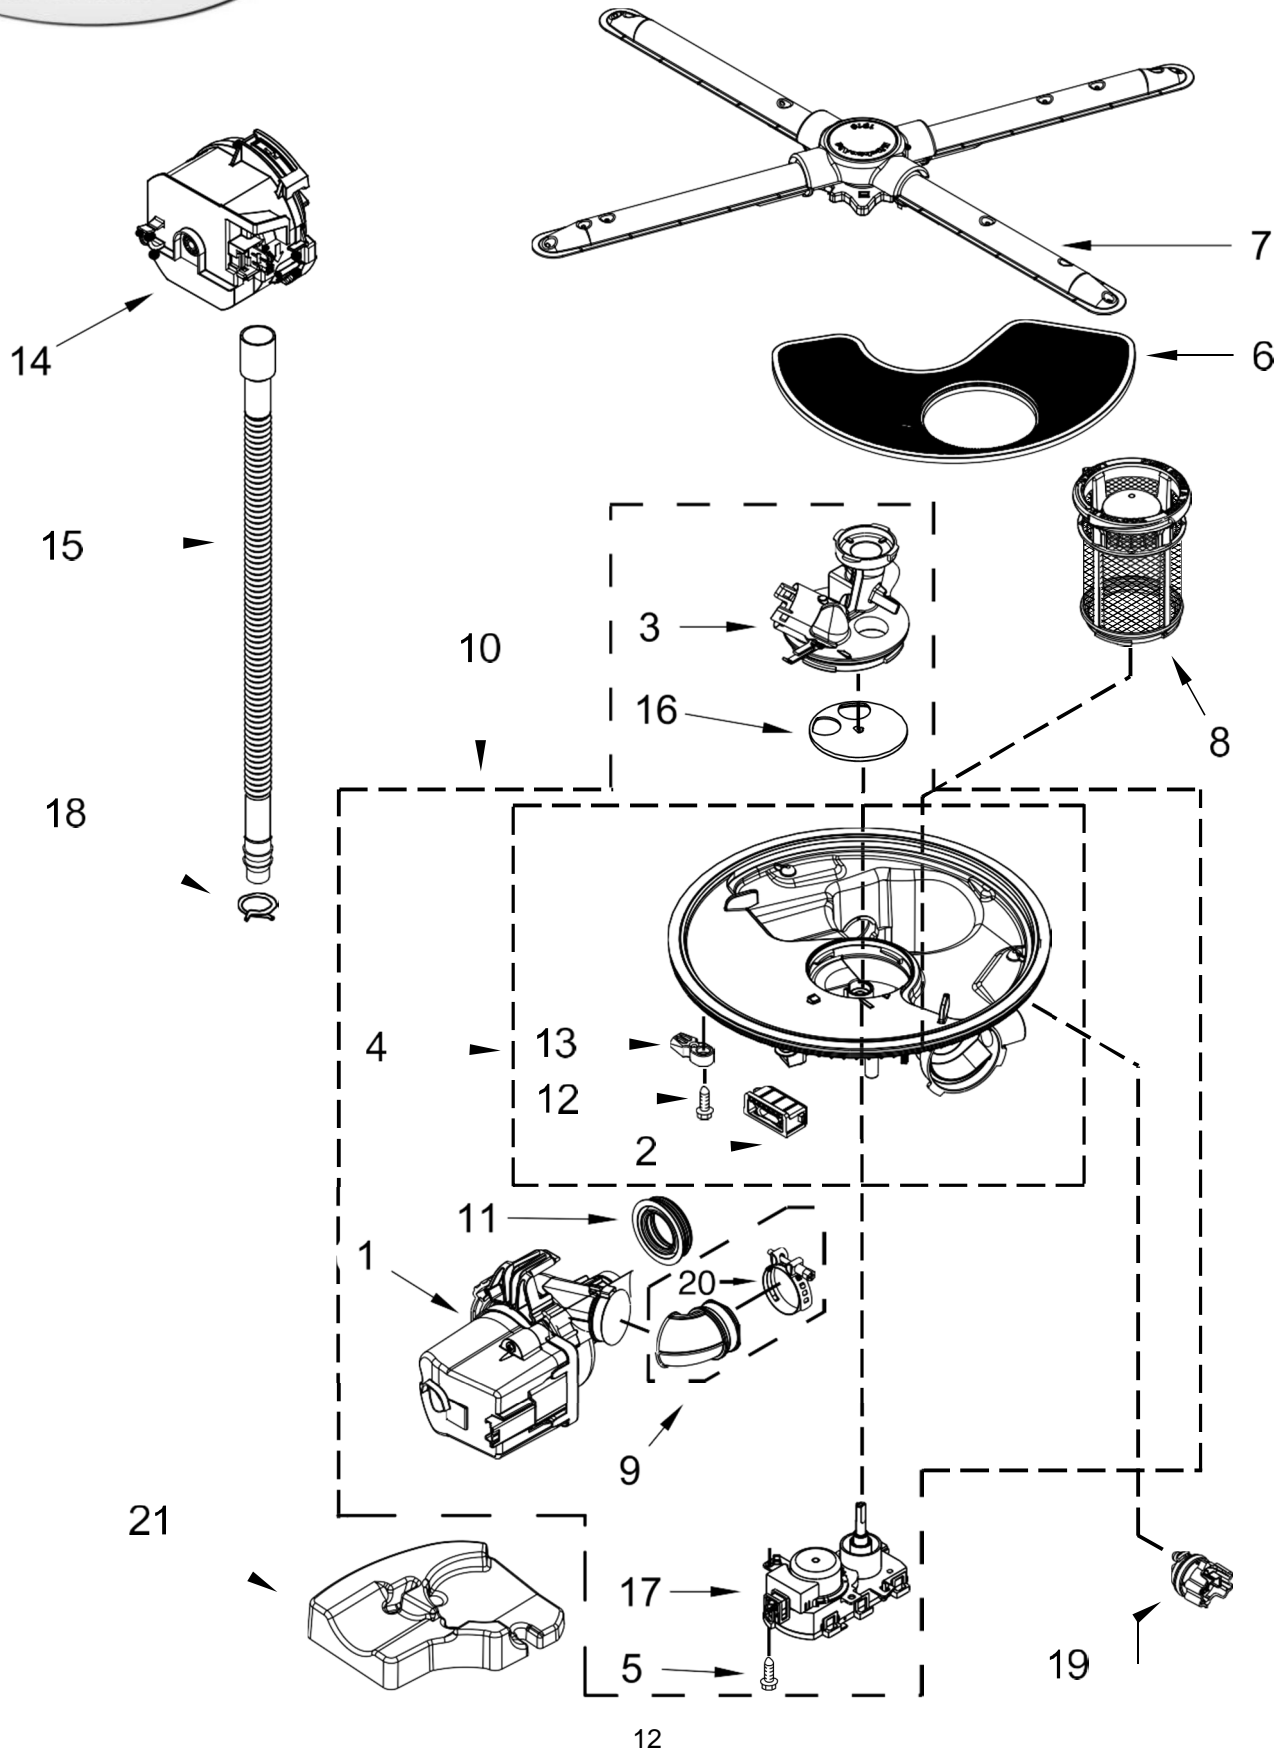

Distribuidor Autorizado

SurteRápido.com

Venta de Refacciones
Electrodomesticas

LAVAVAJILLAS KDTE234GPS1