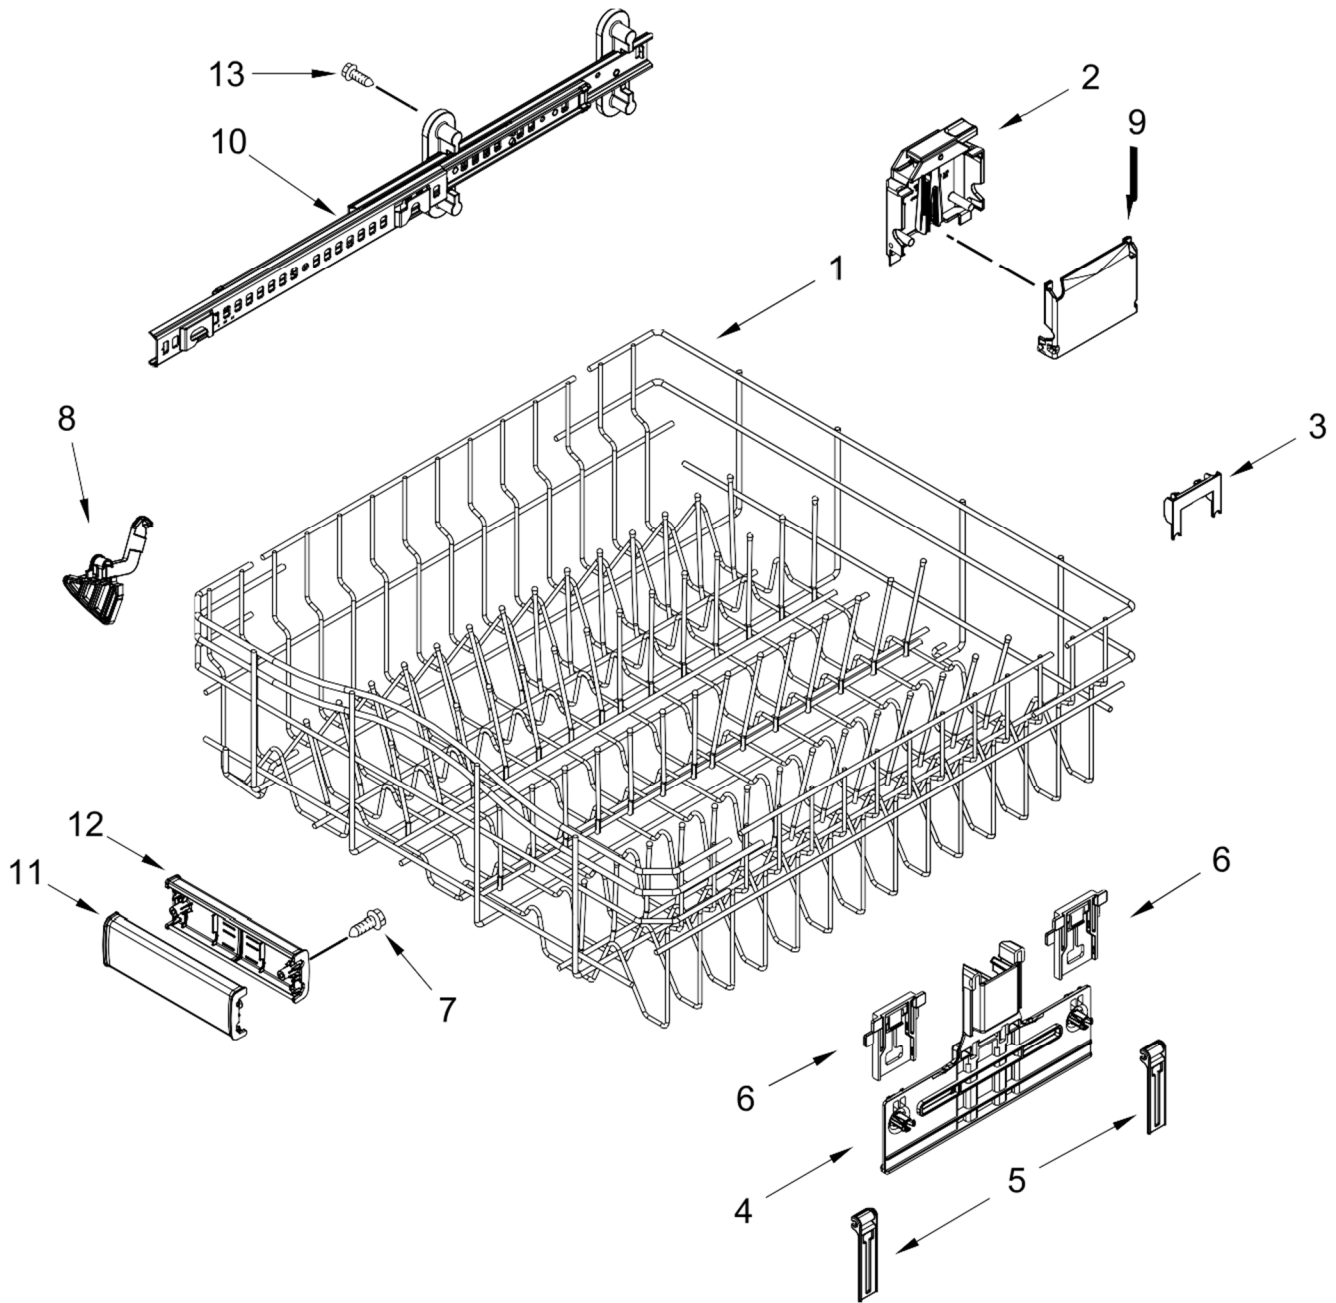

LAVAVAJILLAS KDTE234GPS1