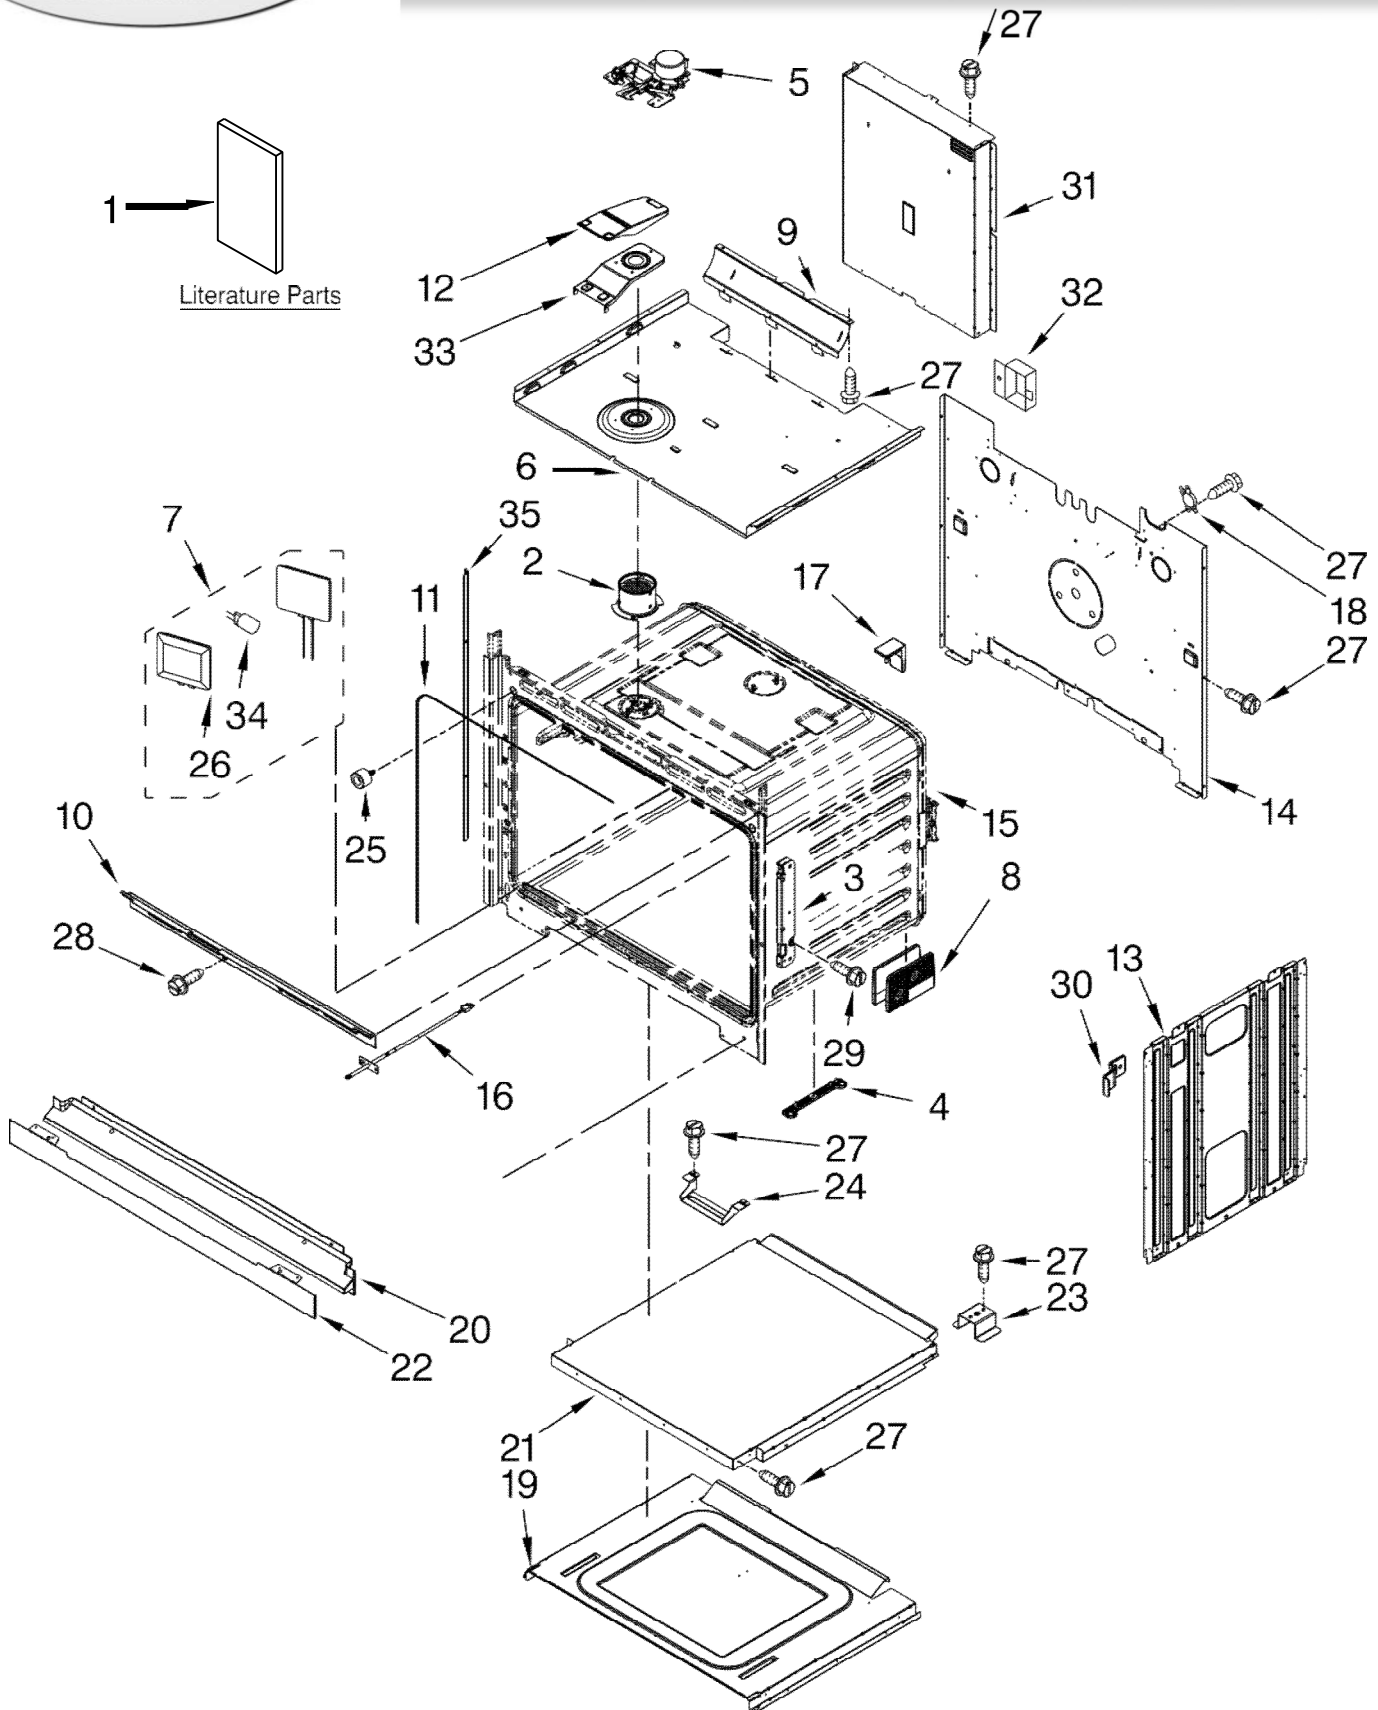

REFRIGERADOR KEBK101BBL00

ORDERING INFORMATION REFER TO PARTS PRICE FOR

Part No. W10504449 Rev. B

REFRIGERADOR KEBK101BBL00

Illus. No.	Part No.	DESCRIPTION
1		Literature Parts Installation Instructions
	W10351242	English
	W10075750	French
	W10351318	Undercounter, Installation Instructions
	W10354193	Use & Care Guide
	W10492435	Tech Sheet
2	W10282946	Tube, Cavity Vent
3	W10282975	Receiver, Hinge
4	W10318220	Spacer, Base
5	W10314880	Latch, Motorized
6	W10282980	Top, Chassis
7	W10519866	Light, Oven
8	7101P633-60	Foot, Base
9	W10351258	Bracket, Blower Deflector
10	W10283036	Vent, Top 30"
11	W10282960	Gasket
12	W10282985	Exhaust, Vent Cover

Illus. No.	Part No.	DESCRIPTION
13	W10318190	Side, Chassis
14	W10282990	Back, Chassis
15		Liner, Oven (Not Serviceable)
16	7430P043-60	Sensor
17	W10323551	Bumper, Rail
18	4449751	Thermostat
19	W10282900	Base, Chassis
20		Assembly, Bottom Vent
	W10351275	Black
	W10327374	Stainless
21	W10283008	Chassis, Bottom Duct
22		Trim, Bottom Vent
	W10351236	Black
	W10327377	Stainless
23	W10213759	Support, Air Channel
24	W10351308	Chassis, Bottom Duct Spacer
25	W10351278	Bumper & Screw
26	W10472386	Lens, Light

Illus. No.	Part No.	DESCRIPTION
27	7101P426-60	Screw
28	4450038	Screw
29	W10254050	Screw
30	W10347649	Spacers, Front
31	W10318196	Chassis, Back Duct Upper
32	8285593	Cover, Connector
33	W10282984	Base, Exhaust Vent
34	W10472384	Bulb, Light
35		Trim, Side
	W10504412	Black (Left)
	W10504411	Black (Right)

**FOLLOWING PARTS
NOT ILLUSTRATED**

INSULATION

W10282942 Insulation, Wrap
W10282944 Insulation, Cavity