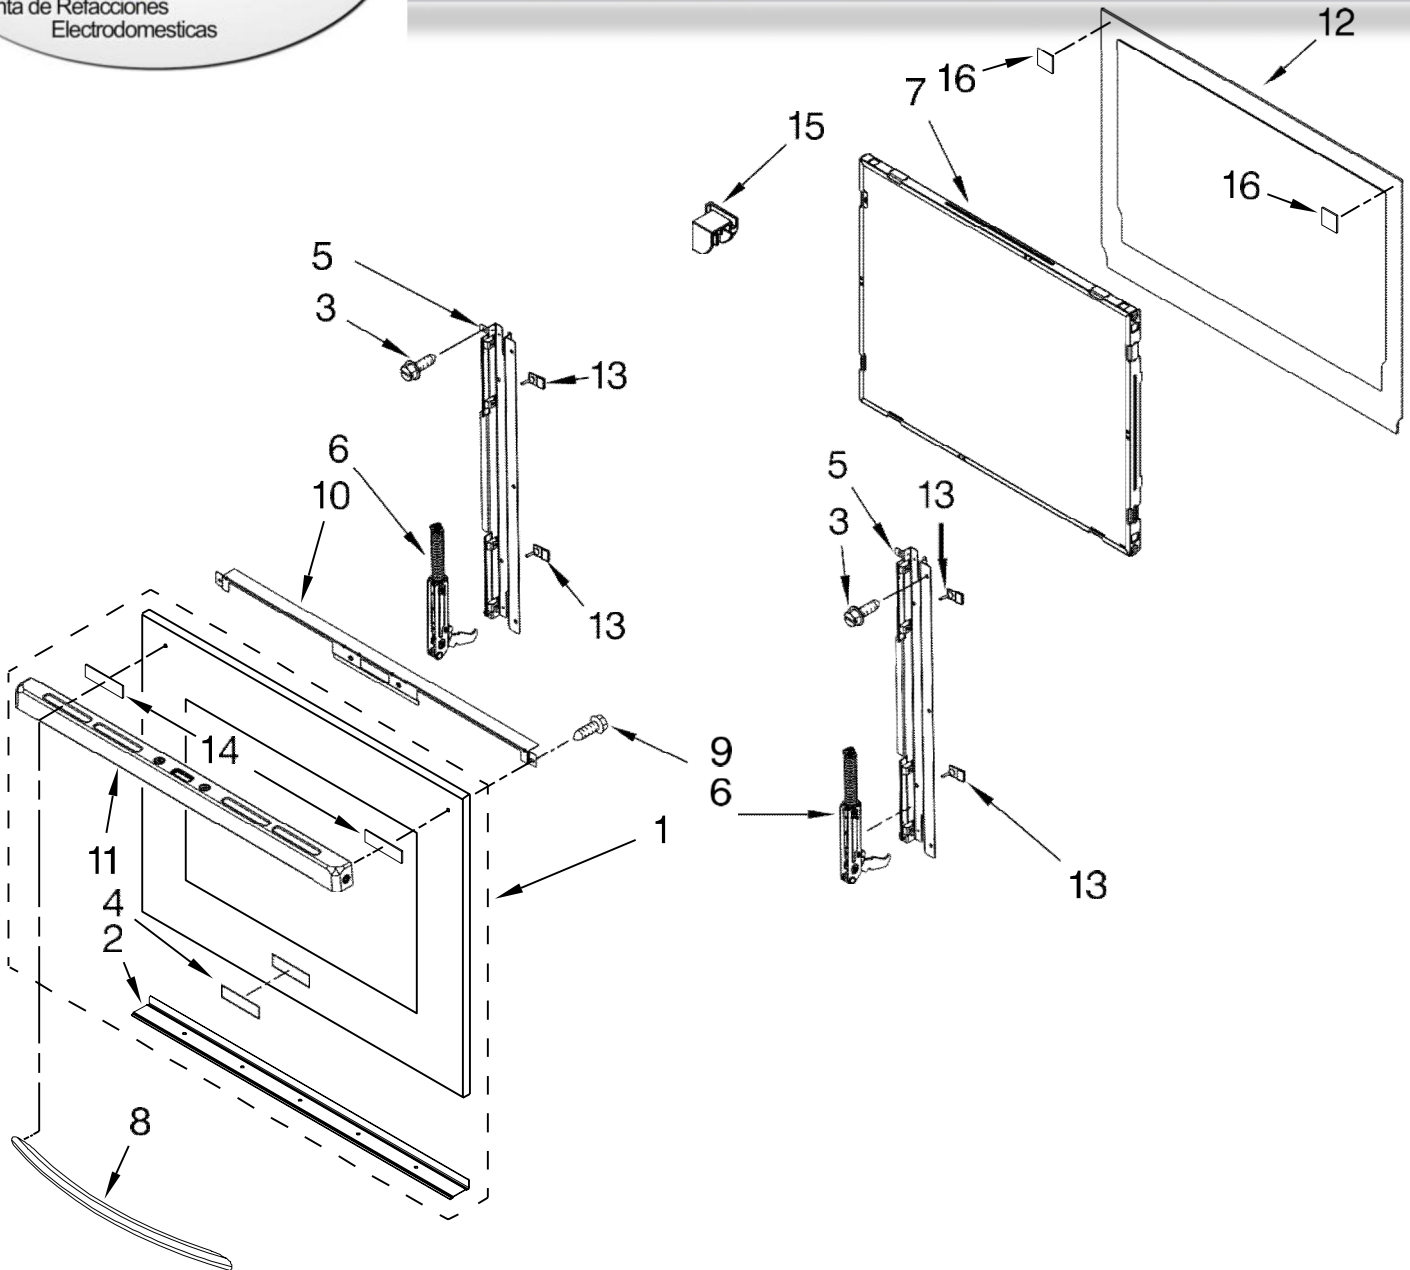

REFRIGERADOR KEBK101BBL00

Illus. No.	Part No.	DESCRIPTION	Illus. No.	Part No.	DESCRIPTION	Illus. No.	Part No.	DESCRIPTION
1		Assembly, Window Pack	5		Rail, Door Side Right	10	W10502539	Bracket, Upper, Glass
	W10358180	Black		W10284278	Right	11	W10416257	Vent, Door Top
	W10358179	Stainless		W10284279	Left	12	W10284913	Liner, Door
2	W10502555	Bracket, Lower Door	6	W10419877	Hinge, Door	13	W10323551	Bumper, Rail
3	7101P653-60	Screw	7	W10347598	Assembly, Inner Glass	14	W10517440	Spacer
4		Badge	8		Door Handle	15		Bracket, Door Side
	W10243392	Black		W10284916	Black		W10284283	Right
	W10243391	Stainless		W10289076	Stainless		W10284284	Left
			9	8533988	Screw	16	W10517428	Spacer

FOR ORDERING INFORMATION REFER TO PARTS PRICE LIST