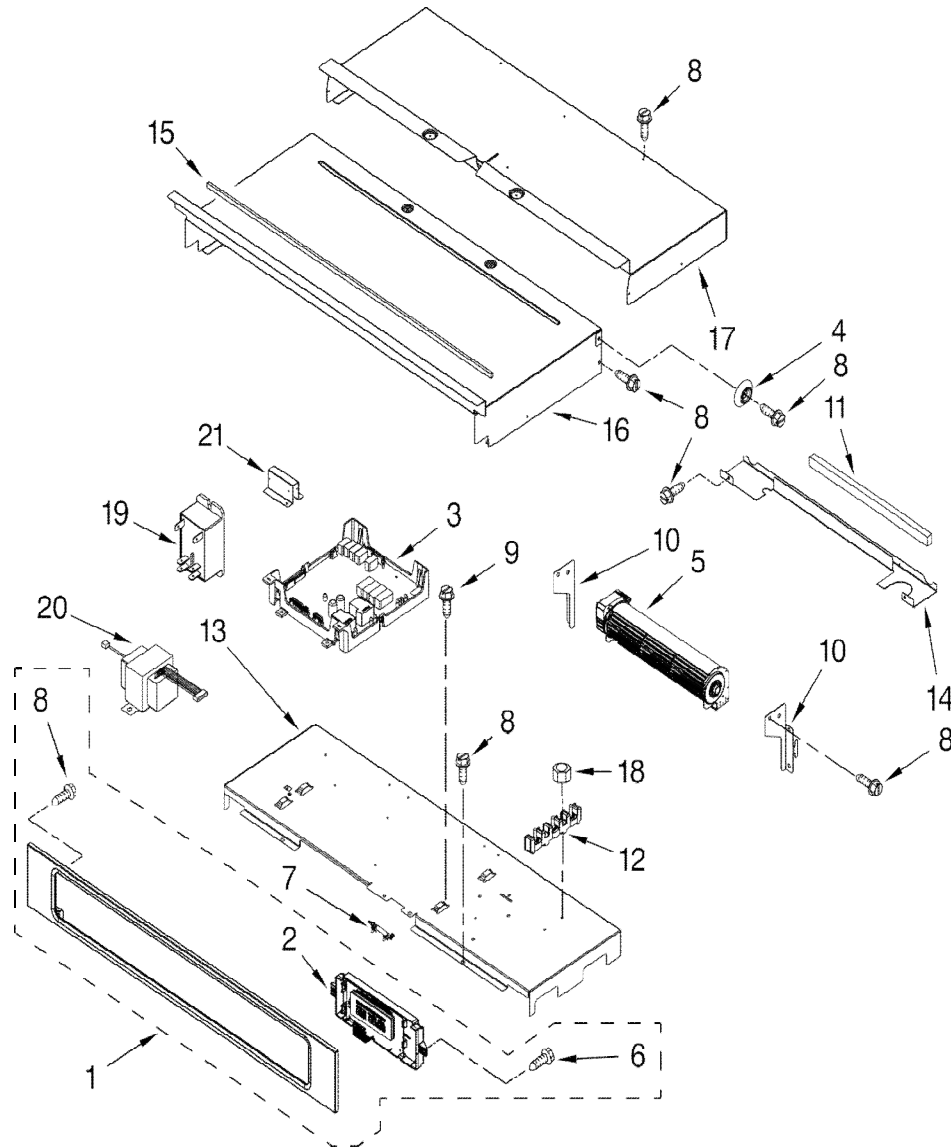

REFRIGERADOR KEBK101BBL00

Illus. No.	Part No.	DESCRIPTION
1		Assembly, Control Panel (Includes Overlay) W10365986 Black W10365985 Stainless
2	W10317347	Board, Display
3	W10317343	Board, GOC
4	W10363824	Spacer, Lateral
5	W10260254	Blower
6	7101P403-60	Screw
7	W10436434	Fuse, Thermal

Illus. No.	Part No.	DESCRIPTION
8	7101P426-60	Screw
9	7101P434-60	Screw
10		Bracket, Blower W10351257 Left W10283078 Right
11	4451758	Block, Foam
12	7401P038-60	Block, Terminal
13	W10347650	Tray, Electronic
14	W10504027	Chassis, Divider Back
15	W10351292	Gasket, Rubber

Illus. No.	Part No.	DESCRIPTION
16	W10318192	Chassis, Cover Top Front 30"
17	W10318194	Chassis, Cover Top Back 30"
18	7103P027-60	Nut, Terminal Block
19	9752759	Relay
20	W10354052	Transformer, Control
21	W10347585	Bracket, Relay

FOR ORDERING INFORMATION REFER TO PARTS PRICE LIST