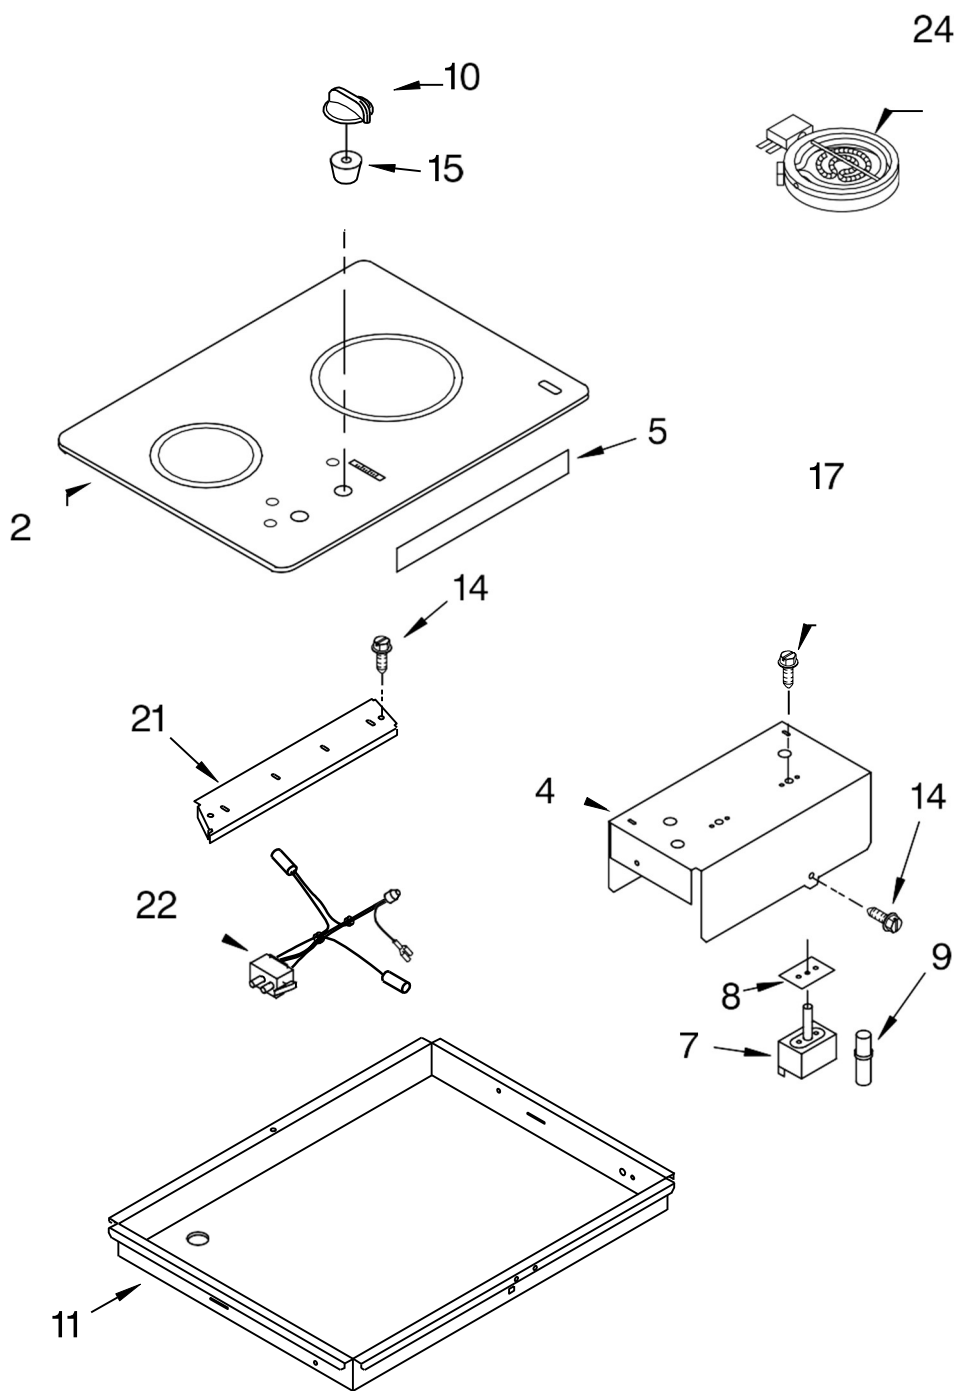

# PARRILLA KECC056RBL00

<b>Illus. No.</b>	<b>Part No.</b>	<b>DESCRIPTION</b>
1		Literature Parts
	8286066	Installation Instructions
	3192609	Wiring Diagram
	8286067	Use & Care Guide
	3191638	Safer Cooking Tips
	8286226	Energide Label
2		Cooktop, Glass
	8286231	Black
3	246119	Screw
4	3192702	Bracket, Switch Mounting
5	4457298	Foam, Seal
6	9759094	Spring Locator (8)
7		Switch, Infinite
	3191050	Use W/1700W
		Right Rear Burner
	3191049	Use W/1400W
		Left Rear Burner
8	3192439	Seal, Switch Shaft
9	3193012	Light, Indicator
10		Knob, Control (2)
	9750372FF	Black
	9750372FW	White
	9750372FC	Biscuit
11	4456957	Box, Burner
12	4455917	Bracket, Mounting
	3400093	Screw
14	3196537	Screw
15	8285469	Seal, Switch (2)
17	311865	Screw
21	3192721	Rail, Element
22	3192612	Lamp, Hot Surface Indicator
24		Element, Surface
	8523698	1200W Right Front
	8523696	1800W Right Rear
	3183956	Seal, Switch Cover