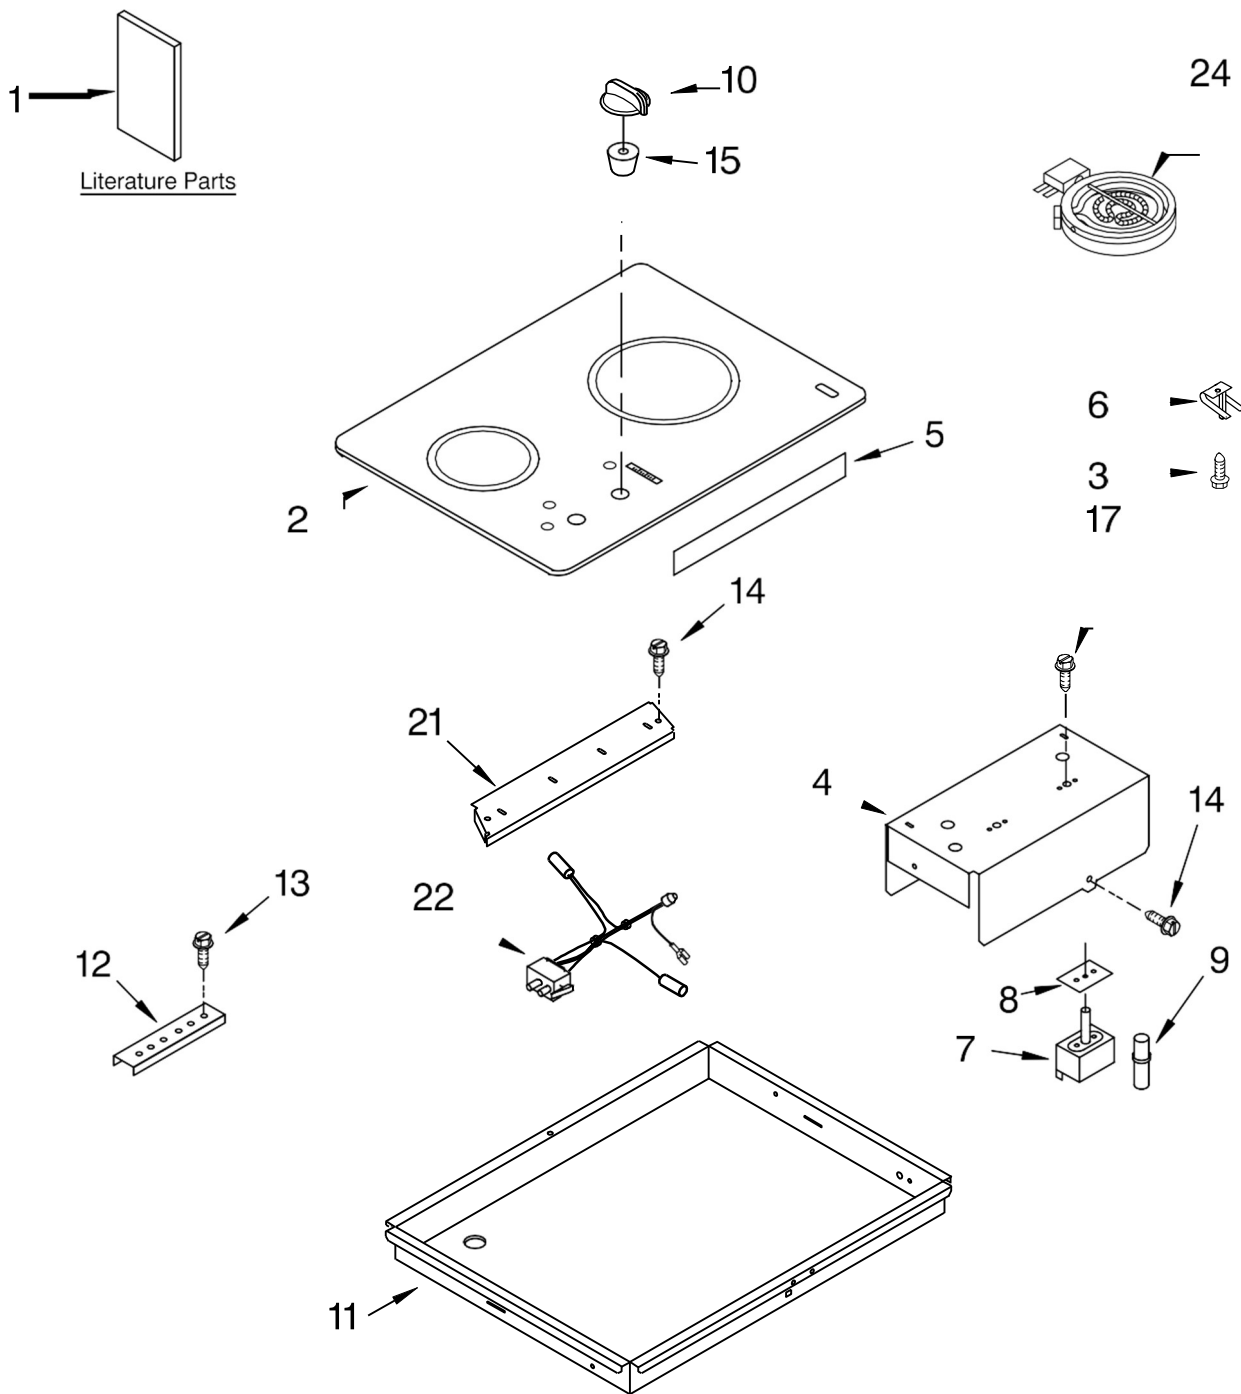

# PARRILLA KECC056RBL01

# PARRILLA KECC056RBL01

Illus. No.	Part No.	DESCRIPTION
1		Literature Parts
	8286066	Installation Instructions
	3192609	Wiring Diagram
	8286608	Use & Care Guide
		Safer Cooking Tips
	3191638	English
	9759133	French
	8286226	Energy Guide Lbl
2		Cooktop, Glass
	8286231	Black
3	246119	Screw
4	3192702	Bracket, Switch Mounting
5	4457298	Foam, Seal
6	9759094	Spring Locator (8)
7		Switch, Infinite
	3191050	Use W/1700W Right Rear Burner
	3191049	Use W/1400W Left Rear Burner
8	3192439	Seal, Switch Shaft
9	3193012	Light, Indicator
10		Knob, Control (2)
	9750372FF	Black
	9750372FW	White
	9750372FC	Biscuit
11	4456957	Box, Burner
12	4455917	Bracket, Mounting
13	3400093	Screw
14	3196537	Screw
15	8285469	Seal, Switch (2)
17	311865	Screw
21	3192721	Rail, Element
22	3192612	Lamp, Hot Surface Indicator
24		Element, Surface
	8523698	1200W Right Front
	8523696	1800W Right Rear
	3183956	Seal, Switch Cover

---

**FOLLOWING PARTS  
NOT ILLUSTRATED**

---

**SPLICING WIRES--25FT.****LENGTH**

242828	Wire, Black 12 Ga. 150°C
242820	Wire, Black 14 Ga. 150°C
242822	Wire, Blue 14 Ga. 150°C
242830	Wire, Brown 14 Ga. 200°C
242823	Wire, Green 14 Ga. 150°C
242824	Wire, Orange 14 Ga. 150°C
242825	Wire, Red 14 Ga. 150°C
242831	Wire, Red 14 Ga. 200°C
242827	Wire, Yellow 14 Ga. 150°C

**ACCESSORY PARTS**

3191048 Cleaner, Glass

**WIRING HARNESS PARTS**

4457254	Wiring Harness Surface Unit
98997	Clip, Harness
3400015	Screw, Ground
4456511	Conduit