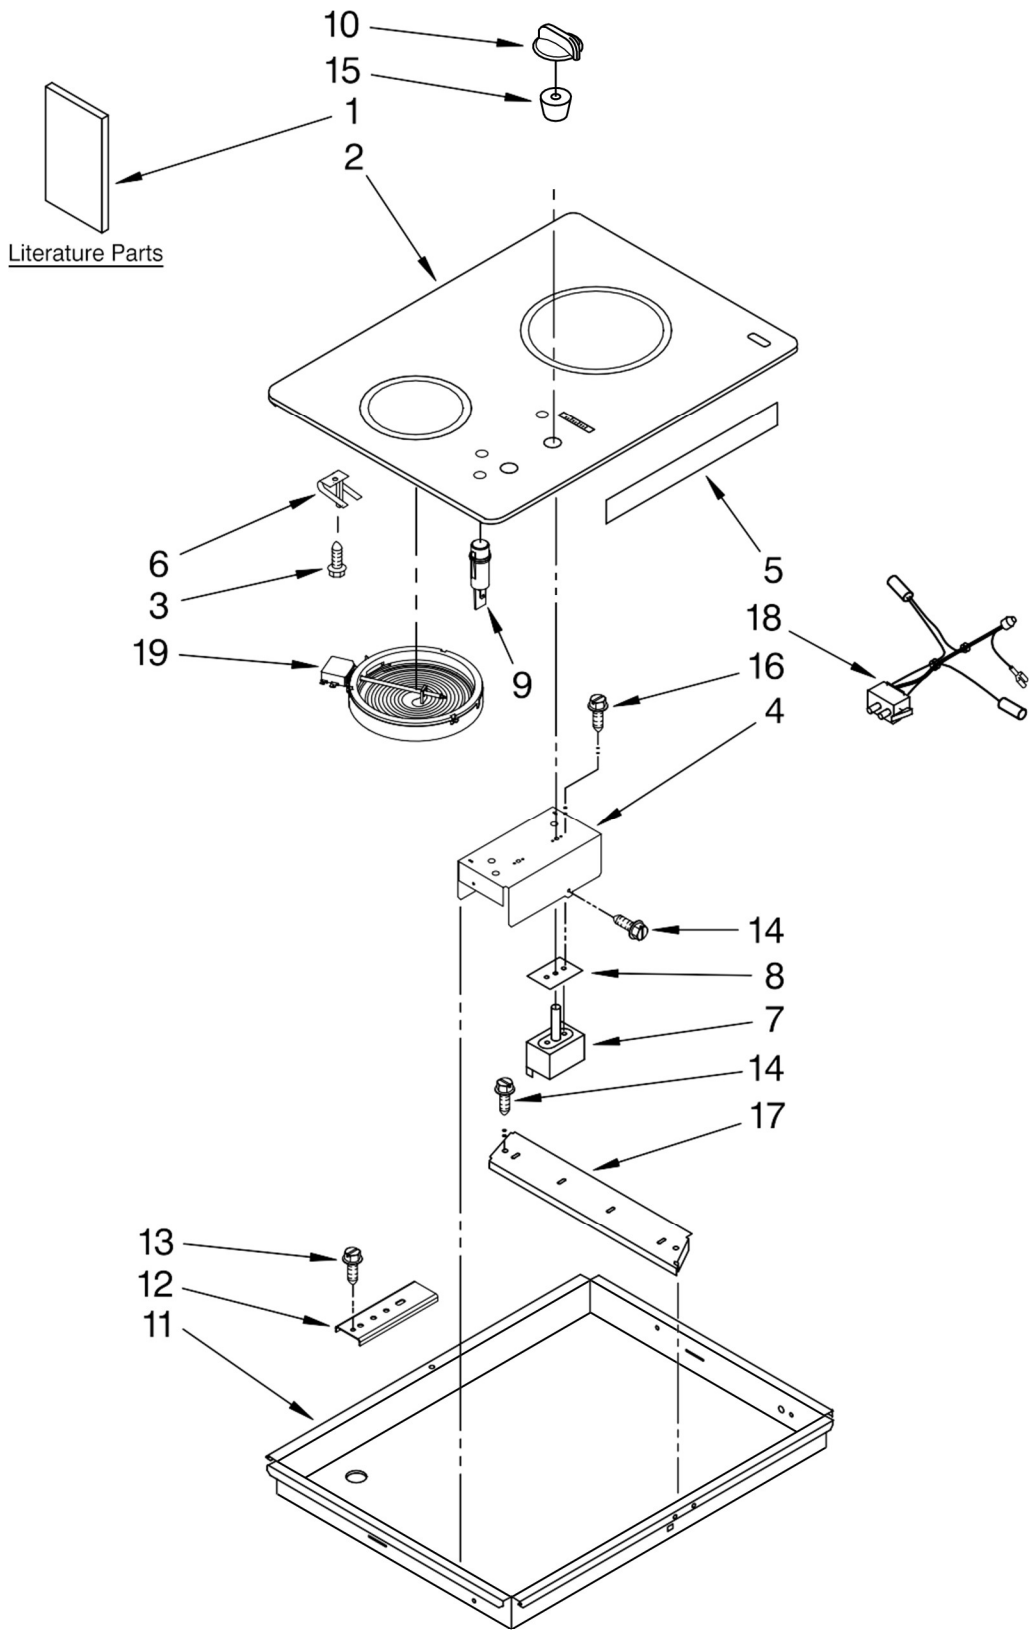

# PARRILLA KECC056RBL03

<b>Illus. No.</b>	<b>Part No.</b>	<b>DESCRIPTION</b>
1		Literature Parts
	8286066	Installation Instructions
	3192609	Wiring Diagram
	W10162162	Use & Care Guide
	9762761	Safer Cooking Tips
	W10065852	English French
2	8286989	Cooktop, Glass
3	246119	Screw
4	3192702	Bracket, Switch Mounting
5	4457298	Foam, Seal
6	9759094	Spring Locator (4)
7		Switch, Infinite
	3191049	1200w/Front Burner
	3191050	1800w/Rear Burner
8	3192439	Seal, Limiter
9	3193012	Light, Indicator
10		Knob, Control (2)
	9750372FF	Black
	9750372FW	White
	9750372FC	Biscuit
11	8286988	Box, Burner
12	4455917	Bracket, Mounting
13	3400093	Screw
14	3196537	Screw
15	8285469	Seal, Infinite
16	311865	Screw
17	3192721	Rail, Element
18		Lamp, Hot
		Surface Indicator
		Element, Surface
		Element, Surface
19	8523698	1200W/Front Burner
	8523696	1800W/Rear Burner
	3183956	Seal, Switch Cover

**FOLLOWING PARTS  
NOT ILLUSTRATED**

**Miscellaneous**

4455364 Bracket, Support

**Illus. Part**  
**No. No. DESCRIPTION**

---

**FOLLOWING PARTS  
NOT ILLUSTRATED**

---

**SPLICING WIRES--25FT.**

**LENGTH**

242828	Wire, Black 12 Ga. 150°C
242820	Wire, Black 14 Ga. 150°C
242822	Wire, Blue 14 Ga. 150°C
242830	Wire, Brown 14 Ga. 200°C
242823	Wire, Green 14 Ga. 150°C
242824	Wire, Orange 14 Ga. 150°C
242825	Wire, Red 14 Ga. 150°C
242831	Wire, Red 14 Ga. 200°C
242827	Wire, Yellow 14 Ga. 150°C

**WIRING HARNESS PARTS**

4457254	Harness, Main
98997	Clip, Harness
3400015	Screw, Ground
4456511	Conduit
3196160	Screw