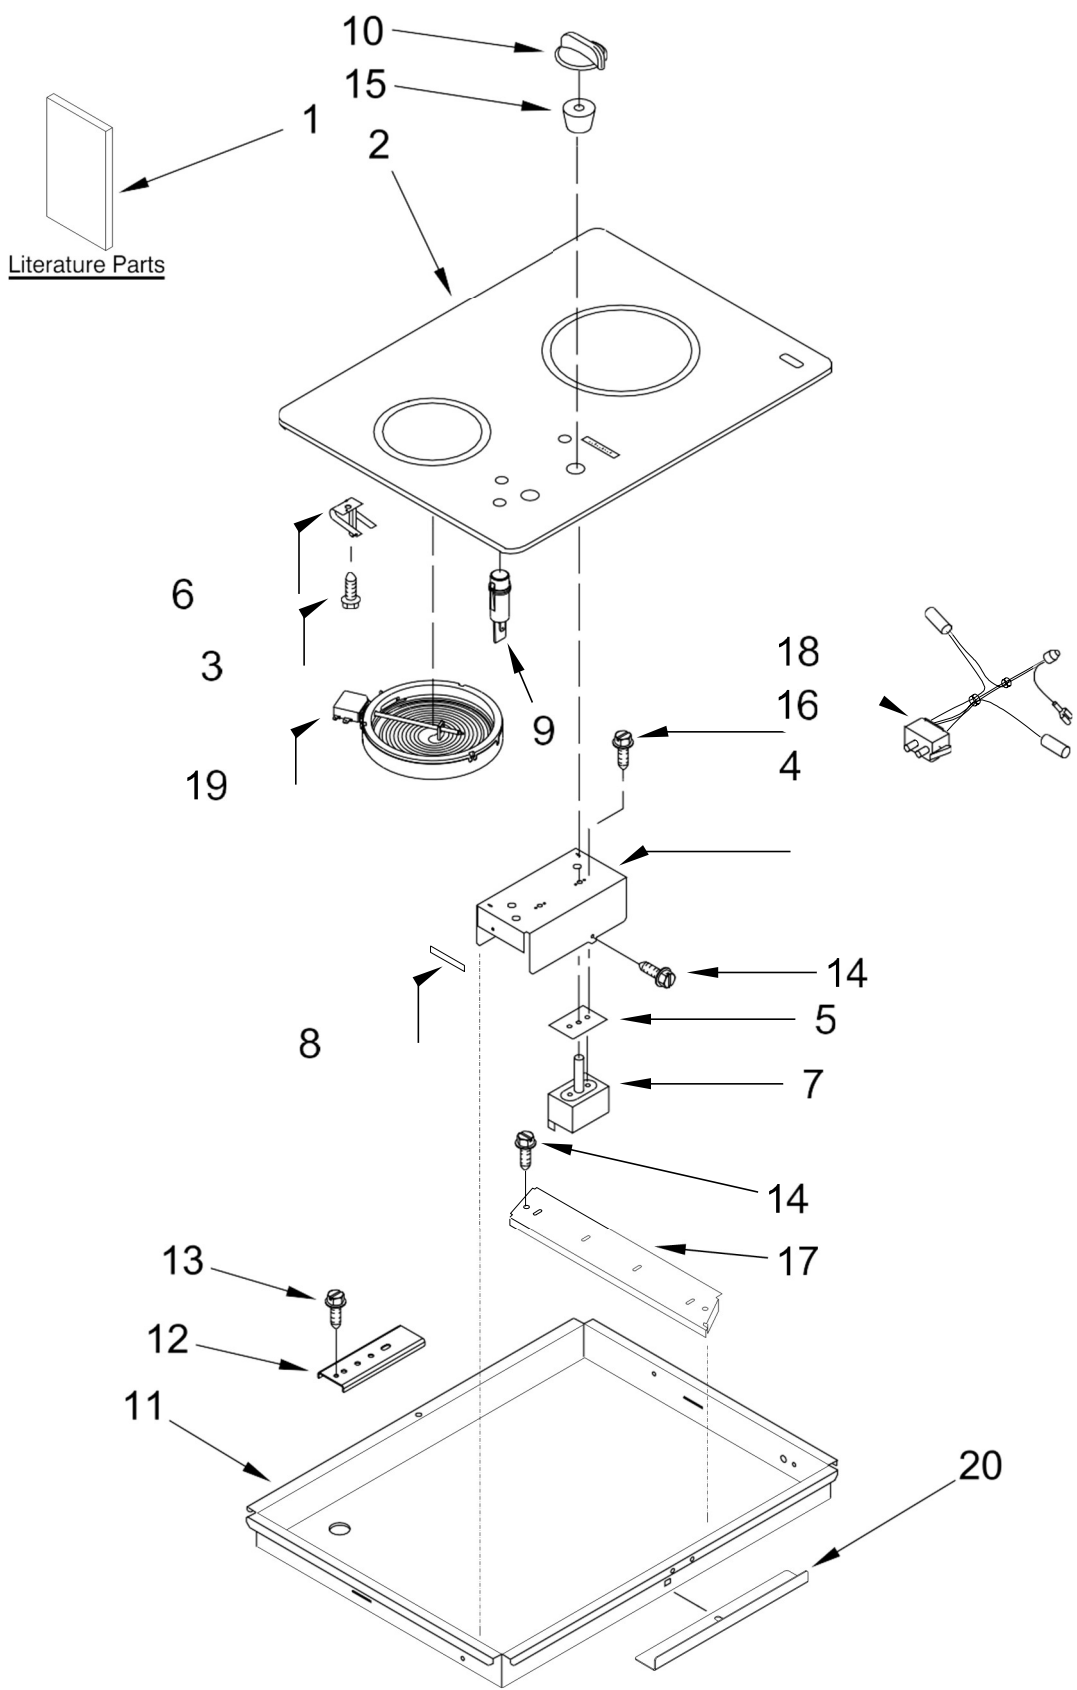

# PARRILLA KECC056RBL05

# PARRILLA KECC056RBL05

<u>Illus. No.</u>	<u>Part No.</u>	<u>Description</u>
1		Literature Parts
	8286066	Instructions, Installation
	3192609	Wiring Diagram
	W10162162	Use & Care Guide
	9762761	Tips, Safe Cooking (English)
	W10065852	Tips, Safe Cooking (French)
	8304571	Instructions, Undercounter Cooktop, Glass
2	W10566742	Black
3	246119	Screw
4	W10414006	Bracket, Mounting
5	3183956	Seal, Switch Cover
6	9759094	Spring, Locator

<u>Illus. No.</u>	<u>Part No.</u>	<u>Description</u>
7	3191049	Switch, Infinite (Front)
	3191050	Switch, Infinite (Rear)
8	3192439	Seal, Limiter
9	3193012	Light, Indicator
10		Knob, Control
	9750372FF	Black
11	8286988	Box, Burner
12	4455917	Bracket, Cooktop Mounting
13	3400093	Screw
14	3196537	Screw
15		Grommet
	8285469	Black
16	7101P309-60	Screw

<u>Illus. No.</u>	<u>Part No.</u>	<u>Description</u>
17	3192721	Rail, Element Support
18	3192612	Lamp, Hot Surface Indicator
19	8273994	Element (1200W) (Front)
	8273993	Element (1800W) (Rear)
20	4455364	Bracket, Support
		FOLLOWING PARTS NOT ILLUSTRATED
	8286642	Tape, Foam
	W10631476	Harness, Main
	98997	Clip
	3400015	Screw, Grounding
	W10742186	Assembly, Conduit