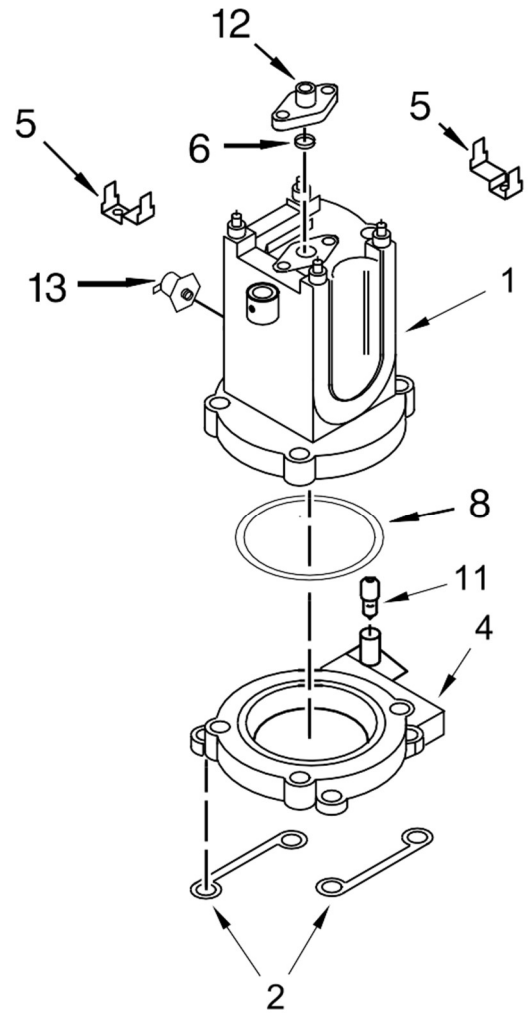

MÁQUINA DE EXPRESO LÍNEA PRO

Distribuidor Autorizado

Venta de Refacciones
Electrodomesticas

MÁQUINA DE EXPRESO LÍNEA PRO

<u>Illus.</u> <u>No.</u>	<u>Part No.</u>	<u>Description</u>
1	W10756707	Boiler Assembly, Coffee/Steam
2	W10756673	Gasket, Insulating
3	W10756843	Support, Gauge Sensor (Coffee)
4	W10756841	Flange, Steam Boiler
5	W10756702	Clamp, Thermo Fuse

<u>Illus.</u> <u>No.</u>	<u>Part No.</u>	<u>Description</u>
6	W10756704	Gasket
7	W10756706	Thermostat, Coffee
8	W10756810	Gasket
9	W10756675	Pipe, Copper (Coffee)
10	W10756708	Flange, Coffee Boiler

<u>Illus.</u> <u>No.</u>	<u>Part No.</u>	<u>Description</u>
11	W10756677	Fitting, Steam Boiler Flange
12	W10756842	Body, Steam Pipe
13	W10756796	Thermostat, Steam