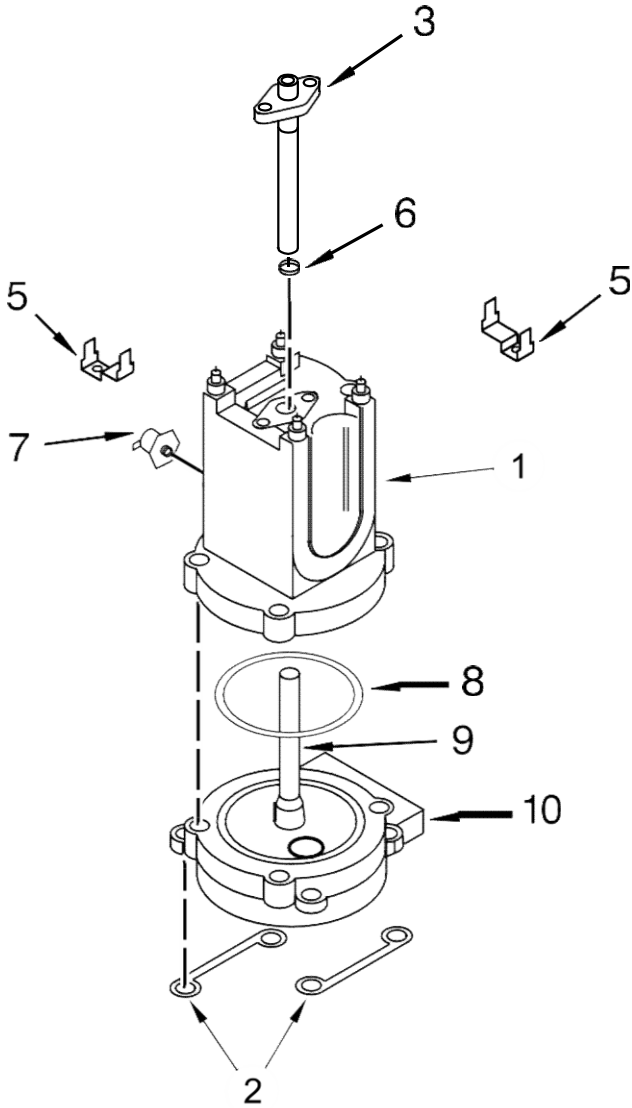

MÁQUINA DE EXPRESO LÍNEA PRO

Distribuidor Autorizado

Venta de Refacciones
Electrodomesticas

MÁQUINA DE EXPRESO LÍNEA PRO

<u>Illus.</u> <u>No.</u>	<u>Part No.</u>	<u>Description</u>
1	W10756707	Boiler Assembly, Coffee/Steam
2	W10756673	Gasket, Insulating
3	W10756843	Support, Gauge Sensor (Coffee)
4	W10756841	Flange, Steam Boiler
5	W10756702	Clamp, Thermo Fuse

<u>Illus.</u> <u>No.</u>	<u>Part No.</u>	<u>Description</u>
6	W10756704	Gasket
7	W10756706	Thermostat, Coffee
8	W10756810	Gasket
9	W10756675	Pipe, Copper (Coffee)
10	W10756708	Flange, Coffee Boiler

<u>Illus.</u> <u>No.</u>	<u>Part No.</u>	<u>Description</u>
11	W10756677	Fitting, Steam Boiler Flange
12	W10756842	Body, Steam Pipe
13	W10756796	Thermostat, Steam