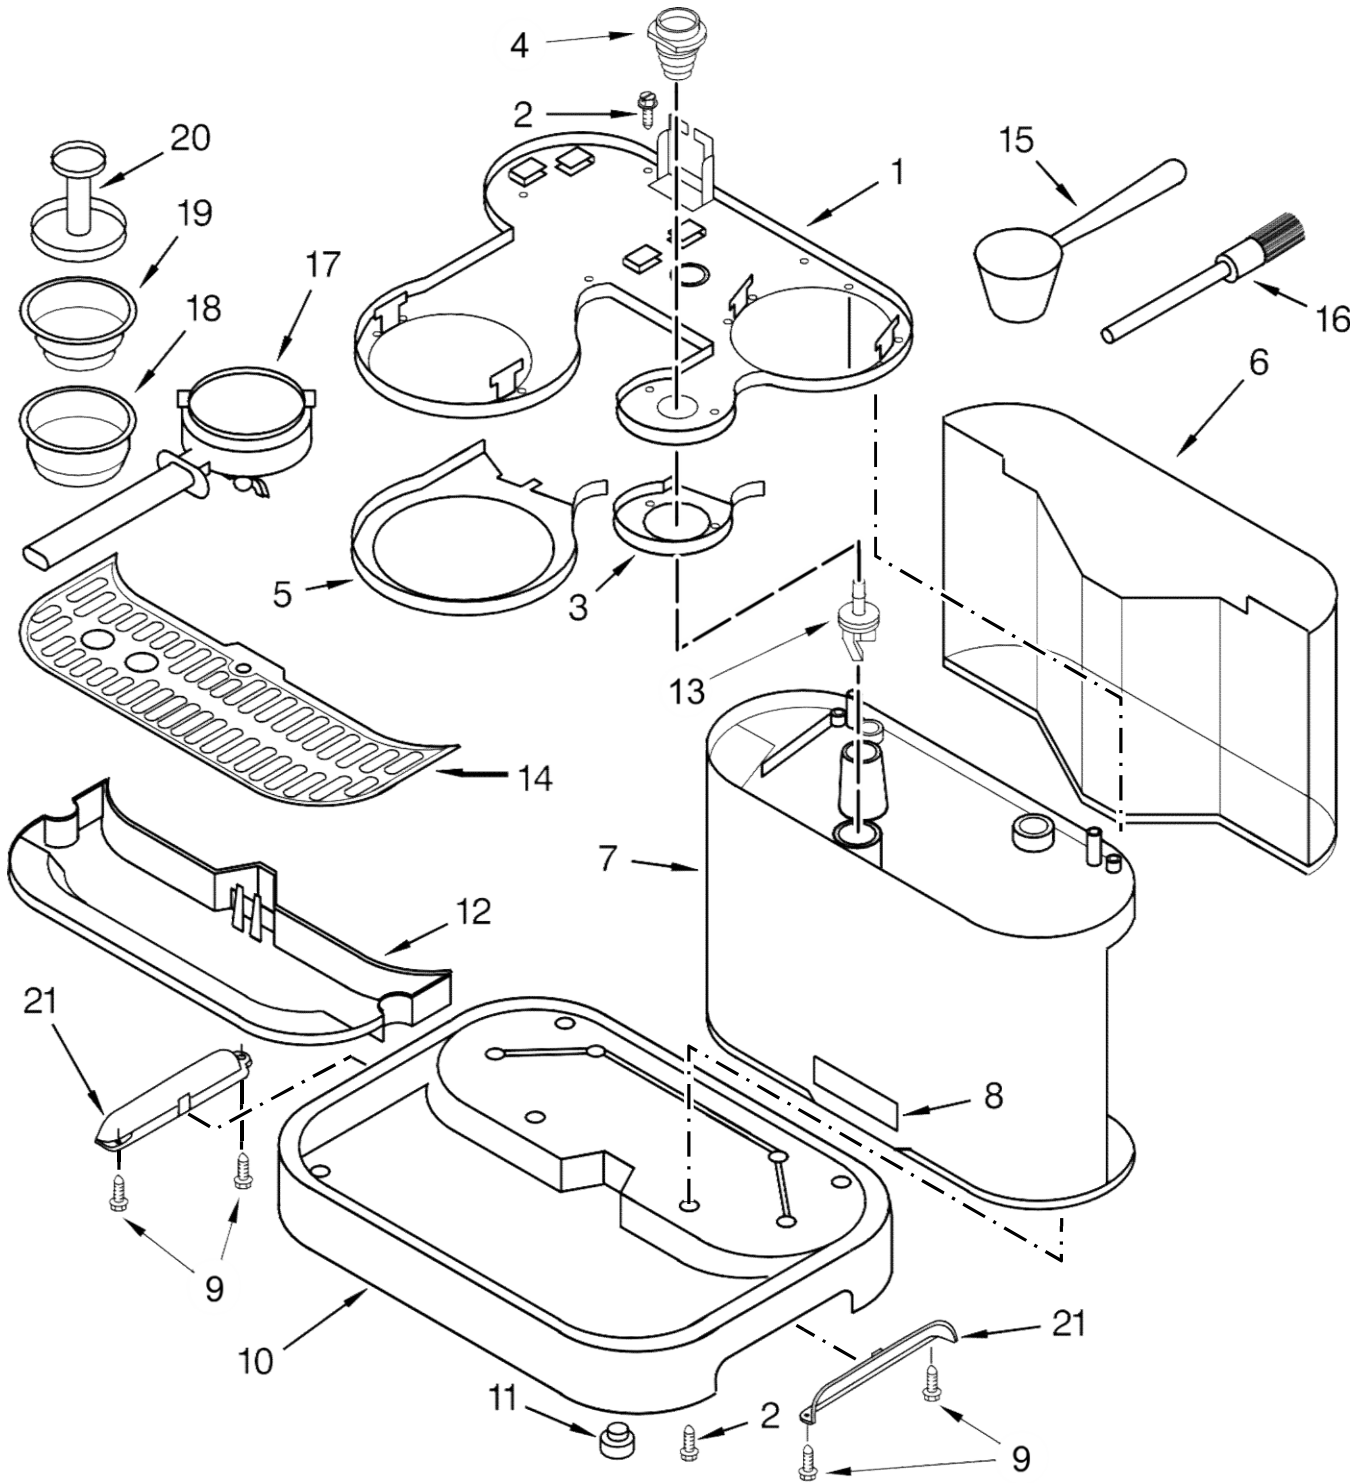

MÁQUINA DE EXPRESO LÍNEA PRO

MÁQUINA DE EXPRESO LÍNEA PRO

<u>Illus. No.</u>	<u>Part No.</u>	<u>Description</u>
1	W10756871	Plate, Cabinet
2	W10756685	Screw
3	W10756850	Trim, Steam Pod
4	W10756801	Plug, Steam Group
5	W10756815	Trim, Coffee
6	W10756840	Tank, Water
7		Body, Cabinet
	W10756824	Onyx Black
	W10756823	Medallion Silver
	W10756826	Frosted Pearl
	W10756821	Empire Red
	W10756825	Candy Apple
	W10756820	Almond Cream

<u>Illus. No.</u>	<u>Part No.</u>	<u>Description</u>
8		Nameplate
	W10756849	US/Australian
	W10756848	European
9	W10756686	Screw
10		Base Assembly
	W10756837	Onyx Black
	W10756819	Medallion Silver
	W10756839	Frosted Pearl
	W10756818	Empire Red
	W10756838	Candy Apple
	W10756817	Almond Cream
11	W10756847	Foot
12	W10756836	Drip Tray

<u>Illus. No.</u>	<u>Part No.</u>	<u>Description</u>
13	W10756802	Joint Plug, Water Discharge
14	W10756835	Grid, Drip Tray
15	W10756688	Scoop, Coffee
16	W10756691	Brush, Cleaning
17	W10756670	Holder, Filter
18	W10756698	Filter, 2-Cup
19	W10756694	Filter, 1-Cup
20	W10756693	Tamper, Coffee
21	W10756834	Handle, Base