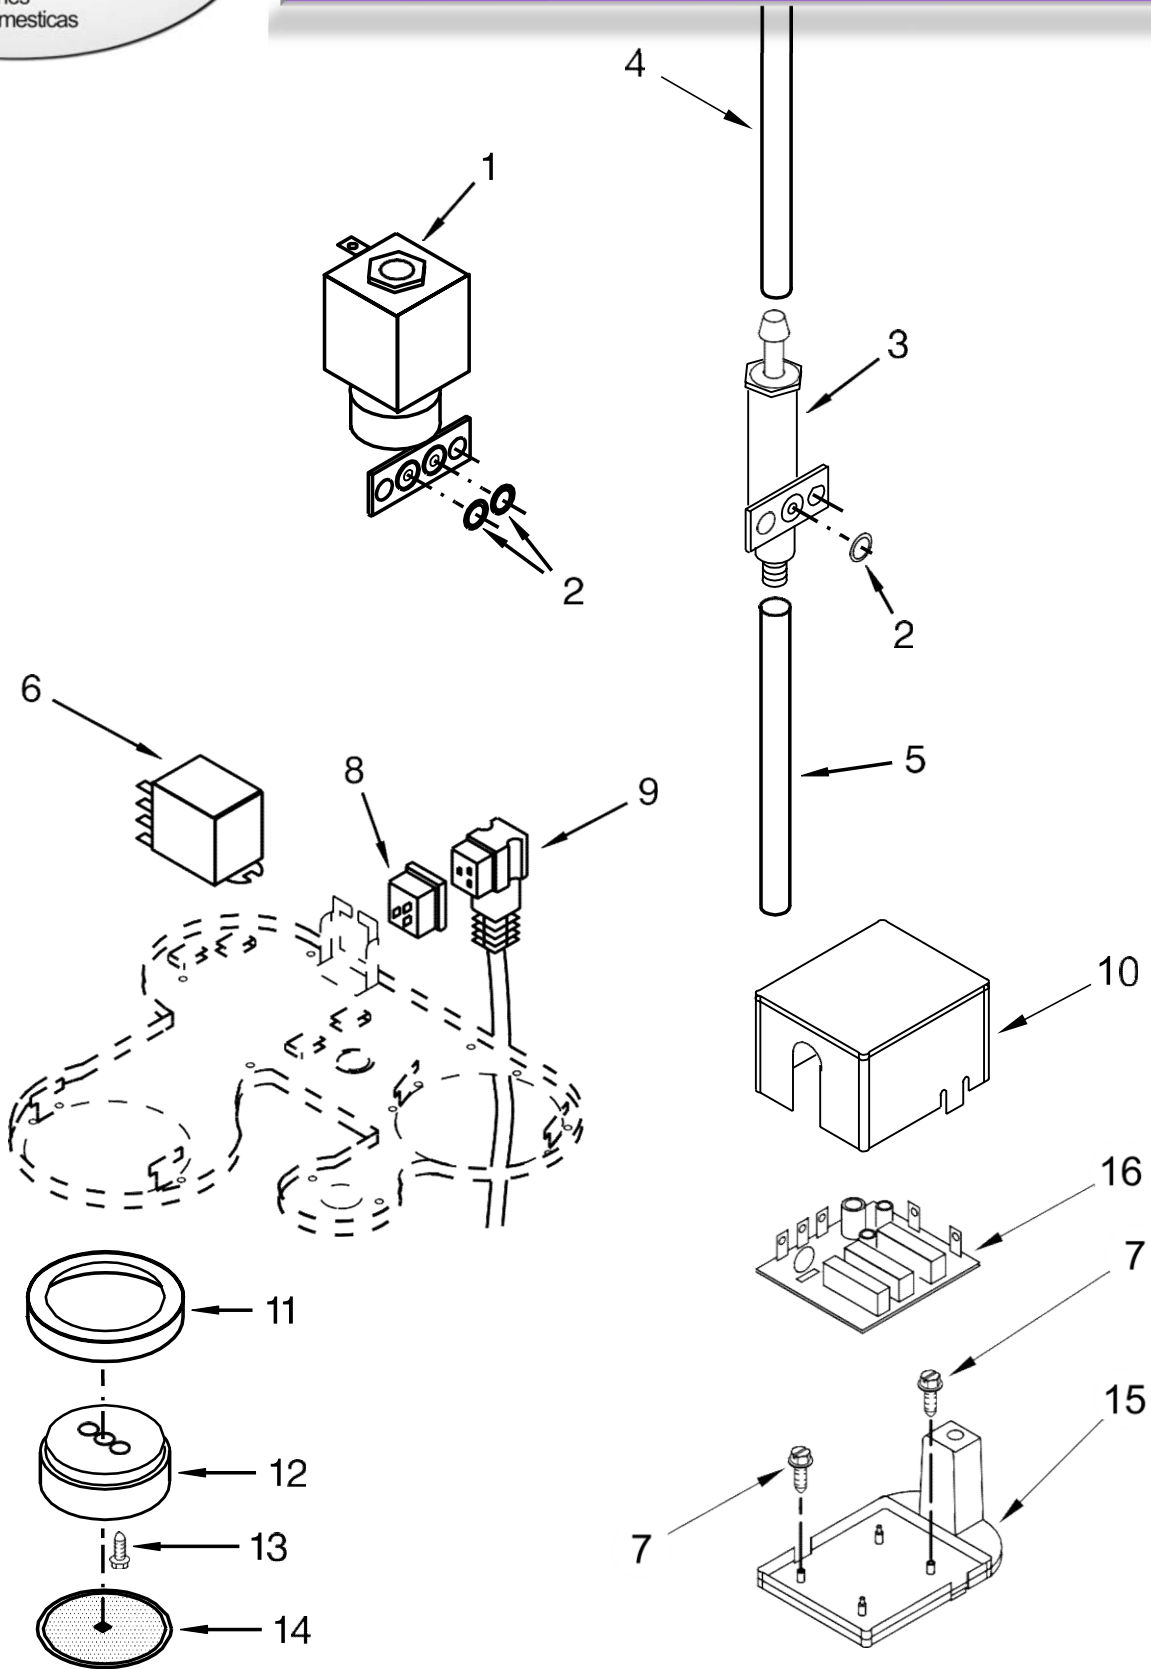

MÁQUINA DE EXPRESO LÍNEA PRO

MÁQUINA DE EXPRESO LÍNEA PRO

<u>Illus. No.</u>	<u>Part No.</u>	<u>Description</u>
1		Valve, 2 Way Solenoid
	W10756814	US
	W10756797	European/Australian
2	W10756753	Gasket
3	W10756870	Valve, Overpressure Steam
4	W10756793	Pipe Assembly, Steam Overpressure to S3 Valve
5	W10756790	Pipe Assembly
6		Relay
	W10756805	US
	W10756751	European/Australian

<u>Illus. No.</u>	<u>Part No.</u>	<u>Description</u>
7	W10756803	Screw
8	W10756798	Plug, Self Locking
9		Cord, Power
	W10756808	US
	W10756701	European
	W10756807	Australian
	W10756804	Britain
10	W10756680	Housing, PCBA
11	W10756709	Gasket
12	W10756747	Holder, Shower Disc
13	W10756748	Screw

<u>Illus. No.</u>	<u>Part No.</u>	<u>Description</u>
14	W10756750	Disc, Shower
15	W10756678	Base, PCBA
16	W10756799	PCBA
		Following Parts Not Illustrated
	W10756699	Jug, Milk