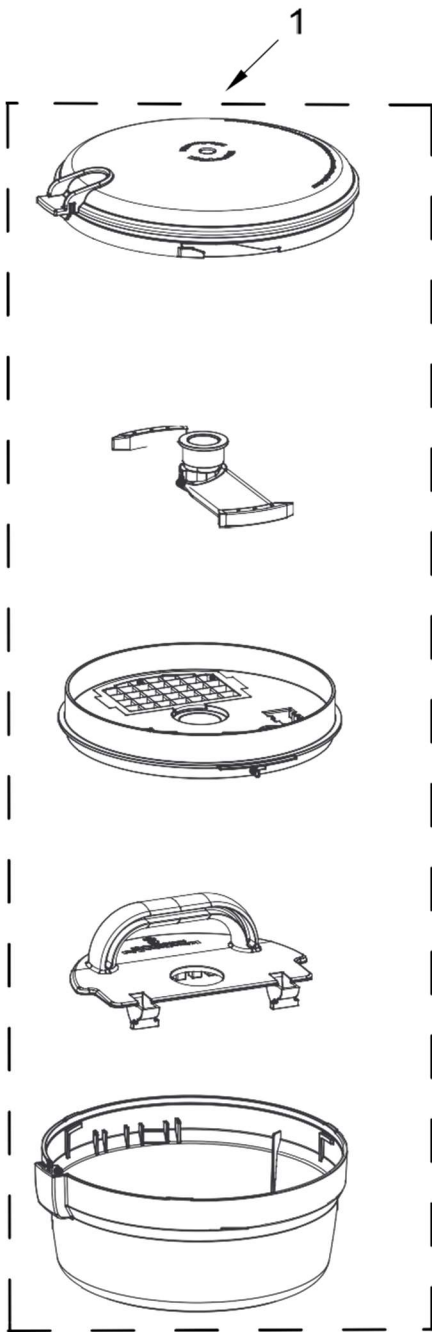

PROCESADOR DE ALIMENTOS KFP1466