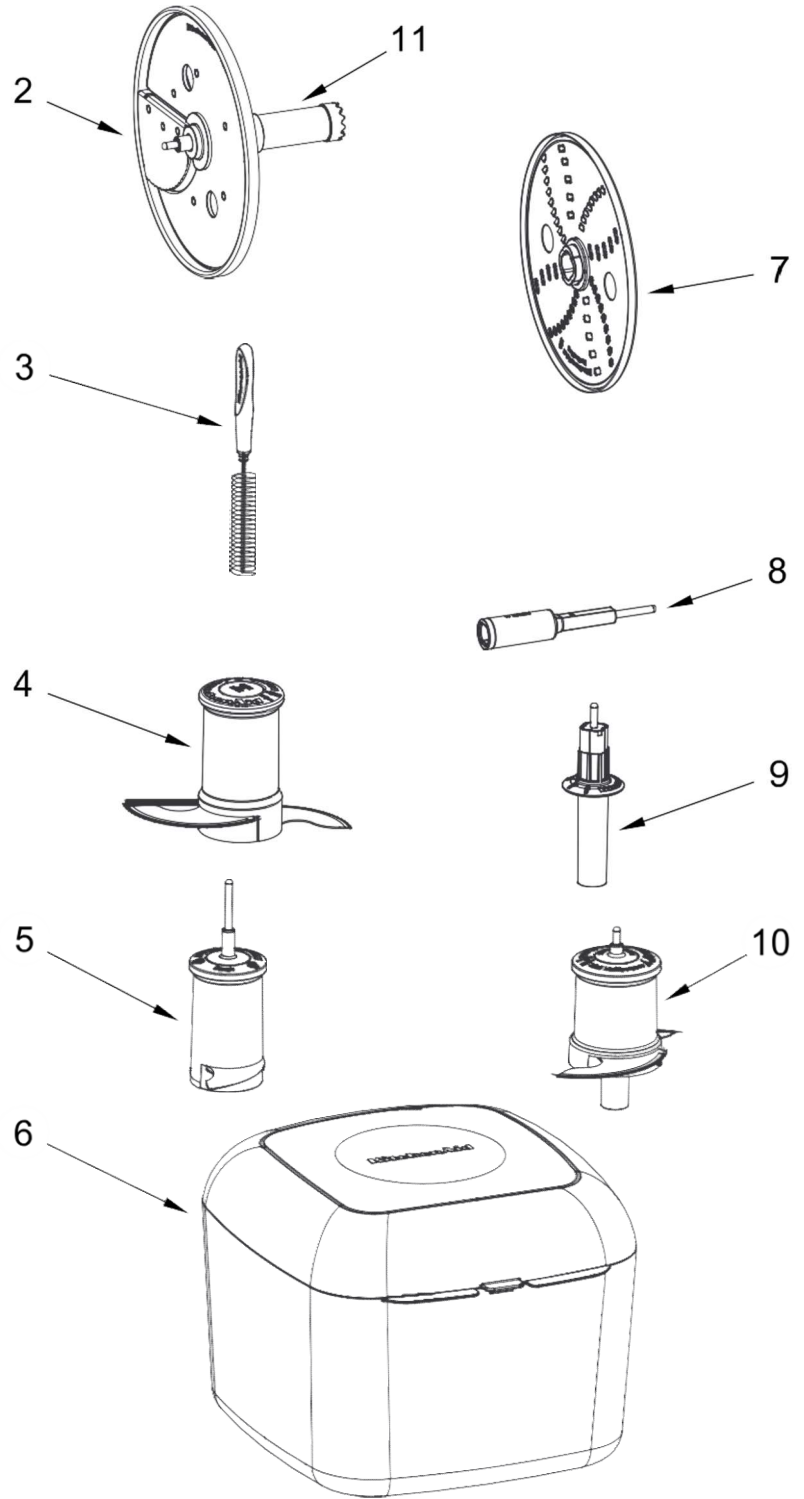

PROCESADOR DE ALIMENTOS KFP1466