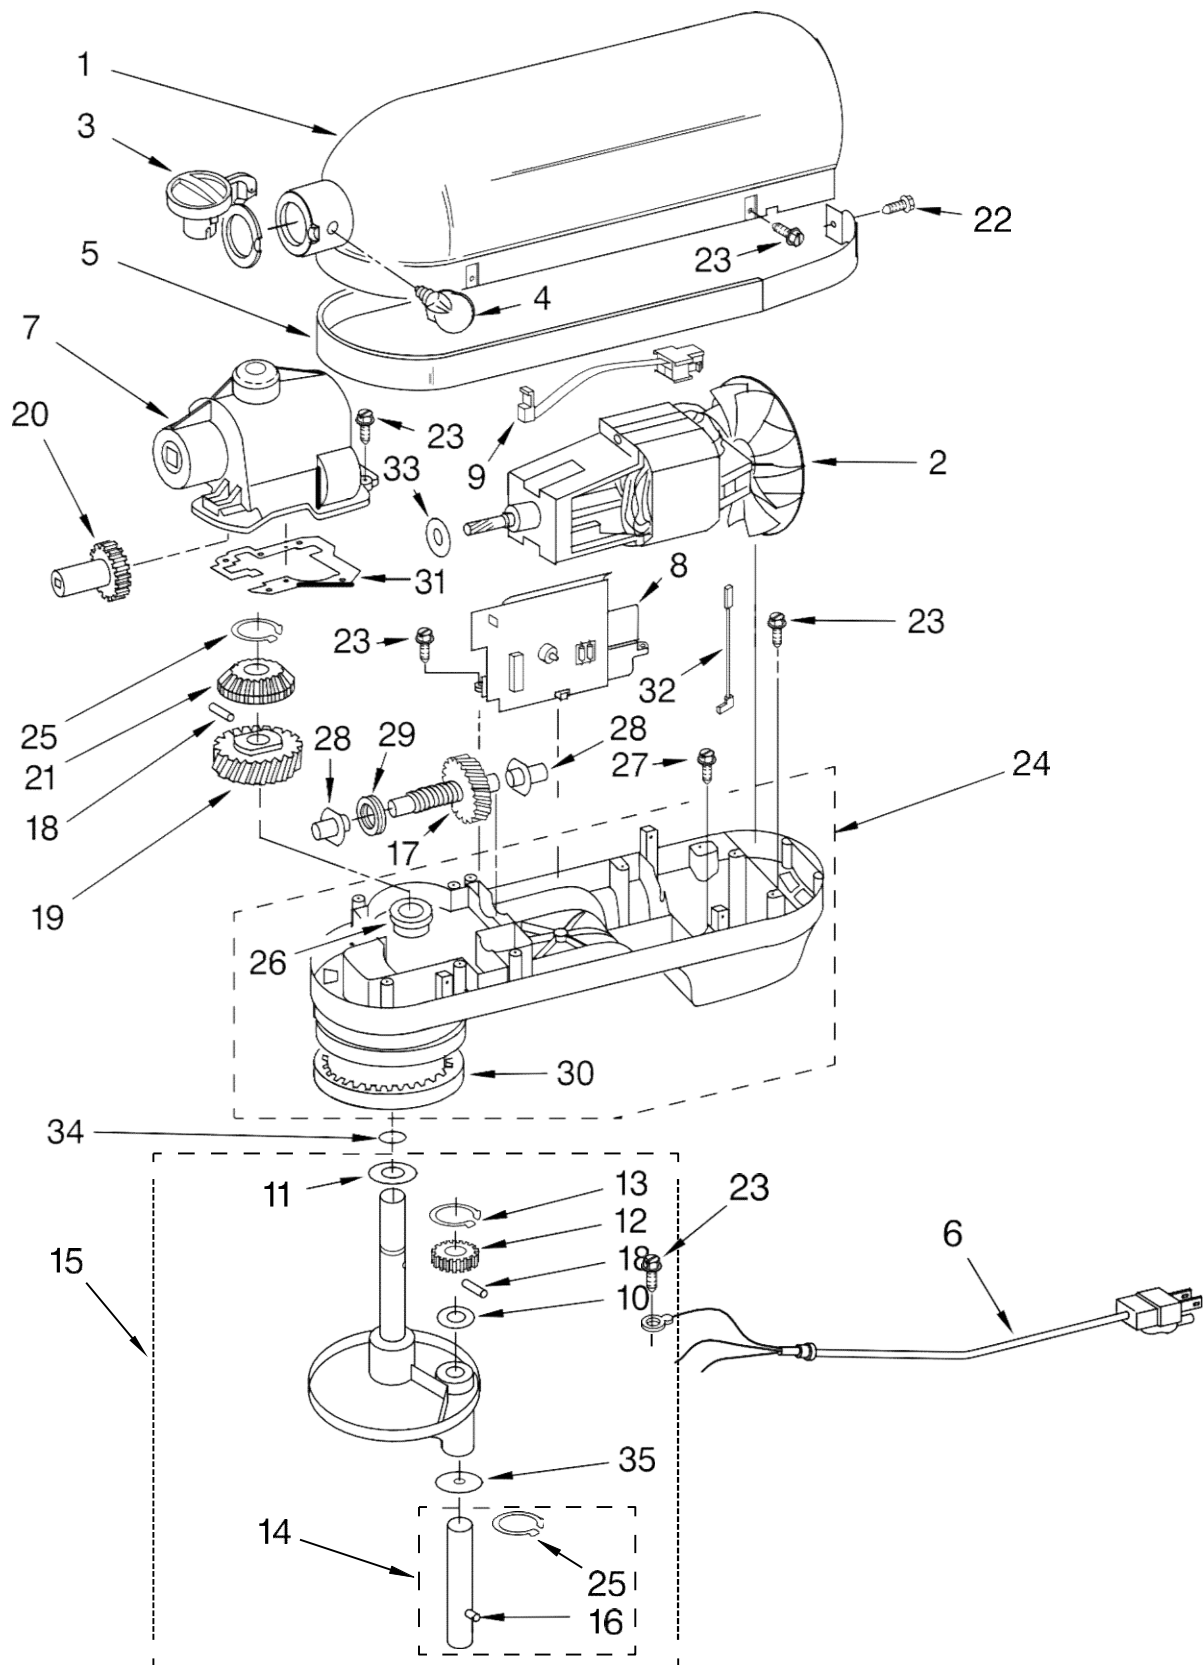

BATIDORA KG25H

Illus. No.	Part No.	DESCRIPTION
1		Literature Parts
	9708307	Use & Care Guide
	8204557	Repair Parts List
2	9708649	Foot, Rubber (5)
3	**	Column Assembly
4	**	Bowl Support (Includes Item 18)
5	9703474	Latch, Bowl Spring
6	9706885	Arm, Bowl Lift
7	9706787	Rod, Bowl Lift
8	**	Base And Foot Supports
9	9703439	Washer
10	9237	Spring
11	8533907	Nut
12	9706788	Handle, Bowl Lift
13	3400863	Screw
14	9707678	Bowl (5 Qt)
15	240235-4	Beater, Flat
16	9708265	Dough Hook
17	9704309	Wire Whip
18	240185	Pin, Bowl Locating
20	9703426	Cam, Adjusting
21	3400200	Screw (3), 1/4-20 x 3/4
22	3400018	Screw, 10-24 x 1/2
23	9703307	Clip

**Refer To Page 2
Color Variation Parts

BATIDORA KG25H

BATIDORA KG25H

Illus. No.	Part No.	DESCRIPTION
1	**	Gearcase Motor Housing
2	9707507	Motor (10 Tooth)
3	9703315	Cap, Attachment Hub (Hinged)
4	9709194	Thumb Screw
5	**	Band, Trim
6		Power Cord
	9706551	White
	9706552	Black
7	9703671	Transmission Housing
8	9706648	Control Assembly
9	9703312	Sensor, Hall Effect
10	9706090	Washer
11	9703434	Washer, Fiber
12	9707627	Gear, Pinion
13	9703438	Retaining Clip
14	9708191	Agitator Shaft Assembly
15	**	Planetary Assembly
16	9704677	Pin, Groove
17	9709231	Worm Gear
18	9707223	Retaining Pin
19	9706529	Gear, Worm Follower
20	9703338	Gear, Attachment Hub Bevel
21	9703337	Gear, Bevel
22	3400617	Screw, 6-32 x 1/4
23	3400814	Screw (13), 8-32 X 5/8
24	**	Lower Gear Case
25	9703680	Retaining Clip
26	16897	Bearing, Lower Center
27	3400200	Screw (3) 1/4 - 20 x 3/4
28		Bearing
	9703560	Front
	9703570	Rear
29	9703445	Thrust Bearing
30	9703339	Gear, Internal
31	9707425	Gasket, Transmission Cover
32	9706036	Lead, Motor to Control
33	9706247	Seal, Motor Shaft
34	67500-55	"O" Ring
35	8533910	Washer