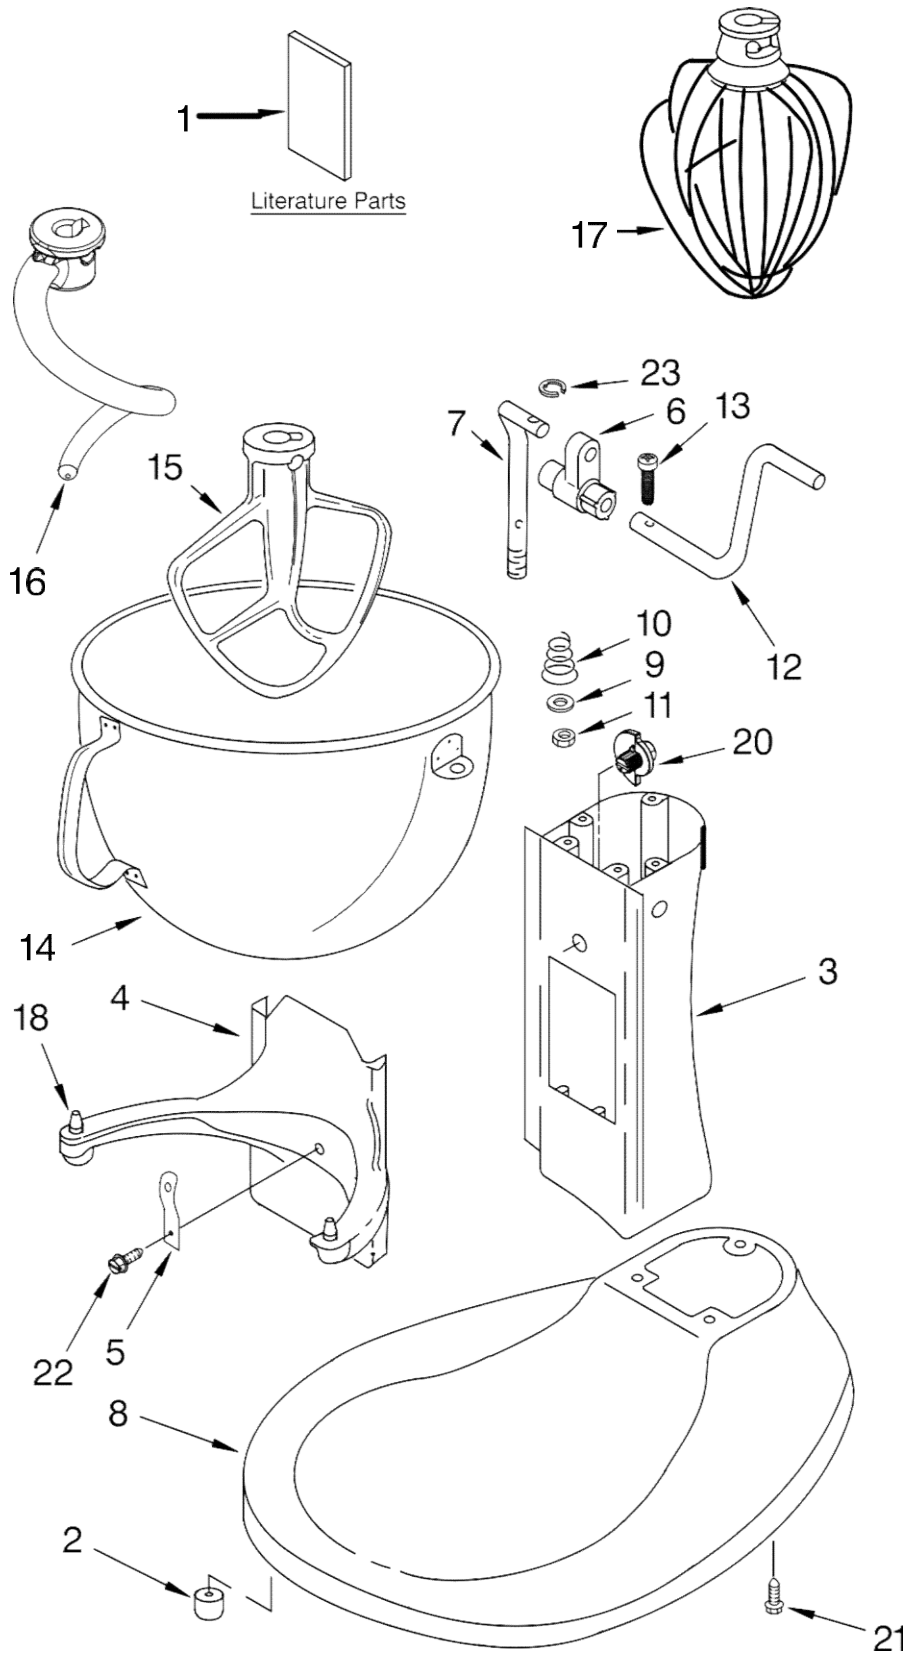

BATIDORA KG25H

Illus. No.	Part No.	DESCRIPTION
1		Literature Parts
	9708307	Use & Care Guide
	8204557	Repair Parts List
2	9708649	Foot, Rubber (5)
3	**	Column Assembly
4	**	Bowl Support (Includes Item 18)
5	9703474	Latch, Bowl Spring
6	9706885	Arm, Bowl Lift
7	9706787	Rod, Bowl Lift
8	**	Base And Foot Supports
9	9703439	Washer
10	9237	Spring
11	8533907	Nut
12	9706788	Handle, Bowl Lift
13	3400863	Screw
14	9707678	Bowl (5 Qt)
15	240235-4	Beater, Flat
16	9708265	Dough Hook
17	9704309	Wire Whip
18	240185	Pin, Bowl Locating
20	9703426	Cam, Adjusting
21	3400200	Screw (3), 1/4-20 x 3/4
22	3400018	Screw, 10-24 x 1/2
23	9703307	Clip

**Refer To Page 2
Color Variation Parts

BATIDORA KG25H

BATIDORA KG25H

Illus. No.	Part No.	DESCRIPTION
1	**	Gearcase Motor Housing
2	9707507	Motor (10 Tooth)
3	9703315	Cap, Attachment Hub (Hinged)
4	9709194	Thumb Screw
5	**	Band, Trim
6		Power Cord
	9706551	White
	9706552	Black
7	9703671	Transmission Housing
8	9706648	Control Assembly
9	9703312	Sensor, Hall Effect
10	9706090	Washer
11	9703434	Washer, Fiber
12	9707627	Gear, Pinion
13	9703438	Retaining Clip
14	9708191	Agitator Shaft Assembly
15	**	Planetary Assembly
16	9704677	Pin, Groove
17	9709231	Worm Gear
18	9707223	Retaining Pin
19	9706529	Gear, Worm Follower
20	9703338	Gear, Attachment Hub Bevel
21	9703337	Gear, Bevel
22	3400617	Screw, 6-32 x 1/4
23	3400814	Screw (13), 8-32 X 5/8
24	**	Lower Gear Case
25	9703680	Retaining Clip
26	16897	Bearing, Lower Center
27	3400200	Screw (3) 1/4 - 20 x 3/4
28		Bearing
	9703560	Front
	9703570	Rear
29	9703445	Thrust Bearing
30	9703339	Gear, Internal
31	9707425	Gasket, Transmission Cover
32	9706036	Lead, Motor to Control
33	9706247	Seal, Motor Shaft
34	67500-55	"O" Ring
35	8533910	Washer