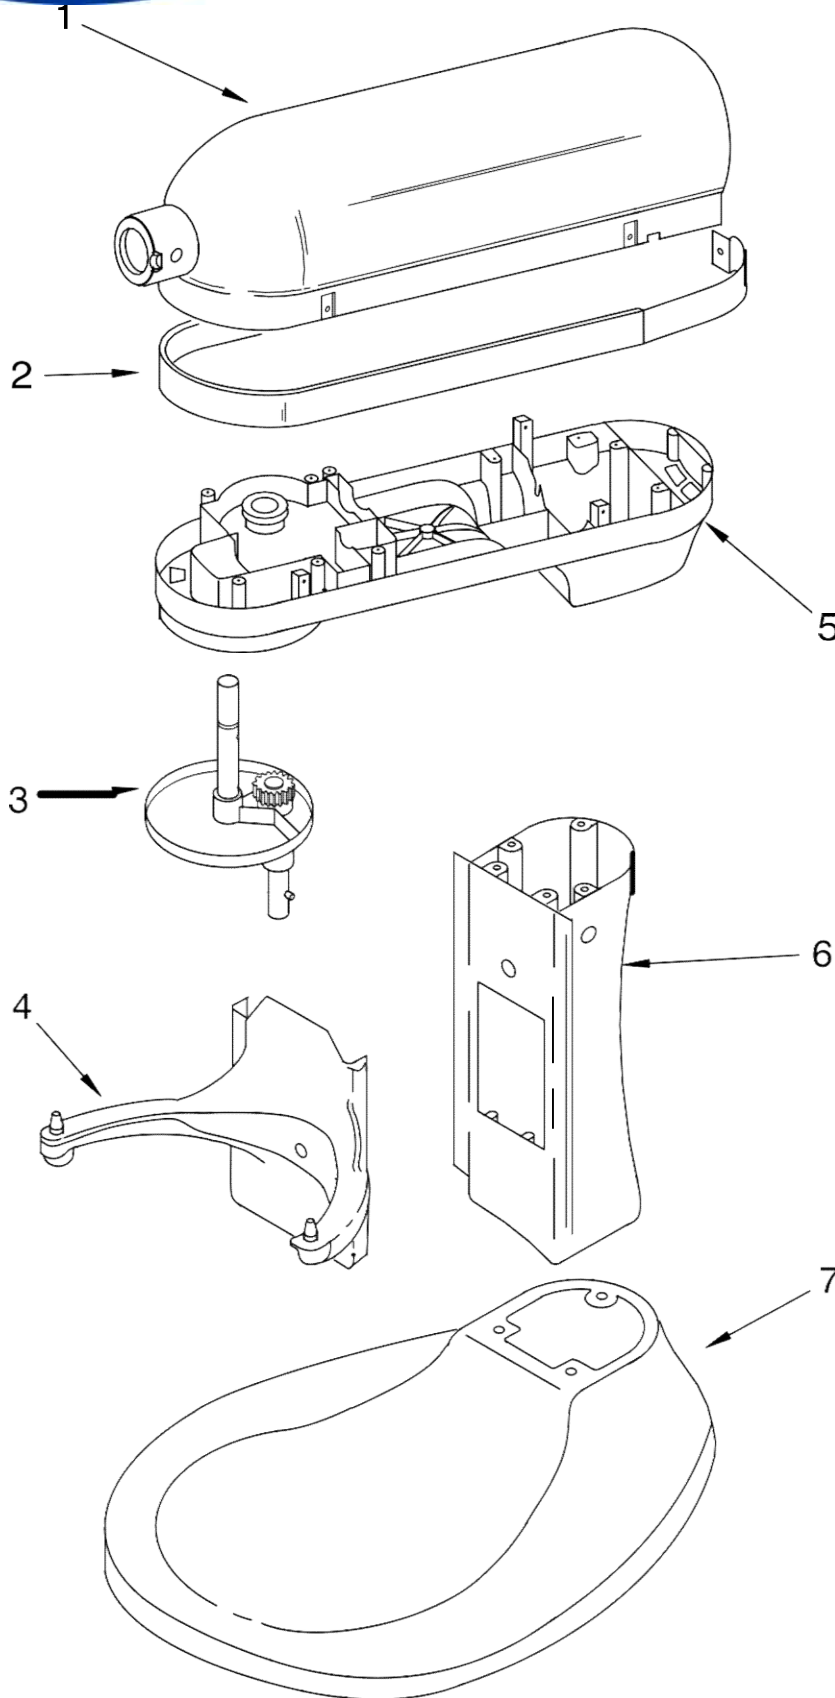

Illus. No.	Part No.	DESCRIPTION

Colors Subject To Change.
Any Color Not Listed is
No Longer Available.
If Additional Colors Are Added,
This Page Will Be Updated.

1	Motor Housing	9703311 White 9703532 Imperial Black 9705296 Onyx Black 9705300 Empire Red 9709571 Silver 9703433 Metallic Chrome
2	Trim Band	9708323
3	Planetary	9708172 White 9708174 Imperial Black 9708176 Onyx Black 9708180 Empire Red 9709575 Silver 9708175 Metallic Chrome
4	Bowl Support and Pins	9707633 White 9708853 Imperial Black 9707876 Onyx Black 9707883 Empire Red 9709582 Silver 9709123 Metallic Chrome
5	Lower Gearcase	9706047 White 9706301 Imperial Black 9706311 Onyx Black 9706331 Empire Red 9709578 Silver 9706306 Metallic Chrome
6	Column and Pin	9703673 White 9703526 Imperial Black 9705320 Onyx Black 9705324 Empire Red 9709585 Silver 9703349 Metallic Chrome
7	Base And Foot Assembly	9703690 White 9703511 Imperial Black 9705344 Onyx Black 9705348 Empire Red 9709588 Silver 9703346 Metallic Chrome