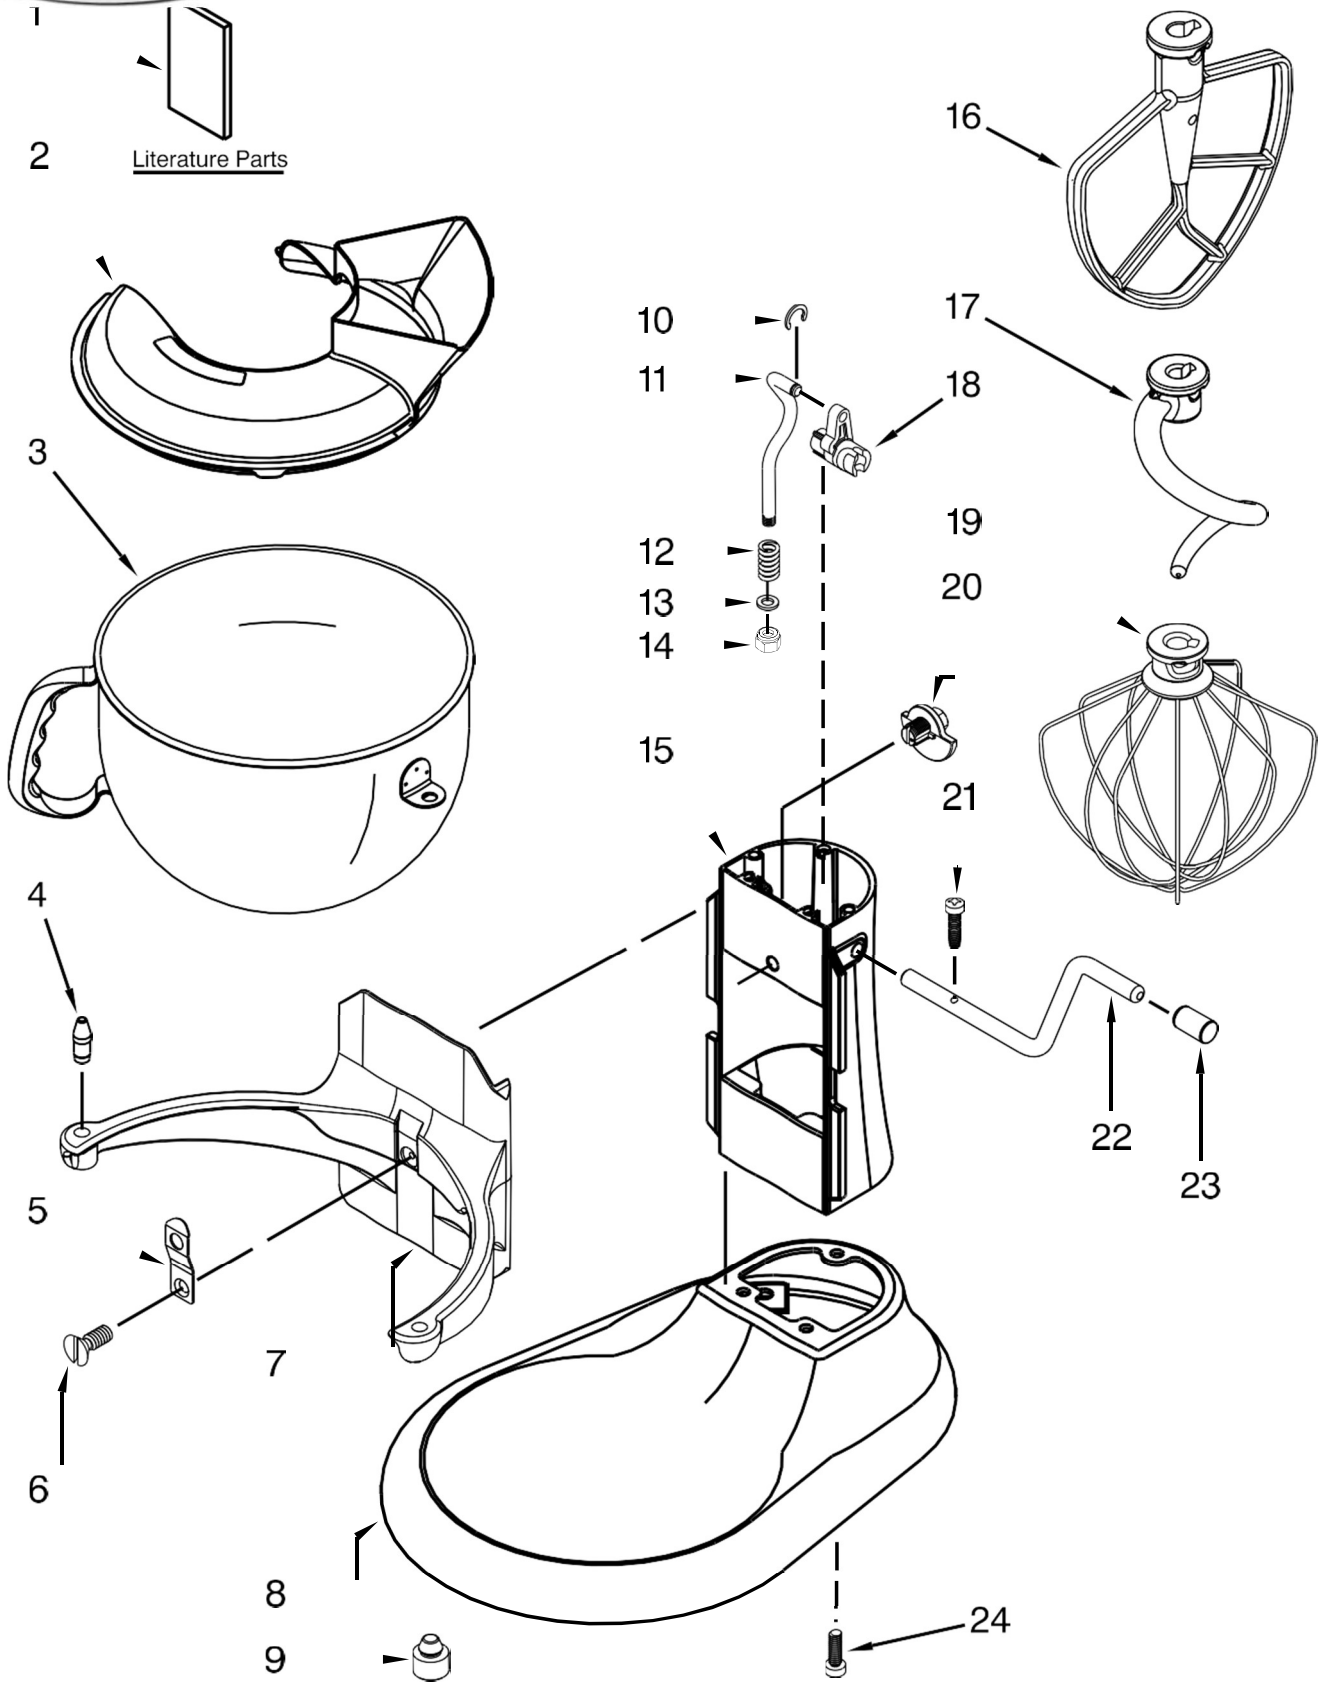

Distribuidor Autorizado

SurteRápido.com

Venta de Refacciones
Electrodomesticas

BATIDORA KP26M1XQGC