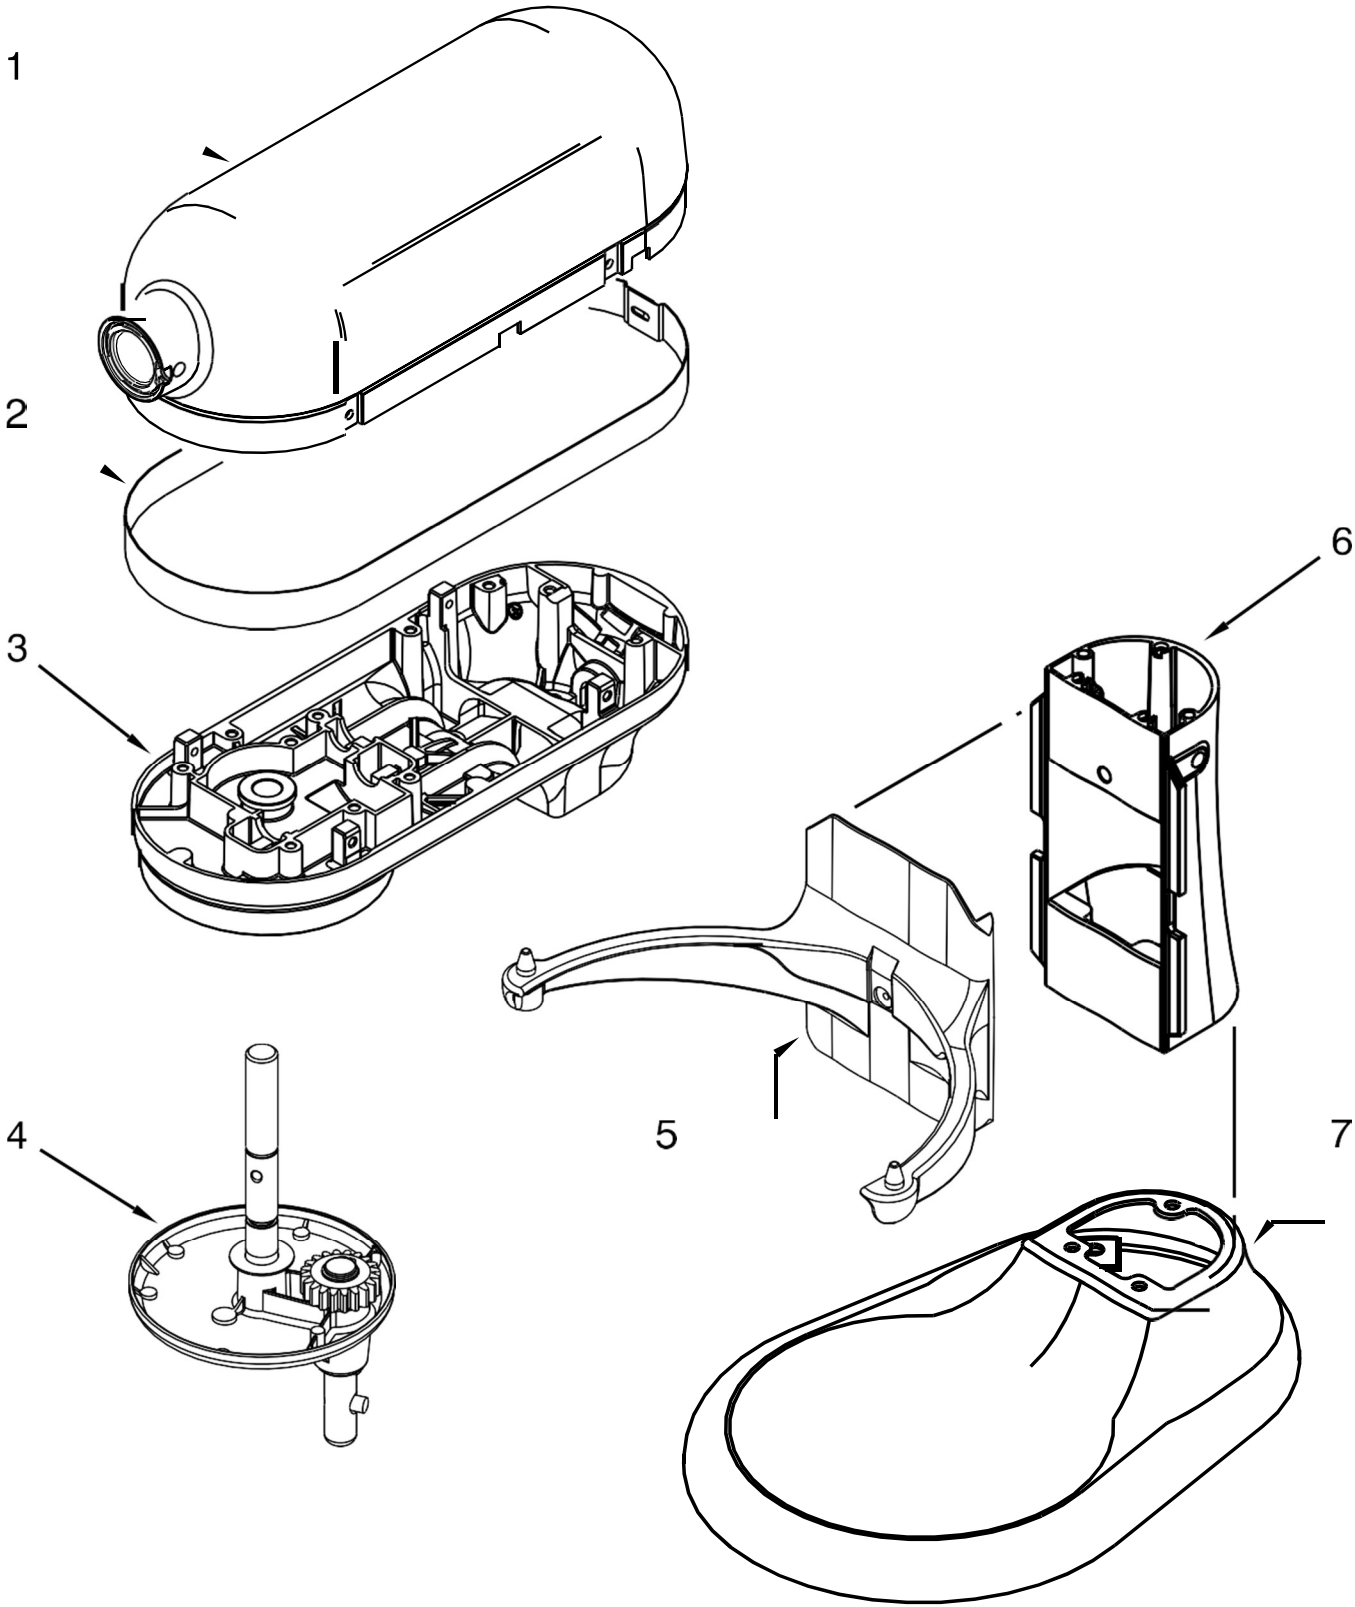

BATIDORA KP26M1XQGC