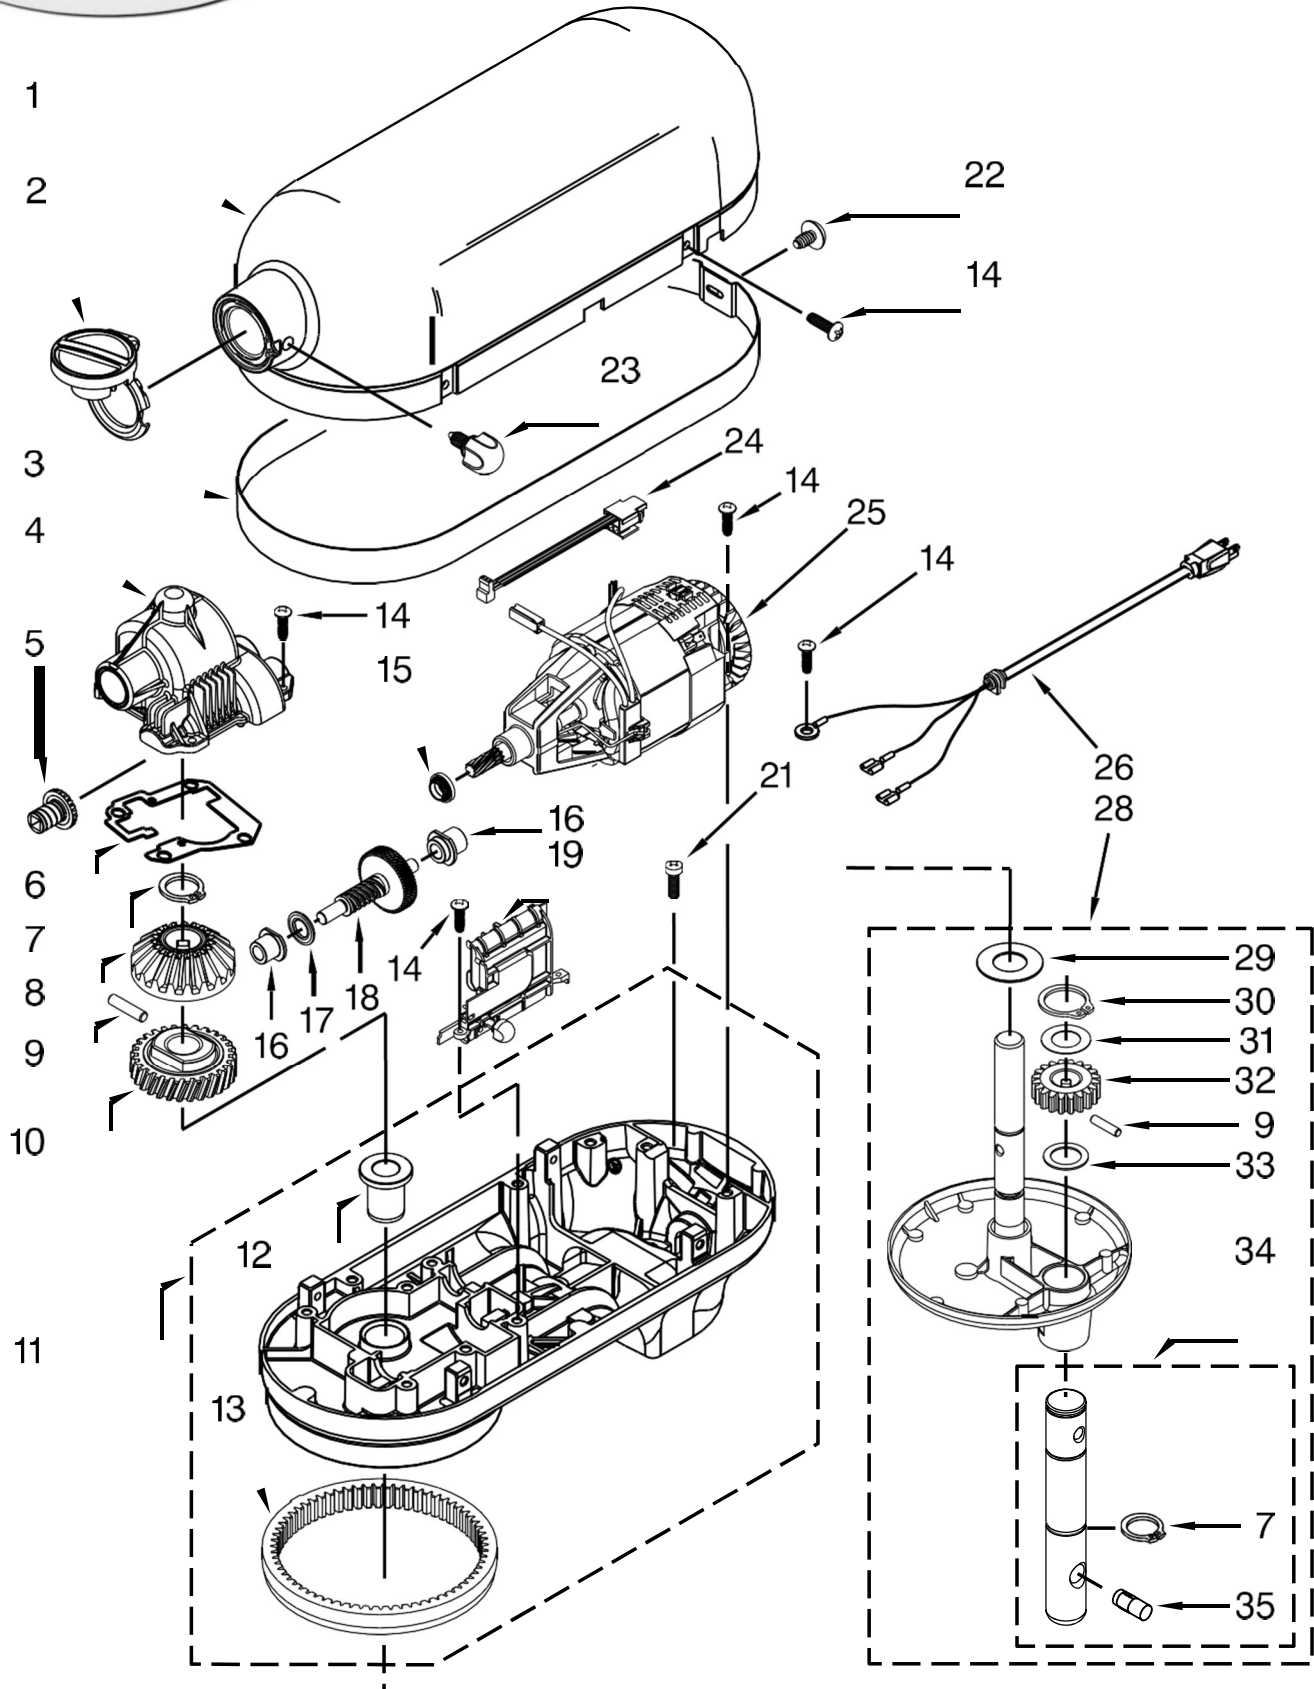

BATIDORA KP26M1XQGC