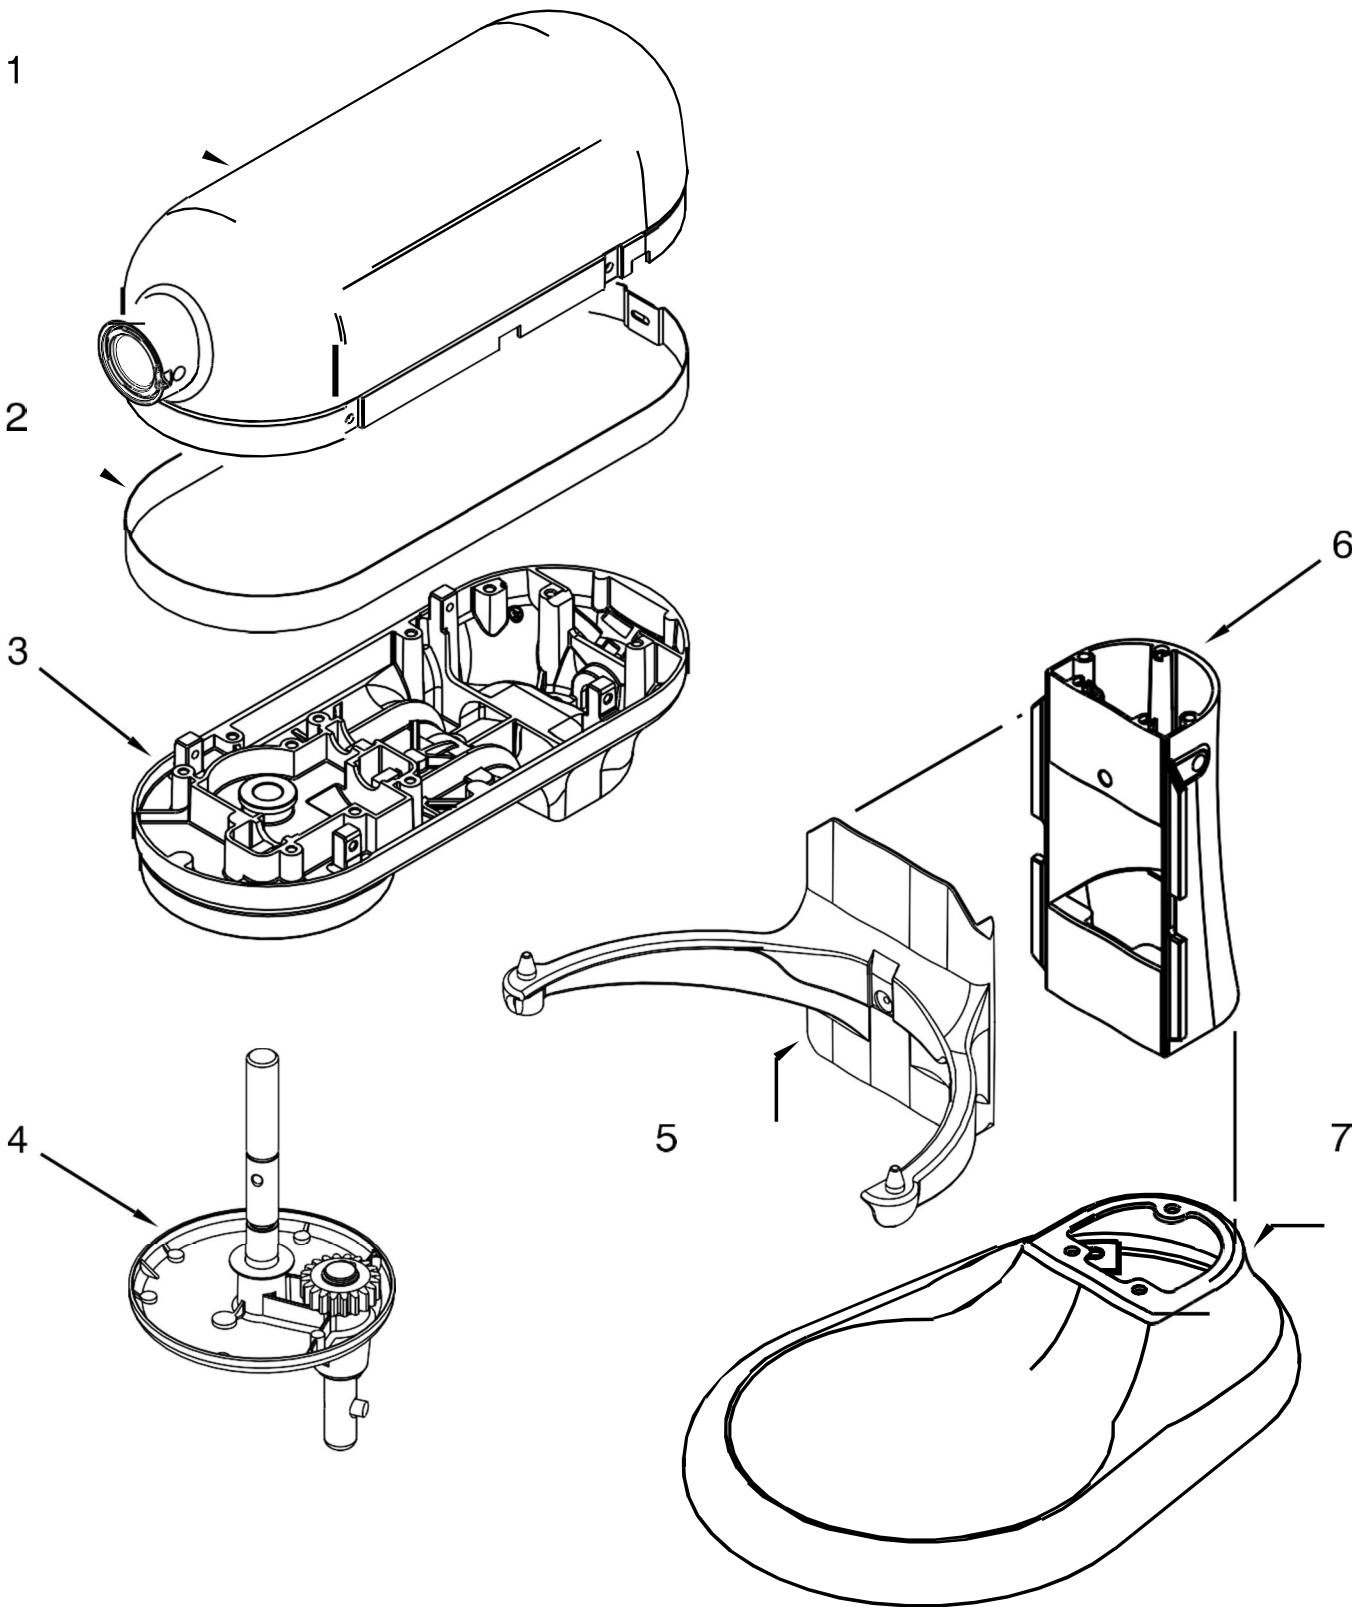

BATIDORA KITCHENAID