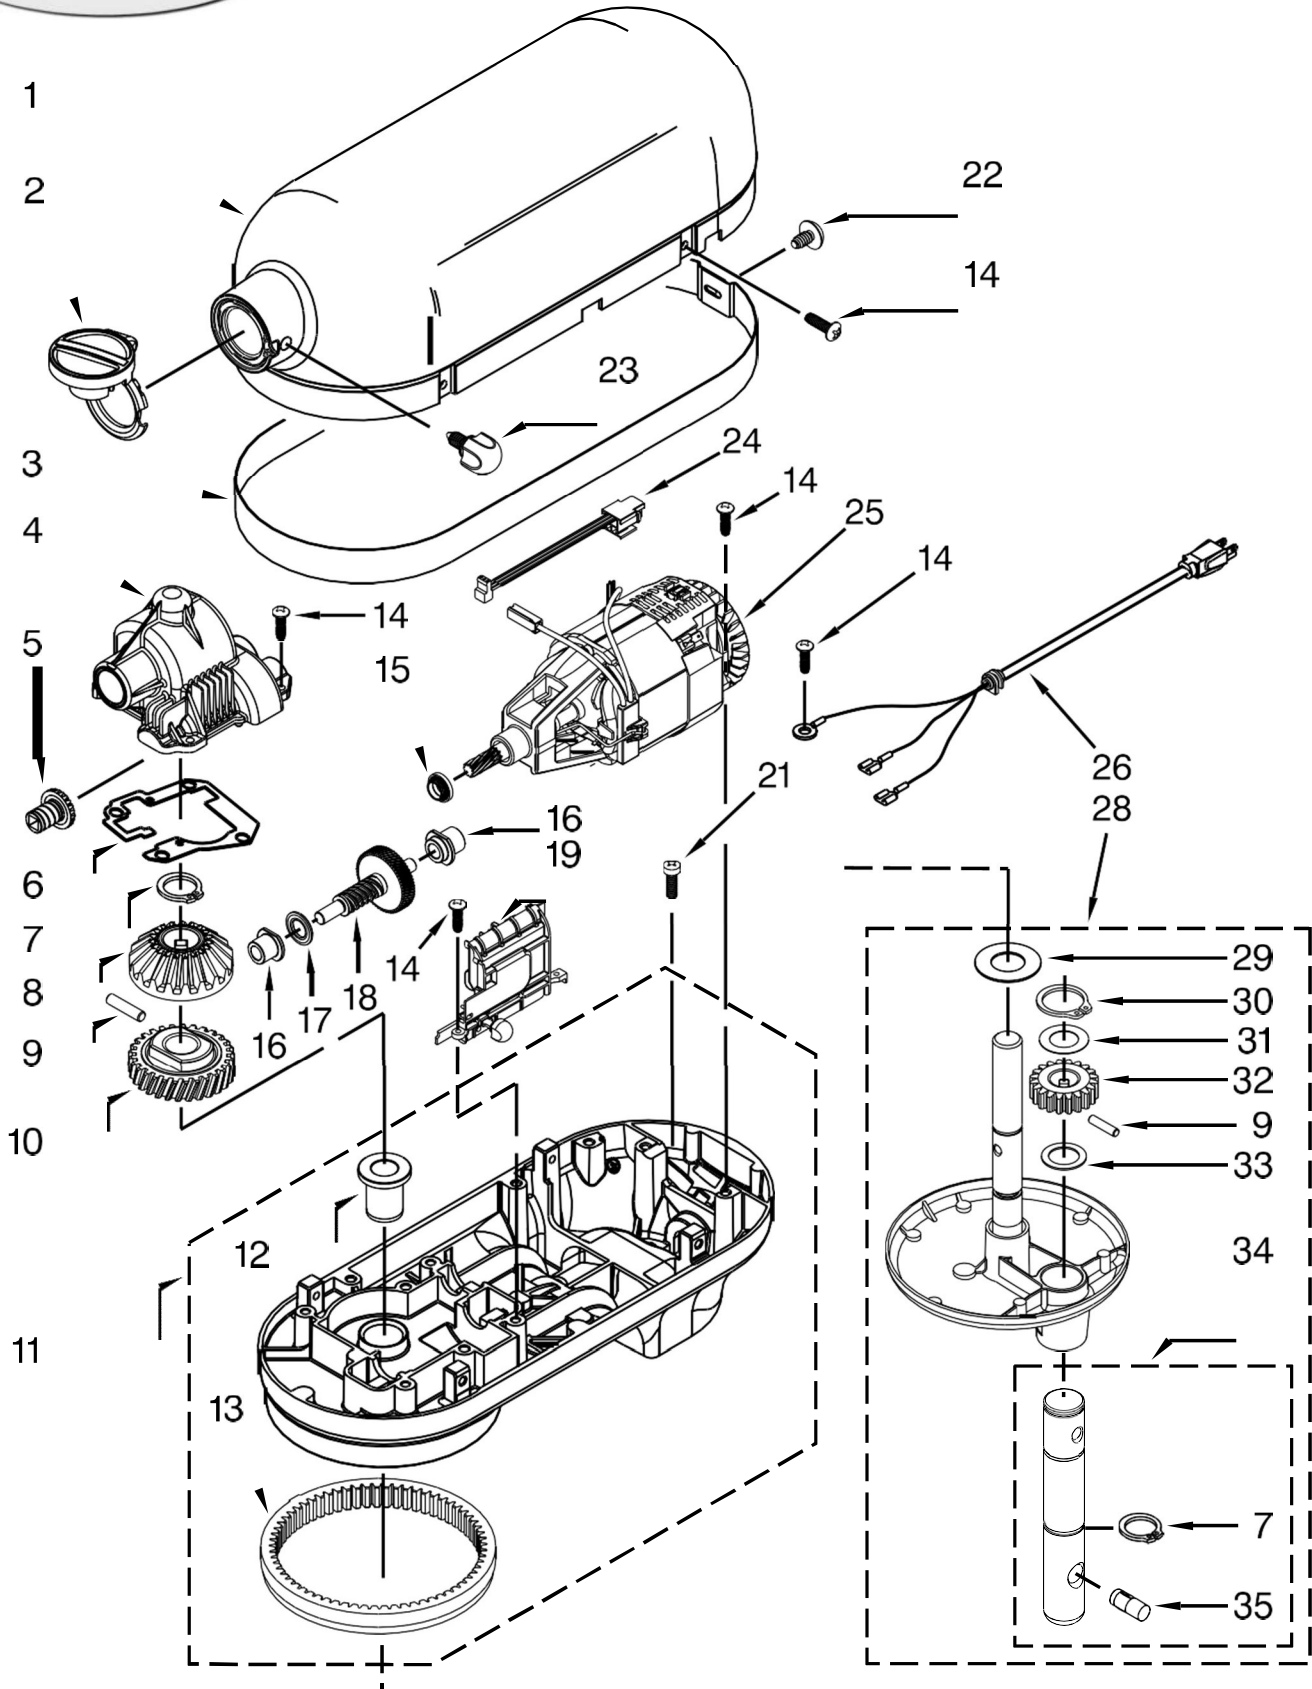

BATIDORA KITCHENAID