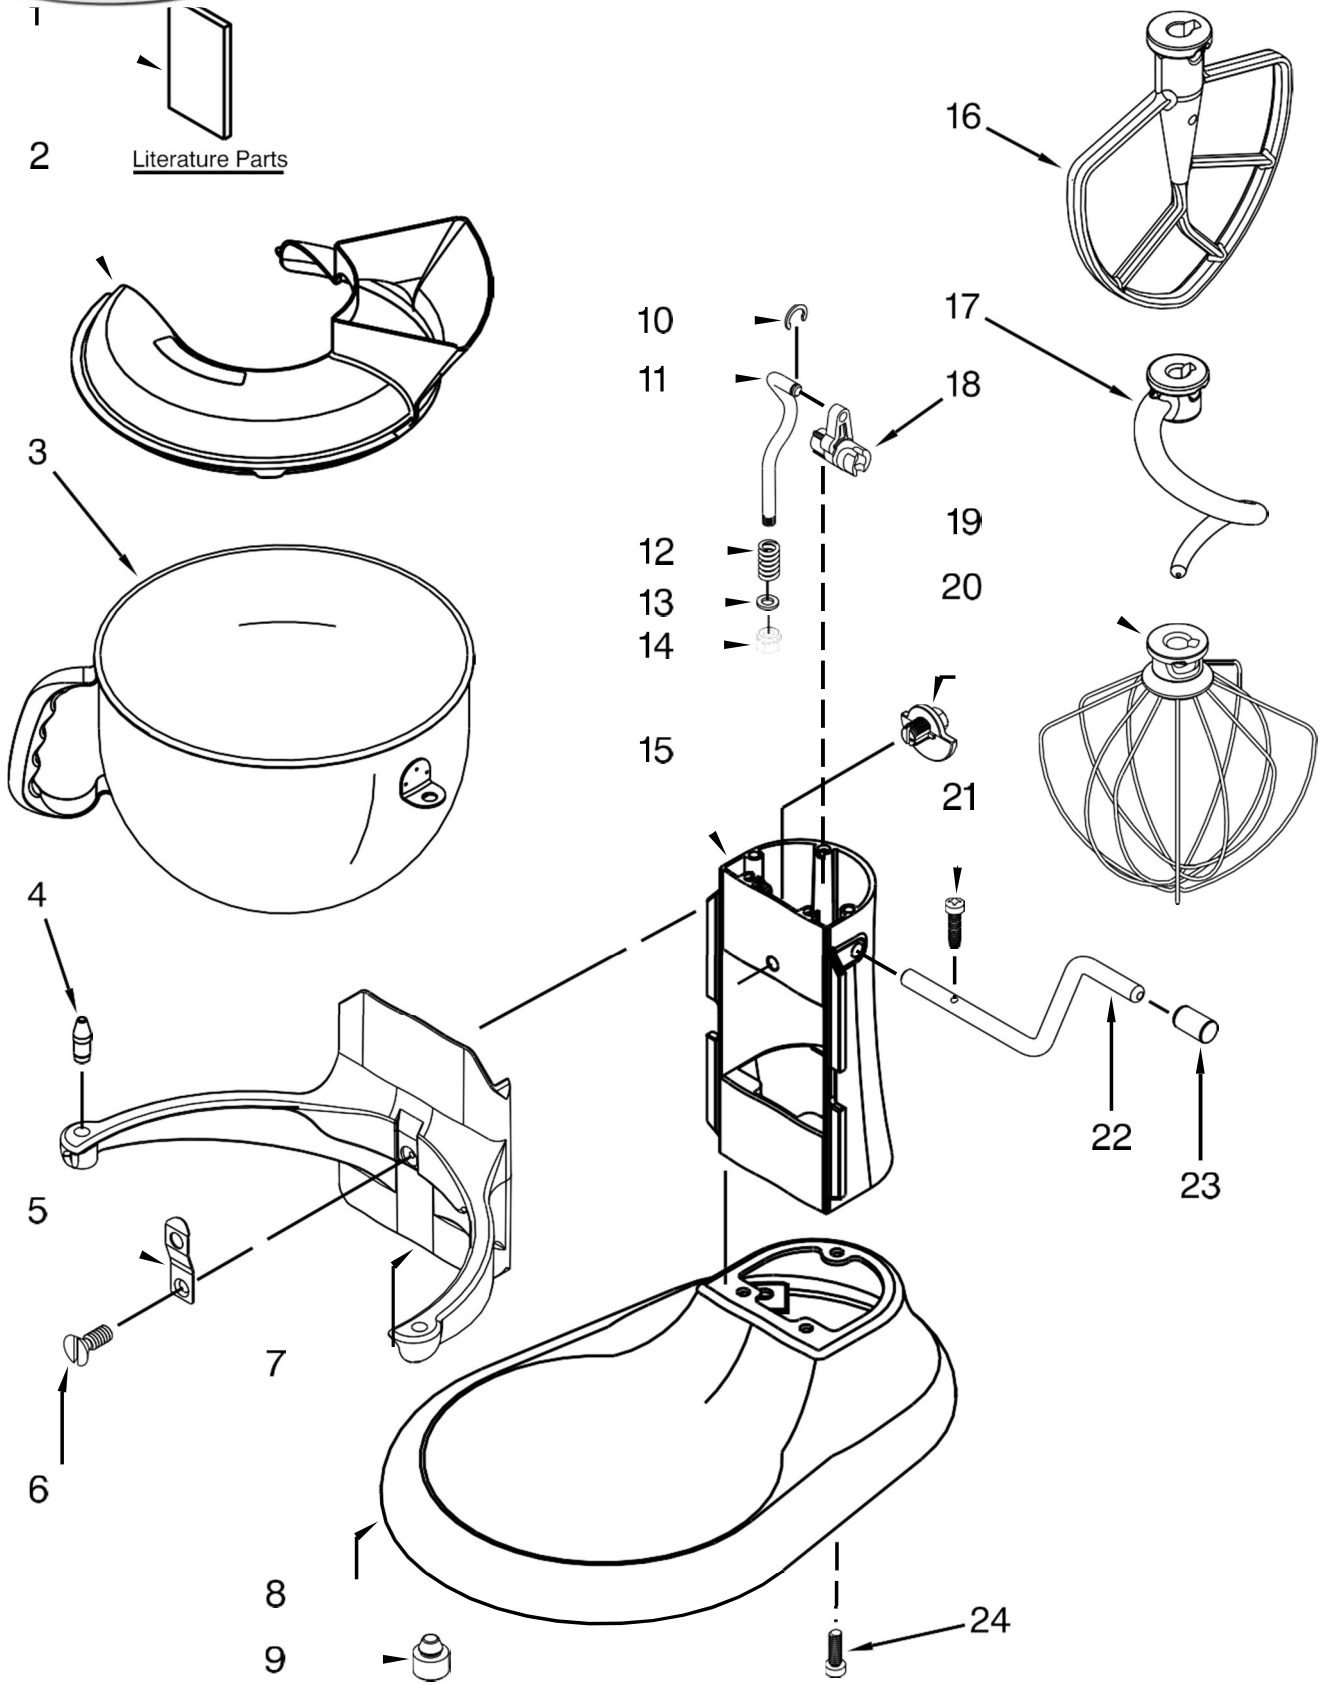

BATIDORA KITCHENAID