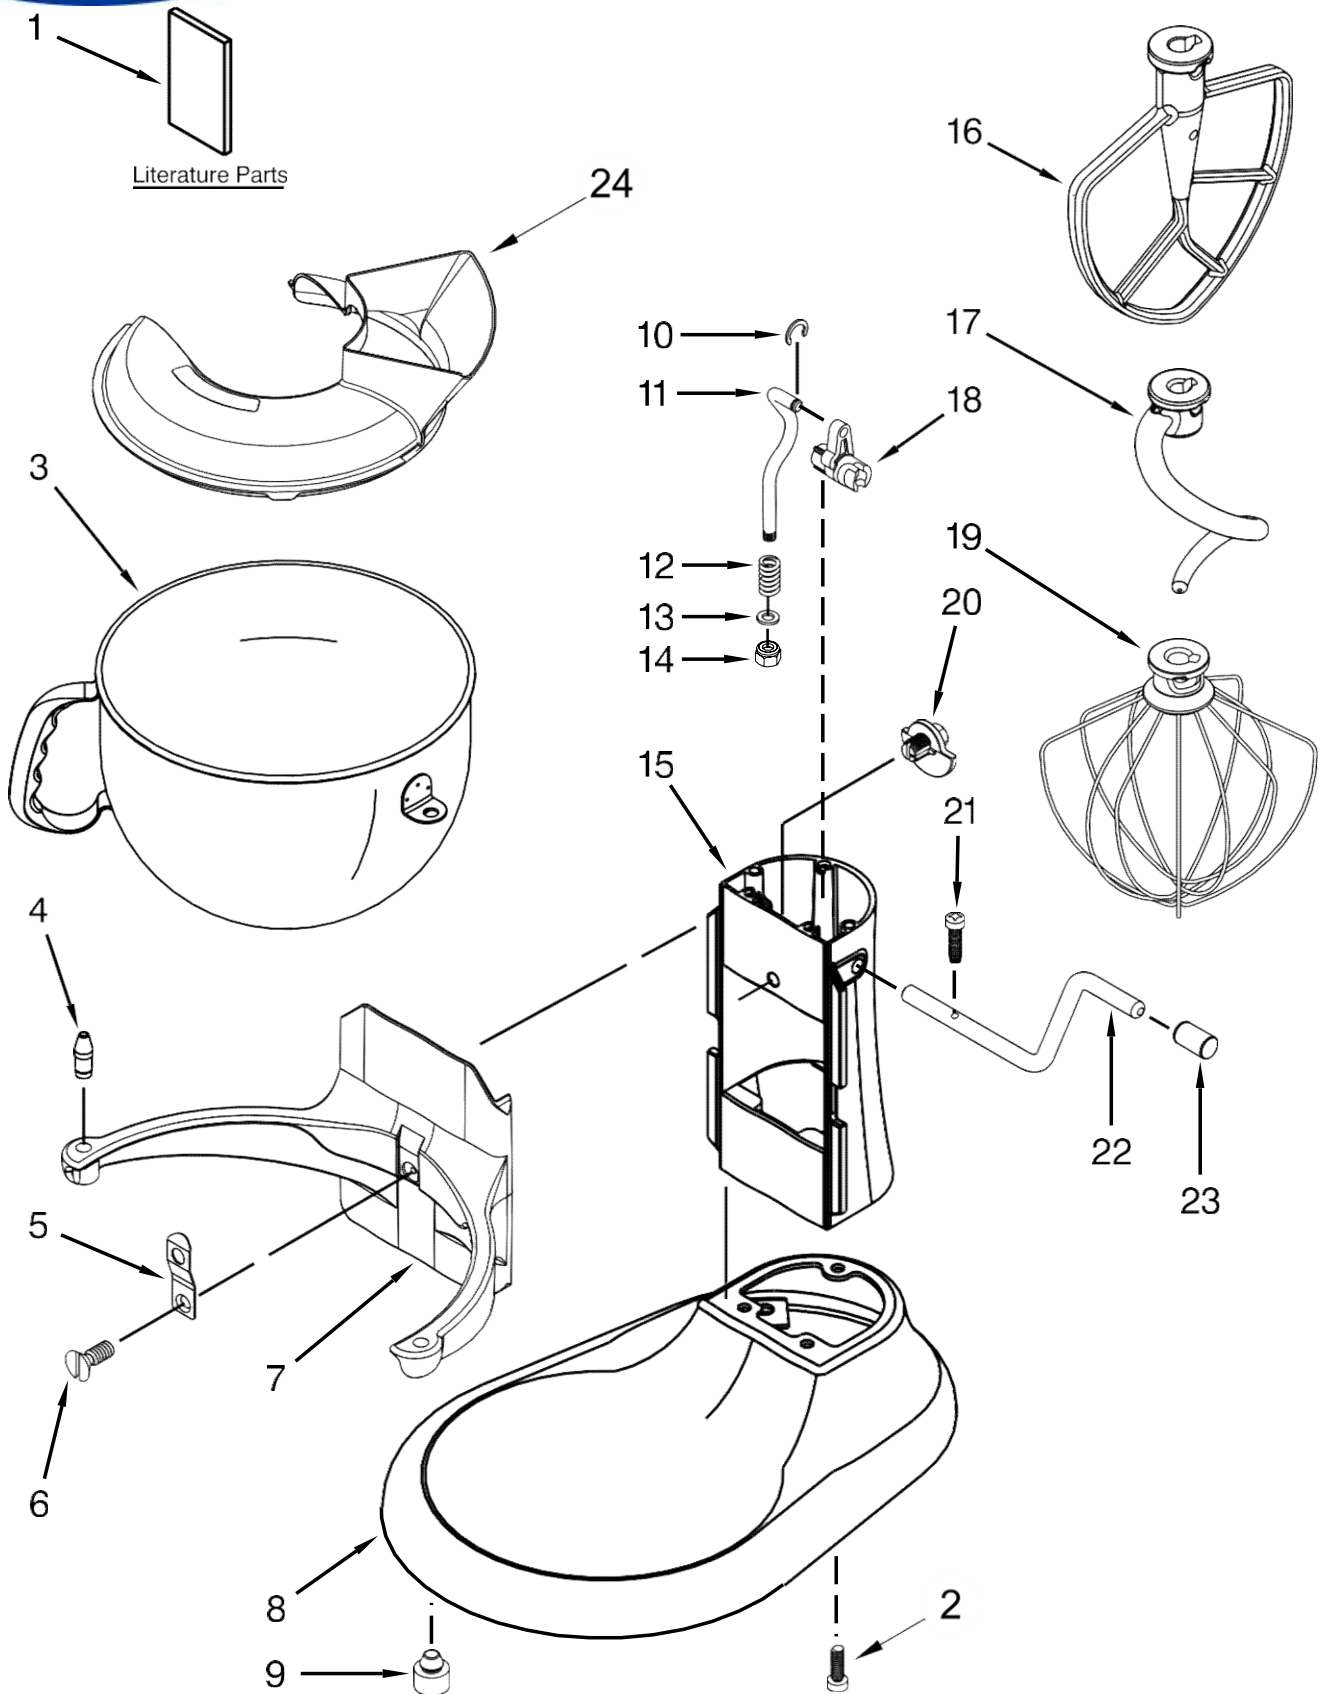

# BATIDORA KP26M9XCCU5

<u>Illus.</u> <u>No.</u>	<u>Part No.</u>	<u>Description</u>
1		Motor Housing
	W10327951	Contour Silver
	9705300	Empire Red
	9705296	Onyx Black
	9703311	White
2		Trim Band
	W10870719	Platinum
3		Lower Gearcase
	W10327958	Contour Silver
	9706331	Empire Red
	9706311	Onyx Black
	9706047	White

<u>Illus.</u> <u>No.</u>	<u>Part No.</u>	<u>Description</u>
4		Planetary
	W10327955	Contour Silver
	9708180	Empire Red
	9708176	Onyx Black
	9708172	White
5		Bowl Support and Pins
	W10327966	Contour Silver
	9705360	Empire Red
	9705356	Onyx Black
	9703674	White

<u>Illus.</u> <u>No.</u>	<u>Part No.</u>	<u>Description</u>
1		Literature Parts
	W10862776	Use & Care Guide
2	3400200	Screw
3	W10245586	Bowl, 6 Quart
4	240185	Pin, Retaining Bowl
5	W10504114	Clip, Bowl Retainer
6	3400018	Screw
7		Bowl Support (Refer to Color Variation Parts Page)
8		Base and Foot Assembly (Refer to Color Variation Parts Page)

<u>Illus.</u> <u>No.</u>	<u>Part No.</u>	<u>Description</u>
9	9708649	Foot
10	9703307	Ring, Retaining
11	W10598835	Rod, Bowl Lift
12	9237	Spring, Lift Rod
13	9703439	Washer
14	8533907	Nut
15		Column Assembly (Refer to Color Variation Parts Page)
16	9703485	Beater, Flat (Burnished)
17	W10536041	Hook, Dough (Burnished)
18	9706885	Arm, Bowl Lift