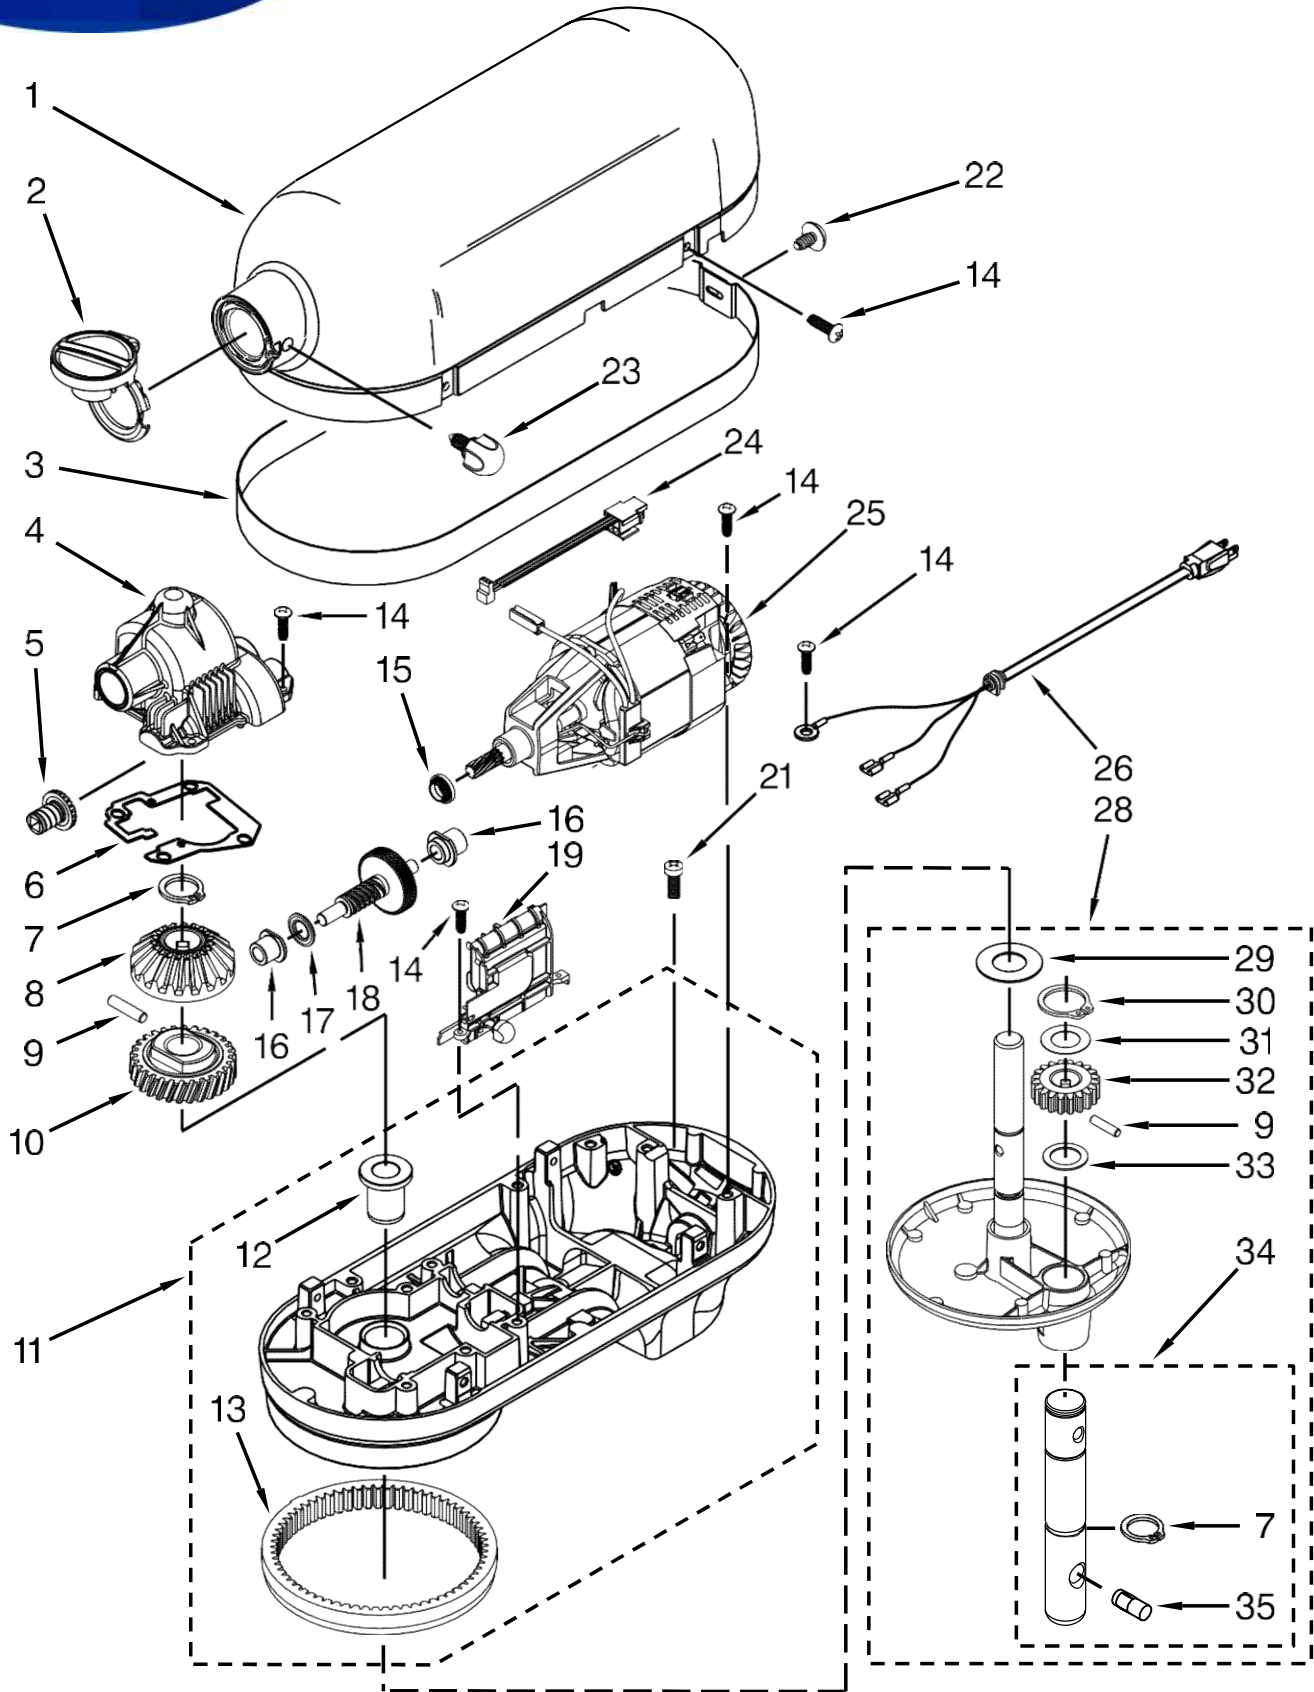

<u>Illus. No.</u>	<u>Part No.</u>	<u>Description</u>	<u>Illus. No.</u>	<u>Part No.</u>	<u>Description</u>	<u>Illus. No.</u>	<u>Part No.</u>	<u>Description</u>
1		Gearcase Motor Housing (Refer to Color Variation Parts Page)	12	16897	Bearing, Lower Center	25	W10247536	Motor, 120 Volt
2	9707983	Cap, Attachment Hub (Nickel)	13	9703339	Gear, Internal	26		Cord, Power
3		Band, Trim (Refer to Color Variation Parts Page)	14	3400814	Screw		W10325654	White
4	9709125	Transmission Housing	15	9706247	Seal, Motor Shaft		W10325656	Black
5	9703338	Gear, Attachment Hub Level	16		Bearing	28		Planetary Assembly
6	9709511	Gasket, Transmission		W10170080	Front			(Refer to Color Variation Parts Page)
7	9703680	Clip, Retaining		W10170081	Rear	29	W10323379	Washer, Fiber
8	9703337	Gear, Bevel	17	9703445	Bearing, Thrust	30	9703438	Ring, Retaining
9	9707223	Pin, Retaining	18	9709231	Gear, Worm	31	9706090	Washer
10	9706529	Gear, Worm Follower	19		Control Assembly	32	9707627	Gear, Pinion
11		Lower Gearcase (Refer to Color Variation Parts Page)		9706648	Control with Black Knob	33	8533910	Washer
			21	3400200	Screw	34	9708191	Shaft, Agitator
			22	3400617	Screw	35	9704677	Pin, Groove
			23		Thumb Screw			
				9709194	Black			
			24	9703312	Sensor, Hall Effect