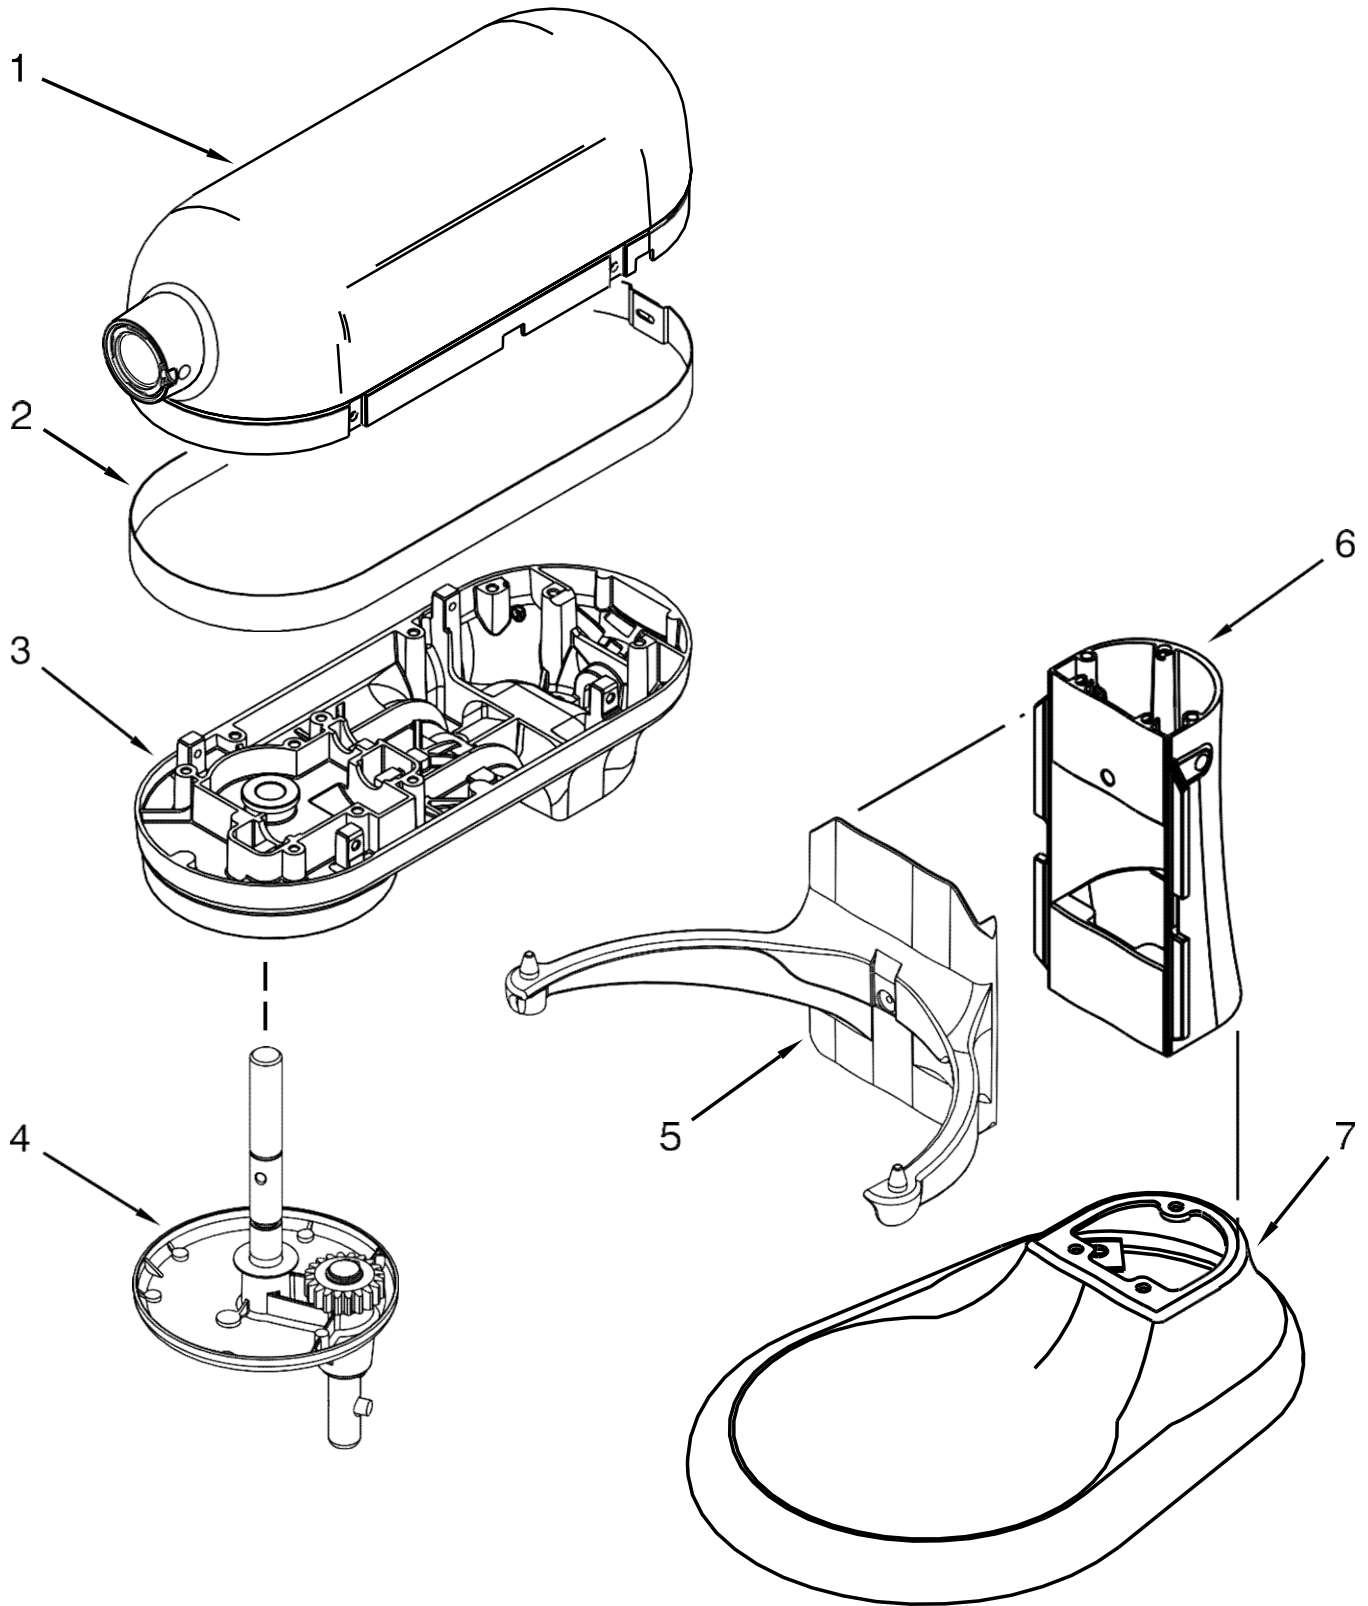

# BATIDORA KP26M9XCCU5

<u>Illus.</u> <u>No.</u>	<u>Part No.</u>	<u>Description</u>
1		Motor Housing
	W10327951	Contour Silver
	9705300	Empire Red
	9705296	Onyx Black
	9703311	White
2		Trim Band
	W10870719	Platinum
3		Lower Gearcase
	W10327958	Contour Silver
	9706331	Empire Red
	9706311	Onyx Black
	9706047	White

<u>Illus.</u> <u>No.</u>	<u>Part No.</u>	<u>Description</u>
4		Planetary
	W10327955	Contour Silver
	9708180	Empire Red
	9708176	Onyx Black
	9708172	White
5		Bowl Support and Pins
	W10327966	Contour Silver
	9705360	Empire Red
	9705356	Onyx Black
	9703674	White

<u>Illus.</u> <u>No.</u>	<u>Part No.</u>	<u>Description</u>
1		Literature Parts
	W10862776	Use & Care Guide
2	3400200	Screw
3	W10245586	Bowl, 6 Quart
4	240185	Pin, Retaining Bowl
5	W10504114	Clip, Bowl Retainer
6	3400018	Screw
7		Bowl Support (Refer to Color Variation Parts Page)
8		Base and Foot Assembly (Refer to Color Variation Parts Page)

<u>Illus.</u> <u>No.</u>	<u>Part No.</u>	<u>Description</u>
9	9708649	Foot
10	9703307	Ring, Retaining
11	W10598835	Rod, Bowl Lift
12	9237	Spring, Lift Rod
13	9703439	Washer
14	8533907	Nut
15		Column Assembly (Refer to Color Variation Parts Page)
16	9703485	Beater, Flat (Burnished)
17	W10536041	Hook, Dough (Burnished)
18	9706885	Arm, Bowl Lift