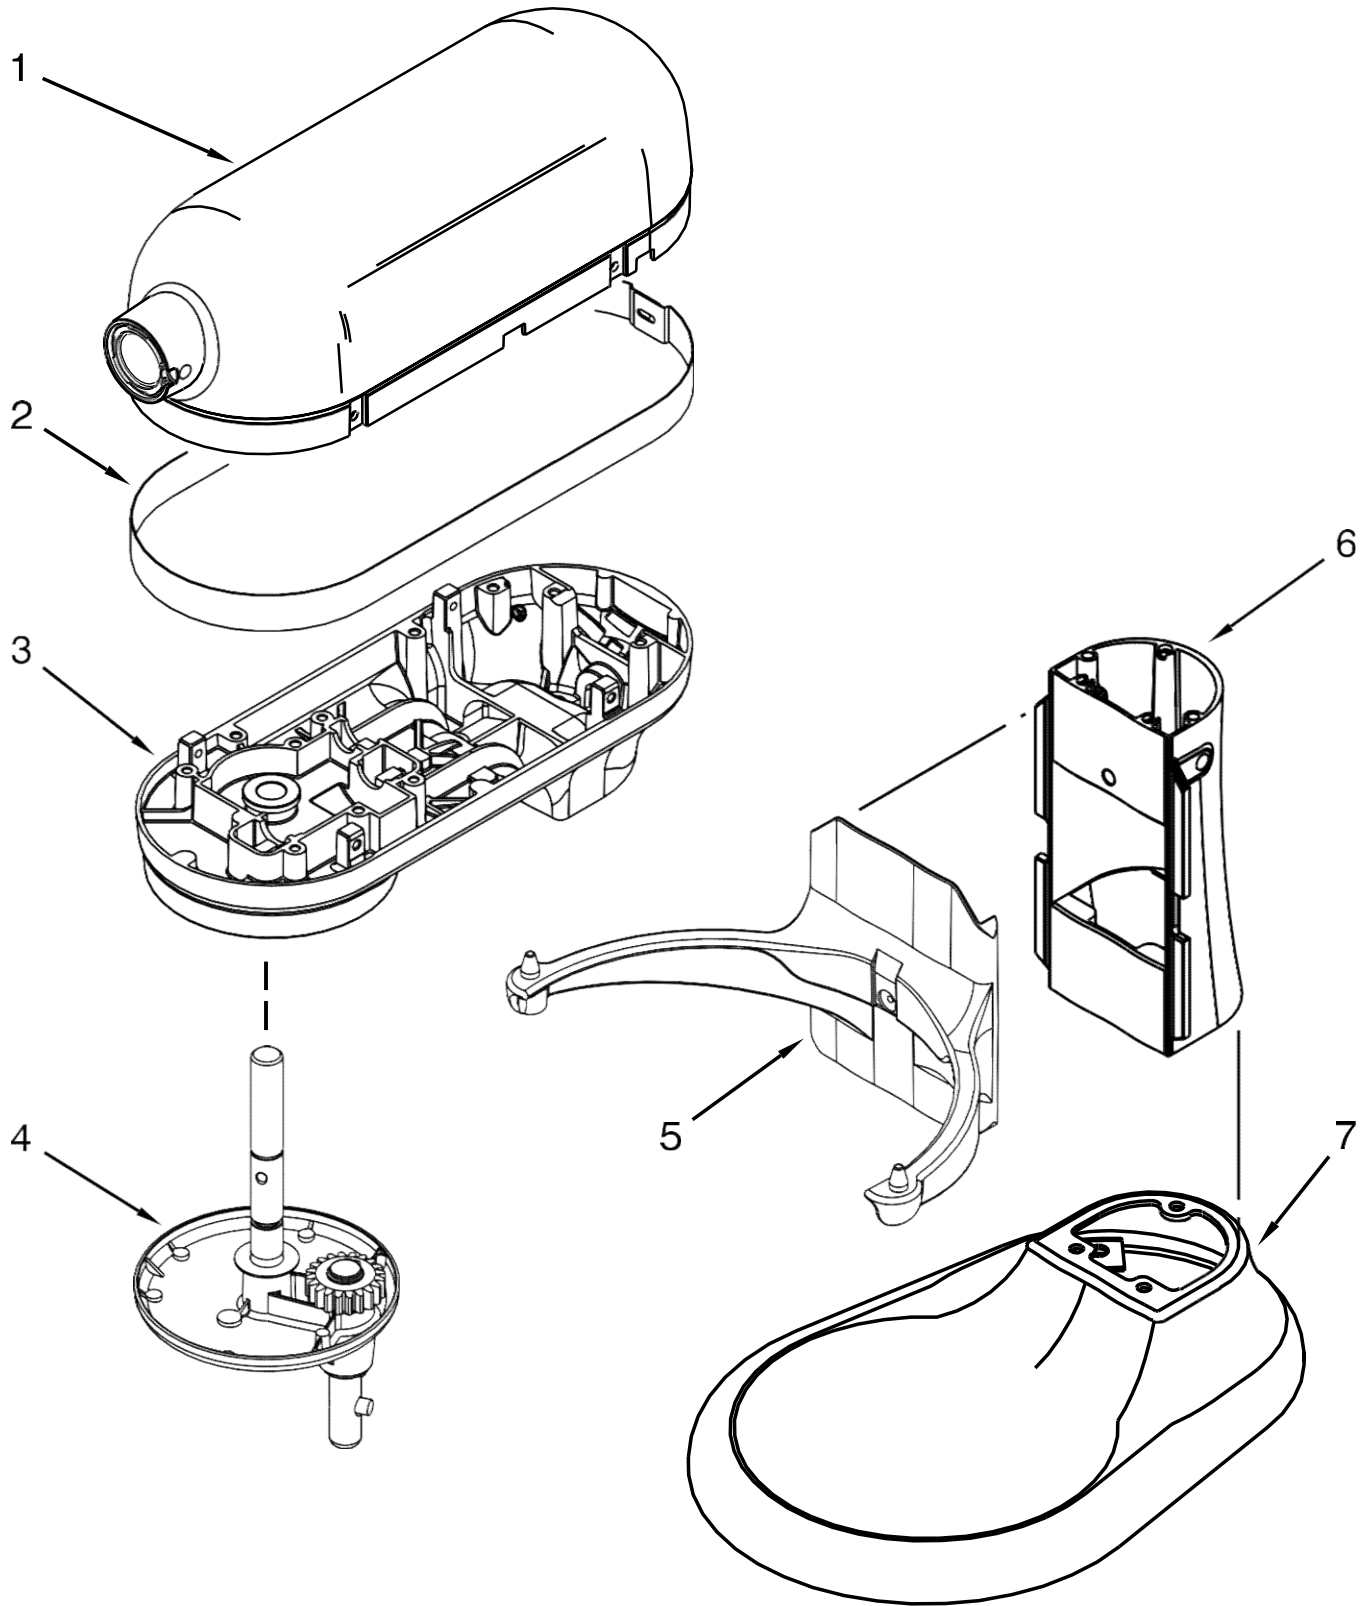

**KitchenAid®**

**6 QT. STAND MIXER**

**MODELS:**

KP26M9XCCU5 (Contour Silver)

KP26M9XCER5 (Empire Red)

KP26M9XCOB5 (Onyx Black)

KP26M9XCWH5 (White)

<u>Illus.</u> <u>No.</u>	<u>Part No.</u>	<u>Description</u>
1		Motor Housing
	W10327951	Contour Silver
	9705300	Empire Red
	9705296	Onyx Black
	9703311	White
2		Trim Band
	W10870719	Platinum
3		Lower Gearcase
	W10327958	Contour Silver
	9706331	Empire Red
	9706311	Onyx Black
	9706047	White

<u>Illus.</u> <u>No.</u>	<u>Part No.</u>	<u>Description</u>
4		Planetary
	W10327955	Contour Silver
	9708180	Empire Red
	9708176	Onyx Black
	9708172	White
5		Bowl Support and Pins
	W10327966	Contour Silver
	9705360	Empire Red
	9705356	Onyx Black
	9703674	White

<u>Illus. No.</u>	<u>Part No.</u>	<u>Description</u>
1		Literature Parts
	W10862776	Use & Care Guide
2	3400200	Screw
3	W10245586	Bowl, 6 Quart
4	240185	Pin, Retaining Bowl
5	W10504114	Clip, Bowl Retainer
6	3400018	Screw
7		Bowl Support (Refer to Color Variation Parts Page)
8		Base and Foot Assembly (Refer to Color Variation Parts Page)