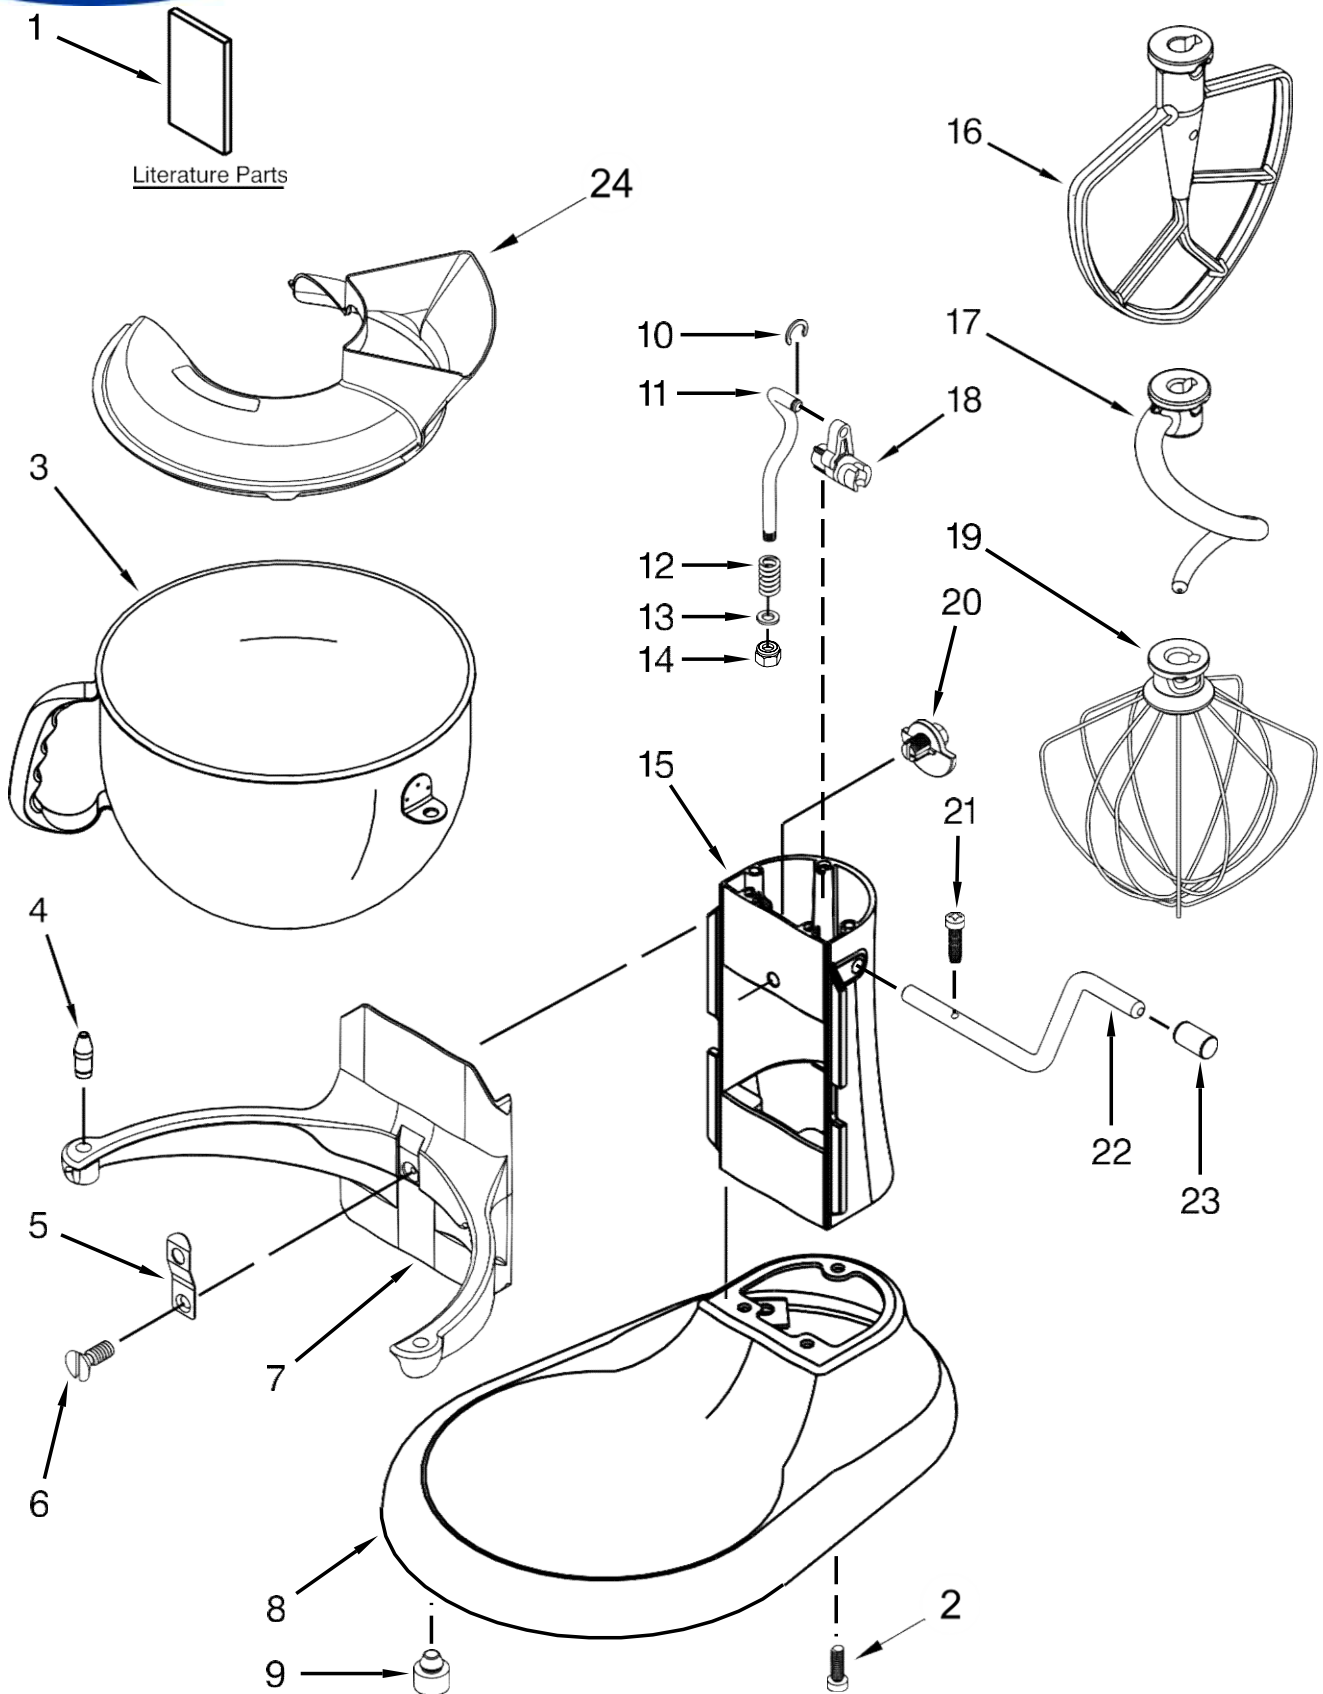

**KitchenAid®**

**6 QT. STAND MIXER**

**MODELS:**

KP26M9XCCU5 (Contour Silver)

KP26M9XCER5 (Empire Red)

KP26M9XCOB5 (Onyx Black)

KP26M9XCWH5 (White)

<u>Illus.</u> <u>No.</u>	<u>Part No.</u>	<u>Description</u>
1		Motor Housing
	W10327951	Contour Silver
	9705300	Empire Red
	9705296	Onyx Black
	9703311	White
2		Trim Band
	W10870719	Platinum
3		Lower Gearcase
	W10327958	Contour Silver
	9706331	Empire Red
	9706311	Onyx Black
	9706047	White

<u>Illus.</u> <u>No.</u>	<u>Part No.</u>	<u>Description</u>
4		Planetary
	W10327955	Contour Silver
	9708180	Empire Red
	9708176	Onyx Black
	9708172	White
5		Bowl Support and Pins
	W10327966	Contour Silver
	9705360	Empire Red
	9705356	Onyx Black
	9703674	White

<u>Illus. No.</u>	<u>Part No.</u>	<u>Description</u>
1		Literature Parts
	W10862776	Use & Care Guide
2	3400200	Screw
3	W10245586	Bowl, 6 Quart
4	240185	Pin, Retaining Bowl
5	W10504114	Clip, Bowl Retainer
6	3400018	Screw
7		Bowl Support (Refer to Color Variation Parts Page)
8		Base and Foot Assembly (Refer to Color Variation Parts Page)

<u>Illus. No.</u>	<u>Part No.</u>	<u>Description</u>
9	9708649	Foot
10	9703307	Ring, Retaining
11	W10598835	Rod, Bowl Lift
12	9237	Spring, Lift Rod
13	9703439	Washer
14	8533907	Nut
15		Column Assembly (Refer to Color Variation Parts Page)
16	9703485	Beater, Flat (Burnished)
17	W10536041	Hook, Dough (Burnished)
18	9706885	Arm, Bowl Lift