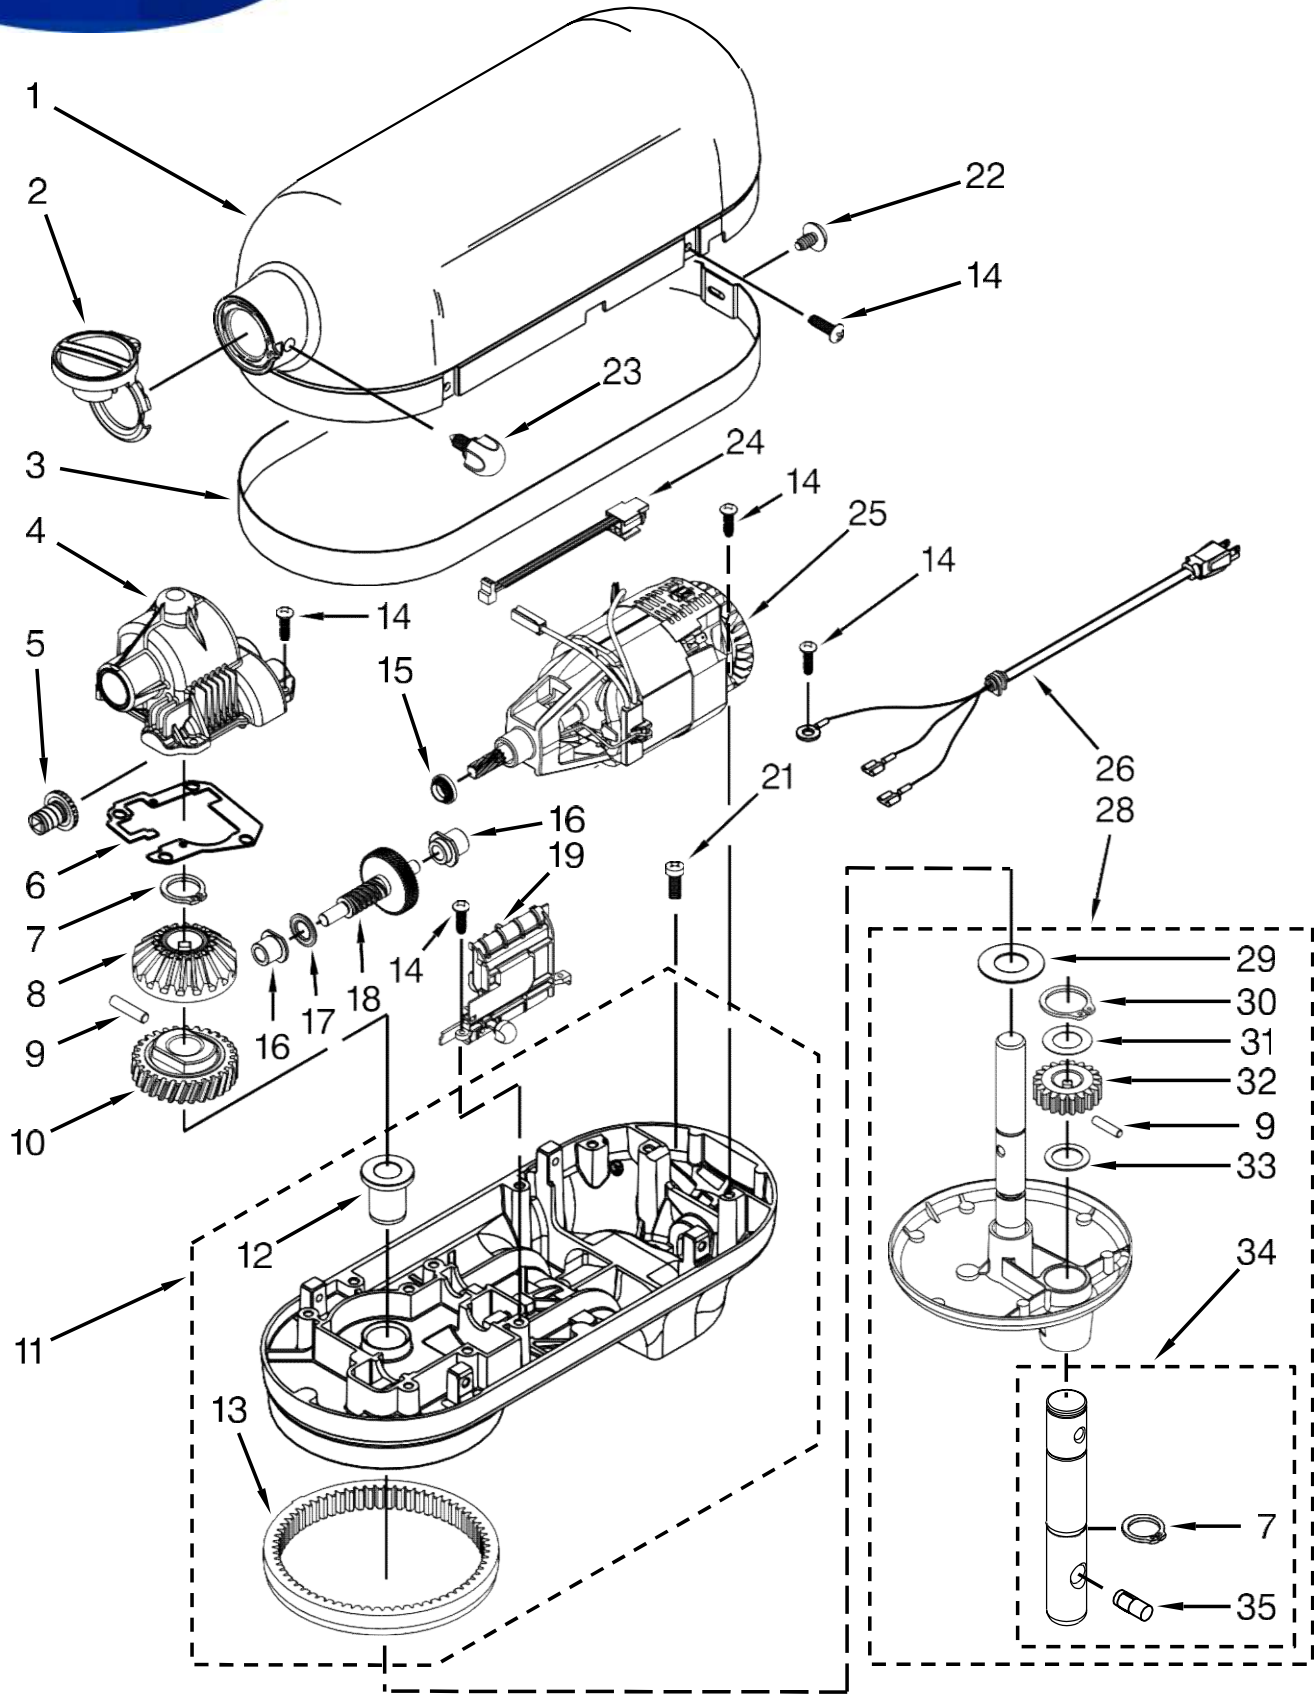

<u>Illus. No.</u>	<u>Part No.</u>	<u>Description</u>	<u>Illus. No.</u>	<u>Part No.</u>	<u>Description</u>	<u>Illus. No.</u>	<u>Part No.</u>	<u>Description</u>
1		Gearcase Motor Housing (Refer to Color Variation Parts Page)	12	16897	Bearing, Lower Center	25	W10247536	Motor, 120 Volt
2	9707983	Cap, Attachment Hub (Nickel)	13	9703339	Gear, Internal	26		Cord, Power
3		Band, Trim (Refer to Color Variation Parts Page)	14	3400814	Screw		W10325654	White
4	9709125	Transmission Housing	15	9706247	Seal, Motor Shaft		W10325656	Black
5	9703338	Gear, Attachment Hub Level	16		Bearing	28		Planetary Assembly (Refer to Color Variation Parts Page)
6	9709511	Gasket, Transmission		W10170080	Front	29	W10323379	Washer, Fiber
7	9703680	Clip, Retaining	17	9703445	Bearing, Thrust	30	9703438	Ring, Retaining
8	9703337	Gear, Bevel	18	9709231	Gear, Worm	31	9706090	Washer
9	9707223	Pin, Retaining	19		Control Assembly	32	9707627	Gear, Pinion
10	9706529	Gear, Worm Follower		9706648	Control with Black Knob	33	8533910	Washer
11		Lower Gearcase (Refer to Color Variation Parts Page)	21	3400200	Screw	34	9708191	Shaft, Agitator
			22	3400617	Screw	35	9704677	Pin, Groove
			23		Thumb Screw			
				9709194	Black			
			24	9703312	Sensor, Hall Effect