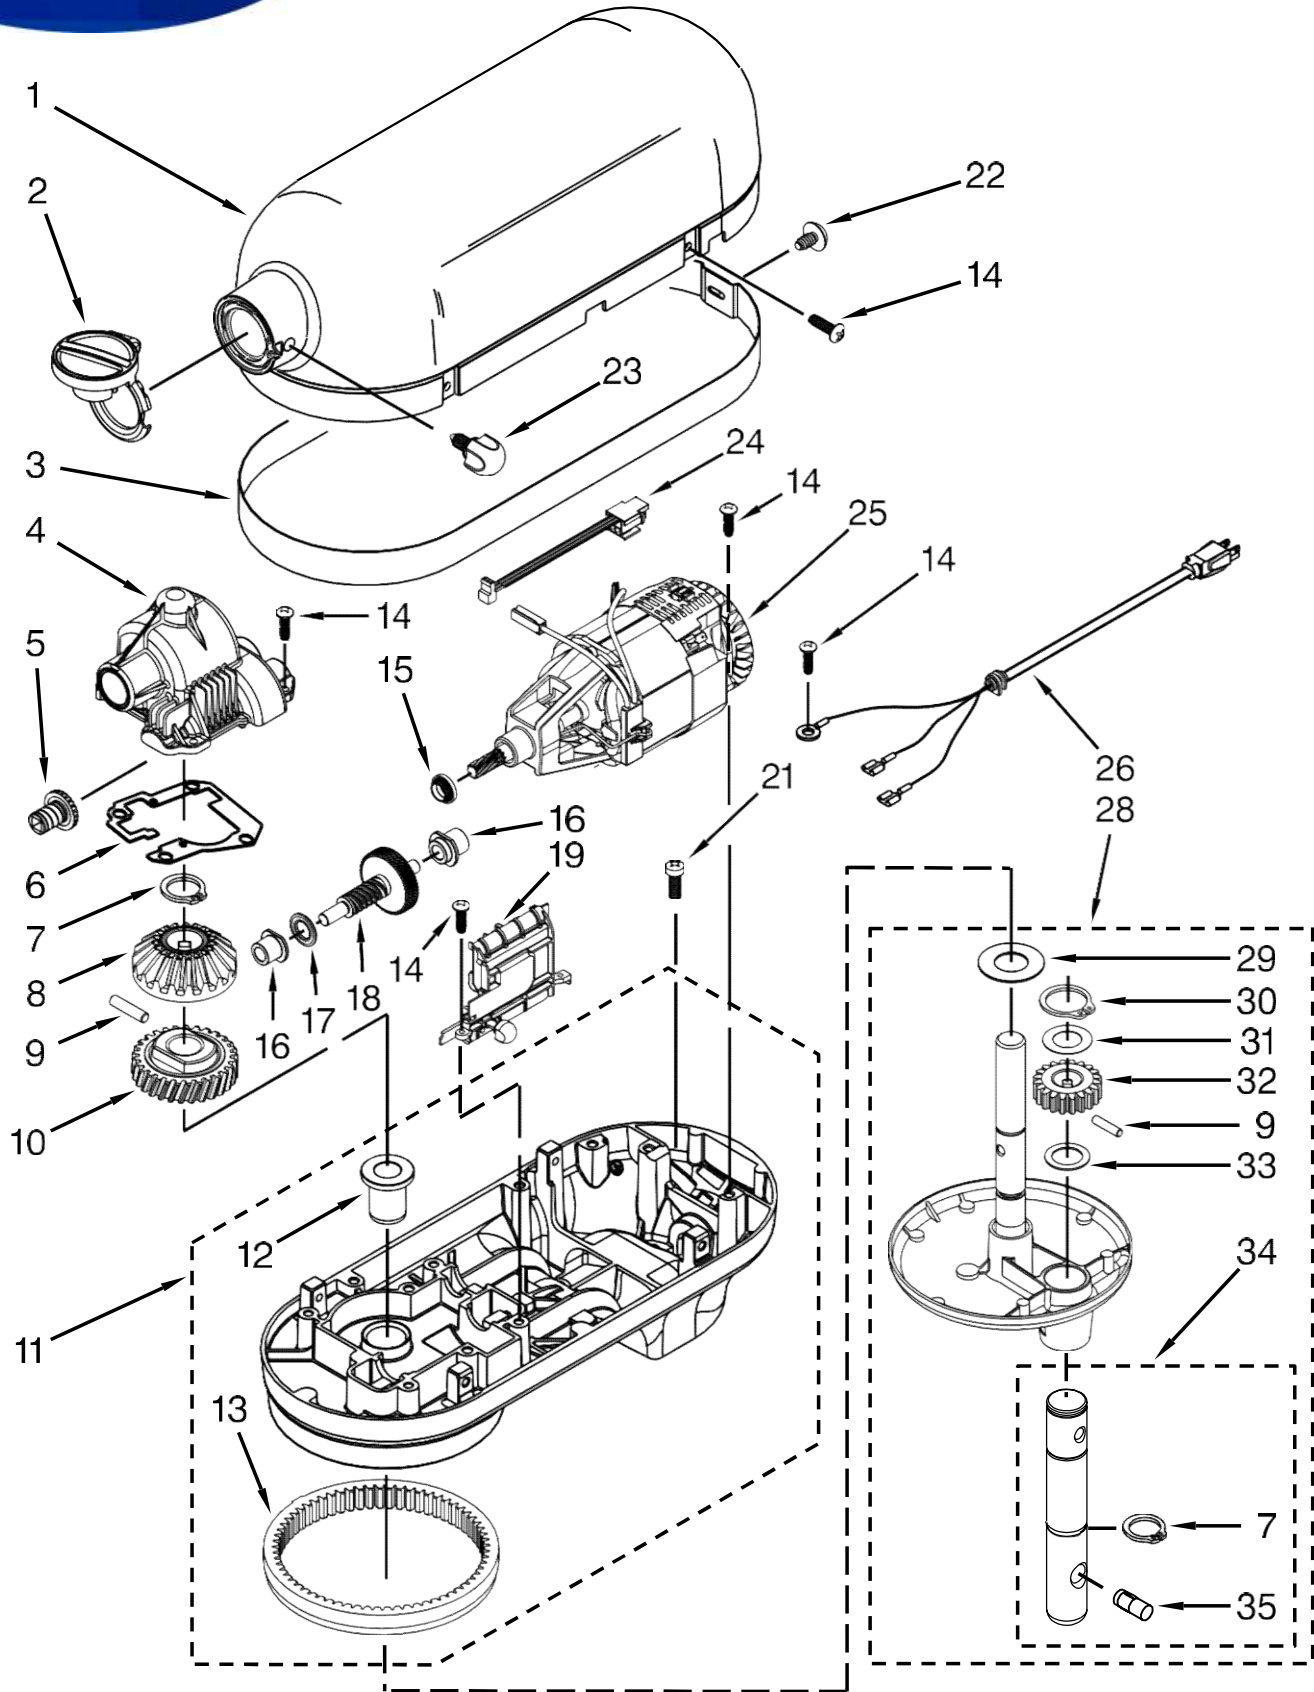

<u>Illus. No.</u>	<u>Part No.</u>	<u>Description</u>	<u>Illus. No.</u>	<u>Part No.</u>	<u>Description</u>	<u>Illus. No.</u>	<u>Part No.</u>	<u>Description</u>
1		Gearcase Motor Housing (Refer to Color Variation Parts Page)	12	16897	Bearing, Lower Center	25	W10247536	Motor, 120 Volt
2	9707983	Cap, Attachment Hub (Nickel)	13	9703339	Gear, Internal	26		Cord, Power
3		Band, Trim (Refer to Color Variation Parts Page)	14	3400814	Screw		W10325654	White
4	9709125	Transmission Housing	15	9706247	Seal, Motor Shaft		W10325656	Black
5	9703338	Gear, Attachment Hub Level	16		Bearing	28		Planetary Assembly (Refer to Color Variation Parts Page)
6	9709511	Gasket, Transmission		W10170080	Front	29	W10323379	Washer, Fiber
7	9703680	Clip, Retaining	17	9703445	Bearing, Thrust	30	9703438	Ring, Retaining
8	9703337	Gear, Bevel	18	9709231	Gear, Worm	31	9706090	Washer
9	9707223	Pin, Retaining	19		Control Assembly	32	9707627	Gear, Pinion
10	9706529	Gear, Worm Follower		9706648	Control with Black Knob	33	8533910	Washer
11		Lower Gearcase (Refer to Color Variation Parts Page)	21	3400200	Screw	34	9708191	Shaft, Agitator
			22	3400617	Screw	35	9704677	Pin, Groove
			23		Thumb Screw			
				9709194	Black			
			24	9703312	Sensor, Hall Effect