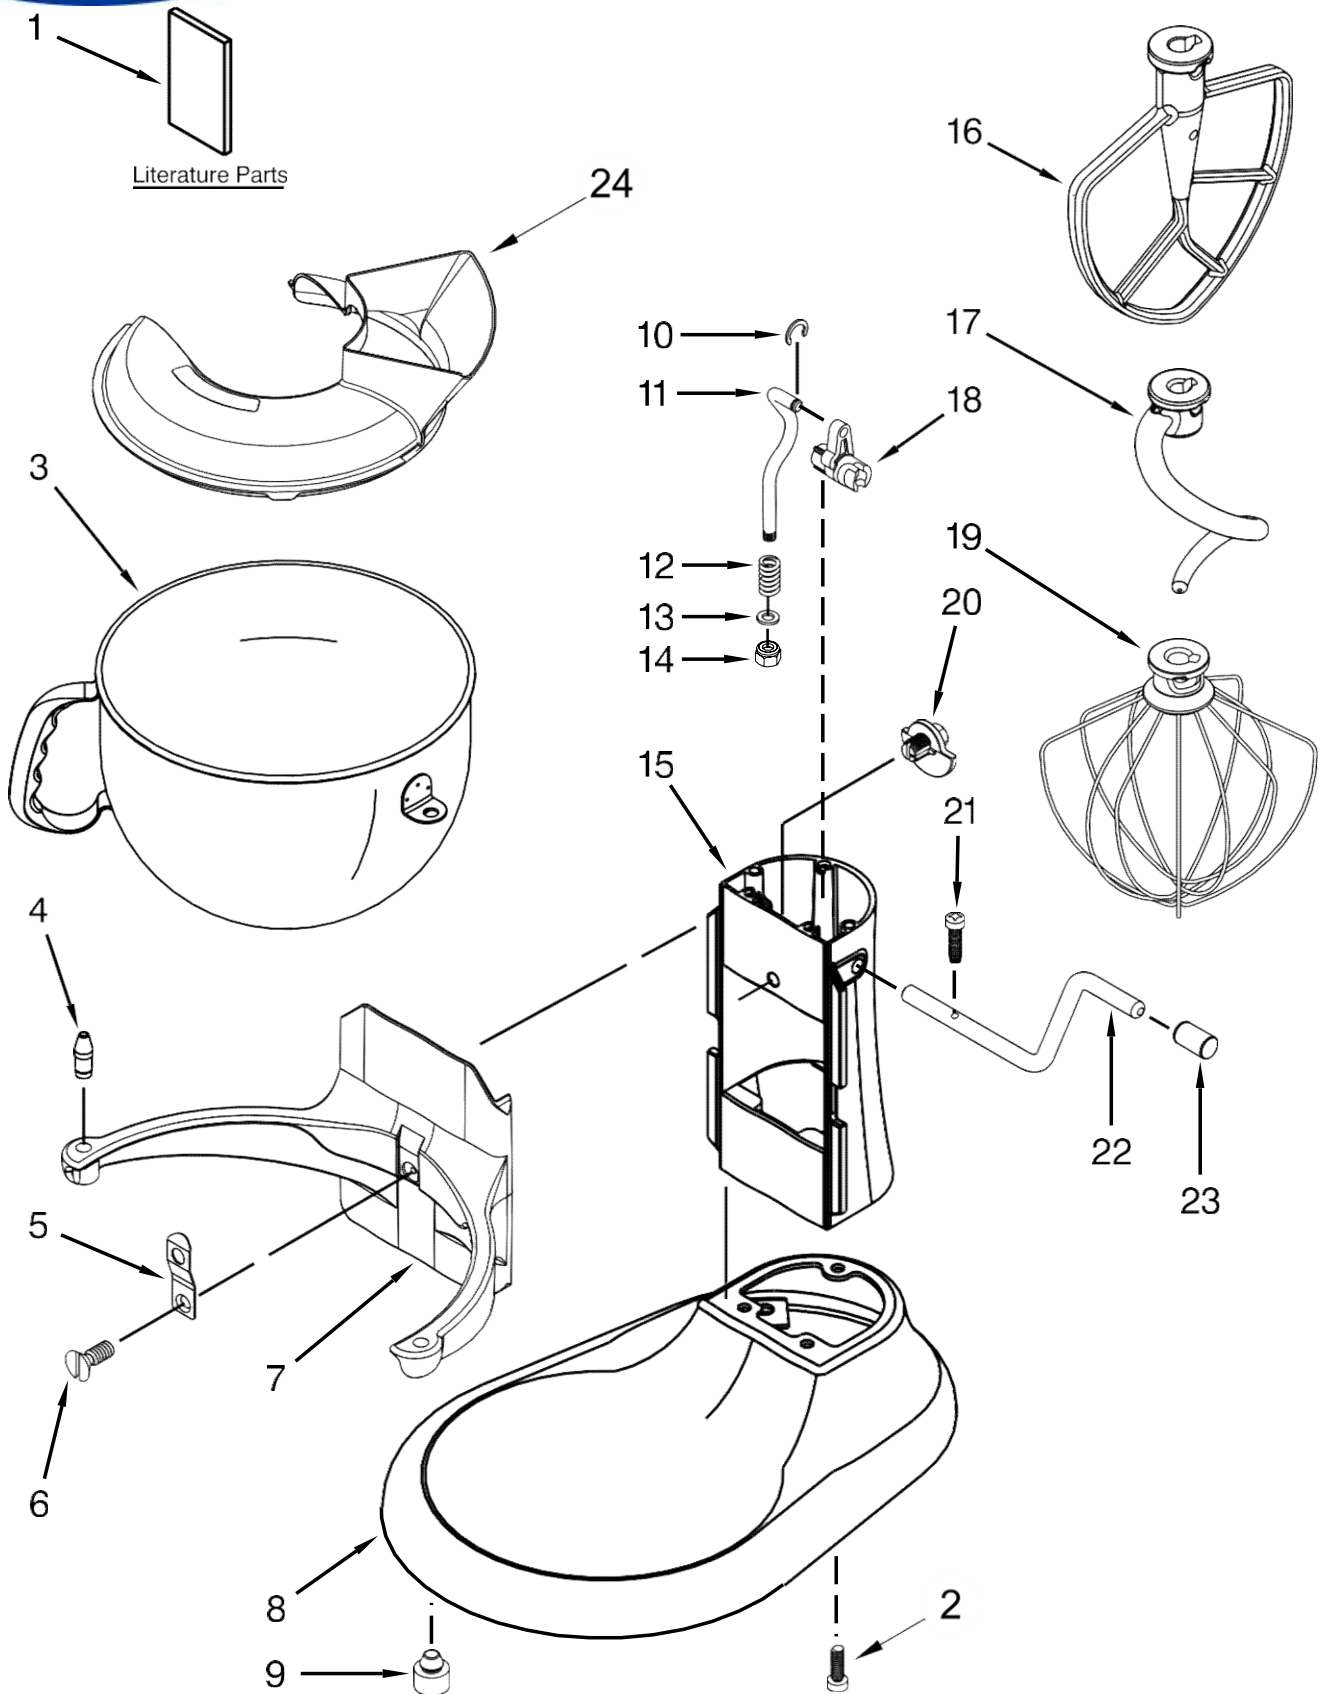

KitchenAid®

6 QT. STAND MIXER

MODELS:

KP26M9XCCU5 (Contour Silver)

KP26M9XCER5 (Empire Red)

KP26M9XCOB5 (Onyx Black)

KP26M9XCWH5 (White)

<u>Illus.</u> <u>No.</u>	<u>Part No.</u>	<u>Description</u>
1		Motor Housing
	W10327951	Contour Silver
	9705300	Empire Red
	9705296	Onyx Black
	9703311	White
2		Trim Band
	W10870719	Platinum
3		Lower Gearcase
	W10327958	Contour Silver
	9706331	Empire Red
	9706311	Onyx Black
	9706047	White

<u>Illus.</u> <u>No.</u>	<u>Part No.</u>	<u>Description</u>
4		Planetary
	W10327955	Contour Silver
	9708180	Empire Red
	9708176	Onyx Black
	9708172	White
5		Bowl Support and Pins
	W10327966	Contour Silver
	9705360	Empire Red
	9705356	Onyx Black
	9703674	White

<u>Illus. No.</u>	<u>Part No.</u>	<u>Description</u>
1		Literature Parts
	W10862776	Use & Care Guide
2	3400200	Screw
3	W10245586	Bowl, 6 Quart
4	240185	Pin, Retaining Bowl
5	W10504114	Clip, Bowl Retainer
6	3400018	Screw
7		Bowl Support (Refer to Color Variation Parts Page)
8		Base and Foot Assembly (Refer to Color Variation Parts Page)

<u>Illus. No.</u>	<u>Part No.</u>	<u>Description</u>
9	9708649	Foot
10	9703307	Ring, Retaining
11	W10598835	Rod, Bowl Lift
12	9237	Spring, Lift Rod
13	9703439	Washer
14	8533907	Nut
15		Column Assembly (Refer to Color Variation Parts Page)
16	9703485	Beater, Flat (Burnished)
17	W10536041	Hook, Dough (Burnished)
18	9706885	Arm, Bowl Lift