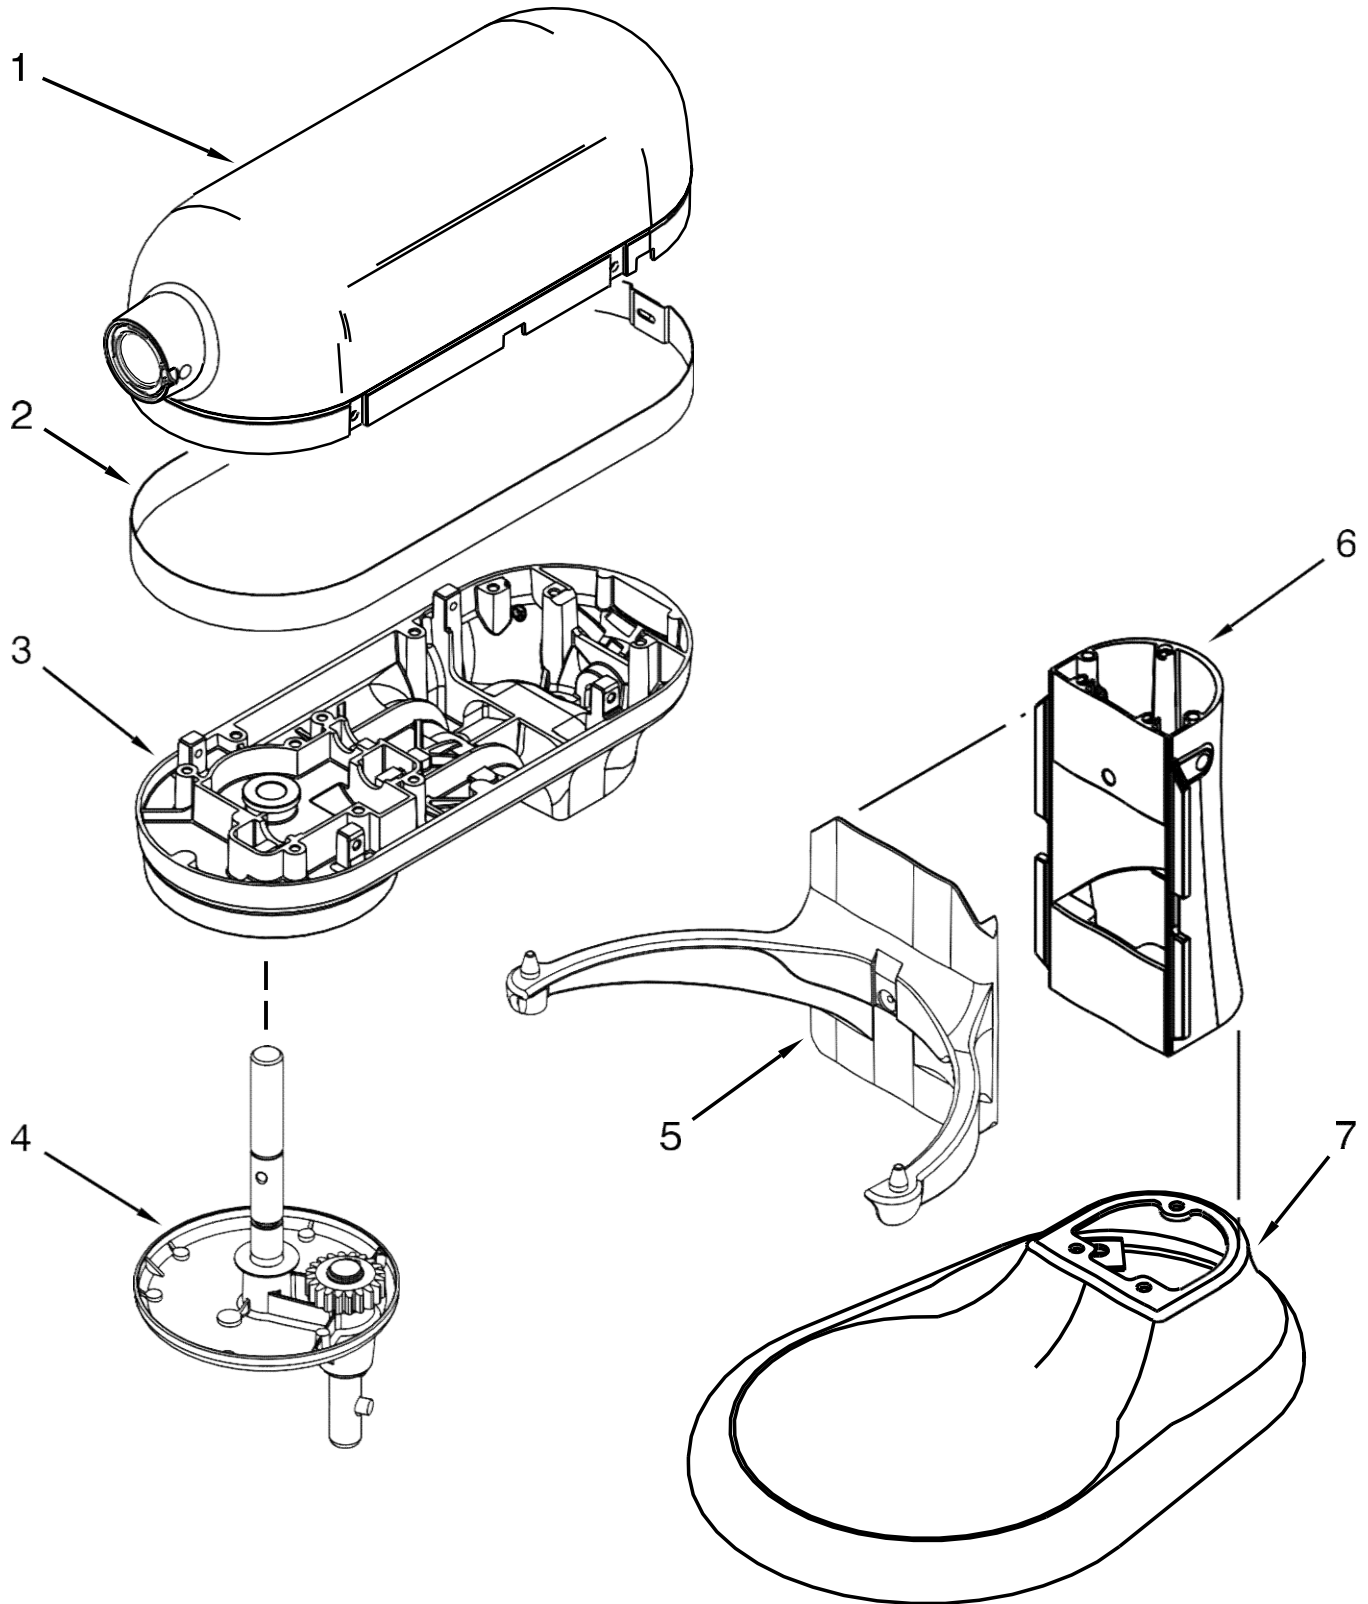

KitchenAid®

6 QT. STAND MIXER

MODELS:

KP26M9XCCU5 (Contour Silver)

KP26M9XCER5 (Empire Red)

KP26M9XCOB5 (Onyx Black)

KP26M9XCWH5 (White)

<u>Illus.</u> <u>No.</u>	<u>Part No.</u>	<u>Description</u>
1		Motor Housing
	W10327951	Contour Silver
	9705300	Empire Red
	9705296	Onyx Black
	9703311	White
2		Trim Band
	W10870719	Platinum
3		Lower Gearcase
	W10327958	Contour Silver
	9706331	Empire Red
	9706311	Onyx Black
	9706047	White

<u>Illus.</u> <u>No.</u>	<u>Part No.</u>	<u>Description</u>
4		Planetary
	W10327955	Contour Silver
	9708180	Empire Red
	9708176	Onyx Black
	9708172	White
5		Bowl Support and Pins
	W10327966	Contour Silver
	9705360	Empire Red
	9705356	Onyx Black
	9703674	White

<u>Illus. No.</u>	<u>Part No.</u>	<u>Description</u>
1		Literature Parts
	W10862776	Use & Care Guide
2	3400200	Screw
3	W10245586	Bowl, 6 Quart
4	240185	Pin, Retaining Bowl
5	W10504114	Clip, Bowl Retainer
6	3400018	Screw
7		Bowl Support (Refer to Color Variation Parts Page)
8		Base and Foot Assembly (Refer to Color Variation Parts Page)

<u>Illus. No.</u>	<u>Part No.</u>	<u>Description</u>
9	9708649	Foot
10	9703307	Ring, Retaining
11	W10598835	Rod, Bowl Lift
12	9237	Spring, Lift Rod
13	9703439	Washer
14	8533907	Nut
15		Column Assembly (Refer to Color Variation Parts Page)
16	9703485	Beater, Flat (Burnished)
17	W10536041	Hook, Dough (Burnished)
18	9706885	Arm, Bowl Lift