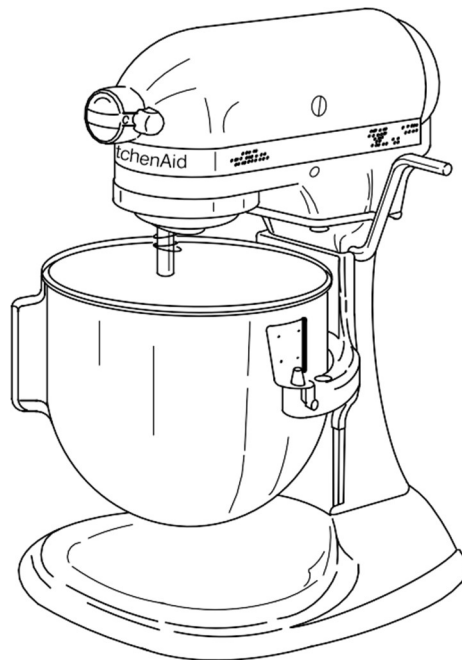

PARTS LIST

for

KitchenAid®

INTERNATIONAL PART NUMBERS ITALICIZED

**MIXER
VARIATIONS
OF**

**K5SS, KSM5, KP50P, KPM5,
KSM50P, KSMC50S, AND KPM50
SOLID STATE**

MOTOR HOUSING

- 4162086 White
- 4169509 Cobalt Blue
- 4176086 Imperial Gray
- 4176185 Almond Creme
- 4173581 Gloss Black
- 4176132 Empire Green
- 4176315 Empire Red
- 4176316 Majestic Yellow
- 9704025 Metallic Chrome
- 240291-15 Royal Crimson
- 4176176 *KPM50 Model*