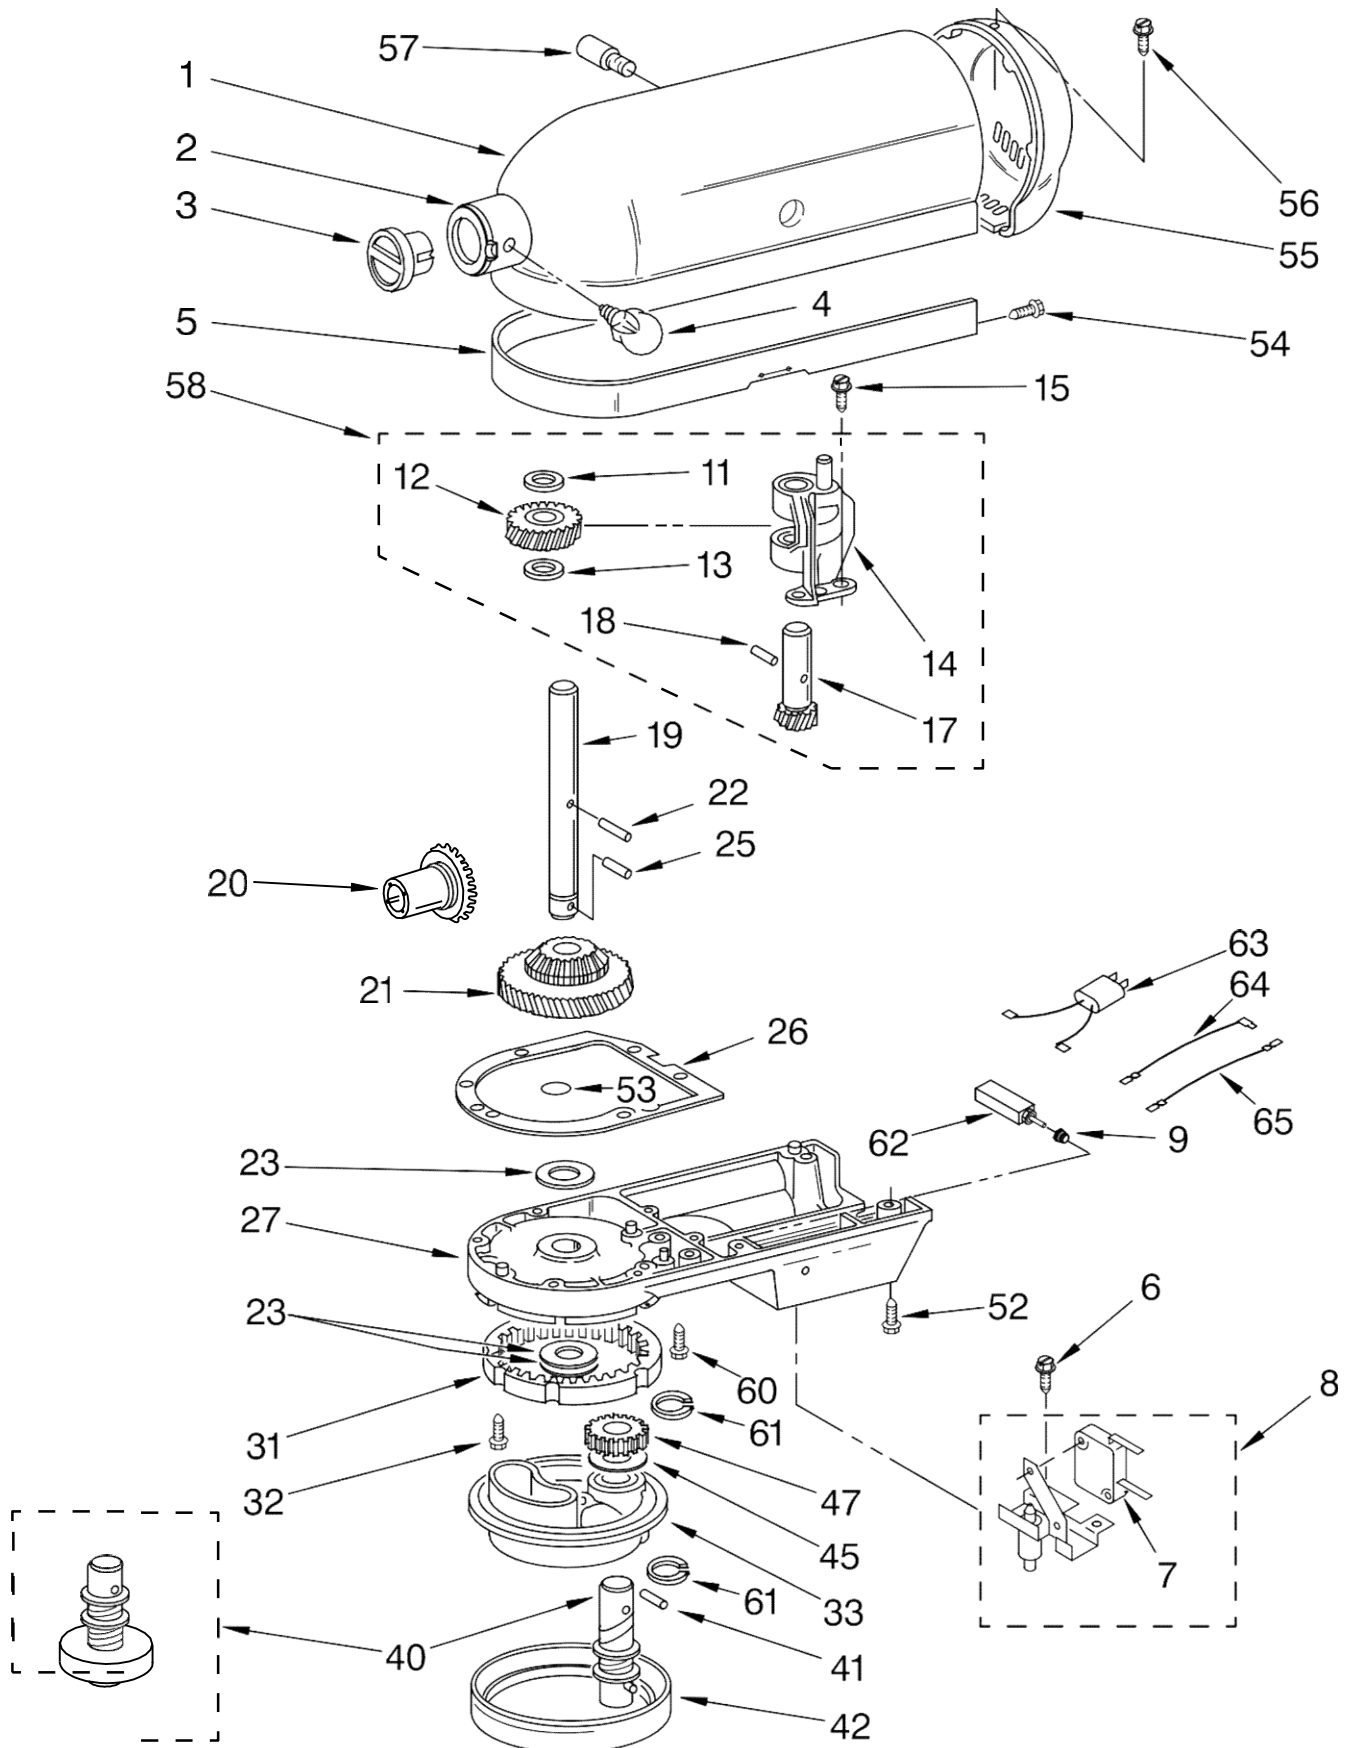

FOR ORDERING INFORMATION REFER TO PARTS PRICE LIST

Illus. No.	Part No.	DESCRIPTION	Illus. No.	Part No.	DESCRIPTION	Illus. No.	Part No.	DESCRIPTION
1	**	Gearcase Motor Housing	18	9705444	Pin	52	3400025	Screw 10-24 X 1 Fil. Head (2)
2	4159709	Ring, Attachment Hub	19	4161956	Shaft, Vertical Center	53	4159817	"O" Ring
3		Cap, Attachemnt Hub	20	9703907	Gear, Attachment Hub Bevel (23T)	54	4159430	Screw, Self Tapping 6-32 X 1/4" Phil. Pan Hd. Type F
	4159713	Chrome	21	9703905	Bevel Pinion (19T) & Center Gear (62T)	55	**	Cover, End
	4176209	White	22	4161950	Pin (Vertical Center Shaft)	56	4162914	Screw, 6-32 X 3/8 Phil. Oval Hd.
4		Thumb Screw	23	3180163	Washer, Fiber	57	4176183	Pin-Guard (International)
	4162142	Black	25	9705443	Pin	58	4162101	Worm Gear Bracket And Gear (10 T & 23 T) (Incls. Illus 11 thru 14 17 & 18)
	4176211	White (Storm Gray)	26	4162324	Gasket, Transmission Case	60	3400026	Machine Screw 10-24 X 1 3/4 Fil. Hd. (2)
5	**	Band, Trim	27	**	Lower Gear Case	61	9703438	Ring, Retaining
6	246132	Screw (International)	31	9703904	Gear, Internal (59T)	62	4176099	Circuit Breaker, (5KPM50 Model)
7	9701129	Microswitch (International)	32	4160595	Screw, Special (5)	63	9705132	RF Filter 110/230 V (International)
8	9701014	Bowl Actuator Assembly (International)	33	**	Planetary	64	9701105	Jumper Wire Breaker to Board (International)
9	9701663	Seal, Reset Button	34	4176067	Agitator Shaft (Incls Illus. 61)	65	9702311	Lead, Circuit (2) (International)
11	3180161	Washer, Fiber	40	4176082	KSMC50S Model 3184052 Agitator Shaft (Includes Cup) (International)		9702309	KPM50 Model
12	4162897	Worm Gear (23T)	41	4161950	Pin (Agitator Shaft Pinion)			
13	3180161	Washer, Fiber (.031" Thick)	42	4162074	Ring, Planetary Drip			
14	4162099	Worm Gear Bracket And Bearing	45	3180160	Washer, Shim			
15	3400022	Screw And L.W. Assy. #10-24 X 7/16" Phil. Fil. Hd. (3)	47	9703903	Pinion, Gear (18T) (Agitator Shaft) (International)			
17	4162037	Shaft & Pinion (10T)						

**Refer to Page 2
Color Variation Parts