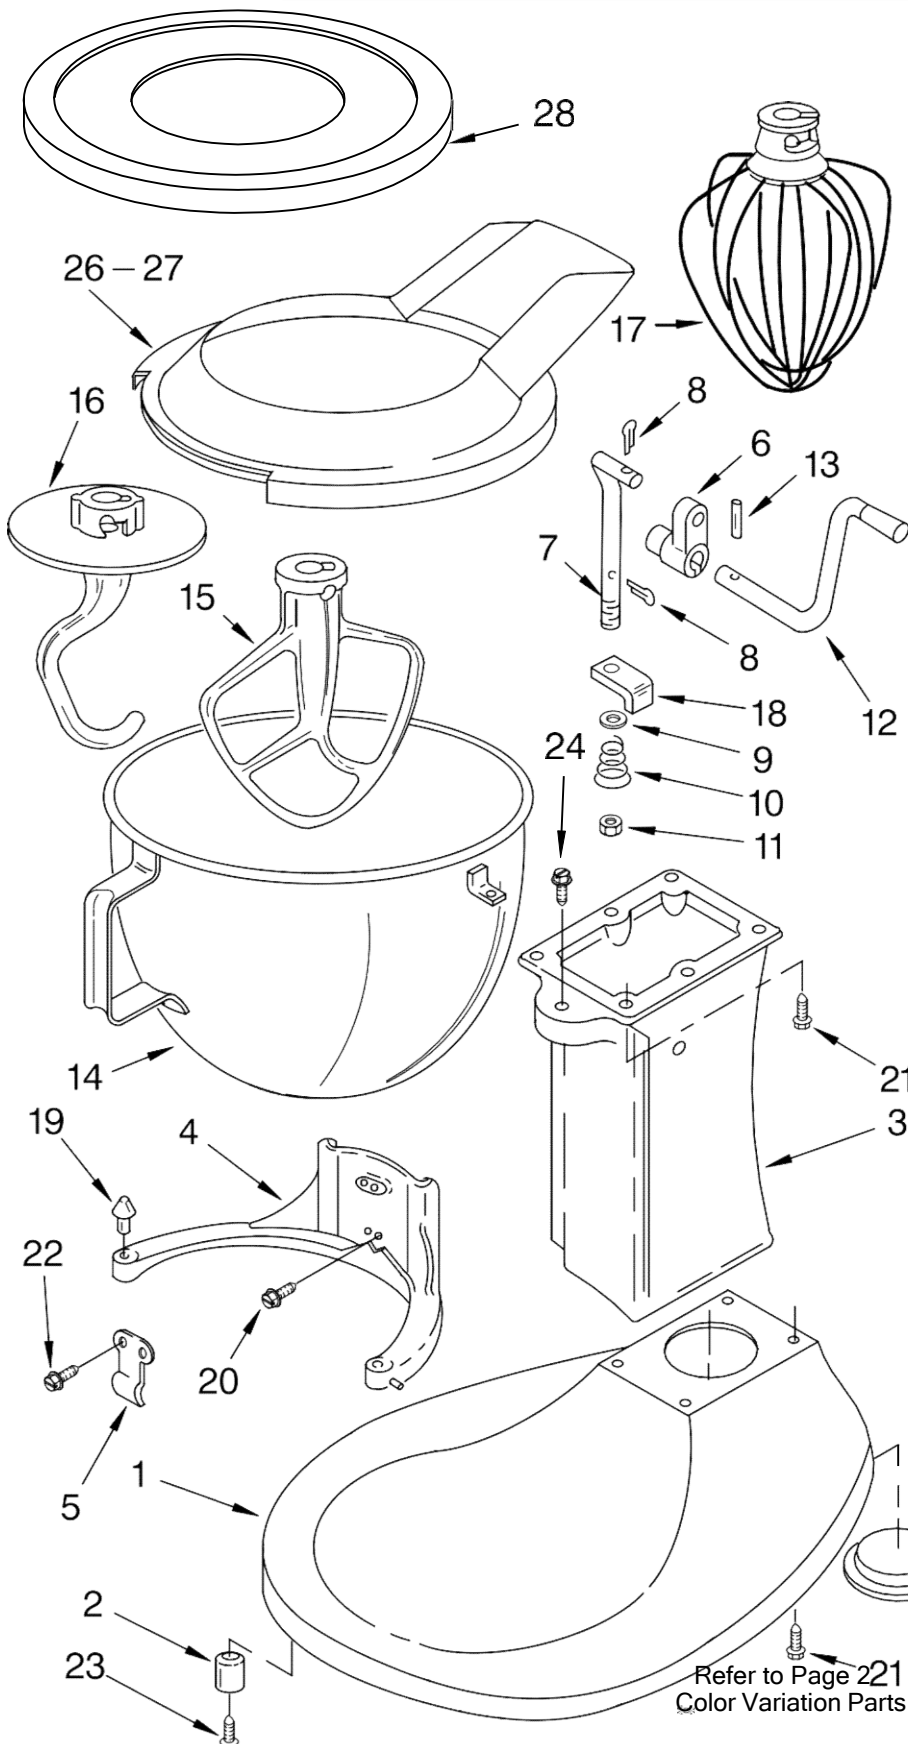

Any color not listed is no longer available. If additional colors are added, this page will be updated.

Availability of all colors subject to change.

FOR ORDERING INFORMATION REFER TO PARTS PRICE LIST

Illus. No.	Part No.	DESCRIPTION
1	**	Base & Foot Supports
2	9703414	Foot, Rubber (4)
3	**	Column Assembly
4	**	Bowl Support
5	3182857	Latch, Bowl Spring
6	4162874	Arm, Bowl Lift
7	4159620	Rod, Bowl Lift
8	9704608	Cotter Pin 5/64 X 1/2 (2)
9	4159514	Washer
10	4159622	Spring
11	4159092	Nut, 1/4-28
12	4159615	Handle, Bowl Lift
13	9703442	Roll Pin
14	4162116	Bowl (5 Qt)
	4176043	KSMC50S Model
	4176144	Professional Mdl. (2 Bowls)
15	9707670	Beater, Flat
	4176045	KSMC50S Model
	4176182	Professional Mdl.
16	9707672	Dough Hook
	3183236	KSMC50S Model
	3183233	KSM50P Model
	9708033	International Model
17	9704309	Wire Whip
	4176306	International Model
18	4162022	Bracket, Bowl Lift
19	4162028	Pin, Bowl Locating
20	3400018	Screw, 10-24 X 1/2
21	4162403	Screw, Special 5/16-18 X 3/4 Pan Head (4)
22	3400024	Screw, 10-24 X 1/4 Machine Round Head
23	4159349	Screw, #8 X 3/8 Phil. Rd. Hd. Type B
24	3182904	Screw, Dbl. Ended
25	4176184	Plug
26	4176453	Pouring Shield One-Piece (International)
	3177975	KPM5 Model
27	9706633	Pouring Shield
28	3177925	Cover, Bowl(2) Professional Mdl.