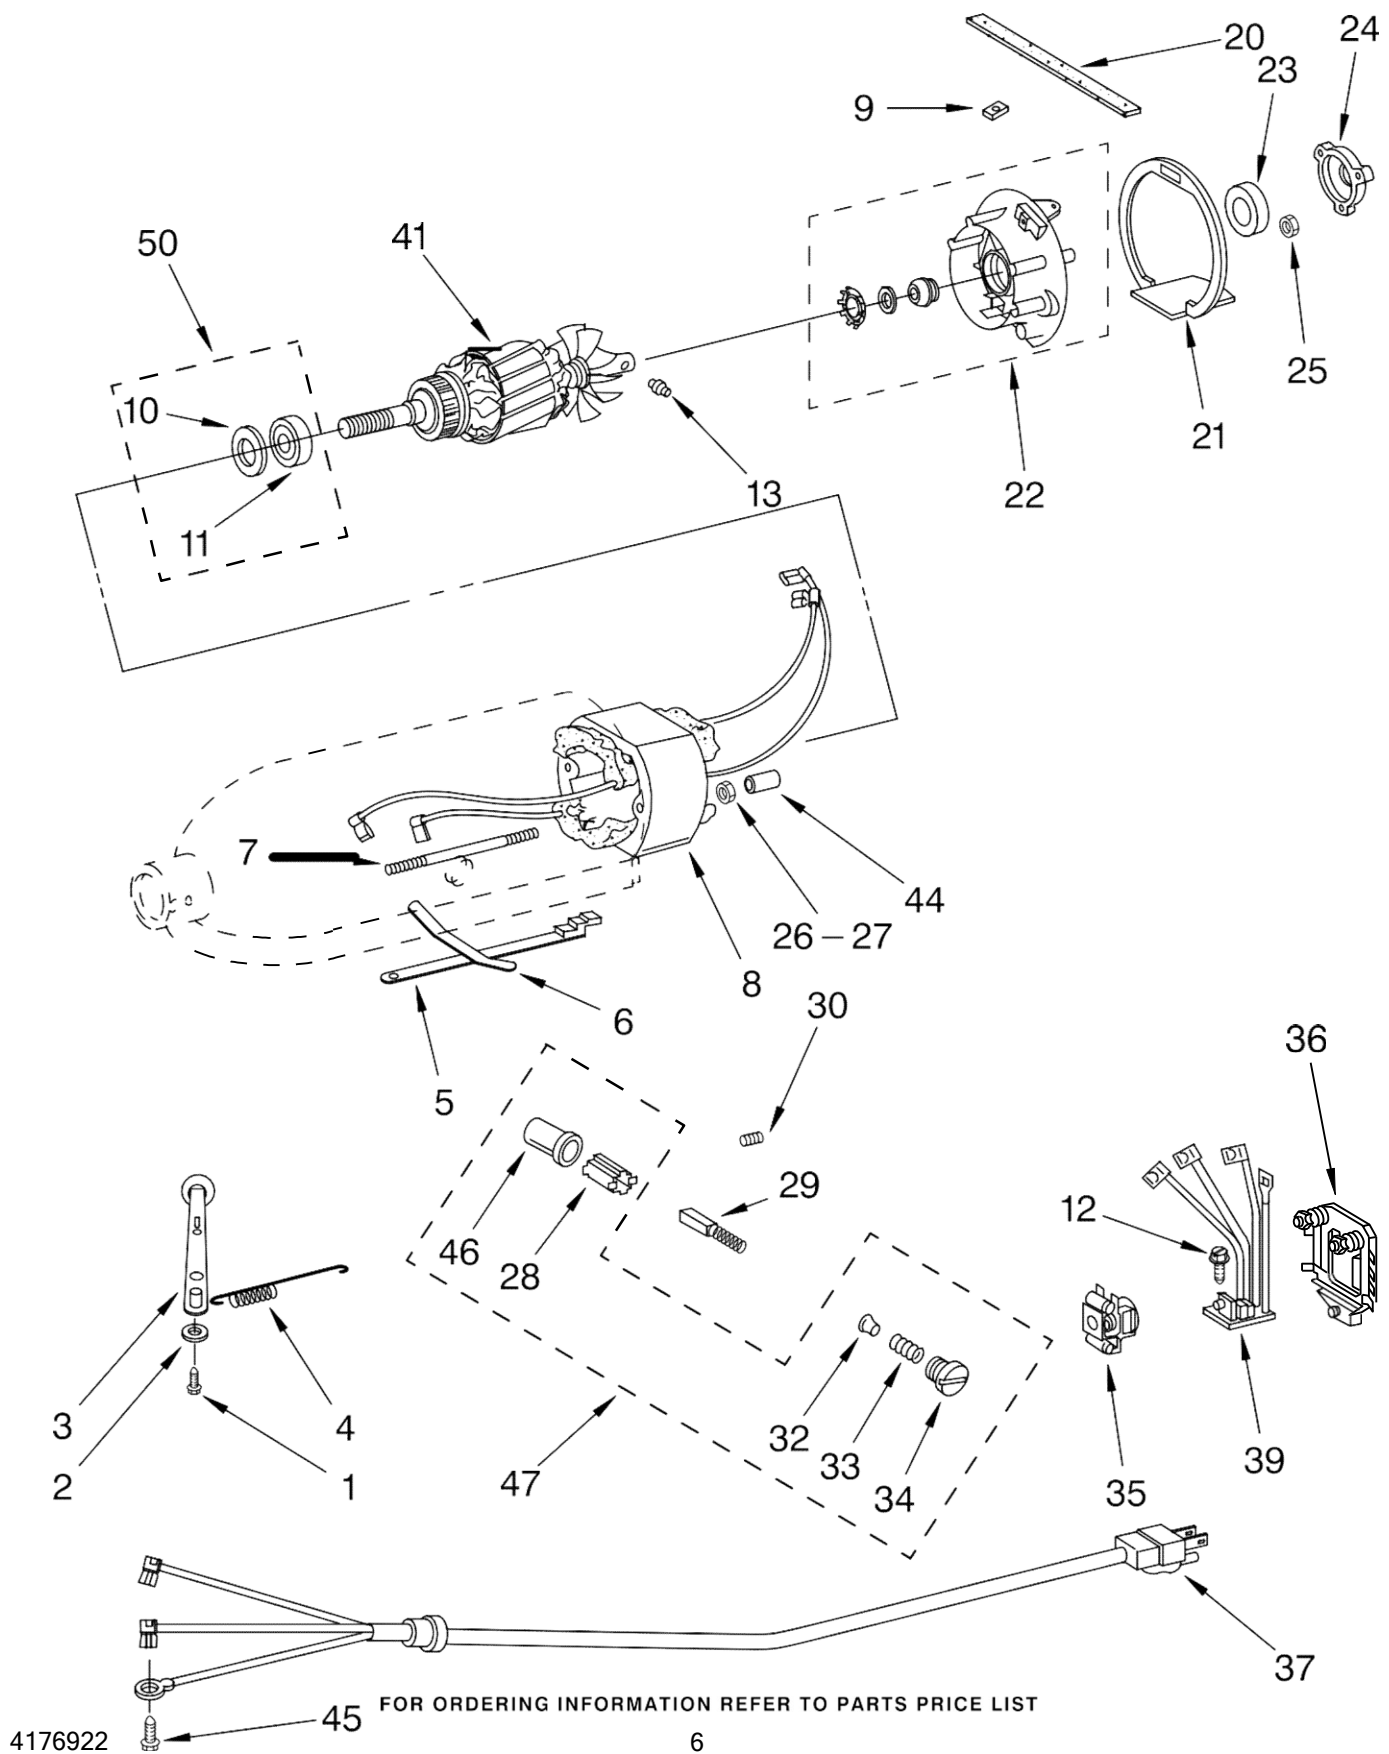

FOR ORDERING INFORMATION REFER TO PARTS PRICE LIST

Illus. No.	Part No.	DESCRIPTION	Illus. No.	Part No.	DESCRIPTION	Illus. No.	Part No.	DESCRIPTION
1	4160965	Screw, Pivot	30	4159262	Set Screw, 10-24 X 1/4"	Following Parts Not Illustrated		
2	4161697	Washer, Spring			Hdls. Cup Pt	OPTIONAL ATTACHMENTS, ACCESSORIES AND SERVICE ITEMS		
3		Switch Lever And Stud	32	4161745	Cap, Spring Seat	4164778		Mixer Attachment Pak (Includes Food Grinder (FG-A), Food Strainer (FVSP), And Vegetable Slicer, (RVS-A) (FPP-A)
	3184193	Black	33	4161746	Spring, Cap			
	3184194	White (Storm Gray)	34		Cap, Brush Holder			
4	3183680	Spring, Control Plate		3184212	Black			
5	3184176	Speed Link & Cam		3184211	White			
6	4162035	Spring, Flat	35	4159675	Governor Assembly			
7	4162344	Screw, Stator	36	4162402	Control Plate Assembly			
8	9702695	Field Assembly (115 Volts) Must Use With Item 41)	37		Cord & Plug 110 Volt			
	294046	(KSMC50S Model)		9701025	White	4164749		Food Grinder (FG-A)
	9701670	Field Assembly (220 Volts) (Must use with Item 41)		9701044	KSMC50S Model	4164751		Grain Mill (GM-A)
				9702318	White (International)	4164768		Pasta Maker And Food Grinder (Includes SNP Pasta Maker Plates) (SN/FG-A)
	4176215	100 Volt (Japan Only)		9702314	KPM5 Model			
9	9701584	Seal, Screw (KPM5 & KPM50 Models Only)		9703280	KPM50 Model	4164775		Fruit/Vegetable Strainer Parts (Use With FG-A Model Only) (FVSP)
10	9704324	Washer, Ball Bearing (Front)		9701026	Black	4164750		Rotor Slicer/Shredder (With 4 Standard Cones) Fine Shredder, Coarse Shredder, Thick Slicer, And Thin Slicer (RVS-A)
11	4159001	Ball Bearing SKF-6200ZJ	39	9706595	Phase Control Board (115 Volt)	3177975		Pouring Shield (KPS2CL)
12	3400402	Screw, Self Tapping 4-40 X 5/16" Phil. Pan Hd. Type TT		9706596	Phase Control Board (220 Volts)	9701671		Pouring Shield (International)
13	4159662	Stud, Governor Drive	41	4162959	Armature & Bearing (115 V.) Incls. Illus 11) (Must use with Illus. 8)	4164824		Pasta Maker Plates (SNP-A)
20	9701104	Seal (International)		241991-4	Armature & Bearing (220 Volts) Incls. Illus. 11 (Must Use With Illus. 8)	4164774		Fruit/Vegetable Strainer And Food Grinder (FVS/FG-A)
	9701584	KPM5 & KPM50		4176214	Armature (100 Volts) (Japan Only)	3180616		Cover, Decorative (Cotton Polyester)
21	4162351	Seal, End 3184356 International	44	4162634	Sleeve, Motor Stud	4162838		Food Tray (FT)
22	3180526	Bracket, Bearing Assembly	45	3184609	Screw, Self Tapping (10-24 X 1/2") Phil.	4164748		Juicer (JE)
23	3180238	Washer, Felt	46	3179908	Housing, Brush Holder	4164747		Can Opener (CO)
24	4162347	Cap, Motor Bearing	47	4162546	Brush Holder (Incls. Illus. 28, 32, 33, 34, & 46)	4164803		Sausage Stuffer Kit (SSA)
25	8533905	Nut, Machine Hex (10-24)	50	4176025	Ball Bearing And Washer Kit	4162154		Water Jacket (K5AWJ)
26	8533905	Nut, Hex Machine (10-24)				3177925		Bowl Cover, Plastic Non-Sealing
27	3400900	Lock Washer #10 Ext. Shake-proof				4176100		5 Qt. Bowl, Polished Stainless Steel
28	4162320	Insert, Brush Holder				4164839		Speed Disc (Service Tool)
29	9706416	Brush & Spring Assembly				4160588		Grease, Planetary

FOR ORDERING INFORMATION REFER TO PARTS PRICE LIST