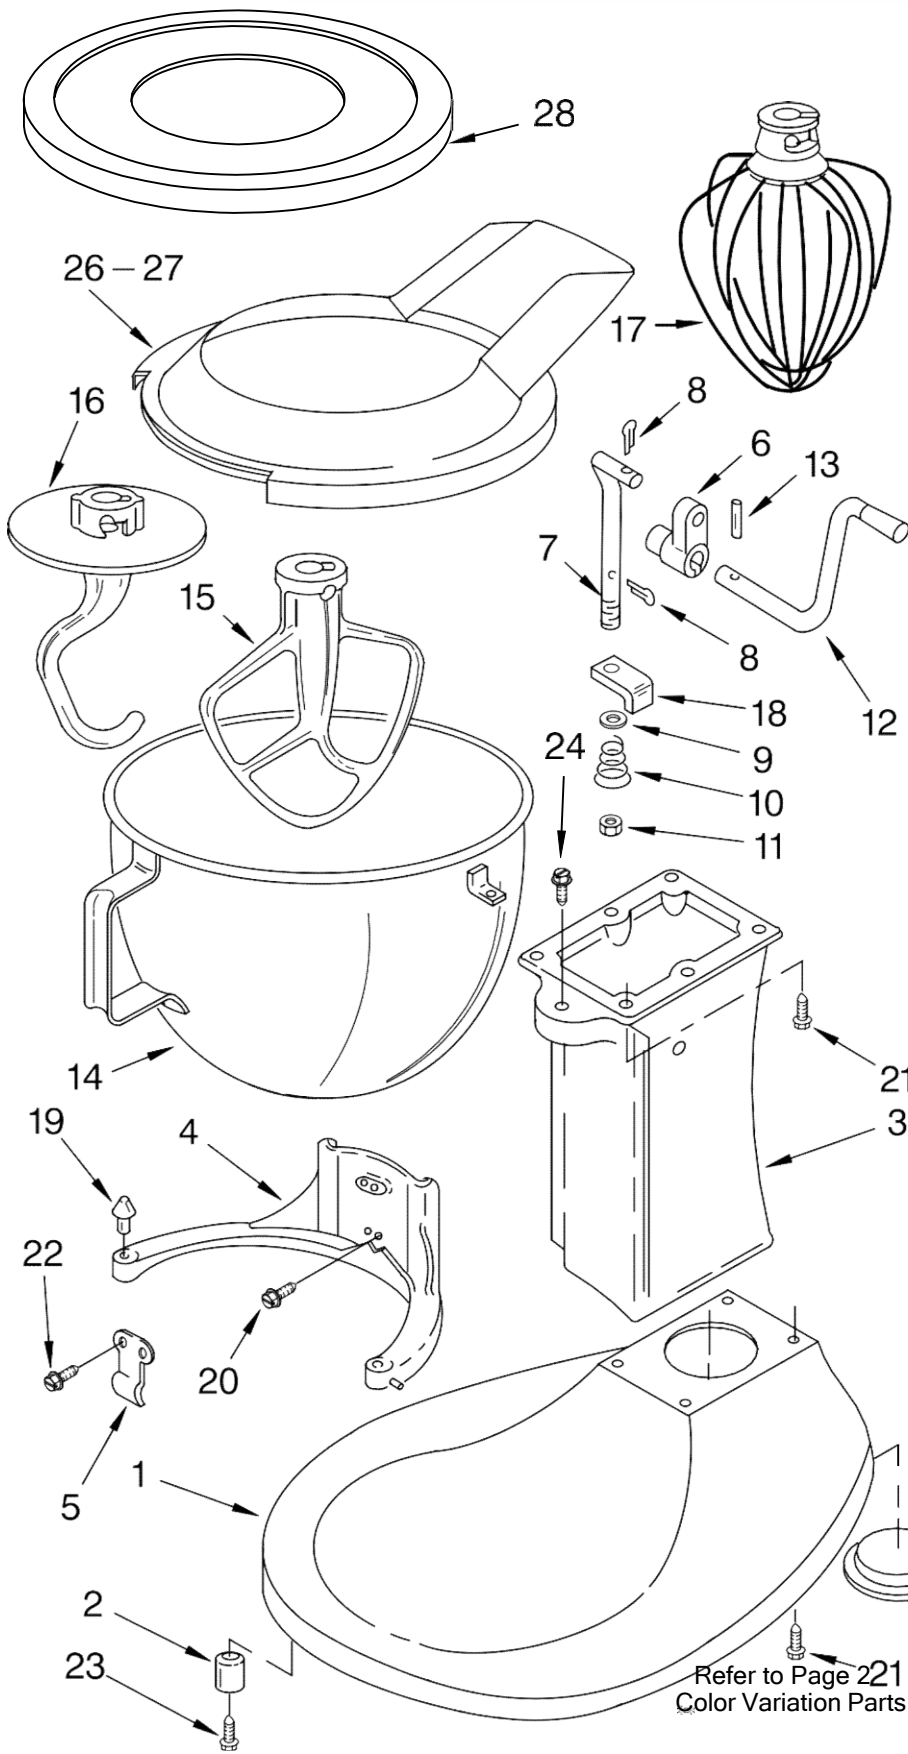

Any color not listed is no longer available. If additional colors are added, this page will be updated.

Availability of all colors subject to change.

FOR ORDERING INFORMATION REFER TO PARTS PRICE LIST

Illus. No.	Part No.	DESCRIPTION
1	**	Base & Foot Supports
2	9703414	Foot, Rubber (4)
3	**	Column Assembly
4	**	Bowl Support
5	3182857	Latch, Bowl Spring
6	4162874	Arm, Bowl Lift
7	4159620	Rod, Bowl Lift
8	9704608	Cotter Pin 5/64 X 1/2 (2)
9	4159514	Washer
10	4159622	Spring
11	4159092	Nut, 1/4-28
12	4159615	Handle, Bowl Lift
13	9703442	Roll Pin
14	4162116	Bowl (5 Qt)
	4176043	KSMC50S Model
	4176144	Professional Mdl. (2 Bowls)
15	9707670	Beater, Flat
	4176045	KSMC50S Model
	4176182	Professional Mdl.
16	9707672	Dough Hook
	3183236	KSMC50S Model
	3183233	KSM50P Model
	9708033	International Model
17	9704309	Wire Whip
	4176306	International Model
18	4162022	Bracket, Bowl Lift
19	4162028	Pin, Bowl Locating
20	3400018	Screw, 10-24 X 1/2
21	4162403	Screw, Special 5/16-18 X 3/4 Pan Head (4)
22	3400024	Screw, 10-24 X 1/4 Machine Round Head
23	4159349	Screw, #8 X 3/8 Phil. Rd. Hd. Type B
24	3182904	Screw, Dbl. Ended
25	4176184	Plug
26	4176453	Pouring Shield One-Piece (International)
	3177975	KPM5 Model
27	9706633	Pouring Shield
28	3177925	Cover, Bowl(2) Professional Mdl.