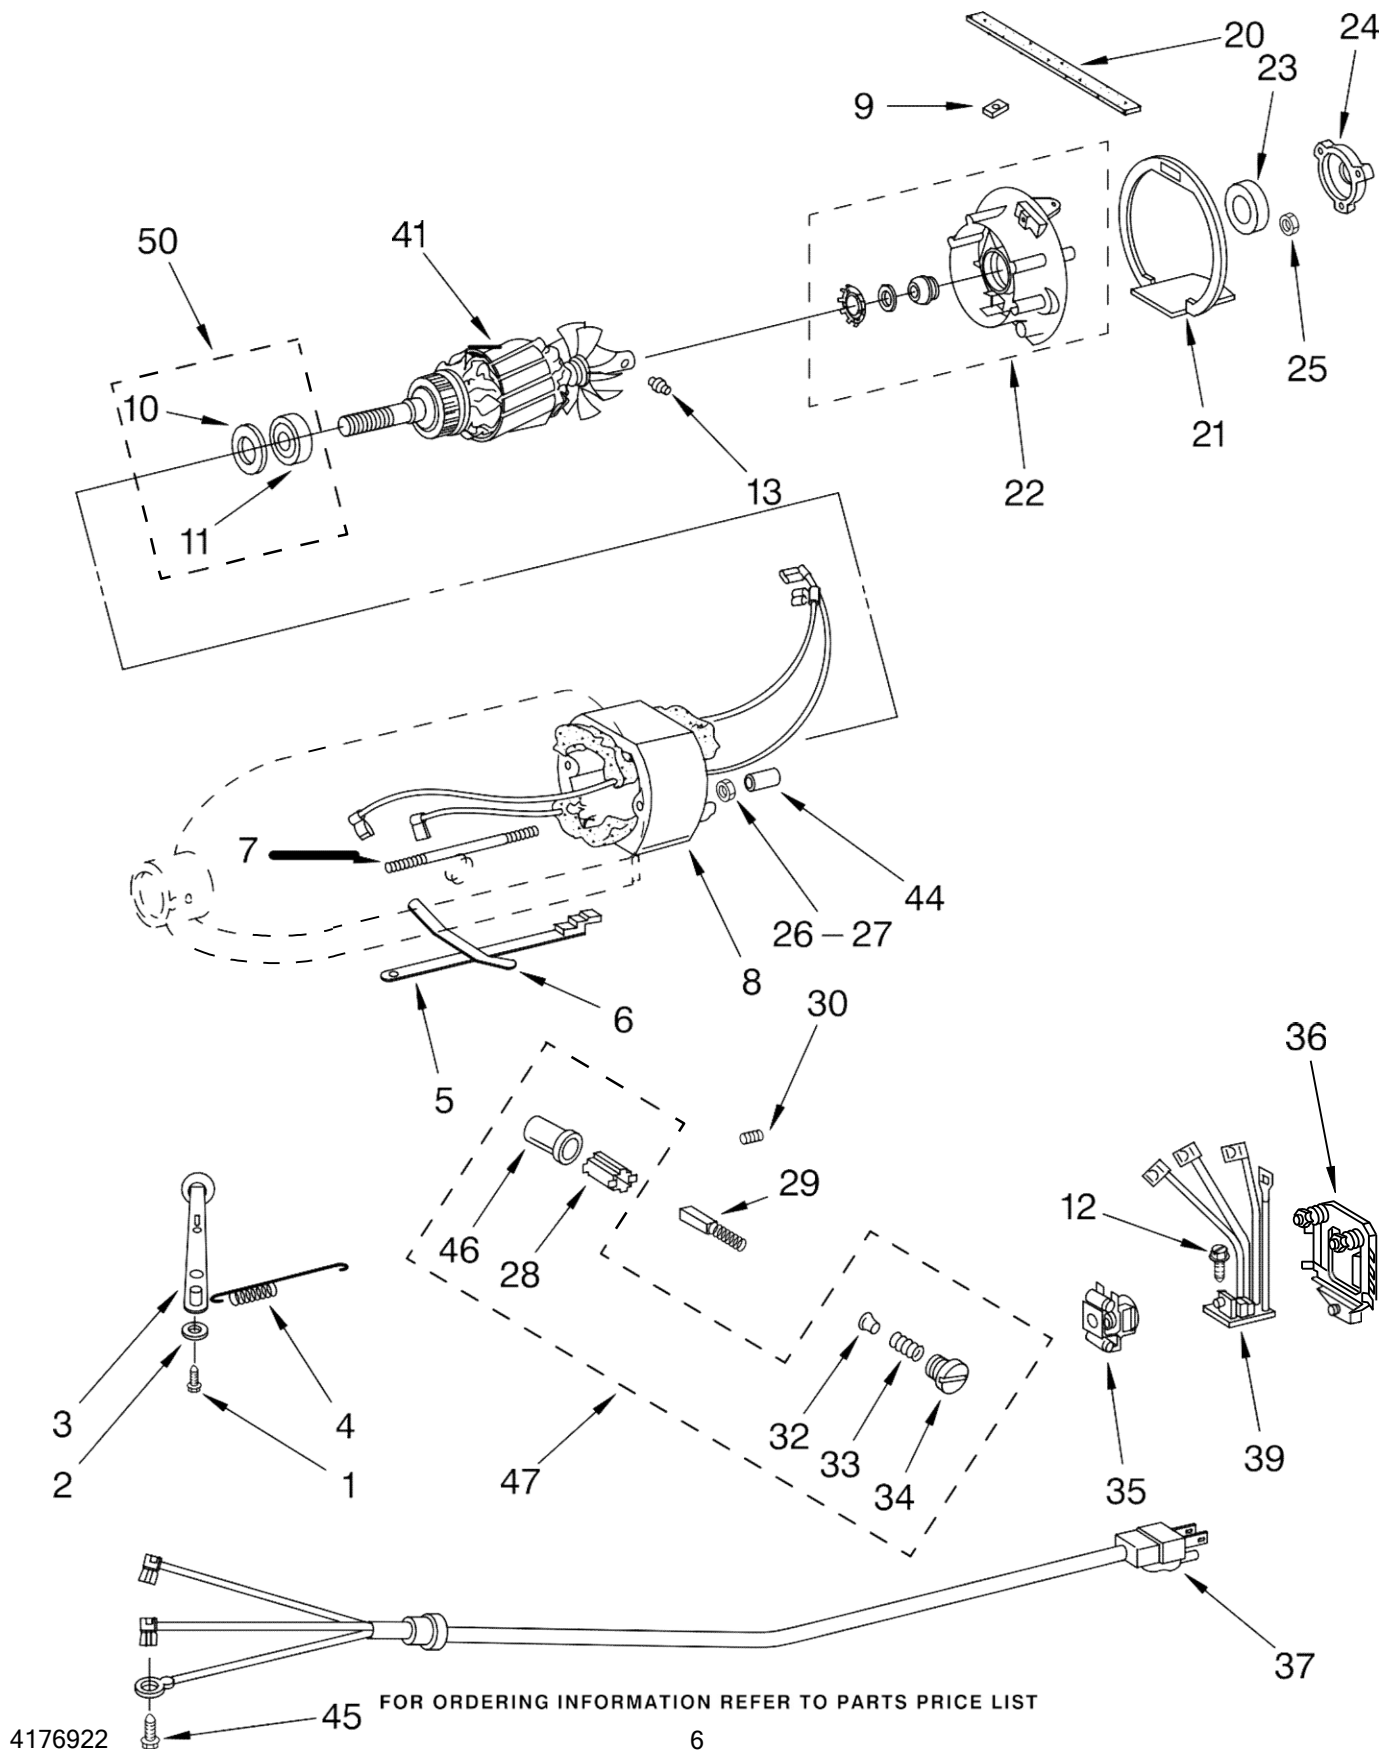

Illus. No.	Part No.	DESCRIPTION	Illus. No.	Part No.	DESCRIPTION	Illus. No.	Part No.	DESCRIPTION
1	4160965	Screw, Pivot	30	4159262	Set Screw, 10-24 X 1/4"	Following Parts Not Illustrated		
2	4161697	Washer, Spring			Hdls. Cup Pt	OPTIONAL ATTACHMENTS, ACCESSORIES AND SERVICE ITEMS		
3		Switch Lever And Stud	32	4161745	Cap, Spring Seat	4164778		Mixer Attachment Pak (Includes Food Grinder (FG-A), Food Strainer (FVSP), And Vegetable Slicer, (RVS-A) (FPP-A)
	3184193	Black	33	4161746	Spring, Cap			
	3184194	White (Storm Gray)	34		Cap, Brush Holder			
4	3183680	Spring, Control Plate		3184212	Black			
5	3184176	Speed Link & Cam		3184211	White			
6	4162035	Spring, Flat	35	4159675	Governor Assembly			
7	4162344	Screw, Stator	36	4162402	Control Plate Assembly			
8	9702695	Field Assembly (115 Volts) Must Use With Item 41)	37		Cord & Plug 110 Volt			
	294046	(KSMC50S Model)		9701025	White	4164749		Food Grinder (FG-A)
	9701670	Field Assembly (220 Volts) (Must use with Item 41)		9701044	KSMC50S Model	4164751		Grain Mill (GM-A)
				9702318	White (International)	4164768		Pasta Maker And Food Grinder (Includes SNP Pasta Maker Plates) (SN/FG-A)
	4176215	100 Volt (Japan Only)		9702314	KPM5 Model			
9	9701584	Seal, Screw (KPM5 & KPM50 Models Only)		9703280	KPM50 Model	4164775		Fruit/Vegetable Strainer Parts (Use With FG-A Model Only) (FVSP)
10	9704324	Washer, Ball Bearing (Front)		9701026	Black	4164750		Rotor Slicer/Shredder (With 4 Standard Cones) Fine Shredder, Coarse Shredder, Thick Slicer, And Thin Slicer (RVS-A)
11	4159001	Ball Bearing SKF-6200ZJ	39	9706595	Phase Control Board (115 Volt)	3177975		Pouring Shield (KPS2CL)
12	3400402	Screw, Self Tapping 4-40 X 5/16" Phil. Pan Hd. Type TT		9706596	Phase Control Board (220 Volts)	9701671		Pouring Shield (International)
13	4159662	Stud, Governor Drive	41	4162959	Armature & Bearing (115 V.) Incls. Illus 11) (Must use with Illus. 8)	4164824		Pasta Maker Plates (SNP-A)
20	9701104	Seal (International)		241991-4	Armature & Bearing (220 Volts) Incls. Illus. 11 (Must Use With Illus. 8)	4164774		Fruit/Vegetable Strainer And Food Grinder (FVS/FG-A)
	9701584	KPM5 & KPM50		4176214	Armature (100 Volts) (Japan Only)	3180616		Cover, Decorative (Cotton Polyester)
21	4162351	Seal, End 3184356 International	44	4162634	Sleeve, Motor Stud	4162838		Food Tray (FT)
22	3180526	Bracket, Bearing Assembly	45	3184609	Screw, Self Tapping (10-24 X 1/2") Phil.	4164748		Juicer (JE)
23	3180238	Washer, Felt	46	3179908	Housing, Brush Holder	4164747		Can Opener (CO)
24	4162347	Cap, Motor Bearing	47	4162546	Brush Holder (Incls. Illus. 28, 32, 33, 34, & 46)	4164803		Sausage Stuffer Kit (SSA)
25	8533905	Nut, Machine Hex (10-24)	50	4176025	Ball Bearing And Washer Kit	4162154		Water Jacket (K5AWJ)
26	8533905	Nut, Hex Machine (10-24)				3177925		Bowl Cover, Plastic Non-Sealing
27	3400900	Lock Washer #10 Ext. Shake-proof				4176100		5 Qt. Bowl, Polished Stainless Steel
28	4162320	Insert, Brush Holder				4164839		Speed Disc (Service Tool)
29	9706416	Brush & Spring Assembly				4160588		Grease, Planetary

FOR ORDERING INFORMATION REFER TO PARTS PRICE LIST