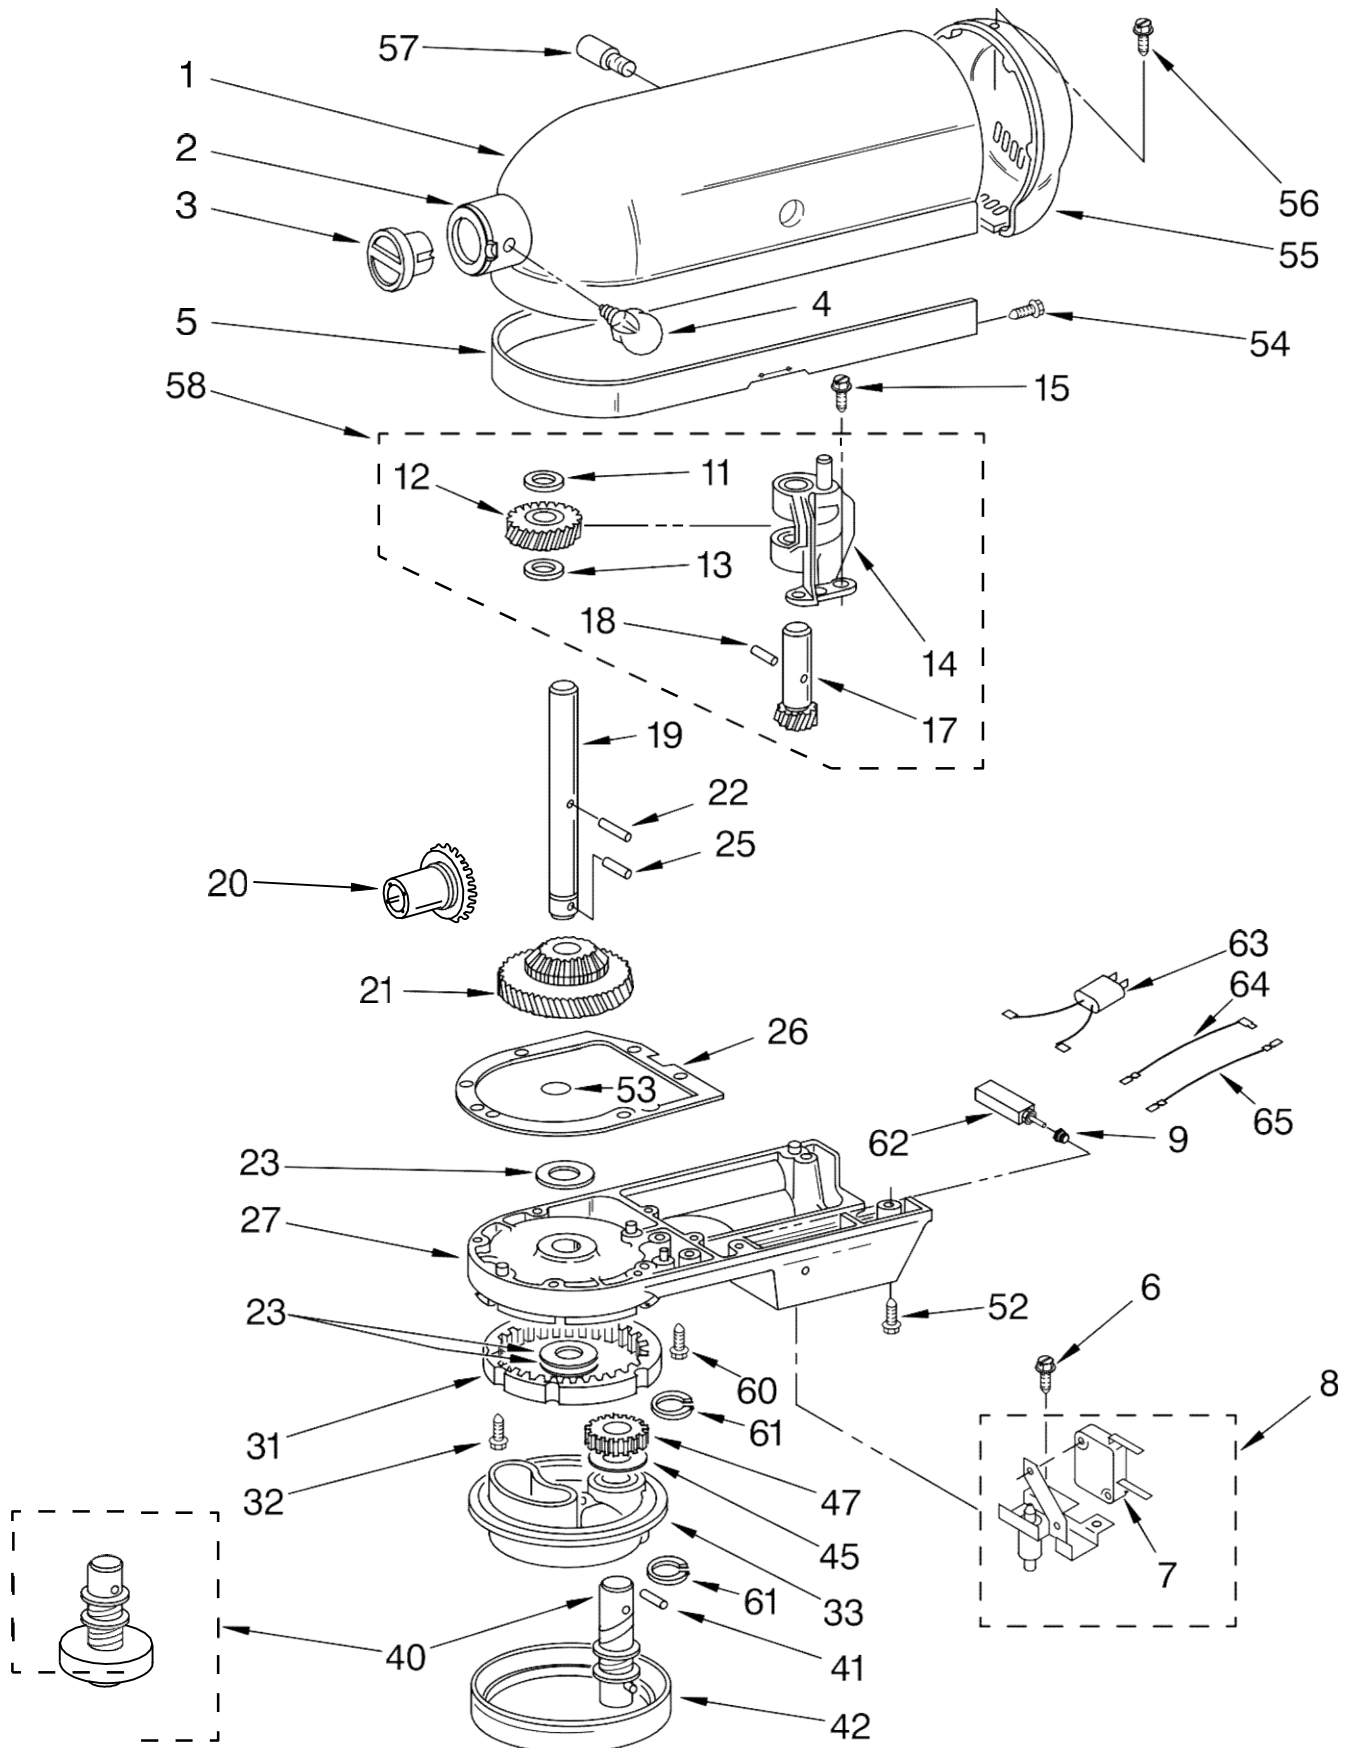

FOR ORDERING INFORMATION REFER TO PARTS PRICE LIST

Illus. No.	Part No.	DESCRIPTION	Illus. No.	Part No.	DESCRIPTION	Illus. No.	Part No.	DESCRIPTION
1	**	Gearcase Motor Housing	18	9705444	Pin	52	3400025	Screw 10-24 X 1 Fil. Head (2)
2	4159709	Ring, Attachment Hub	19	4161956	Shaft, Vertical Center	53	4159817	"O" Ring
3		Cap, Attachemnt Hub	20	9703907	Gear, Attachment Hub Bevel (23T)	54	4159430	Screw, Self Tapping 6-32 X 1/4" Phil. Pan Hd. Type F
4	4159713	Chrome	21	9703905	Bevel Pinion (19T) & Center Gear (62T)	55	**	Cover, End
	4176209	White	22	4161950	Pin (Vertical Center Shaft)	56	4162914	Screw, 6-32 X 3/8 Phil. Oval Hd.
	4162142	Black	23	3180163	Washer, Fiber	57	4176183	Pin-Guard (International)
	4176211	White (Storm Gray)	25	9705443	Pin	58	4162101	Worm Gear Bracket And Gear (10 T & 23 T) (Incls. Illus 11 thru 14 17 & 18)
5	**	Band, Trim	26	4162324	Gasket, Transmission Case	60	3400026	Machine Screw 10-24 X 1 3/4 Fil. Hd. (2)
6	246132	Screw (International)	27	**	Lower Gear Case	61	9703438	Ring, Retaining
7	9701129	Microswitch (International)	31	9703904	Gear, Internal (59T)	62	4176099	Circuit Breaker, (5KPM50 Model)
8	9701014	Bowl Actuator Assembly (International)	32	4160595	Screw, Special (5)	63	9705132	RF Filter 110/230 V (International)
9	9701663	Seal, Reset Button	33	**	Planetary	64	9701105	Jumper Wire Breaker to Board (International)
11	3180161	Washer, Fiber	40	4176067	Agitator Shaft (Incls Illus. 61)	65	9702311	Lead, Circuit (2) (International)
12	4162897	Worm Gear (23T)		4176082	KSMC50S Model 3184052 Agitator Shaft (Includes Cup) (International)		9702309	KPM50 Model
13	3180161	Washer, Fiber (.031" Thick)	41	4161950	Pin (Agitator Shaft Pinion)			
14	4162099	Worm Gear Bracket And Bearing	42	4162074	Ring, Planetary Drip			
15	3400022	Screw And L.W. Assy. #10-24 X 7/16" Phil. Fil. Hd. (3)	45	3180160	Washer, Shim			
17	4162037	Shaft & Pinion (10T)	47	9703903	Pinion, Gear (18T) (Agitator Shaft) (International)			

**Refer to Page 2
Color Variation Parts