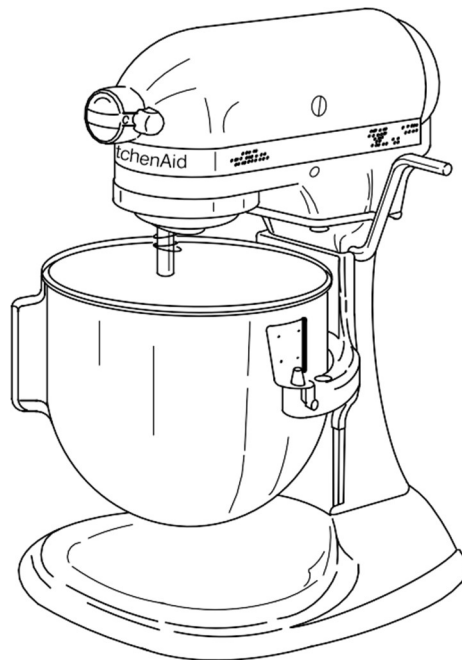

# PARTS LIST

for

# **KitchenAid®**

*INTERNATIONAL PART NUMBERS ITALICIZED*

**MIXER  
VARIATIONS  
OF**

**K5SS, KSM5, KP50P, KPM5,  
KSM50P, KSMC50S, AND KPM50  
SOLID STATE**

**MOTOR HOUSING**

- 4162086 White
- 4169509 Cobalt Blue
- 4176086 Imperial Gray
- 4176185 Almond Creme
- 4173581 Gloss Black
- 4176132 Empire Green
- 4176315 Empire Red
- 4176316 Majestic Yellow
- 9704025 Metallic Chrome
- 240291-15 Royal Crimson
- 4176176 *KPM50 Model*