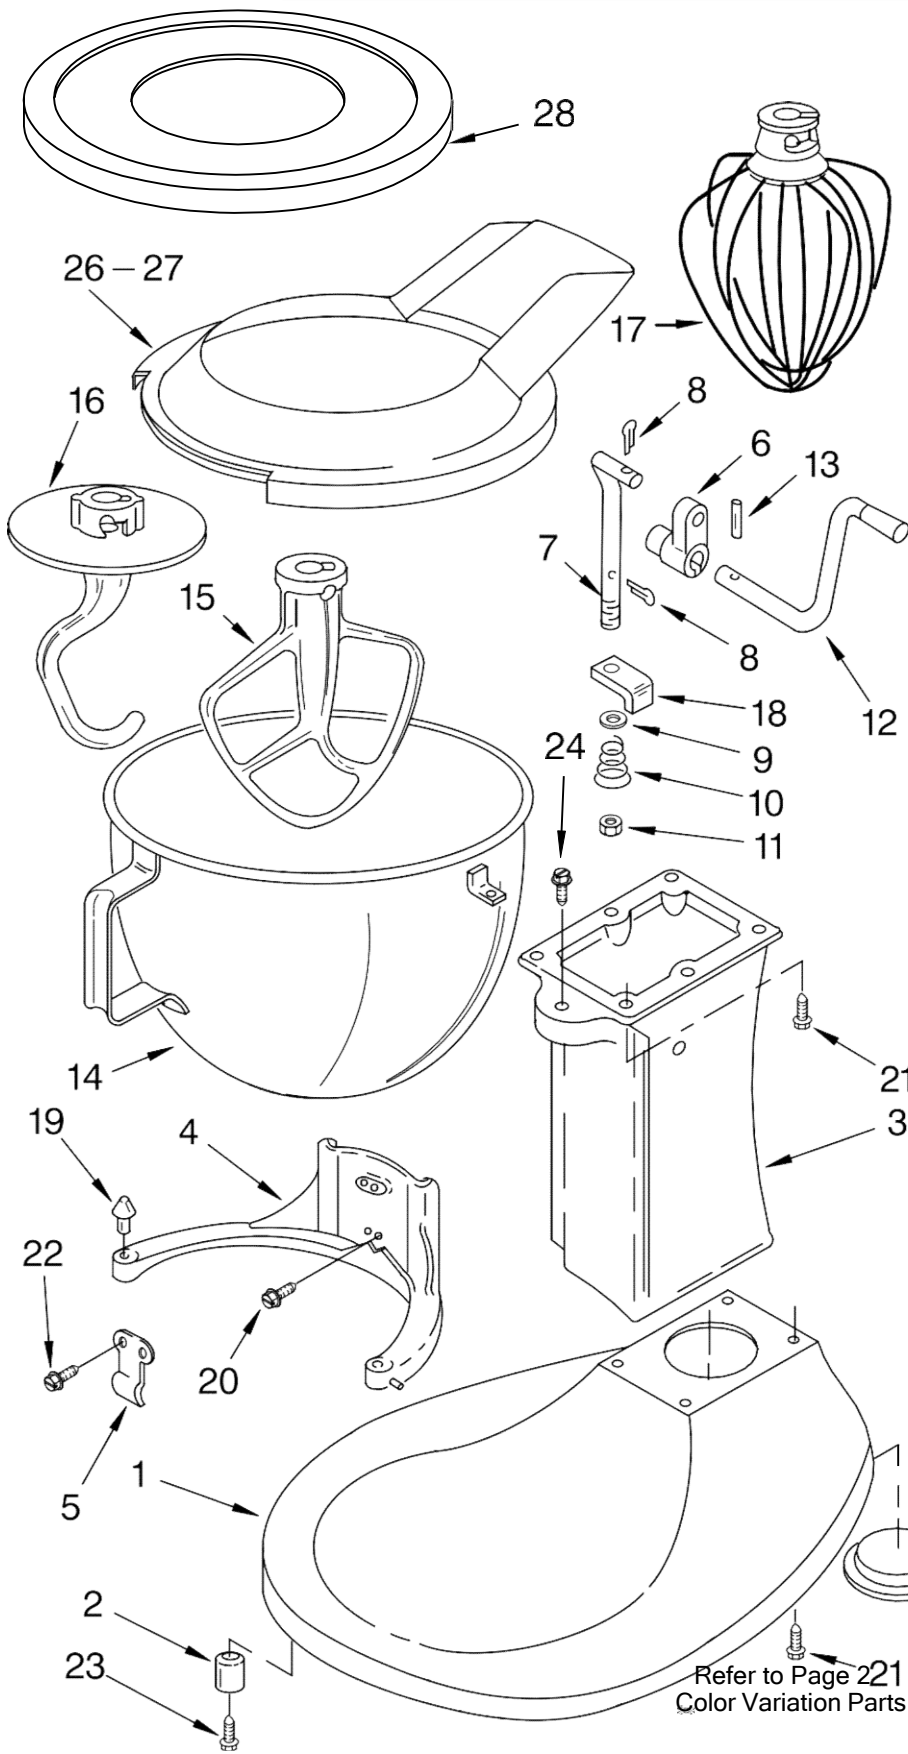

Any color not listed is no longer available. If additional colors are added, this page will be updated.

Availability of all colors subject to change.

FOR ORDERING INFORMATION REFER TO PARTS PRICE LIST

Illus. No.	Part No.	DESCRIPTION
1	**	Base & Foot Supports
2	9703414	Foot, Rubber (4)
3	**	Column Assembly
4	**	Bowl Support
5	3182857	Latch, Bowl Spring
6	4162874	Arm, Bowl Lift
7	4159620	Rod, Bowl Lift
8	9704608	Cotter Pin 5/64 X 1/2 (2)
9	4159514	Washer
10	4159622	Spring
11	4159092	Nut, 1/4-28
12	4159615	Handle, Bowl Lift
13	9703442	Roll Pin
14	4162116	Bowl (5 Qt)
	4176043	KSMC50S Model
	4176144	Professional Mdl. (2 Bowls)
15	9707670	Beater, Flat
	4176045	KSMC50S Model
	4176182	Professional Mdl.
16	9707672	Dough Hook
	3183236	KSMC50S Model
	3183233	KSM50P Model
	9708033	International Model
17	9704309	Wire Whip
	4176306	International Model
18	4162022	Bracket, Bowl Lift
19	4162028	Pin, Bowl Locating
20	3400018	Screw, 10-24 X 1/2
21	4162403	Screw, Special 5/16-18 X 3/4 Pan Head (4)
22	3400024	Screw, 10-24 X 1/4 Machine Round Head
23	4159349	Screw, #8 X 3/8 Phil. Rd. Hd. Type B
24	3182904	Screw, Dbl. Ended
25	4176184	Plug
26	4176453	Pouring Shield One-Piece (International)
	3177975	KPM5 Model
27	9706633	Pouring Shield
28	3177925	Cover, Bowl(2) Professional Mdl.