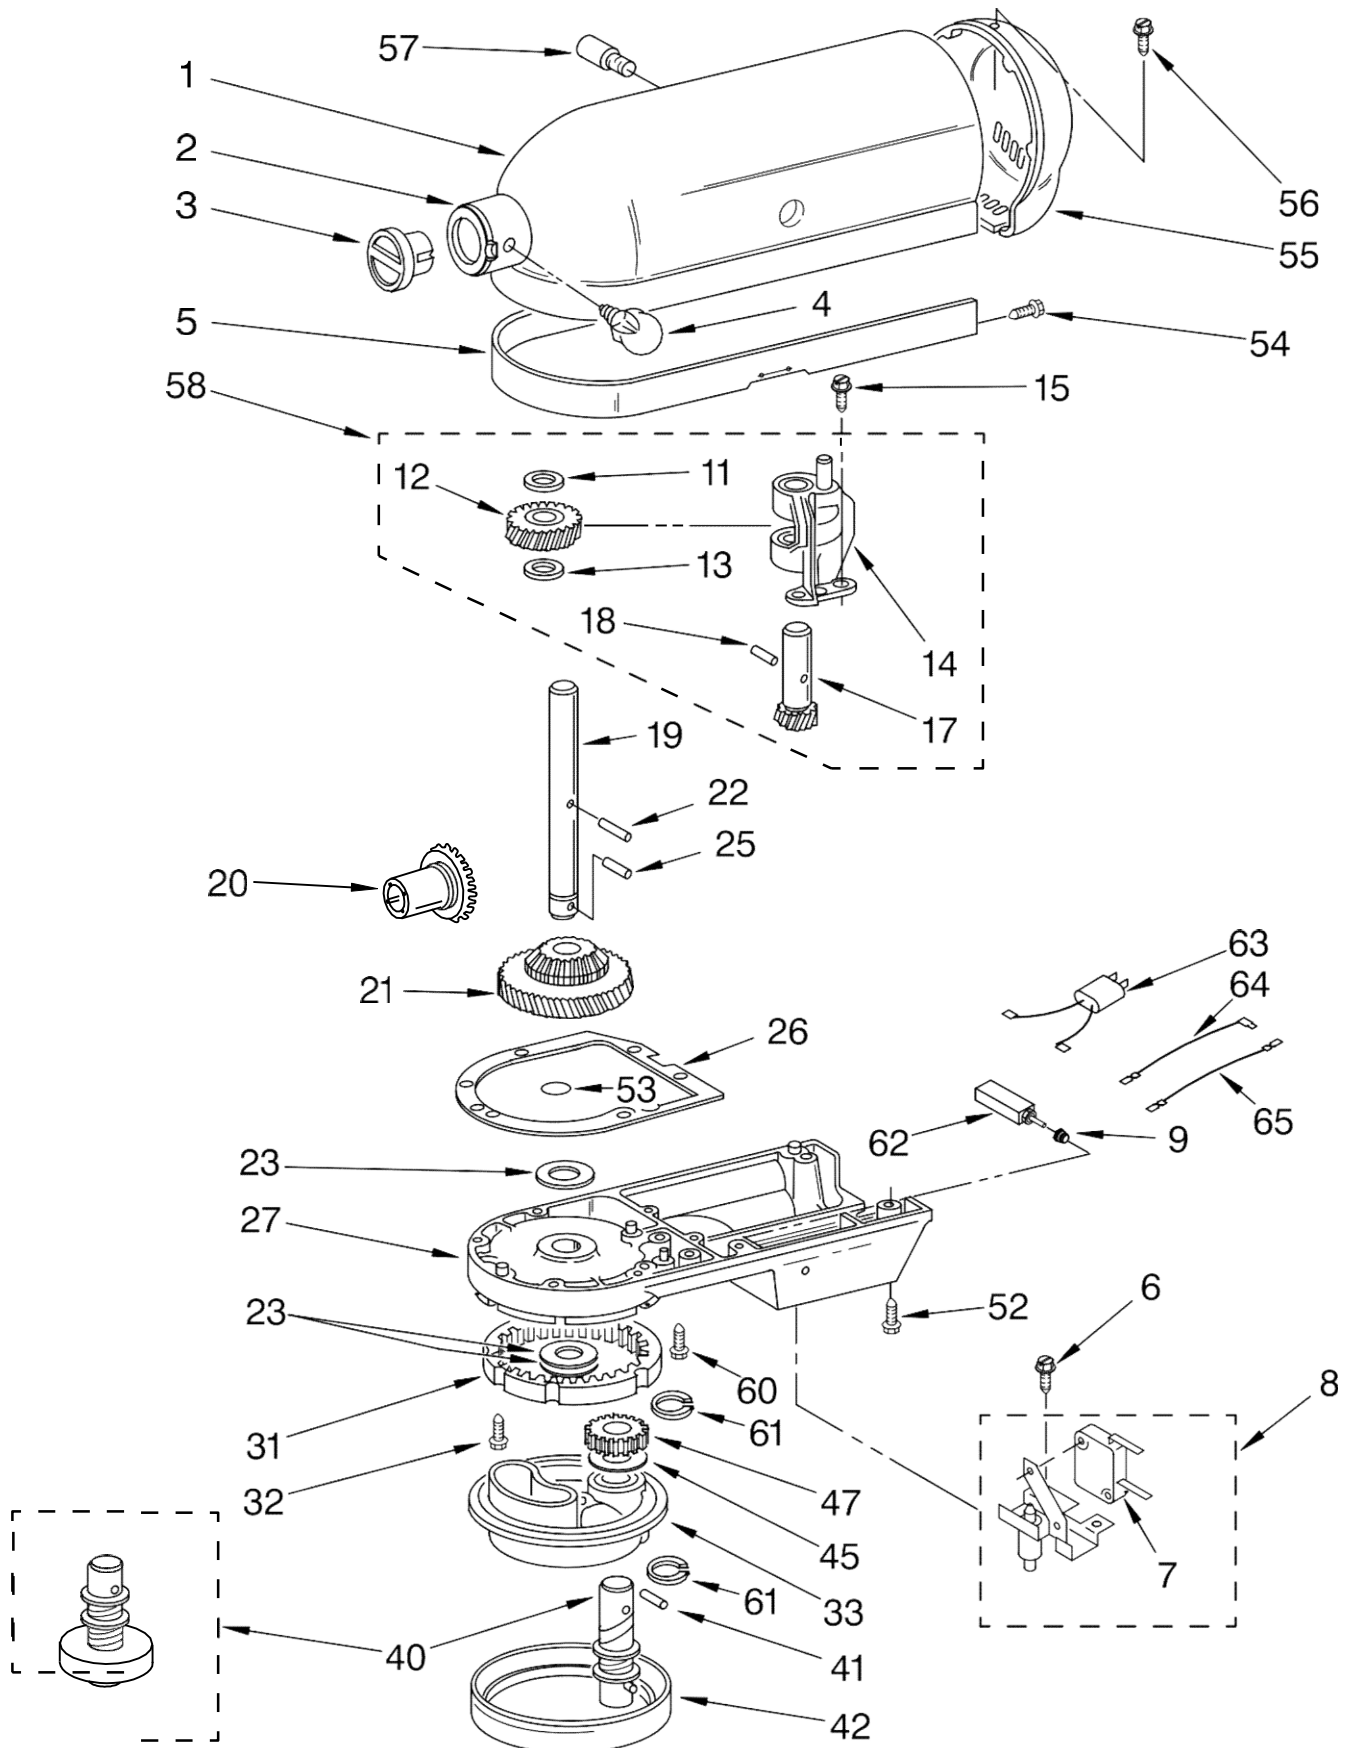

FOR ORDERING INFORMATION REFER TO PARTS PRICE LIST

Illus. No.	Part No.	DESCRIPTION	Illus. No.	Part No.	DESCRIPTION	Illus. No.	Part No.	DESCRIPTION
1	**	Gearcase Motor Housing	18	9705444	Pin	52	3400025	Screw 10-24 X 1 Fil. Head (2)
2	4159709	Ring, Attachment Hub	19	4161956	Shaft, Vertical Center	53	4159817	"O" Ring
3		Cap, Attachemnt Hub	20	9703907	Gear, Attachment Hub Bevel (23T)	54	4159430	Screw, Self Tapping 6-32 X 1/4" Phil. Pan Hd. Type F
4	4159713	Chrome	21	9703905	Bevel Pinion (19T) & Center Gear (62T)	55	**	Cover, End
	4176209	White	22	4161950	Pin (Vertical Center Shaft)	56	4162914	Screw, 6-32 X 3/8 Phil. Oval Hd.
	4162142	Black	23	3180163	Washer, Fiber	57	4176183	Pin-Guard (International)
	4176211	White (Storm Gray)	25	9705443	Pin	58	4162101	Worm Gear Bracket And Gear (10 T & 23 T) (Incls. Illus 11 thru 14 17 & 18)
5	**	Band, Trim	26	4162324	Gasket, Transmission Case	60	3400026	Machine Screw 10-24 X 1 3/4 Fil. Hd. (2)
6	246132	Screw (International)	27	**	Lower Gear Case	61	9703438	Ring, Retaining
7	9701129	Microswitch (International)	31	9703904	Gear, Internal (59T)	62	4176099	Circuit Breaker, (5KPM50 Model)
8	9701014	Bowl Actuator Assembly (International)	32	4160595	Screw, Special (5)	63	9705132	RF Filter 110/230 V (International)
9	9701663	Seal, Reset Button	33	**	Planetary	64	9701105	Jumper Wire Breaker to Board (International)
11	3180161	Washer, Fiber	40	4176067	Agitator Shaft (Incls Illus. 61)	65	9702311	Lead, Circuit (2) (International)
12	4162897	Worm Gear (23T)		4176082	KSMC50S Model 3184052 Agitator Shaft (Includes Cup) (International)		9702309	KPM50 Model
13	3180161	Washer, Fiber (.031" Thick)	41	4161950	Pin (Agitator Shaft Pinion)			
14	4162099	Worm Gear Bracket And Bearing	42	4162074	Ring, Planetary Drip			
15	3400022	Screw And L.W. Assy. #10-24 X 7/16" Phil. Fil. Hd. (3)	45	3180160	Washer, Shim			
17	4162037	Shaft & Pinion (10T)	47	9703903	Pinion, Gear (18T) (Agitator Shaft) (International)			

**Refer to Page 2
Color Variation Parts