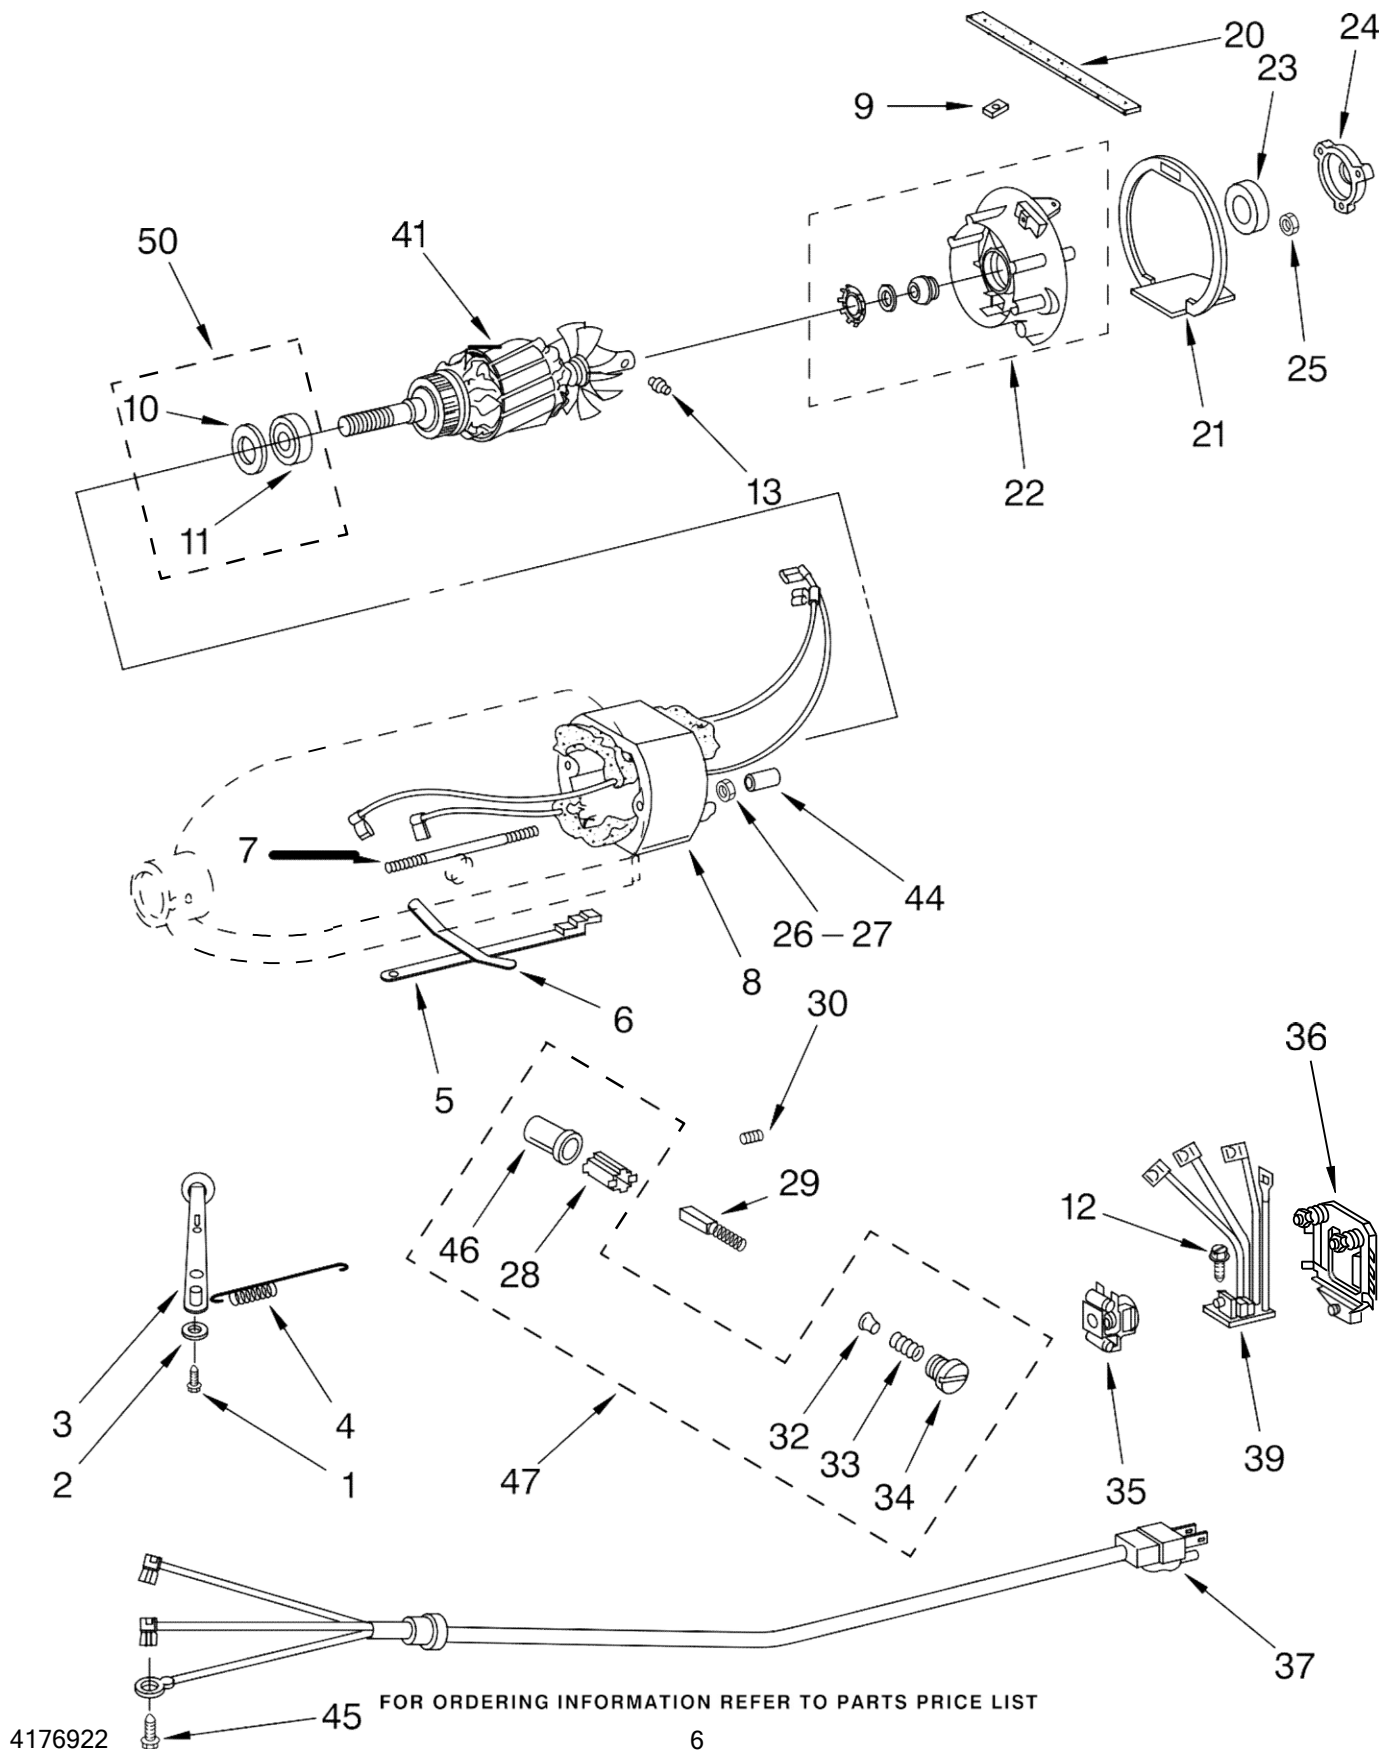

Illus. No.	Part No.	DESCRIPTION	Illus. No.	Part No.	DESCRIPTION	Illus. No.	Part No.	DESCRIPTION
1	4160965	Screw, Pivot	30	4159262	Set Screw, 10-24 X 1/4"	Following Parts Not Illustrated		
2	4161697	Washer, Spring			Hdls. Cup Pt	OPTIONAL ATTACHMENTS, ACCESSORIES AND SERVICE ITEMS		
3		Switch Lever And Stud	32	4161745	Cap, Spring Seat	4164778		Mixer Attachment Pak (Includes Food Grinder (FG-A), Food Strainer (FVSP), And Vegetable Slicer, (RVS-A) (FPP-A)
	3184193	Black	33	4161746	Spring, Cap			
	3184194	White (Storm Gray)	34		Cap, Brush Holder			
4	3183680	Spring, Control Plate		3184212	Black			
5	3184176	Speed Link & Cam		3184211	White			
6	4162035	Spring, Flat	35	4159675	Governor Assembly			
7	4162344	Screw, Stator	36	4162402	Control Plate Assembly			
8	9702695	Field Assembly (115 Volts) Must Use With Item 41)	37		Cord & Plug 110 Volt			
	294046	(KSMC50S Model)		9701025	White	4164749		Food Grinder (FG-A)
	9701670	Field Assembly (220 Volts) (Must use with Item 41)		9701044	KSMC50S Model	4164751		Grain Mill (GM-A)
	4176215	100 Volt (Japan Only)		9702318	White (International)	4164768		Pasta Maker And Food Grinder (Includes SNP Pasta Maker Plates) (SN/FG-A)
9	9701584	Seal, Screw (KPM5 & KPM50 Models Only)		9702314	KPM5 Model	4164775		Fruit/Vegetable Strainer Parts (Use With FG-A Model Only) (FVSP)
10	9704324	Washer, Ball Bearing (Front)		9703280	KPM50 Model	4164750		Rotor Slicer/Shredder (With 4 Standard Cones) Fine Shredder, Coarse Shredder, Thick Slicer, And Thin Slicer (RVS-A)
11	4159001	Ball Bearing SKF-6200ZJ	39	9701026	Black	3177975		Pouring Shield (KPS2CL)
12	3400402	Screw, Self Tapping 4-40 X 5/16" Phil. Pan Hd. Type TT		9702319	Cord & Plug (220 Volts)	9701671		Pouring Shield (International)
13	4159662	Stud, Governor Drive		3180059	2-Wire Cord (International)	4164824		Pasta Maker Plates (SNP-A)
20	9701104	Seal (International)	41	4162959	Armature & Bearing (115 V.) Incls. Illus 11) (Must use with Illus. 8)	4164774		Fruit/Vegetable Strainer And Food Grinder (FVS/FG-A)
	9701584	KPM5 & KPM50		241991-4	Armature & Bearing (220 Volts) Incls. Illus. 11 (Must Use With Illus. 8)	3180616		Cover, Decorative (Cotton Polyester)
21	4162351	Seal, End 3184356 International		4176214	Armature (100 Volts) (Japan Only)	4162838		Food Tray (FT)
22	3180526	Bracket, Bearing Assembly	44	4162634	Sleeve, Motor Stud	4164748		Juicer (JE)
23	3180238	Washer, Felt	45	3184609	Screw, Self Tapping (10-24 X 1/2") Phil.	4164747		Can Opener (CO)
24	4162347	Cap, Motor Bearing	46	3179908	Housing, Brush Holder	4164803		Sausage Stuffer Kit (SSA)
25	8533905	Nut, Machine Hex (10-24)	47	4162546	Brush Holder (Incls. Illus. 28, 32, 33, 34, & 46)	4162154		Water Jacket (K5AWJ)
26	8533905	Nut, Hex Machine (10-24)	50	4176025	Ball Bearing And Washer Kit	3177925		Bowl Cover, Plastic Non-Sealing
27	3400900	Lock Washer #10 Ext. Shake-proof				4176100		5 Qt. Bowl, Polished Stainless Steel
28	4162320	Insert, Brush Holder				4164839		Speed Disc (Service Tool)
29	9706416	Brush & Spring Assembly				4160588		Grease, Planetary

FOR ORDERING INFORMATION REFER TO PARTS PRICE LIST