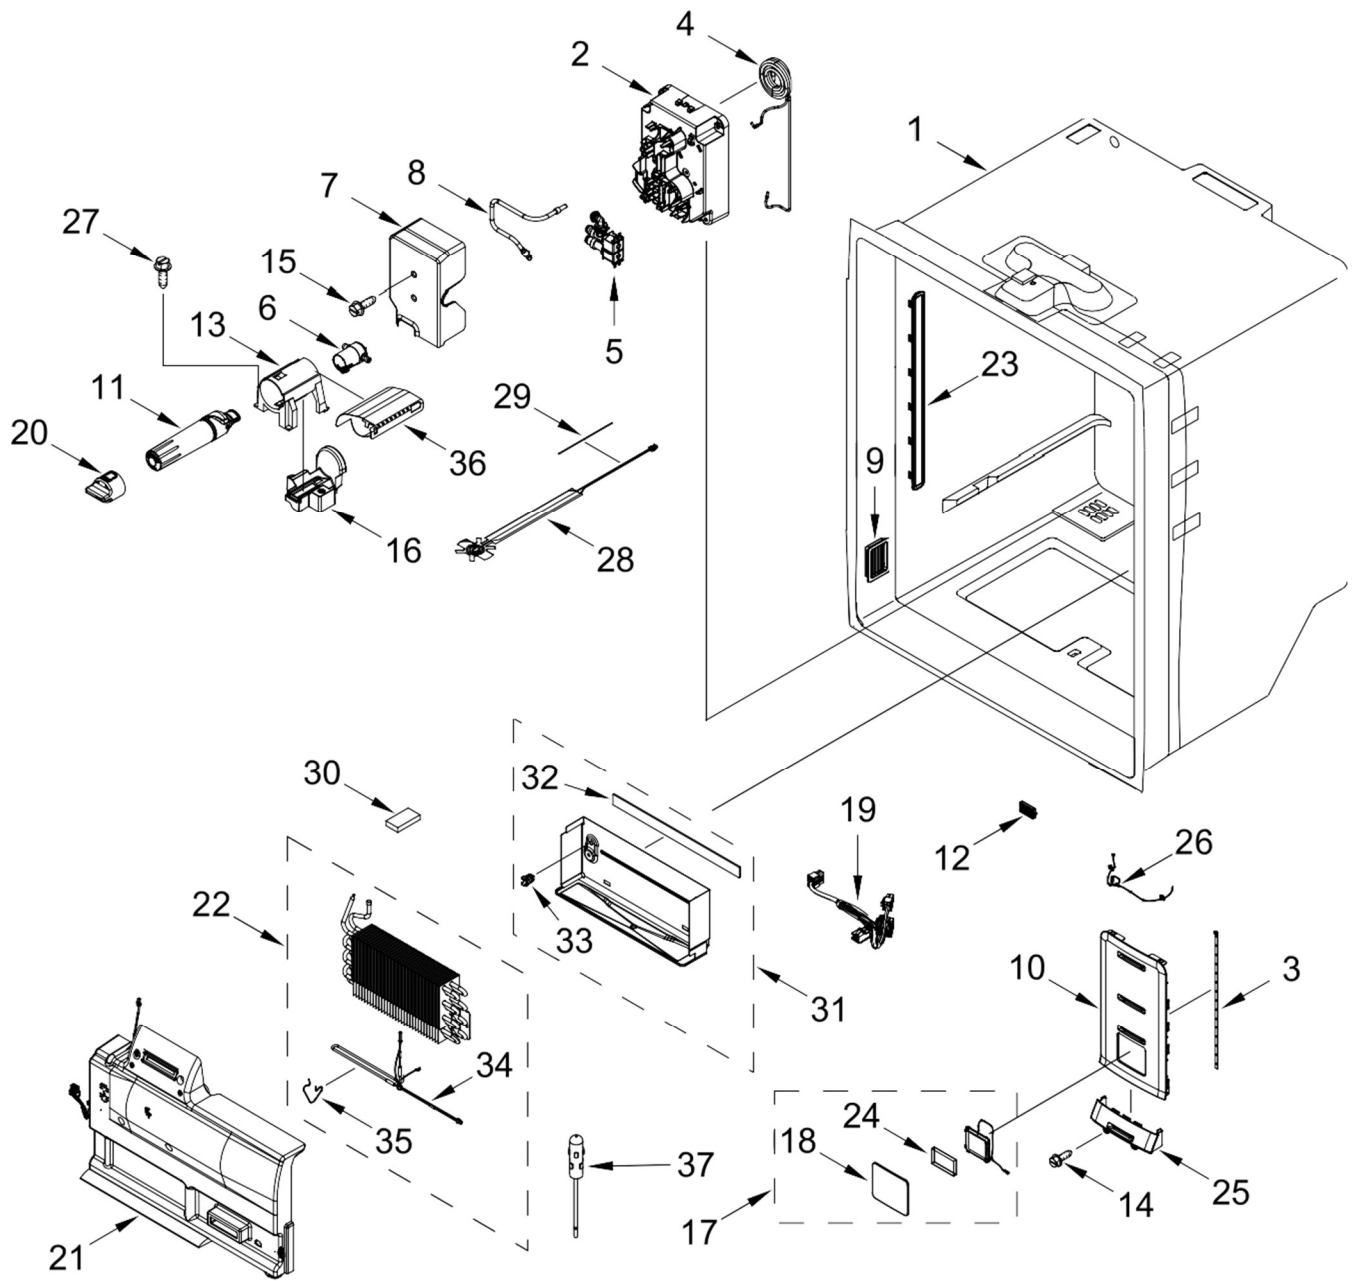

Distribuidor Autorizado

SurteRápido.com

Venta de Refacciones
Electrodomesticas

REFRIGERADOR KRFC704FBS02

REFRIGERADOR KRFC704FBS02

Illus.
No.   **Part No.**   **Description**

1		Liner (Not A Serviceable Part)
2	W10708473	Housing, Water Tank
3	W10786645	Strip, LED
4	W11024082	Reservoir, Water
5	W10908836	Valve, Dual Water
6	W11024083	Housing, Water Filter
7	W10900011	Cover, Water Valve
8	W10789102	Tube, Water Filter
9	W10815965	Cover, Cooling Duct
10	W11259417	Cover, Tower
11	W10680605	Filter, Water
12	W10315189	Filter, Air
13	W10708474	Bracket, Filter
14	W10119266	Screw
15	12990518	Screw

Illus.
No.   **Part No.**   **Description**

16	W10839501	Insulation, Under Filter
17	W10817432	Assembly, Air Filter
18	W10856502	Cover, Air Filter
19	W10906507	Assembly, Manifold Jumper Wire
20	W10813883	Cap, Filter
21	W11327989	Assembly, Evaporator Cover (Includes Fan Motor, Wire Assembly and Thermistor)
22	W11130330	Assembly, Evaporator
23	W10906201	Strip, LED
24	W10831305	Insulator, Foam
25	W10815960	Base, Tower Cover
26	W10848895	Harness, Air Tower Jumper
27	12990501	Screw

Illus.
No.   **Part No.**   **Description**

28	W10877761	Heater, Filter
29	W10901792	Gasket, Sealing
30	W10818463	Gasket, Evaporator Air Dam
31	W11090564	Assembly, Heat Shield
32	W10921470	Gasket, Heat Shield
33	10623002	Clip, Evaporator
34	W11127384	Heater, Defrost
35	W10909562	Clip, Evaporator Heater
36	W11307147	Cover, Filter
37	W10280385	Thermistor

FOLLOWING PARTS
NOT ILLUSTRATED

W10871610 Assembly, Valve Wire