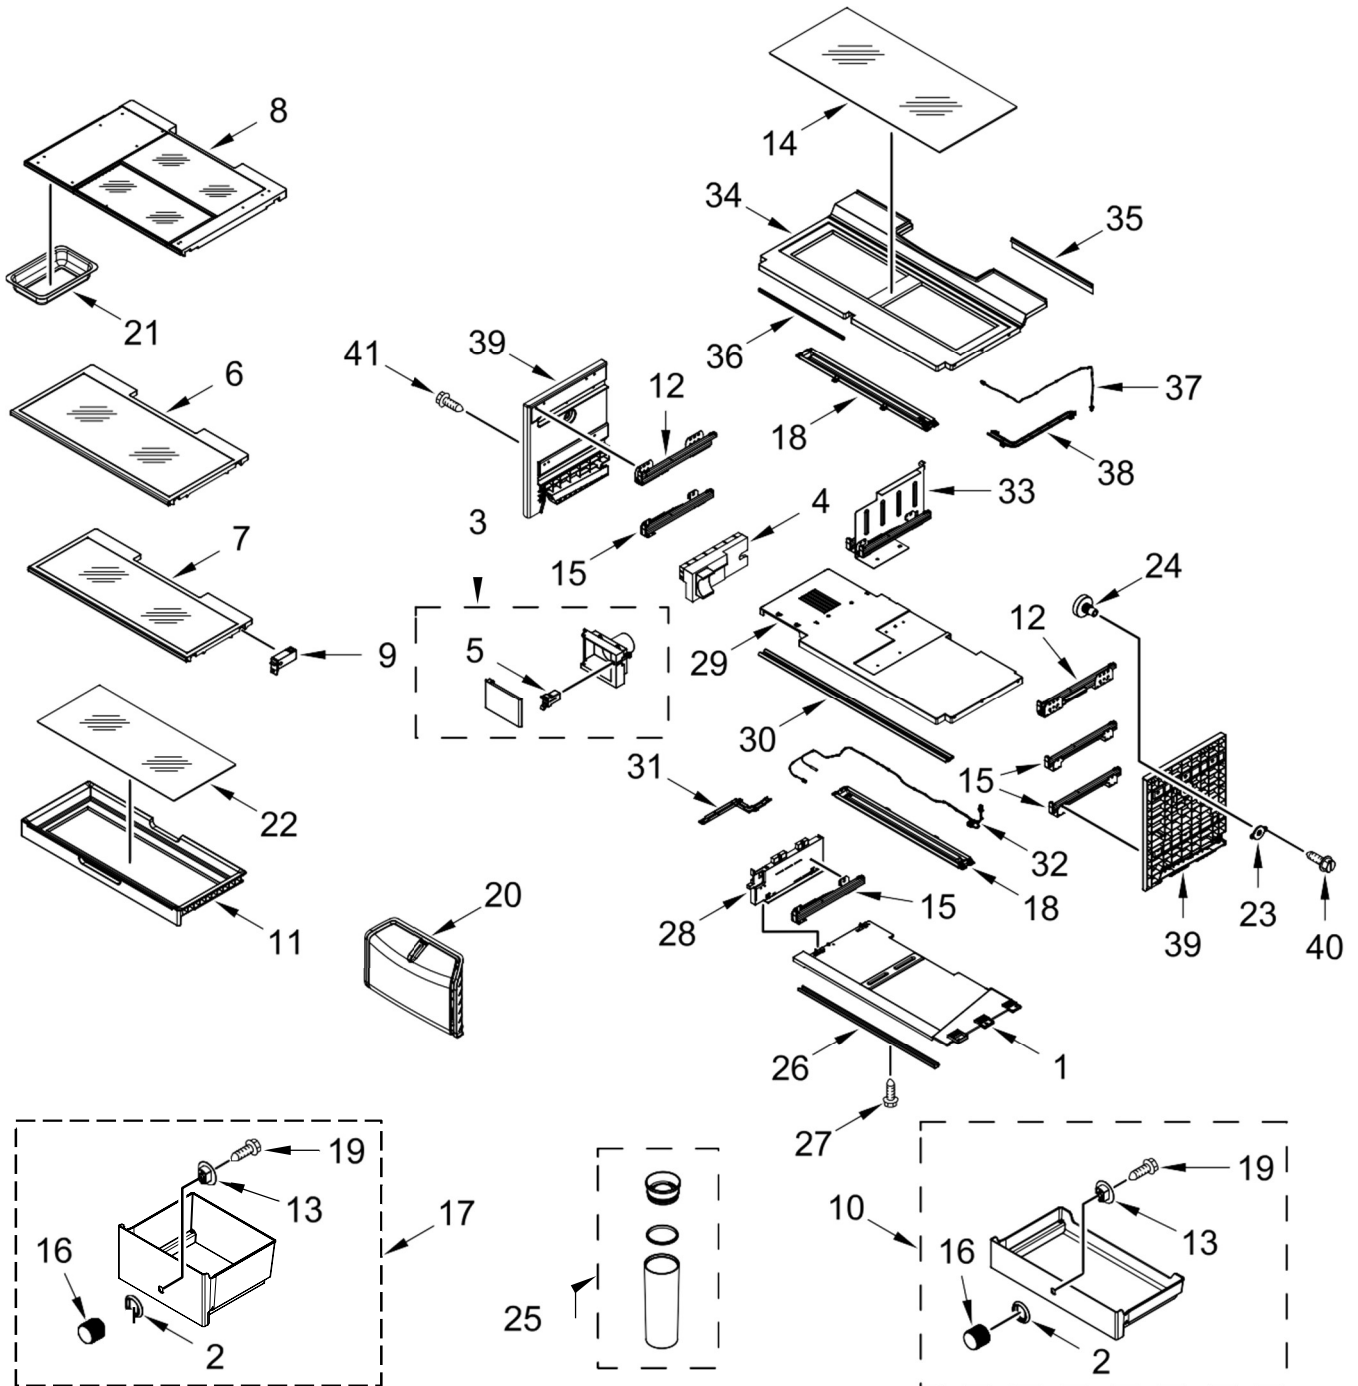

REFRIGERADOR KRFC704FBS02

REFRIGERADOR KRFC704FBS02

<u>Illus. No.</u>	<u>Part No.</u>	<u>Description</u>	<u>Illus. No.</u>	<u>Part No.</u>	<u>Description</u>	<u>Illus. No.</u>	<u>Part No.</u>	<u>Description</u>
1	W10794563	Base, Pantry	13	W10663641	Spacer, Handle	28	W10794565	Support, Pantry
2	W10696184	Ring, Handle	14	W10804533	Glass, Crisper Cover	29	W10794557	Cover, Pantry
3	W11347069	Assembly, Filter Door	15		Glide, Crisper	30	W10794250	Bar, Support
4	W10792132	Insulation, Filter Housing		W10816001	Left Hand	31	W10834719	Cover, Wiring Harness
5	2223877	Latch, Push		W10814857	Right Hand	32	W10779301	Assembly, Pantry Wire (Includes Thermistor)
6	W10793467	Assembly, 15" Full Shelf	16	W10903881	Handle	33	W10794550	Assembly, Center Support
7	W11116719	Assembly, 12" Full Shelf	17	W10918349	Assembly, Crisper Pan	34	W10794547	Frame, Crisper Cover
8	W10794646	Assembly, Tuck Shelf	18	W10758550	Assembly, Light	35	W10794336	Gasket, Crisper Cover (Rear)
9		Assembly, Block	19	W10903879	Screw	36	W10794242	Gasket, Crisper Cover (Front)
	W10817922	Front Left/Back Right	20	W10826105	Assembly, Produce Preserver	37	W10835866	Jumper, Crisper LED
	W10817921	Front Right/Back Left	21	W10818078	Pan, Under Shelf	38	W10854845	Cover, Wiring Harness
10	W10898655	Pan, Pantry	22	W10794571	Glass, Platter	39		Support, Side
11	W11082108	Assembly, Platter Shelf	23	W10840918	Flange, Side Support		W10794553	Left Hand
12		Glide, Platter	24	W10840920	Knob, Side Support		W10794555	Right Hand
	W10843722	Left Hand	25	W10795580	Assembly, Herb Storage (Includes Lid and Gasket)	40	W10834285	Screw (Grey)
	W10814862	Right Hand	26	W10815941	Bar, Pantry Support	41	W10847999	Screw
			27	W10804977	Screw