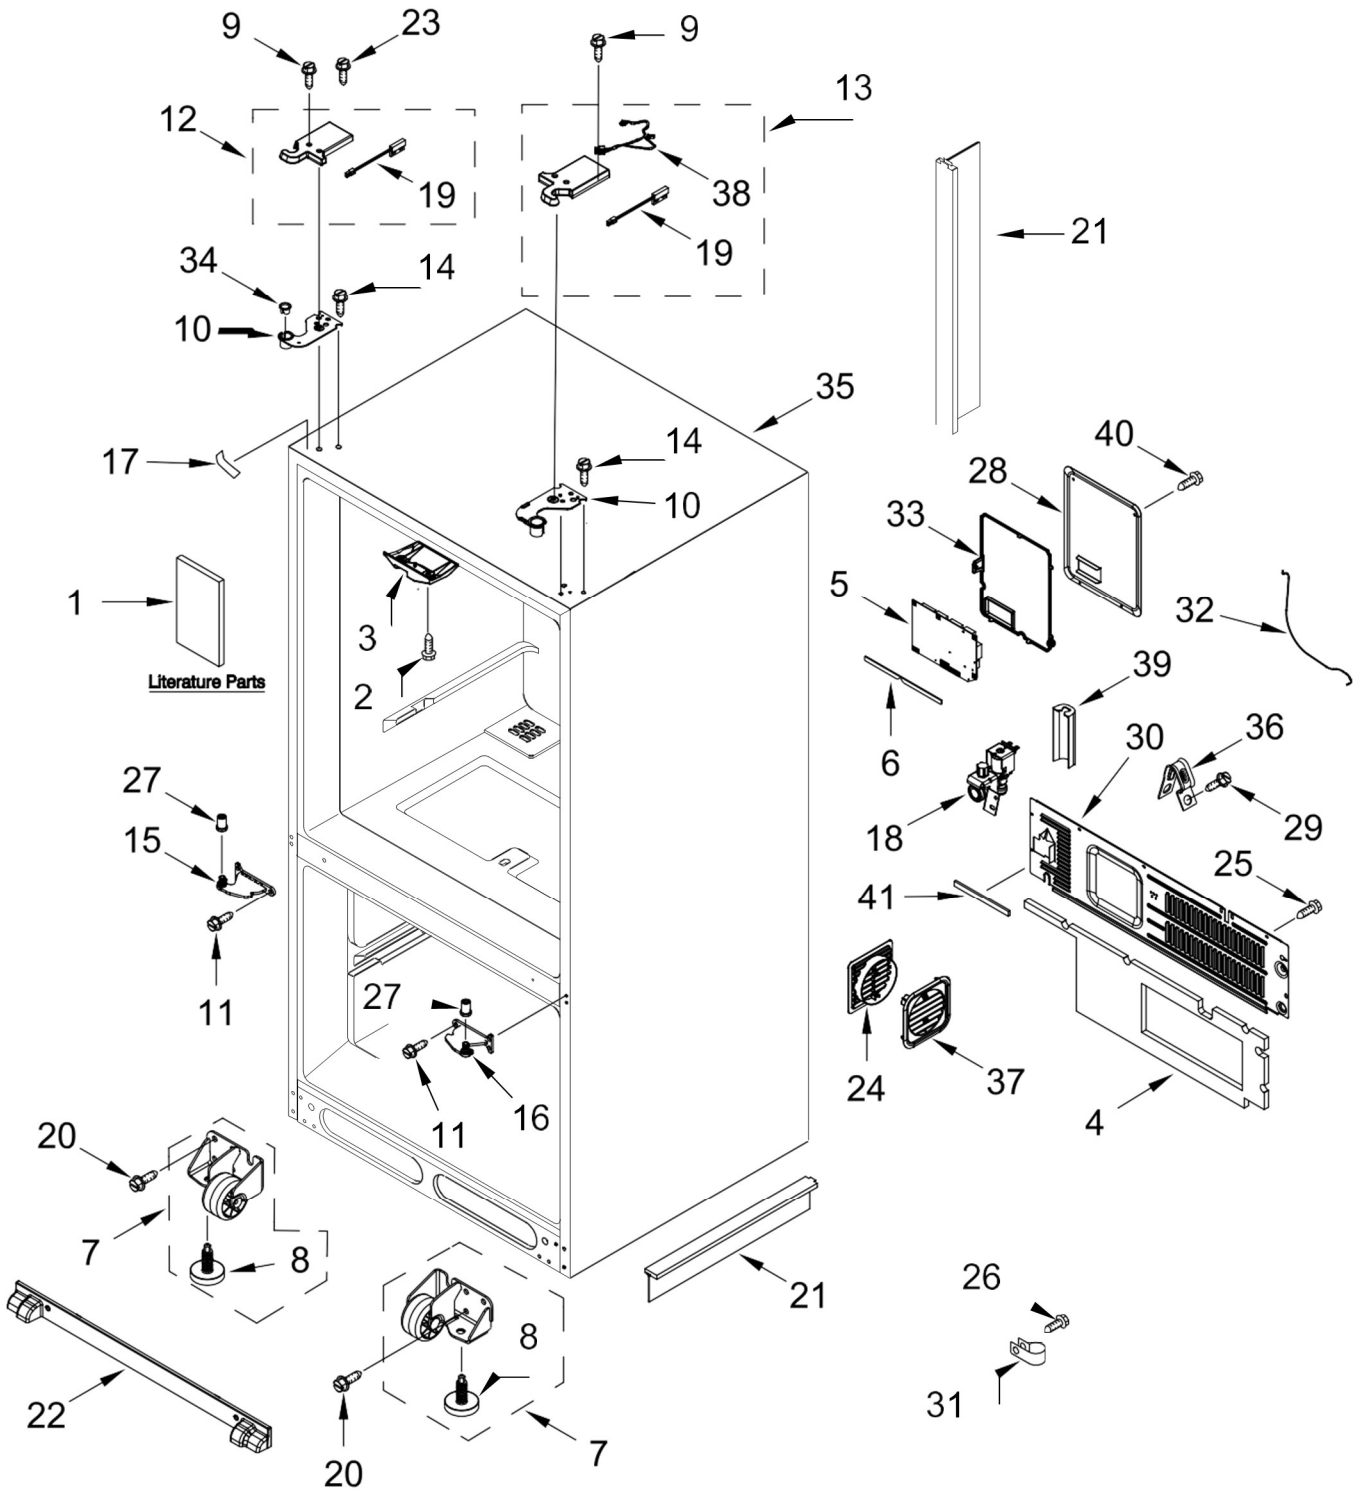

KitchenAid®

BOTTOM MOUNT FRENCH DOOR REFRIGERATOR

MODELS:

KRFC704FBS02 (Black Stainless)

KRFC704FSS02 (Stainless Steel)

REFRIGERADOR KRFC704FBS02

REFRIGERADOR KRFC704FBS02

<u>Illus. No.</u>	<u>Part No.</u>	<u>Description</u>
1		Literature Parts
	W11190777	Tech Sheet (English)
	W11190778	Tech Sheet (French)
	W11307646	Use and Care Guide
	W11112950	Energy Guide
2	12990302	Screw
3	W10840312	Block, Pivot
4	W10838044	Pad, Sound
5	W11093037	Control, Electronic
6	W10415341	Gasket, HV Box
7		Assembly, Roller
	W11084045	Left Hand
	W11084046	Right Hand
8	W10846099	Brake, Roller
9	12990521	Screw
10		Hinge, Top
	W11032616	Left Hand
	W11032620	Right Hand
11	W10673840	Screw (Stainless)
12		Cover, Top Hinge
		Left Hand
		(Includes Foil)
	W10868791	Black
	W10921527	Grey
13		Cover, Top Hinge
		Right Hand
	W10895446	Black
	W10895492	Grey
14	W10731474	Screw

<u>Illus. No.</u>	<u>Part No.</u>	<u>Description</u>
15		Hinge, Center
		Left Hand
	W10691674	Black
	W10816322	Grey
16		Hinge, Center
		Right Hand
	W10691700	Black
	W10816323	Grey
17		Cover, Corner
	12587703B	Black
	W10868482	Grey
18	W11095287	Valve, Water
19	W11105994	Switch, Reed
20	W10709365	Screw
21		Divider, Air
	W10878918	Rear
	W10878920	Bottom
22		Grille, Toe
	W10821308	Black
	W10821309	Grey
23	12992601	Screw
24		Assembly, Outer Air
		Tunnel (Includes
		Gasket)
	W10835554	Black
	W10838744	Grey
25	W10141645	Screw
26	12990511	Screw
27	W10831587	Bushing
28	W10754144	Cover, Control Box
29	W10141645	Screw

<u>Illus. No.</u>	<u>Part No.</u>	<u>Description</u>
30	W10669259	Cover, Unit
31	M0108107	Clamp, Tube
32	W10853597	Tube, Icemaker Water
		(Includes Seal)
	W10853599	Tube, Dispenser
		water (includes Seal)
33	W10768379	Lid, HV
34	W10705239	Retainer, Door
35		Cabinet (Not a
		Servicable Part)
36	549193	Clamp, Power Cord
37		Assembly, Inner Air
		Tunnel (Includes
		Gasket)
	W10835557	Black
	W10838745	Grey
38	W10858468	Assembly, Jumper
		Wire
39	W10208592	Cover, Valve
40	12990702	Screw
41	W11243631	Gasket