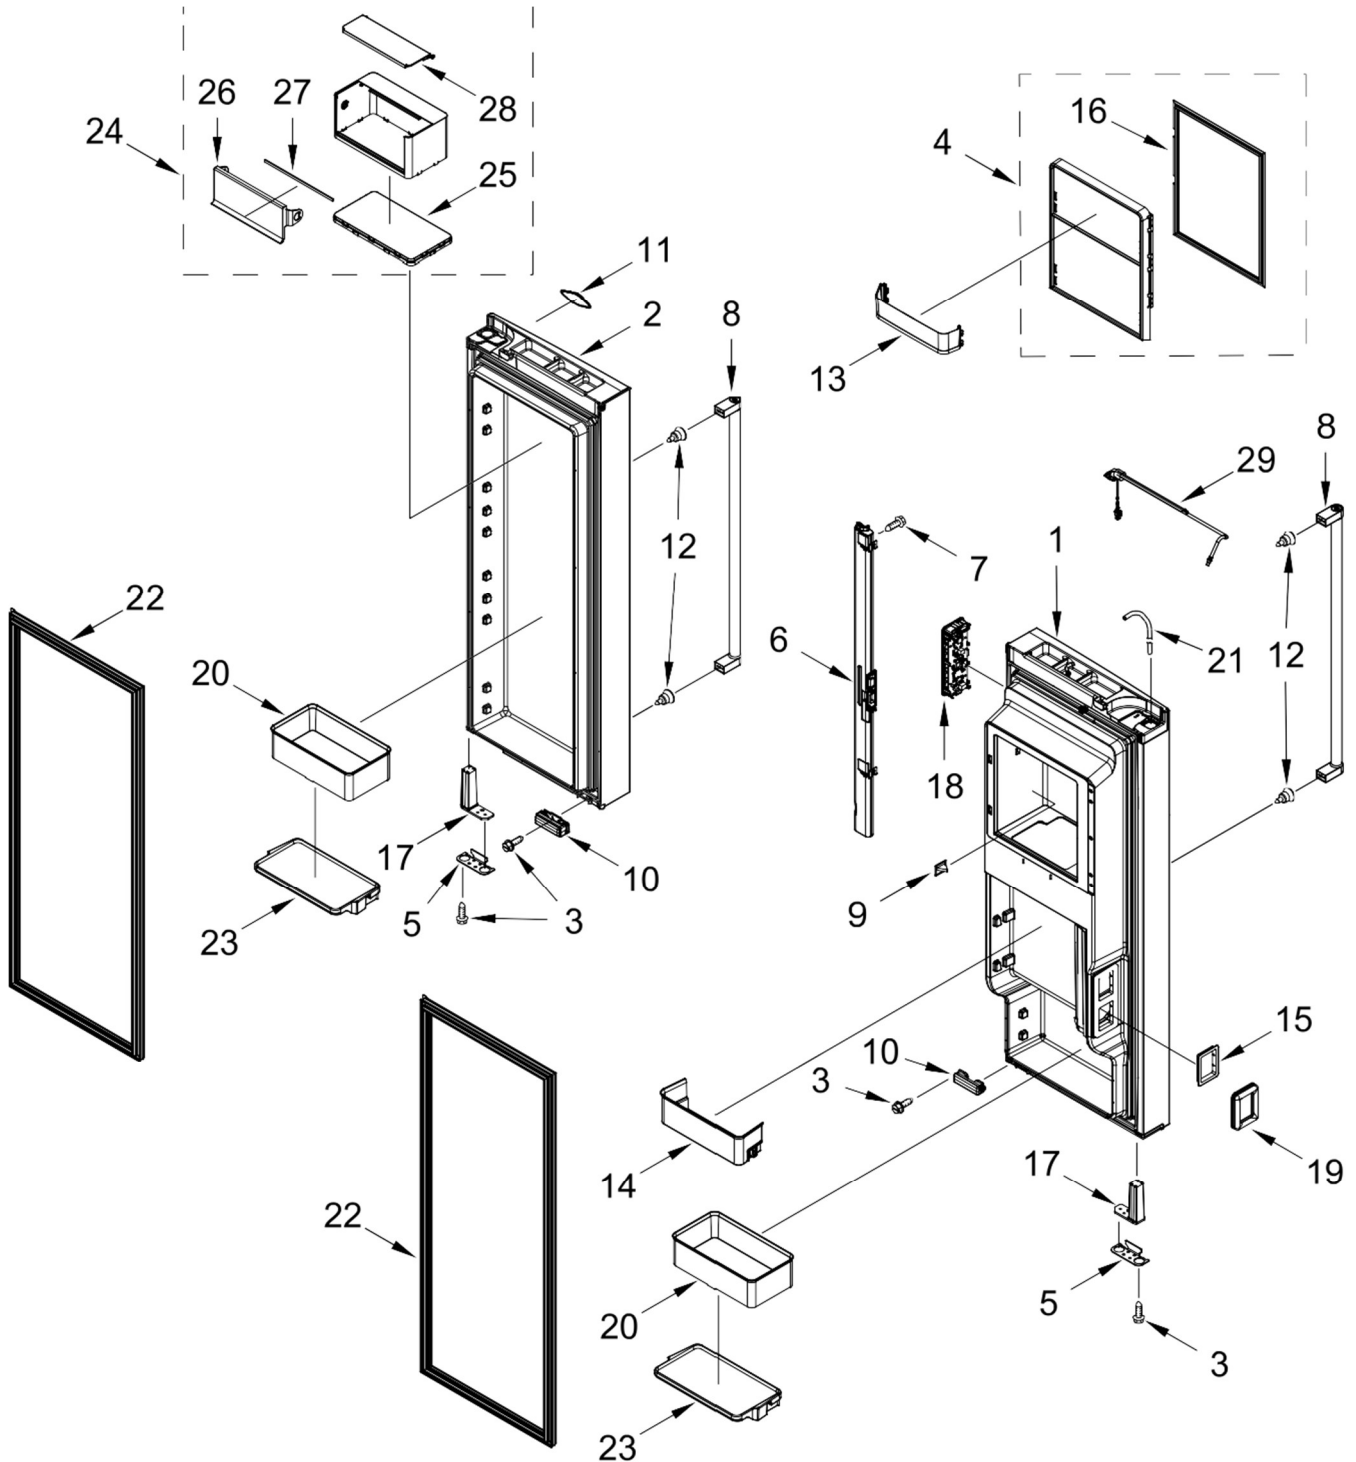

REFRIGERADOR KRFC704FBS02

<u>Illus. No.</u>	<u>Part No.</u>	<u>Description</u>	<u>Illus. No.</u>	<u>Part No.</u>	<u>Description</u>	<u>Illus. No.</u>	<u>Part No.</u>	<u>Description</u>
1		Liner (Not A Serviceable Part)	9	W10683507	Clip, Defrost Heater	16	B8381501	Gasket, Drain
2	W11032200	Assembly, Evaporator	10	W10668191	Shield, Heat	17	W10797088	Thermistor
3	W10843353	Assembly, LED Light Module	11	W10683540	Gasket, Drip Tray Rear	18	W10770923	Seal, Crisp Front
4	W10772353	Assembly, Evaporator Cover (Includes Fan Motor and Wire Assembly)	12		Dam, Air	19	W10685479	Assembly, Icebox Fan
				W10668201	Left Hand	20	W10911358	Assembly, Evaporator Jumper Wire
				W10668198	Right Hand			
			13	W10858452	Assembly, Evaporator Heater Wire (Includes Thermistor)			
5	12990511	Screw						
6	W10668195	Heater, Defrost	14	W10503218	Assembly, Drain Funnel			
7	W10847855	Switch, Light						
8	10623002	Clip, Evaporator	15	M0500703	Seal			

REFRIGERADOR KRFC704FBS02