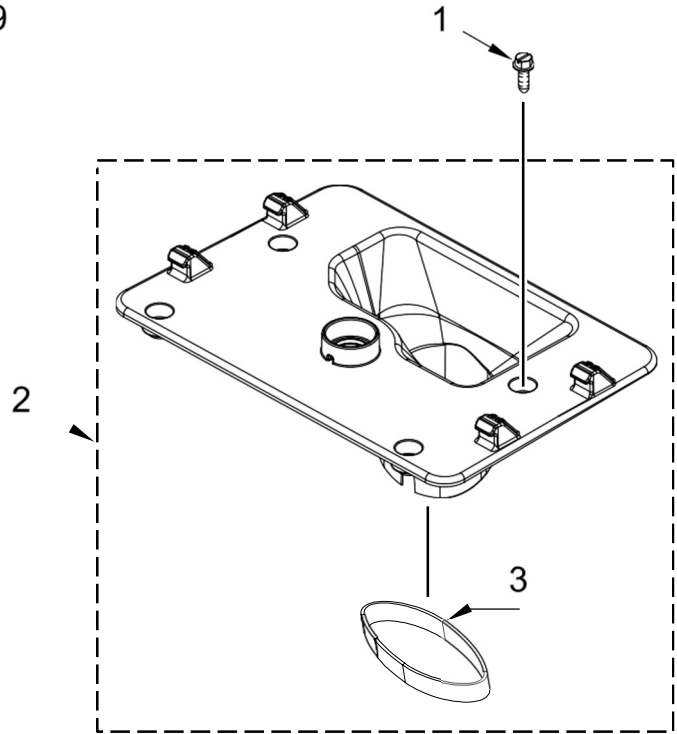

REFRIGERADOR KRFC704FBS02

<u>Illus. No.</u>	<u>Part No.</u>	<u>Description</u>	<u>Illus. No.</u>	<u>Part No.</u>	<u>Description</u>	<u>Illus. No.</u>	<u>Part No.</u>	<u>Description</u>
1		Housing, Dispenser (Not Serviced)	7		Tray, Drip	15	W10696713	Gasket, User Interface Adapter
2	W11293313	Assembly, User Interface	7	W10792138	Black	16	W10696704	Assembly, Ice Door Motor Bracket
3		Wall, Dispenser False	8		Ring, Trim	17	W10663699	Pad, Sound
	W10792135	Black	8	W10792136	Chrome	18	W10752689	Heater, Dispenser
4		Paddle, Water Dispenser	9		Paddle, Ice Dispenser	19	W10757499	Bracket, User Interface Adapter
	W10889223	Chrome	10	W10403752	Switch, Limit	20	W10809296	Guide, Light
5		Seperator	11	W10672578	Spring, Torsion			
	W10889235	Black	12	W10663682	Spring, Torsion			
6	W10837350	Grate, Drip	13	W10704135	Assembly, Paddle Jumper Wire			
			14	W10888235	Gasket			

REFRIGERADOR KRFC704FBS02