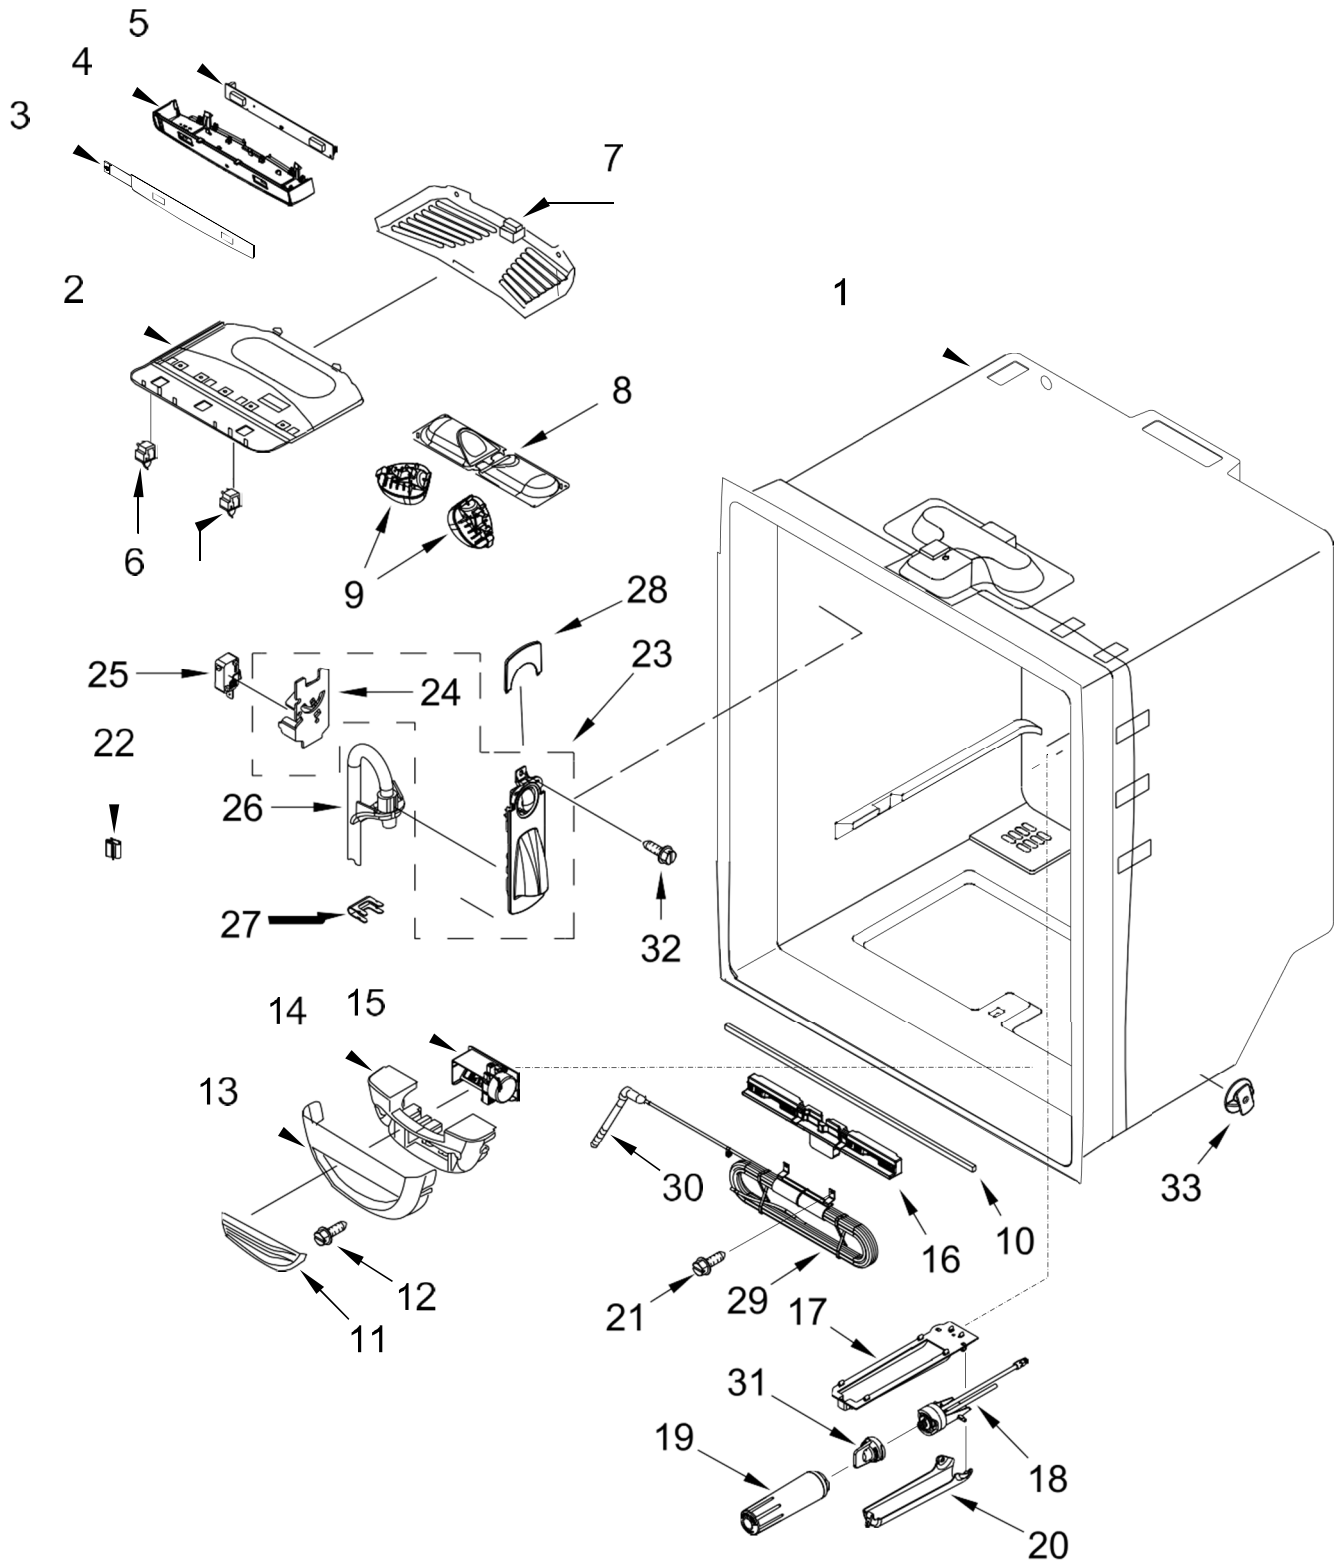

REFRIGERADOR KRFF305ESS03

REFRIGERADOR KRFF305ESS03

<u>Illus. No.</u>	<u>Part No.</u>	<u>Description</u>
1		Liner (Not A Serviceable Part)
2	W10464764	Module, Light
3	W10632601	Overlay
4	W10464767	Module, Control
5	W10746274	Board, Control
6	W10847853	Switch, Light
7	W11132917	Cover, Light
8	W10443023	Housing, Light
9	W11251749	Light Module, LED
10	10685510	Gasket, Seal
11	12806801	Insert, Damper Cover
12	12990604	Screw
13	12806701	Cover, Damper
14	13012402	Insulation, Damper
15	W10594329	Control, Damper

<u>Illus. No.</u>	<u>Part No.</u>	<u>Description</u>
16	W10117358	Insulation, Water Tank
17	12704801	Plate, Filter
18	W11308018	Head, Water Filter (Includes Bypass Cartridge)
19	W11256384	Filter, Water
20	12568001	Cover, Filter
21	12990512	Screw
22	B8390302	Clip, Facade
23	W10585703	Facade, Dispenser
24	W10585699	Plate, Dispenser
25	12575501	Switch, Limit
26	W11031909	Guide, Waterline
27	12251001	Clip, Water Tube
28	12707005	Facade, Dispenser (Top)
29	W11097710	Tank, Water

<u>Illus. No.</u>	<u>Part No.</u>	<u>Description</u>
30	61006182	Union, Water
31	12664501SP	Cartridge, Bypass
32	12990513	Screw
33	W10190541	Mount, Crisper Support
Following Parts Not Illustrated		
	W10224292	Harness, Controls (Refrigerator)