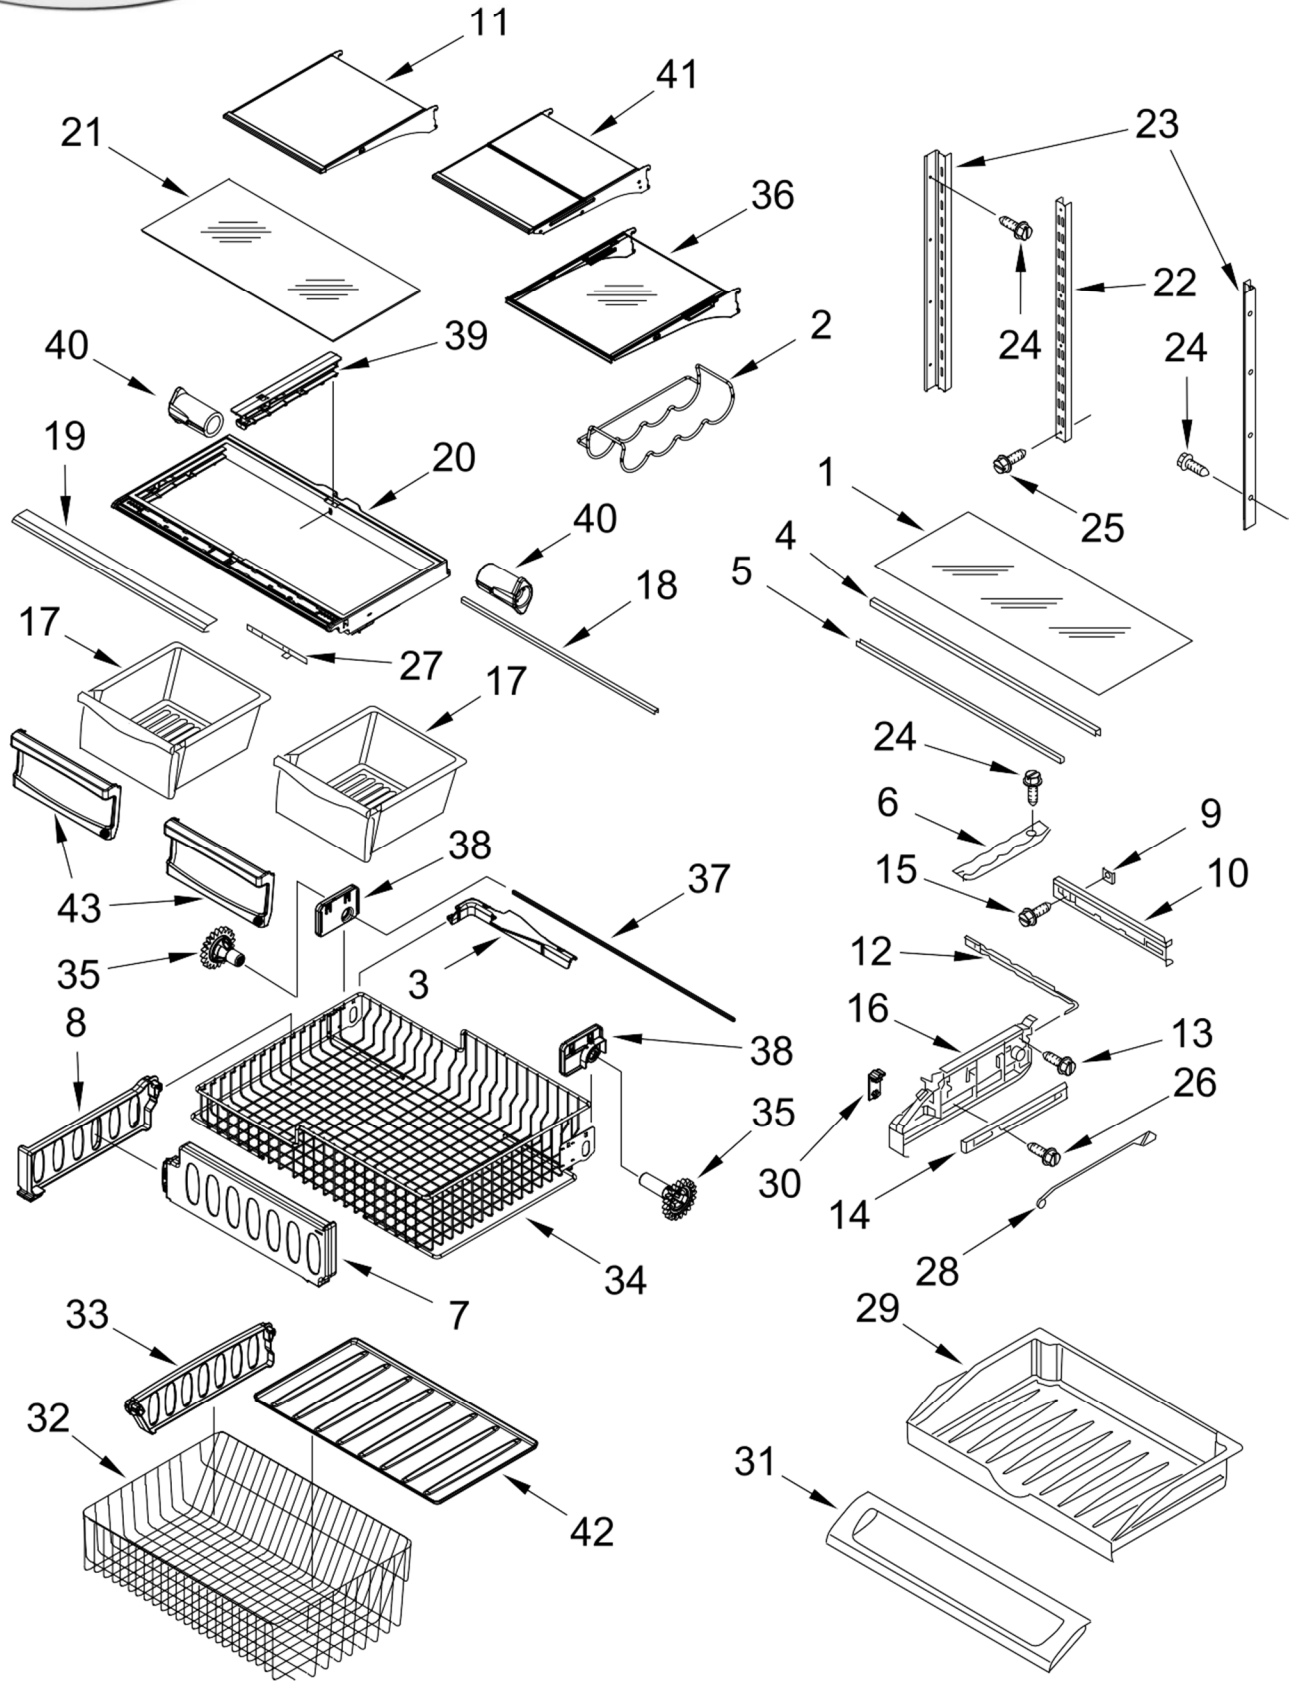

REFRIGERADOR KRFF305ESS03

REFRIGERADOR KRFF305ESS03

<u>Illus. No.</u>	<u>Part No.</u>	<u>Description</u>
1	W10893772	Glass, Shelf
2	W10742811	Rack, Wine
3	W10149389N	Lift, Bail Arm
4	W10528935	Support, Glass
5	12227305WH	Brace, Pantry
6	12531901	Track, Deli Drawer
7	W10171558	Divider, Basket (Upper)
8	W10241046	Divider, Basket (Upper)
9	12656901	Gasket, Pantry
10	12656202	Housing, Control
11	W10739590	Assembly, Fixed Shelf
12	12655402	Slide, Temperature Control
13	12990512	Screw
14	W10235370	Glide, Pantry
15	12990513	Screw
16		Endcap, Pantry
	W10845509	Left Hand
	W10845508	Right Hand

<u>Illus. No.</u>	<u>Part No.</u>	<u>Description</u>
17	12804601SP	Pan, Crisper
18	12642303WD	Brace, Crisper Cover
19	W10231345N	Trim, Crisper
20	W10329866	Frame, Crisper
21	12204824N	Glass, Shelf
22	W10273463	Ladder, Center
23	W10569182	Ladder, Side
24	12990513	Screw
25	W10215666	Screw
26	12990504	Screw
27	12530805SP	Slide, Humidity Control
28	12655304	Bar, Control
29	12731302	Drawer, Pantry
30	12655204	Knob, Temperature Control
31	12656813	Lid, Pantry
32	W11115781	Basket, Freezer (Lower)
33	W10146440	Divider, Basket (Lower)

<u>Illus. No.</u>	<u>Part No.</u>	<u>Description</u>
34	W11115256	Basket, Freezer (Upper)
35		Gear, Spur
	W10474716	Left Hand
	W10474715	Right Hand
36	W10781754	Assembly, Fixed Shelf
37	W10802333	Shaft, Rack
38		Mount, Gear
	W10348259	Left Hand
	W10348260	Right Hand
39	W10326469N	Rail, Center Crisper
40	13062602	Support, Crisper Frame
41	W10738157	Assembly, Tuck Shelf
42	13025201	Tray, Lower Basket
43	12802602SP	Front, Crisper Pan