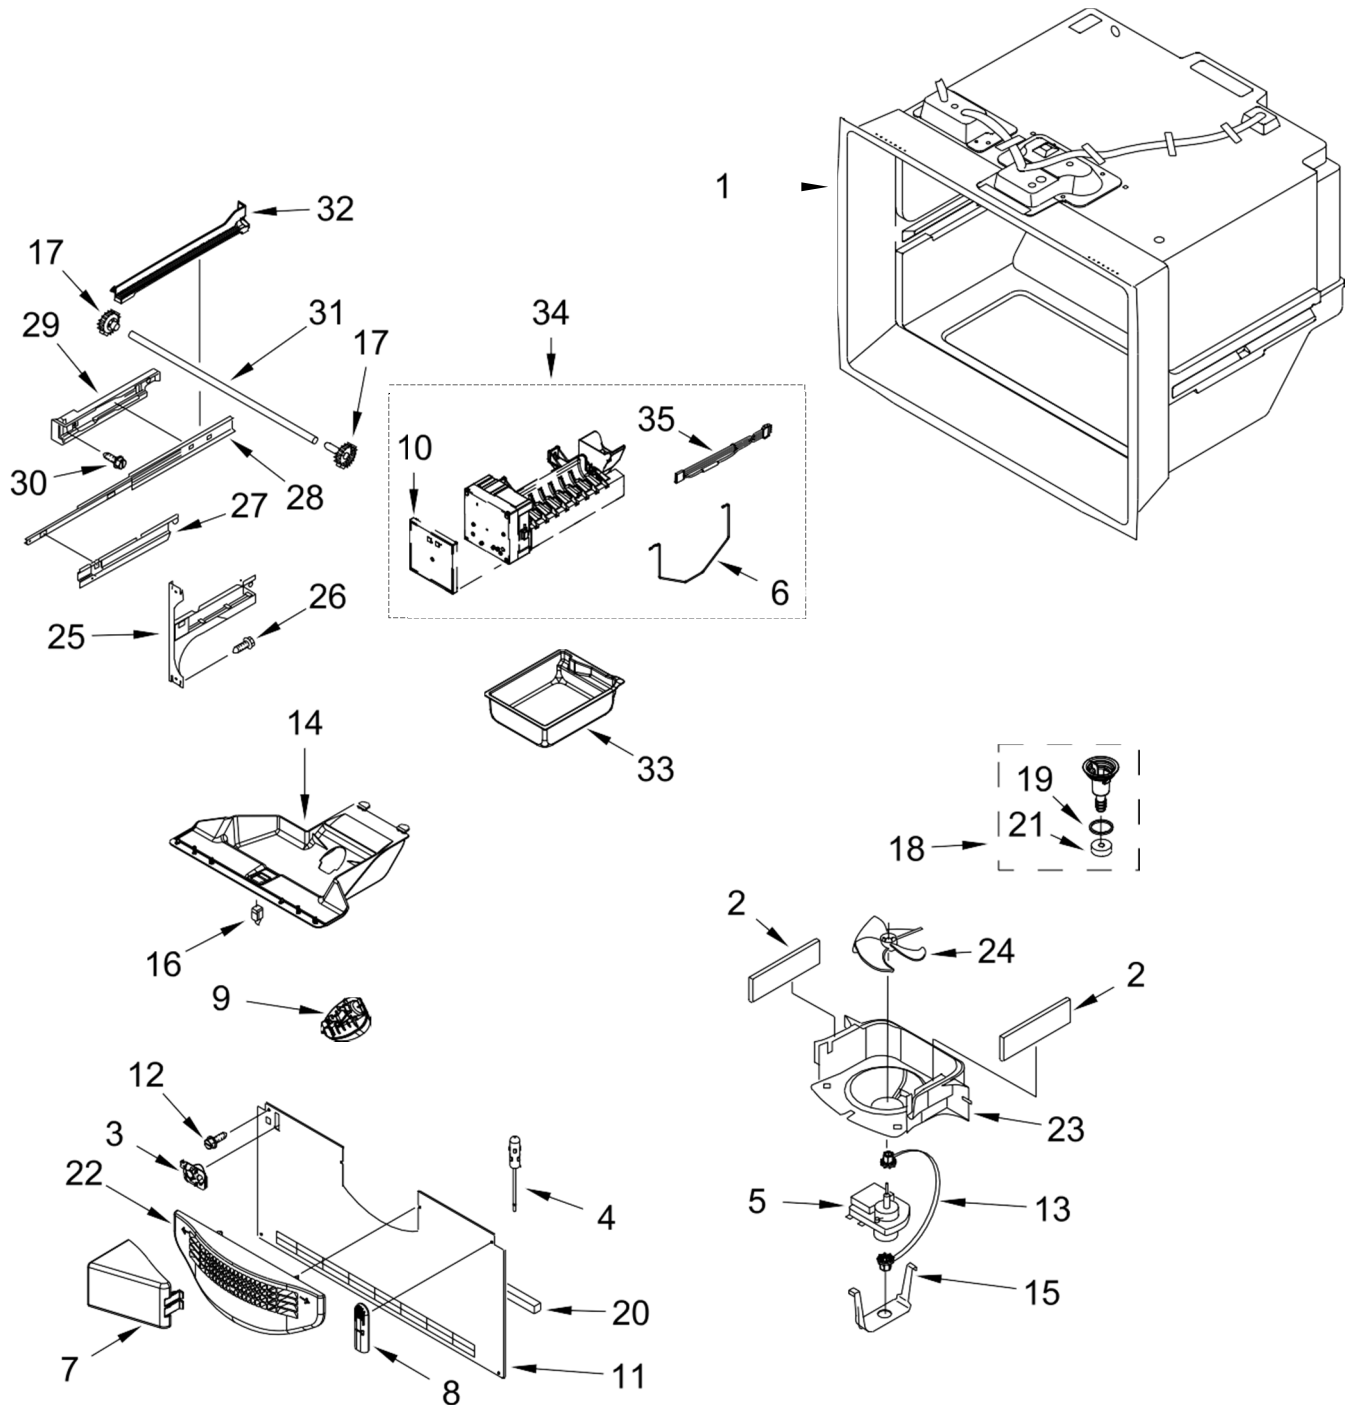

REFRIGERADOR KRFF305ESS03

<u>Illus. No.</u>	<u>Part No.</u>	<u>Description</u>
1		Liner (Not A Serviceable Part)
2	W10464764	Module, Light
3	W10632601	Overlay
4	W10464767	Module, Control
5	W10746274	Board, Control
6	W10847853	Switch, Light
7	W11132917	Cover, Light
8	W10443023	Housing, Light
9	W11251749	Light Module, LED
10	10685510	Gasket, Seal
11	12806801	Insert, Damper Cover
12	12990604	Screw
13	12806701	Cover, Damper
14	13012402	Insulation, Damper
15	W10594329	Control, Damper

<u>Illus. No.</u>	<u>Part No.</u>	<u>Description</u>
16	W10117358	Insulation, Water Tank
17	12704801	Plate, Filter
18	W11308018	Head, Water Filter (Includes Bypass Cartridge)
19	W11256384	Filter, Water
20	12568001	Cover, Filter
21	12990512	Screw
22	B8390302	Clip, Facade
23	W10585703	Facade, Dispenser
24	W10585699	Plate, Dispenser
25	12575501	Switch, Limit
26	W11031909	Guide, Waterline
27	12251001	Clip, Water Tube
28	12707005	Facade, Dispenser (Top)
29	W11097710	Tank, Water

<u>Illus. No.</u>	<u>Part No.</u>	<u>Description</u>
30	61006182	Union, Water
31	12664501SP	Cartridge, Bypass
32	12990513	Screw
33	W10190541	Mount, Crisper Support
Following Parts Not Illustrated		
	W10224292	Harness, Controls (Refrigerator)

REFRIGERADOR KRFF305ESS03