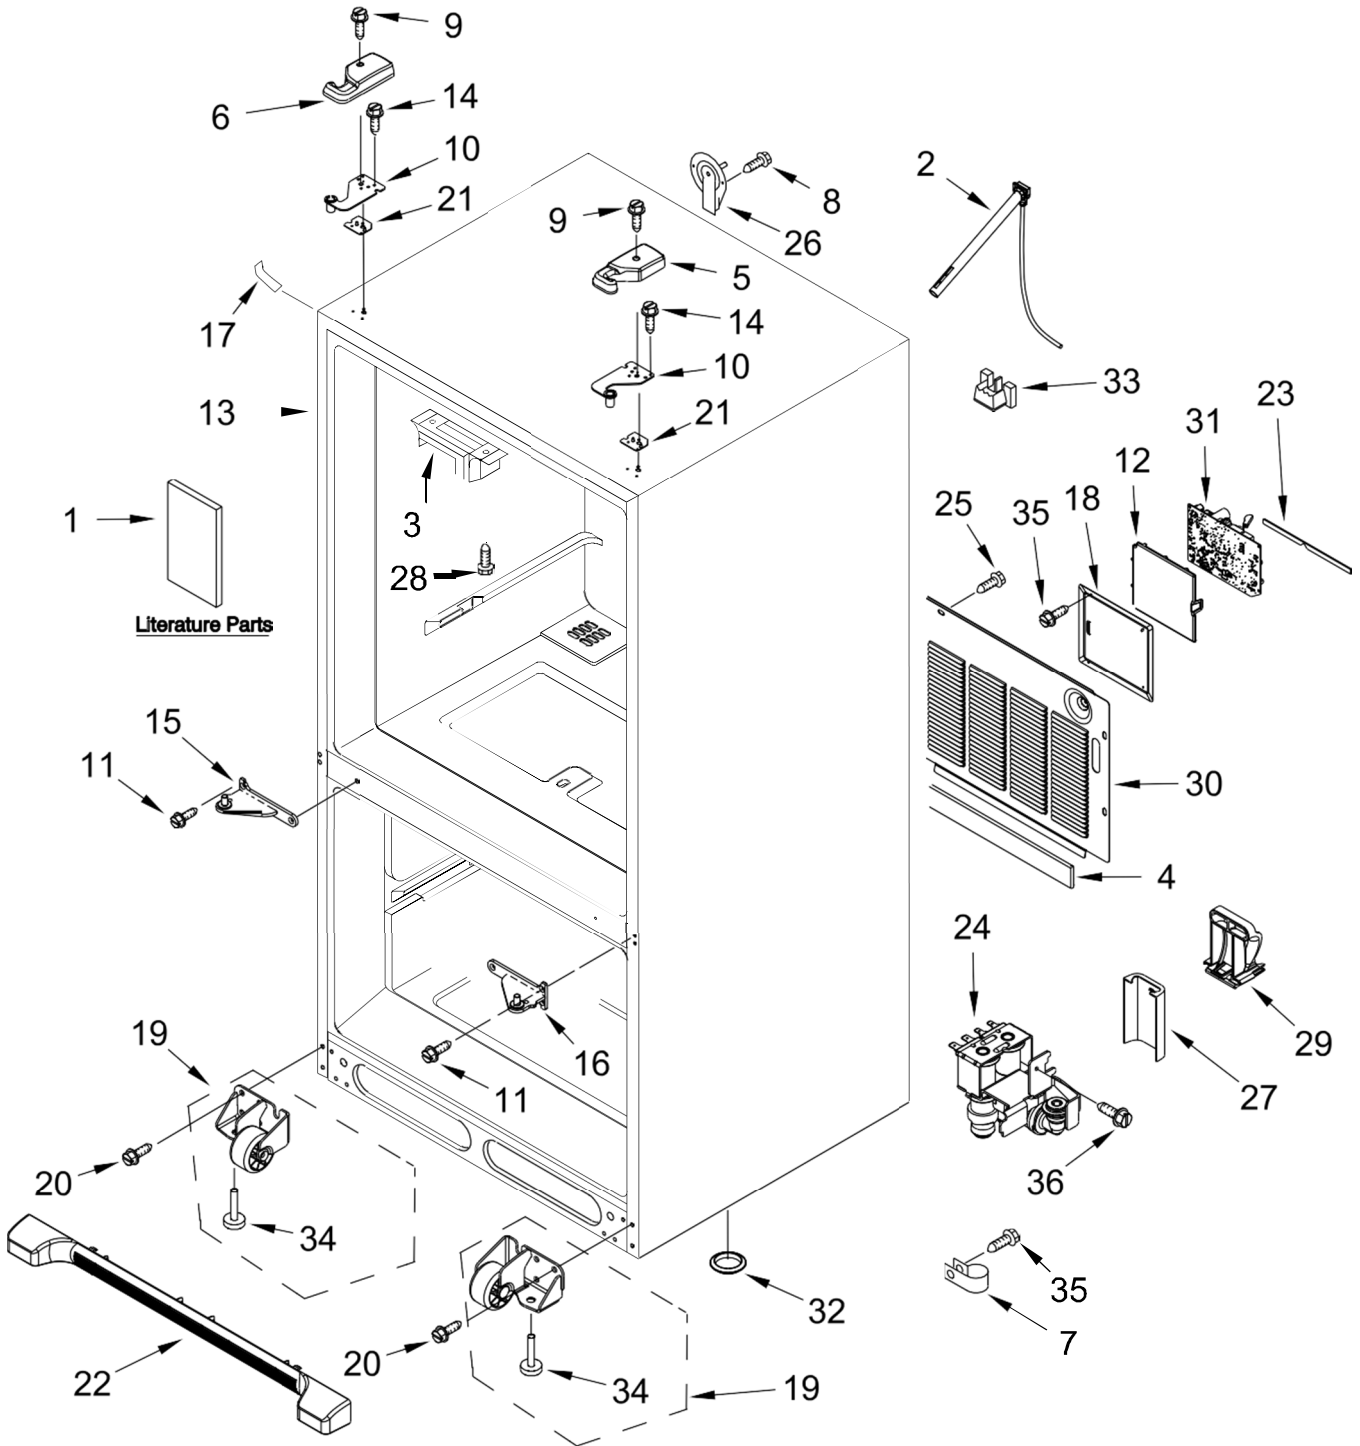

REFRIGERADOR KRFF305ESS03

REFRIGERADOR KRFF305ESS03

<u>Illus. No.</u>	<u>Part No.</u>	<u>Description</u>
1		Literature Parts
	W10544193	Tech Sheet
	W11298859	Use and Care Guide
	W11308946	Energy Guide
2	W11046934	Assembly, Fill Tube (Includes Tubing, Fill Tube Elbow, Tube Insert and Clamp)
3	12698403	Plate, Pivot
4	B5759655	Gasket
5		Cover, Right Hinge
	12962302AP	Grey
6		Cover, Left Hinge (Includes Foil)
	12962301AP	Grey
7	M0108107	Clamp, Tube
8	12990504	Screw
9	12992602	Screw
10		Hinge, Top
	12963204ED	Left Hand
	12963205ED	Right Hand

<u>Illus. No.</u>	<u>Part No.</u>	<u>Description</u>
11	W10673840	Screw (Stainless)
12	12957702SP	Lid, HV Box
13		Cabinet (Not A Serviceable Part)
14	12992403	Screw
15		Hinge, Center (Left)
	W10740150	Grey
16		Hinge, Center (Right)
	W10740146	Grey
17		Cover, Corner
	12587703AP	Grey
18	12961602	Cover, Control Box
19		Assembly, RollerW10515763 Left Hand W10515762 Right Hand
20	W10709365	Screw
21		Shim, Hinge
	12999501	Left Hand
	12999502	Right Hand