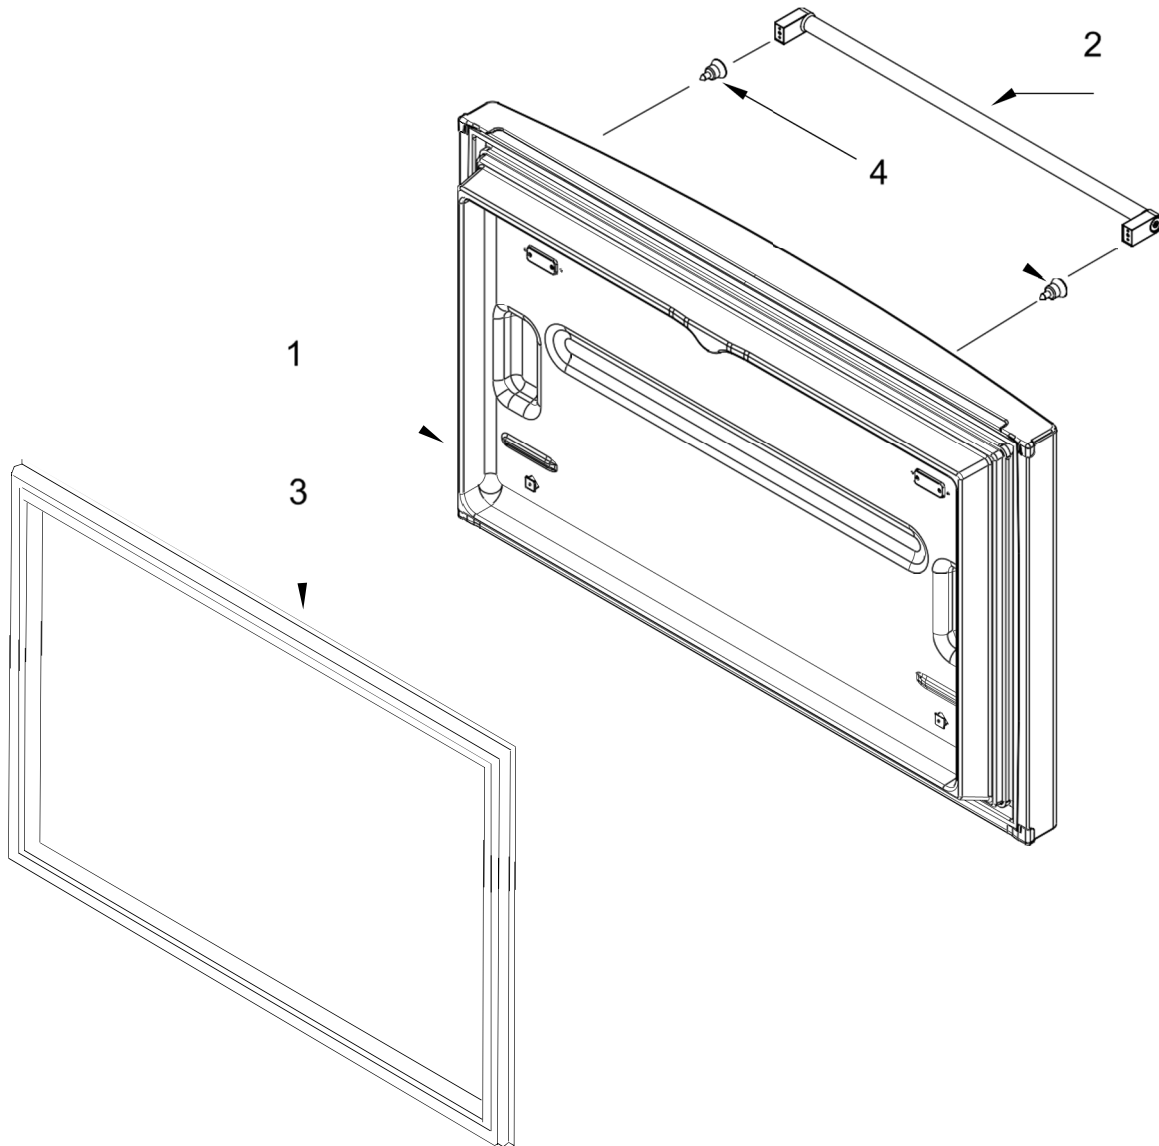

REFRIGERADOR KRFF305ESS03

<u>Illus. No.</u>	<u>Part No.</u>	<u>Description</u>
1	12977880S	Door, Freezer Stainless

<u>Illus. No.</u>	<u>Part No.</u>	<u>Description</u>
2	W10772582	Handle, Door Stainless

<u>Illus. No.</u>	<u>Part No.</u>	<u>Description</u>
3	W10443320	Gasket, Door Grey
4	W10460893	Screw