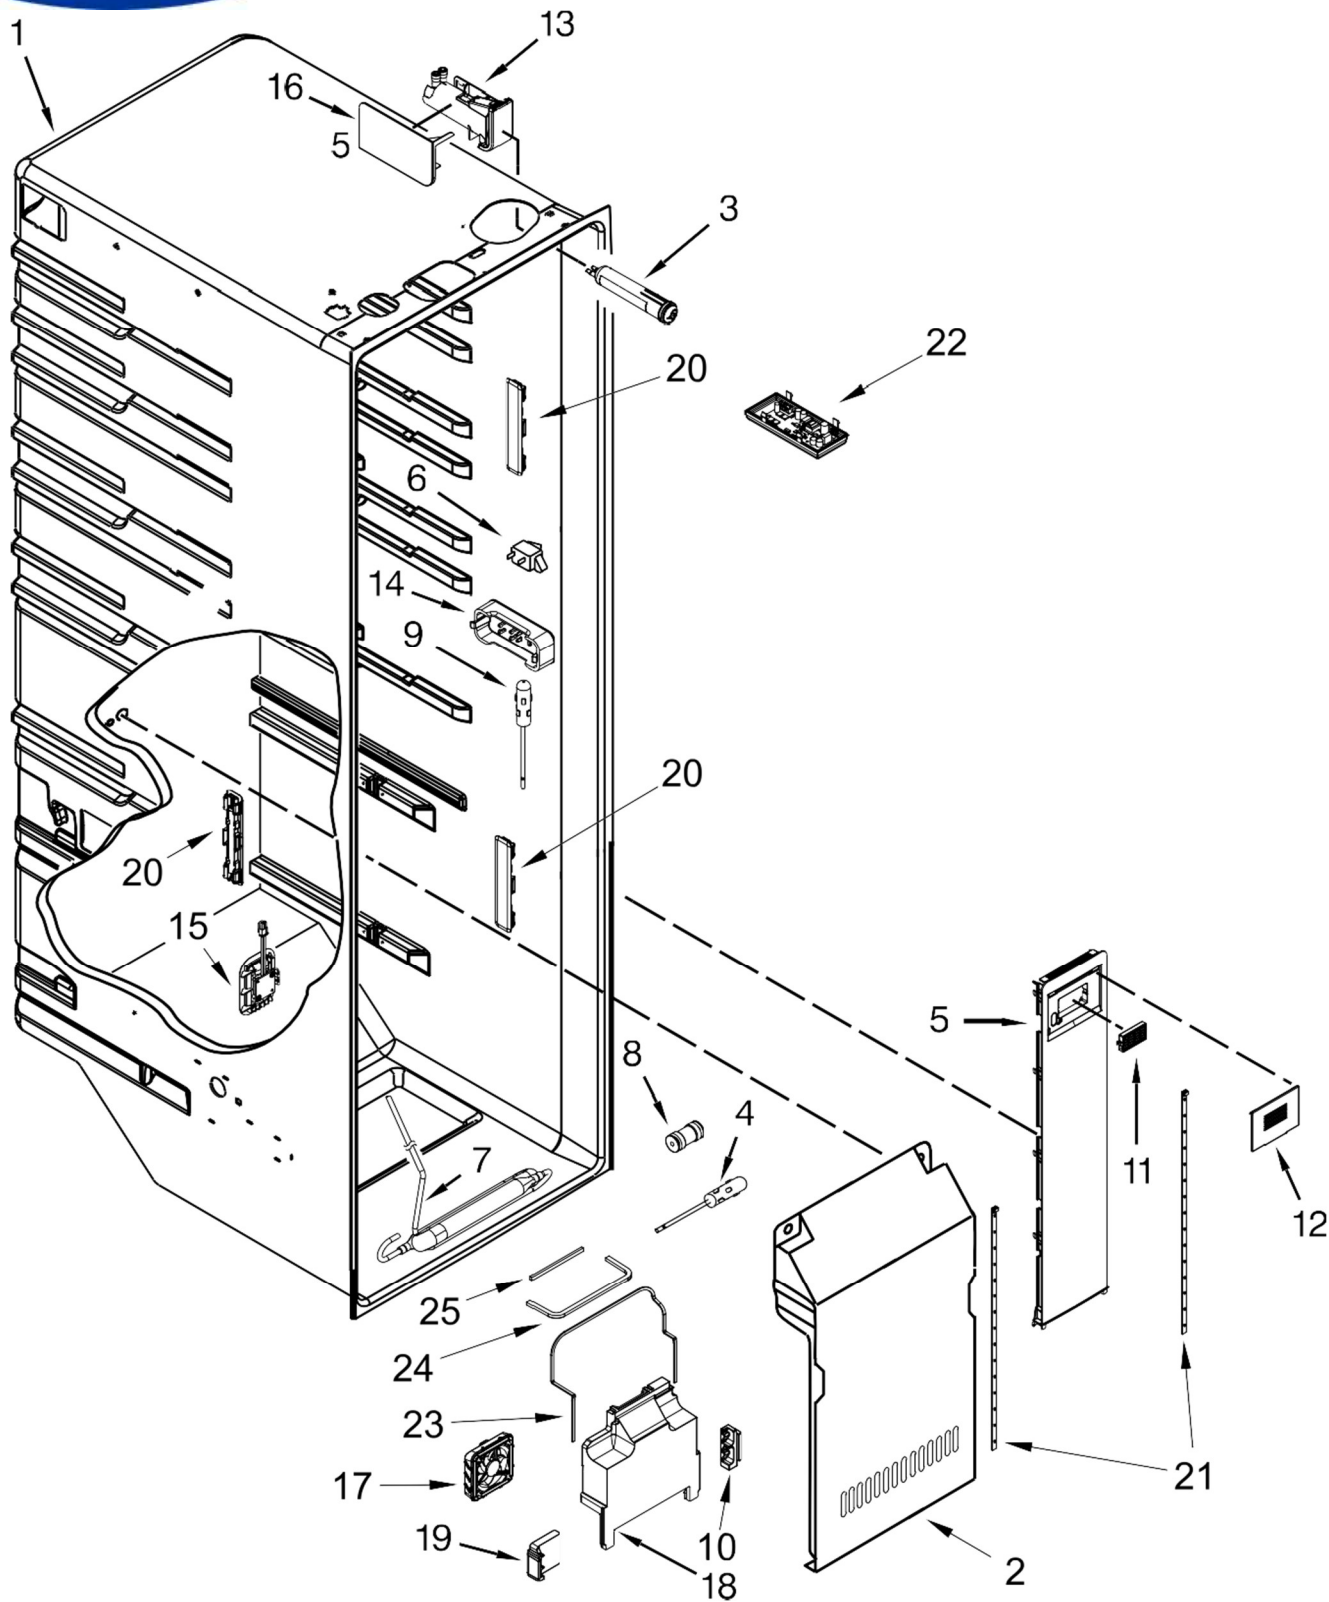

Illus.

No.	Part No.	Description
1		Liner (Not A Serviceable Part)
2	W10387382	Evaporator Cover
3	W10569758	Filter, Water
4	W10323459	Thermistor, Evaporator Fan
5	W10747235	Cover, Air Tower
6	W10656773	Switch, Light
7	W10538994	Reservoir
8	W10271541	Connector, Union
9	W10280385	Thermistor
10	W10223364	Support, Evaporator (Right Hand)

Illus.

No.	Part No.	Description
11	W10315189	Filter, Air
12	W10341548	Cover, Air Filter
13	W10394053	Housing, Water Filter
14	W10425252	Cover, Thermistor
15	W10637153	Assembly, LED Light Module
16	W10300482	Cover, Water Filter
17	W10723753	Fan Assembly, Evaporator
18	W10723752	Evaporator Insulation, With Fan Assembly

Illus.

No.	Part No.	Description
19	W10223366	Support, Evaporator (Left Hand)
20	W10710826	Lighting, LED-Strip
21	W10727376	Lighting, LED
22	W10724473	Assembly, LED
23	W10260462	Gasket, Rear
24	W10387387	Gasket, Upper
25	W10394945	Gasket, Rear