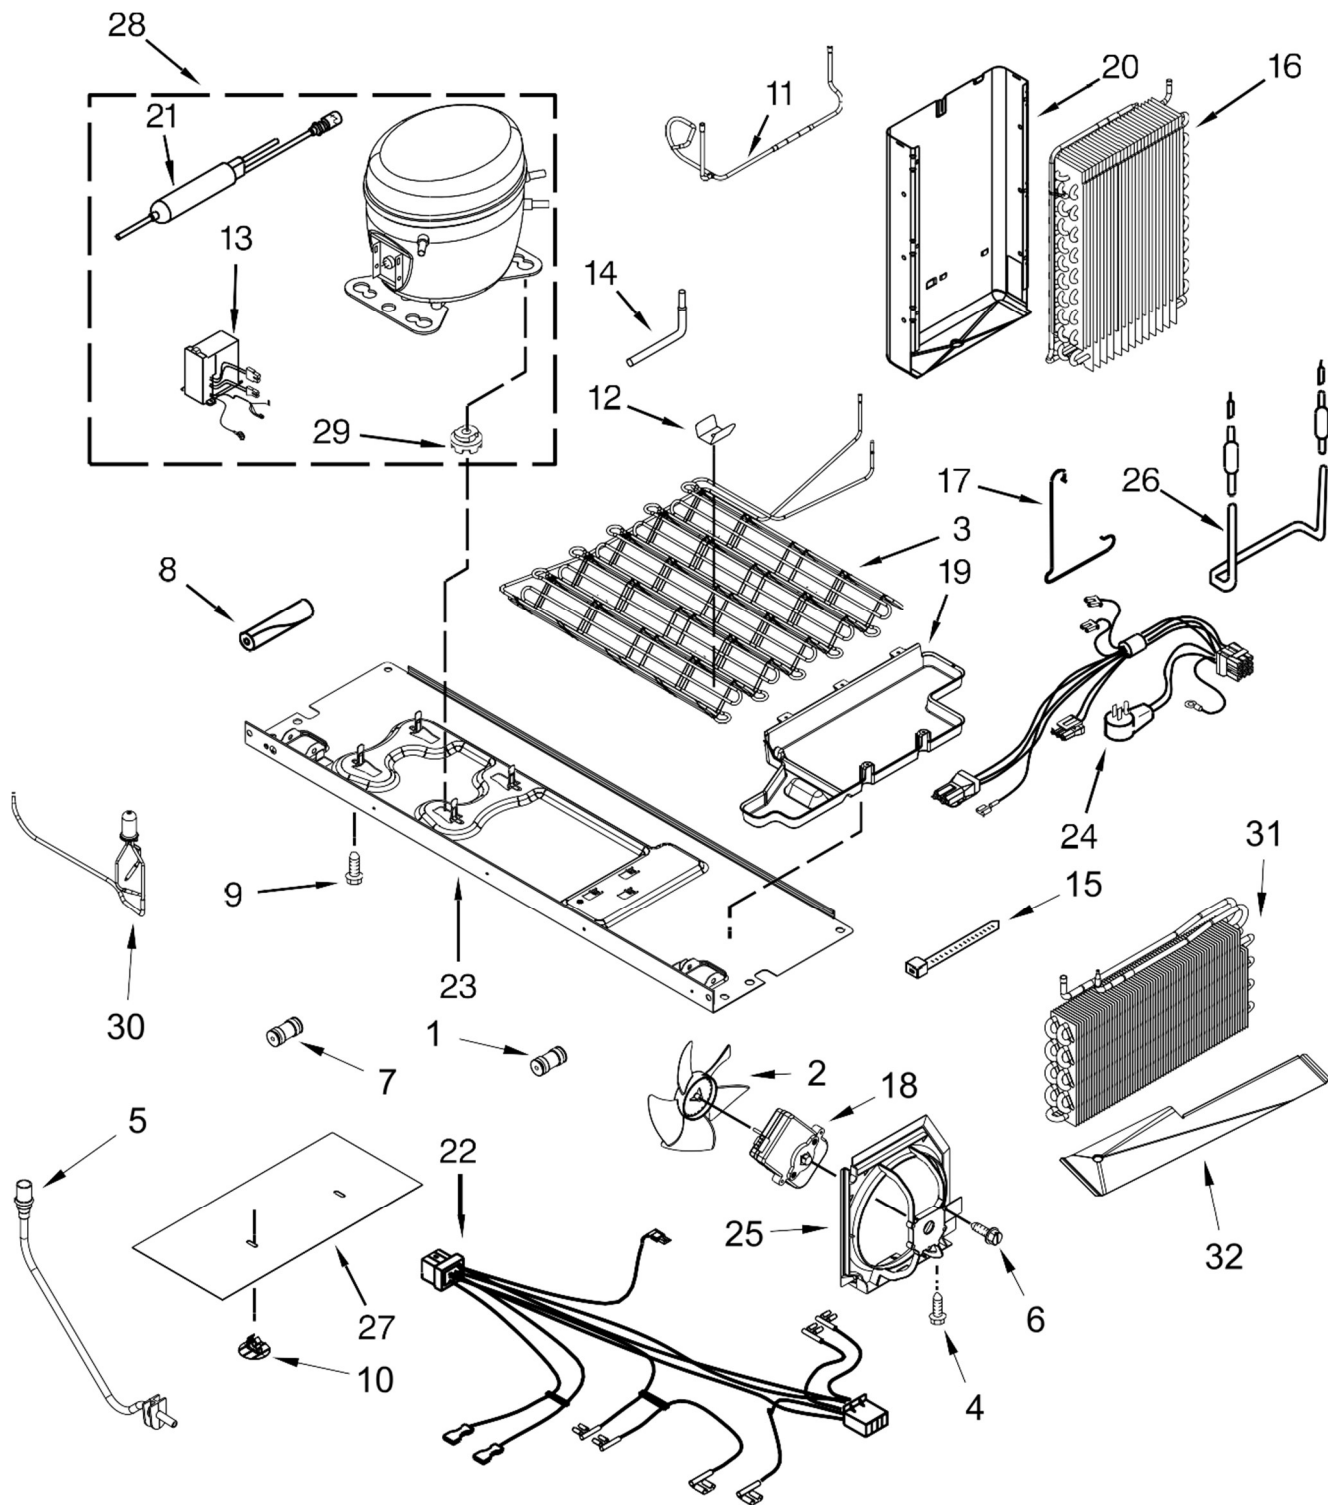

Illus.

<u>No.</u>	<u>Part No.</u>	<u>Description</u>
1	W10271543	Connector, Water Tube
2	2225834	Blade, Fan
3	W10240365	Assembly, Condenser
4	W10142255	Screw
5	W10223368	Tube, Drain
6	W10171469	Screw
7	W10277958	Connector, Water
8	W10303521	Sleeve
9	W10142287	Bolt
10	W10296661	Clip, Bottom Cover
11	W10223328	Tube, Suction
12	W10248621	Clip, Condenser

Illus.

<u>No.</u>	<u>Part No.</u>	<u>Description</u>
13	W10710090	Assembly, Inverter Box
14	2325479	Tube, Process
15	2205813	Tie, Wire
16	W10239732	Evaporator
17	2161324	Clip, Defrost Heater
18	W10527155	Motor, Condenser Fan
19	W10713147	Tray, Evaporator
20	W10376319	Heat Shield
21	W10286069	Drier
22	W10679948	Assembly, Unit Wire
23	W10680691	Baseplate
24	W10261232	Cord, Power

Illus.

<u>No.</u>	<u>Part No.</u>	<u>Description</u>
25	W10251467	Baffle, Air
26	W10495968	Heater, Defrost
27	W10284726	Cover, Unit Bottom
28	W10695094	Compressor
29	2183042	Grommet
30	W10331270	Assembly, Valve Body
31	W10643261	Evaporator, Dual-RC
32	W10317862	Pan, Drip
		REFRIGERANT CHARGE 5.75 oz. (R-134A)