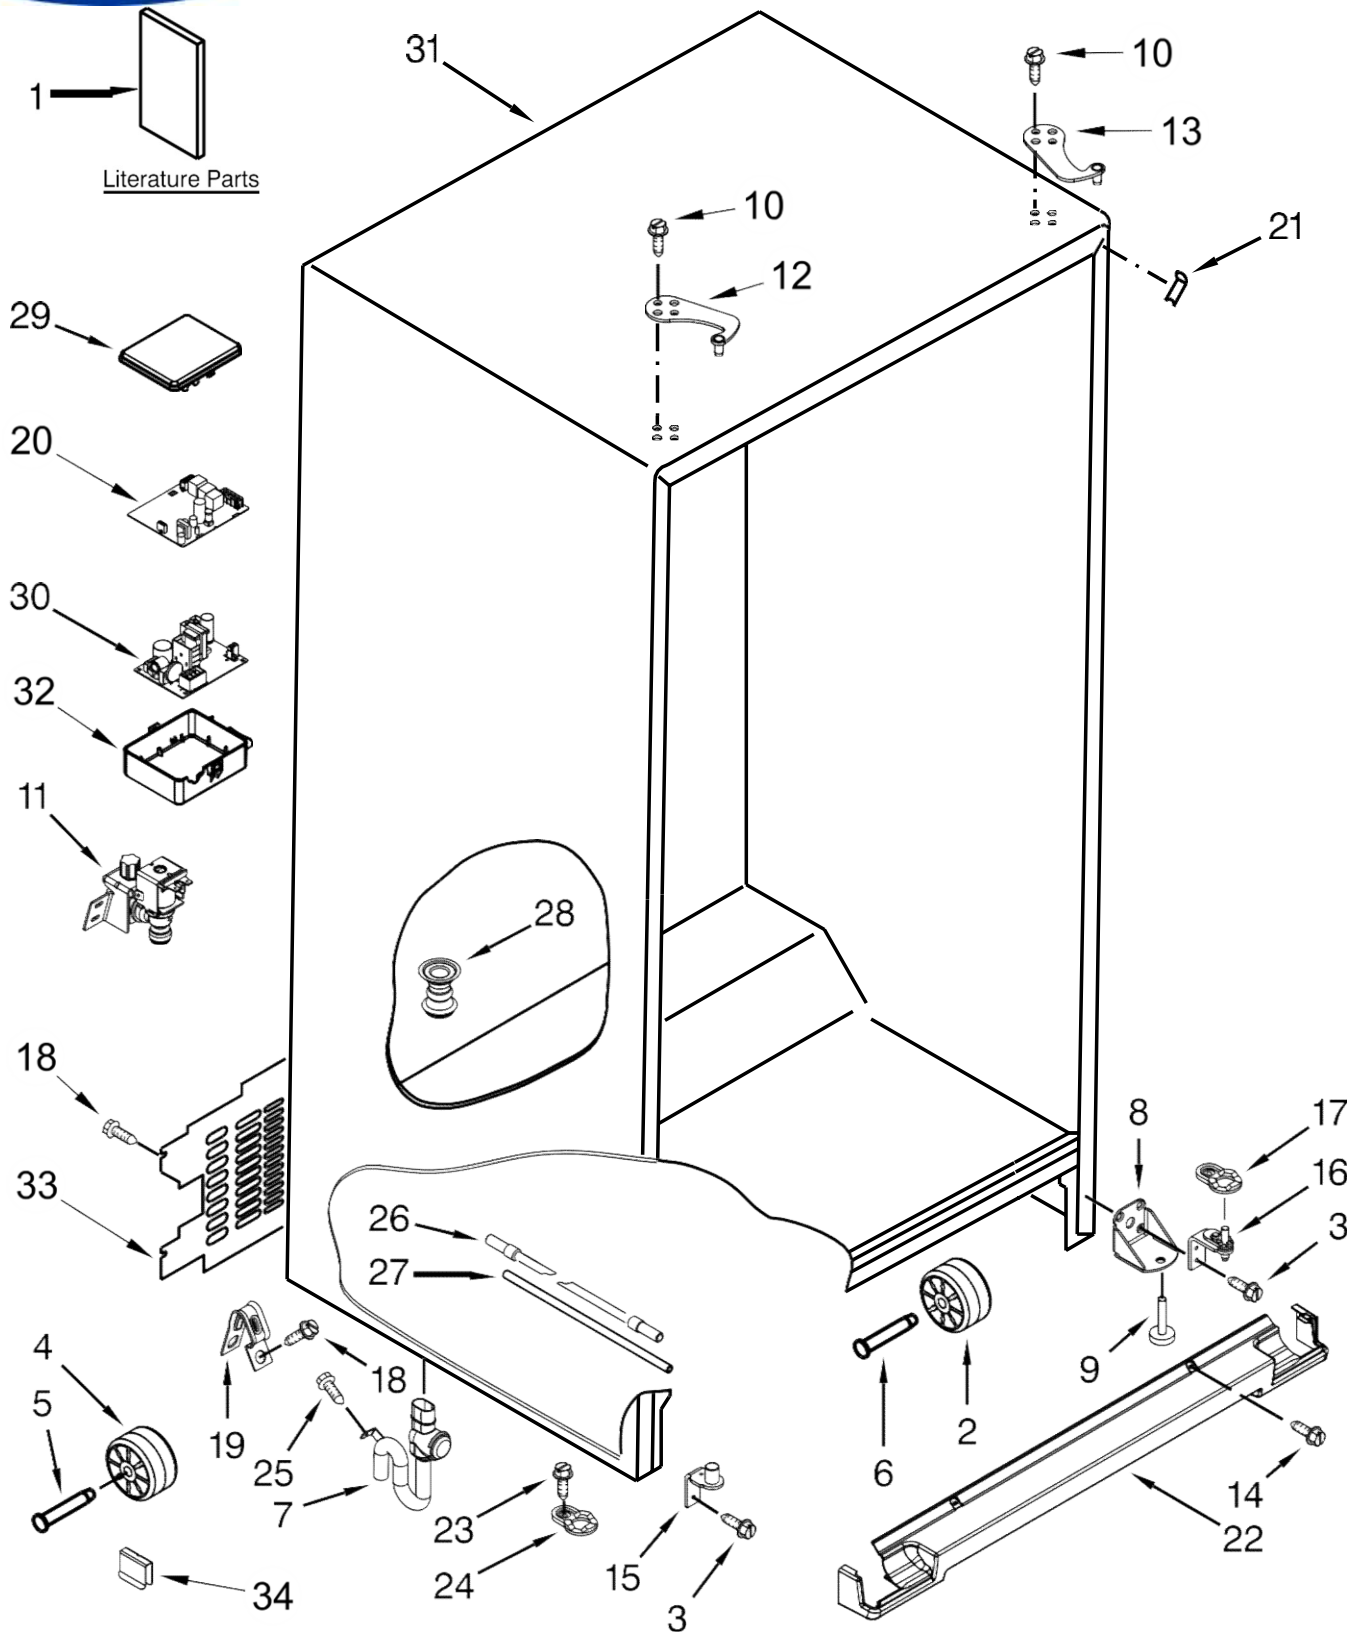

KitchenAid®

SIDE BY SIDE REFRIGERATOR

MODELS:

KRSC503ESS00 (Stainless Steel)

Illus.

<u>No.</u>	<u>Part No.</u>	<u>Description</u>
1		Literature Parts
	W10768946	Use & Care Guide
	W10751694	Service & Wiring Sheet
	W10728960	Energy Guide
2	2150304	Roller
3	W10297485	Screw
4	12477102	Roller
5	12477202	Axle, Roller
6	981125	Rivet, Roller
7	W10369091	Tube, Drain
8	W10257186	Bracket, Foot
9	W10141622	Brake, Roller
10	W10308751	Screw (Black)
11	W10498992	Valve, Inlet
12		Hinge, Top (Freezer)
	W10673327	Grey