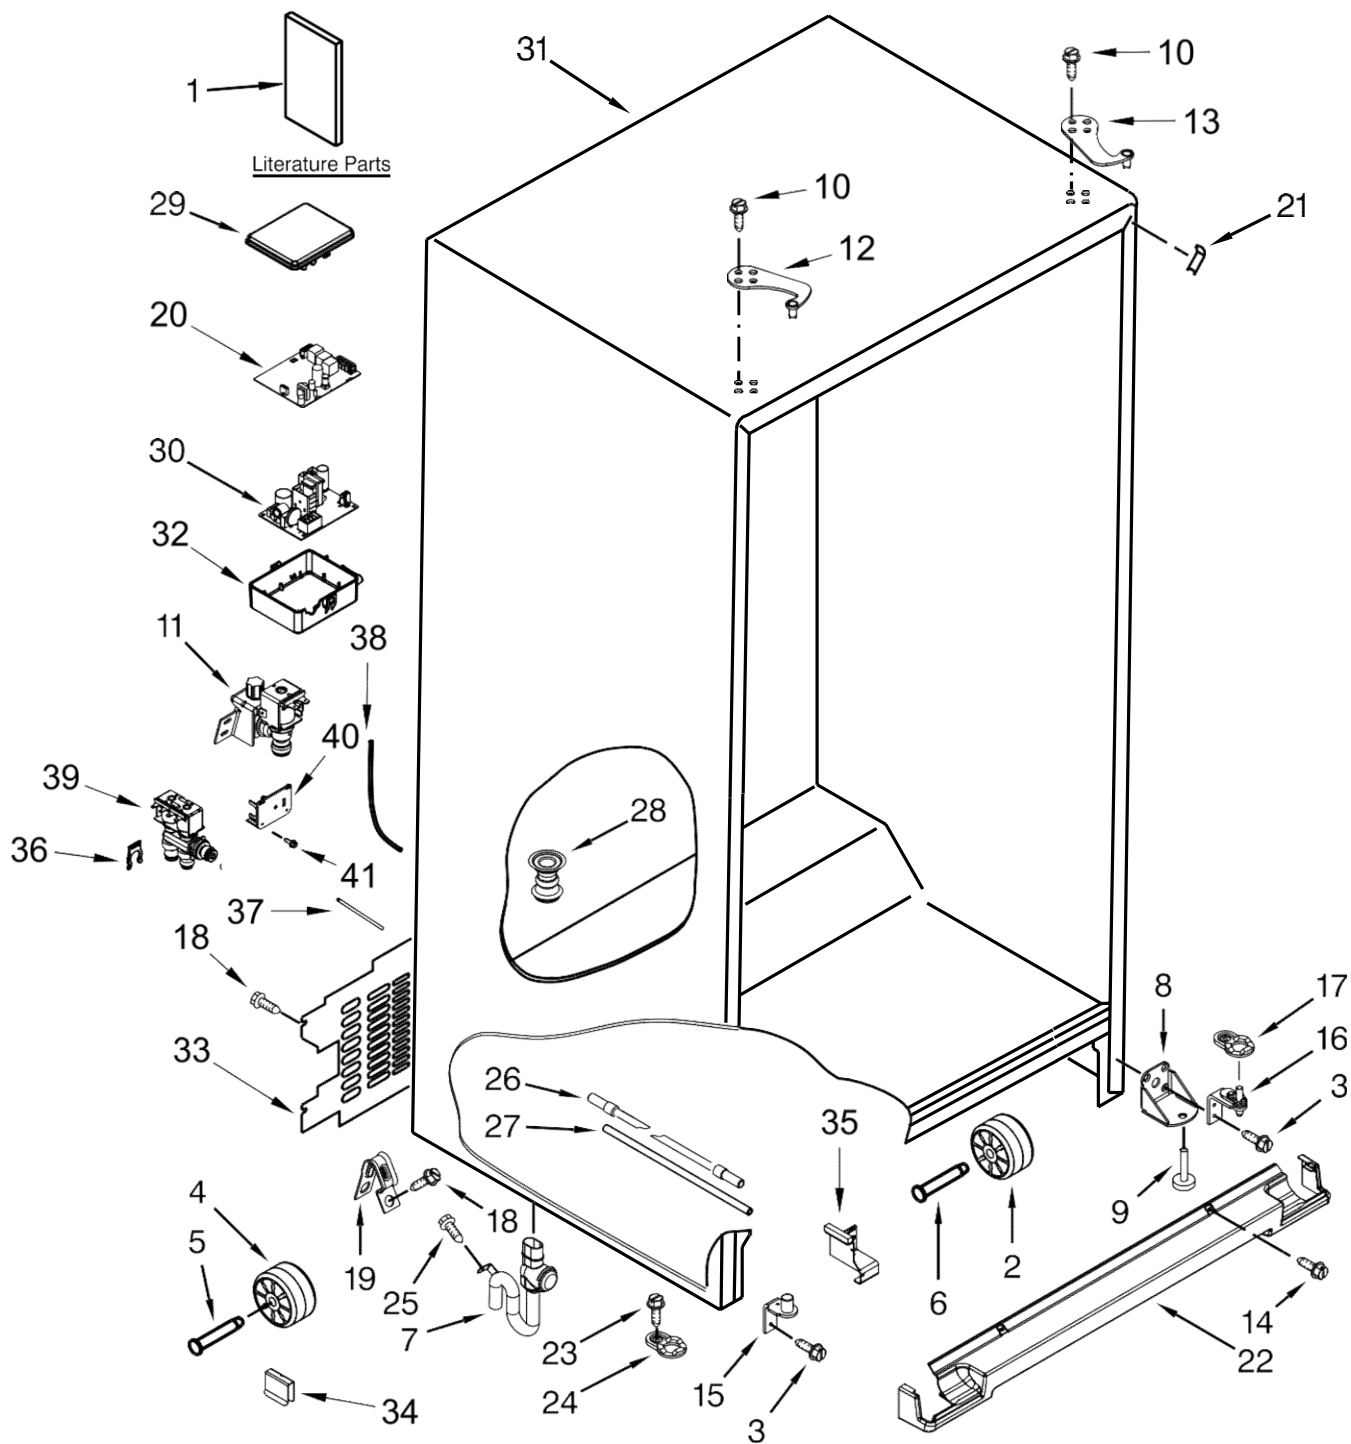

KitchenAid®

SIDE BY SIDE REFRIGERATOR

MODELS:

KRSC503EBS01 (Black Stainless)

KRSC503ESS01 (Stainless)

<u>Illus. No.</u>	<u>Part No.</u>	<u>Description</u>	<u>Illus. No.</u>	<u>Part No.</u>	<u>Description</u>	<u>Illus. No.</u>	<u>Part No.</u>	<u>Description</u>
1		Literature Parts	15		Hinge, Bottom (Freezer)	25	W10001250	Screw
	W10768946	Use & Care Guide		W11126854	Black	26	W10279882	Tube, Filter Inlet
	W10751694	Service & Wiring Sheet		W11126848	Grey	27	W10279885	Tube, Filter Outlet
	W10922025	Energy Guide	16		Hinge, Bottom (Refrigerator)	28	W10247979	Fitting, Drain
2	2150304	Roller		W11084348	Black	29	12957702	Lid, HV Box
3	W10297485	Screw		W11084346	Grey	30	W10797301	Electronic Control
4	12477102	Roller	17		Closer, Door (Refrigerator)	31		Cabinet (Not A Serviceable Part)
5	12477202	Axle, Roller		W10877807	Black	32	W10247993	Box, Control
6	981125	Rivet, Roller		W10877804	Grey	33	W10257238	Cover, Unit
7	W10369091	Tube, Drain	18	W10141645	Screw	34	2223388	Clip, Axle Retainer
8	W10900758	Bracket, Foot	19	549193	Clamp, Power Cord	35	W10499011	Assembly, Bracket
9	W10141622	Brake, Roller	20	W10226427	Control, Electronic (Power Supply)	36	W11175632	Locking Ring (1/4)
10	W10308751	Screw (Black)			Filler, Wrapper		W11175631	Locking Ring (5/16)
11	W10498992	Valve, Inlet	21			37	W10811573	Tube, Insulating
12		Hinge, Top (Freezer)		12587703B	Black	38	W10691732	Tube, Water
	W10901052	Black		12587703AP	Grey	39	W10341320	Assembly, Dual Water Valve
	W10901054	Grey	22		Grille	40	W10237915	Bracket, Water Valve
13		Hinge, Top (Refrigerator)		W10713158	Black	41	W10141625	Screw
	W10901047	Black		W10713153	Grey			
	W10901049	Grey	23	W10142234	Screw			
14	W10308487	Screw (Black)	24		Closer, Door (Freezer)			
	W10308489	Screw (Grey)		W10770895	Black			
				W10770893	Grey			