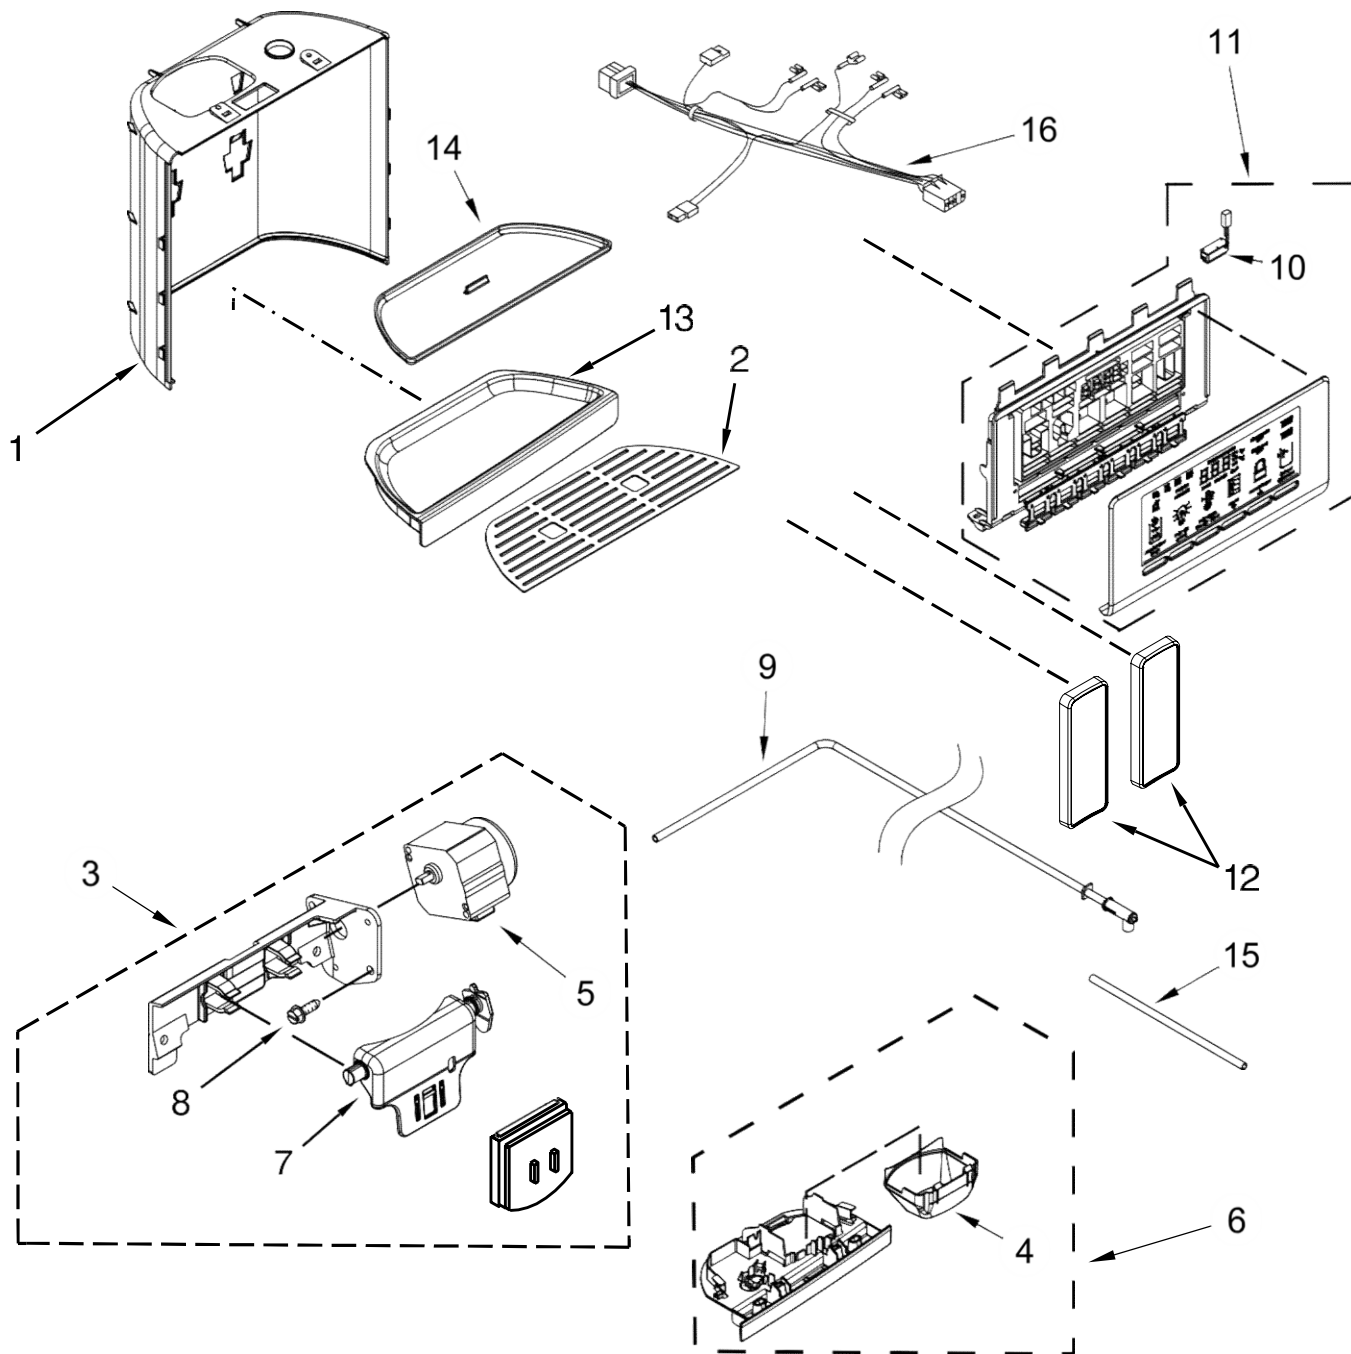

<u>Illus.</u> <u>No.</u>	<u>Part No.</u>	<u>Description</u>	<u>Illus.</u> <u>No.</u>	<u>Part No.</u>	<u>Description</u>	<u>Illus.</u> <u>No.</u>	<u>Part No.</u>	<u>Description</u>
1		Wall, Dispenser False	8	4449745	Screw	13		Tray, Housing
	W10317259	Black	9	W10386774	Assembly, Spigot		W10317265	Black
	W10317255	Stainless	10	W10238083	Assembly, LED		W10317261	Stainless
2	W10317270	Grate, Drip Tray	11	W11129551	User Interface Assembly (Includes Light Feature)	14		Drip Tray, Insert
3	W10781990	Assembly, Ice Door					W10317275	Black
4	W10435760	Guide, Ice	12		Pad, Ice and Water		W10317276	Grey
5	W10205978	Motor, Dispenser		W10317253	Black	15	W10691730	Tube, Water
6	W10353593	Assembly, Seperator		W10346924	Grey	16	W10605343	Harness, Wire
7	W10346124	Support, Ice Door