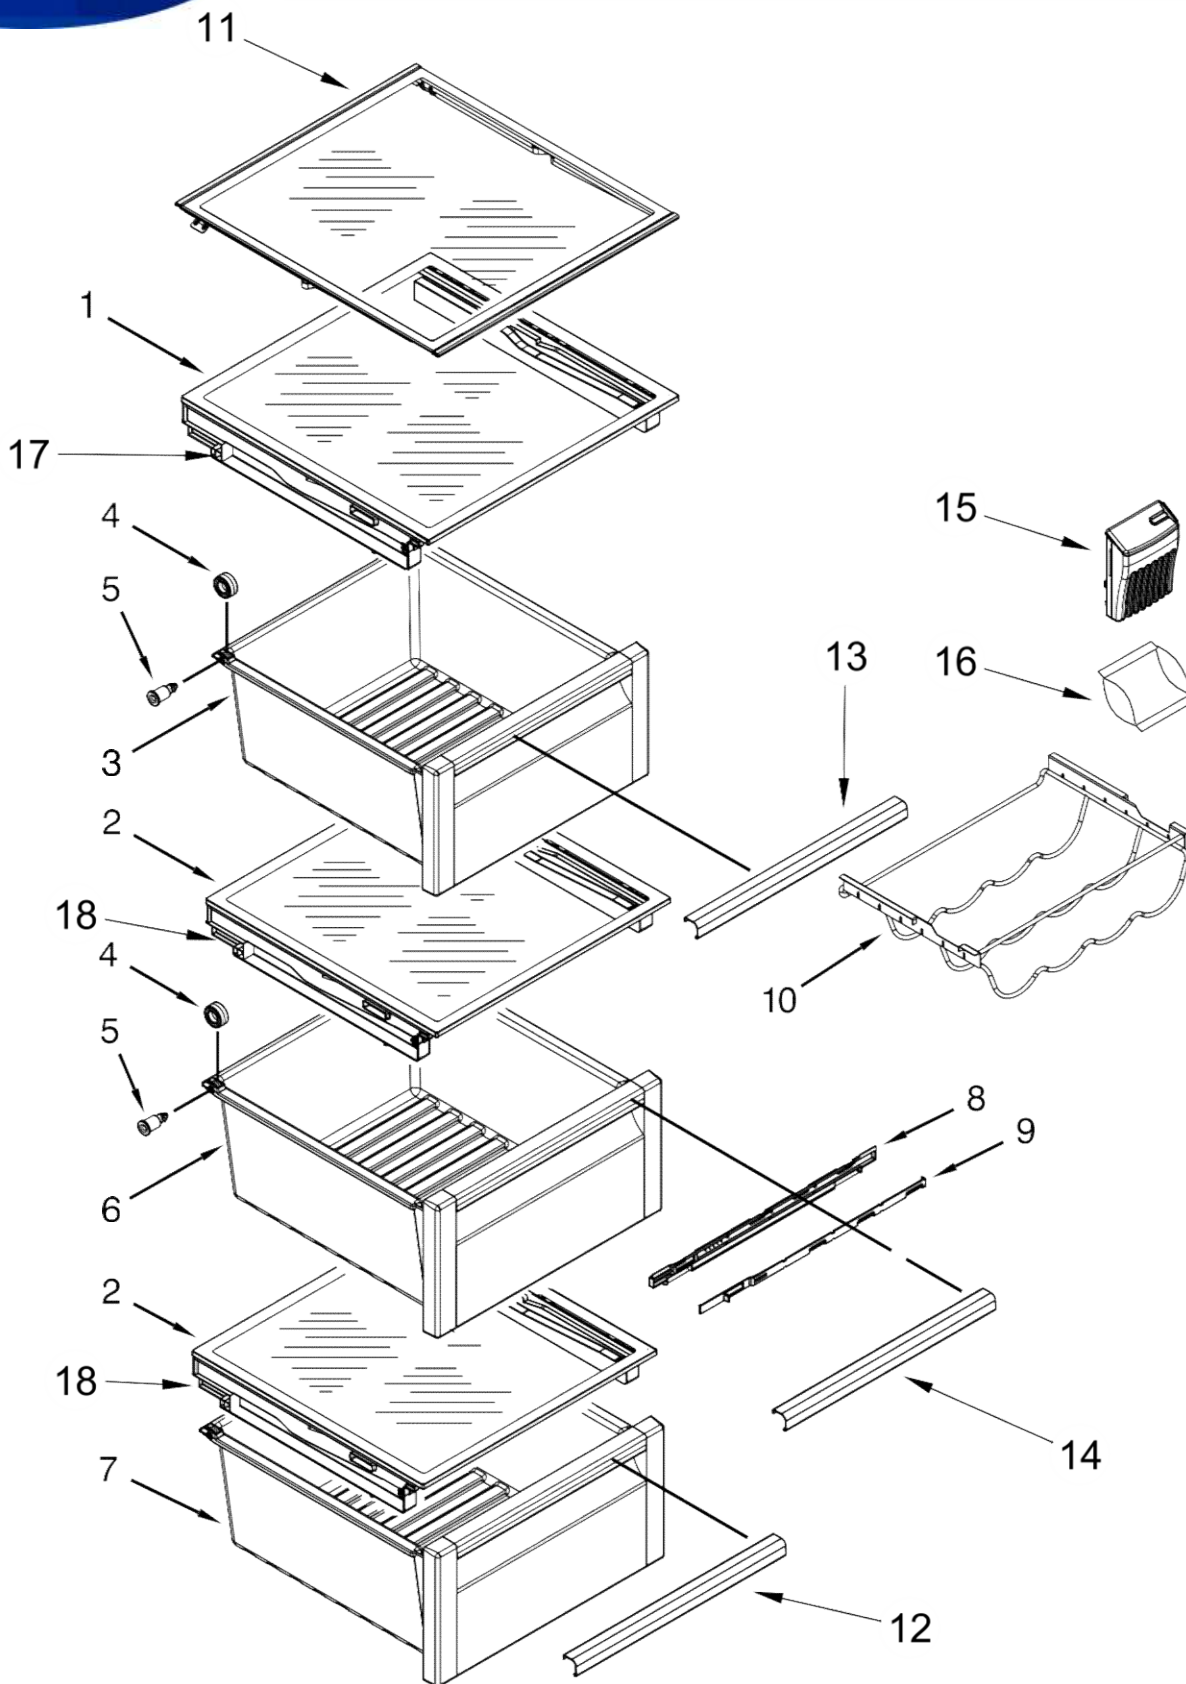

<u>Illus. No.</u>	<u>Part No.</u>	<u>Description</u>
1	W10440265	Cover, Assembly
2	W10440266	Cover, Assembly
3	W10542037	Pan, Snack
4	W10628713	Roller, Pan
5	W10628712	Axle, Roller
6	W10531081	Pan, Crisper
7	W10531082	Pan, Meat
8	W10316452	Housing, Humidity
9	W10257334	Slide, Humidity

<u>Illus. No.</u>	<u>Part No.</u>	<u>Description</u>
10	W10395554	Wine Rack
11	W11180785	Assembly, Shelf
12	W10531022	Trim, Handle
13	W10542020	Trim, Handle
14	W10531023	Trim, Handle
15	W10408747	Holder, Filter
16	W10346771	Filter, Produce Preserver

<u>Illus. No.</u>	<u>Part No.</u>	<u>Description</u>
17		Rail, Track
	W10247942	Left Side
	W10247940	Right Side
18		Rail, Track
	W10805083	Left Side
	W10805082	Right Side