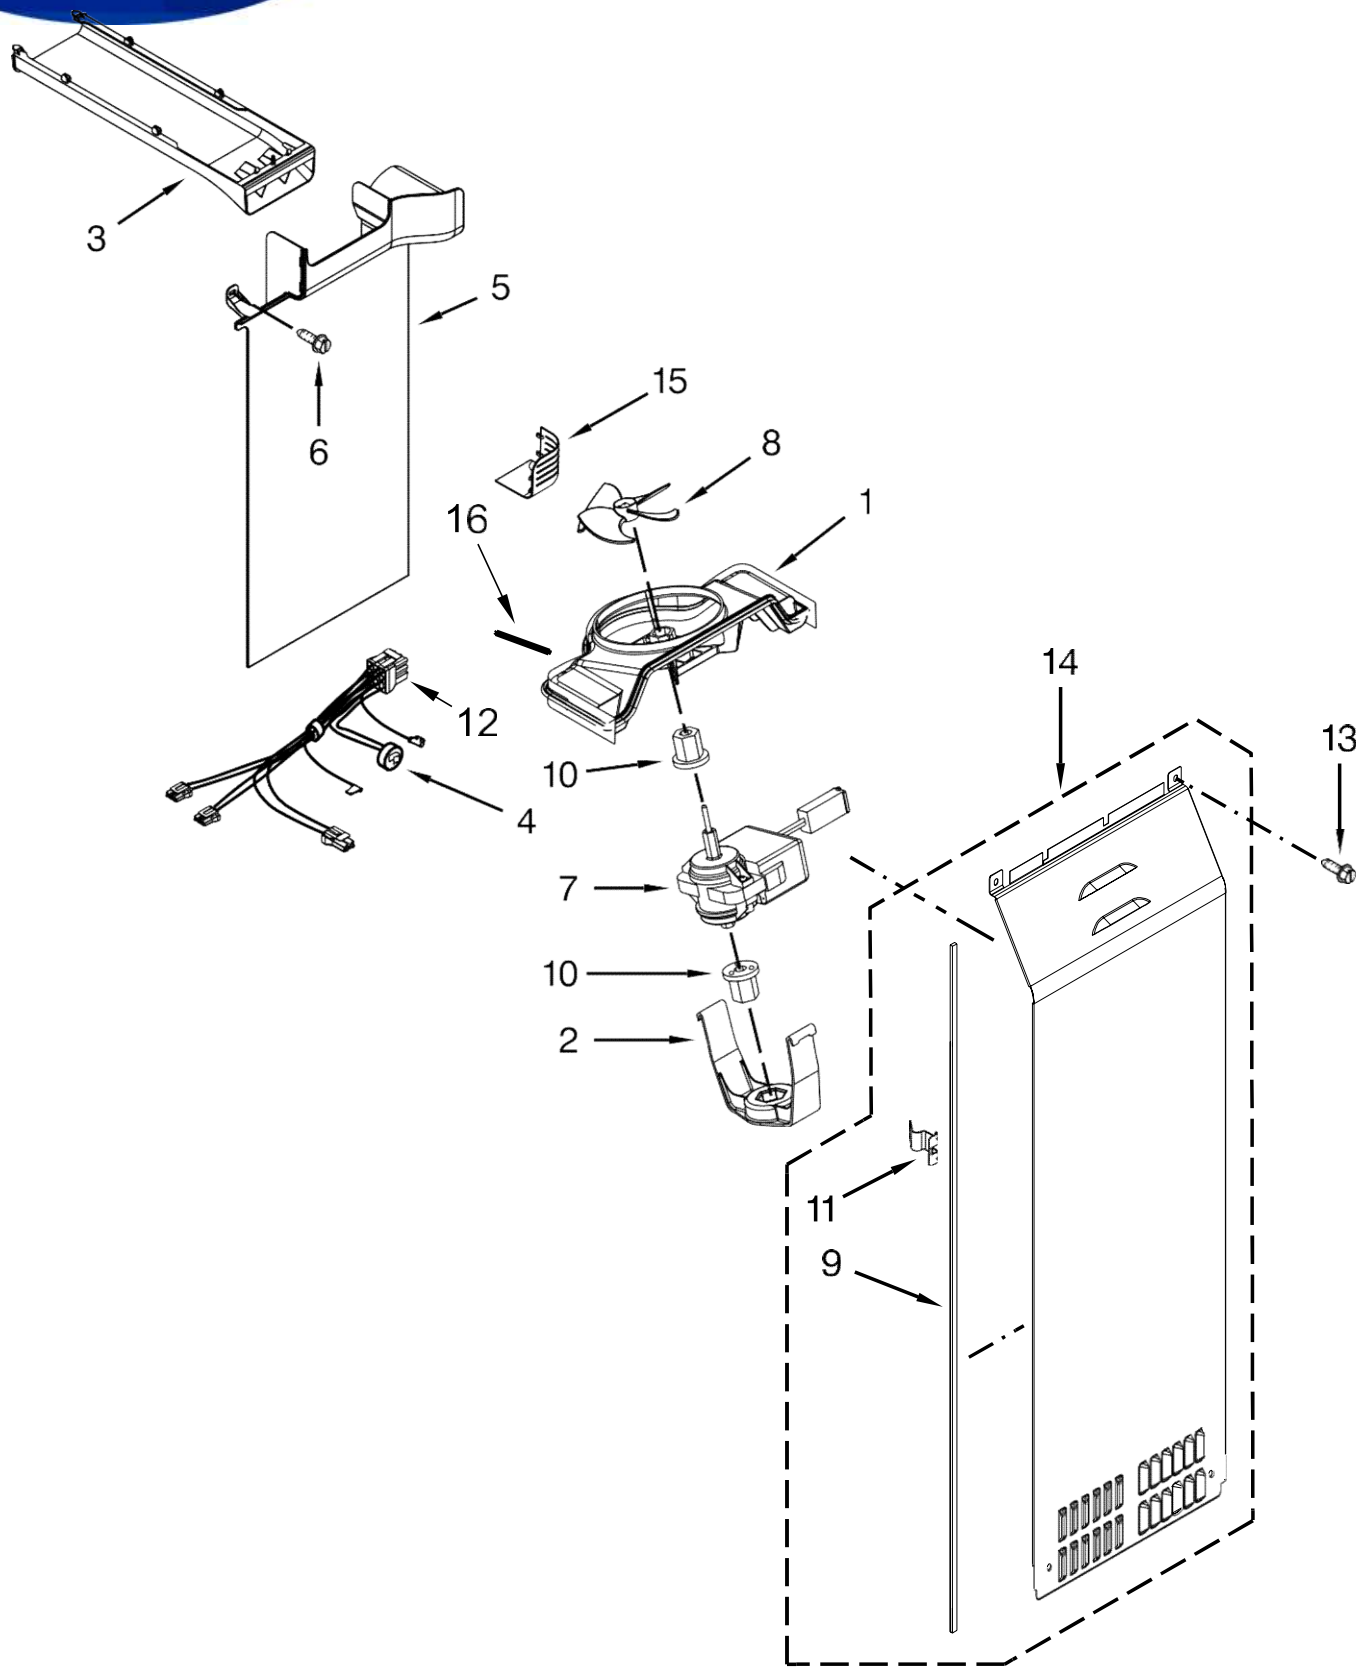

<u>Illus.</u> <u>No.</u>	<u>Part No.</u>	<u>Description</u>	<u>Illus.</u> <u>No.</u>	<u>Part No.</u>	<u>Description</u>	<u>Illus.</u> <u>No.</u>	<u>Part No.</u>	<u>Description</u>
1	W10251462	Scroll, Fan	8	2169142	Blade, Fan	14	W10388269	Cover, Evaporator
2	2223733	Retainer, Fan Motor	9	W10240370	Gasket, Evaporator Cover	15	W10260382	Cover, Light
3	W10897511	Duct, Upper Air	10	W10449920	Grommet, Motor	16	W11205489	Foam
4		Bi-Metal Defrost (Not Serviced)	11	W10369602	Clip, Evaporator Cover			
5	W10382902	Duct, Freezer Air	12	W10679946	Assembly, Evaporator Fan Wire (Includes Bi-Metal Defrost)			
6	W10001260	Screw						
7	W10556724	Motor, Fan	13	W10142292	Screw