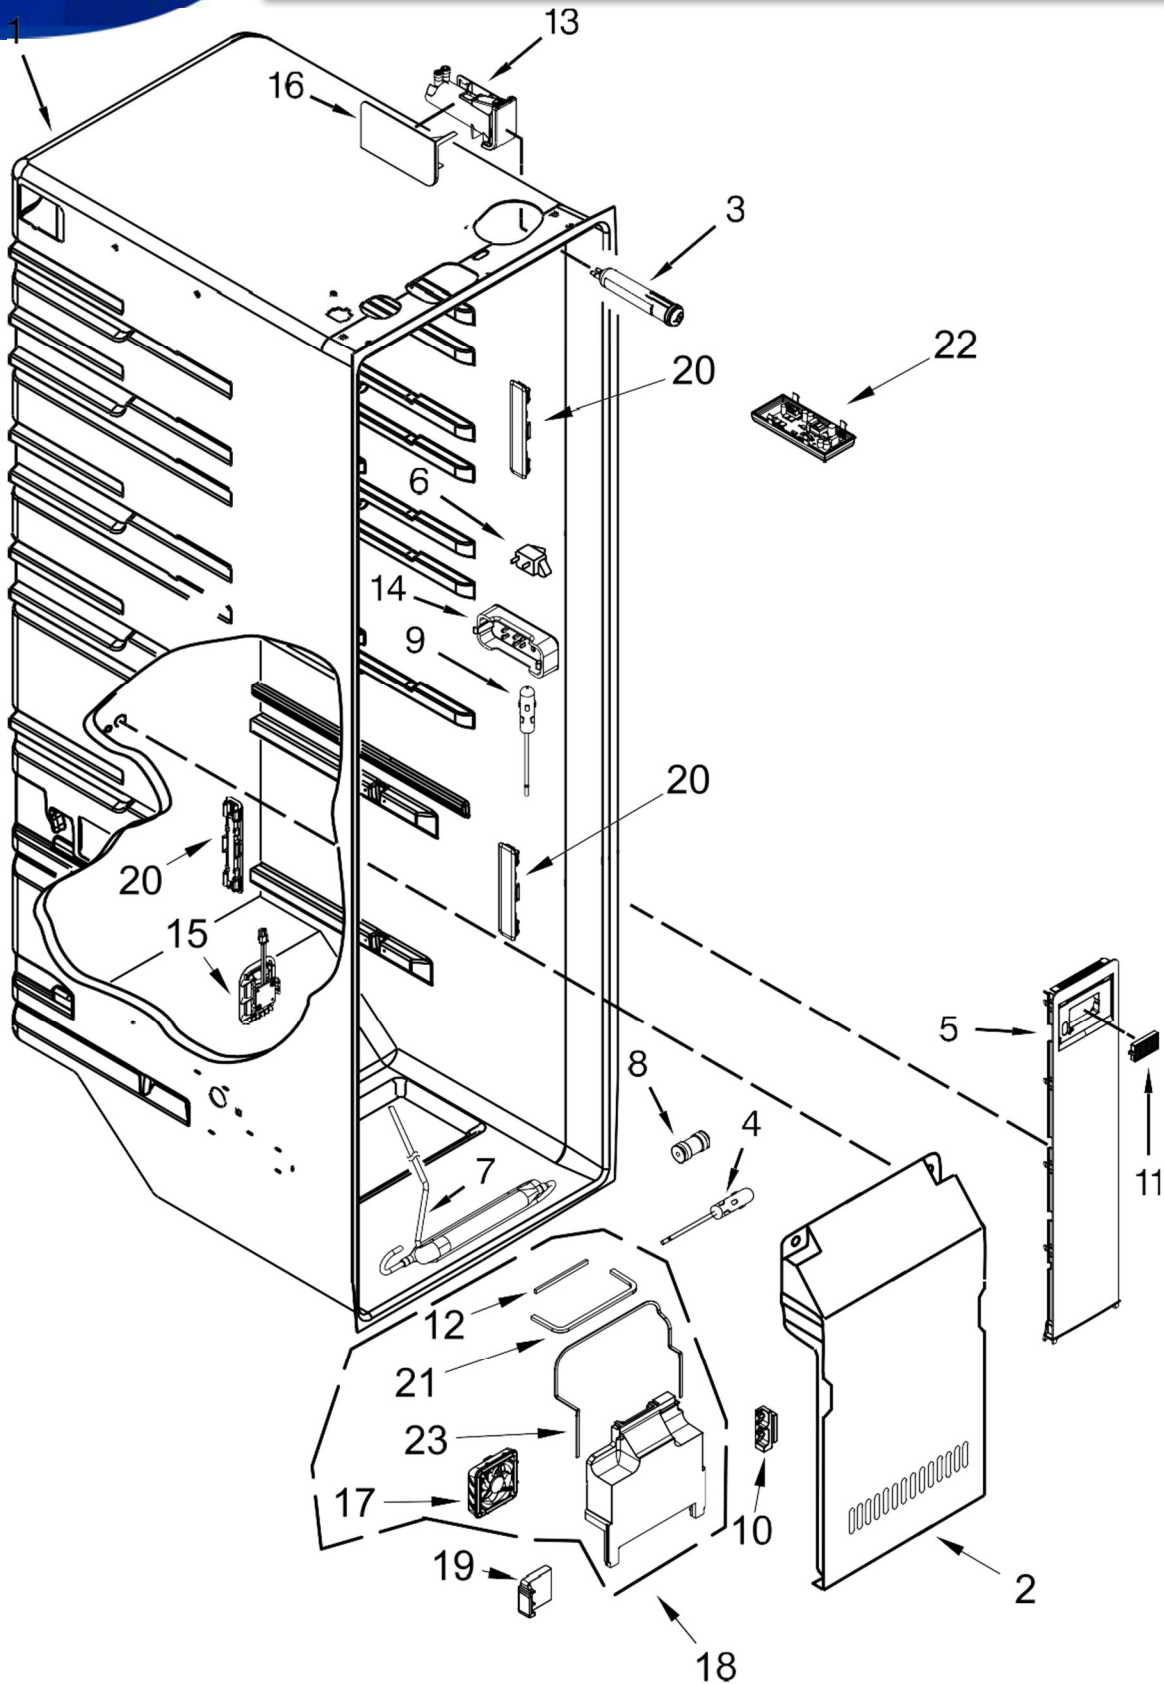

KitchenAid®

SIDE BY SIDE REFRIGERATOR

MODELS:

KRSC503EBS01 (Black Stainless)

KRSC503ESS01 (Stainless)

<u>Illus. No.</u>	<u>Part No.</u>	<u>Description</u>	<u>Illus. No.</u>	<u>Part No.</u>	<u>Description</u>	<u>Illus. No.</u>	<u>Part No.</u>	<u>Description</u>
1		Literature Parts	15		Hinge, Bottom (Freezer)	25	W10001250	Screw
	W10768946	Use & Care Guide		W11126854	Black	26	W10279882	Tube, Filter Inlet
	W10751694	Service & Wiring Sheet		W11126848	Grey	27	W10279885	Tube, Filter Outlet
	W10922025	Energy Guide	16		Hinge, Bottom (Refrigerator)	28	W10247979	Fitting, Drain
2	2150304	Roller		W11084348	Black	29	12957702	Lid, HV Box
3	W10297485	Screw		W11084346	Grey	30	W10797301	Electronic Control
4	12477102	Roller	17		Closer, Door (Refrigerator)	31		Cabinet (Not A Serviceable Part)
5	12477202	Axle, Roller		W10877807	Black	32	W10247993	Box, Control
6	981125	Rivet, Roller		W10877804	Grey	33	W10257238	Cover, Unit
7	W10369091	Tube, Drain	18	W10141645	Screw	34	2223388	Clip, Axle Retainer
8	W10900758	Bracket, Foot	19	549193	Clamp, Power Cord	35	W10499011	Assembly, Bracket
9	W10141622	Brake, Roller	20	W10226427	Control, Electronic (Power Supply)	36	W11175632	Locking Ring (1/4)
10	W10308751	Screw (Black)			Filler, Wrapper		W11175631	Locking Ring (5/16)
11	W10498992	Valve, Inlet	21			37	W10811573	Tube, Insulating
12		Hinge, Top (Freezer)		12587703B	Black	38	W10691732	Tube, Water
	W10901052	Black		12587703AP	Grey	39	W10341320	Assembly, Dual Water Valve
	W10901054	Grey	22		Grille	40	W10237915	Bracket, Water Valve
13		Hinge, Top (Refrigerator)		W10713158	Black	41	W10141625	Screw
	W10901047	Black		W10713153	Grey			
	W10901049	Grey	23	W10142234	Screw			
14	W10308487	Screw (Black)	24		Closer, Door (Freezer)			
	W10308489	Screw (Grey)		W10770895	Black			
				W10770893	Grey			