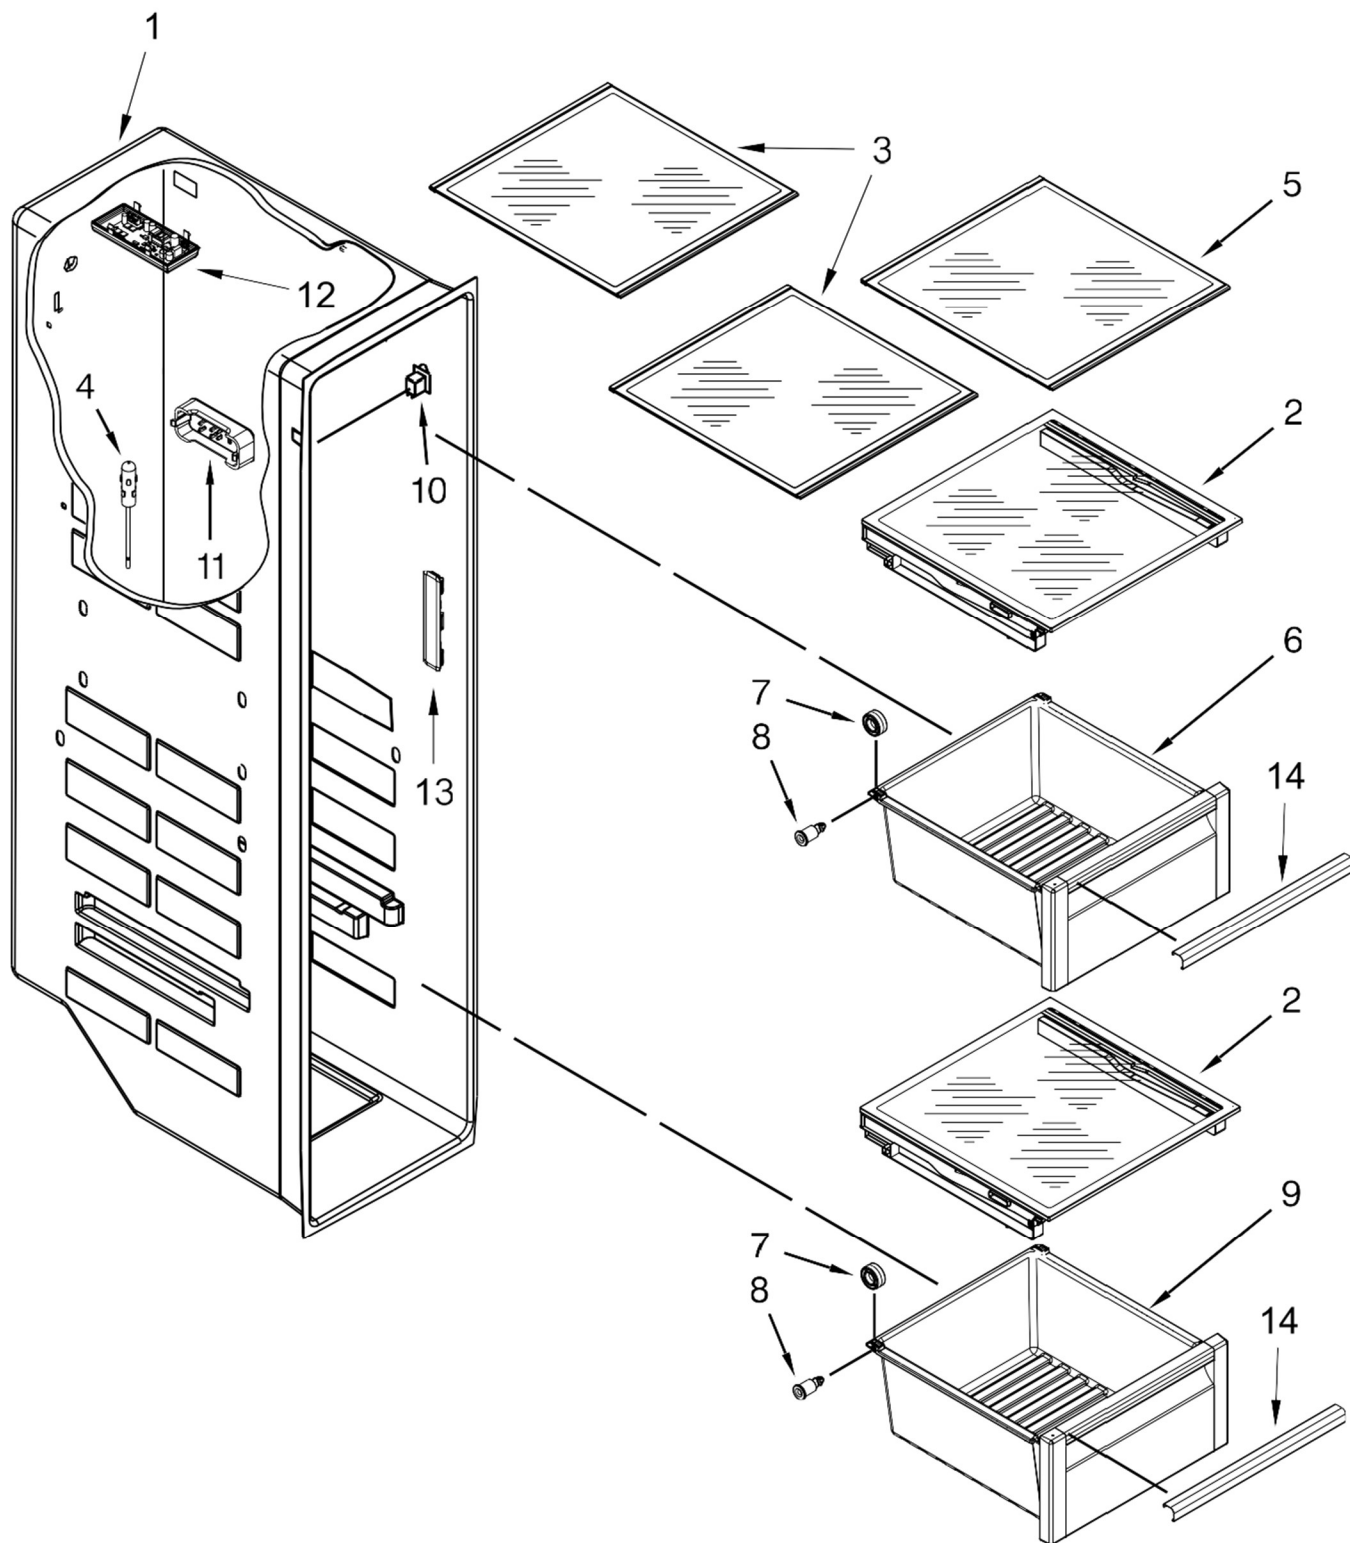

<u>Illus.</u> <u>No.</u>	<u>Part No.</u>	<u>Description</u>	<u>Illus.</u> <u>No.</u>	<u>Part No.</u>	<u>Description</u>	<u>Illus.</u> <u>No.</u>	<u>Part No.</u>	<u>Description</u>
1		Liner (Not A Serviceable Part)	5	W11180787	Shelf, Glass Lower	10	W10847849	Switch, Light
2	W10362174	Assembly, Cover	6	W10542036	Pan, Freezer Upper	11	W10425252	Cover, Thermistor
3	W11180786	Shelf, Glass Upper	7	W10628713	Roller, Pan	12	W10724473	Assembly, LED
4	W10280386	Thermistor	8	W10628712	Axle, Roller	13	W10826780	Lighting, LED-Strip
			9	W10542035	Pan, Freezer Lower	14	W10542018	Trim, Handle