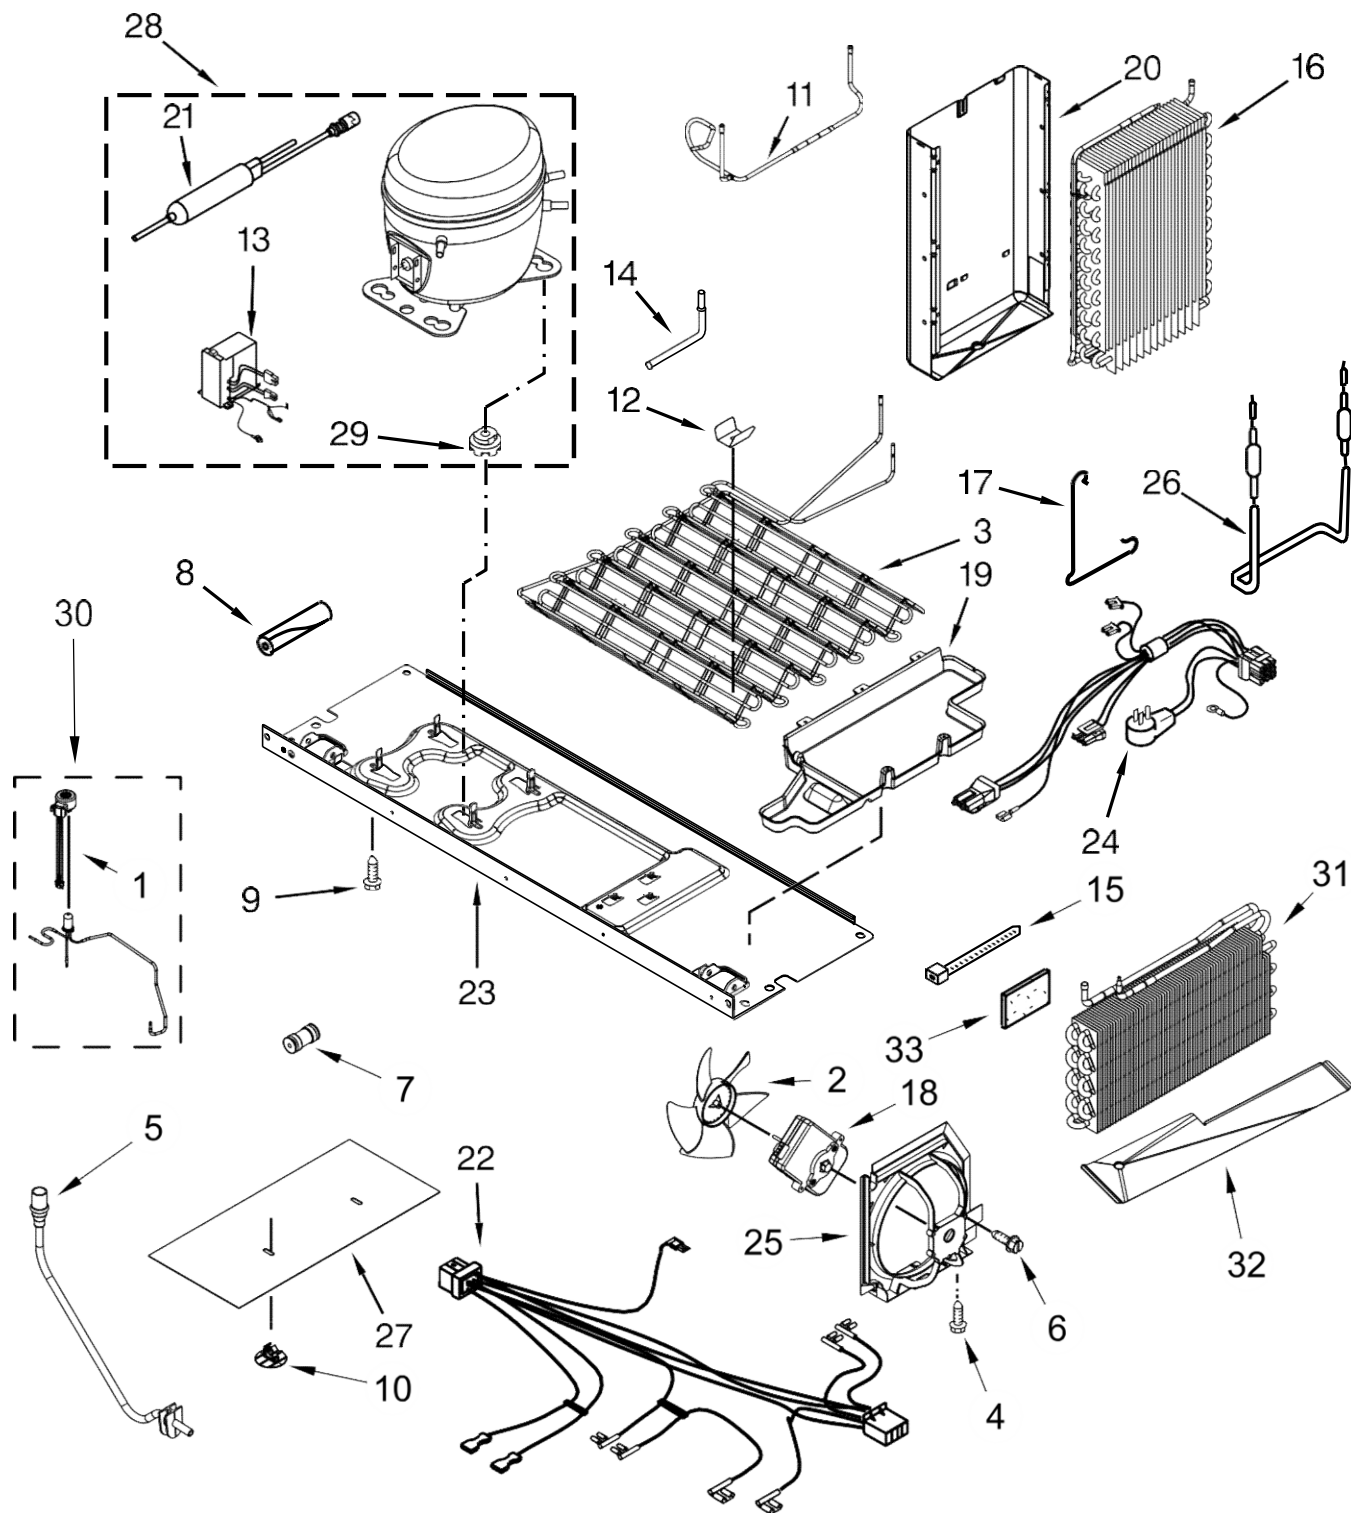

<u>Illus. No.</u>	<u>Part No.</u>	<u>Description</u>	<u>Illus. No.</u>	<u>Part No.</u>	<u>Description</u>	<u>Illus. No.</u>	<u>Part No.</u>	<u>Description</u>
1	W10868747	Coil, 3 Way Valve	15	2205813	Tie, Wire	29	2183042	Grommet
2	2225834	Blade, Fan	16	W10239732	Evaporator	30	W11034126	Assembly, 3 Way Valve
3	W10240365	Assembly, Condenser	17	2161324	Clip, Defrost Heater	31	W10643261	Evaporator, Dual-RC
4	W10142255	Screw	18	W10909387	Motor, Condenser Fan	32	W10317862	Pan, Drip
5	W10862105	Tube, Drain	19	W10714793	Tray, Evaporator (Includes Gasket)	33	2169104	Insulation, Sound Deadening
6	W10171469	Screw	20	W10376319	Heat Shield			REFRIGERANT CHARGE
7	W10277958	Connector, Water	21	W10286069	Drier			5.75 oz. (R-134A)
8	W10303521	Sleeve	22	W10679948	Assembly, Unit Wire			
9	W10142287	Screw	23	W10680691	Baseplate			
10	W10815861	Clip, Bottom Cover	24	W10242407	Cord, Power			
11	W10223328	Tube, Suction	25	W10251467	Baffle, Air			
12	W10248621	Clip, Condenser	26	W10495968	Heater, Defrost			
13	W10710090	Assembly, Inverter Box	27	W10284726	Cover, Unit Bottom			
14	2325479	Tube, Process	28	W10695094	Compressor