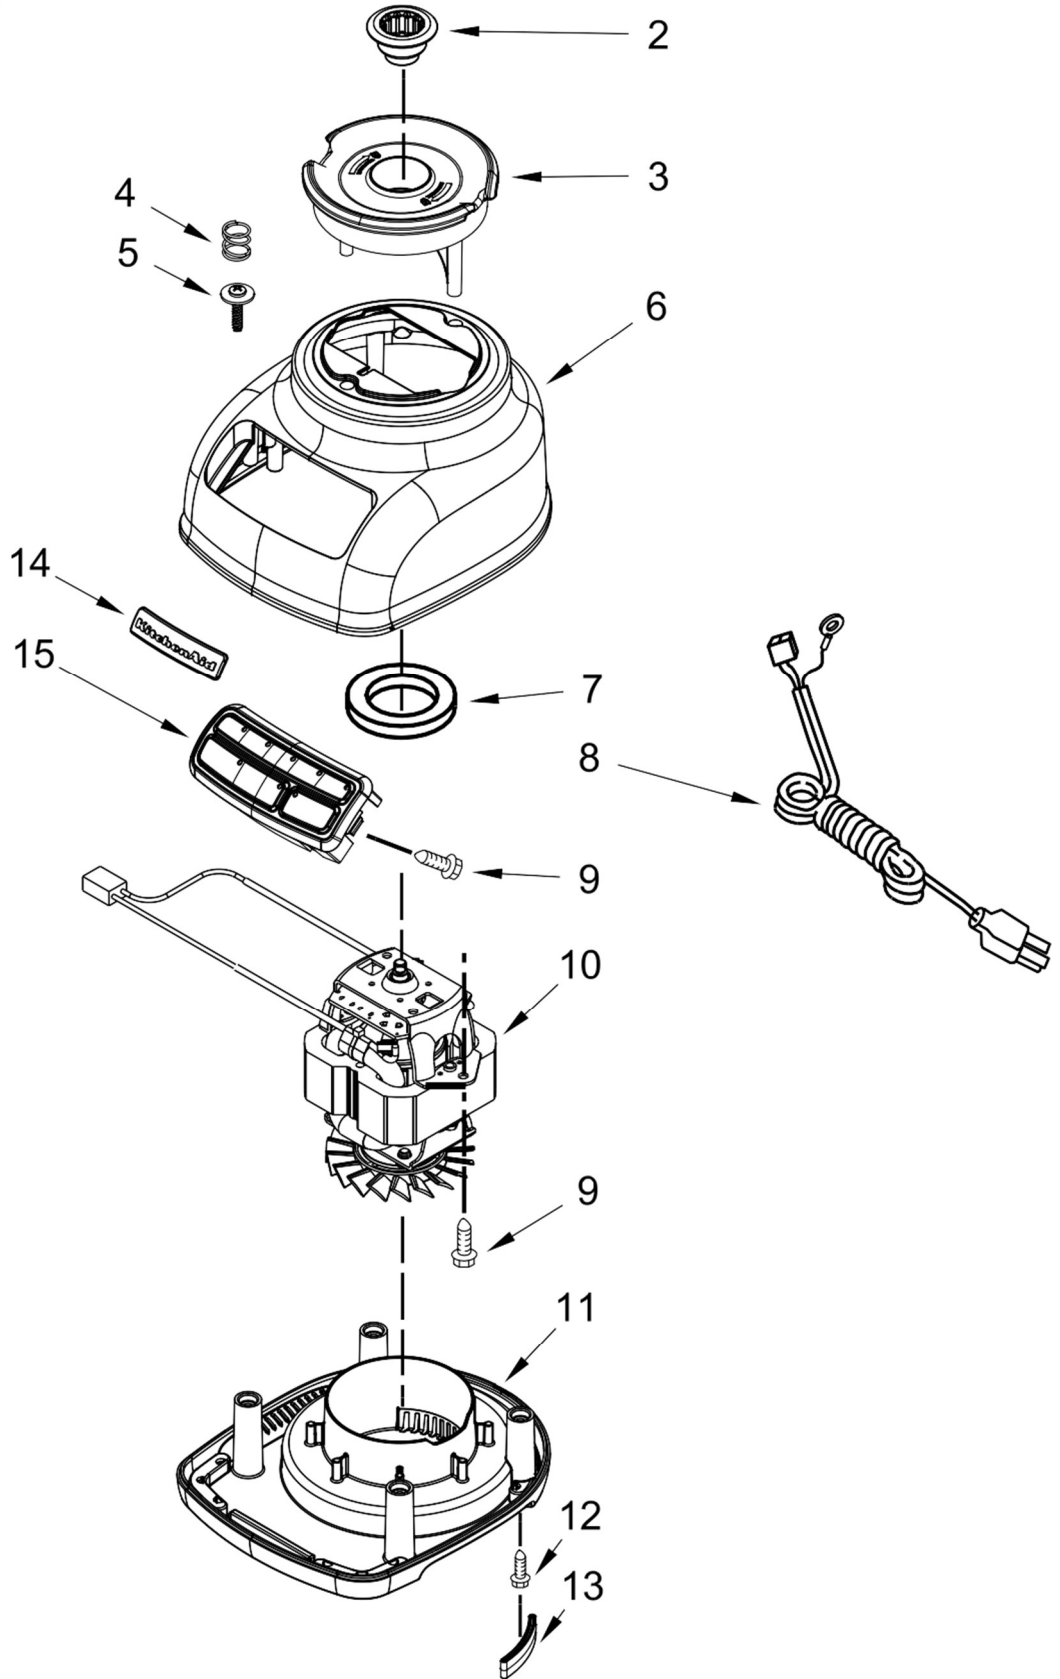

LICUADORA KSB1575

<u>Illus.</u>	<u>No.</u>	<u>Part No.</u>	<u>Description</u>
	1		Lid Assembly (Includes Cap)
		W10518847	White
		W10518913	Black
		W10518914	Empire Red
		W10538224	Cobalt Blue
		W10538225	Green Apple
		W10538226	Majestic Yellow
		W10538222	Pink
		W10538223	Tangerine
		W10538227	Crystal Blue
		W10602853	Boysenberry
		W10602910	Cranberry
		W10619357	Grape
		W10602855	Watermelon
		W10621166	Gloss Cinnamon
		W10627846	Aqua Sky
		W10848815	Hot Sauce
	2		Jar Assembly
		W10514321	Plastic, 60 oz.
	3	9704203	Shim, Dome
	4	W10279262	Coupler, Upper
	5		

LICUADORA KSB1575

LICUADORA KSB1575

Illus.

<u>No.</u>	<u>Part No.</u>	<u>Description</u>
1		Literature Parts
	W10770345	Use & Care Guide
2	W10279256	Coupling, Drive
3	W10497275	Lock, Jar
4	W10573822	Spring
5	W10570740	Screw
6		Housing, Upper
	W10646510	White
	W10538188	Onyx Black
	W10538187	Empire Red
	W10538195	Cobalt Blue
	W10538199	Espresso
	W10538196	Green Apple
	W10538191	Metallic Chrome
	W10538197	Majestic Yellow
	W10538193	Pink
	W10538201	Liquid Graphite
	W10538200	Raspberry Ice
	W10538194	Tangerine
	W10538198	Crystal Blue
	W10538190	Contour Silver
	W10538192	Cocoa Silver
	W10604679	Boysenberry
	W10593652	Cranberry
	W10619356	Grape
	W10593650	Watermelon
	W10619672	Gloss Cinnamon
	W10627820	Aqua Sky
	W10658546	Grenadine
	W10785114	Blue Steel
	W10844750	Hot Sauce
	W10872069	Pistachio Matte
7	9709366	Seal, Motor
8		Power Cord
	9708928	Black
9	W10001200	Screw
10	W10225872	Motor, 120V, 5 Speed
11		Base
	W10497274	Black
12	W10584177	Screw
13	W10513193	Foot
14		Nameplate
	W10514169	KitchenAid
	W10532201	KitchenAid Architect
15	W10514168	Control Assembly (Includes Overlay)