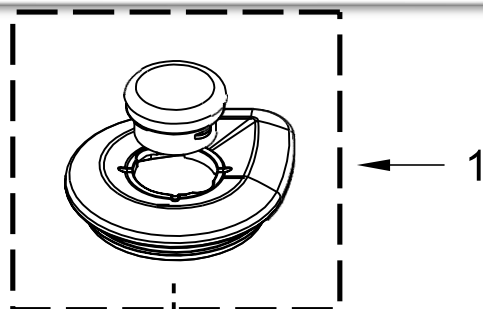

KitchenAid®

**5-SPEED BLENDER
60 OZ. PLASTIC JAR**

MODELS:

KSB1575WH0 (White)
KSB1575OB0 (Onyx Black)
KSB1575ER0 (Empire Red)
KSB1575BU0 (Cobalt Blue)
KSB1575ES0 (Espresso)
KSB1575GA0 (Green Apple)
KSB1575MC0 (Metallic Chrome)
KSB1575MY0 (Majestic Yellow)
KSB1575PK0 (Pink)
KSB1575QG0 (Liquid Graphite)
KSB1575RI0 (Raspberry Ice)
KSB1575TG0 (Tangerine)
KSB1575CL0 (Crystal Blue)
KSB1575CU0 (Contour Silver)
KSB1575ACS0 (Cocoa Silver)
KSB1575AGD0 (Grenadine)
KSB1575BY0 (Boysenberry)
KSB1575CB0 (Cranberry)
KSB1575GP0 (Grape)

LICUADORA KSB1575

<u>Illus.</u>	<u>No.</u>	<u>Part No.</u>	<u>Description</u>
	1		Lid Assembly (Includes Cap)
		W10518847	White
		W10518913	Black
		W10518914	Empire Red
		W10538224	Cobalt Blue
		W10538225	Green Apple
		W10538226	Majestic Yellow
		W10538222	Pink
		W10538223	Tangerine
		W10538227	Crystal Blue
		W10602853	Boysenberry
		W10602910	Cranberry
		W10619357	Grape
		W10602855	Watermelon
		W10621166	Gloss Cinnamon
		W10627846	Aqua Sky
		W10848815	Hot Sauce
	2		Jar Assembly
		W10514321	Plastic, 60 oz.
	3	9704203	Shim, Dome
	4	W10279262	Coupler, Upper
	5		