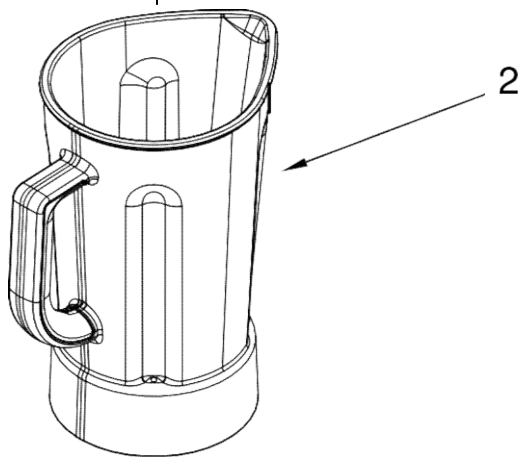

PARTS LIST

for

KitchenAid®

5-SPEED MIDLINE BLENDER

56 OZ. PLASTIC JAR

MODELS:

KSB560WH0 (White)
KSB560ER0 (Empire Red)
KSB560OB0 (Onyx Black)
KSB560GC0 (Gloss Cinnamon)
KSB560MC0 (Metallic Chrome)
KSB560BW0 (Blue Willow)
KSB560TG0 (Tangerine)
KSB560PK0 (Pink)
KSB560BF0 (Buttercup)
KSB560SM0 (Silver Metallic)
KSB560CV0 (Caviar)

FOR CUSTOMER SATISFACTION ALWAYS USE
FACTORY SPECIFICATION PARTS

Licadora KitchenAid KSB560

Illus. No.	Part No.	DESCRIPTION
1		Literature Parts
	9709225	Use & Care, Trilin
	8212258	Repair Parts List
2		Housing, Upper
	9708896	White
	9709259	Empire Red
	9709226	Onyx Black
	9709552	Gloss Cinnamon
	9709495	Metallic Chrome
	9709558	Blue Willow
	9709496	Tangerine
	9709497	Pink
	9709942	Buttercup
	W10131077	SilverMetallic
	W10154278	Caviar
3	W10068250	Screw
4		Control Assembly (Incl. Overlay)
	9708845	Silver
	9709339	Black
5	9709366	Seal, Motor
6	9708887	Motor, 120V, 5sp
7	9708914	Coupling, Drive
8		Base
	9708937	Black
	9708890	White
	9709256	Red
	9709553	Gloss Cinnamon
	9709502	Metallic Chrome
	9709559	Blue Willow
	9709503	Tangerine
	9709504	Pink
	9709943	Buttercup
	W10131076	StormGrey
	W10154275	Caviar
9	W10001200	Screw
10		Foot, Rubber
	9708927	Grey
	9708913	White
11		Power Cord
	9708928	Black
	9708917	White
12	9708916	Nameplate

FOR ORDERING INFORMATION REFER TO PARTS PRICE LIST

Licadora KitchenAid KSB560

Illus. No.	Part No.	DESCRIPTION
1		Lid Assembly (Includes Cap)
	9709363	Onyx Black
	9709361	Silver
2	9708904	Jar Assembly (Incl Blade Assy)