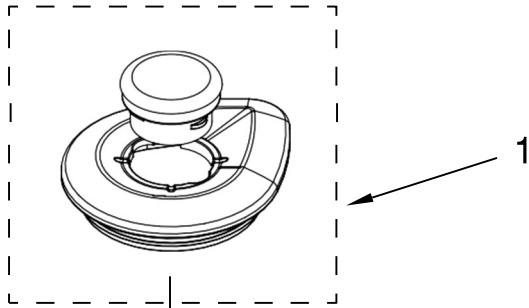

FOR CUSTOMER SATISFACTION ALWAYS USE
FACTORY SPECIFICATION PARTS

Licadora KitchenAid KSB560

Illus. No.	Part No.	DESCRIPTION
1		Literature Parts
	9709225	Use & Care, Trilin
	8212258	Repair Parts List
2		Housing, Upper
	9708896	White
	9709259	Empire Red
	9709226	Onyx Black
	9709552	Gloss Cinnamon
	9709495	Metallic Chrome
	9709558	Blue Willow
	9709496	Tangerine
	9709497	Pink
	9709942	Buttercup
	W10131077	SilverMetallic
	W10154278	Caviar
3	W10068250	Screw
4		Control Assembly (Incl. Overlay)
	9708845	Silver
	9709339	Black
5	9709366	Seal, Motor
6	9708887	Motor, 120V, 5sp
7	9708914	Coupling, Drive
8		Base
	9708937	Black
	9708890	White
	9709256	Red
	9709553	Gloss Cinnamon
	9709502	Metallic Chrome
	9709559	Blue Willow
	9709503	Tangerine
	9709504	Pink
	9709943	Buttercup
	W10131076	StormGrey
	W10154275	Caviar
9	W10001200	Screw
10		Foot, Rubber
	9708927	Grey
	9708913	White
11		Power Cord
	9708928	Black
	9708917	White
12	9708916	Nameplate

FOR ORDERING INFORMATION REFER TO PARTS PRICE LIST

Licadora KitchenAid KSB560

Illus. No.	Part No.	DESCRIPTION
1		Lid Assembly (Includes Cap)
	9709363	Onyx Black
	9709361	Silver
2	9708904	Jar Assembly (Incl Blade Assy)