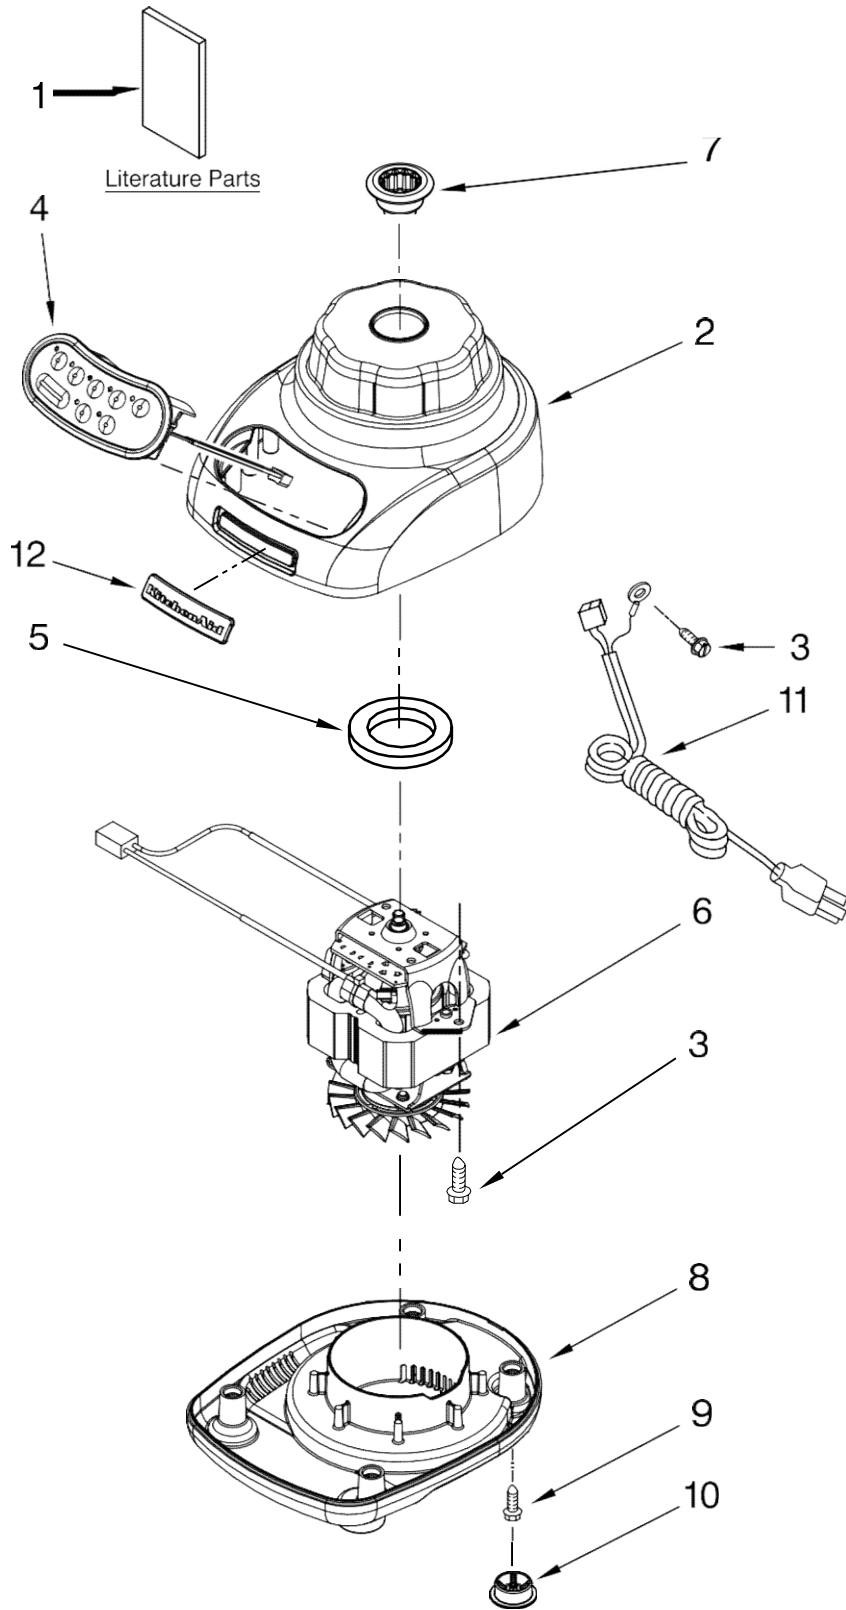

PARTS LIST

for

KitchenAid®

5-SPEED MIDLINE BLENDER

56 OZ. PLASTIC JAR

MODELS:

KSB560WH0 (White)
KSB560ER0 (Empire Red)
KSB560OB0 (Onyx Black)
KSB560GC0 (Gloss Cinnamon)
KSB560MC0 (Metallic Chrome)
KSB560BW0 (Blue Willow)
KSB560TG0 (Tangerine)
KSB560PK0 (Pink)
KSB560BF0 (Buttercup)
KSB560SM0 (Silver Metallic)
KSB560CV0 (Caviar)

FOR CUSTOMER SATISFACTION ALWAYS USE
FACTORY SPECIFICATION PARTS

Licadora KitchenAid KSB560

Illus. No.	Part No.	DESCRIPTION
1		Literature Parts
	9709225	Use & Care, Trilin
	8212258	Repair Parts List
2		Housing, Upper
	9708896	White
	9709259	Empire Red
	9709226	Onyx Black
	9709552	Gloss Cinnamon
	9709495	Metallic Chrome
	9709558	Blue Willow
	9709496	Tangerine
	9709497	Pink
	9709942	Buttercup
	W10131077	SilverMetallic
	W10154278	Caviar
3	W10068250	Screw
4		Control Assembly (Incl. Overlay)
	9708845	Silver
	9709339	Black
5	9709366	Seal, Motor
6	9708887	Motor, 120V, 5sp
7	9708914	Coupling, Drive
8		Base
	9708937	Black
	9708890	White
	9709256	Red
	9709553	Gloss Cinnamon
	9709502	Metallic Chrome
	9709559	Blue Willow
	9709503	Tangerine
	9709504	Pink
	9709943	Buttercup
	W10131076	StormGrey
	W10154275	Caviar
9	W10001200	Screw
10		Foot, Rubber
	9708927	Grey
	9708913	White
11		Power Cord
	9708928	Black
	9708917	White
12	9708916	Nameplate

FOR ORDERING INFORMATION REFER TO PARTS PRICE LIST

Licadora KitchenAid KSB560

Illus. No.	Part No.	DESCRIPTION
1		Lid Assembly (Includes Cap)
	9709363	Onyx Black
	9709361	Silver
2	9708904	Jar Assembly (Incl Blade Assy)