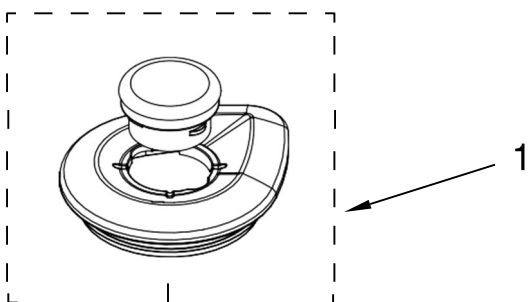

PARTS LIST

for

KitchenAid®

5-SPEED MIDLINE BLENDER

56 OZ. PLASTIC JAR

MODELS:

KSB560WH0 (White)
KSB560ER0 (Empire Red)
KSB560OB0 (Onyx Black)
KSB560GC0 (Gloss Cinnamon)
KSB560MC0 (Metallic Chrome)
KSB560BW0 (Blue Willow)
KSB560TG0 (Tangerine)
KSB560PK0 (Pink)
KSB560BF0 (Buttercup)
KSB560SM0 (Silver Metallic)
KSB560CV0 (Caviar)

FOR CUSTOMER SATISFACTION ALWAYS USE
FACTORY SPECIFICATION PARTS

Illus. No.	Part No.	DESCRIPTION
1		Literature Parts
	9709225	Use & Care, Trilin
	8212258	Repair Parts List
2		Housing, Upper
	9708896	White
	9709259	Empire Red
	9709226	Onyx Black
	9709552	Gloss Cinnamon
	9709495	Metallic Chrome
	9709558	Blue Willow
	9709496	Tangerine
	9709497	Pink
	9709942	Buttercup
	W10131077	Silver Metallic
	W10154278	Caviar
3	W10068250	Screw
4		Control Assembly (Incl. Overlay)
	9708845	Silver
	9709339	Black
5	9709366	Seal, Motor
6	9708887	Motor, 120V, 5sp
7	9708914	Coupling, Drive
8		Base
	9708937	Black
	9708890	White
	9709256	Red
	9709553	Gloss Cinnamon
	9709502	Metallic Chrome
	9709559	Blue Willow
	9709503	Tangerine
	9709504	Pink
	9709943	Buttercup
	W10131076	Storm Grey
	W10154275	Caviar
9	W10001200	Screw
10		Foot, Rubber
	9708927	Grey
	9708913	White
11		Power Cord
	9708928	Black
	9708917	White
12	9708916	Nameplate

Illus. No.	Part No.	DESCRIPTION
1		Lid Assembly (Includes Cap)
	9709363	Onyx Black
	9709361	Silver
2	9708904	Jar Assembly (Incl Blade Assy)