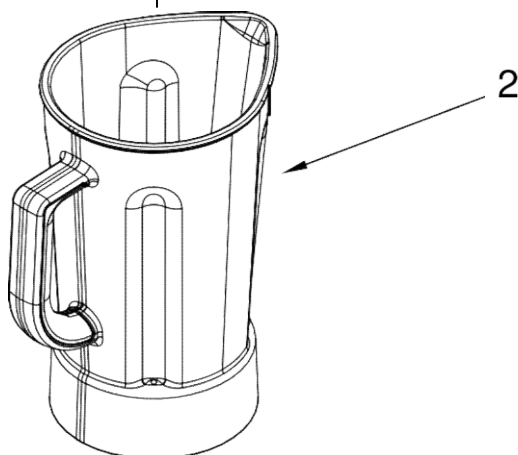

PARTS LIST

for

KitchenAid®

5-SPEED MIDLINE BLENDER

56 OZ. PLASTIC JAR

MODELS:

KSB560WH0 (White)
KSB560ER0 (Empire Red)
KSB560OB0 (Onyx Black)
KSB560GC0 (Gloss Cinnamon)
KSB560MC0 (Metallic Chrome)
KSB560BW0 (Blue Willow)
KSB560TG0 (Tangerine)
KSB560PK0 (Pink)
KSB560BF0 (Buttercup)
KSB560SM0 (Silver Metallic)
KSB560CV0 (Caviar)

FOR CUSTOMER SATISFACTION ALWAYS USE
FACTORY SPECIFICATION PARTS

Illus. No.	Part No.	DESCRIPTION
1		Literature Parts
	9709225	Use & Care, Trilin
	8212258	Repair Parts List
2		Housing, Upper
	9708896	White
	9709259	Empire Red
	9709226	Onyx Black
	9709552	Gloss Cinnamon
	9709495	Metallic Chrome
	9709558	Blue Willow
	9709496	Tangerine
	9709497	Pink
	9709942	Buttercup
	W10131077	Silver Metallic
	W10154278	Caviar
3	W10068250	Screw
4		Control Assembly (Incl. Overlay)
	9708845	Silver
	9709339	Black
5	9709366	Seal, Motor
6	9708887	Motor, 120V, 5sp
7	9708914	Coupling, Drive
8		Base
	9708937	Black
	9708890	White
	9709256	Red
	9709553	Gloss Cinnamon
	9709502	Metallic Chrome
	9709559	Blue Willow
	9709503	Tangerine
	9709504	Pink
	9709943	Buttercup
	W10131076	Storm Grey
	W10154275	Caviar
9	W10001200	Screw
10		Foot, Rubber
	9708927	Grey
	9708913	White
11		Power Cord
	9708928	Black
	9708917	White
12	9708916	Nameplate

Illus. No.	Part No.	DESCRIPTION
1		Lid Assembly (Includes Cap)
	9709363	Onyx Black
	9709361	Silver
2	9708904	Jar Assembly (Incl Blade Assy)