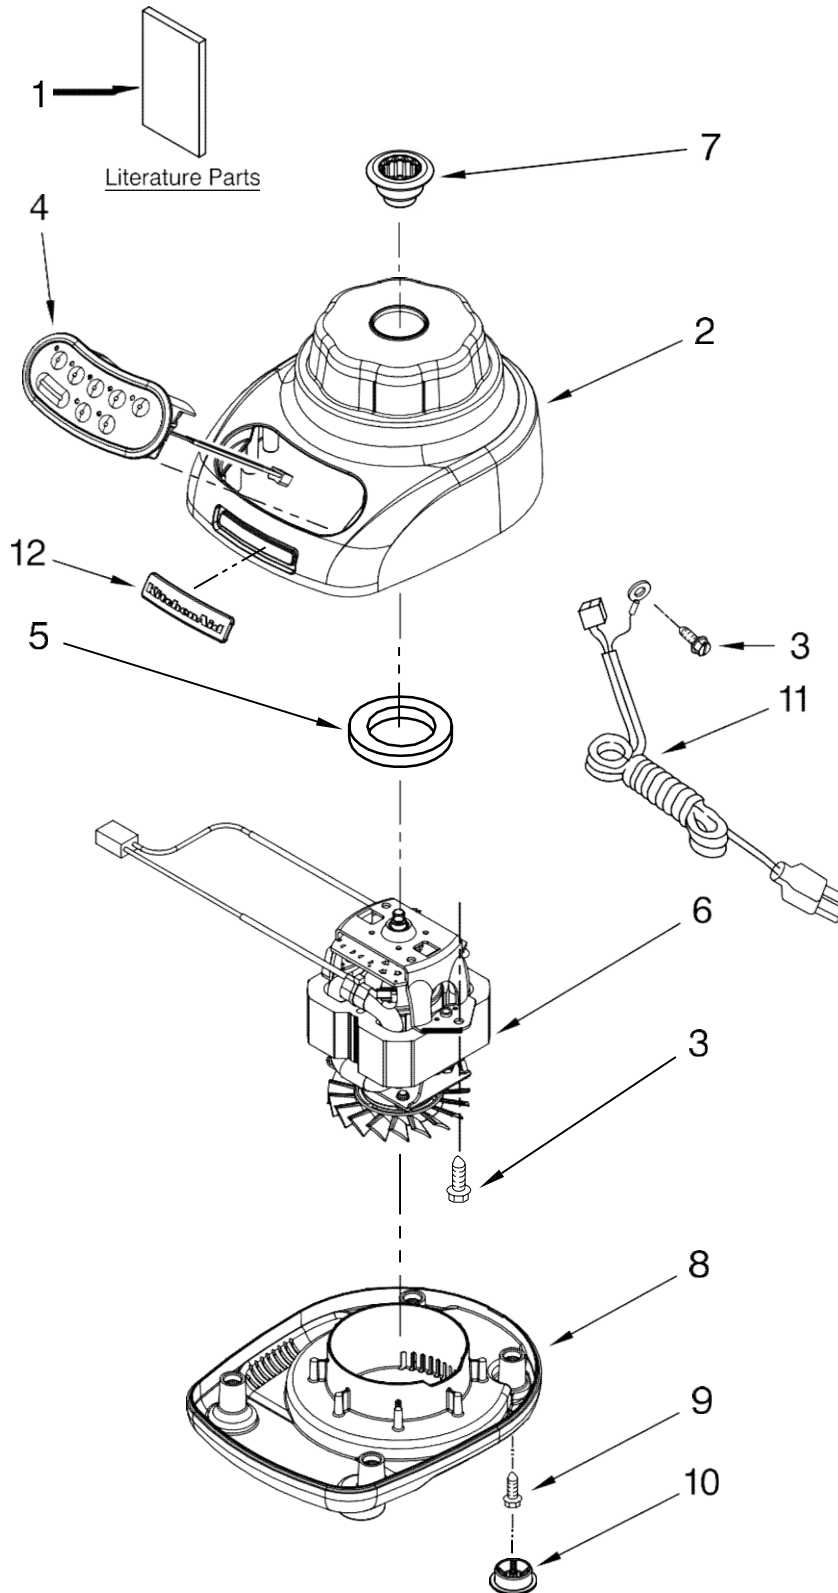

PARTS LIST

for

KitchenAid®

5-SPEED MIDLINE BLENDER

56 OZ. PLASTIC JAR

MODELS:

KSB560WH0 (White)
KSB560ER0 (Empire Red)
KSB560OB0 (Onyx Black)
KSB560GC0 (Gloss Cinnamon)
KSB560MC0 (Metallic Chrome)
KSB560BW0 (Blue Willow)
KSB560TG0 (Tangerine)
KSB560PK0 (Pink)
KSB560BF0 (Buttercup)
KSB560SM0 (Silver Metallic)
KSB560CV0 (Caviar)

FOR CUSTOMER SATISFACTION ALWAYS USE
FACTORY SPECIFICATION PARTS

Illus. No.	Part No.	DESCRIPTION
1		Literature Parts
	9709225	Use & Care, Trilin
	8212258	Repair Parts List
2		Housing, Upper
	9708896	White
	9709259	Empire Red
	9709226	Onyx Black
	9709552	Gloss Cinnamon
	9709495	Metallic Chrome
	9709558	Blue Willow
	9709496	Tangerine
	9709497	Pink
	9709942	Buttercup
	W10131077	Silver Metallic
	W10154278	Caviar
3	W10068250	Screw
4		Control Assembly (Incl. Overlay)
	9708845	Silver
	9709339	Black
5	9709366	Seal, Motor
6	9708887	Motor, 120V, 5sp
7	9708914	Coupling, Drive
8		Base
	9708937	Black
	9708890	White
	9709256	Red
	9709553	Gloss Cinnamon
	9709502	Metallic Chrome
	9709559	Blue Willow
	9709503	Tangerine
	9709504	Pink
	9709943	Buttercup
	W10131076	Storm Grey
	W10154275	Caviar
9	W10001200	Screw
10		Foot, Rubber
	9708927	Grey
	9708913	White
11		Power Cord
	9708928	Black
	9708917	White
12	9708916	Nameplate

Illus. No.	Part No.	DESCRIPTION
1		Lid Assembly (Includes Cap)
	9709363	Onyx Black
	9709361	Silver
2	9708904	Jar Assembly (Incl Blade Assy)