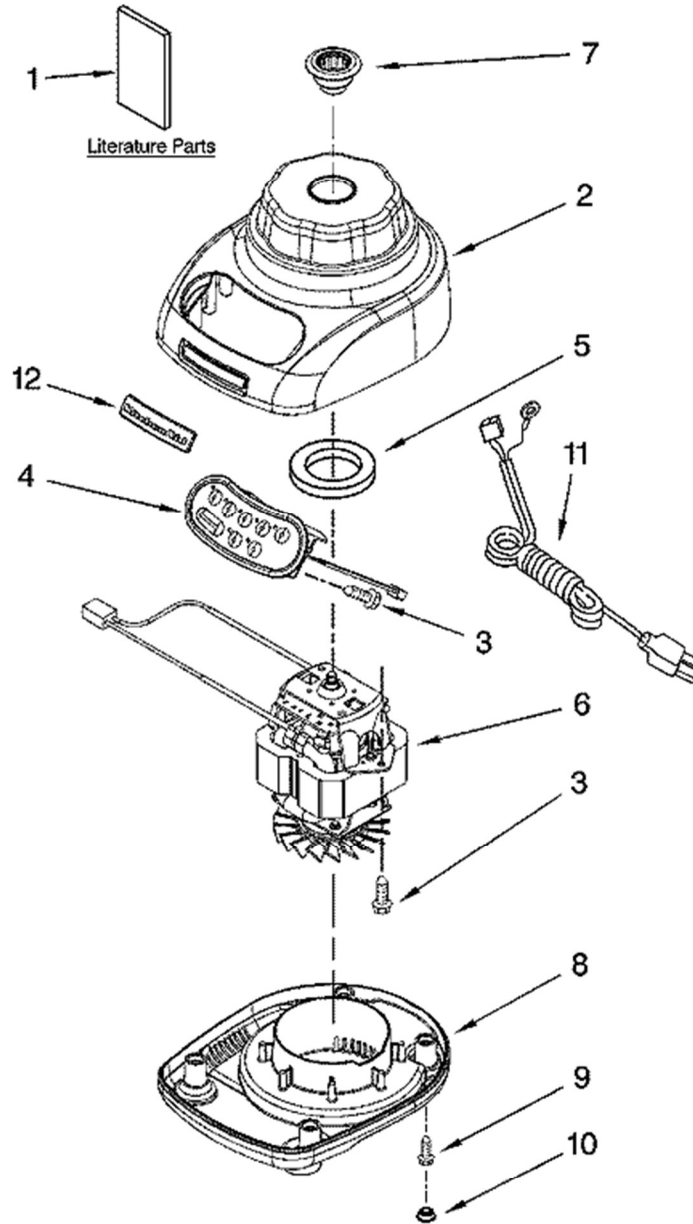

## ATTACHMENT PARTS

FOR VARIATIONS OF MODEL: KSB580\_0

3

8212257

Guía	Descripción	# de parte
1	Lid	WP9709363
2	Jar	WPW10555711

## UNIT PARTS FOR VARIATIONS OF MODEL: KSB580\_\_0

Guía	Descripción	# de parte
2	HOUSING	W10291034
2	HOUSING	W10291035
3	Screw	WP489128
4	Control Assembly - Black	9709339
5	Motor Seal	WP9709366
6	Motor	WPW10225872
7	Coupling	WPW10279256
8	Base - Onyx Black	WP9708937
9	SCREW	W11164114
10	Foot	WPW10524701
11	CORD-POWER	W11197488
12	NAMEPLATE	W10161493