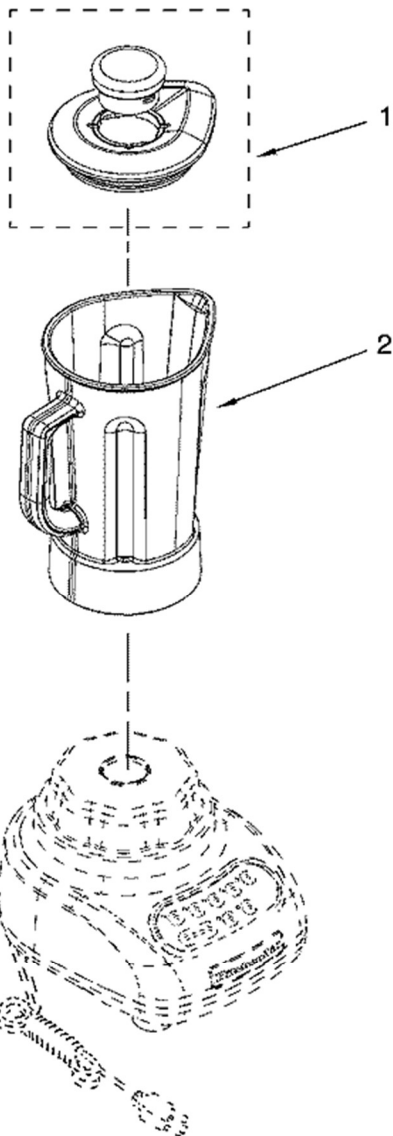

## ATTACHMENT PARTS

FOR VARIATIONS OF MODEL: KSB580\_0

3

8212257

Guía	Descripción	# de parte
1	Lid	WP9709363
2	Jar	WPW10555711

## UNIT PARTS FOR VARIATIONS OF MODEL: KSB580\_\_0

Guía	Descripción	# de parte
2	HOUSING	W10291034
2	HOUSING	W10291035
3	Screw	WP489128
4	Control Assembly - Black	9709339
5	Motor Seal	WP9709366
6	Motor	WPW10225872
7	Coupling	WPW10279256
8	Base - Onyx Black	WP9708937
9	SCREW	W11164114
10	Foot	WPW10524701
11	CORD-POWER	W11197488
12	NAMEPLATE	W10161493