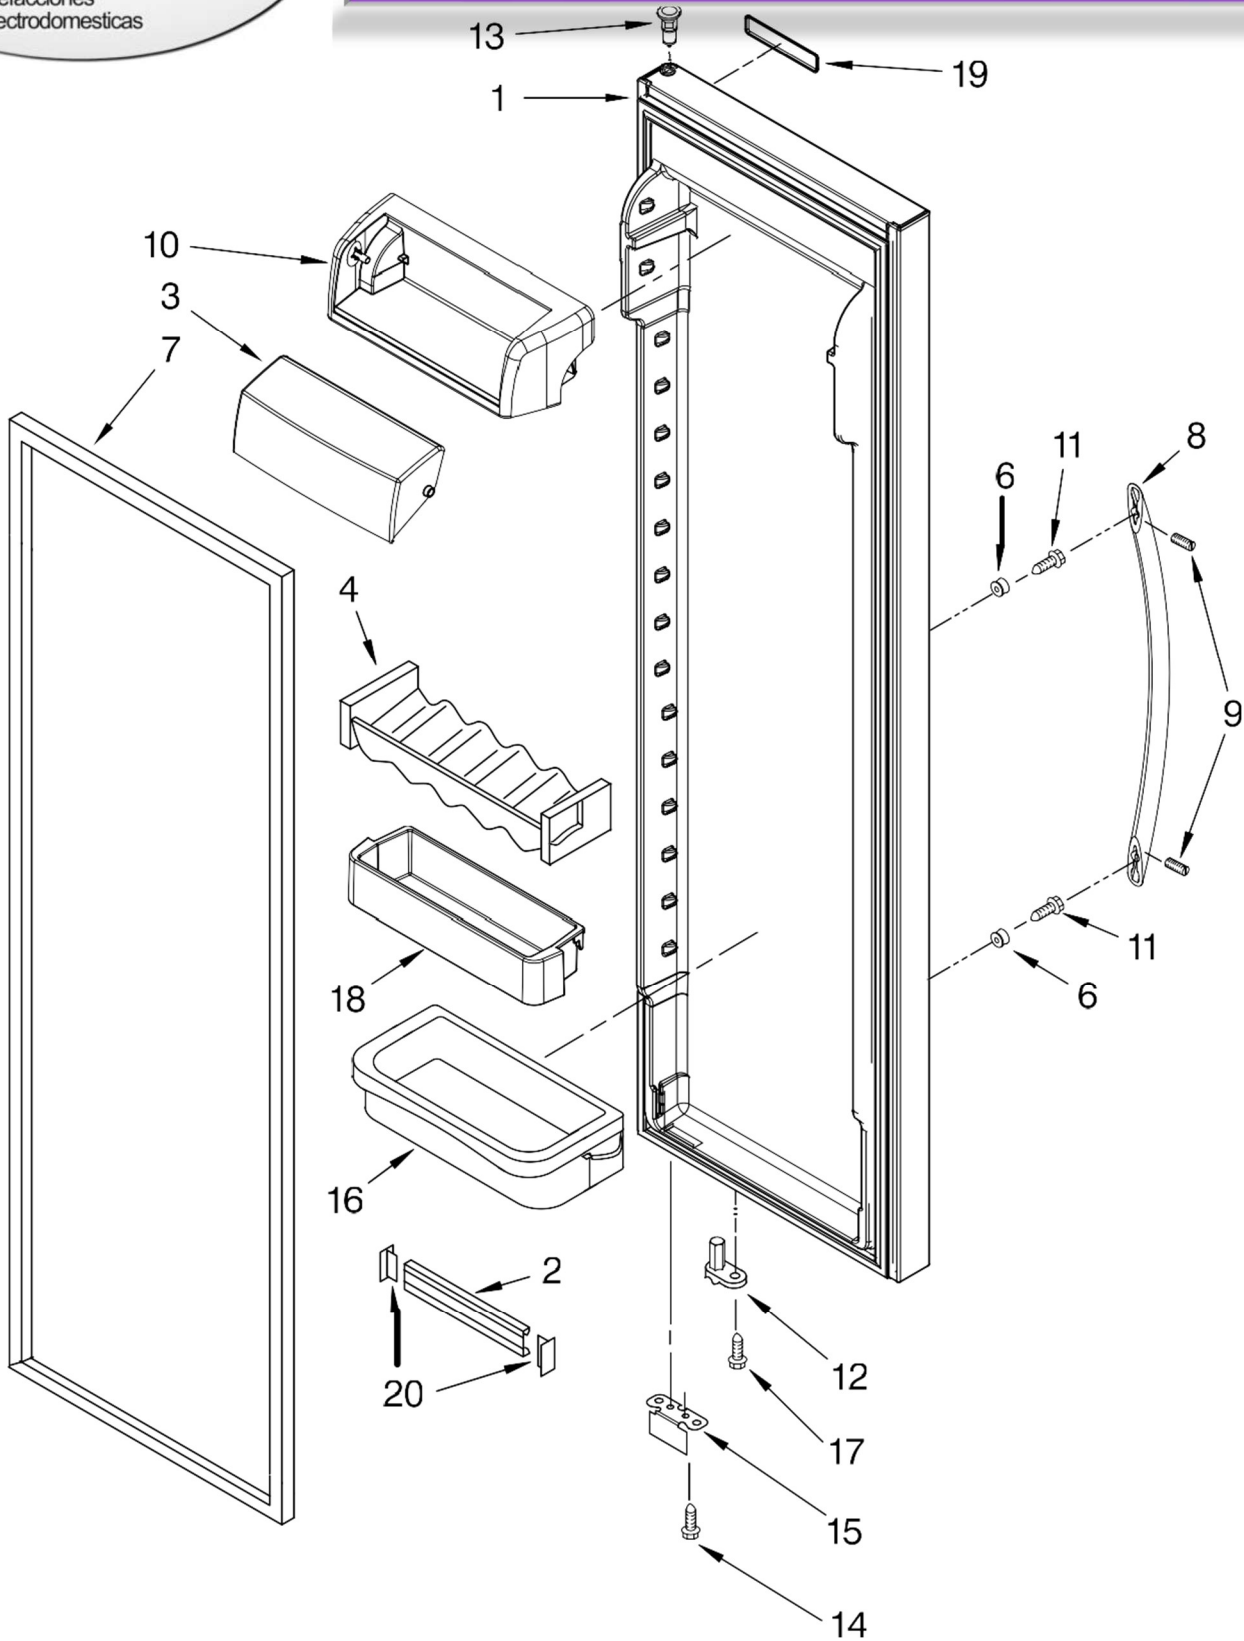

REFRIGERADOR KSCS25FV

MOTOR AND ICE CONTAINER PARTS

For Models: KSCS25FVWH01, KSCS25FVBT01, KSCS25FVBL01, KSCS25FVMS01, KSCS25FVMK01, KSCS25FVSS01

(White)

(Biscuit)

(Black)

(Monochromatic

(Monochromatic

(Stainless)

Stainless)

Stainless)

Illus. No.	Part No.	DESCRIPTION
1	W10139482	Ice Bin
2	W10140686	Crusher Bin
3	W10140642	Auger
4	2258220	Washer
5	1119007	Spacer, Flat (4)
6	W10139321	Cover, Crusher
7	2257024	Blade, Rotary
8	1119005	Spacer, Step (2)
9	2257020	Blade, Fixed
10	2257023	Blade, Rotary
11	2317239	Block, Blade
12	489229	Roll Pin
13	2257022	Blade, Rotary
14	489235	Washer, Plain
15	2198661	Washer, Coupling
16	2220457	Coupling
17	8281164	Screw
18	3400065	Screw
19	2305382	Rubber Boot
20	W10140685	Latch, Bin
21	2198608	Spring, Latch
22	2187813	Wire Harness, IDI Motor
23	8281163	Screw
24	2212369	Holder
25	2220458	Coupling, Bottom
26	2198628	Seal
27	2212370	Washer
28	2198607	Spring
29	2305243	Drive Shaft
30	2252130	Dispenser, Motor
31	2305208	Bracket, Motor
32	2212365	Sleeve, Coupling
33	2317243	Wiper
34	2317250	Divider-Chamber
100	W10140693	Ice Container (Complete)

REFRIGERADOR KSCS25FV

FOR ORDERING INFORMATION REFER TO PARTS PRICE LIST