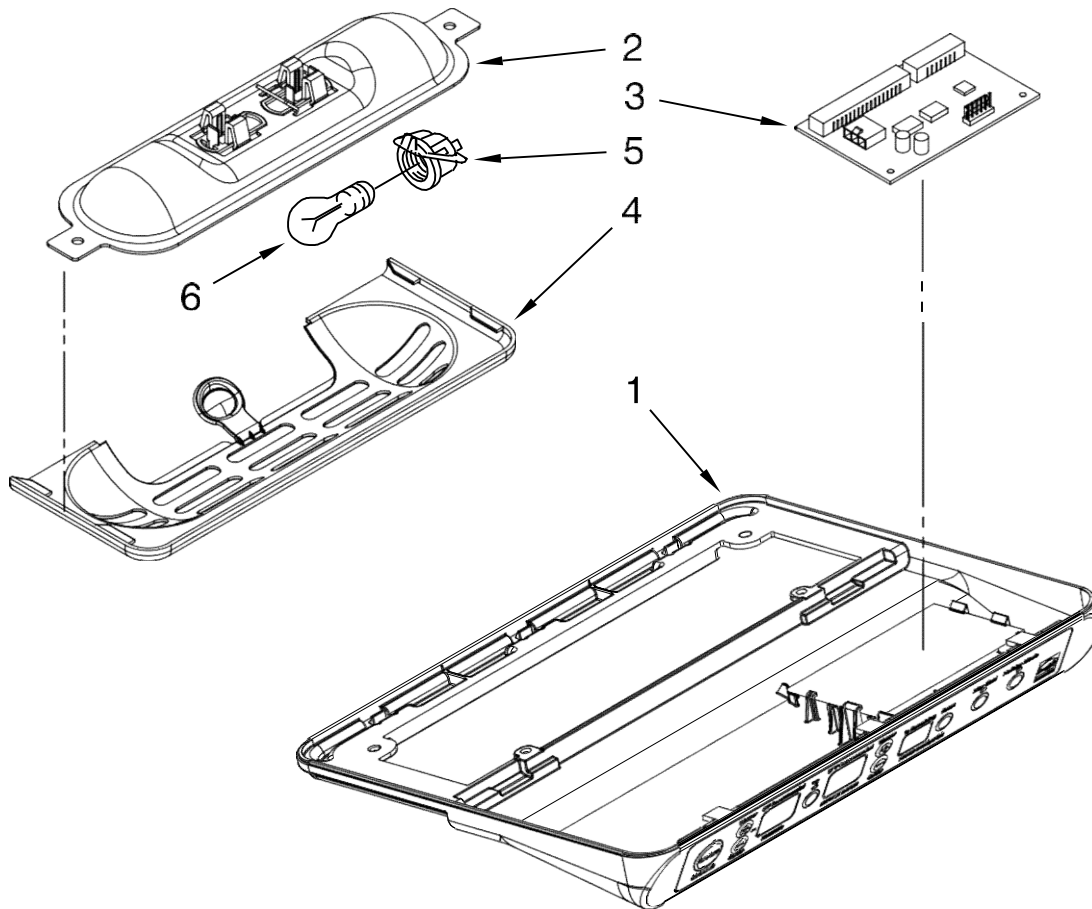

REFRIGERADOR KSCS25FV

CONTROL PARTS

For Models: KSCS25FVWH01, KSCS25FVBT01, KSCS25FVBL01, KSCS25FVMS01, KSCS25FVMK01, KSCS25FVSS01
(White) (Biscuit) (Black) (Monochromatic Stainless) (Monochromatic Stainless) (Stainless)

Illus. No.	Part No.	DESCRIPTION
1	W10175591	Control Box (Includes #3)
2	2223882	Heat Shield Asm (Includes #5)
3	2307037	Control Board Asm
4	2223506	Light Lens, Control Box
5	2223857	Light Socket
6	2326255	Light Bulb