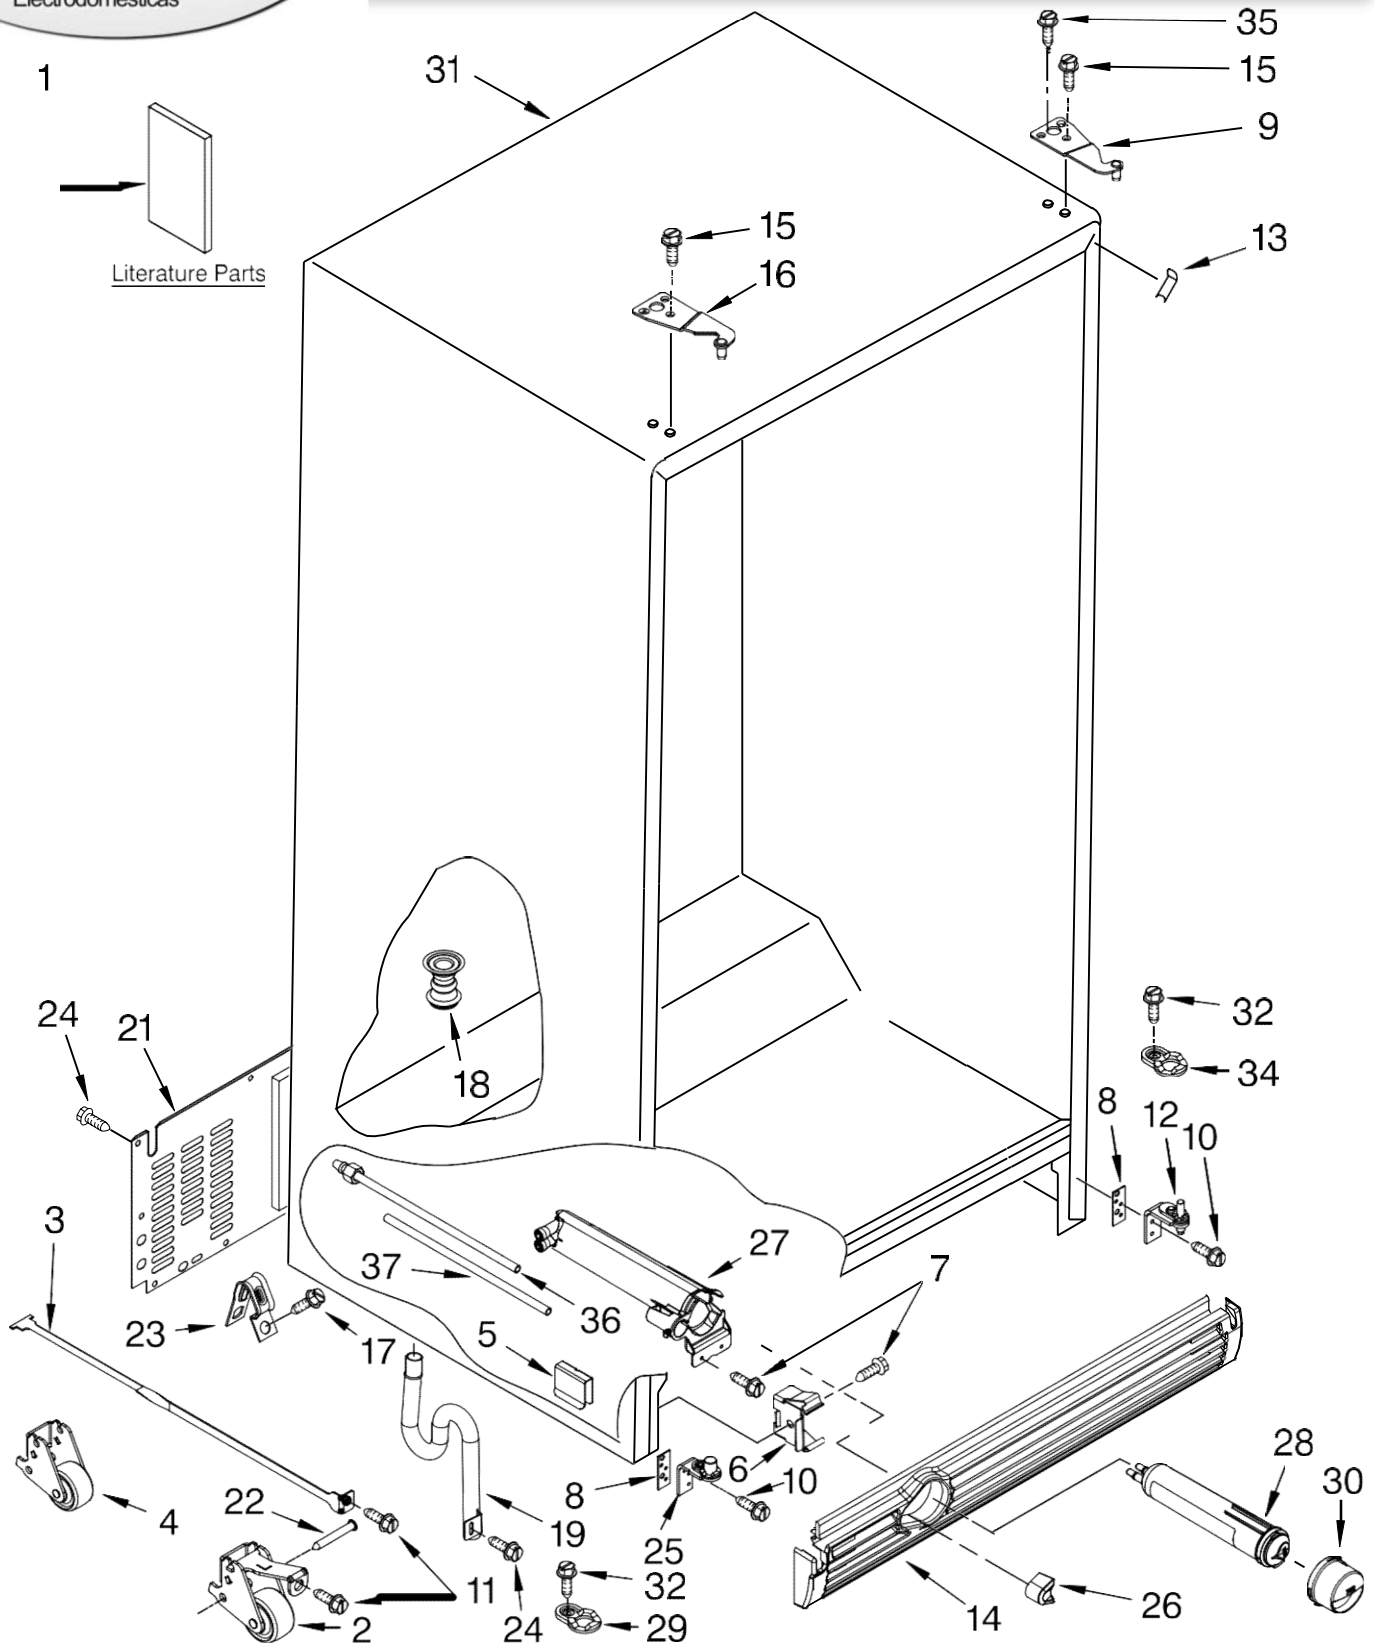

REFRIGERADOR KSCS25FV

FOR ORDERING INFORMATION REFER TO PARTS PRICE LIST