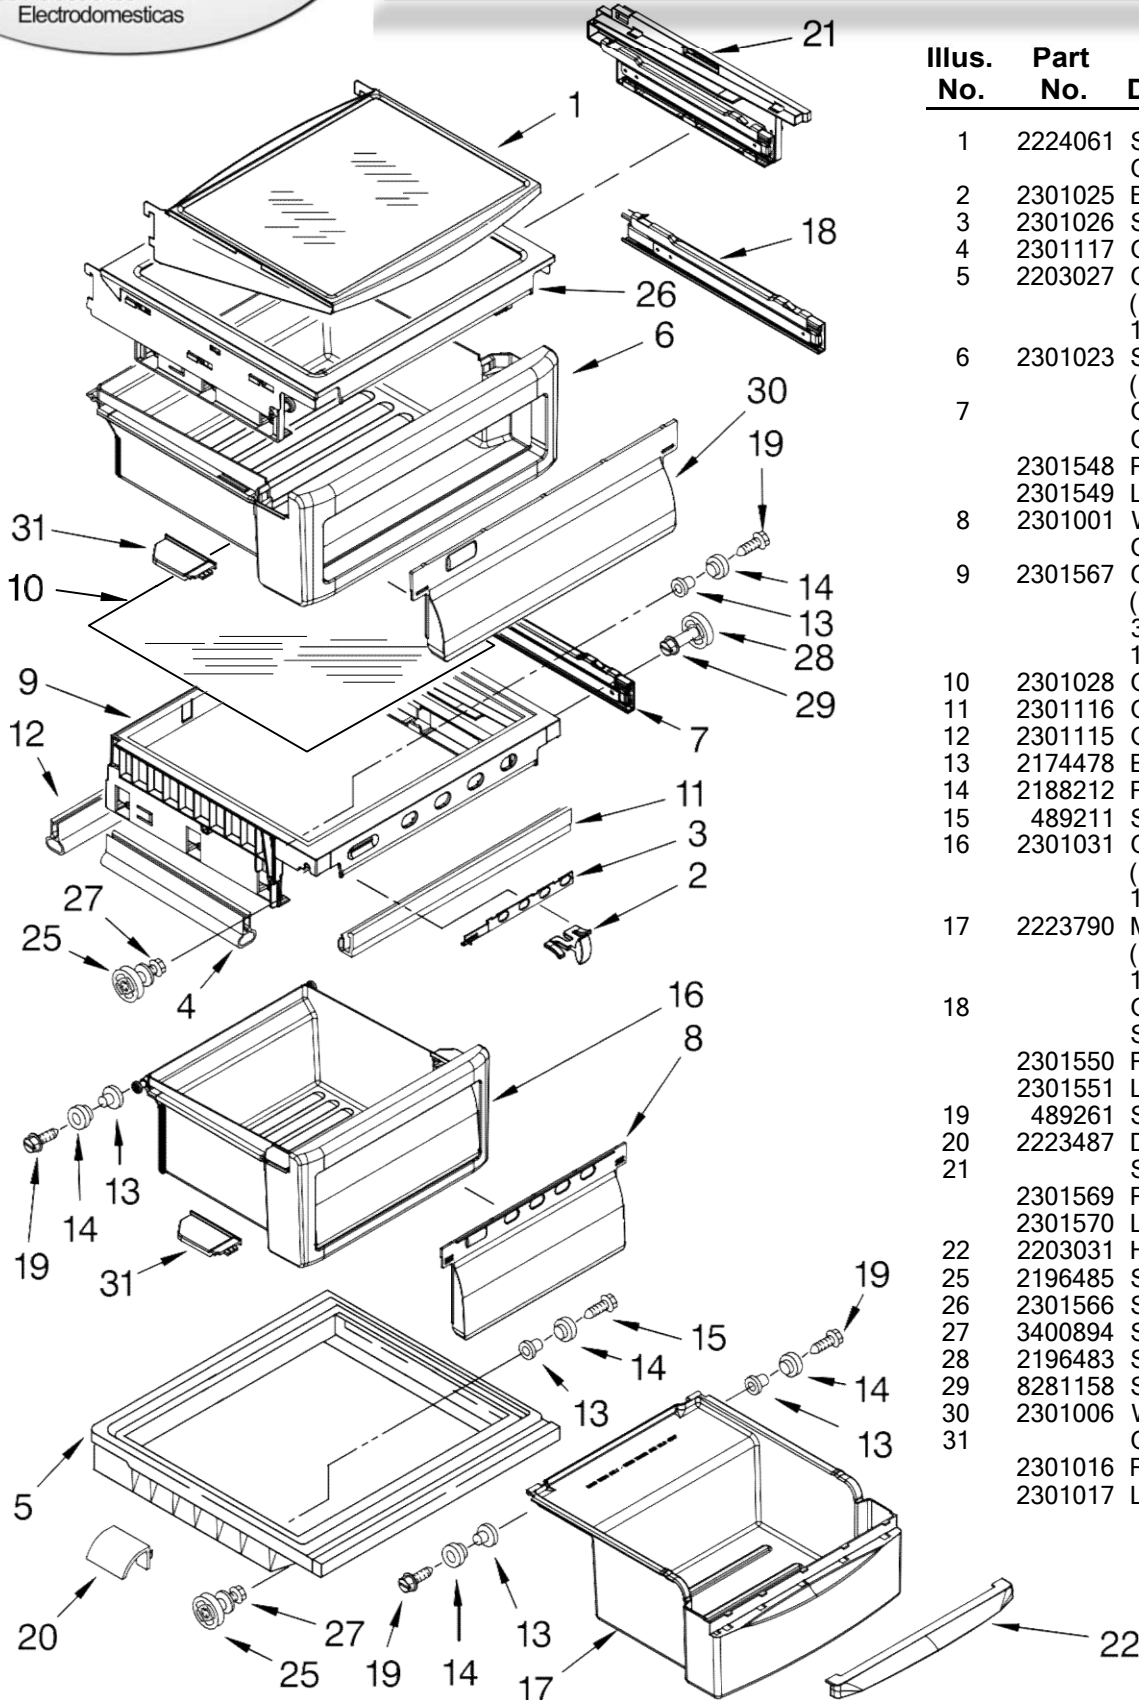

# REFRIGERADOR KSCS25FV

Illus. No.	Part No.	DESCRIPTION
1		Liner (Not A Serviceable Part)
2	2223524	Escutcheon, Meat Pan Control
3	2223339	Slide, Meat Pan Control
4	1118894	Switch, Rocker Arm
5	2188820	Thermistor
6	2223456	Ladder, Shelf (2)
7	2301234	Housing, Door Control
8	489084	Screw
9	2301235	Slide, Door Control
10	2171846	Release Valve
11	2209204	Clip, Thermistor
12	2179375	Rack, Wine & Egg
13	1116793	Cover, Thermistor
14	489478	Screw
15	2304597	Gasket, Air Baffle
16	2223403	Cover, Air Baffle
17	2224076	Air Diffuser Assembly
18	W10185224	Air Baffle
19	2162085	Socket
20	2307107	Reservoir
21	2205813	Strap
22	2255743	Light Bulb
23	2223663	Light Lens
24	488649	Screw

# REFRIGERADOR KSCS25FV

Illus. No.	Part No.	DESCRIPTION
1	2224061	Shelf Assembly, Cantilever (2)
2	2301025	Button, Humidity
3	2301026	Slide, Humidity
4	2301117	Gasket, Side (2)
5	2203027	Cover, Meat Pan (Includes Items 13, 14, 15 & 20)
6	2301023	Snack Pan (Includes 30 & 31)
7		Glide Assembly, Crisper Pan
	2301548	Right Side
	2301549	Left Side
8	2301001	Window, Crisper Pan
9	2301567	Cover, Crisper (Includes 2, 3, 4, 11, 12, 13, 14 & 19)
10	2301028	Glass, Cover
11	2301116	Gasket (Front)
12	2301115	Gasket (Rear)
13	2174478	Eyelet, Roller
14	2188212	Roller
15	489211	Screw
16	2301031	Crisper Pan (Includes 8, 13, 14, 19 & 31)
17	2223790	Meat Pan (Includes 13, 14, 19 & 22)
18		Glide Assembly, Snack Pan
	2301550	Right Side
	2301551	Left Side
19	489261	Screw
20	2223487	Deflector
21		Support Assembly
	2301569	Right Side
	2301570	Left Side
22	2203031	Handle
25	2196485	Stud Assembly
26	2301566	Shelf, Snack Pan
27	3400894	Screw
28	2196483	Stud Assembly
29	8281158	Screw
30	2301006	Window, Snack Pan
31		Cap, Snack Pan
	2301016	Right Side
	2301017	Left Side