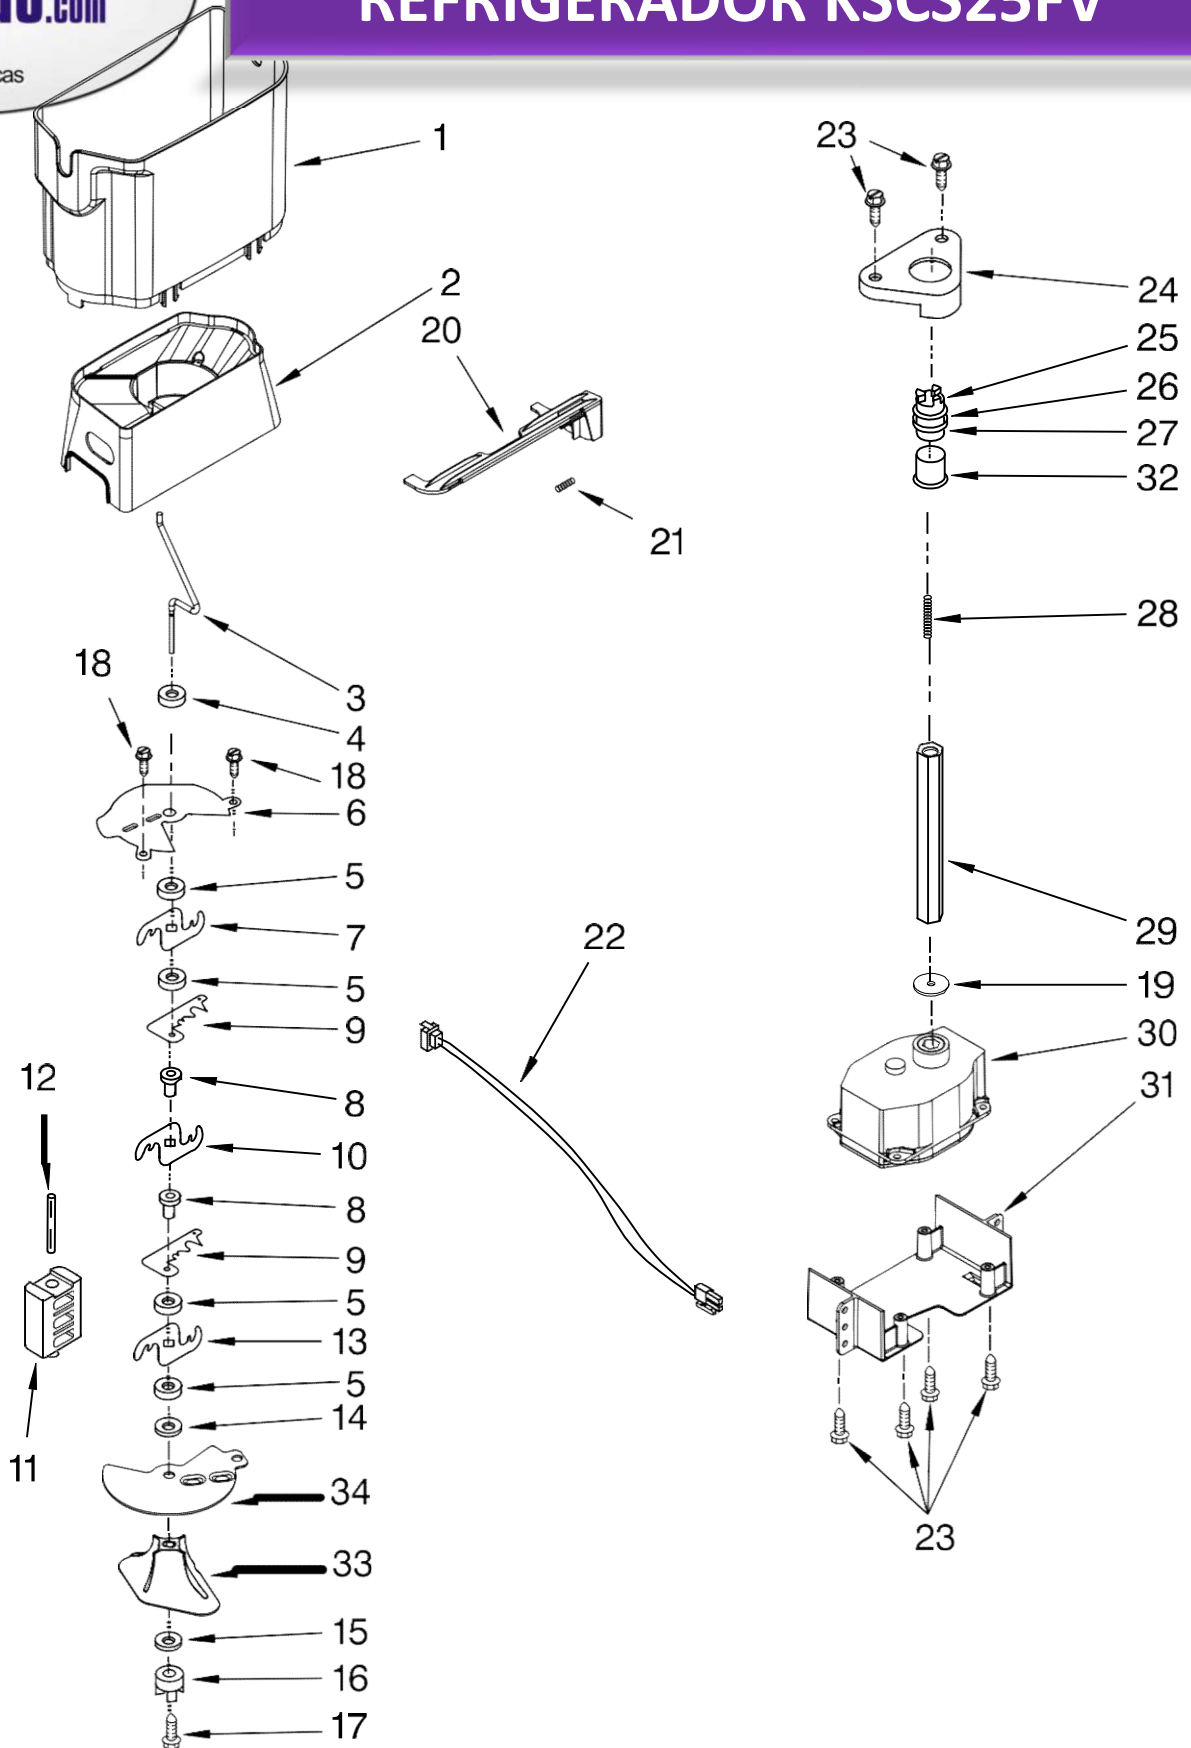

REFRIGERADOR KSCS25FV

FOR ORDERING INFORMATION REFER TO PARTS PRICE LIST

REFRIGERADOR KSCS25FV

MOTOR AND ICE CONTAINER PARTS

For Models: KSCS25FVWH01, KSCS25FVBT01, KSCS25FVBL01, KSCS25FVMS01, KSCS25FVMK01, KSCS25FVSS01

(White)

(Biscuit)

(Black)

(Monochromatic

(Monochromatic

(Stainless)

Stainless)

Stainless)

Illus. No.	Part No.	DESCRIPTION
1	W10139482	Ice Bin
2	W10140686	Crusher Bin
3	W10140642	Auger
4	2258220	Washer
5	1119007	Spacer, Flat (4)
6	W10139321	Cover, Crusher
7	2257024	Blade, Rotary
8	1119005	Spacer, Step (2)
9	2257020	Blade, Fixed
10	2257023	Blade, Rotary
11	2317239	Block, Blade
12	489229	Roll Pin
13	2257022	Blade, Rotary
14	489235	Washer, Plain
15	2198661	Washer, Coupling
16	2220457	Coupling
17	8281164	Screw
18	3400065	Screw
19	2305382	Rubber Boot
20	W10140685	Latch, Bin
21	2198608	Spring, Latch
22	2187813	Wire Harness, IDI Motor
23	8281163	Screw
24	2212369	Holder
25	2220458	Coupling, Bottom
26	2198628	Seal
27	2212370	Washer
28	2198607	Spring
29	2305243	Drive Shaft
30	2252130	Dispenser, Motor
31	2305208	Bracket, Motor
32	2212365	Sleeve, Coupling
33	2317243	Wiper
34	2317250	Divider-Chamber
100	W10140693	Ice Container (Complete)