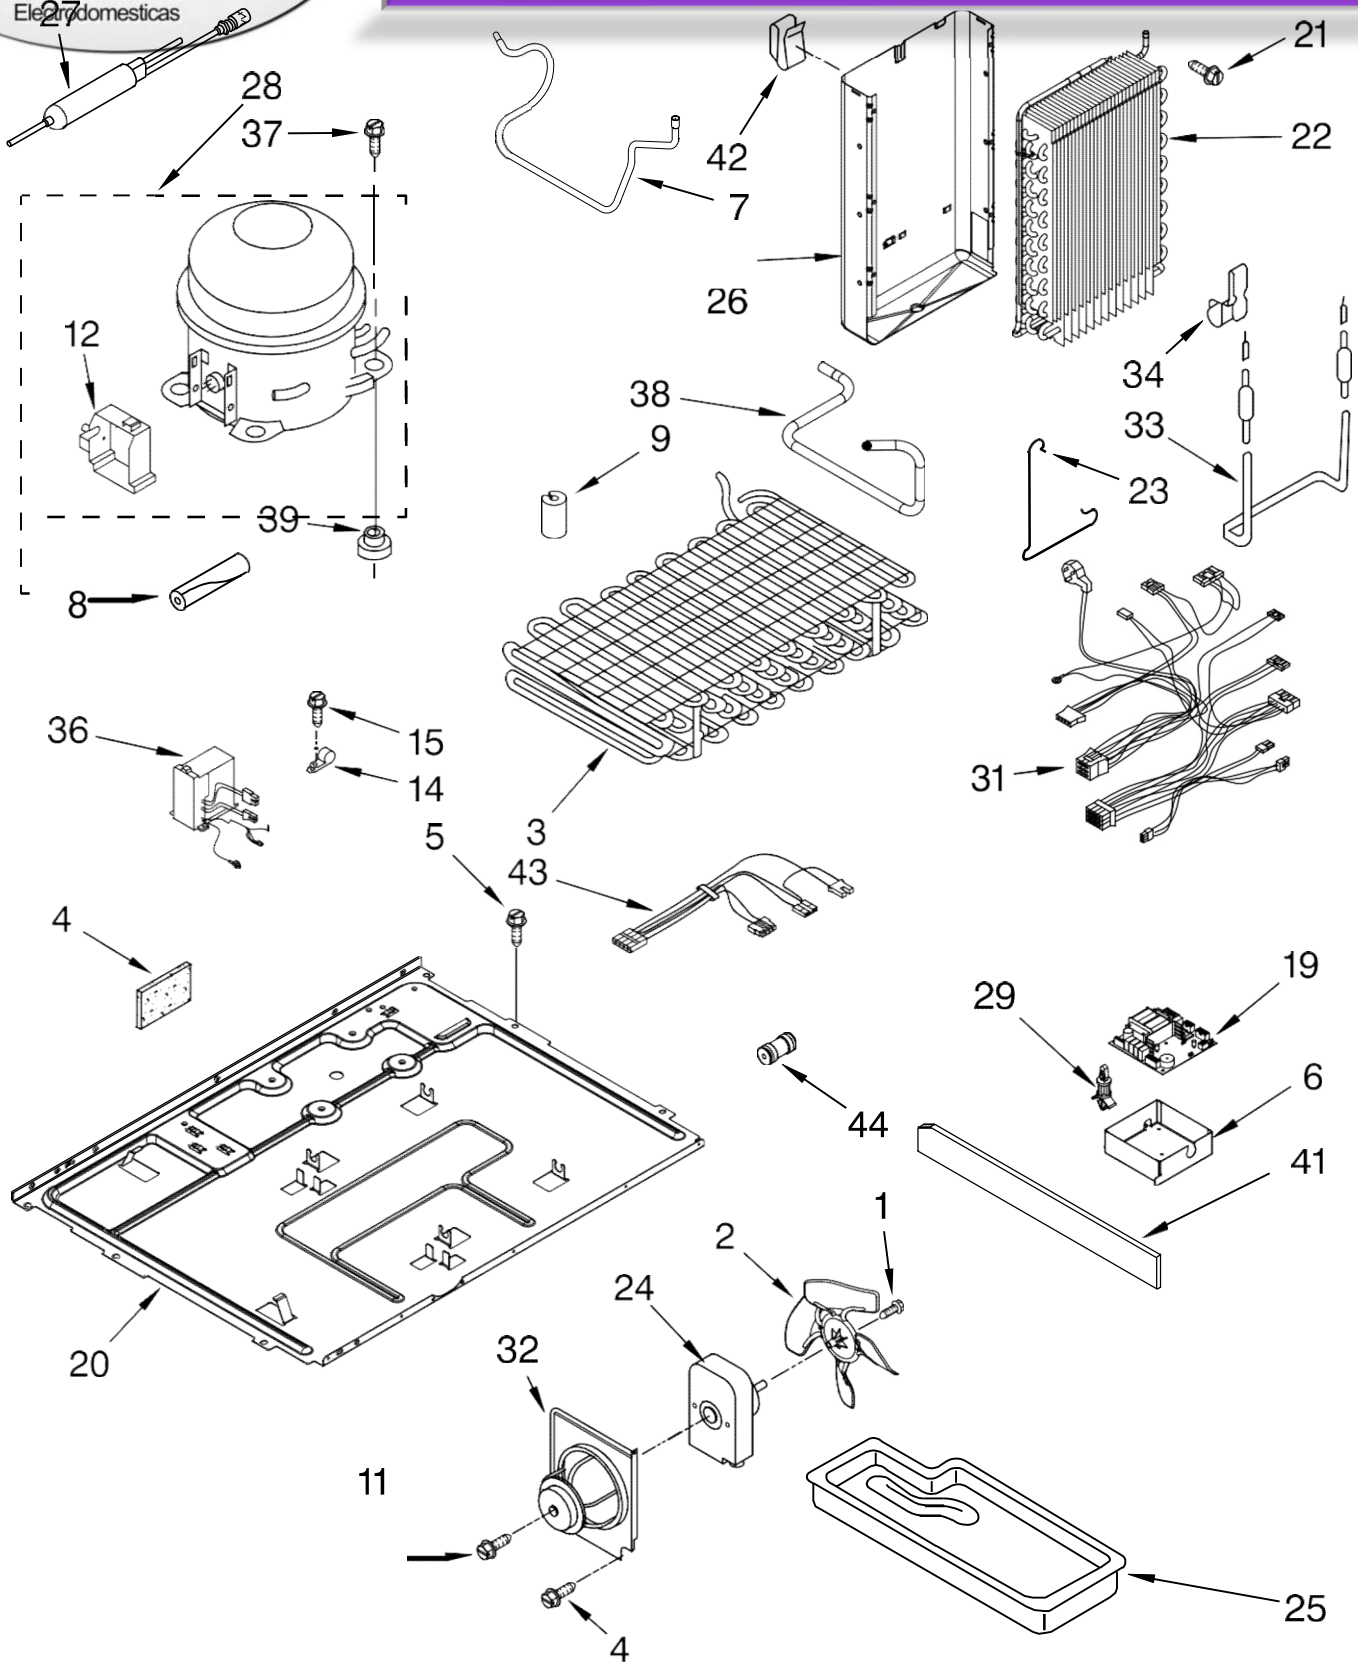

REFRIGERADOR KSCS25FV

FOR ORDERING INFORMATION REFER TO PARTS PRICE LIST

REFRIGERADOR KSCS25FV

UNIT PARTS

For Models: KSCS25FVWH01, KSCS25FVBT01, KSCS25FVBL01, KSCS25FVMS01, KSCS25FVMK01, KSCS25FVSS01
(White) (Biscuit) (Black) (Monochromatic Stainless) (Monochromatic Stainless) (Stainless)

Illus. No.	Part No.	DESCRIPTION
1	777070	Screw
2	W10139483	Fan, Blade
3	W10131059	Condenser Assembly
4	2169104	Insulation, Sound
5	3400524	Screw (6)
6	2223703	Housing, Control Board
7	2223351	Tube Suction
8	2161302	Sleeve
9	2319835	Grommet, Condenser (4)
11	8533859	Screw
12	2215676	Cover, Terminal
14	2305373	Clamp, Cable
15	488280	Screw
19	W10185291	Electronic Control
20	2306932	Baseplate
21	489478	Screw
22	2188823	Evaporator
23	2161324	Clamp
24	2188874	Fan, Motor

Illus. No.	Part No.	DESCRIPTION
25	2223398	Tray, Evaporator
26	2224022	Heat Shield
27		Drier
	W10177049	Production
	2317845	Service
28	W10155907	Compressor (Includes Items 12 & 39)
29	2223800	Spacer (5)
31	2310122	Harness, Main Control
32	2224024	Fan, Motor Bracket
33	2323199	Heater, Defrost
34	2304287	Clip
36	W10154805	Inverter Box
37	489373	Screw (4)
38	W10181542	Tube, Discharge
39		Grommet (4)
	1100826	Production
	4387558	Service
41	2223394	Extension, Air Baffle
42	2155547	Clip, Heat Shield
43	2310121	Unit Harness
44	2300868	Connector, Water Tube

Illus. No.	Part No.	DESCRIPTION
Following Parts Not Illustrated and Optional Parts Not Included		
	978025	Valve, Access (1/4")
	978026	Valve, Access (5/16")
	978027	Valve, Access (3/8")
	978028	Valve, Access (1/2")
	978029	Valve, Access (5/8")
	978030	Valve, Access (3/4")
	876764	Valve, Access (3/16")

REFRIGERANT CHARGE

6.00 oz.
(R-134A)