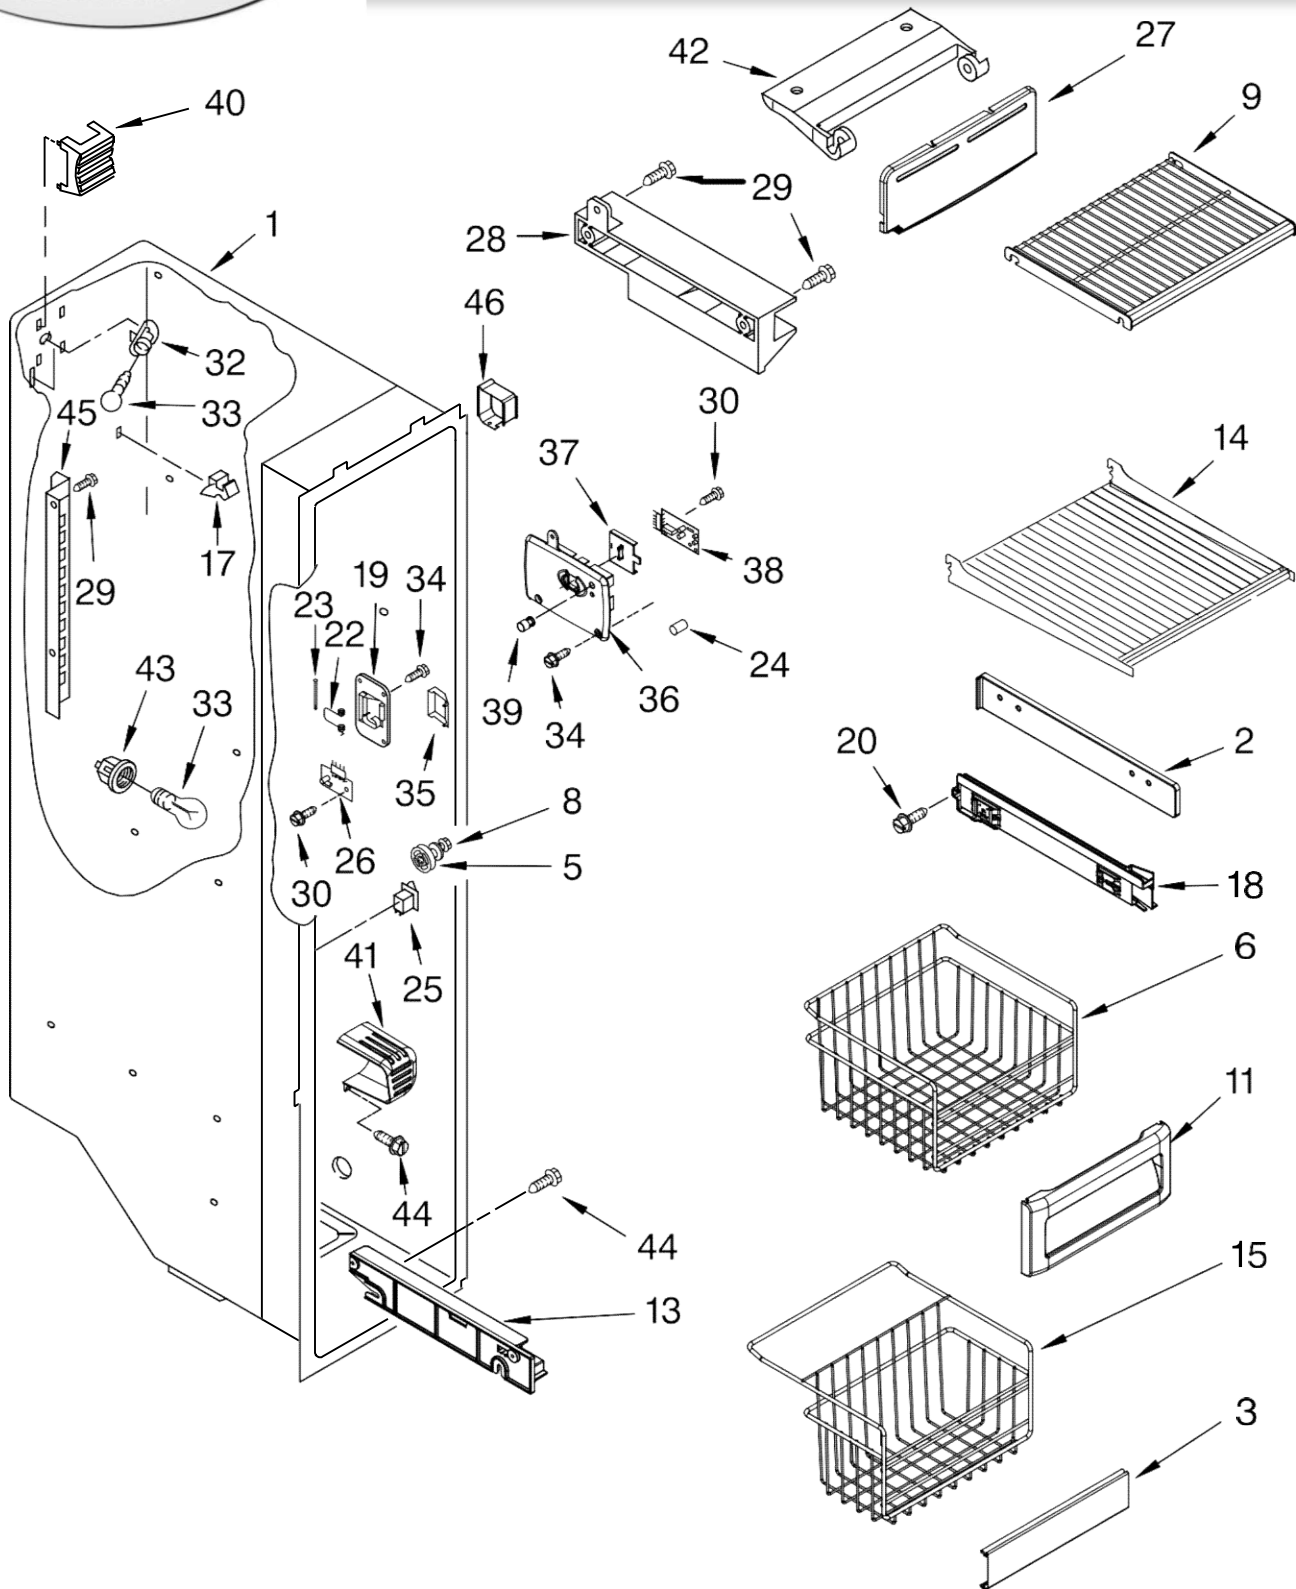

REFRIGERADOR KSCS25FV

FOR ORDERING INFORMATION REFER TO PARTS PRICE LIST

REFRIGERADOR KSCS25FV

FREEZER LINER PARTS

For Models: KSCS25FVWH01, KSCS25FVBT01, KSCS25FVBL01, KSCS25FVMS01, KSCS25FVMK01, KSCS25FVSS01
(White) (Biscuit) (Black) (Monochromatic) (Monochromatic) (Stainless)
(Stainless) (Stainless)

Illus. No.	Part No.	DESCRIPTION	Illus. No.	Part No.	DESCRIPTION	Illus. No.	Part No.	DESCRIPTION
1		Liner (Not A Serviceable Part)	18		Glide Assembly, Basket (2)	32	2162085	Light Socket
2	2223777	Spacer, Slide (2)		2301544	Right Side	33	2255743	Light Bulb
3	2224053	Basket, Front		2301545	Left Side	34	8281185	Screw
5	2196483	Stud Assembly	19	2259487	Cover, Emitter	35	2198633	Flipper
6	2223691	Basket, Deep (2) (Includes #11)	20	8534064	Screw	36	W10173569	Cover, Receiver
8	8281158	Screw	22	2198635	Spring	37	2315398	Slide, Ice Maker Shut Off
9	2223500	Shelf Assembly, Cantilever (2)	23	2198634	Pin	38	W10193666	P.C. Board, Receiver
11	2224053	Front, Basket	24	2198665	Tube, P.C. Board	39	2198643	Lens
13		Shelf Track	25	1115373	Switch, Rocker Arm	40	2198589	Light Shield
	2223787	Right Side	26	W10193840	P.C. Board Emitter	41	2212340	Light Lens
	2223788	Left Side	27	W10185438	Cover, Ice Maker	42	2198641	Bracket, Ice Maker Cover
14	2254615	Shelf, Fixed	28		Slide, Ice Maker Mounting	43	2155597	Socket, Light
15	2223694	Basket, Lower (Includes #3)		2212321	Right Side	44	3400893	Screw
17	842534	Clip, Air Duct		2306900	Left Side	45		Ladder
			29	489478	Screw		2223414	Left Side
			30	489214	Screw		2223415	Right Side
						46	2303378	Shield, Wiring