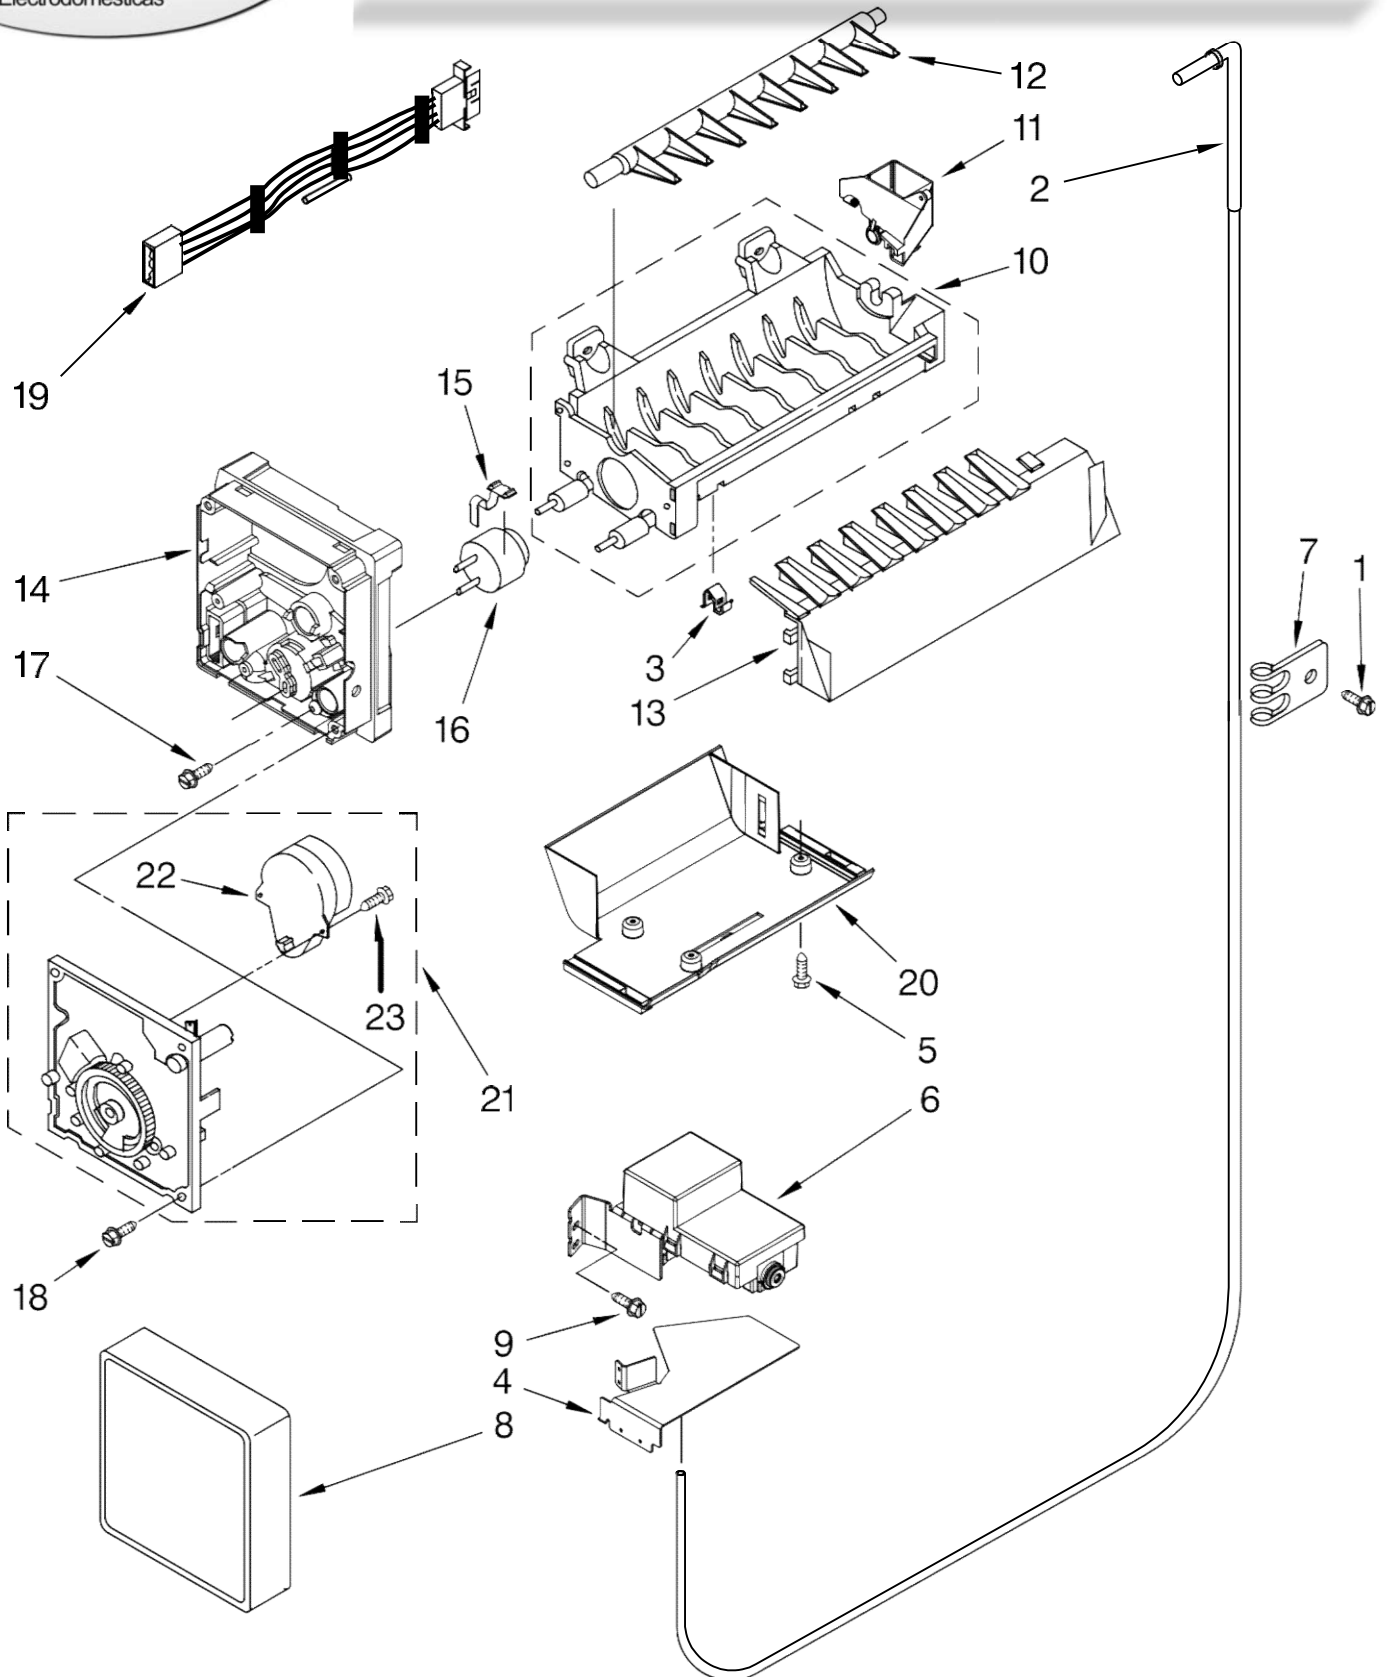

REFRIGERADOR KSCS25FV

FOR ORDERING INFORMATION REFER TO PARTS PRICE LIST

REFRIGERADOR KSCS25FV

ICEMAKER PARTS

For Models: KSCS25FVWH01, KSCS25FVBT01, KSCS25FVBL01, KSCS25FVMS01, KSCS25FVMK01, KSCS25FVSS01
(White) (Biscuit) (Black) (Monochromatic Stainless) (Monochromatic Stainless) (Stainless)

Illus. No.	Part No.	DESCRIPTION
1	489084	Screw
2	2303216	Fitting, Water Tube
3	628379	Clip, Fuse
4	2313394	Shield, Water Valve
5	489478	Screw
6	W10159840	Water Valve Asm
7	2208136	Tube Clip
8	2174358	Cover
9	488649	Screw
10	W10122527	Mold & Heater Assembly (Also Order 542638
11	2304969	Cup, Water Fill
12	627843	Ejector
13	2198598	Ice Striper
14	2194712	Support
15	2315522	Retainer, Thermostat
16	627985	Thermostat (Also Order 542369 Cement Alumilastic)
17	8533917	Screw
18	489276	Screw
19	2187467	Harness, Wiring
20	2303583	Bracket, Icemaker Mounting
21	626691	Module Assembly (Includes Items 22 & 23)
22		Motor
23	489276	Screw
100	W10190960	Icemaker Assembly