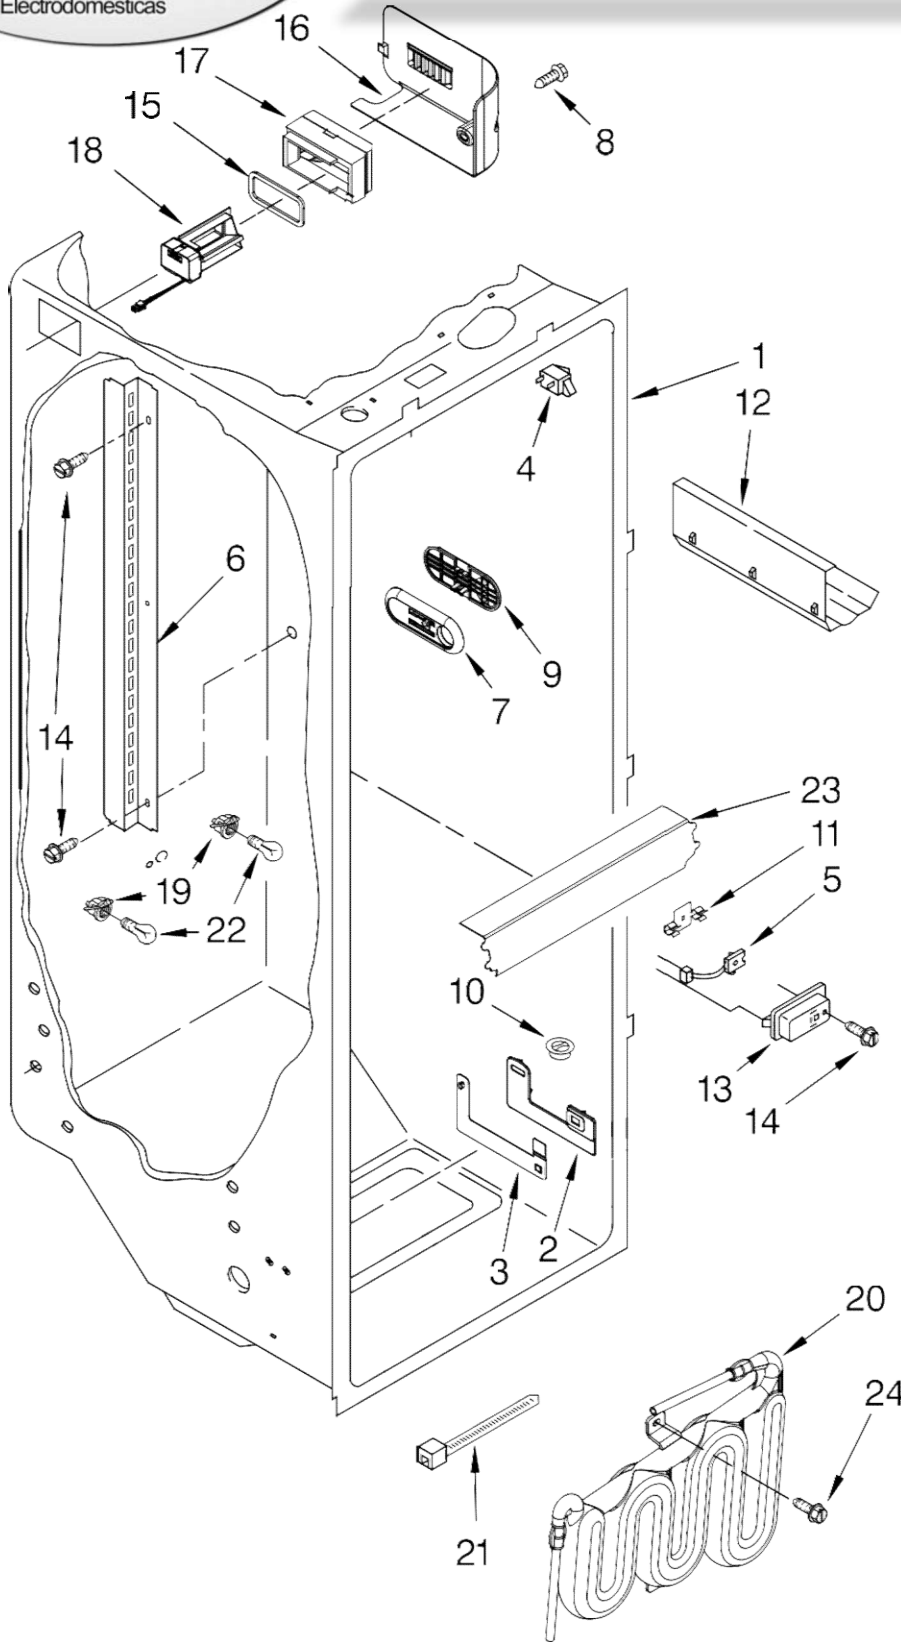

# REFRIGERADOR KSCS25FV

Illus. No.	Part No.	DESCRIPTION
1		Liner (Not A Serviceable Part)
2	2223524	Escutcheon, Meat Pan Control
3	2223339	Slide, Meat Pan Control
4	1118894	Switch, Rocker Arm
5	2188820	Thermistor
6	2223456	Ladder, Shelf (2)
7	2301234	Housing, Door Control
8	489084	Screw
9	2301235	Slide, Door Control
10	2171846	Release Valve
11	2209204	Clip, Thermistor
12	2179375	Rack, Wine & Egg
13	1116793	Cover, Thermistor
14	489478	Screw
15	2304597	Gasket, Air Baffle
16	2223403	Cover, Air Baffle
17	2224076	Air Diffuser Assembly
18	W10185224	Air Baffle
19	2162085	Socket
20	2307107	Reservoir
21	2205813	Strap
22	2255743	Light Bulb
23	2223663	Light Lens
24	488649	Screw

# REFRIGERADOR KSCS25FV

Illus. No.	Part No.	DESCRIPTION
1	2224061	Shelf Assembly, Cantilever (2)
2	2301025	Button, Humidity
3	2301026	Slide, Humidity
4	2301117	Gasket, Side (2)
5	2203027	Cover, Meat Pan (Includes Items 13, 14, 15 & 20)
6	2301023	Snack Pan (Includes 30 & 31)
7		Glide Assembly, Crisper Pan
	2301548	Right Side
	2301549	Left Side
8	2301001	Window, Crisper Pan
9	2301567	Cover, Crisper (Includes 2, 3, 4, 11, 12, 13, 14 & 19)
10	2301028	Glass, Cover
11	2301116	Gasket (Front)
12	2301115	Gasket (Rear)
13	2174478	Eyelet, Roller
14	2188212	Roller
15	489211	Screw
16	2301031	Crisper Pan (Includes 8, 13, 14, 19 & 31)
17	2223790	Meat Pan (Includes 13, 14, 19 & 22)
18		Glide Assembly, Snack Pan
	2301550	Right Side
	2301551	Left Side
19	489261	Screw
20	2223487	Deflector
21		Support Assembly
	2301569	Right Side
	2301570	Left Side
22	2203031	Handle
25	2196485	Stud Assembly
26	2301566	Shelf, Snack Pan
27	3400894	Screw
28	2196483	Stud Assembly
29	8281158	Screw
30	2301006	Window, Snack Pan
31		Cap, Snack Pan
	2301016	Right Side
	2301017	Left Side