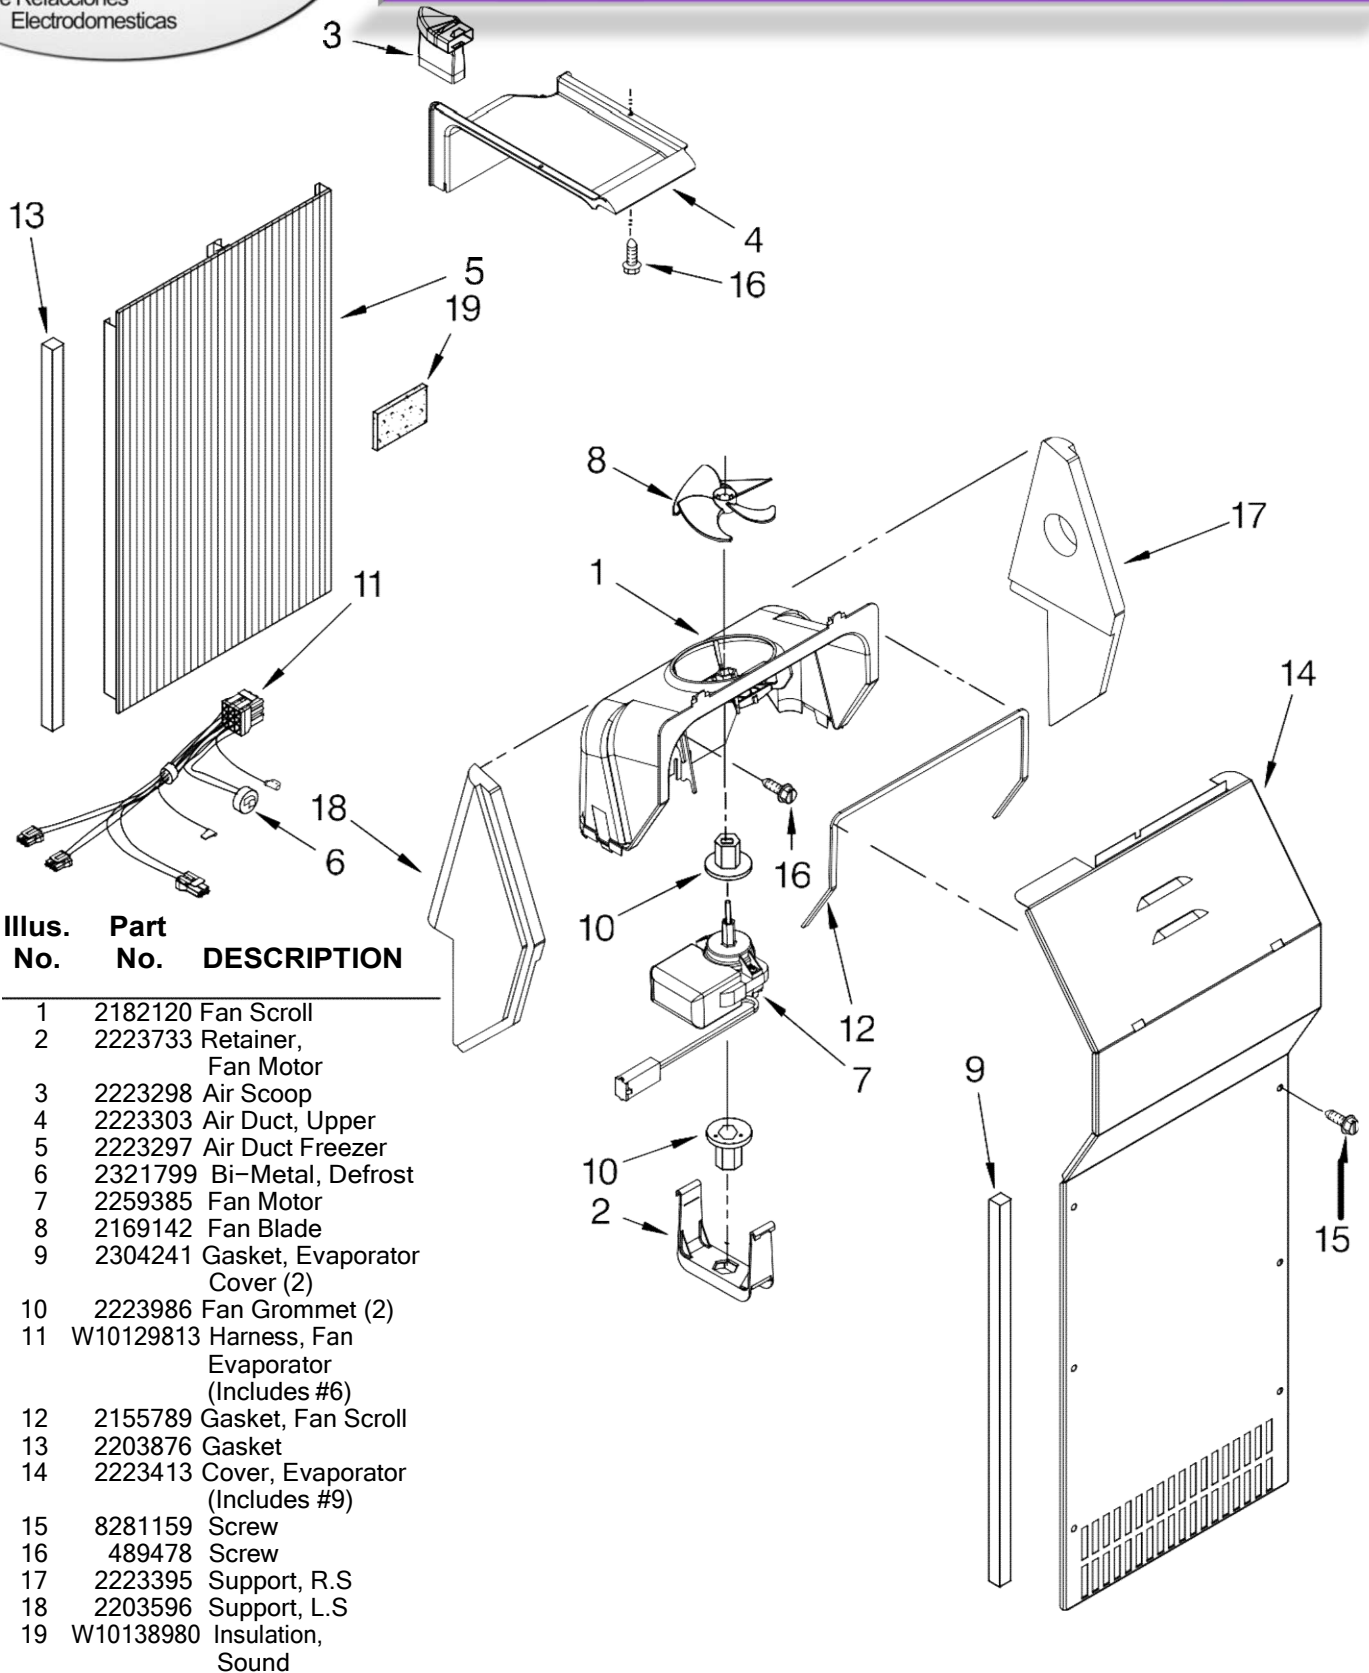

REFRIGERADOR KSCS25FV

Illus. No.	Part No.	DESCRIPTION
1	2182120	Fan Scroll
2	2223733	Retainer, Fan Motor
3	2223298	Air Scoop
4	2223303	Air Duct, Upper
5	2223297	Air Duct Freezer
6	2321799	Bi-Metal, Defrost
7	2259385	Fan Motor
8	2169142	Fan Blade
9	2304241	Gasket, Evaporator Cover (2)
10	2223986	Fan Grommet (2)
11	W10129813	Harness, Fan Evaporator (Includes #6)
12	2155789	Gasket, Fan Scroll
13	2203876	Gasket
14	2223413	Cover, Evaporator (Includes #9)
15	8281159	Screw
16	489478	Screw
17	2223395	Support, R.S
18	2203596	Support, L.S
19	W10138980	Insulation, Sound

FOR ORDERING INFORMATION REFER TO PARTS PRICE LIST