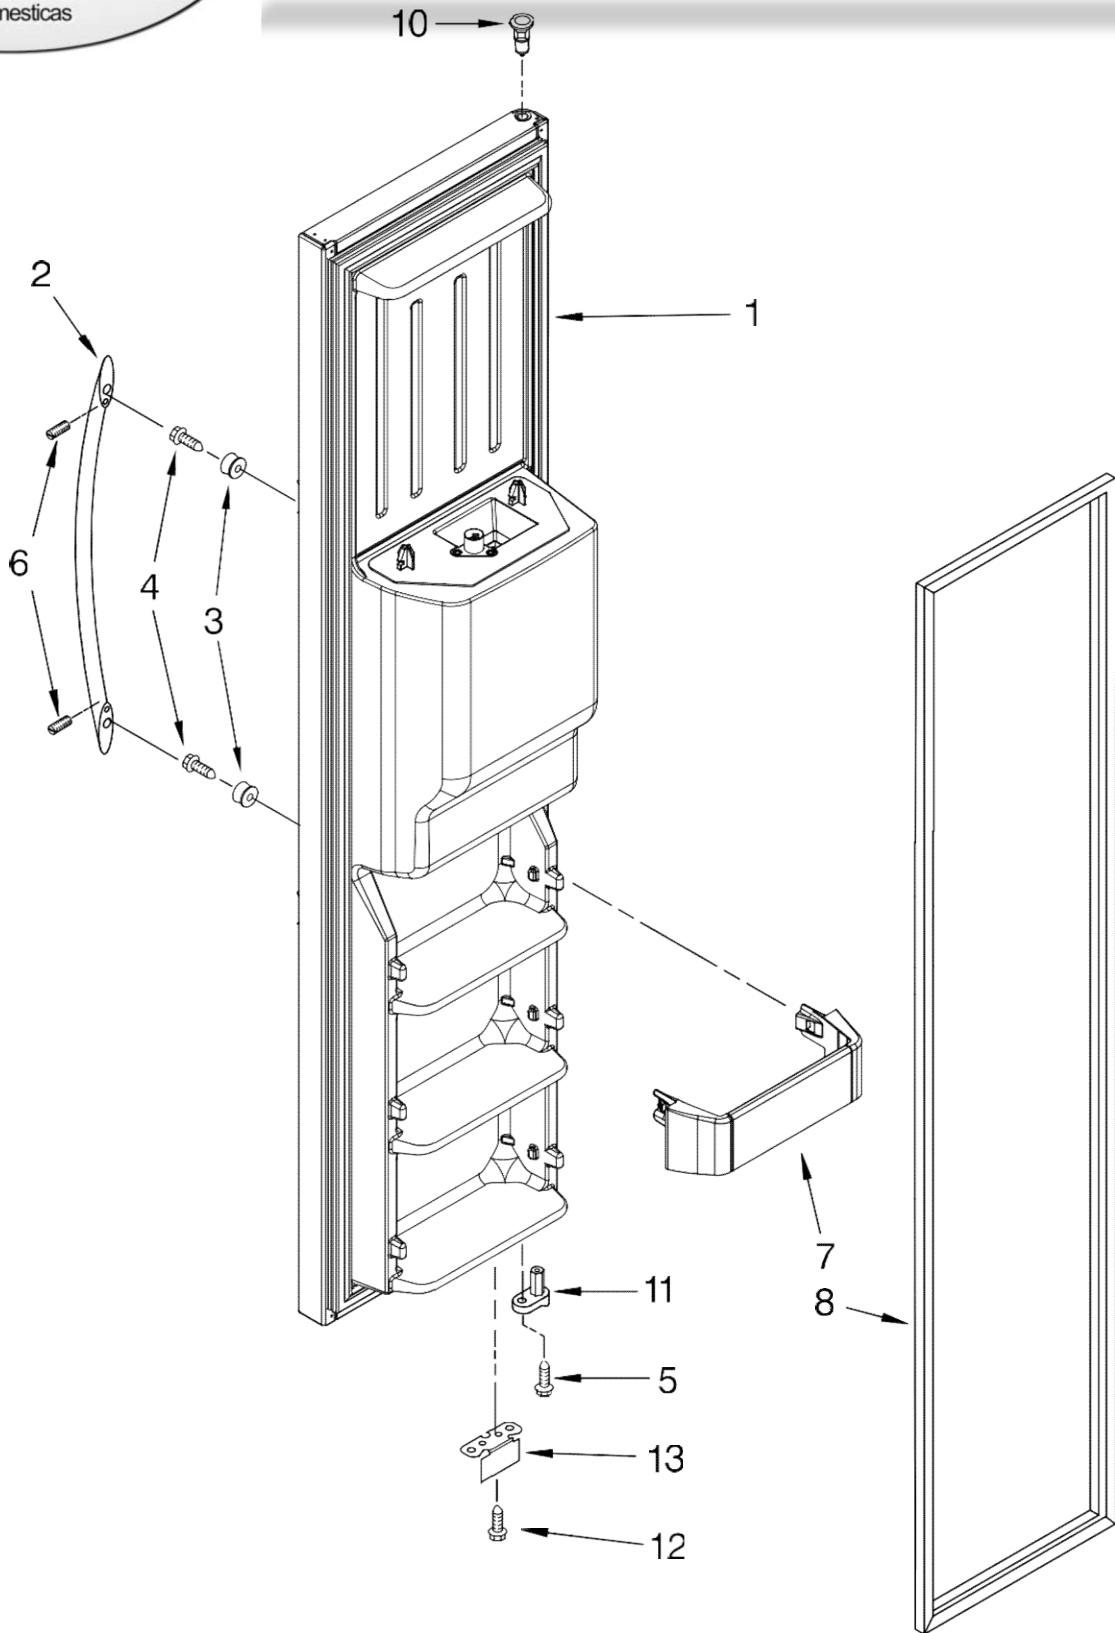

REFRIGERADOR KSCS25FV

FOR ORDERING INFORMATION REFER TO PARTS PRICE LIST