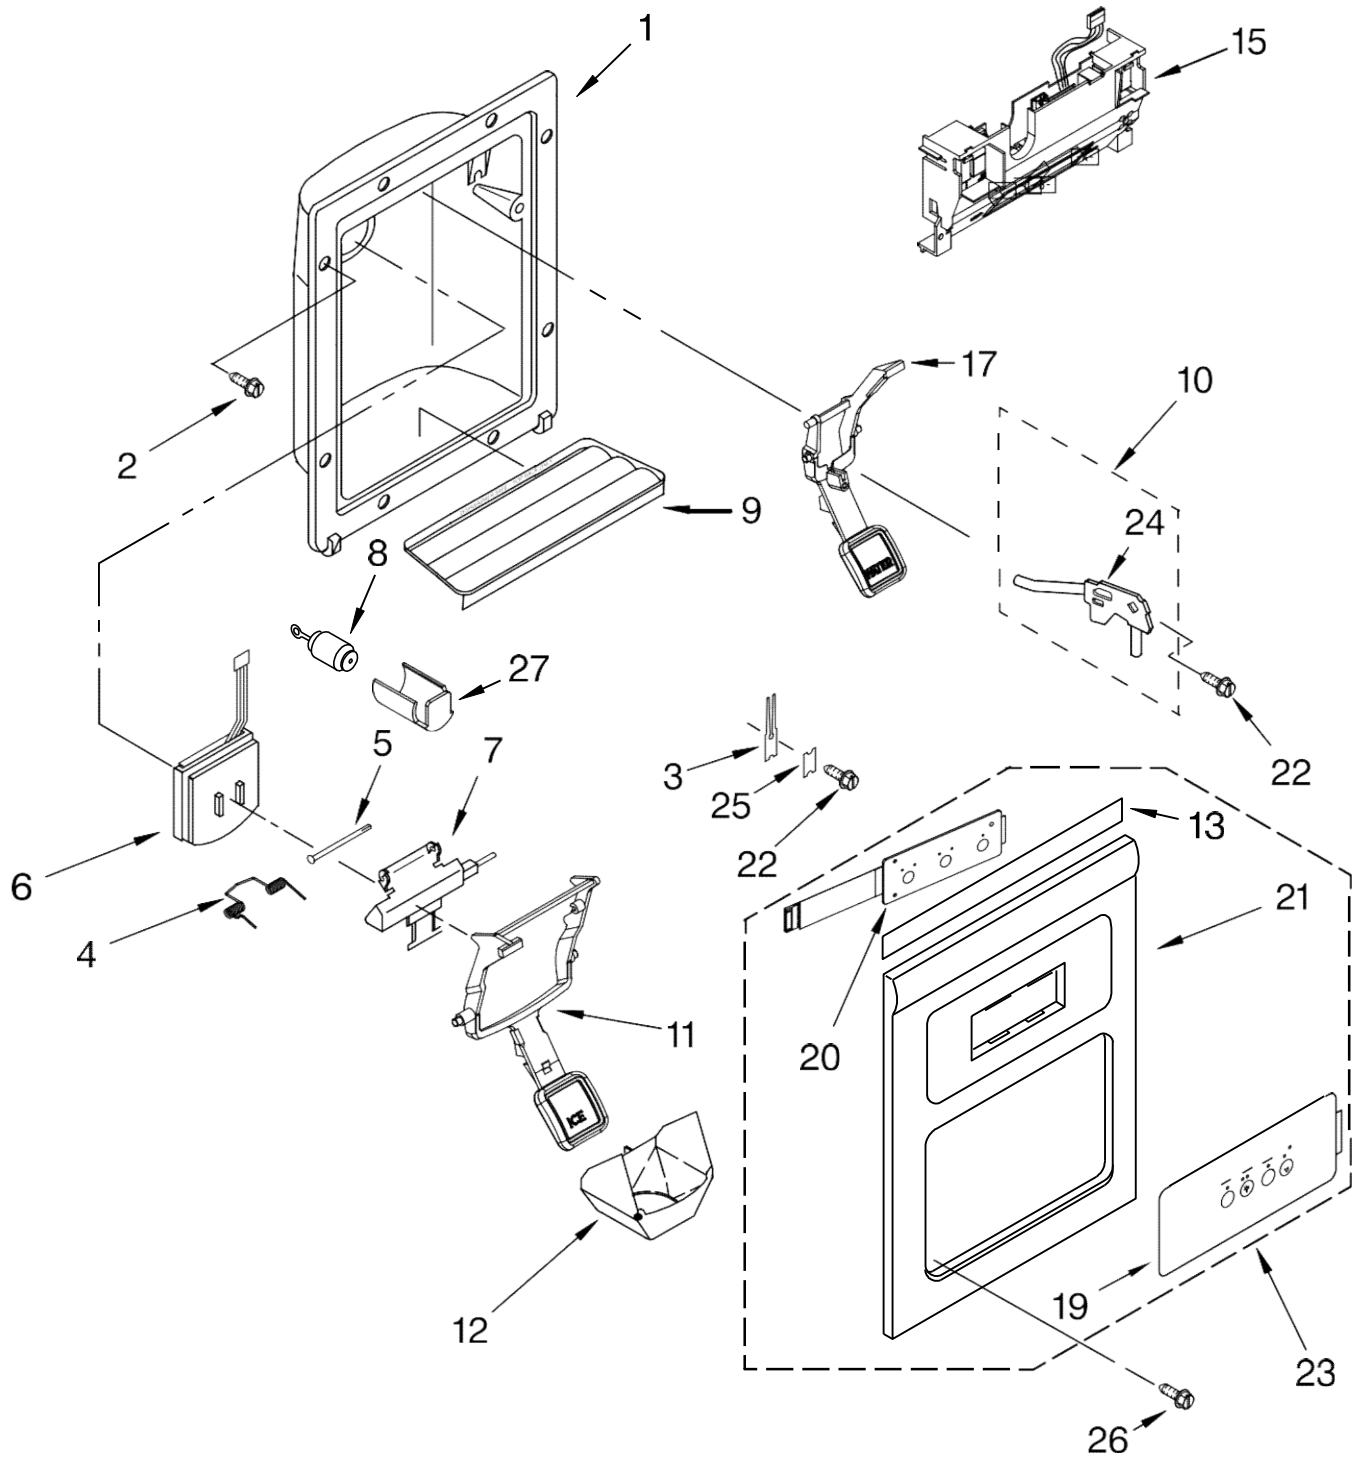

REFRIGERADOR KSCS25IN

FOR ORDERING INFORMATION REFER TO PARTS PRICE LIST

REFRIGERADOR KSCS25IN

DISPENSER FRONT PARTS

For Models: KSCS25INWH00, KSCS25INBT00, KSCS25INBL00, KSCS25INSS00
(White) (Biscuit) (Black) (Stainless Steel)

Illus. No.	Part No.	DESCRIPTION
1		Housing, Dispenser (Not Serviced)
2	3196537	Screw
3	2194719	Retainer, Levers
4	2180209	Spring, Torsion
5	2196195	Pin
6	2180353	Door, Ice
7	2304355	Door Mechanism Assembly
8	2205686	Mechanism Delay
9		Grille, Overflow
	2206670W	White
	2206670T	Biscuit
	2206670B	Black
10	2221562	Water Fitting Assembly (Includes Water Tube)
11		Lever, Ice Dispenser
	2259396W	White
	2259396T	Biscuit
	2259396SB	Black
12	2180224	Guide, Ice
13	2305571	Gasket
15	2306938	Bracket, Control
17		Lever, Water Dispenser
	2259395W	White
	2259395T	Biscuit
	2259395SB	Black
19		Overlay, Front Cover (Not Available, Order #23)
20		LED Display (Not Available, Order #23)
21		Front Cover, Housing (Not Available, Order #23)
22	489000	Screw
23		Front Cover Assembly (Includes Items 13, 19, 20 & 21)
	2224064W	White
	2224064T	Biscuit
	2224064B	Black
24	2304673	Bracket, Dispenser
25	2195051	Strain Relief
26	3400065	Screw
27	2252127	Sleeve, Mechanism