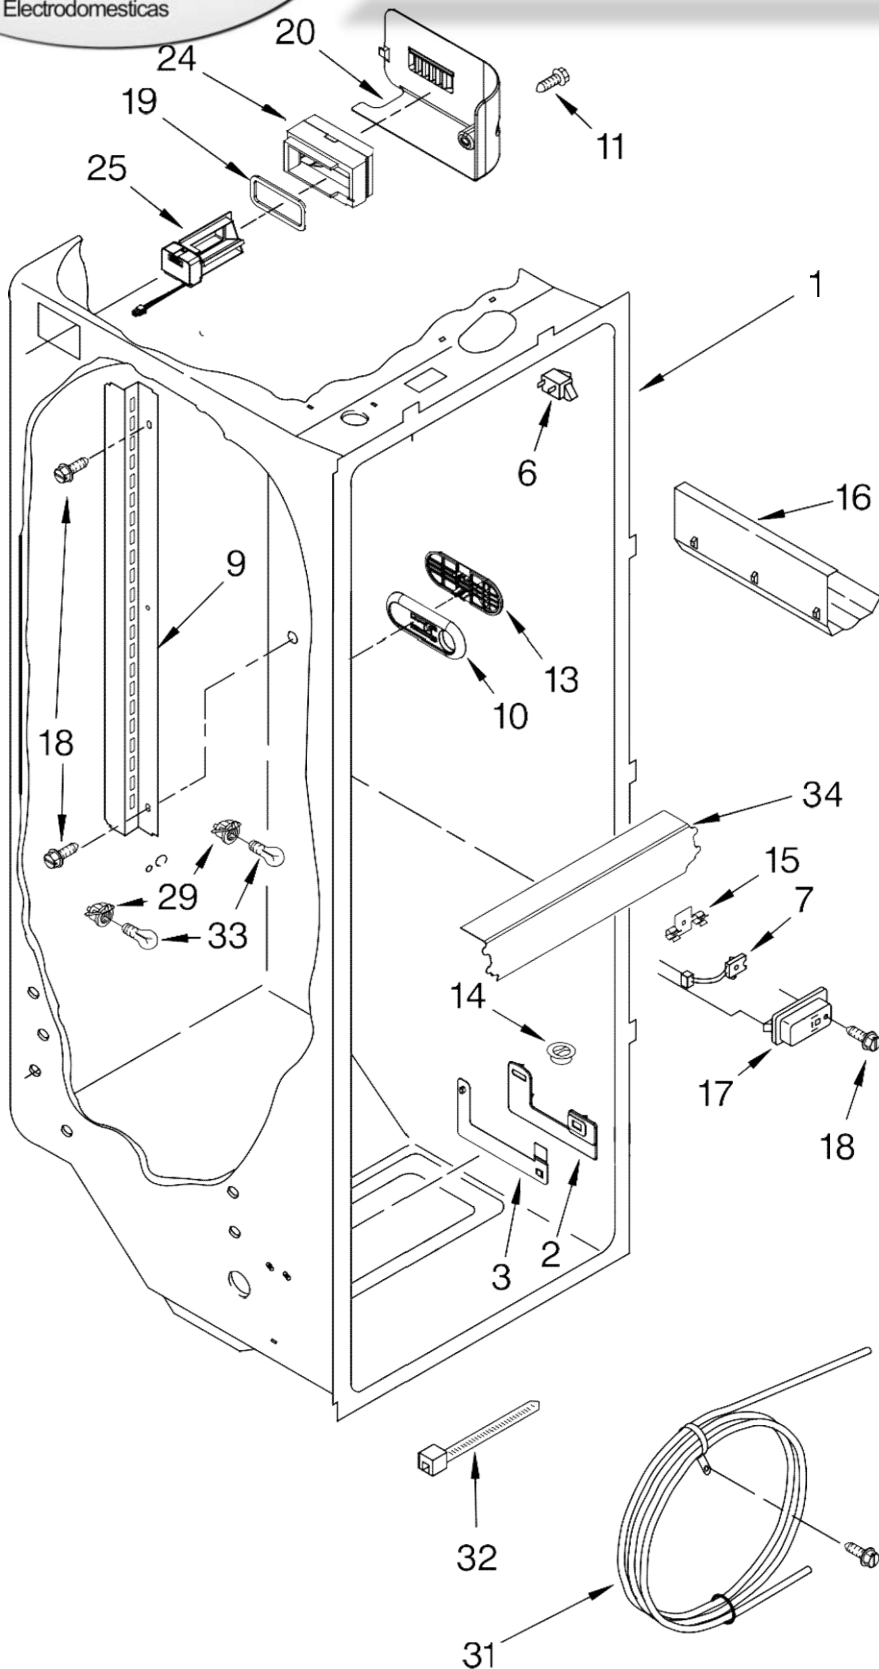

REFRIGERADOR KSCS25IN

Illus. No.	Part No.	DESCRIPTION
1		Liner (Not A Serviceable Part)
2	2224121	Escutcheon, Meat Pan Control
3	2224123	Slide, Meat Pan Control
6	1118894	Switch, Rocker Arm
7	2188820	Thermistor
9	2223456	Ladder, Shelf (2)
10	2301234	Housing, Door Control
11	489084	Screw
13	2301235	Slide, Door Control
14	2171846	Release Valve
15	2209204	Clip, Thermistor
16	2179404K	Rack, Wine & Egg
17	1116793	Cover, Thermistor
18	489478	Screw
19	2304597	Gasket, Air Baffle
20	2223403	Cover, Air Baffle Assembly
24	2224076	Air Diffuser
25	2220377	Air Baffle Socket
29	2162085	Socket
31	2223876	Reservoir
32	2205813	Strap
33	2255743	Light Bulb
34	2223663	Light Lens
37	488280	Screw

FOR ORDERING INFORMATION REFER TO PARTS PRICE LIST

REFRIGERADOR KSCS25IN

Illus. No.	Part No.	DESCRIPTION
1	2224061	Shelf Assembly, Cantilever (2)
2	2301025	Button, Humidity
3	2301026	Slide, Humidity
4	2301117	Gasket, Side (2)
5	2203027	Cover, Meat Pan (Includes Items 13, 14, 15 & 20)
6	2301023	Snack Pan (Includes 30 & 31)
7		Glide Assembly, Crisper Pan
	2301548	Right Side
	2301549	Left Side
8	2301001	Window, Crisper Pan
9	2301567	Cover, Crisper (Includes 2, 3, 4, 11, 12, 13, 14 & 19)
10	2301027	Glass, Cover
11	2301116	Gasket (Front)
12	2301115	Gasket (Rear)
13	2174478	Eyelet, Roller
14	2188212	Roller
15	489211	Screw
16	2301031	Crisper Pan (Includes 8, 13, 14, 19 & 31)
17	2223790	Meat Pan (Includes 13, 14, 19 & 22)
18		Glide Assembly, Snack Pan
	2301550	Right Side
	2301551	Left Side
19	489261	Screw
20	2223487	Deflector
21		Support Assembly
	2301569	Right Side
	2301570	Left Side
22	2203031	Handle
25	2196485	Stud Assembly
26	2301566	Shelf, Snack Pan
27	3400894	Screw
28	2196483	Stud Assembly
29	8281158	Screw
30	2301006	Window, Snack Pan
31		Cap, Snack Pan
	2301016	Right Side
	2301017	Left Side