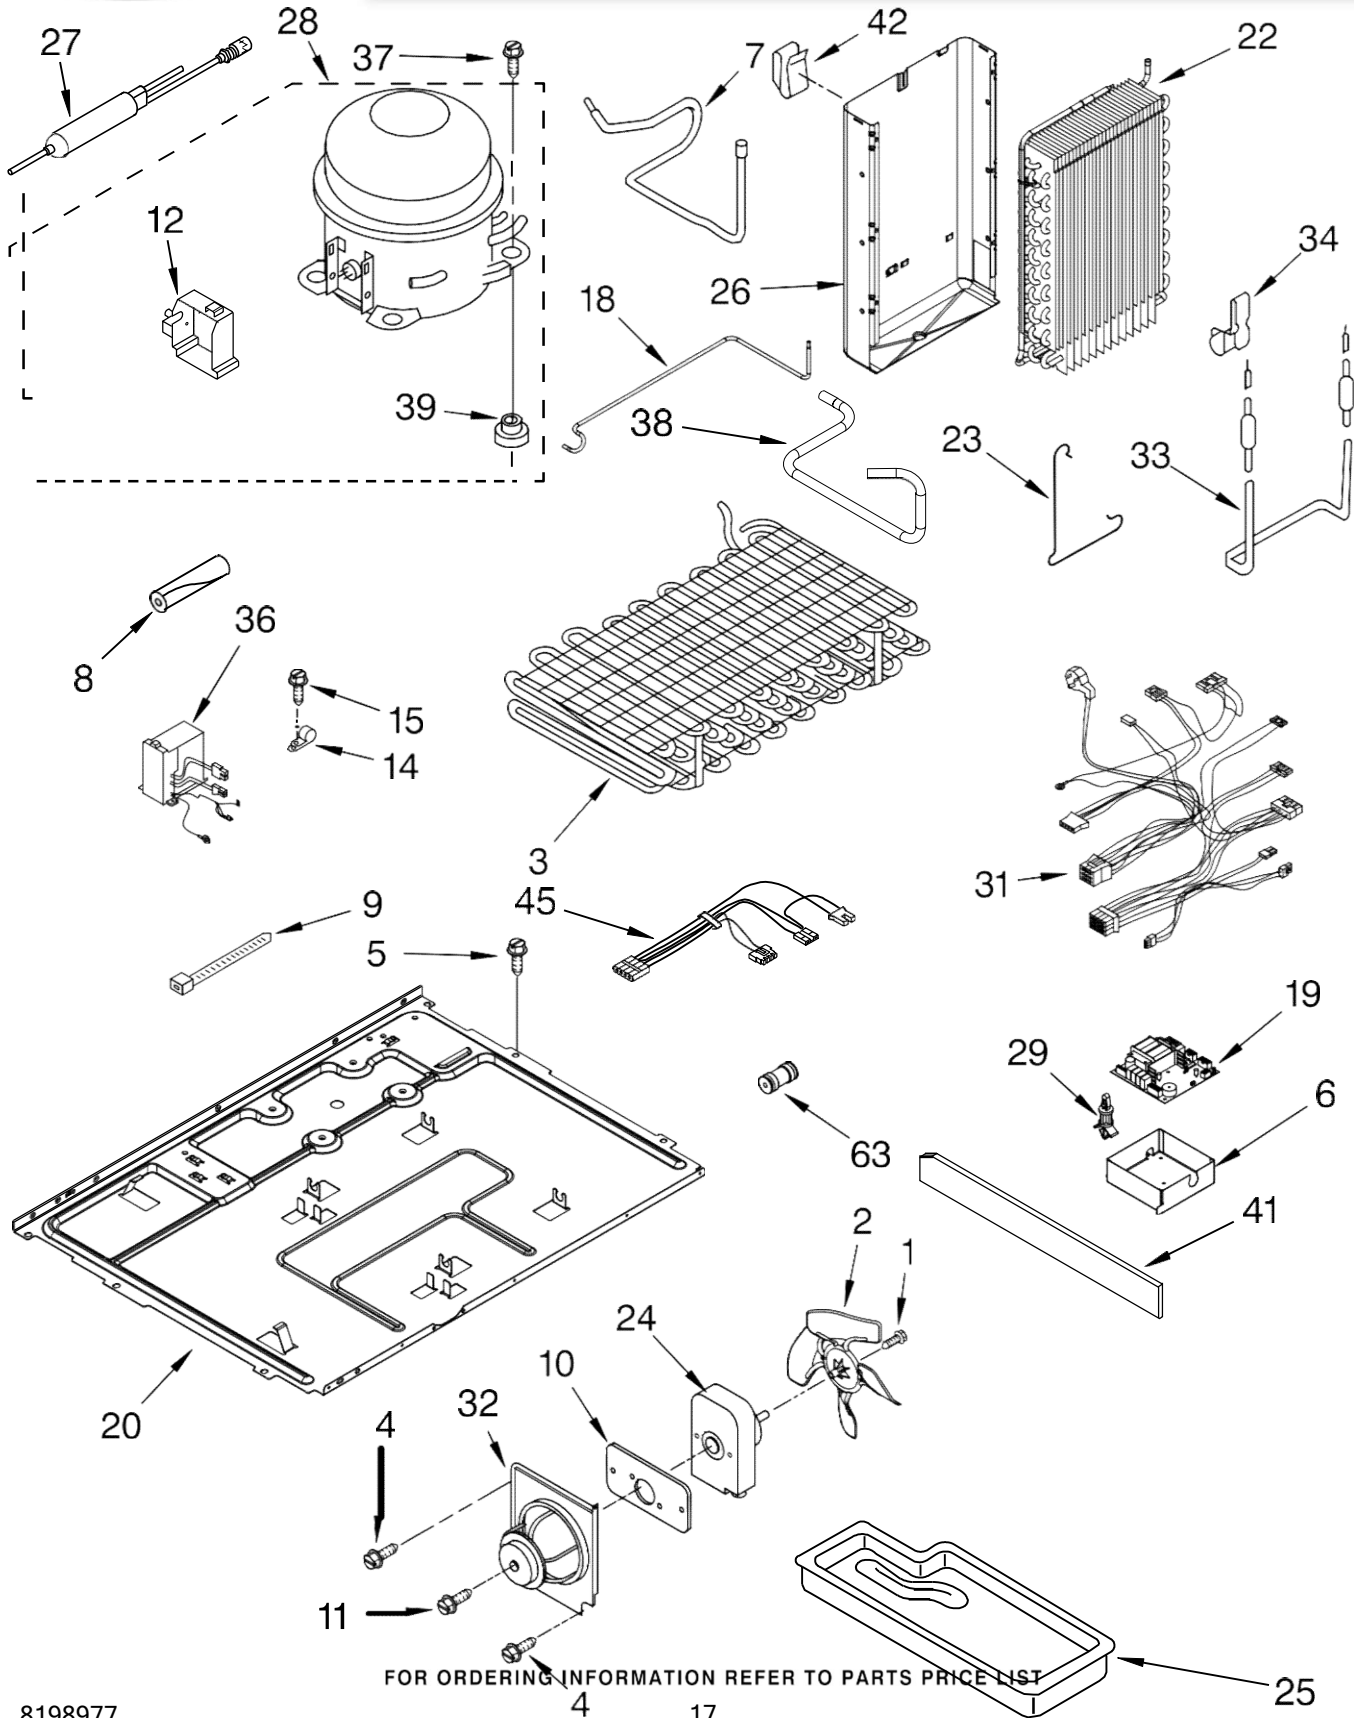

REFRIGERADOR KSCS25IN

FOR ORDERING INFORMATION REFER TO PARTS PRICE LIST

REFRIGERADOR KSCS25IN

UNIT PARTS

For Models: KSCS25INWH00, KSCS25INBT00, KSCS25INBL00, KSCS25INSS00
(White) (Biscuit) (Black) (Stainless Steel)

Illus. No.	Part No.	DESCRIPTION
1	777070	Screw
2	2225834	Fan, Blade
3	2223315	Condenser Assembly
4	8281197	Screw
5	3400524	Screw (6)
6	2223703	Housing, Control Board
7	2223351	Tube Suction
8	2161302	Sleeve
9	2307062	Strap
10	2301979	Plate, Mounting
11	8281196	Screw
12	2215676	Cover, Terminal
14	2185788	Clamp, Cable
15	488649	Screw
18	2223353	Tube, Condenser to Heat Loop
19	2307028	Electronic Control
20	2306932	Baseplate
22	2188823	Evaporator
23	2161324	Clamp
24	2188729	Fan, Motor

Illus. No.	Part No.	DESCRIPTION
25	2223398	Tray, Evaporator
26	2224022	Heat Shield
27	2319825	Drier
28	2223801	Compressor (Includes Items 12 & 39)
29	2223800	Spacer (5)
31	2187849	Harness, Main Control
32	2224024	Fan, Motor Bracket
33	2210737	Heater, Defrost
34	2304287	Clip
36	2304175	Inverter Box
37	489473	Screw
38	2223352	Tube, Discharge
39	2183042	Grommet (4) Production Service
41	2223394	Extension, Air Baffle
42	2155547	Clip, Heat Shield
45	2187737	Unit Harness
63	2209709	Connector, Water Tube

Illus. No.	Part No.	DESCRIPTION
Following Parts Not Illustrated and Optional Parts Not Included		
	978025	Valve, Access (1/4")
	978026	Valve, Access (5/16")
	978027	Valve, Access (3/8")
	978028	Valve, Access (1/2")
	978029	Valve, Access (5/8")
	978030	Valve, Access (3/4")
	876764	Valve, Access (3/16")
REFRIGERANT CHARGE		
		6.00 oz. (R-134A)