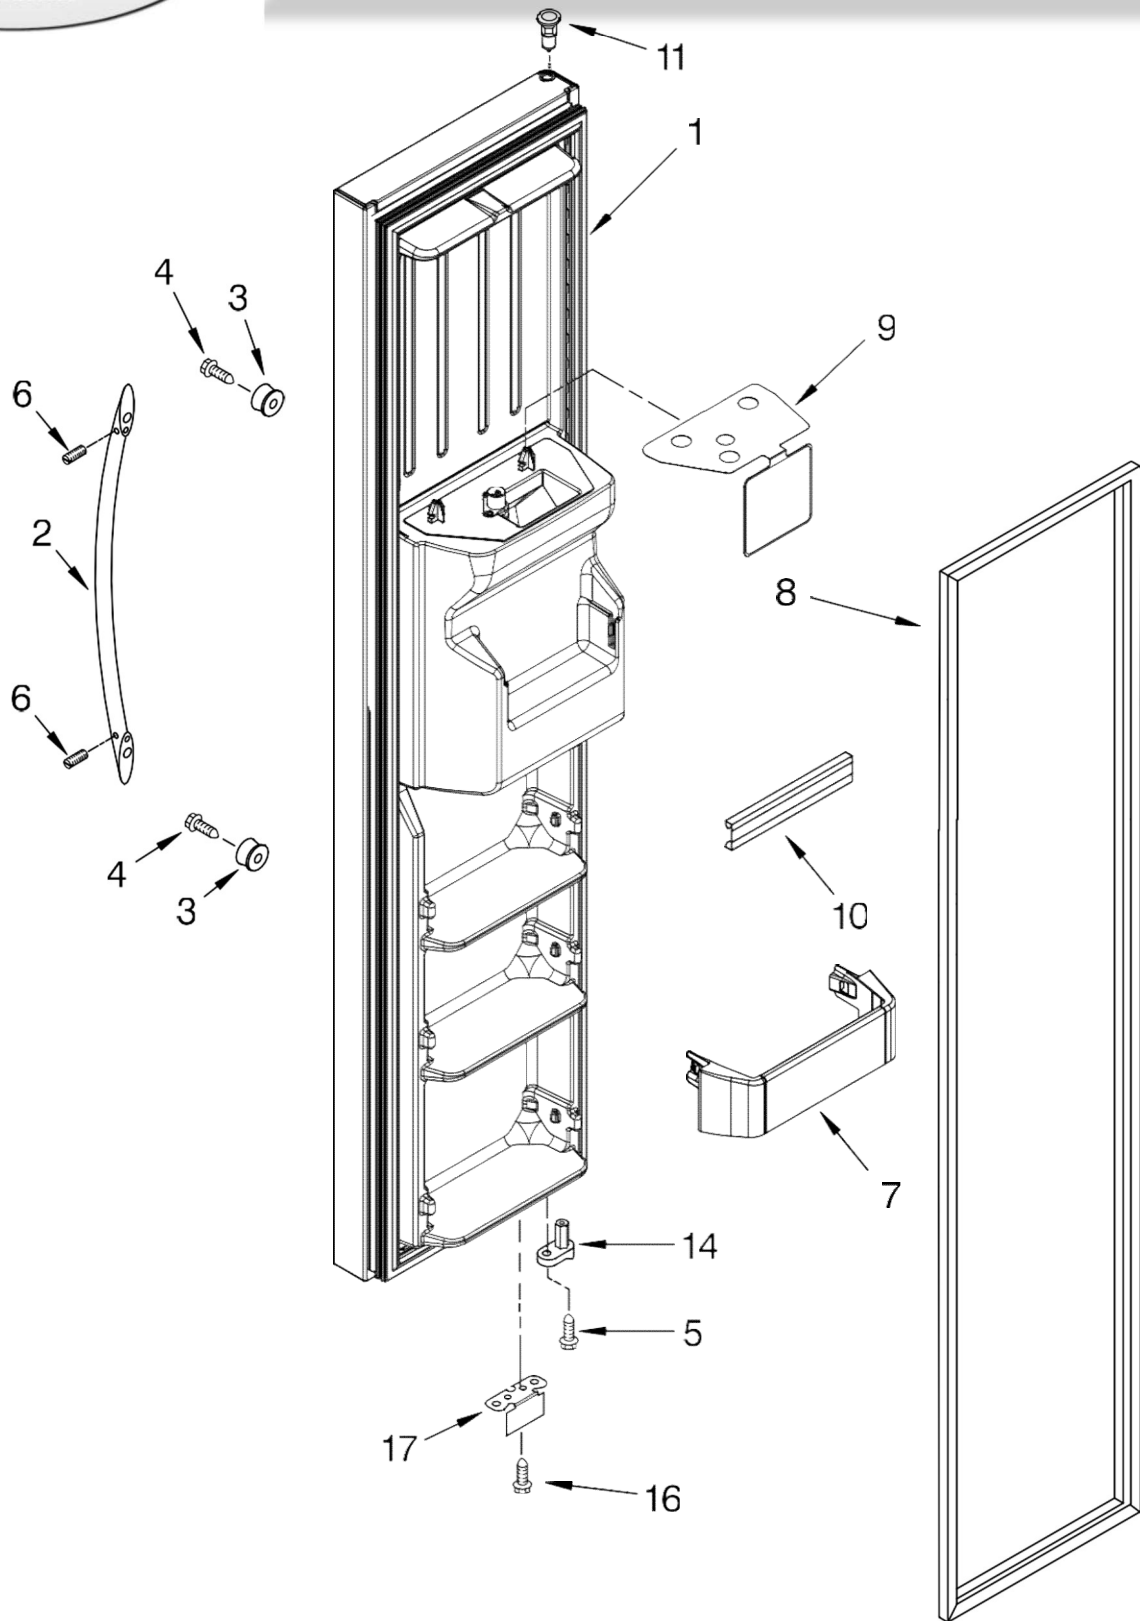

REFRIGERADOR KSCS25IN

FOR ORDERING INFORMATION REFER TO PARTS PRICE LIST

Distribuidor Autorizado

SurteRápido.com

Venta de Refacciones
Electrodomesticas

REFRIGERADOR KSCS25IN

FREEZER DOOR PARTS

For Models: KSCS25INWH00, KSCS25INBT00, KSCS25INBL00, KSCS25INSS00
(White) (Biscuit) (Black) (Stainless Steel)

Illus. No.	Part No.	DESCRIPTION
1		Freezer Door (Includes #8 And Dispenser Front Parts)
	2223922W	White
	2223922T	Biscuit
	2223922B	Black
	2223922SB	Stainless Steel
2		Handle (Includes #6)
	2304832W	White
	2304832T	Biscuit
	2304832B	Black
	2304832S	Stainless Steel
3	2219698	Stud, Handle
4	488208	Screw
5	3400012	Screw
6	W10010140	Screw
7	2223559K	Shelf Bin (3)
8		Door Gasket, Magnetic
	2223325	Mist Beige
	2223910	Black
9	2305474	Safety Barrier
10	2219982	Trim, Door Shelf
11	2308050	Thimble, Top
14	2223752	Door Closer, Upper Cam
16	489420	Screw
17		Bracket, Door Stop
	2306940	Chrome
	2306940B	Black

FOR ORDERING INFORMATION REFER TO PARTS PRICE LIST