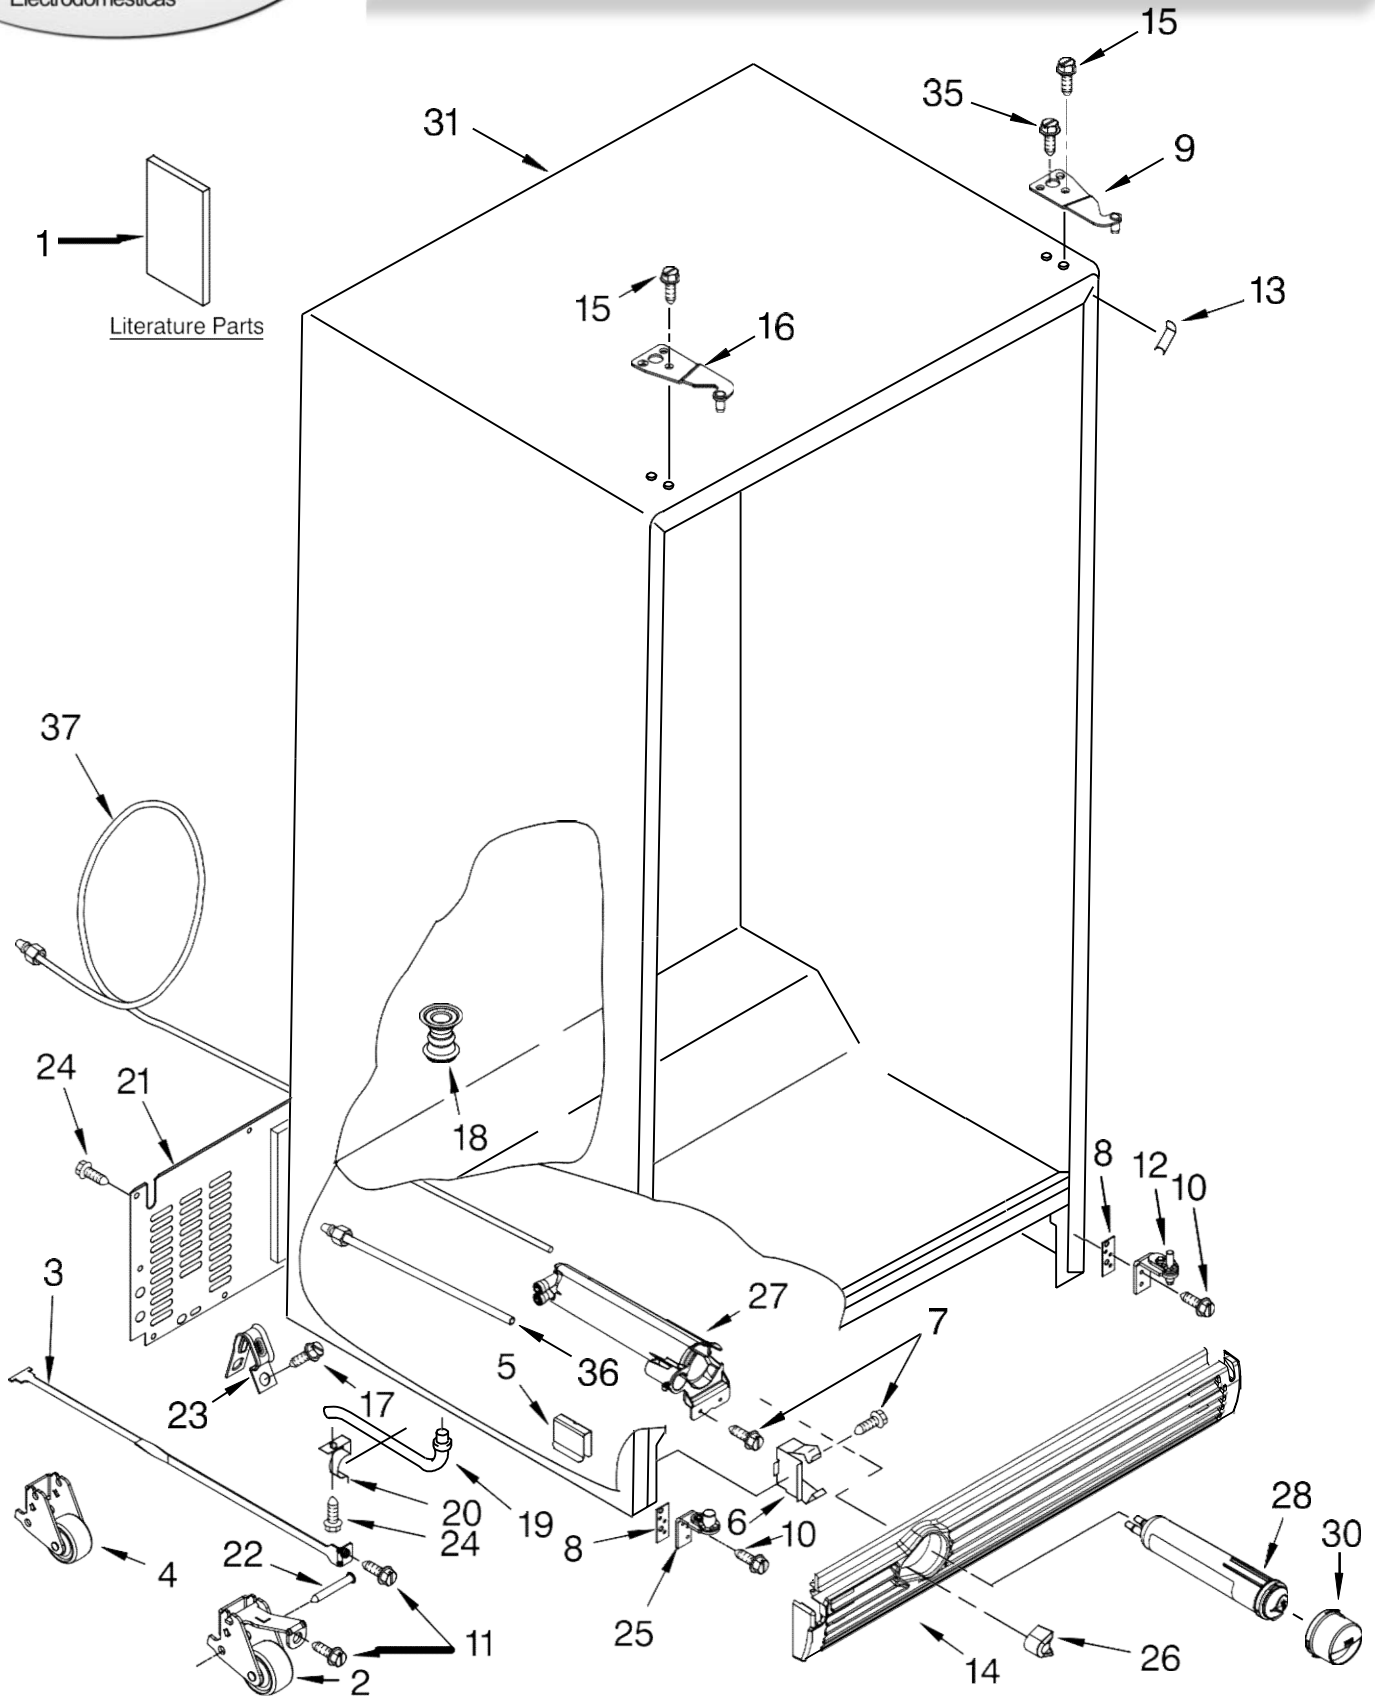

REFRIGERADOR KSCS25IN

FOR ORDERING INFORMATION REFER TO PARTS PRICE LIST