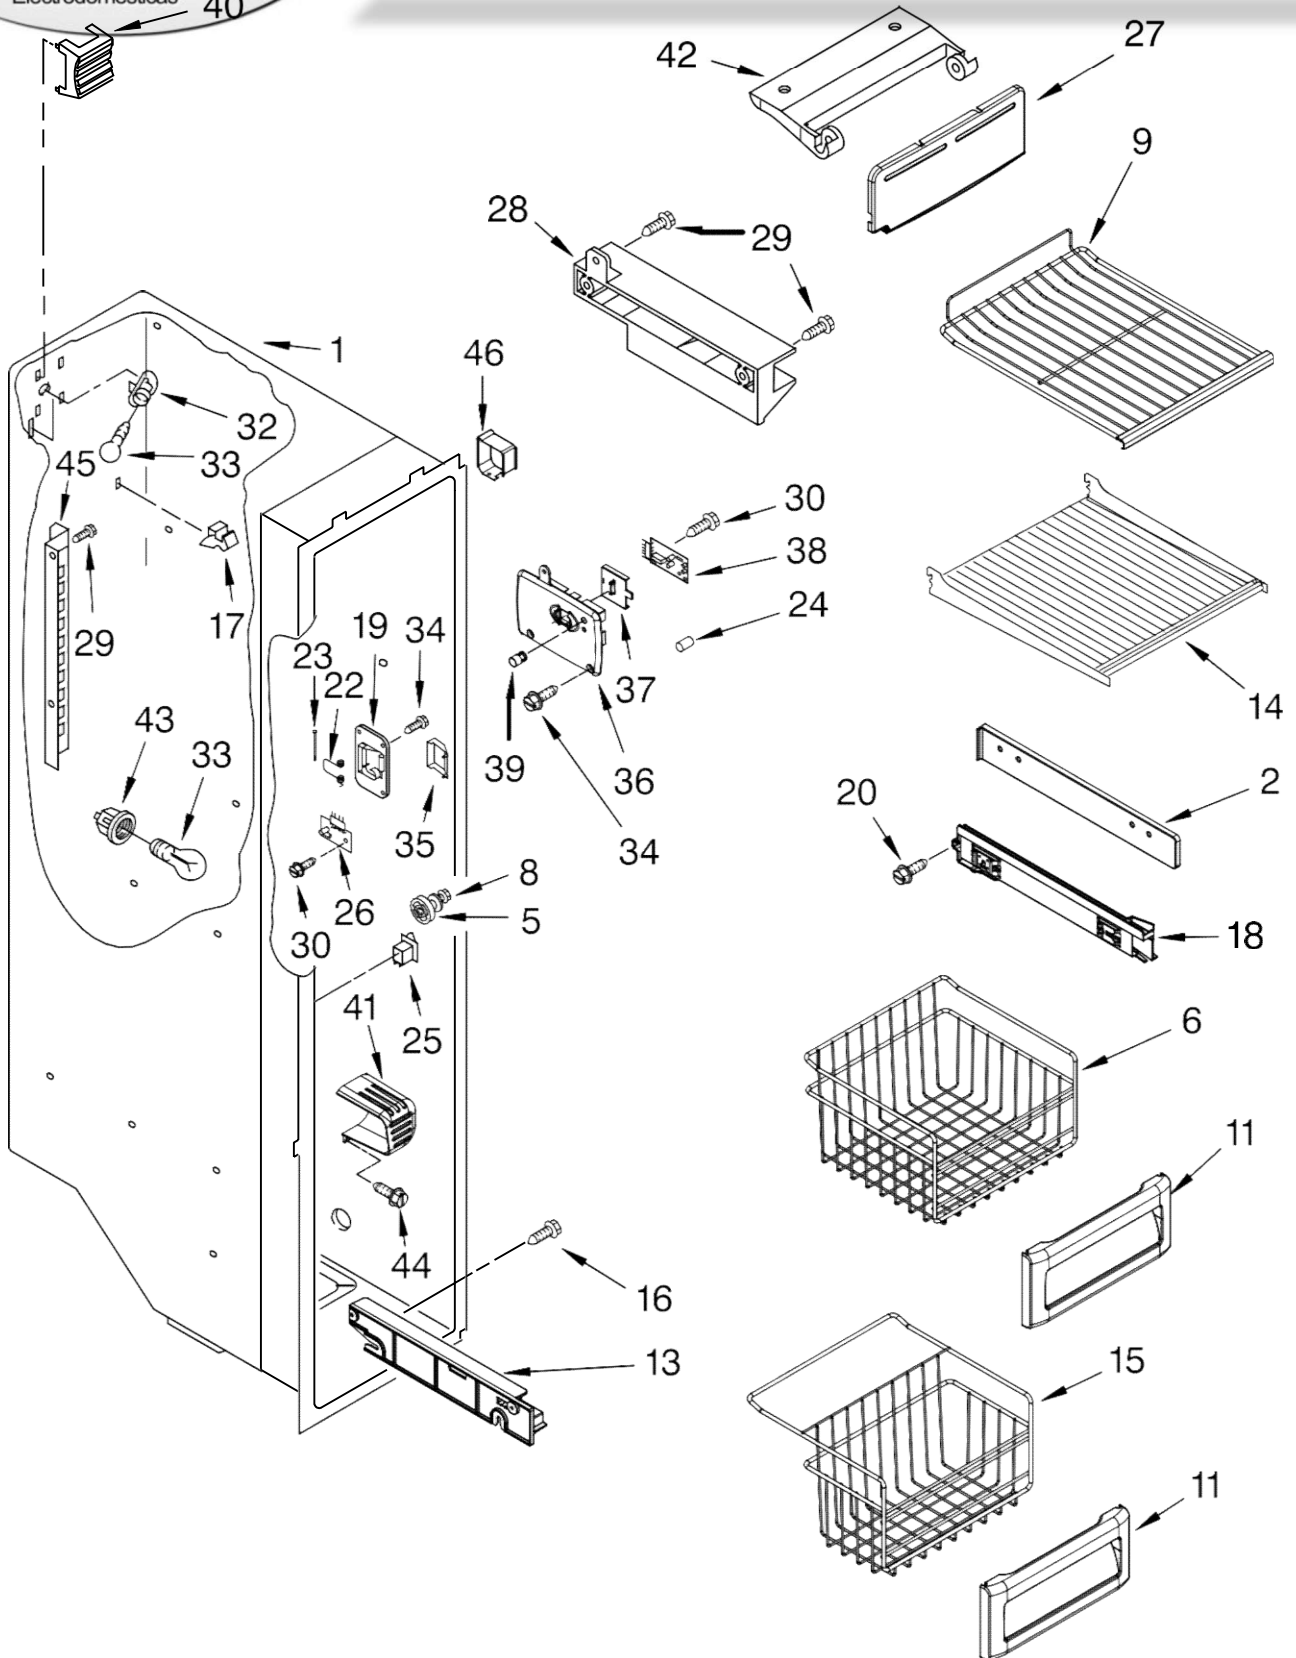

REFRIGERADOR KSCS25IN

FOR ORDERING INFORMATION REFER TO PARTS PRICE LIST

REFRIGERADOR KSCS25IN

FREEZER LINER PARTS

For Models: KSCS25INWH00, KSCS25INBT00, KSCS25INBL00, KSCS25INSS00
(White) (Biscuit) (Black) (Stainless Steel)

Illus. No.	Part No.	DESCRIPTION
1		Liner (Not A Serviceable Part)
2	2223777	Spacer, Slide (2)
5	2196483	Stud Assembly
6	2223691	Basket, Deep (2)
8	8281158	Screw
9	2223500	Shelf Assembly, Cantilever (2)
11	2224053	Front, Basket
13		Shelf Track
	2223787	Right Side
	2223788	Left Side
14	2223681	Shelf, Fixed
15	2223694	Basket, Lower
16	3400893	Screw
17	842534	Clip, Air Duct
18		Glide Assembly, Basket (2)
	2301544	Right Side
	2301545	Left Side
19	2259487	Cover, Emitter
20	8534064	Screw
22	2198635	Spring
23	2198634	Pin
24	2198665	Tube, P.C. Board
25	1115373	Switch, Rocker Arm
26	2220398	P.C. Board Emitter
27	2224125	Cover, Ice Maker
28		Slide, Ice Maker Mounting
	2212321	Right Side
	2306900	Left Side
29	489478	Screw
30	489214	Screw
32	2162085	Light Socket
33	2255743	Light Bulb
34	8281185	Screw
35	2198633	Flipper
36	2255561	Cover, Receiver
37	2301340	Slide, Ice Maker Shut Off
38	2255114	P.C. Board, Receiver
39	2198643	Lens
40	2198589	Light Shield
41	2212340	Light Lens
42	2198641	Bracket, Ice Maker Cover
43	2155597	Socket, Light
44	3400893	Screw
45		Ladder
	2223414	Left Side
	2223415	Right Side
46	2303378	Shield, Wiring