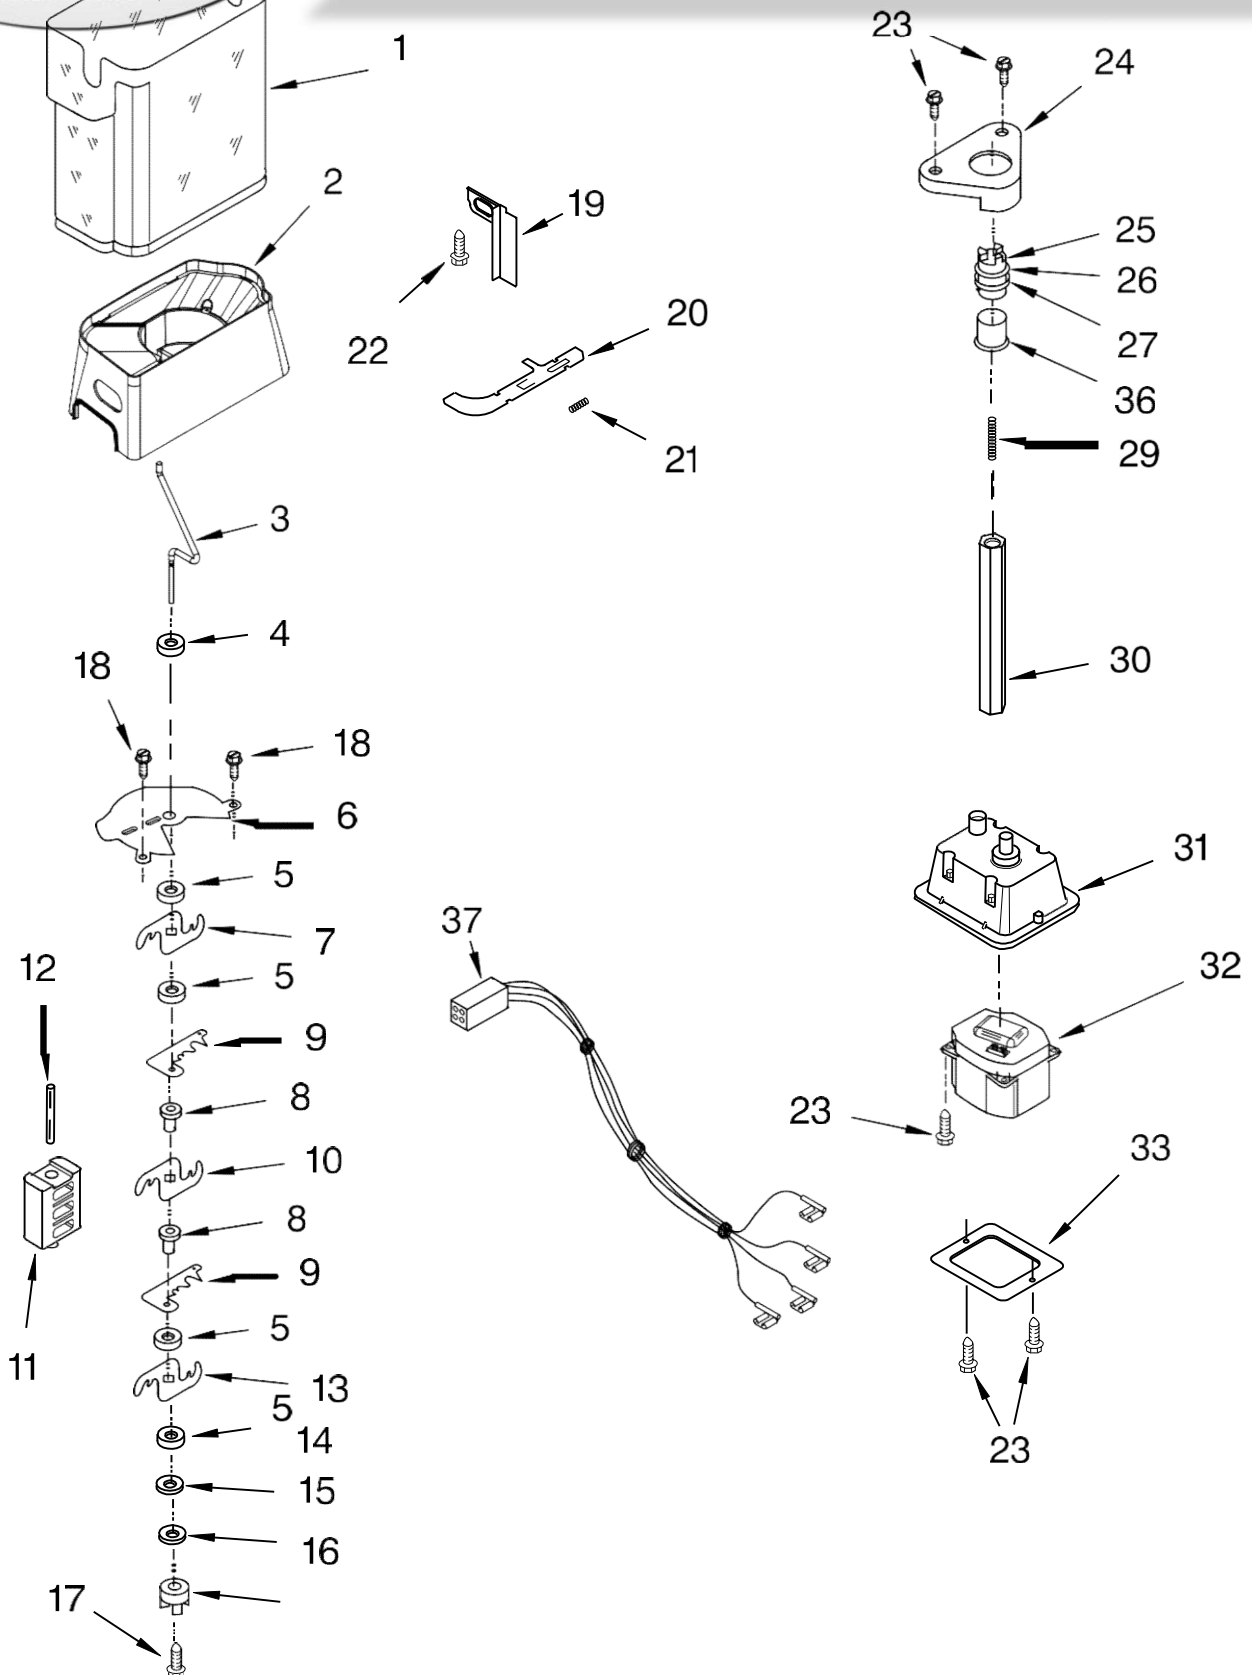

REFRIGERADOR KSCS25IN

FOR ORDERING INFORMATION REFER TO PARTS PRICE LIST

REFRIGERADOR KSCS25IN

MOTOR AND ICE CONTAINER PARTS

For Models: KSCS25INWH00, KSCS25INBT00, KSCS25INBL00, KSCS25INSS00
(White) (Biscuit) (Black) (Stainless Steel)

Illus. No.	Part No.	DESCRIPTION
1	2223317	Ice Bin
2	2255580	Crusher Bin
3	2258222	Auger
4	2258220	Washer
5	1119007	Spacer, Flat (4)
6	2255460	Cover, Crusher
7	2257024	Blade, Rotary
8	1119005	Spacer, Step (2)
9	2257020	Blade, Fixed
10	2257023	Blade, Rotary
11	2198602	Block, Blade
12	489229	Roll Pin
13	2257022	Blade, Rotary
14	489235	Washer, Plain
15	2198661	Washer, Coupling
16	2220457	Coupling
17	8281164	Screw
18	3400065	Screw
19	2301345	Button, Bin
20	2212371	Latch, Bin
21	2198608	Spring, Latch
22	2198671	Screw
23	8281163	Screw
24	2212369	Holder
25	2220458	Coupling, Bottom
26	2198628	Seal
27	2212370	Washer
29	2198607	Spring
30	999536	Drive Shaft
31	2256154	Enclosure, Motor
32	2252130	Dispenser, Motor
33	2212305	Cover
36	2212365	Sleeve, Coupling
37	2187725	Wire Harness, IDI Motor
100	2258250	Ice Container (Complete)