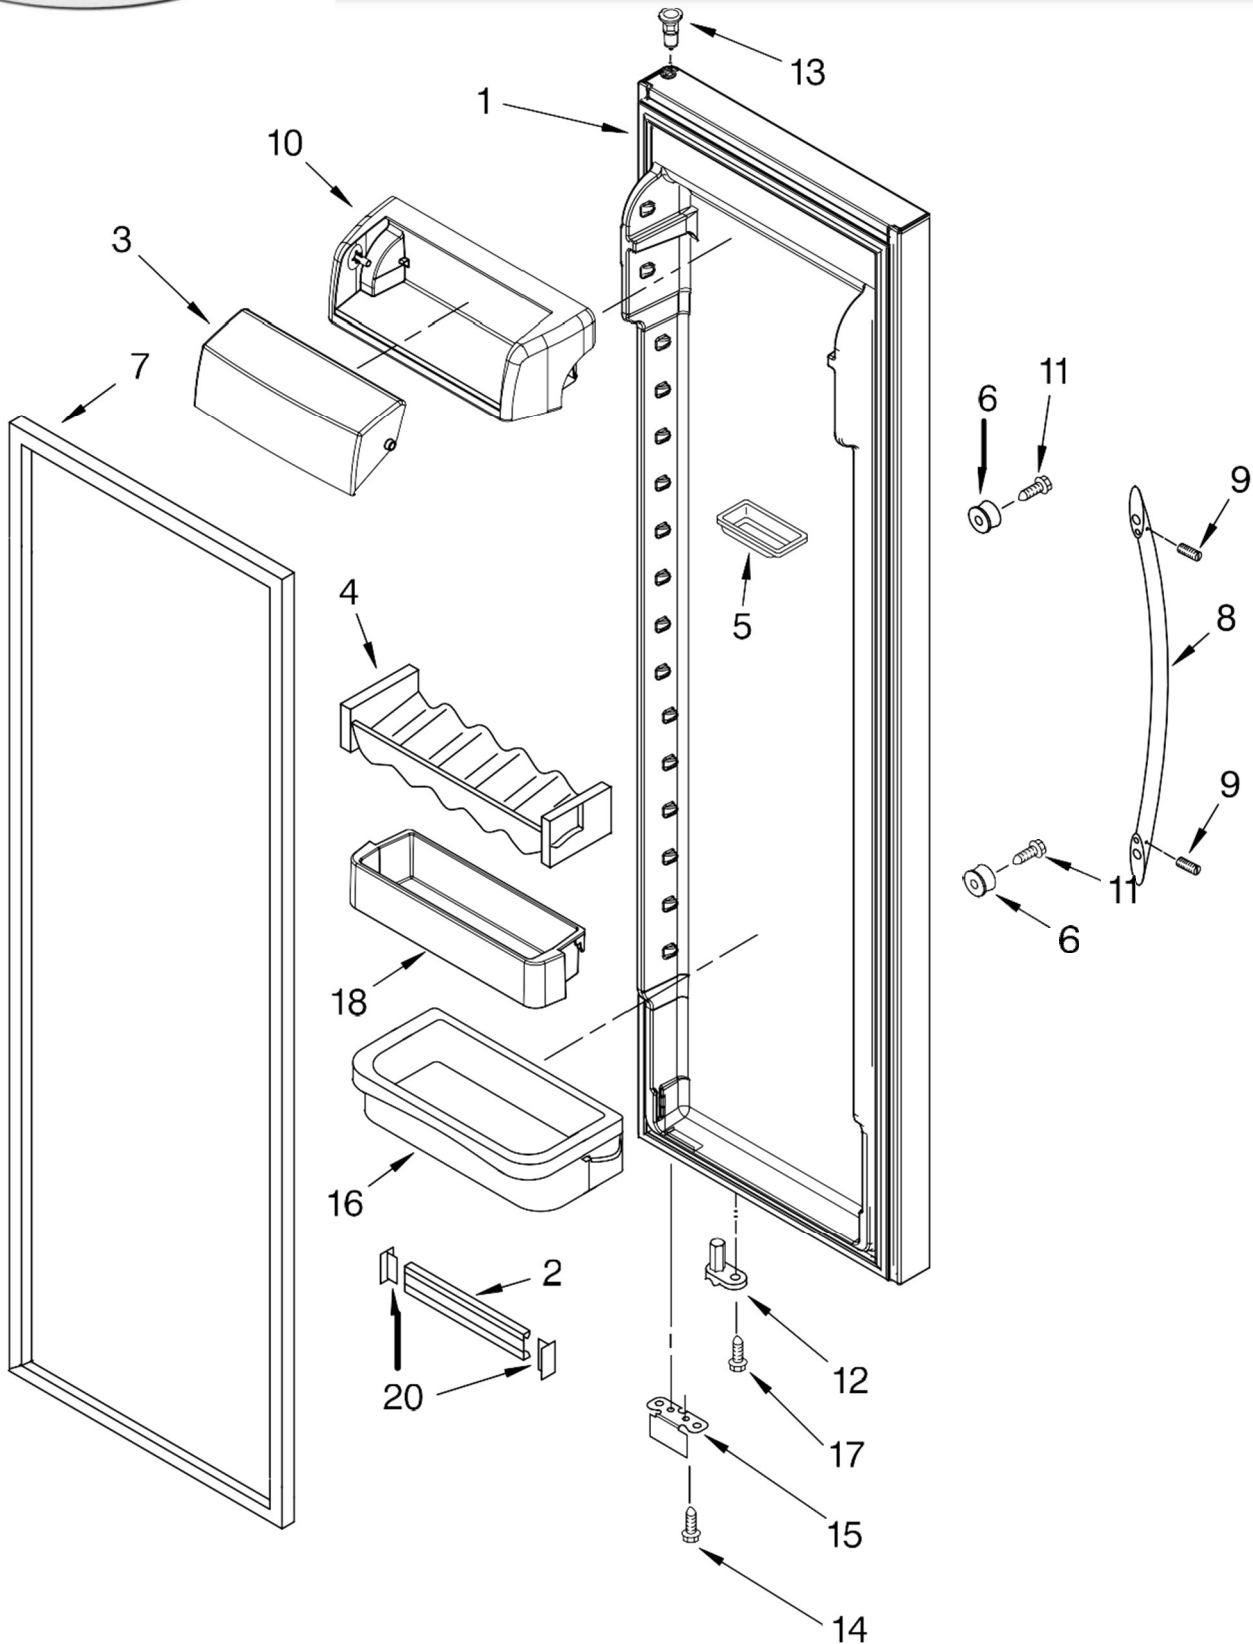

REFRIGERADOR KSCS25IN

MOTOR AND ICE CONTAINER PARTS

For Models: KSCS25INWH00, KSCS25INBT00, KSCS25INBL00, KSCS25INSS00
(White) (Biscuit) (Black) (Stainless Steel)

Illus. No.	Part No.	DESCRIPTION
1	2223317	Ice Bin
2	2255580	Crusher Bin
3	2258222	Auger
4	2258220	Washer
5	1119007	Spacer, Flat (4)
6	2255460	Cover, Crusher
7	2257024	Blade, Rotary
8	1119005	Spacer, Step (2)
9	2257020	Blade, Fixed
10	2257023	Blade, Rotary
11	2198602	Block, Blade
12	489229	Roll Pin
13	2257022	Blade, Rotary
14	489235	Washer, Plain
15	2198661	Washer, Coupling
16	2220457	Coupling
17	8281164	Screw
18	3400065	Screw
19	2301345	Button, Bin
20	2212371	Latch, Bin
21	2198608	Spring, Latch
22	2198671	Screw
23	8281163	Screw
24	2212369	Holder
25	2220458	Coupling, Bottom
26	2198628	Seal
27	2212370	Washer
29	2198607	Spring
30	999536	Drive Shaft
31	2256154	Enclosure, Motor
32	2252130	Dispenser, Motor
33	2212305	Cover
36	2212365	Sleeve, Coupling
37	2187725	Wire Harness, IDI Motor
100	2258250	Ice Container (Complete)

REFRIGERADOR KSCS25IN

FOR ORDERING INFORMATION REFER TO PARTS PRICE LIST