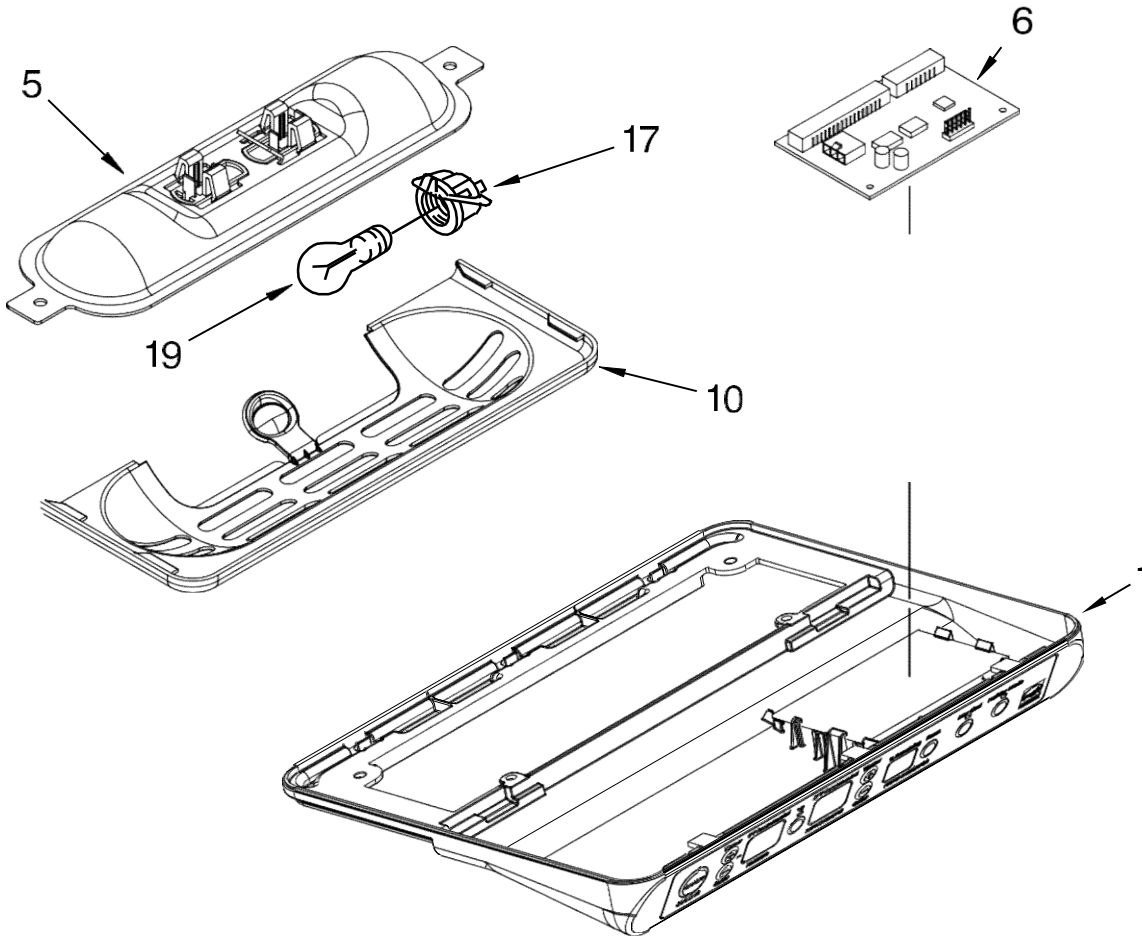

REFRIGERADOR KSCS25IN

CONTROL PARTS

For Models: KSCS25INWH00, KSCS25INBT00, KSCS25INBL00, KSCS25INSS00
(White) (Biscuit) (Black) (Stainless Steel)

Illus. No.	Part No.	DESCRIPTION
1	2306989	Control Box (Includes #6)
5	2223882	Heat Shield Asm (Includes #17)
6	2307037	Control Board Asm
10	2223506	Light Lens, Control Box
17	2223857	Light Socket
19	2223678	Light Bulb