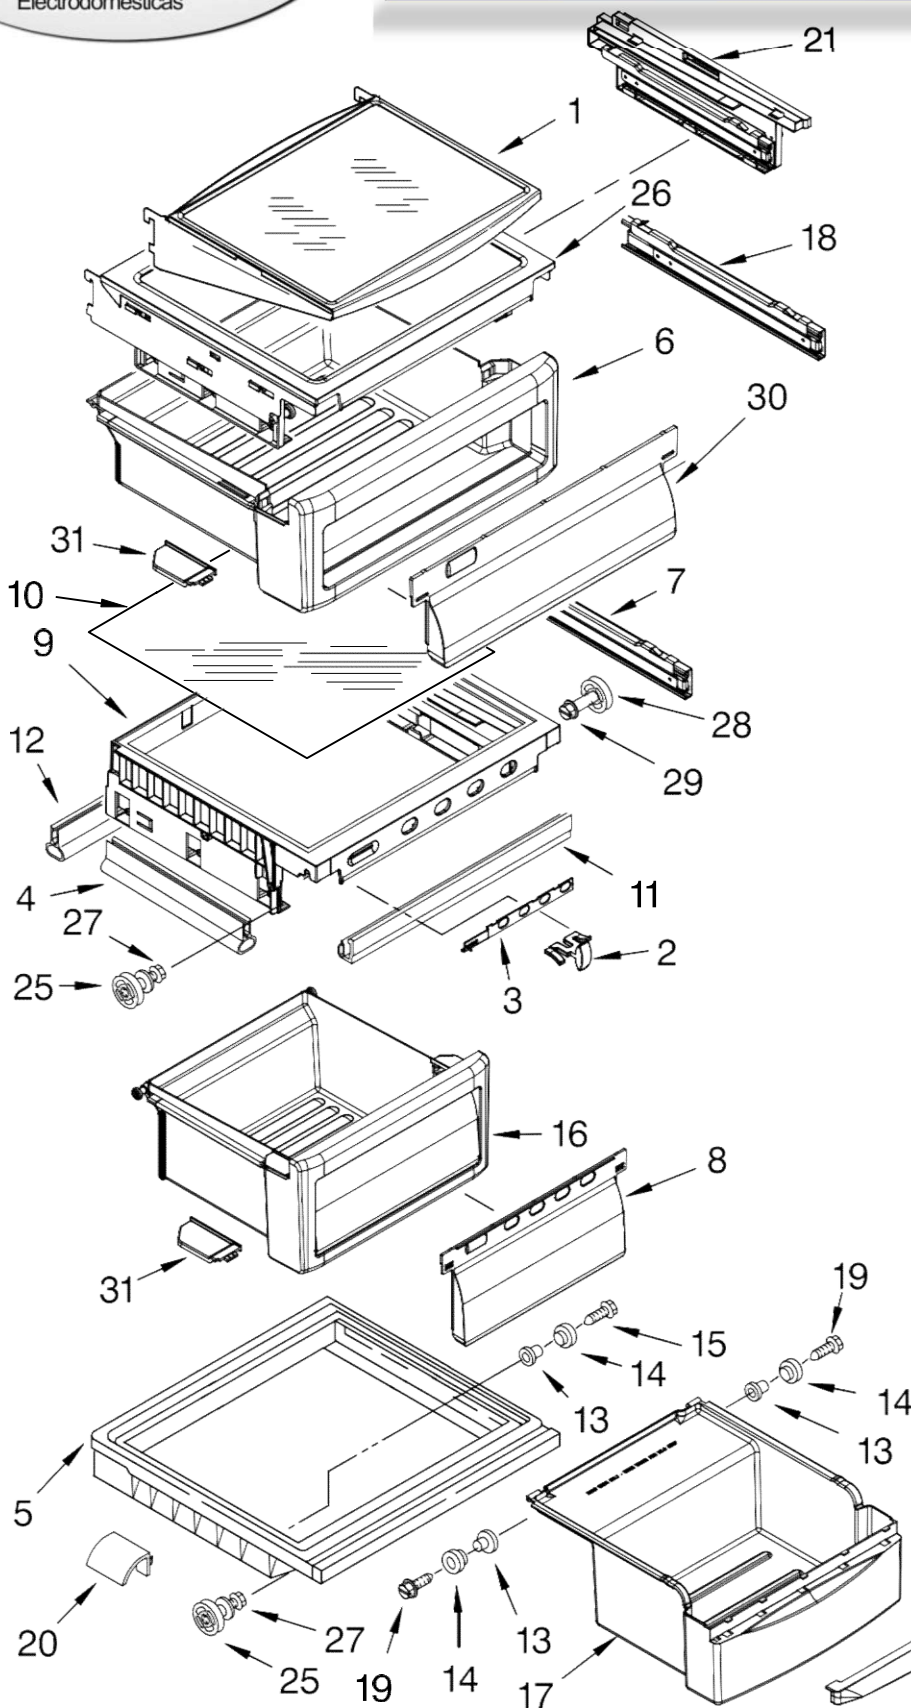

REFRIGERADOR KSCS25IN

Illus. No.	Part No.	DESCRIPTION
1		Liner (Not A Serviceable Part)
2	2224121	Escutcheon, Meat Pan Control
3	2224123	Slide, Meat Pan Control
6	1118894	Switch, Rocker Arm
7	2188820	Thermistor
9	2223456	Ladder, Shelf (2)
10	2301234	Housing, Door Control
11	489084	Screw
13	2301235	Slide, Door Control
14	2171846	Release Valve
15	2209204	Clip, Thermistor
16	2179404K	Rack, Wine & Egg
17	1116793	Cover, Thermistor
18	489478	Screw
19	2304597	Gasket, Air Baffle
20	2223403	Cover, Air Baffle Assembly
24	2224076	Air Diffuser
25	2220377	Air Baffle Socket
29	2162085	Socket
31	2223876	Reservoir
32	2205813	Strap
33	2255743	Light Bulb
34	2223663	Light Lens
37	488280	Screw

FOR ORDERING INFORMATION REFER TO PARTS PRICE LIST

REFRIGERADOR KSCS25IN

Illus. No.	Part No.	DESCRIPTION
1	2224061	Shelf Assembly, Cantilever (2)
2	2301025	Button, Humidity
3	2301026	Slide, Humidity
4	2301117	Gasket, Side (2)
5	2203027	Cover, Meat Pan (Includes Items 13, 14, 15 & 20)
6	2301023	Snack Pan (Includes 30 & 31)
7		Glide Assembly, Crisper Pan
	2301548	Right Side
	2301549	Left Side
8	2301001	Window, Crisper Pan
9	2301567	Cover, Crisper (Includes 2, 3, 4, 11, 12, 13, 14 & 19)
10	2301027	Glass, Cover
11	2301116	Gasket (Front)
12	2301115	Gasket (Rear)
13	2174478	Eyelet, Roller
14	2188212	Roller
15	489211	Screw
16	2301031	Crisper Pan (Includes 8, 13, 14, 19 & 31)
17	2223790	Meat Pan (Includes 13, 14, 19 & 22)
18		Glide Assembly, Snack Pan
	2301550	Right Side
	2301551	Left Side
19	489261	Screw
20	2223487	Deflector
21		Support Assembly
	2301569	Right Side
	2301570	Left Side
22	2203031	Handle
25	2196485	Stud Assembly
26	2301566	Shelf, Snack Pan
27	3400894	Screw
28	2196483	Stud Assembly
29	8281158	Screw
30	2301006	Window, Snack Pan
31		Cap, Snack Pan
	2301016	Right Side
	2301017	Left Side