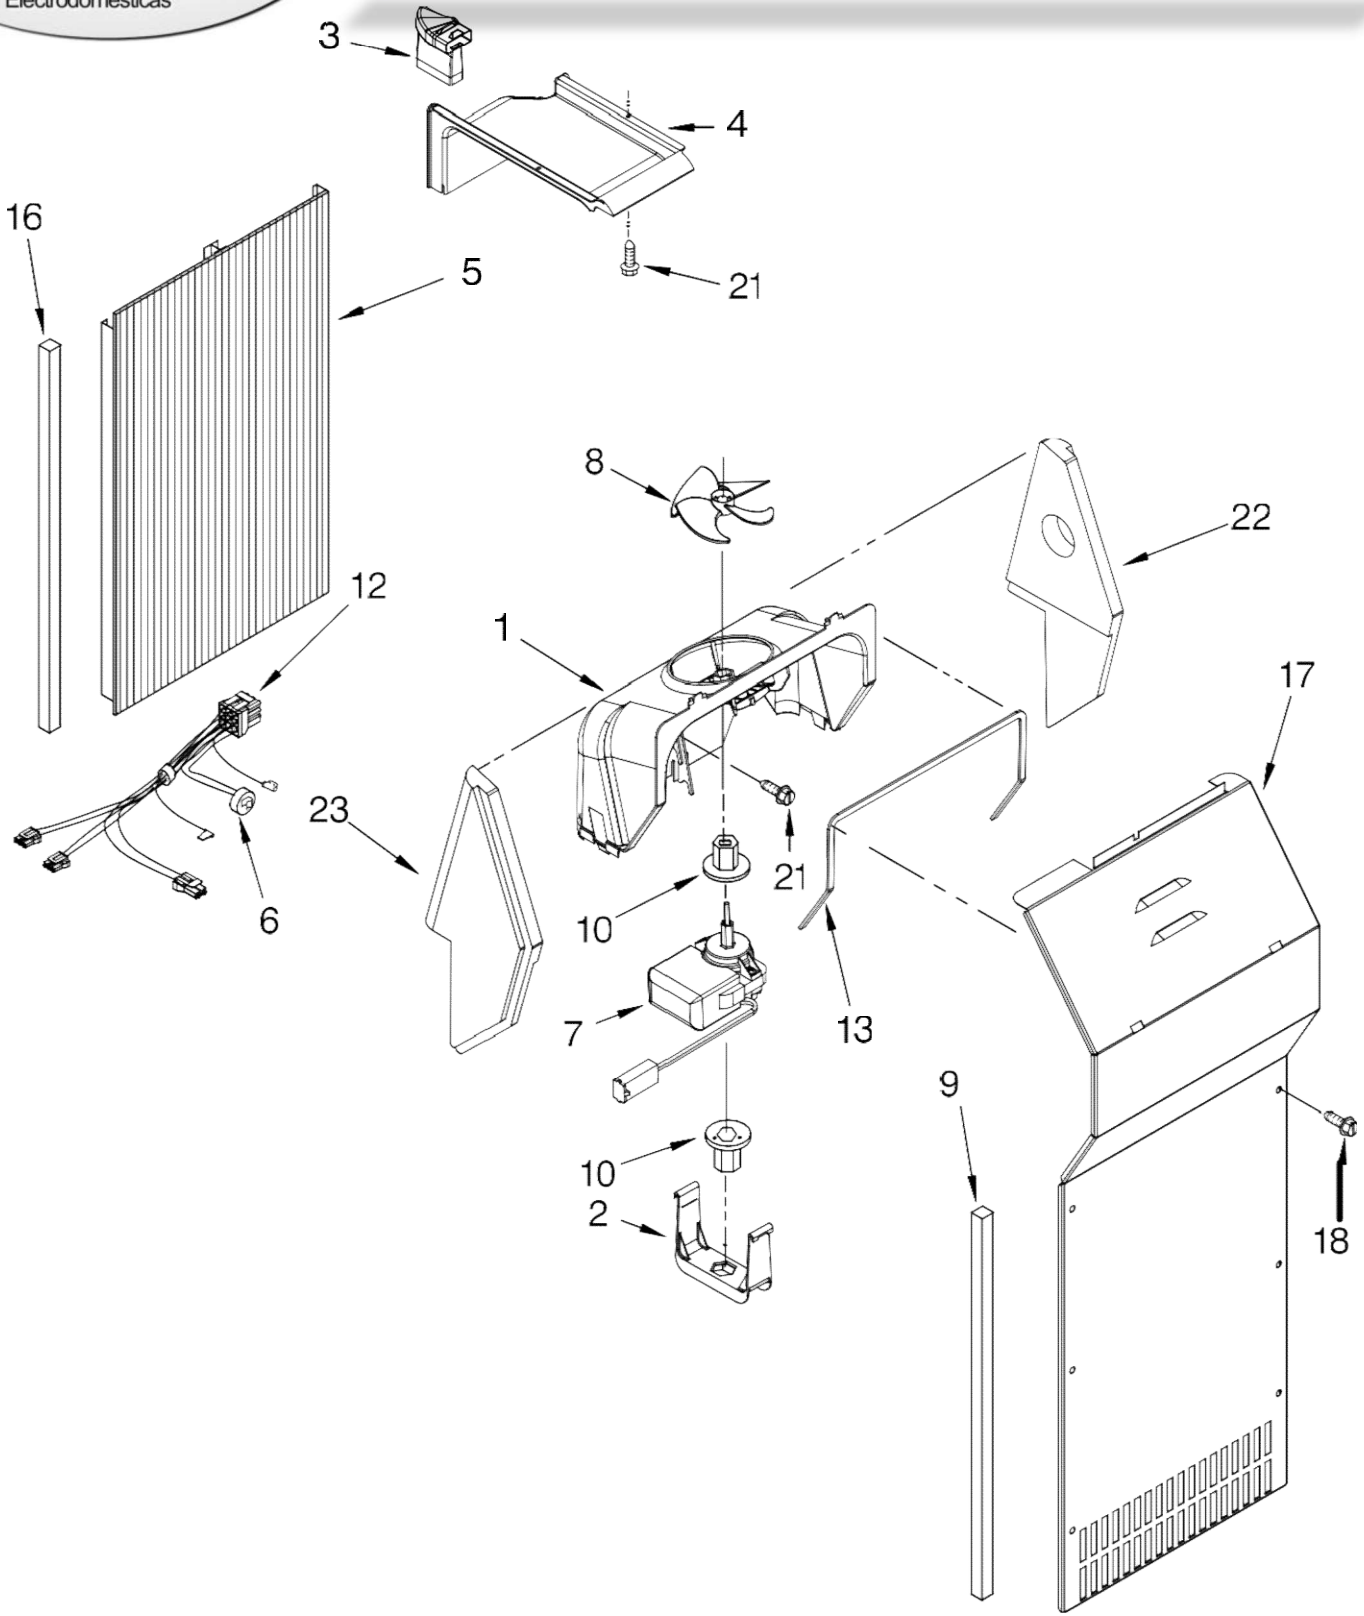

REFRIGERADOR KSCS25IN

DISPENSER FRONT PARTS

For Models: KSCS25INWH00, KSCS25INBT00, KSCS25INBL00, KSCS25INSS00
(White) (Biscuit) (Black) (Stainless Steel)

Illus. No.	Part No.	DESCRIPTION
1		Housing, Dispenser (Not Serviced)
2	3196537	Screw
3	2194719	Retainer, Levers
4	2180209	Spring, Torsion
5	2196195	Pin
6	2180353	Door, Ice
7	2304355	Door Mechanism Assembly
8	2205686	Mechanism Delay
9		Grille, Overflow
	2206670W	White
	2206670T	Biscuit
	2206670B	Black
10	2221562	Water Fitting Assembly (Includes Water Tube)
11		Lever, Ice Dispenser
	2259396W	White
	2259396T	Biscuit
	2259396SB	Black
12	2180224	Guide, Ice
13	2305571	Gasket
15	2306938	Bracket, Control
17		Lever, Water Dispenser
	2259395W	White
	2259395T	Biscuit
	2259395SB	Black
19		Overlay, Front Cover (Not Available, Order #23)
20		LED Display (Not Available, Order #23)
21		Front Cover, Housing (Not Available, Order #23)
22	489000	Screw
23		Front Cover Assembly (Includes Items 13, 19, 20 & 21)
	2224064W	White
	2224064T	Biscuit
	2224064B	Black
24	2304673	Bracket, Dispenser
25	2195051	Strain Relief
26	3400065	Screw
27	2252127	Sleeve, Mechanism

REFRIGERADOR KSCS25IN

FOR ORDERING INFORMATION REFER TO PARTS PRICE LIST