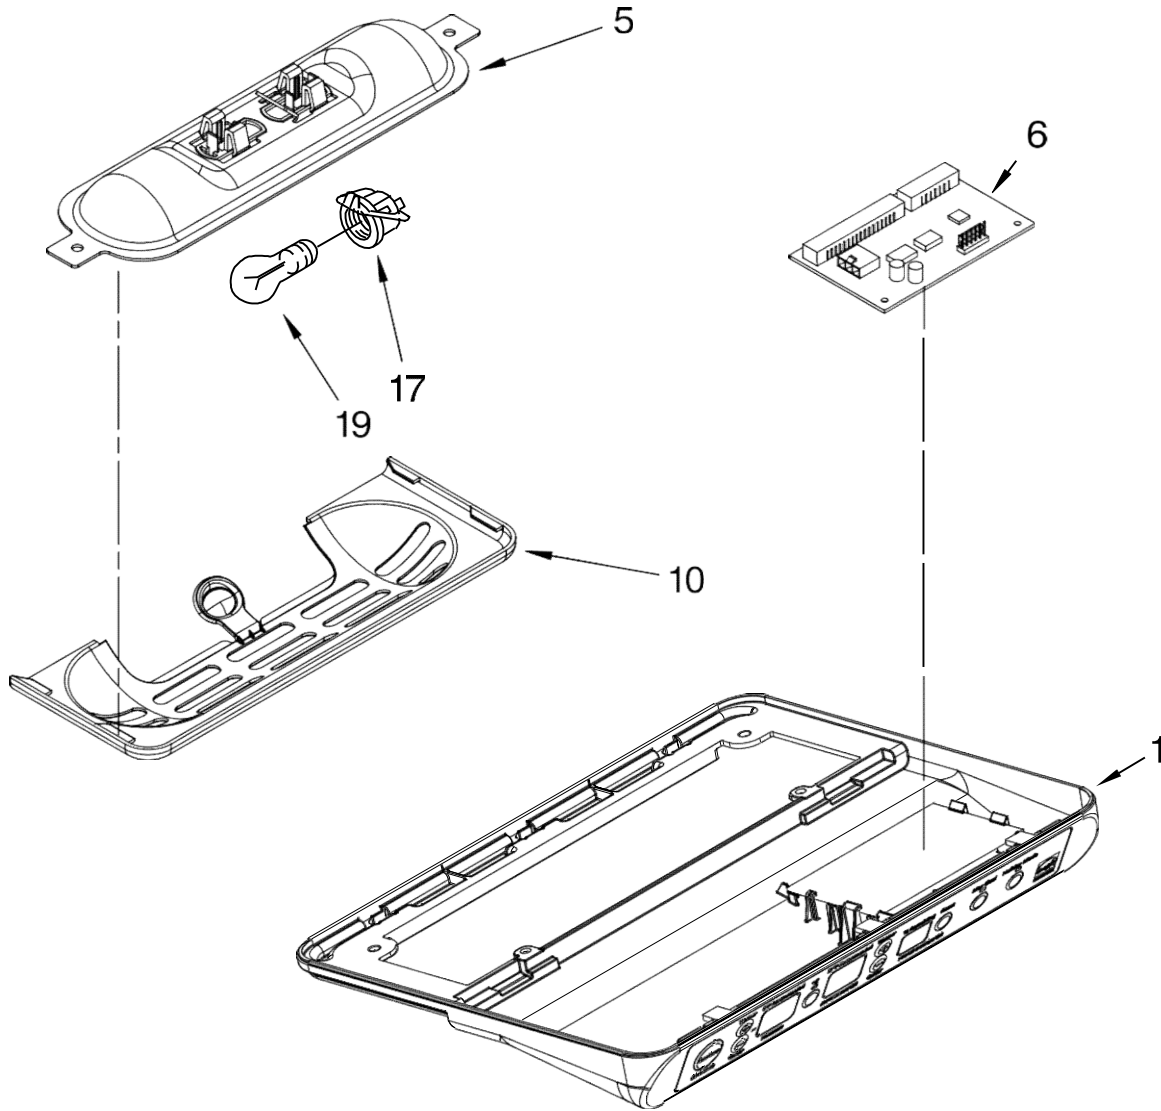

REFRIGERADOR KSCS25IN

CONTROL PARTS

For Models: KSCS25INWH02, KSCS25INBT02, KSCS25INBL02, KSCS25INSS02, KSCS25INMS02
(White) (Biscuit) (Black) (Stainless Steel) (Monochromatic Stainless)

Illus. No.	Part No.	DESCRIPTION
1	2319753	Control Box (Includes #6)
5	2223882	Heat Shield Asm (Includes #17)
6	2307037	Control Board Asm
10	2223506	Light Lens, Control Box
17	2223857	Light Socket
19	2223678	Light Bulb

FOR ORDERING INFORMATION REFER TO PARTS PRICE LIST