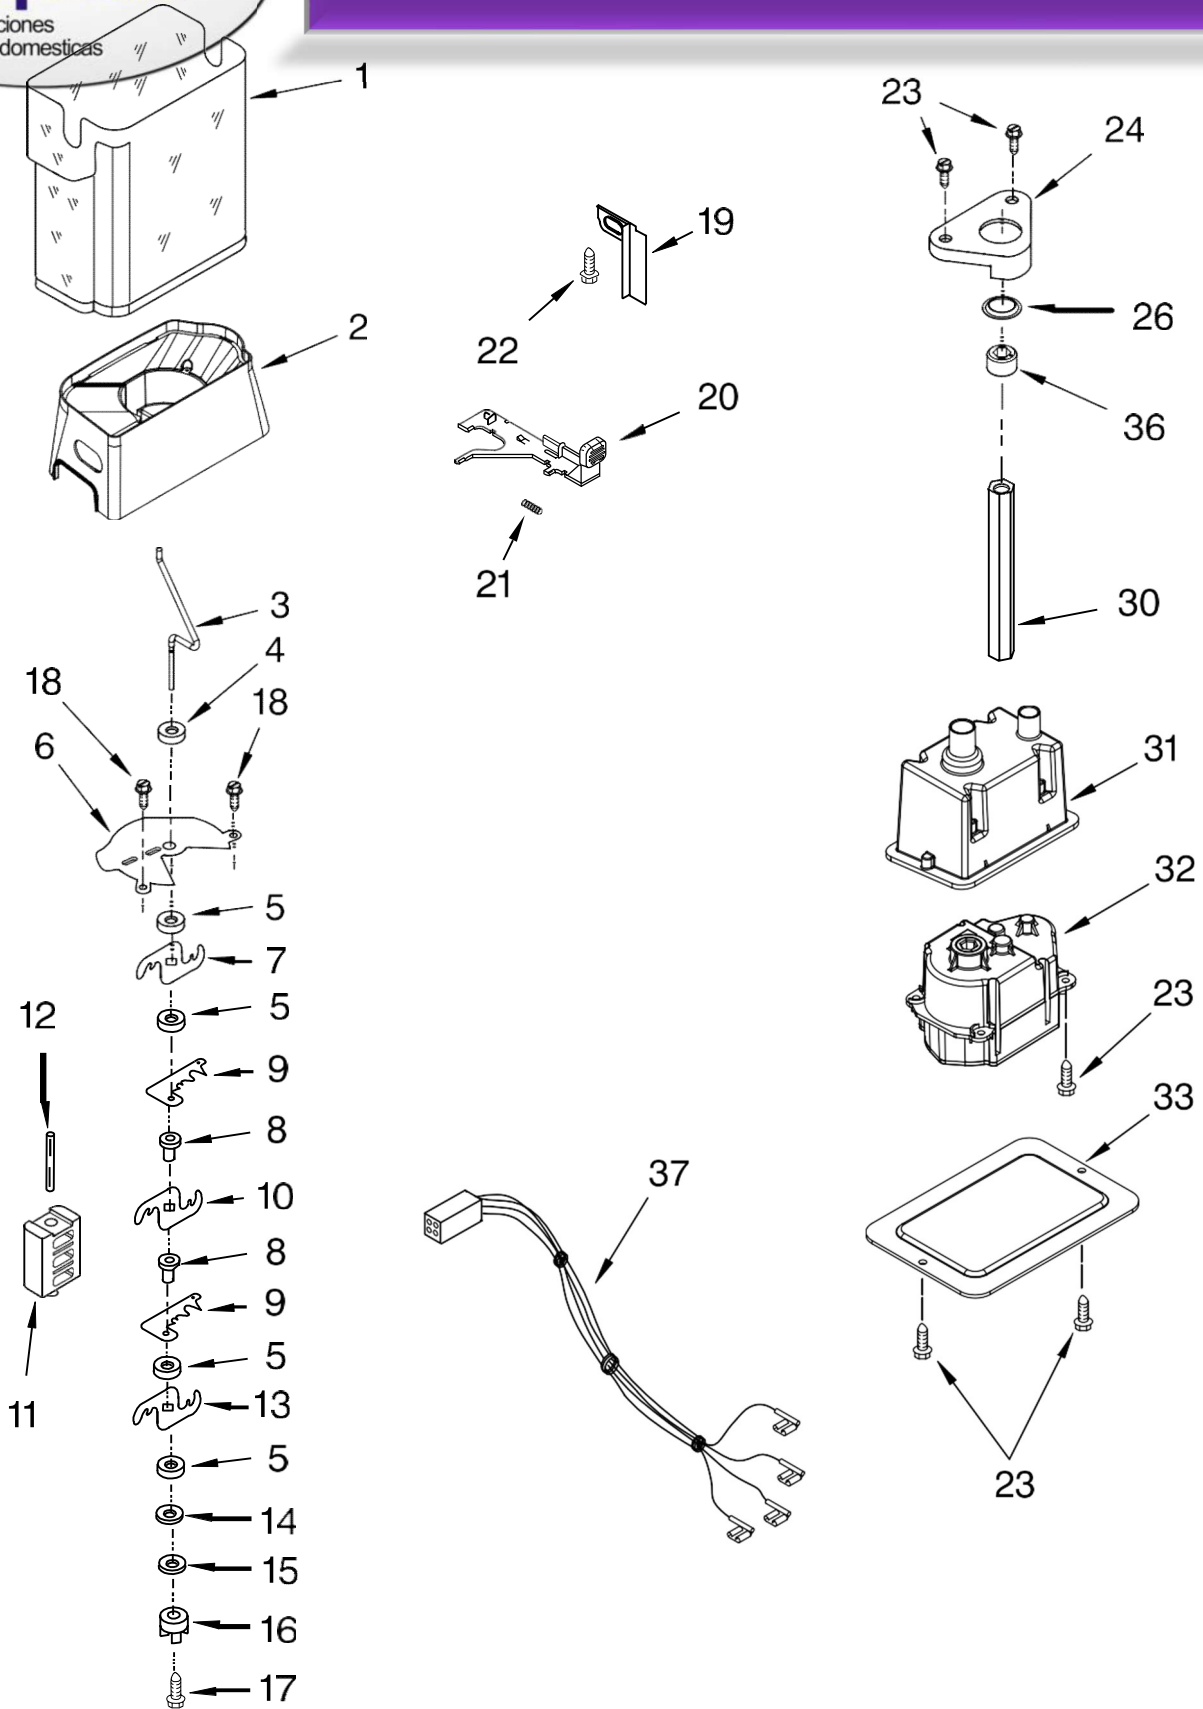

REFRIGERADOR KSCS25IN

FOR ORDERING INFORMATION REFER TO PARTS PRICE LIST

REFRIGERADOR KSCS25IN

MOTOR AND ICE CONTAINER PARTS

For Models: KSCS25INWH02, KSCS25INBT02, KSCS25INBL02, KSCS25INSS02, KSCS25INMS02

(White) (Biscuit) (Black) (Stainless Steel) (Monochromatic Stainless)

Illus. No.	Part No.	DESCRIPTION
1	2223317	Ice Bin
2	2255580	Crusher Bin
3	2258222	Auger
4	2258220	Washer
5	1119007	Spacer, Flat (4)
6	2255460	Cover, Crusher
7	2257024	Blade, Rotary
8	1119005	Spacer, Step (2)
9	2257020	Blade, Fixed
10	2257023	Blade, Rotary
11	2198602	Block, Blade
12	489229	Roll Pin
13	2257022	Blade, Rotary
14	489235	Washer, Plain
15	2198661	Washer, Coupling
16	2188918	Coupling
17	8281164	Screw
18	3400065	Screw
19	2301345	Button, Bin
20	2212371	Latch, Bin
21	2198608	Spring, Latch
22	2198671	Screw
23	8281163	Screw
24	2188919	Holder
26	2198628	Seal
30	2188916	Drive Shaft
31	2256154	Enclosure, Motor
32	2315547	Dispenser, Motor
33	2212305	Cover
36	2315559	Sleeve, Coupling
37	2187725	Wire Harness, IDI Motor
100	2315952	Ice Container (Complete)