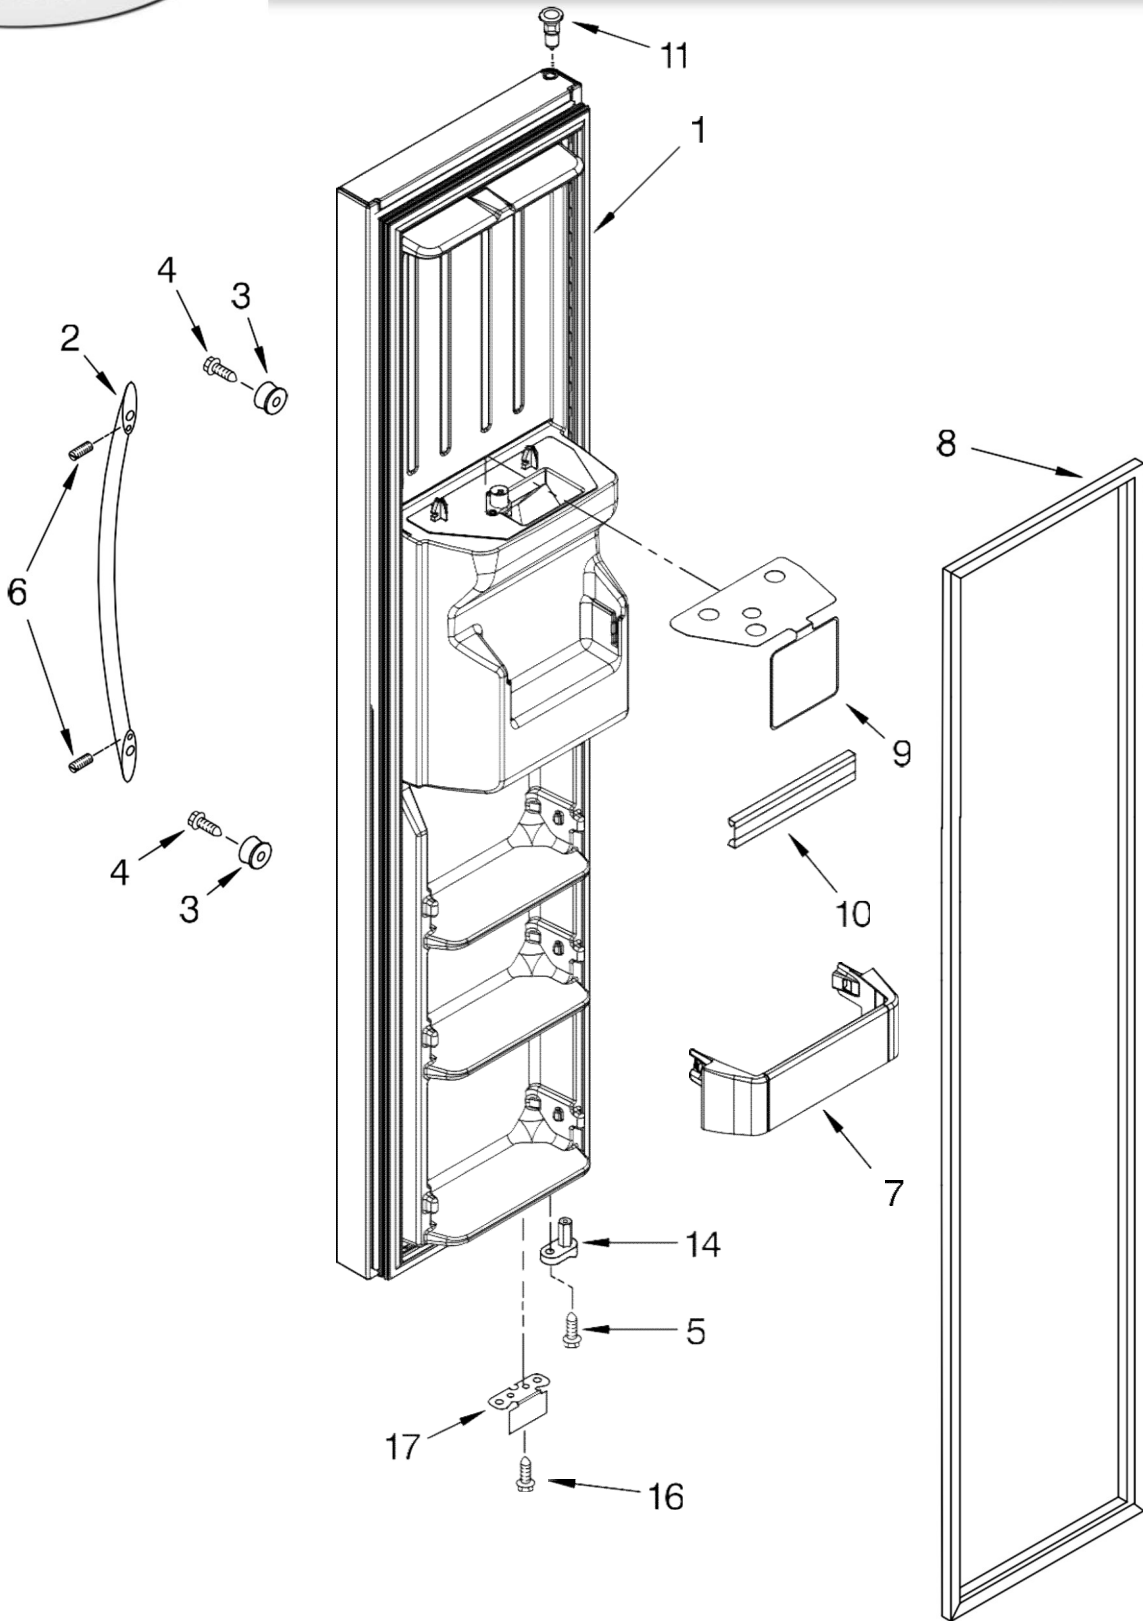

REFRIGERADOR KSCS25IN

REFRIGERATOR DOOR PARTS

For Models: KSCS25INWH02, KSCS25INBT02, KSCS25INBL02, KSCS25INSS02, KSCS25INMS02
(White) (Biscuit) (Black) (Stainless Steel) (Monochromatic Stainless)

Illus. No.	Part No.	DESCRIPTION
1		Refrigerator Door (Includes #7)
	2307198W	White
	2307198T	Biscuit
	2307198B	Black
	2307198S	Stainless Steel
	2307198SU	Monochromatic Stainless
2	2203087K	Trim, Shelf
3	2255421	Dairy Door
4	2223883	Caddy, Can
5	2165792K	Butter Dish
6	2219698	Stud, Handle
7		Door Gasket, Magnetic
	2223326	Mist Beige
	2223909	Black
8		Handle (Includes #9)
	2304832W	White
	2304832T	Biscuit
	2304832B	Black
	2304832S	Stainless Steel
9	W10010140	Screw
10	2223879	Dairy Compartment
11	488208	Screw
12	2307048	Door Closer, Upper Cam
13		Thimble, Top
	2308050	For White, Black, & Biscuit Models
	2308091	For Stainless Steel and Monochromatic Stainless Models
14	489420	Screw
15		Bracket, Door Stop
	2306940	Chrome
	2306940B	Black
16	2223860	Door Bin (3)
17	3400012	Screw
18	2224173	Door Bin, Shallow
20	2156006K	Plug, Trim

REFRIGERADOR KSCS25IN

FOR ORDERING INFORMATION REFER TO PARTS PRICE LIST