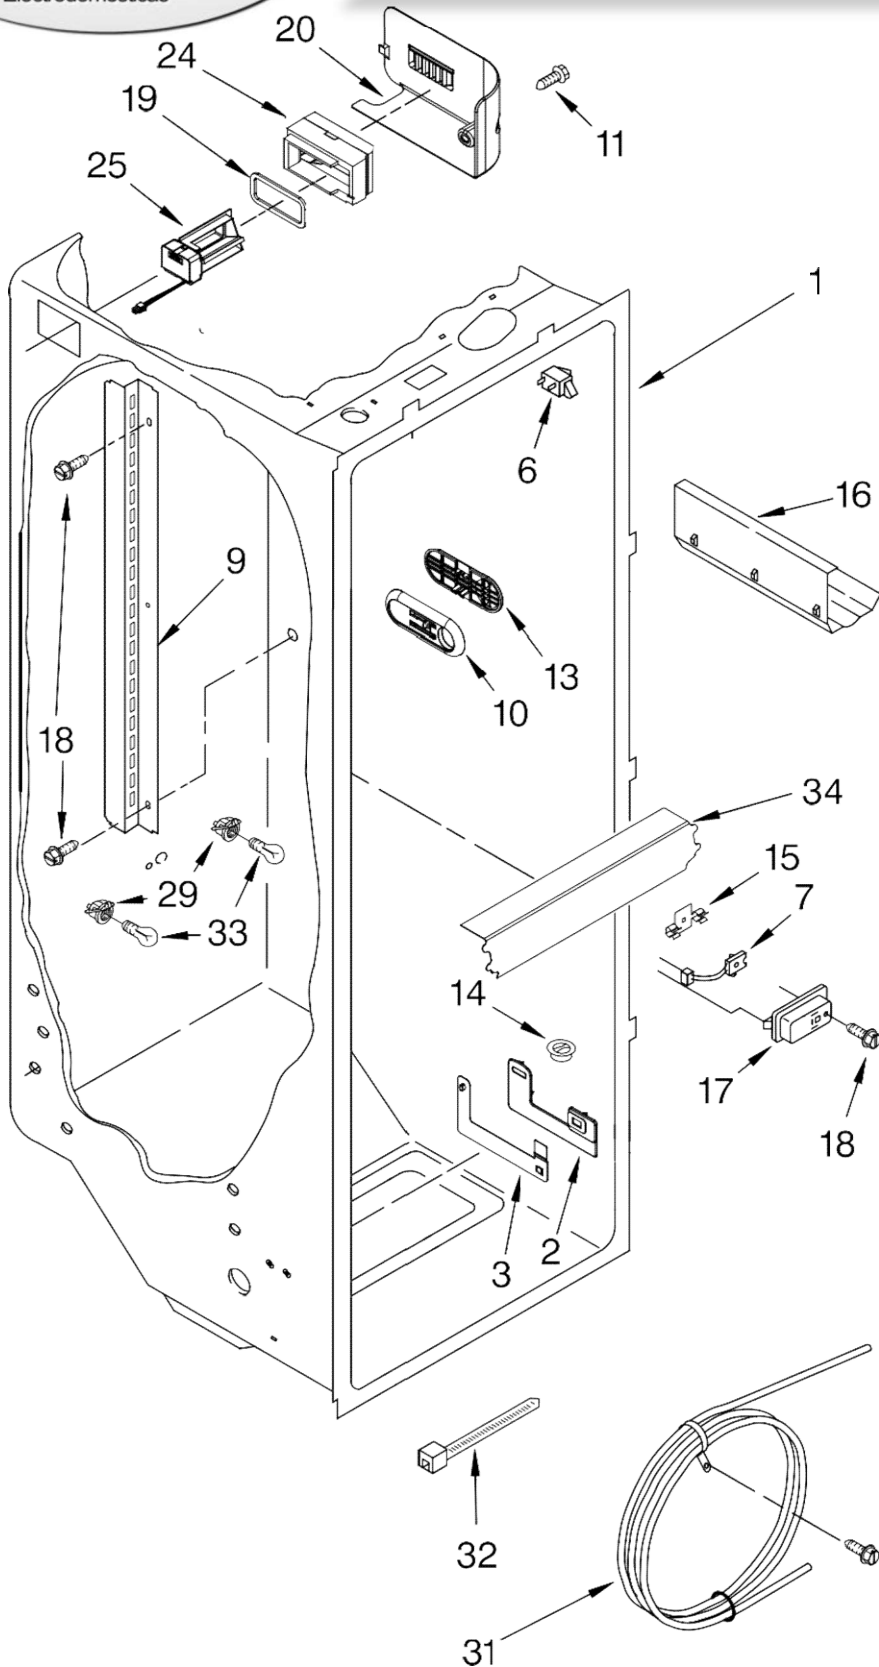

REFRIGERADOR KSCS25IN

CABINET PARTS

For Models: KSCS25INWH02, KSCS25INBT02, KSCS25INBL02, KSCS25INSS02, KSCS25INMS02
(White) (Biscuit) (Black) (Stainless Steel) (Monochromatic Stainless)

Illus. No.	Part No.	DESCRIPTION
1		Literature Parts
	2318583	Use & Care Guide
	2223419	Service & Wiring Sheet
	2223996	Installation Instructions
	2318615	Energy Guide
	2220407	Modular Icemaker Service Sheet
2		Front Roller Asm
	2306950	Left Side
	2306951	Right Side
3	2223263	Strap, Roller
4	2306949	Roller, Rear (2)
5	2223388	Clip, Retainer (4)
6	2155013	Clip, Grille
7	489478	Screw
8	2223545	Shim
9		Hinge Top, RC
	2307008W	White
	2307008T	Biscuit
	2307008B	Black
	2307008AP	Apollo Gray
10	3400113	Screw
11	3400243	Screw

REFRIGERADOR KSCS25IN

Illus. No.	Part No.	DESCRIPTION
1		Liner (Not A Serviceable Part)
2	2224121	Escutcheon, Meat Pan Control
3	2224123	Slide, Meat Pan Control
6	1118894	Switch, Rocker Arm
7	2188820	Thermistor
9	2223456	Ladder, Shelf (2)
10	2301234	Housing, Door Control
11	489084	Screw
13	2301235	Slide, Door Control
14	2171846	Release Valve
15	2209204	Clip, Thermistor
16	2179404K	Rack, Wine & Egg
17	2317105	Cover, Thermistor
18	489478	Screw
19	2304597	Gasket, Air Baffle
20	2223403	Cover, Air Baffle
24	2224076	Air Diffuser Assembly
25	2220377	Air Baffle
29	2162085	Socket
31	2223876	Reservoir
32	2205813	Strap
33	2255743	Light Bulb
34	2223663	Light Lens
37	488280	Screw