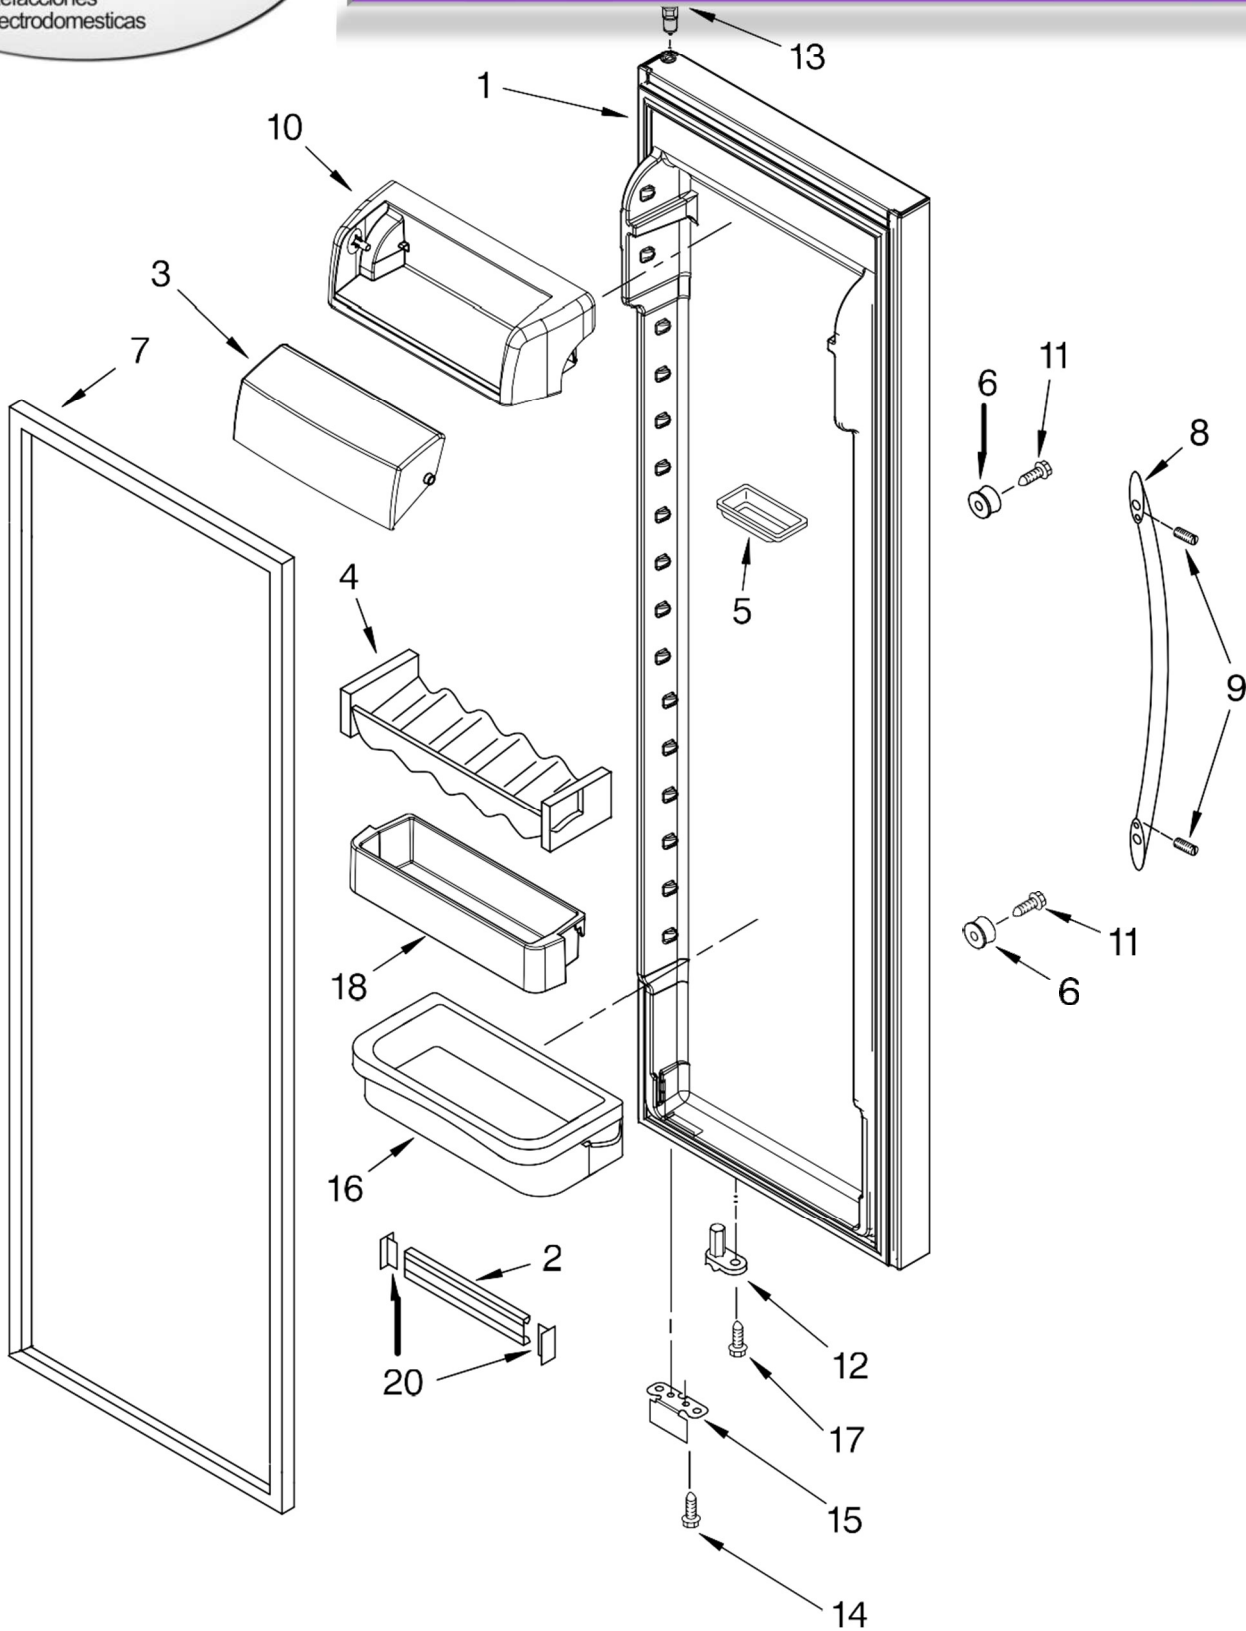

REFRIGERADOR KSCS25IN

FOR ORDERING INFORMATION REFER TO PARTS PRICE LIST

REFRIGERADOR KSCS25IN

REFRIGERATOR DOOR PARTS

For Models: KSCS25INWH02, KSCS25INBT02, KSCS25INBL02, KSCS25INSS02, KSCS25INMS02
(White) (Biscuit) (Black) (Stainless Steel) (Monochromatic Stainless)

Illus. No.	Part No.	DESCRIPTION
1		Refrigerator Door (Includes #7)
	2307198W	White
	2307198T	Biscuit
	2307198B	Black
	2307198S	Stainless Steel
	2307198SU	Monochromatic Stainless
2	2203087K	Trim, Shelf
3	2255421	Dairy Door
4	2223883	Caddy, Can
5	2165792K	Butter Dish
6	2219698	Stud, Handle
7		Door Gasket, Magnetic
	2223326	Mist Beige
	2223909	Black
8		Handle (Includes #9)
	2304832W	White
	2304832T	Biscuit
	2304832B	Black
	2304832S	Stainless Steel
9	W10010140	Screw
10	2223879	Dairy Compartment
11	488208	Screw
12	2307048	Door Closer, Upper Cam
13		Thimble, Top
	2308050	For White, Black, & Biscuit Models
	2308091	For Stainless Steel and Monochromatic Stainless Models
14	489420	Screw
15		Bracket, Door Stop
	2306940	Chrome
	2306940B	Black
16	2223860	Door Bin (3)
17	3400012	Screw
18	2224173	Door Bin, Shallow
20	2156006K	Plug, Trim