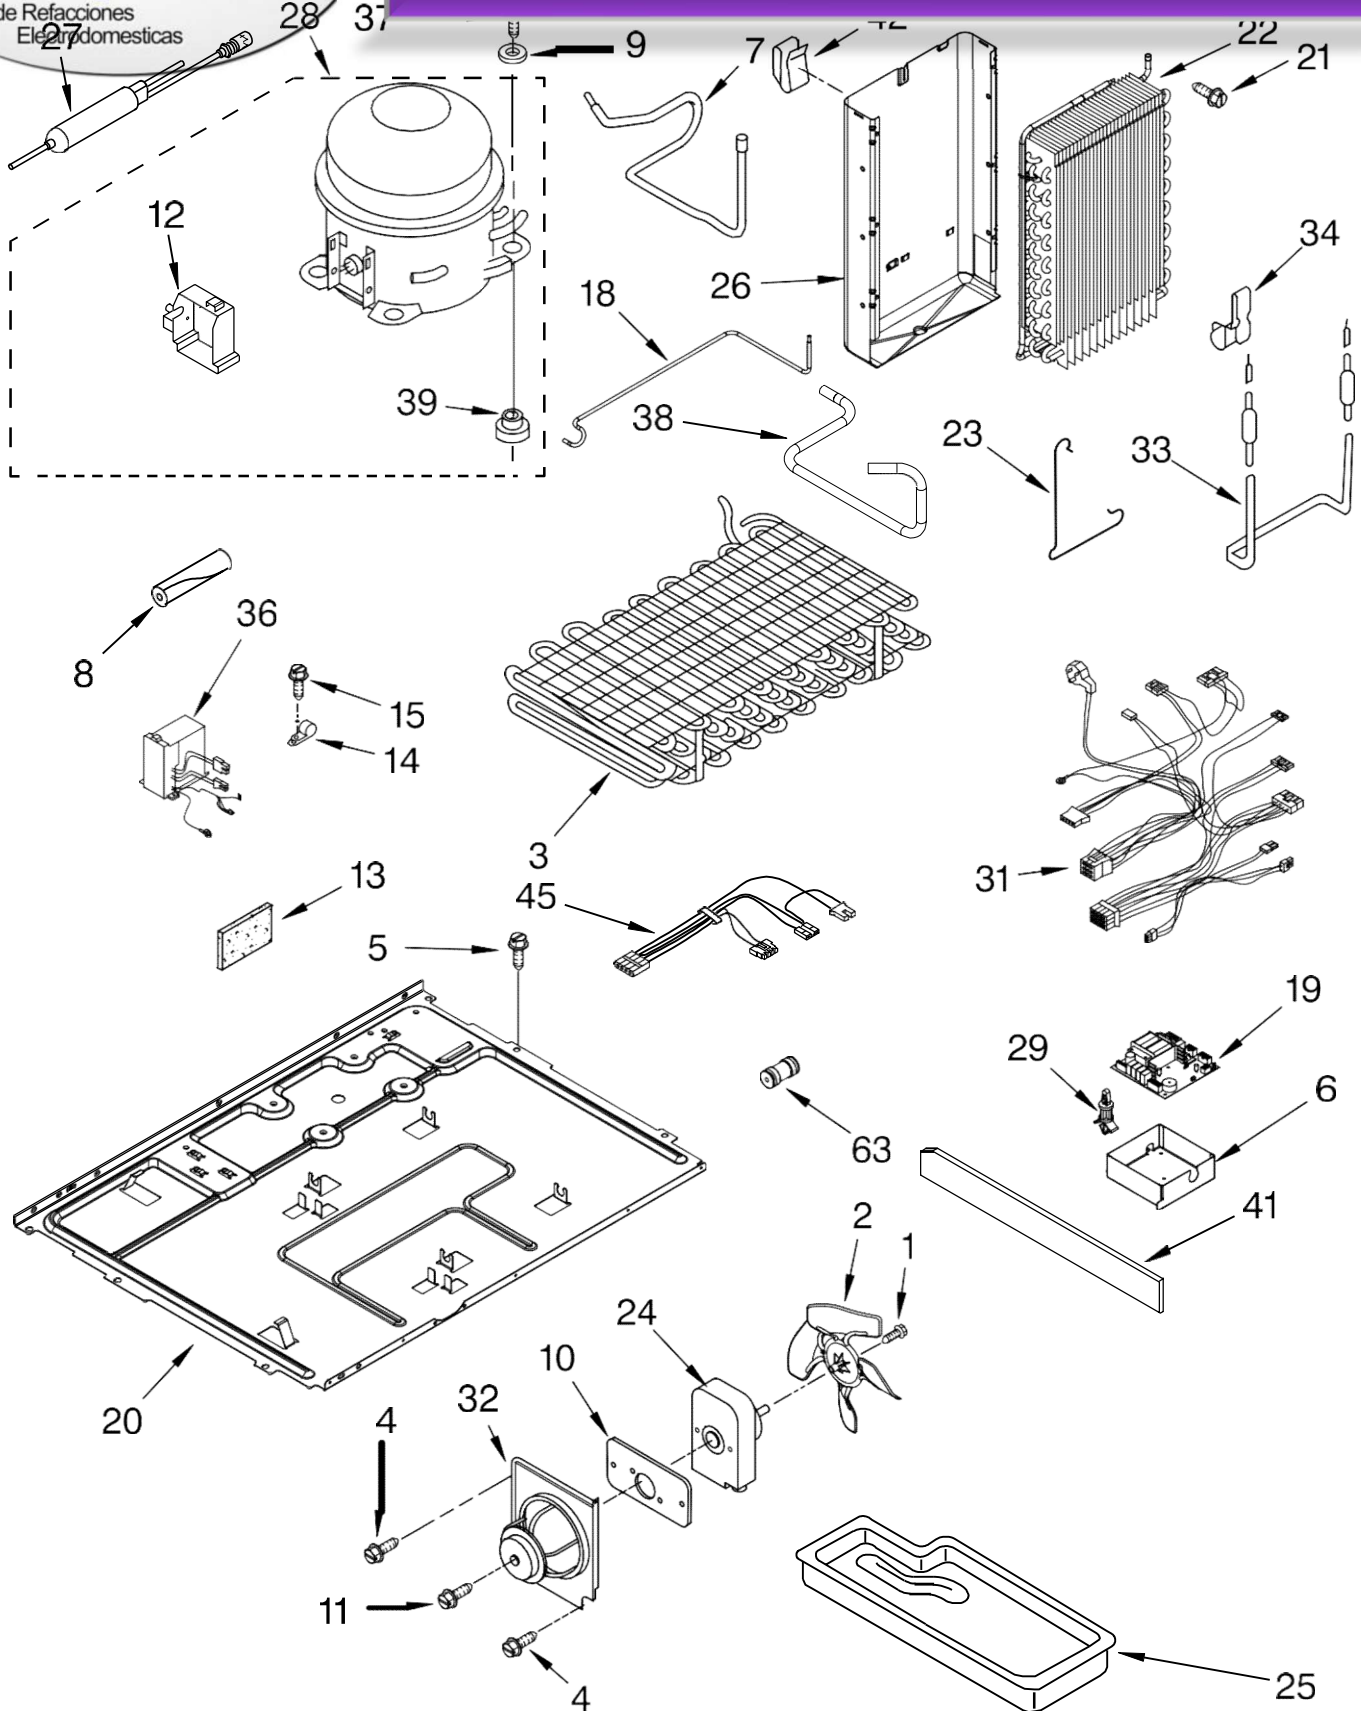

REFRIGERADOR KSCS25IN

FOR ORDERING INFORMATION REFER TO PARTS PRICE LIST

REFRIGERADOR KSCS25IN

UNIT PARTS

For Models: KSCS25INWH02, KSCS25INBT02, KSCS25INBL02, KSCS25INSS02, KSCS25INMS02
(White) (Biscuit) (Black) (Stainless Steel) (Monochromatic Stainless)

Illus. No.	Part No.	DESCRIPTION
1	777070	Screw
2	2225834	Fan, Blade
3	2223315	Condenser Assembly
4	8281197	Screw
5	3400524	Screw (6)
6	2223703	Housing, Control Board
7	2223351	Tube Suction
8	2161302	Sleeve
9	W10000040	Washer
10	2301979	Plate, Mounting
11	8281196	Screw
12	2215676	Cover, Terminal
13	2169104	Insulation, Sound
14	2185788	Clamp, Cable
15	488649	Screw
18	2223353	Tube, Condenser to Heat Loop
19	2307028	Electronic Control
20	2306932	Baseplate
21	489478	Screw
22	2188823	Evaporator
23	2161324	Clamp
24	2188729	Fan, Motor
25	2223398	Tray, Evaporator

Illus. No.	Part No.	DESCRIPTION
26	2224022	Heat Shield
27	2319825	Drier
28	2223801	Compressor (Includes Items 12 & 39)
29	2223800	Spacer (5)
31	2187849	Harness, Main Control
32	2224024	Fan, Motor Bracket
33	2210737	Heater, Defrost
34	2304287	Clip
36	2304175	Inverter Box
37	W10000070	Screw
38	2223352	Tube, Discharge
39		Grommet (4)
41	2183042	Production Service
41	2223394	Extension, Air Baffle
42	2155547	Clip, Heat Shield
45	2187737	Unit Harness
63	2209709	Connector, Water Tube

Illus. No.	Part No.	DESCRIPTION
Following Parts Not Illustrated and Optional Parts Not Included		
	978025	Valve, Access (1/4")
	978026	Valve, Access (5/16")
	978027	Valve, Access (3/8")
	978028	Valve, Access (1/2")
	978029	Valve, Access (5/8")
	978030	Valve, Access (3/4")
	876764	Valve, Access (3/16")
REFRIGERANT CHARGE		
		6.00 oz. (R-134A)