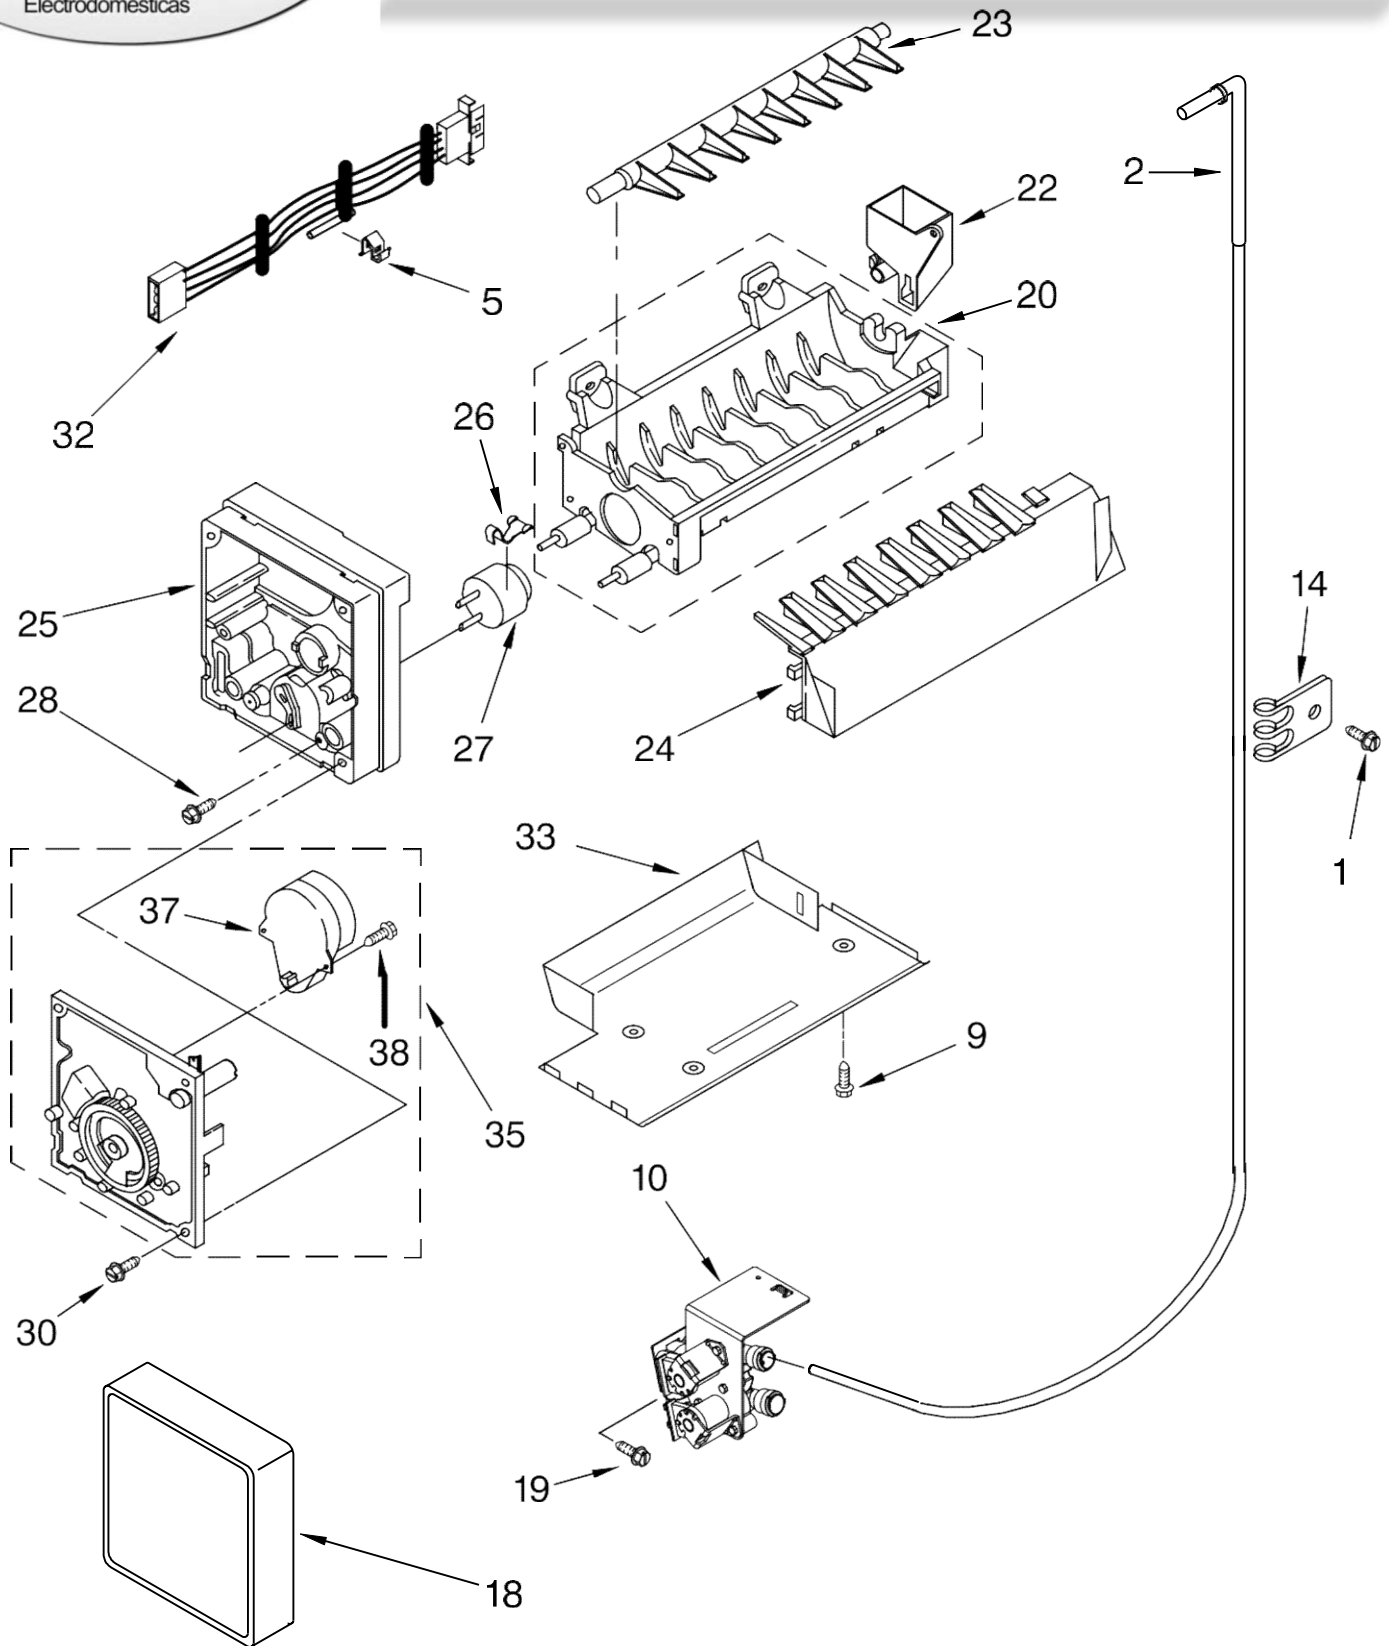

REFRIGERADOR KSCS25IN

UNIT PARTS

For Models: KSCS25INWH02, KSCS25INBT02, KSCS25INBL02, KSCS25INSS02, KSCS25INMS02
(White) (Biscuit) (Black) (Stainless Steel) (Monochromatic Stainless)

Illus. No.	Part No.	DESCRIPTION
1	777070	Screw
2	2225834	Fan, Blade
3	2223315	Condenser Assembly
4	8281197	Screw
5	3400524	Screw (6)
6	2223703	Housing, Control Board
7	2223351	Tube Suction
8	2161302	Sleeve
9	W10000040	Washer
10	2301979	Plate, Mounting
11	8281196	Screw
12	2215676	Cover, Terminal
13	2169104	Insulation, Sound
14	2185788	Clamp, Cable
15	488649	Screw
18	2223353	Tube, Condenser to Heat Loop
19	2307028	Electronic Control
20	2306932	Baseplate
21	489478	Screw
22	2188823	Evaporator
23	2161324	Clamp
24	2188729	Fan, Motor
25	2223398	Tray, Evaporator

Illus. No.	Part No.	DESCRIPTION
26	2224022	Heat Shield
27	2319825	Drier
28	2223801	Compressor (Includes Items 12 & 39)
29	2223800	Spacer (5)
31	2187849	Harness, Main Control
32	2224024	Fan, Motor Bracket
33	2210737	Heater, Defrost
34	2304287	Clip
36	2304175	Inverter Box
37	W10000070	Screw
38	2223352	Tube, Discharge
39		Grommet (4)
41	2183042	Production Service
41	2223394	Extension, Air Baffle
42	2155547	Clip, Heat Shield
45	2187737	Unit Harness
63	2209709	Connector, Water Tube

Illus. No.	Part No.	DESCRIPTION
Following Parts Not Illustrated and Optional Parts Not Included		
	978025	Valve, Access (1/4")
	978026	Valve, Access (5/16")
	978027	Valve, Access (3/8")
	978028	Valve, Access (1/2")
	978029	Valve, Access (5/8")
	978030	Valve, Access (3/4")
	876764	Valve, Access (3/16")
REFRIGERANT CHARGE		
		6.00 oz. (R-134A)

REFRIGERADOR KSCS25IN

FOR ORDERING INFORMATION REFER TO PARTS PRICE LIST