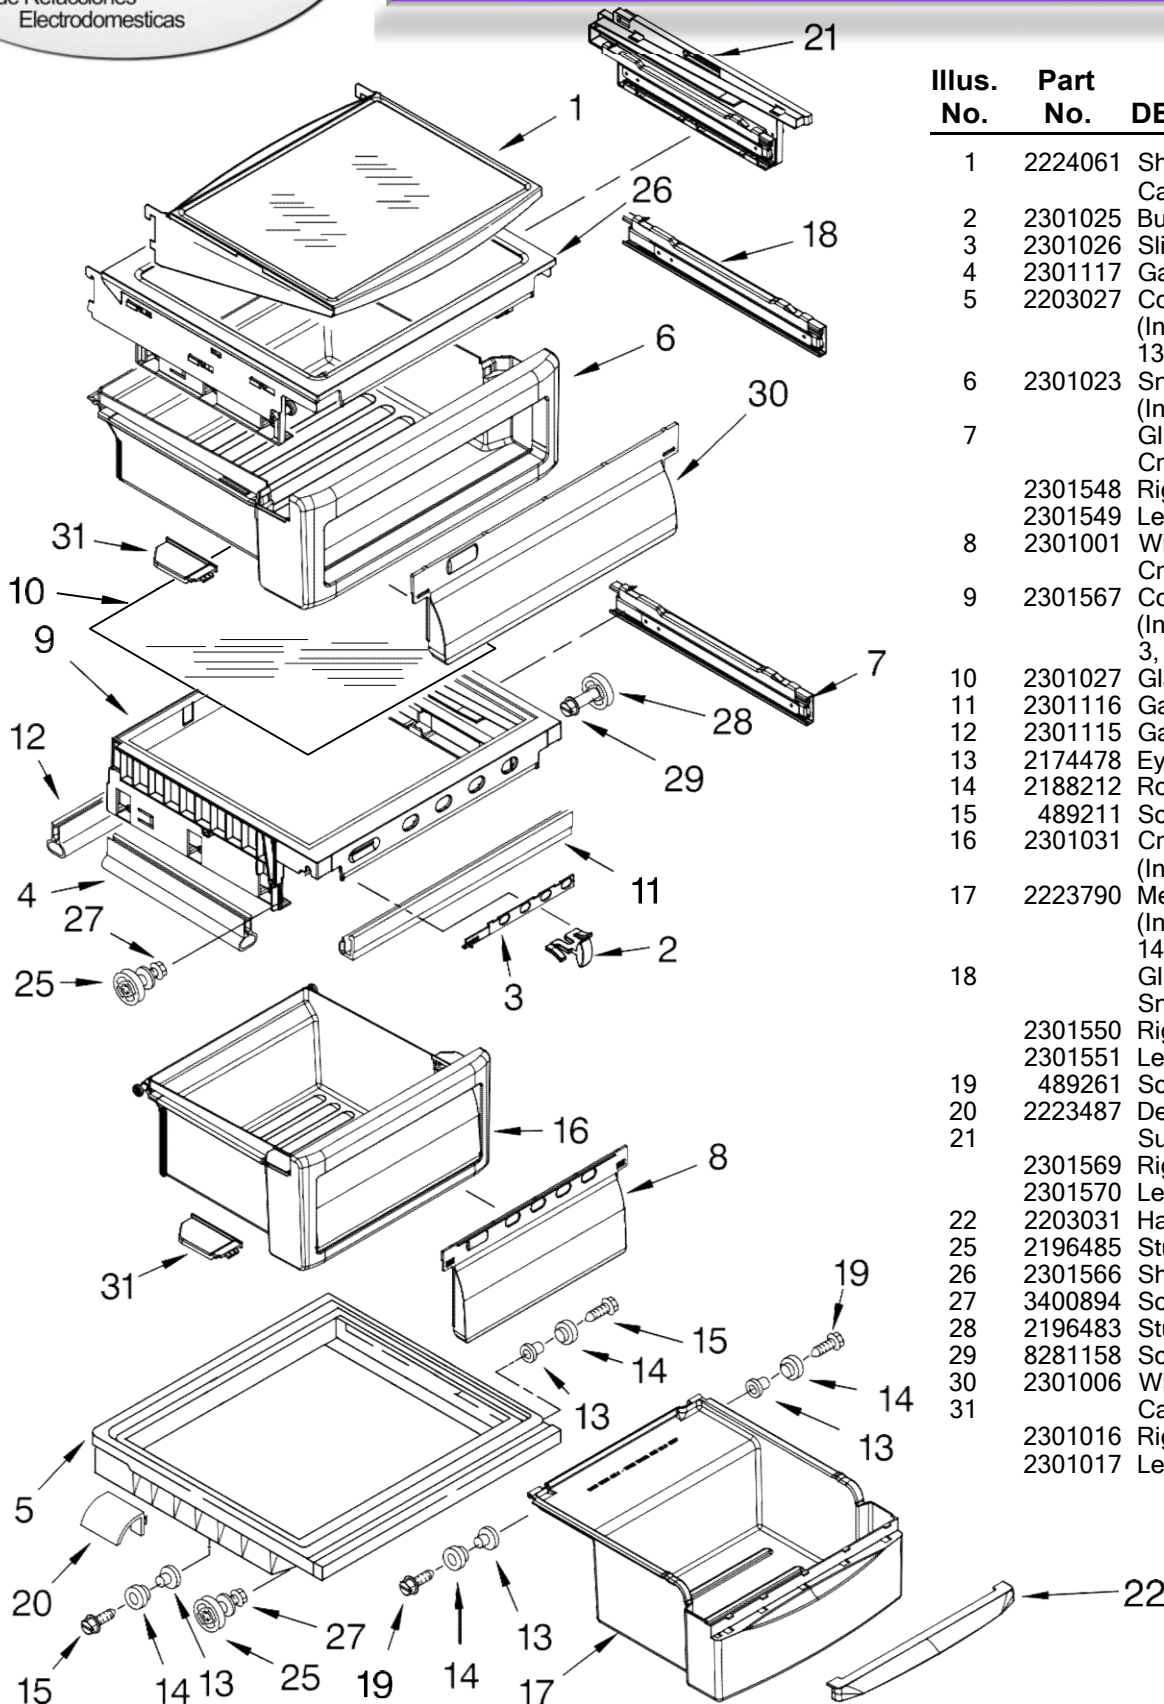

REFRIGERADOR KSCS25IN

Illus. No.	Part No.	DESCRIPTION
1		Liner (Not A Serviceable Part)
2	2224121	Escutcheon, Meat Pan Control
3	2224123	Slide, Meat Pan Control
6	1118894	Switch, Rocker Arm
7	2188820	Thermistor
9	2223456	Ladder, Shelf (2)
10	2301234	Housing, Door Control
11	489084	Screw
13	2301235	Slide, Door Control
14	2171846	Release Valve
15	2209204	Clip, Thermistor
16	2179404K	Rack, Wine & Egg
17	2317105	Cover, Thermistor
18	489478	Screw
19	2304597	Gasket, Air Baffle
20	2223403	Cover, Air Baffle
24	2224076	Air Diffuser Assembly
25	2220377	Air Baffle
29	2162085	Socket
31	2223876	Reservoir
32	2205813	Strap
33	2255743	Light Bulb
34	2223663	Light Lens
37	488280	Screw

FOR ORDERING INFORMATION REFER TO PARTS PRICE LIST

REFRIGERADOR KSCS25IN

Illus. No.	Part No.	DESCRIPTION
1	2224061	Shelf Assembly, Cantilever (2)
2	2301025	Button, Humidity
3	2301026	Slide, Humidity
4	2301117	Gasket, Side (2)
5	2203027	Cover, Meat Pan (Includes Items 13, 14, 15 & 20)
6	2301023	Snack Pan (Includes 30 & 31)
7		Glide Assembly, Crisper Pan
	2301548	Right Side
	2301549	Left Side
8	2301001	Window, Crisper Pan
9	2301567	Cover, Crisper (Includes 2, 3, 4, 11, 12)
10	2301027	Glass, Cover
11	2301116	Gasket (Front)
12	2301115	Gasket (Rear)
13	2174478	Eyelet, Roller
14	2188212	Roller
15	489211	Screw
16	2301031	Crisper Pan (Includes 8 & 31)
17	2223790	Meat Pan (Includes 13, 14, 19 & 22)
18		Glide Assembly, Snack Pan
	2301550	Right Side
	2301551	Left Side
19	489261	Screw
20	2223487	Deflector
21		Support Assembly
	2301569	Right Side
	2301570	Left Side
22	2203031	Handle
25	2196485	Stud Assembly
26	2301566	Shelf, Snack Pan
27	3400894	Screw
28	2196483	Stud Assembly
29	8281158	Screw
30	2301006	Window, Snack Pan
31		Cap, Snack Pan
	2301016	Right Side
	2301017	Left Side