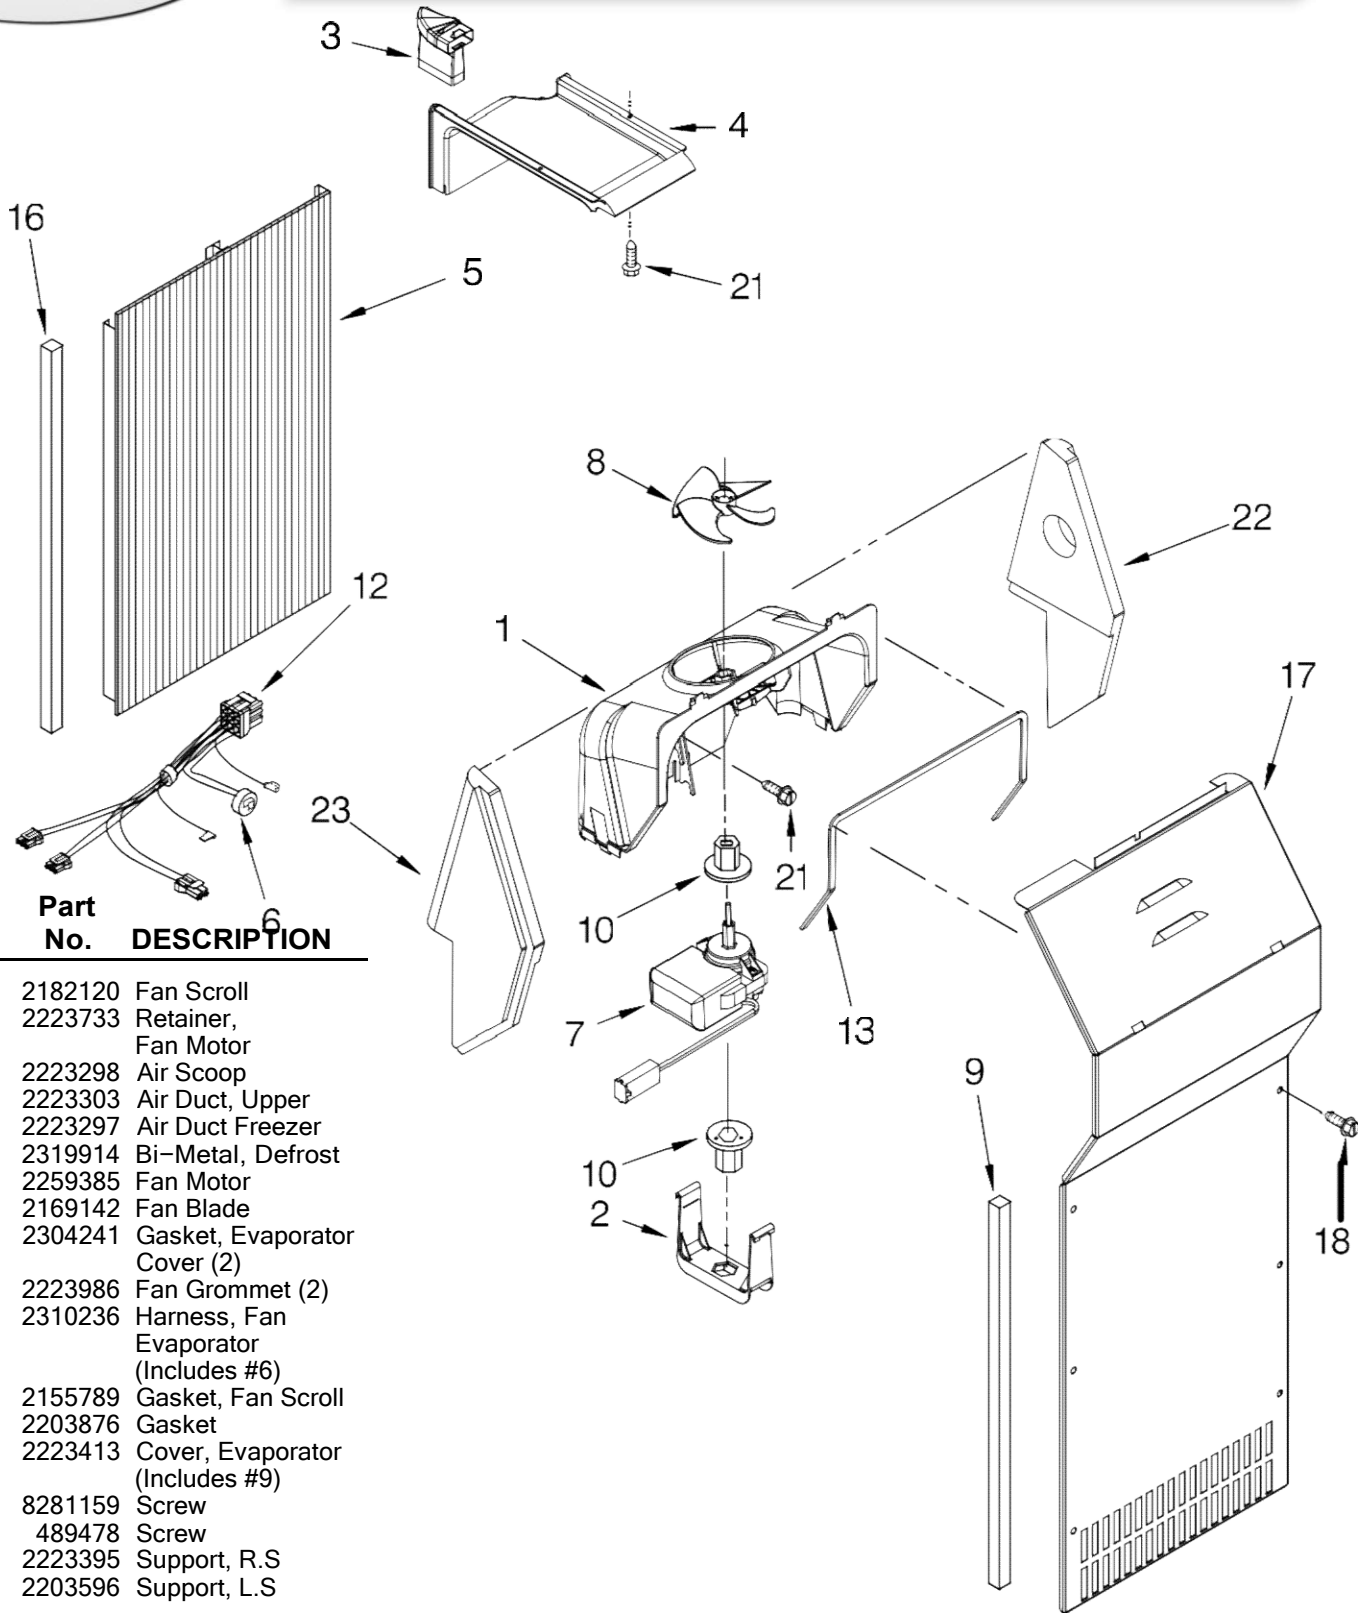

REFRIGERADOR KSCS25IN

Illus. No.	Part No.	DESCRIPTION
1	2182120	Fan Scroll
2	2223733	Retainer, Fan Motor
3	2223298	Air Scoop
4	2223303	Air Duct, Upper
5	2223297	Air Duct Freezer
6	2319914	Bi-Metal, Defrost
7	2259385	Fan Motor
8	2169142	Fan Blade
9	2304241	Gasket, Evaporator Cover (2)
10	2223986	Fan Grommet (2)
12	2310236	Harness, Fan Evaporator (Includes #6)
13	2155789	Gasket, Fan Scroll
16	2203876	Gasket
17	2223413	Cover, Evaporator (Includes #9)
18	8281159	Screw
21	489478	Screw
22	2223395	Support, R.S
23	2203596	Support, L.S

FOR ORDERING INFORMATION REFER TO PARTS PRICE LIST