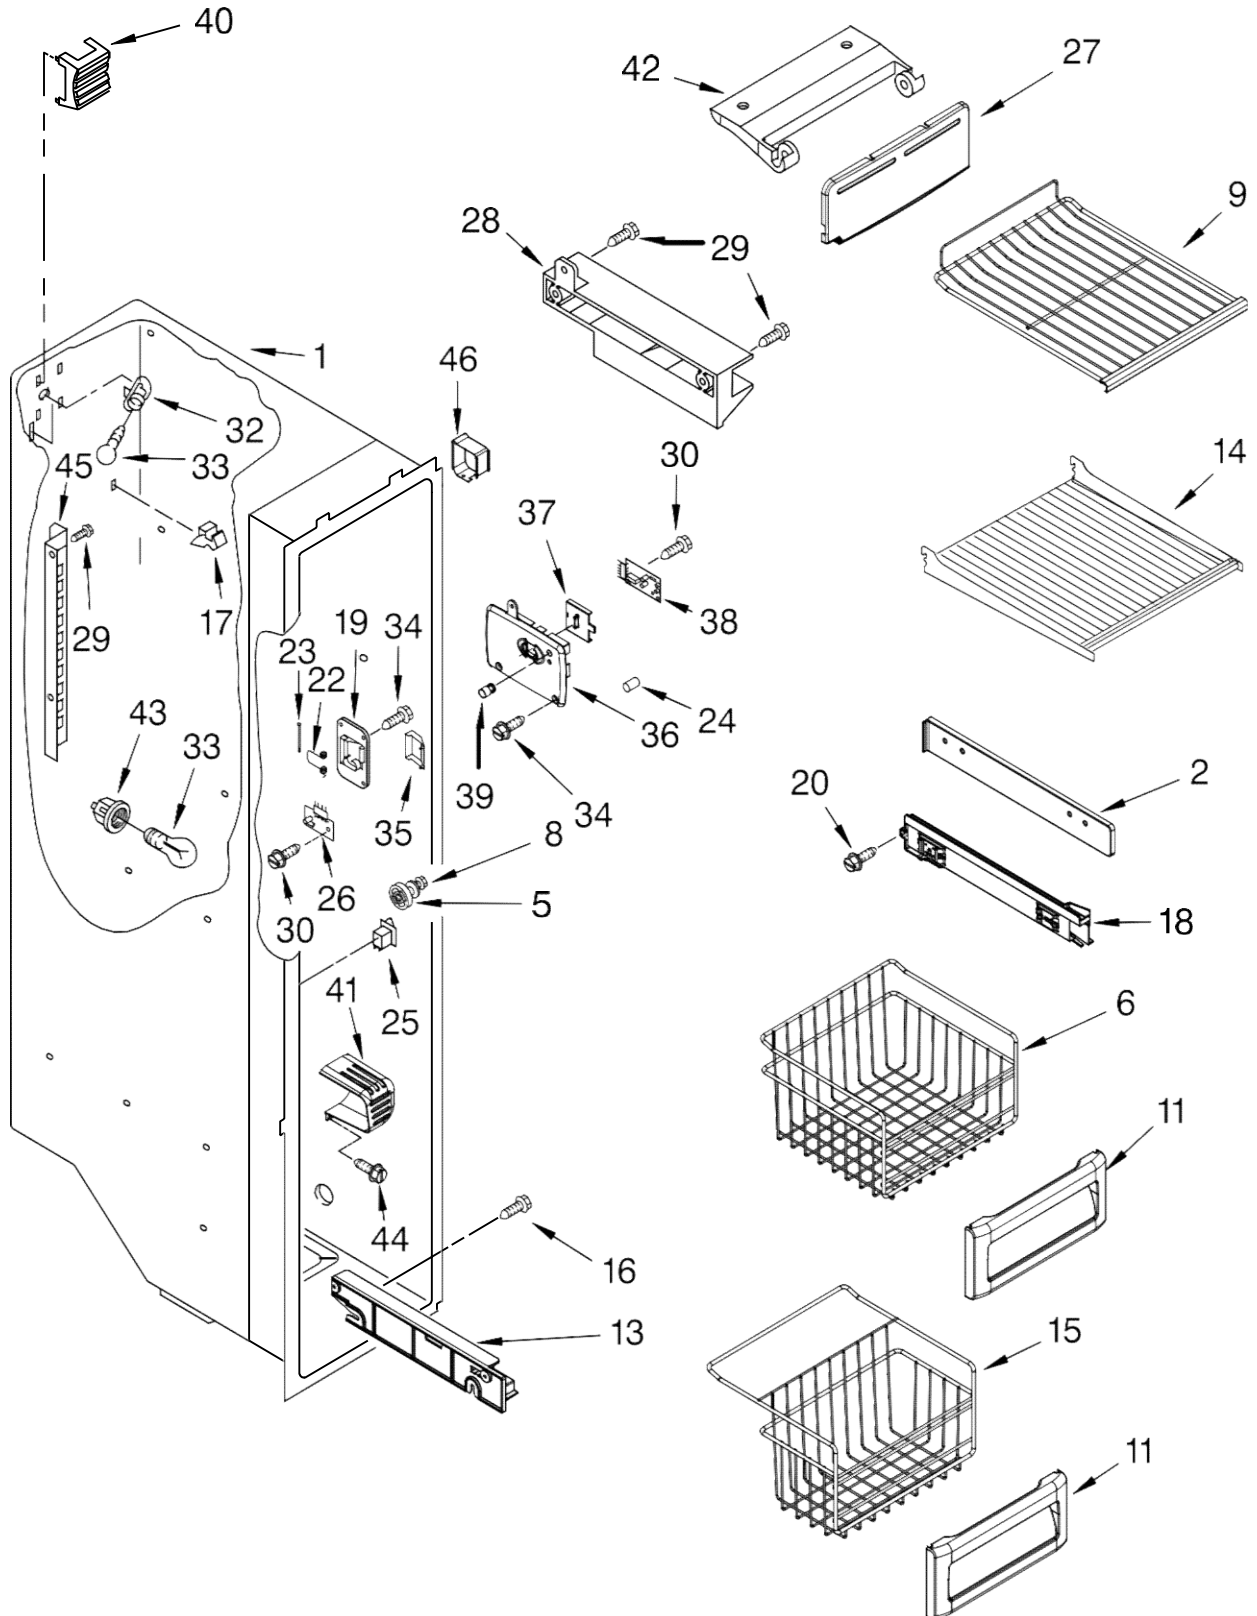

REFRIGERADOR KSCS25IN

FOR ORDERING INFORMATION REFER TO PARTS PRICE LIST

Distribuidor Autorizado

SurteRápido.com

Venta de Refacciones
Electrodomesticas

For Models: KSCS25INWH02, KSCS25INBT02, KSCS25INBL02, KSCS25INSS02, KSCS25INMS02

(White) (Biscuit) (Black) (Stainless Steel) (Monochromatic Stainless)

REFRIGERADOR KSCS25IN

Illus. No.	Part No.	DESCRIPTION
1		Liner (Not A Serviceable Part)
2	2223777	Spacer, Slide (2)
5	2196483	Stud Assembly
6	2223811	Basket, Deep (2)
8	8281158	Screw
9	2223500	Shelf Assembly, Cantilever (2)
11	2224053	Front, Basket
13		Shelf Track
	2223787	Right Side
	2223788	Left Side
14	2223681	Shelf, Fixed
15	2223812	Basket, Lower
16	3400893	Screw
17	842534	Clip, Air Duct (2)
18		Glide Assembly, Basket (2)
	2301544	Right Side
	2301545	Left Side
19	2259487	Cover, Emitter
20	8534064	Screw
22	2198635	Spring
23	2198634	Pin
24	2198665	Tube, P.C. Board
25	1115373	Switch, Rocker Arm
26	2220398	P.C. Board Emitter
27	2224125	Cover, Ice Maker
28		Slide, Ice Maker Mounting
	2212321	Right Side
	2306900	Left Side
29	489478	Screw
30	489214	Screw
32	2162085	Light Socket
33	2255743	Light Bulb
34	8281185	Screw
35	2198633	Flipper
36	2255561	Cover, Receiver
37	2301340	Slide, Ice Maker Shut Off
38	2255114	P.C. Board, Receiver
39	2198643	Lens
40	2198589	Light Shield
41	2212340	Light Lens
42	2198641	Bracket, Ice Maker Cover
43	2155597	Socket, Light
44	3400893	Screw
45		Ladder
	2223414	Left Side
	2223415	Right Side
46	2303378	Shield, Wiring

FOR ORDERING INFORMATION REFER TO PARTS PRICE LIST