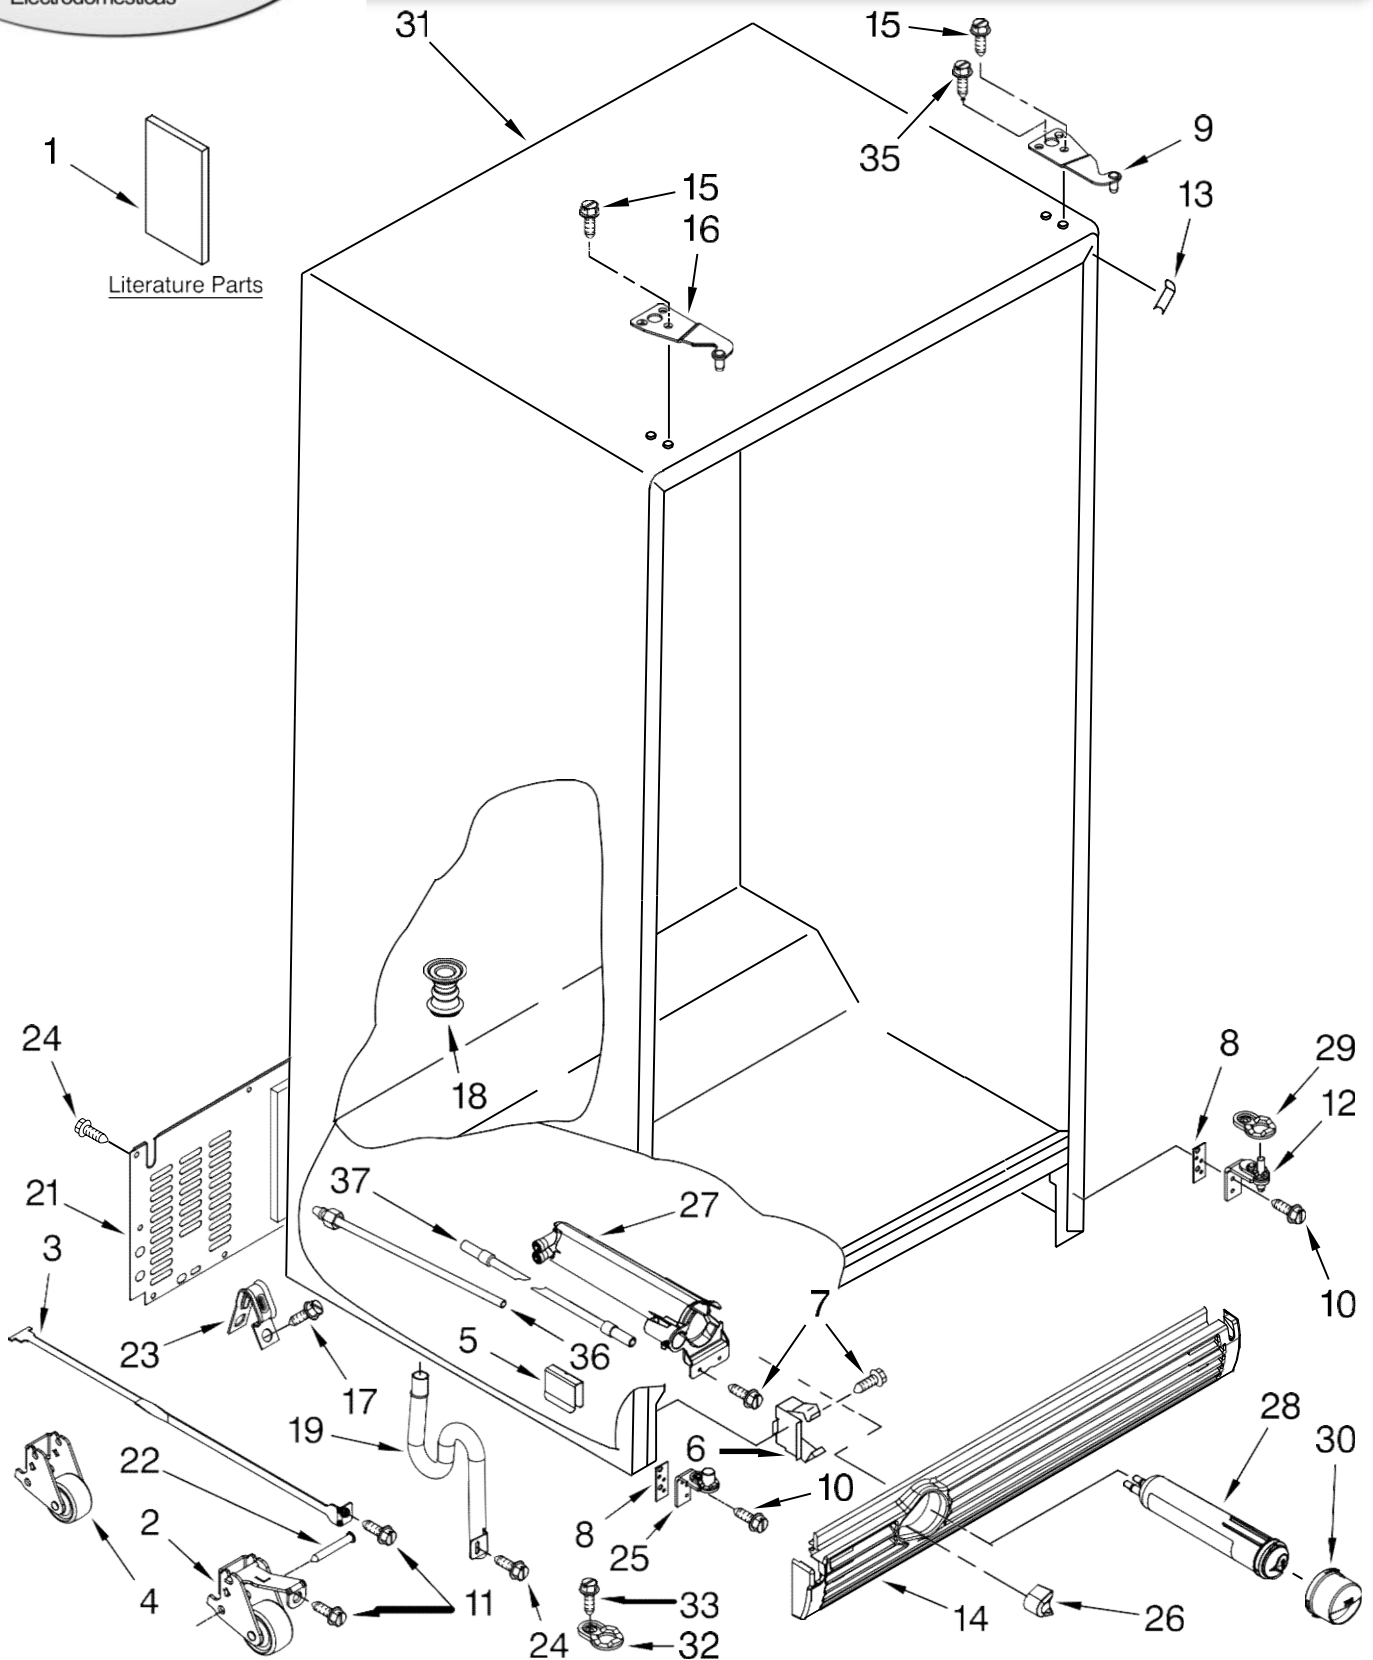

REFRIGERADOR KSCS25IN

FOR ORDERING INFORMATION REFER TO PARTS PRICE LIST