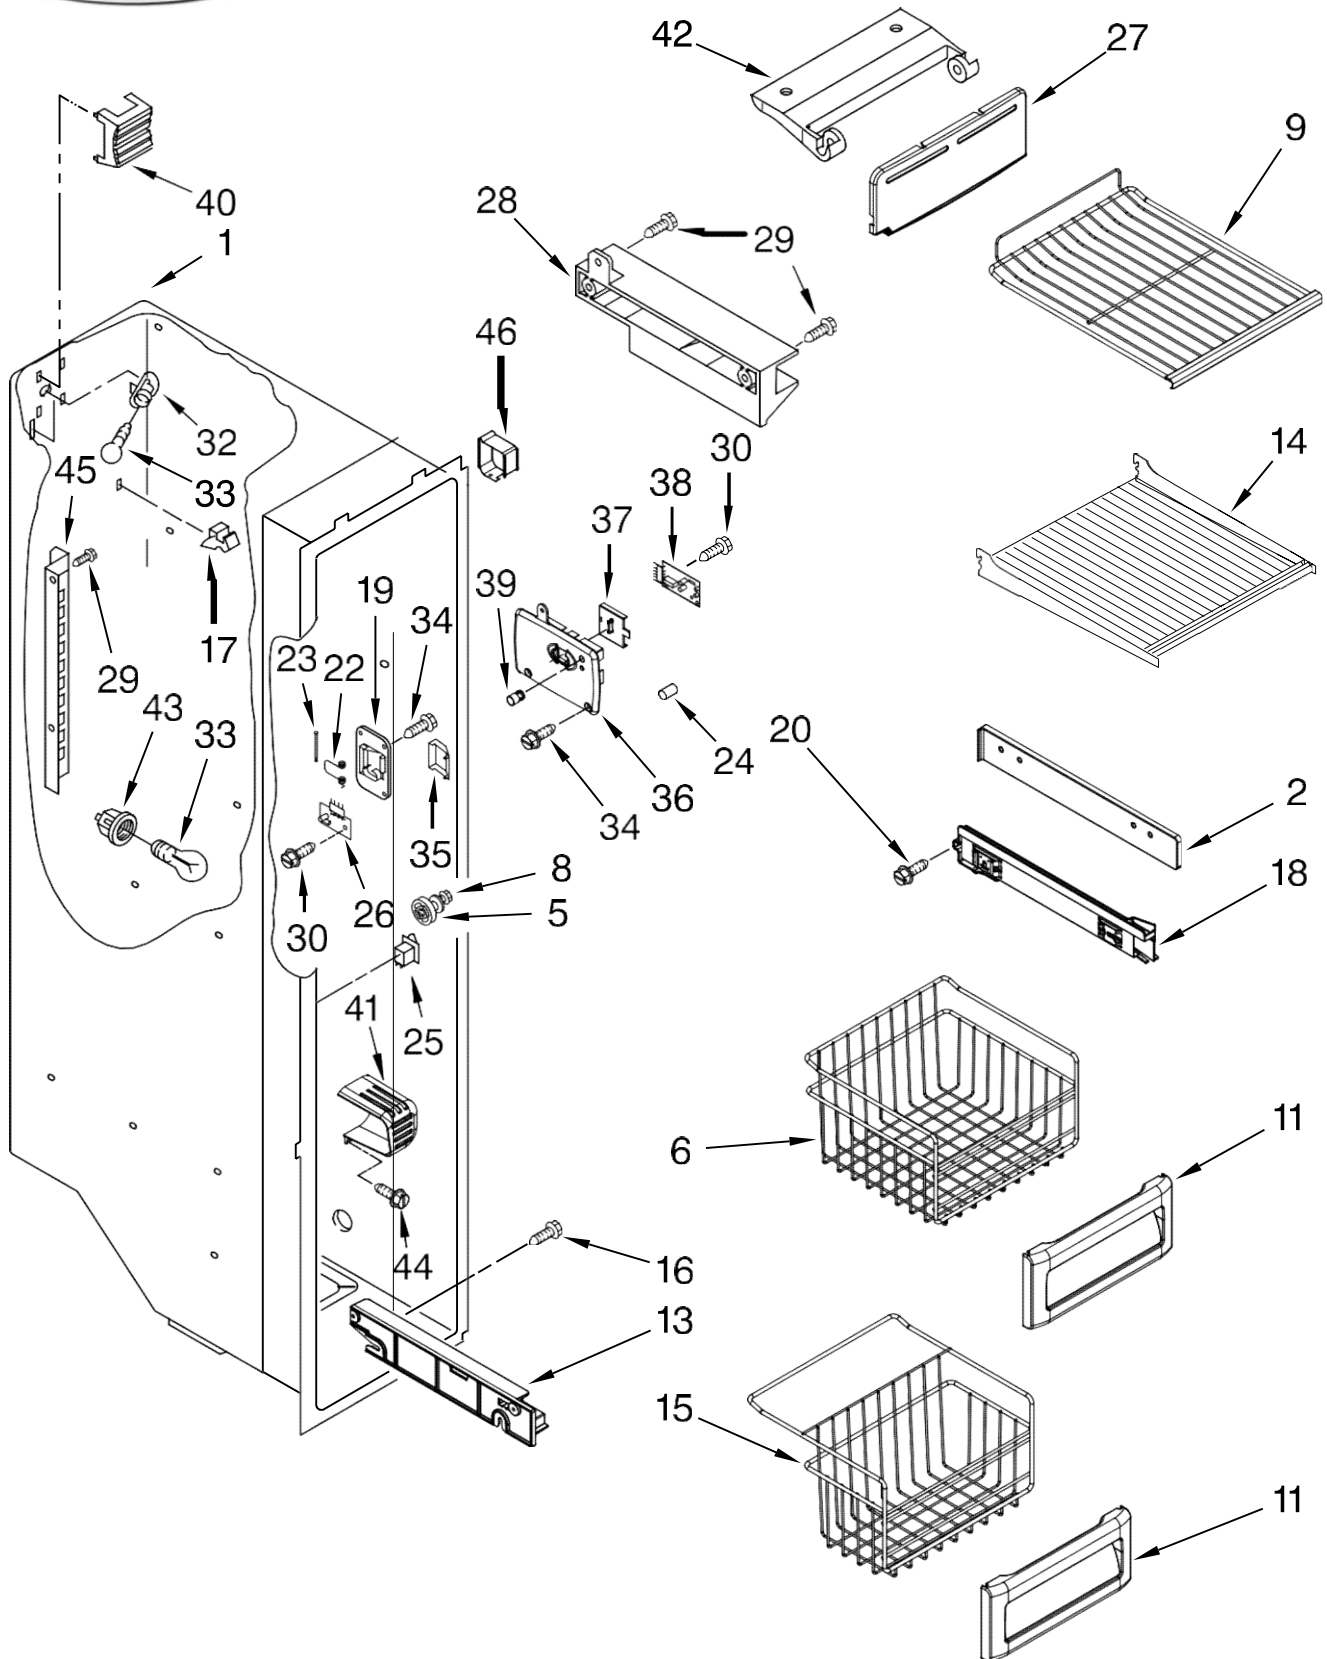

REFRIGERADOR KSCS25IN

FOR ORDERING INFORMATION REFER TO PARTS PRICE LIST

REFRIGERADOR KSCS25IN

FREEZER LINER PARTS

For Models: KSCS25INWH03, KSCS25INBT03, KSCS25INBL03, KSCS25INSS03, KSCS25INMS03
(White) (Biscuit) (Black) (Stainless Steel) (Monochromatic Stainless)

Illus. No.	Part No.	DESCRIPTION	Illus. No.	Part No.	DESCRIPTION	Illus. No.	Part No.	DESCRIPTION
1		Liner (Not A Serviceable Part)	19	2259487	Cover, Emitter	35	2198633	Flipper
2	2223777	Spacer, Slide (2)	20	8534064	Screw	36	2255561	Cover, Receiver
5	2196483	Stud Assembly	22	2198635	Spring	37	2301340	Slide, Ice Maker Shut Off
6	2223811	Basket, Deep (2)	23	2198634	Pin	38	2255114	P.C. Board, Receiver
8	8281158	Screw	24	2198665	Tube, P.C. Board	39	2198643	Lens
9	2223500	Shelf Assembly, Cantilever (2)	25	1115373	Switch, Rocker Arm	40	2198589	Light Shield
11	2224053	Front, Basket	26	2220398	P.C. Board Emitter	41	2212340	Light Lens
13		Shelf Track	27	2224125	Cover, Ice Maker	42	2198641	Bracket, Ice Maker Cover
	2223787	Right Side	28		Slide, Ice Maker Mounting	43	2155597	Socket, Light
	2223788	Left Side		2212321	Right Side	44	3400893	Screw
14	2223681	Shelf, Fixed		2306900	Left Side	45		Ladder
15	2223812	Basket, Lower	29	489478	Screw		2223414	Left Side
16	3400893	Screw	30	489214	Screw		2223415	Right Side
17	842534	Clip, Air Duct (2)	32	2162085	Light Socket	46	2303378	Shield, Wiring
18		Glide Assembly, Basket (2)	33	2255743	Light Bulb			
	2301544	Right Side	34	8281185	Screw			
	2301545	Left Side