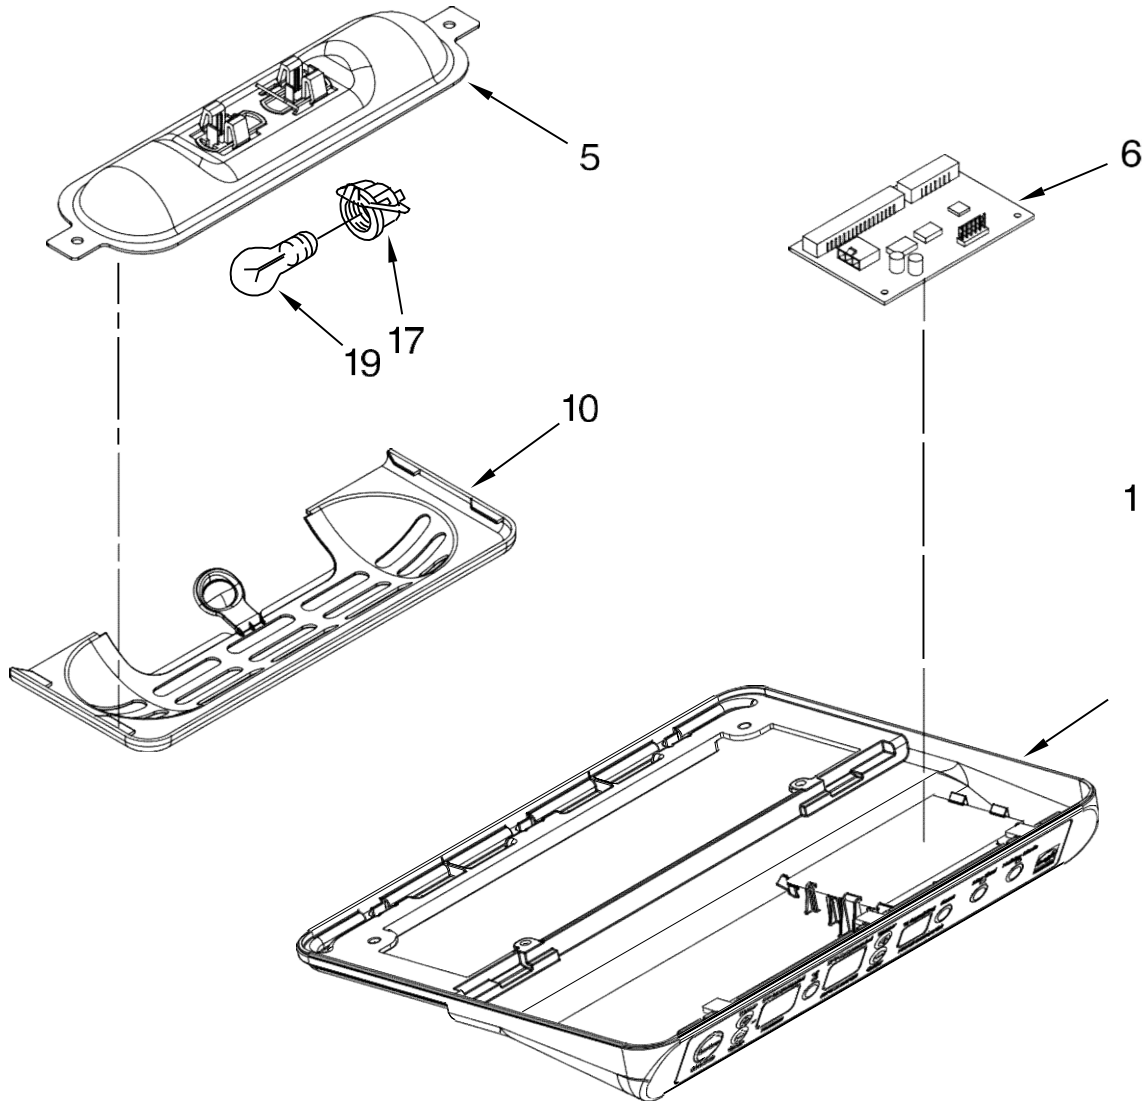

REFRIGERADOR KSCS25IN

CONTROL PARTS

For Models: KSCS25INWH03, KSCS25INBT03, KSCS25INBL03, KSCS25INSS03, KSCS25INMS03
(White) (Biscuit) (Black) (Stainless Steel) (Monochromatic Stainless)

Illus. No.	Part No.	DESCRIPTION
1	2319753	Control Box (Includes #6)
5	2223882	Heat Shield Asm (Includes #17)
6	2307037	Control Board Asm
10	2223506	Light Lens, Control Box
17	2223857	Light Socket
19	2326255	Light Bulb

FOR ORDERING INFORMATION REFER TO PARTS PRICE LIST