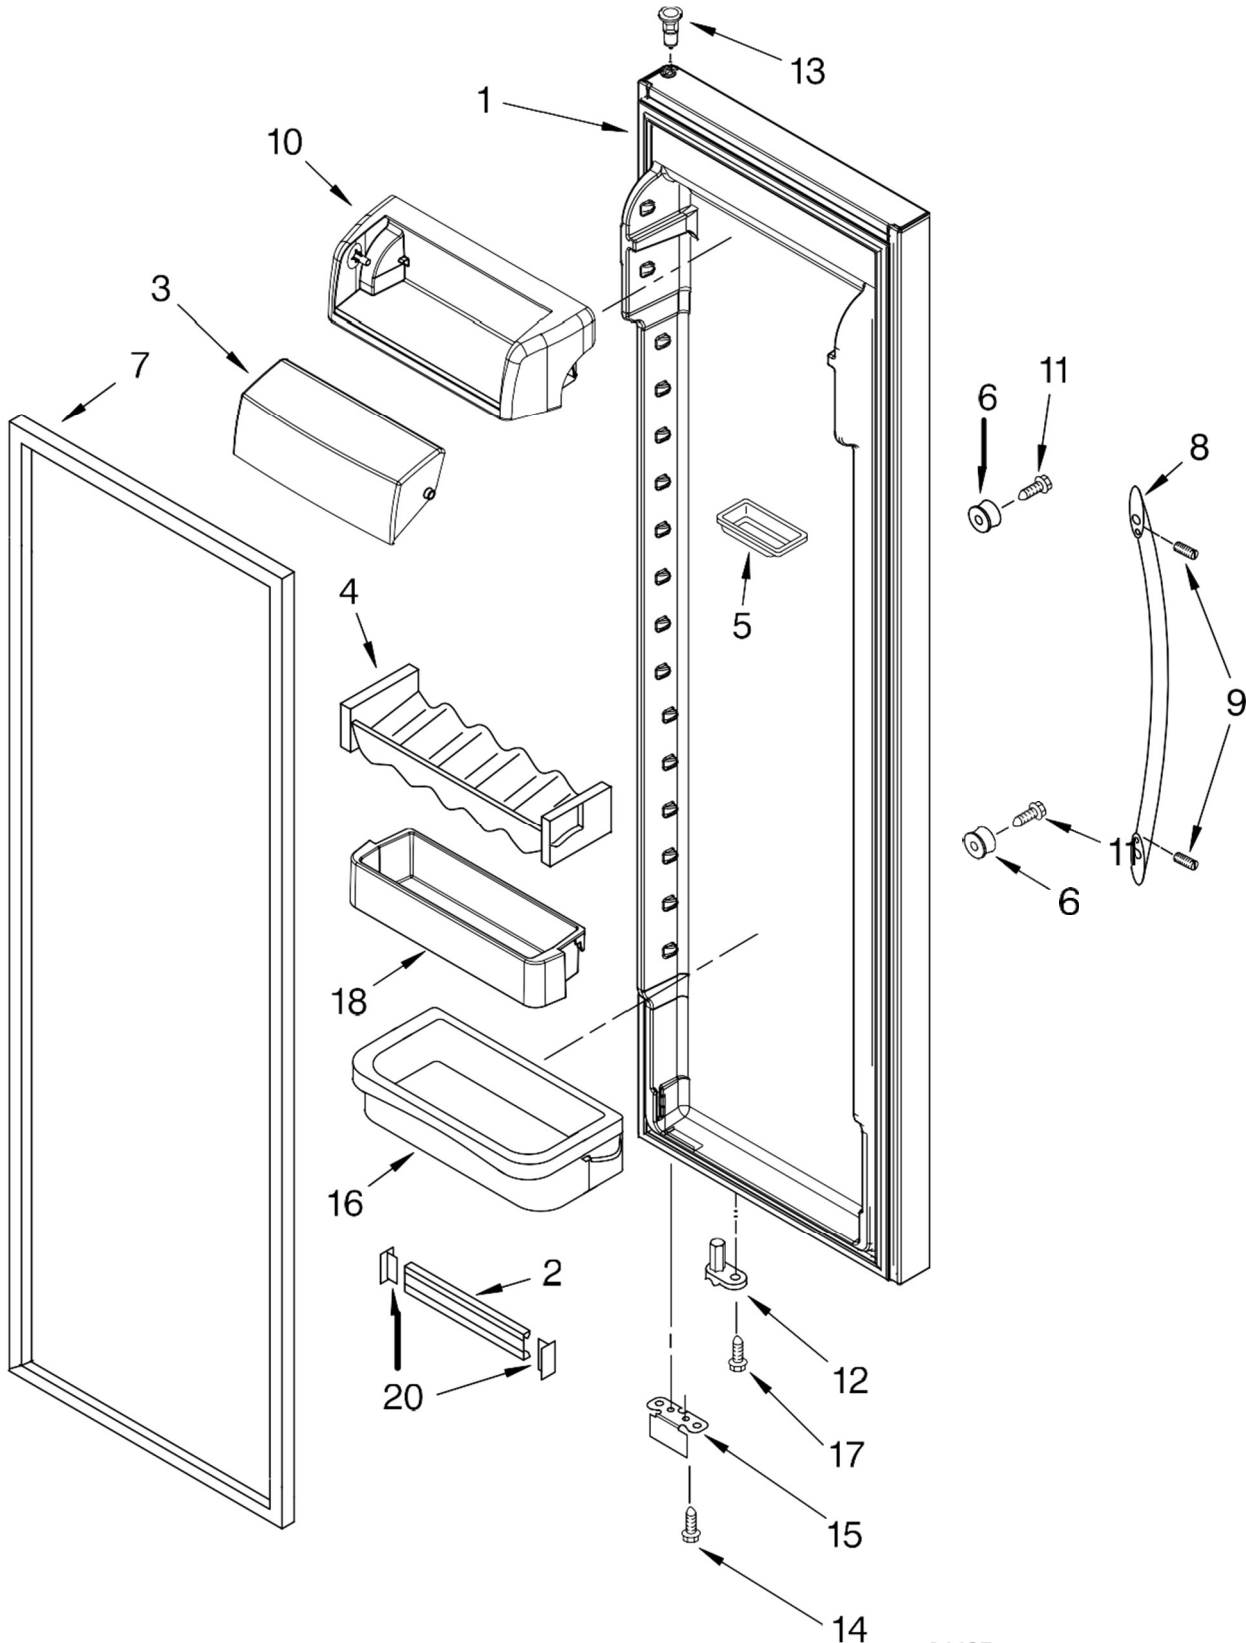

REFRIGERADOR KSCS25IN

FOR ORDERING INFORMATION REFER TO PARTS PRICE LIST

REFRIGERADOR KSCS25IN

REFRIGERATOR DOOR PARTS

For Models: KSCS25INWH03, KSCS25INBT03, KSCS25INBL03, KSCS25INSS03, KSCS25INMS03
(White) (Biscuit) (Black) (Stainless Steel) (Monochromatic Stainless)

Illus. No.	Part No.	DESCRIPTION
1		Refrigerator Door (Includes #7)
	2307198W	White
	2307198T	Biscuit
	2307198B	Black
	2307198S	Stainless Steel
	2307198SU	Monochromatic Stainless
2	2203087K	Trim, Shelf
3	2255421	Dairy Door
4	2223883	Caddy, Can
5	2165792K	Butter Dish
6	2219698	Stud, Handle
7		Door Gasket, Magnetic
	2223326	Mist Beige
	2223909	Black
8		Handle (Includes #9)
	2304832W	White
	2304832T	Biscuit
	2304832B	Black
	2304832S	Stainless Steel
9	W10010140	Screw
10	2223879	Dairy Compartment
11	488208	Screw
12	2307048	Door Closer, Upper Cam
13		Thimble, Top
	2308050	For White, Black, & Biscuit Models
	2308091	For Stainless Steel and Monochromatic Stainless Models
14	489420	Screw
15		Bracket, Door Stop
	2306940	Chrome
	2306940B	Black
16	2223860	Door Bin (3)
17	3400012	Screw
18	2224173	Door Bin, Shallow
20	2156006K	Plug, Trim