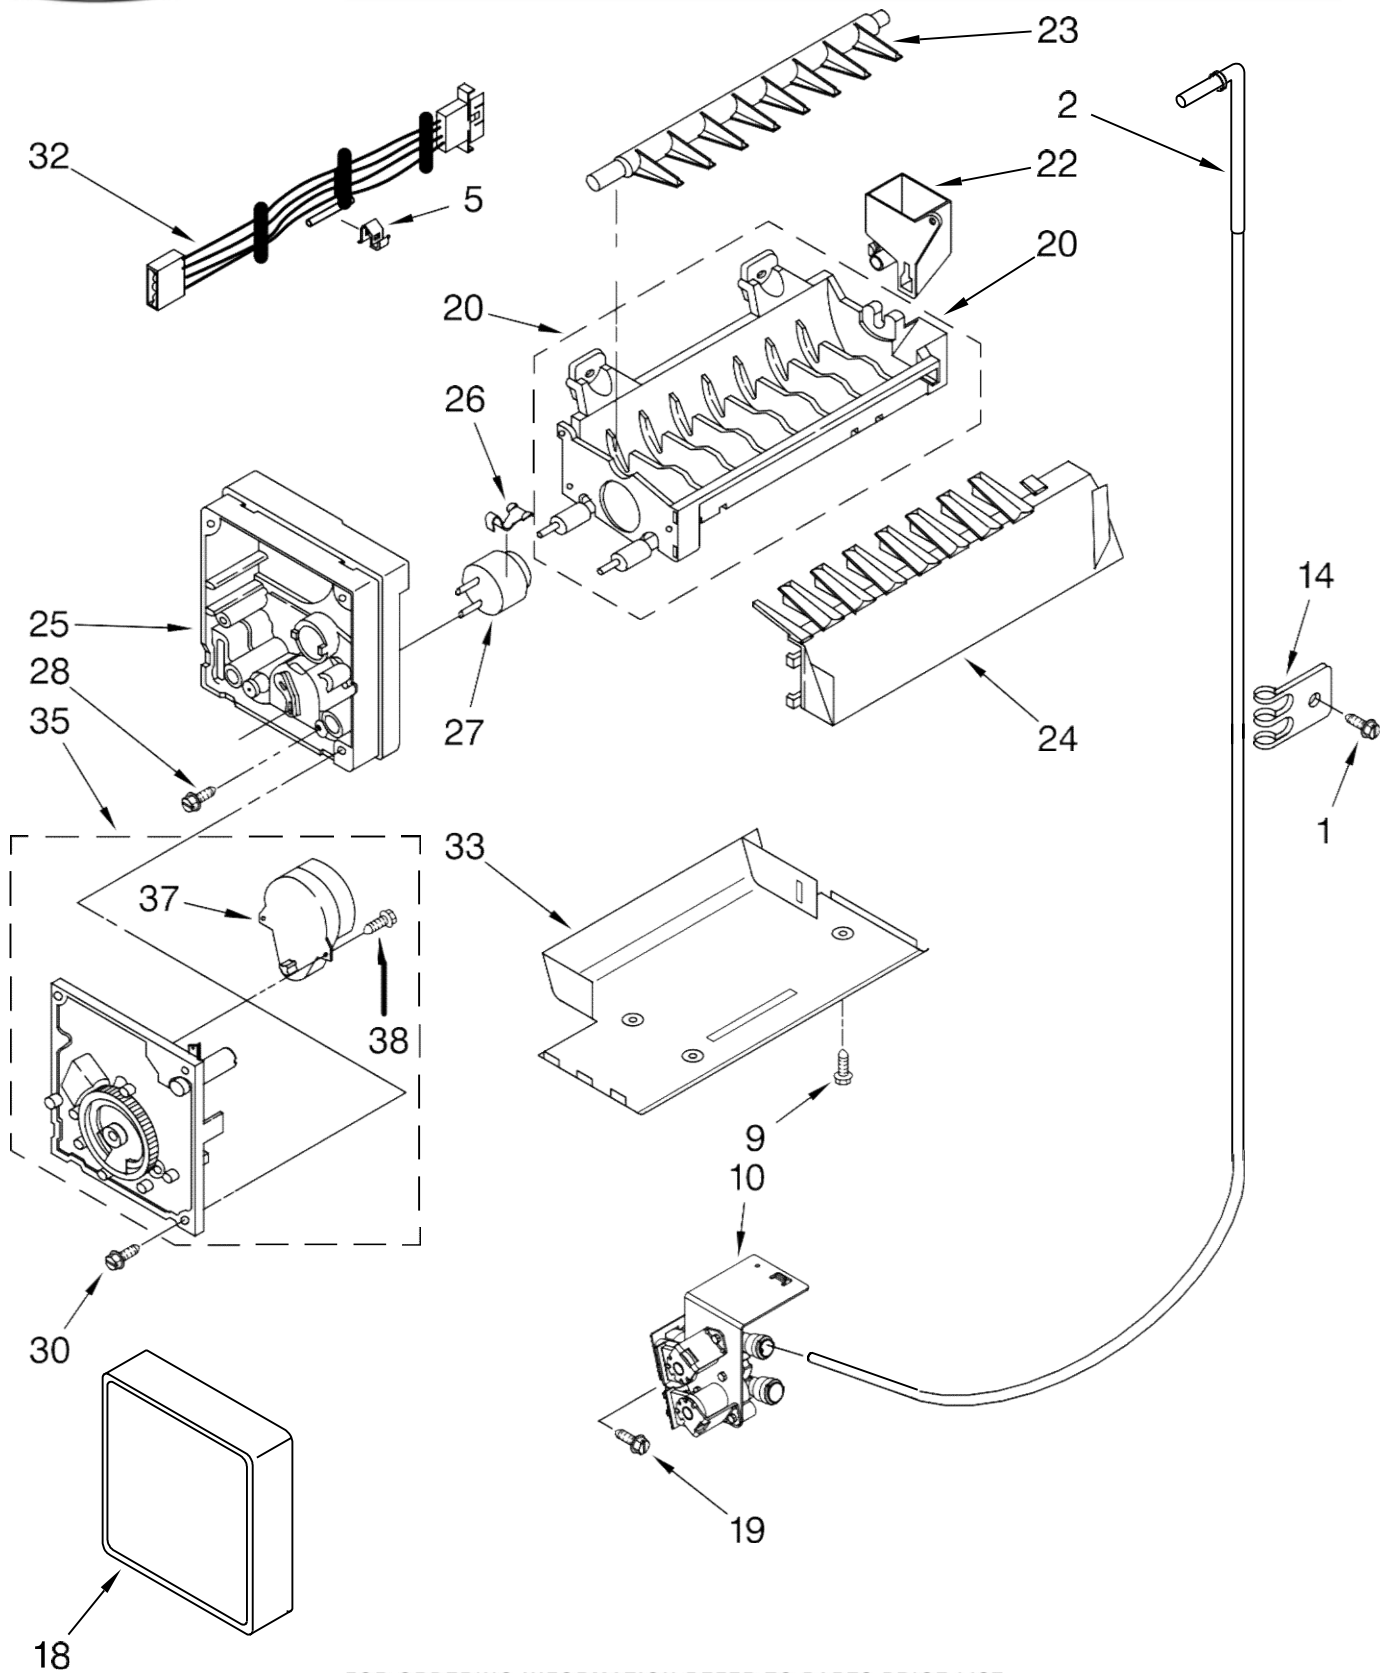

REFRIGERADOR KSCS25IN

UNIT PARTS

For Models: KSCS25INWH03, KSCS25INBT03, KSCS25INBL03, KSCS25INSS03, KSCS25INMS03
(White) (Biscuit) (Black) (Stainless Steel) (Monochromatic Stainless)

Illus. No.	Part No.	DESCRIPTION
1	777070	Screw
2	2225834	Fan, Blade
3	2223315	Condenser Assembly
4	8281197	Screw
5	3400524	Screw (6)
6	2223703	Housing, Control Board
7	2223351	Tube Suction
8	2161302	Sleeve
9	W10000040	Washer
10	2301979	Plate, Mounting
11	8281196	Screw
12	2215676	Cover, Terminal
13	2169104	Insulation, Sound
14	2185788	Clamp, Cable
15	488649	Screw
16	2319835	Grommet, Cond (4)
18	2223353	Tube, Condenser to Heat Loop
19	2307028	Electronic Control
20	2306932	Baseplate
21	489478	Screw
22	2188823	Evaporator

Illus. No.	Part No.	DESCRIPTION
23	2161324	Clamp
24	2188729	Fan, Motor
25	2223398	Tray, Evaporator
26	2224022	Heat Shield
27	2319825	Drier
28	2223801	Compressor (Includes Items 12 & 39)
29	2223800	Spacer (5)
31	2187849	Harness, Main Control
32	2224024	Fan, Motor Bracket
33	2210737	Heater, Defrost
34	2304287	Clip
36	2304175	Inverter Box
37	W10000070	Screw
38	2223352	Tube, Discharge
39		Grommet (4) Production 4387558 Service
41	2223394	Extension, Air Baffle
42	2155547	Clip, Heat Shield
45	2187737	Unit Harness
63	2209709	Connector, Water Tube

Illus. No.	Part No.	DESCRIPTION
Following Parts Not Illustrated and Optional Parts Not Included		
	978025	Valve, Access (1/4")
	978026	Valve, Access (5/16")
	978027	Valve, Access (3/8")
	978028	Valve, Access (1/2")
	978029	Valve, Access (5/8")
	978030	Valve, Access (3/4")
	876764	Valve, Access (3/16")
REFRIGERANT CHARGE		
		6.00 oz. (R-134A)

REFRIGERADOR KSCS25IN

FOR ORDERING INFORMATION REFER TO PARTS PRICE LIST