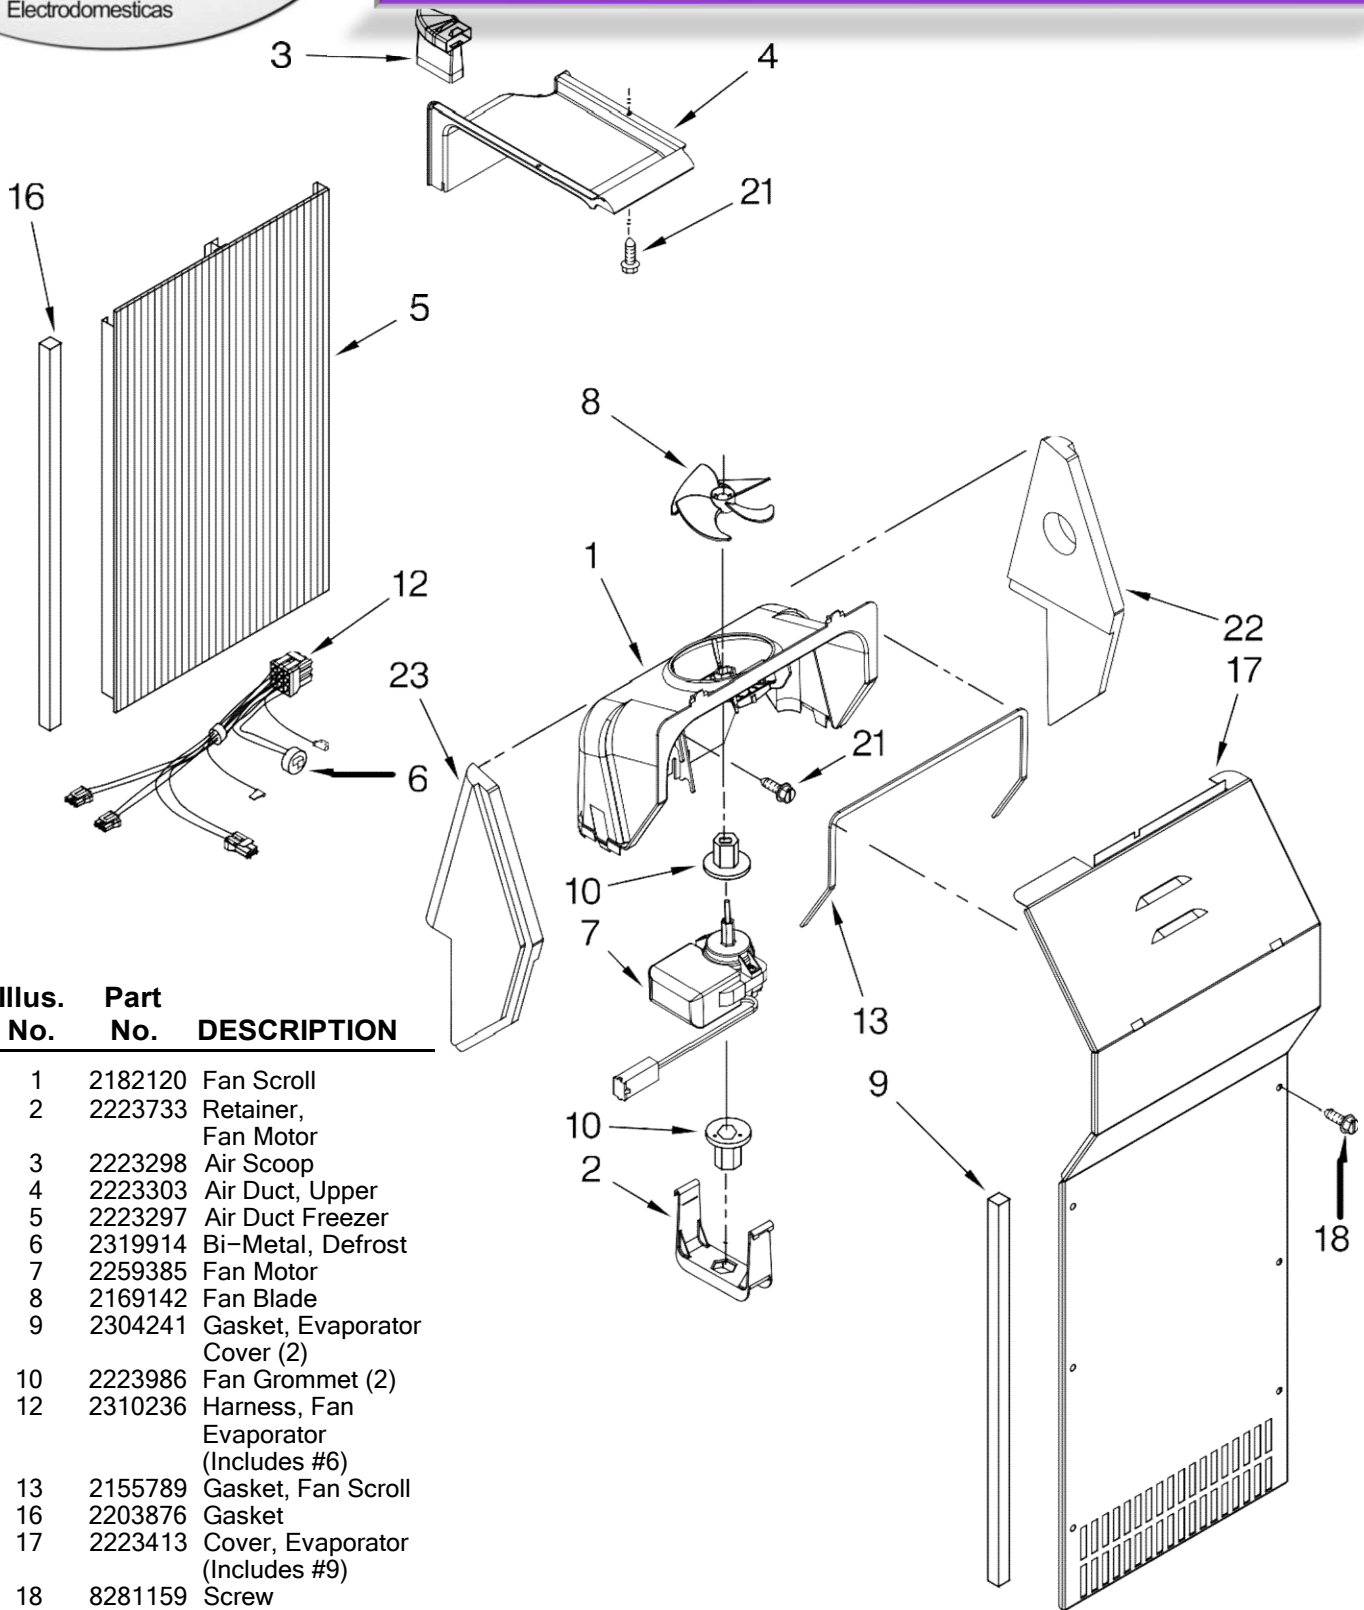

REFRIGERADOR KSCS25IN

Illus. No.	Part No.	DESCRIPTION
1	2182120	Fan Scroll
2	2223733	Retainer, Fan Motor
3	2223298	Air Scoop
4	2223303	Air Duct, Upper
5	2223297	Air Duct Freezer
6	2319914	Bi-Metal, Defrost
7	2259385	Fan Motor
8	2169142	Fan Blade
9	2304241	Gasket, Evaporator Cover (2)
10	2223986	Fan Grommet (2)
12	2310236	Harness, Fan Evaporator (Includes #6)
13	2155789	Gasket, Fan Scroll
16	2203876	Gasket
17	2223413	Cover, Evaporator (Includes #9)
18	8281159	Screw
21	489478	Screw
22	2223395	Support, R.S
23	2203596	Support, L.S

FOR ORDERING INFORMATION REFER TO PARTS PRICE LIST