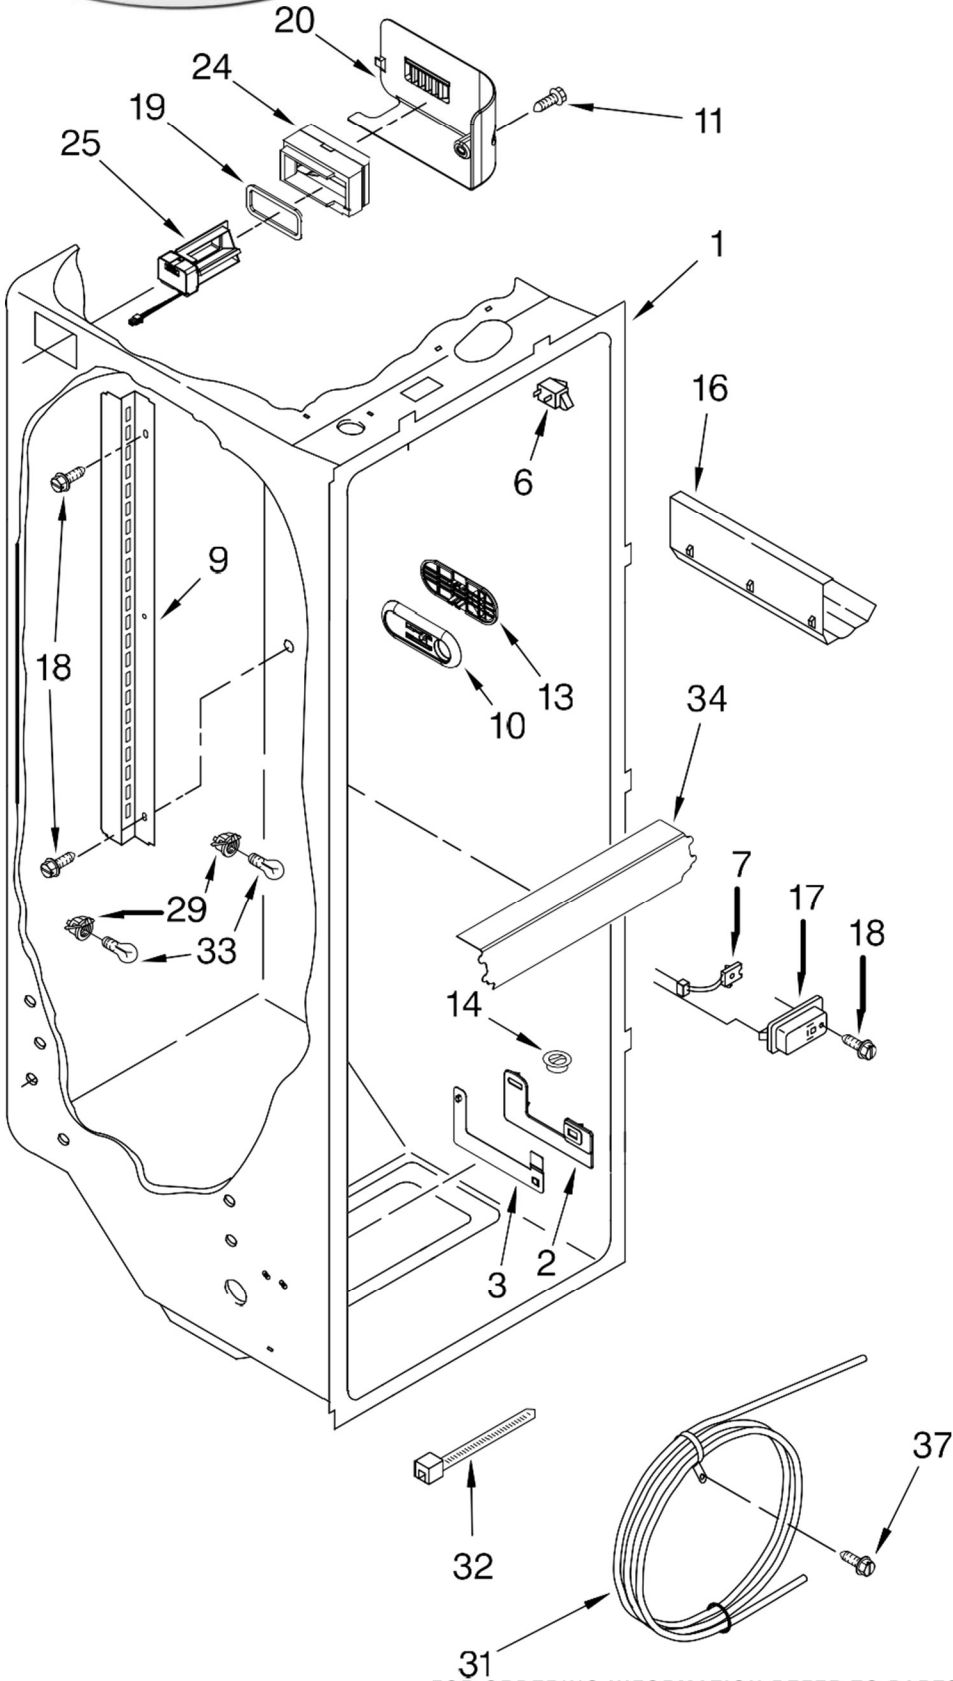

REFRIGERADOR KSCS25IN

Illus. No.	Part No.	DESCRIPTION
1		Liner (Not A Serviceable Part)
2	2224121	Escutcheon, Meat Pan Control
3	2224123	Slide, Meat Pan Control
6	1118894	Switch, Rocker Arm
7	2188820	Thermistor
9	2223456	Ladder, Shelf (2)
10	2301234	Housing, Door Control
11	489084	Screw
13	2301235	Slide, Door Control
14	2171846	Release Valve
16	2179404K	Rack, Wine & Egg
17	2317105	Cover, Thermistor
18	489478	Screw
19	2304597	Gasket, Air Baffle
20	2223403	Cover, Air Baffle
24	2224076	Air Diffuser Assembly
25	2220377	Air Baffle
29	2162085	Socket
31	2223876	Reservoir
32	2205813	Strap
33	2255743	Light Bulb
34	2223663	Light Lens
37	488280	Screw

FOR ORDERING INFORMATION REFER TO PARTS PRICE LIST

REFRIGERADOR KSCS25IN

Illus. No.	Part No.	DESCRIPTION
1	2224061	Shelf Assembly, Cantilever (2)
2	2301025	Button, Humidity
3	2301026	Slide, Humidity
4	2301117	Gasket, Side (2)
5	2203027	Cover, Meat Pan (Includes Items 13, 14, 15 & 20)
6	2301023	Snack Pan (Includes 30 & 31)
7		Glide Assembly, Crisper Pan
	2301548	Right Side
	2301549	Left Side
8	2301001	Window, Crisper Pan
9	2301567	Cover, Crisper (Includes 2, 3, 4, 11, 12)
10	2301027	Glass, Cover
11	2301116	Gasket (Front)
12	2301115	Gasket (Rear)
13	2174478	Eyelet, Roller
14	2188212	Roller
15	489211	Screw
16	2301031	Crisper Pan (Includes 8 & 31)
17	2223790	Meat Pan (Includes 13, 14, 19 & 22)
18		Glide Assembly, Snack Pan
	2301550	Right Side
	2301551	Left Side
19	489261	Screw
20	2223487	Deflector
21		Support Assembly
	2301569	Right Side
	2301570	Left Side
22	2203031	Handle
25	2196485	Stud Assembly
26	2301566	Shelf, Snack Pan
27	3400894	Screw
28	2196483	Stud Assembly
29	8281158	Screw
30	2301006	Window, Snack Pan
31		Cap, Snack Pan
	2301016	Right Side
	2301017	Left Side