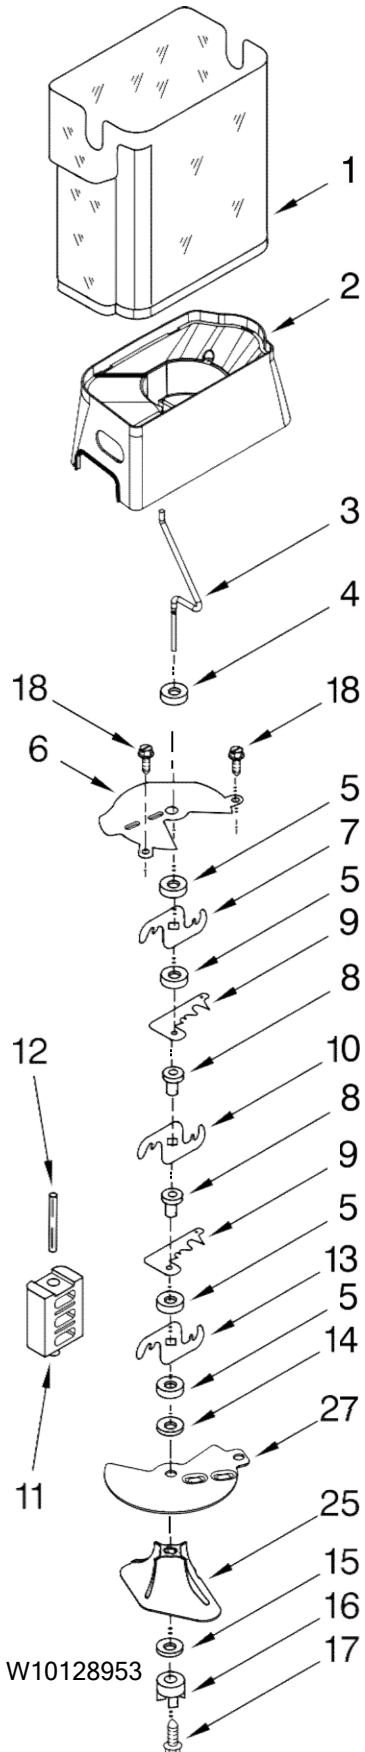

REFRIGERADOR KSCS25IN

W10128953