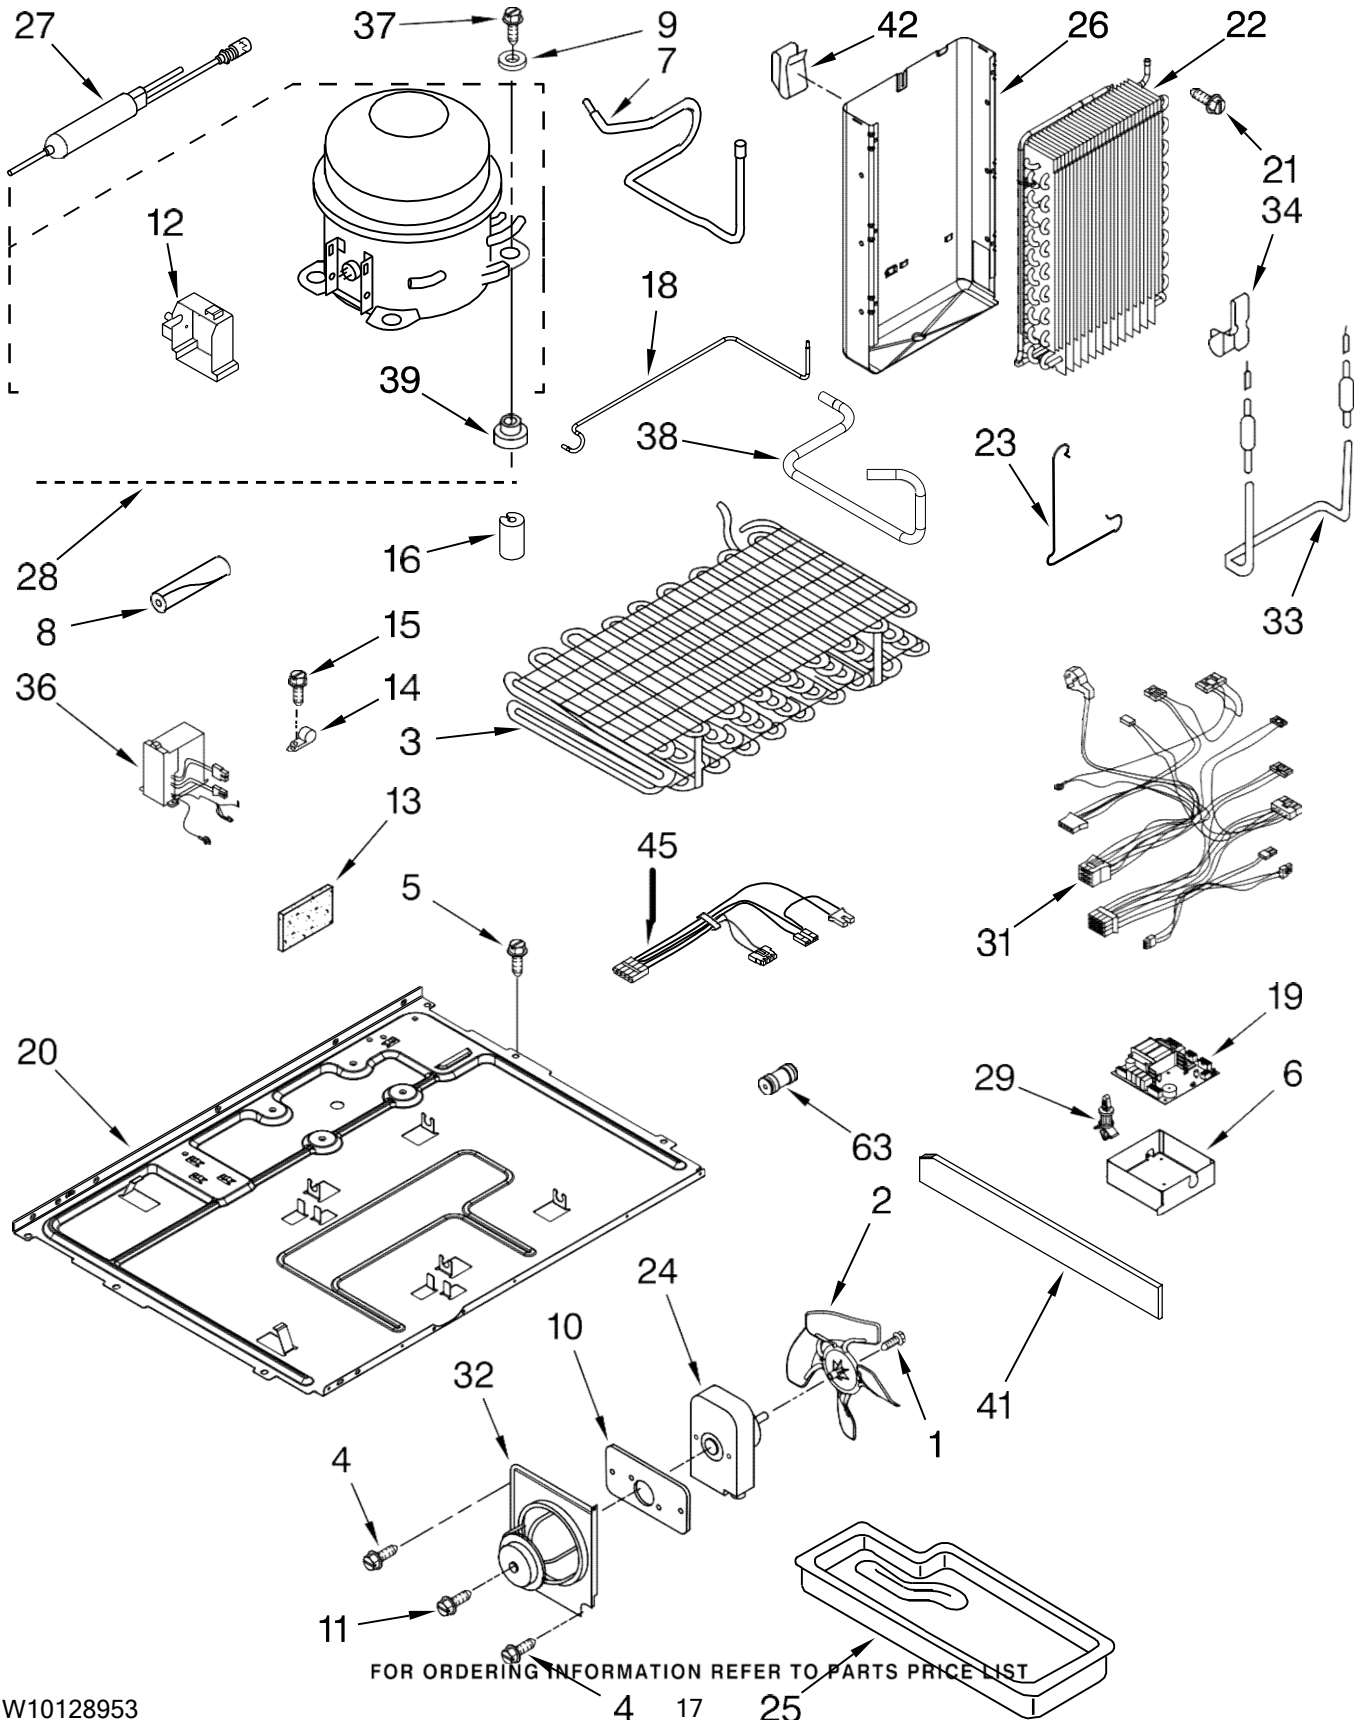

REFRIGERADOR KSCS25IN

FOR ORDERING INFORMATION REFER TO PARTS PRICE LIST

REFRIGERADOR KSCS25IN

UNIT PARTS

For Models: KSCS25INWH03, KSCS25INBT03, KSCS25INBL03, KSCS25INSS03, KSCS25INMS03
(White) (Biscuit) (Black) (Stainless Steel) (Monochromatic Stainless)

Illus. No.	Part No.	DESCRIPTION
1	777070	Screw
2	2225834	Fan, Blade
3	2223315	Condenser Assembly
4	8281197	Screw
5	3400524	Screw (6)
6	2223703	Housing, Control Board
7	2223351	Tube Suction
8	2161302	Sleeve
9	W10000040	Washer
10	2301979	Plate, Mounting
11	8281196	Screw
12	2215676	Cover, Terminal
13	2169104	Insulation, Sound
14	2185788	Clamp, Cable
15	488649	Screw
16	2319835	Grommet, Cond (4)
18	2223353	Tube, Condenser to Heat Loop
19	2307028	Electronic Control
20	2306932	Baseplate
21	489478	Screw
22	2188823	Evaporator

Illus. No.	Part No.	DESCRIPTION
23	2161324	Clamp
24	2188729	Fan, Motor
25	2223398	Tray, Evaporator
26	2224022	Heat Shield
27	2319825	Drier
28	2223801	Compressor (Includes Items 12 & 39)
29	2223800	Spacer (5)
31	2187849	Harness, Main Control
32	2224024	Fan, Motor Bracket
33	2210737	Heater, Defrost
34	2304287	Clip
36	2304175	Inverter Box
37	W10000070	Screw
38	2223352	Tube, Discharge
39		Grommet (4) Production 4387558 Service
41	2223394	Extension, Air Baffle
42	2155547	Clip, Heat Shield
45	2187737	Unit Harness
63	2209709	Connector, Water Tube

Illus. No.	Part No.	DESCRIPTION
Following Parts Not Illustrated and Optional Parts Not Included		
	978025	Valve, Access (1/4")
	978026	Valve, Access (5/16")
	978027	Valve, Access (3/8")
	978028	Valve, Access (1/2")
	978029	Valve, Access (5/8")
	978030	Valve, Access (3/4")
	876764	Valve, Access (3/16")
REFRIGERANT CHARGE		
		6.00 oz. (R-134A)