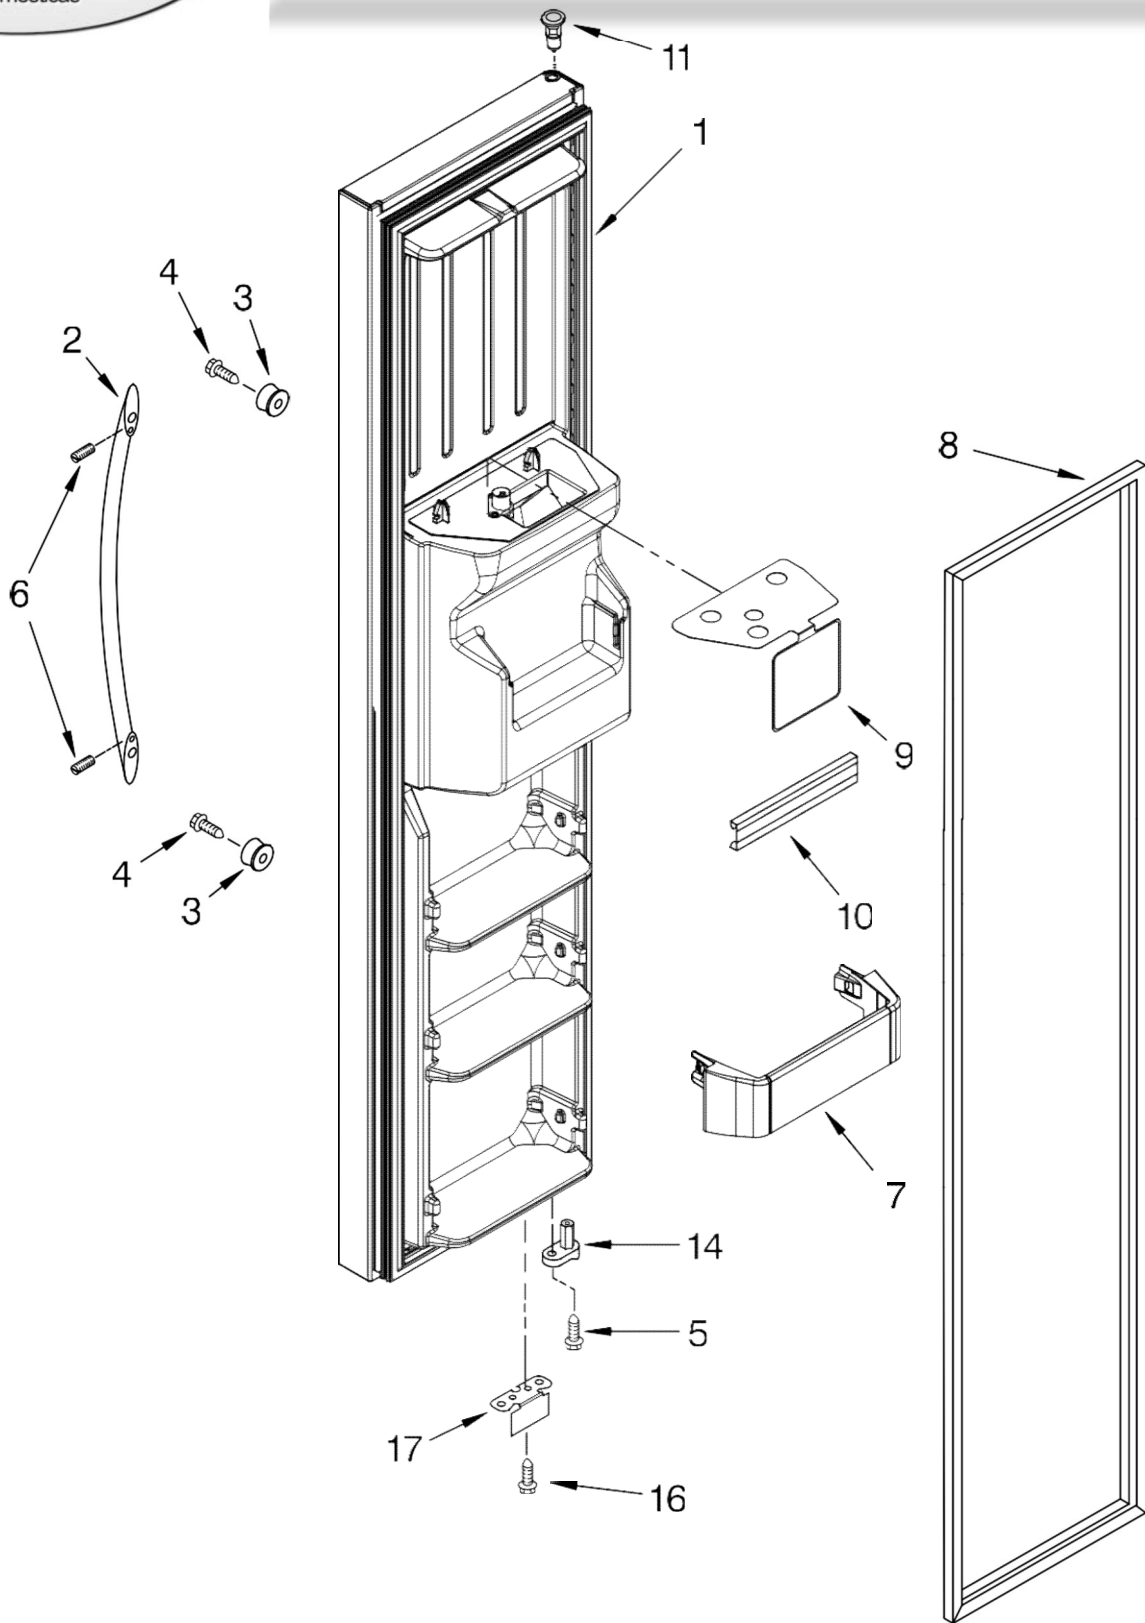

REFRIGERADOR KSCS25IN

REFRIGERATOR DOOR PARTS

For Models: KSCS25INWH03, KSCS25INBT03, KSCS25INBL03, KSCS25INSS03, KSCS25INMS03
(White) (Biscuit) (Black) (Stainless Steel) (Monochromatic Stainless)

Illus. No.	Part No.	DESCRIPTION
1		Refrigerator Door (Includes #7)
	2307198W	White
	2307198T	Biscuit
	2307198B	Black
	2307198S	Stainless Steel
	2307198SU	Monochromatic Stainless
2	2203087K	Trim, Shelf
3	2255421	Dairy Door
4	2223883	Caddy, Can
5	2165792K	Butter Dish
6	2219698	Stud, Handle
7		Door Gasket, Magnetic
	2223326	Mist Beige
	2223909	Black
8		Handle (Includes #9)
	2304832W	White
	2304832T	Biscuit
	2304832B	Black
	2304832S	Stainless Steel
9	W10010140	Screw
10	2223879	Dairy Compartment
11	488208	Screw
12	2307048	Door Closer, Upper Cam
13		Thimble, Top
	2308050	For White, Black, & Biscuit Models
	2308091	For Stainless Steel and Monochromatic Stainless Models
14	489420	Screw
15		Bracket, Door Stop
	2306940	Chrome
	2306940B	Black
16	2223860	Door Bin (3)
17	3400012	Screw
18	2224173	Door Bin, Shallow
20	2156006K	Plug, Trim

REFRIGERADOR KSCS25IN

FOR ORDERING INFORMATION REFER TO PARTS PRICE LIST