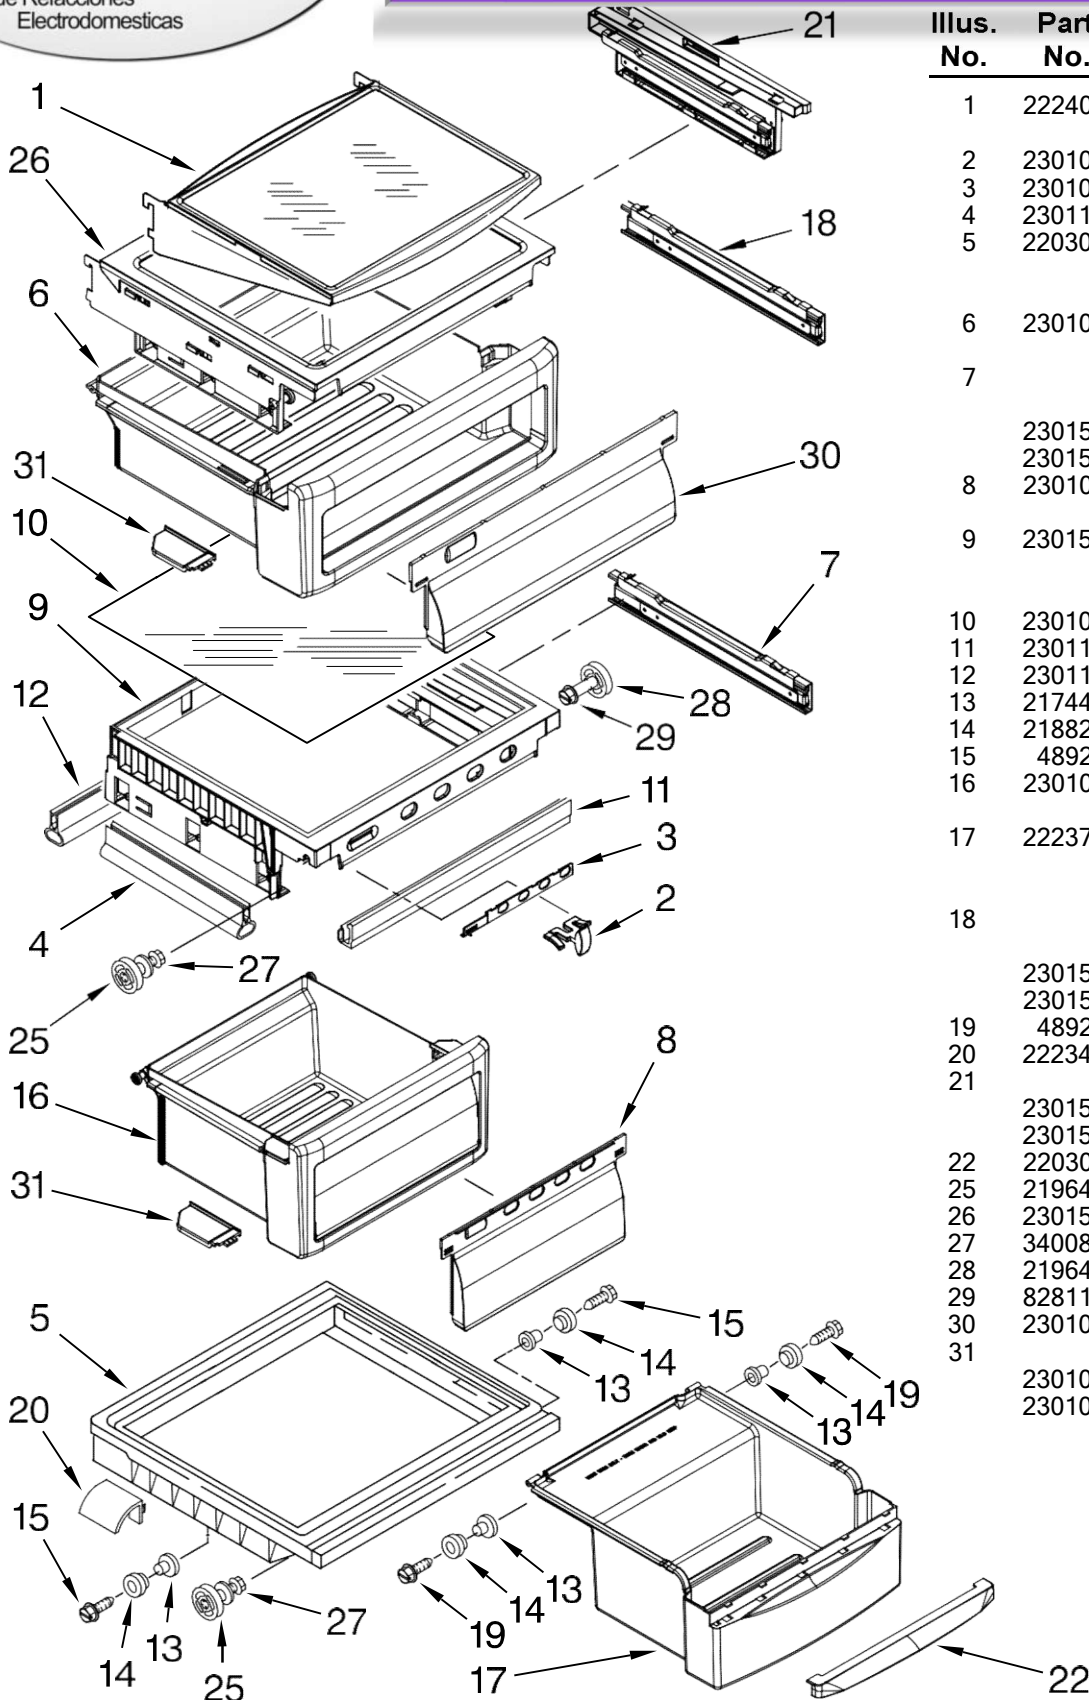

REFRIGERADOR KSCS25IN

Illus. No.	Part No.	DESCRIPTION
1		Liner (Not A Serviceable Part)
2	2224121	Escutcheon, Meat Pan Control
3	2224123	Slide, Meat Pan Control
6	1118894	Switch, Rocker Arm
7	2188820	Thermistor
9	2223456	Ladder, Shelf (2)
10	2301234	Housing, Door Control
11	489084	Screw
13	2301235	Slide, Door Control
14	2171846	Release Valve
16	2179404K	Rack, Wine & Egg
17	2317105	Cover, Thermistor
18	489478	Screw
19	2304597	Gasket, Air Baffle
20	2223403	Cover, Air Baffle
24	2224076	Air Diffuser Assembly
25	2220377	Air Baffle
29	2162085	Socket
31	2223876	Reservoir
32	2205813	Strap
33	2255743	Light Bulb
34	2223663	Light Lens
37	488280	Screw

FOR ORDERING INFORMATION REFER TO PARTS PRICE LIST

REFRIGERADOR KSCS25IN

Illus. No.	Part No.	DESCRIPTION
1	2224061	Shelf Assembly, Cantilever (2)
2	2301025	Button, Humidity
3	2301026	Slide, Humidity
4	2301117	Gasket, Side (2)
5	2203027	Cover, Meat Pan (Includes Items 13, 14, 15 & 20)
6	2301023	Snack Pan (Includes 30 & 31)
7		Glide Assembly, Crisper Pan
	2301548	Right Side
	2301549	Left Side
8	2301001	Window, Crisper Pan
9	2301567	Cover, Crisper (Includes 2, 3, 4, 11, 12)
10	2301027	Glass, Cover
11	2301116	Gasket (Front)
12	2301115	Gasket (Rear)
13	2174478	Eyelet, Roller
14	2188212	Roller
15	489211	Screw
16	2301031	Crisper Pan (Includes 8 & 31)
17	2223790	Meat Pan (Includes 13, 14, 19 & 22)
18		Glide Assembly, Snack Pan
	2301550	Right Side
	2301551	Left Side
19	489261	Screw
20	2223487	Deflector
21		Support Assembly
	2301569	Right Side
	2301570	Left Side
22	2203031	Handle
25	2196485	Stud Assembly
26	2301566	Shelf, Snack Pan
27	3400894	Screw
28	2196483	Stud Assembly
29	8281158	Screw
30	2301006	Window, Snack Pan
31		Cap, Snack Pan
	2301016	Right Side
	2301017	Left Side