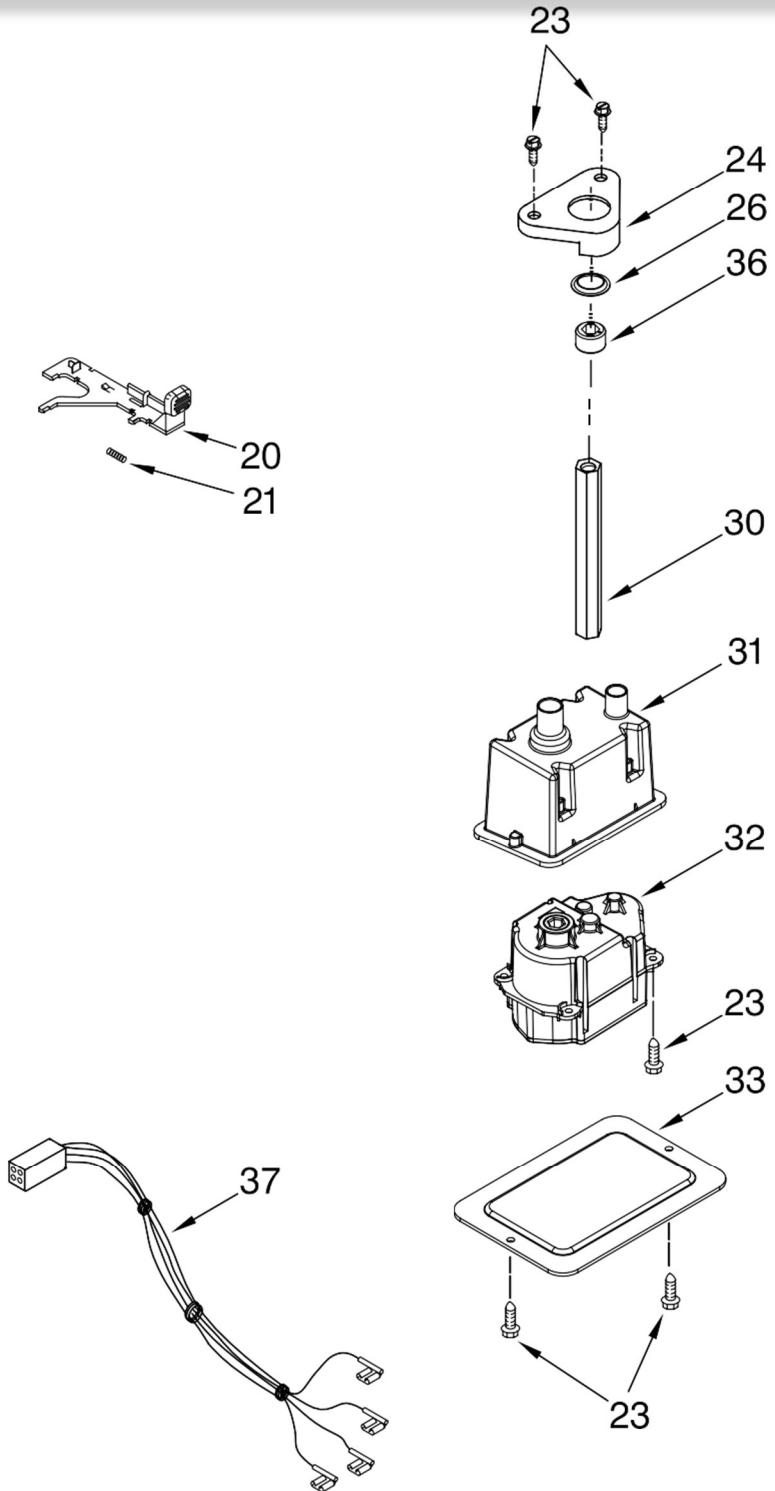

FOR ORDERING INFORMATION REFER TO PARTS PRICE LIST