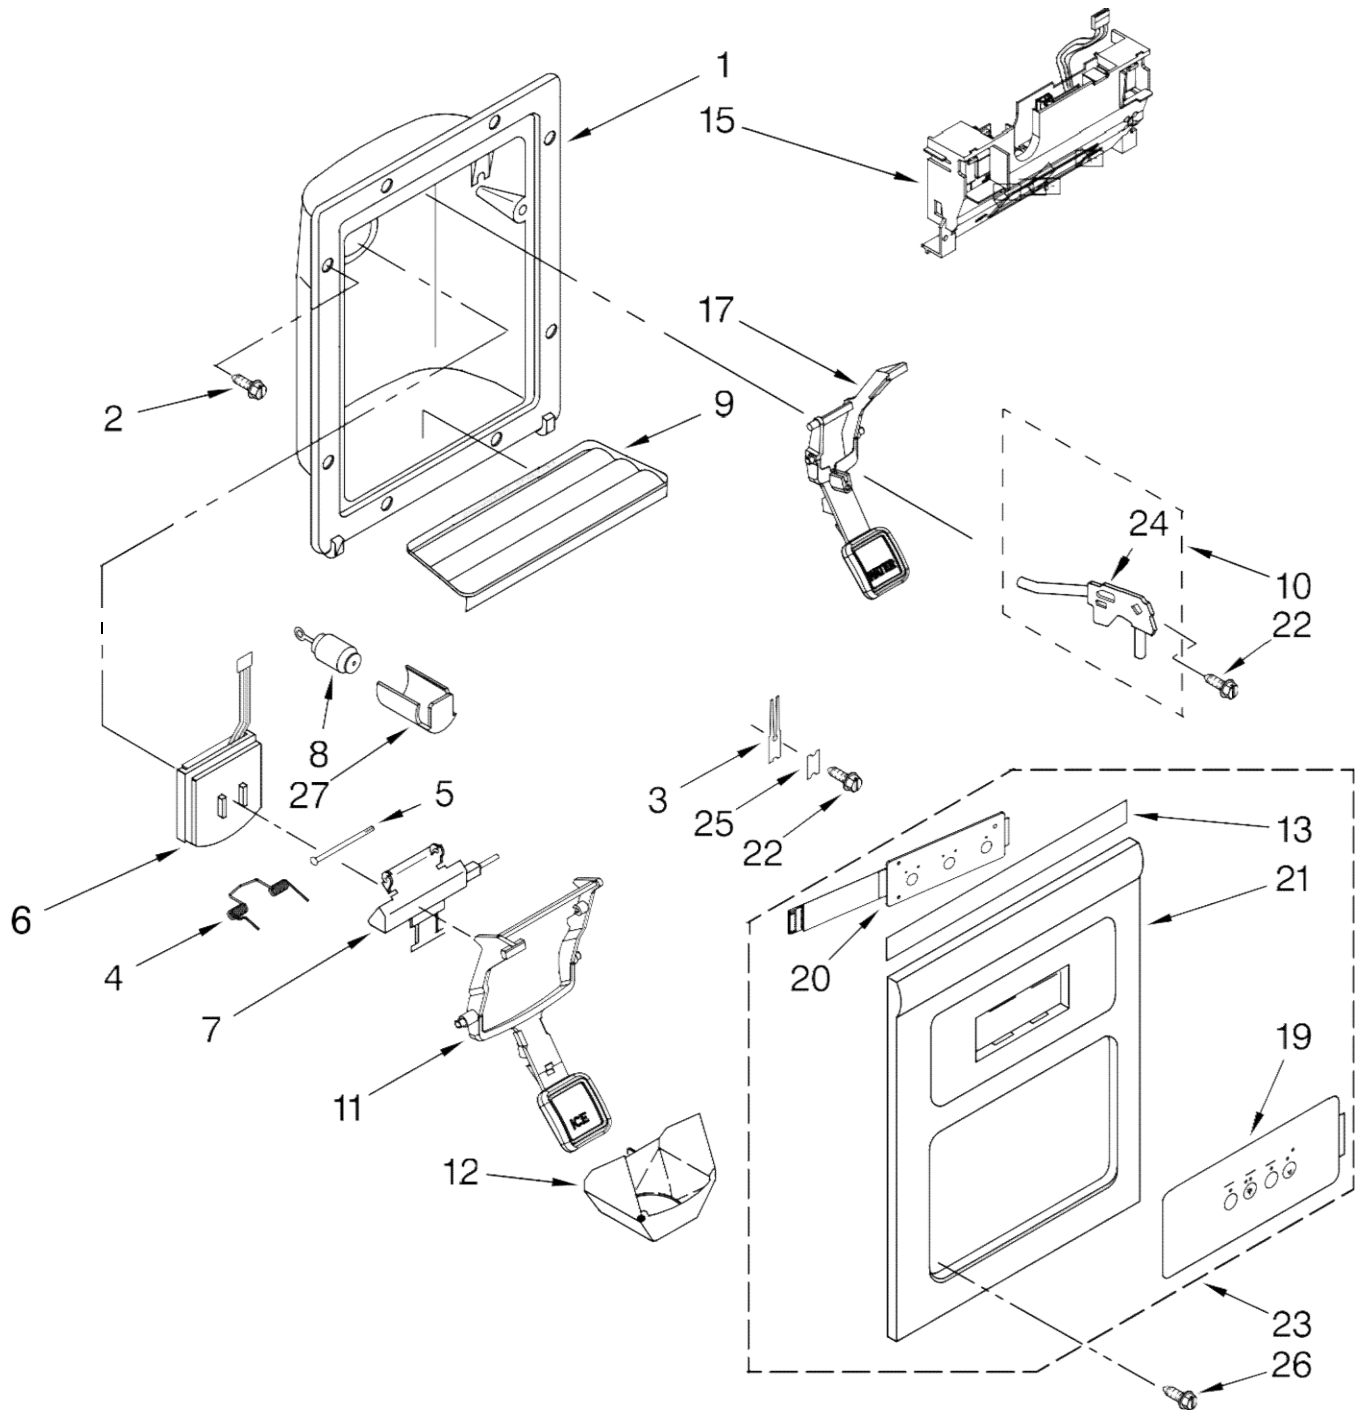

REFRIGERADOR KSCS25IN

FOR ORDERING INFORMATION REFER TO PARTS PRICE LIST

REFRIGERADOR KSCS25IN

DISPENSER FRONT PARTS

For Models: KSCS25INWH03, KSCS25INBT03, KSCS25INBL03, KSCS25INSS03, KSCS25INMS03
(White) (Biscuit) (Black) (Stainless Steel) (Monochromatic Stainless)

Illus. No.	Part No.	DESCRIPTION	Illus. No.	Part No.	DESCRIPTION	Illus. No.	Part No.	DESCRIPTION			
1		Housing, Dispenser (Not Serviced)	11		Lever, Ice Dispenser	20		LED Display (Not Available, Order #23)			
2	3196537	Screw		2259396W	White			21	Front Cover, Housing (Not Available, Order #23)		
3	2194719	Retainer, Levers		2259396T	Biscuit				22	489000 Screw	
4	2304772	Spring, Torsion		2259396SB	Black				23	Front Cover Assembly (Includes Items 13, 19, 20 & 21)	
5	2196195	Pin		2259396AP	Apollo Gray					2224064W	White
6	2180353	Door, Ice	12	2180224	Guide, Ice					2224064T	Biscuit
7	2304355	Door Mechanism Assembly	13	2305571	Gasket					2224064B	Black
8	2205686	Mechanism Delay	15	2323010	Bracket, Control					2224064US	Universal Silver
9		Grille, Overflow	17		Lever, Water Dispenser				24	2304673	Bracket, Dispenser
	2206670W	White		2259395W	White				25	2195051	Strain Relief
	2206670T	Biscuit		2259395T	Biscuit				26	3400065	Screw
	2206670B	Black		2259395SB	Black				27	2252127	Sleeve, Mechanism
	2206670US	Universal Silver		2259395AP	Apollo Gray						
10	2221562	Water Fitting Assembly (Includes Water Tube)	19		Overlay, Front Cover (Not Available, Order #23)