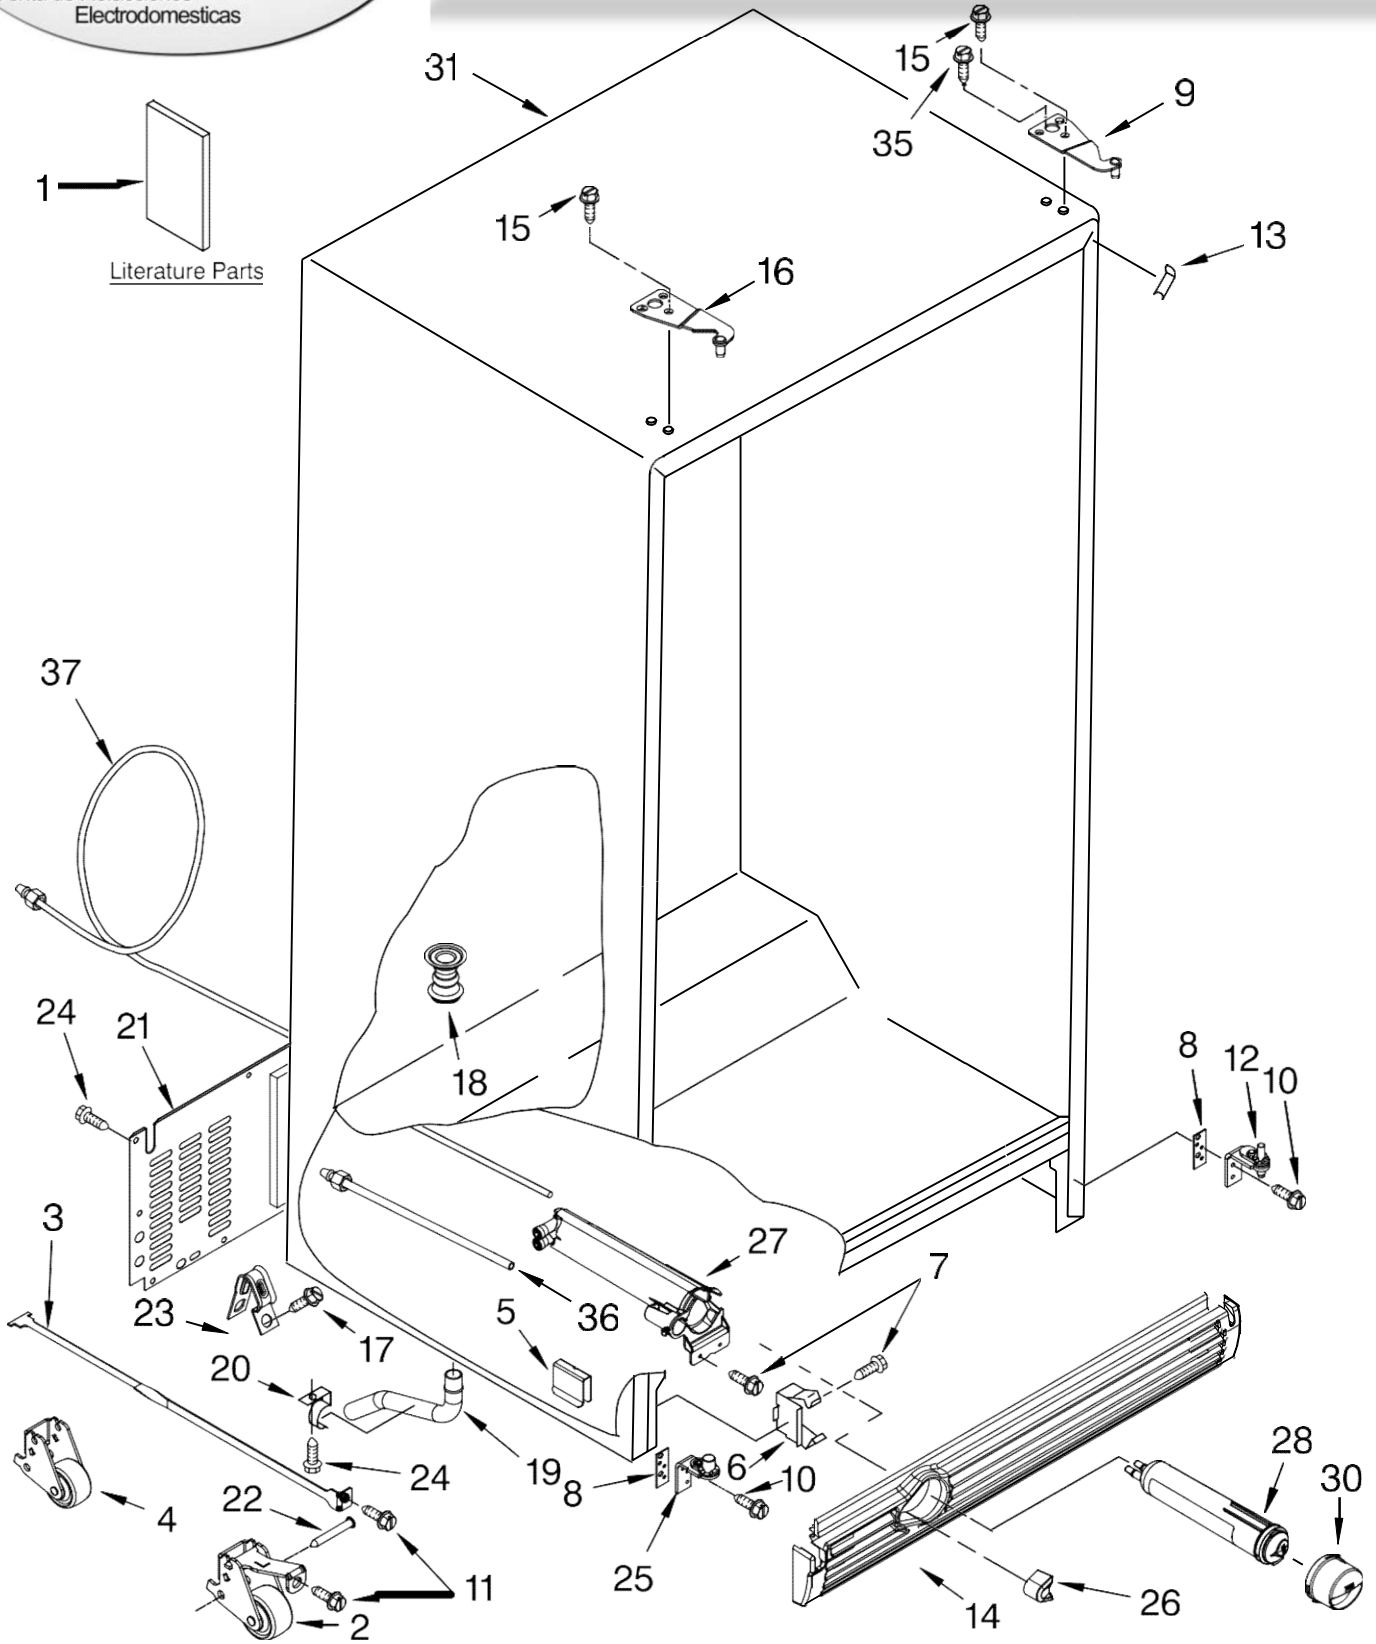

REFRIGERADOR KSCS25IN

FOR ORDERING INFORMATION REFER TO PARTS PRICE LIST

REFRIGERADOR KSCS25IN

CABINET PARTS

For Models: KSCS25INWH01, KSCS25INBT01, KSCS25INBL01, KSCS25INSS01, KSCS25INMS01
(White) (Biscuit) (Black) (Stainless Steel)(Monochromatic Stainless)

Illus. No.	Part No.	DESCRIPTION	Illus. No.	Part No.	DESCRIPTION	Illus. No.	Part No.	DESCRIPTION
1		Literature Parts	13		Filler, Wrapper	25	2223460	Hinge Assembly, Bottom-FC
	2318583	Use & Care Guide		2223893W	White			Button, Water Filter
	2223419	Service & Wiring Sheet		2223893T	Biscuit	26		2260503W White
	2223996	Installation Instructions		2223893B	Black			2260503T Biscuit
	2318615	Energy Guide	14	2223289AP	Apollo Gray Grille			2260503B Black
	2220407	Modular Icemaker Service Sheet		2322206W	White			2260503AP Apollo Gray
2		Front Roller Asm		2322206T	Biscuit	27	2260526	Housing, Water Filter
	2306950	Left Side		2322206B	Black			4396841 Water Filter
	2306951	Right Side	15	3400108	Screw	28		4396841 Water Filter
3	2223263	Strap, Roller	16		Hinge, Top FC	30		Cap, Water Filter
4	2306949	Roller, Rear (2)		2307007W	White			2260518W White
5	2223388	Clip, Retainer (4)		2307007T	Biscuit			2260518T Biscuit
6	2155013	Clip, Grille		2307007B	Black			2260518B Black
7	489478	Screw		2307007AP	Apollo Gray			2260518AP Apollo Gray
8	2223545	Shim	17	489464	Screw	31		Cabinet (Not A Serviceable Part)
9		Hinge Top, RC	18	940139	Drain Fitting	35	3400858	Screw
	2307008W	White	19	2199954	Tube, Extension	36	2224020	Tube, Filter Outlet
	2307008T	Biscuit	20	1108439	Clip, Drain Tube	37	2305536	Tube, Filter Inlet
	2307008B	Black	21	2223409	Cover, Unit			
	2307008AP	Apollo Gray	22	2223387	Pin, Roller (4)			
10	3400113	Screw	23	549193	Clamp, Service Cord			
11	3400243	Screw	24	489084	Screw			
12	2223520	Hinge Assembly, Bottom-RC