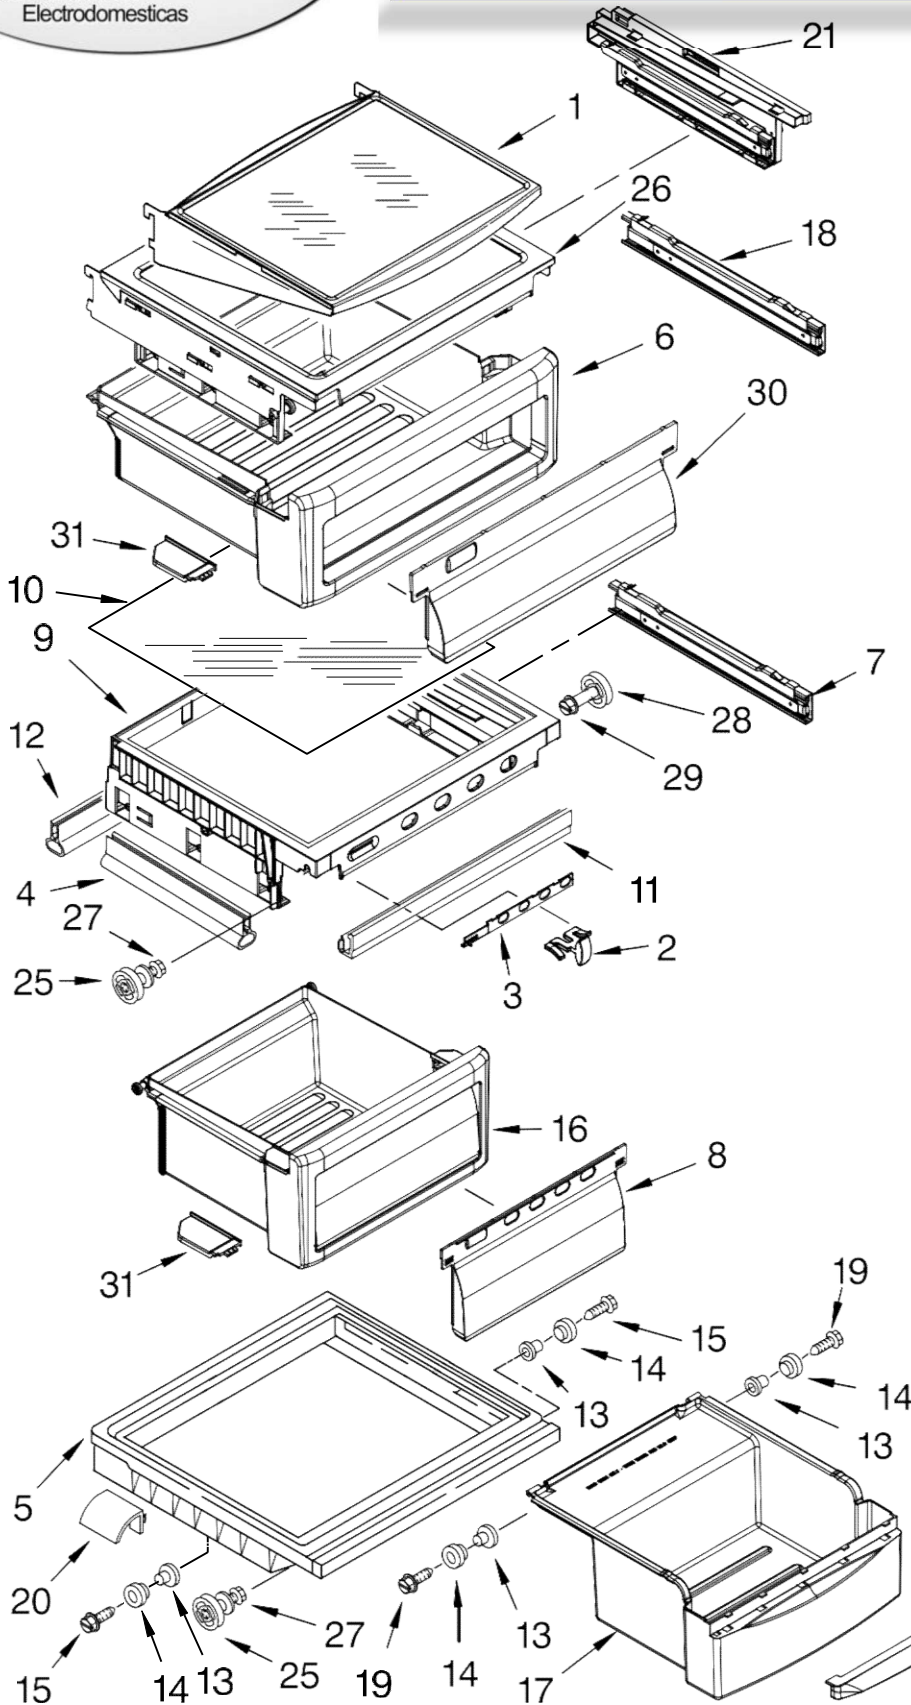

REFRIGERADOR KSCS25IN

Illus. No.	Part No.	DESCRIPTION
1		Liner (Not A Serviceable Part)
2	2224121	Escutcheon, Meat Pan Control
3	2224123	Slide, Meat Pan Control
6	1118894	Switch, Rocker Arm
7	2188820	Thermistor
9	2223456	Ladder, Shelf (2)
10	2301234	Housing, Door Control
11	489084	Screw
13	2301235	Slide, Door Control
14	2171846	Release Valve
15	2209204	Clip, Thermistor
16	2179404K	Rack, Wine & Egg
17	1116793	Cover, Thermistor
18	489478	Screw
19	2304597	Gasket, Air Baffle
20	2223403	Cover, Air Baffle
24	2224076	Air Diffuser Assembly
25	2220377	Air Baffle
29	2162085	Socket
31	2223876	Reservoir
32	2205813	Strap
33	2255743	Light Bulb
34	2223663	Light Lens
37	488280	Screw

FOR ORDERING INFORMATION REFER TO PARTS PRICE LIST

REFRIGERADOR KSCS25IN

Illus. No.	Part No.	DESCRIPTION
1	2224061	Shelf Assembly, Cantilever (2)
2	2301025	Button, Humidity
3	2301026	Slide, Humidity
4	2301117	Gasket, Side (2)
5	2203027	Cover, Meat Pan (Includes Items 13, 14, 15 & 20)
6	2301023	Snack Pan (Includes 30 & 31)
7		Glide Assembly, Crisper Pan
	2301548	Right Side
	2301549	Left Side
8	2301001	Window, Crisper Pan
9	2301567	Cover, Crisper (Includes 2, 3, 4, 11, 12)
10	2301027	Glass, Cover
11	2301116	Gasket (Front)
12	2301115	Gasket (Rear)
13	2174478	Eyelet, Roller
14	2188212	Roller
15	489211	Screw
16	2301031	Crisper Pan (Includes 8 & 31)
17	2223790	Meat Pan (Includes 13, 14, 19 & 22)
18		Glide Assembly, Snack Pan
	2301550	Right Side
	2301551	Left Side
19	489261	Screw
20	2223487	Deflector
21		Support Assembly
	2301569	Right Side
	2301570	Left Side
22	2203031	Handle
25	2196485	Stud Assembly
26	2301566	Shelf, Snack Pan
27	3400894	Screw
28	2196483	Stud Assembly
29	8281158	Screw
30	2301006	Window, Snack Pan
31		Cap, Snack Pan
	2301016	Right Side
	2301017	Left Side