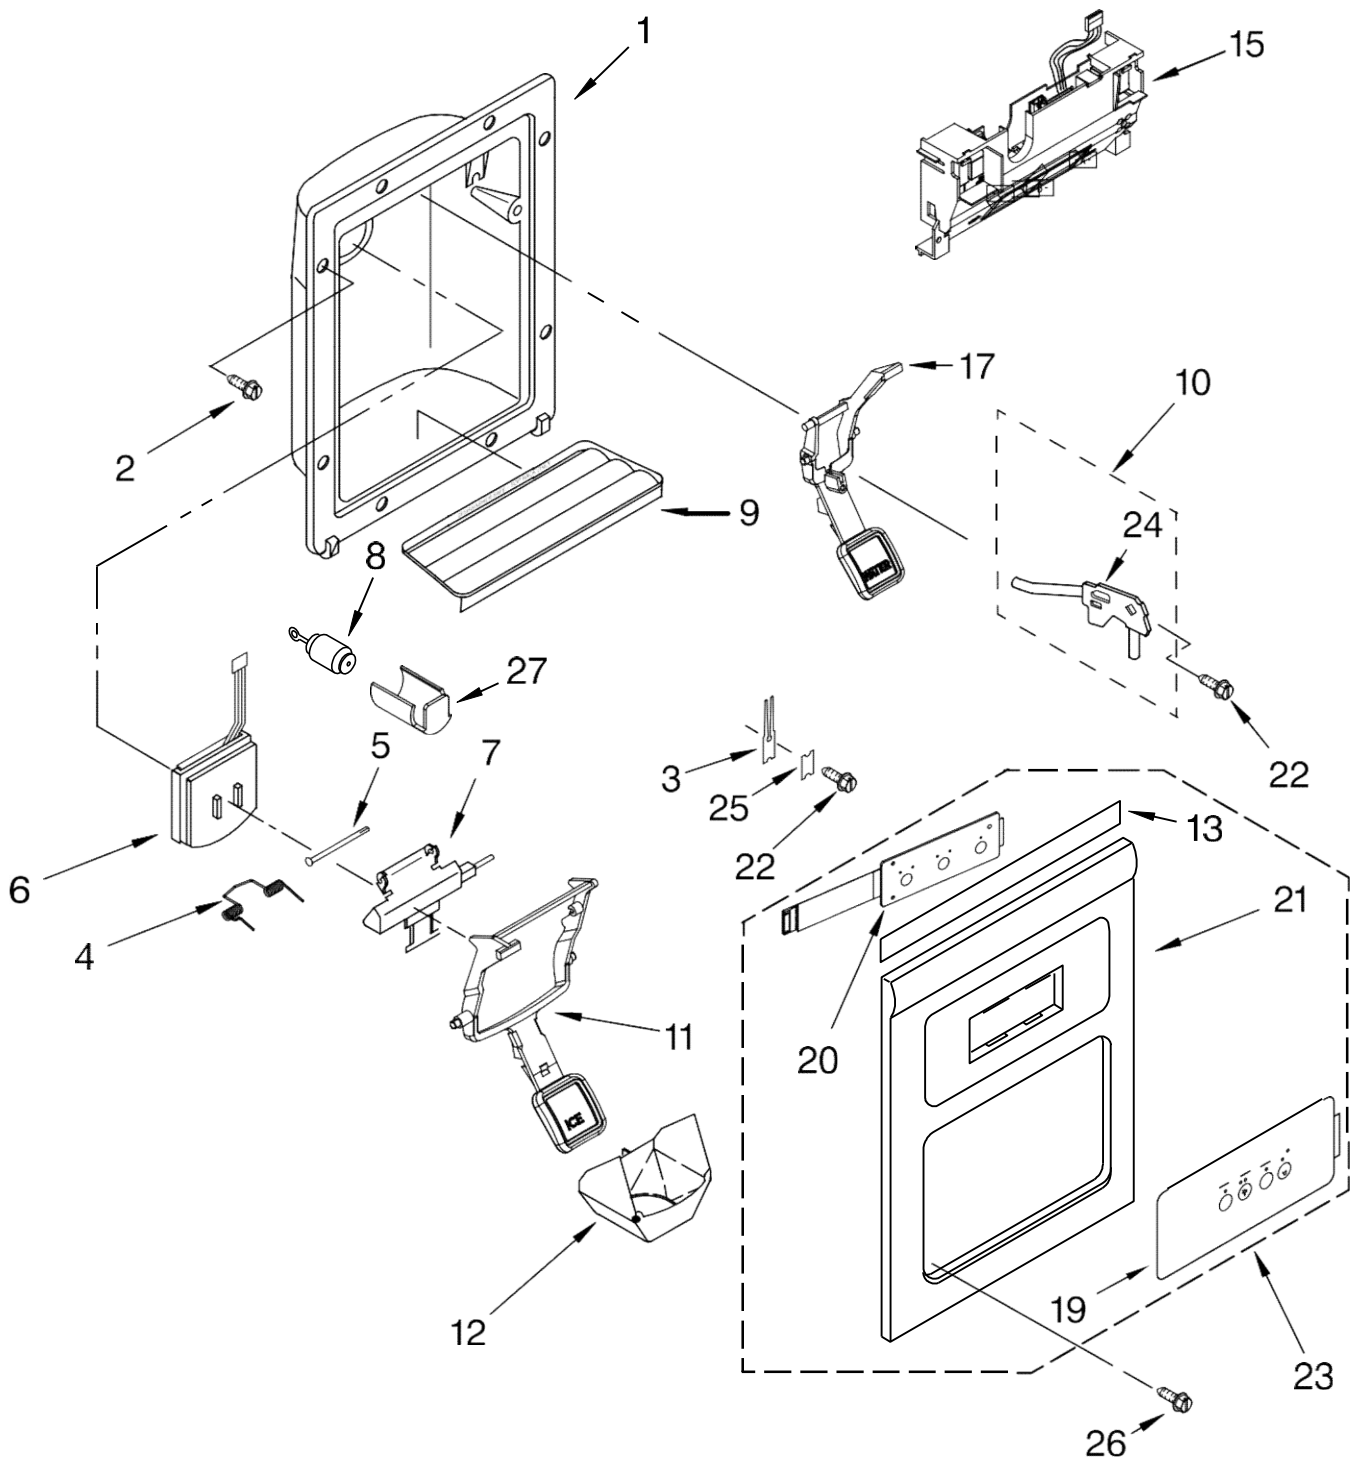

REFRIGERADOR KSCS25IN

FOR ORDERING INFORMATION REFER TO PARTS PRICE LIST

REFRIGERADOR KSCS25IN

Illus. No.	Part No.	DESCRIPTION
1		Housing, Dispenser (Not Serviced)
2	3196537	Screw
3	2194719	Retainer, Levers
4	2180209	Spring, Torsion
5	2196195	Pin
6	2180353	Door, Ice
7	2304355	Door Mechanism Assembly
8	2205686	Mechanism Delay
9		Grille, Overflow
	2206670W	White
	2206670T	Biscuit
	2206670B	Black
	2206670US	Universal Silver
10	2221562	Water Fitting Assembly (Includes Water Tube)
11		Lever, Ice Dispenser
	2259396W	White
	2259396T	Biscuit
	2259396SB	Black
	2259396AP	Apollo Gray
12	2180224	Guide, Ice
13	2305571	Gasket
15	2306938	Bracket, Control
17		Lever, Water Dispenser
	2259395W	White
	2259395T	Biscuit
	2259395SB	Black
	2259395AP	Apollo Gray
19		Overlay, Front Cover (Not Available, Order #23)
20		LED Display (Not Available, Order #23)
21		Front Cover, Housing (Not Available, Order #23)
22	489000	Screw
23		Front Cover Assembly (Includes Items 13, 19, 20 & 21)
	2224064W	White
	2224064T	Biscuit
	2224064B	Black
	2224064US	Universal Silver
24	2304673	Bracket, Dispenser
25	2195051	Strain Relief
26	3400065	Screw
27	2252127	Sleeve, Mechanism