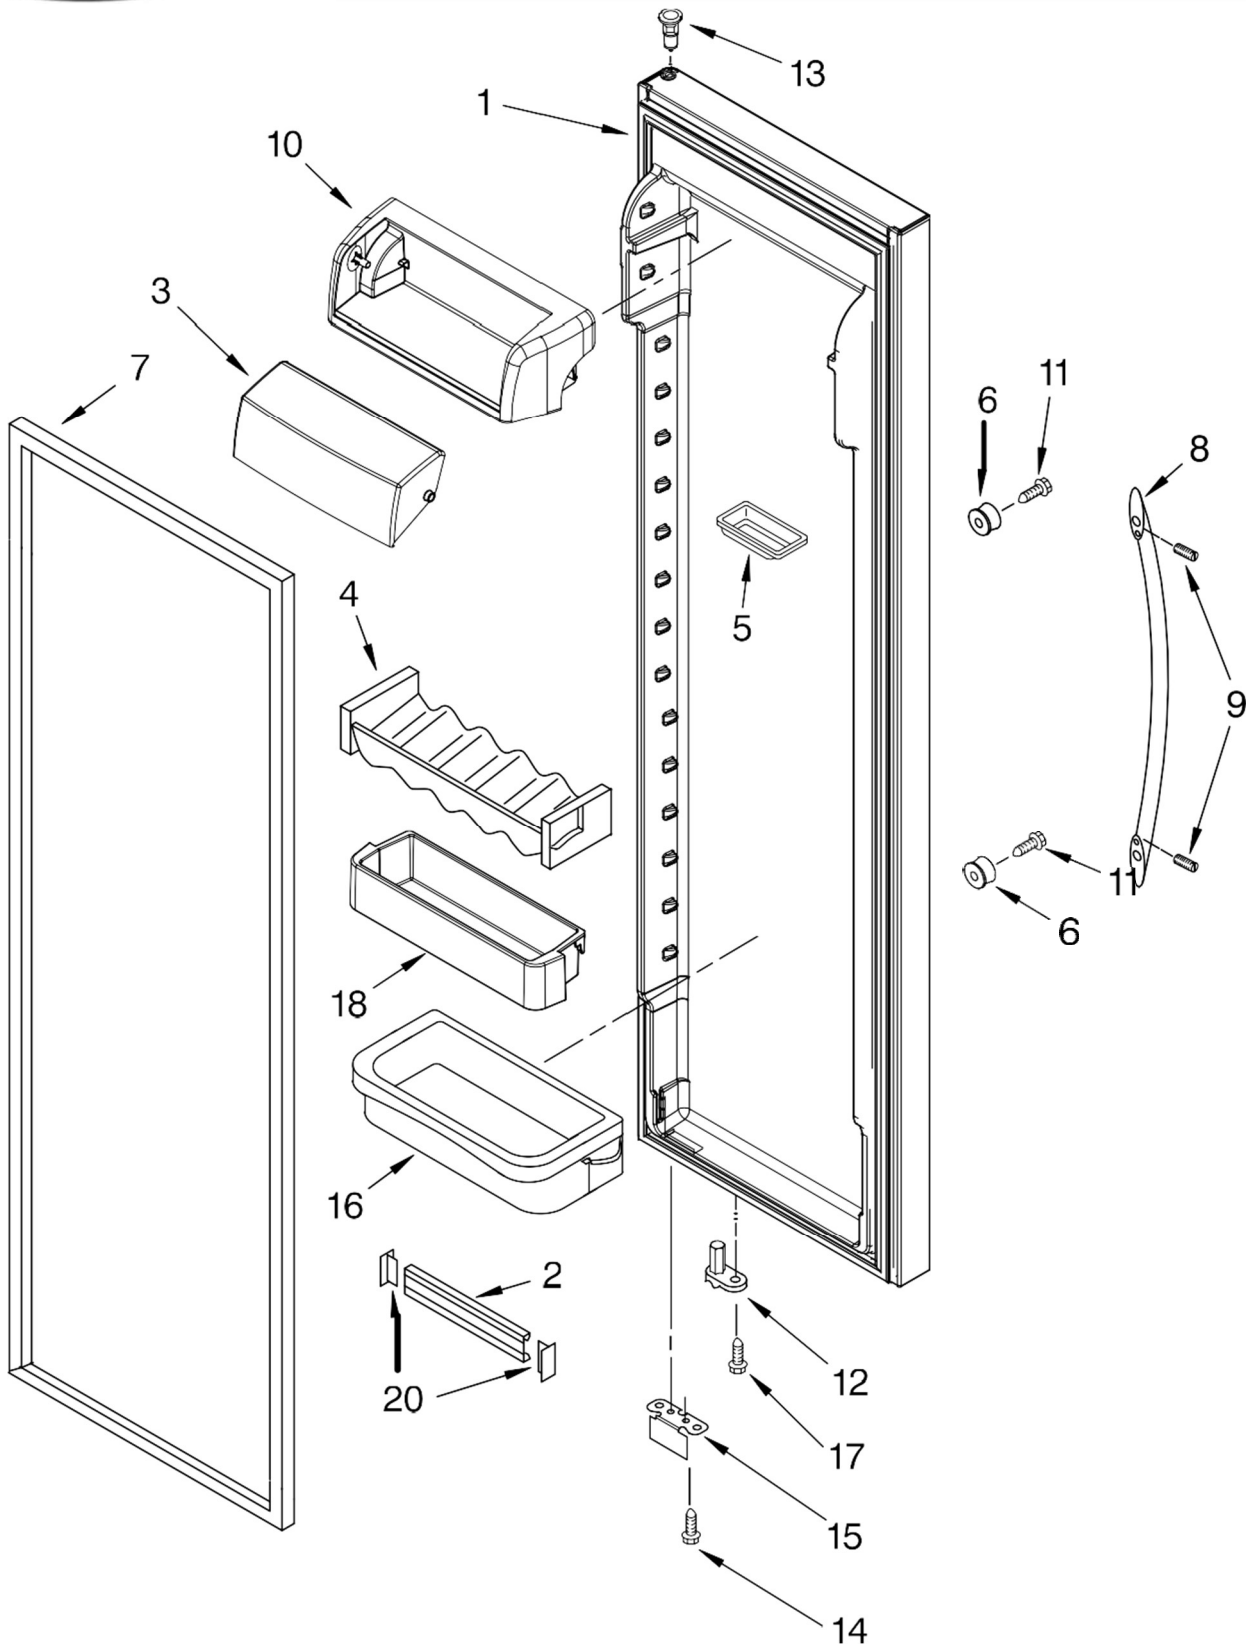

REFRIGERADOR KSCS25IN

FOR ORDERING INFORMATION REFER TO PARTS PRICE LIST

REFRIGERADOR KSCS25IN

REFRIGERATOR DOOR PARTS

For Models: KSCS25INWH01, KSCS25INBT01, KSCS25INBL01, KSCS25INSS01, KSCS25INMS01
(White) (Biscuit) (Black) (Stainless Steel)(Monochromatic Stainless)

Illus. No.	Part No.	DESCRIPTION
1		Refrigerator Door (Includes #7)
	2223917W	White
	2223917T	Biscuit
	2223917B	Black
	2223917S	Stainless Steel
	2223917SA	Monochromatic Stainless
2	2203087K	Trim, Shelf
3	2255421	Dairy Door
4	2223883	Caddy, Can
5	2165792K	Butter Dish
6	2219698	Stud, Handle
7		Door Gasket, Magnetic
	2223326	Mist Beige
	2223909	Black
8		Handle (Includes #9)
	2304832W	White
	2304832T	Biscuit
	2304832B	Black
	2304832S	Stainless Steel
9	W10010140	Screw
10	2223879	Dairy Compartment
11	488208	Screw
12	2182178	Door Closer, Upper Cam
13		Thimble, Top
	2308050	For White, Black, & Biscuit Models
	2308091	For Stainless Steel and Monochromatic Stainless Models
14	489420	Screw
15		Bracket, Door Stop
	2306940	Chrome
	2306940B	Black
16	2223860	Door Bin (3)
17	3400012	Screw
18	2224173	Door Bin, Shallow
20	2156006K	Plug, Trim