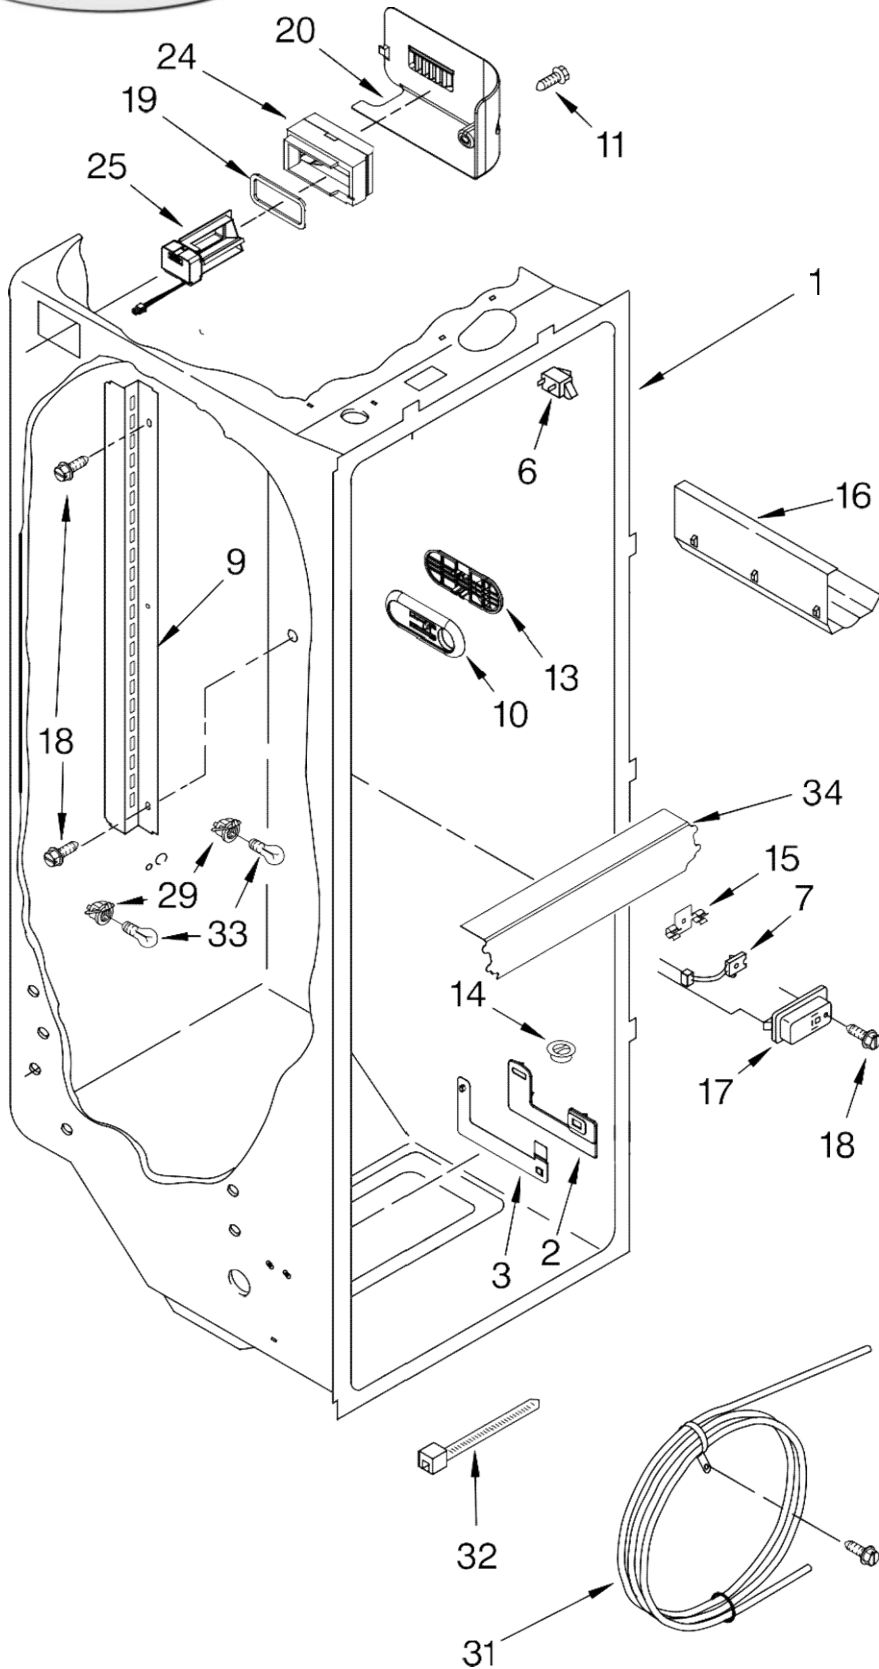

REFRIGERADOR KSCS25IN

Illus. No.	Part No.	DESCRIPTION
1		Liner (Not A Serviceable Part)
2	2224121	Escutcheon, Meat Pan Control
3	2224123	Slide, Meat Pan Control
6	1118894	Switch, Rocker Arm
7	2188820	Thermistor
9	2223456	Ladder, Shelf (2)
10	2301234	Housing, Door Control
11	489084	Screw
13	2301235	Slide, Door Control
14	2171846	Release Valve
15	2209204	Clip, Thermistor
16	2179404K	Rack, Wine & Egg
17	1116793	Cover, Thermistor
18	489478	Screw
19	2304597	Gasket, Air Baffle
20	2223403	Cover, Air Baffle
24	2224076	Air Diffuser Assembly
25	2220377	Air Baffle
29	2162085	Socket
31	2223876	Reservoir
32	2205813	Strap
33	2255743	Light Bulb
34	2223663	Light Lens
37	488280	Screw

FOR ORDERING INFORMATION REFER TO PARTS PRICE LIST

REFRIGERADOR KSCS25IN

Illus. No.	Part No.	DESCRIPTION
1	2224061	Shelf Assembly, Cantilever (2)
2	2301025	Button, Humidity
3	2301026	Slide, Humidity
4	2301117	Gasket, Side (2)
5	2203027	Cover, Meat Pan (Includes Items 13, 14, 15 & 20)
6	2301023	Snack Pan (Includes 30 & 31)
7		Glide Assembly, Crisper Pan
	2301548	Right Side
	2301549	Left Side
8	2301001	Window, Crisper Pan
9	2301567	Cover, Crisper (Includes 2, 3, 4, 11, 12)
10	2301027	Glass, Cover
11	2301116	Gasket (Front)
12	2301115	Gasket (Rear)
13	2174478	Eyelet, Roller
14	2188212	Roller
15	489211	Screw
16	2301031	Crisper Pan (Includes 8 & 31)
17	2223790	Meat Pan (Includes 13, 14, 19 & 22)
18		Glide Assembly, Snack Pan
	2301550	Right Side
	2301551	Left Side
19	489261	Screw
20	2223487	Deflector
21		Support Assembly
	2301569	Right Side
	2301570	Left Side
22	2203031	Handle
25	2196485	Stud Assembly
26	2301566	Shelf, Snack Pan
27	3400894	Screw
28	2196483	Stud Assembly
29	8281158	Screw
30	2301006	Window, Snack Pan
31		Cap, Snack Pan
	2301016	Right Side
	2301017	Left Side