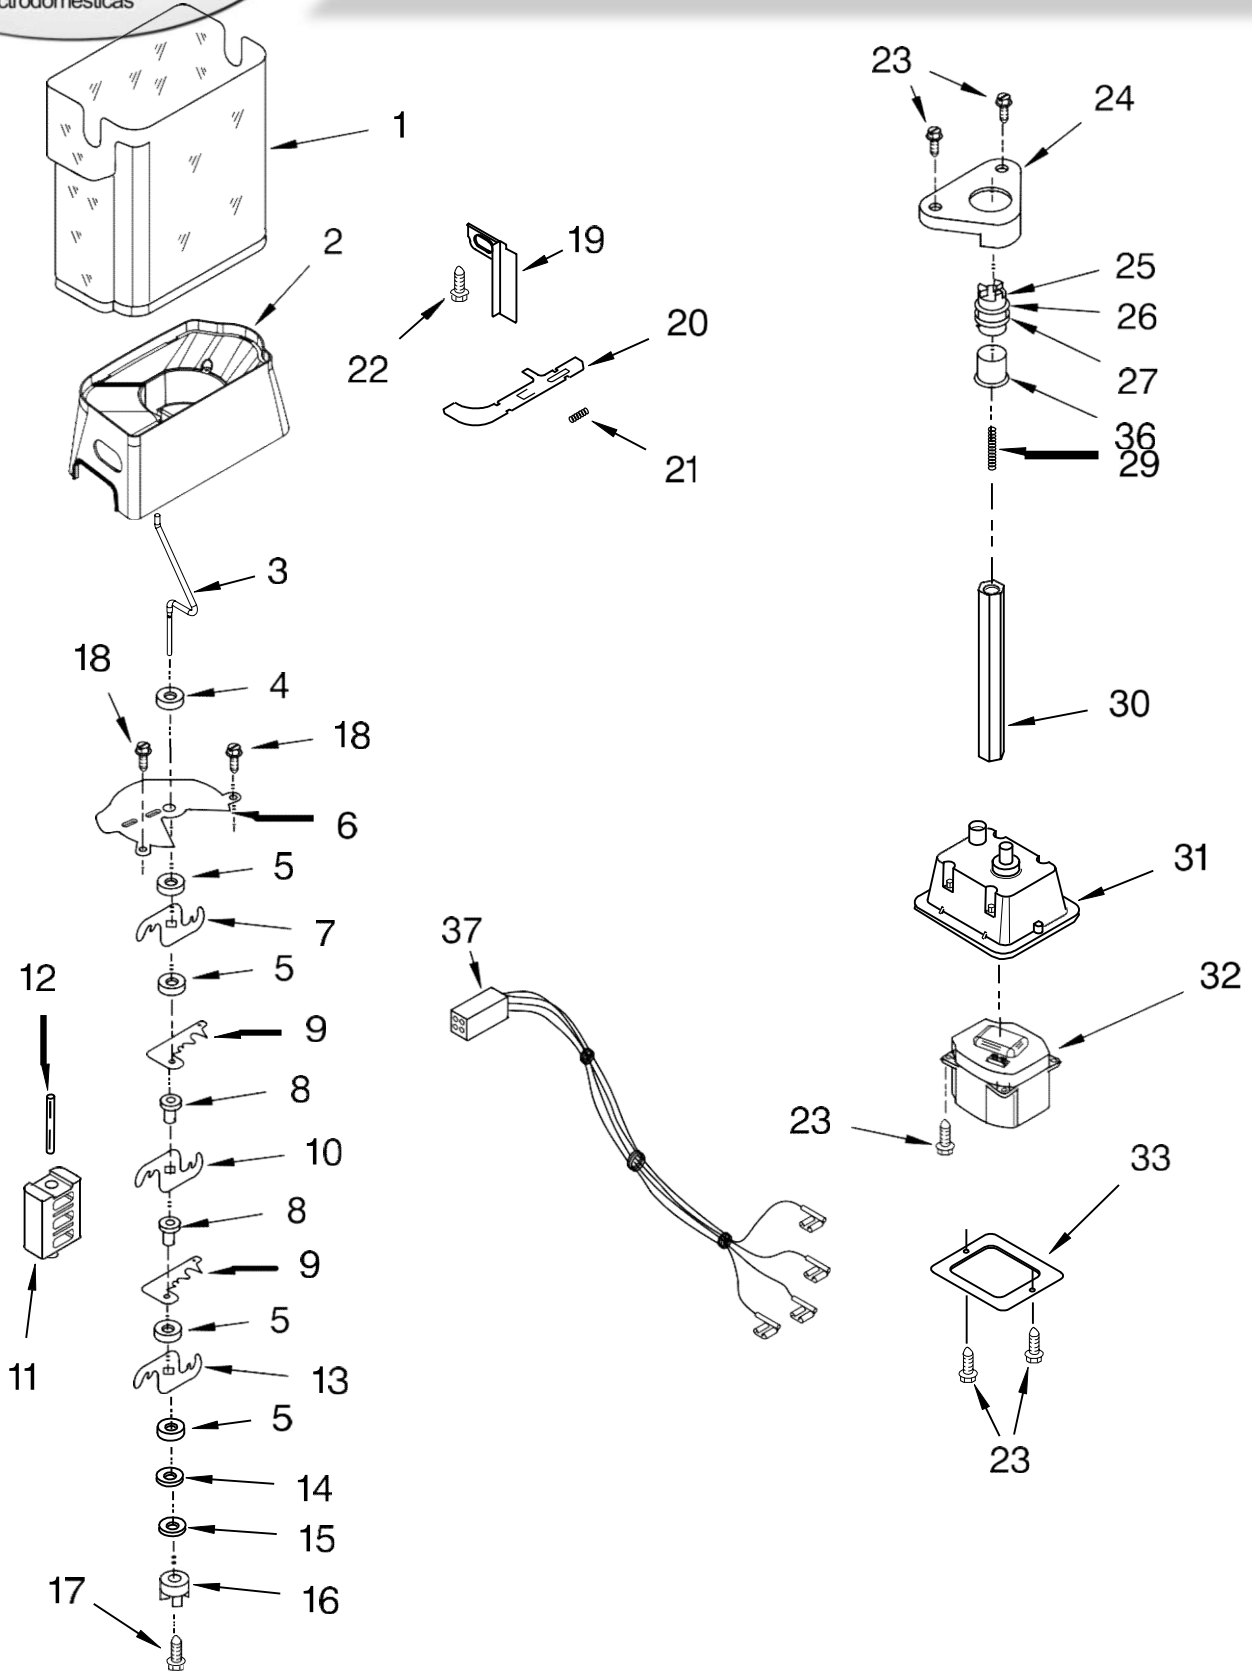

For Models: **KSCS25INWH01, KSCS25INBT01, KSCS25INBL01, KSCS25INSS01, KSCS25INMS01**
(White) (Biscuit) (Black) (Stainless Steel)(Monochromatic Stainless)

REFRIGERADOR KSCS25IN

Illus. No.	Part No.	DESCRIPTION
1		Liner (Not A Serviceable Part)
2	2223777	Spacer, Slide (2)
5	2196483	Stud Assembly
6	2223691	Basket, Deep (2)
8	8281158	Screw
9	2223500	Shelf Assembly, Cantilever (2)
11	2224053	Front, Basket
13		Shelf Track
	2223787	Right Side
	2223788	Left Side
14	2223681	Shelf, Fixed
15	2223694	Basket, Lower
16	3400893	Screw
17	842534	Clip, Air Duct (2)
18		Glide Assembly, Basket (2)
	2301544	Right Side
	2301545	Left Side
19	2259487	Cover, Emitter
20	8534064	Screw
22	2198635	Spring
23	2198634	Pin
24	2198665	Tube, P.C. Board
25	1115373	Switch, Rocker Arm
26	2220398	P.C. Board Emitter
27	2224125	Cover, Ice Maker
28		Slide, Ice Maker Mounting
	2212321	Right Side
	2306900	Left Side
29	489478	Screw
30	489214	Screw
32	2162085	Light Socket
33	2255743	Light Bulb
34	8281185	Screw
35	2198633	Flipper
36	2255561	Cover, Receiver
37	2301340	Slide, Ice Maker Shut Off
38	2255114	P.C. Board, Receiver
39	2198643	Lens
40	2198589	Light Shield
41	2212340	Light Lens
42	2198641	Bracket, Ice Maker Cover
43	2155597	Socket, Light
44	3400893	Screw
45		Ladder
	2223414	Left Side
	2223415	Right Side
46	2303378	Shield, Wiring

REFRIGERADOR KSCS25IN

FOR ORDERING INFORMATION REFER TO PARTS PRICE LIST