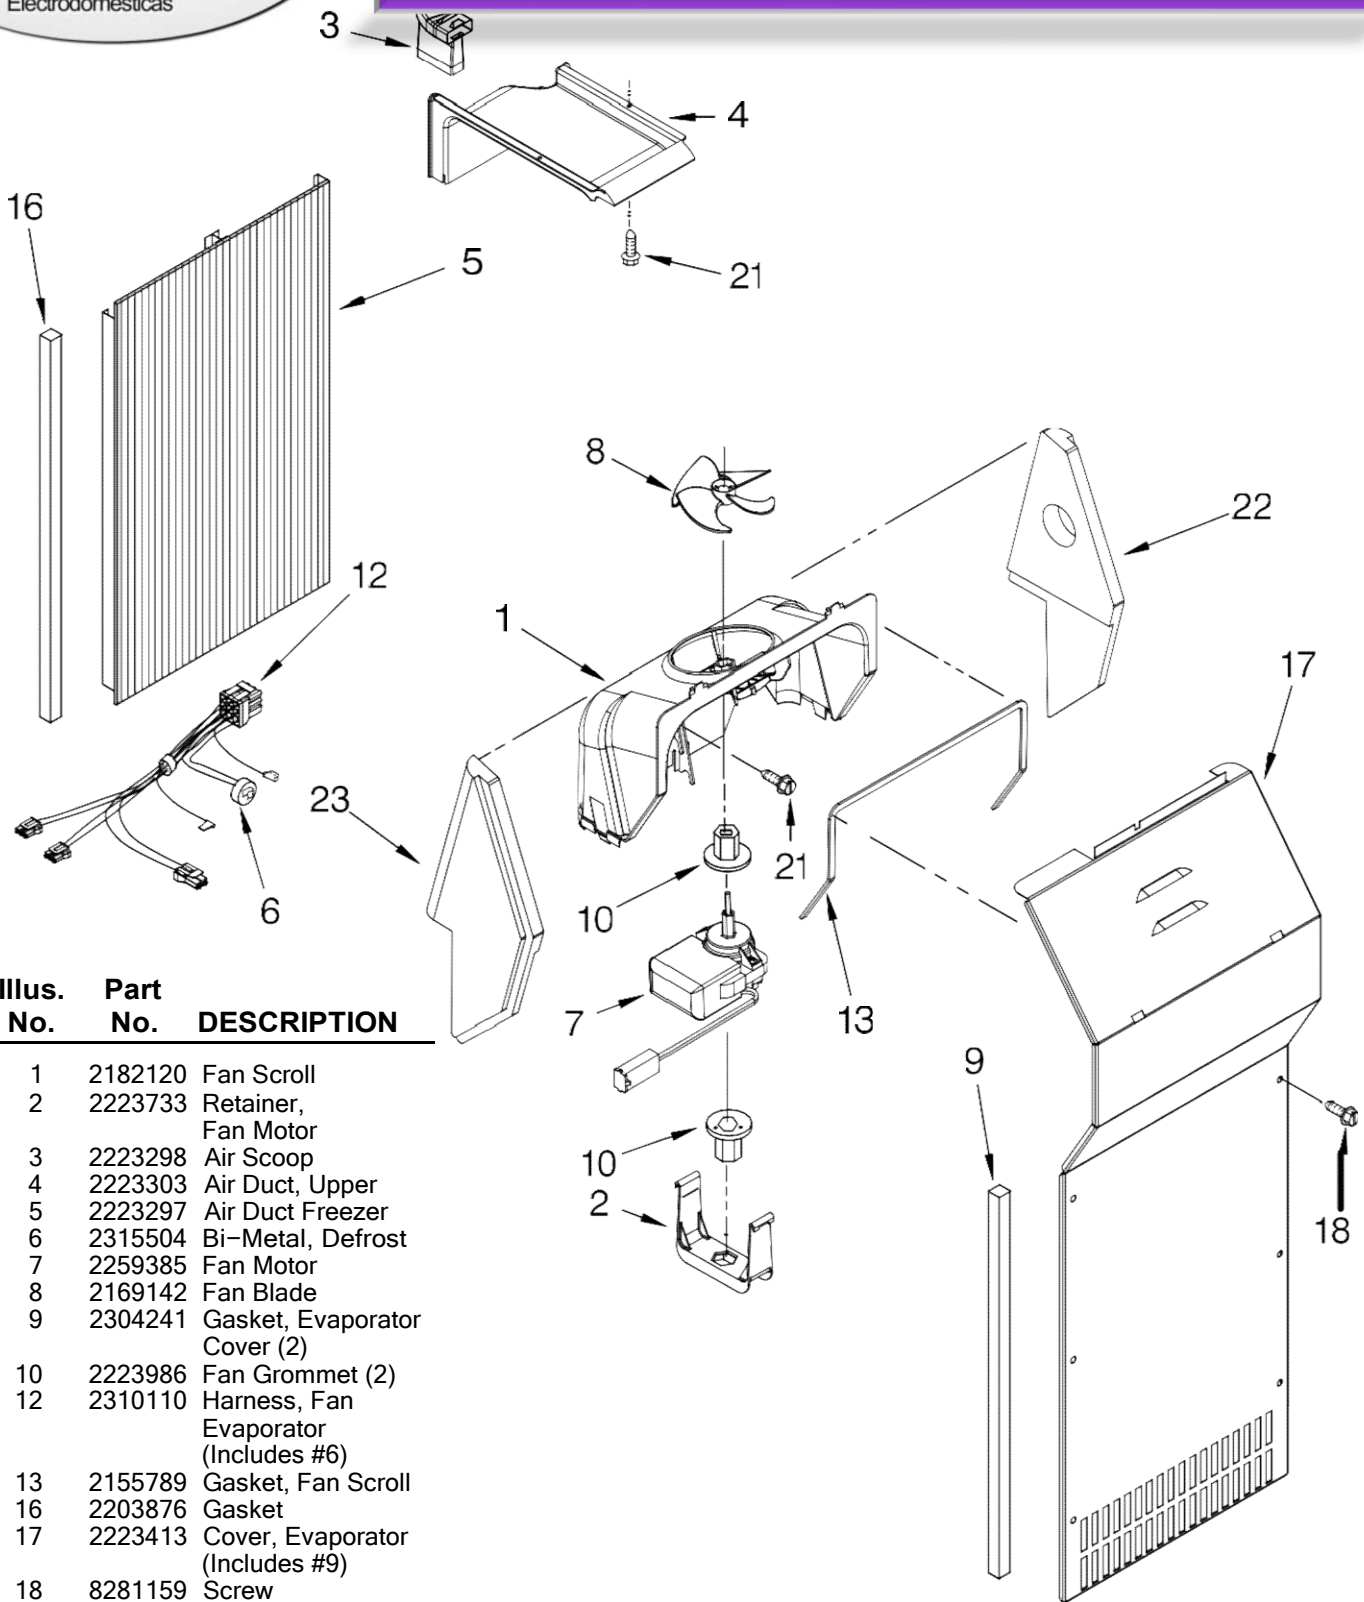

REFRIGERADOR KSCS25IN

FOR ORDERING INFORMATION REFER TO PARTS PRICE LIST

REFRIGERADOR KSCS25IN

Illus. No.	Part No.	DESCRIPTION
1		Housing, Dispenser (Not Serviced)
2	3196537	Screw
3	2194719	Retainer, Levers
4	2180209	Spring, Torsion
5	2196195	Pin
6	2180353	Door, Ice
7	2304355	Door Mechanism Assembly
8	2205686	Mechanism Delay
9		Grille, Overflow
	2206670W	White
	2206670T	Biscuit
	2206670B	Black
	2206670US	Universal Silver
10	2221562	Water Fitting Assembly (Includes Water Tube)
11		Lever, Ice Dispenser
	2259396W	White
	2259396T	Biscuit
	2259396SB	Black
	2259396AP	Apollo Gray
12	2180224	Guide, Ice
13	2305571	Gasket
15	2306938	Bracket, Control
17		Lever, Water Dispenser
	2259395W	White
	2259395T	Biscuit
	2259395SB	Black
	2259395AP	Apollo Gray
19		Overlay, Front Cover (Not Available, Order #23)
20		LED Display (Not Available, Order #23)
21		Front Cover, Housing (Not Available, Order #23)
22	489000	Screw
23		Front Cover Assembly (Includes Items 13, 19, 20 & 21)
	2224064W	White
	2224064T	Biscuit
	2224064B	Black
	2224064US	Universal Silver
24	2304673	Bracket, Dispenser
25	2195051	Strain Relief
26	3400065	Screw
27	2252127	Sleeve, Mechanism

REFRIGERADOR KSCS25IN

Illus. No.	Part No.	DESCRIPTION
1	2182120	Fan Scroll
2	2223733	Retainer, Fan Motor
3	2223298	Air Scoop
4	2223303	Air Duct, Upper
5	2223297	Air Duct Freezer
6	2315504	Bi-Metal, Defrost
7	2259385	Fan Motor
8	2169142	Fan Blade
9	2304241	Gasket, Evaporator Cover (2)
10	2223986	Fan Grommet (2)
12	2310110	Harness, Fan Evaporator (Includes #6)
13	2155789	Gasket, Fan Scroll
16	2203876	Gasket
17	2223413	Cover, Evaporator (Includes #9)
18	8281159	Screw
21	489478	Screw
22	2223395	Support, R.S
23	2203596	Support, L.S