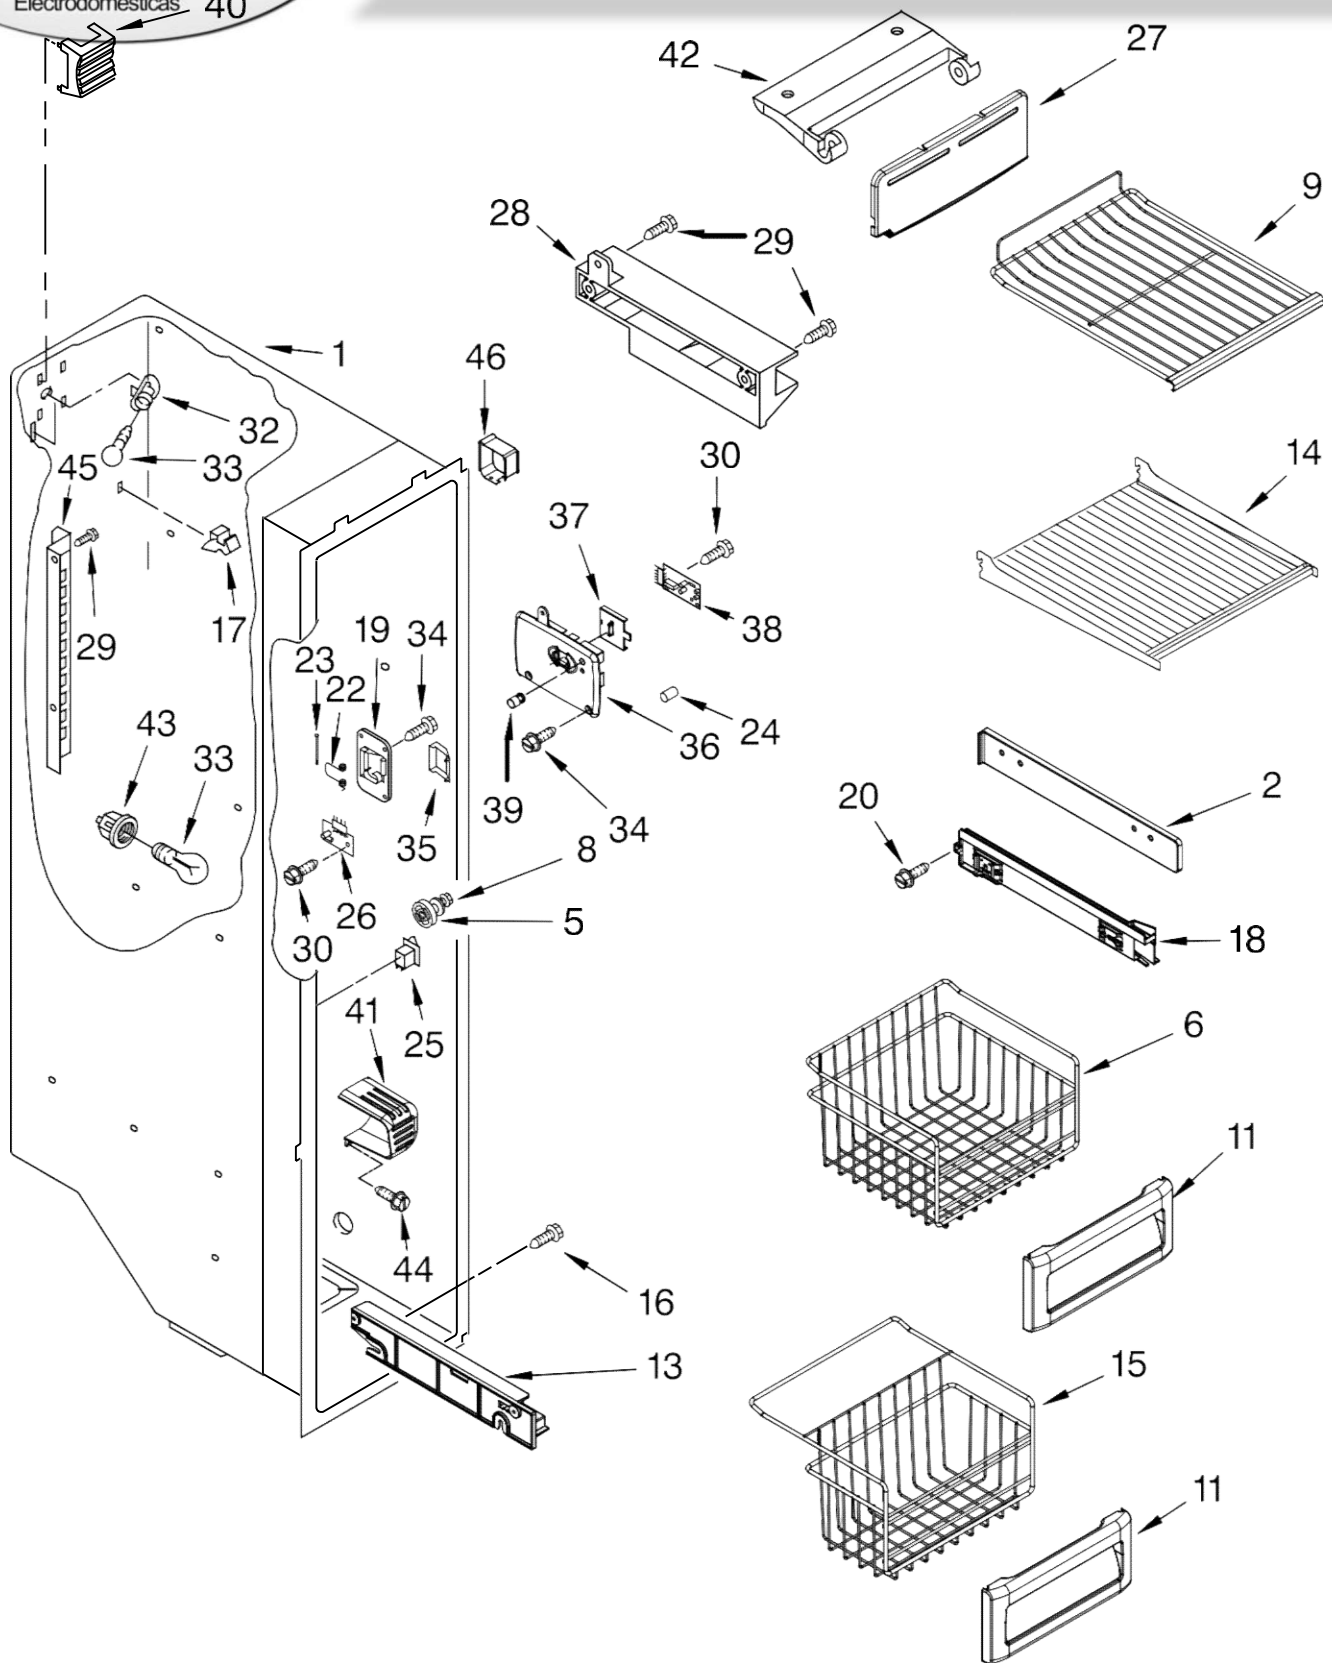

REFRIGERADOR KSCS25IN

FOR ORDERING INFORMATION REFER TO PARTS PRICE LIST

For Models: **KSCS25INWH01, KSCS25INBT01, KSCS25INBL01, KSCS25INSS01, KSCS25INMS01**
(White) (Biscuit) (Black) (Stainless Steel)(Monochromatic Stainless)

REFRIGERADOR KSCS25IN

Illus. No.	Part No.	DESCRIPTION
1		Liner (Not A Serviceable Part)
2	2223777	Spacer, Slide (2)
5	2196483	Stud Assembly
6	2223691	Basket, Deep (2)
8	8281158	Screw
9	2223500	Shelf Assembly, Cantilever (2)
11	2224053	Front, Basket
13		Shelf Track
	2223787	Right Side
	2223788	Left Side
14	2223681	Shelf, Fixed
15	2223694	Basket, Lower
16	3400893	Screw
17	842534	Clip, Air Duct (2)
18		Glide Assembly, Basket (2)
	2301544	Right Side
	2301545	Left Side
19	2259487	Cover, Emitter
20	8534064	Screw
22	2198635	Spring
23	2198634	Pin
24	2198665	Tube, P.C. Board
25	1115373	Switch, Rocker Arm
26	2220398	P.C. Board Emitter
27	2224125	Cover, Ice Maker
28		Slide, Ice Maker Mounting
	2212321	Right Side
	2306900	Left Side
29	489478	Screw
30	489214	Screw
32	2162085	Light Socket
33	2255743	Light Bulb
34	8281185	Screw
35	2198633	Flipper
36	2255561	Cover, Receiver
37	2301340	Slide, Ice Maker Shut Off
38	2255114	P.C. Board, Receiver
39	2198643	Lens
40	2198589	Light Shield
41	2212340	Light Lens
42	2198641	Bracket, Ice Maker Cover
43	2155597	Socket, Light
44	3400893	Screw
45		Ladder
	2223414	Left Side
	2223415	Right Side
46	2303378	Shield, Wiring