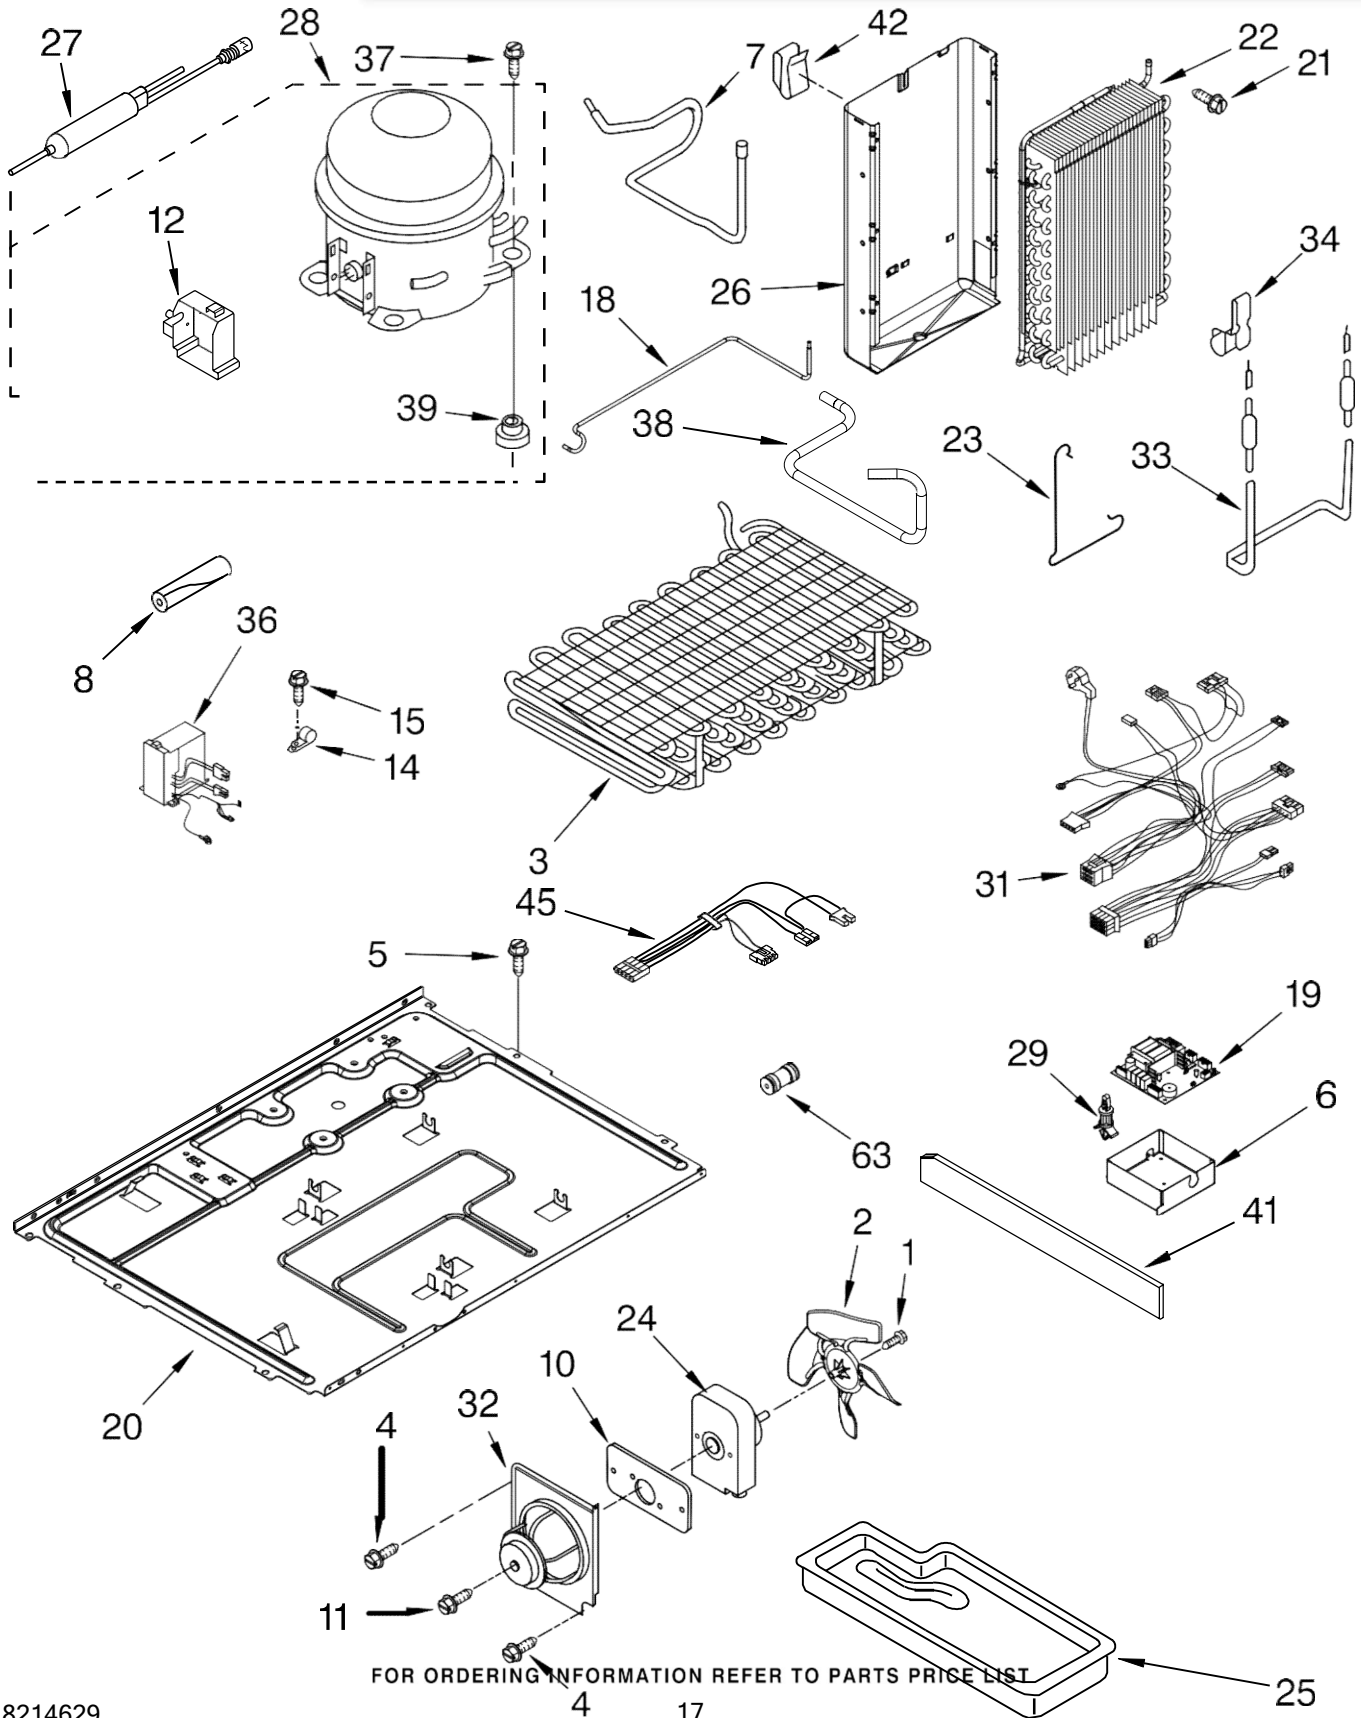

REFRIGERADOR KSCS25IN

FOR ORDERING INFORMATION REFER TO PARTS PRICE LIST

REFRIGERADOR KSCS25IN

UNIT PARTS

For Models: KSCS25INWH01, KSCS25INBT01, KSCS25INBL01, KSCS25INSS01, KSCS25INMS01
(White) (Biscuit) (Black) (Stainless Steel)(Monochromatic Stainless)

Illus. No.	Part No.	DESCRIPTION
1	777070	Screw
2	2225834	Fan, Blade
3	2223315	Condenser Assembly
4	8281197	Screw
5	3400524	Screw (6)
6	2223703	Housing, Control Board
7	2223351	Tube Suction
8	2161302	Sleeve
10	2301979	Plate, Mounting
11	8281196	Screw
12	2215676	Cover, Terminal
14	2185788	Clamp, Cable
15	488649	Screw
18	2223353	Tube, Condenser to Heat Loop
19	2307028	Electronic Control
20	2306932	Baseplate
21	489478	Screw
22	2188823	Evaporator
23	2161324	Clamp
24	2188729	Fan, Motor
25	2223398	Tray, Evaporator
26	2224022	Heat Shield

Illus. No.	Part No.	DESCRIPTION
27	2319825	Drier
28	2223801	Compressor (Includes Items 12 & 39)
29	2223800	Spacer (5)
31	2187849	Harness, Main Control
32	2224024	Fan, Motor Bracket
33	2210737	Heater, Defrost
34	2304287	Clip
36	2304175	Inverter Box
37	489473	Screw
38	2223352	Tube, Discharge
39		Grommet (4)
	2183042	Production Service
41	2223394	Extension, Air Baffle
42	2155547	Clip, Heat Shield
45	2187737	Unit Harness
63	2209709	Connector, Water Tube

Illus. No.	Part No.	DESCRIPTION
Following Parts Not Illustrated and Optional Parts Not Included		
	978025	Valve, Access (1/4")
	978026	Valve, Access (5/16")
	978027	Valve, Access (3/8")
	978028	Valve, Access (1/2")
	978029	Valve, Access (5/8")
	978030	Valve, Access (3/4")
	876764	Valve, Access (3/16")
REFRIGERANT CHARGE