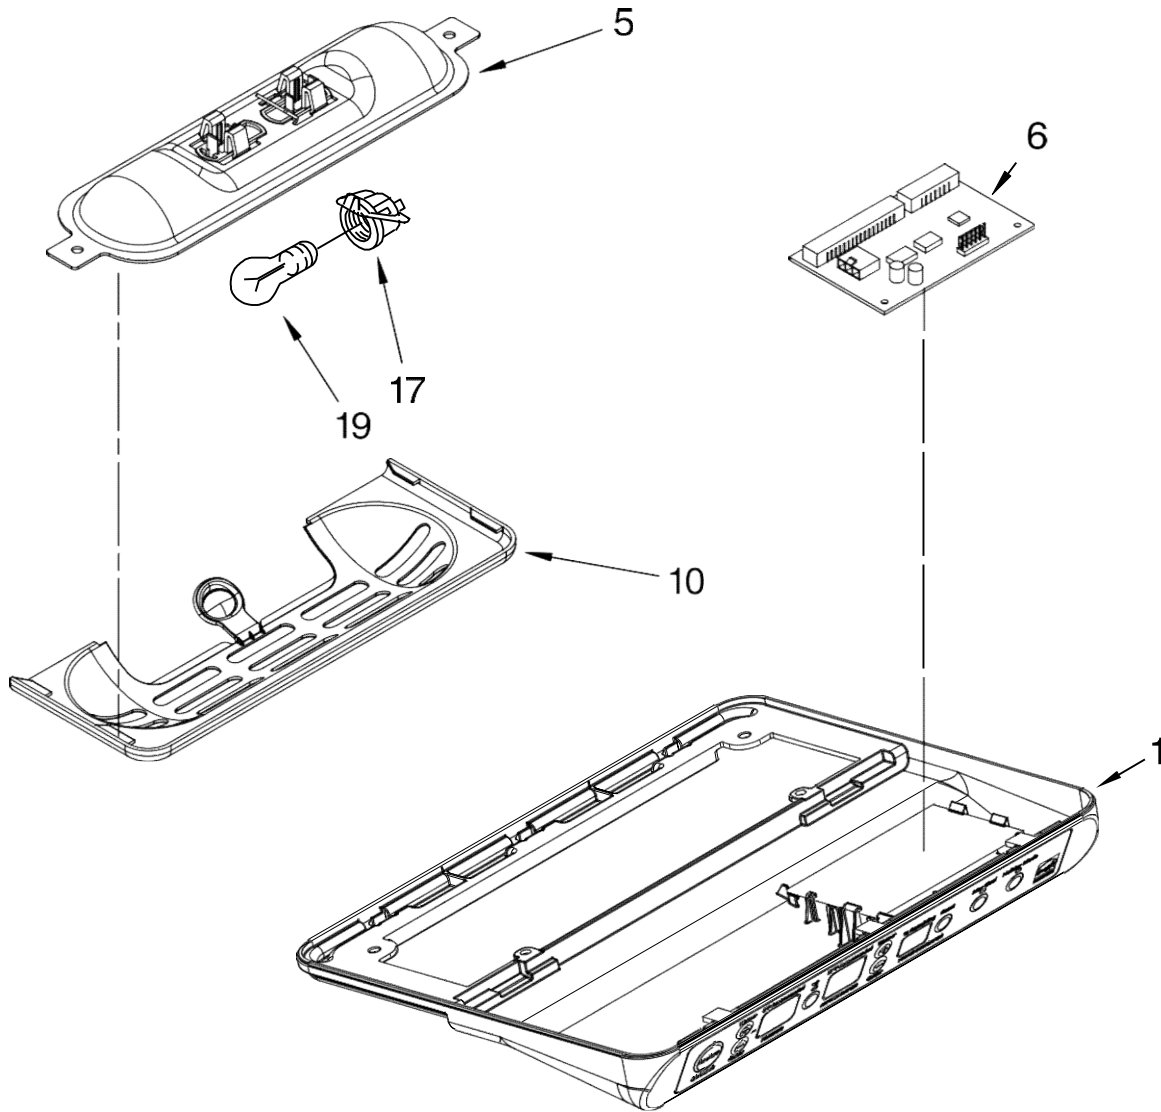

REFRIGERADOR KSCS25IN

CONTROL PARTS

For Models: KSCS25INWH01, KSCS25INBT01, KSCS25INBL01, KSCS25INSS01, KSCS25INMS01
(White) (Biscuit) (Black) (Stainless Steel)(Monochromatic Stainless)

Illus. No.	Part No.	DESCRIPTION
1	2306989	Control Box (Includes #6)
5	2223882	Heat Shield Asm (Includes #17)
6	2307037	Control Board Asm
10	2223506	Light Lens, Control Box
17	2223857	Light Socket
19	2223678	Light Bulb

FOR ORDERING INFORMATION REFER TO PARTS PRICE LIST