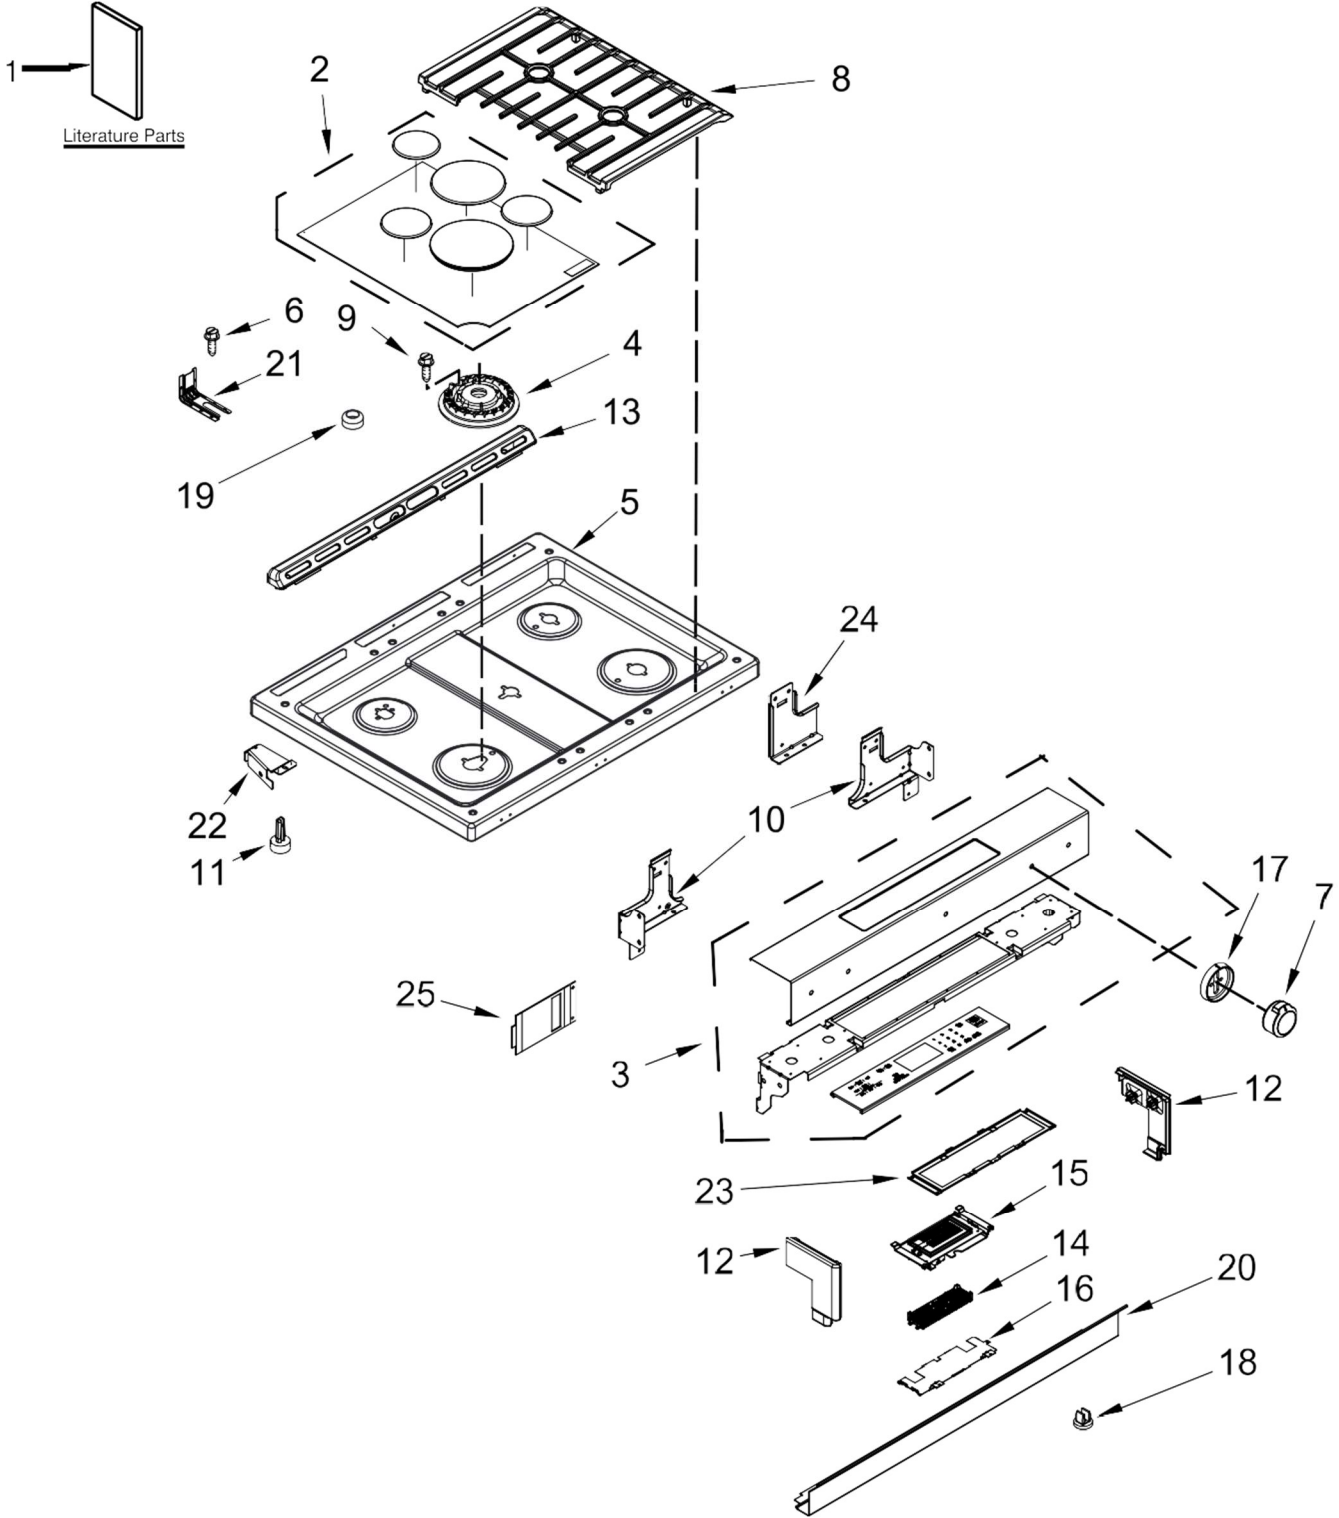

KitchenAid®

30" SLIDE IN GAS CONVECTION RANGE

MODELS:

KSGB900EBL0 (Black)
KSGB900EWH0 (White)
KSGB900ESS0 (Stainless)

ESTUFA KSGB900E

ESTUFA KSGB900E

<u>Illus. No.</u>	<u>Part No.</u>	<u>Description</u>
1		Literature Parts
	W10665256	Instructions, Installation
	W10896670	Guide, Use & Care
	W10844271	Sheet, Tech
	W10903847	Diagram, Wiring
	9762761	Tips, Safe Cooking (English)
	W10065852	Tips, Safe Cooking (French)
	W10400066	Guide, Quick Start (English)
	W10400067	Guide, Quick Start (French)
	2	
W10479989		Black
W10697322		Black
3		Console
	W10697323	White
	W10697324	Stainless
4	W10256028	Spreader, Flame (Right Front)
	W10256025	Spreader, Flame (Right Rear & Center)
	W10464795	Spreader, Flame (Left Rear)
	W10495853	Spreader, Flame (Left Front)
	5	
W10536181		Black
W10536182		White
W10588278		Stainless

<u>Illus. No.</u>	<u>Part No.</u>	<u>Description</u>
6	7101P485-60	Screw, Anti-Tip Kit
7		Knob
	W10786065	Stainless (All except Left Front)
	W10786064	Stainless (Left Front)
8		Kit, Grate
	W10432520	Black
9	3196169	Screw
10	W10289170	Support, Cooktop (Left)
	W10289169	Support, Cooktop (Right)
11	8016P022-60	Glide, Main Top
12		Endcap
	W10555936	Black (Left)
	W10555935	White (Left)
	W10555937	Stainless (Left)
	W10555939	Black (Right)
	W10555938	White (Right)
	W10555940	Stainless (Right)
13		Trim, Vent
	W10577781	Black
	W10636527	White
	W10577782	Stainless
14	W10759287	Control, MRC2
15	W10603094	Assembly, Display
16	W10558372	Bracket, Control
17		Bezel
	W10785119	Stainless (Kit of 5)
18	W10645947	Grommet