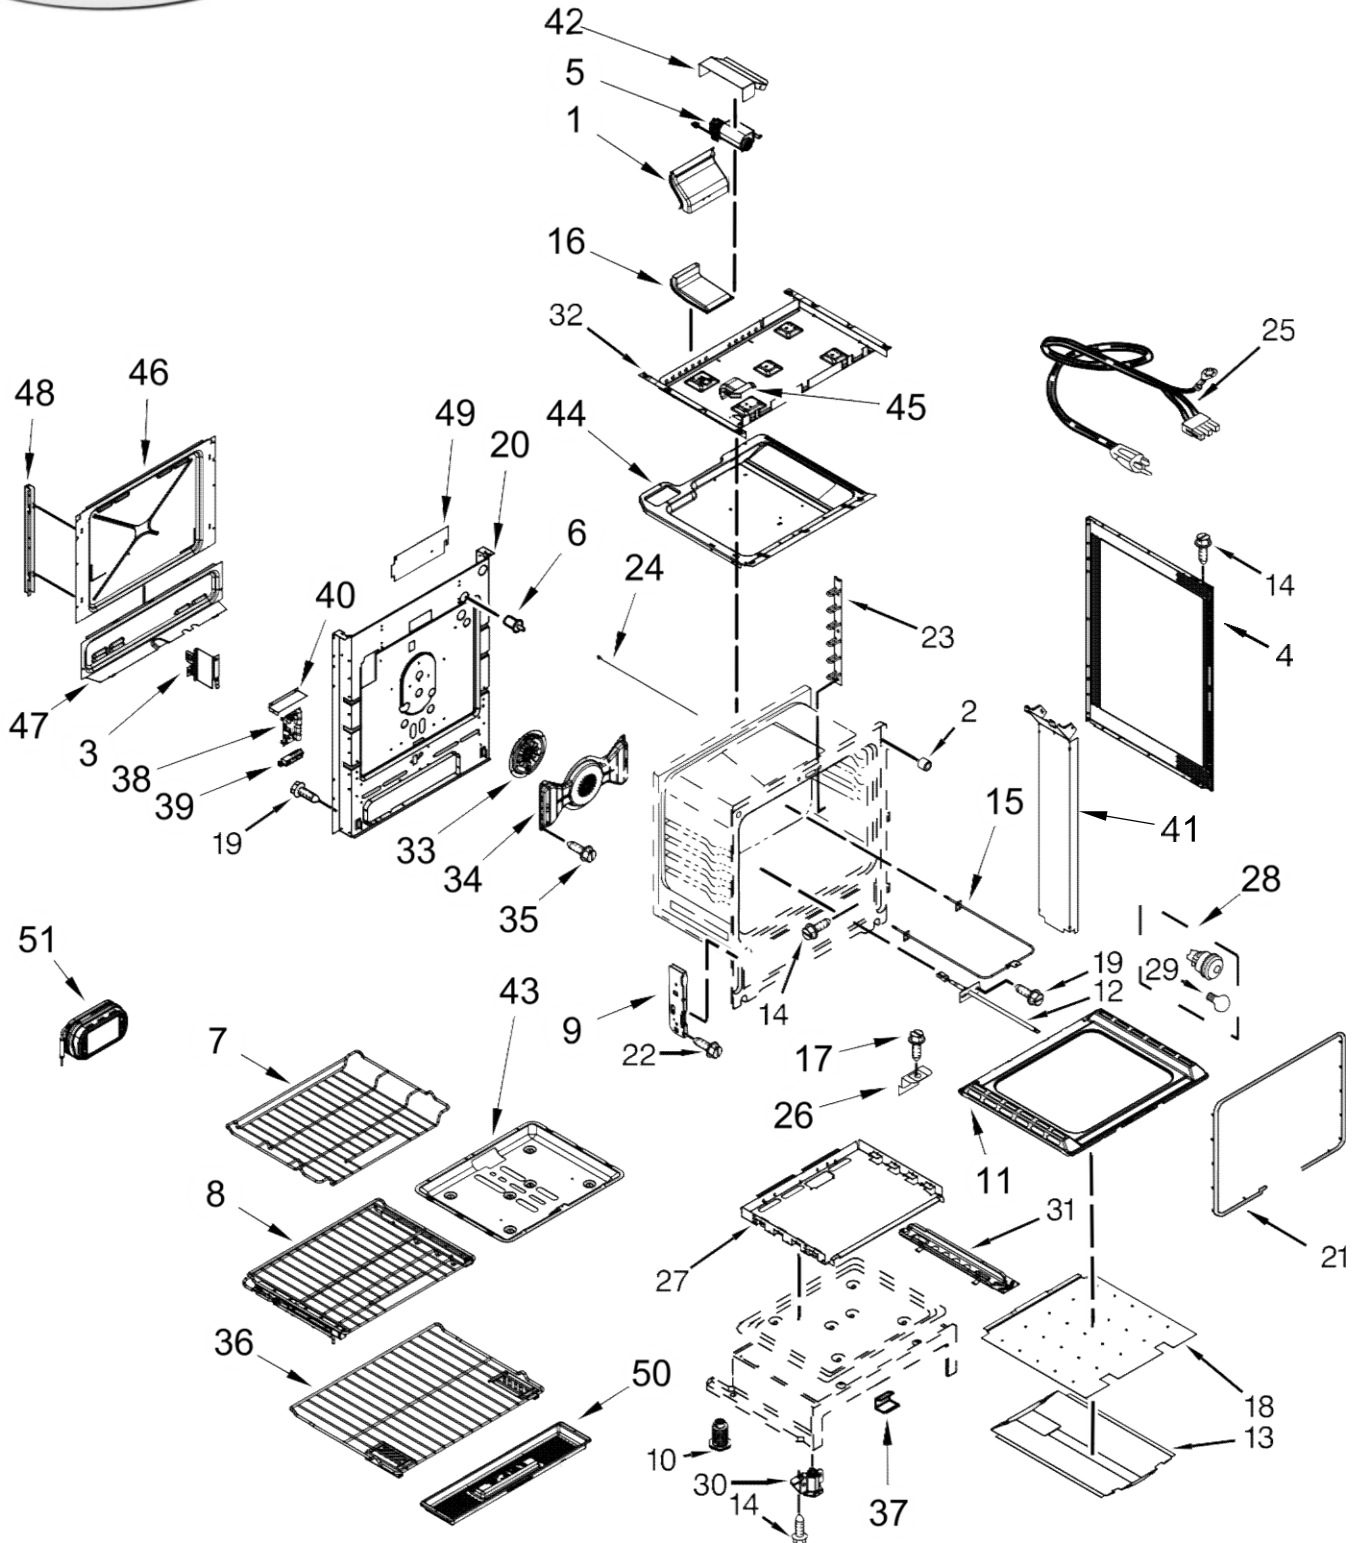

ESTUFA KSGB900E

ESTUFA KSGB900E

<u>Illus. No.</u>	<u>Part No.</u>	<u>Description</u>	<u>Illus. No.</u>	<u>Part No.</u>	<u>Description</u>	<u>Illus. No.</u>	<u>Part No.</u>	<u>Description</u>
1	W10614920	Assembly, Flue	18	W10323077	Diffuser, Flame	37	W10137382	Clip, Panel
2	9758701	Spacer, Door	19	3196178	Screw	38	W10457998	Module, Spark (0+2)
3	W10273002	Bracket, Oven Support	20	W10289166	Back, Main	39	W10475149	Module, Spark (5+0)
4		Panel, Side	21	W10162385	Gasket, Door	40	W10655451	Guard, Splash
	W10162245	Black	22	W10031780	Screw	41	W10162254	Duct, Cooling
	W10575396	White	23	W10603482	Rack, Ladder	42	W10162255	Duct, Cover
5	W10780482	Assembly, Cooling Fan	24	W10273192	Rod, Door Switch	43	W10273204	Pan, Bake
6	W10627802	Switch, Door	25	W10889764	Cord, Power	44	W10289168	Box, Burner SI
7	W10554006	Rack, Maximum Capacity	26	W10035900	Support, Oven Bottom	45	W10162257	Duct, Cooktop
8	W10554008	Rack, Sliding	27	W10541959	Shield, Bake	46	W10289172	Cover, Back
9	W10289077	Receiver, Hinge	28	W10454648	Assembly, Light	47	W10162249	Cover, Wire
10	W10058460	Foot, Leveling	29	311255	Bulb, Oven Light	48	W10162241	Channel, Rear
11	W10211368	Bottom, Oven	30	W10341186	Assembly, Front Foot	49	W10813366	Shield, Wire
12	W10586204	Sensor	31	W10390007	Assembly, Base Rail (Right)	50	W10686408	Kit, Reservoir (Steam Rack)
13	3601P356-45	Baffle, Bake Burner		W10390008	Assembly, Base Rail (Left)	51	W10732648	Probe, Wireless Meat
14	3196178	Screw	32	W10558276	Box, Burner Gas			INSULATION
15	W10552502	Element, Broil Assist	33	W10874477	Assembly, Convection		4820F015-59	Insulation, Strap
16	W10311326	Assembly, Flue (Upper)	34	W10346153	Baffle, Full Convection		W10289173	Insulation, Wrap
17	W10362924	Screw	35	W10362924	Screw		W10162240	Insulation, Back
			36	W10554007	Rack, Steam