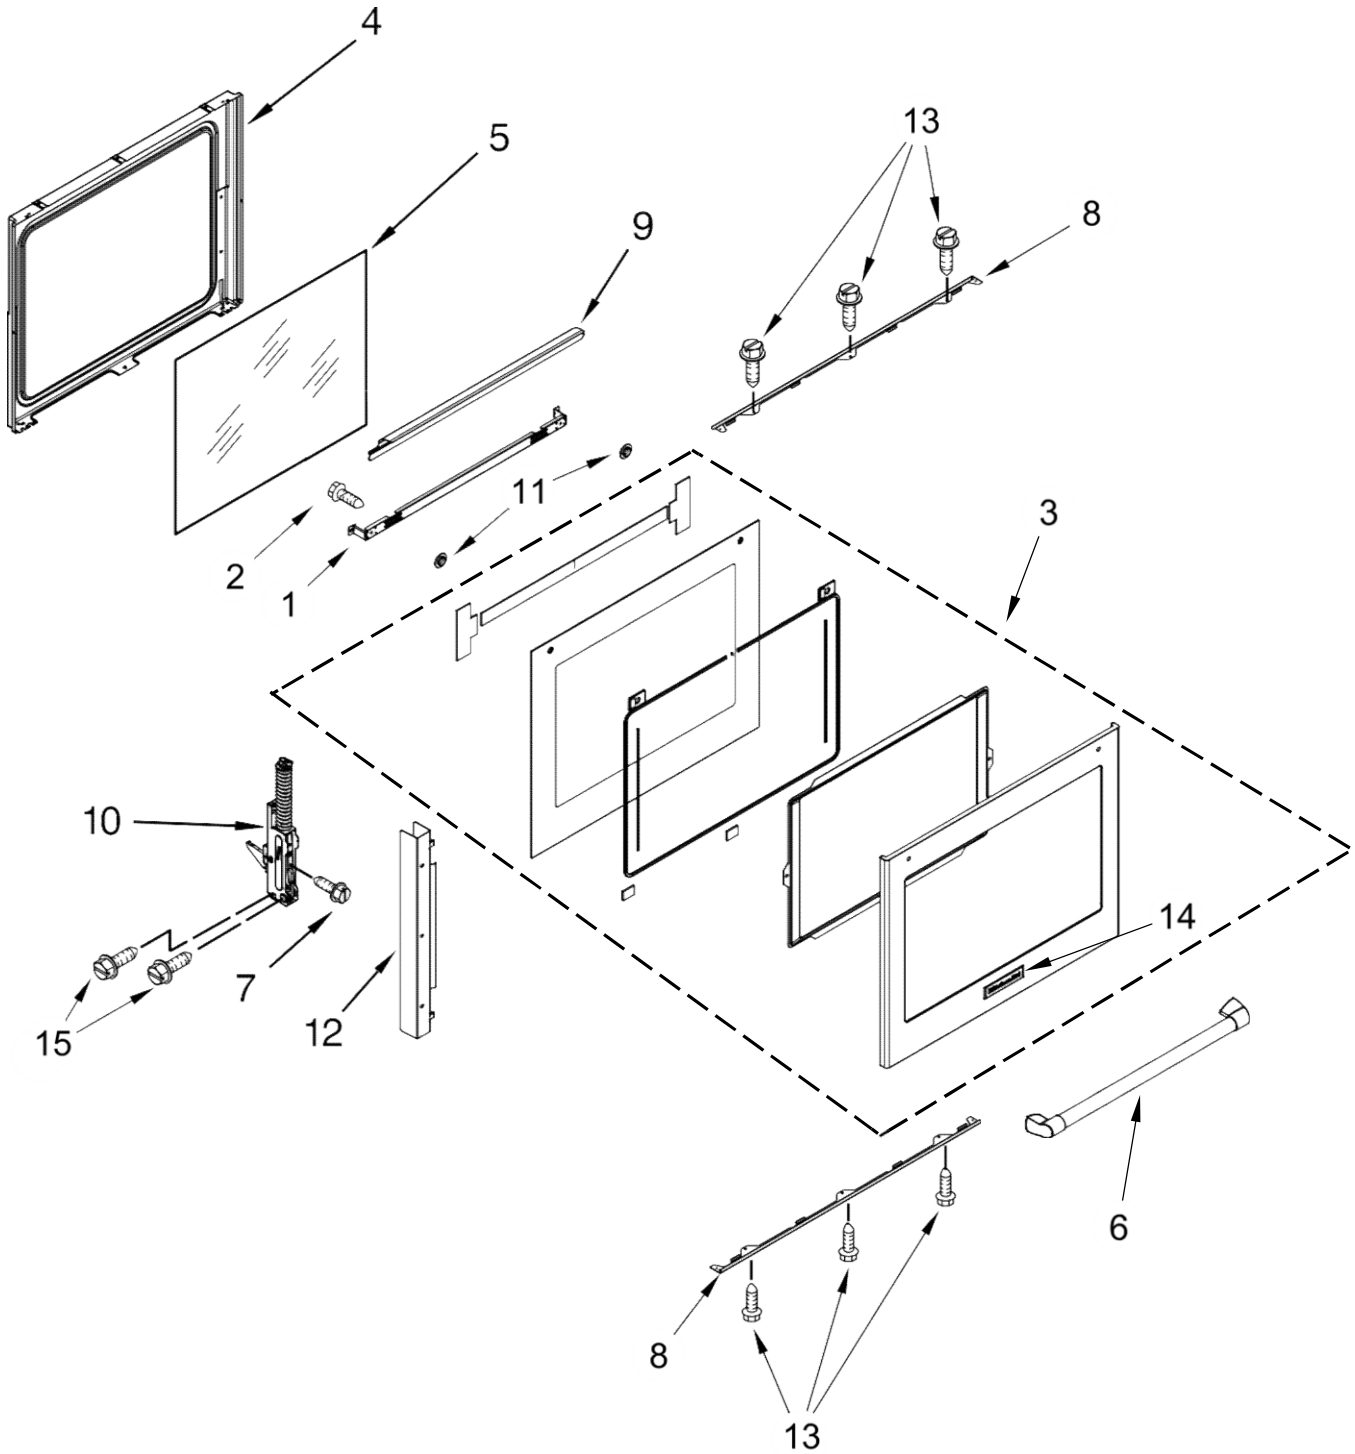

ESTUFA KSGB900E

ESTUFA KSGB900E

<u>Illus. No.</u>	<u>Part No.</u>	<u>Description</u>
1	W10541911	Bracket, Glass Upper Handle
2	8533988	Screw
3		Assembly, Outer Door
	W10634272	Black
	W10634273	White
	W10634271	Stainless
4	W10541882	Liner, Door
5	W10541888	Glass, Inner

<u>Illus. No.</u>	<u>Part No.</u>	<u>Description</u>
6		Assembly, Door Handle
	W10551000	Stainless
7	W10031780	Screw
8	W10541885	Support, Glass
9		Scoop, Door
	W10613791	Black
	W10613790	White
	W10551024	Stainless
10	W10388635	Hinge, Door (Active)

<u>Illus. No.</u>	<u>Part No.</u>	<u>Description</u>
11	W10319024	Washer, Door
12	W10541883	Hinge, Support Rail
13	W10031790	Screw
14		Badge
	W10518672	Grey
15	W10327235	Screw