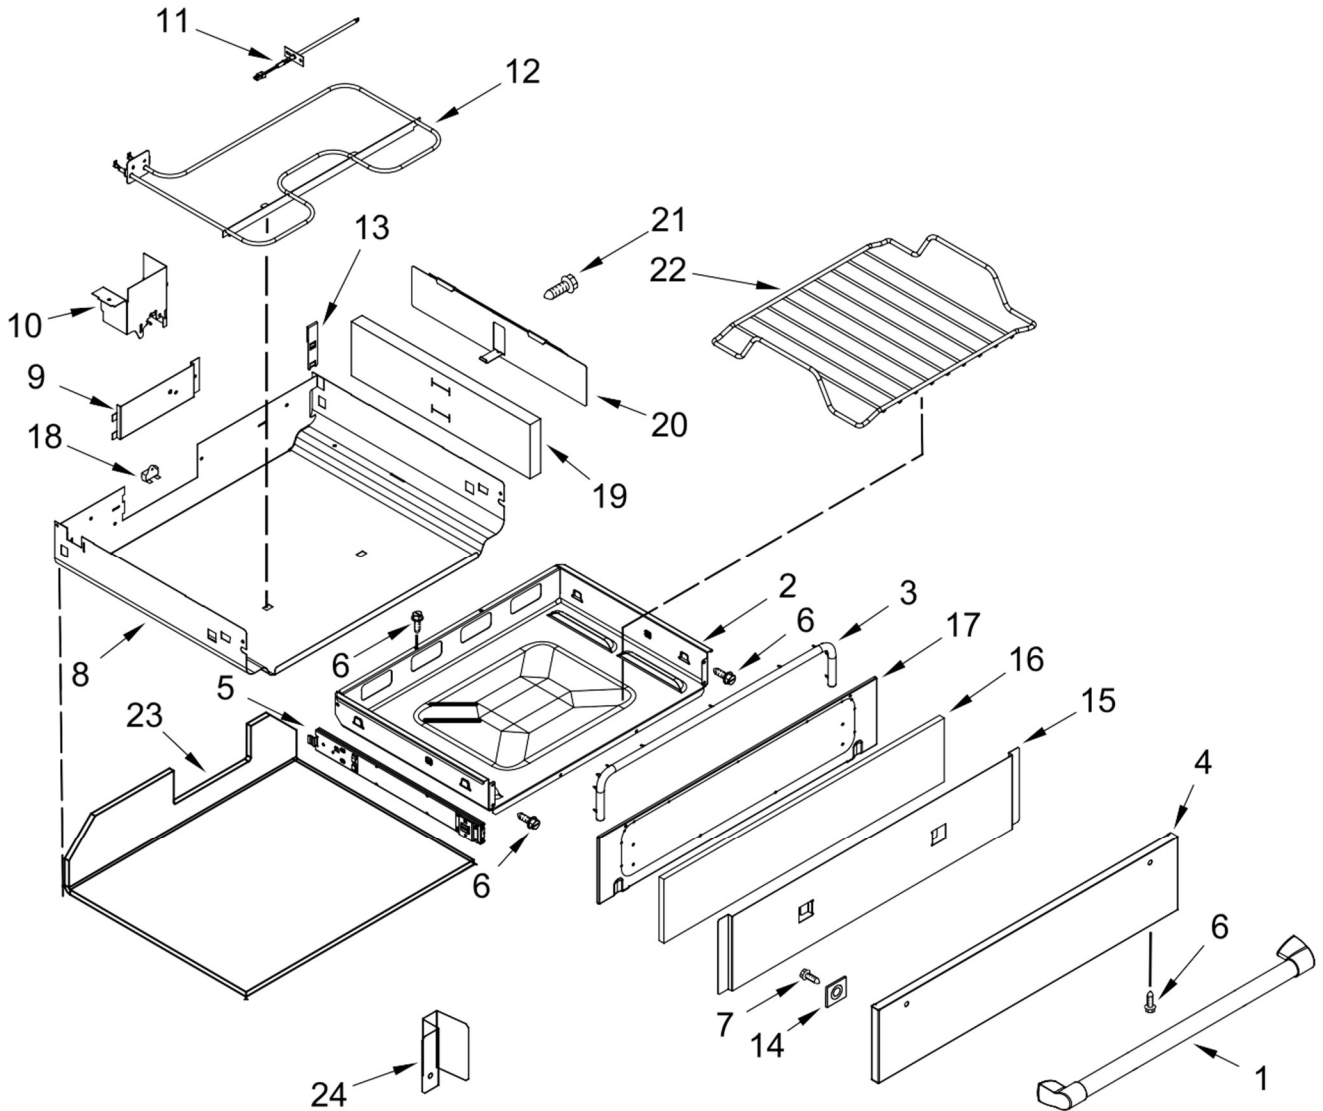

ESTUFA KSGB900E

ESTUFA KSGB900E

<u>Illus. No.</u>	<u>Part No.</u>	<u>Description</u>
1		Assembly, Drawer Handle
	W10551000	Stainless
2	W10757442	Drawer, Bake
3	W10550987	Seal, Drawer
4		Panel, Drawer Front
	W10541953	Black
	W10541952	White
	W10541954	Stainless
5	W10921904	Slide, Drawer (Left)
	W10921905	Slide, Drawer (Right)
6	W10327235	Screw
7	8533988	Screw
8	W10634260	Enclosure, Warming
9	W10551025	Cover, Gas Valve

<u>Illus. No.</u>	<u>Part No.</u>	<u>Description</u>
10	W10634259	Cover, Wire
11	W10586204	Sensor
12	W10541944	Element, Bake
13	W10551019	Cover, Side
14	3823F017-45	Spacer, Handle
15	W10551018	Insulation, Drawer Front
16	W10550982	Insulation, Drawer
17	W10541947	Panel, Front Inner
18	W10729897	Fuse, Thermal
19	W10550984	Insulation, Drawer Side
20	W10550985	Retainer, Side Insulation
21	3196560	Screw
22	W10602493	Rack, Bake Drawer

<u>Illus. No.</u>	<u>Part No.</u>	<u>Description</u>
23	W10551011	Insulation, Bake Drawer Bottom
24	W10655446	Shield, Corner
		FOLLOWING PARTS NOT ILLUSTRATED
	W10550983	Insulation, Retainer Bake Drawer
	W10541960	Insulation, Drawer Top