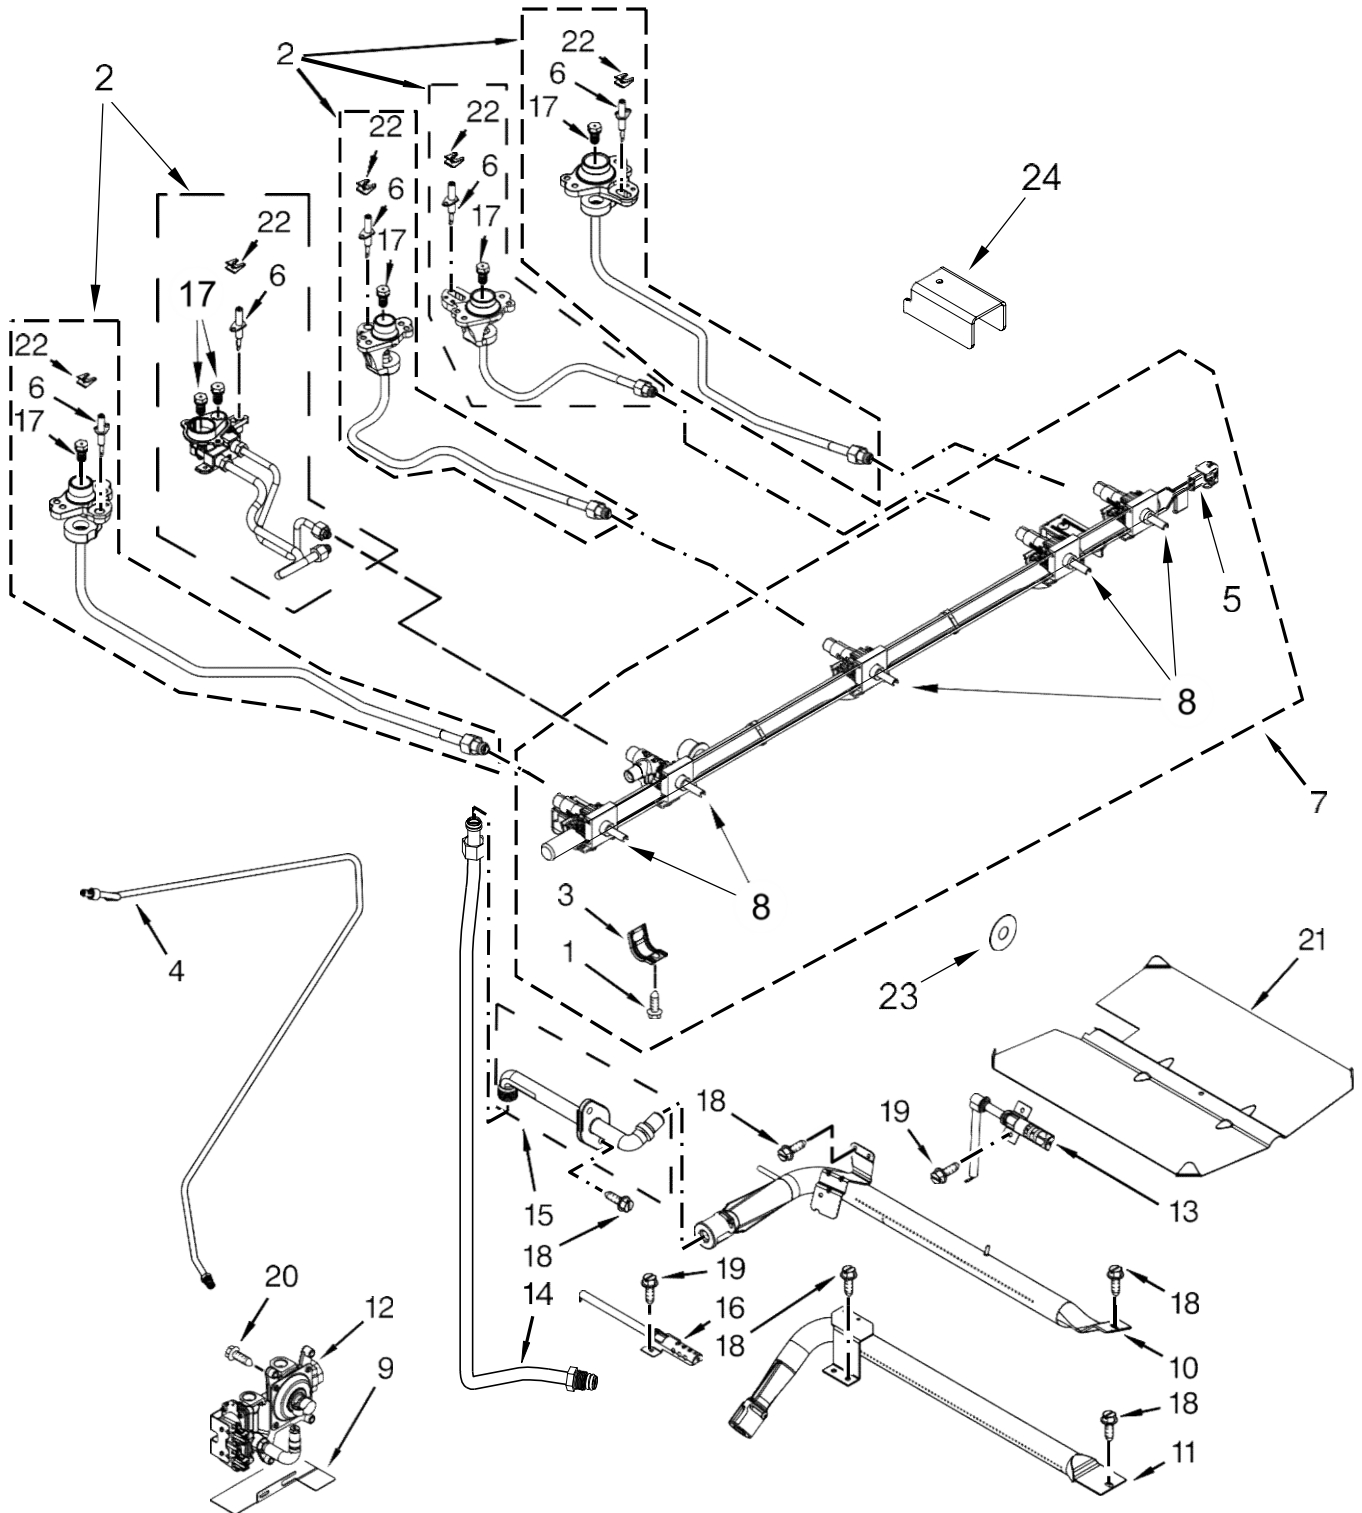

ESTUFA KSGB900E

<u>Illus. No.</u>	<u>Part No.</u>	<u>Description</u>	<u>Illus. No.</u>	<u>Part No.</u>	<u>Description</u>	<u>Illus. No.</u>	<u>Part No.</u>	<u>Description</u>
1	W10614920	Assembly, Flue	18	W10323077	Diffuser, Flame	37	W10137382	Clip, Panel
2	9758701	Spacer, Door	19	3196178	Screw	38	W10457998	Module, Spark (0+2)
3	W10273002	Bracket, Oven Support	20	W10289166	Back, Main	39	W10475149	Module, Spark (5+0)
4		Panel, Side	21	W10162385	Gasket, Door	40	W10655451	Guard, Splash
	W10162245	Black	22	W10031780	Screw	41	W10162254	Duct, Cooling
	W10575396	White	23	W10603482	Rack, Ladder	42	W10162255	Duct, Cover
5	W10780482	Assembly, Cooling Fan	24	W10273192	Rod, Door Switch	43	W10273204	Pan, Bake
6	W10627802	Switch, Door	25	W10889764	Cord, Power	44	W10289168	Box, Burner SI
7	W10554006	Rack, Maximum Capacity	26	W10035900	Support, Oven Bottom	45	W10162257	Duct, Cooktop
8	W10554008	Rack, Sliding	27	W10541959	Shield, Bake	46	W10289172	Cover, Back
9	W10289077	Receiver, Hinge	28	W10454648	Assembly, Light	47	W10162249	Cover, Wire
10	W10058460	Foot, Leveling	29	311255	Bulb, Oven Light	48	W10162241	Channel, Rear
11	W10211368	Bottom, Oven	30	W10341186	Assembly, Front Foot	49	W10813366	Shield, Wire
12	W10586204	Sensor	31	W10390007	Assembly, Base Rail (Right)	50	W10686408	Kit, Reservoir (Steam Rack)
13	3601P356-45	Baffle, Bake Burner		W10390008	Assembly, Base Rail (Left)	51	W10732648	Probe, Wireless Meat
14	3196178	Screw	32	W10558276	Box, Burner Gas			INSULATION
15	W10552502	Element, Broil Assist	33	W10874477	Assembly, Convection		4820F015-59	Insulation, Strap
16	W10311326	Assembly, Flue (Upper)	34	W10346153	Baffle, Full Convection		W10289173	Insulation, Wrap
17	W10362924	Screw	35	W10362924	Screw		W10162240	Insulation, Back
			36	W10554007	Rack, Steam			

ESTUFA KSGB900E