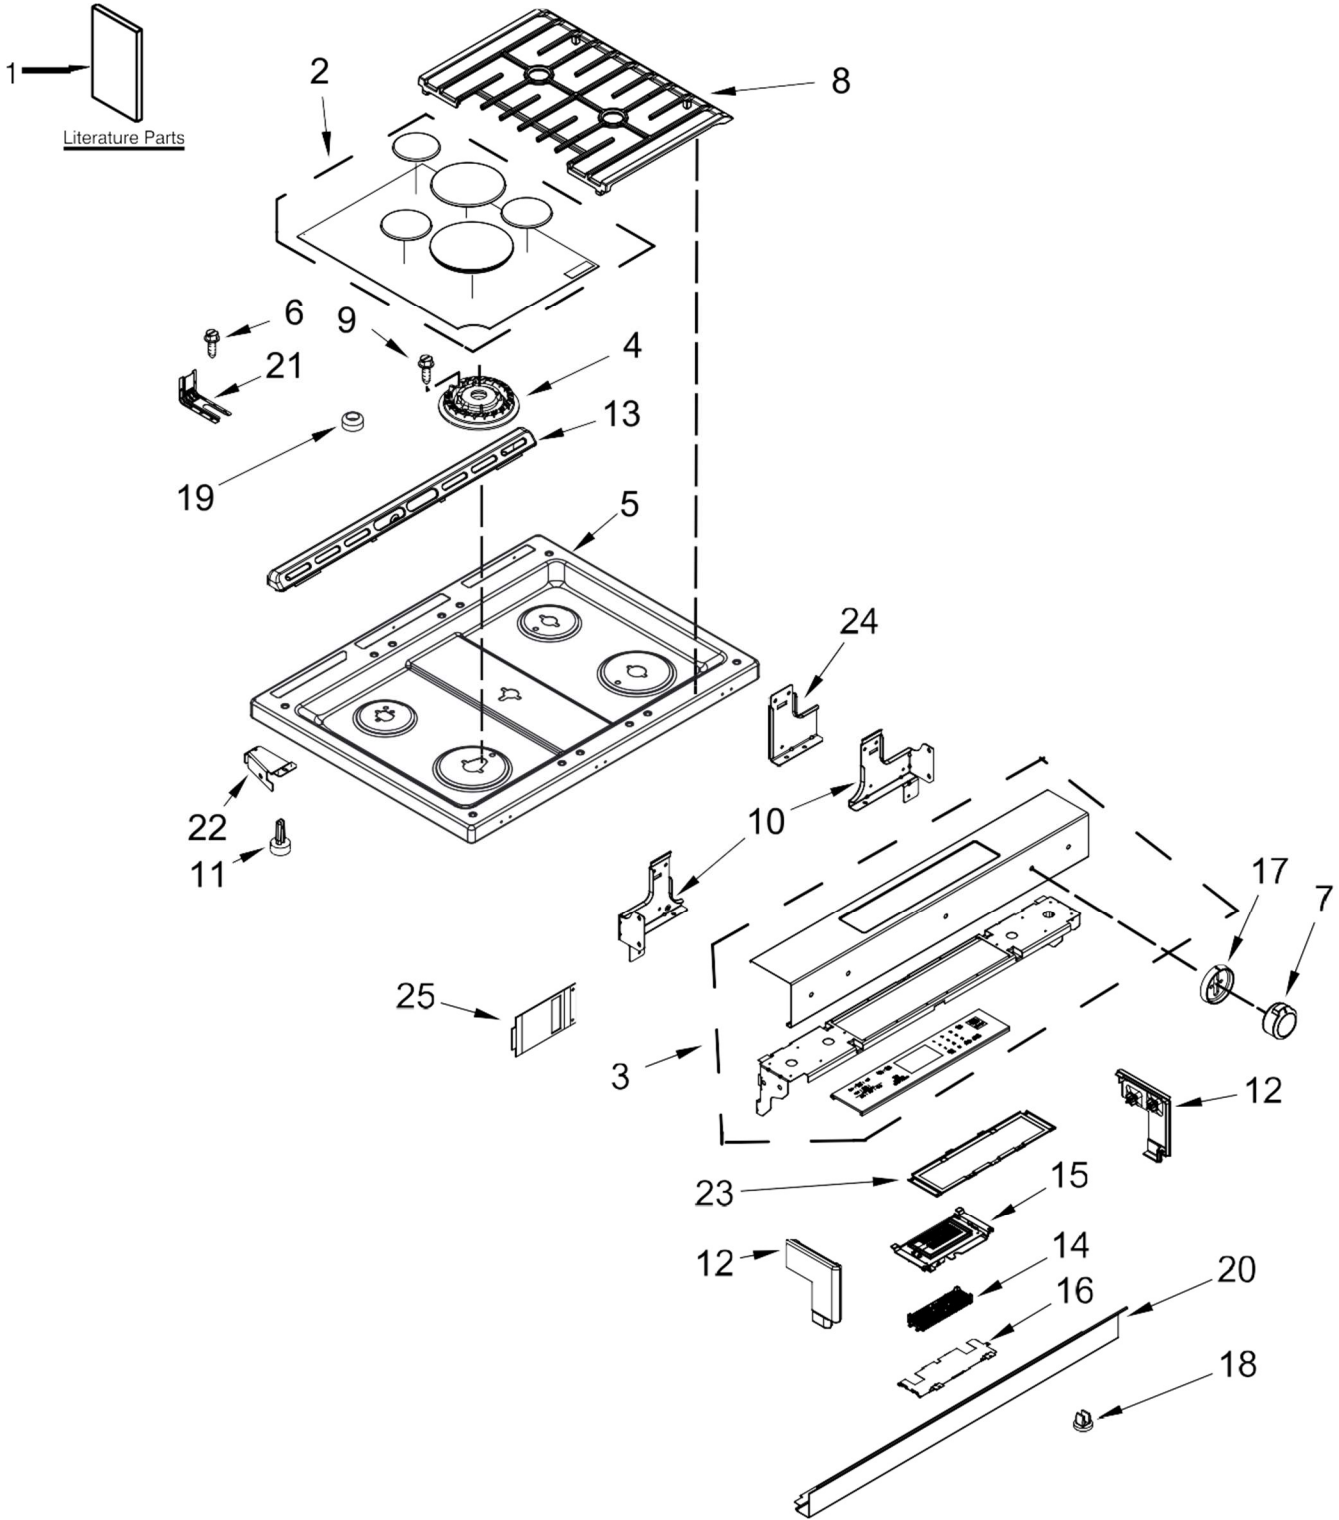

KitchenAid®

30" SLIDE IN GAS CONVECTION RANGE

MODELS:

KSGB900EBL0 (Black)
KSGB900EWH0 (White)
KSGB900ESS0 (Stainless)

ESTUFA KSGB900E

ESTUFA KSGB900E

<u>Illus. No.</u>	<u>Part No.</u>	<u>Description</u>
1		Literature Parts
	W10665256	Instructions, Installation
	W10896670	Guide, Use & Care
	W10844271	Sheet, Tech
	W10903847	Diagram, Wiring
	9762761	Tips, Safe Cooking (English)
	W10065852	Tips, Safe Cooking (French)
	W10400066	Guide, Quick Start (English)
	W10400067	Guide, Quick Start (French)
	2	
W10479989		Black
3		Console
	W10697322	Black
	W10697323	White
	W10697324	Stainless
4	W10256028	Spreader, Flame (Right Front)
	W10256025	Spreader, Flame (Right Rear & Center)
	W10464795	Spreader, Flame (Left Rear)
	W10495853	Spreader, Flame (Left Front)
	5	
W10536181		Black
W10536182		White
W10588278		Stainless

<u>Illus. No.</u>	<u>Part No.</u>	<u>Description</u>
6	7101P485-60	Screw, Anti-Tip Kit
7		Knob
	W10786065	Stainless (All except Left Front)
	W10786064	Stainless (Left Front)
8		Kit, Grate
	W10432520	Black
9	3196169	Screw
10	W10289170	Support, Cooktop (Left)
	W10289169	Support, Cooktop (Right)
11	8016P022-60	Glide, Main Top
12		Endcap
	W10555936	Black (Left)
	W10555935	White (Left)
	W10555937	Stainless (Left)
	W10555939	Black (Right)
	W10555938	White (Right)
	W10555940	Stainless (Right)
13		Trim, Vent
	W10577781	Black
	W10636527	White
	W10577782	Stainless
14	W10759287	Control, MRC2
15	W10603094	Assembly, Display
16	W10558372	Bracket, Control
17		Bezel
	W10785119	Stainless (Kit of 5)
18	W10645947	Grommet