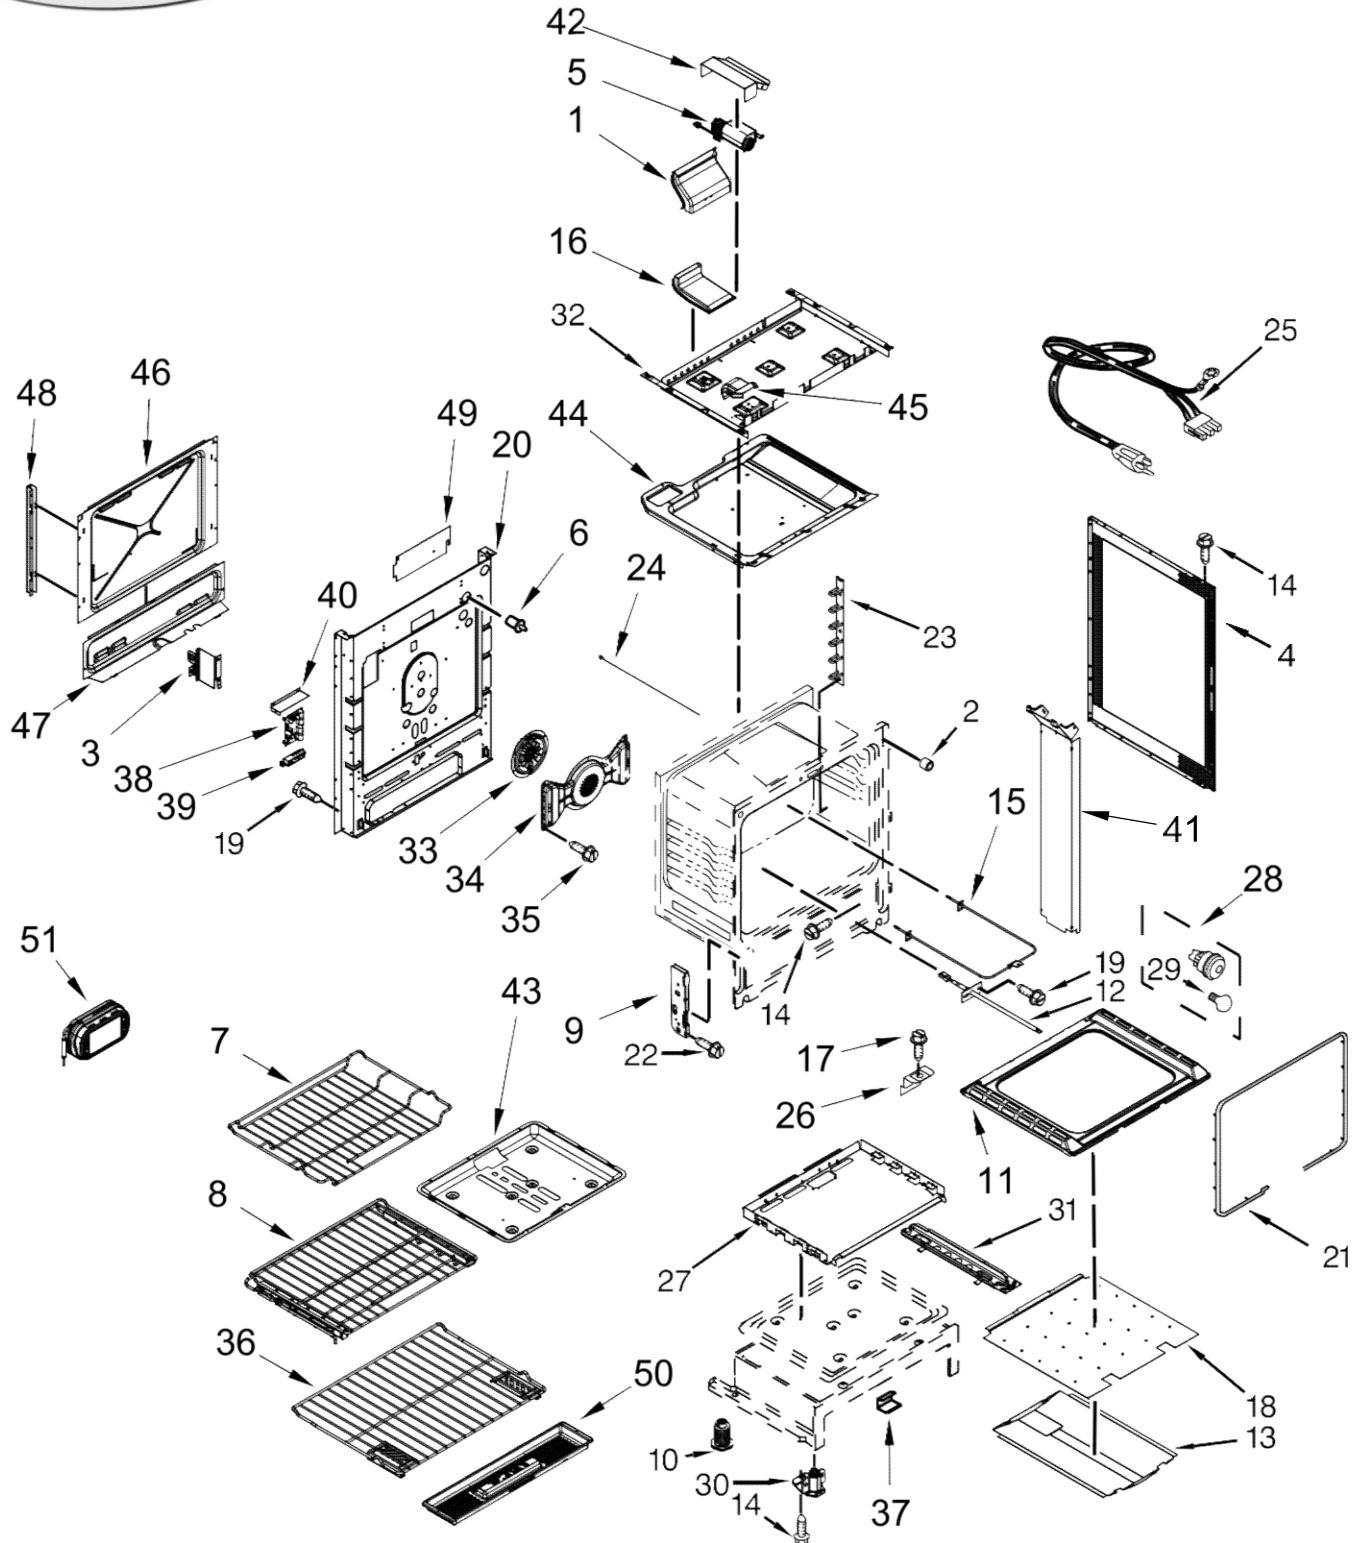

ESTUFA KSGB900E

ESTUFA KSGB900E

<u>Illus. No.</u>	<u>Part No.</u>	<u>Description</u>
1	W10614920	Assembly, Flue
2	9758701	Spacer, Door
3	W10273002	Bracket, Oven Support
4		Panel, Side
	W10162245	Black
	W10575396	White
5	W10780482	Assembly, Cooling Fan
6	W10627802	Switch, Door
7	W10554006	Rack, Maximum Capacity
8	W10554008	Rack, Sliding
9	W10289077	Receiver, Hinge
10	W10058460	Foot, Leveling
11	W10211368	Bottom, Oven
12	W10586204	Sensor
13	3601P356-45	Baffle, Bake Burner
14	3196178	Screw
15	W10552502	Element, Broil Assist
16	W10311326	Assembly, Flue (Upper)
17	W10362924	Screw

<u>Illus. No.</u>	<u>Part No.</u>	<u>Description</u>
18	W10323077	Diffuser, Flame
19	3196178	Screw
20	W10289166	Back, Main
21	W10162385	Gasket, Door
22	W10031780	Screw
23	W10603482	Rack, Ladder
24	W10273192	Rod, Door Switch
25	W10889764	Cord, Power
26	W10035900	Support, Oven Bottom
27	W10541959	Shield, Bake
28	W10454648	Assembly, Light
29	311255	Bulb, Oven Light
30	W10341186	Assembly, Front Foot
31	W10390007	Assembly, Base Rail (Right)
	W10390008	Assembly, Base Rail (Left)
32	W10558276	Box, Burner Gas
33	W10874477	Assembly, Convection
34	W10346153	Baffle, Full Convection
35	W10362924	Screw
36	W10554007	Rack, Steam

<u>Illus. No.</u>	<u>Part No.</u>	<u>Description</u>
37	W10137382	Clip, Panel
38	W10457998	Module, Spark (0+2)
39	W10475149	Module, Spark (5+0)
40	W10655451	Guard, Splash
41	W10162254	Duct, Cooling
42	W10162255	Duct, Cover
43	W10273204	Pan, Bake
44	W10289168	Box, Burner SI
45	W10162257	Duct, Cooktop
46	W10289172	Cover, Back
47	W10162249	Cover, Wire
48	W10162241	Channel, Rear
49	W10813366	Shield, Wire
50	W10686408	Kit, Reservoir (Steam Rack)
51	W10732648	Probe, Wireless Meat
		INSULATION
	4820F015-59	Insulation, Strap
	W10289173	Insulation, Wrap
	W10162240	Insulation, Back