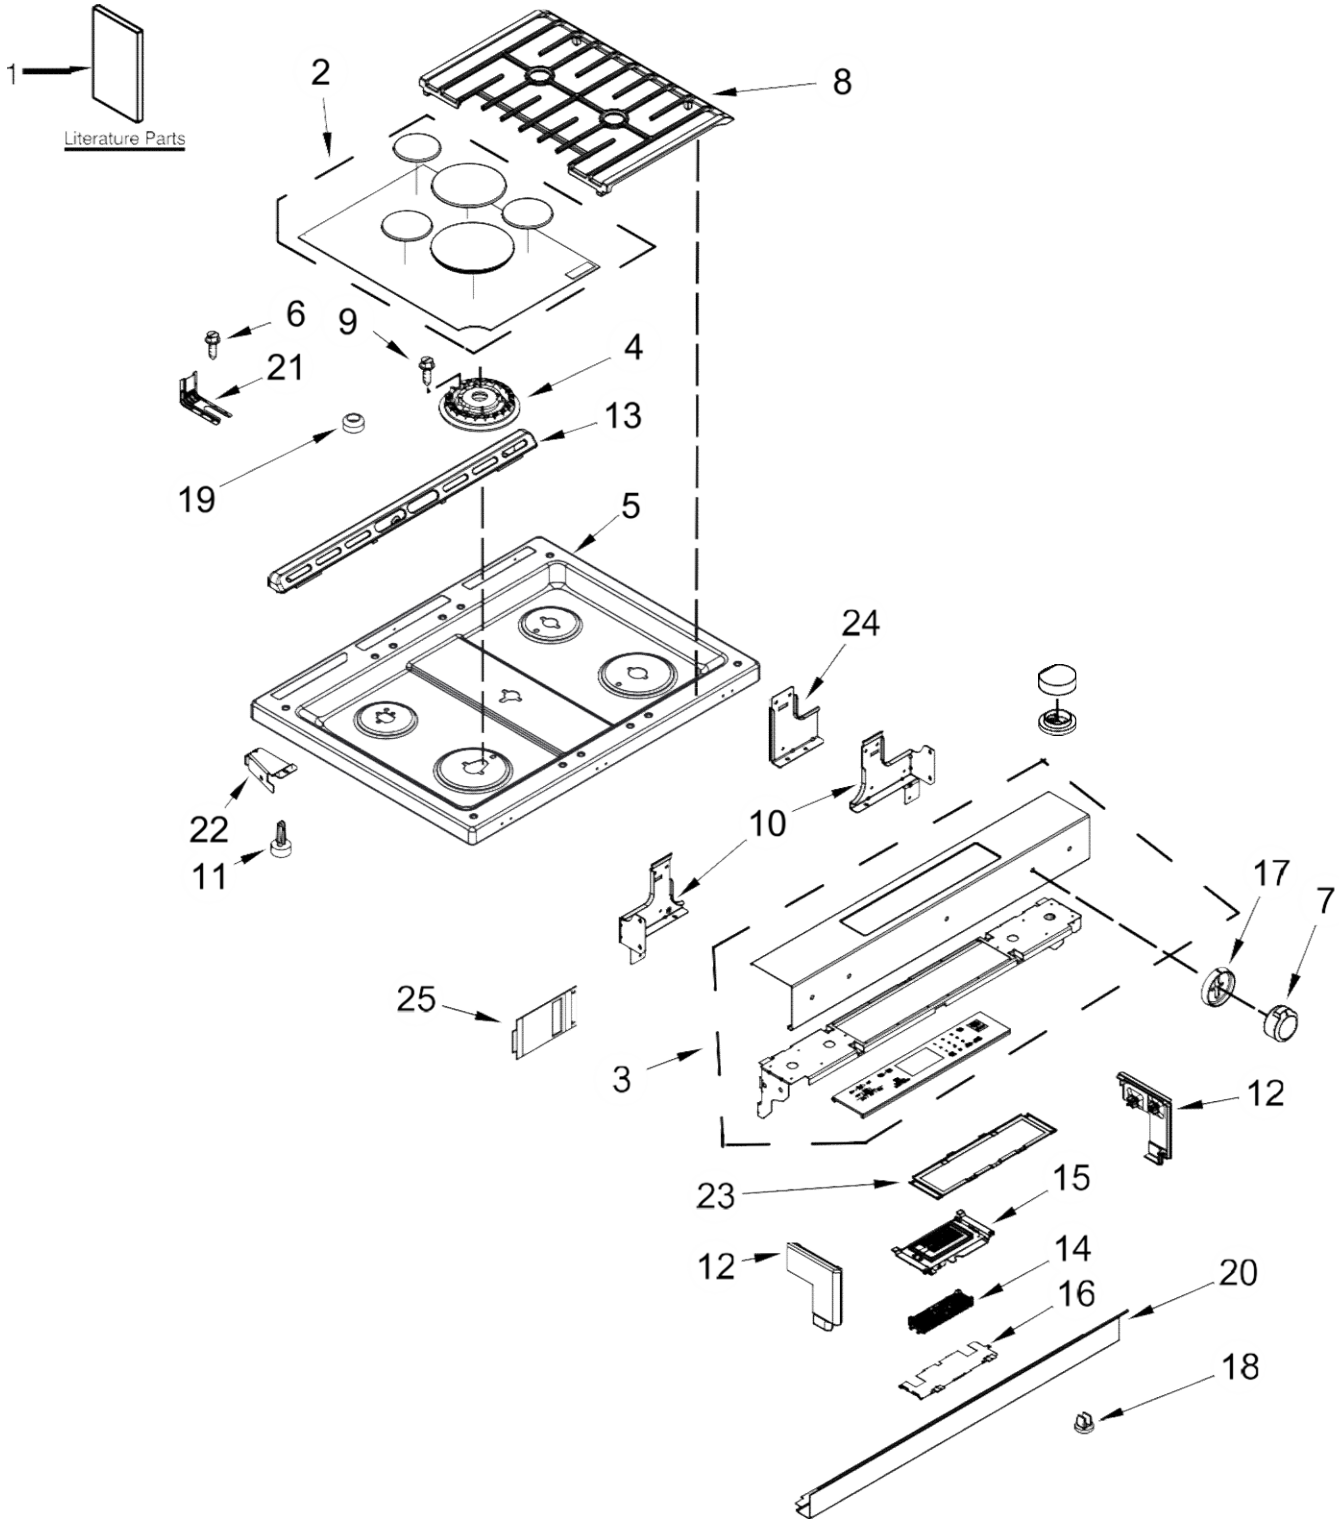

# ESTUFA KSGB900ESS1

<u>Illus. No.</u>	<u>Part No.</u>	<u>Description</u>
1		Literature Parts
	W10665256	Instructions, Installation
	W10722060	Guide, Use & Care
	W10665227	Sheet, Tech
	W10703182	Wire Diagram
	9762761	Tips, Safe Cooking (English)
	W10065852	Tips, Safe Cooking (French)
	W10400066	Guide, Quick Start (English)
	W10400067	Guide, Quick Start (French)
2		Kit, Burner Cap
	W10479989	Black
3		Console
	W10901118	Stainless
4	W10256028	Spreader, Flame (Right Front)
	W10256025	Spreader, Flame (Right Rear & Center)
	W10464795	Spreader, Flame (Left Rear)
	W10495853	Spreader, Flame (Left Front)
5		Cooktop
	W10588278	Stainless
6	7101P485-60	Screw, Anti-Tip Kit