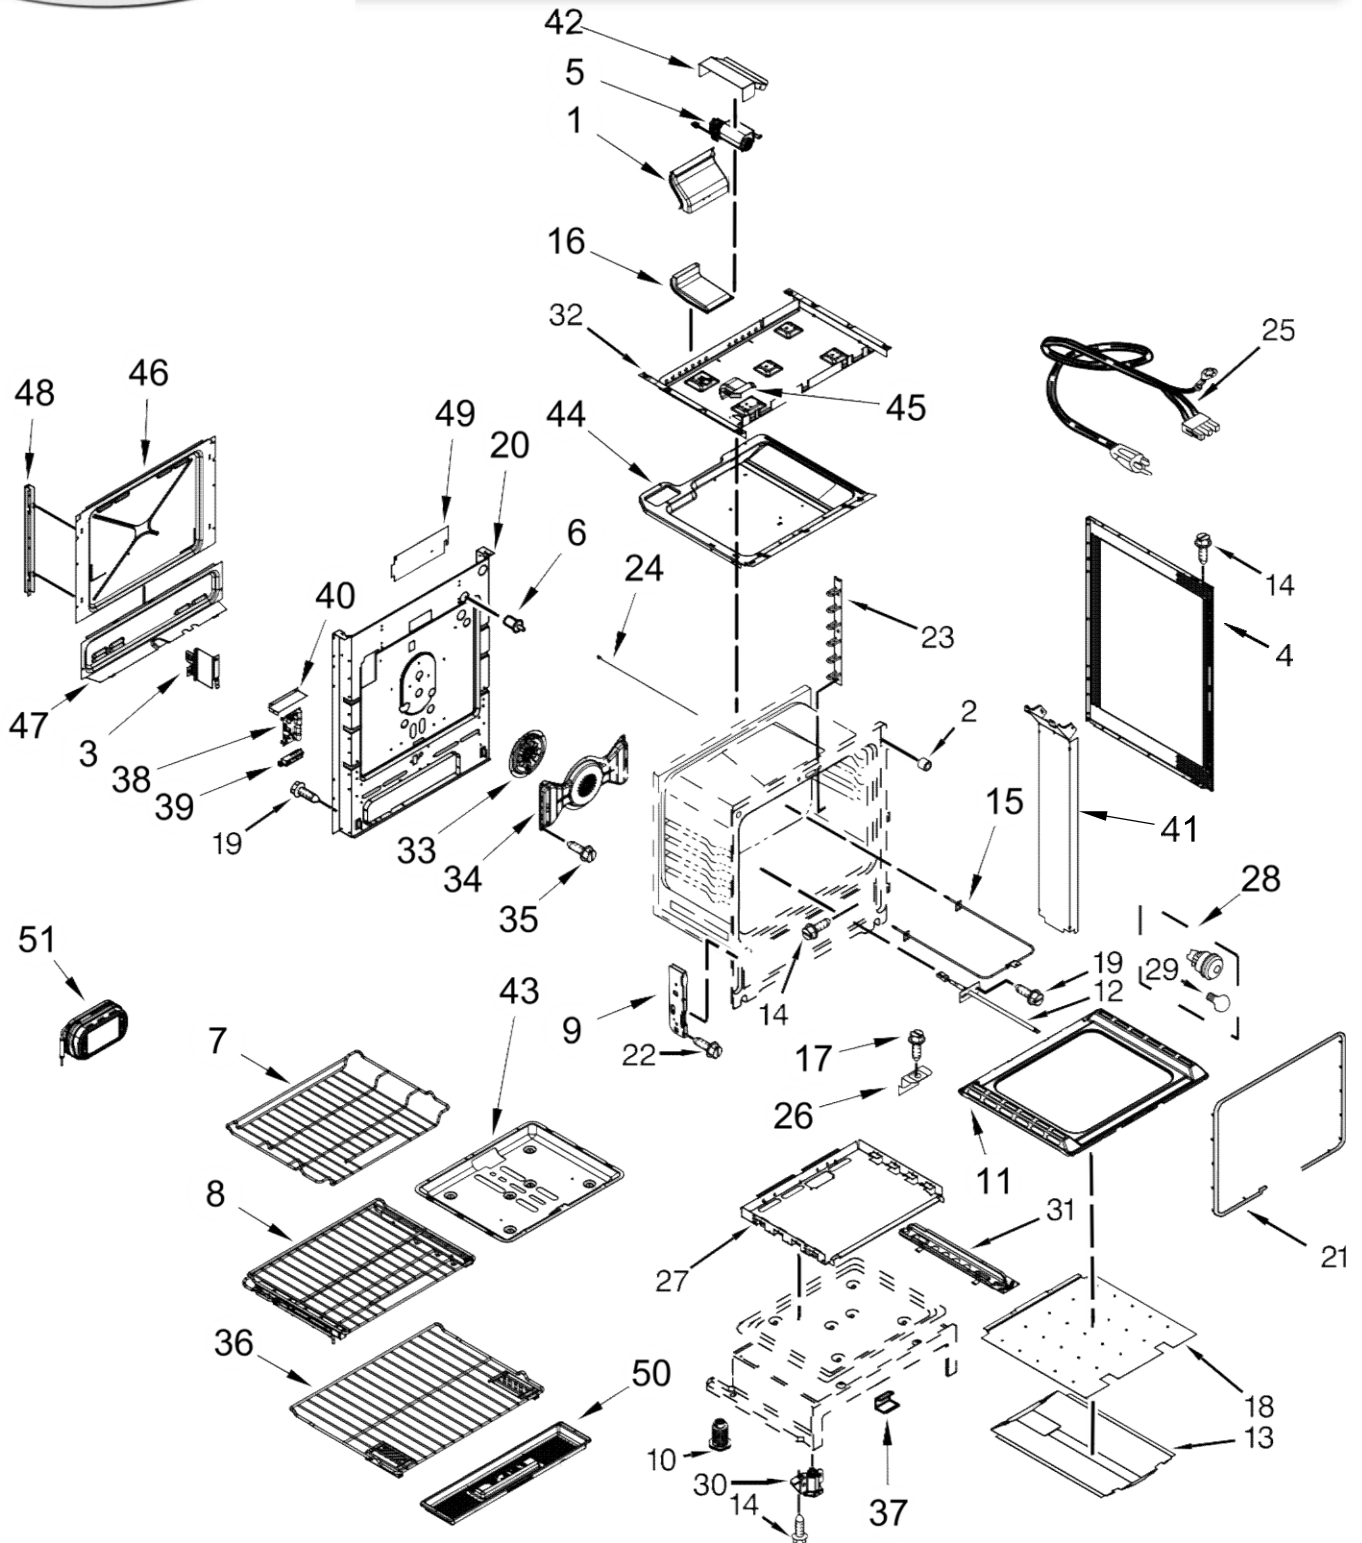

ESTUFA KSGB900ESS1

ESTUFA KSGB900ESS1

<u>Illus. No.</u>	<u>Part No.</u>	<u>Description</u>
1	W10614920	Assembly, Flue
2	9758701	Spacer, Door
3	W10273002	Bracket, Oven Support
4		Panel, Side
	W10162245	Black
5	W10780482	Assembly, Cooling Fan
6	W10627802	Switch, Door
7	W10554006	Rack, Maximum Capacity
8	W10554008	Rack, Sliding
9	W10289077	Receiver, Hinge
10	W10058460	Foot, Leveling
11	W10211368	Bottom, Oven
12	W10586204	Sensor
13	3601P356-45	Baffle, Bake Burner
14	3196178	Screw
15	W10552502	Element, Broil Assist
16	W10311326	Assembly, Flue (Upper)
17	W10362924	Screw
18	W10323077	Diffuser, Flame

<u>Illus. No.</u>	<u>Part No.</u>	<u>Description</u>
19	3196178	Screw
20	W10289166	Back, Main
21	W10162385	Gasket, Door
22	W10031780	Screw
23	W10603482	Rack, Ladder
24	W10273192	Rod, Door Switch
25	W10624590	Cord, Power
26	W10035900	Support, Oven Bottom
27	W10541959	Shield, Bake
28	W10454648	Assembly, Light
29	311255	Bulb, Oven Light
30	W10341186	Assembly, Front Foot
31	W10390007	Assembly, Base Rail (Right)
	W10390008	Assembly, Base Rail (Left)
32	W10558276	Box, Burner Gas
33	W10617484	Assembly, Convection
34	W10346153	Baffle, Full Convection
35	W10362924	Screw
36	W10554007	Rack, Steam

<u>Illus. No.</u>	<u>Part No.</u>	<u>Description</u>
37	W10137382	Clip, Panel
38	W10457998	Module, Spark (0+2)
39	W10475149	Module, Spark (5+0)
40	W10655451	Guard, Splash
41	W10162254	Duct, Cooling
42	W10162255	Duct, Cover
43	W10273204	Pan, Bake
44	W10289168	Box, Burner SI
45	W10162257	Duct, Cooktop
46	W10289172	Cover, Back
47	W10162249	Cover, Wire
48	W10162241	Channel, Rear
49	W10813366	Shield, Wire
50	W10686408	Kit, Reservoir (Steam Rack)
51	W10732648	Probe, Wireless Meat
		INSULATION
	4820F015-59	Insulation, Strap
	W10289173	Insulation, Wrap
	W10162240	Insulation, Back